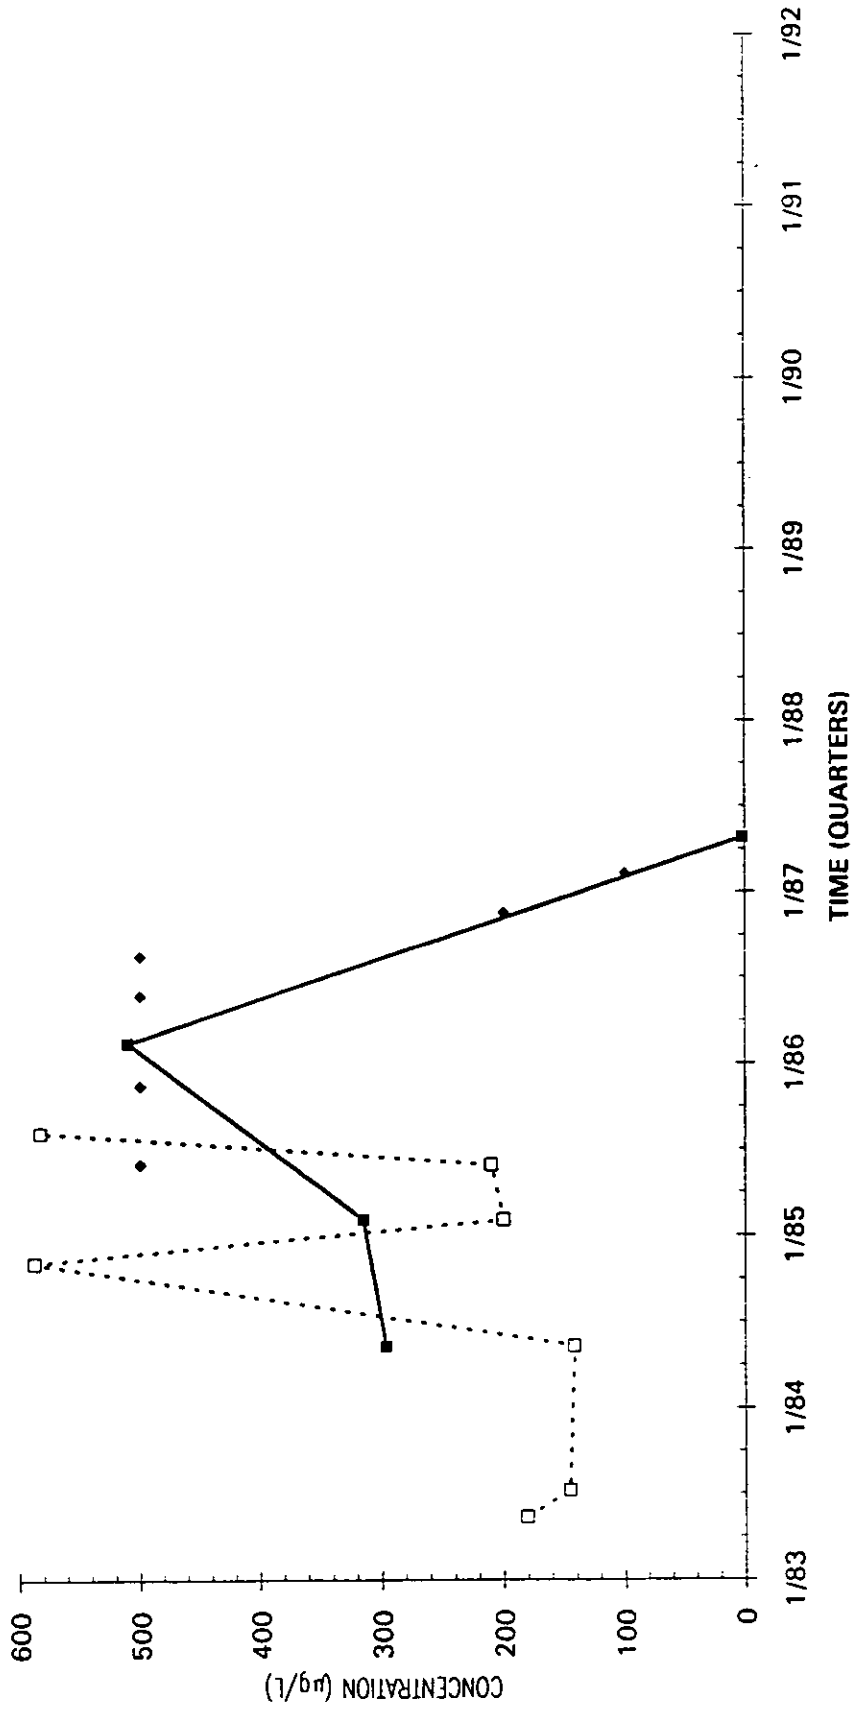

Time Series Plot of Tetrachloroethylene Concentrations Well MSB 25

- M-Area Lab
- Contract Lab
- M-Area Lab Detection Limit
- Contract Lab Detection Limit
- M-Area Lab Mean
- ..... Contract Lab Mean