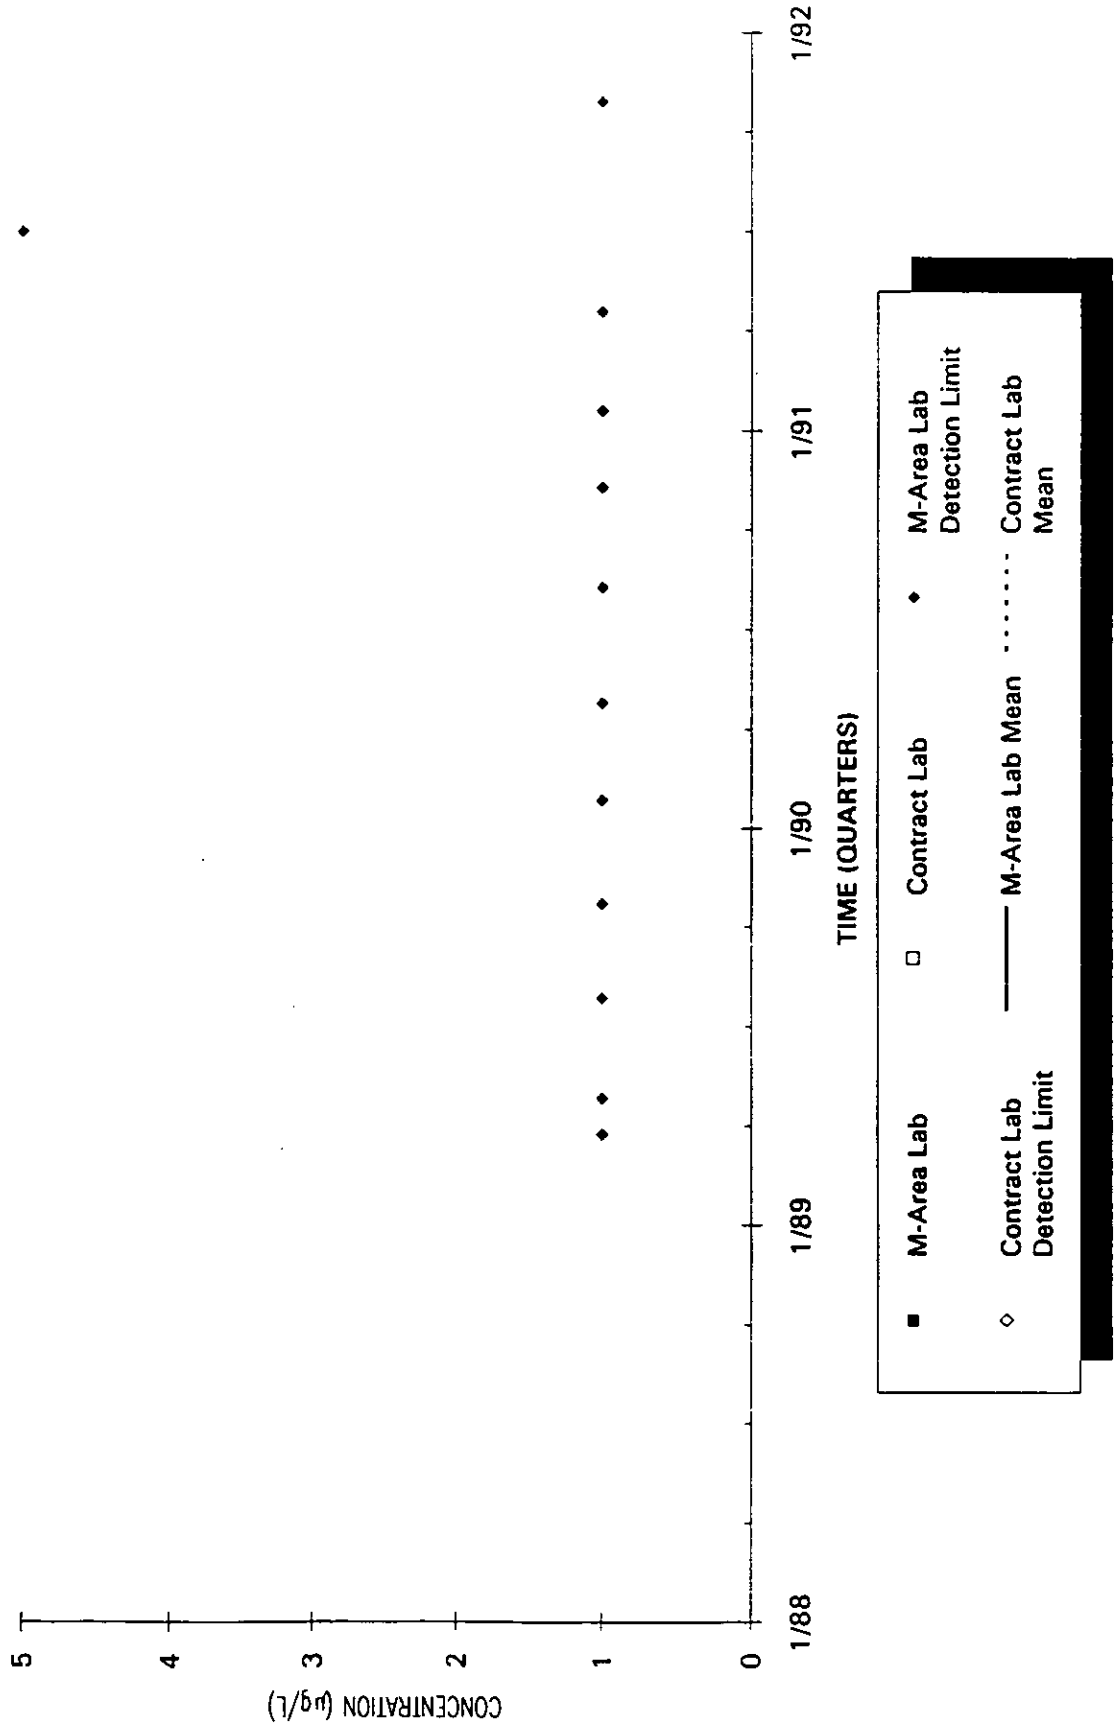

Time Series Plot of Tetrachloroethylene Concentrations Well MSB 69D