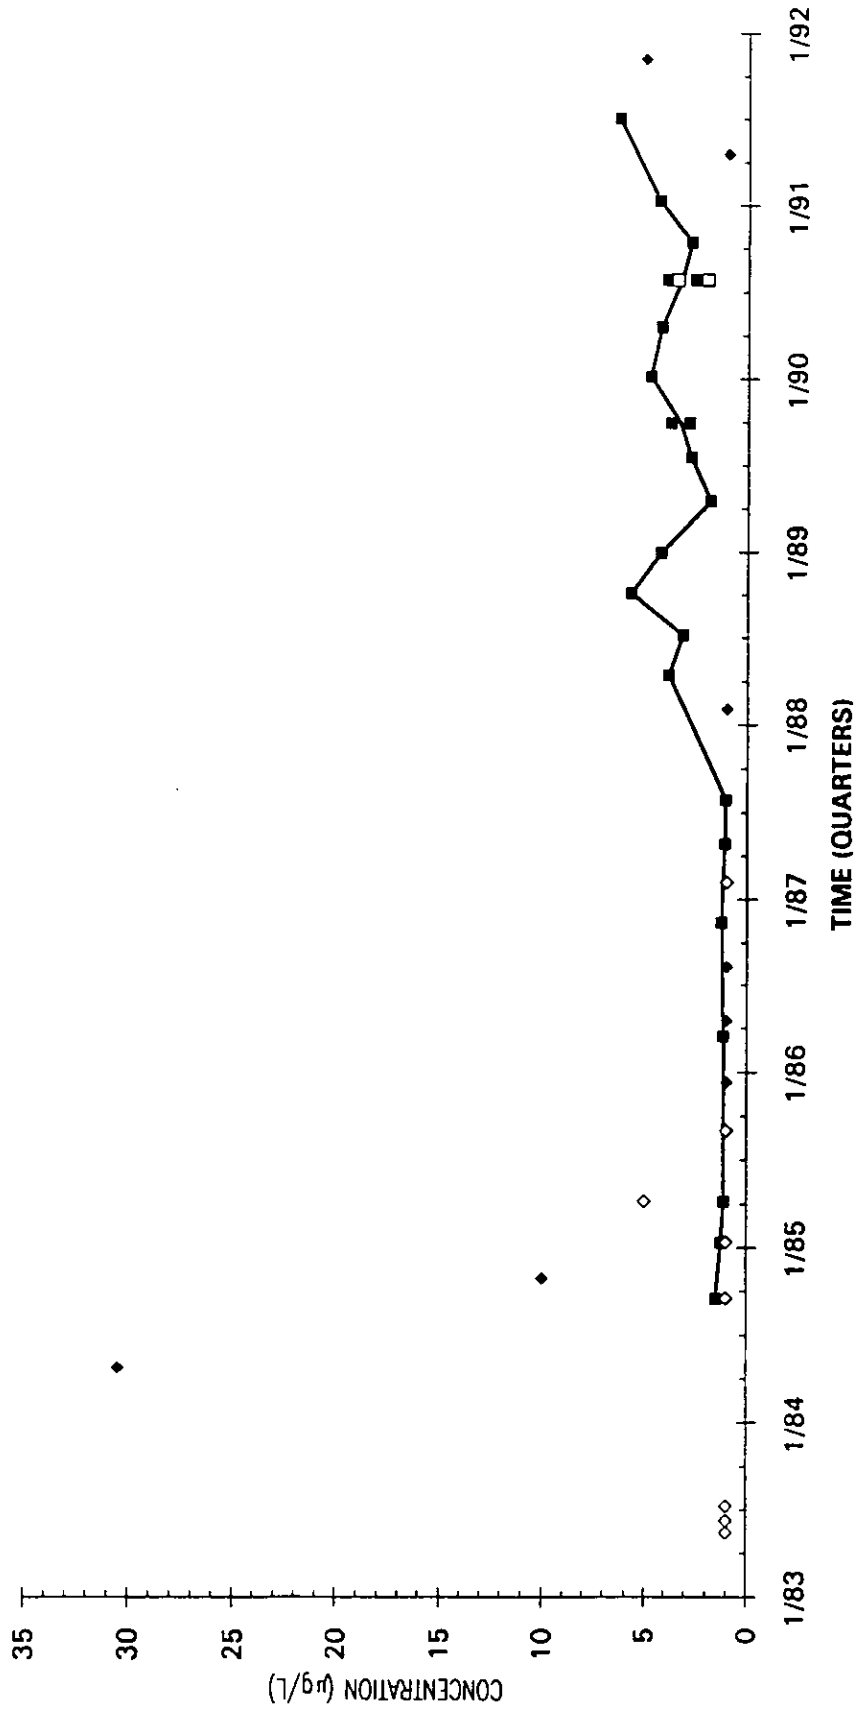

Time Series Plot of Trichloroethylene Concentrations Well MSB 27

- M-Area Lab
- Contract Lab
- M-Area Lab Detection Limit
- Contract Lab Detection Limit
- M-Area Lab Mean
- ..... Contract Lab Mean