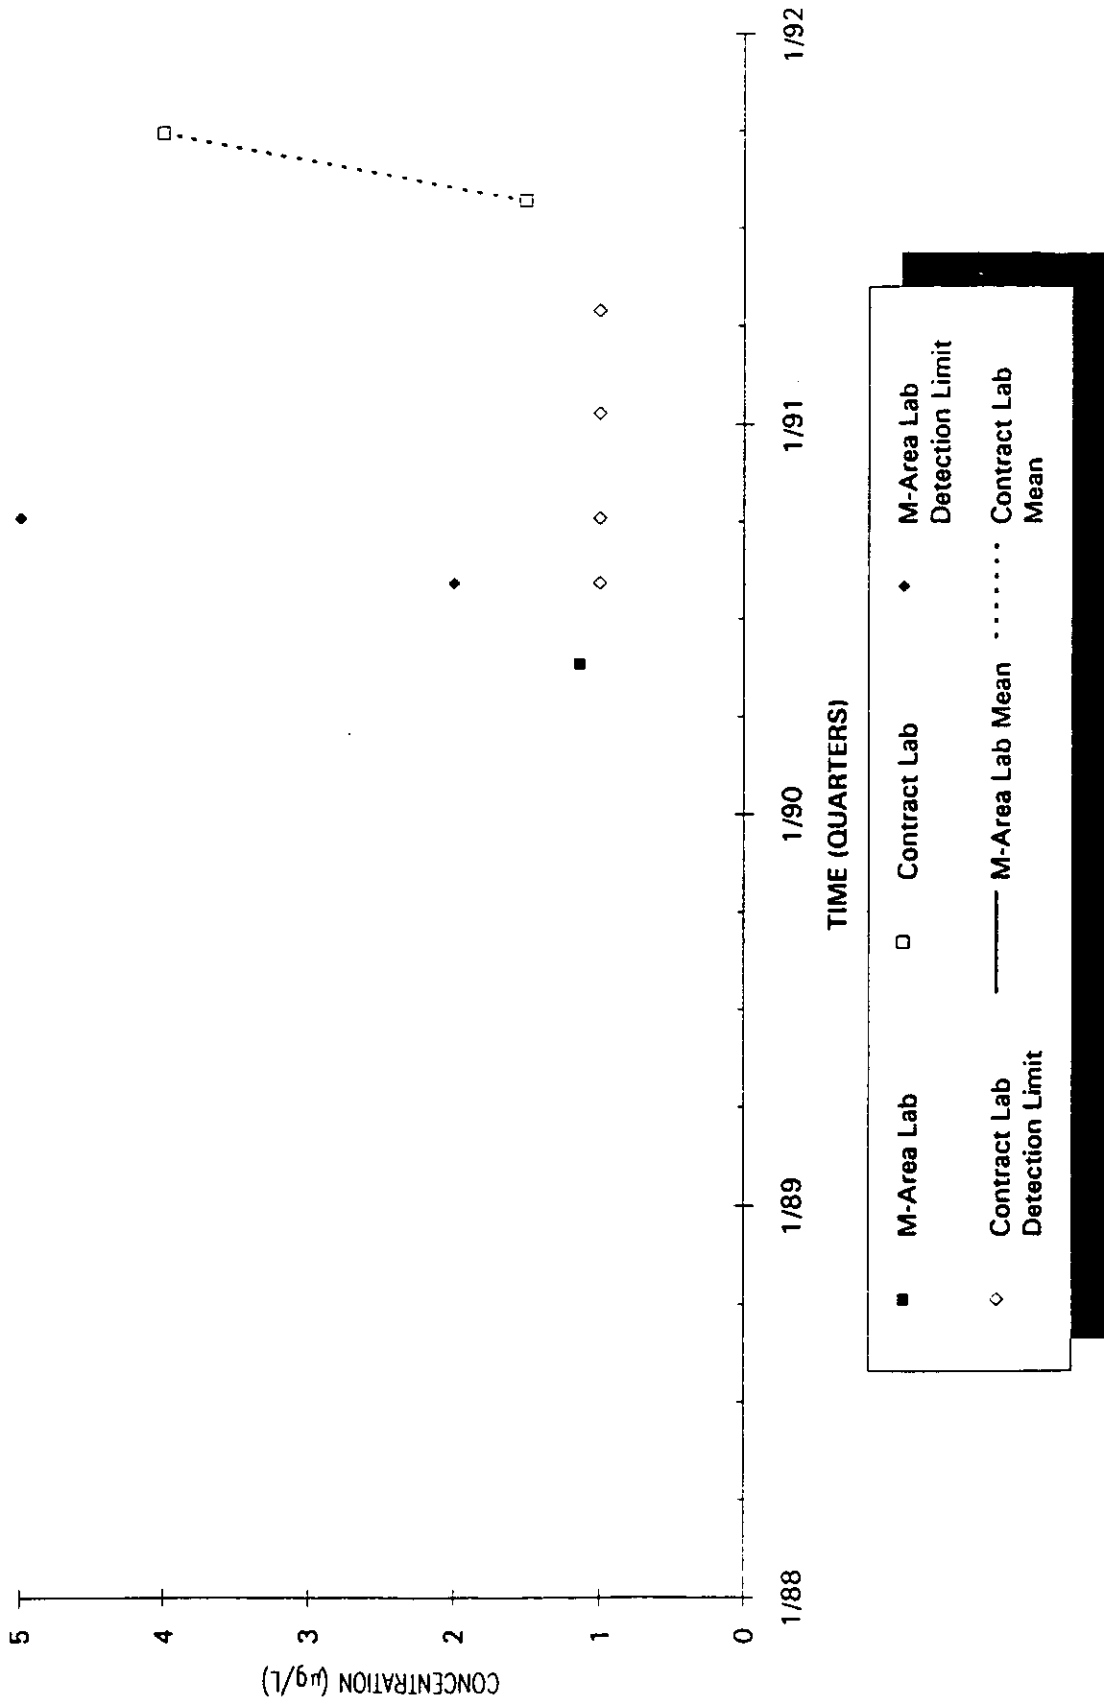

Time Series Plot of Tetrachloroethylene Concentrations Well MSB 79B