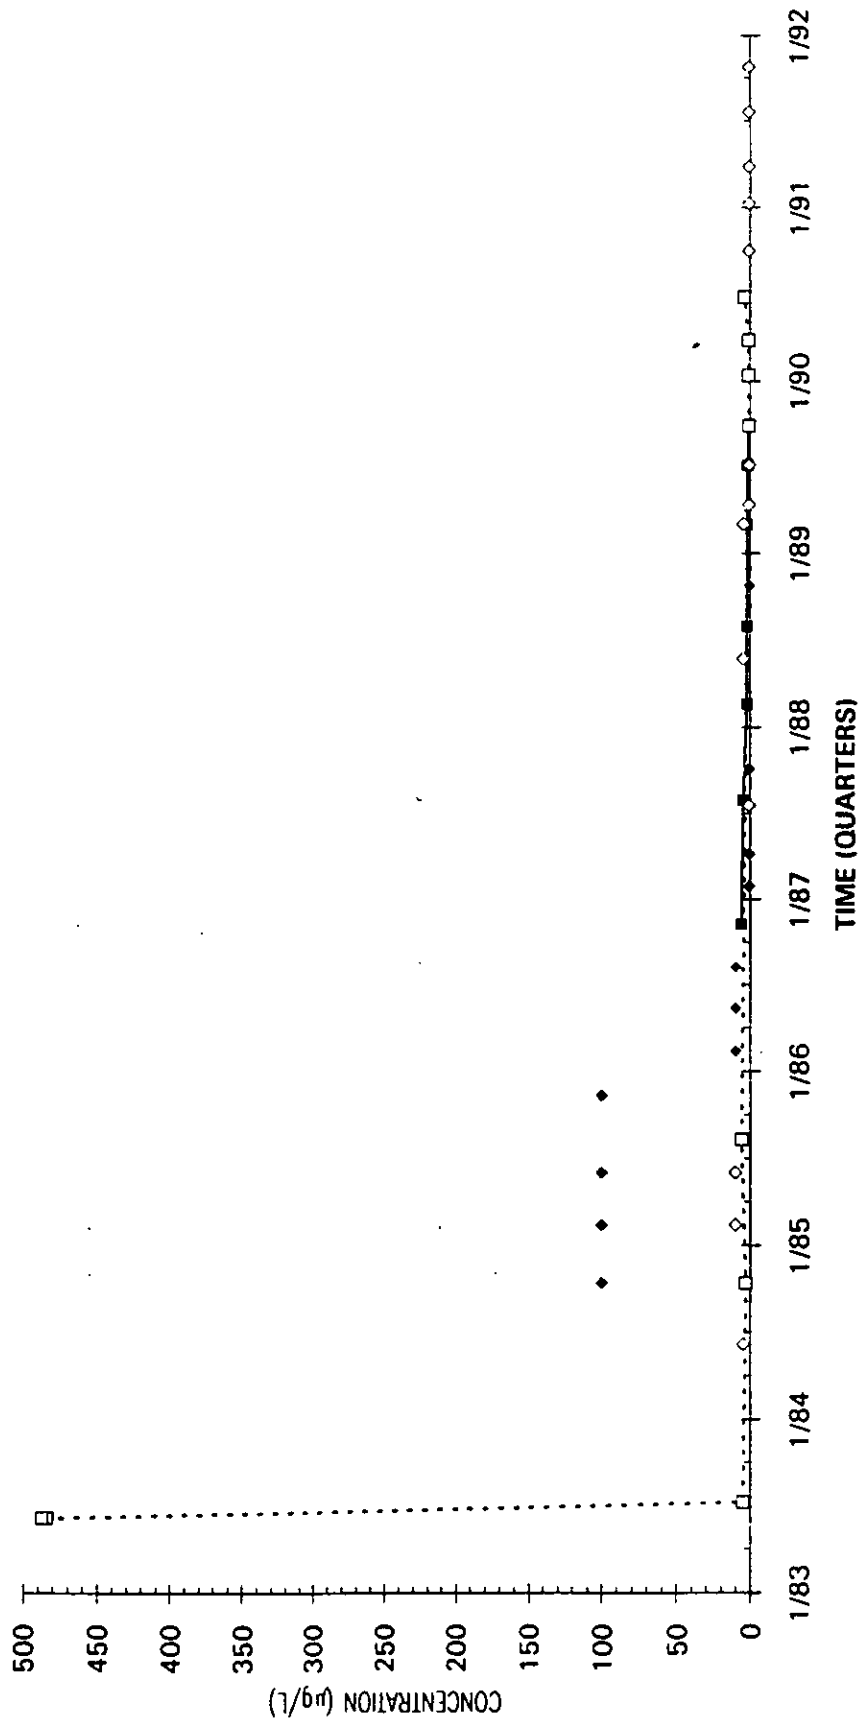

Time Series Plot of Tetrachloroethylene Concentrations Well MSB 19B

M-Area Lab
 Contract Lab
 M-Area Lab Mean
 M-Area Lab Detection Limit
 Contract Lab Detection Limit
 Contract Lab Mean