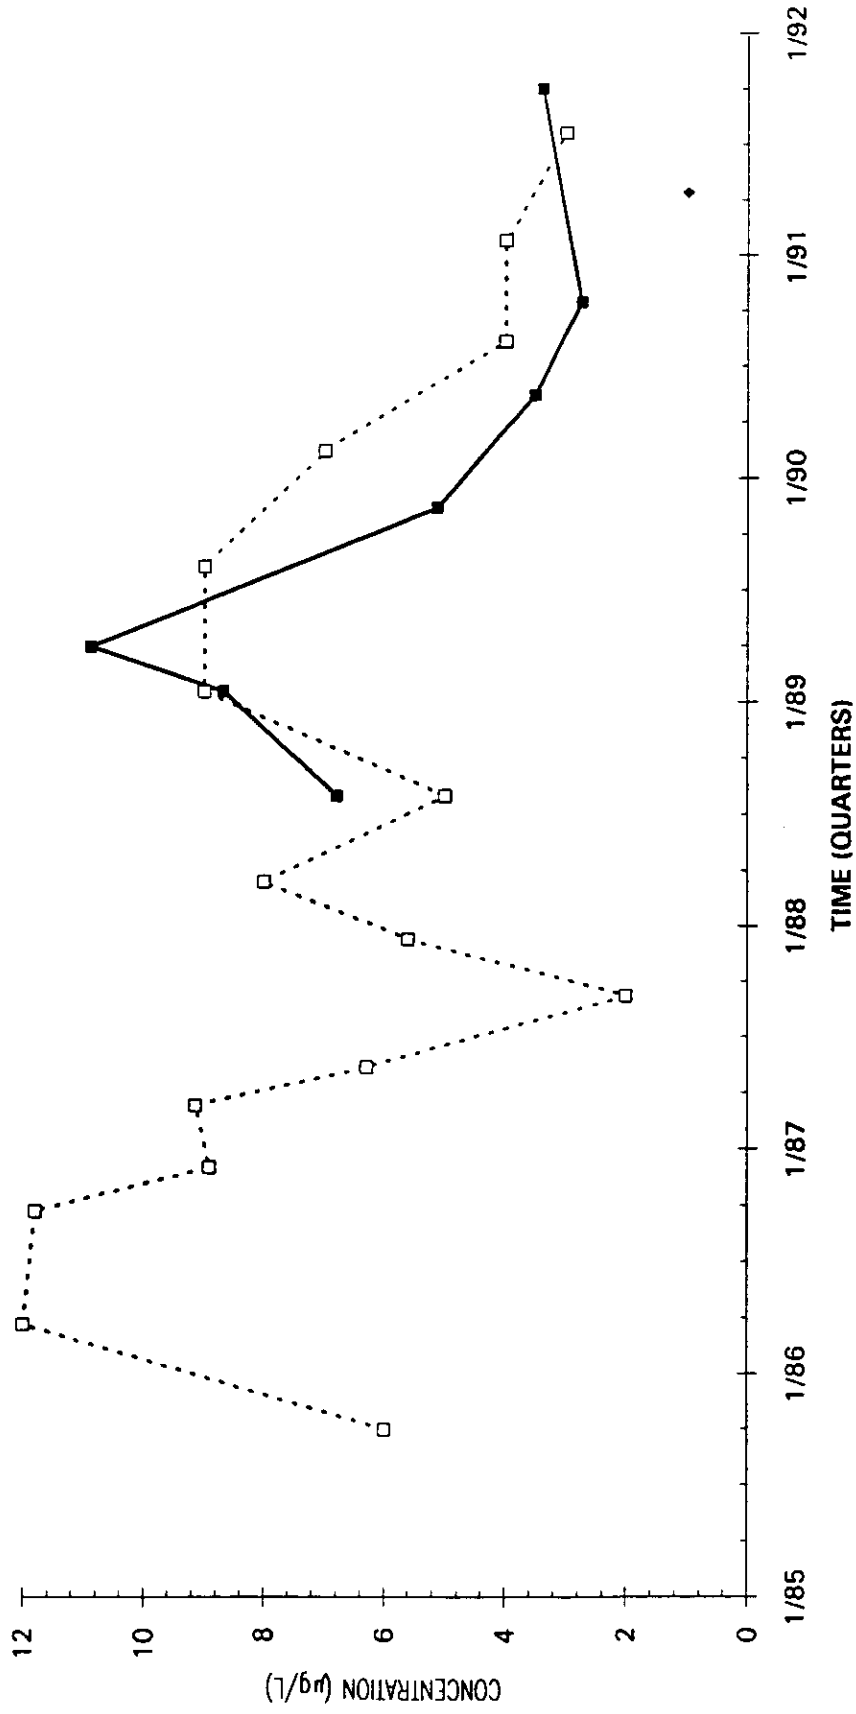

Time Series Plot of Trichloroethylene Concentrations Well SRW 6

Time Series Plot of Trichloroethylene Concentrations Well SRW 6C

Time Series Plot of Trichloroethylene Concentrations Well SRW 7

- M-Area Lab
- Contract Lab
- ◆ M-Area Lab Detection Limit
- Contract Lab Detection Limit
- M-Area Lab Mean
- Contract Lab Mean