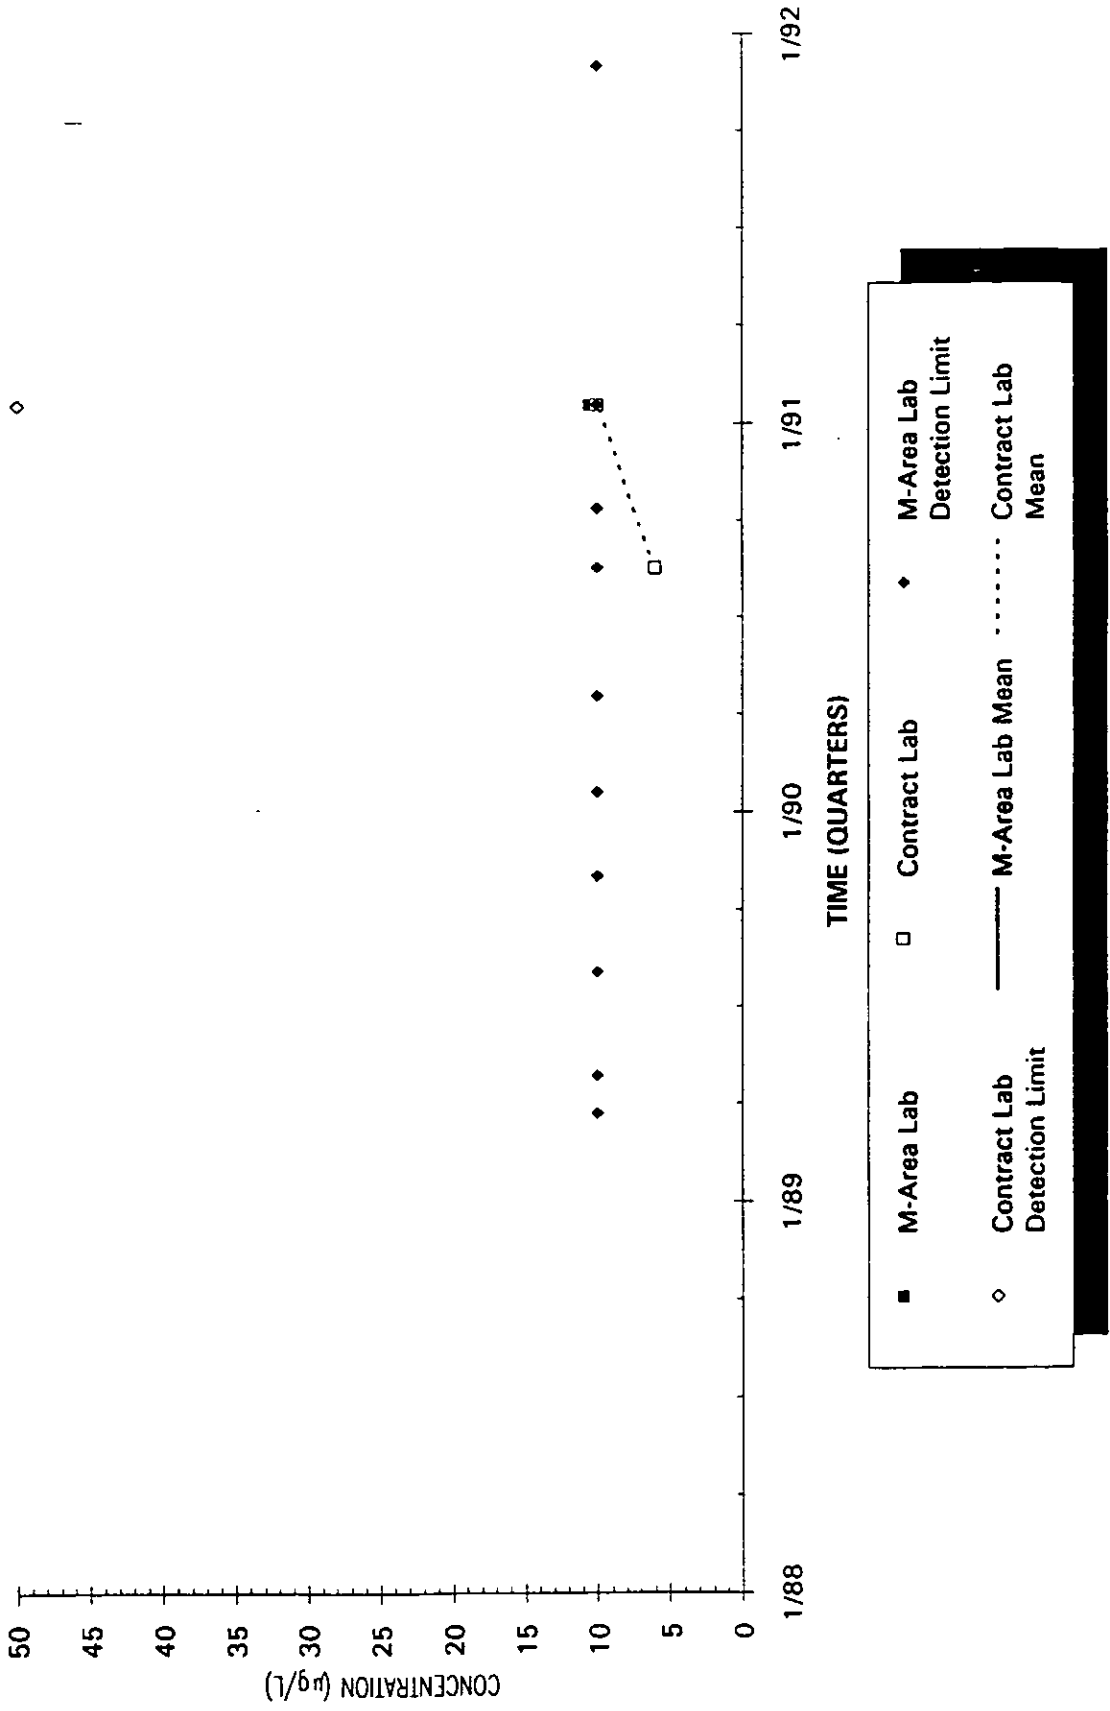

Time Series Plot of Tetrachloroethylene Concentrations Well MSB 68C