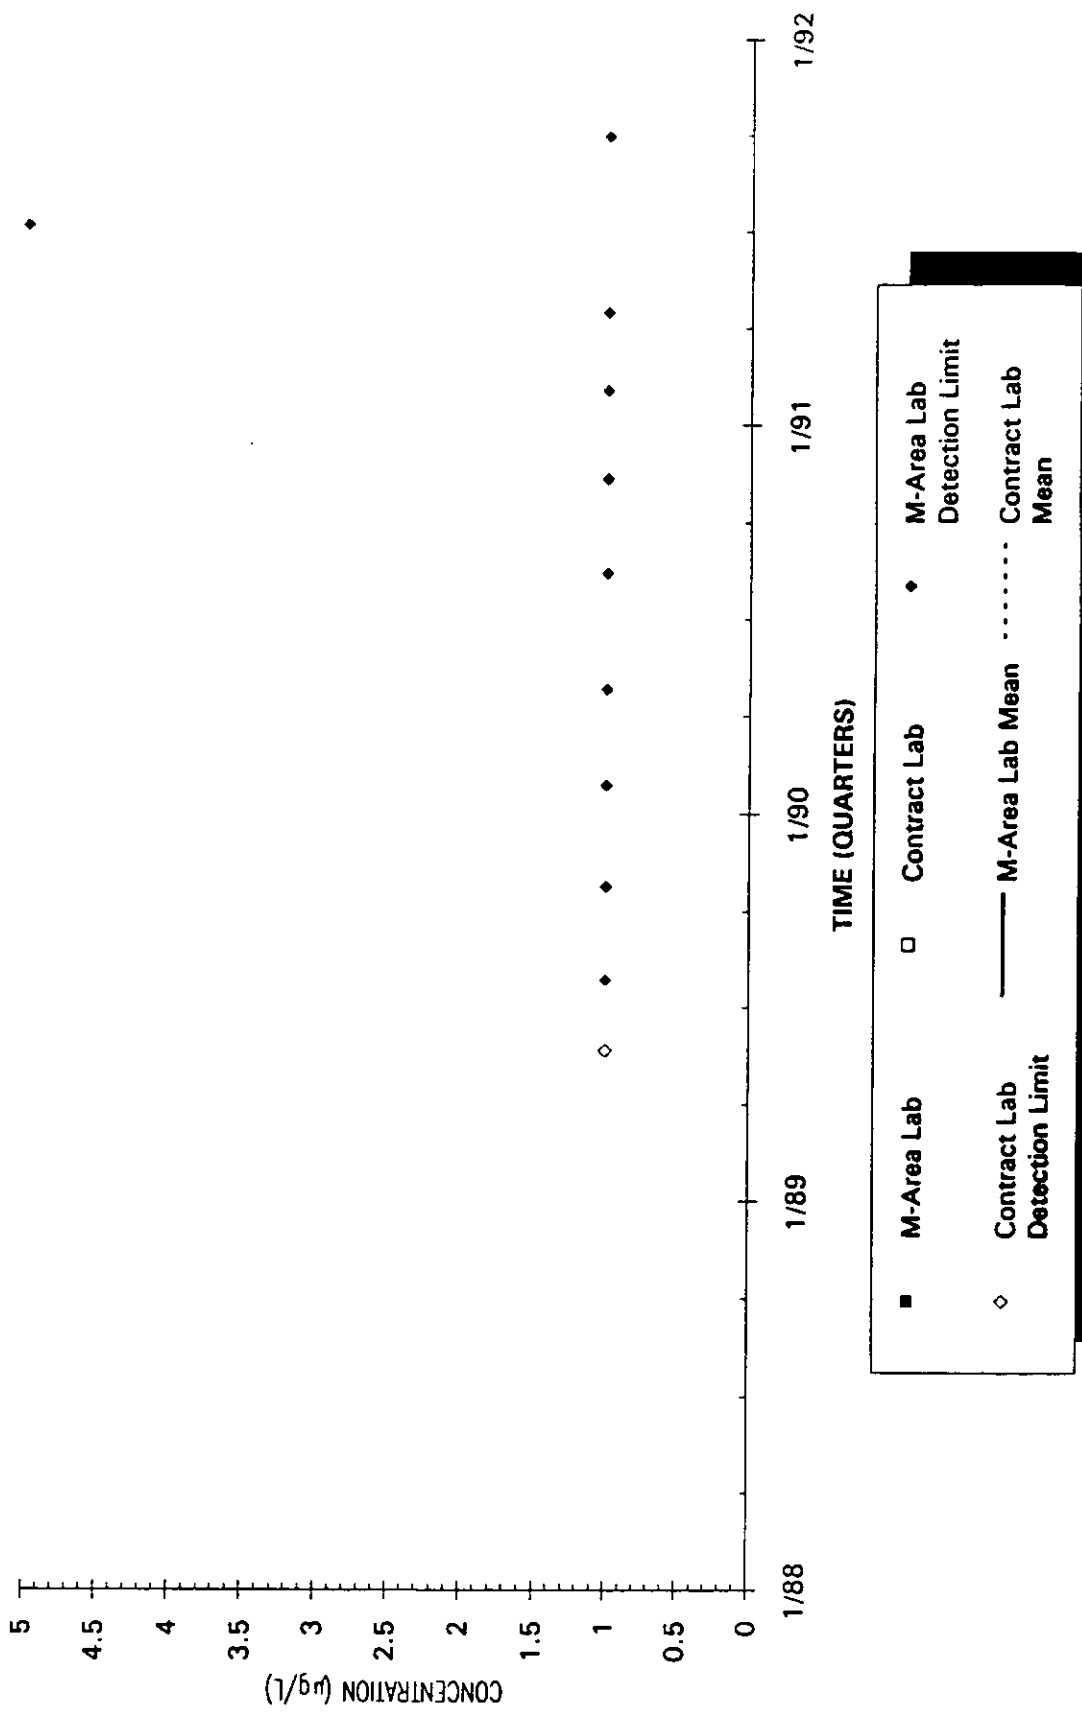

Time Series Plot of Trichloroethylene Concentrations Well MSB 82C