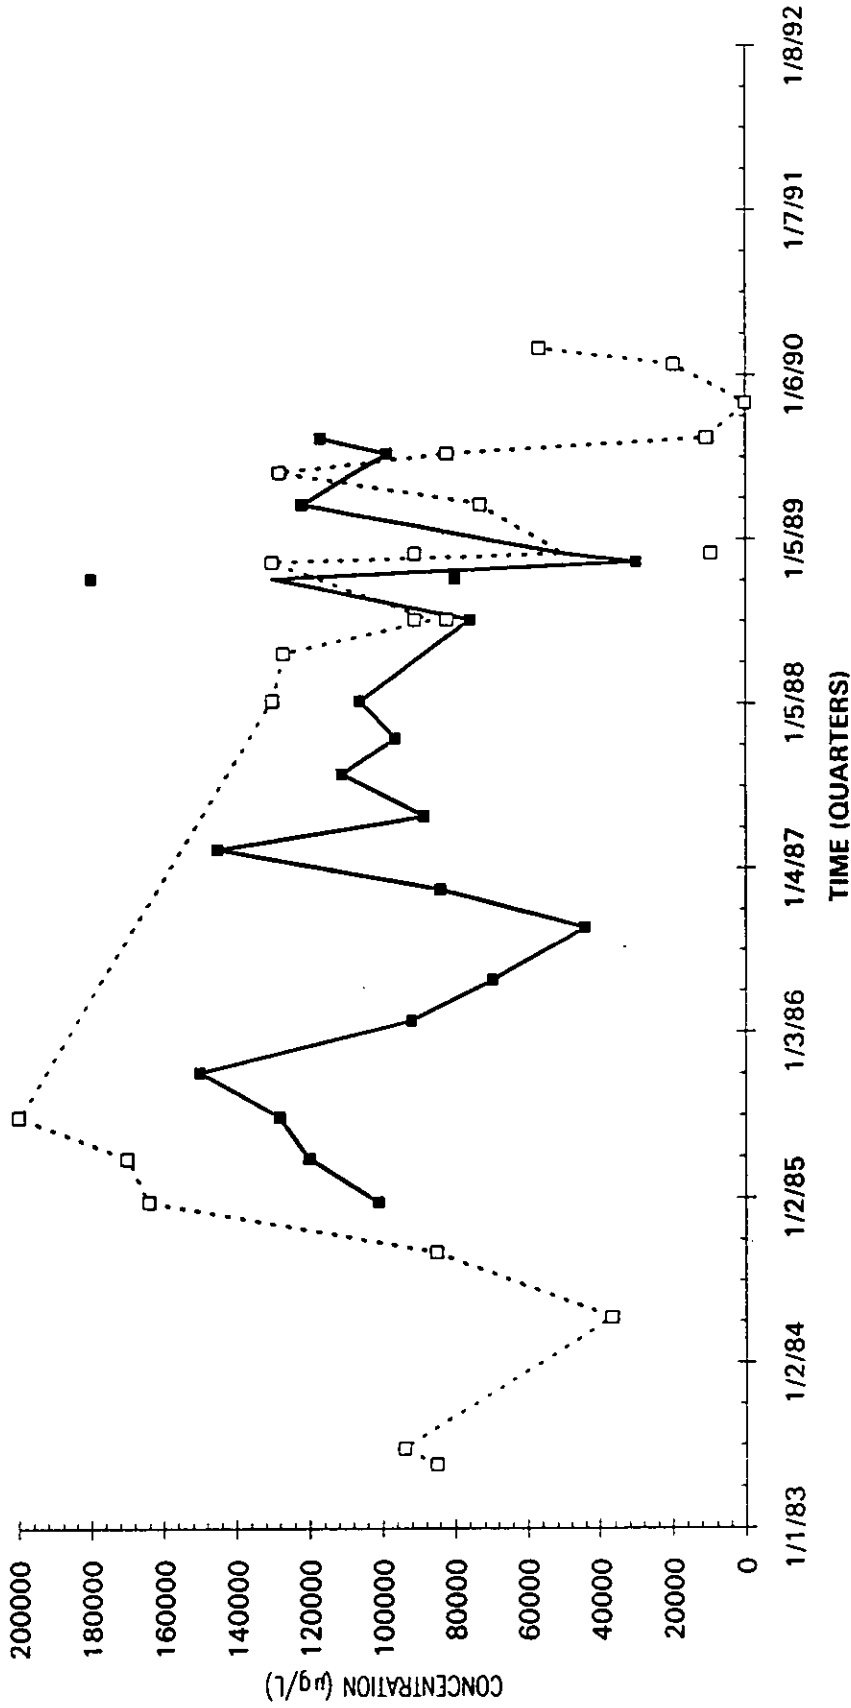

Time Series Plot of Tetrachloroethylene Concentrations Well MSB 22

- M-Area Lab
- Contract Lab
- M-Area Lab Detection Limit
- Contract Lab Detection Limit
- M-Area Lab Mean
- ..... Contract Lab Mean