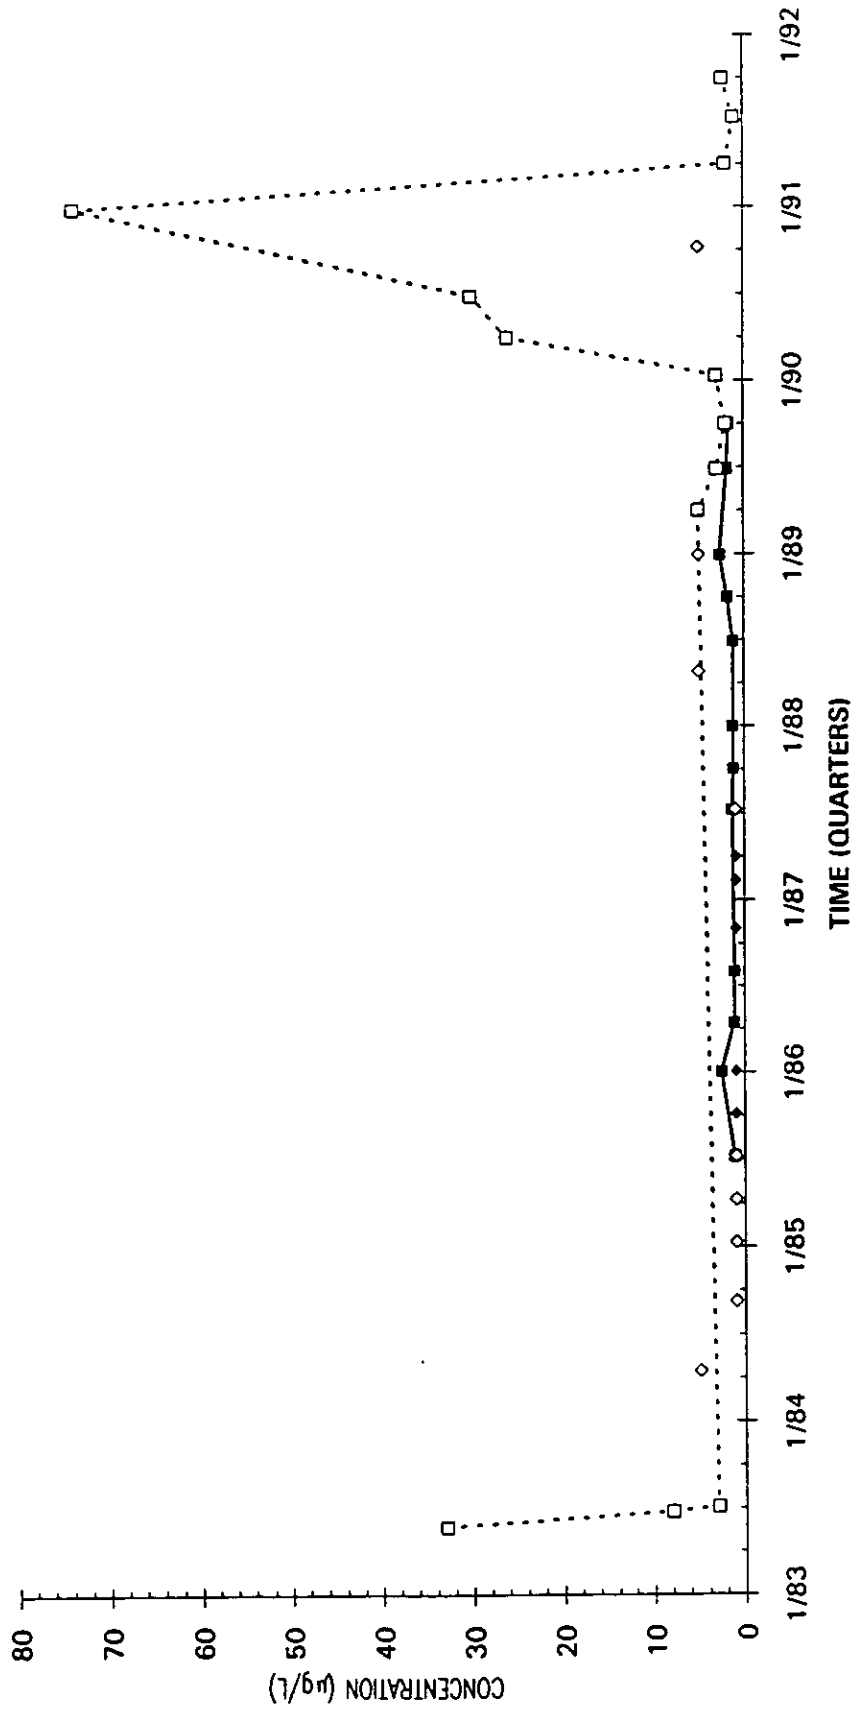

Time Series Plot of Trichloroethylene Concentrations Well MSB 10B

- M-Area Lab
- Contract Lab
- M-Area Lab Detection Limit
- Contract Lab Detection Limit
- M-Area Lab Mean
- ..... Contract Lab Mean