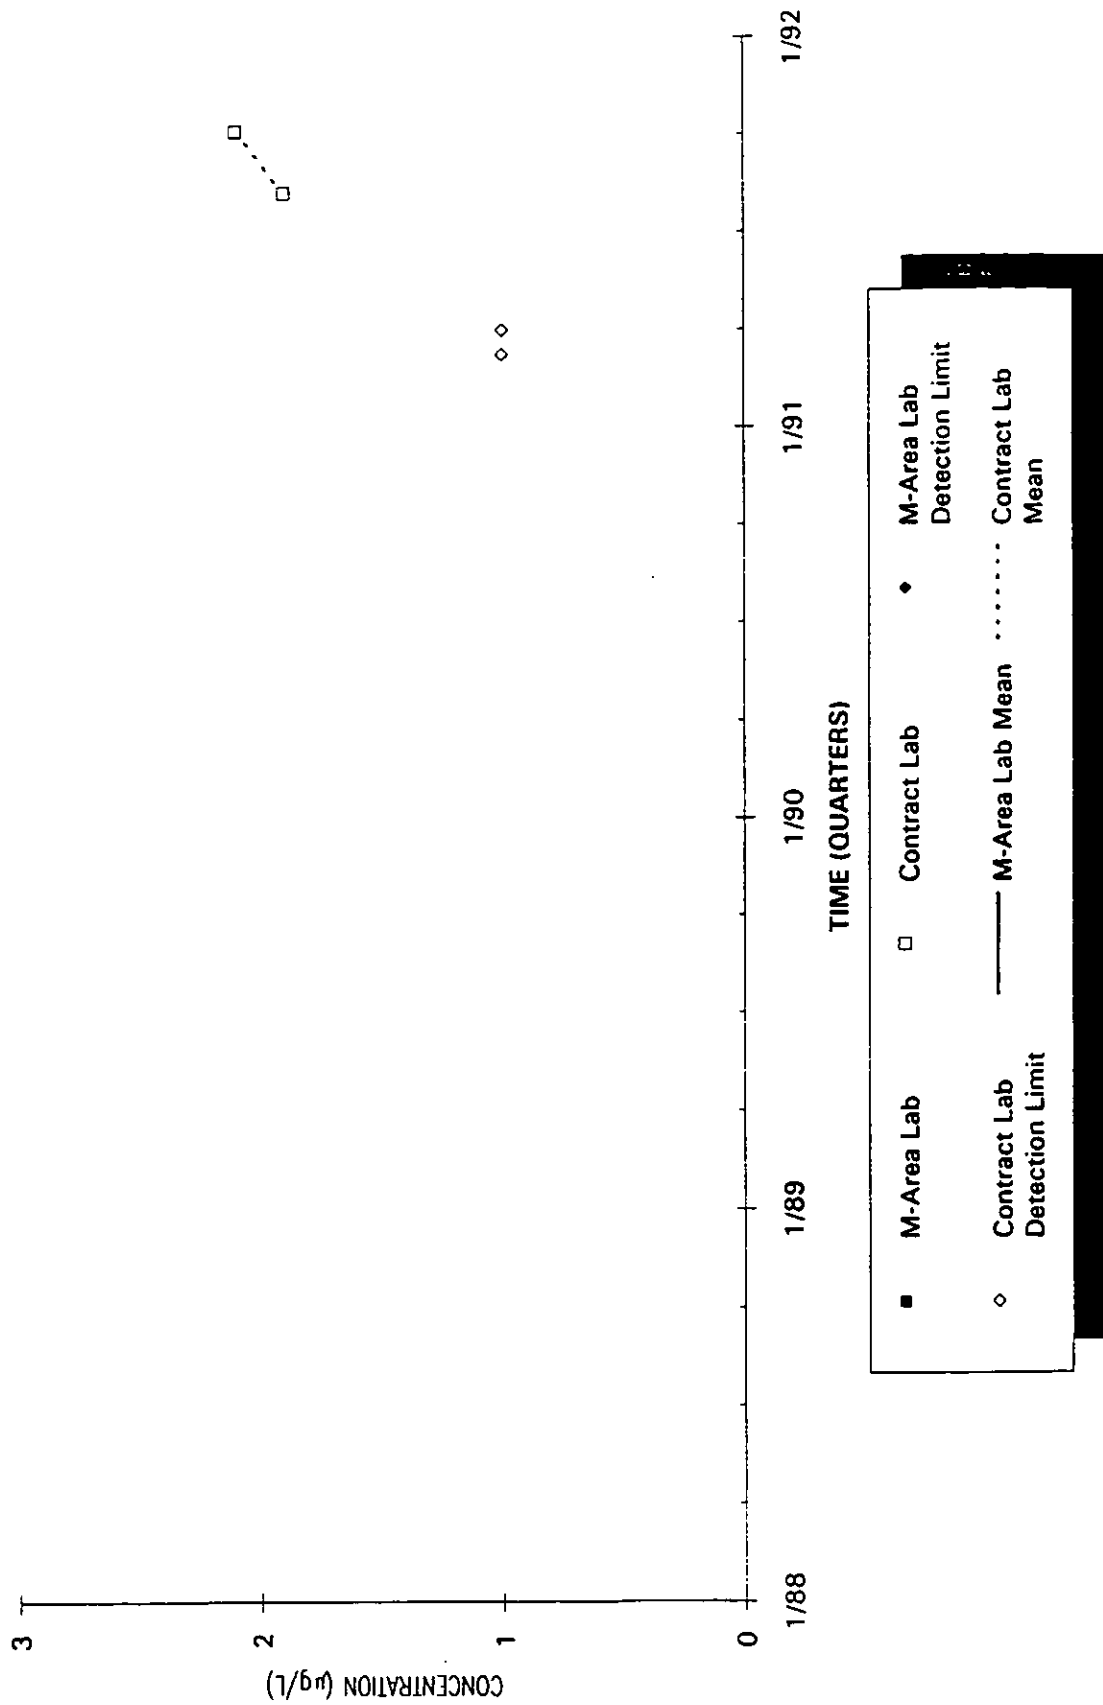

Time Series Plot of Tetrachloroethylene Concentrations Well MSB 57D