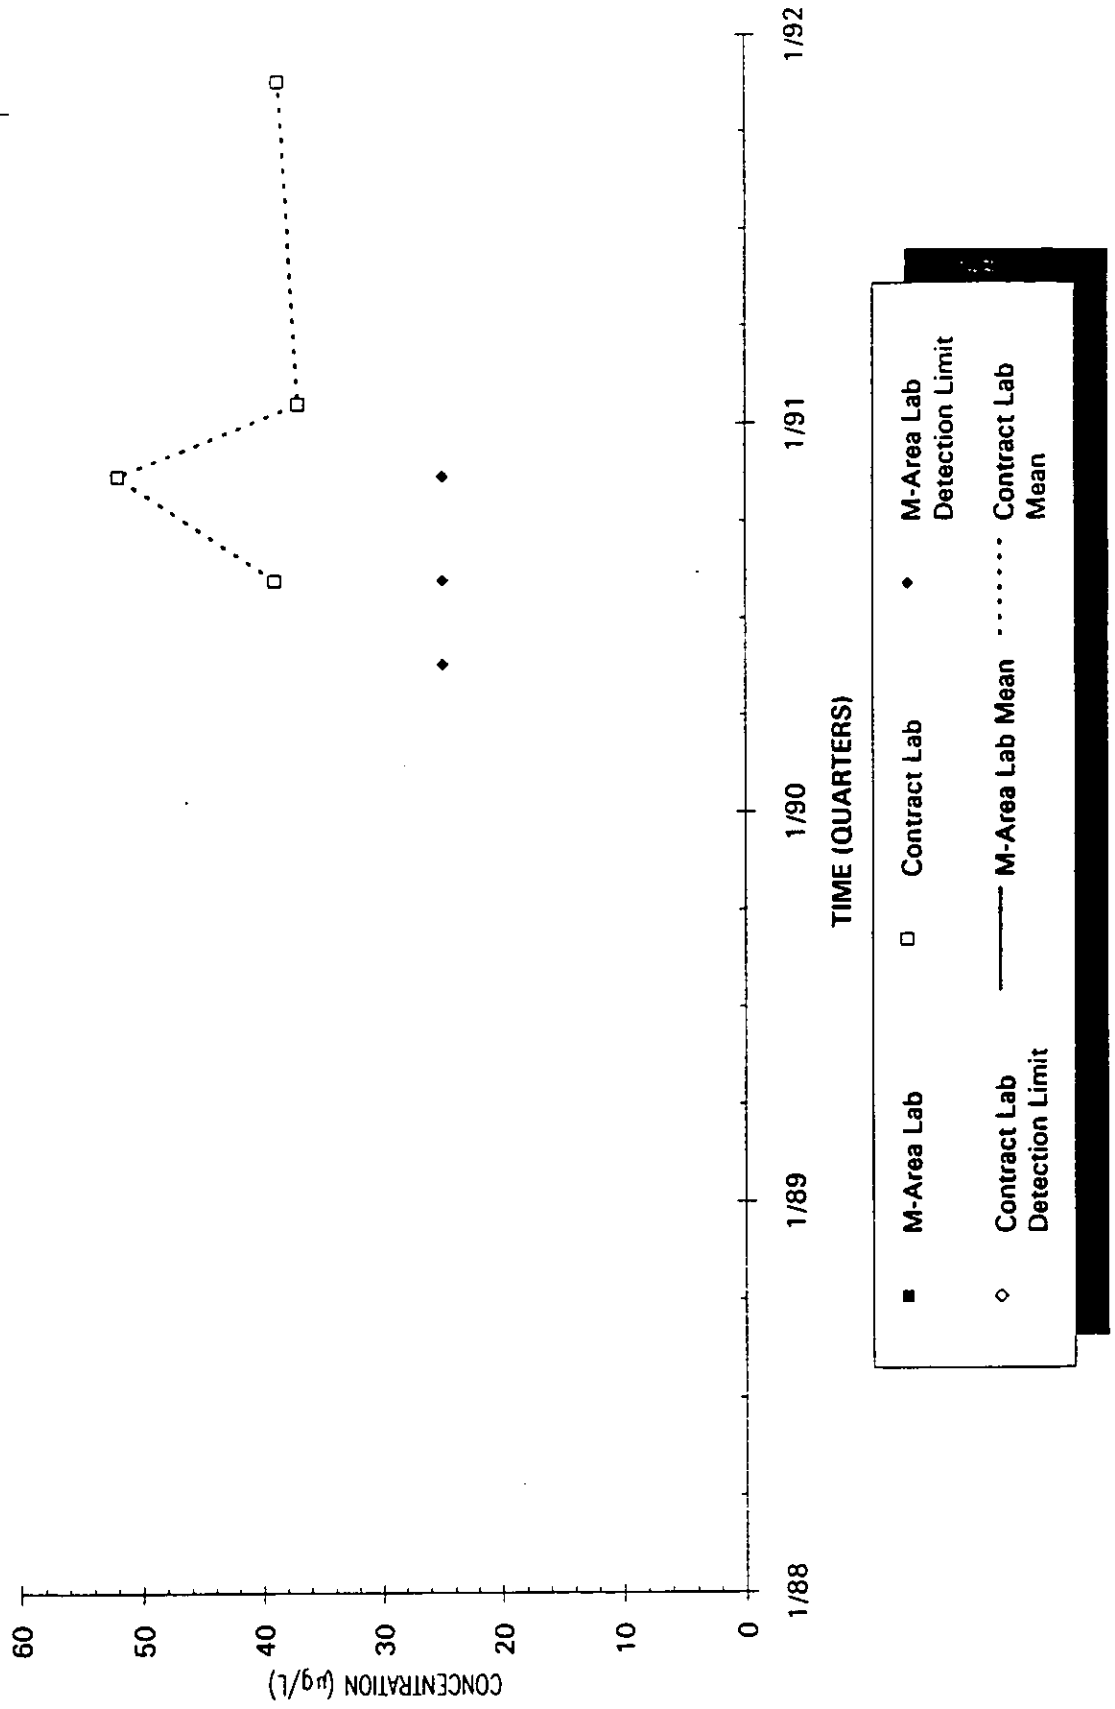

Time Series Plot of Tetrachloroethylene Concentrations Well MSB 64B