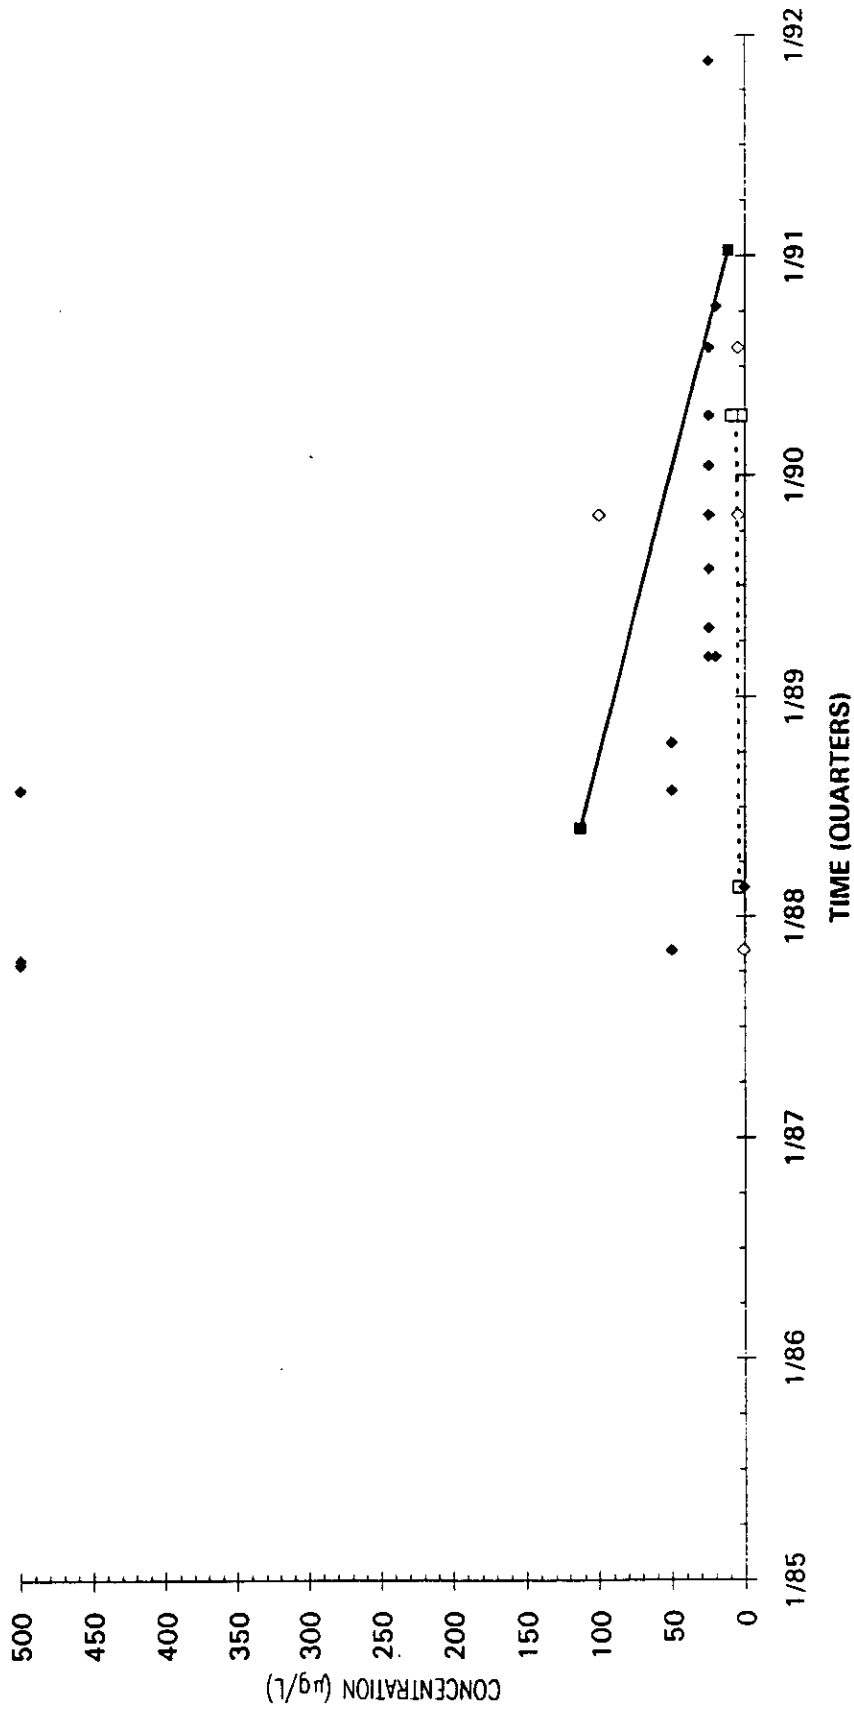

Time Series Plot of Tetrachloroethylene Concentrations Well MSB 47B

M-Area Lab
 Contract Lab
 M-Area Lab Detection Limit
 Contract Lab Detection Limit
 M-Area Lab Mean
 Contract Lab Mean