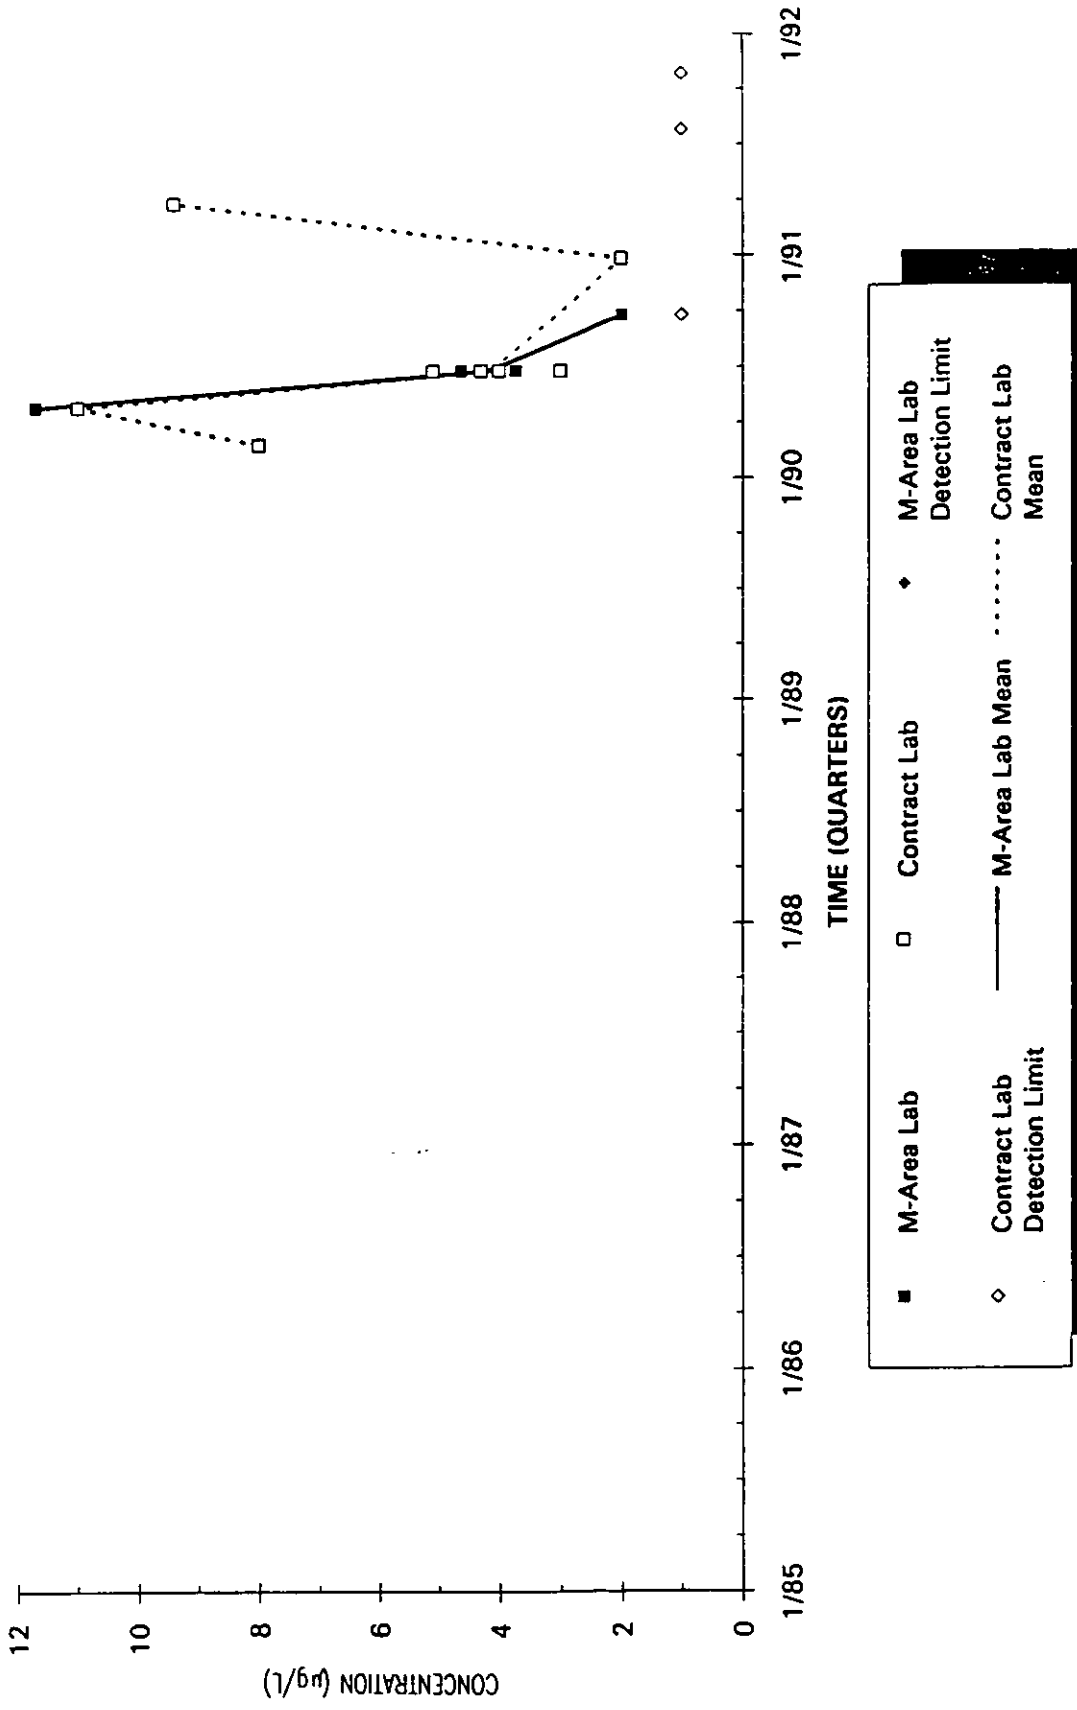

Time Series Plot of Trichloroethylene Concentrations Well AMB 8D