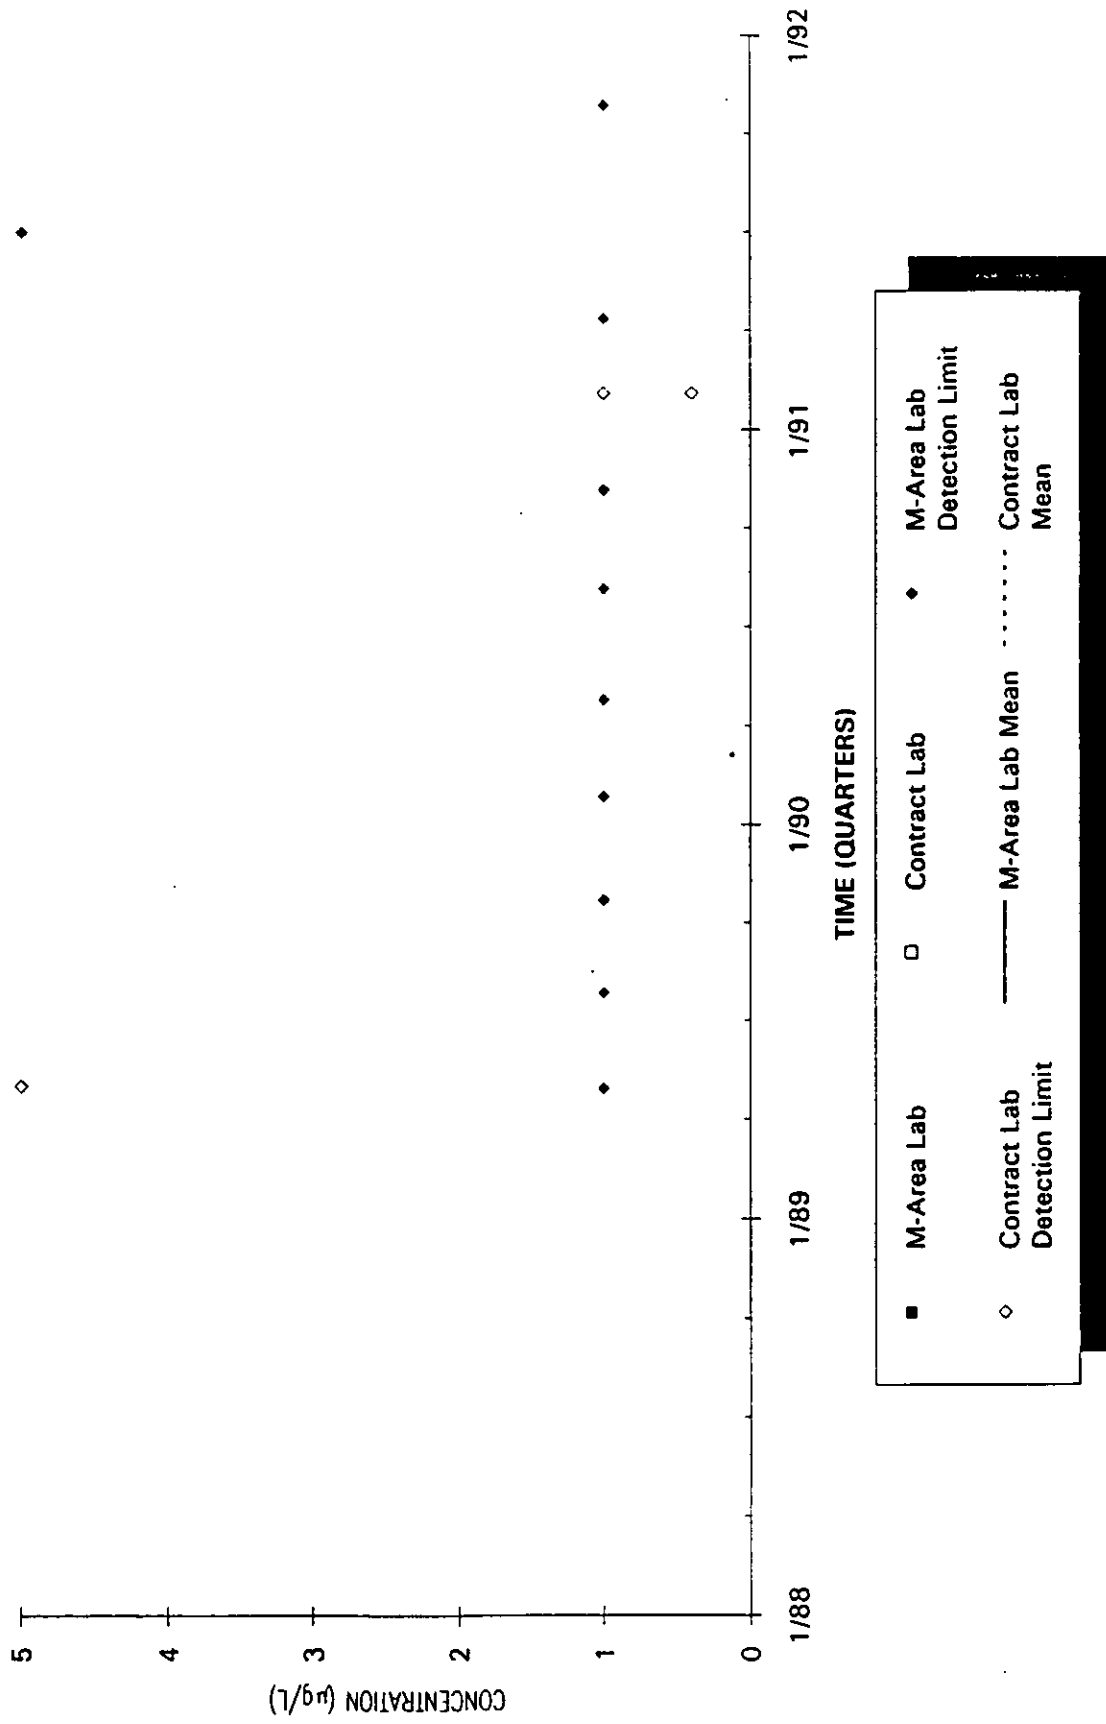

Time Series Plot of Tetrachloroethylene Concentrations Well MSB 55C