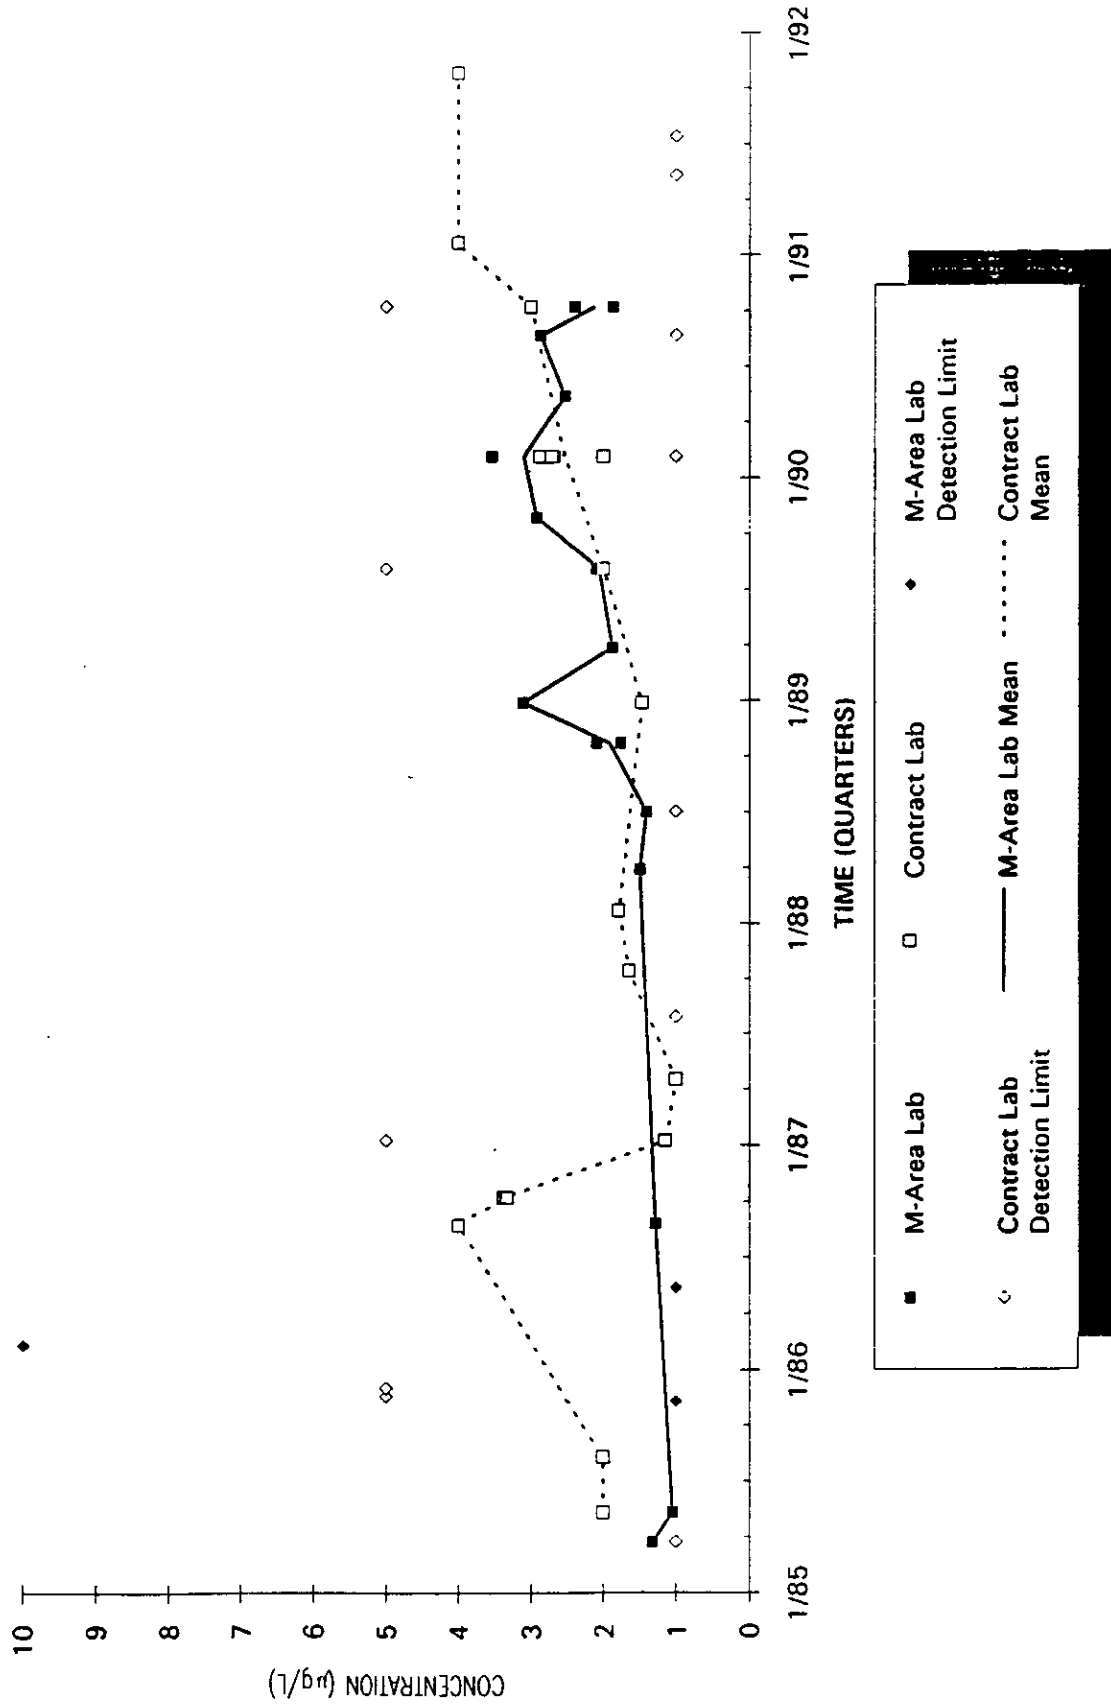

Time Series Plot of Tetrachloroethylene Concentrations Well ABP 3C

- M-Area Lab
- Contract Lab
- ◆ M-Area Lab Detection Limit
- ◇ Contract Lab Detection Limit
- M-Area Lab Mean
- Contract Lab Mean

Time Series Plot of Tetrachloroethylene Concentrations Well ABP 4