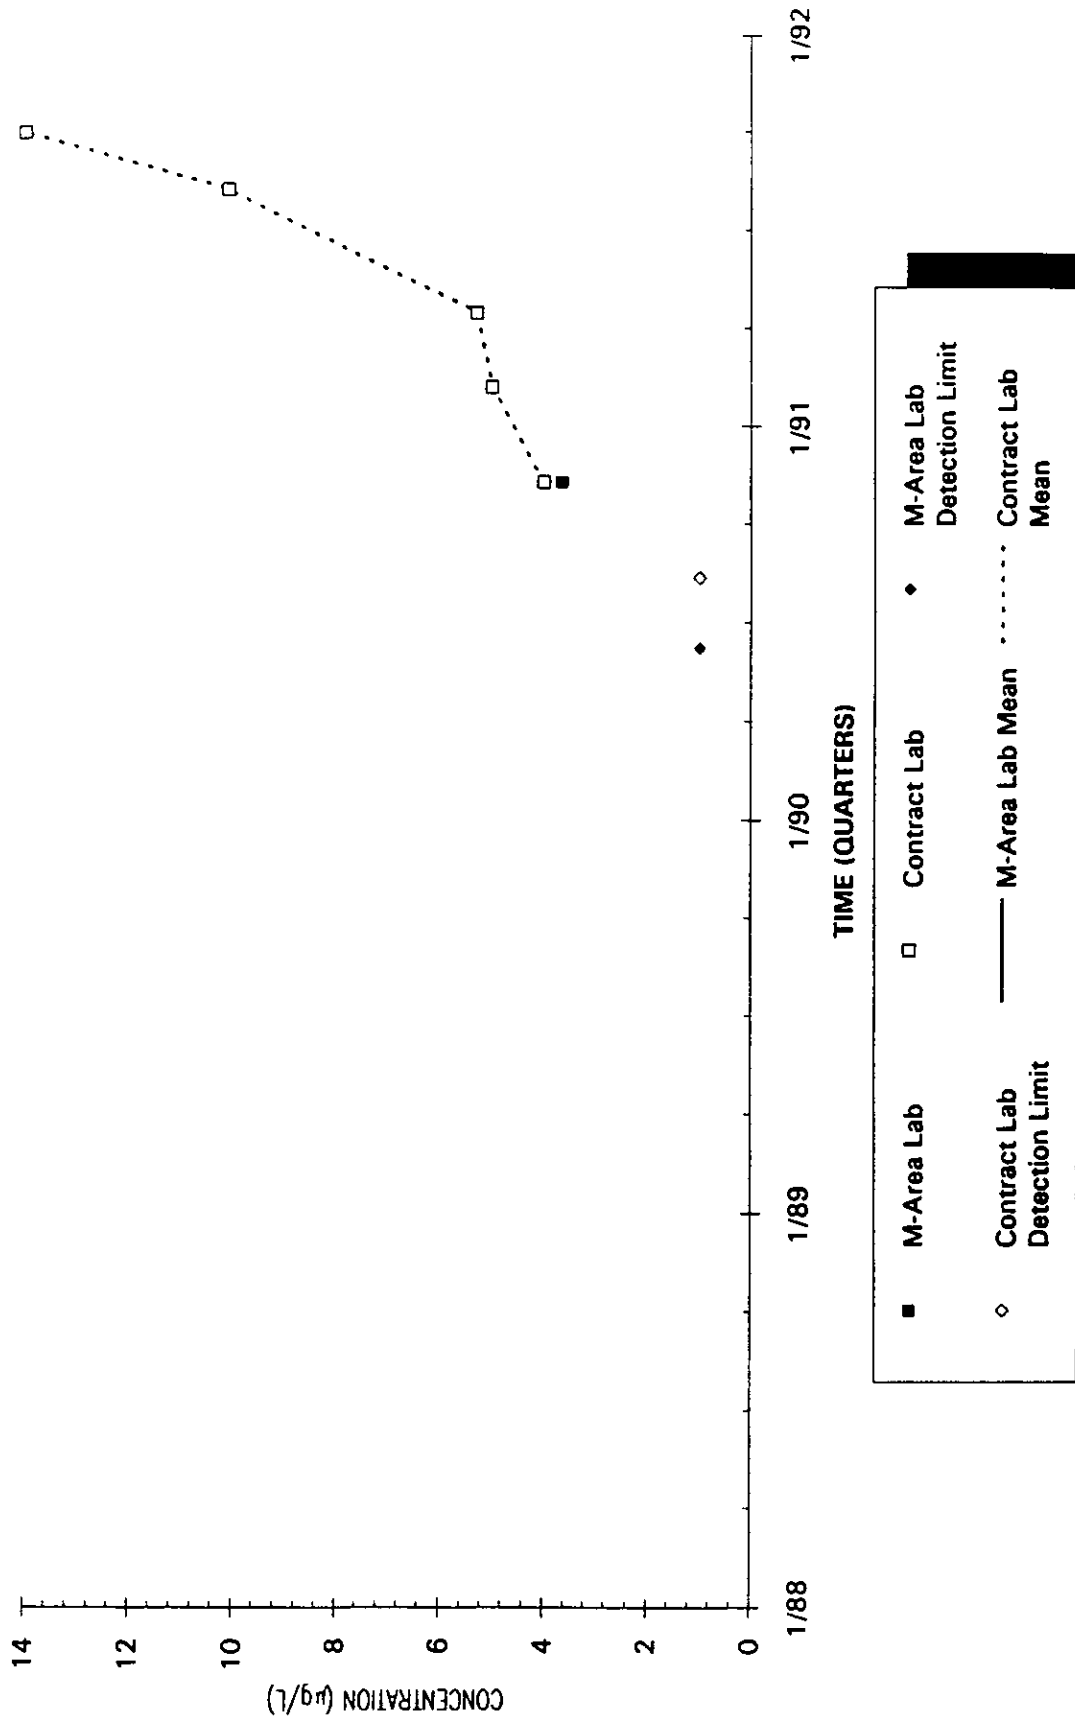

Time Series Plot of Trichloroethylene Concentrations Well MSB 85TA