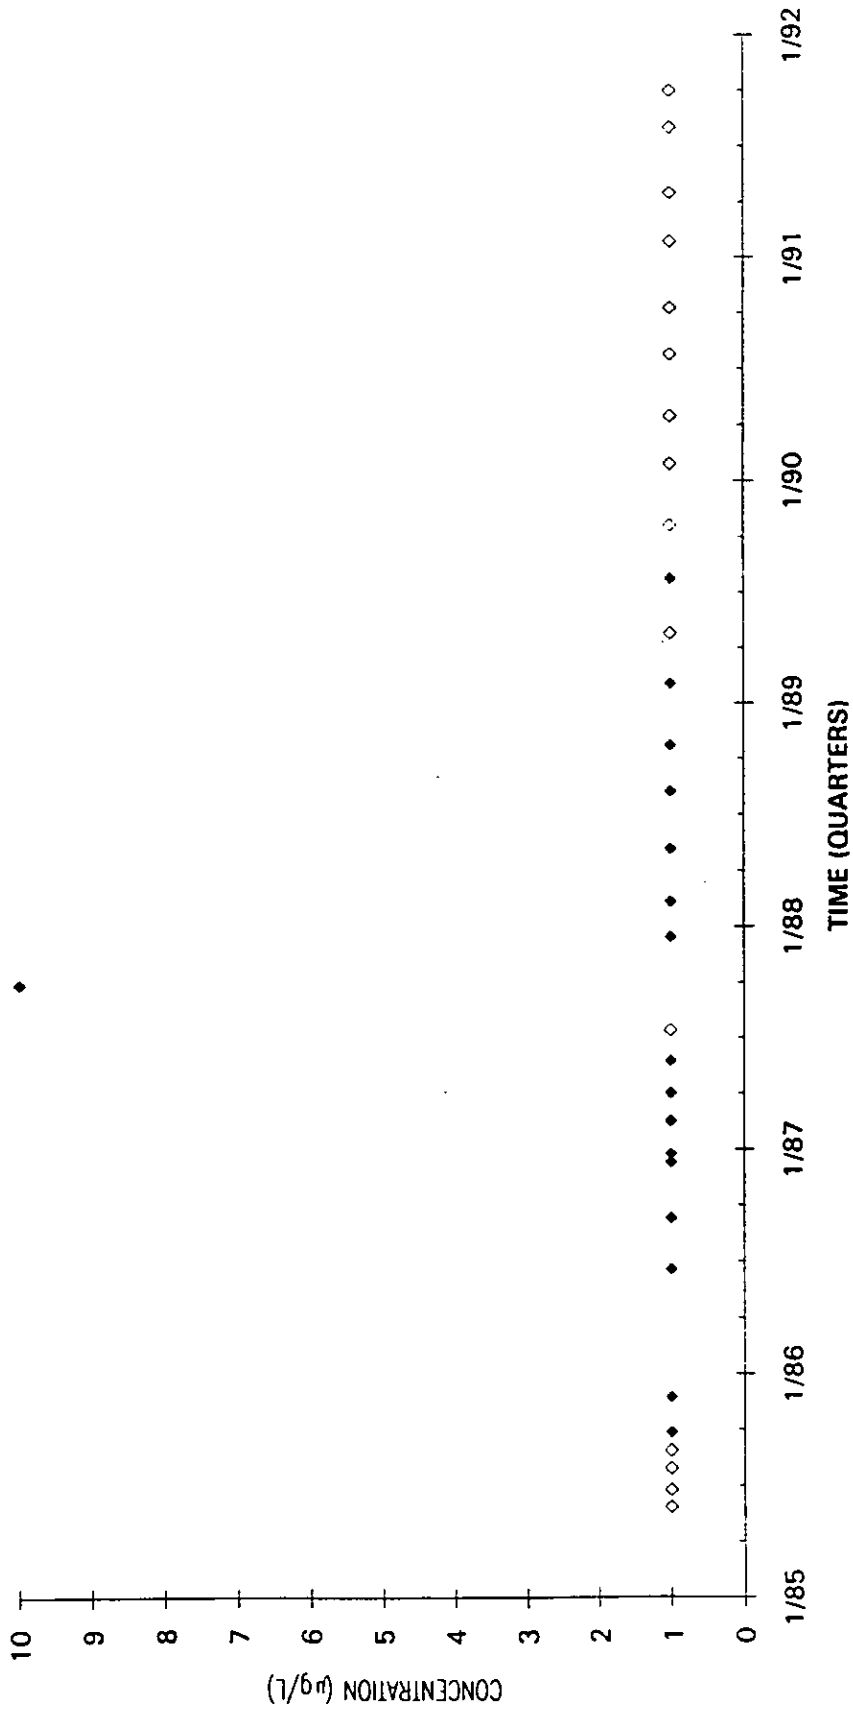

Time Series Plot of Tetrachloroethylene Concentrations Well MSB 43TA

- M-Area Lab
- Contract Lab
- M-Area Lab Detection Limit
- Contract Lab
- M-Area Lab Mean
- ..... Contract Lab Mean