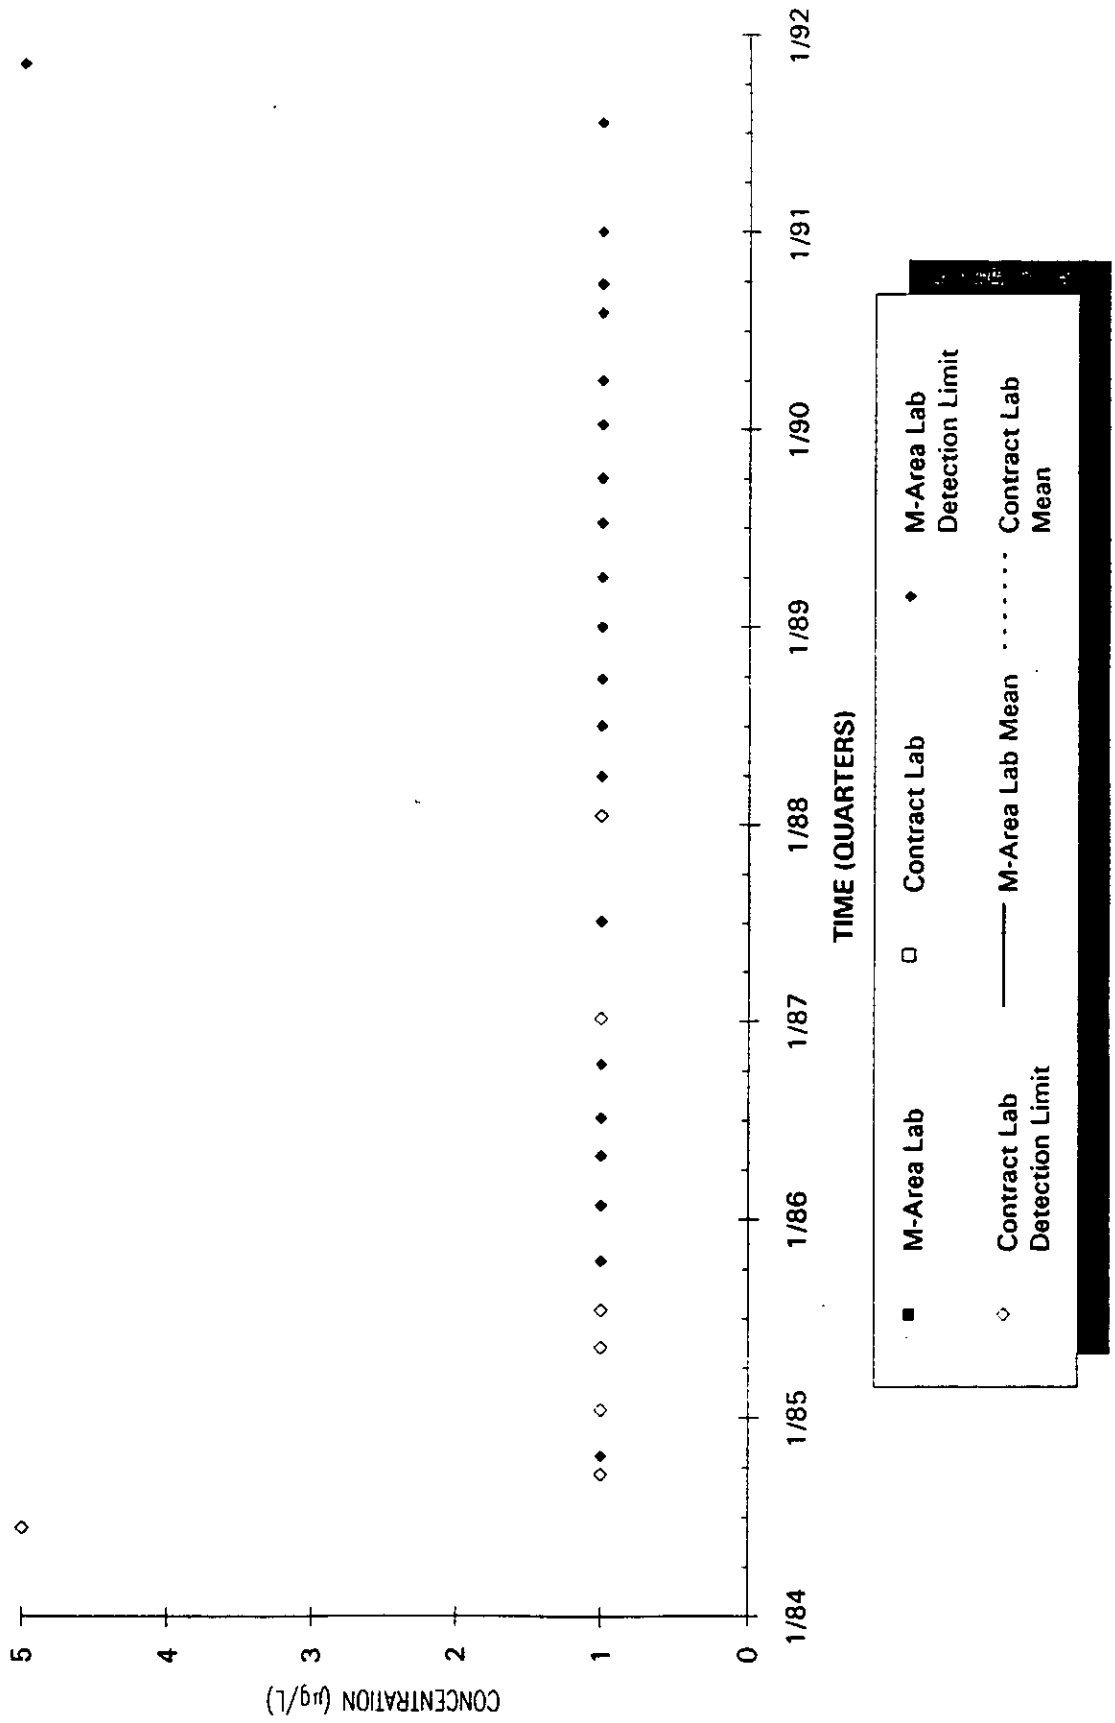

Time Series Plot of Tetrachloroethylene Concentrations Well AC 2A