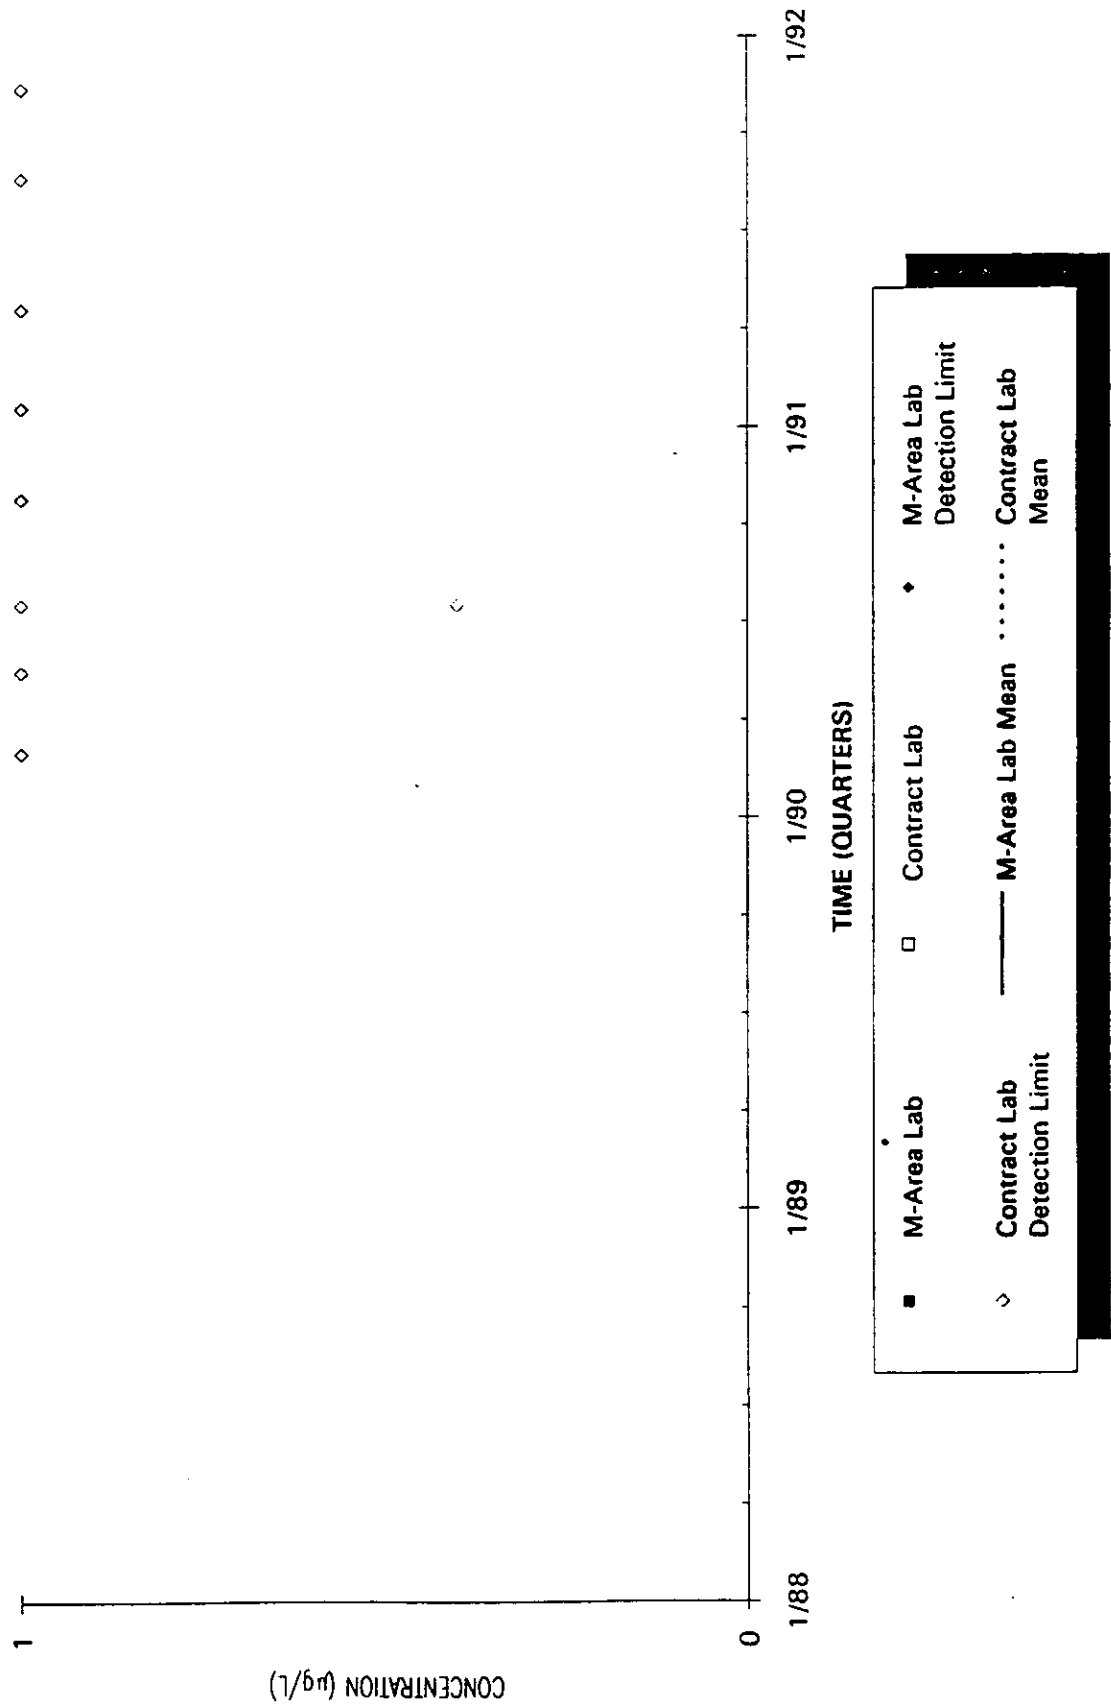

Time Series Plot of Tetrachloroethylene Concentrations Well AMB 8D