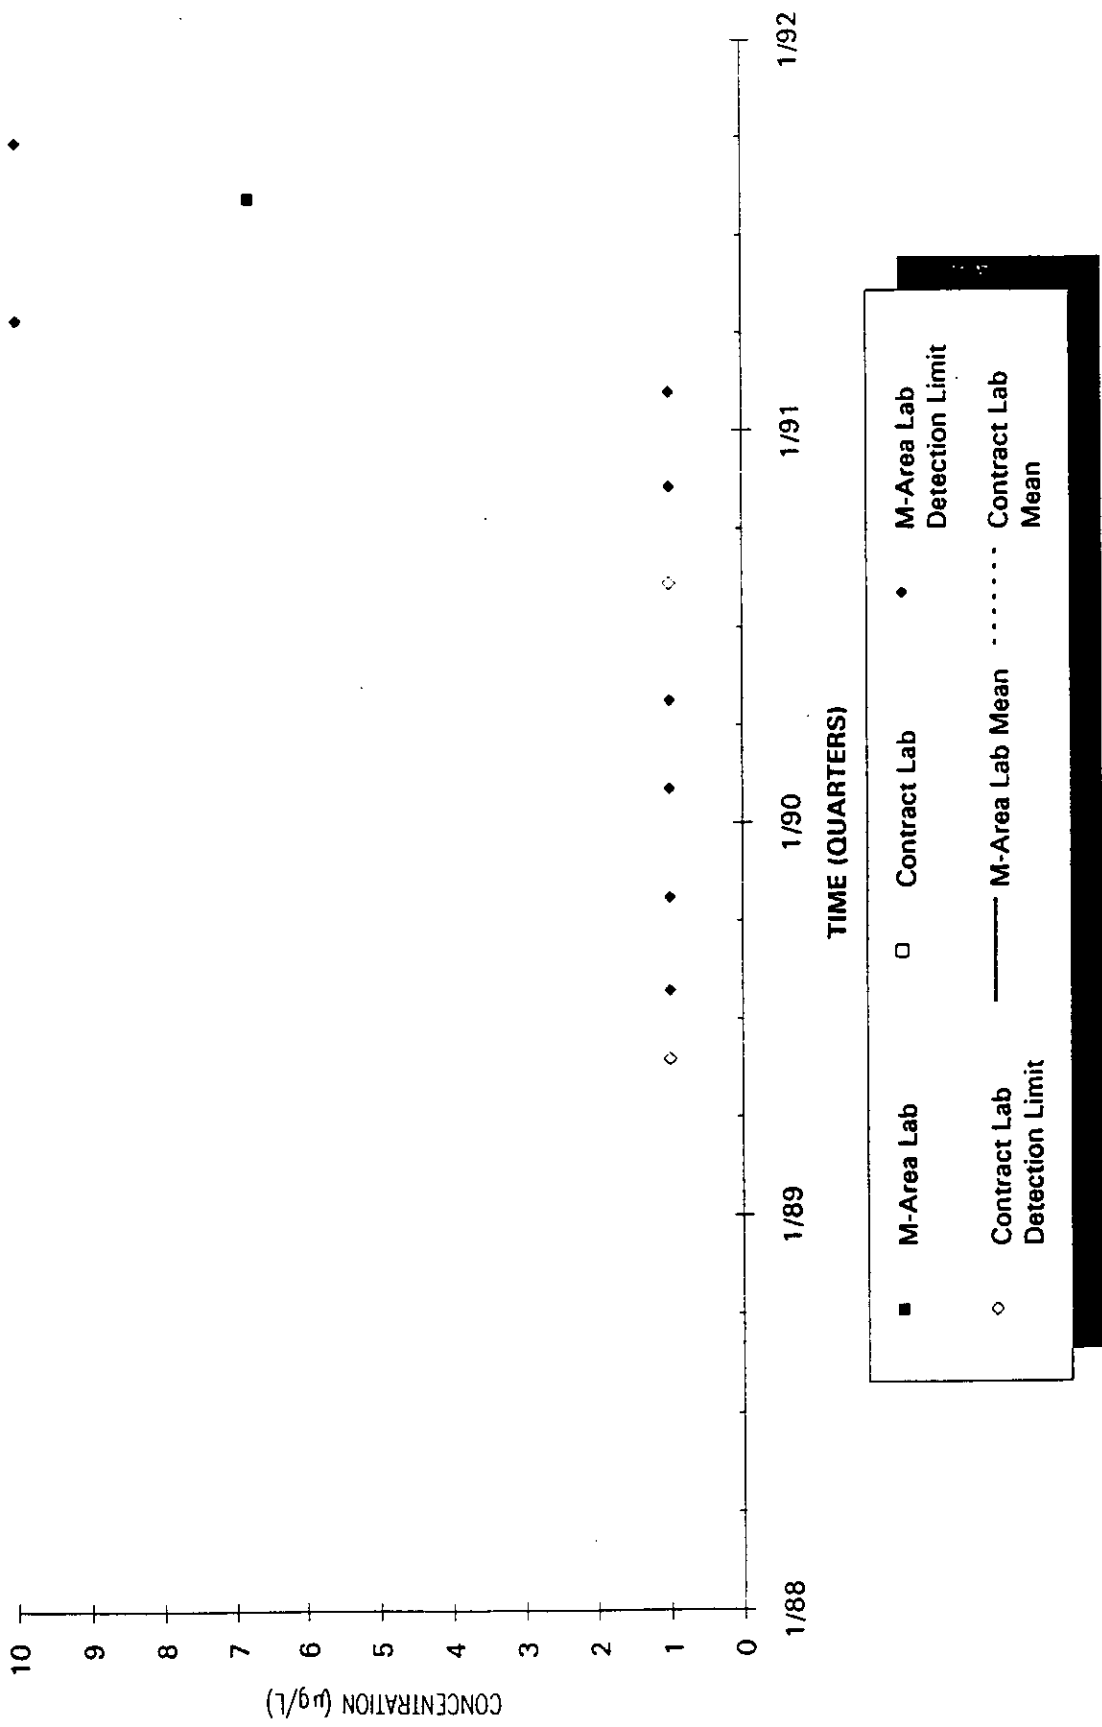

Time Series Plot of Tetrachloroethylene Concentrations Well MSB 85C