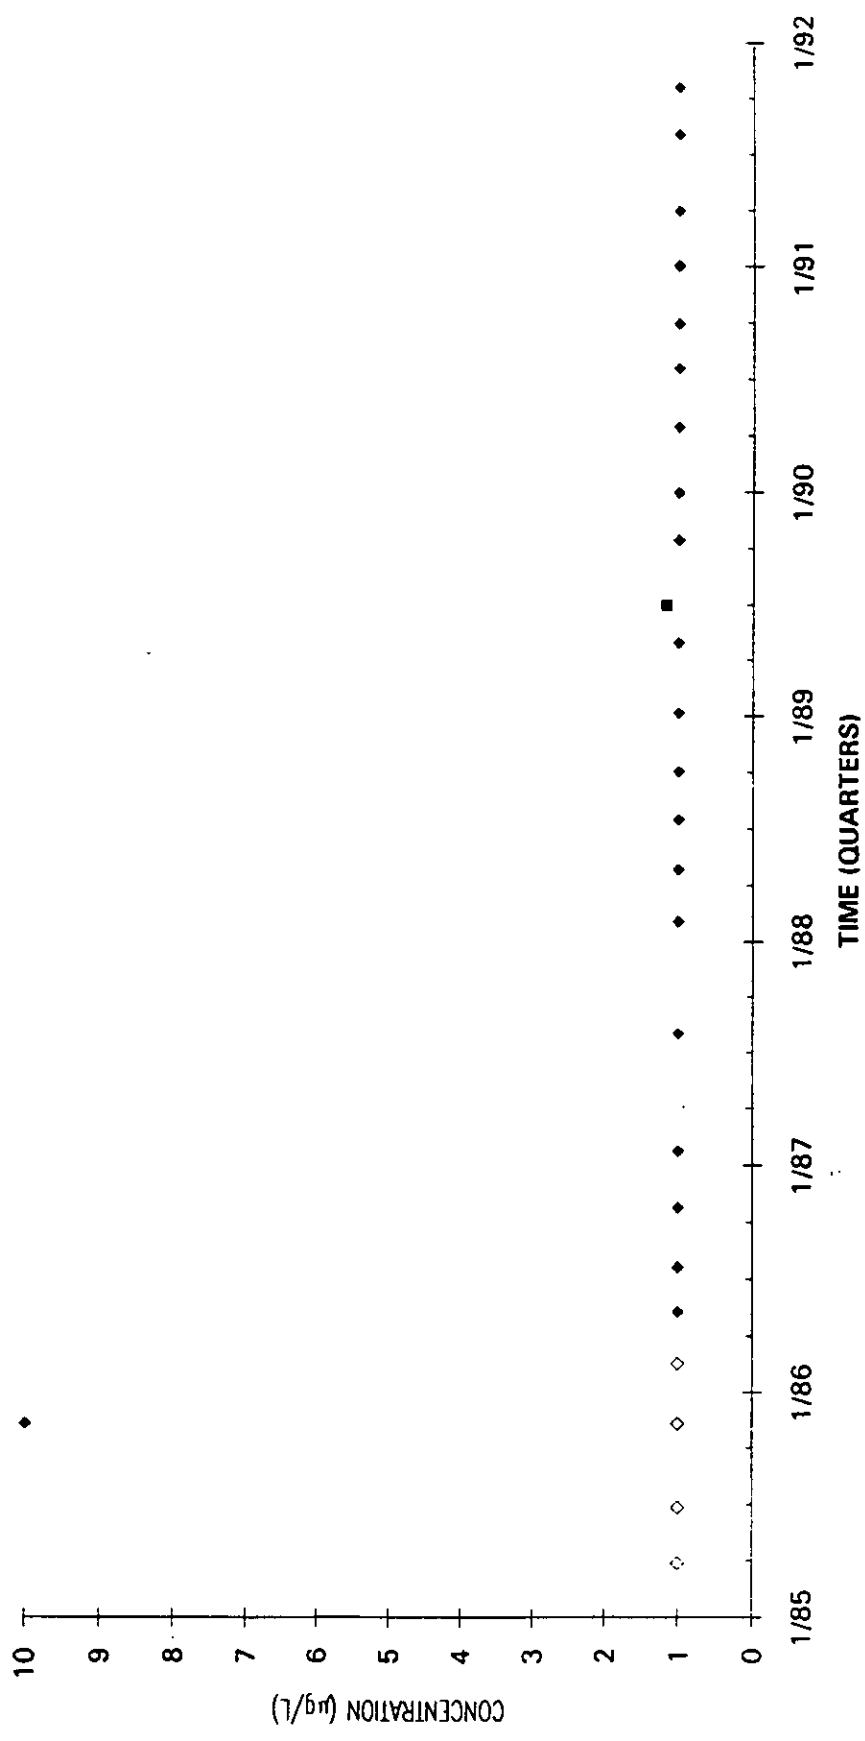

Time Series Plot of Tetrachloroethylene Concentrations Well MSB 41C

- M-Area Lab
- Contract Lab
- Contract Lab
- M-Area Lab
- M-Area Lab Detection Limit
- Contract Lab Detection Limit
- M-Area Lab Mean
- Contract Lab Mean