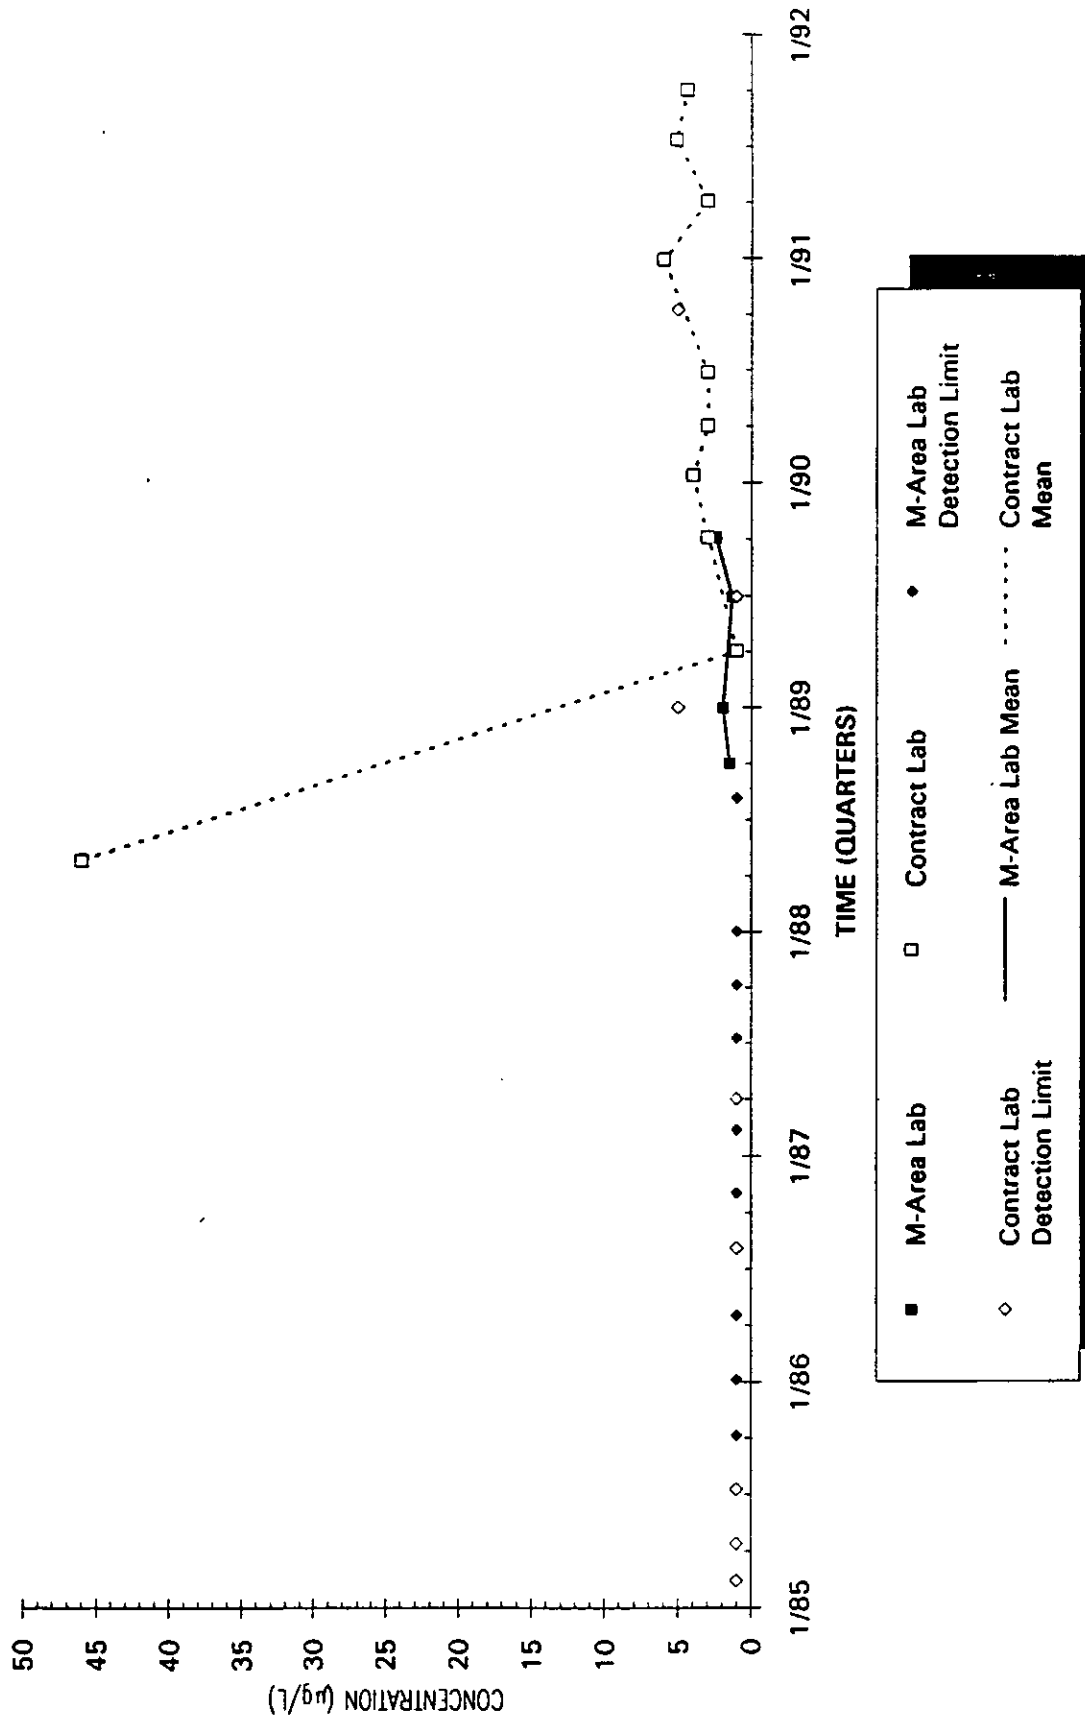

Time Series Plot of Tetrachloroethylene Concentrations Well MSB 10A