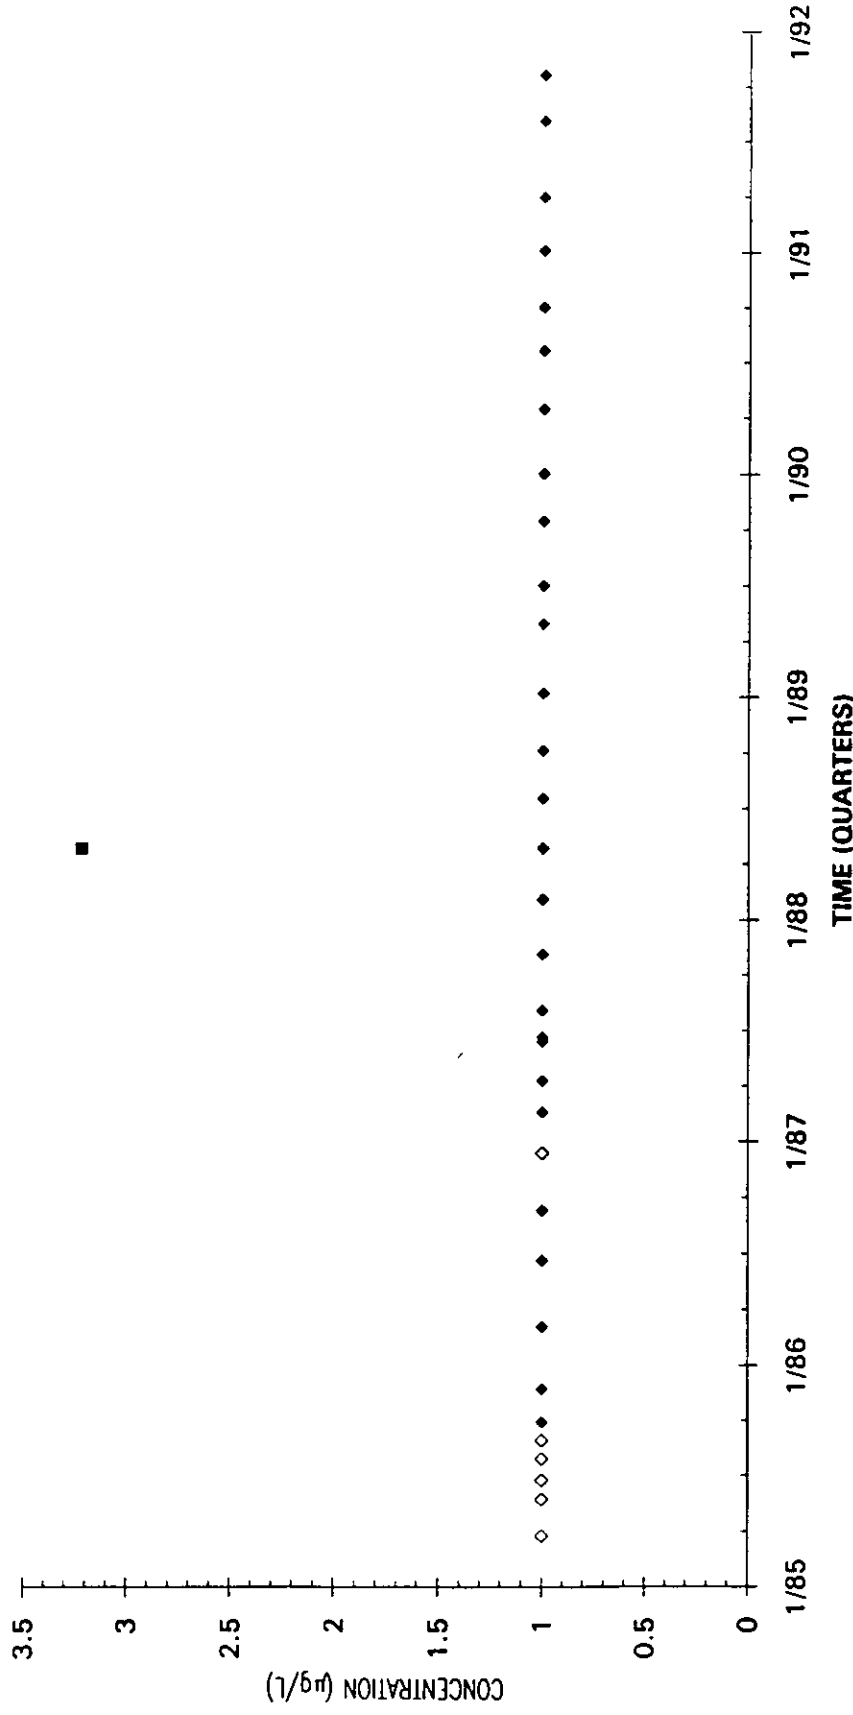

Time Series Plot of Trichloroethylene Concentrations Well MSB 41TA

- M-Area Lab
- Contract Lab
- Contract Lab Detection Limit
- M-Area Lab Mean
- ----- Contract Lab Mean
- M-Area Lab Detection Limit