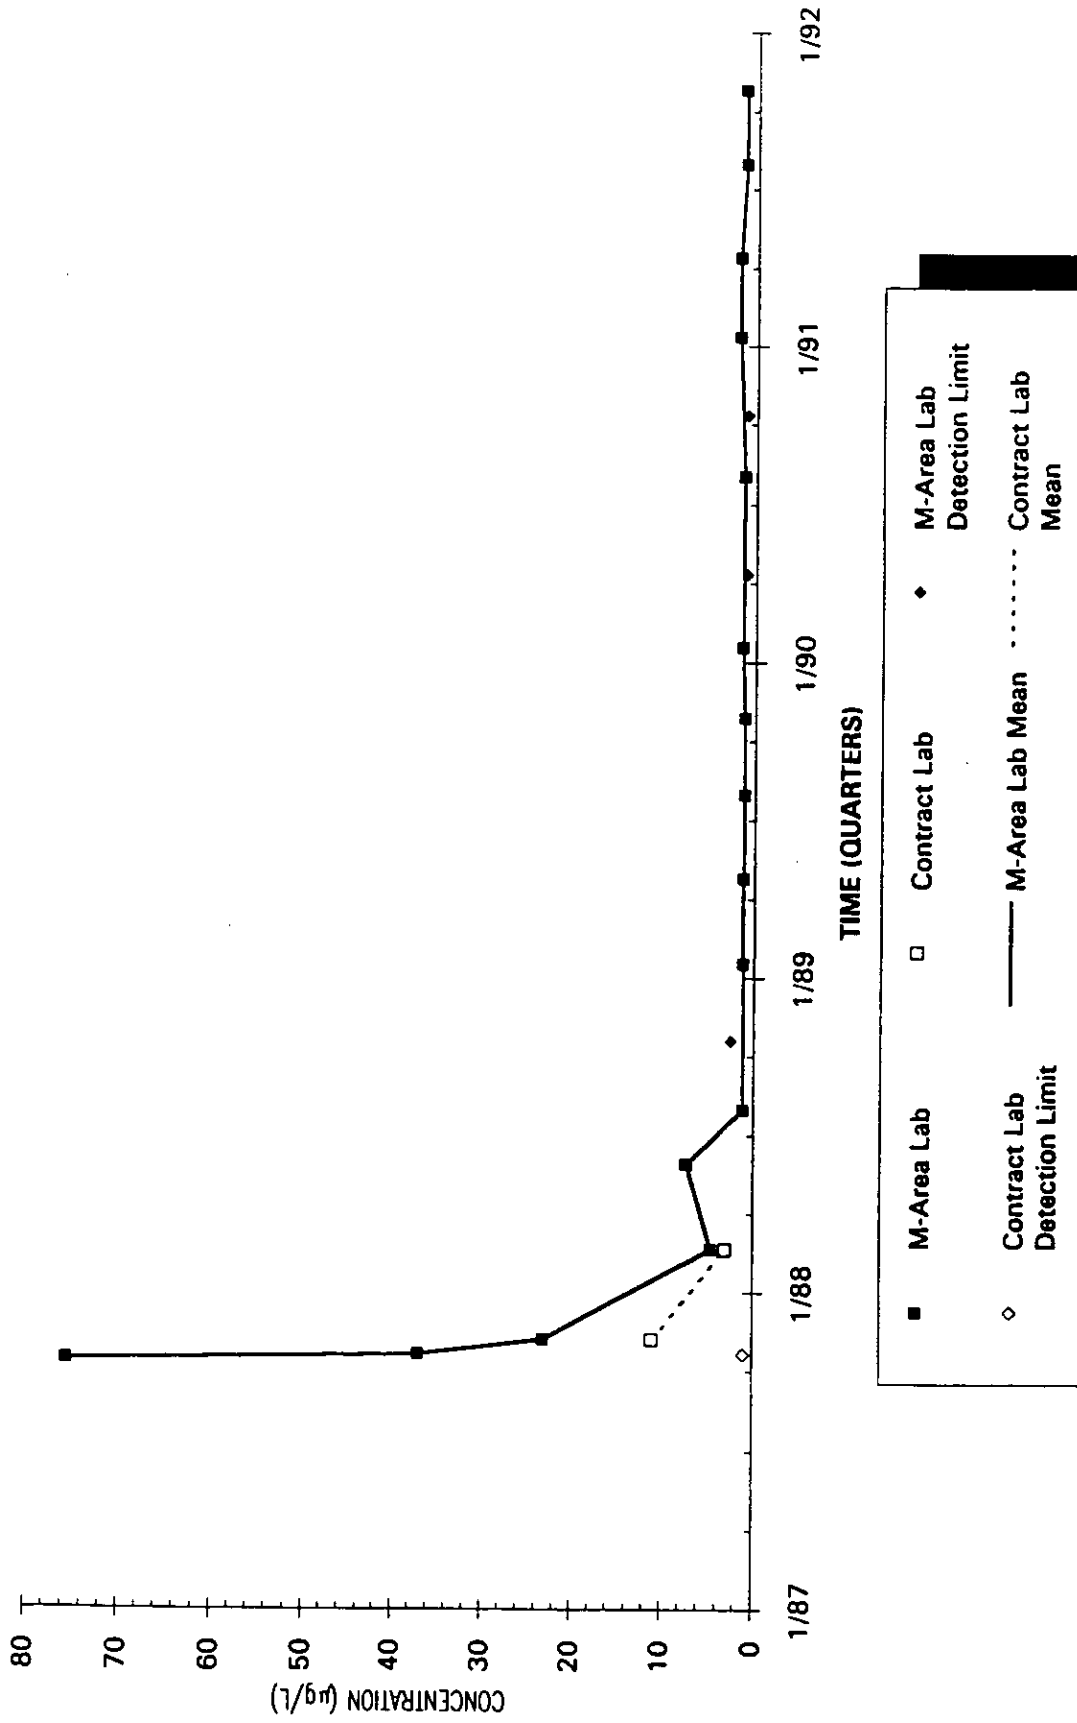

Time Series Plot of Trichloroethylene Concentrations Well MSB 47D