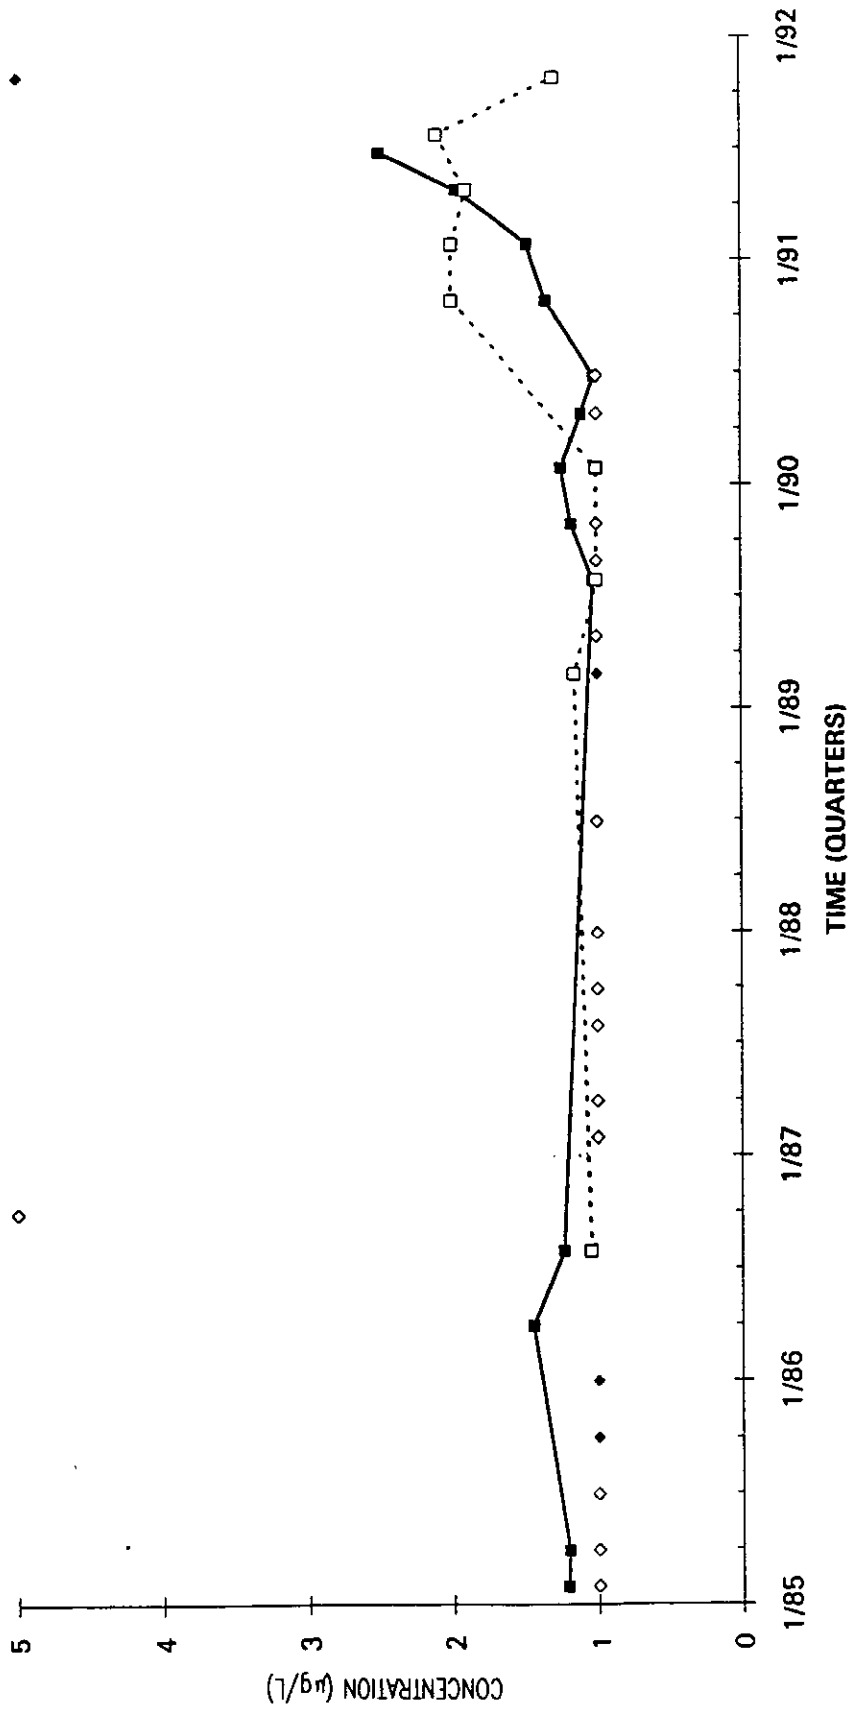

Time Series Plot of Trichloroethylene Concentrations Well ASB 6A

- M-Area Lab
- Contract Lab
- M-Area Lab Detection Limit
- Contract Lab Detection Limit
- M-Area Lab Mean
- ..... Contract Lab Mean