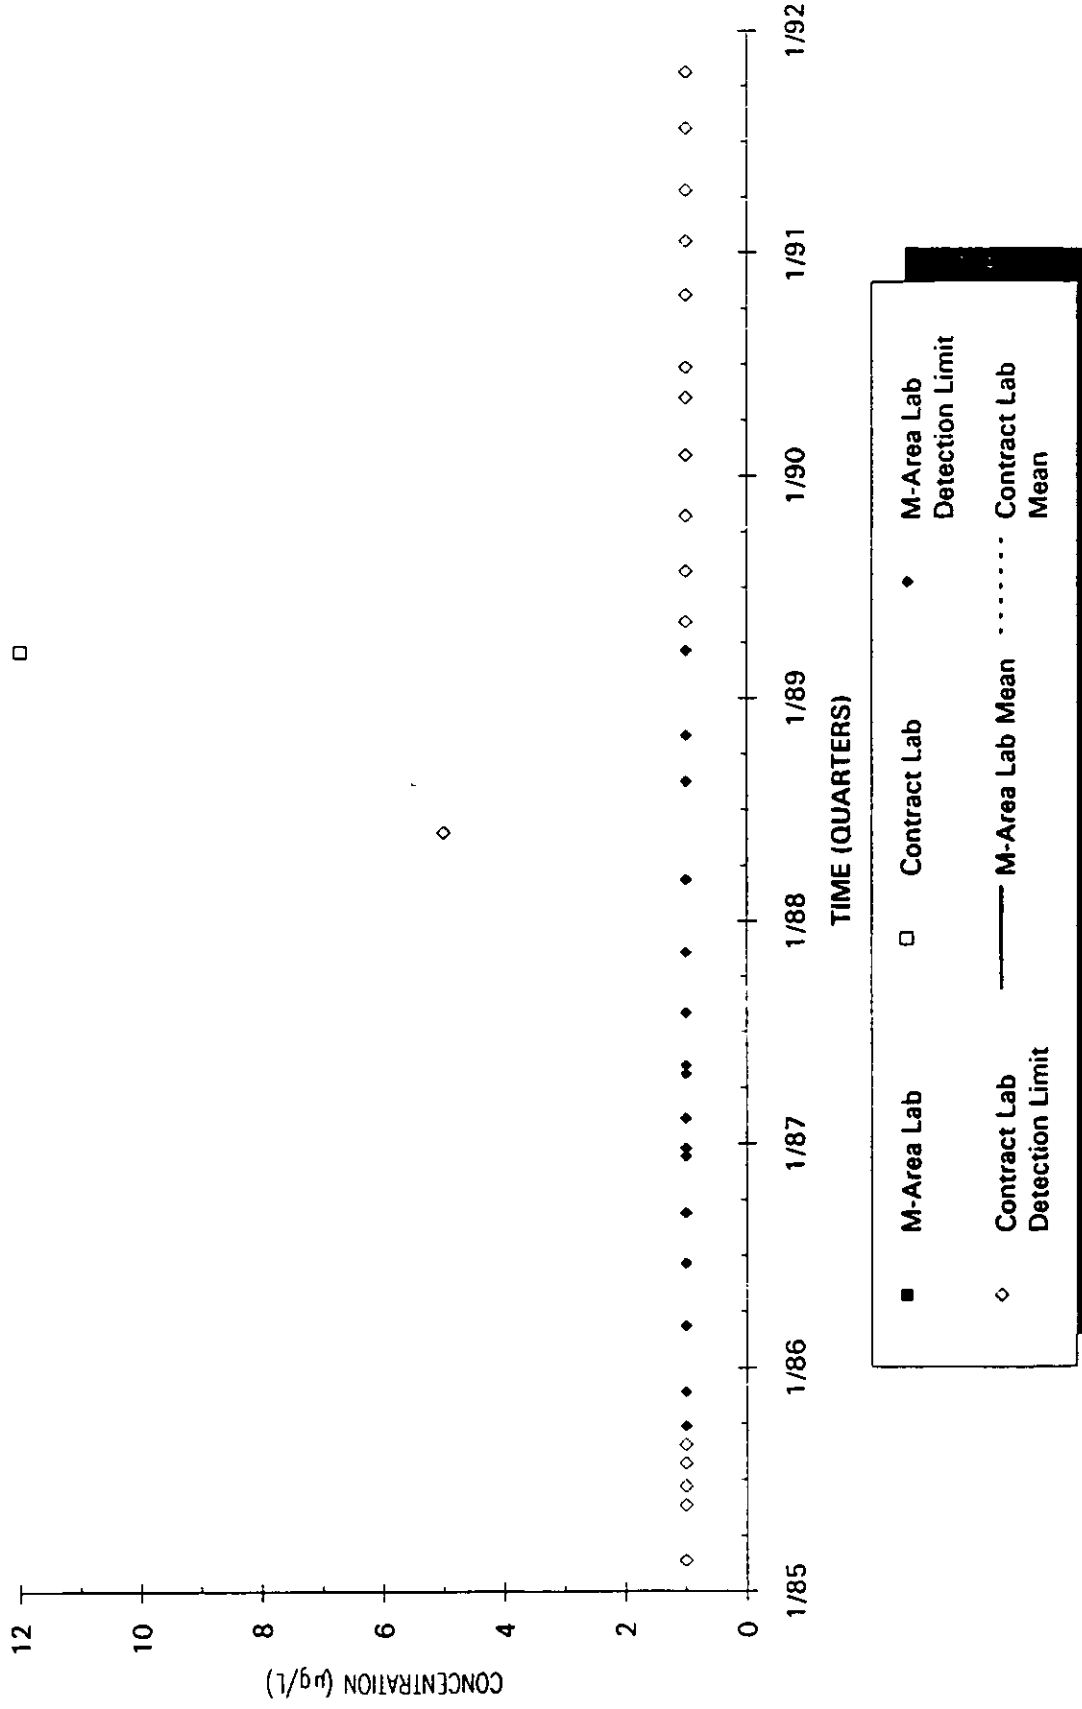

Time Series Plot of Tetrachloroethylene Concentrations Well MSB 40TA