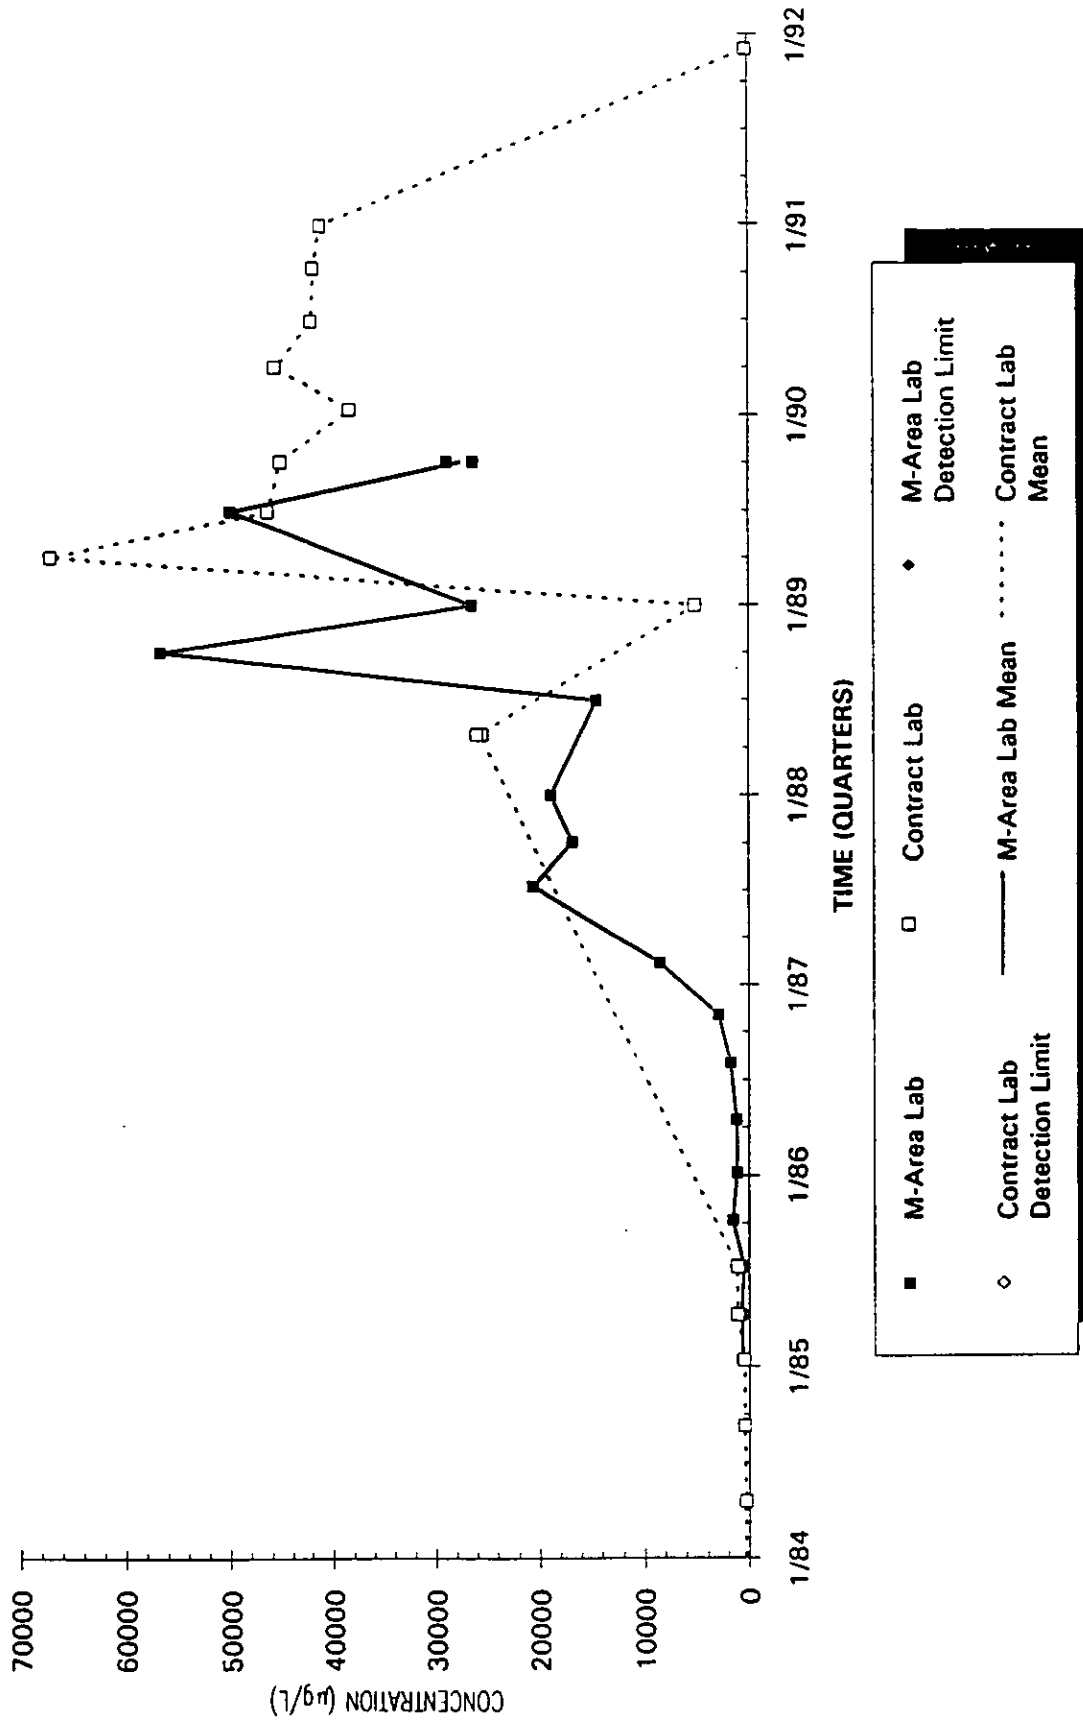

Time Series Plot of Tetrachloroethylene Concentrations Well MSB 10C