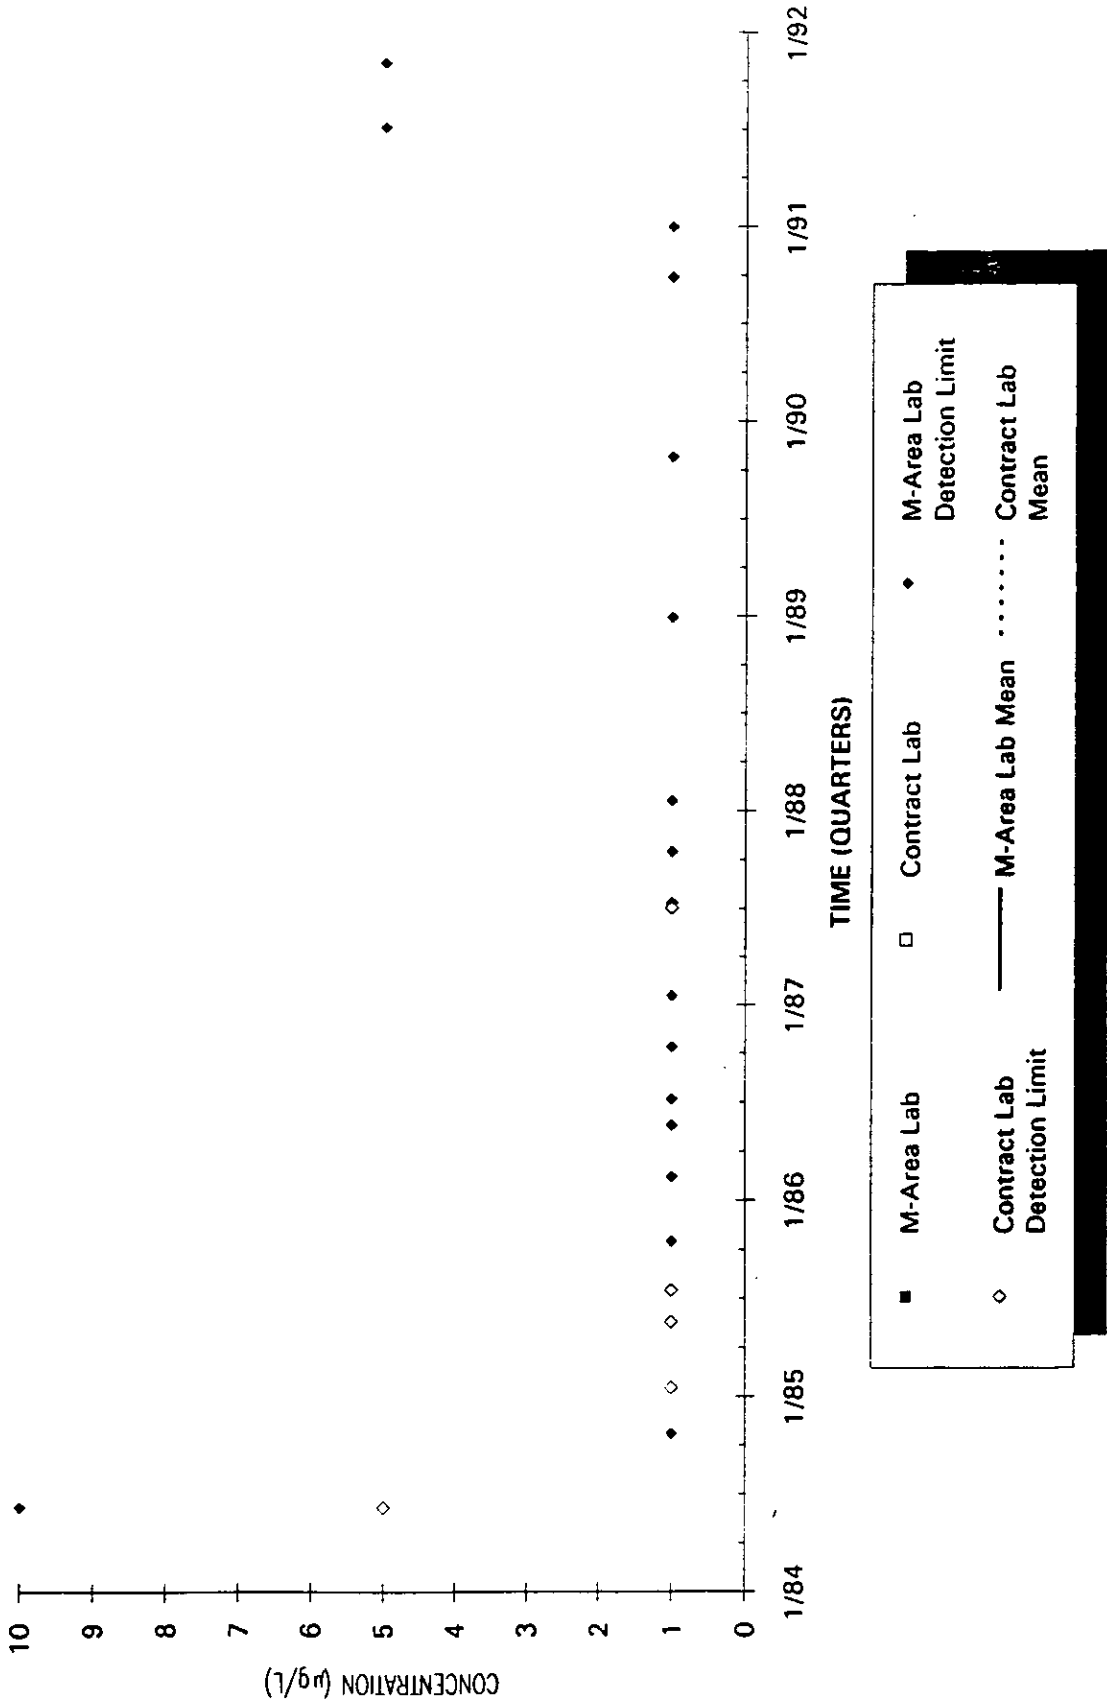

Time Series Plot of Tetrachloroethylene Concentrations Well AC 3B