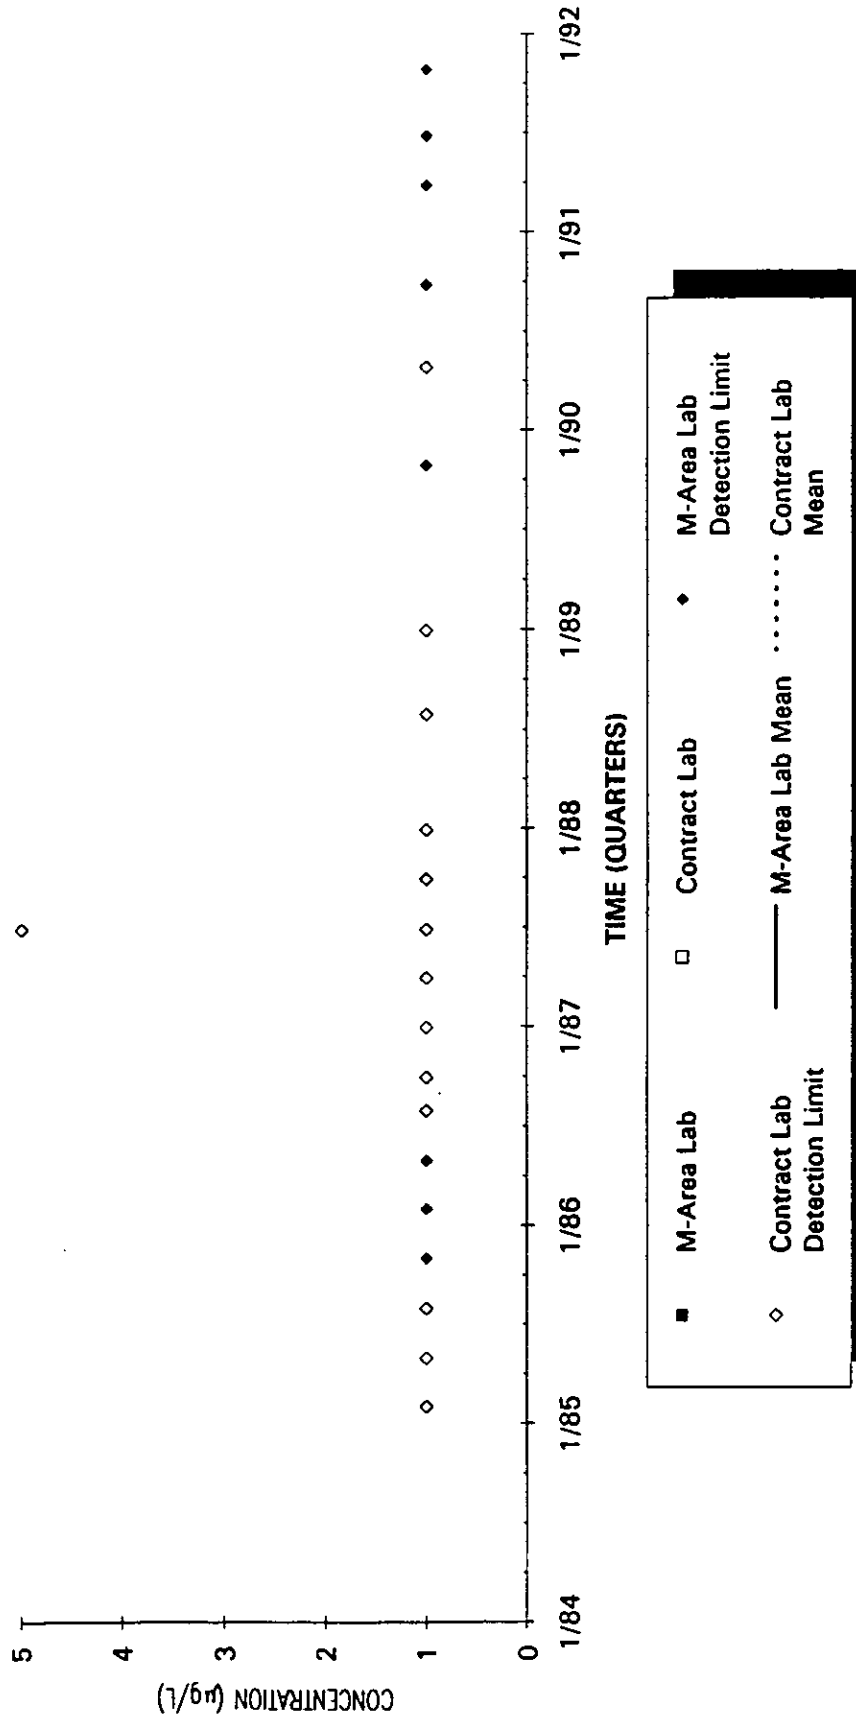

Time Series Plot of Trichloroethylene Concentrations Well ACB 2A