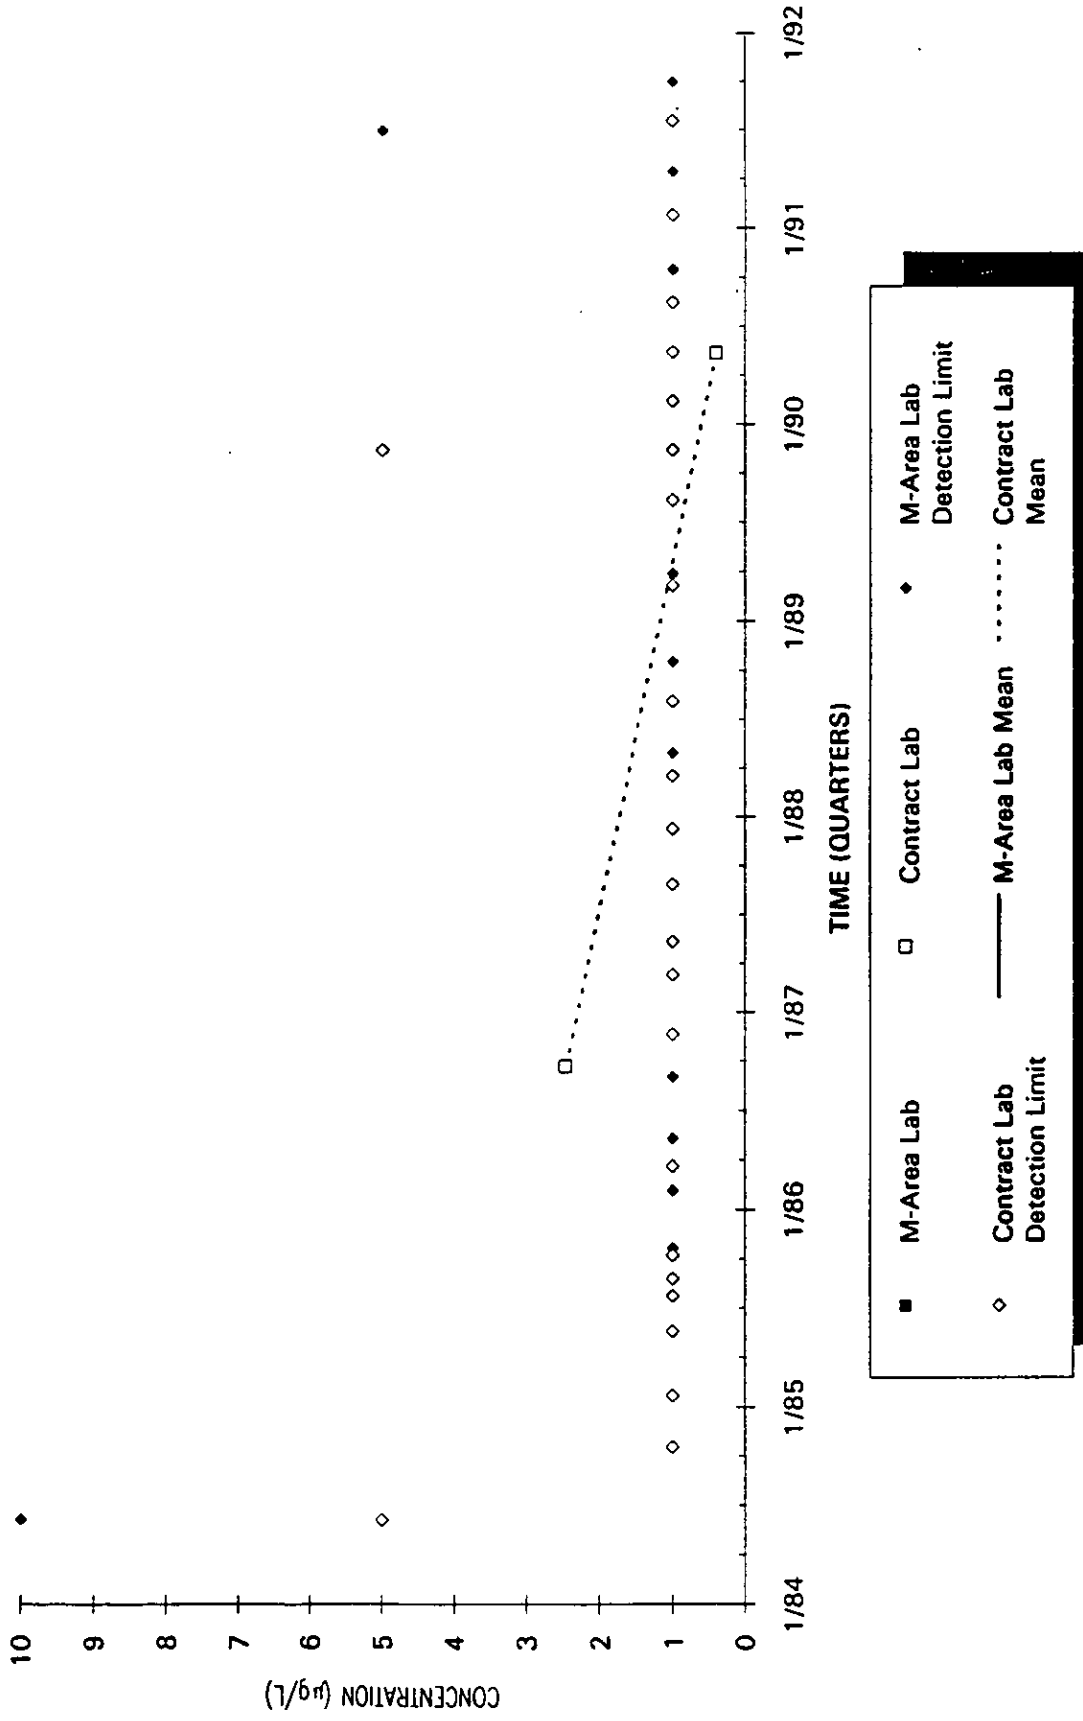

Time Series Plot of Tetrachloroethylene Concentrations Well SRW 12C