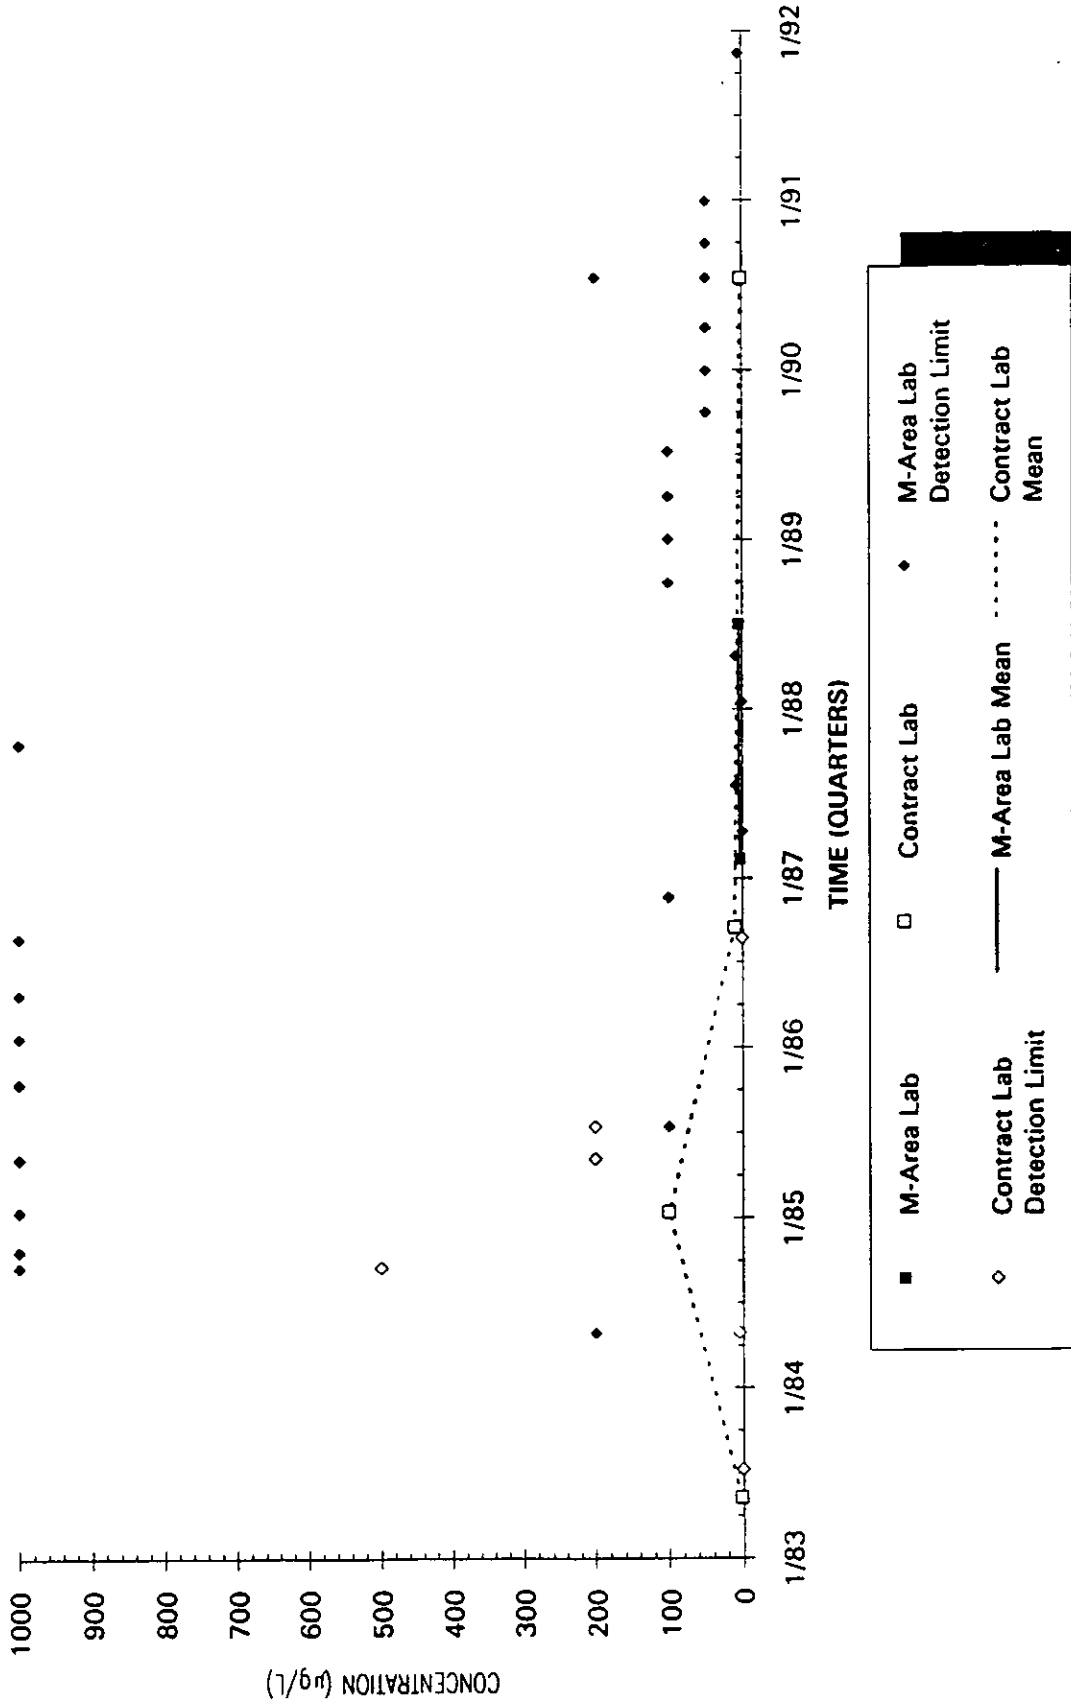

Time Series Plot of Tetrachloroethylene Concentrations Well MSB 28A