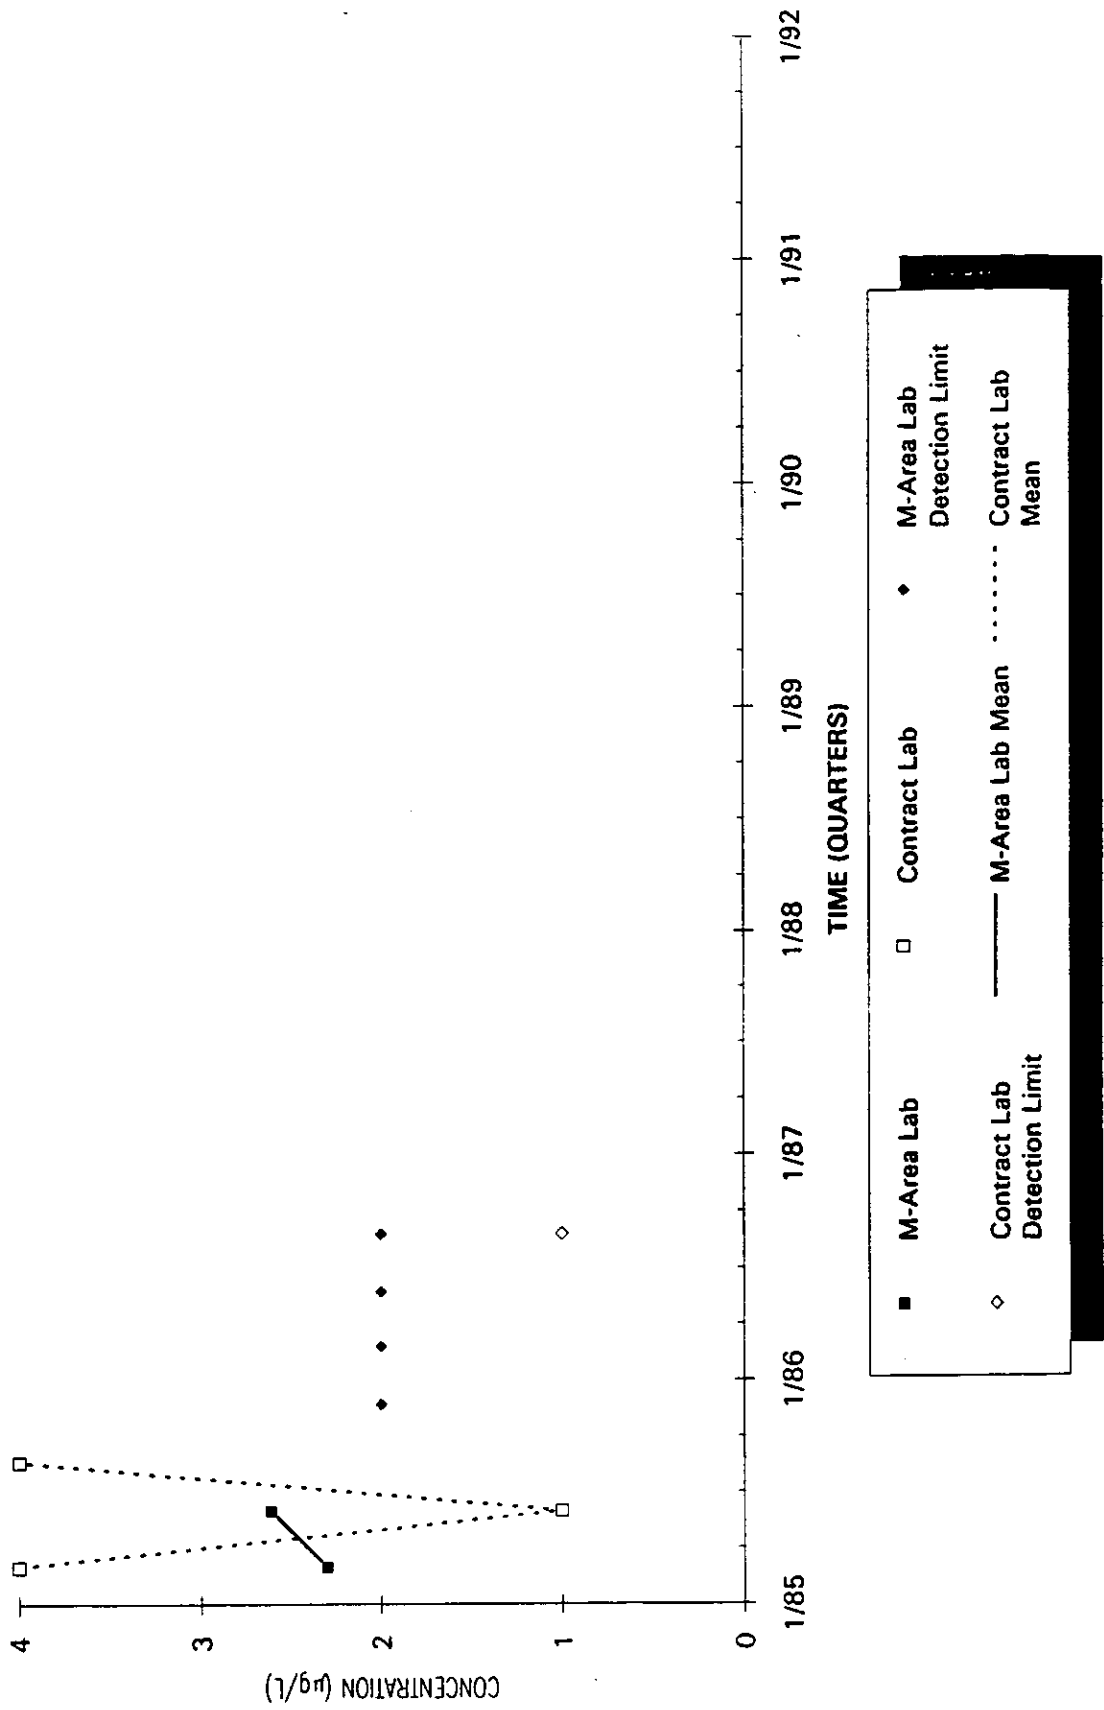

Time Series Plot of Tetrachloroethylene Concentrations Well SRW 8C