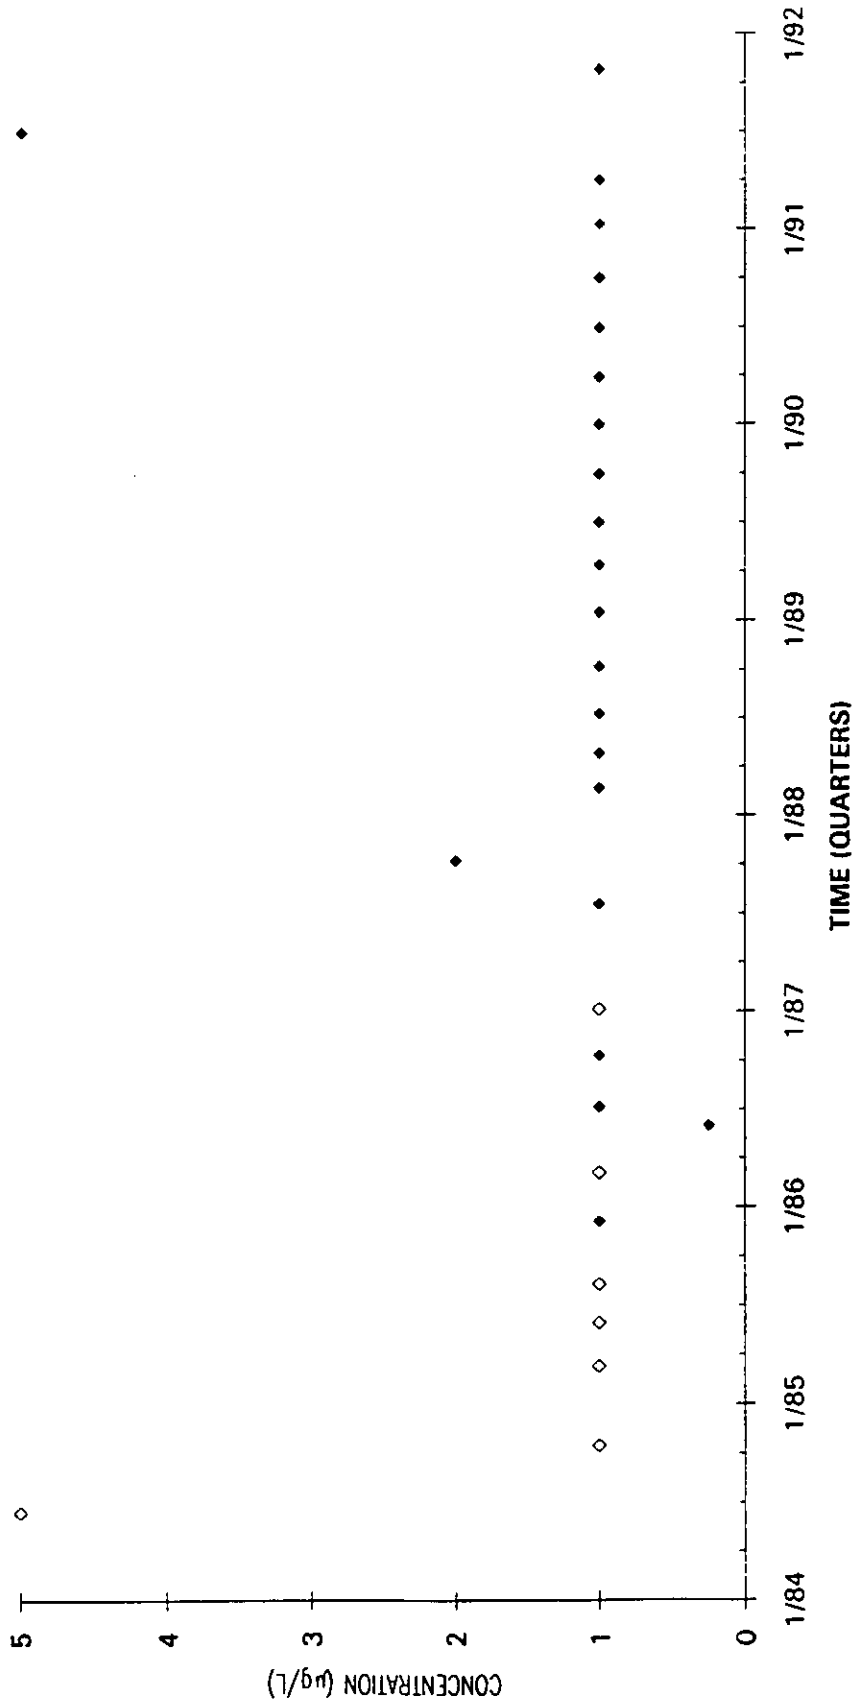

Time Series Plot of Tetrachloroethylene Concentrations Well MSB 32

- M-Area Lab
- Contract Lab
- M-Area Lab Detection Limit
- Contract Lab Detection Limit
- M-Area Lab Mean
- ..... Contract Lab Mean