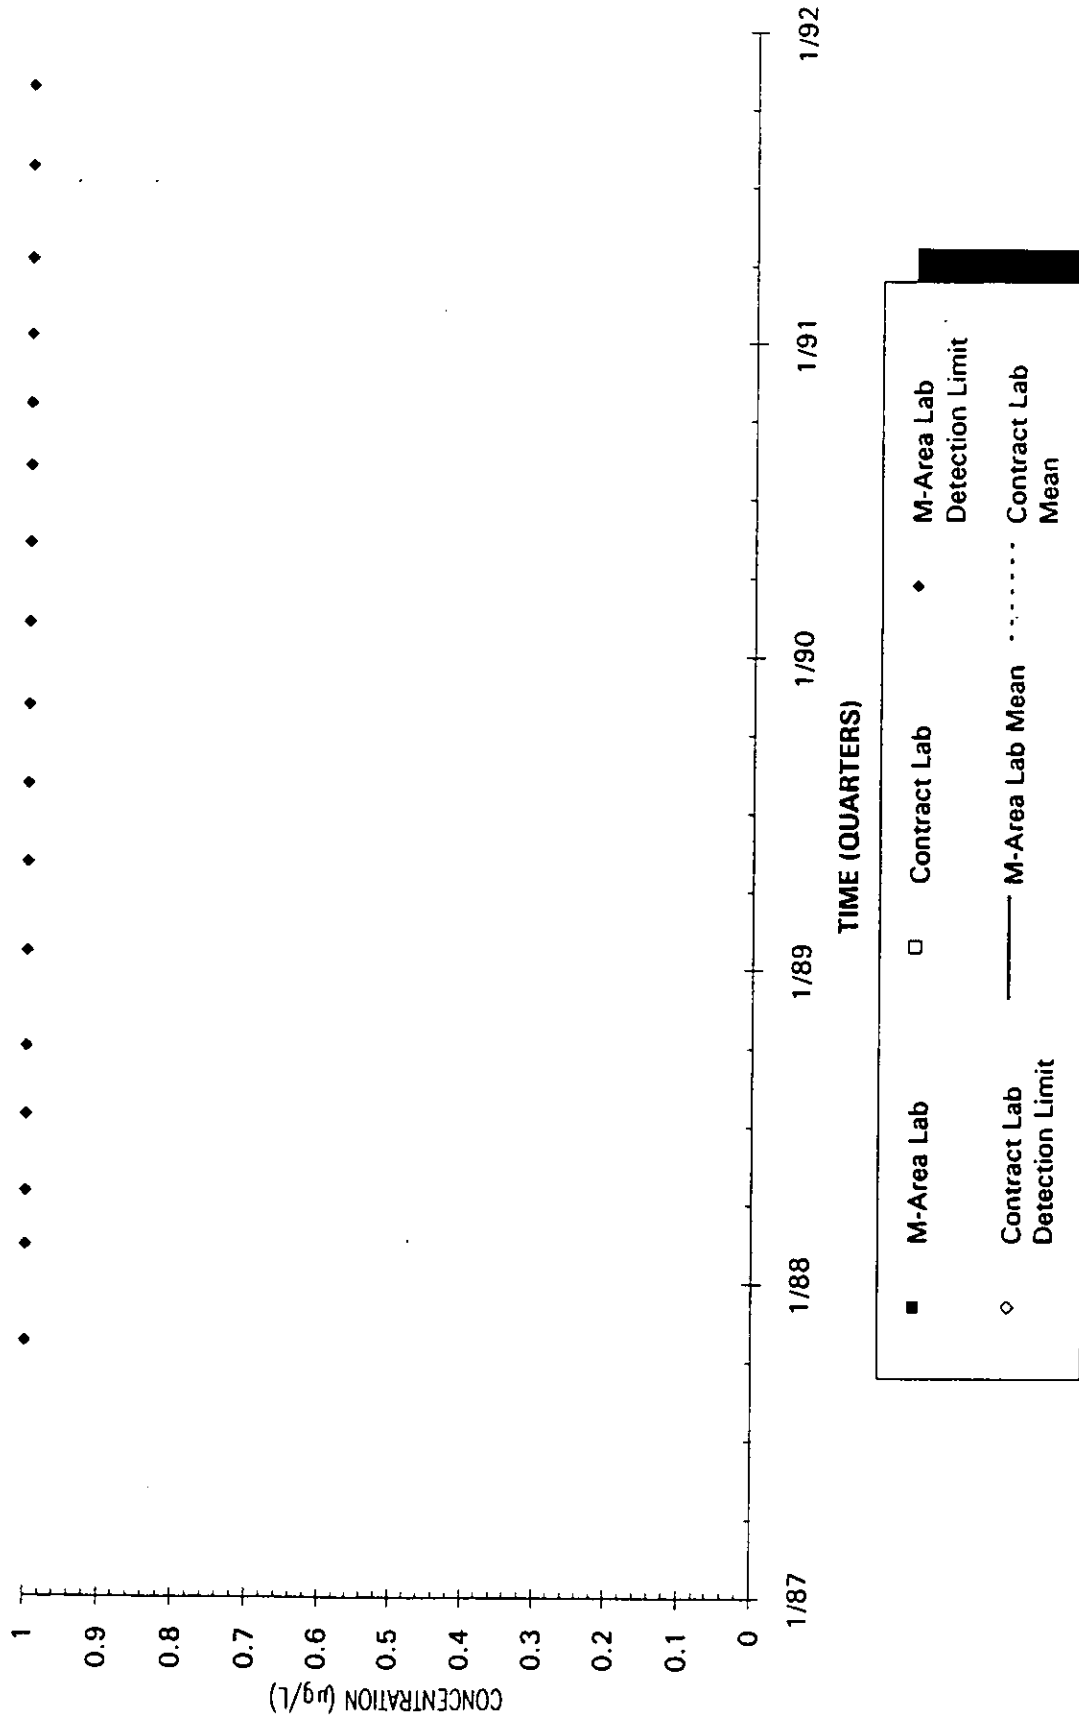

Time Series Plot of Trichloroethylene Concentrations Well MSB 61D