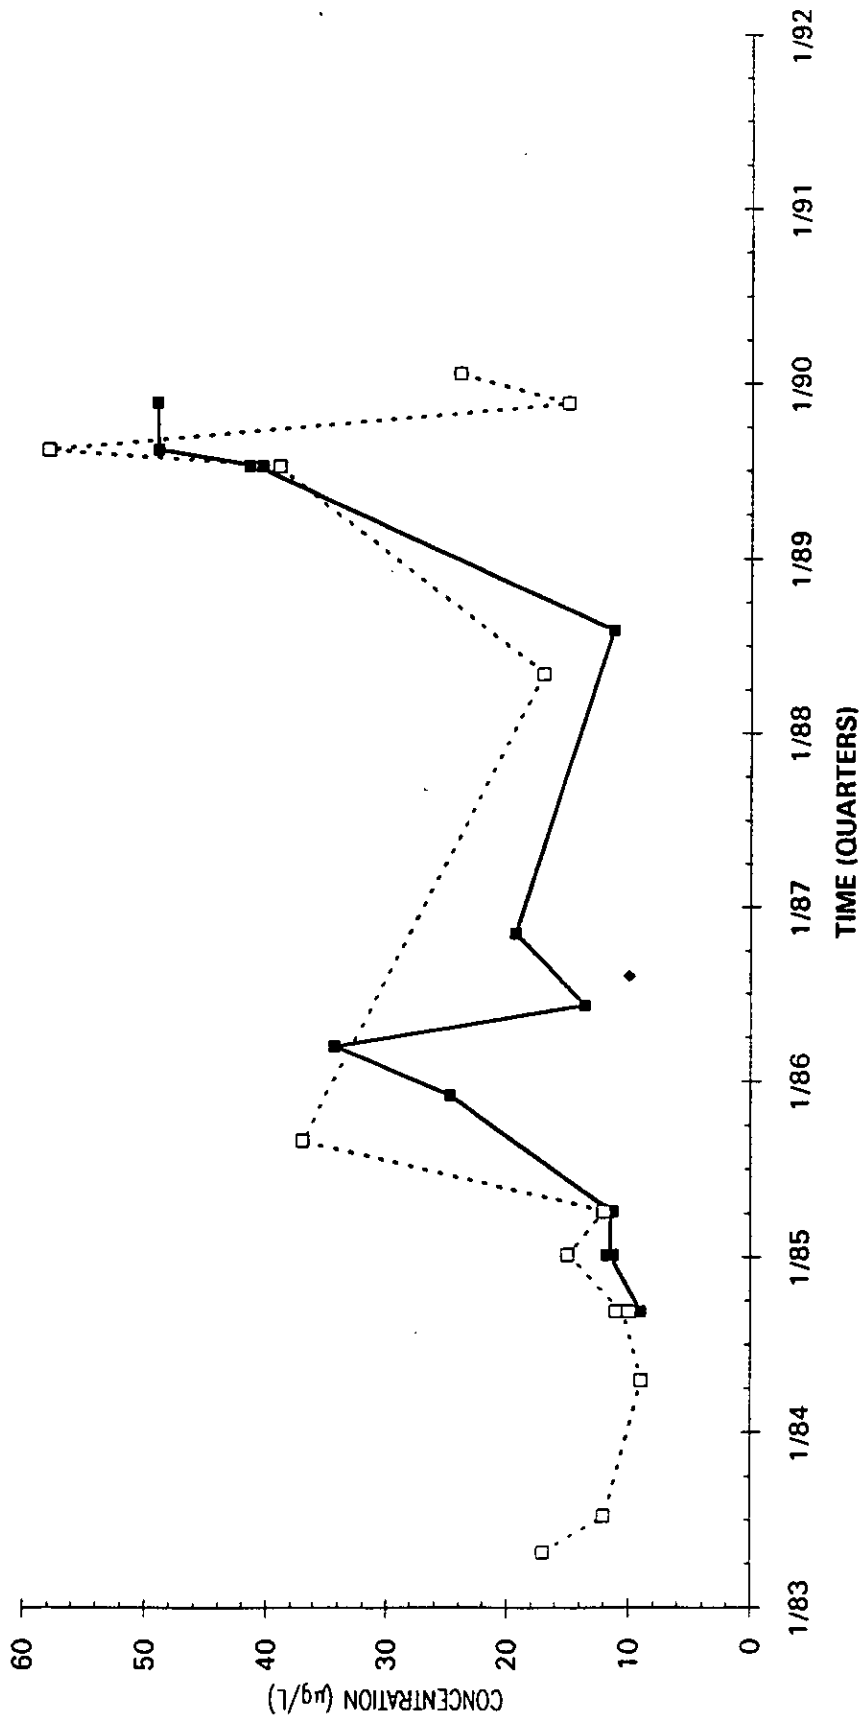

Time Series Plot of Tetrachloroethylene Concentrations Well MSB 13C