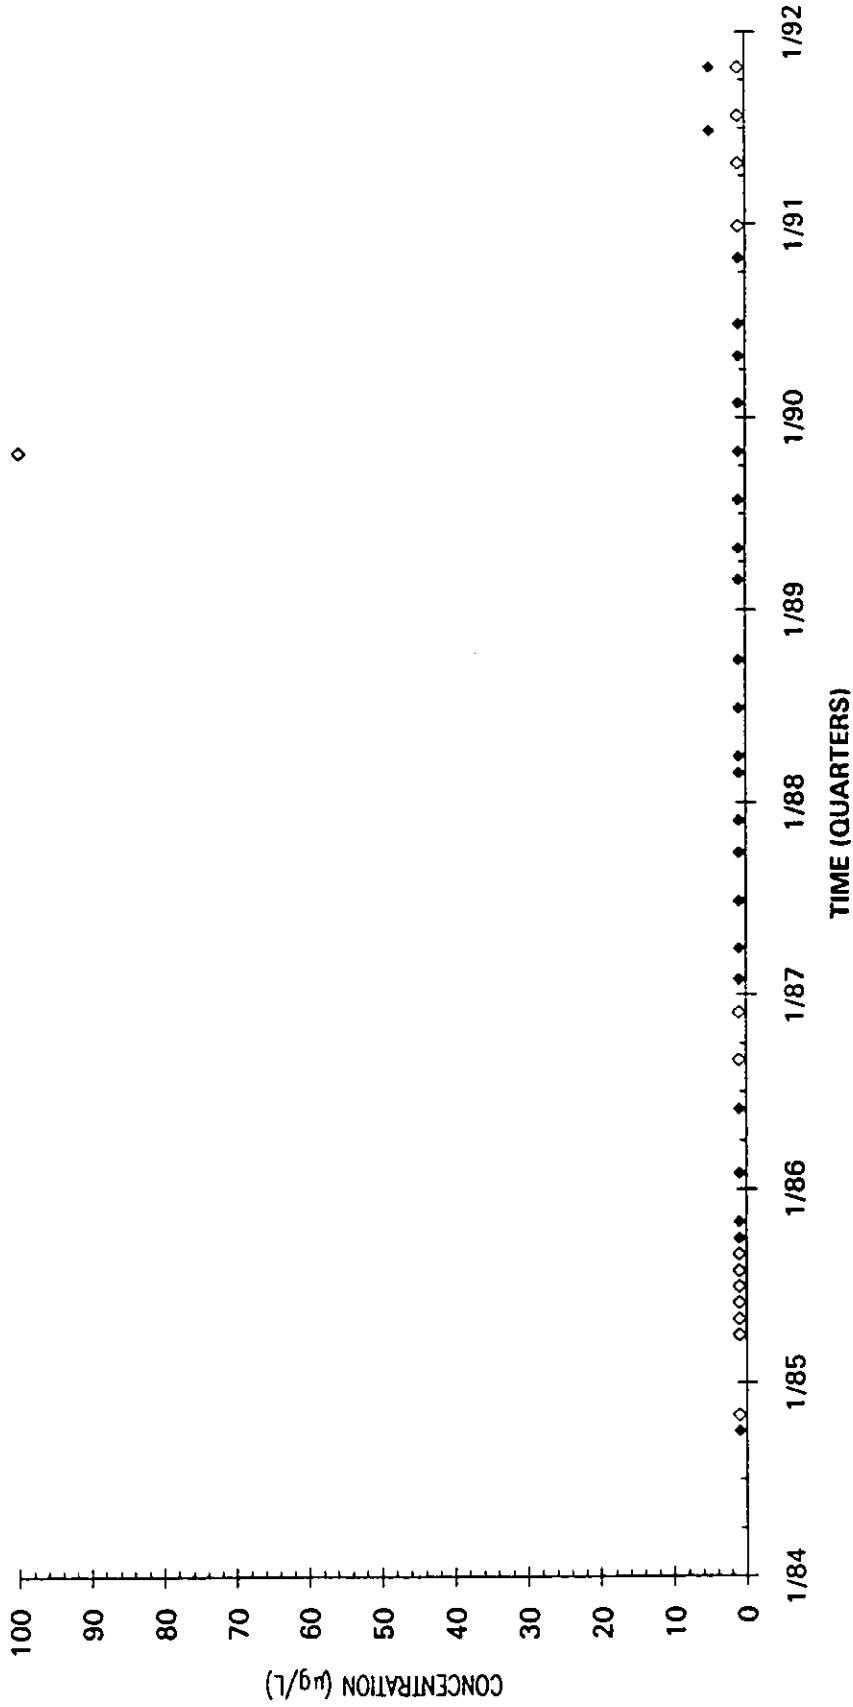

Time Series Plot of Trichloroethylene Concentrations Well ASB 8TA

■	M-Area Lab	□	Contract Lab	◆	M-Area Lab Detection Limit
◇	Contract Lab Detection Limit	—	M-Area Lab Mean	.....	Contract Lab Mean