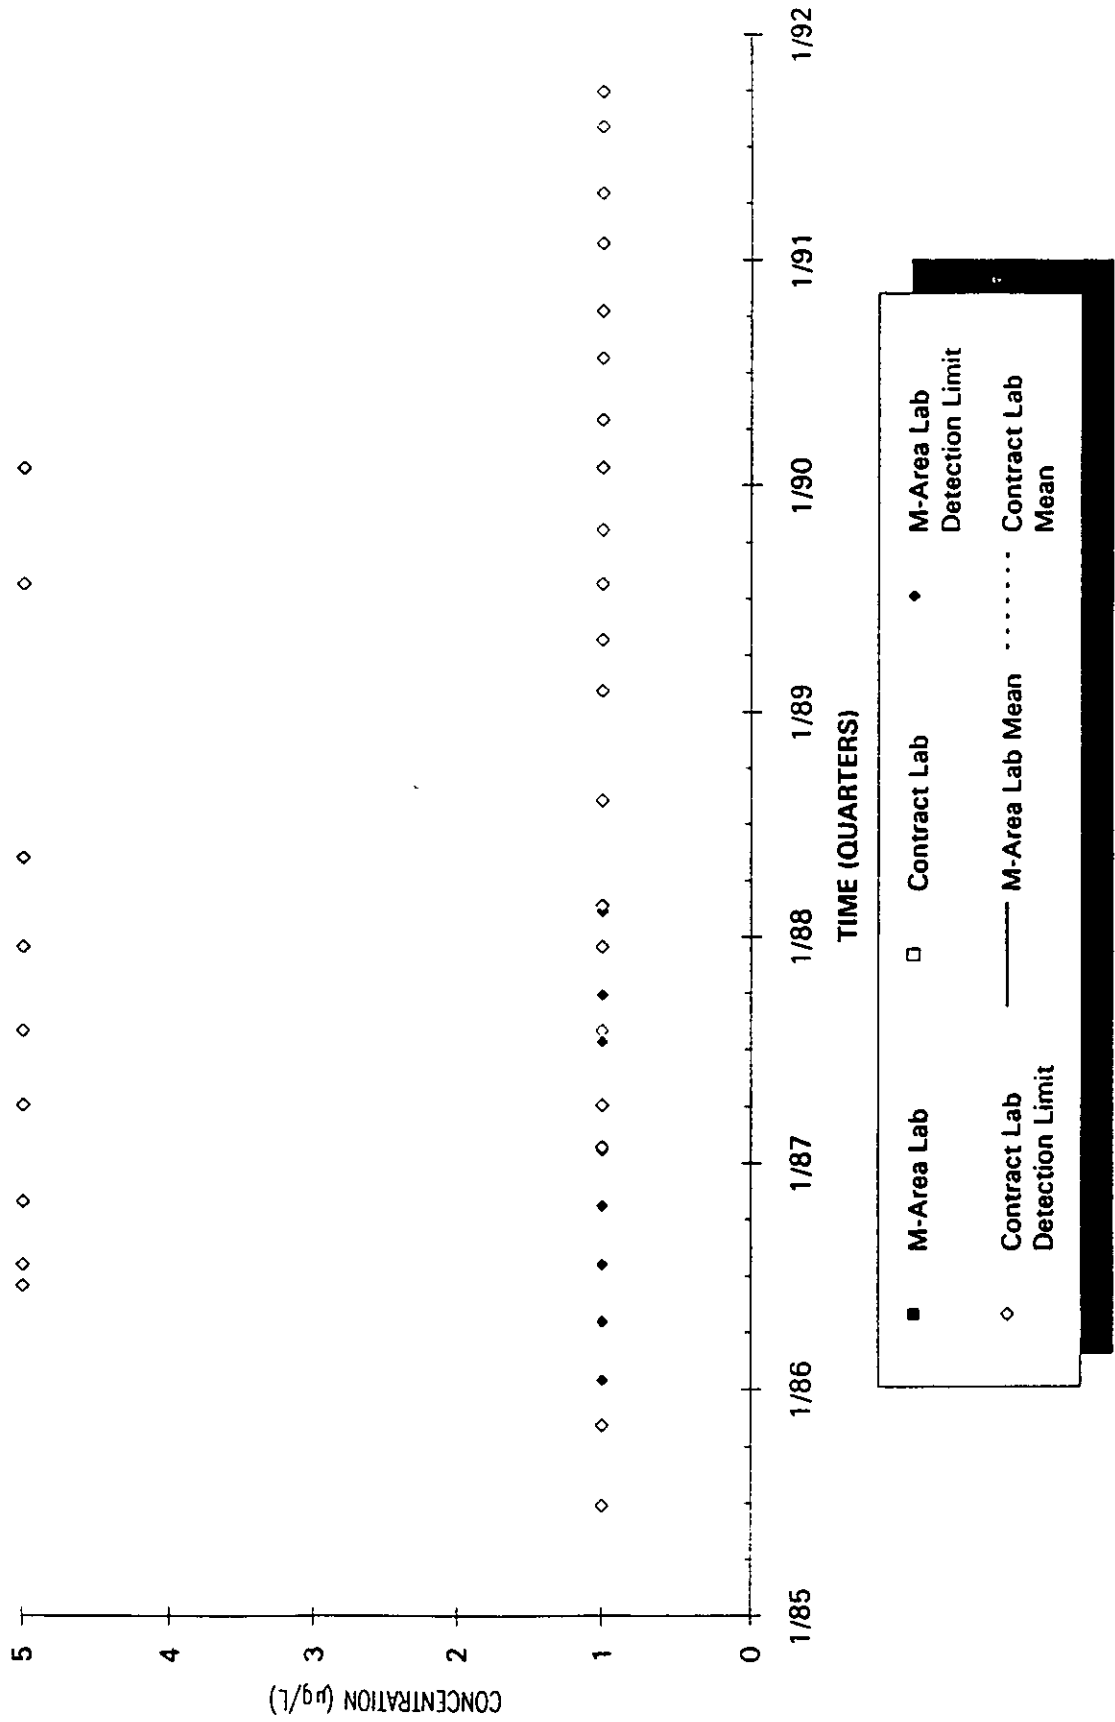

Time Series Plot of Tetrachloroethylene Concentrations Well MSB 43D