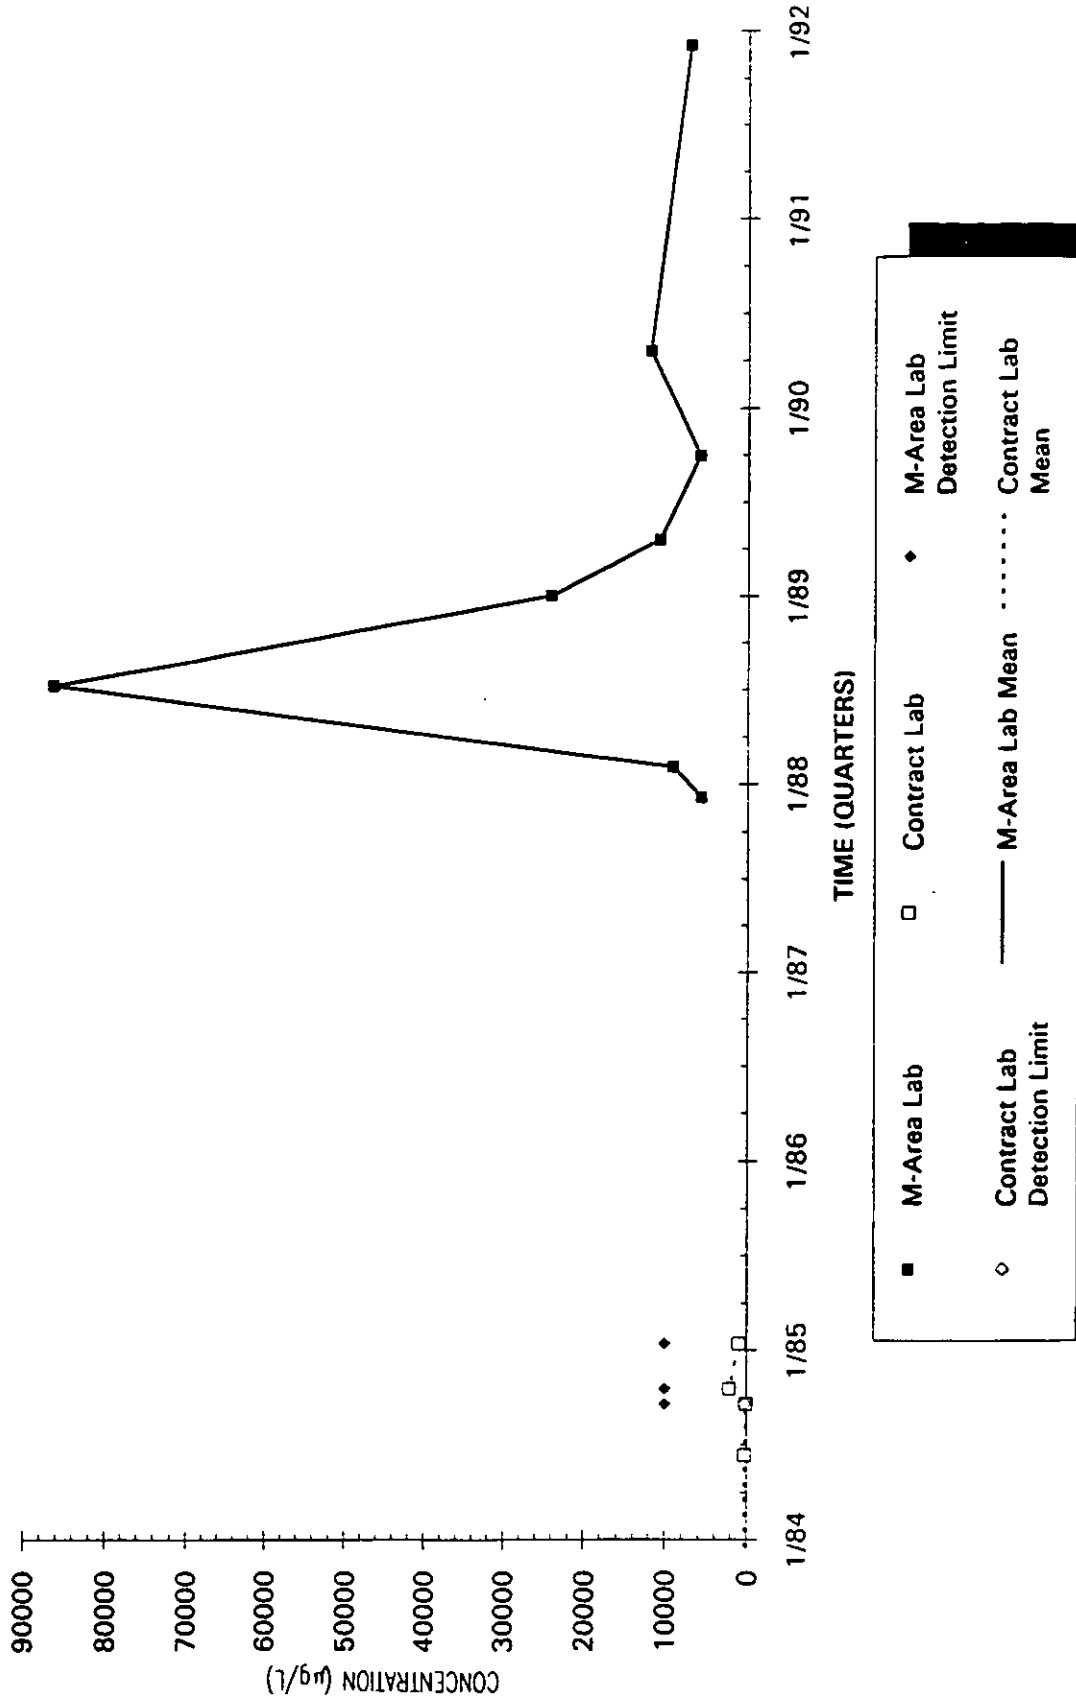

Time Series Plot of Tetrachloroethylene Concentrations Well MSB 27A