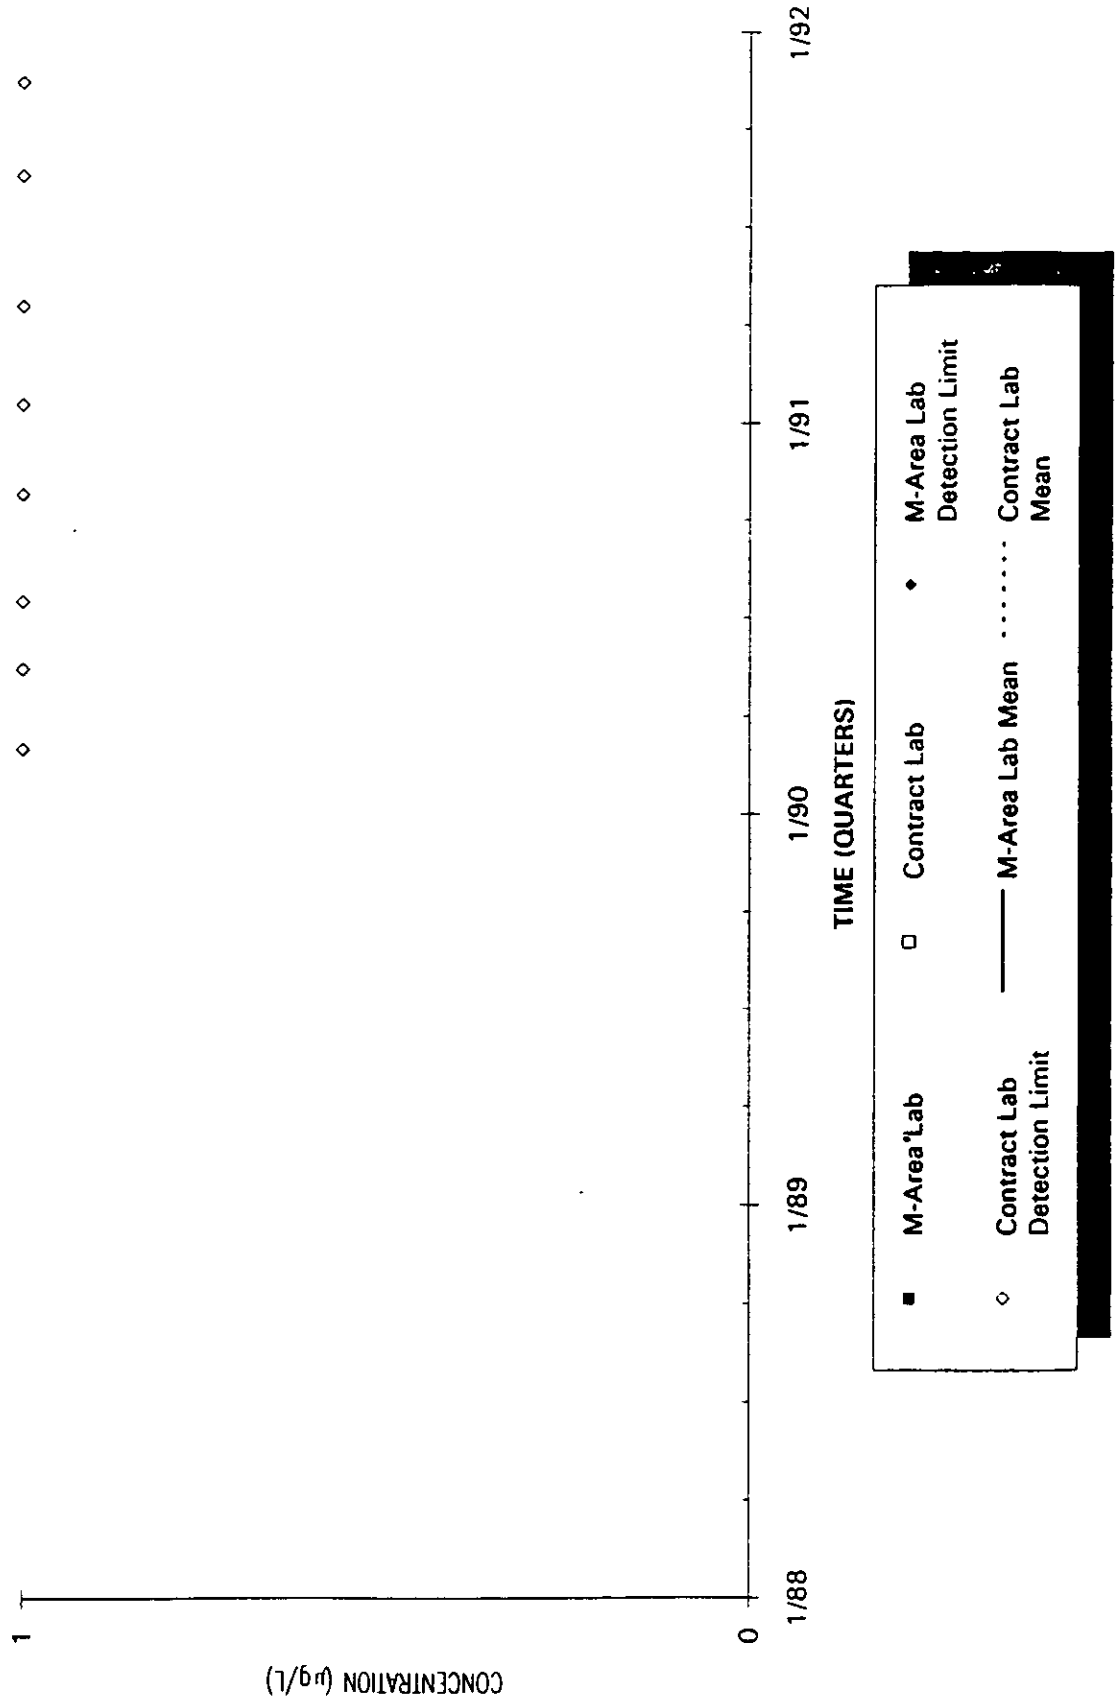

Time Series Plot of Tetrachloroethylene Concentrations Well AMB 11D