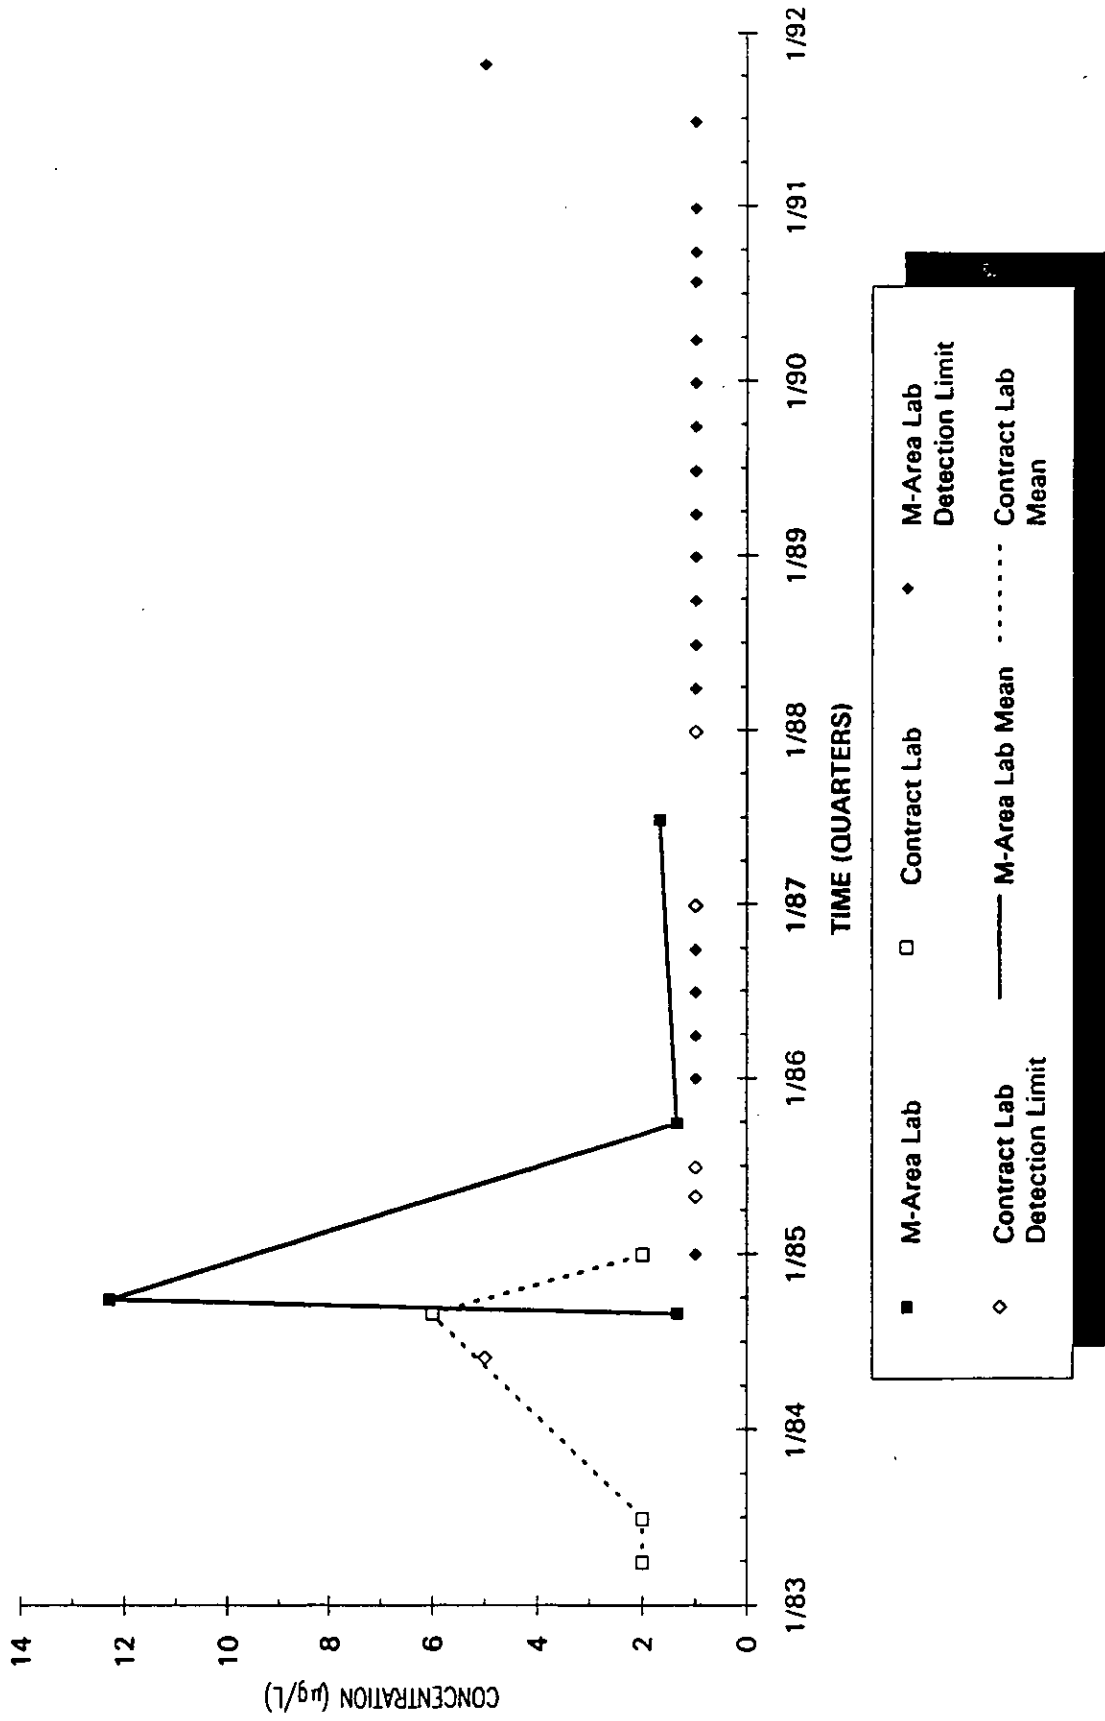

Time Series Plot of Trichloroethylene Concentrations Well AC 2A