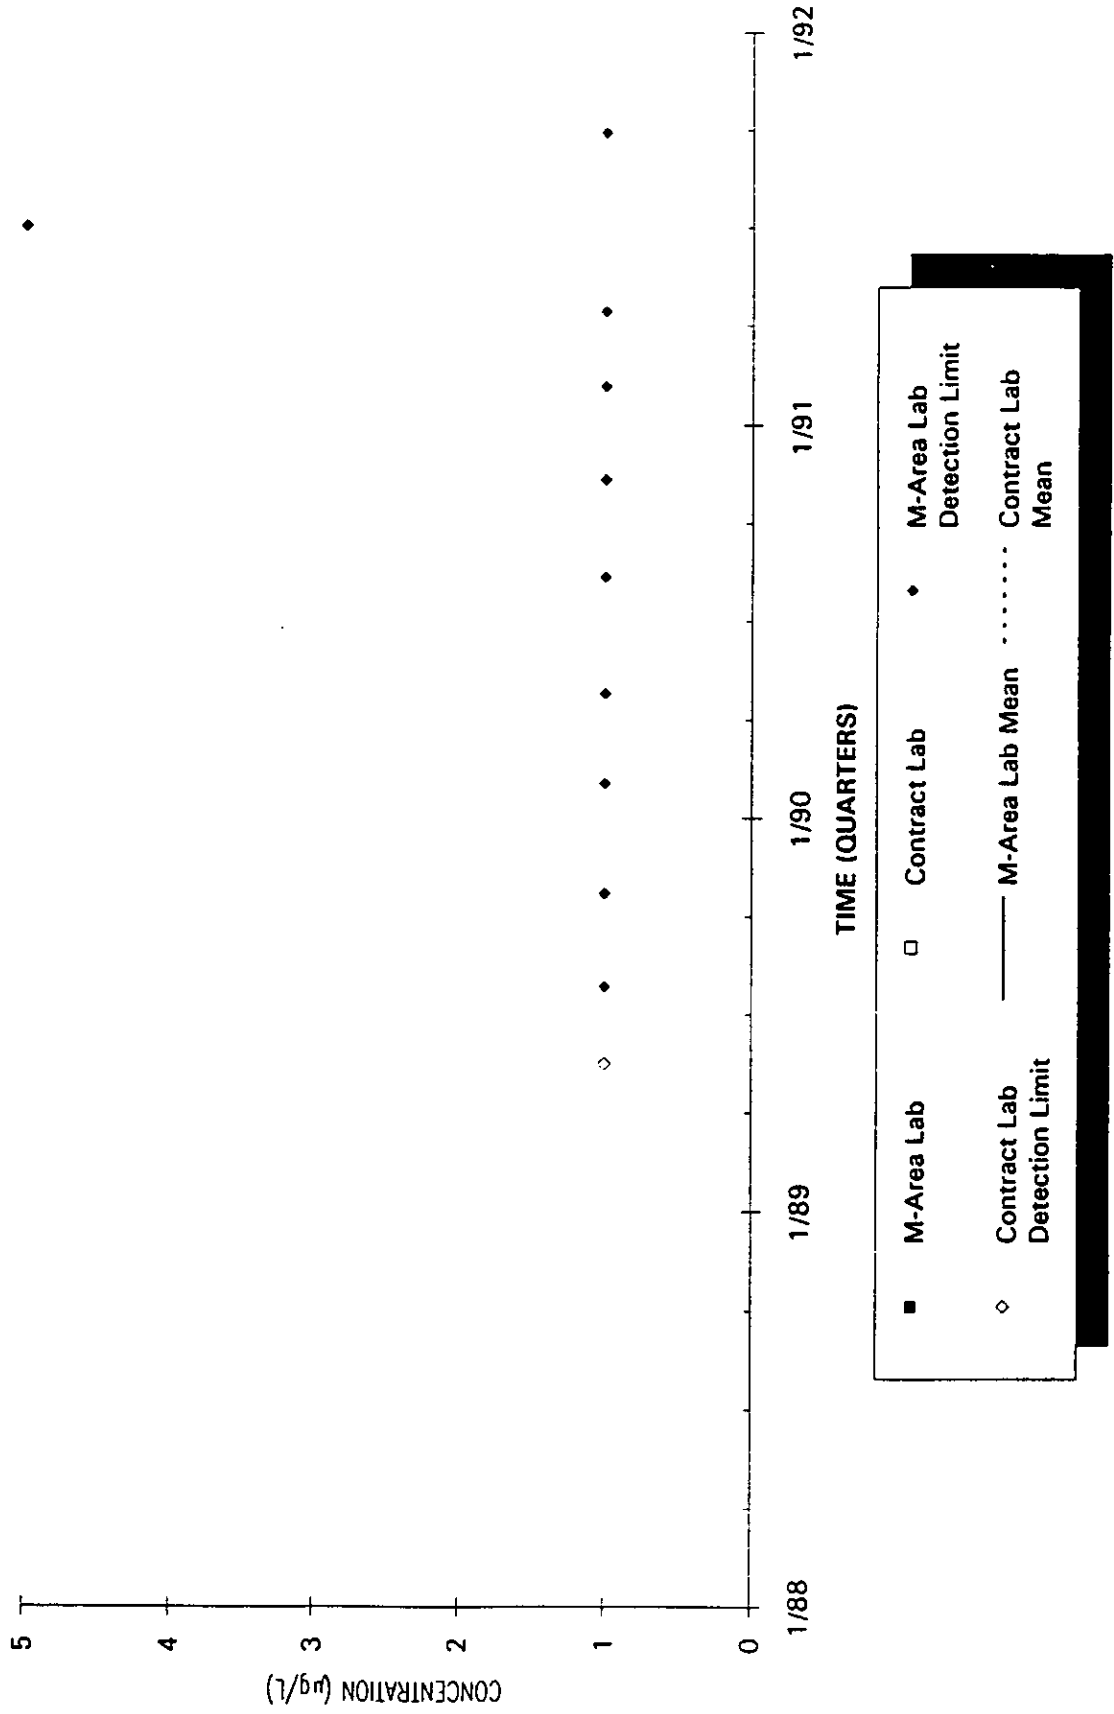

Time Series Plot of Tetrachloroethylene Concentrations Well MSB 83C