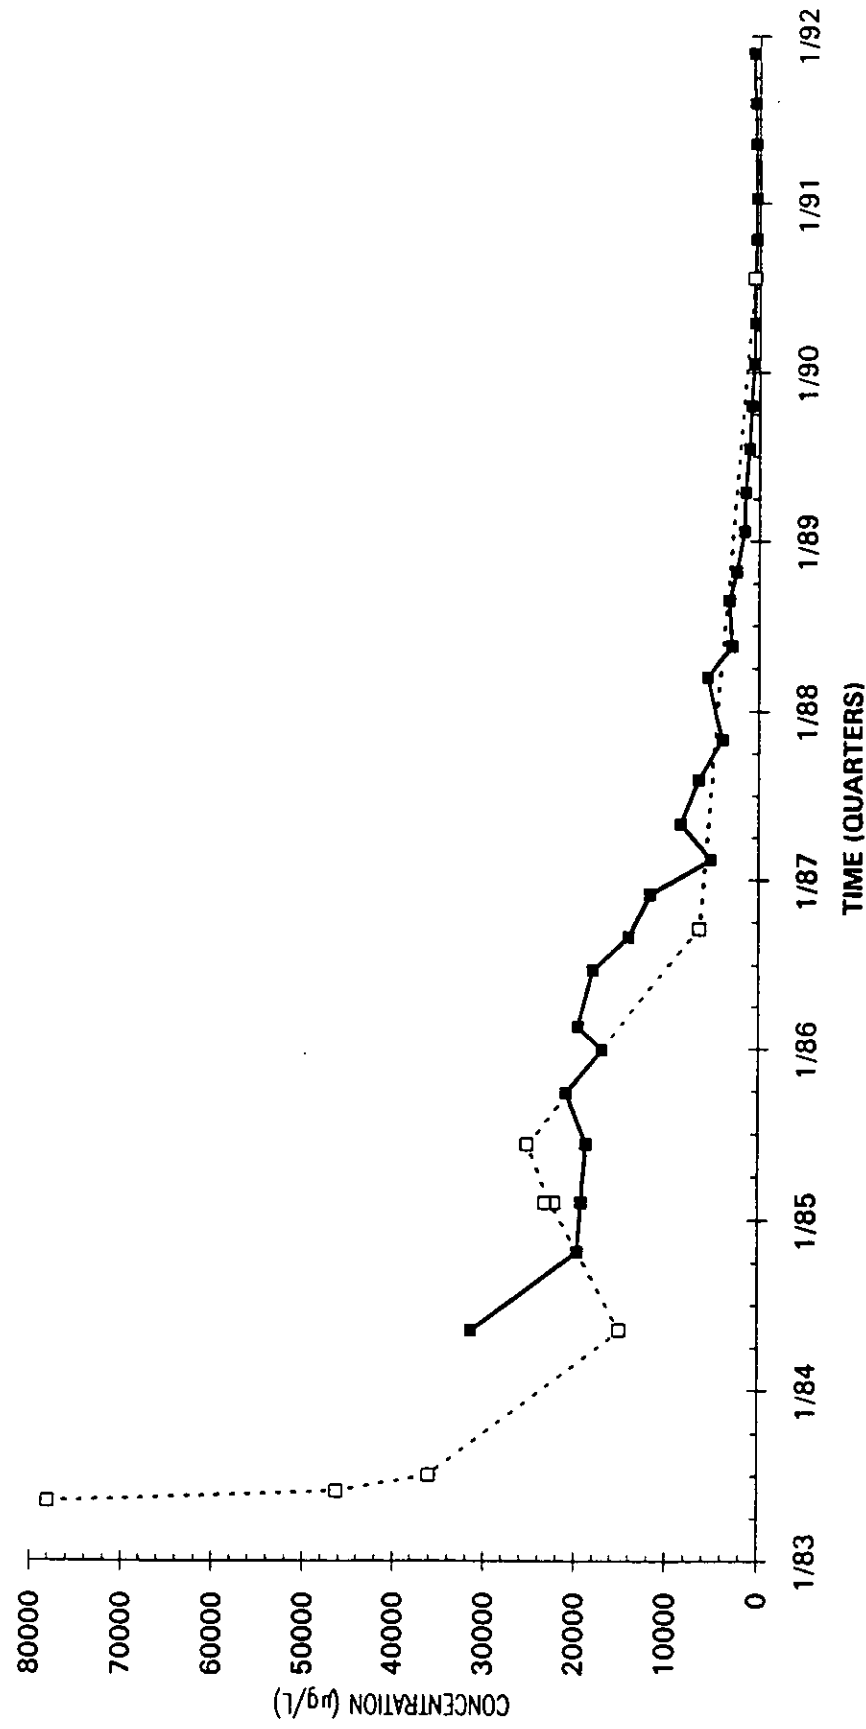

Time Series Plot of Trichloroethylene Concentrations Well MSB 23B

- M-Area Lab
- Contract Lab
- Contract Lab Detection Limit
- ..... M-Area Lab Mean
- ..... Contract Lab Mean