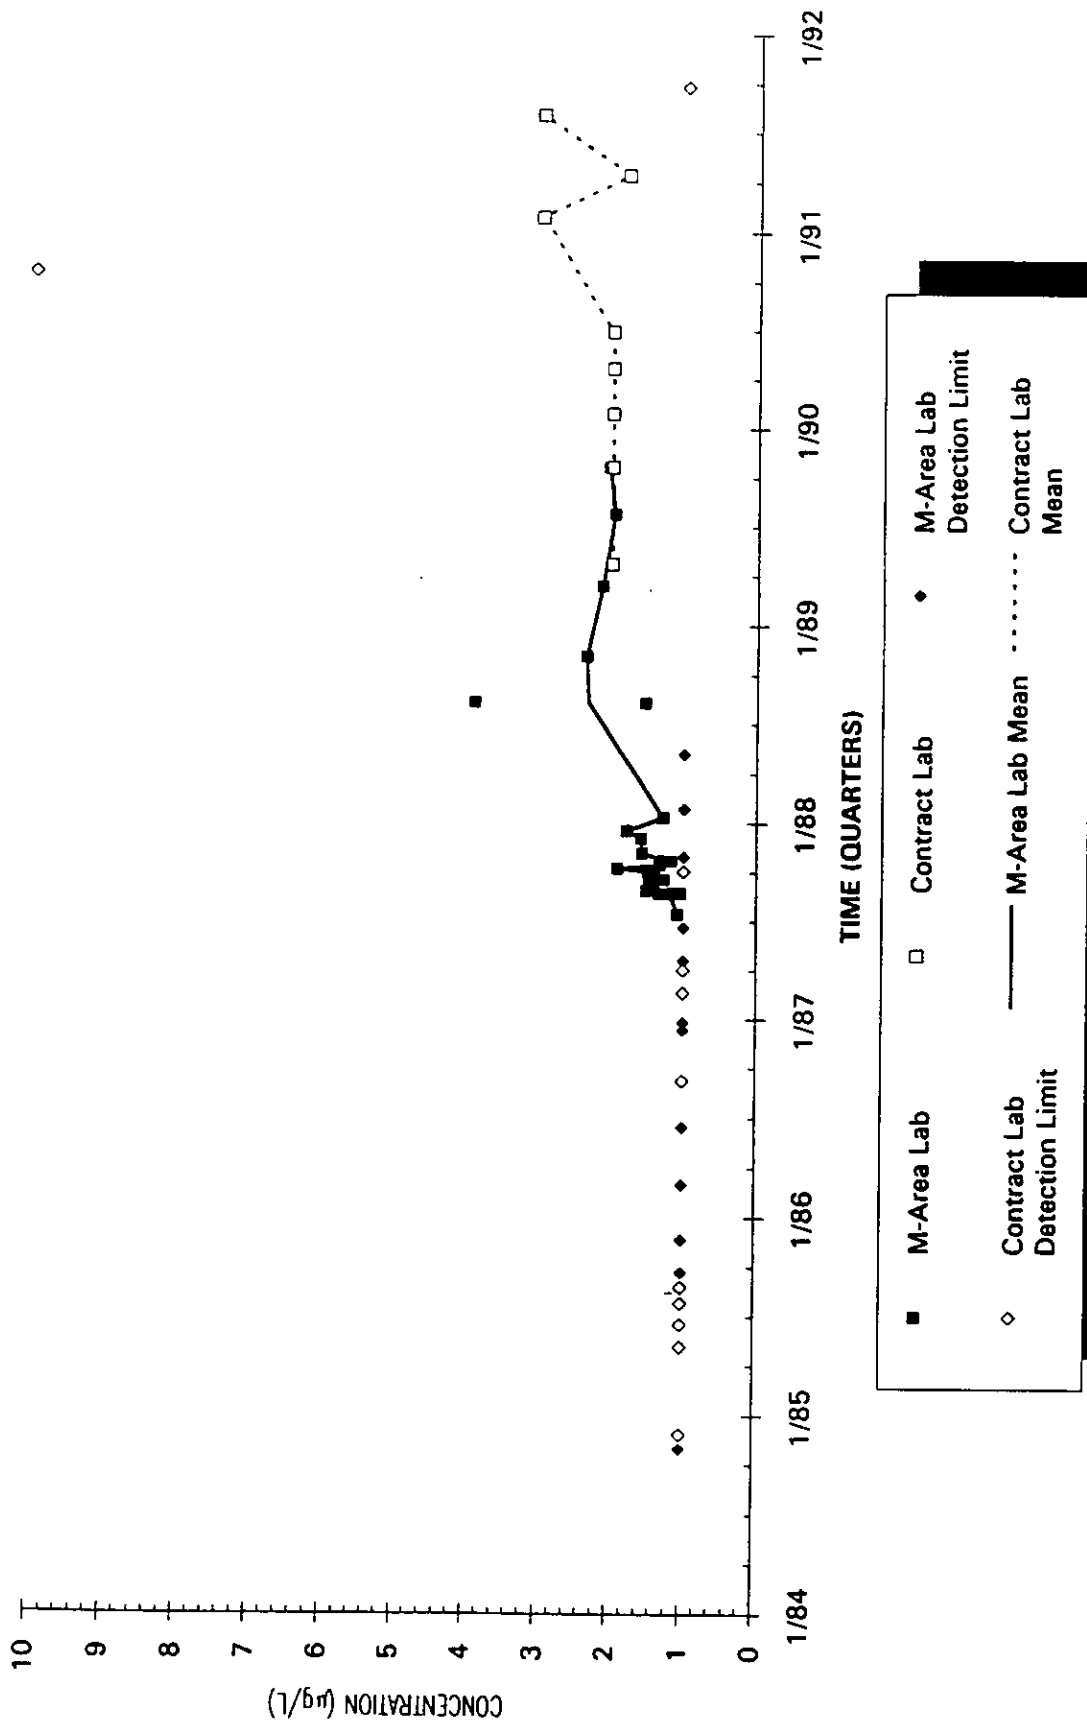

Time Series Plot of Trichloroethylene Concentrations Well MSB 29TA