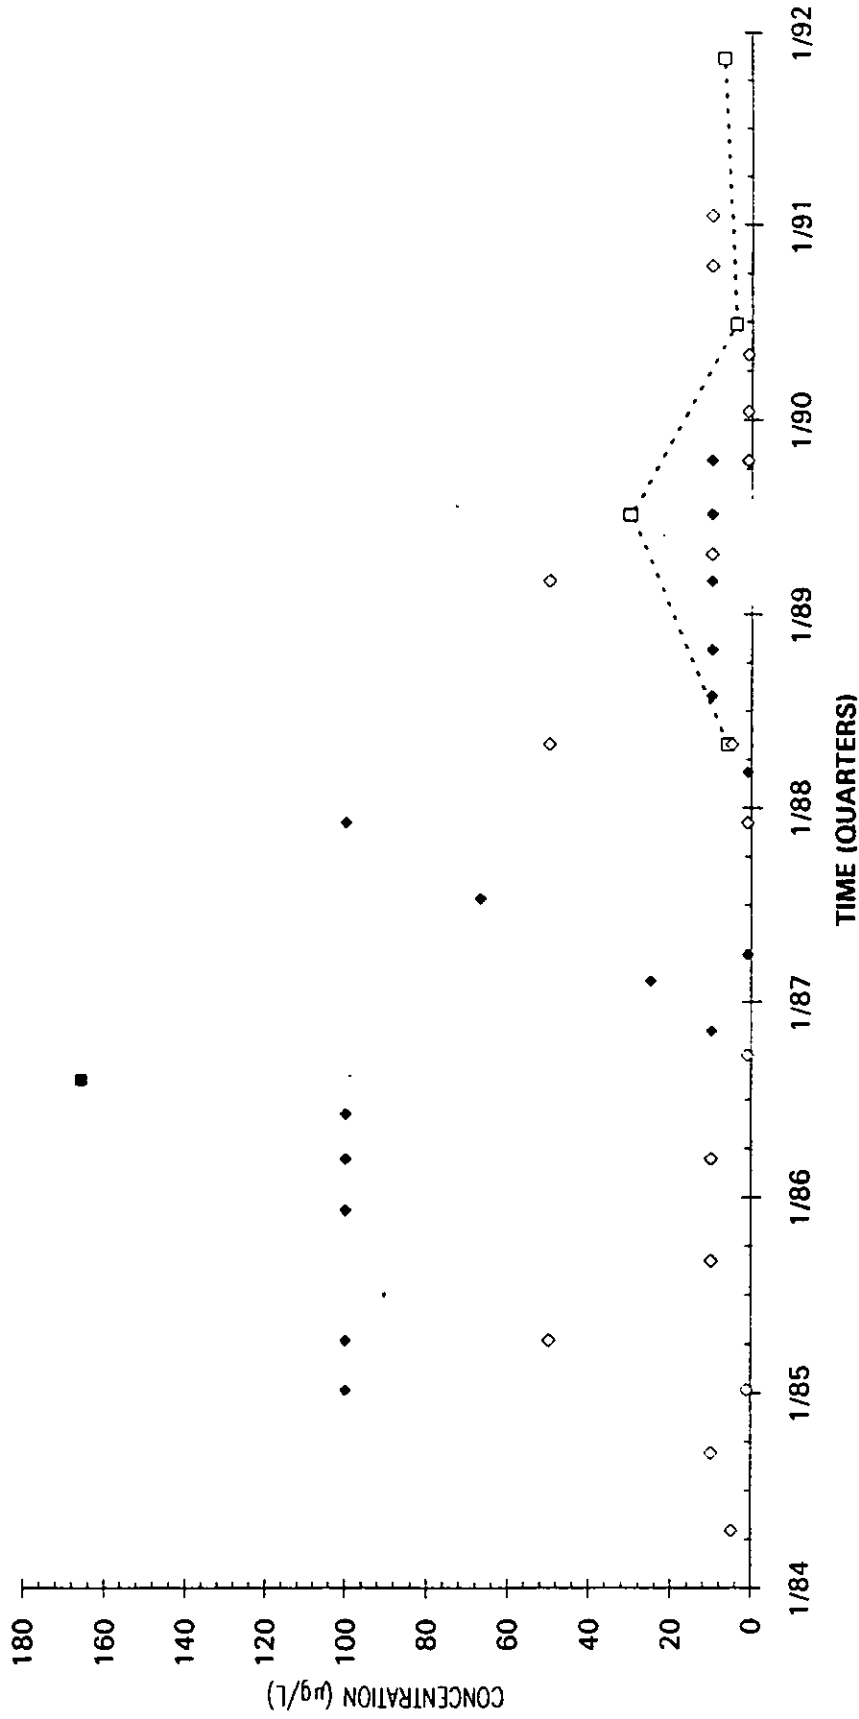

Time Series Plot of Tetrachloroethylene Concentrations Well MSB 12A