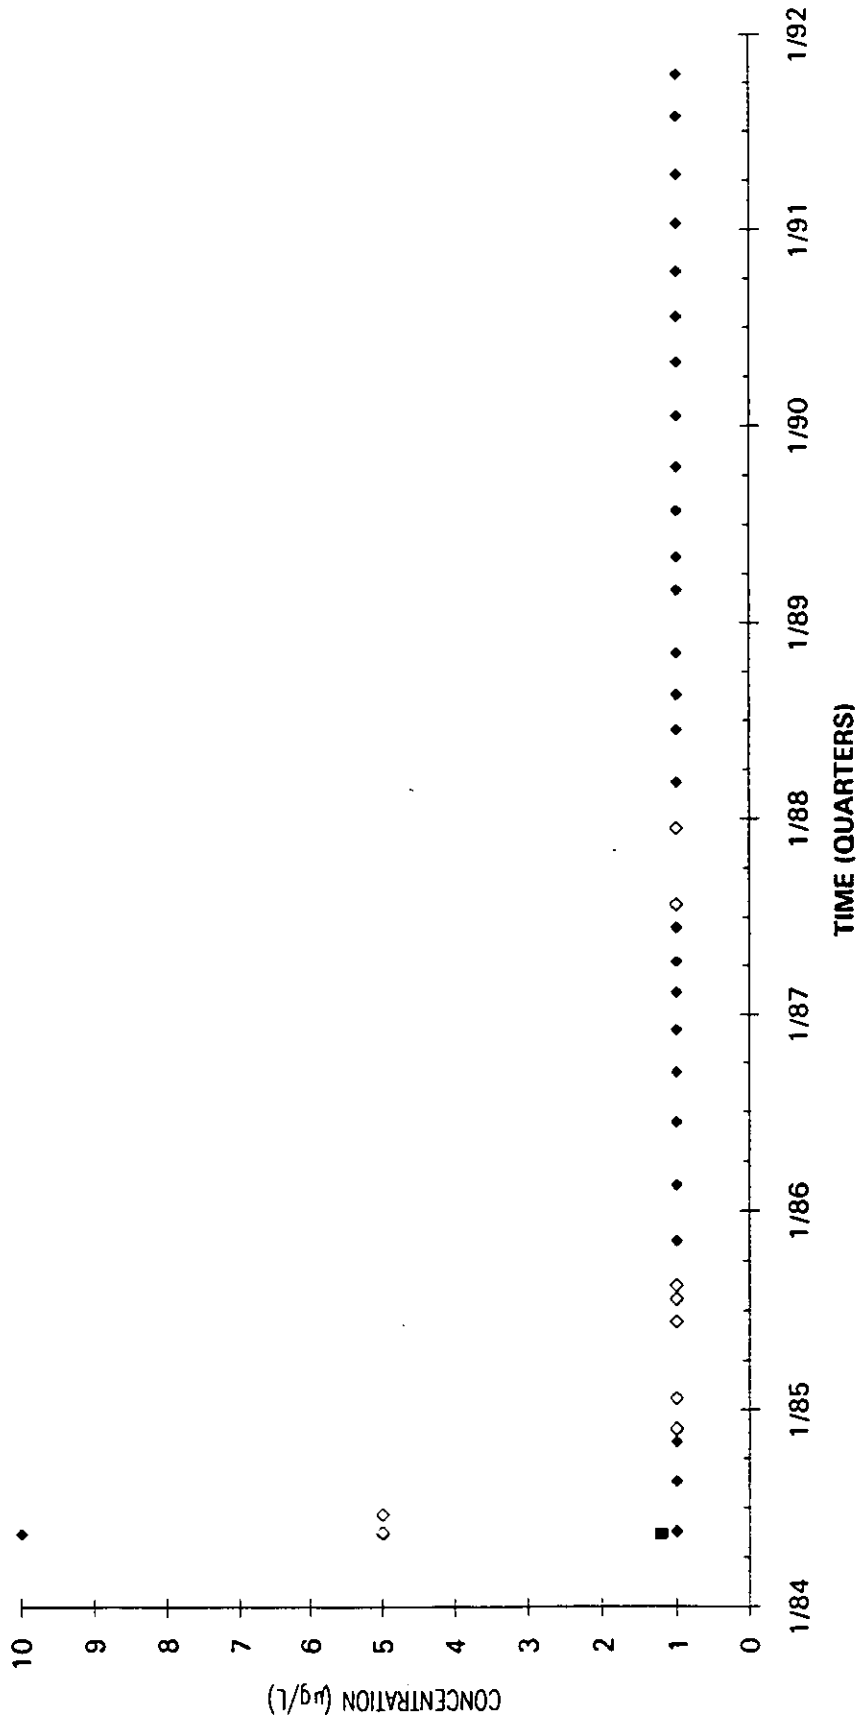

Time Series Plot of Tetrachloroethylene Concentrations Well MSB 34TA

- M-Area Lab
- Contract Lab
- M-Area Lab Detection Limit
- Contract Lab Detection Limit
- M-Area Lab Mean
- ..... Contract Lab Mean