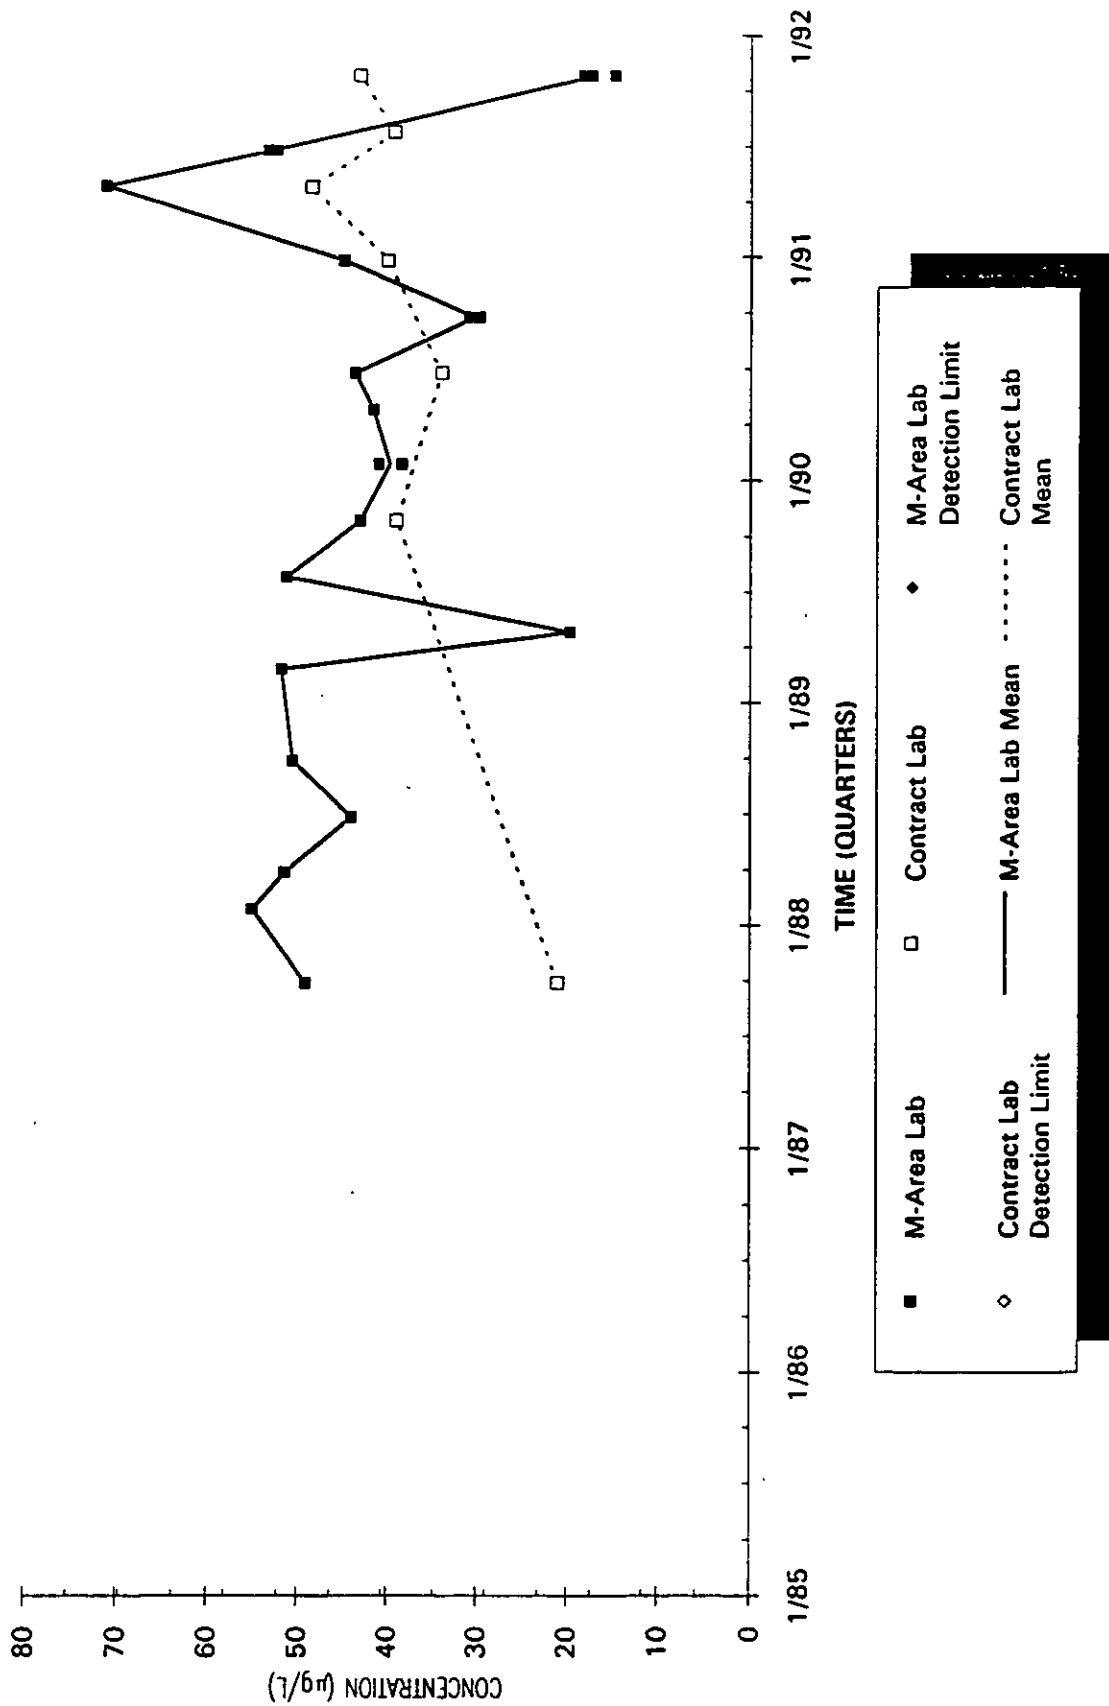

Time Series Plot of Trichloroethylene Concentrations Well ASB 9B