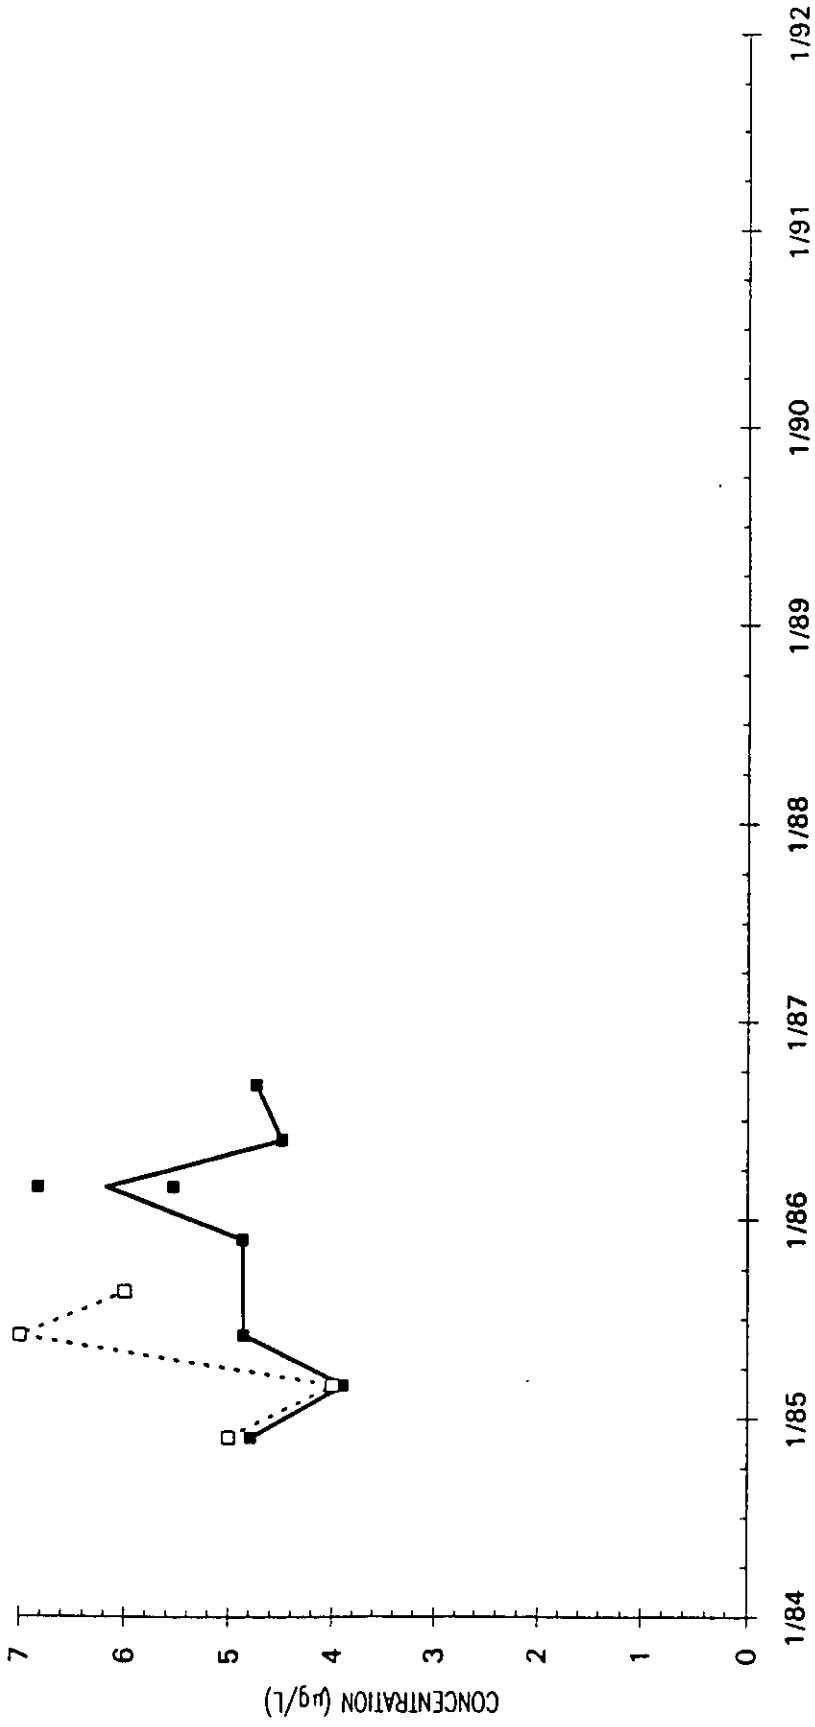

Time Series Plot of Trichloroethylene Concentrations Well SRW 9C

- M-Area Lab
- Contract Lab
- M-Area Lab Detection Limit
- Contract Lab Detection Limit
- M-Area Lab Mean
- ..... Contract Lab Mean