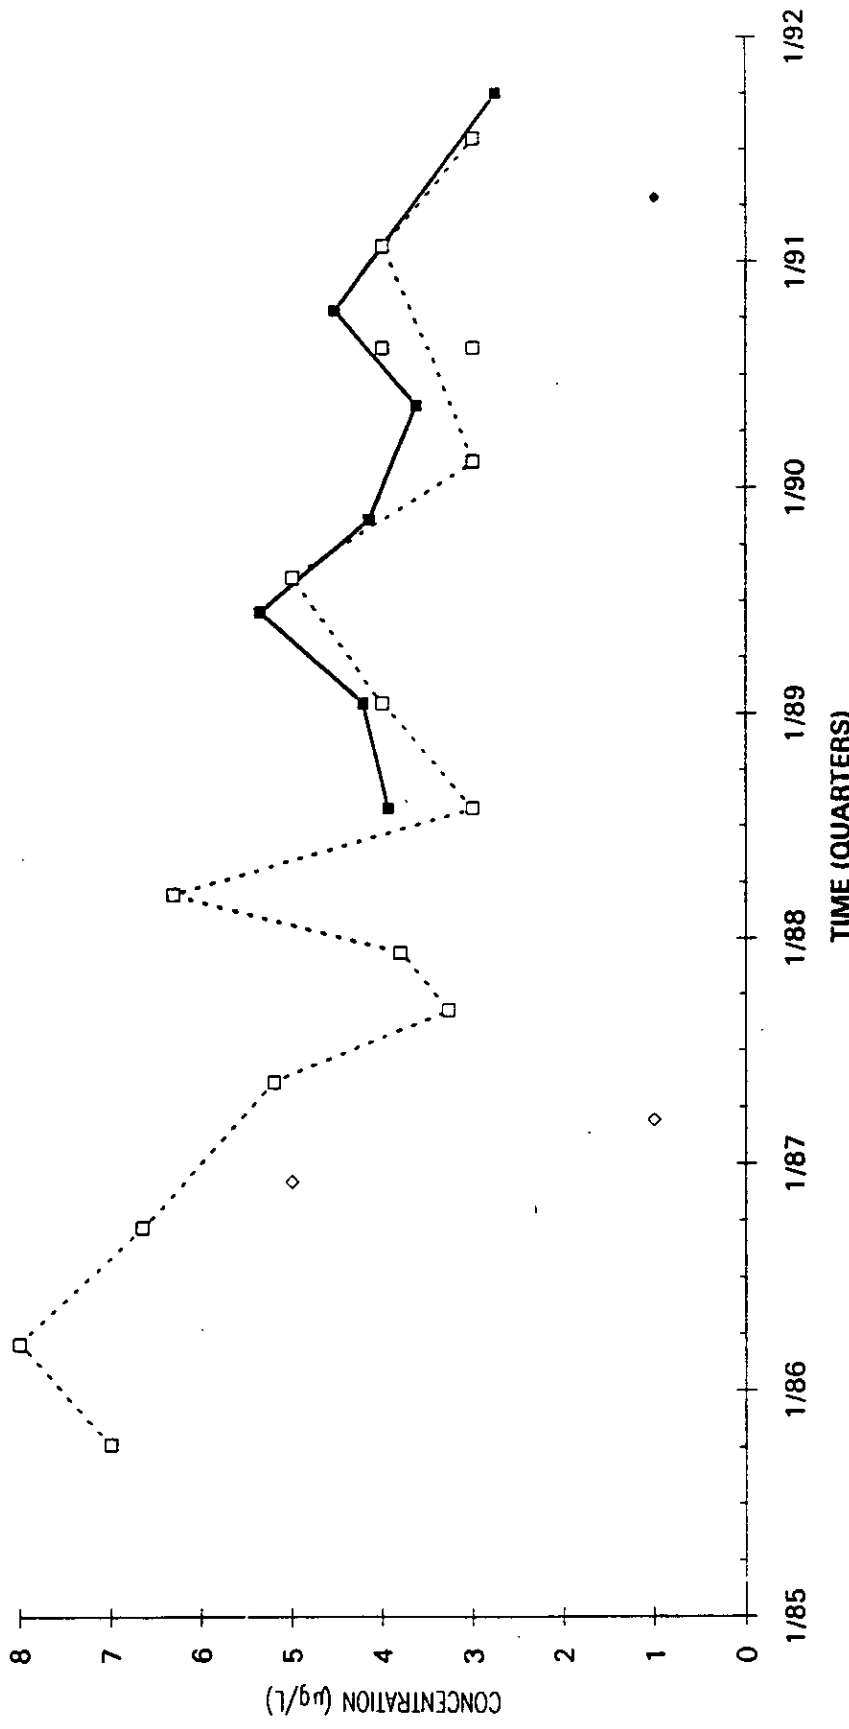

Time Series Plot of Tetrachloroethylene Concentrations Well SRW 11

■	M-Area Lab	□	Contract Lab	◆	M-Area Lab Detection Limit
◇	Contract Lab Detection Limit	—	M-Area Lab Mean	.....	Contract Lab Mean