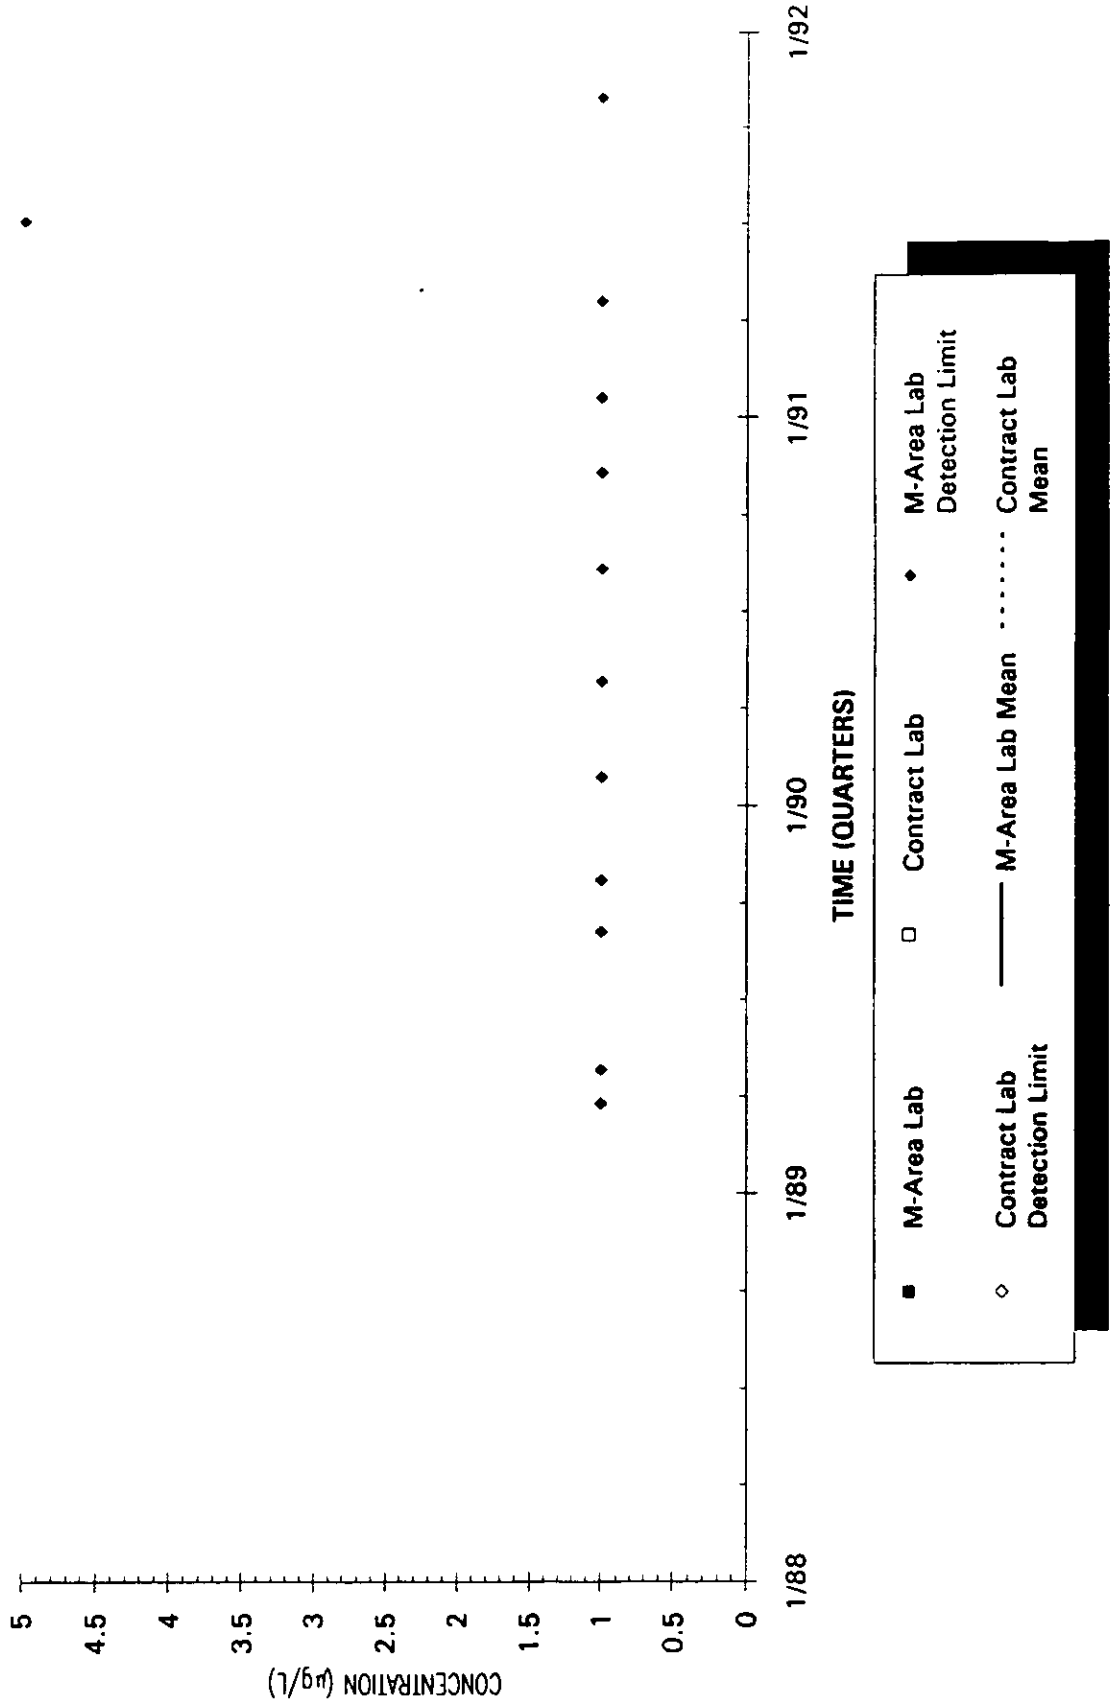

Time Series Plot of Trichloroethylene Concentrations Well MSB 69TA