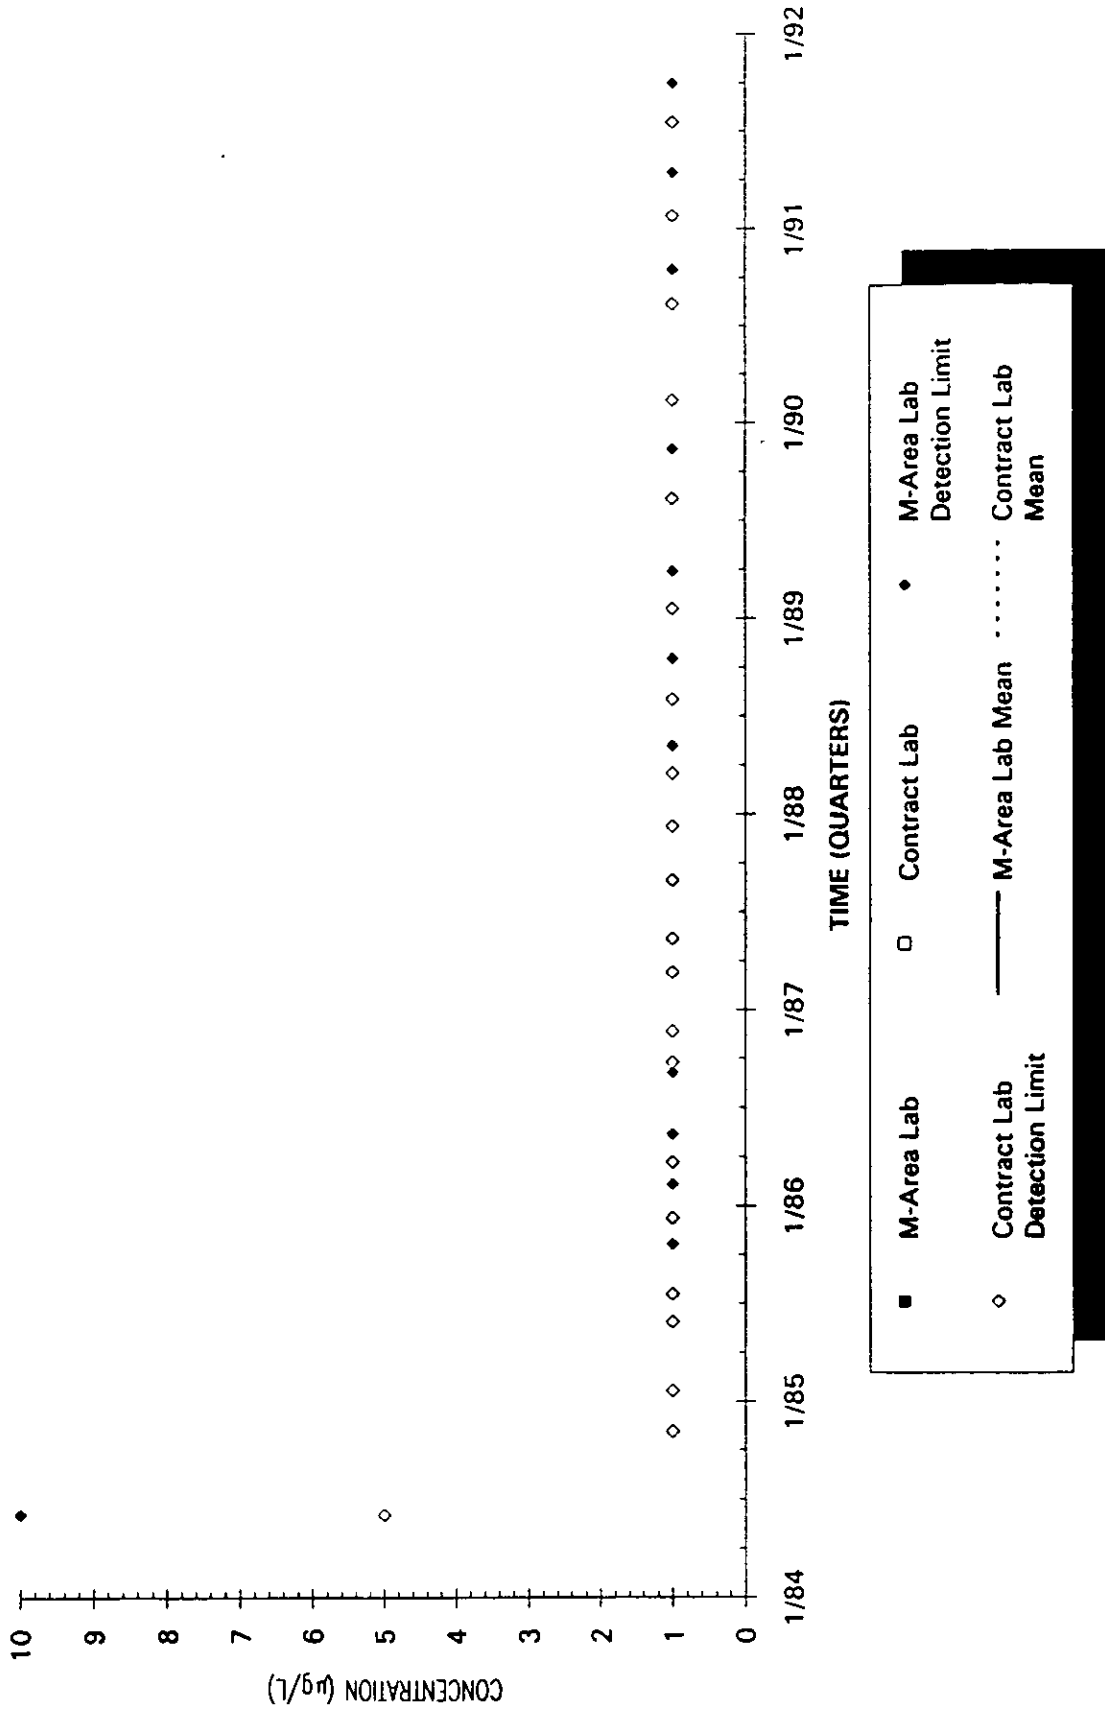

Time Series Plot of Trichloroethylene Concentrations Well SRW 9B