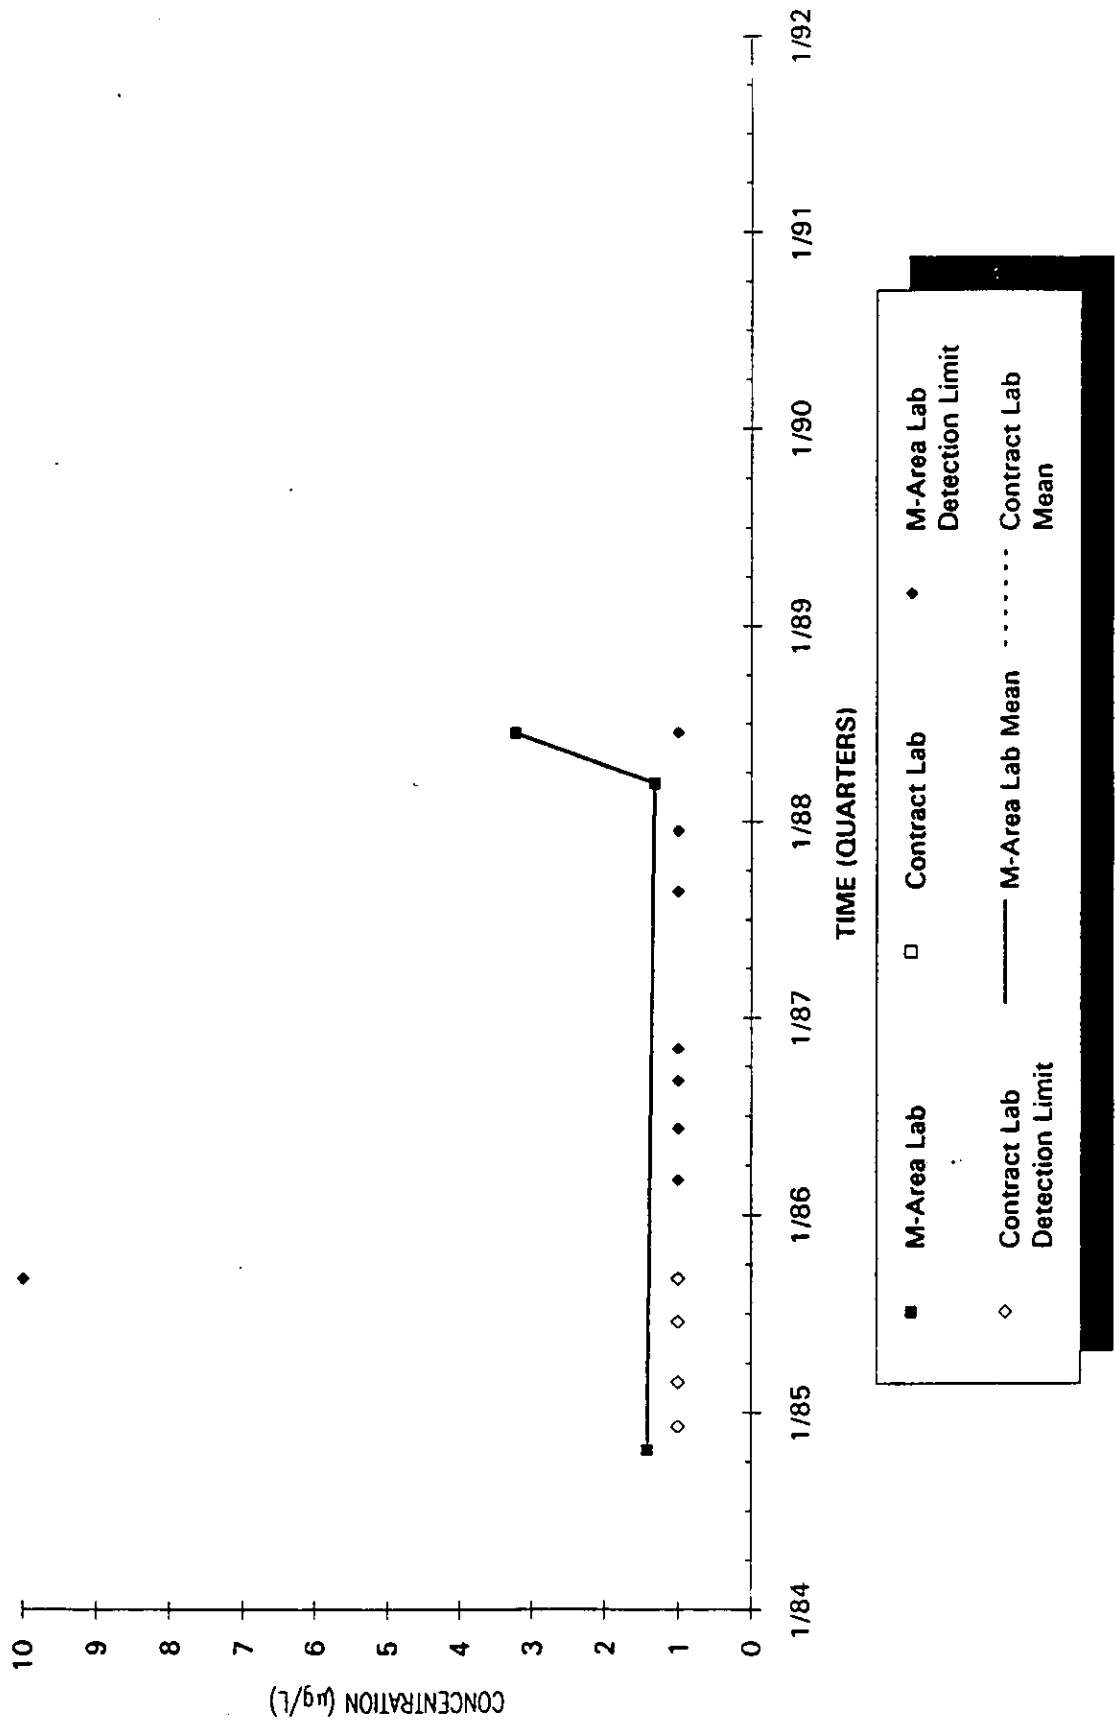

Time Series Plot of Tetrachloroethylene Concentrations Well MSB 46C