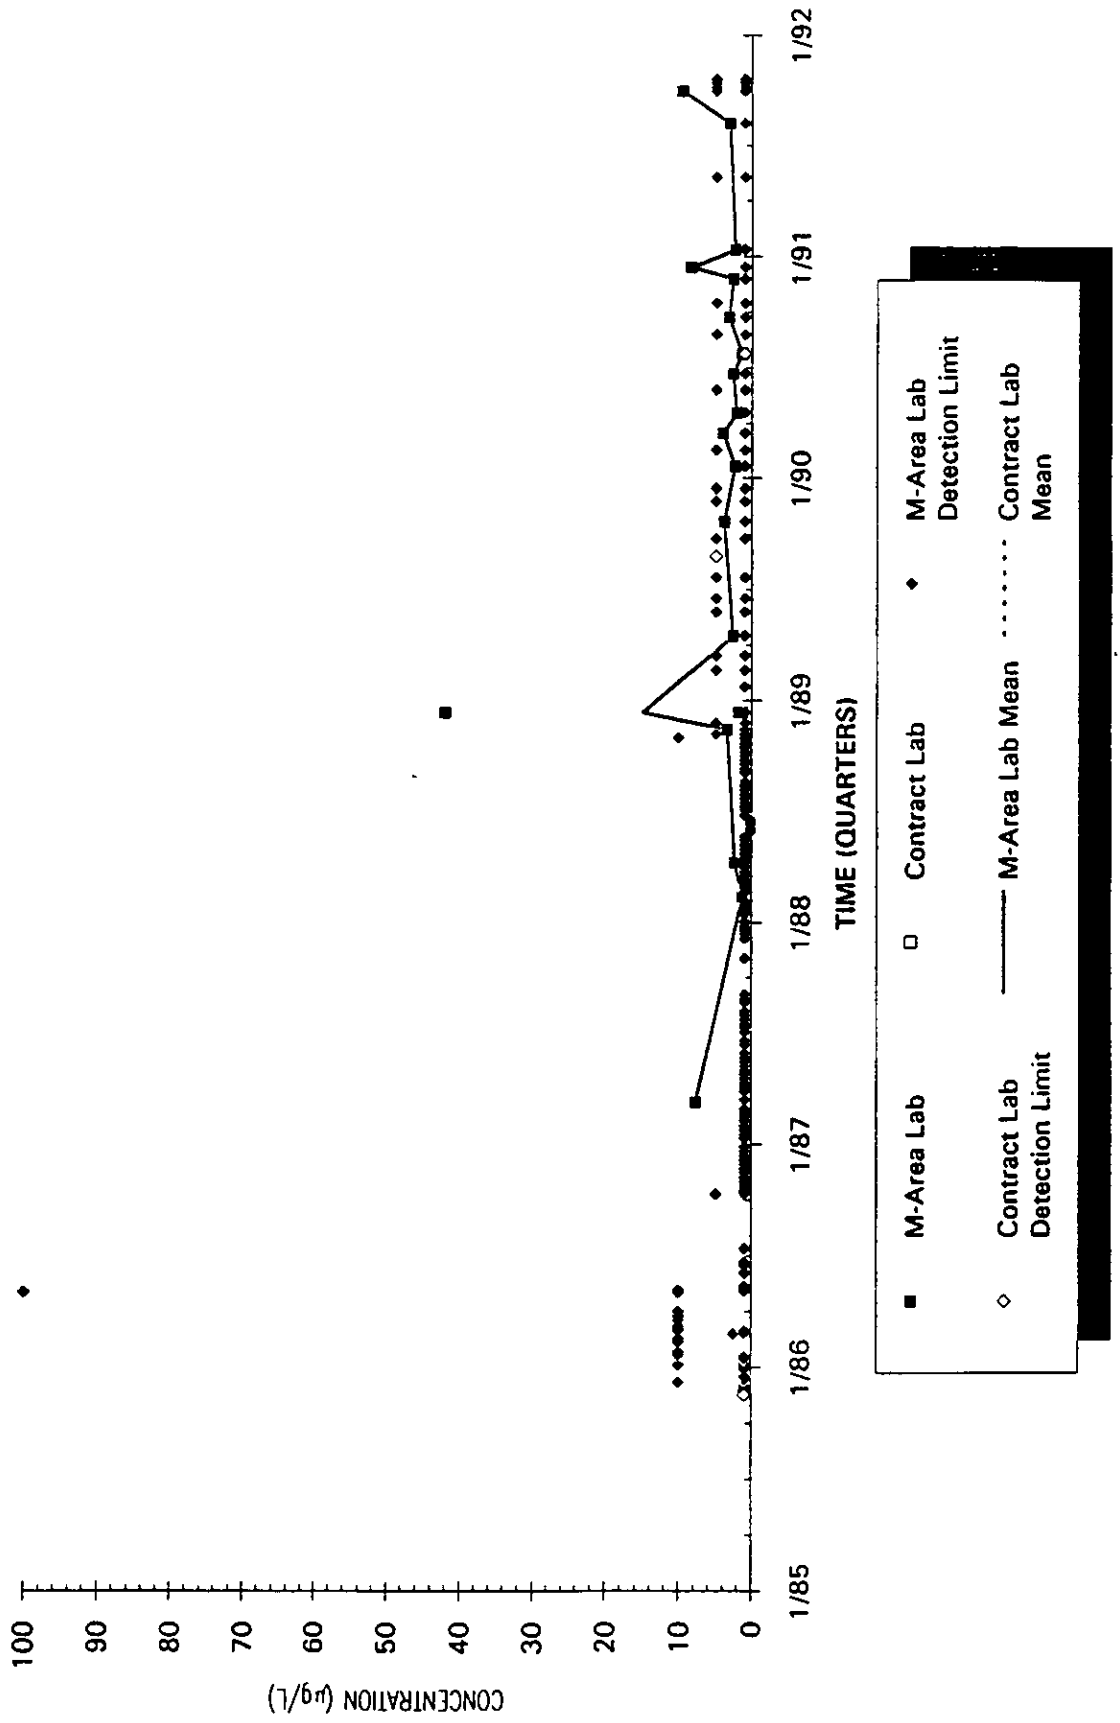

Time Series Plot of Tetrachloroethylene Concentrations Well MSB 23TA