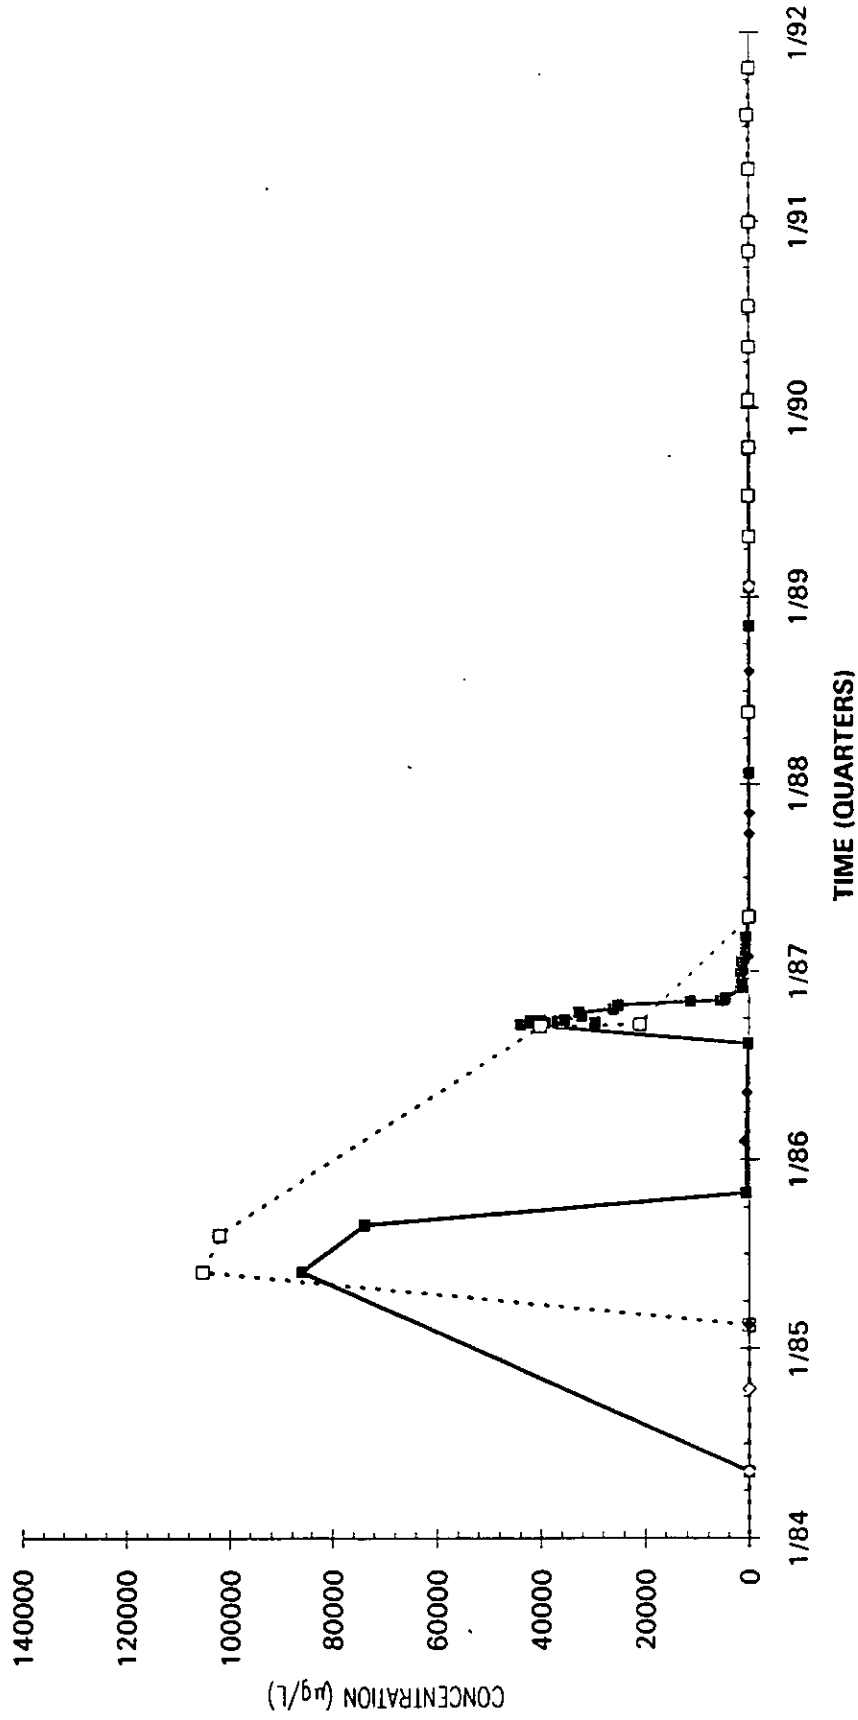

Time Series Plot of Tetrachloroethylene Concentrations Well MSB 31B