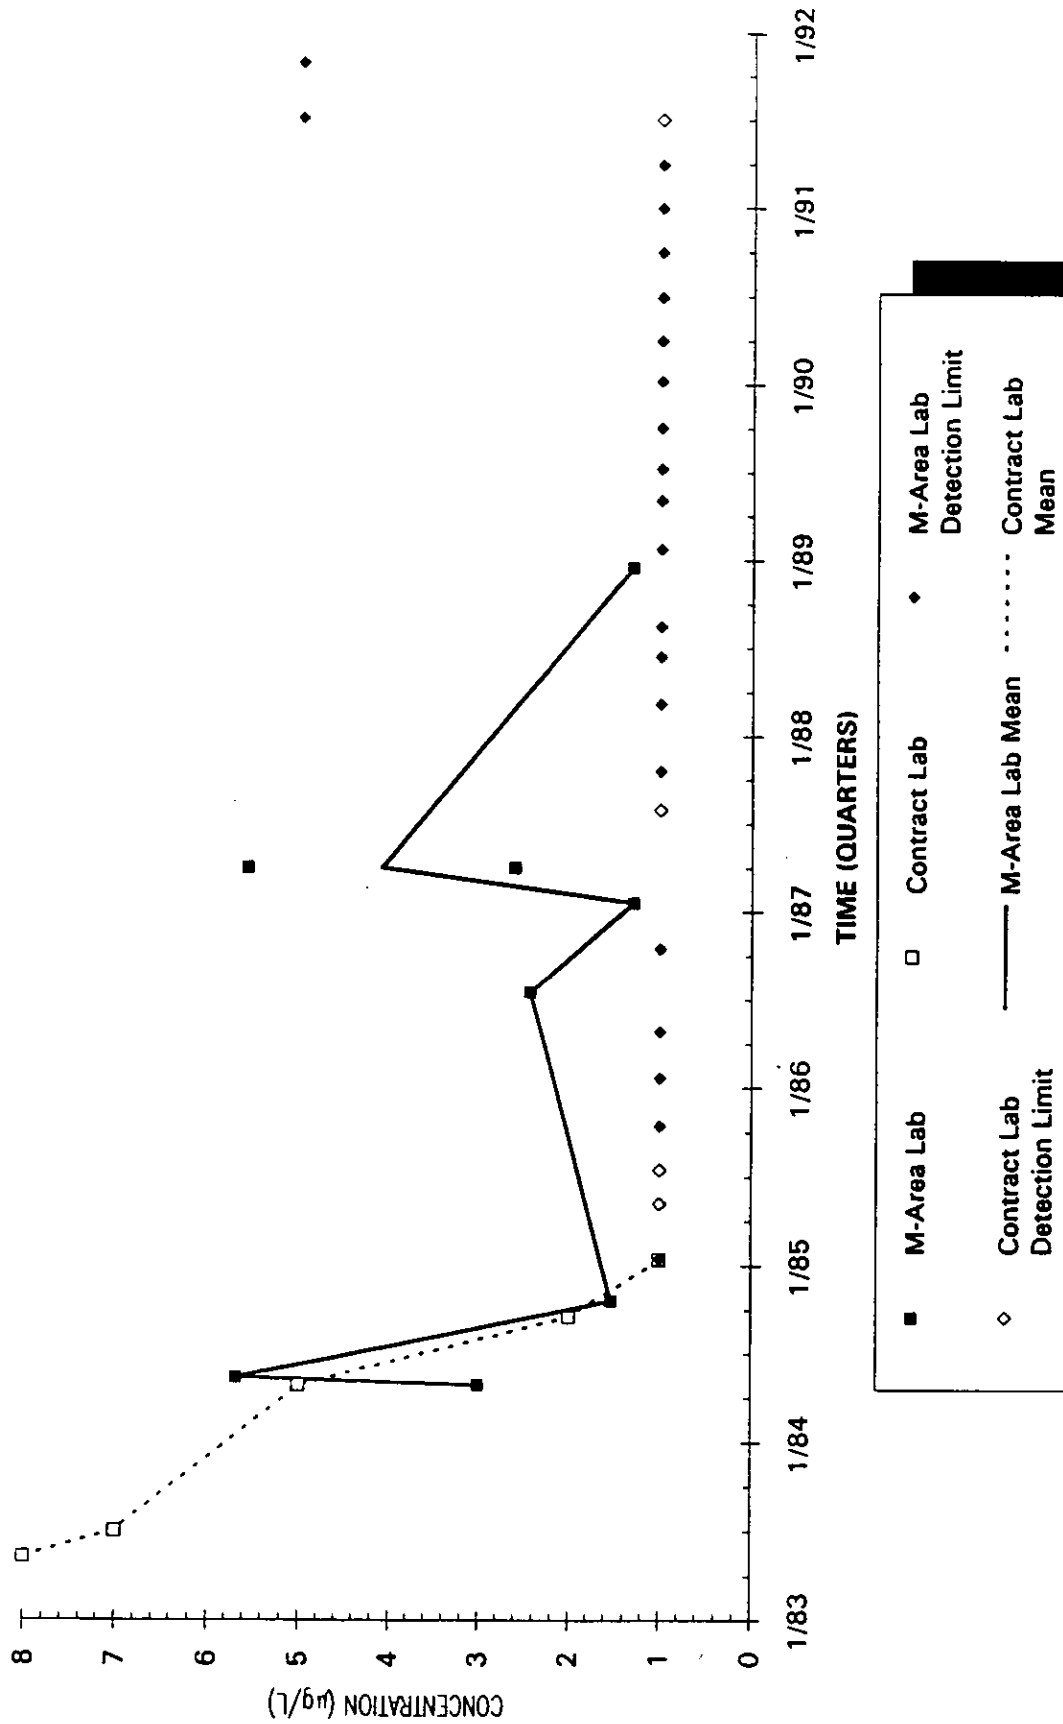

Time Series Plot of Trichloroethylene Concentrations Well MSB 30C

- M-Area Lab
- Contract Lab
- M-Area Lab Detection Limit
- Contract Lab Detection Limit
- ..... M-Area Lab Mean
- ..... Contract Lab Mean