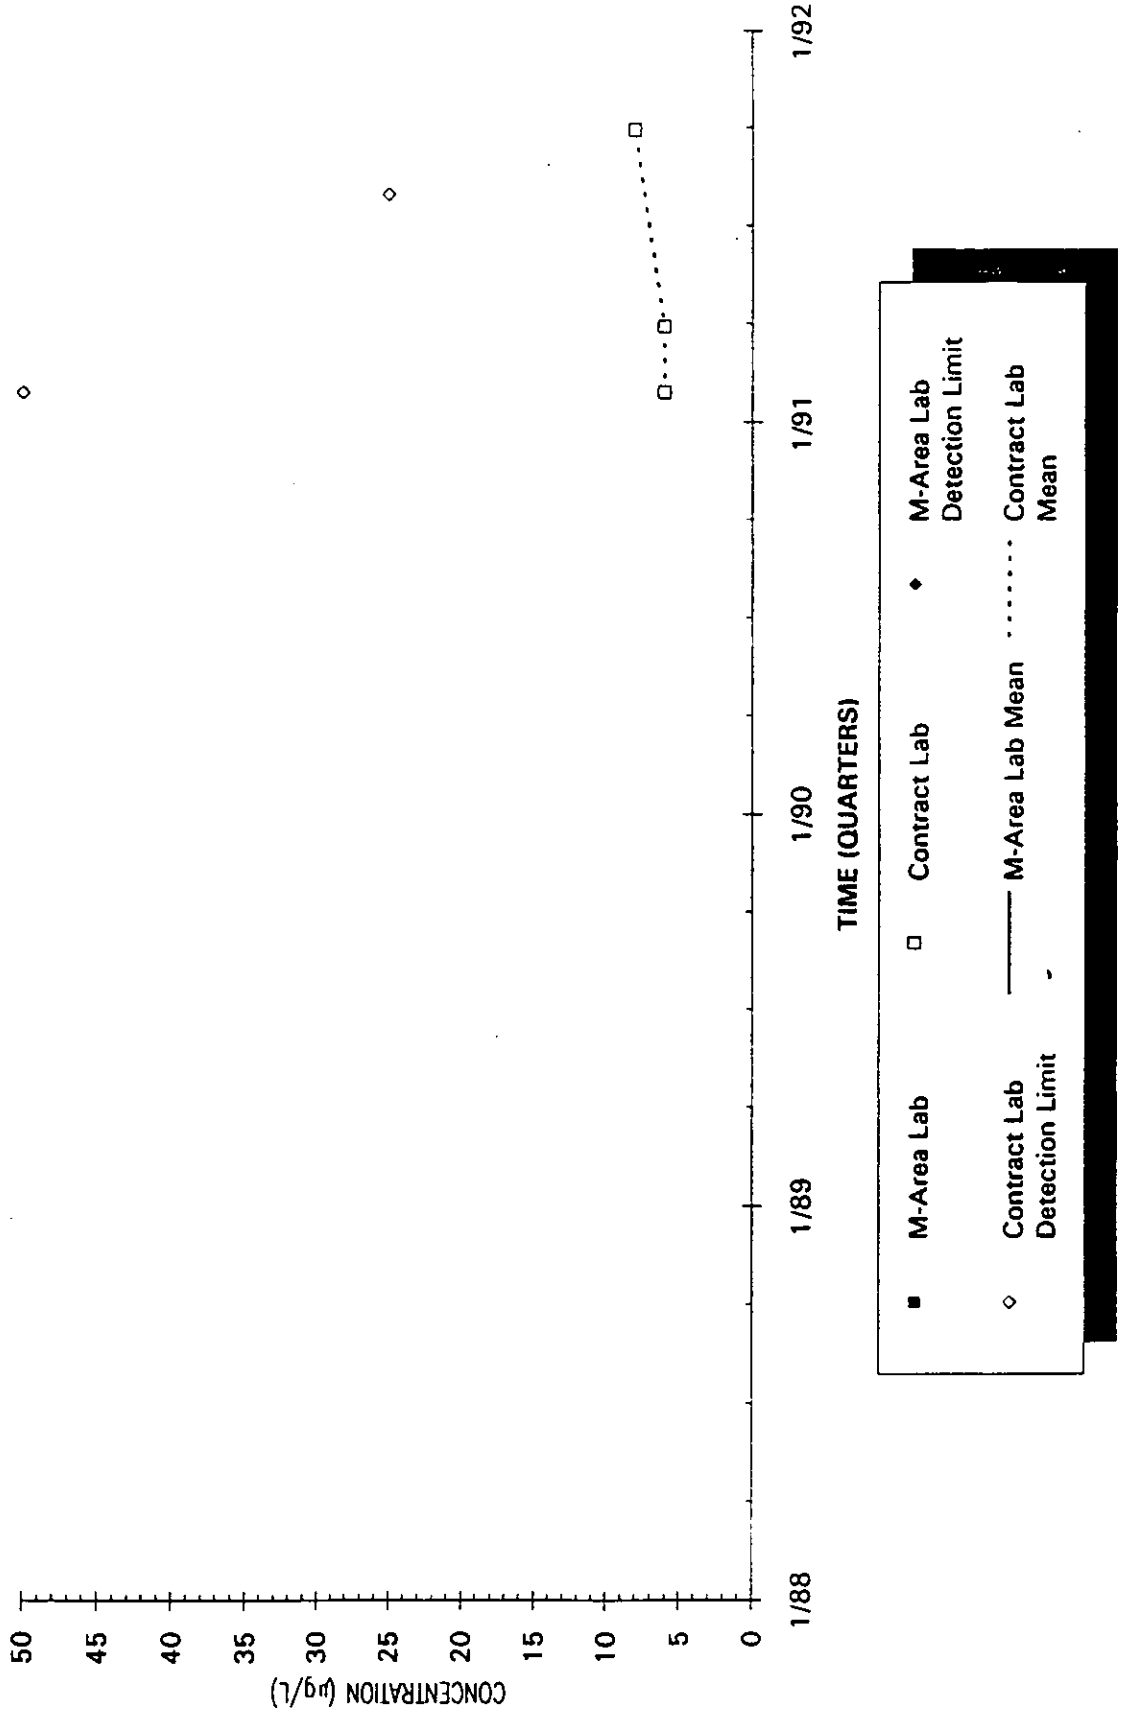

Time Series Plot of Tetrachloroethylene Concentrations Well MSB 4B