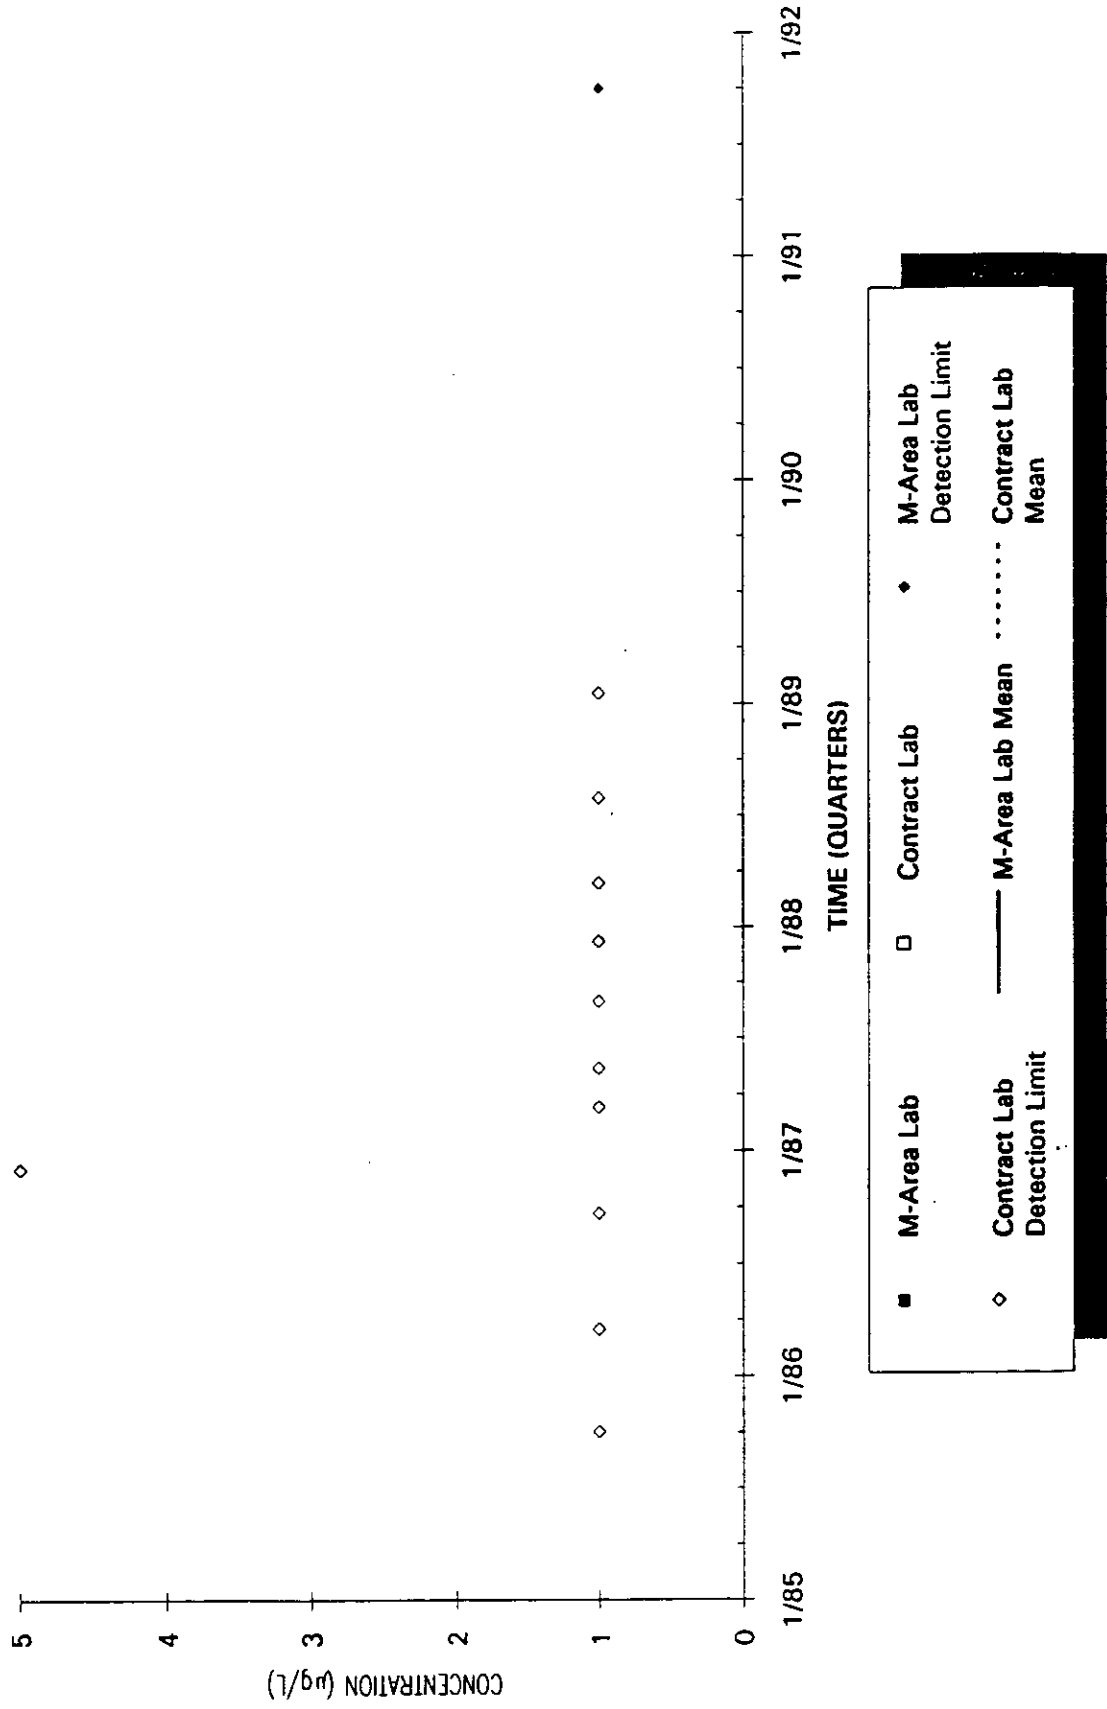

Time Series Plot of Tetrachloroethylene Concentrations Well SRW 4