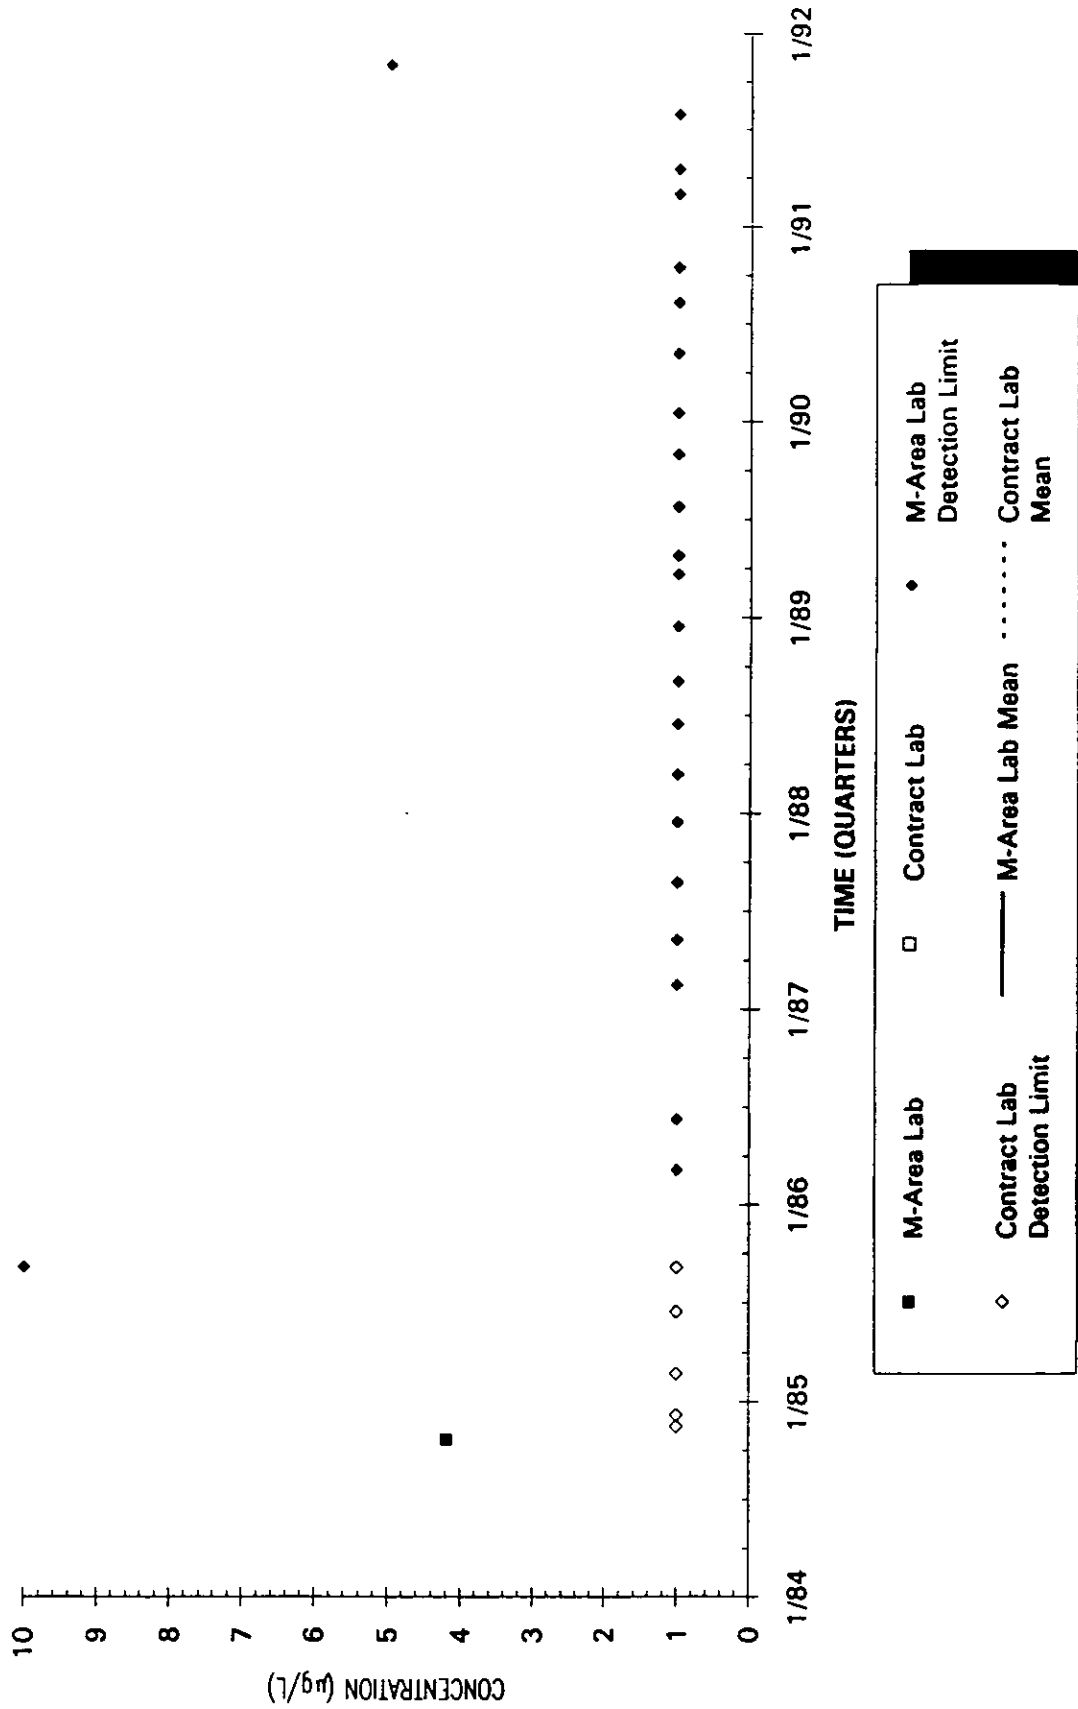

Time Series Plot of Trichloroethylene Concentrations Well MSB 44C