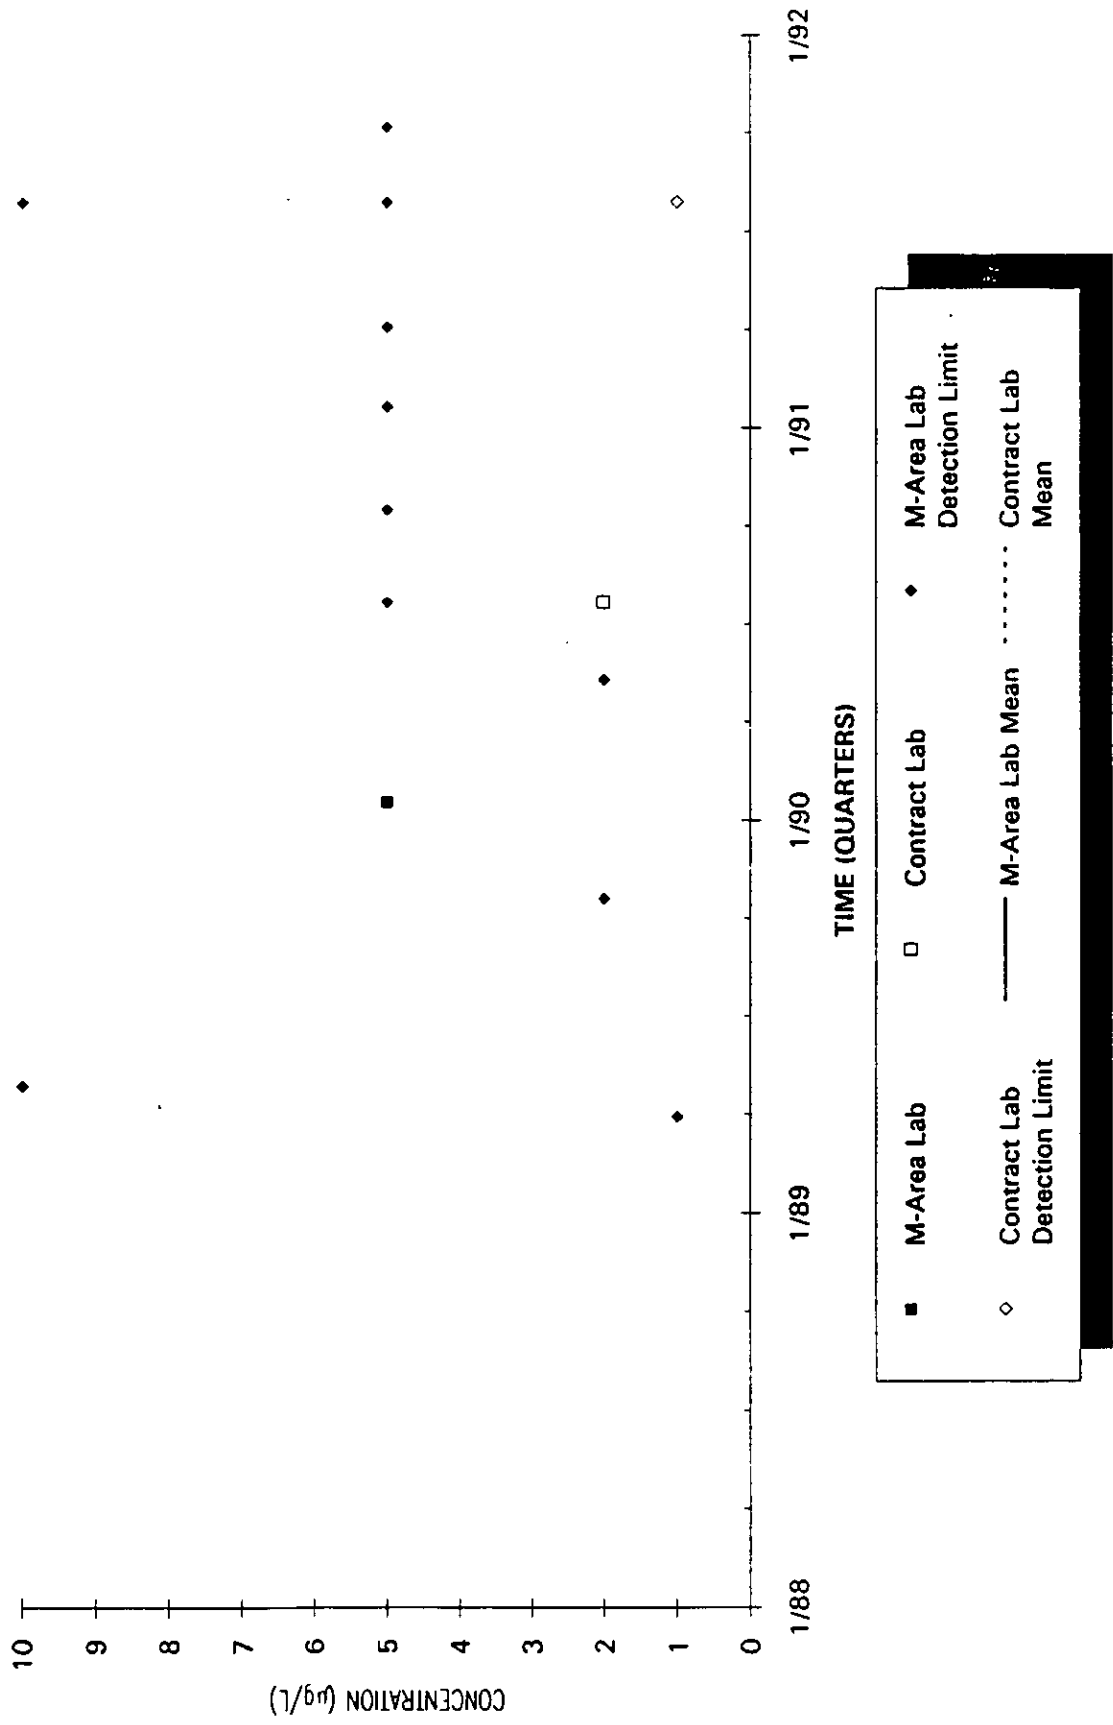

Time Series Plot of Tetrachloroethylene Concentrations Well MSB 21B