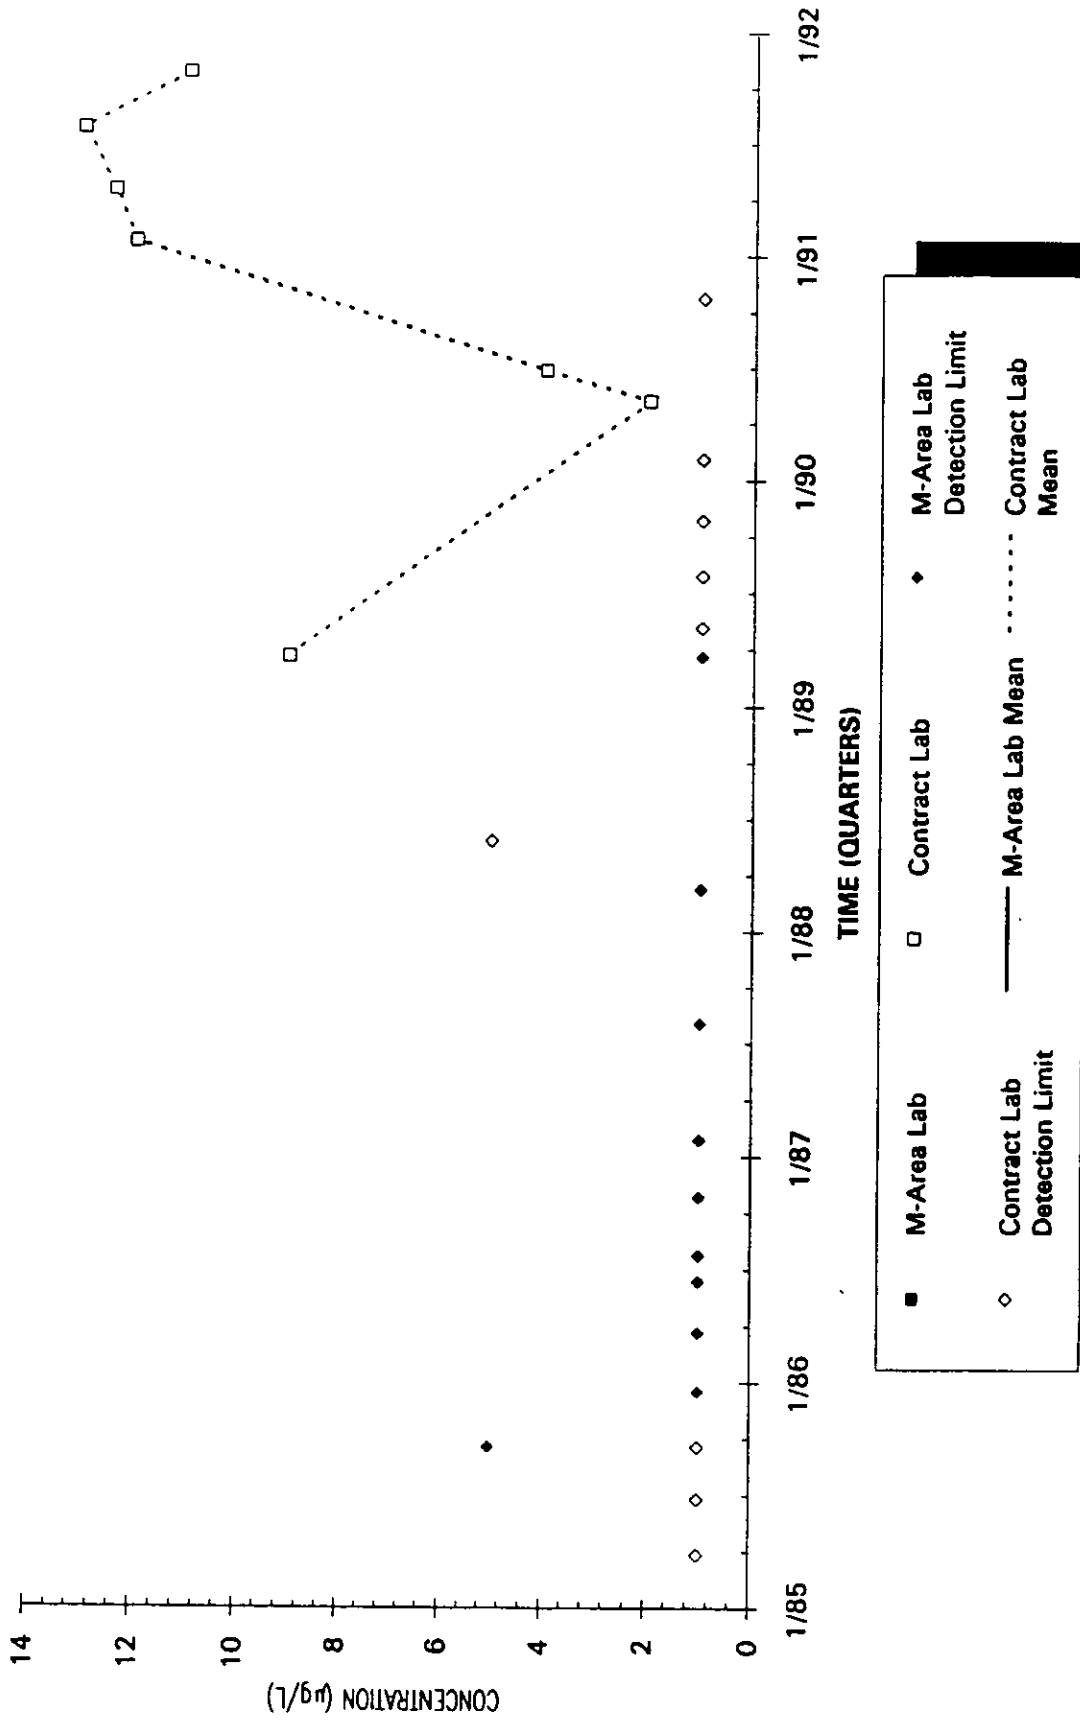

Time Series Plot of Trichloroethylene Concentrations Well MSB 40C