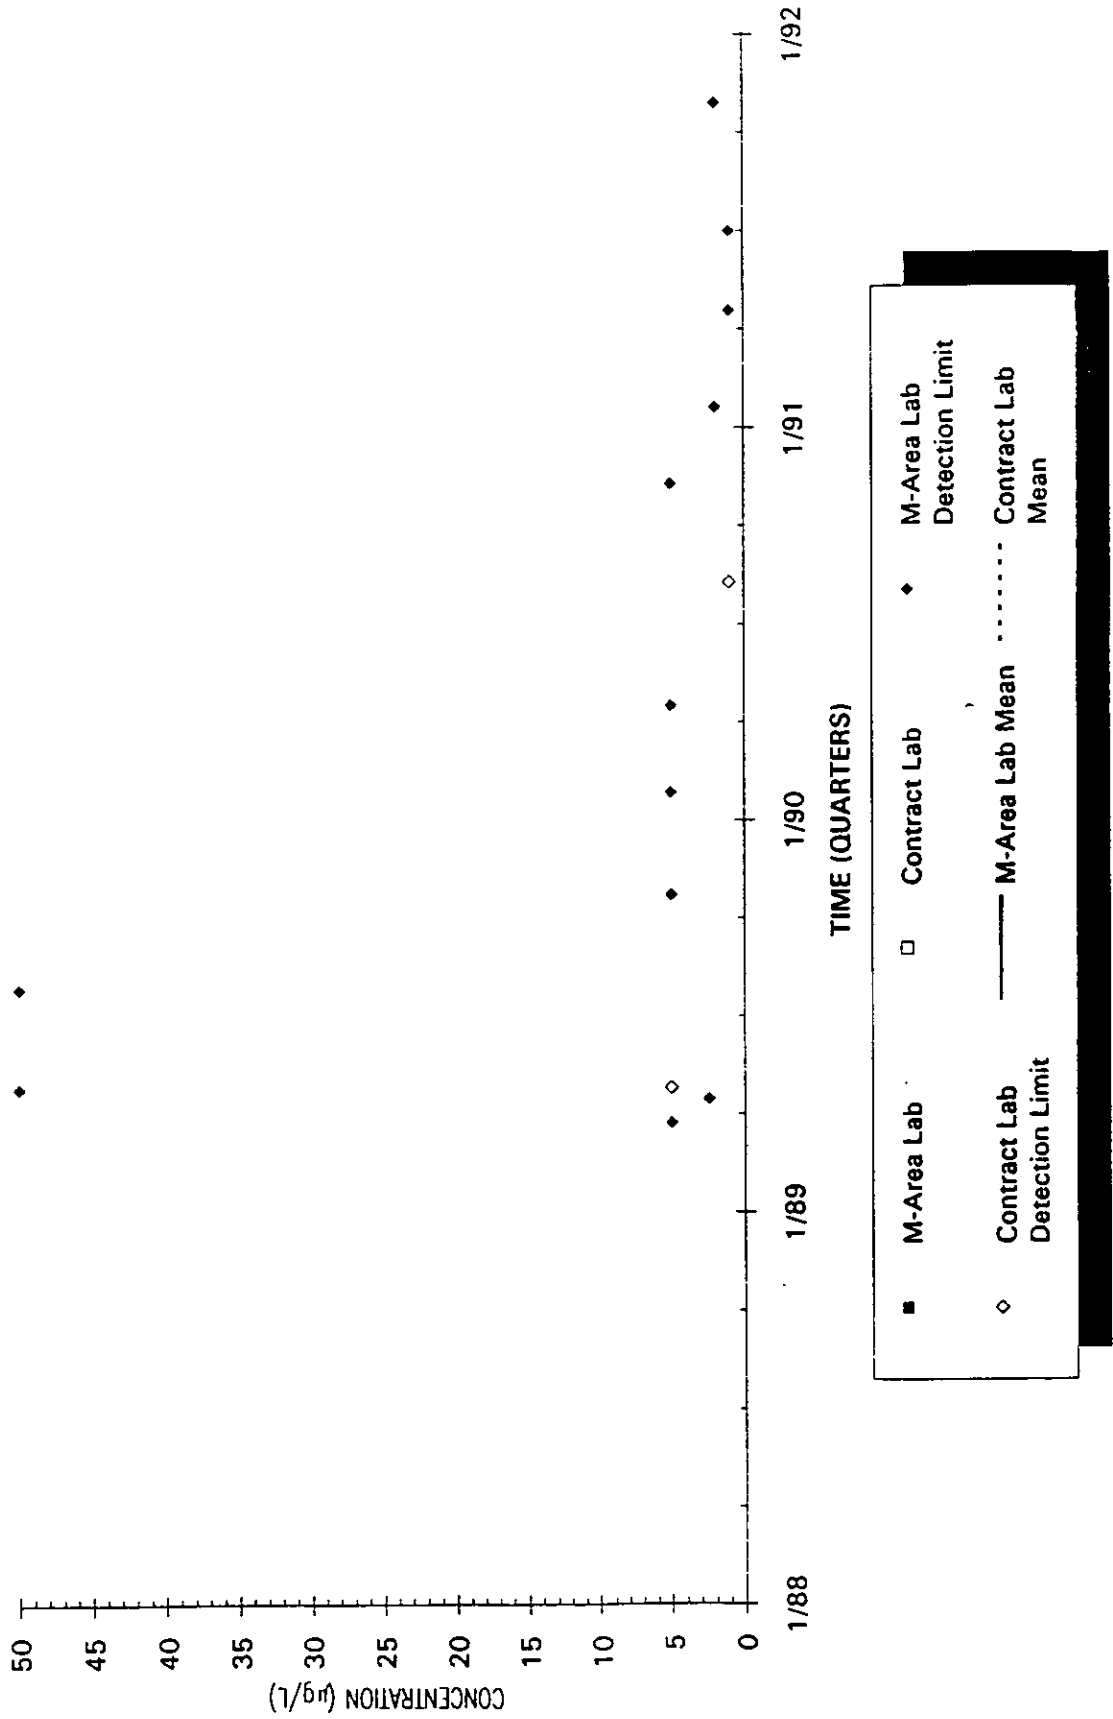

Time Series Plot of Tetrachloroethylene Concentrations Well MSB 69C