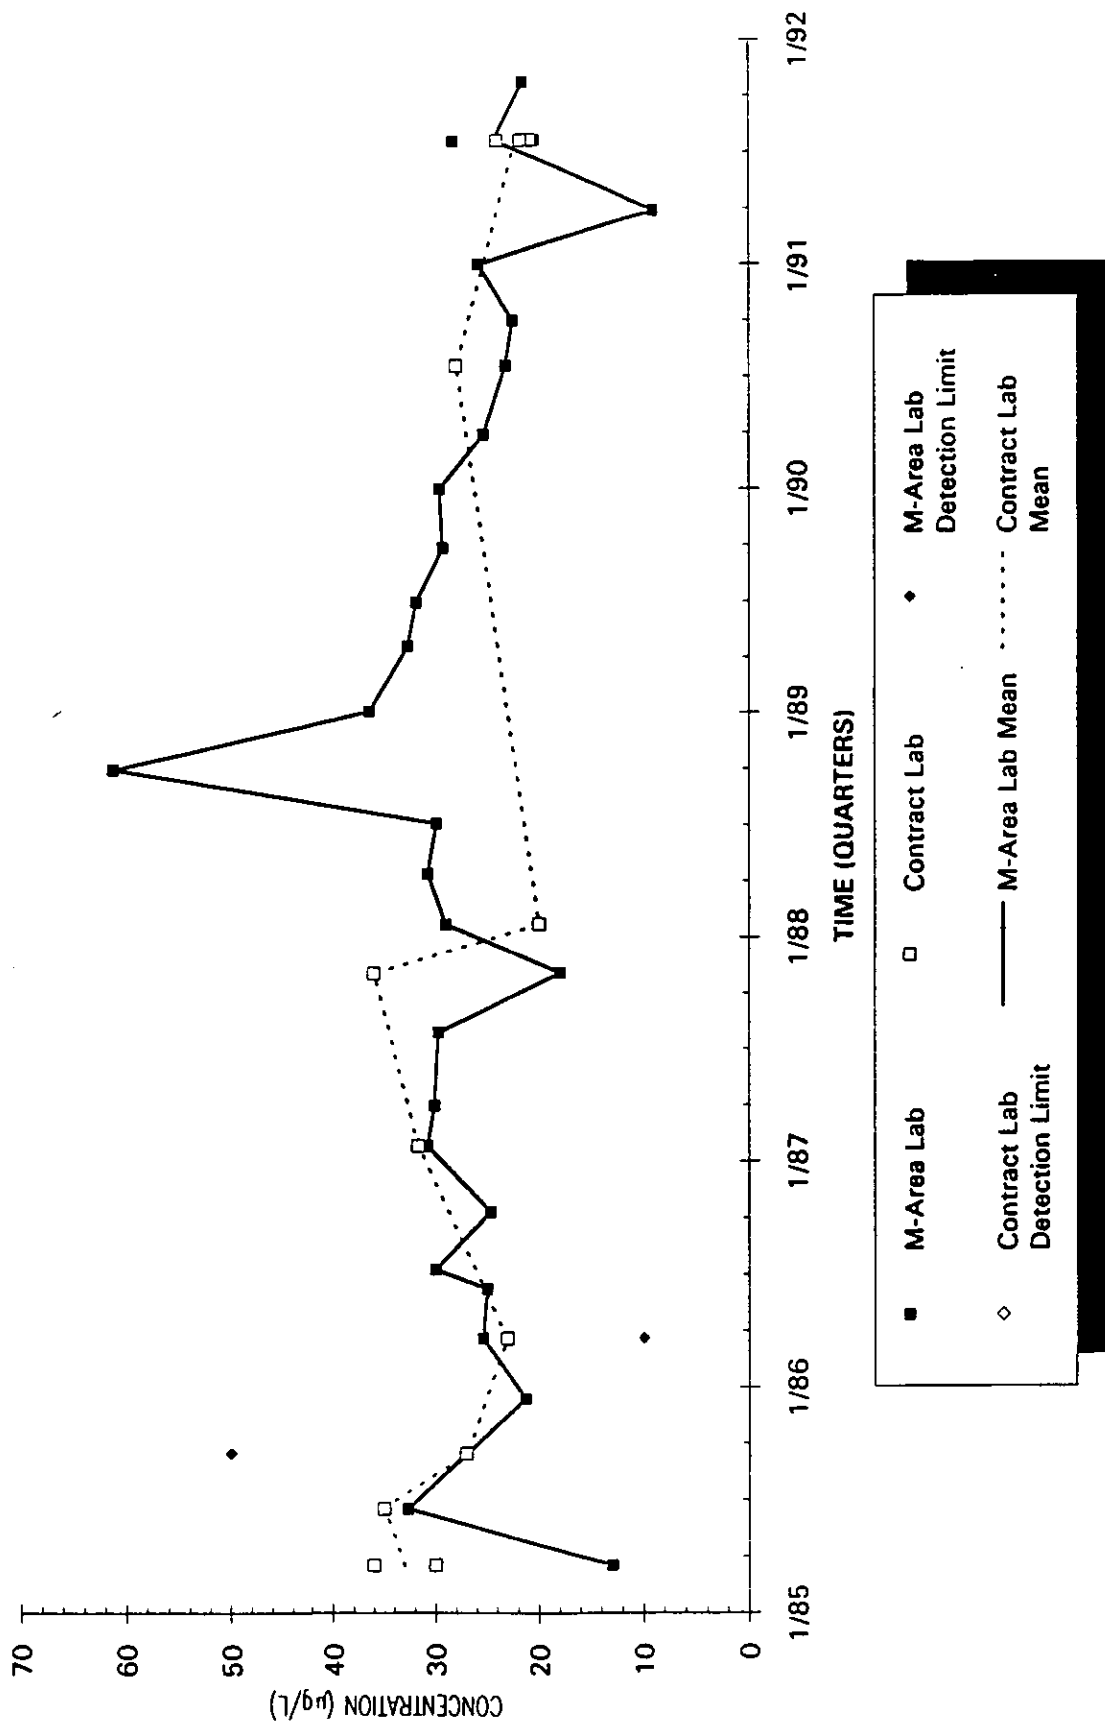

Time Series Plot of Tetrachloroethylene Concentrations Well MSB 33B