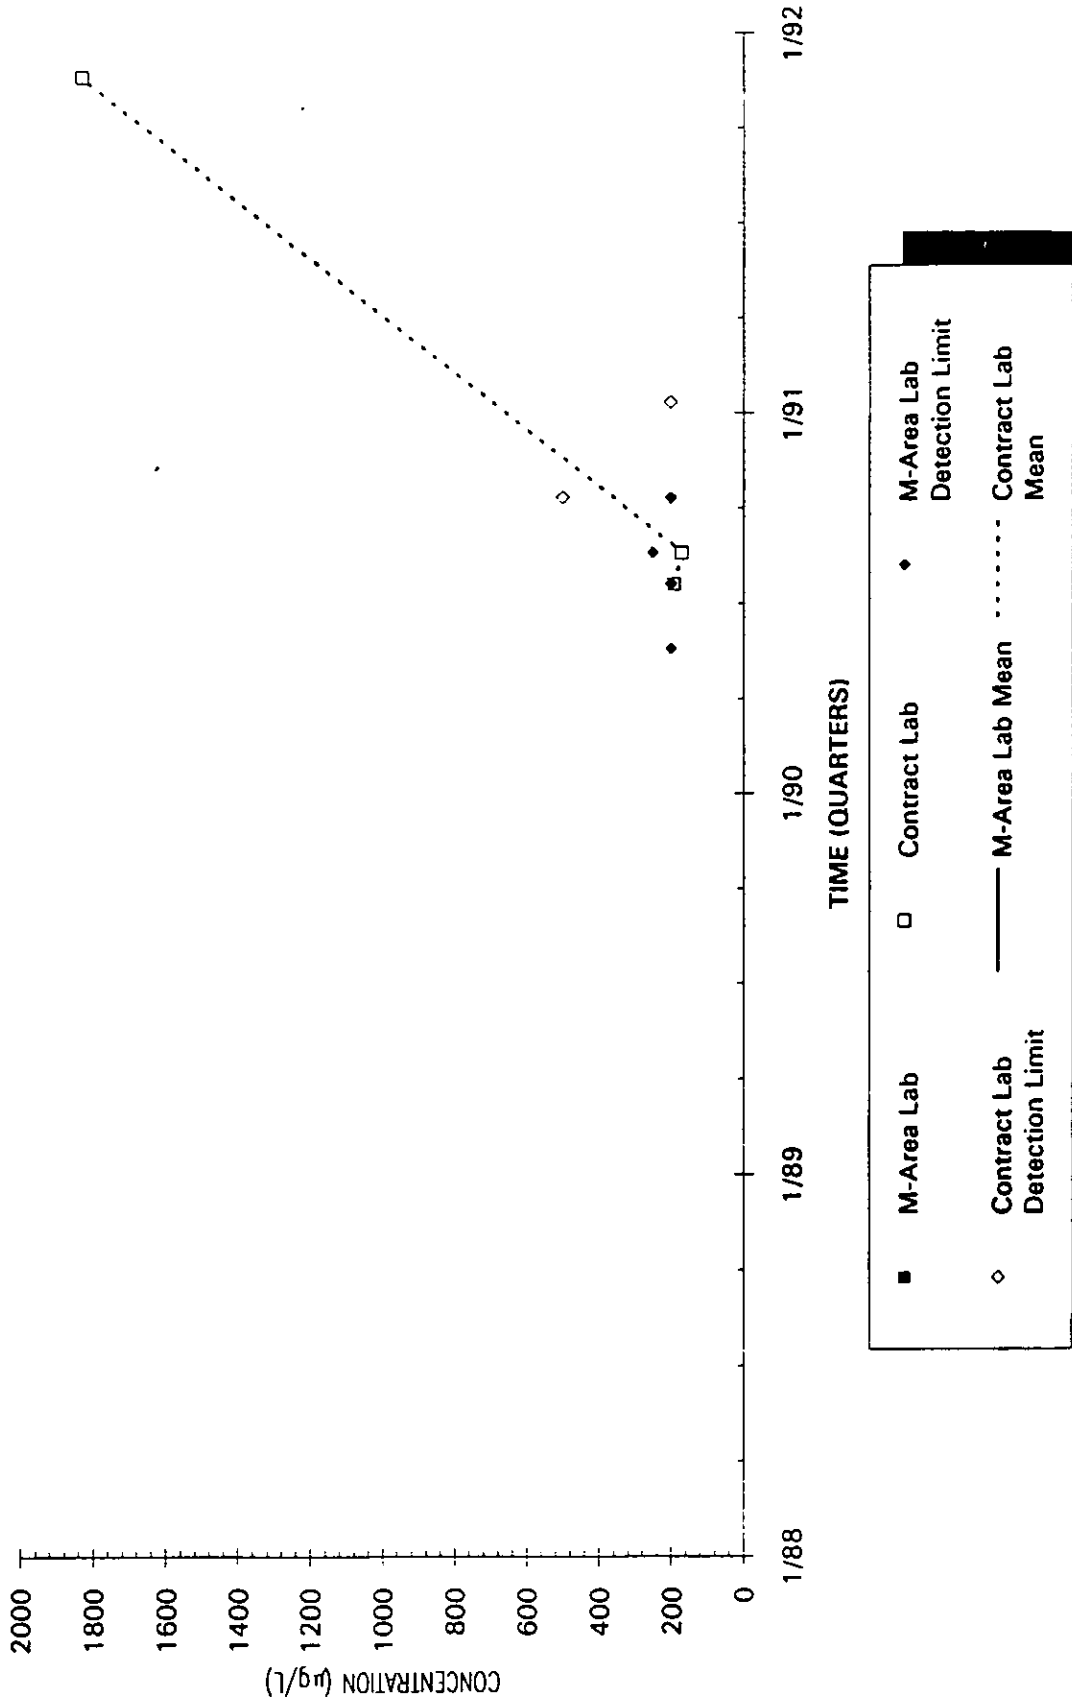

Time Series Plot of Tetrachloroethylene Concentrations Well MSB 76C