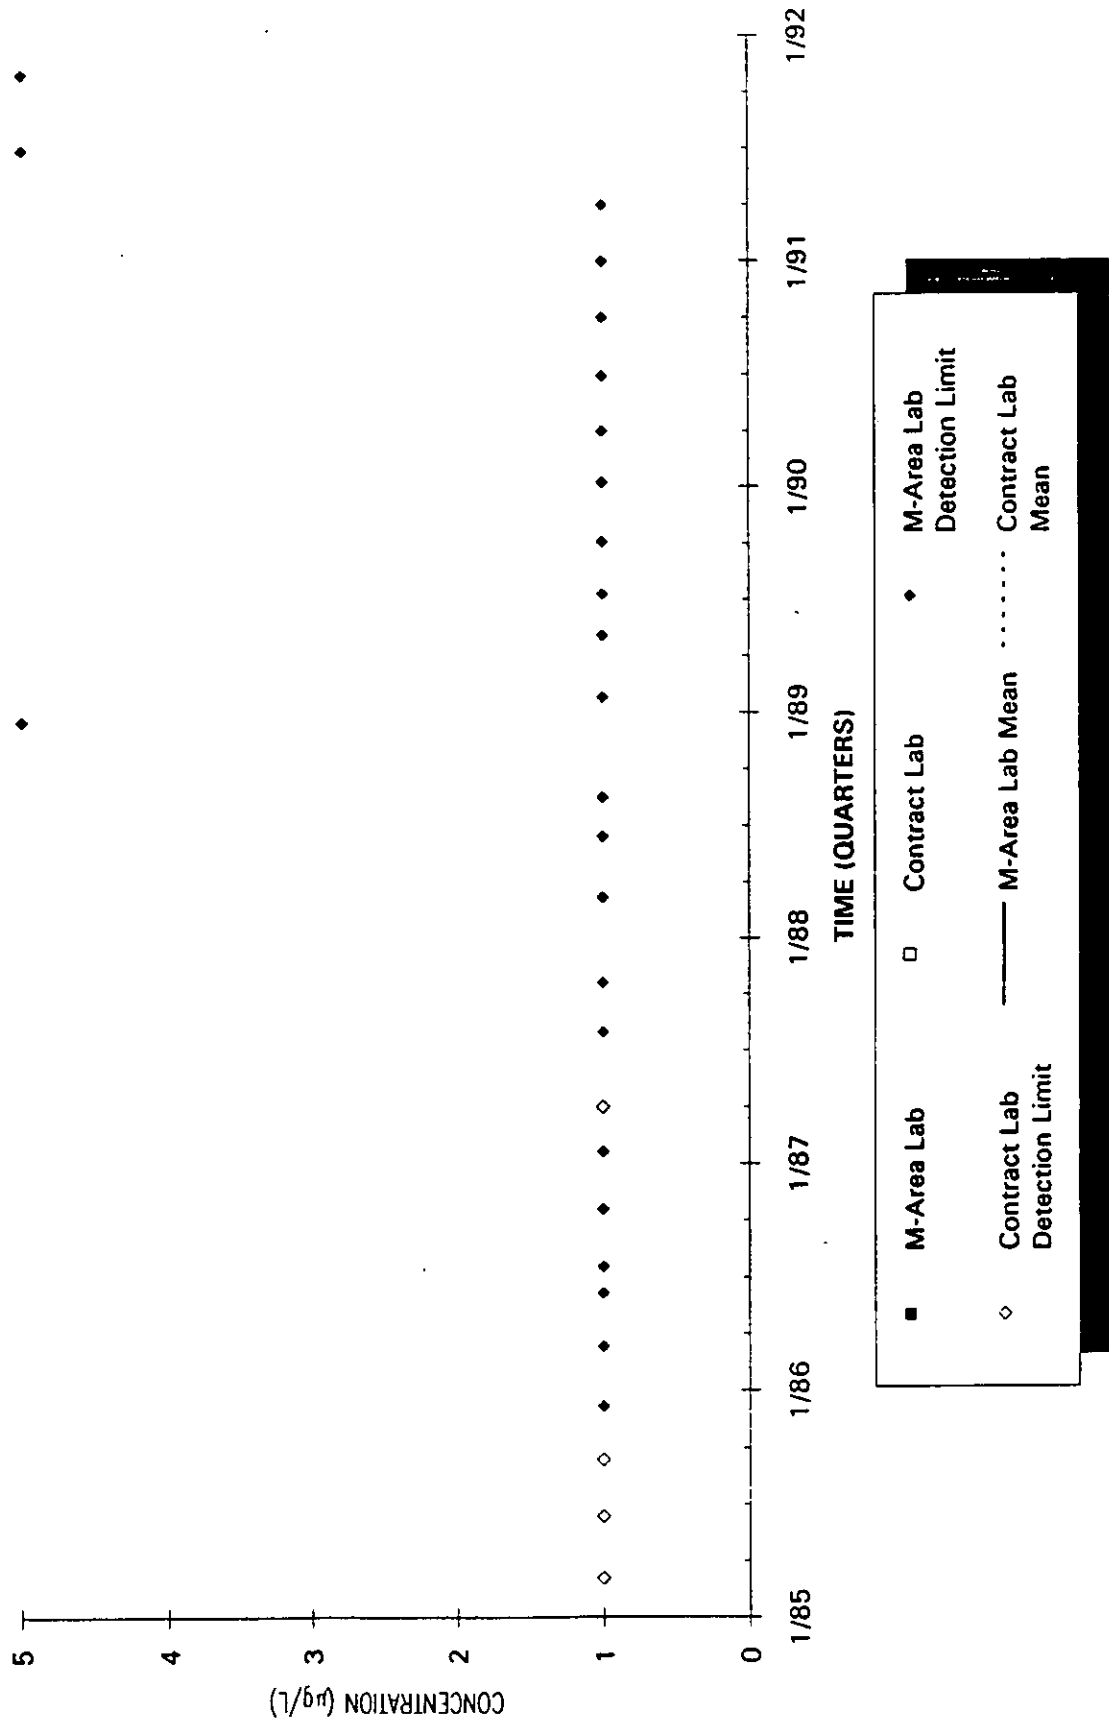

Time Series Plot of Tetrachloroethylene Concentrations Well MSB 30CC