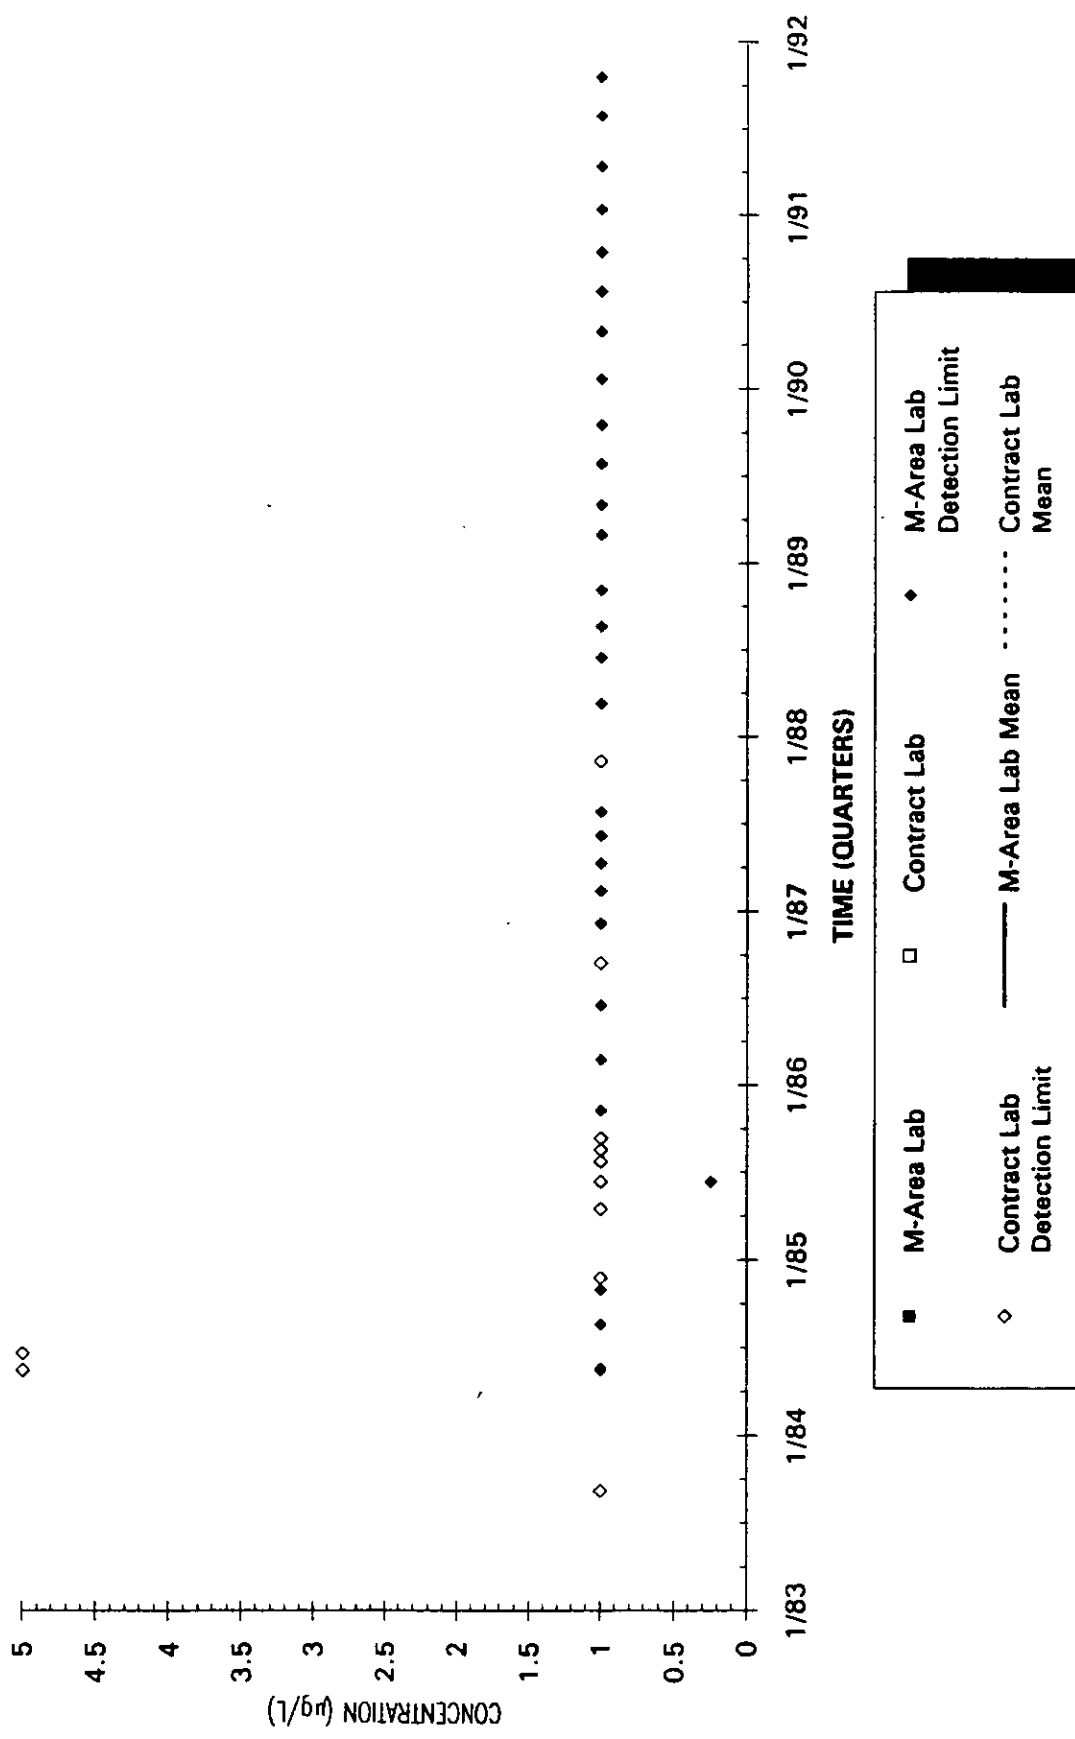

Time Series Plot of Trichloroethylene Concentrations Well MSB 34TB

- M-Area Lab
- Contract Lab
- ◆ M-Area Lab Detection Limit
- ◇ Contract Lab Detection Limit
- M-Area Lab Mean
- - - - - Contract Lab Mean