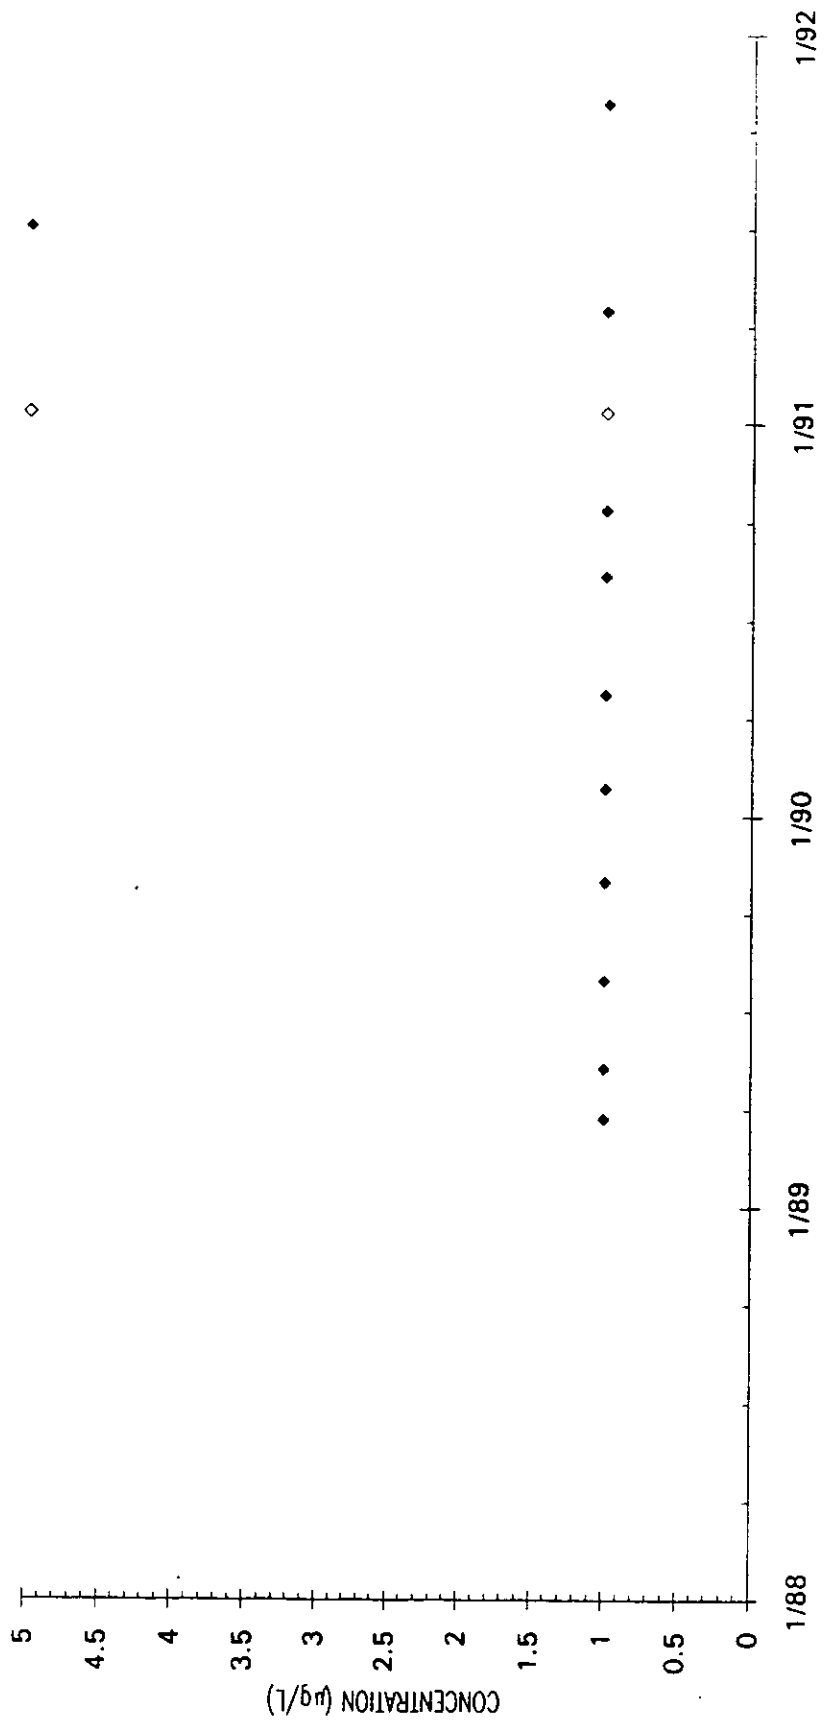

Time Series Plot of Trichloroethylene Concentrations Well MSB 72B

- M-Area Lab
- Contract Lab
- M-Area Lab Detection Limit
- Contract Lab Detection Limit
- M-Area Lab Mean
- ..... Contract Lab Mean