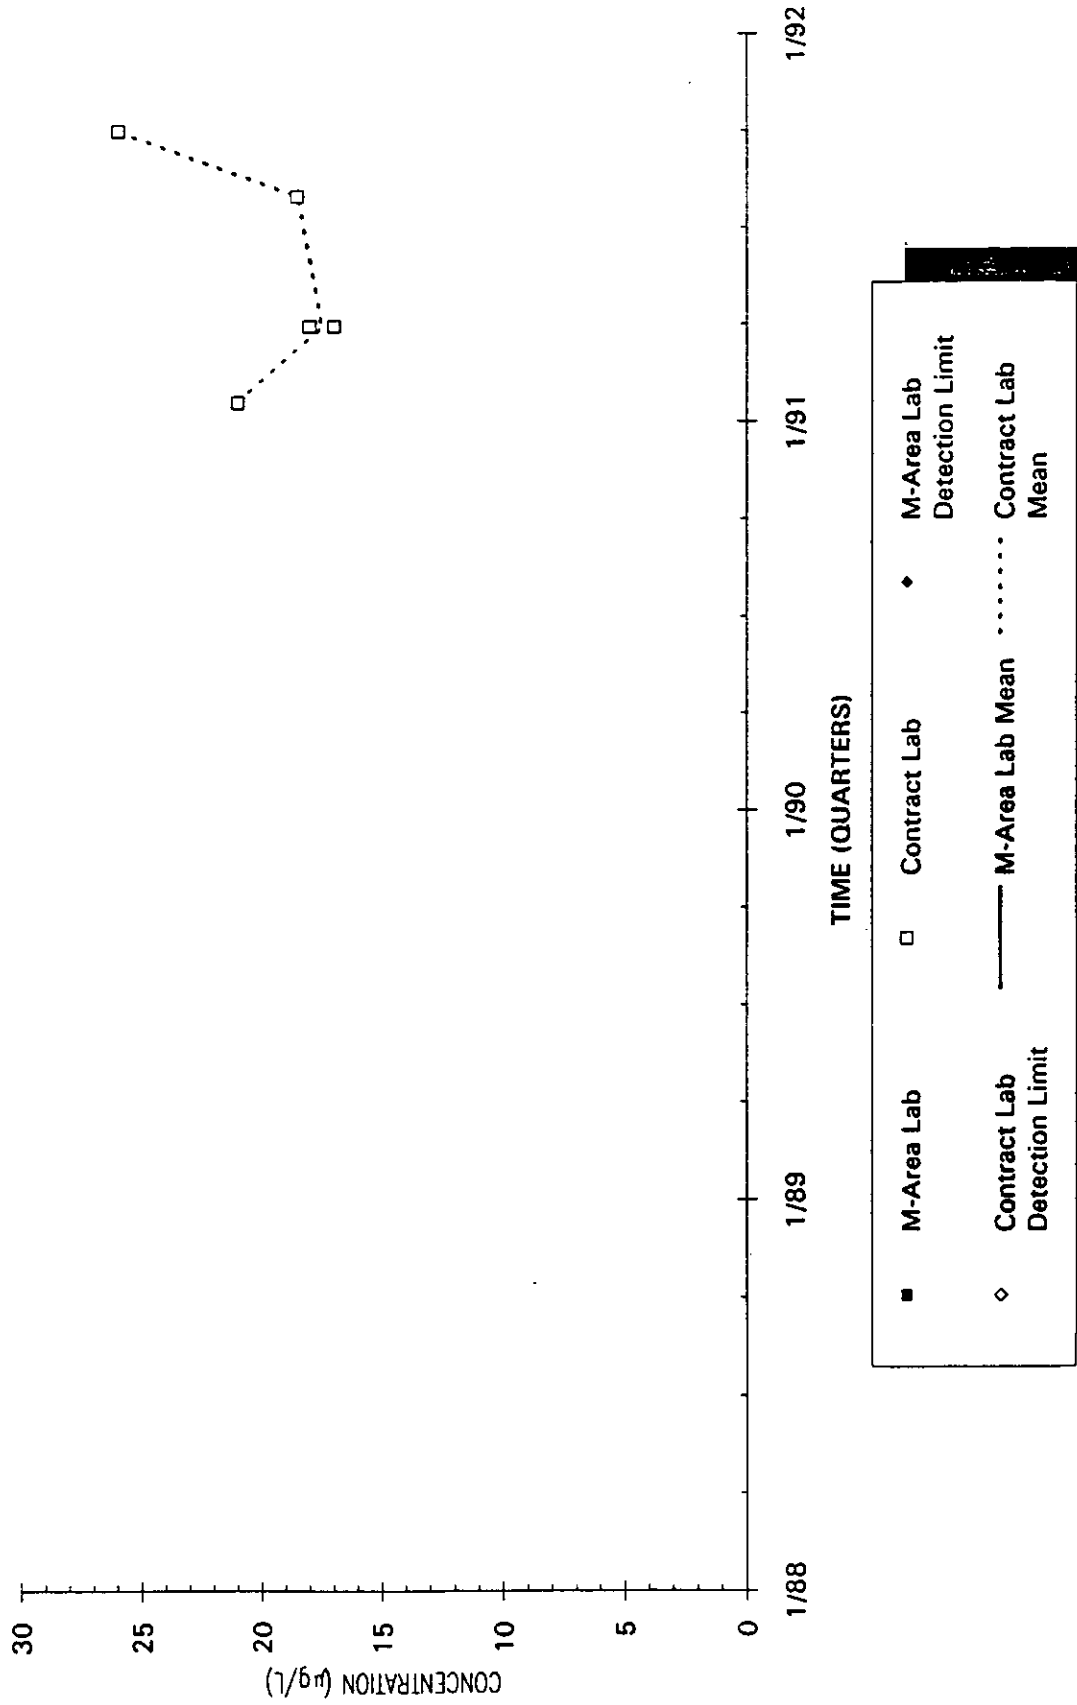

Time Series Plot of Trichloroethylene Concentrations Well MSB 8B