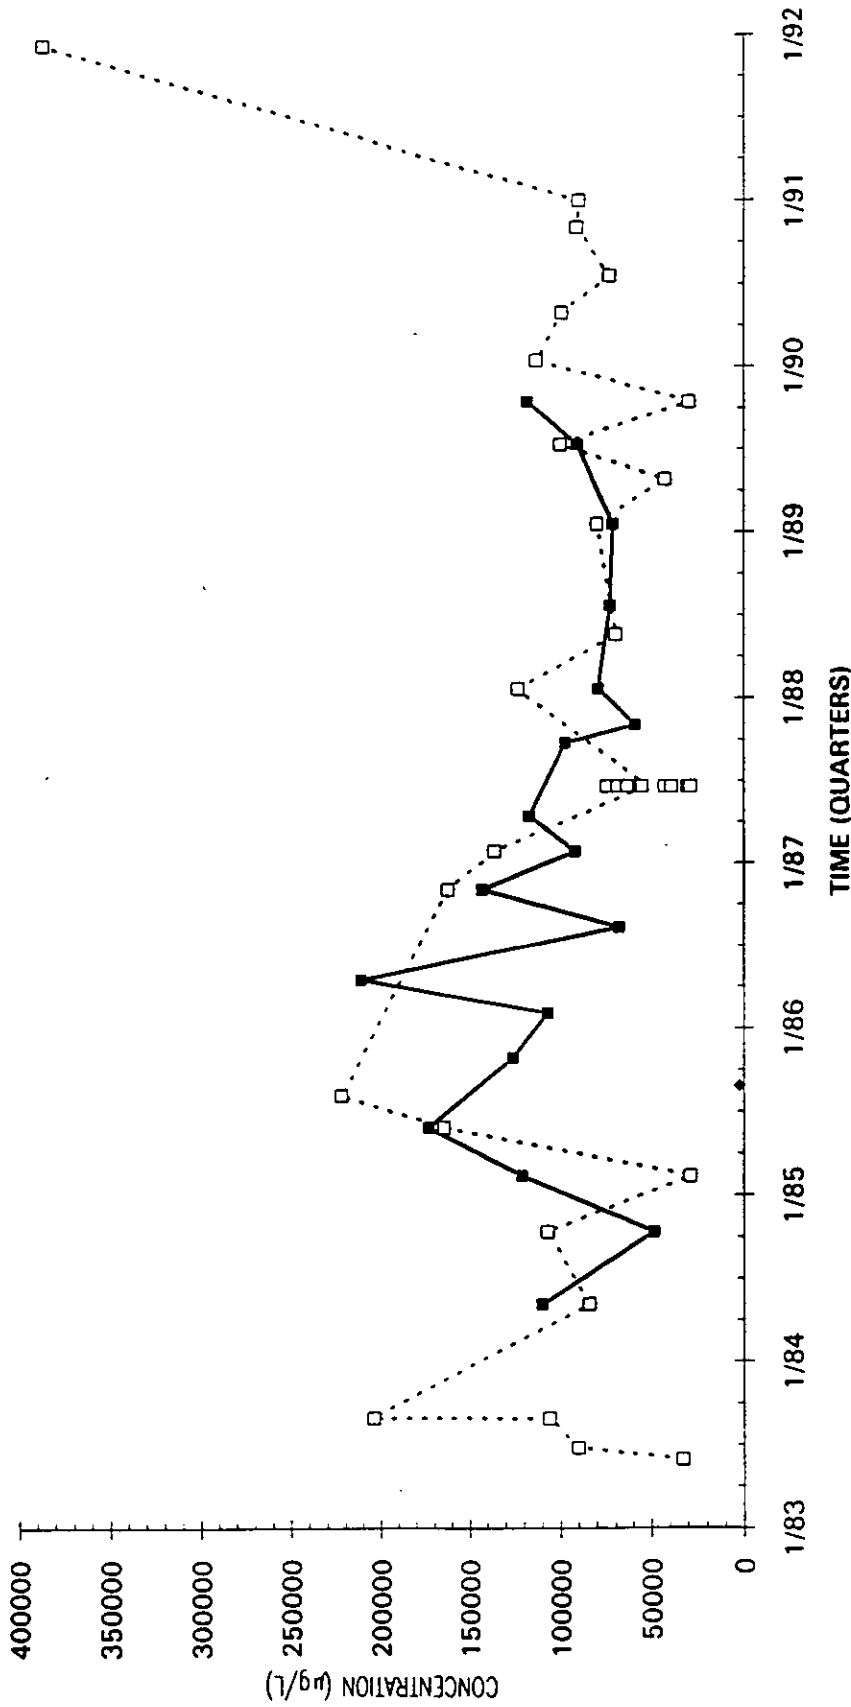

Time Series Plot of Tetrachloroethylene Concentrations Well MSB 31C