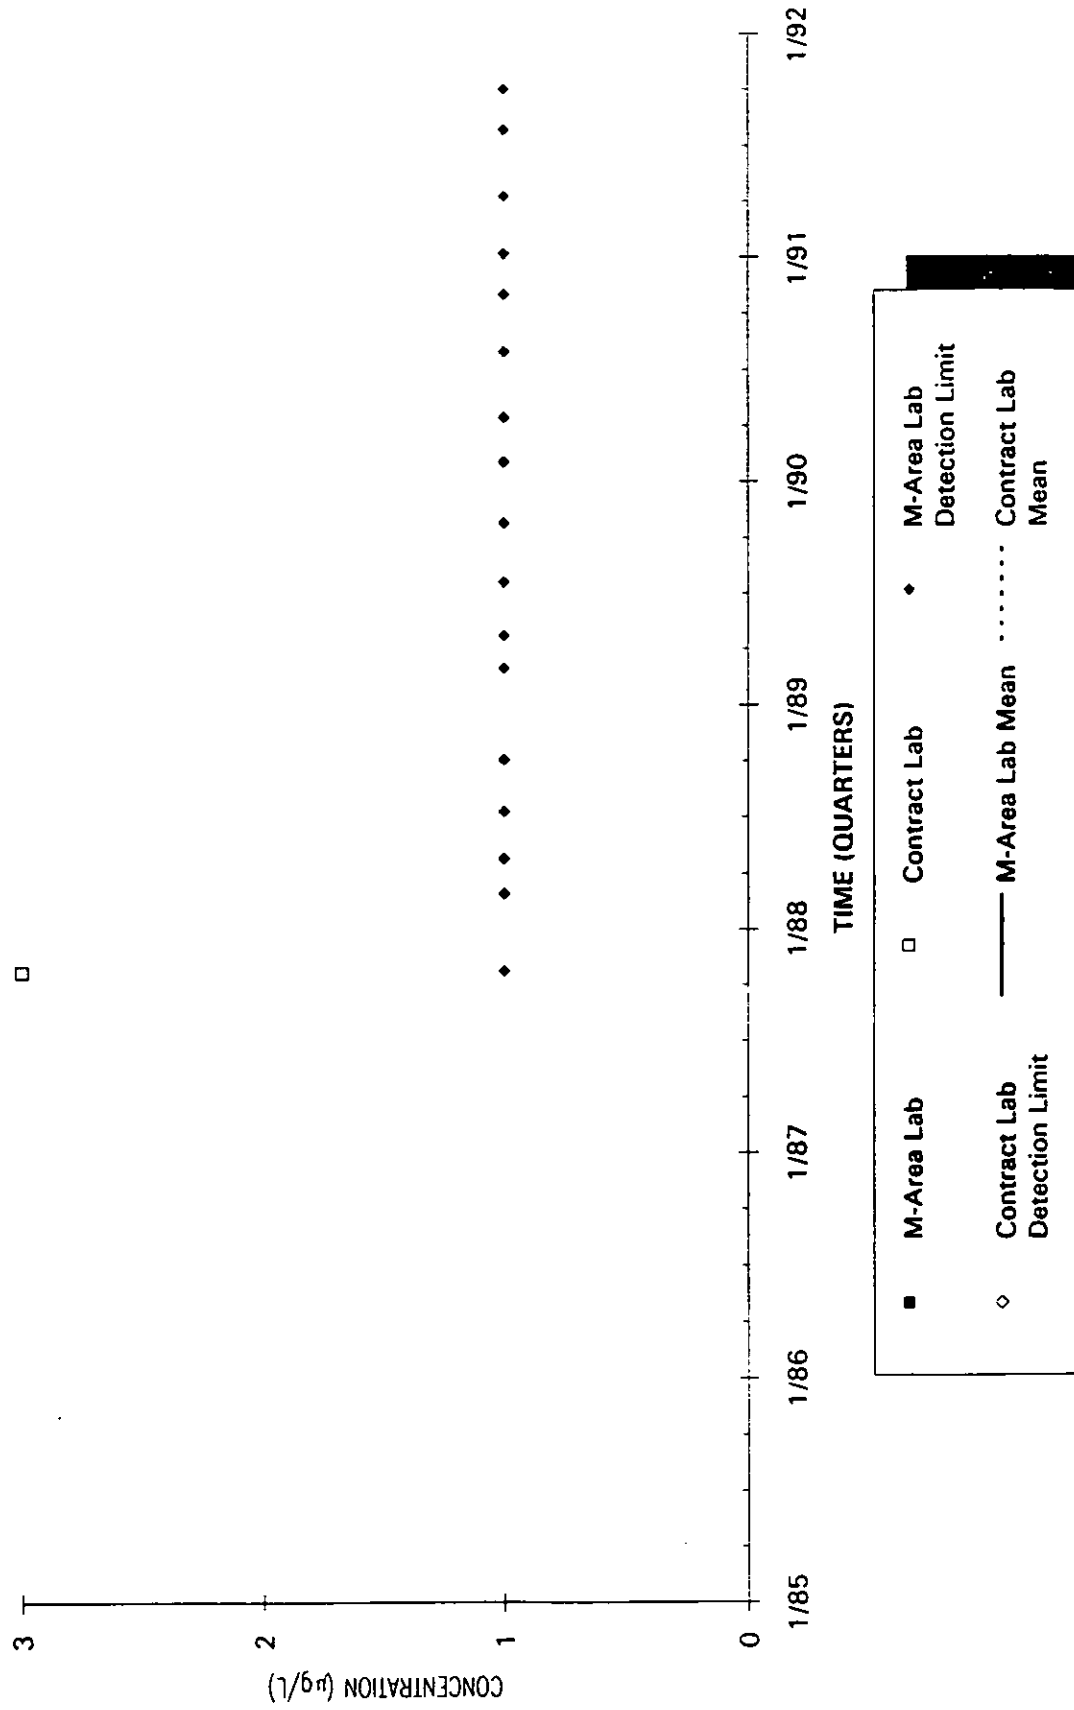

Time Series Plot of Tetrachloroethylene Concentrations Well MSB 49D