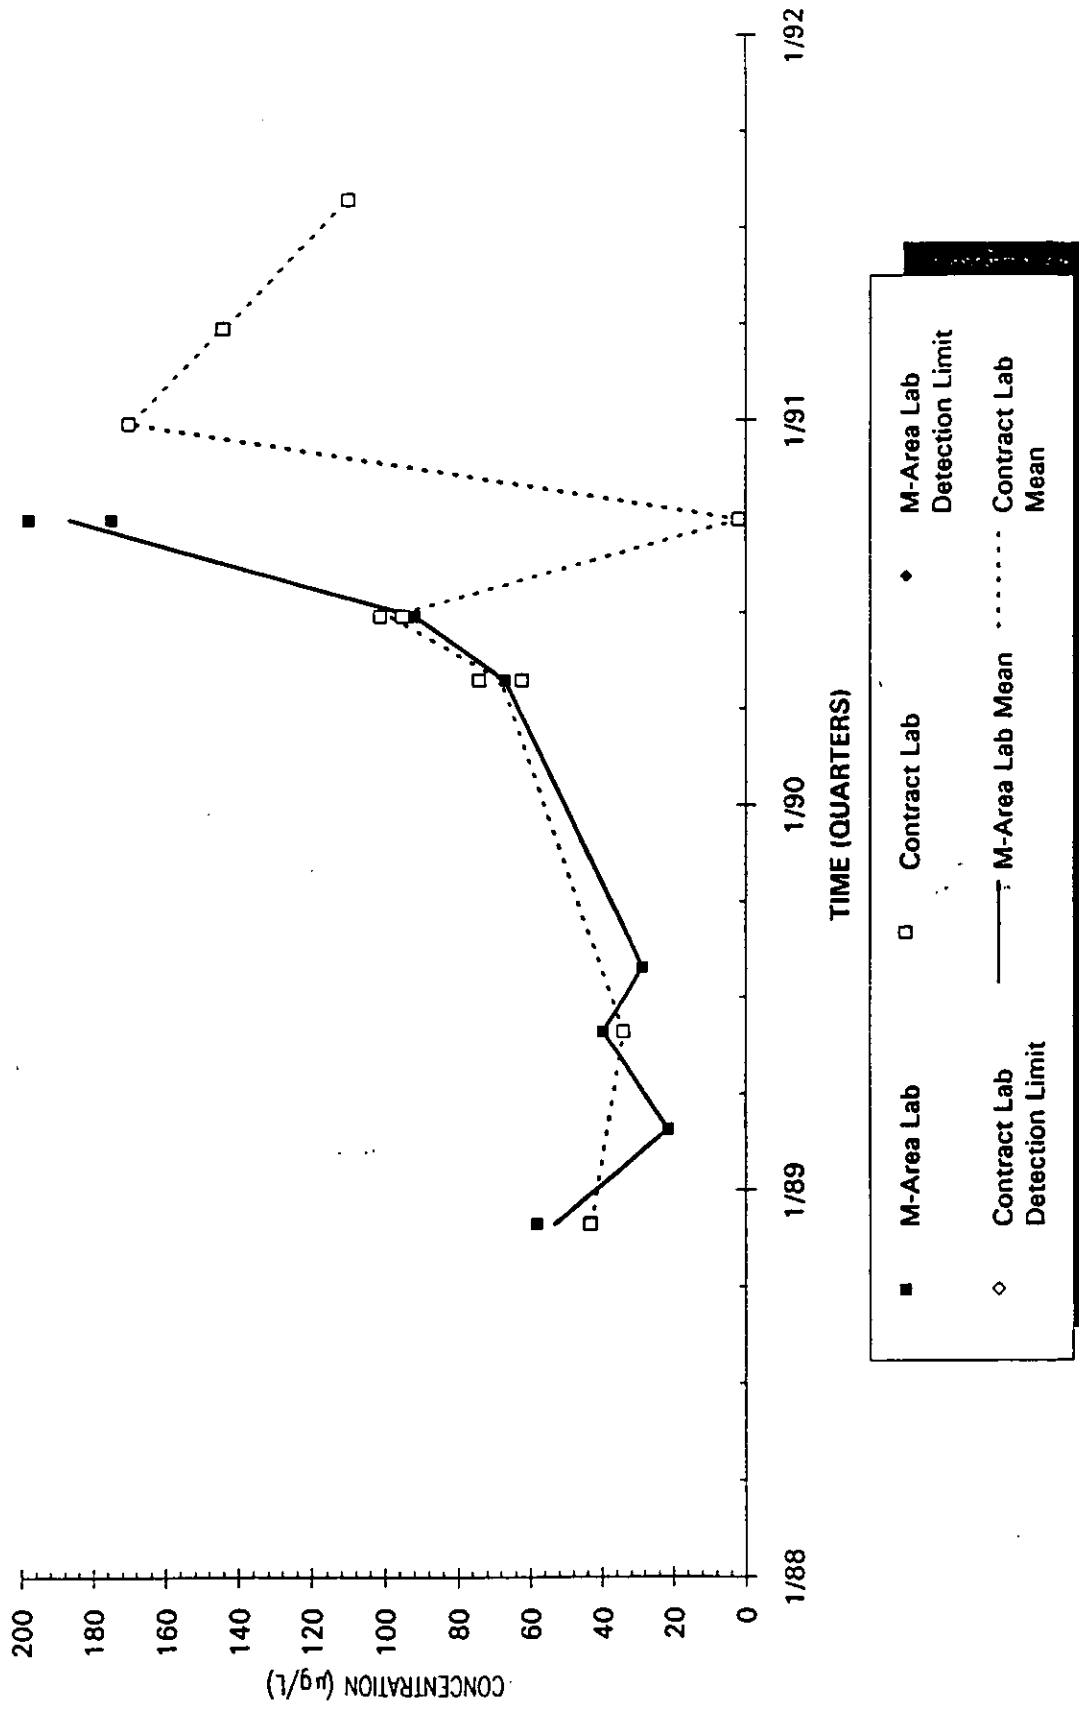

Time Series Plot of Trichloroethylene Concentrations Well AMB 4