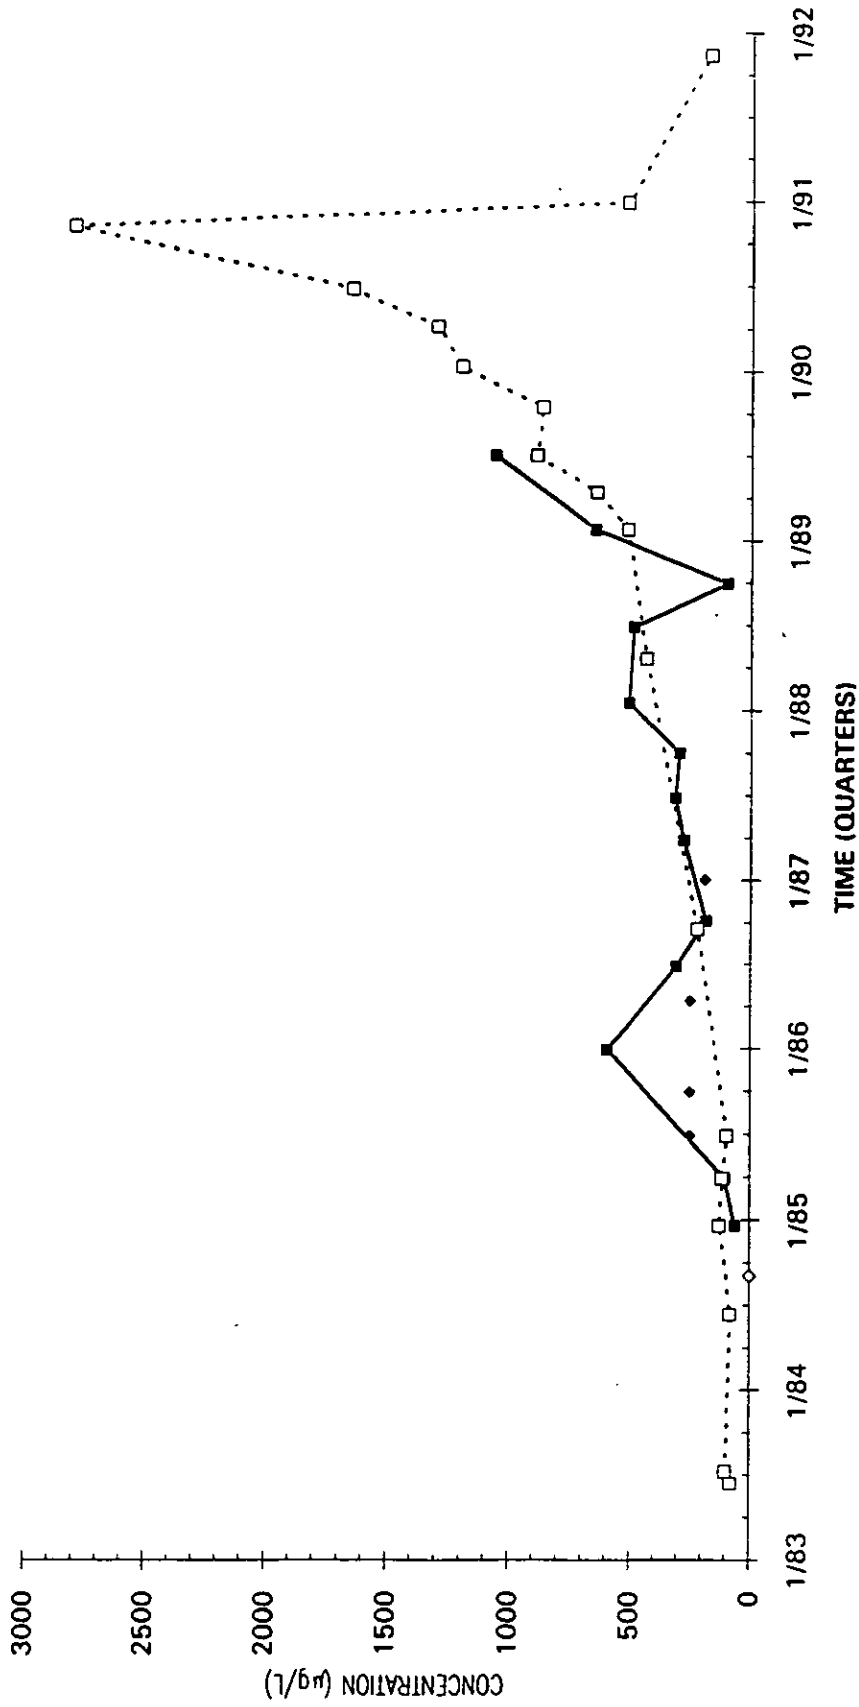

Time Series Plot of Tetrachloroethylene Concentrations Well MSB 14A

- M-Area Lab Detection Limit
- Contract Lab Detection Limit
- M-Area Lab Mean
- ····· Contract Lab Mean