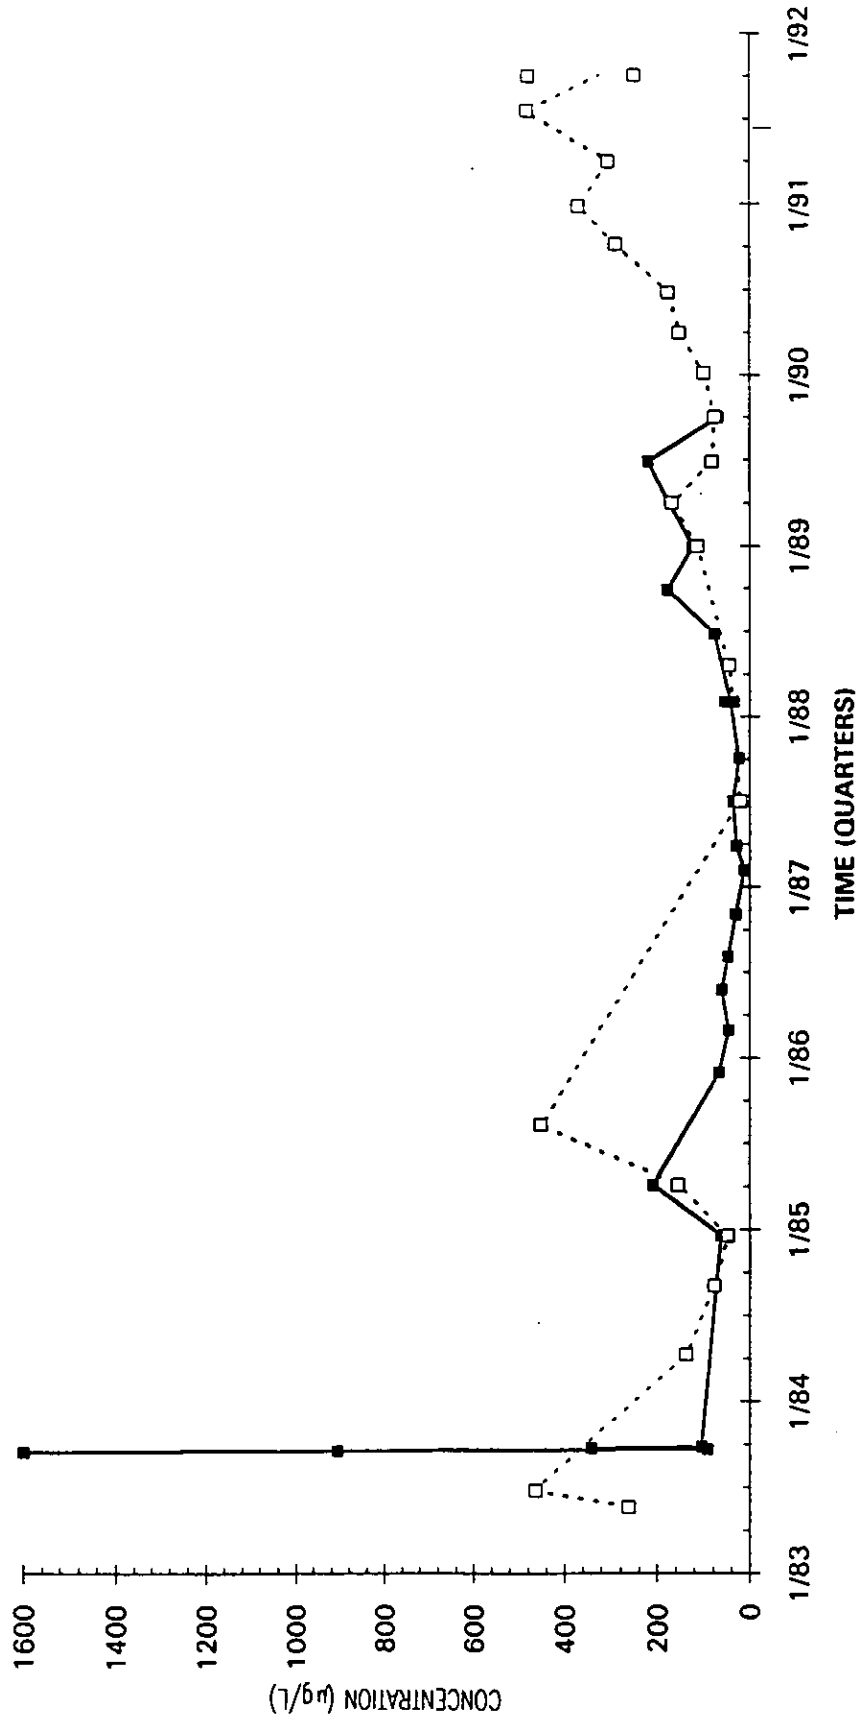

Time Series Plot of Trichloroethylene Concentrations Well MSB 11B