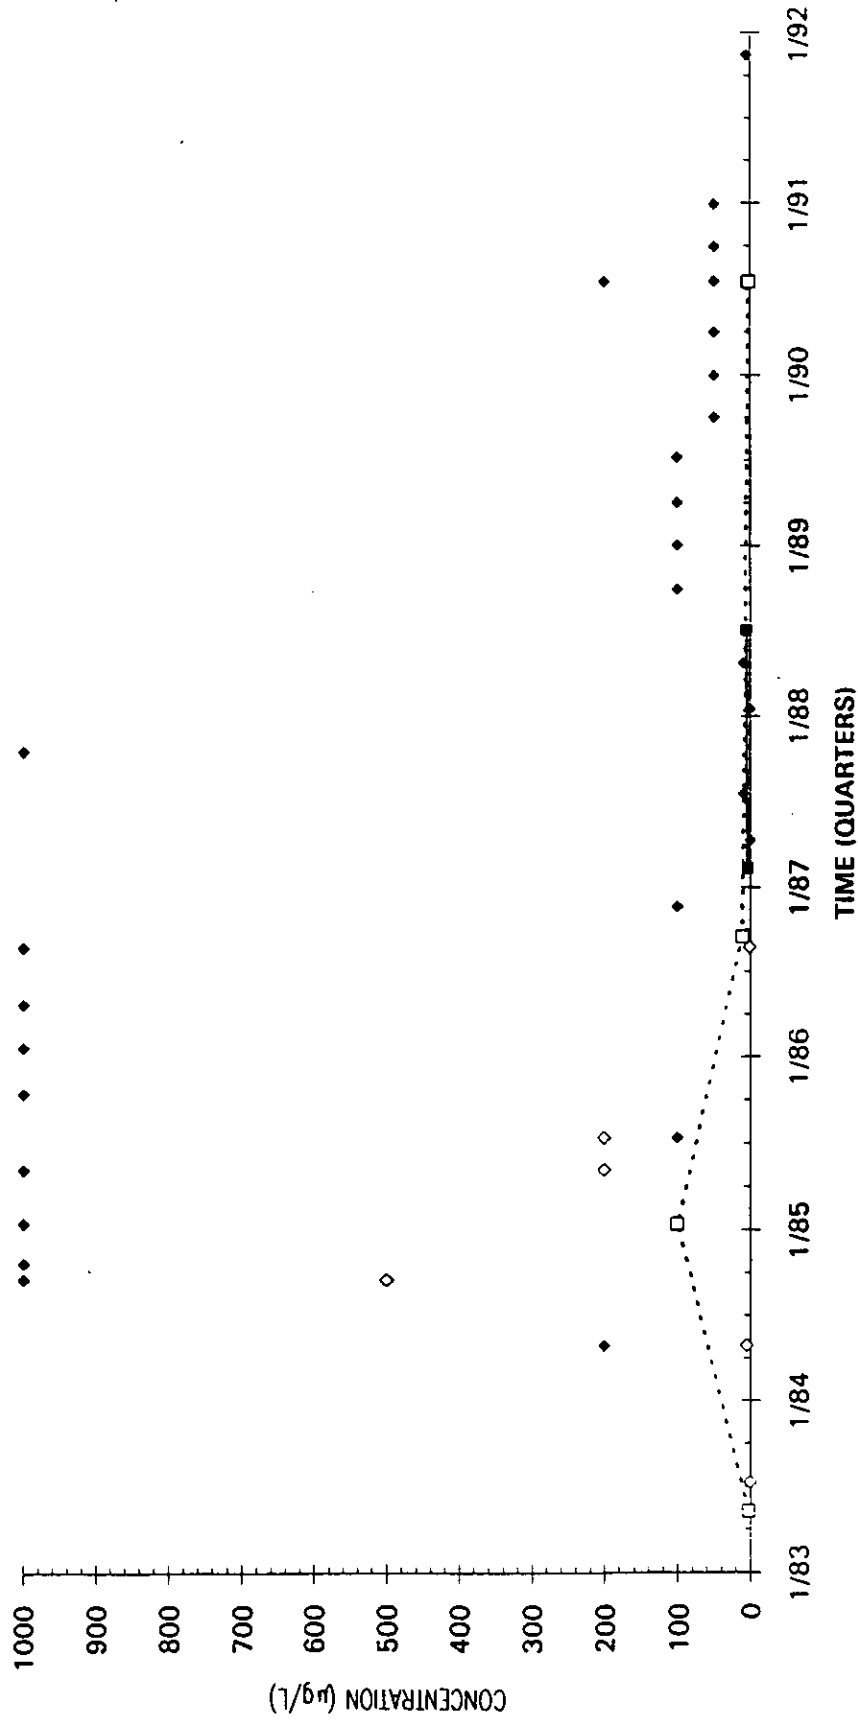

Time Series Plot of Tetrachloroethylene Concentrations Well MSB 28A

- M-Area Lab
- Contract Lab
- M-Area Lab Detection Limit
- Contract Lab
- M-Area Lab Mean
- ..... Contract Lab Mean