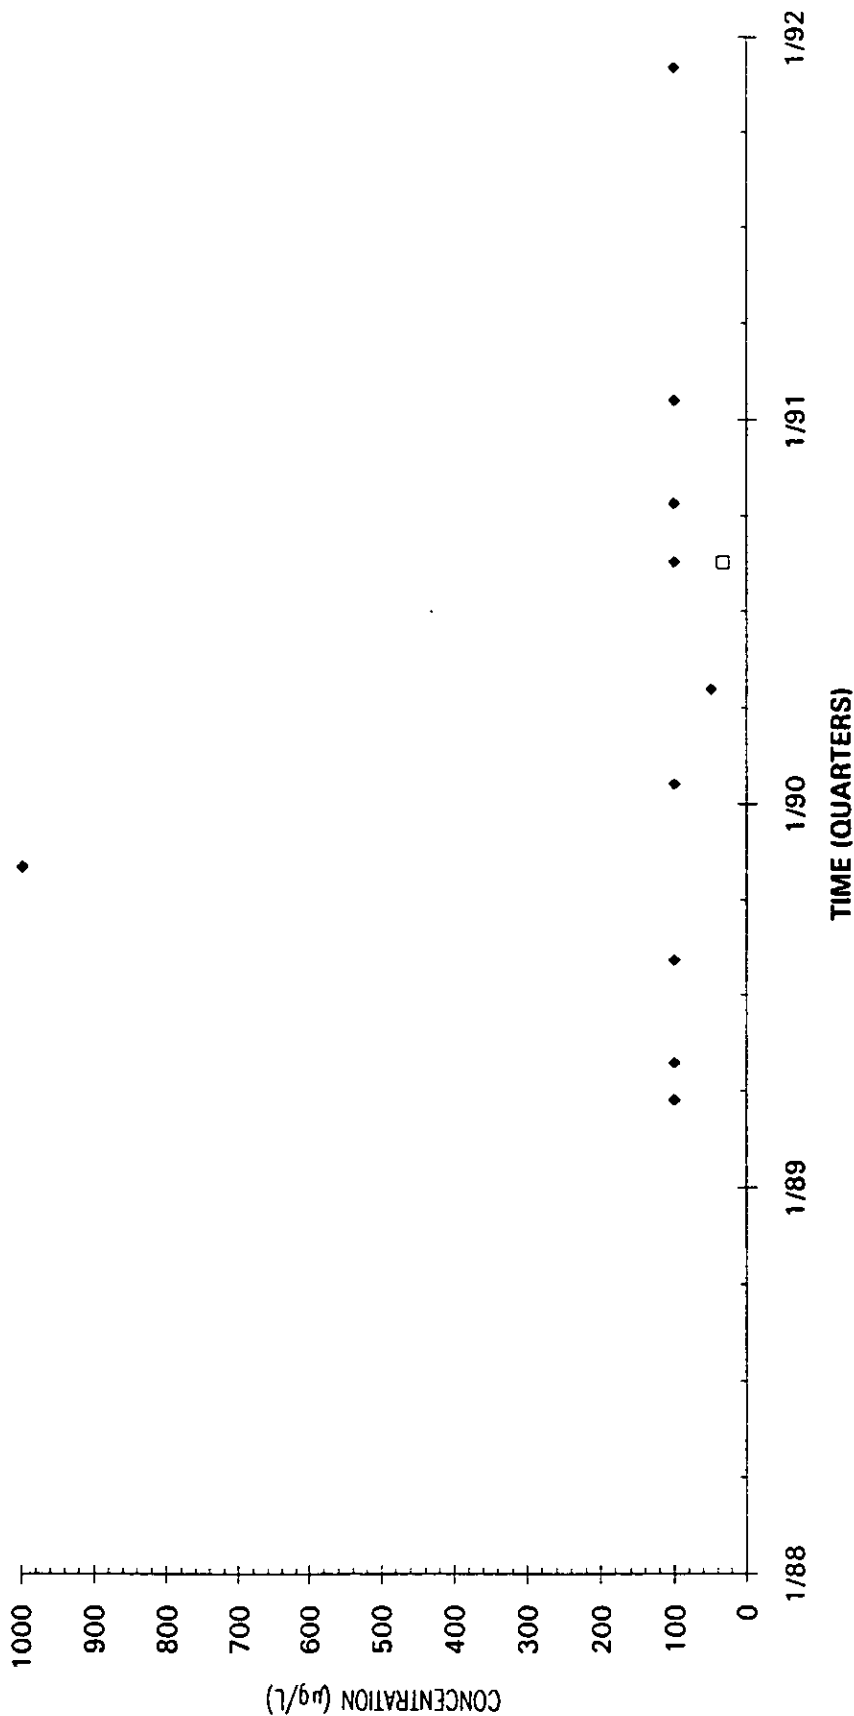

Time Series Plot of Tetrachloroethylene Concentrations Well MSB 68D

M-Area Lab
 Contract Lab
 M-Area Lab Mean
 Contract Lab Mean
 Detection Limit