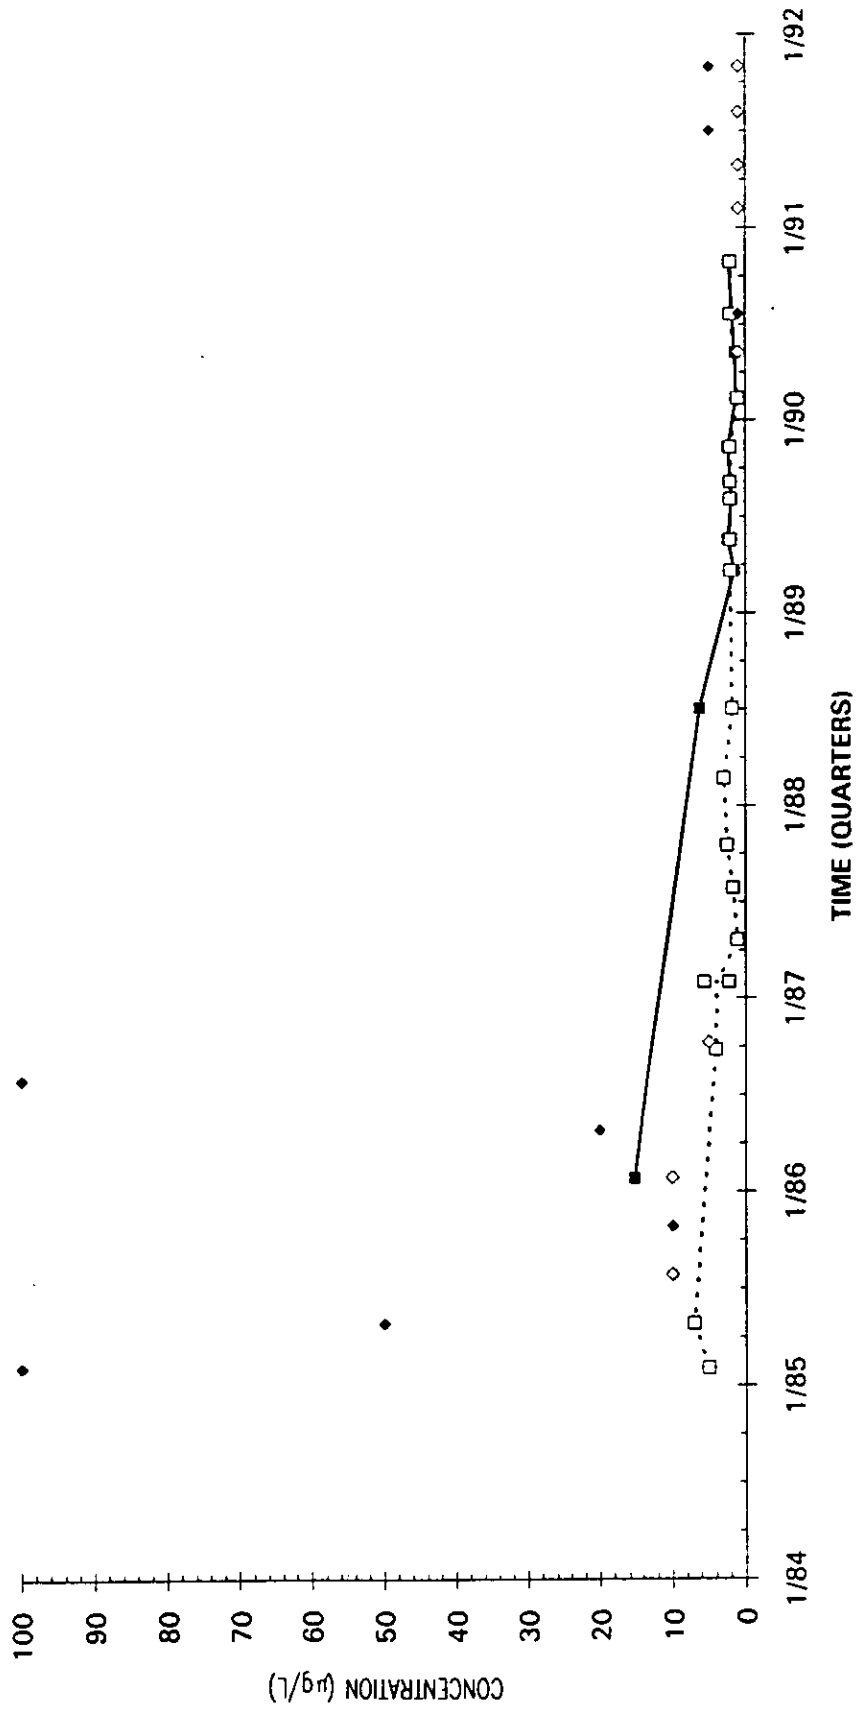

Time Series Plot of Tetrachloroethylene Concentrations Well ASB 5A

- M-Area Lab
- Contract Lab
- M-Area Lab Mean
- ..... Contract Lab Mean
- M-Area Lab Detection Limit
- ..... Contract Lab Detection Limit