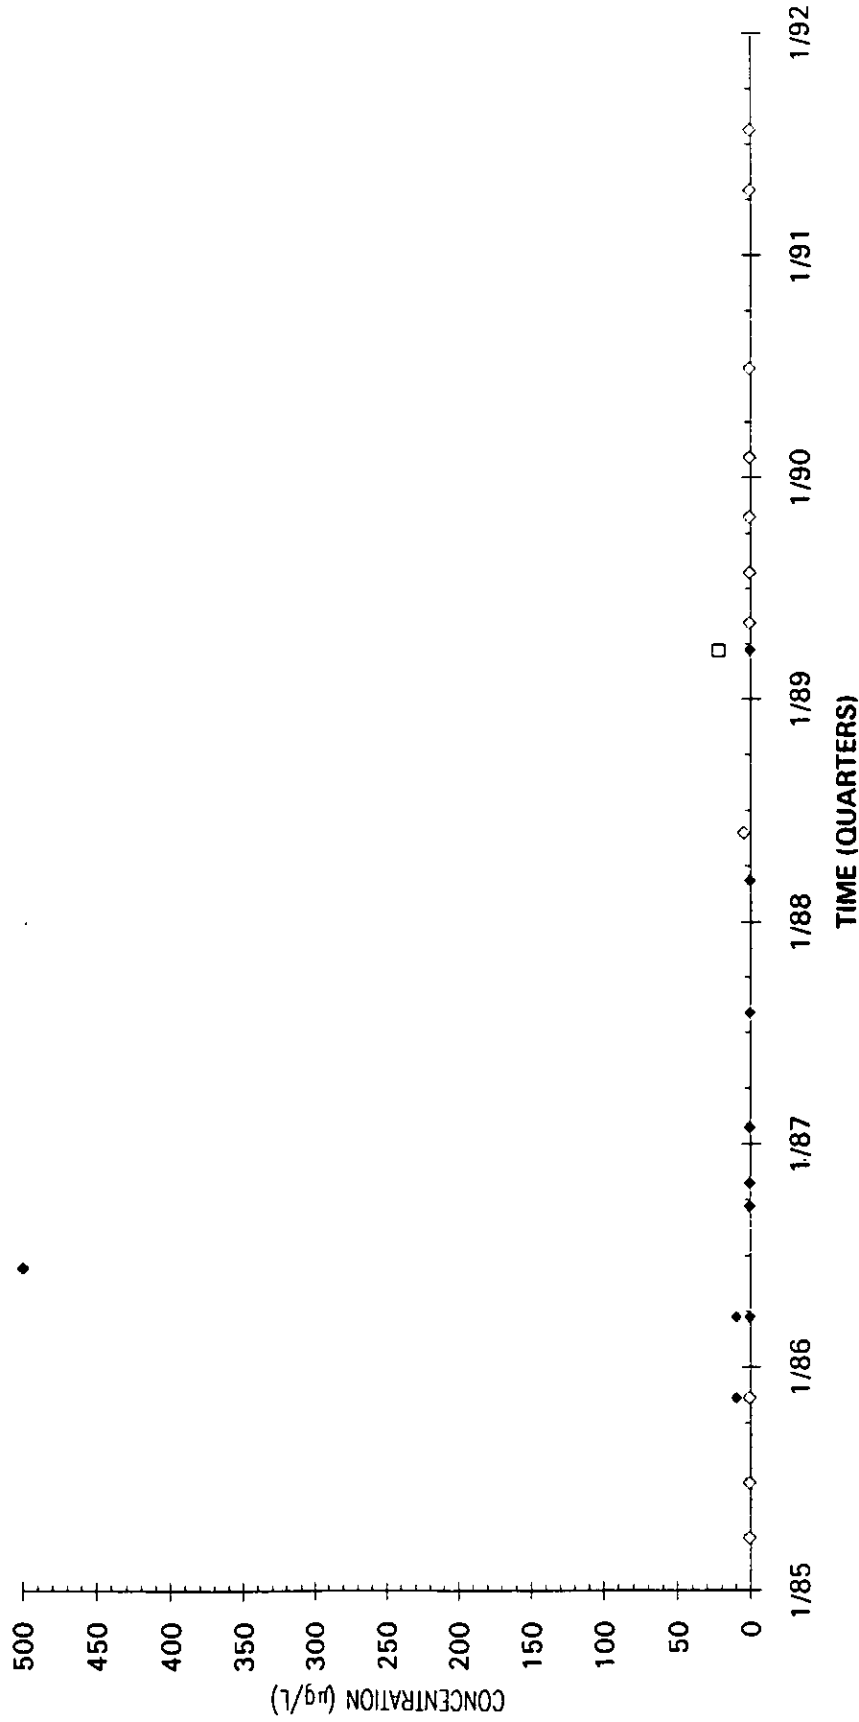

Time Series Plot of Tetrachloroethylene Concentrations Well MSB 40D

- M-Area Lab
- Contract Lab
- M-Area Lab Detection Limit
- Contract Lab Detection Limit
- M-Area Lab Mean
- ..... Contract Lab Mean