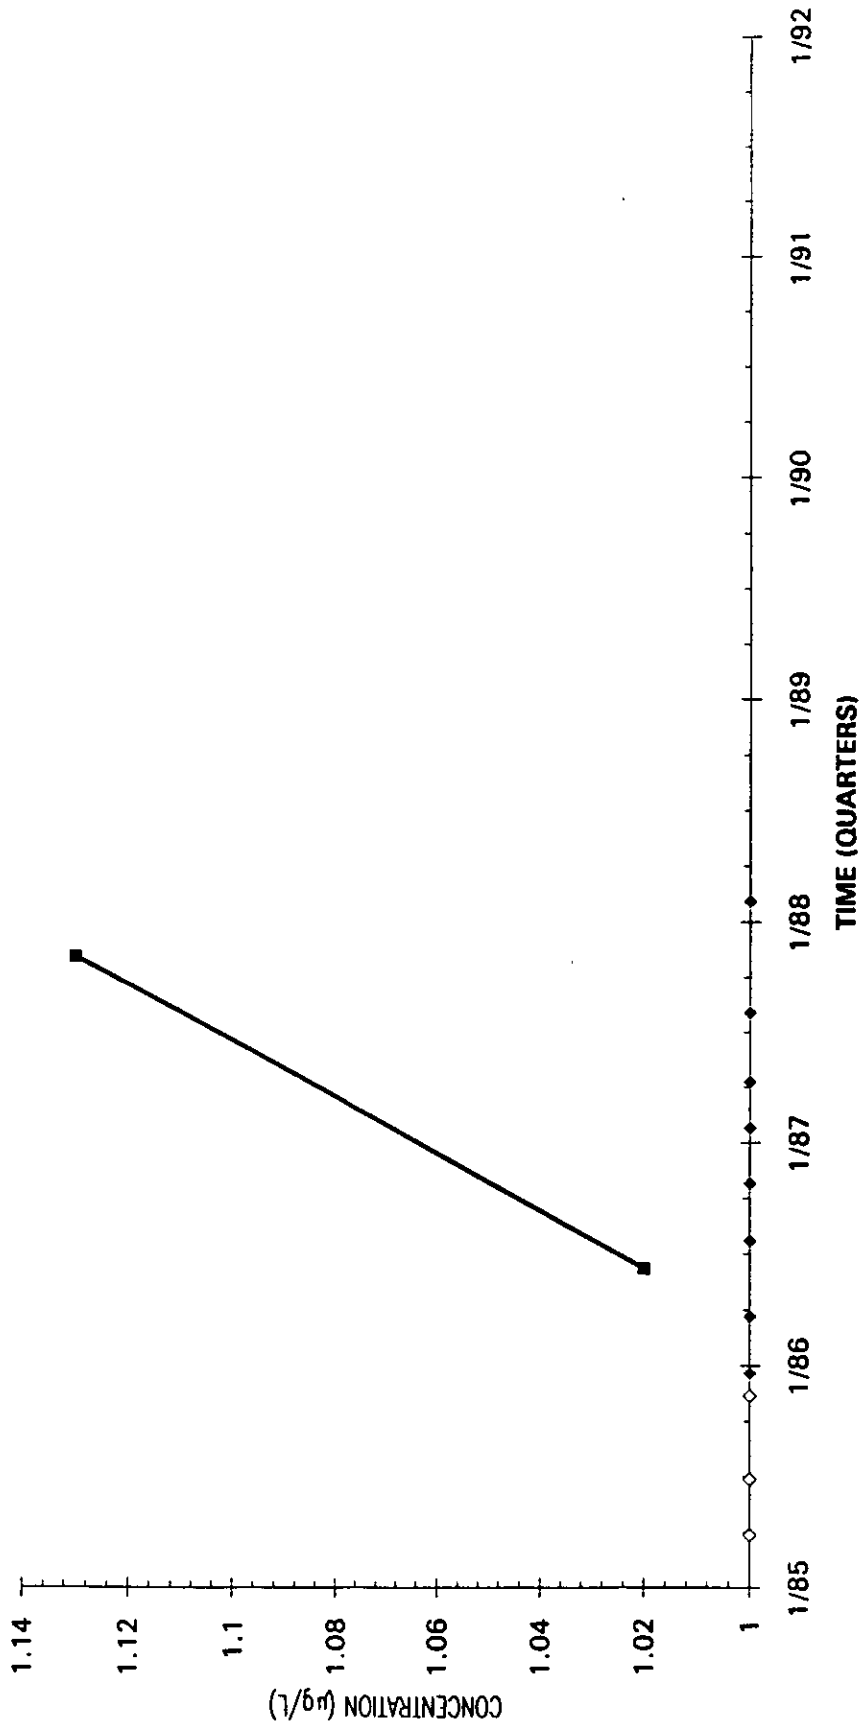

Time Series Plot of Trichloroethylene Concentrations Well MSB 41C

Time Series Plot of Trichloroethylene Concentrations Well MSB 41D

■ M-Area Lab
◇ Contract Lab

— M-Area Lab Mean
..... Contract Lab Mean

— Contract Lab Detection Limit
..... M-Area Lab Detection Limit