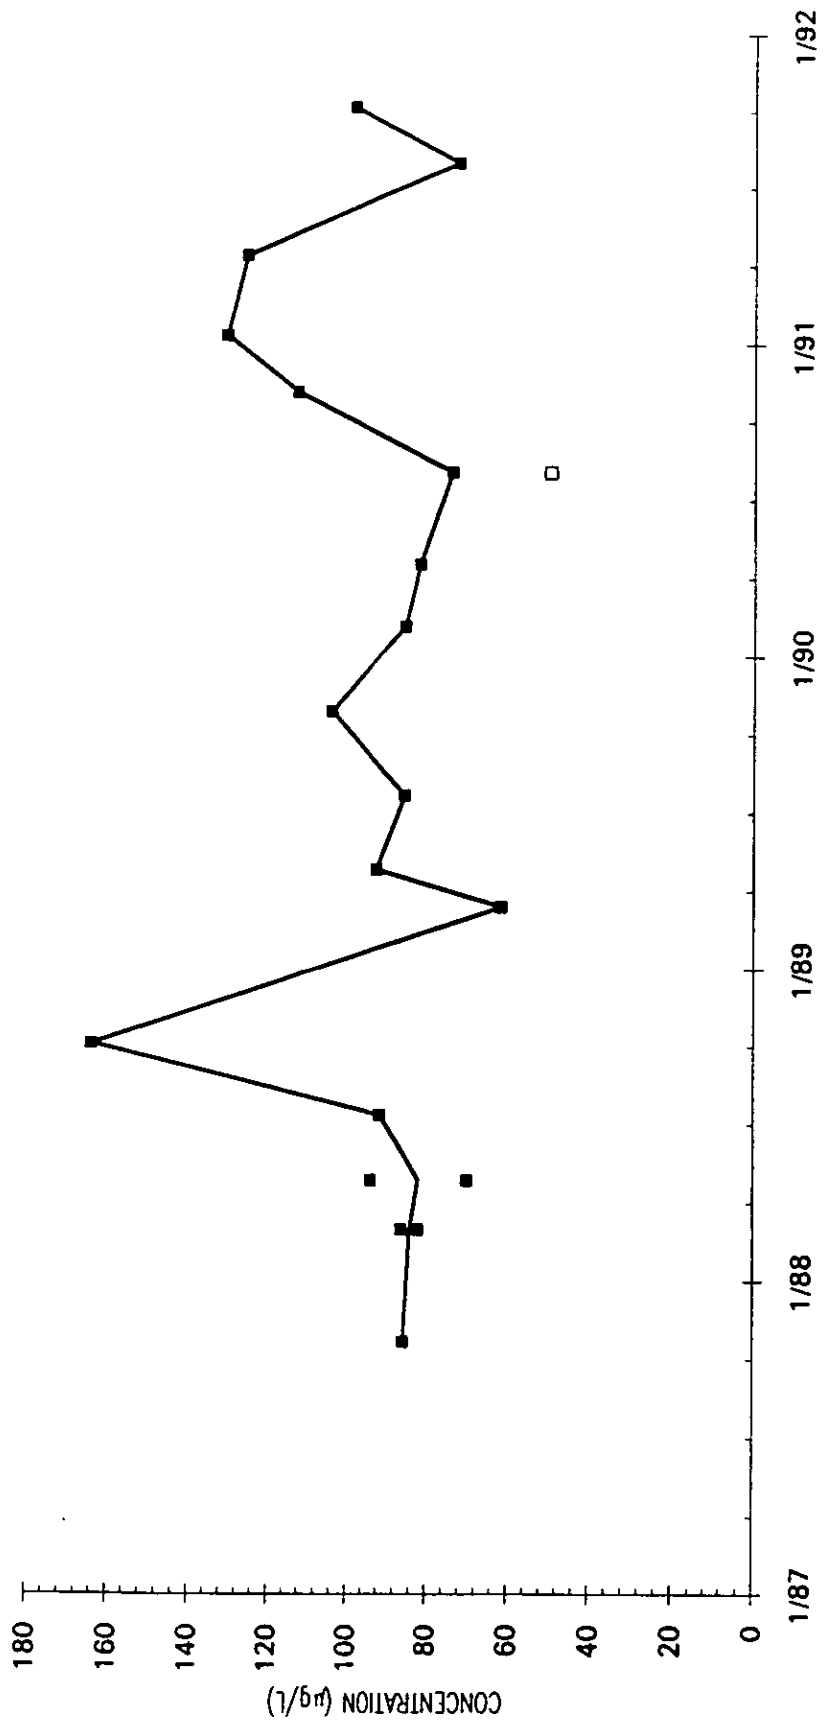

Time Series Plot of Trichloroethylene Concentrations Well MSB 49B

- M-Area Lab
- Contract Lab
- M-Area Lab Mean
- ..... Contract Lab Mean
- M-Area Lab Detection Limit
- ..... Contract Lab Detection Limit