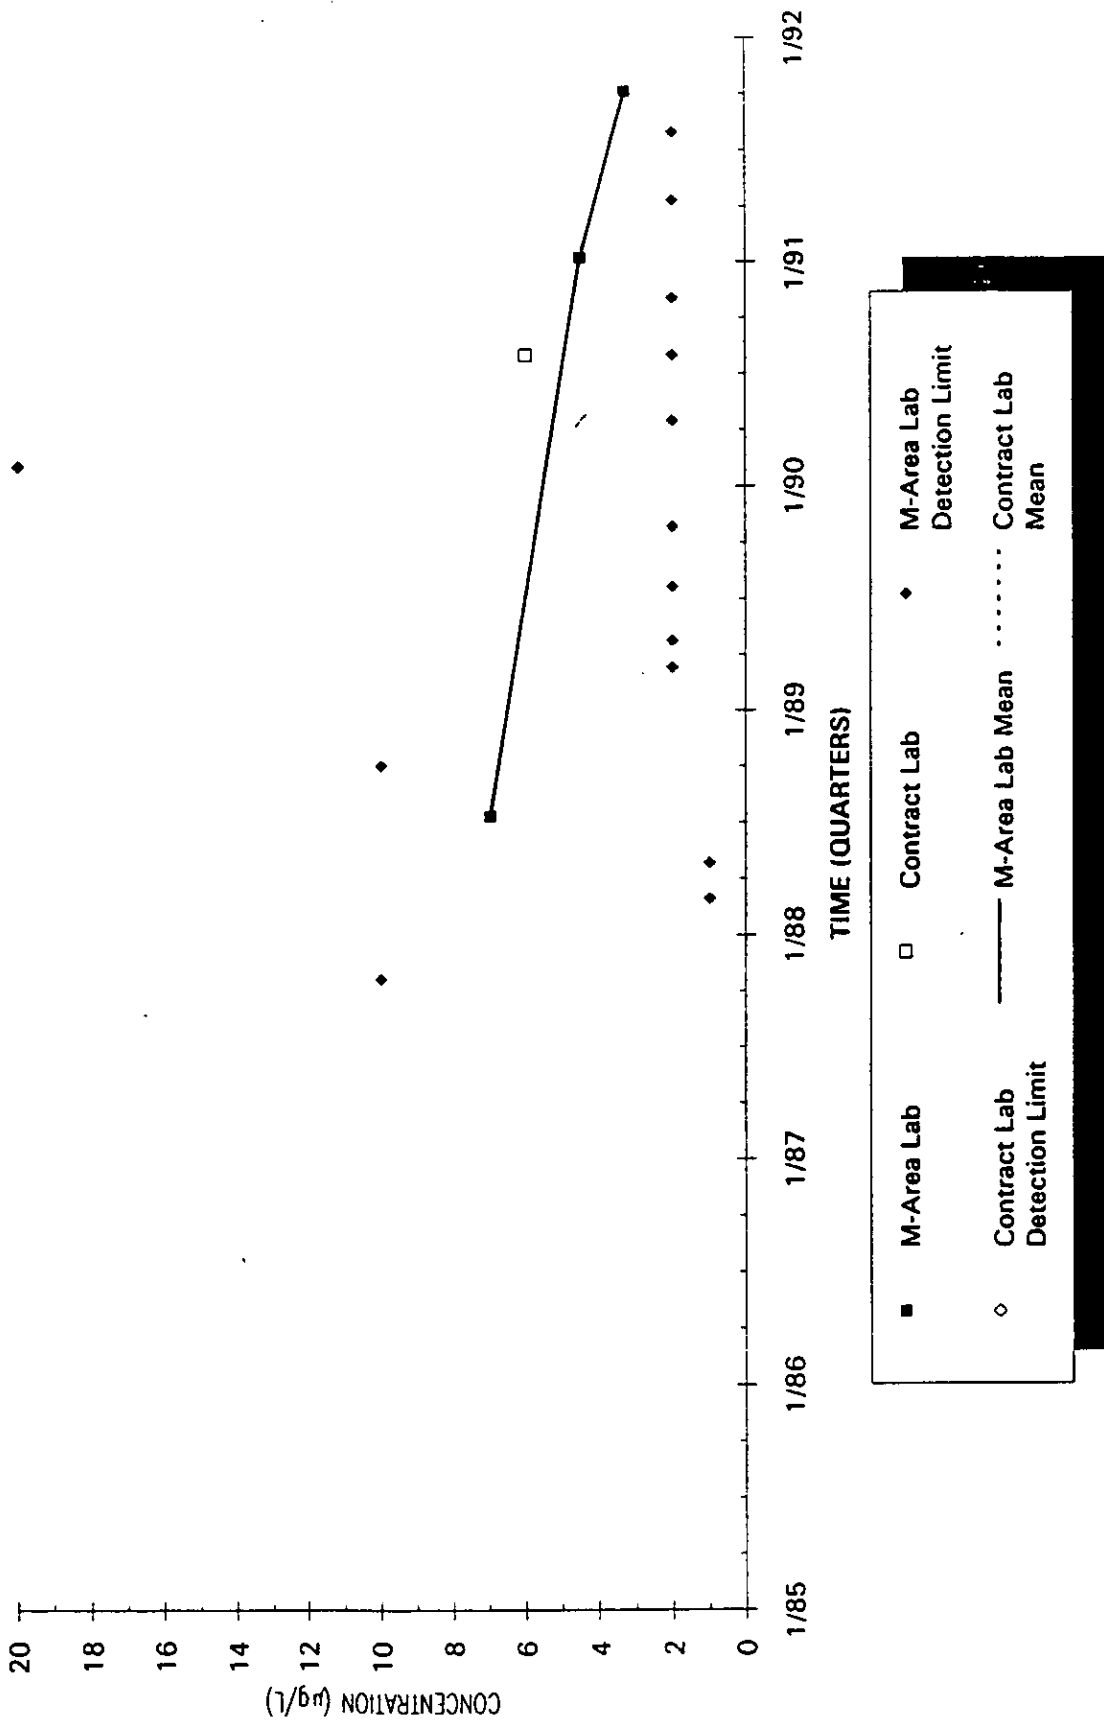

Time Series Plot of Tetrachloroethylene Concentrations Well MSB 49B