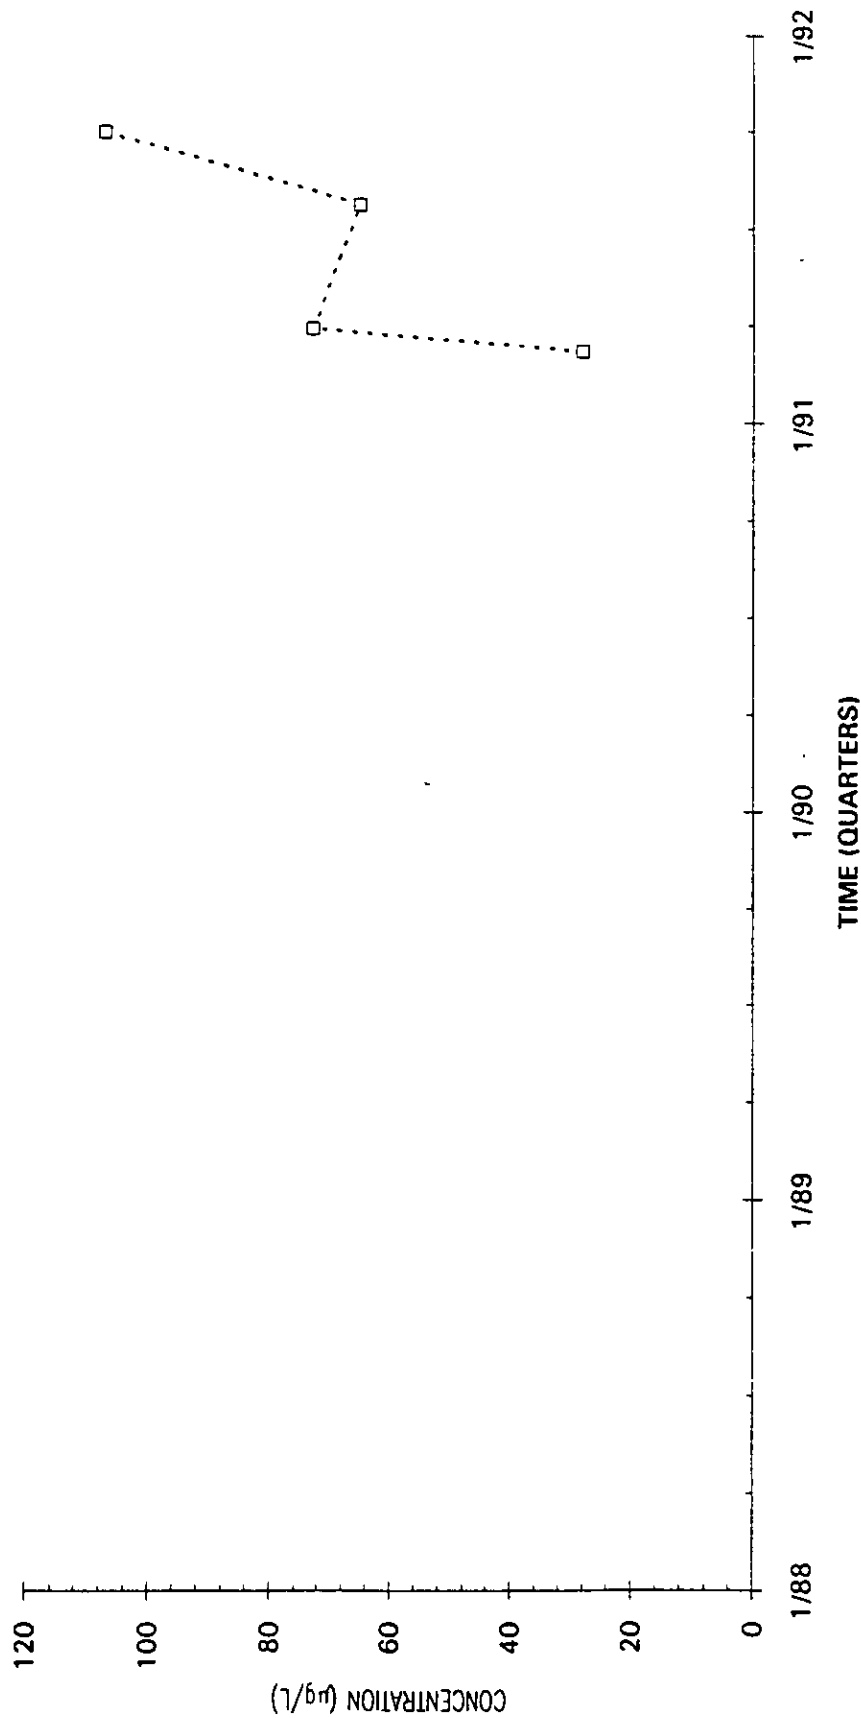

Time Series Plot of Tetrachloroethylene Concentrations Well MSB 1C

- M-Area Lab
- Contract Lab
- M-Area Lab Detection Limit
- Contract Lab Detection Limit
- M-Area Lab Mean
- ..... Contract Lab Mean