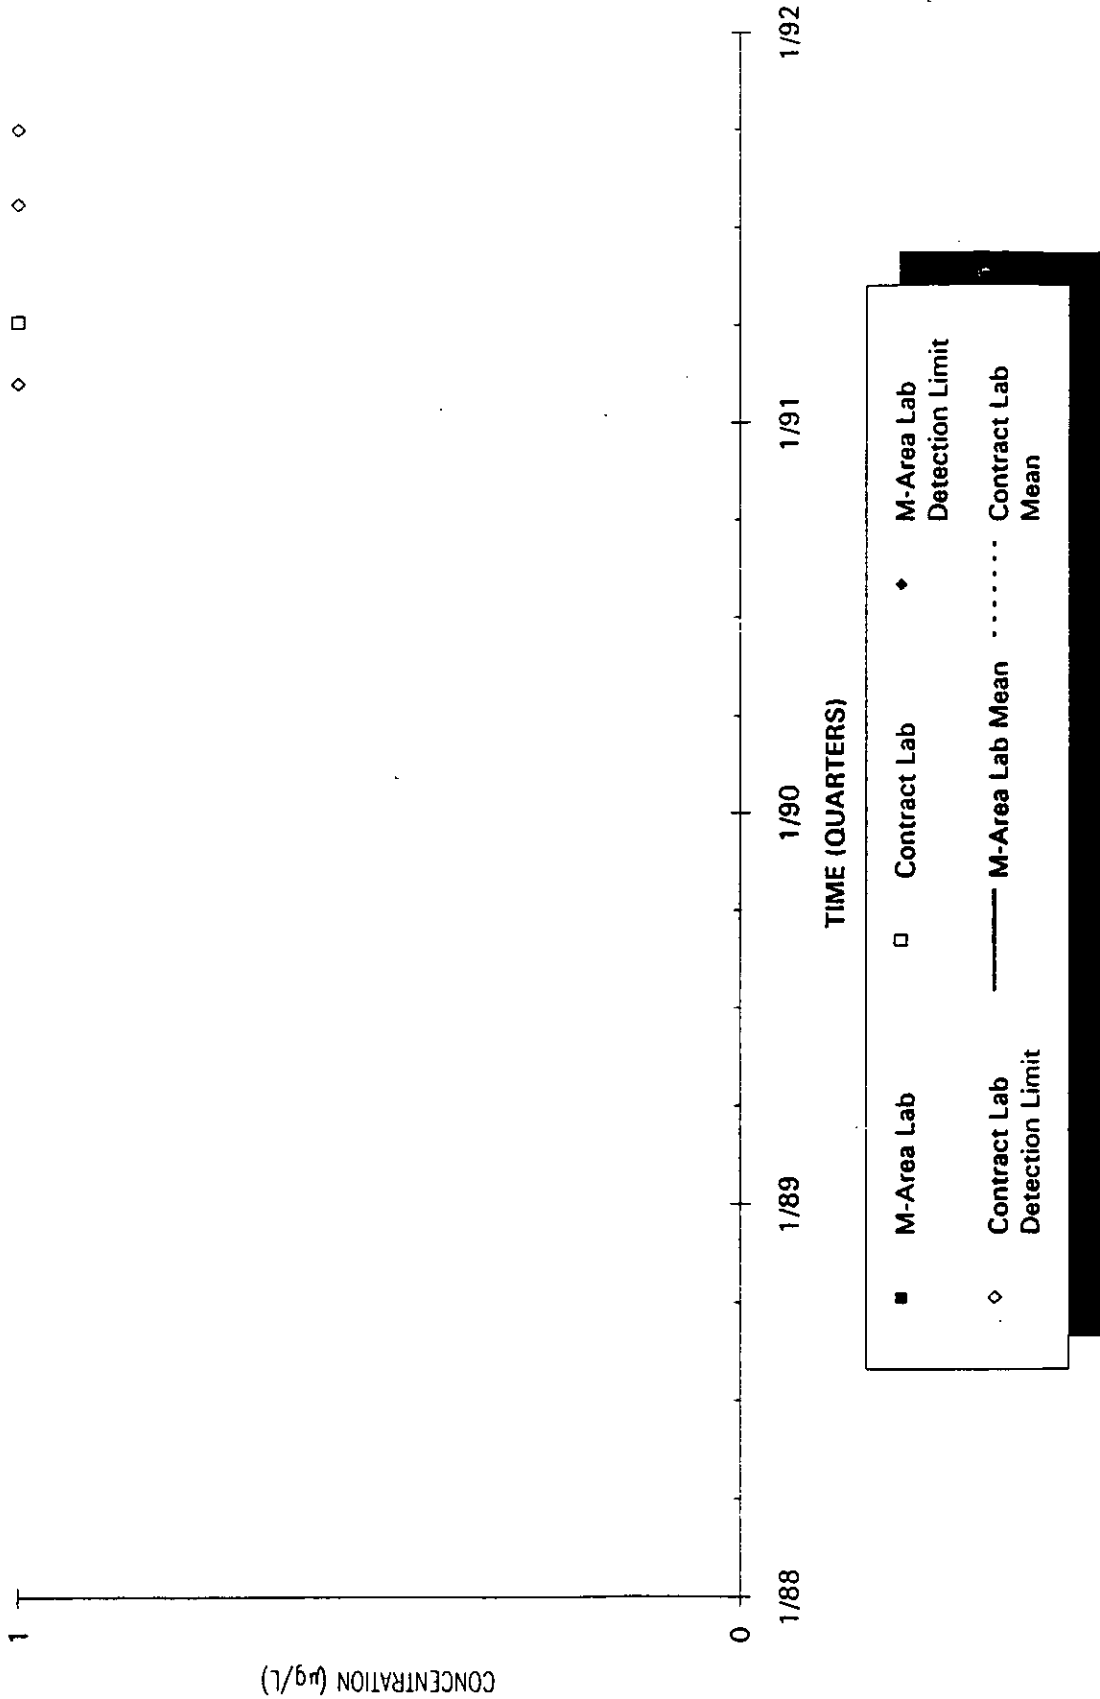

Time Series Plot of Tetrachloroethylene Concentrations Well MSB 81B