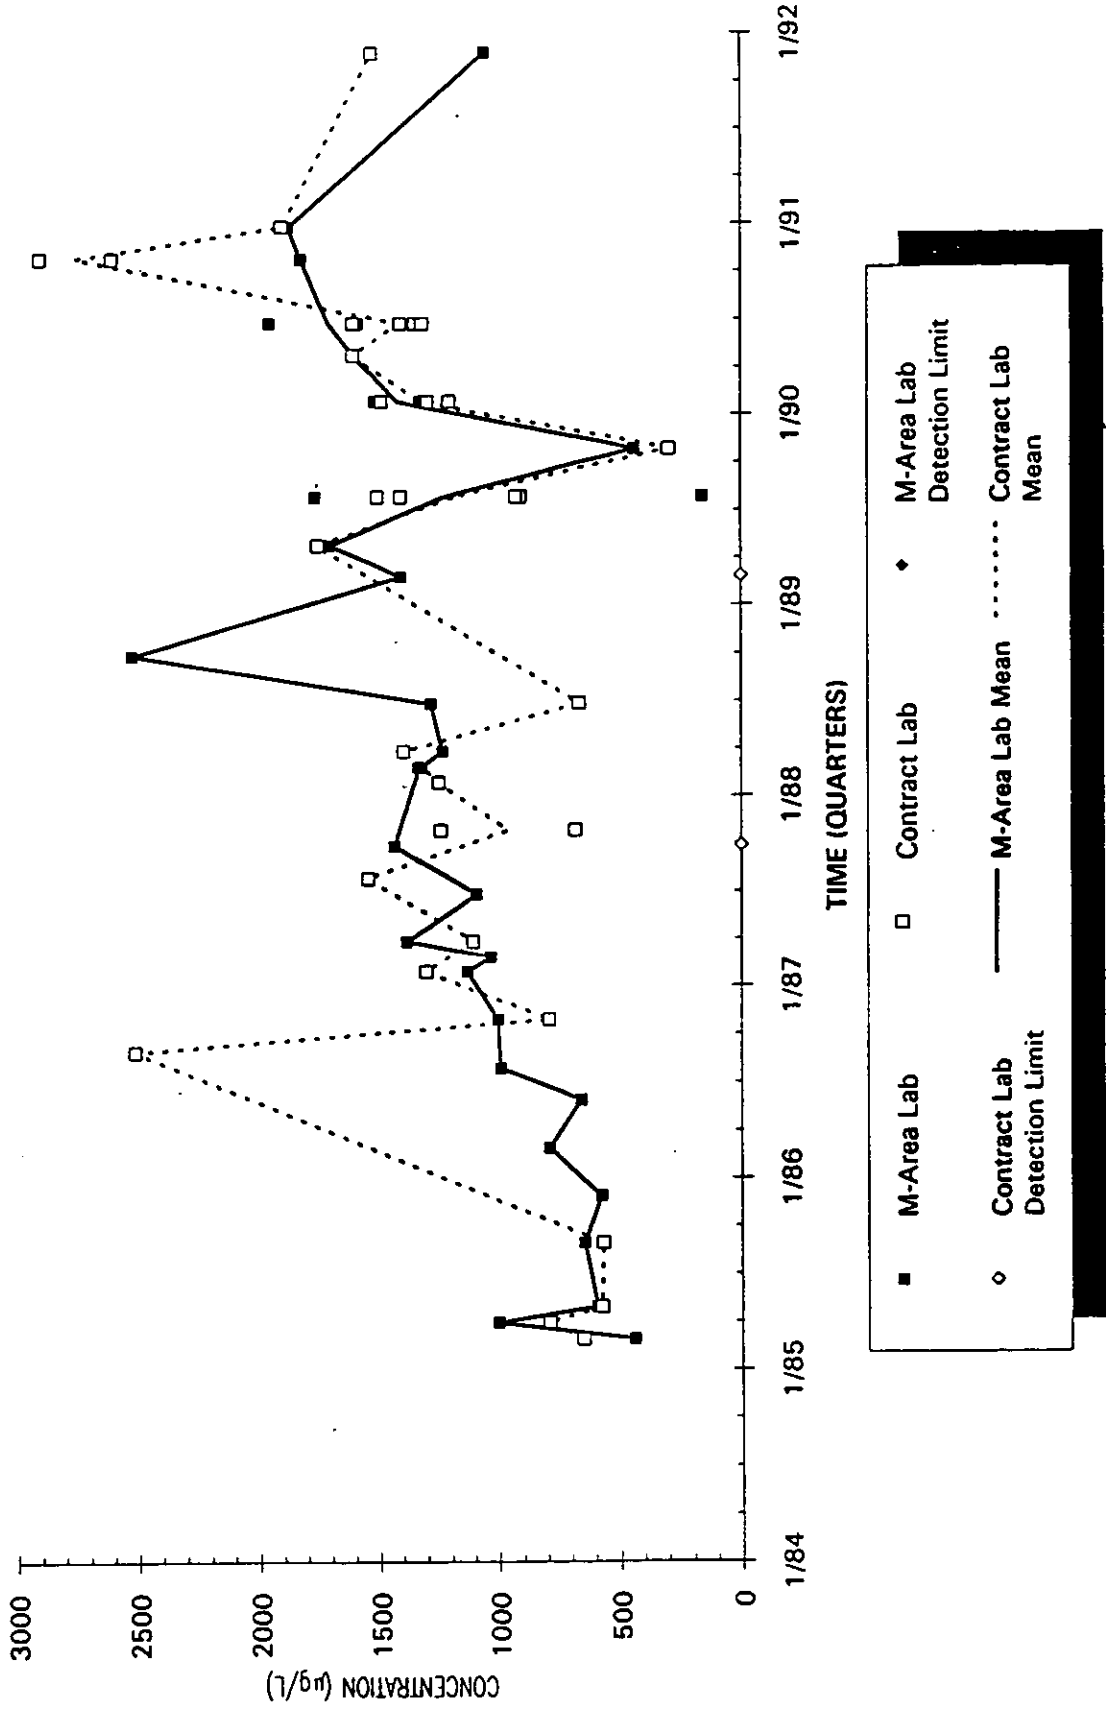

Time Series Plot of Trichloroethylene Concentrations Well ASB 8B