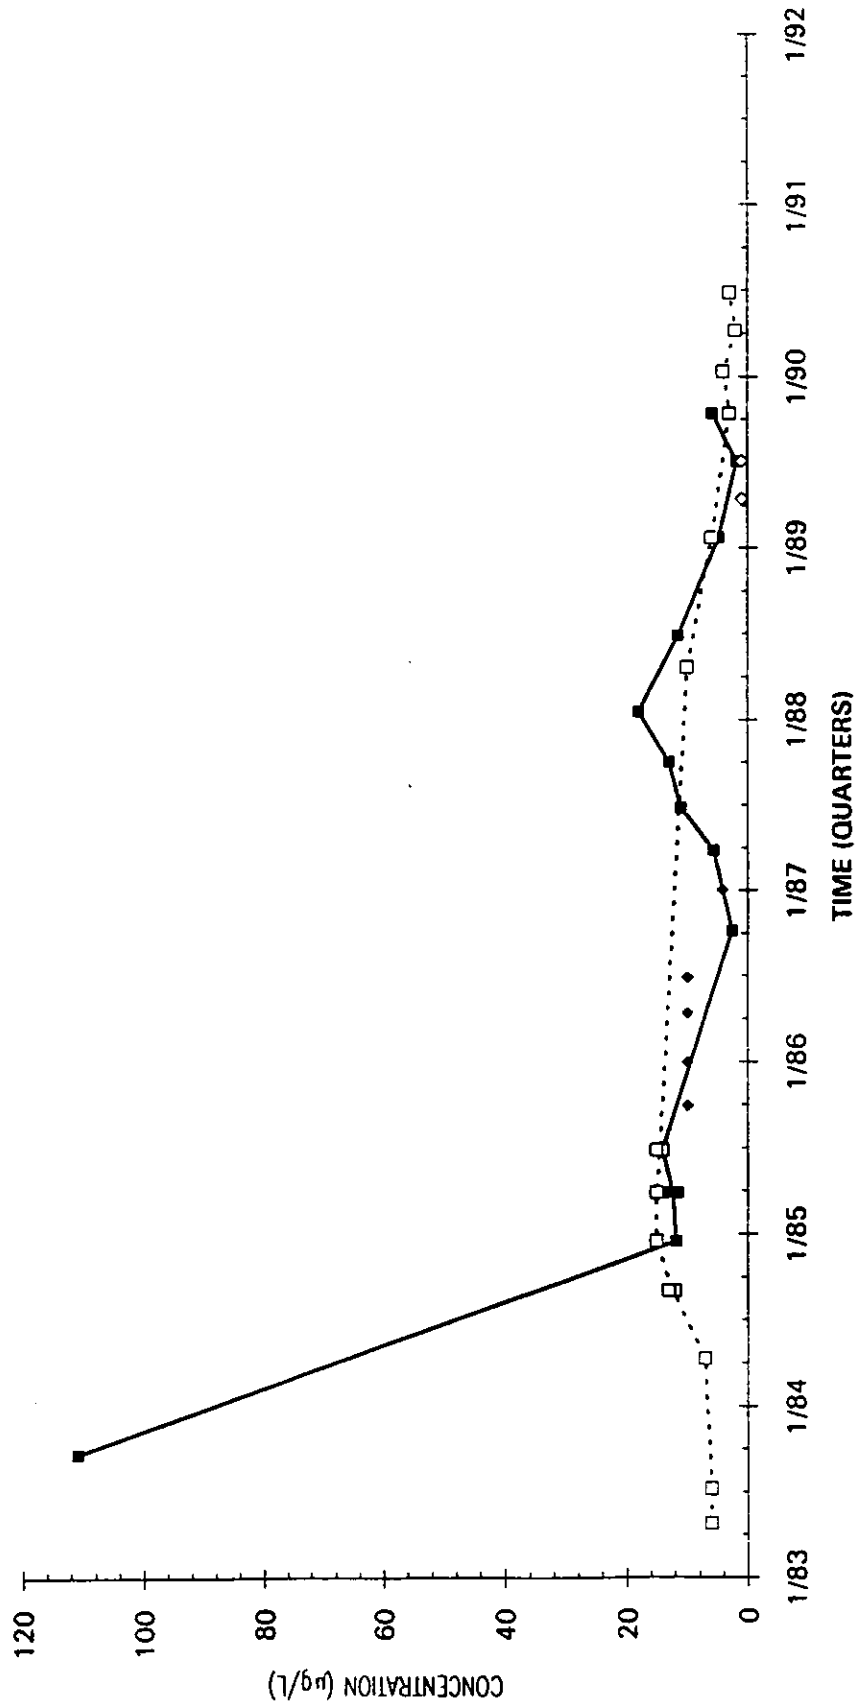

Time Series Plot of Tetrachloroethylene Concentrations Well MSB 14C

■ M-Area Lab
□ Contract Lab
◆ M-Area Lab Detection Limit
◇ Contract Lab Detection Limit
— M-Area Lab Mean
..... Contract Lab Mean