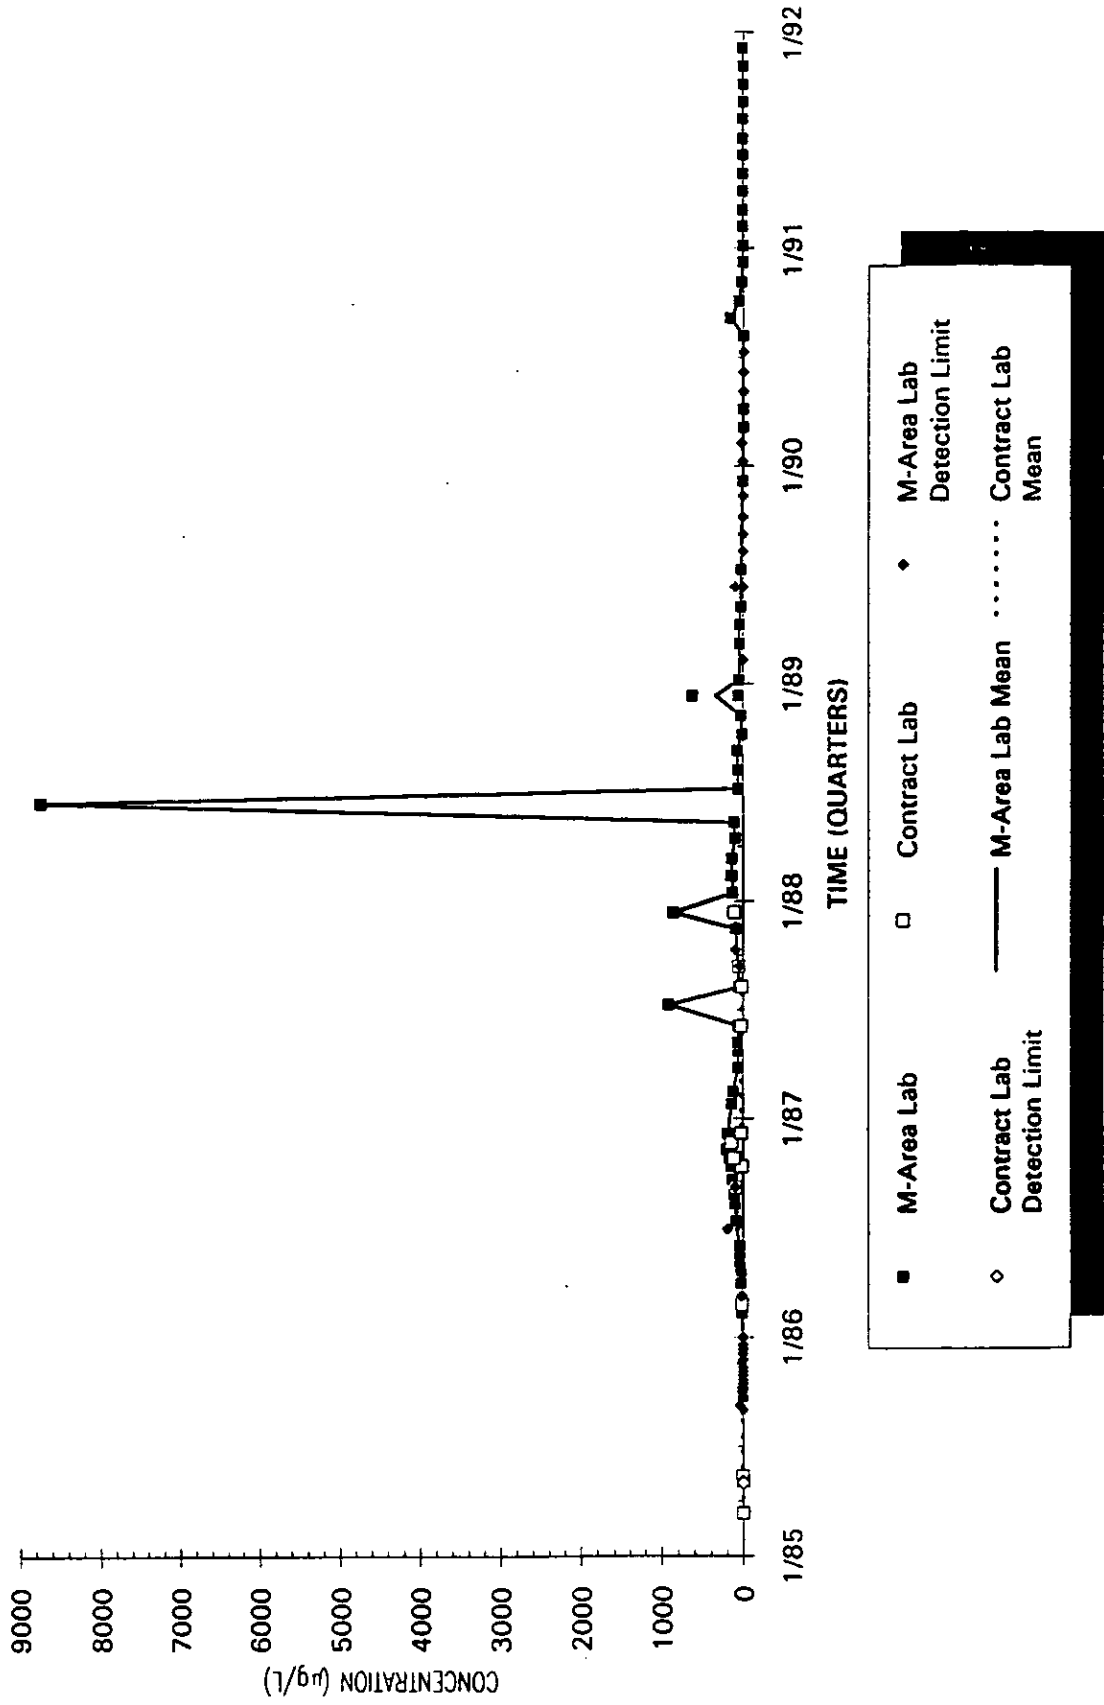

Time Series Plot of Tetrachloroethylene Concentrations Well RWM 9