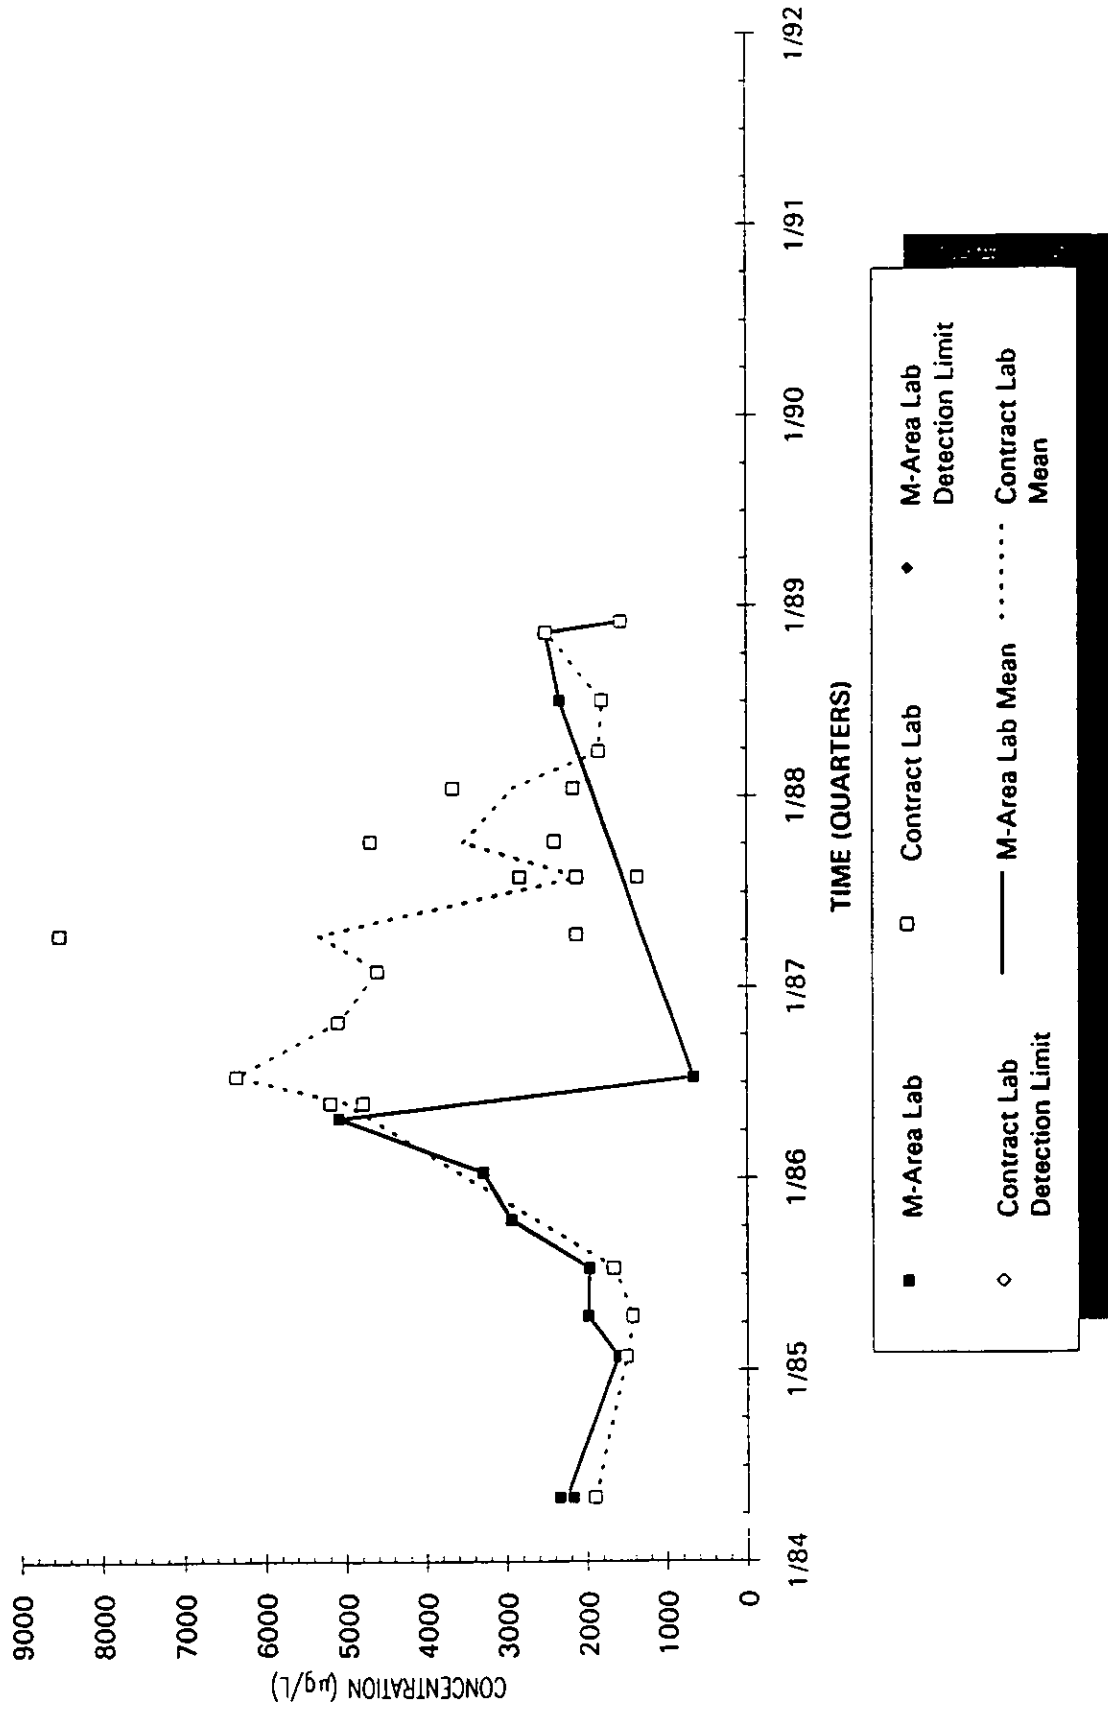

Time Series Plot of Tetrachloroethylene Concentrations Well MSB 4A