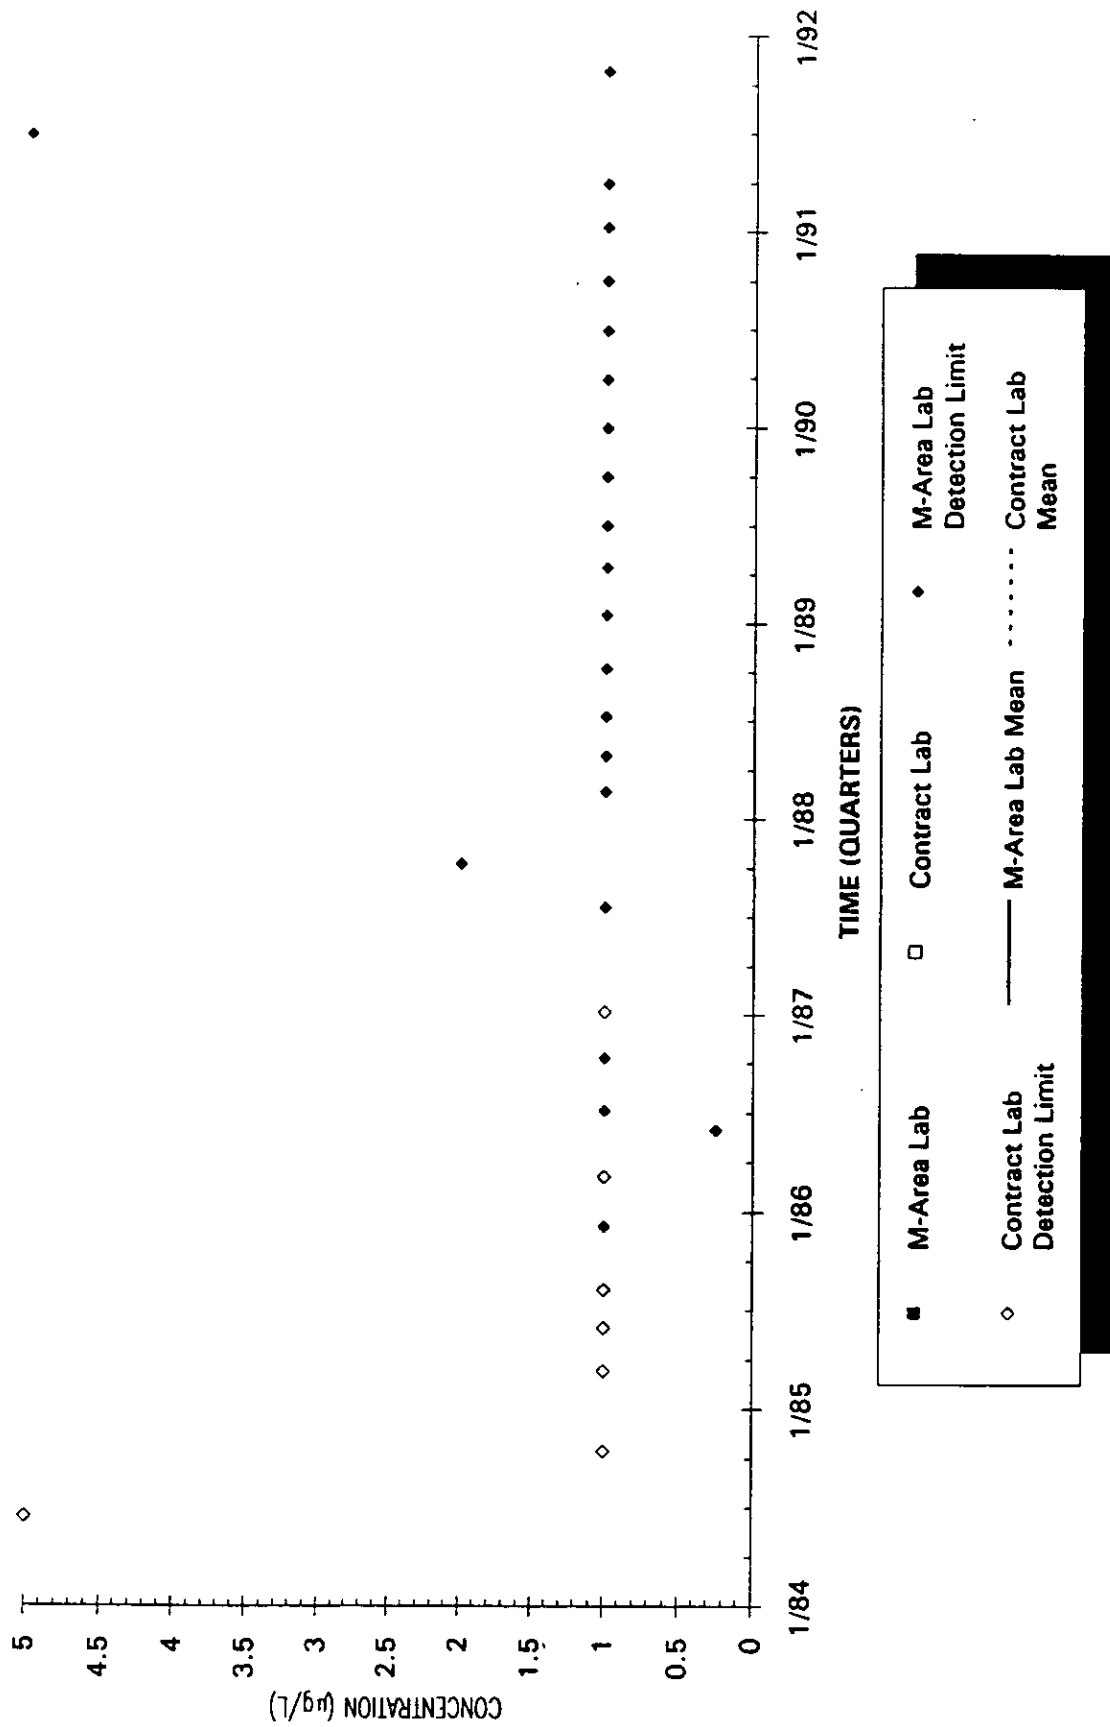

Time Series Plot of Trichloroethylene Concentrations Well MSB 32