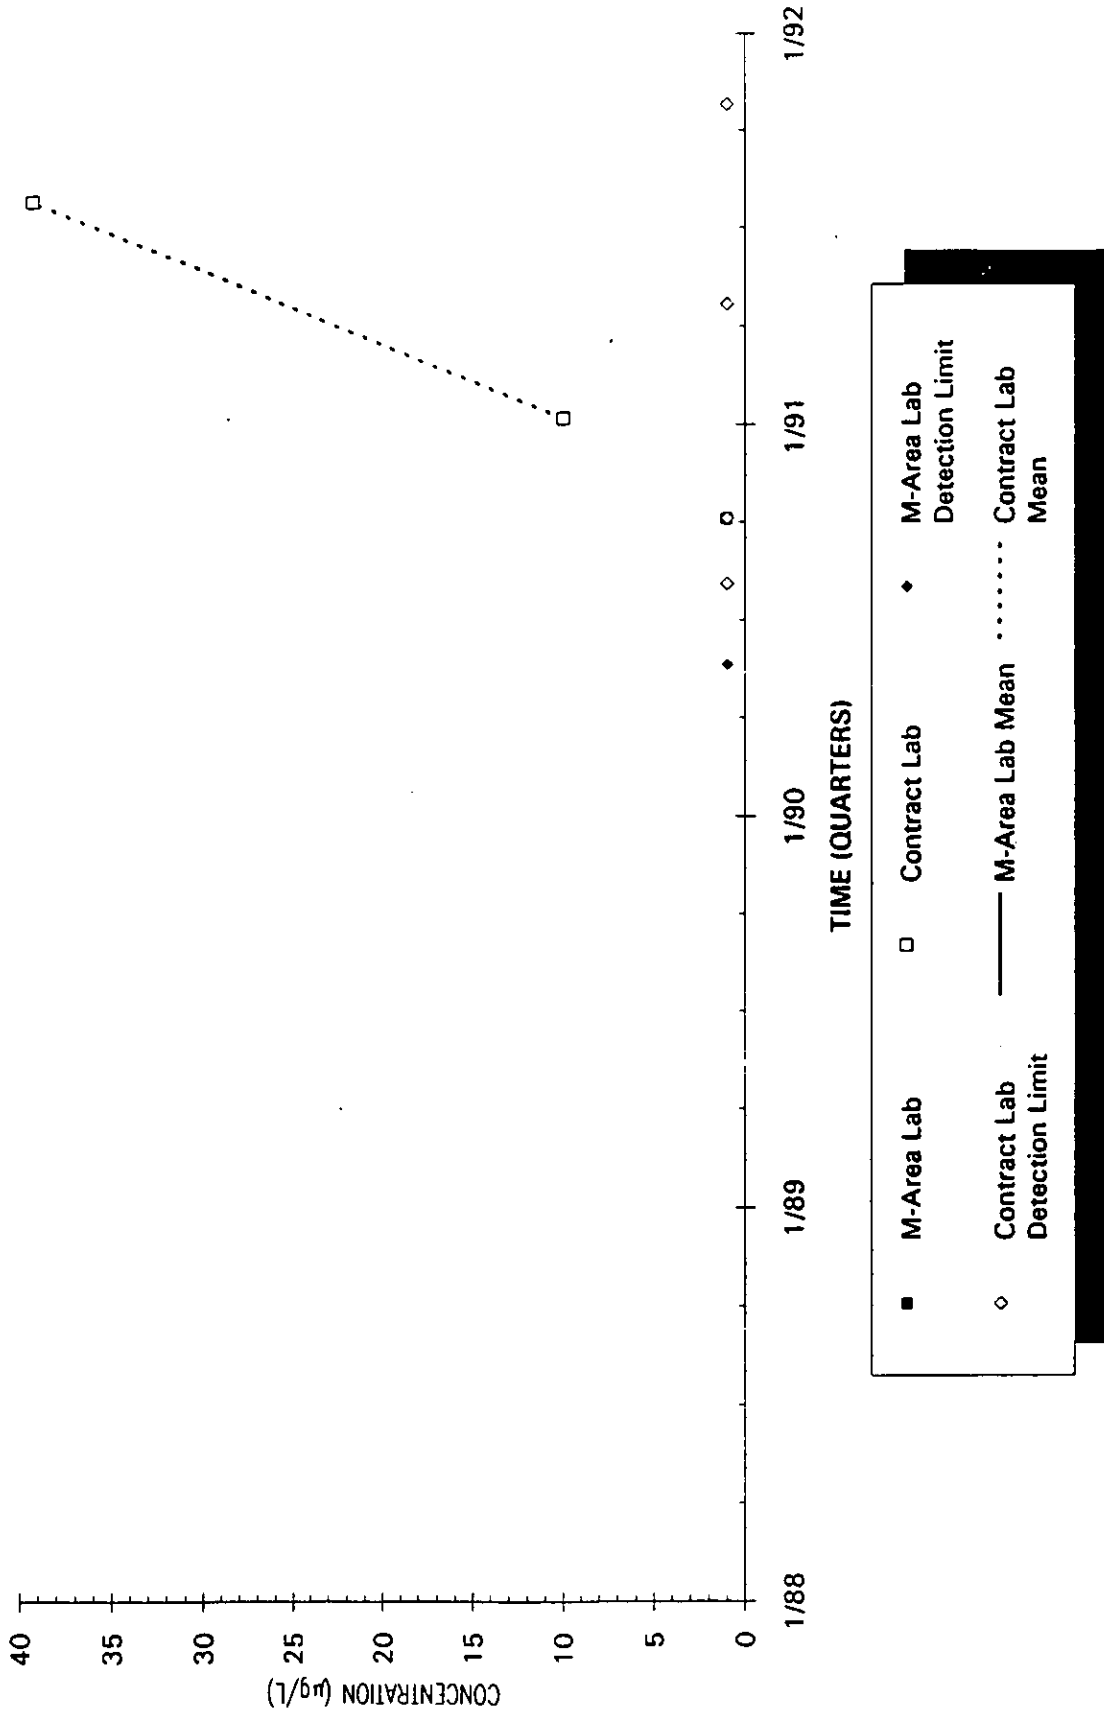

Time Series Plot of Tetrachloroethylene Concentrations Well MSB 74D