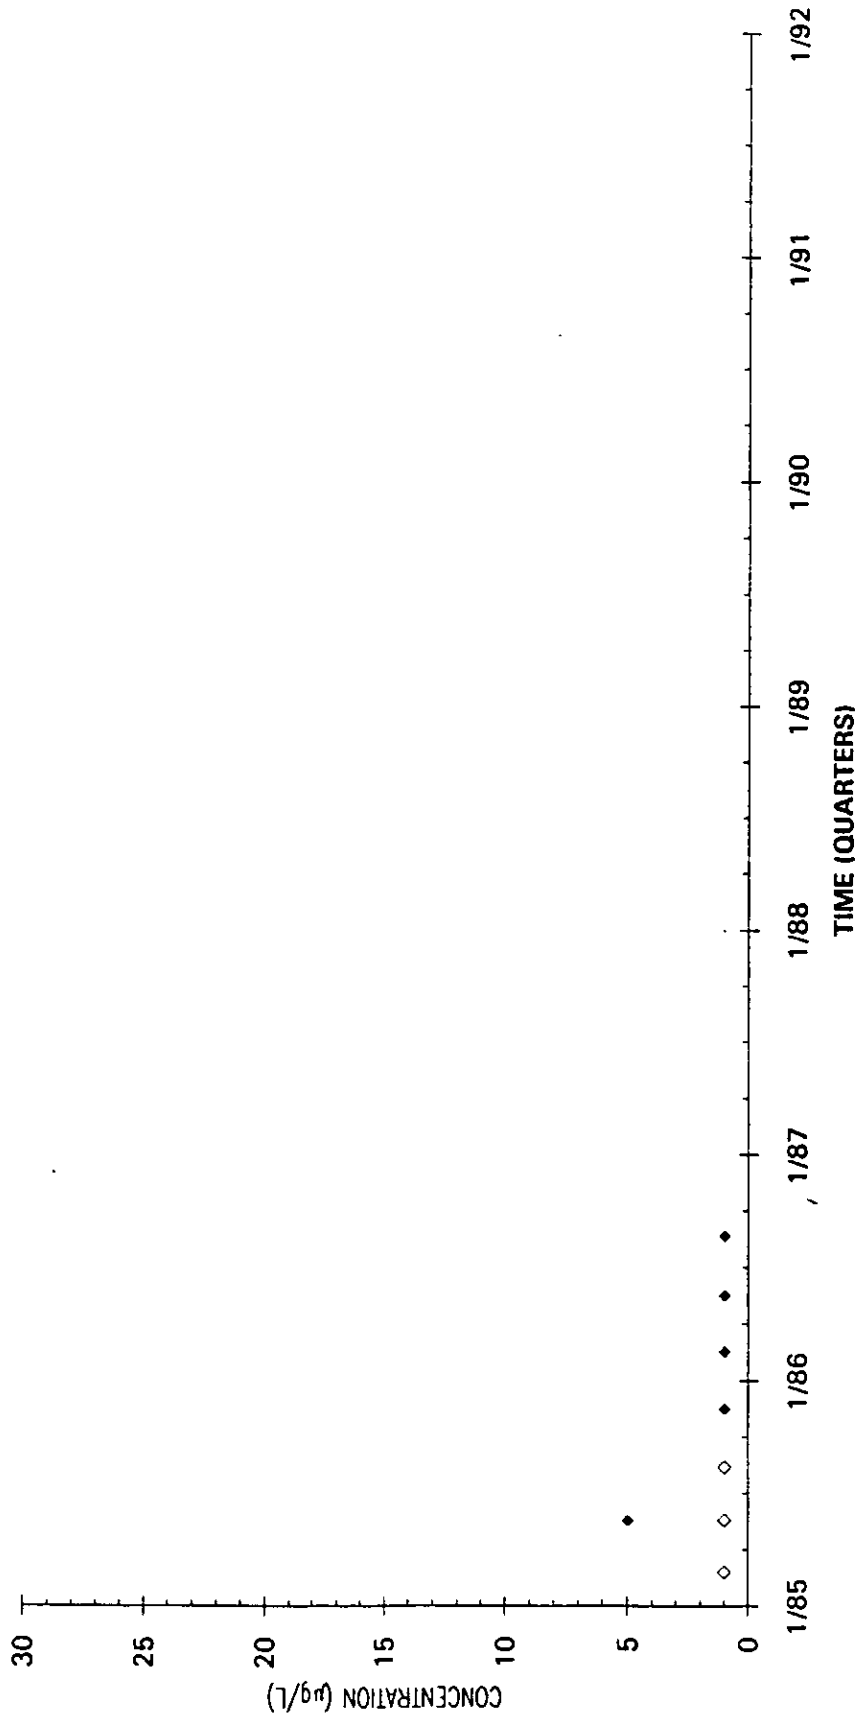

Time Series Plot of Tetrachloroethylene Concentrations Well SRW 1C

- M-Area Lab
- Contract Lab
- M-Area Lab Detection Limit
- Contract Lab Detection Limit
- M-Area Lab Mean
- ..... Contract Lab Mean