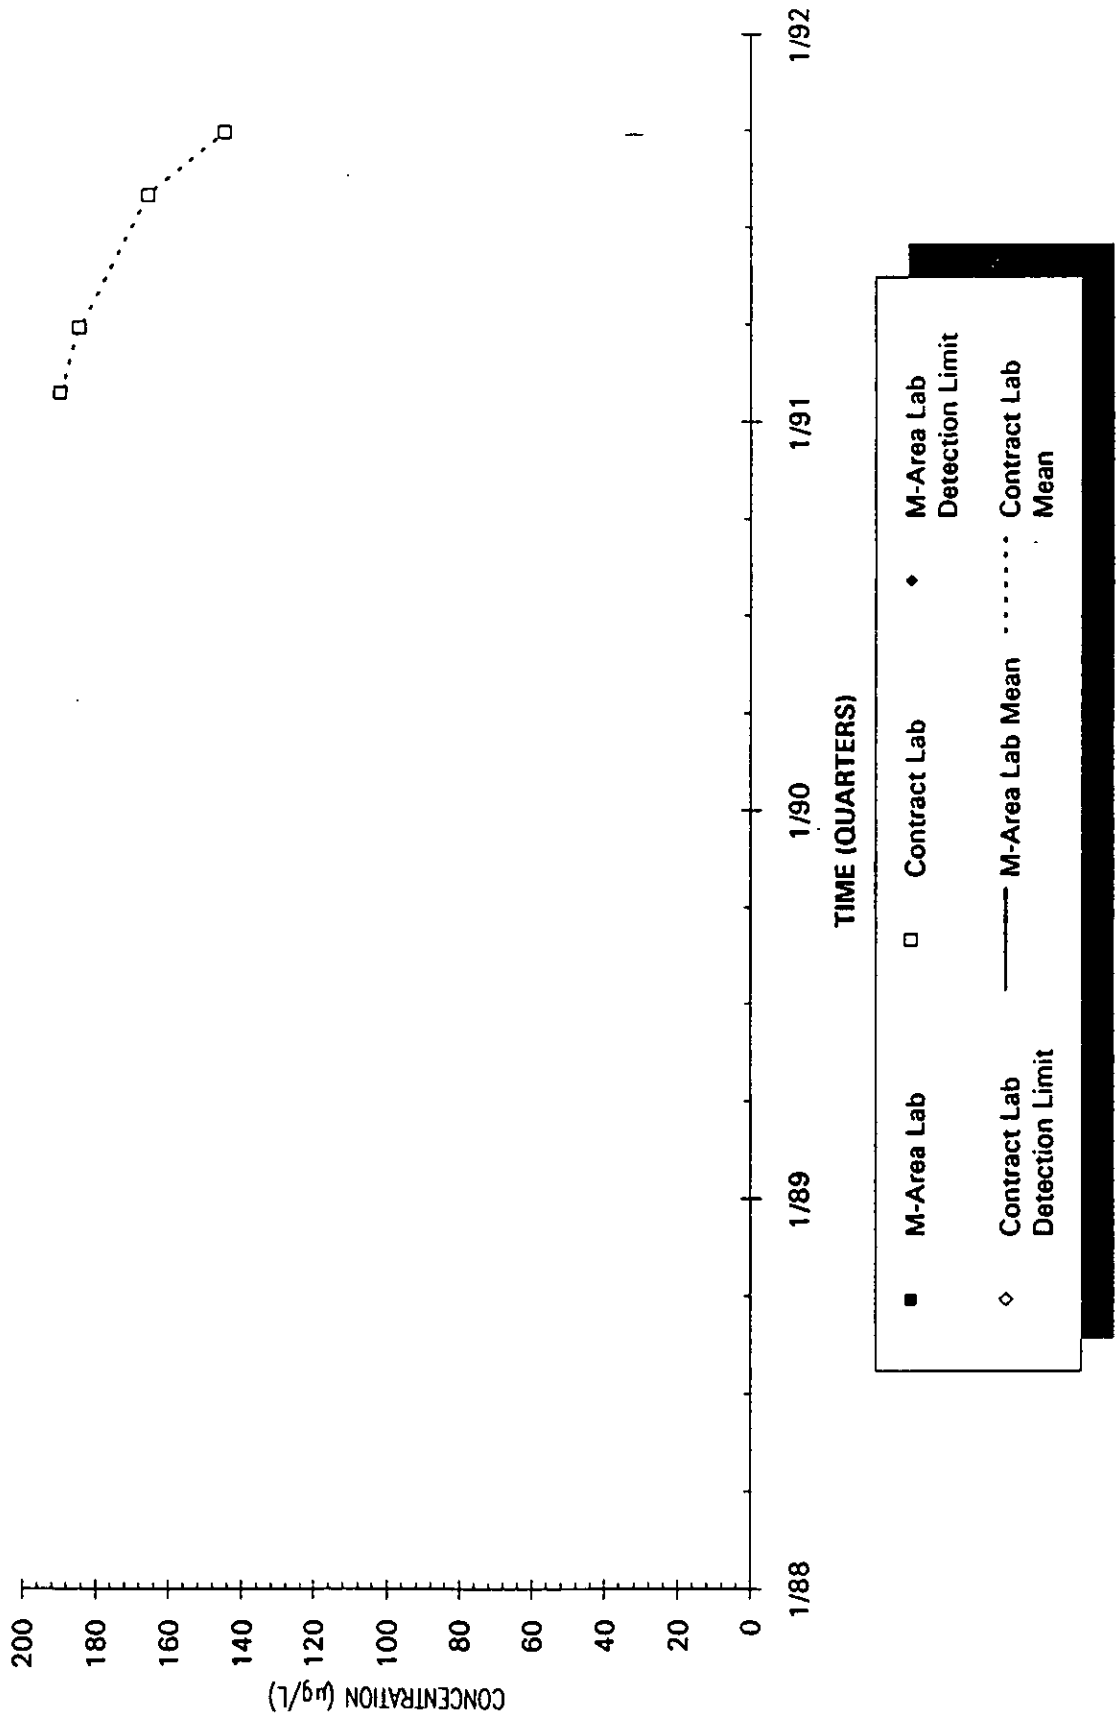

Time Series Plot of Trichloroethylene Concentrations Well MSB 4D