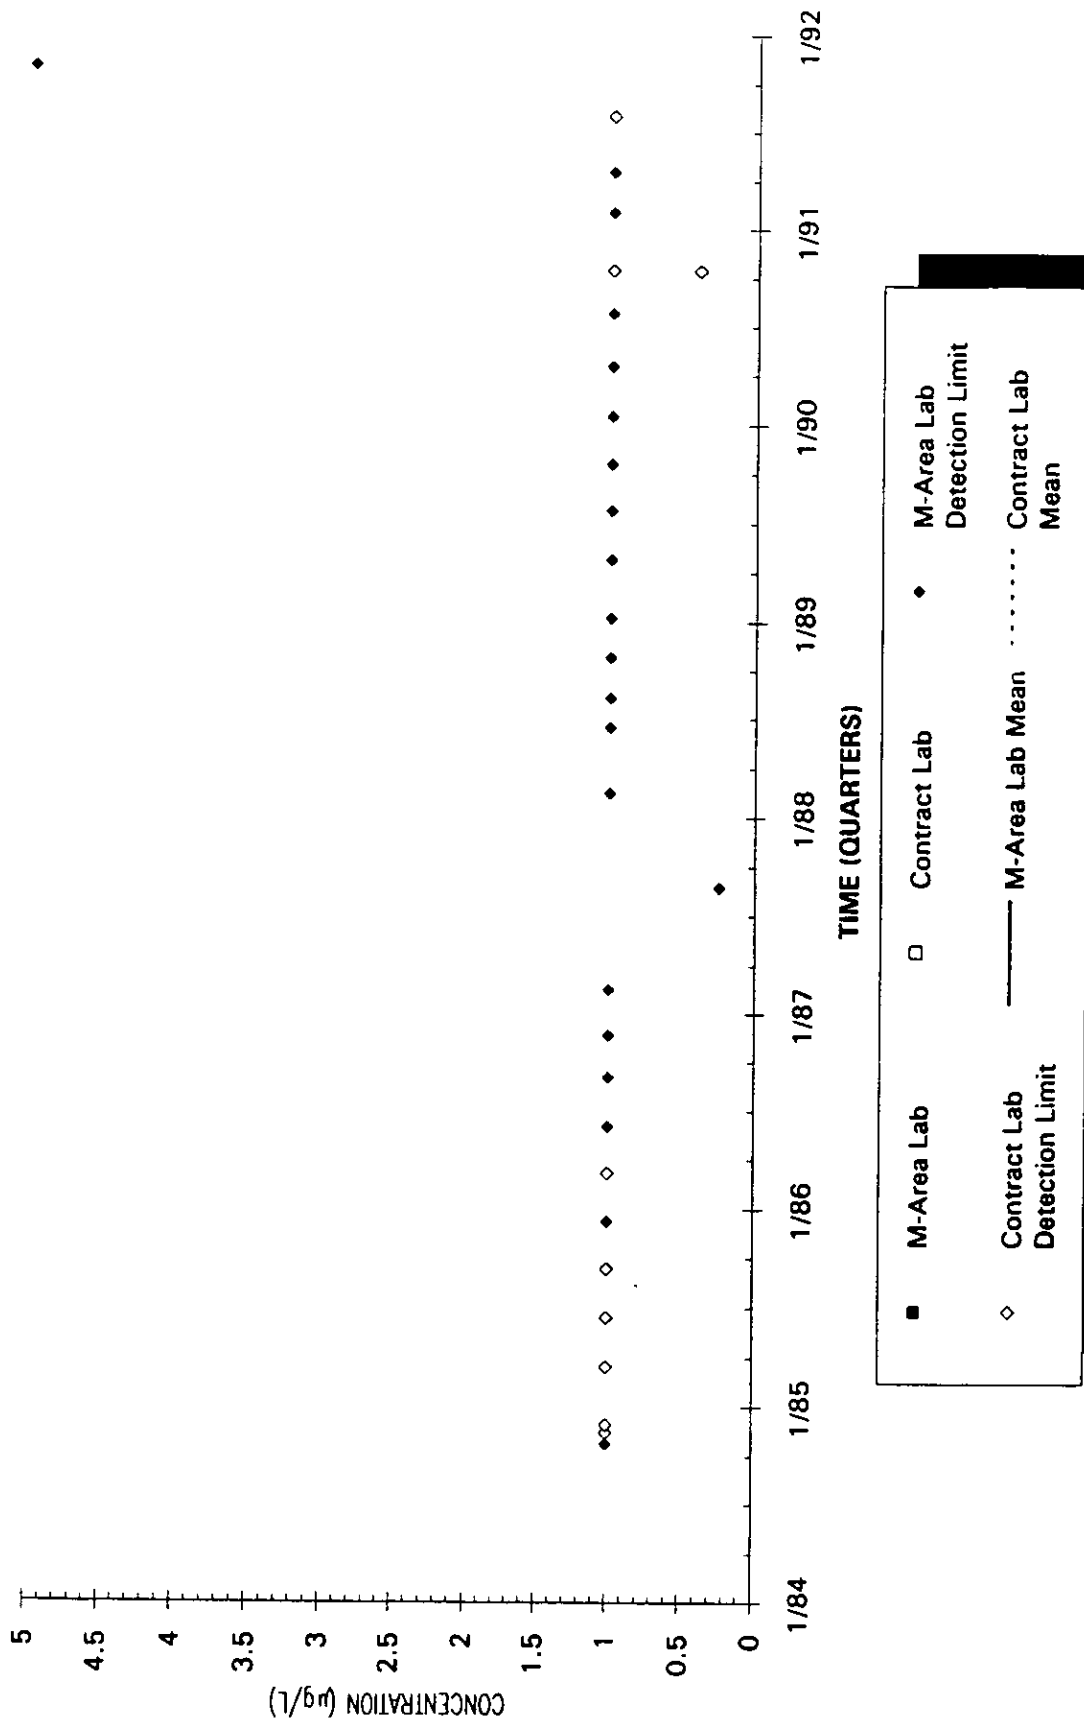

Time Series Plot of Trichloroethylene Concentrations Well MSB 44B