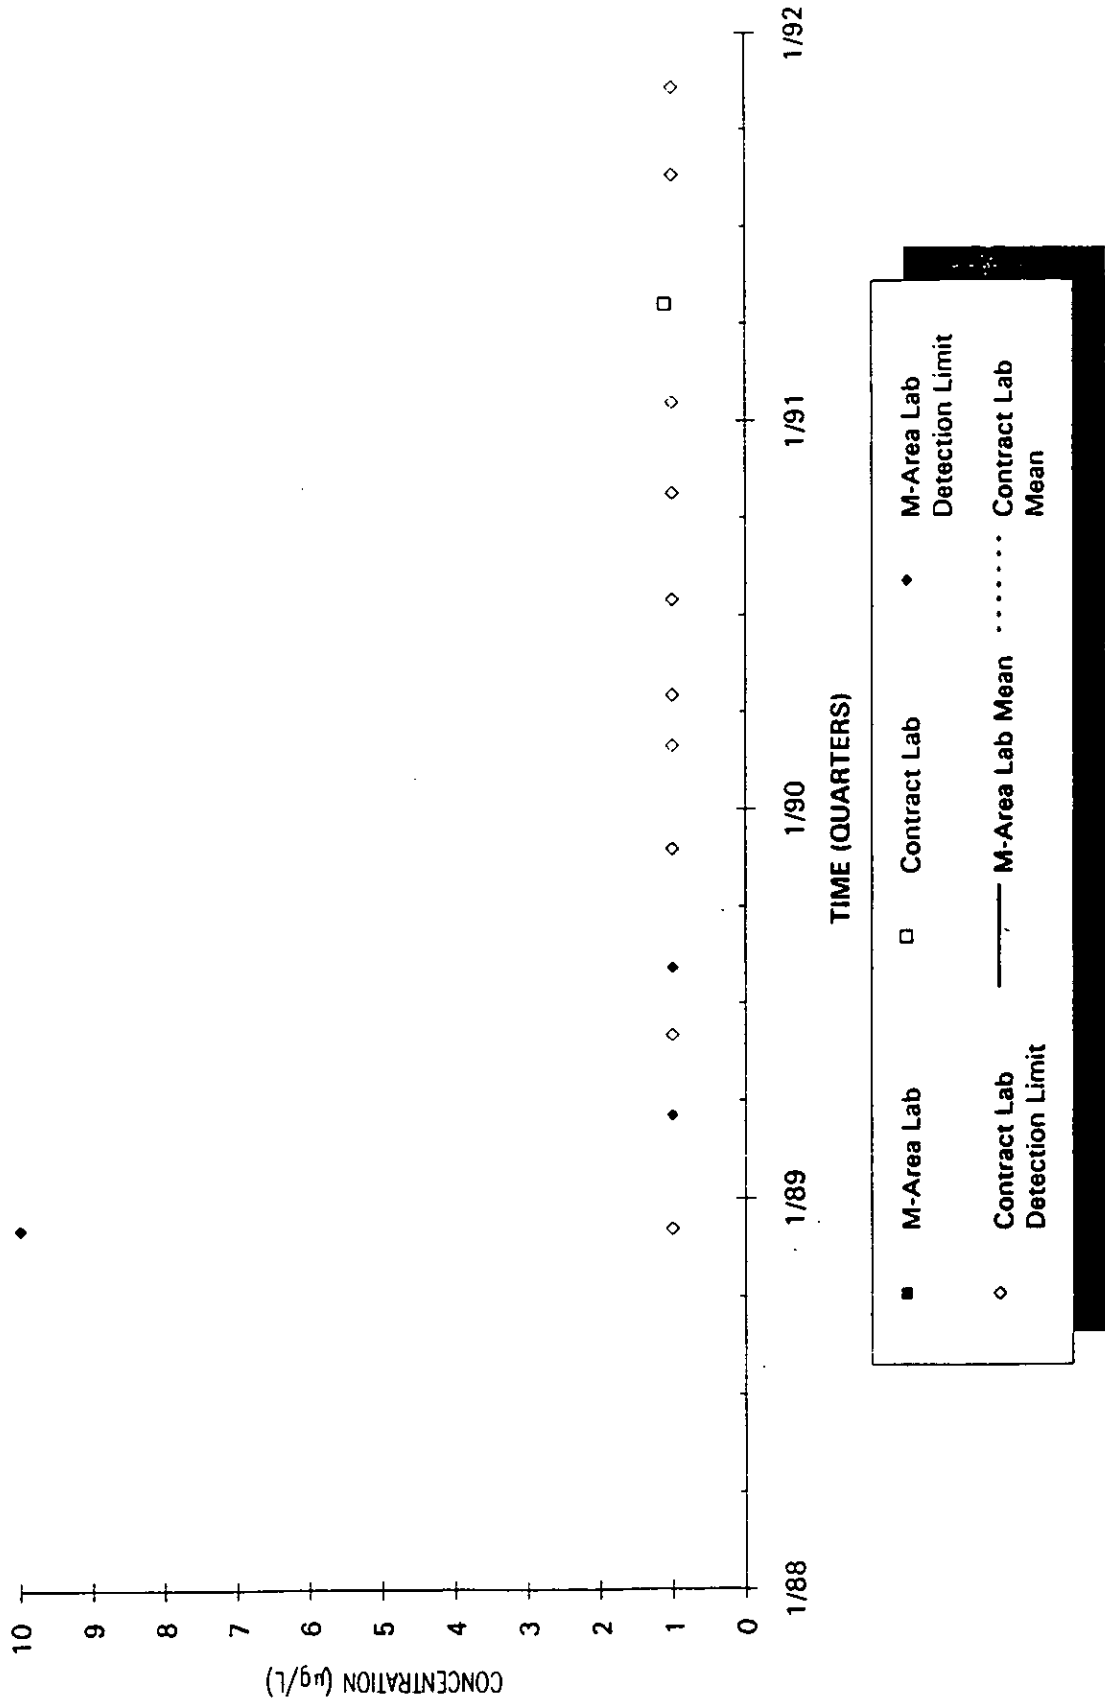

Time Series Plot of Tetrachloroethylene Concentrations Well AMB 6