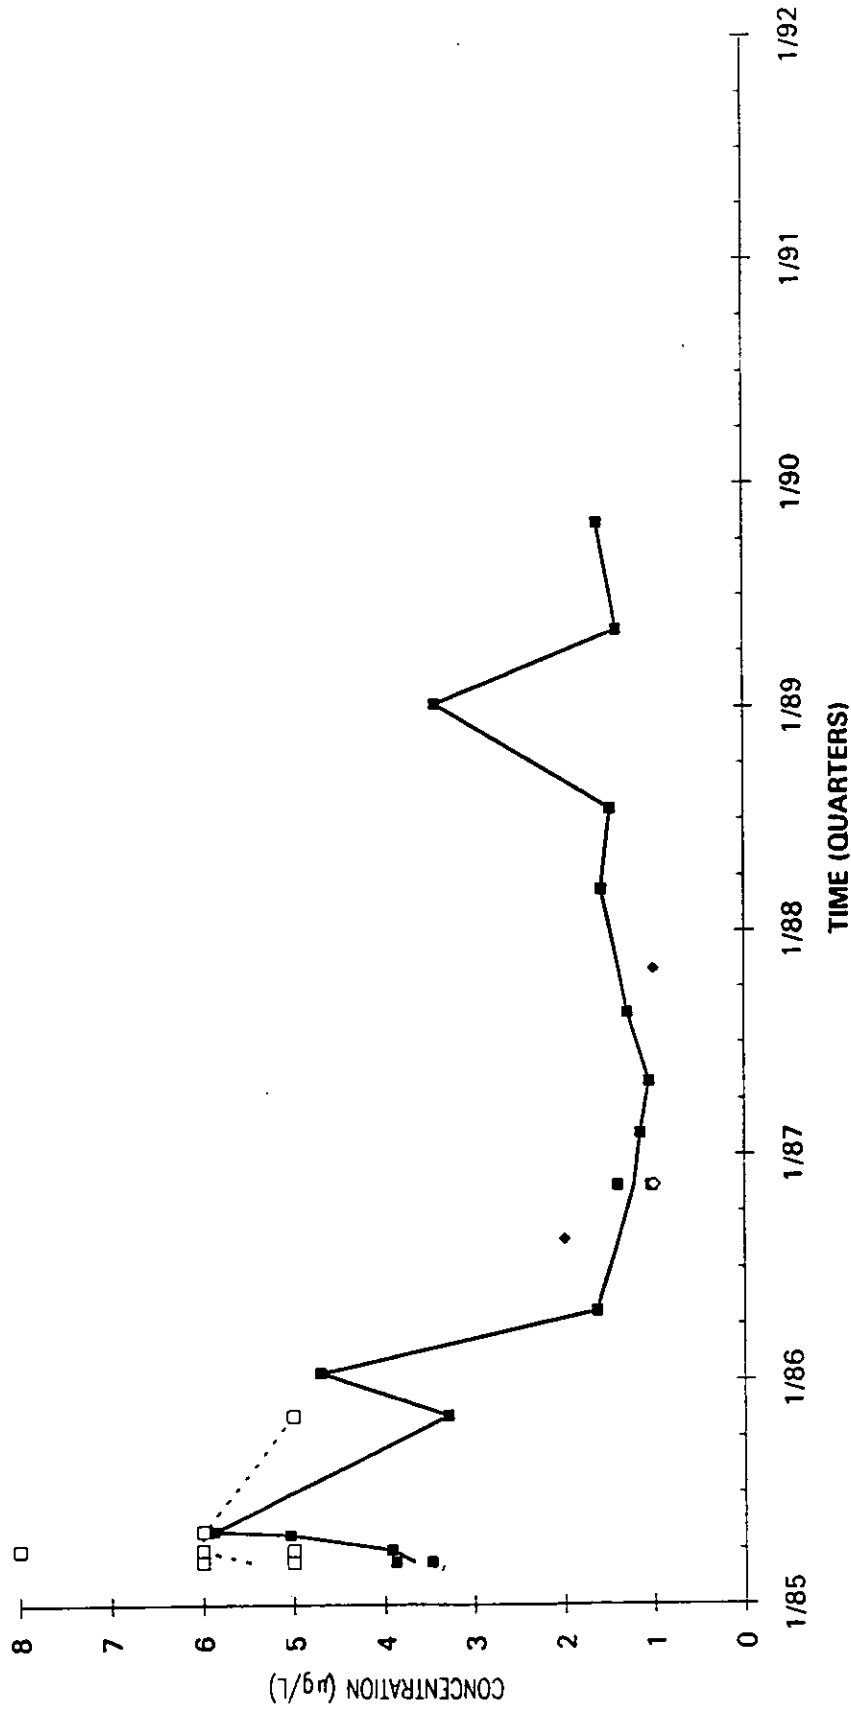

Time Series Plot of Tetrachloroethylene Concentrations Well MSB 37D