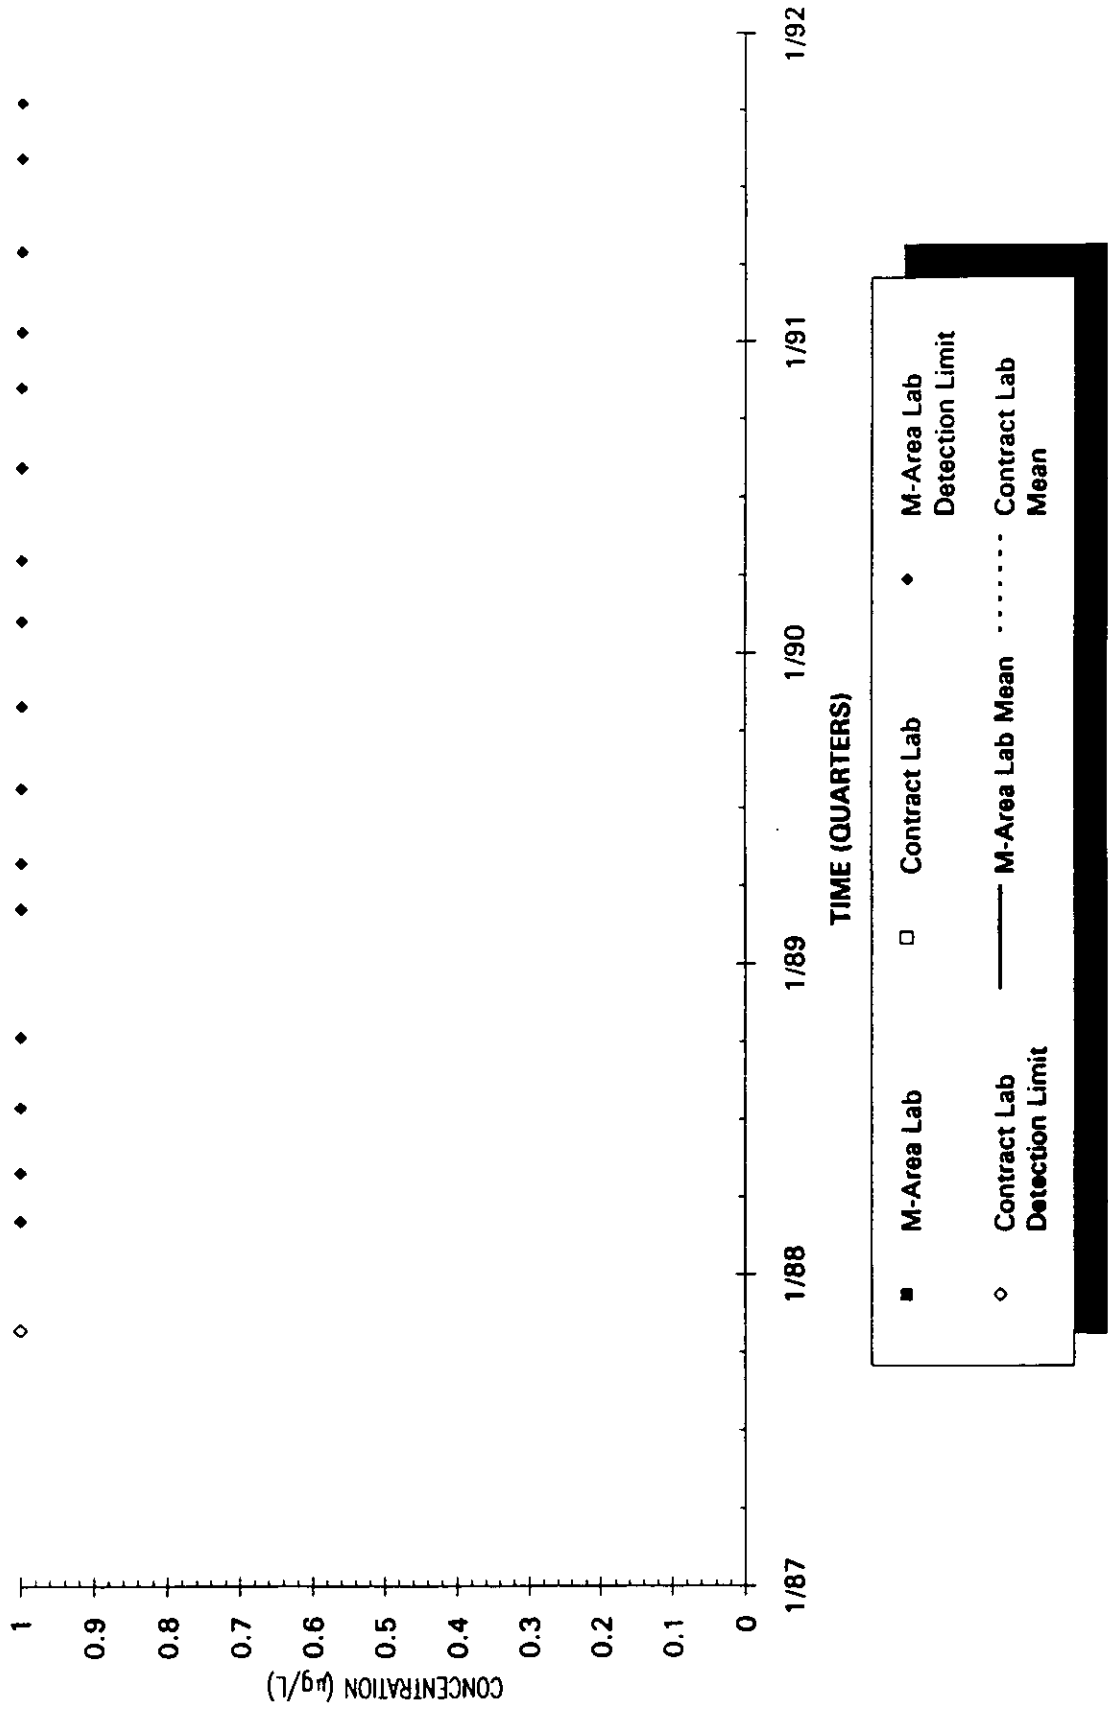

Time Series Plot of Trichloroethylene Concentrations Well MSB 49D

Time Series Plot of Trichloroethylene Concentrations Well MSB 50B

- M-Area Lab
- Contract Lab
- ◆ M-Area Lab Detection Limit
- ◇ Contract Lab Detection Limit
- M-Area Lab Mean
- Contract Lab Mean