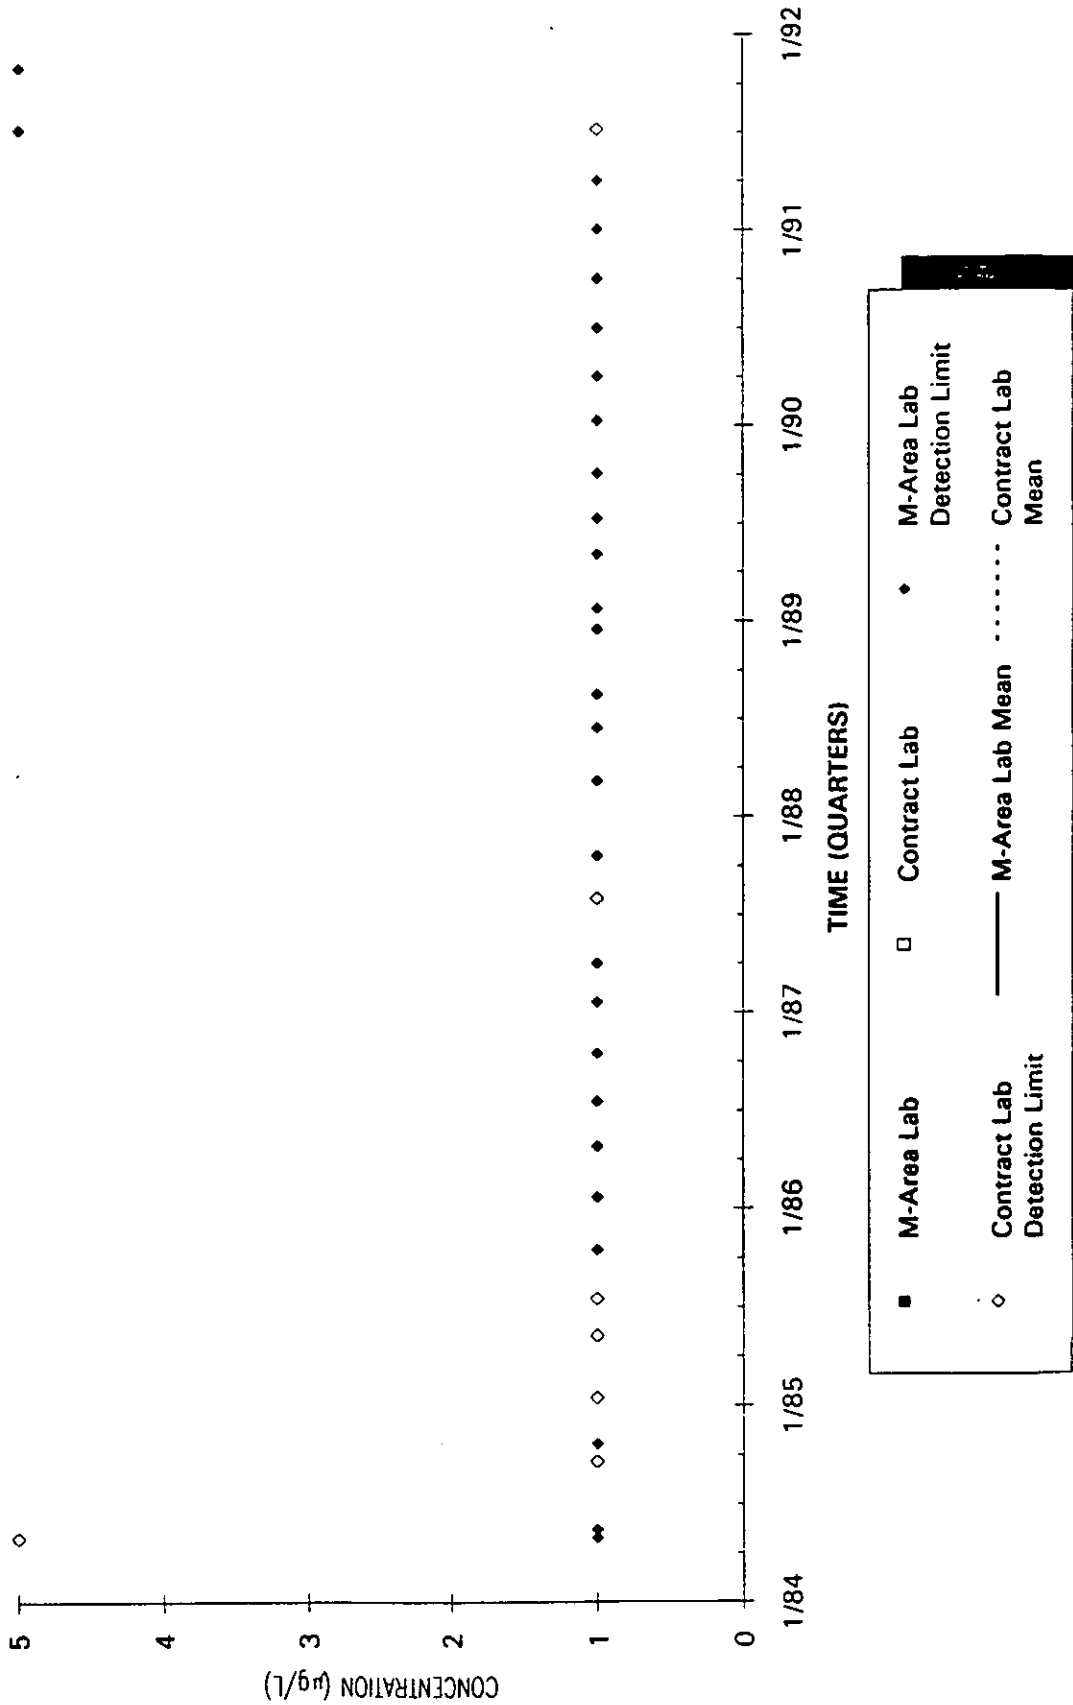

Time Series Plot of Tetrachloroethylene Concentrations Well MSB 30C