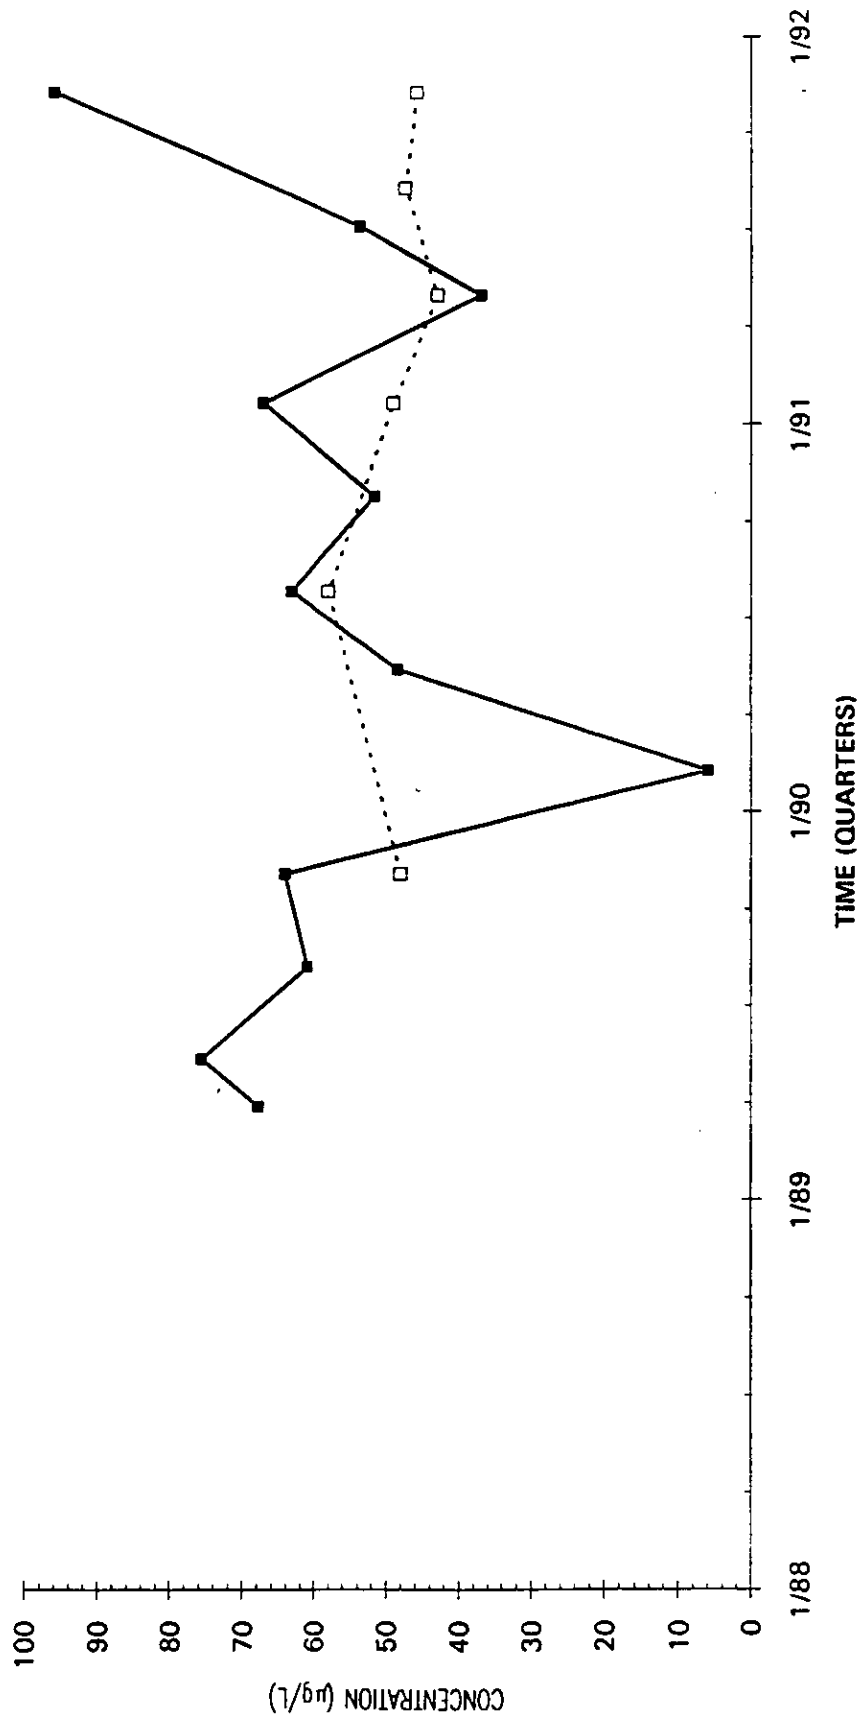

Time Series Plot of Tetrachloroethylene Concentrations Well ASB 9C

- M-Area Lab
- Contract Lab
- M-Area Lab Mean
- Contract Lab Mean
- Contract Lab Detection Limit
- ····· M-Area Lab Detection Limit