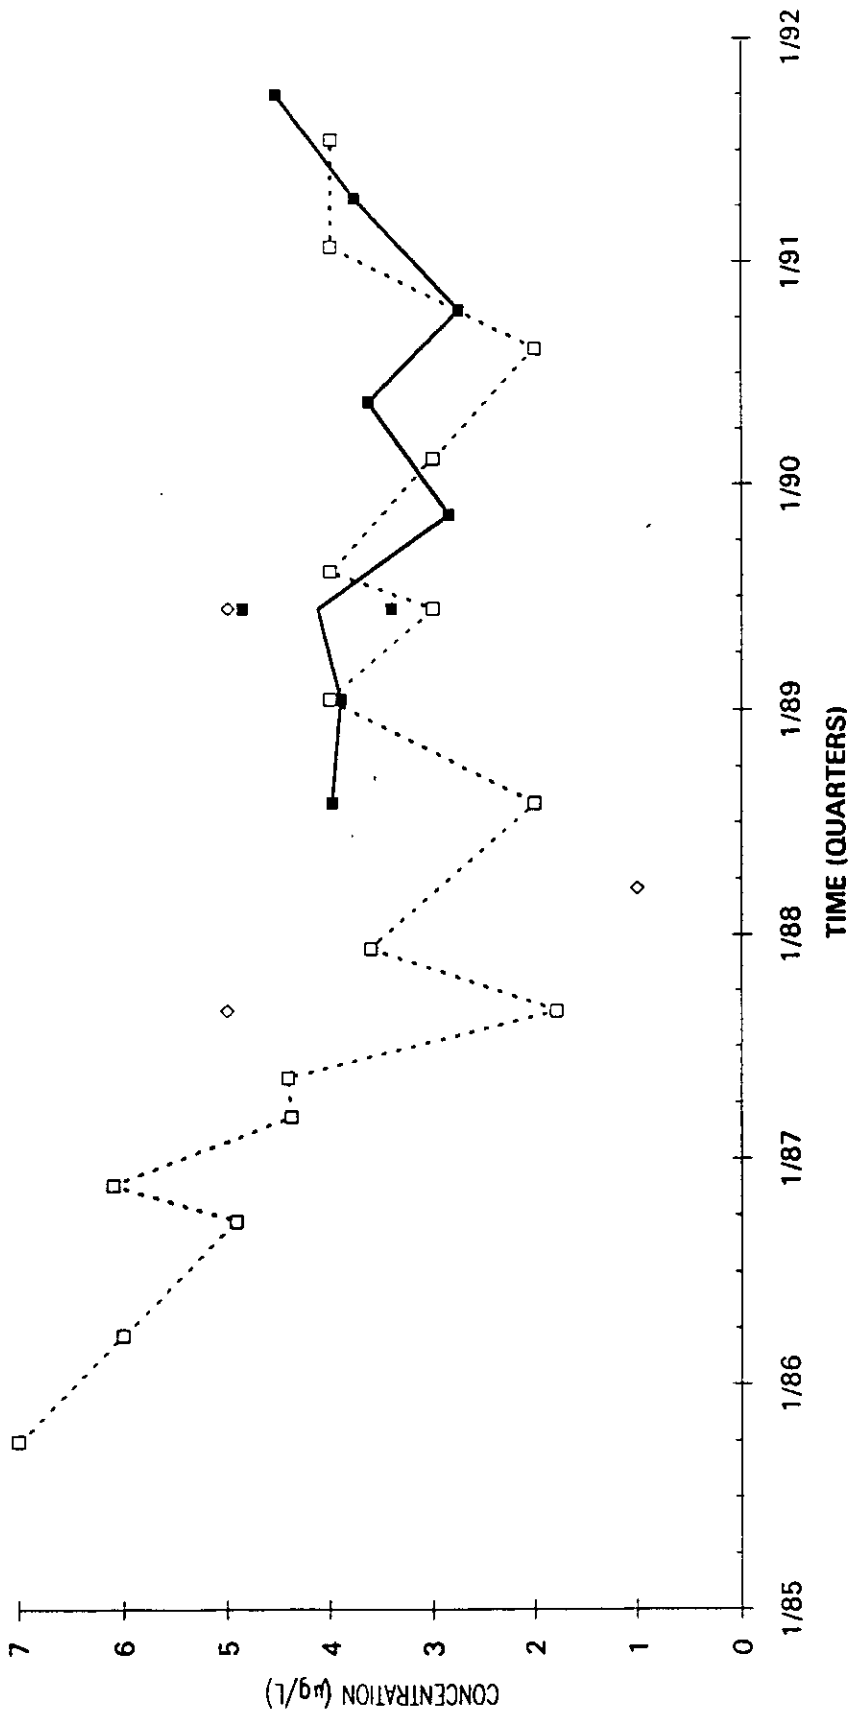

Time Series Plot of Trichloroethylene Concentrations Well SRW 9

- M-Area Lab
- Contract Lab
- M-Area Lab Detection Limit
- Contract Lab Detection Limit
- M-Area Lab Mean
- ..... Contract Lab Mean