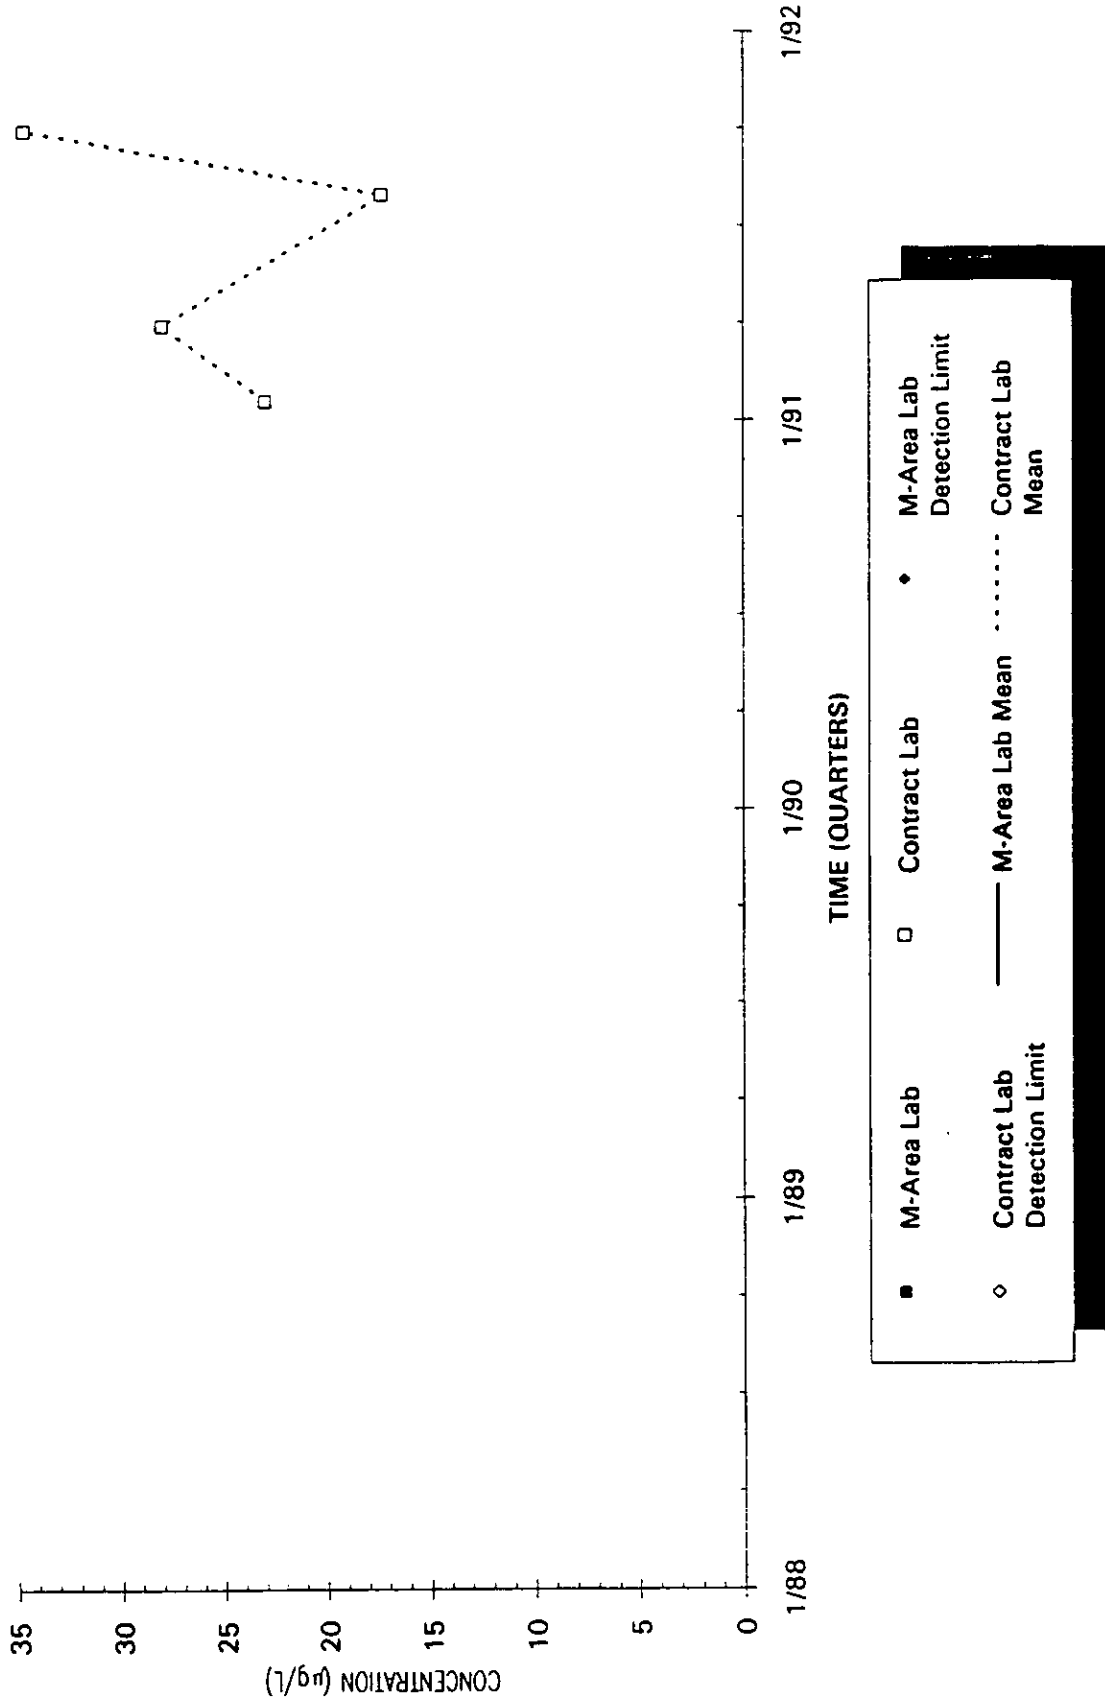

Time Series Plot of Tetrachloroethylene Concentrations Well MSB 7C