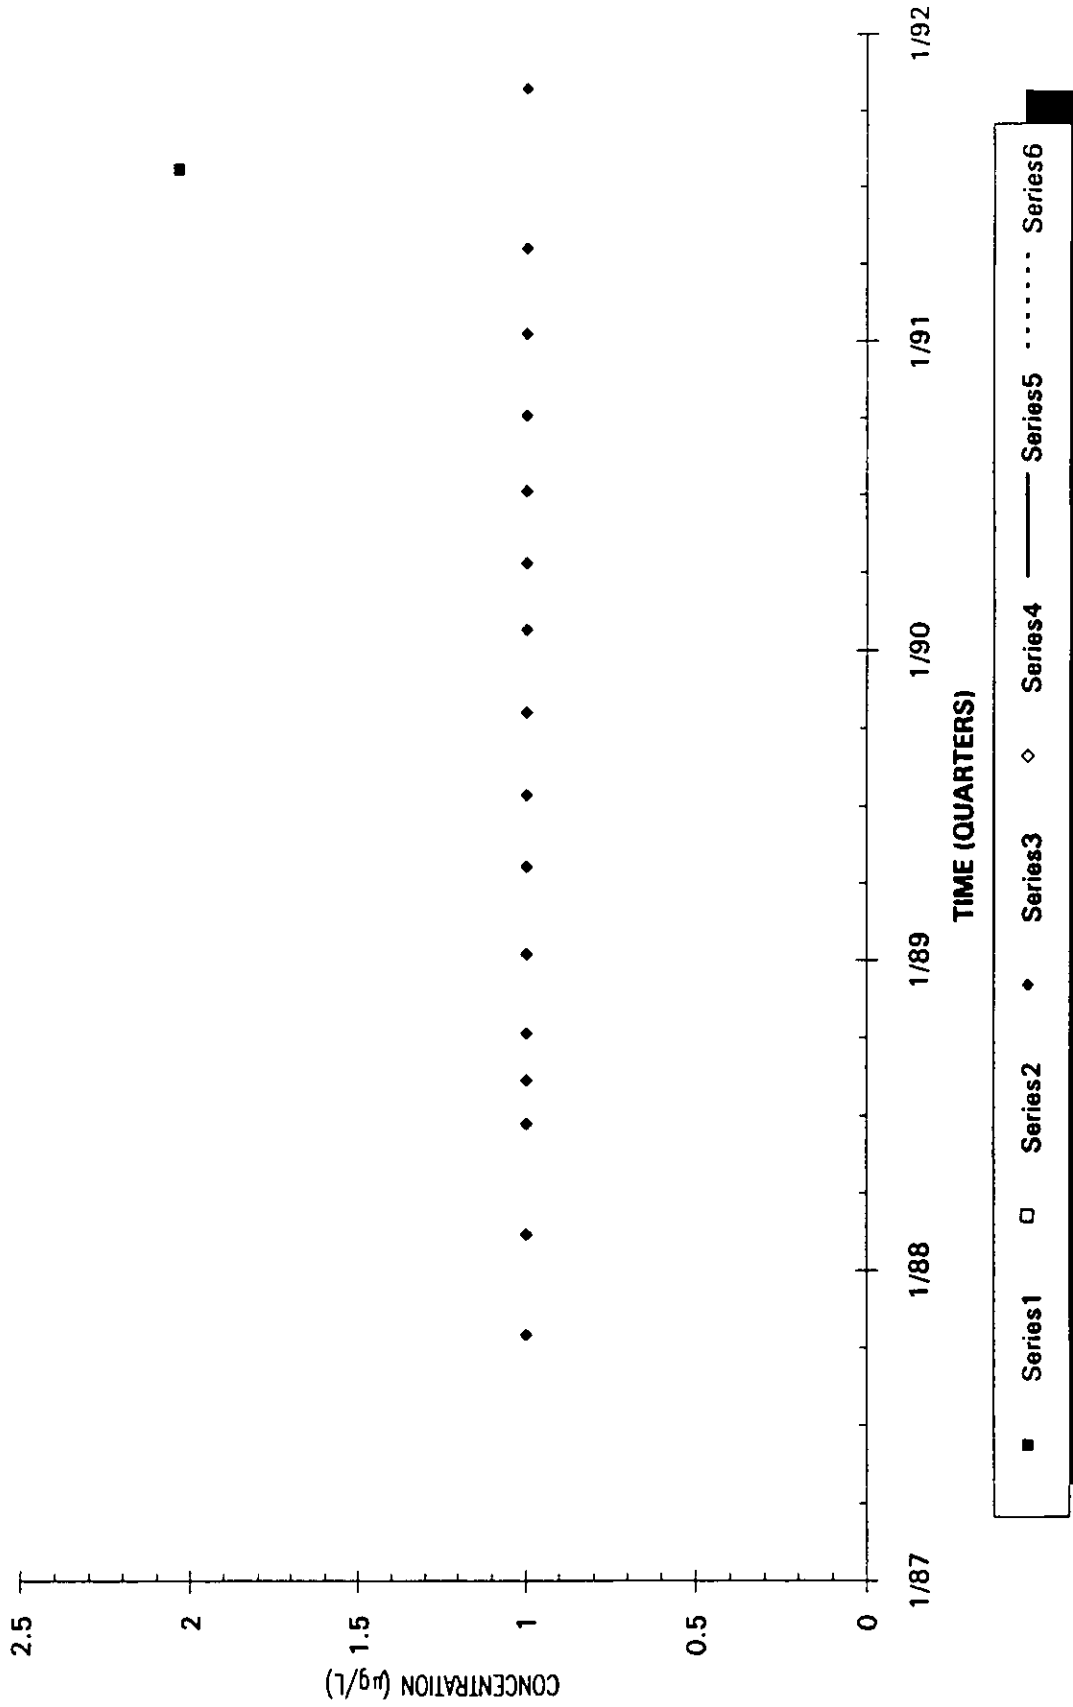

Time Series Plot of Trichloroethylene Concentrations Well MSB 50D