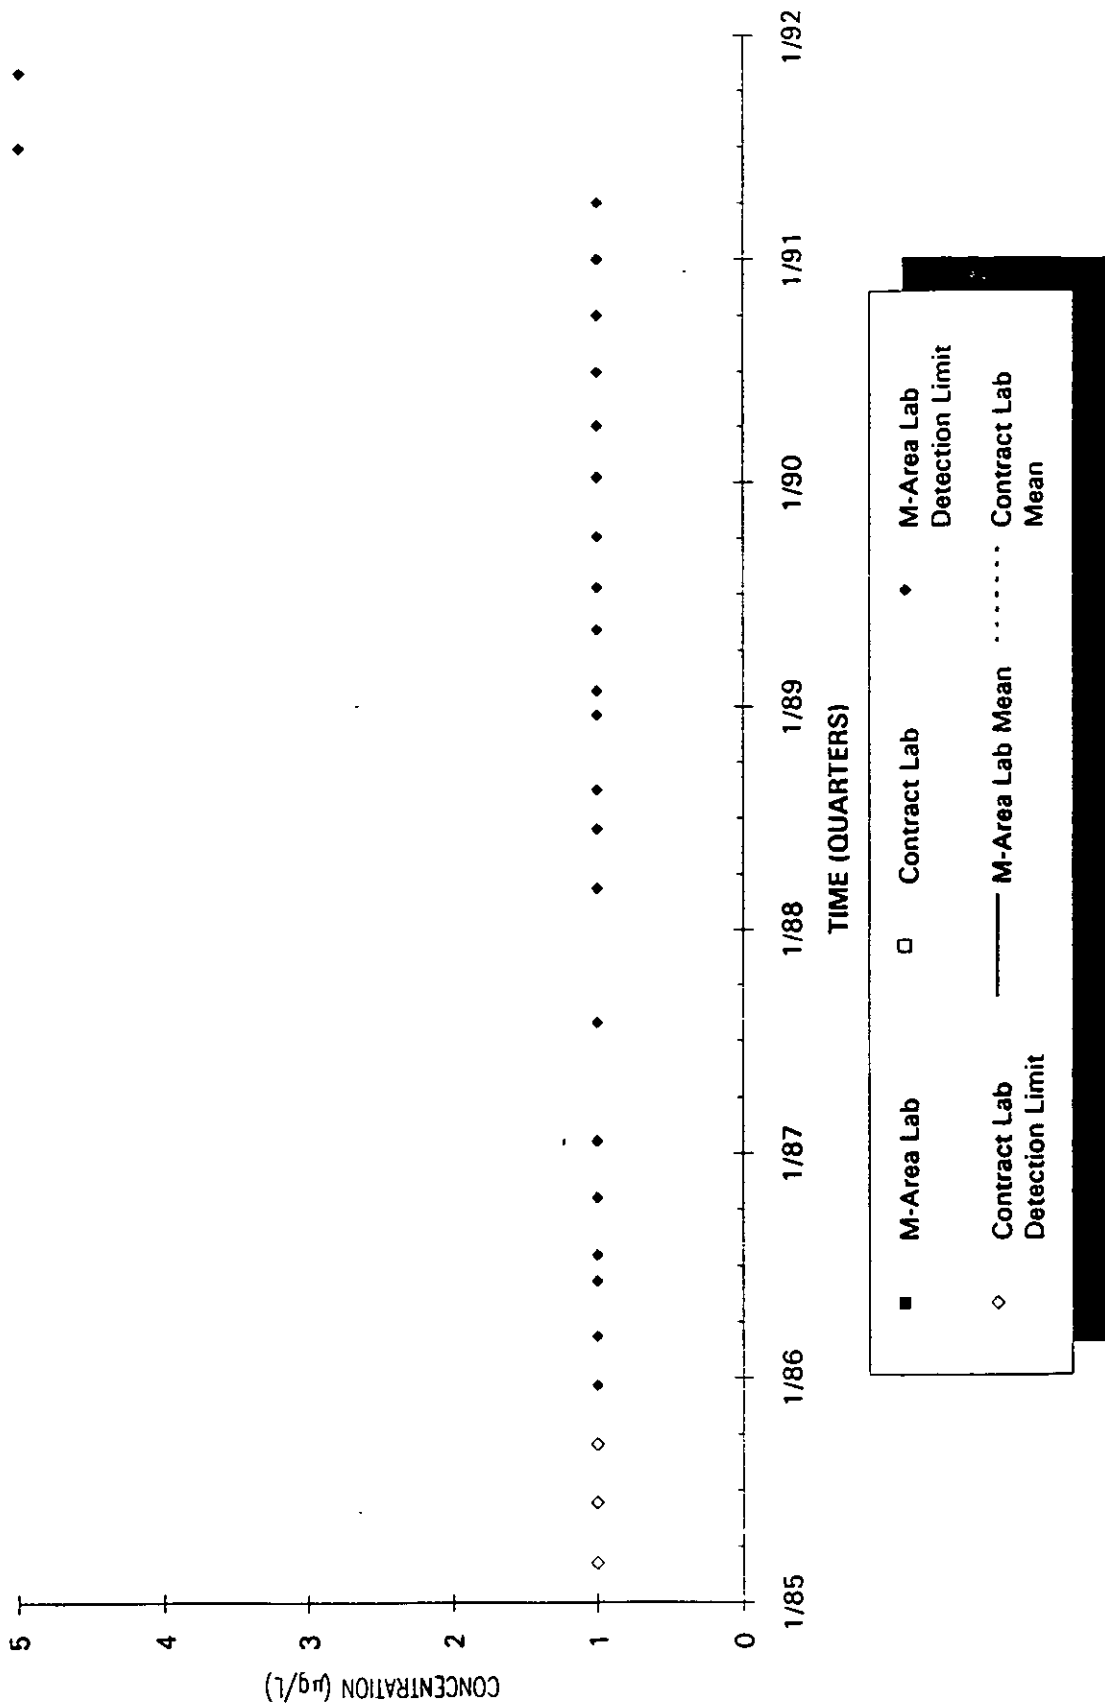

Time Series Plot of Tetrachloroethylene Concentrations Well MSB 30AA