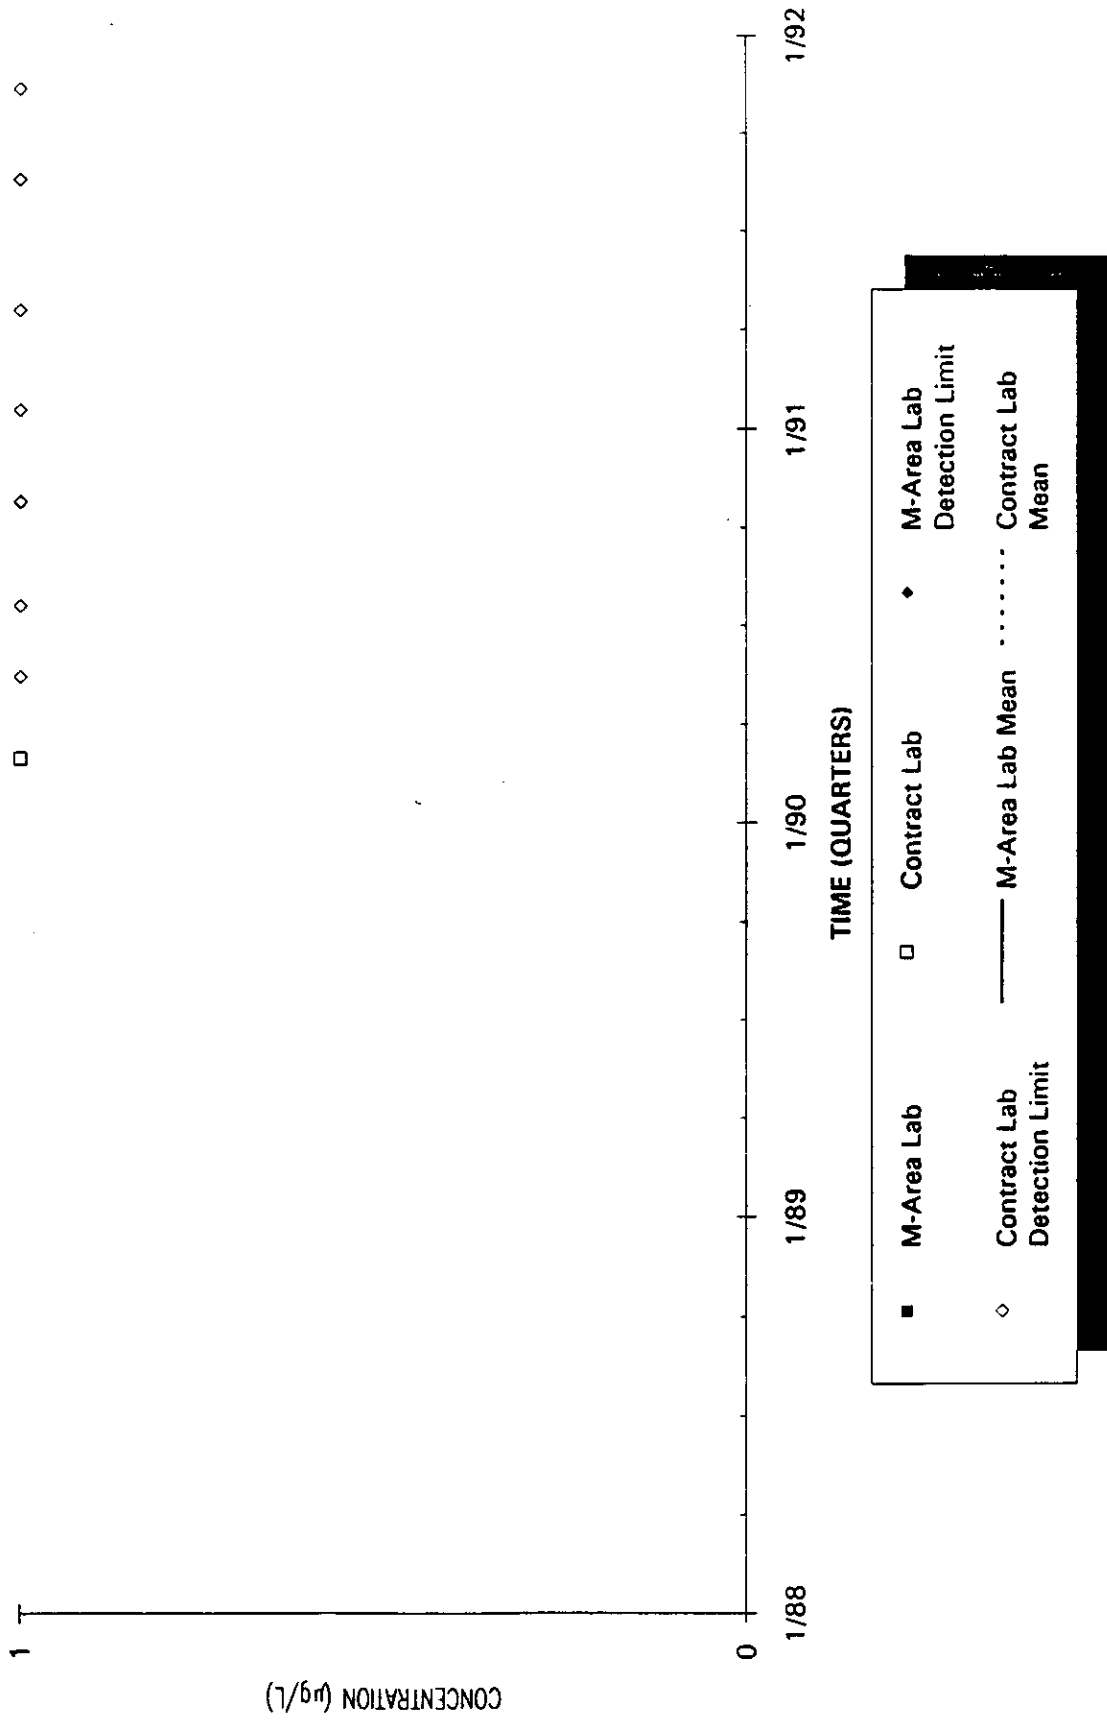

Time Series Plot of Tetrachloroethylene Concentrations Well AMB 9D