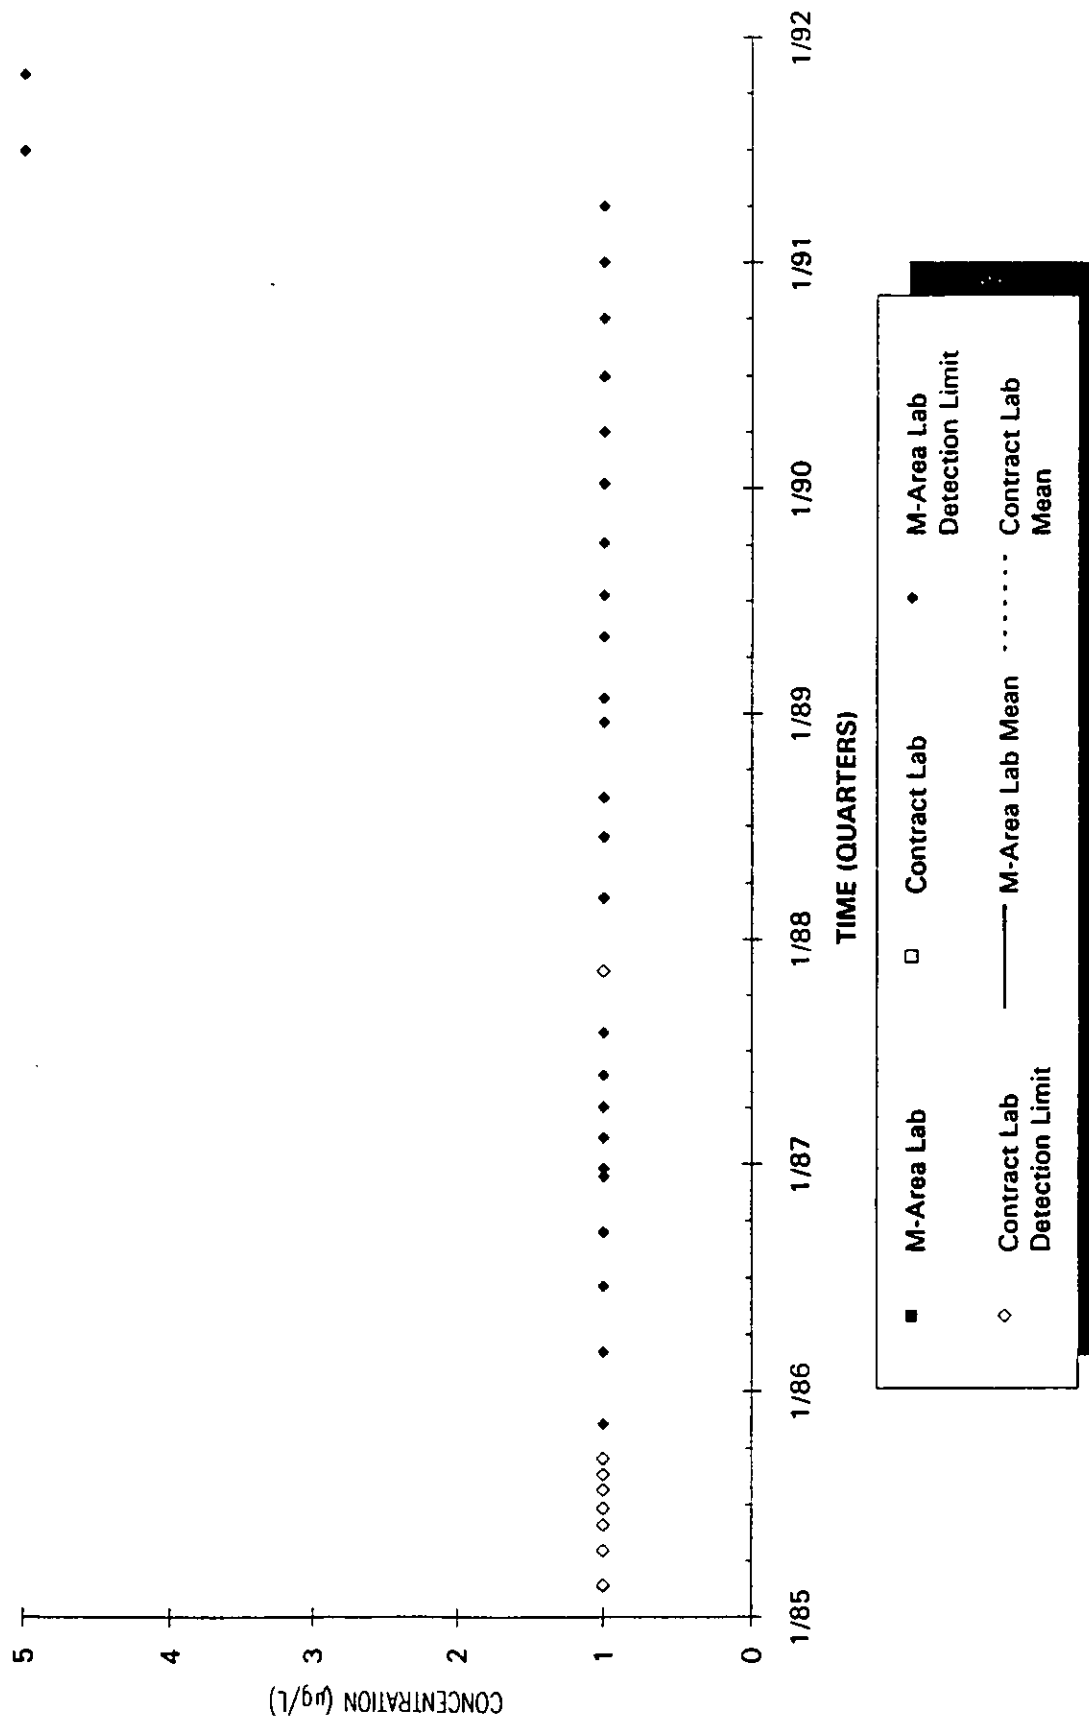

Time Series Plot of Tetrachloroethylene Concentrations Well MSB 30A