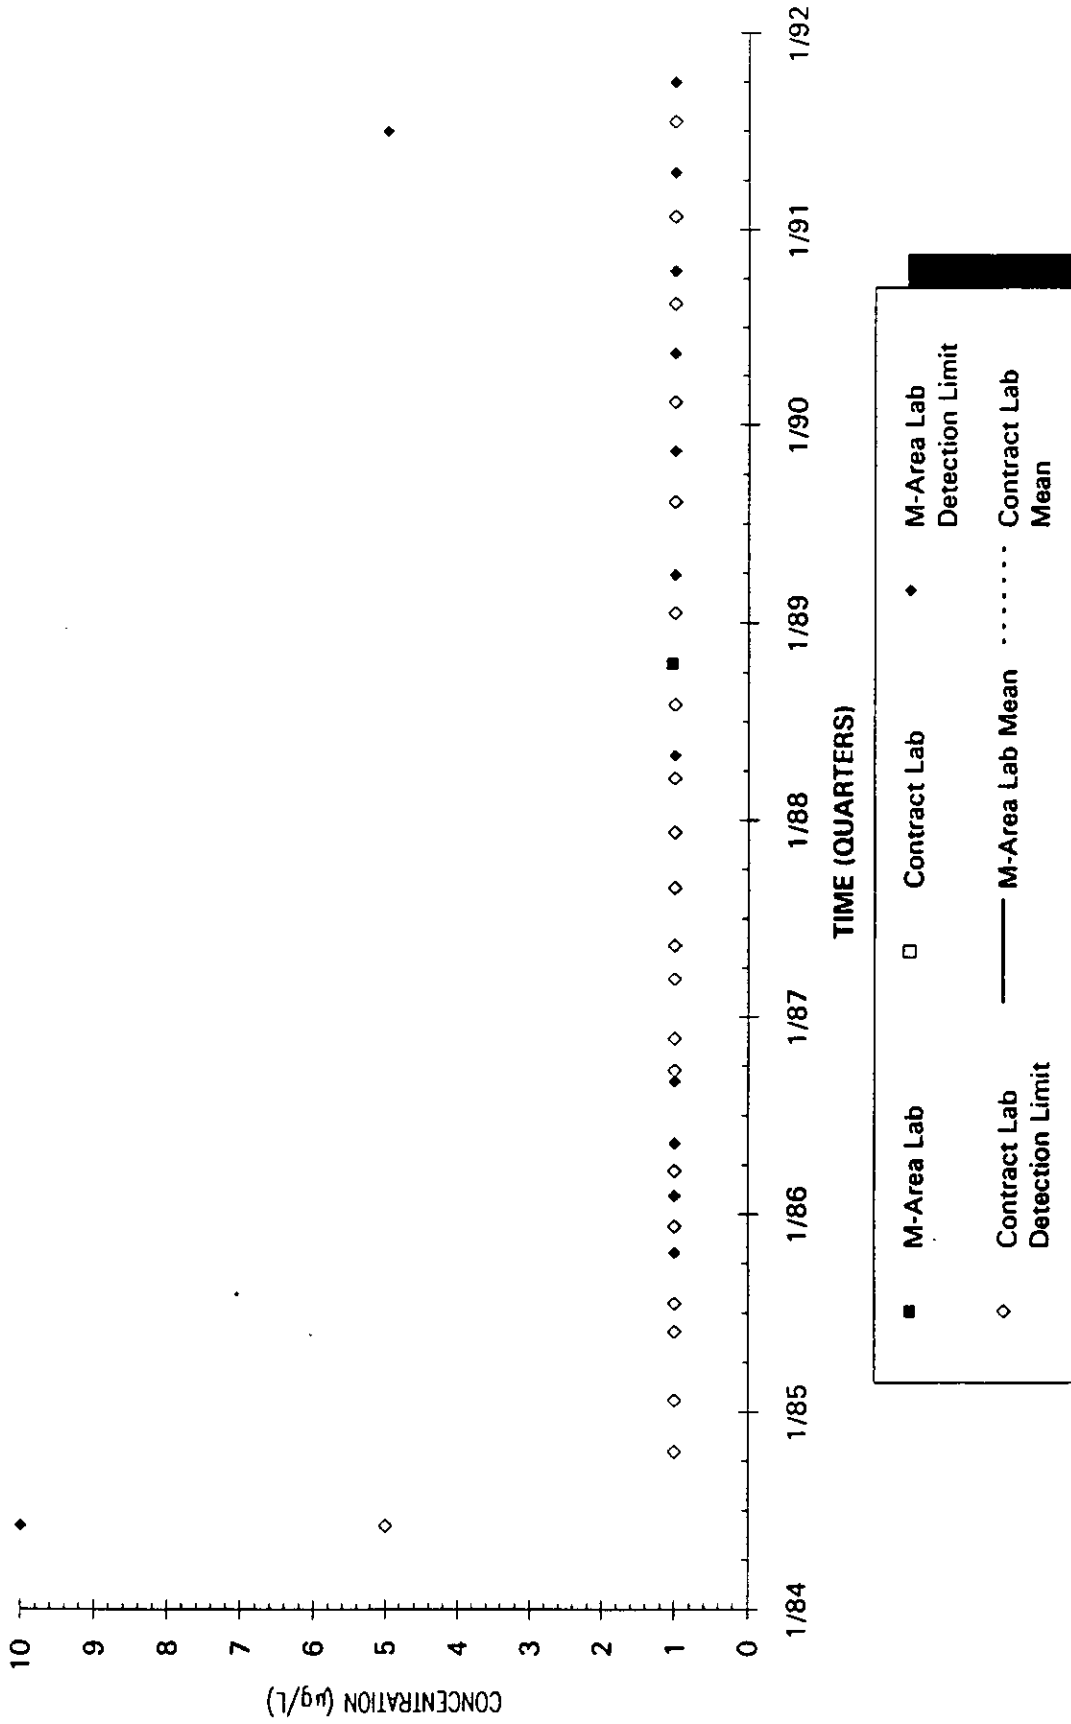

Time Series Plot of Trichloroethylene Concentrations Well SRW 12B