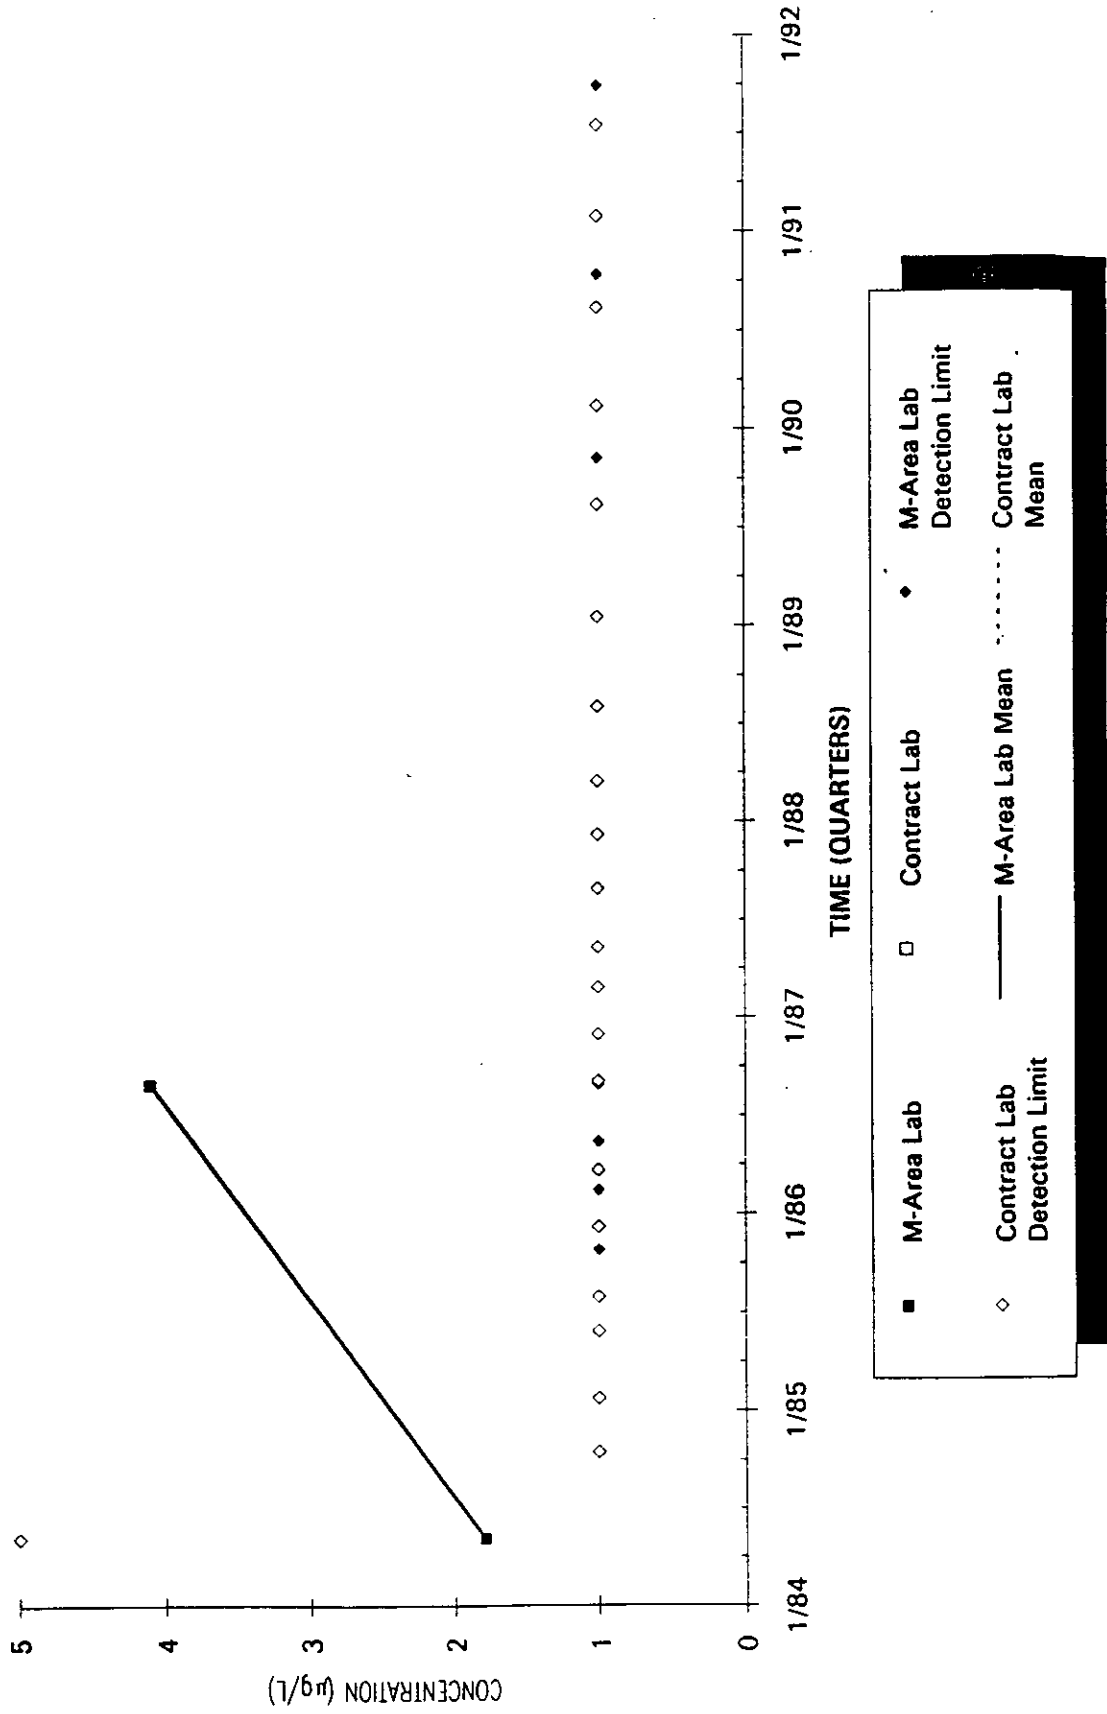

Time Series Plot of Tetrachloroethylene Concentrations Well SRW 15B