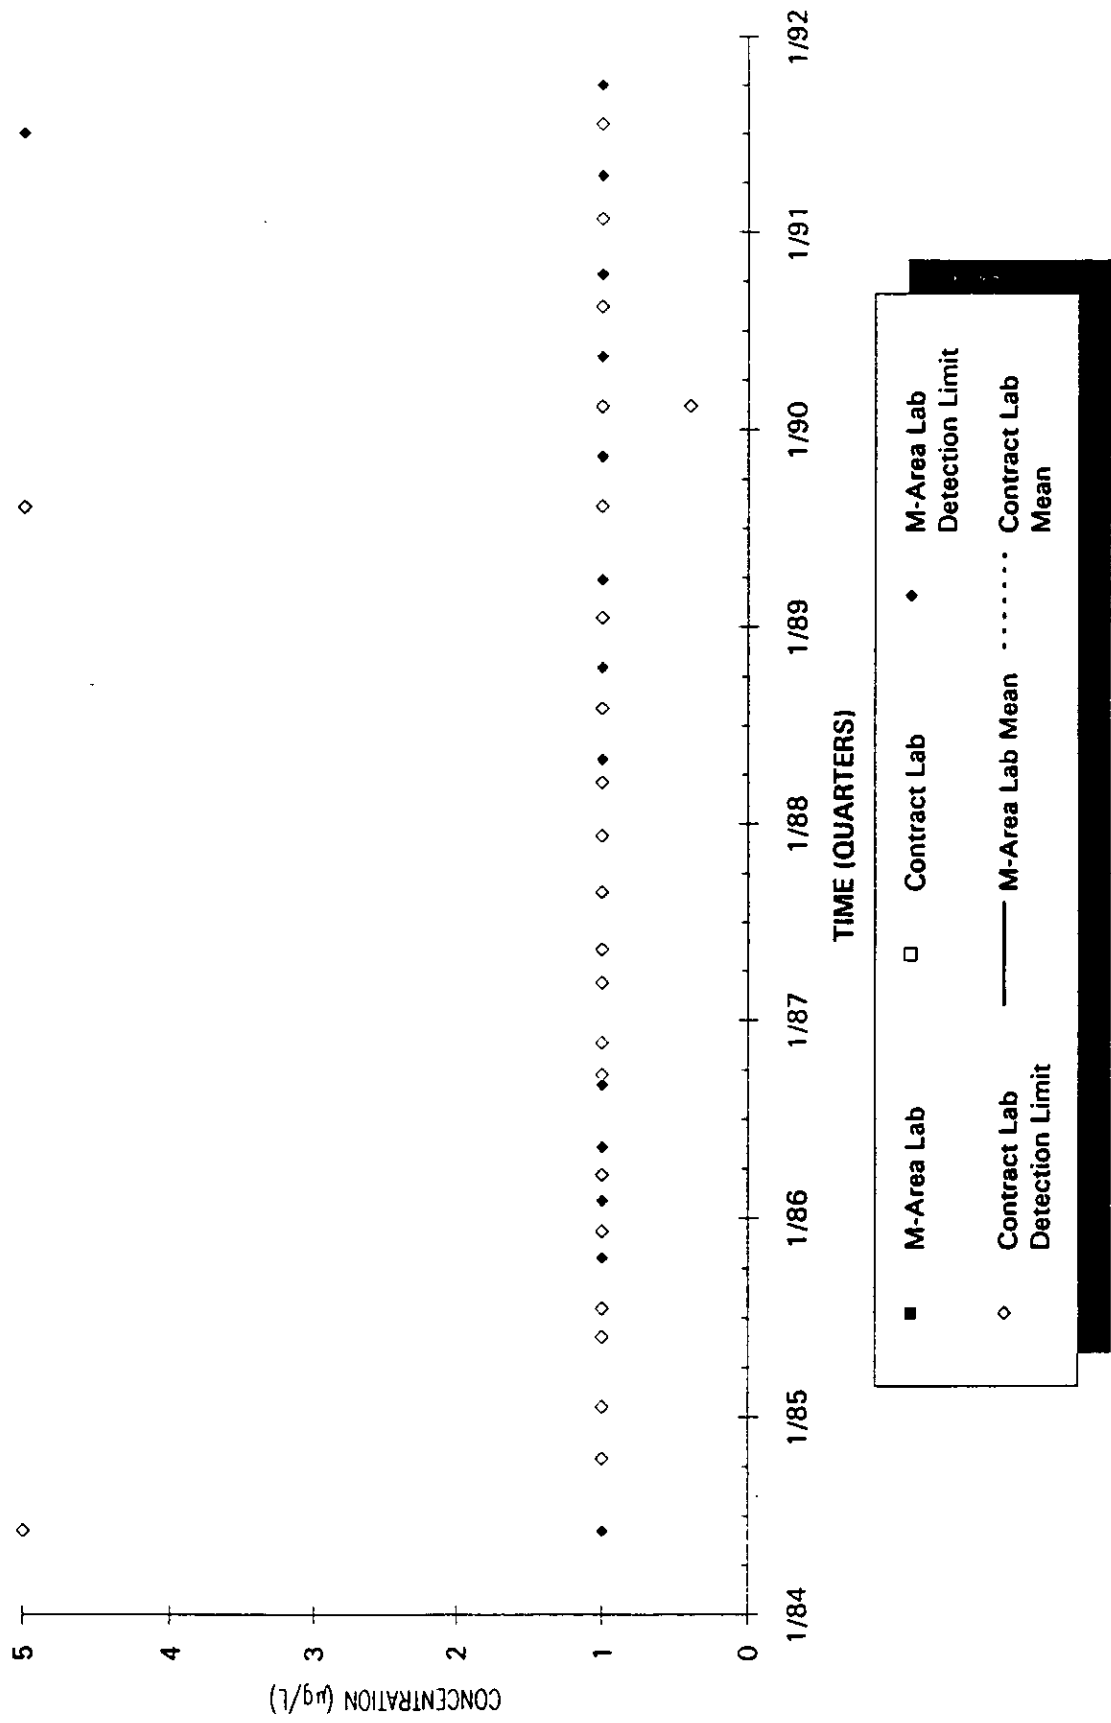

Time Series Plot of Tetrachloroethylene Concentrations Well SRW 12A