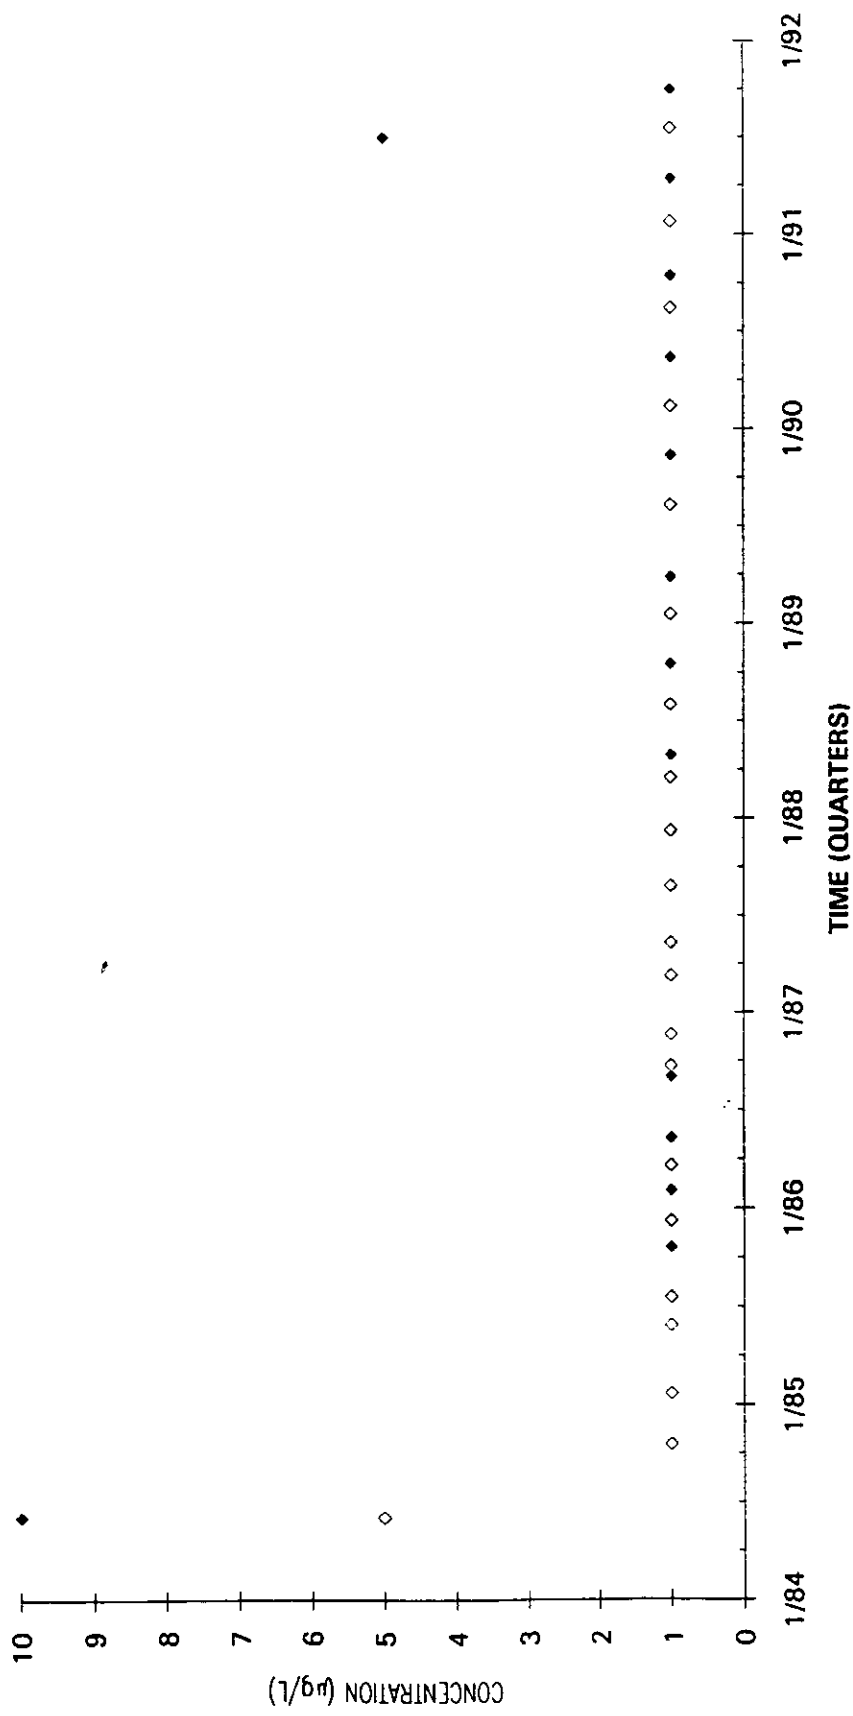

Time Series Plot of Tetrachloroethylene Concentrations Well SRW 12B

- M-Area Lab
- Contract Lab
- M-Area Lab Detection Limit
- Contract Lab Detection Limit
- M-Area Lab Mean
- - - - - Contract Lab Mean