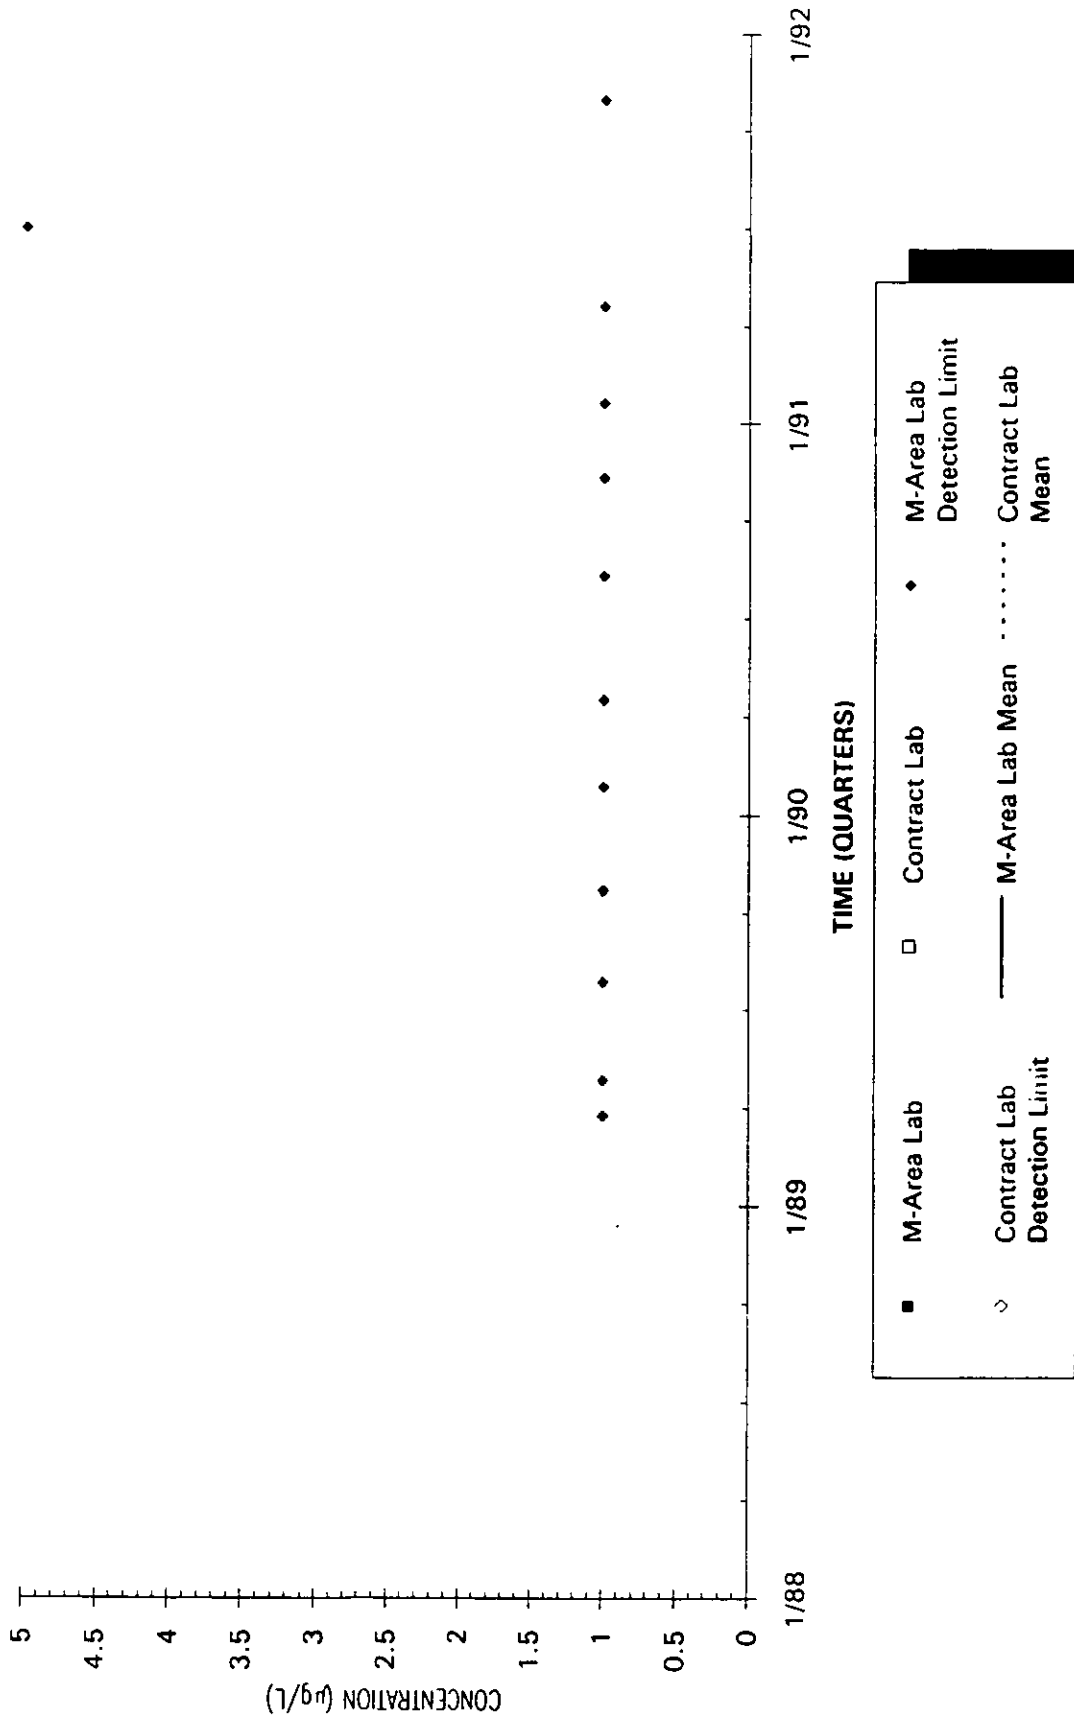

Time Series Plot of Trichloroethylene Concentrations Well MSB 69B