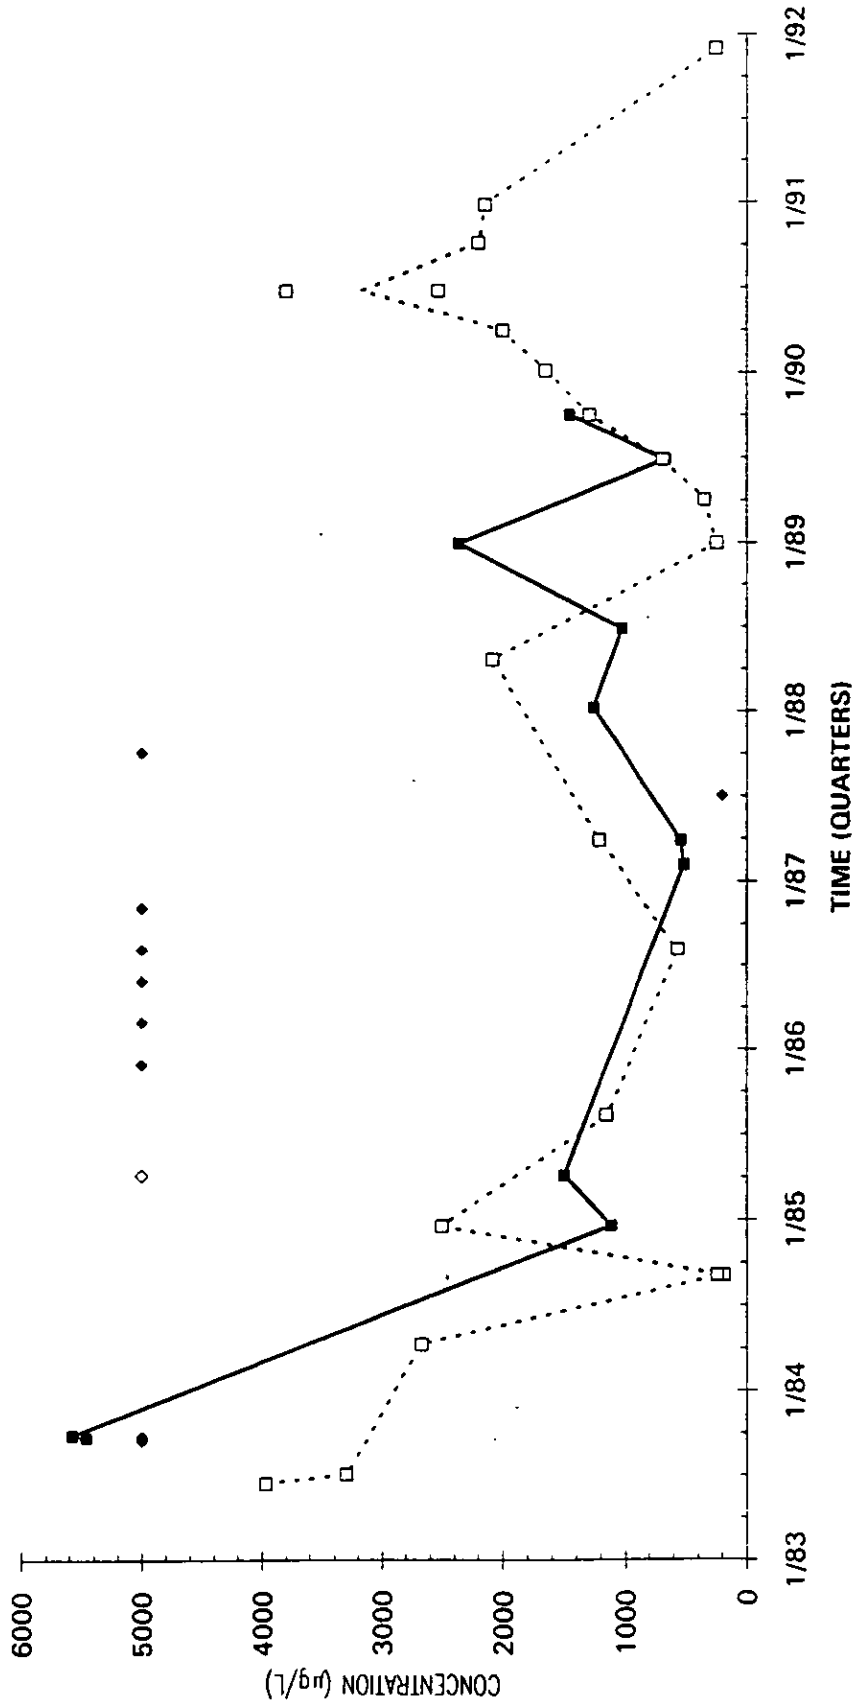

Time Series Plot of Tetrachloroethylene Concentrations Well MSB 11F