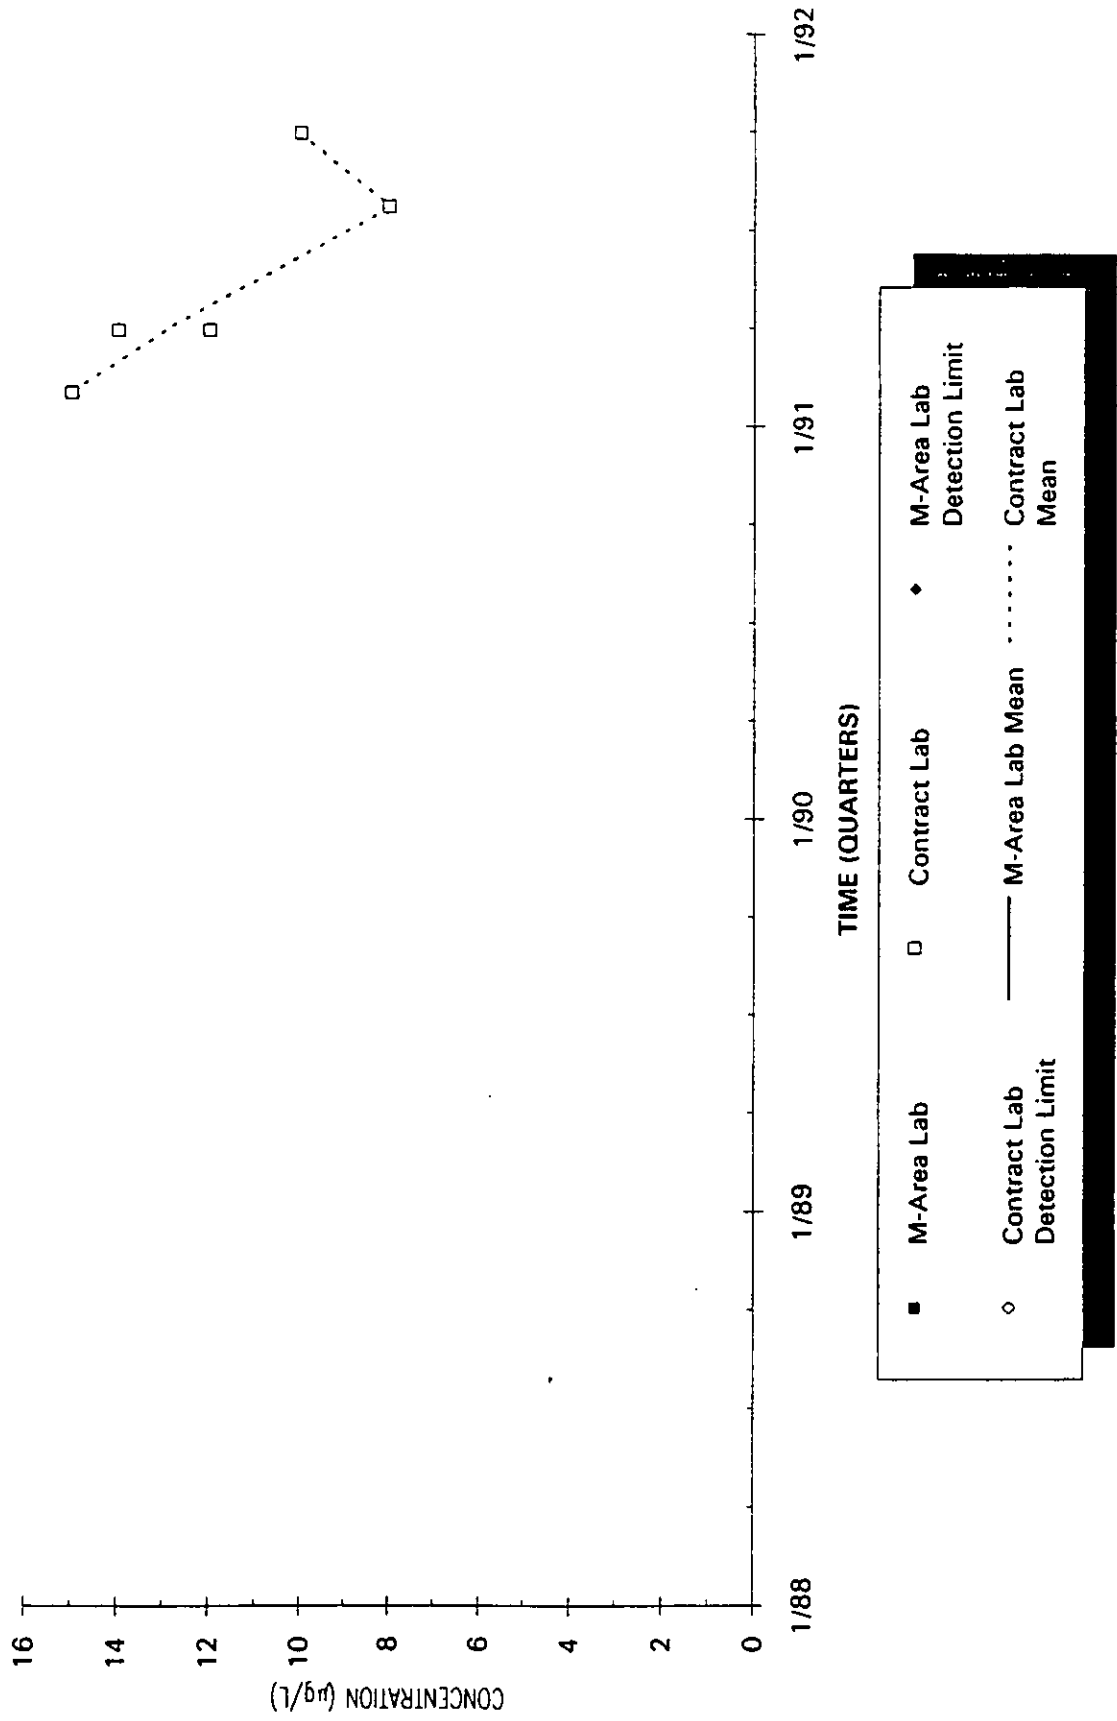

Time Series Plot of Tetrachloroethylene Concentrations Well MSB 1D