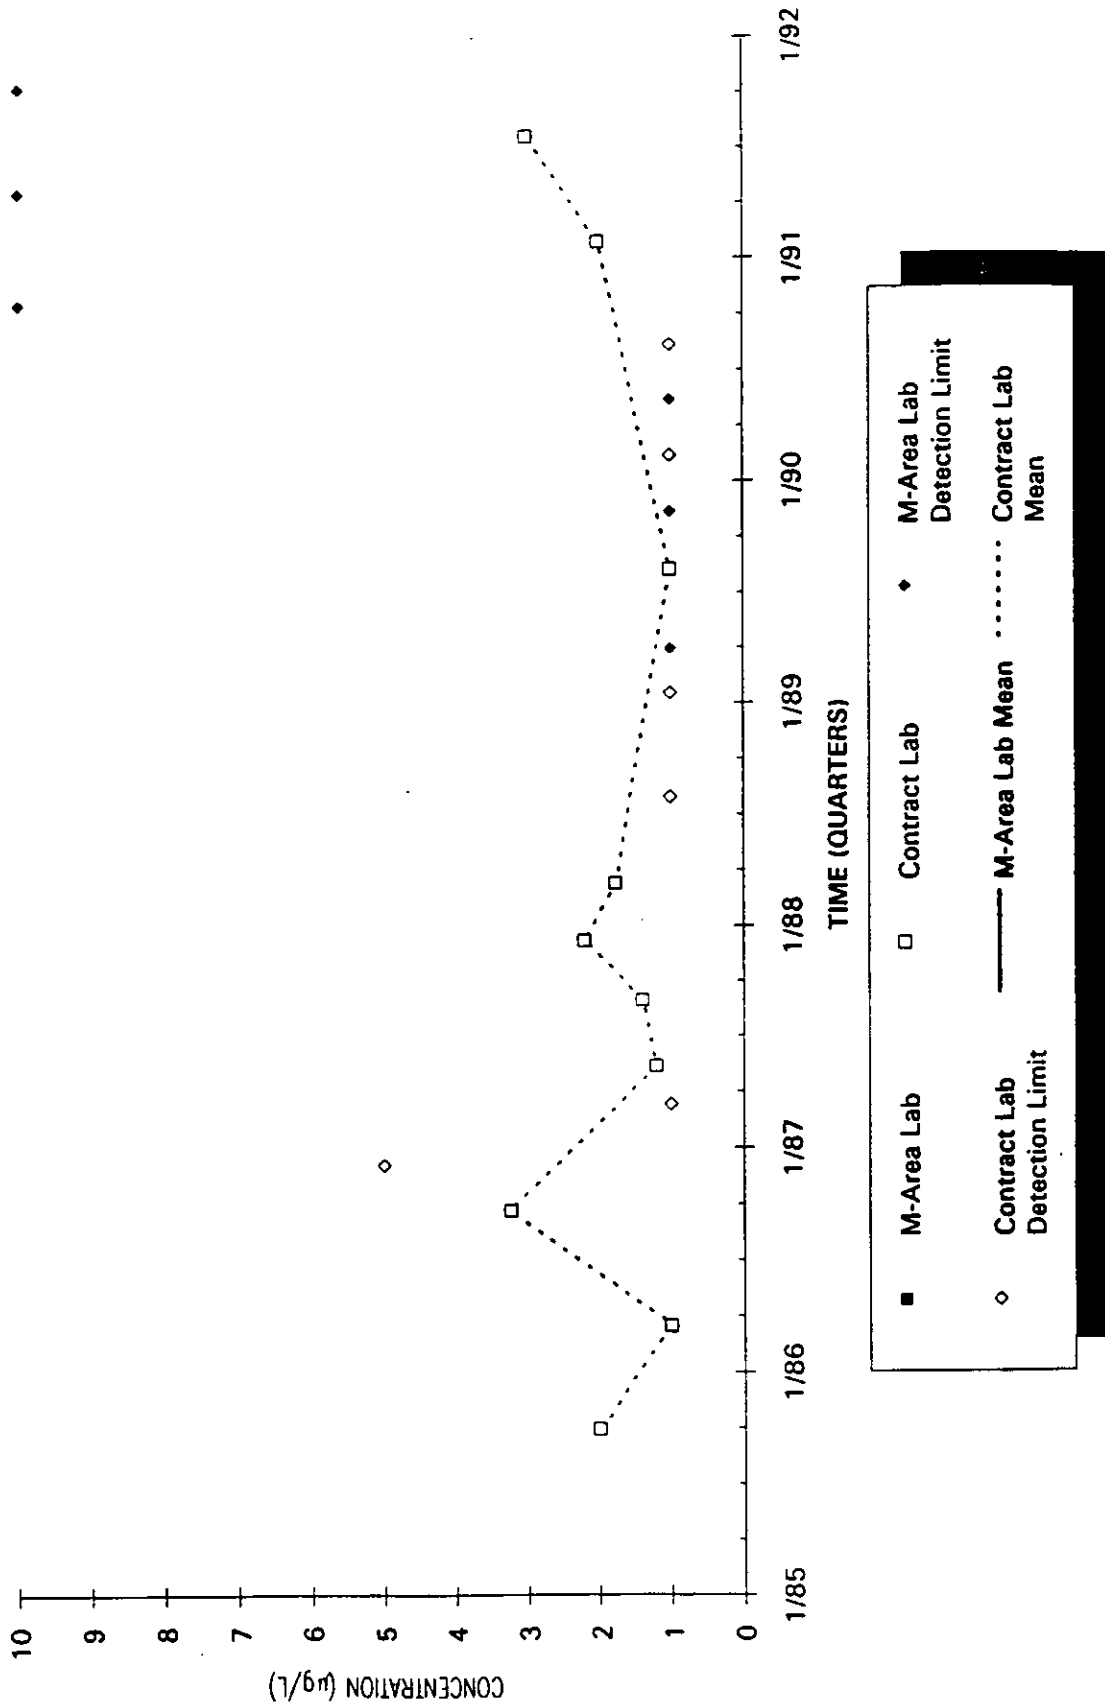

Time Series Plot of Tetrachloroethylene Concentrations Well SRW 6