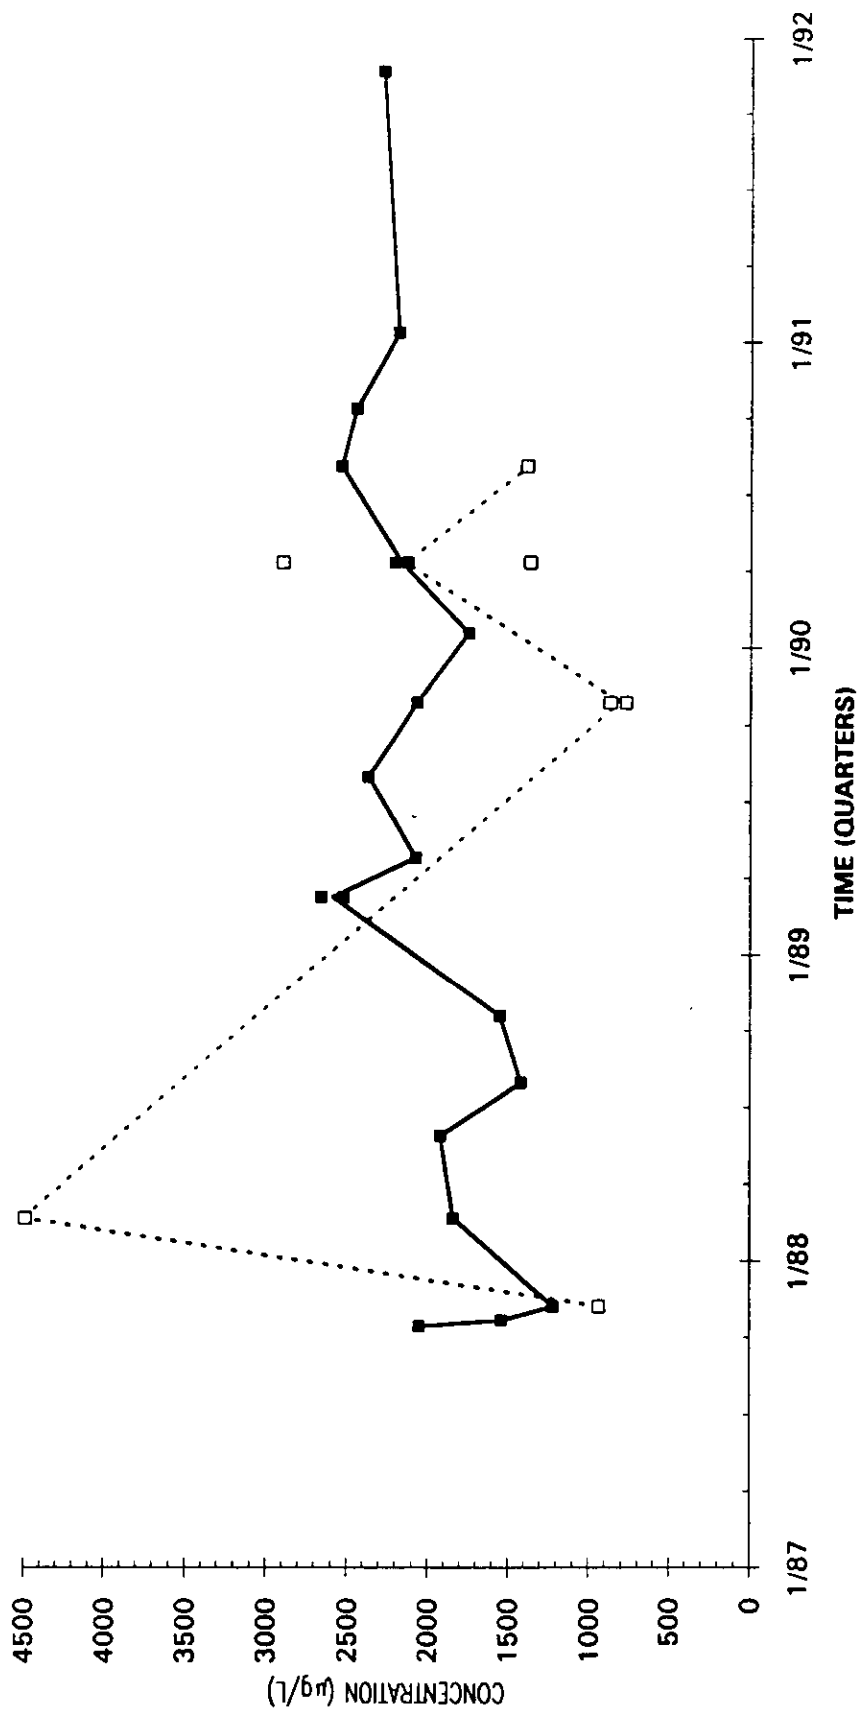

Time Series Plot of Trichloroethylene Concentrations Well MSB 47B

- M-Area Lab
- Contract Lab
- M-Area Lab Detection Limit
- Contract Lab Detection Limit
- M-Area Lab Mean
- ..... Contract Lab Mean