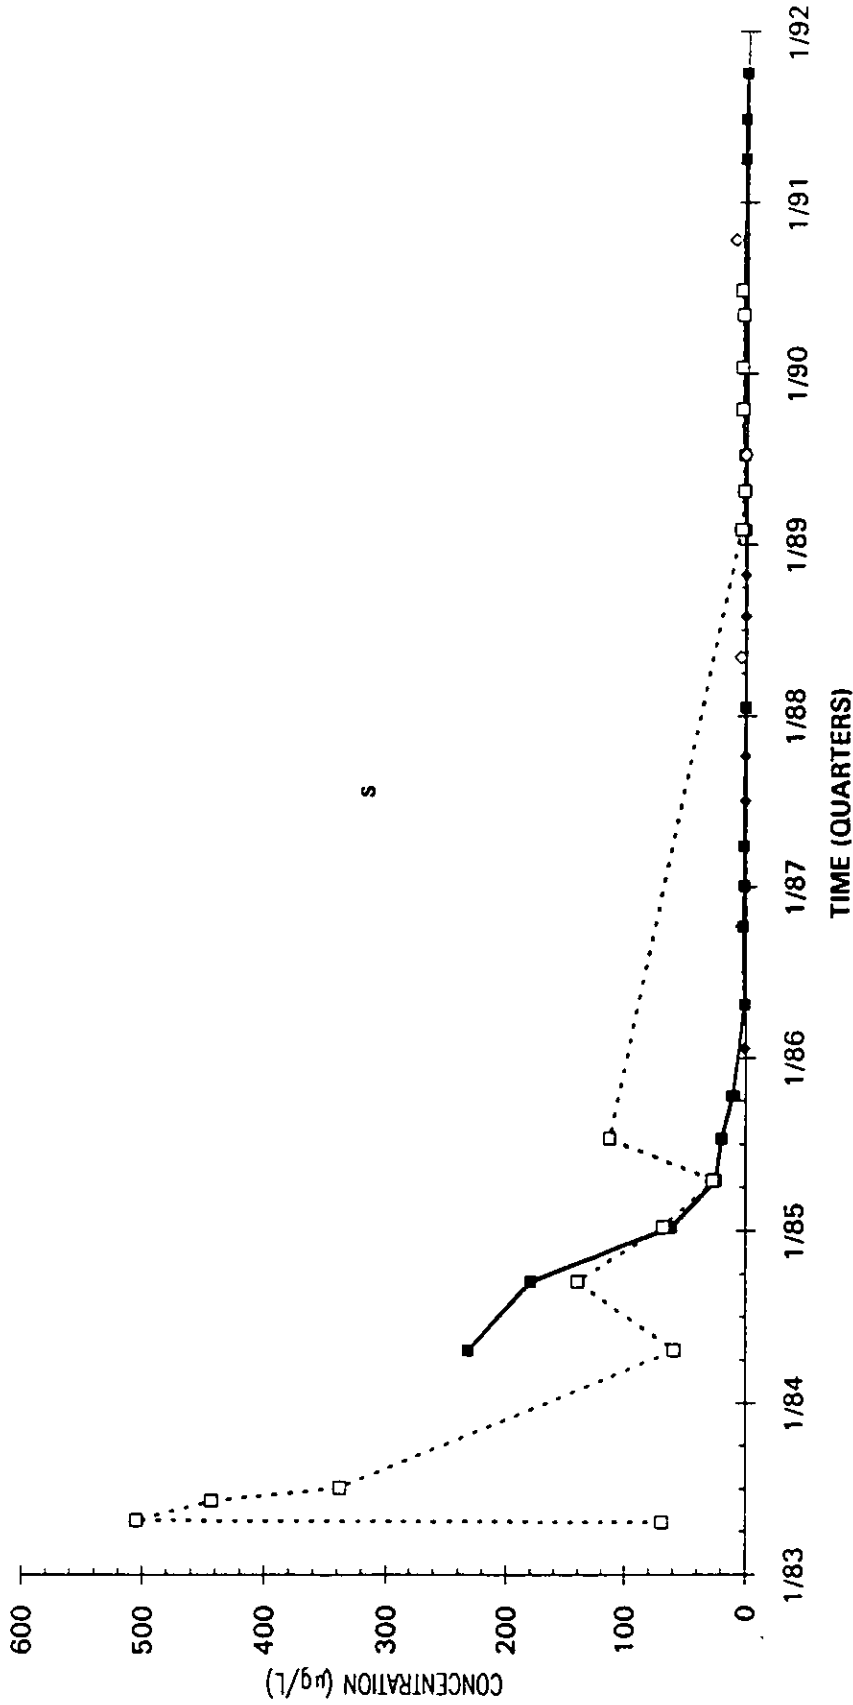

Time Series Plot of Trichloroethylene Concentrations Well MSB 20C

■	M-Area Lab	□	Contract Lab	◆	M-Area Lab Detection Limit
◇	Contract Lab Detection Limit	—	M-Area Lab Mean	.....	Contract Lab Mean