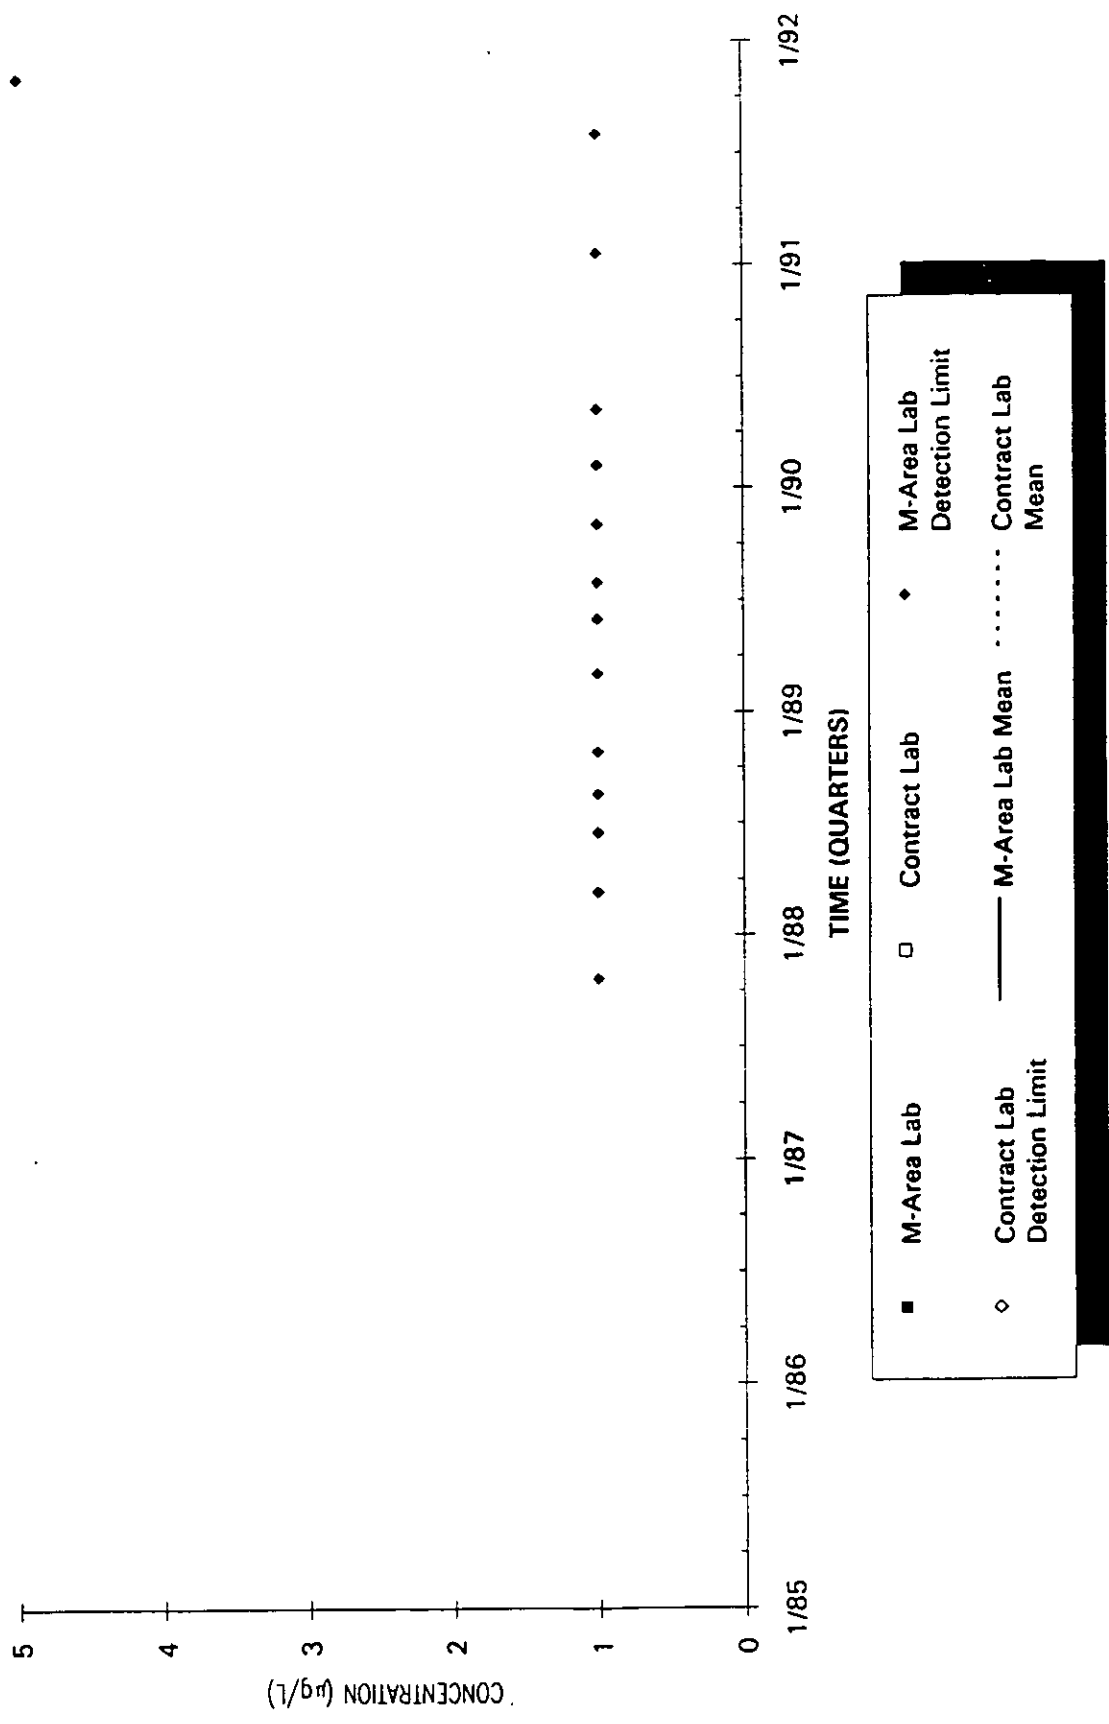

Time Series Plot of Tetrachloroethylene Concentrations Well MSB 52D