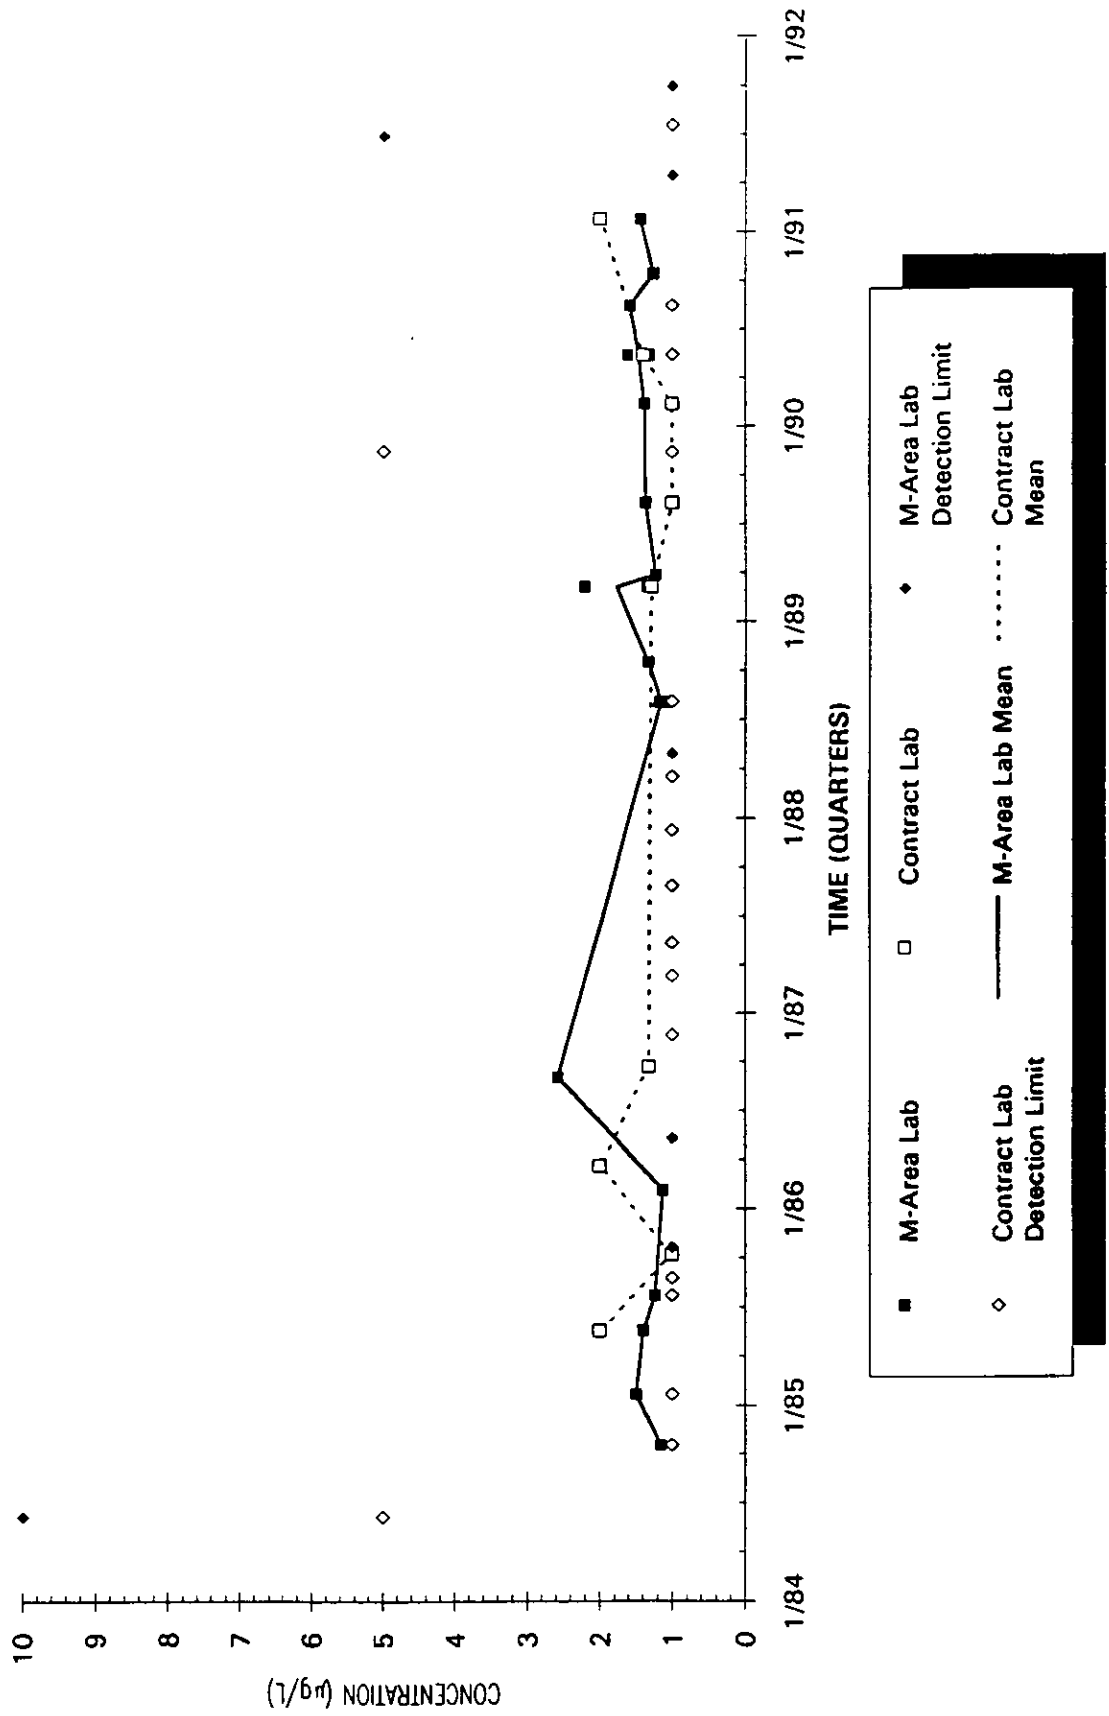

Time Series Plot of Trichloroethylene Concentrations Well SRW 12C