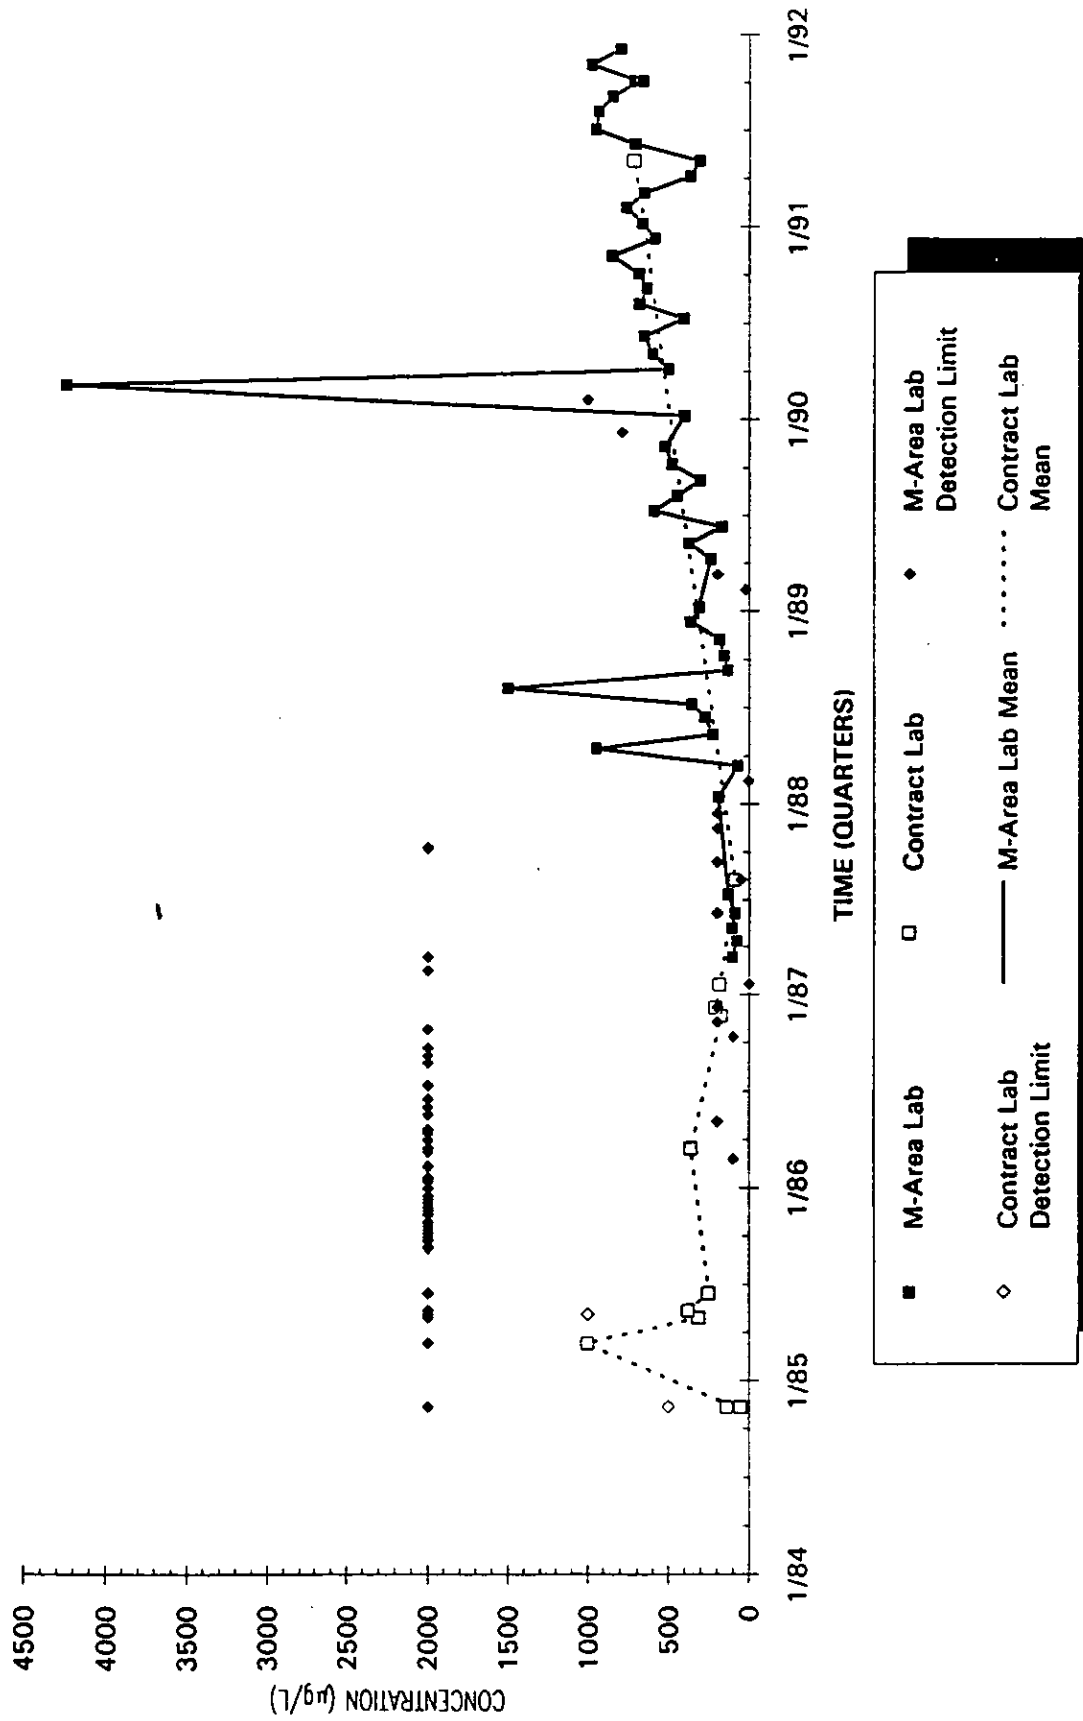

Time Series Plot of Tetrachloroethylene Concentrations Well RWM 4