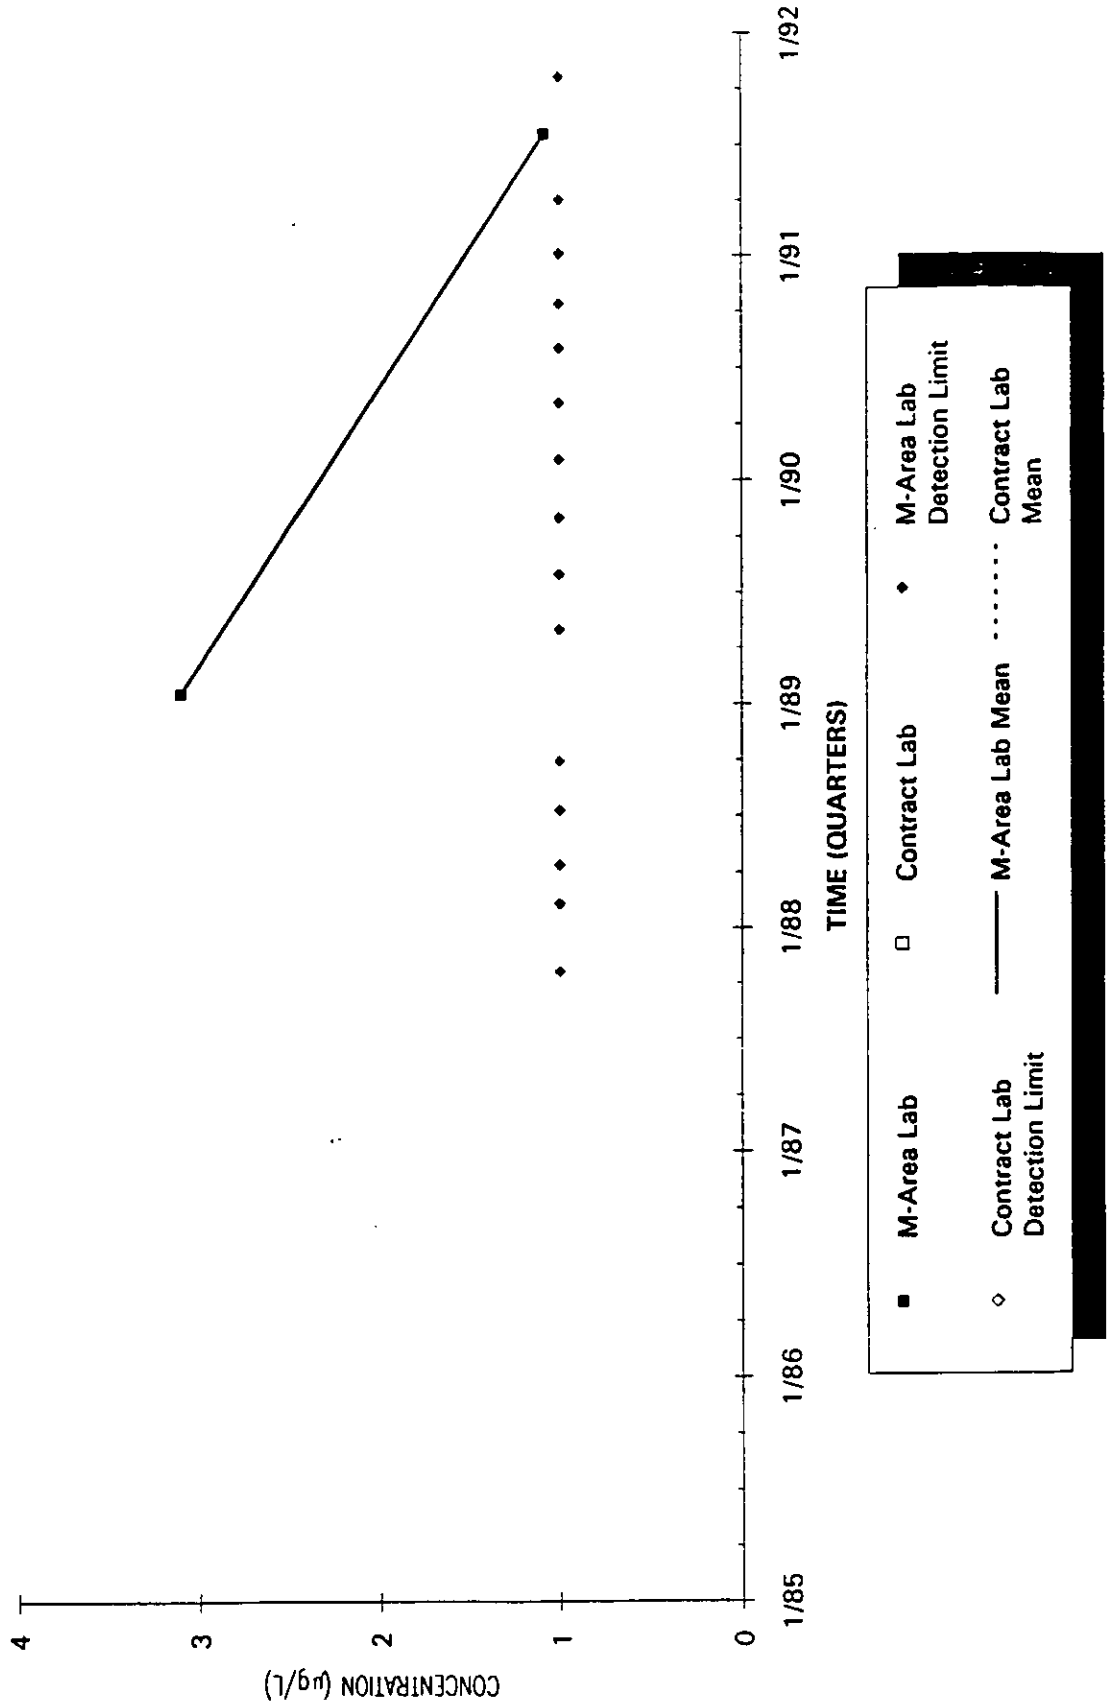

Time Series Plot of Tetrachloroethylene Concentrations Well MSB 61C