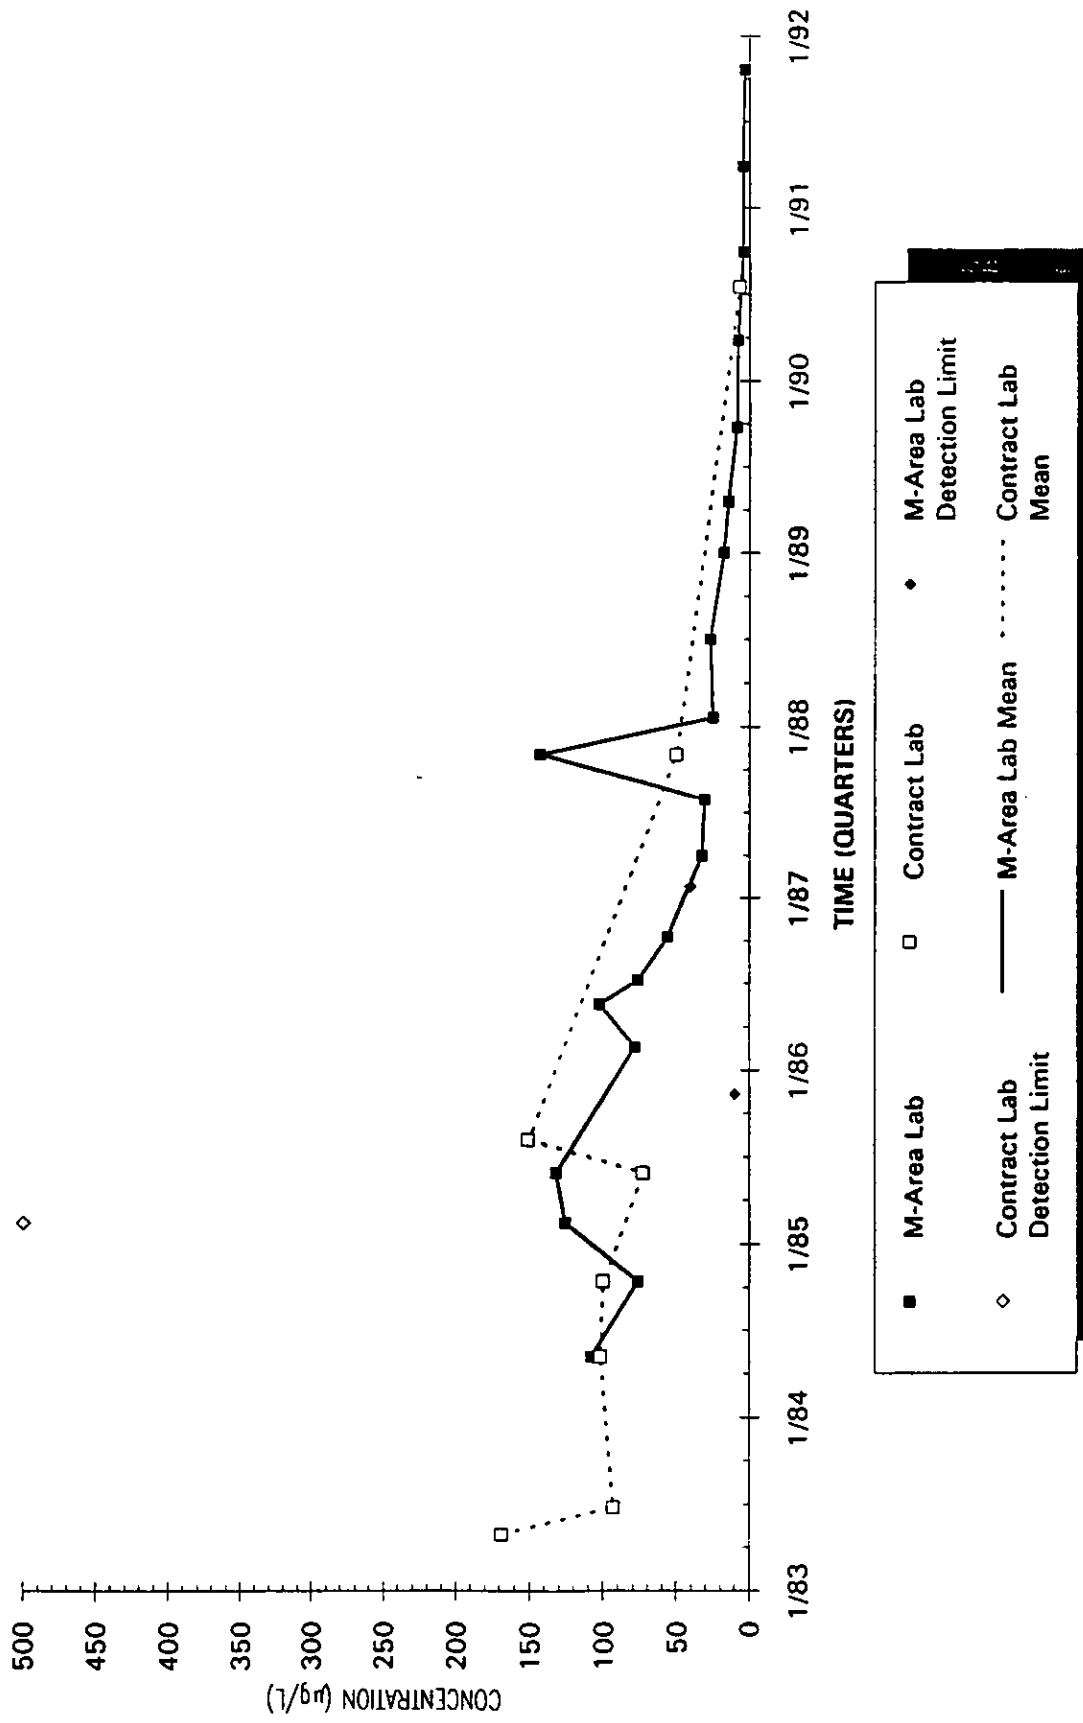

Time Series Plot of Tetrachloroethylene Concentrations Well MSB 33