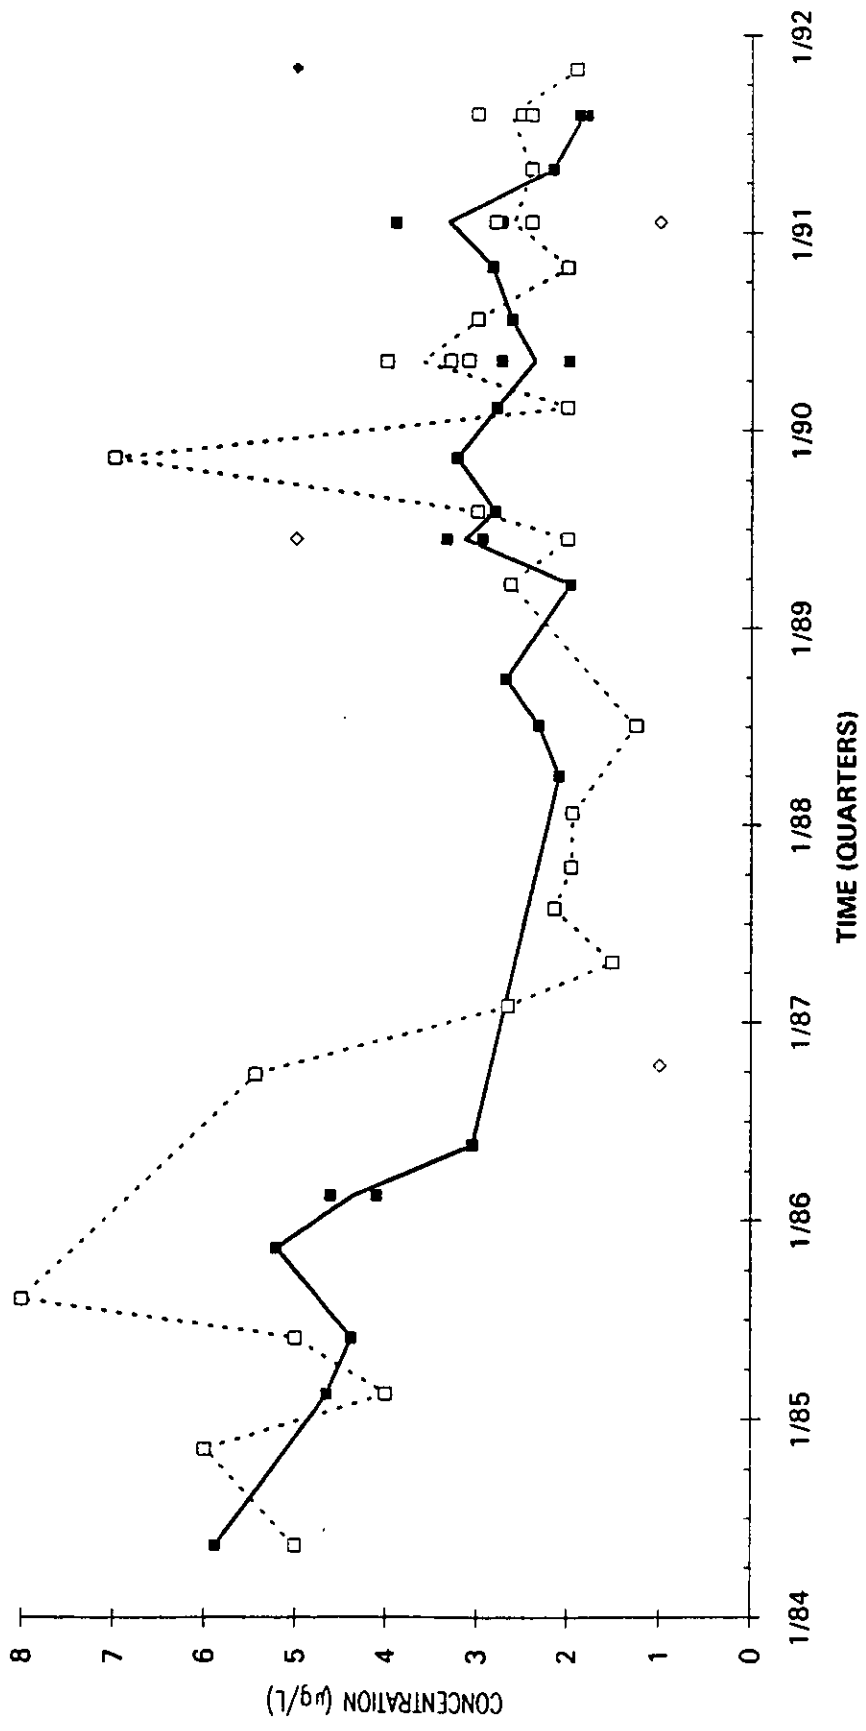

Time Series Plot of Tetrachloroethylene Concentrations Well ASB 7

- M-Area Lab
- Contract Lab
- M-Area Lab Detection Limit
- Contract Lab Detection Limit
- M-Area Lab Mean
- ..... Contract Lab Mean