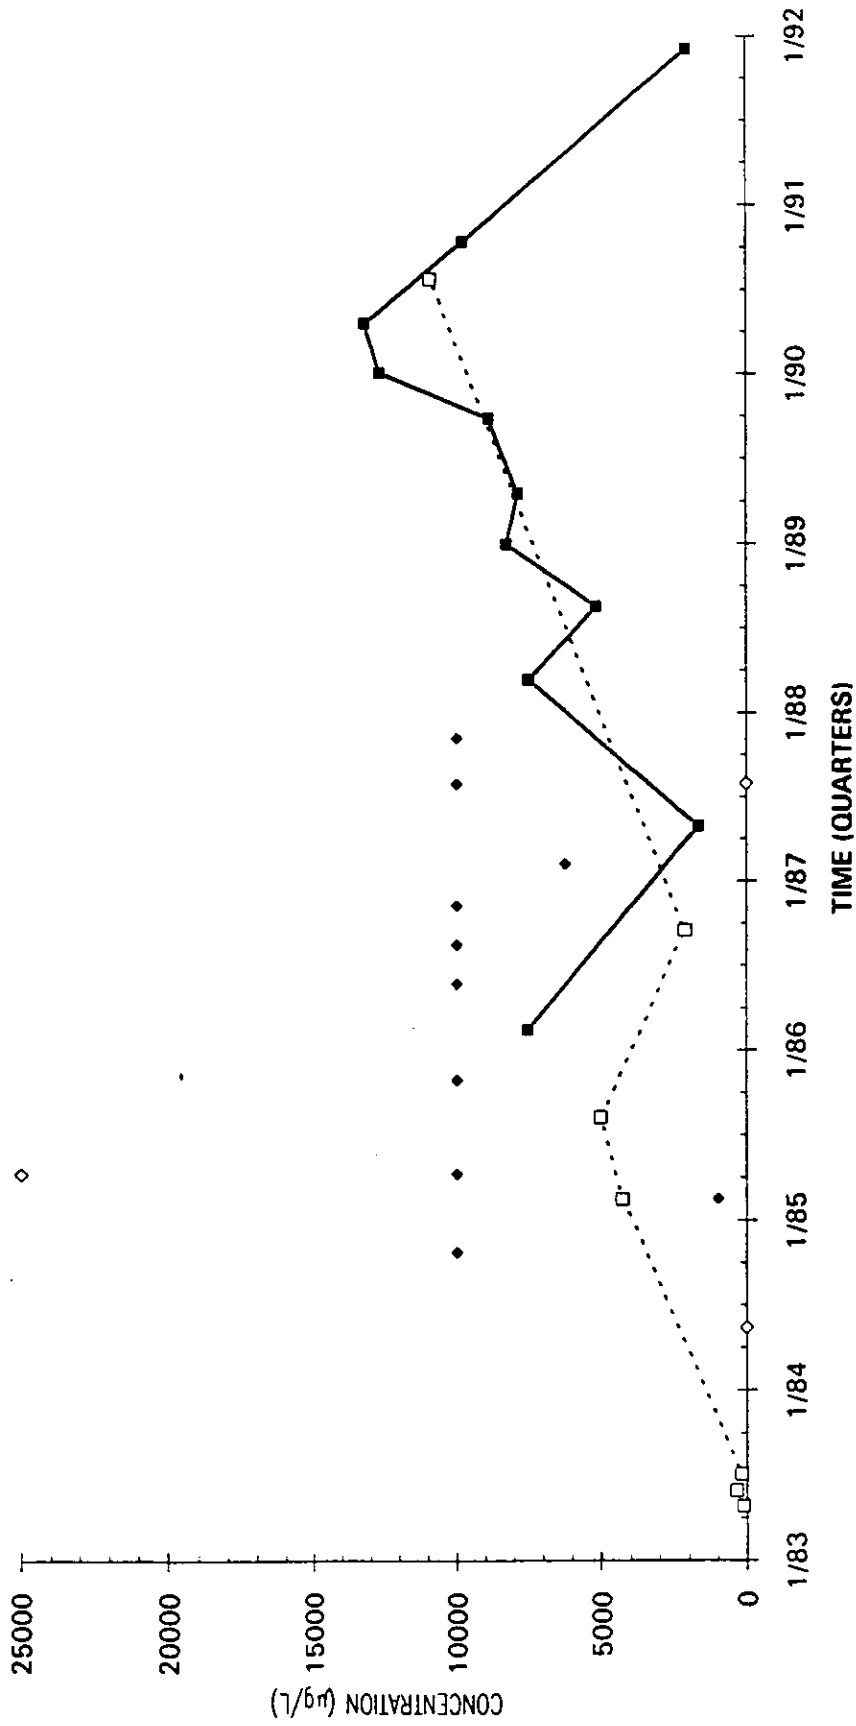

Time Series Plot of Tetrachloroethylene Concentrations Well MSB 24A

- M-Area Lab
- Contract Lab
- M-Area Lab Detection Limit
- Contract Lab Detection Limit
- M-Area Lab Mean
- - - Contract Lab Mean