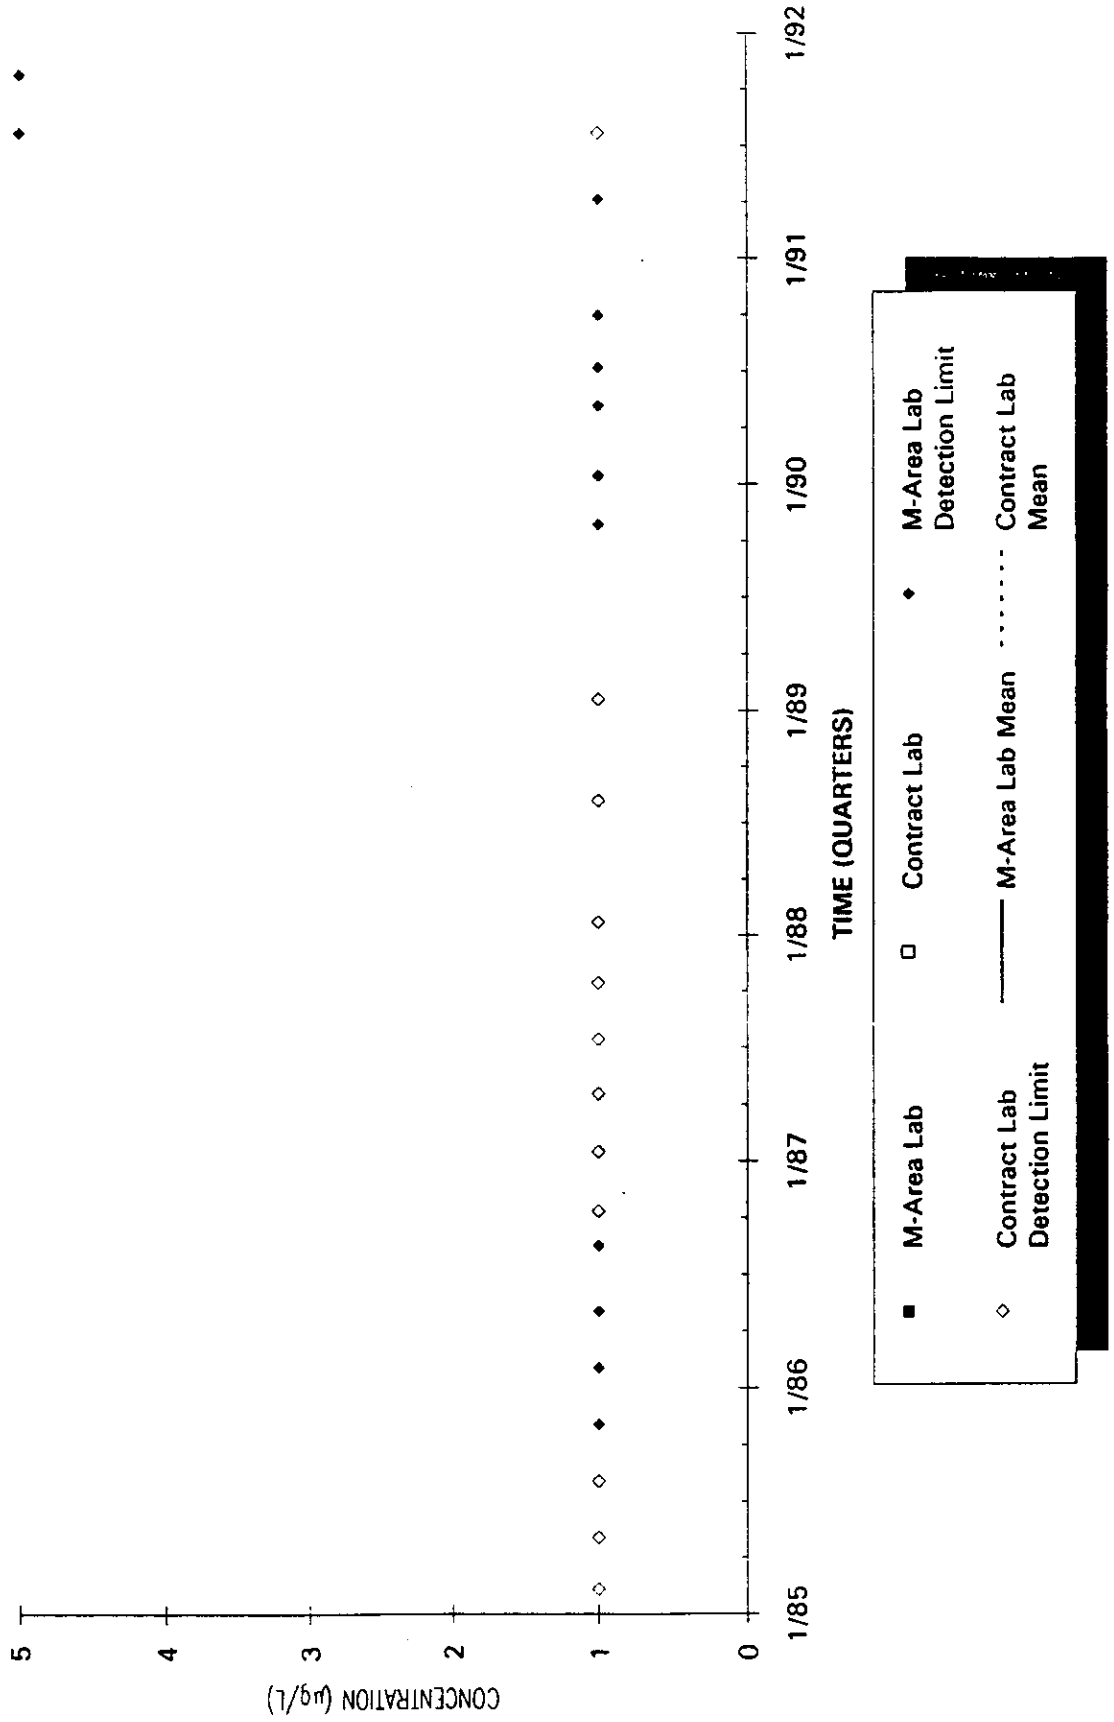

Time Series Plot of Tetrachloroethylene Concentrations Well ACB 1A