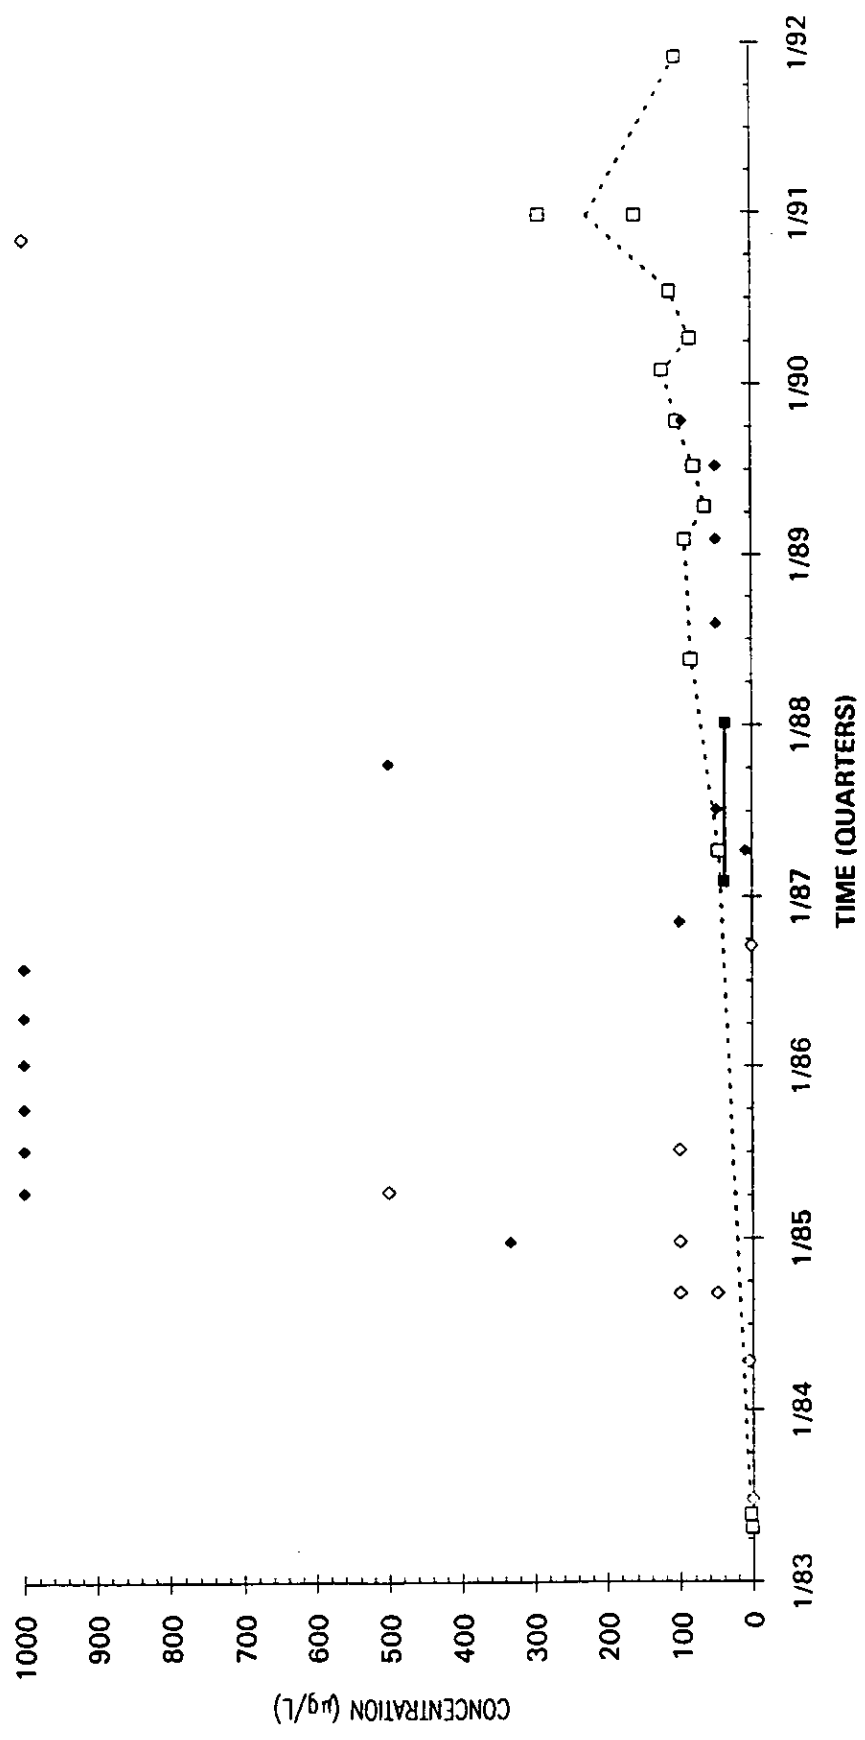

Time Series Plot of Tetrachloroethylene Concentrations Well MSB 15A

- M-Area Lab Detection Limit
- Contract Lab Detection Limit
- M-Area Lab Mean
- Contract Lab Mean