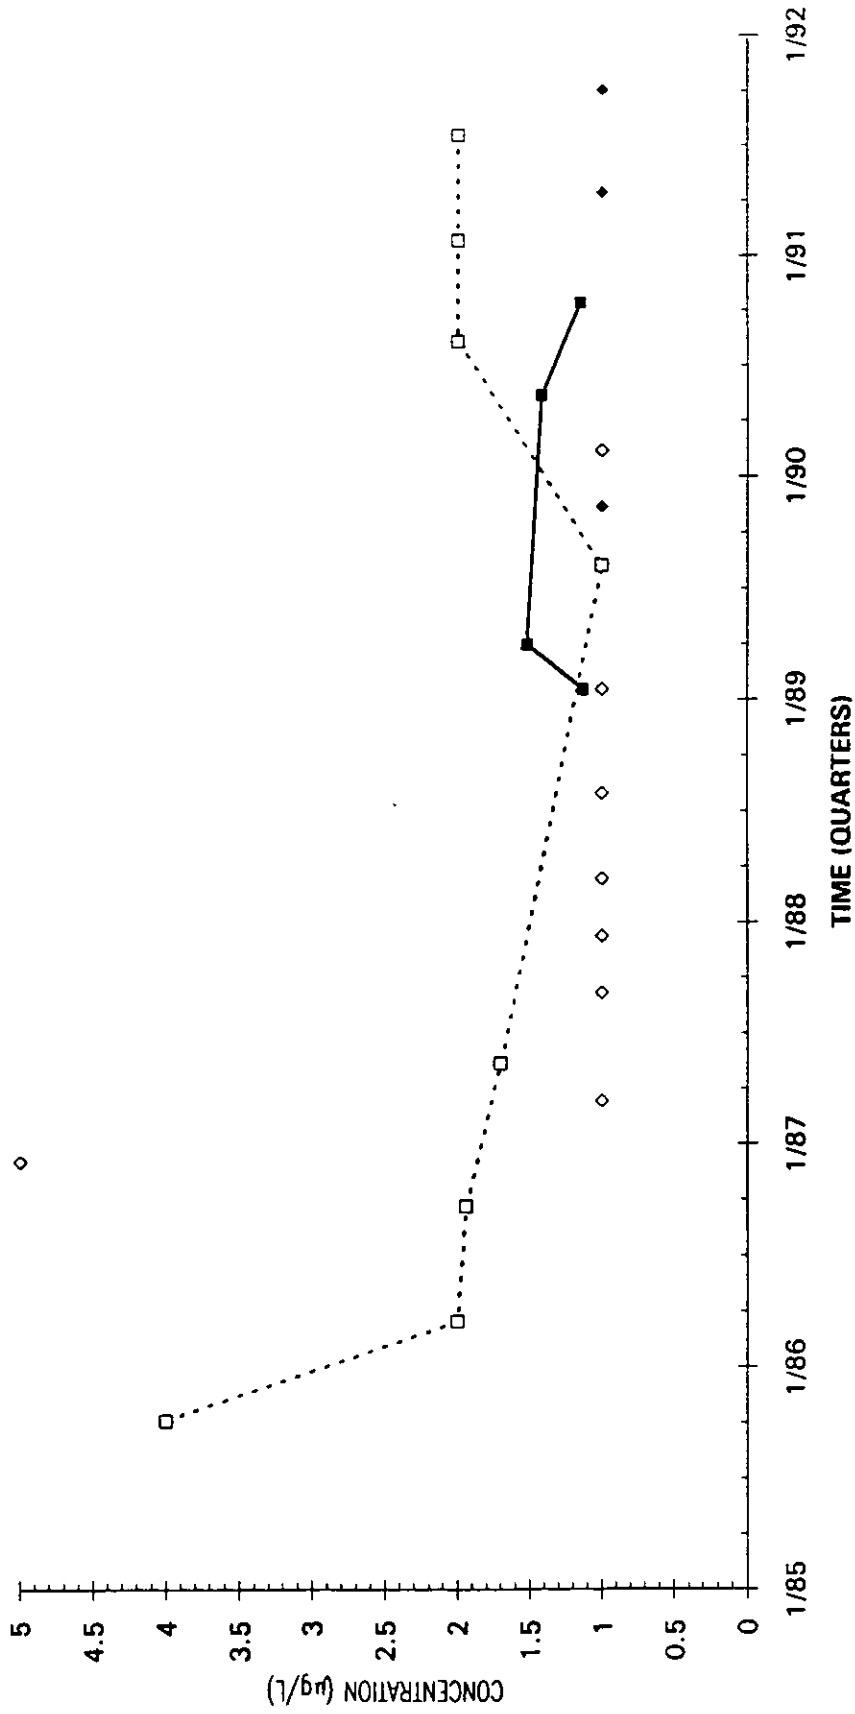

Time Series Plot of Trichloroethylene Concentrations Well SRW 10

- M-Area Lab
- Contract Lab
- M-Area Lab Detection Limit
- Contract Lab Detection Limit
- M-Area Lab Mean
- ..... Contract Lab Mean