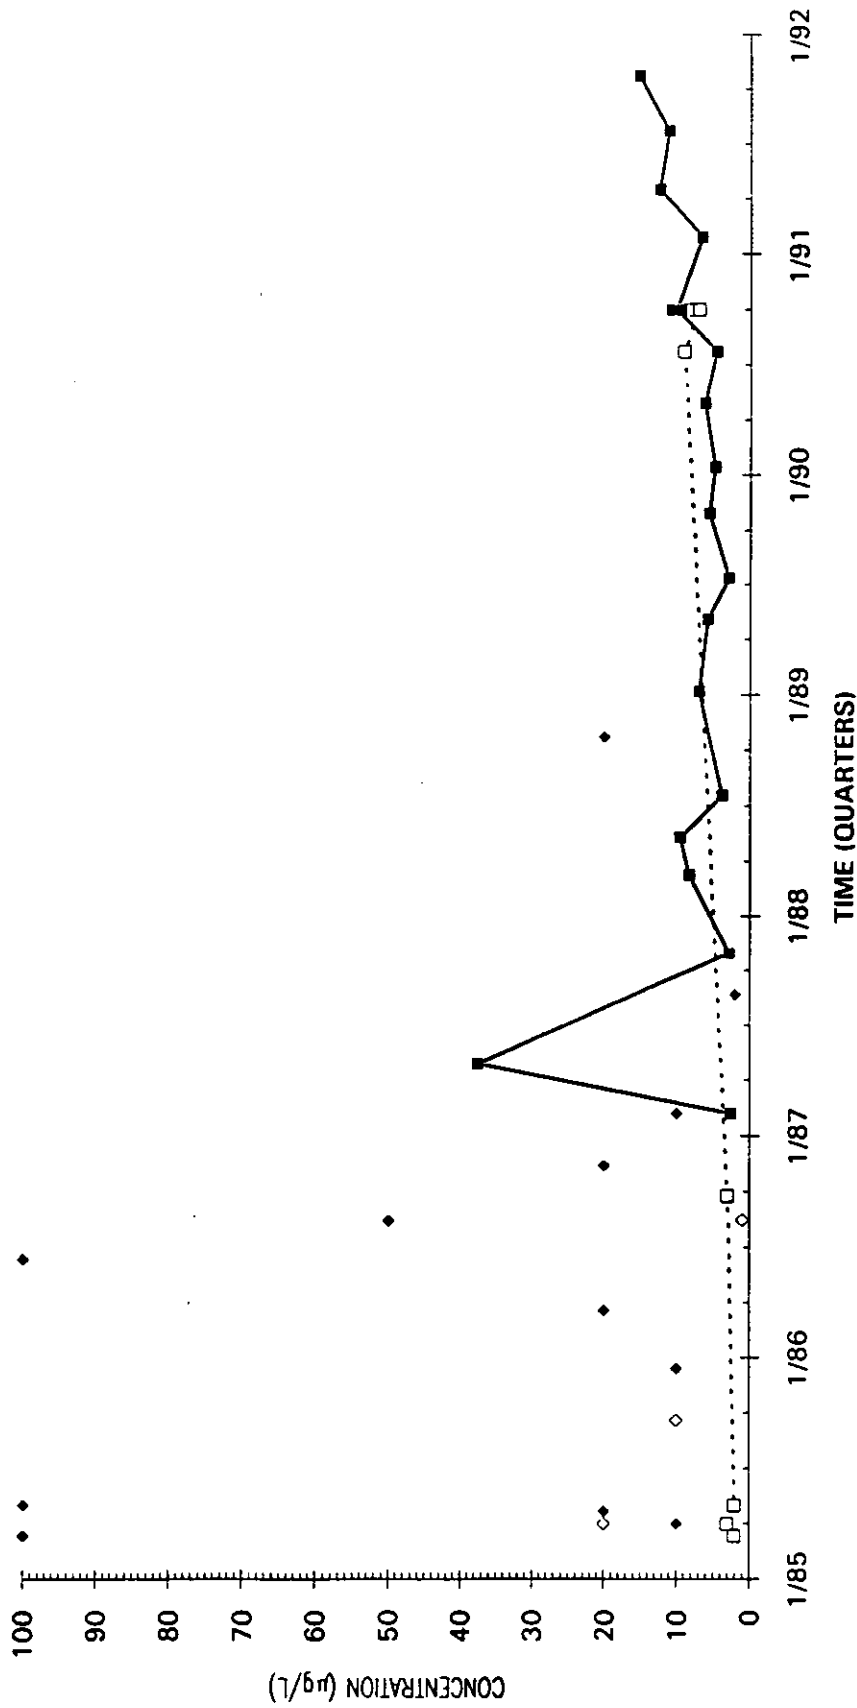

Time Series Plot of Tetrachloroethylene Concentrations Well MSB 37B

- M-Area Lab
- Contract Lab
- M-Area Lab Detection Limit
- Contract Lab Detection Limit
- M-Area Lab Mean
- ..... Contract Lab Mean