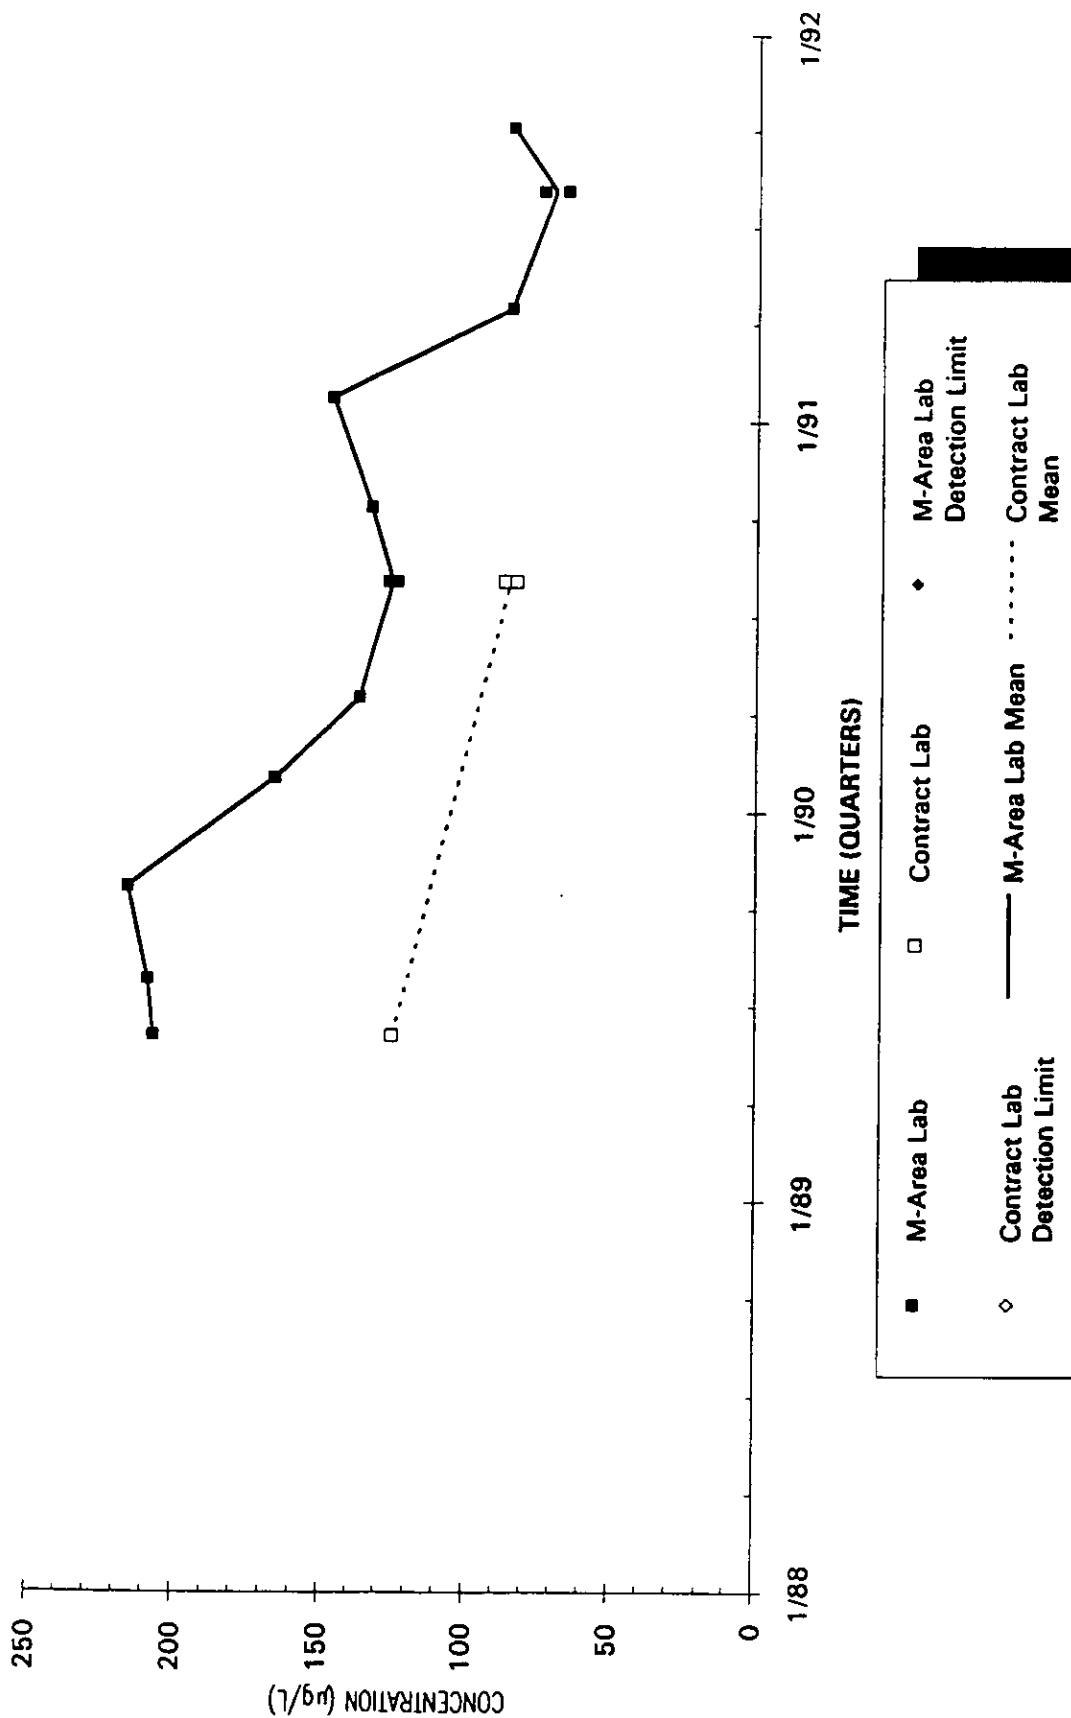

Time Series Plot of Trichloroethylene Concentrations Well MSB 48C