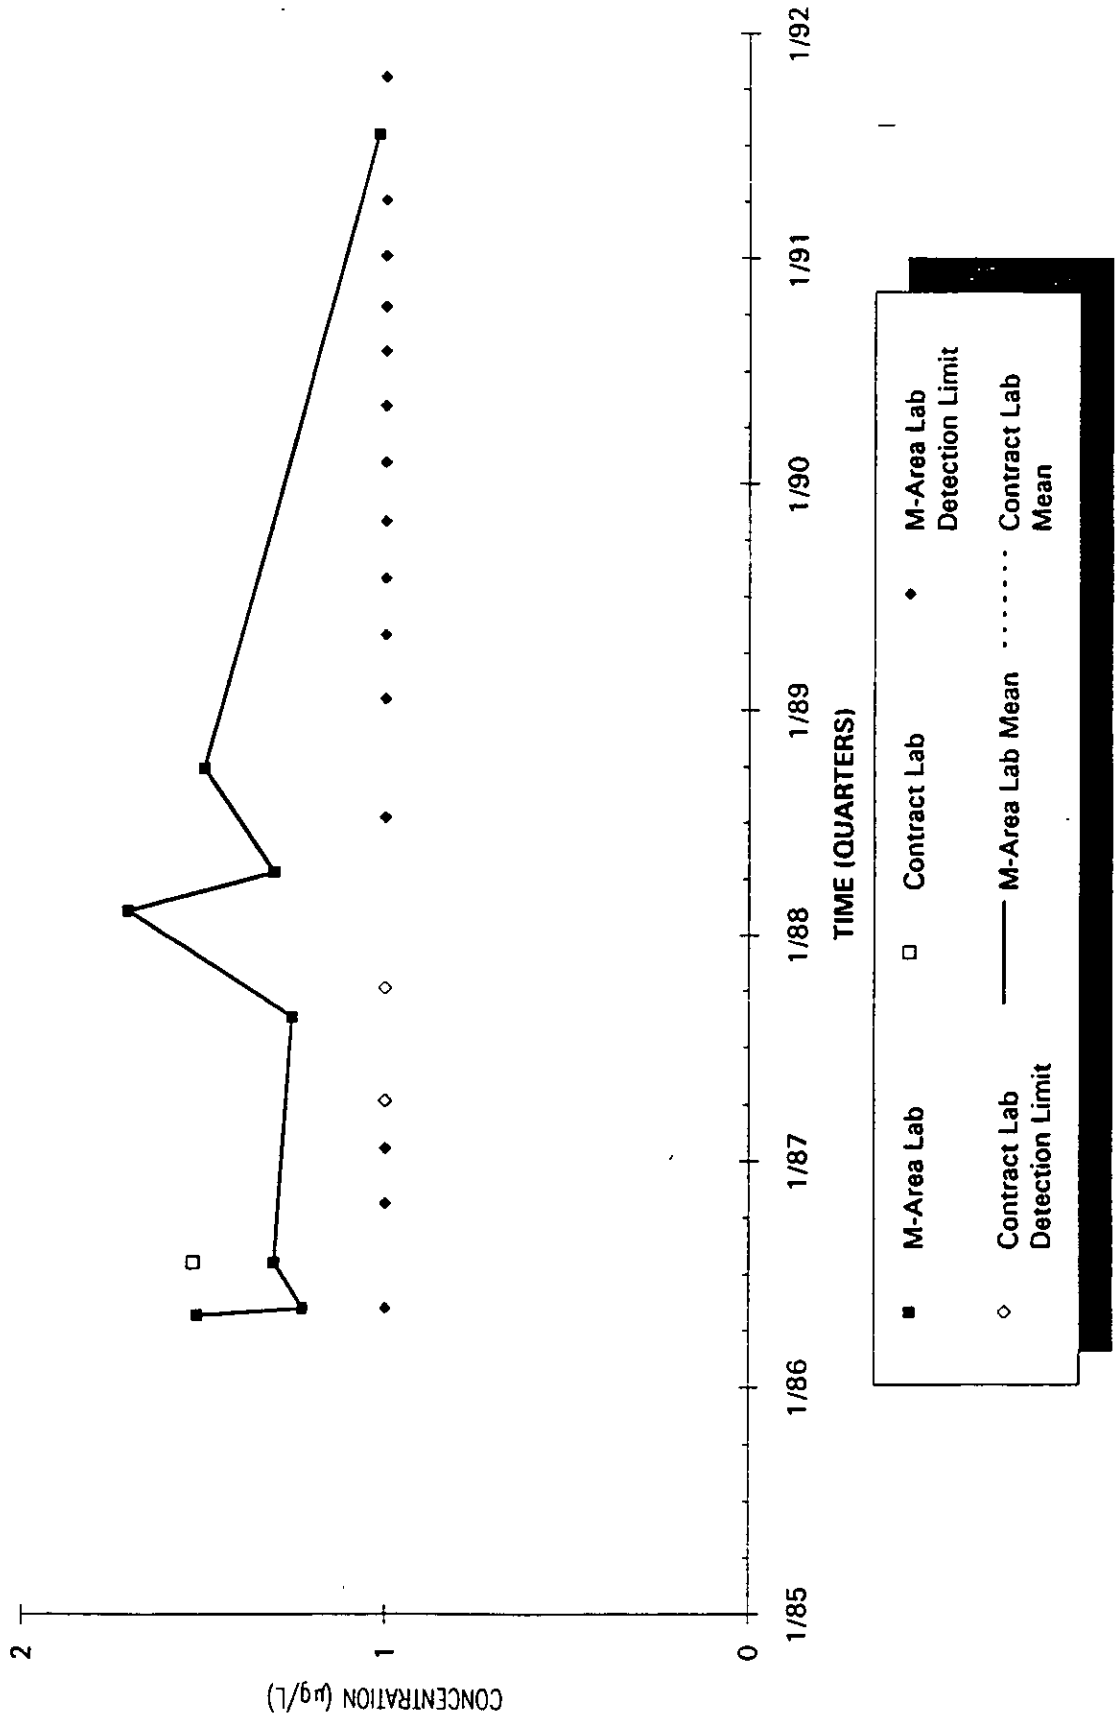

Time Series Plot of Tetrachloroethylene Concentrations Well MSB 53D