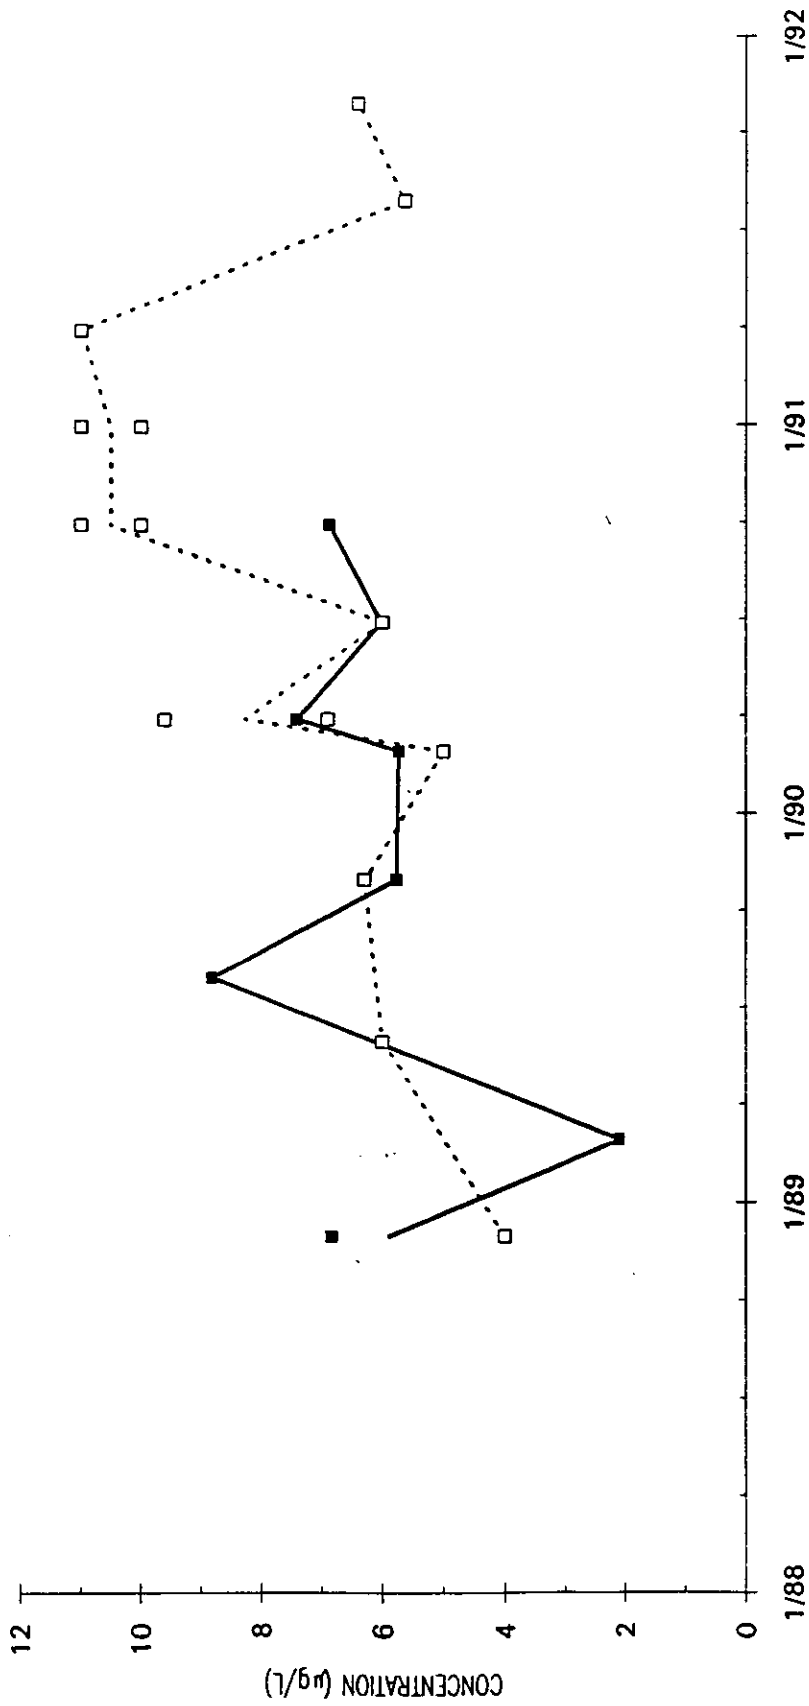

Time Series Plot of Trichloroethylene Concentrations Well AMB 6