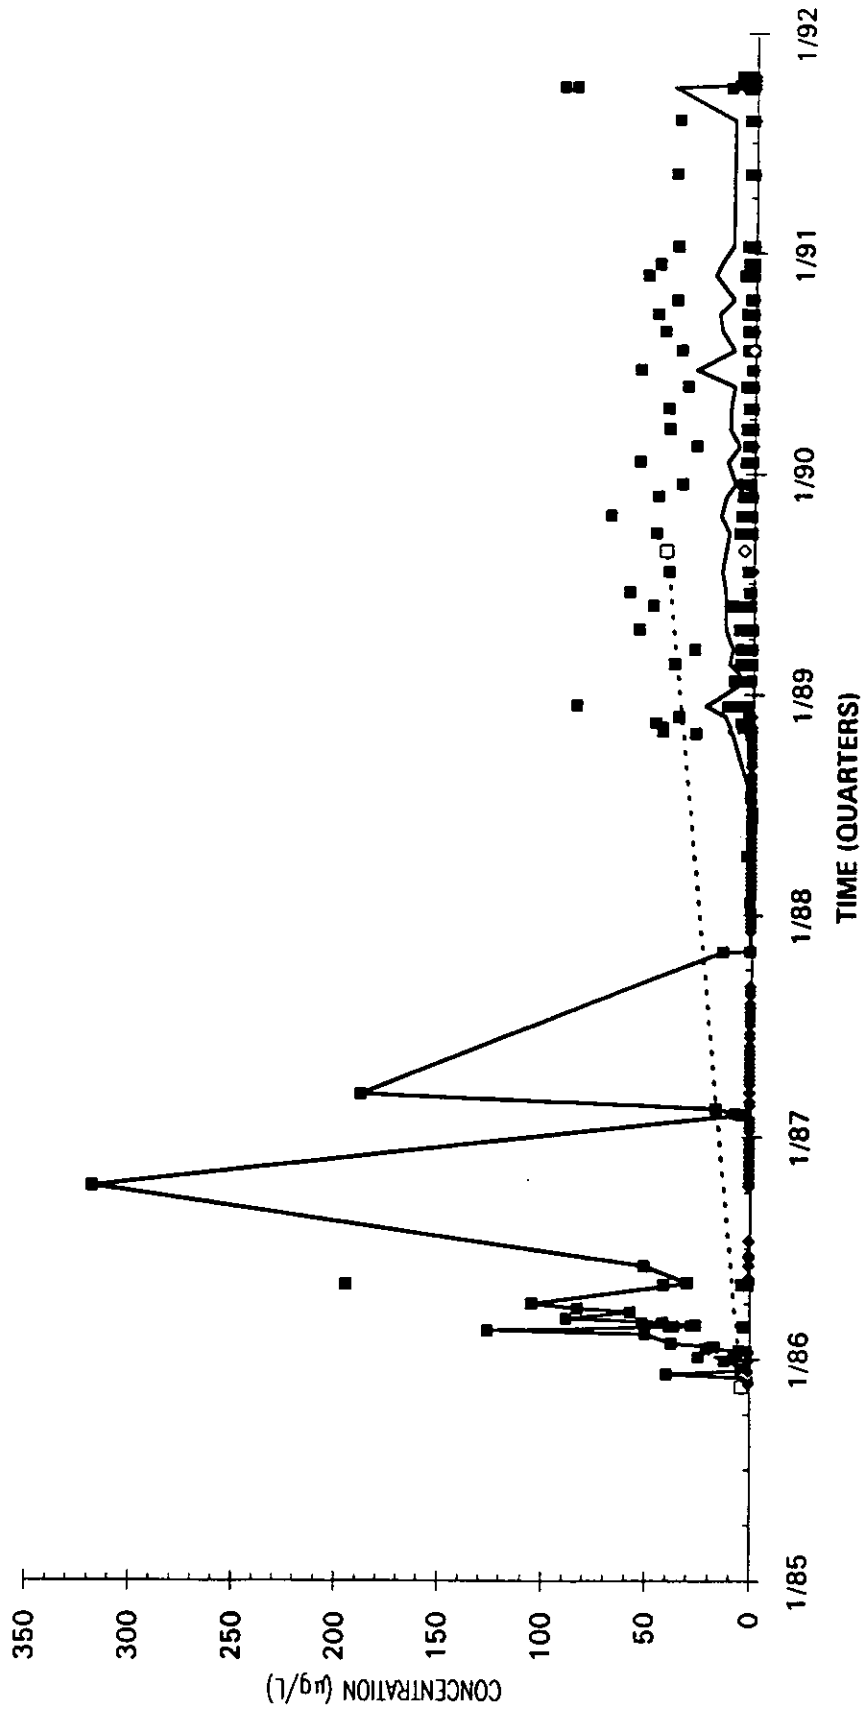

Time Series Plot of Trichloroethylene Concentrations Well MSB 23TA