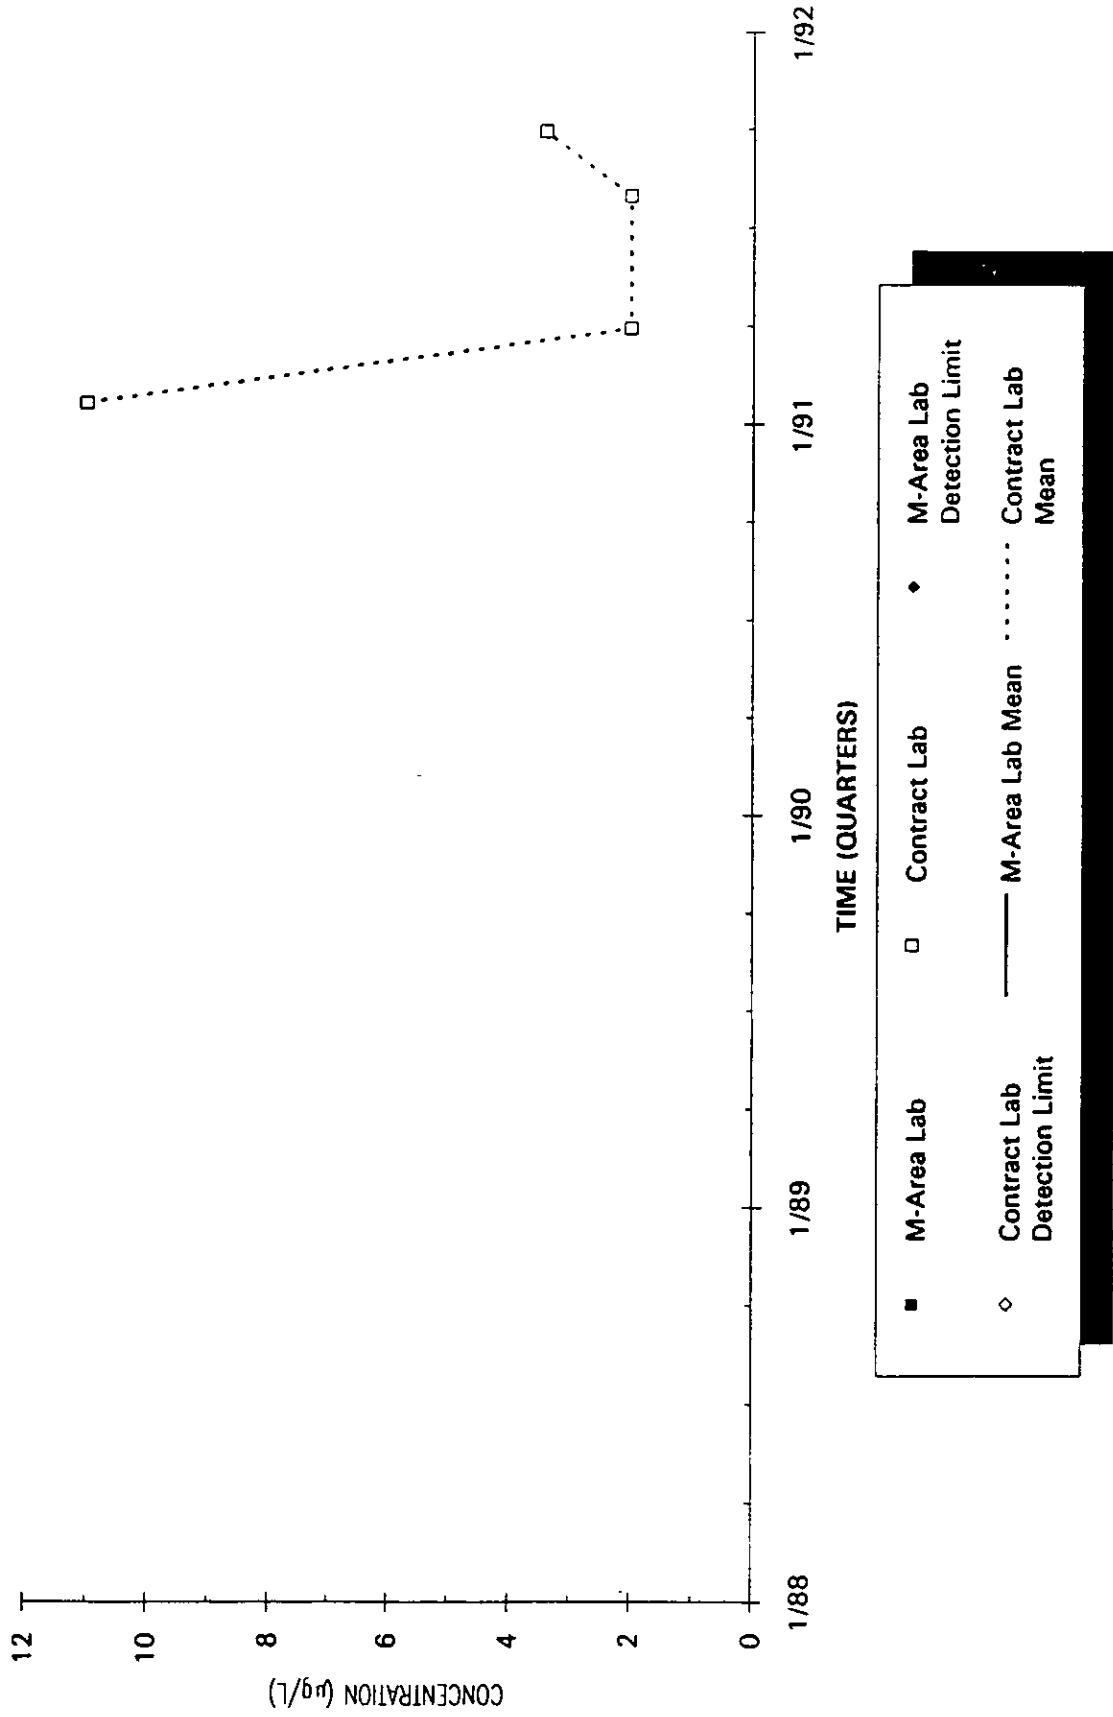

Time Series Plot of Tetrachloroethylene Concentrations Well MSB 7B