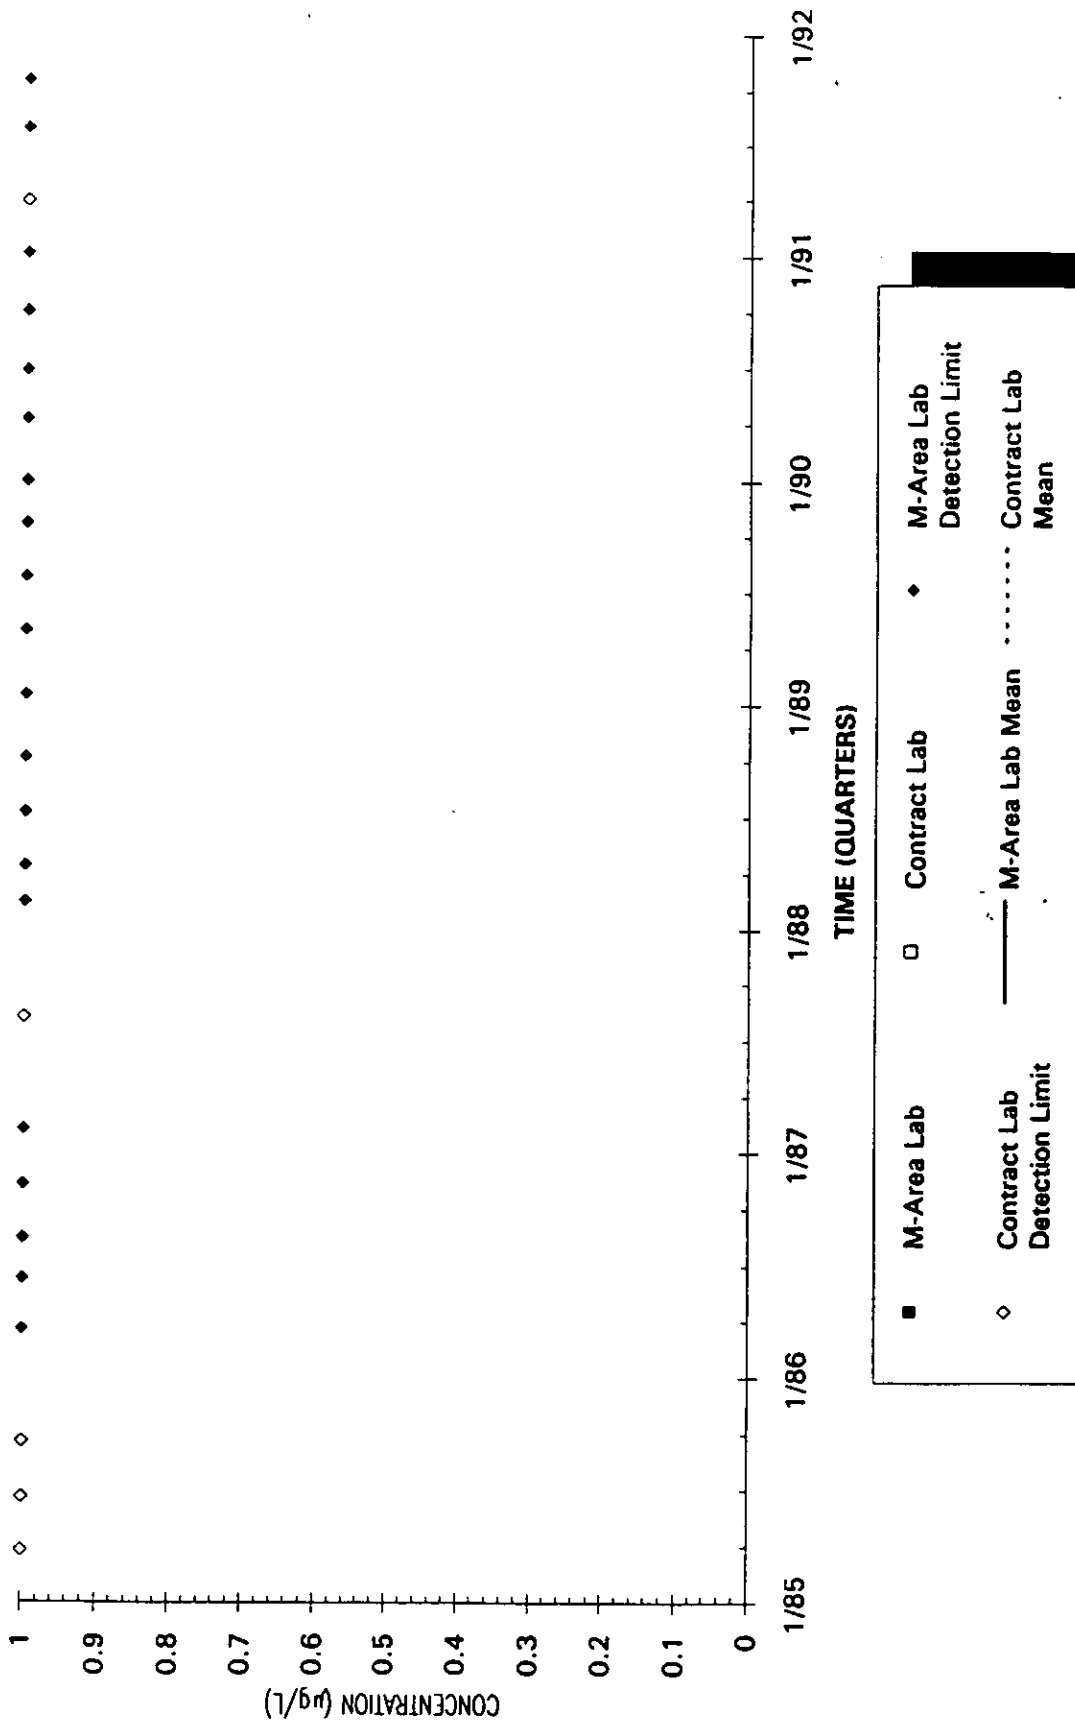

Time Series Plot of Trichloroethylene Concentrations Well MSB 35B