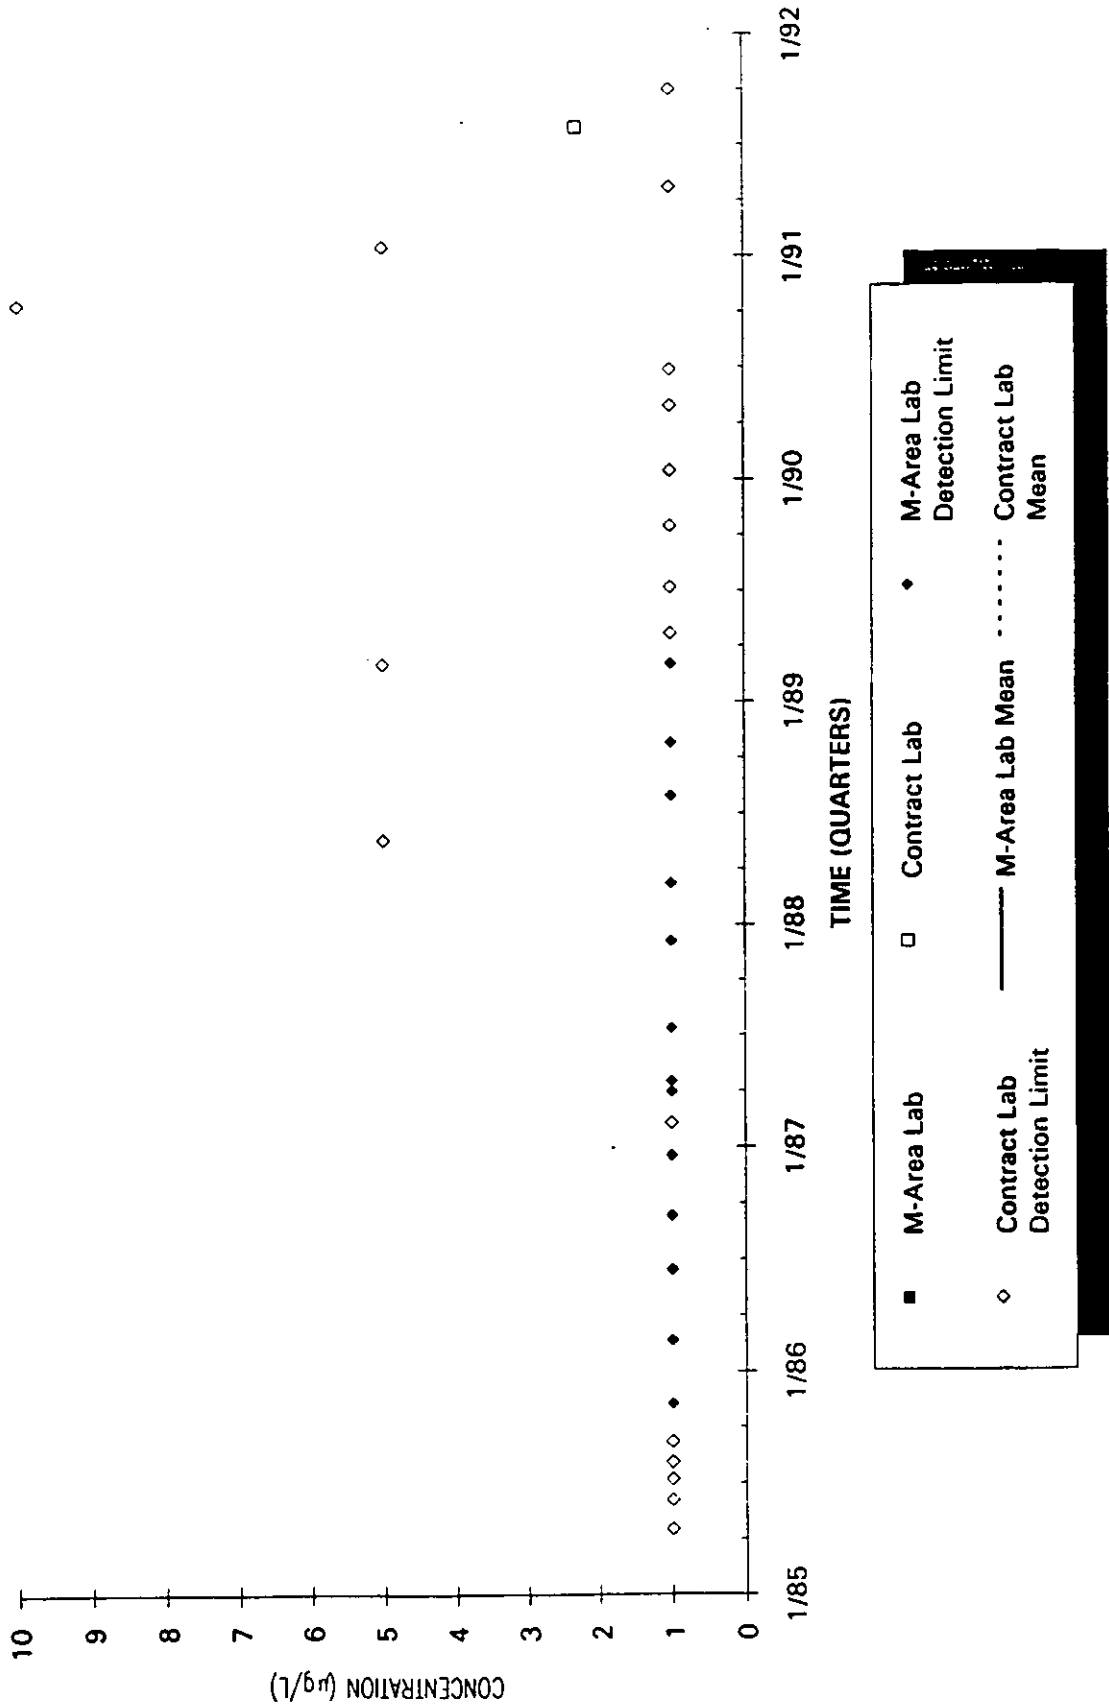

Time Series Plot of Tetrachloroethylene Concentrations Well MSB 12TB