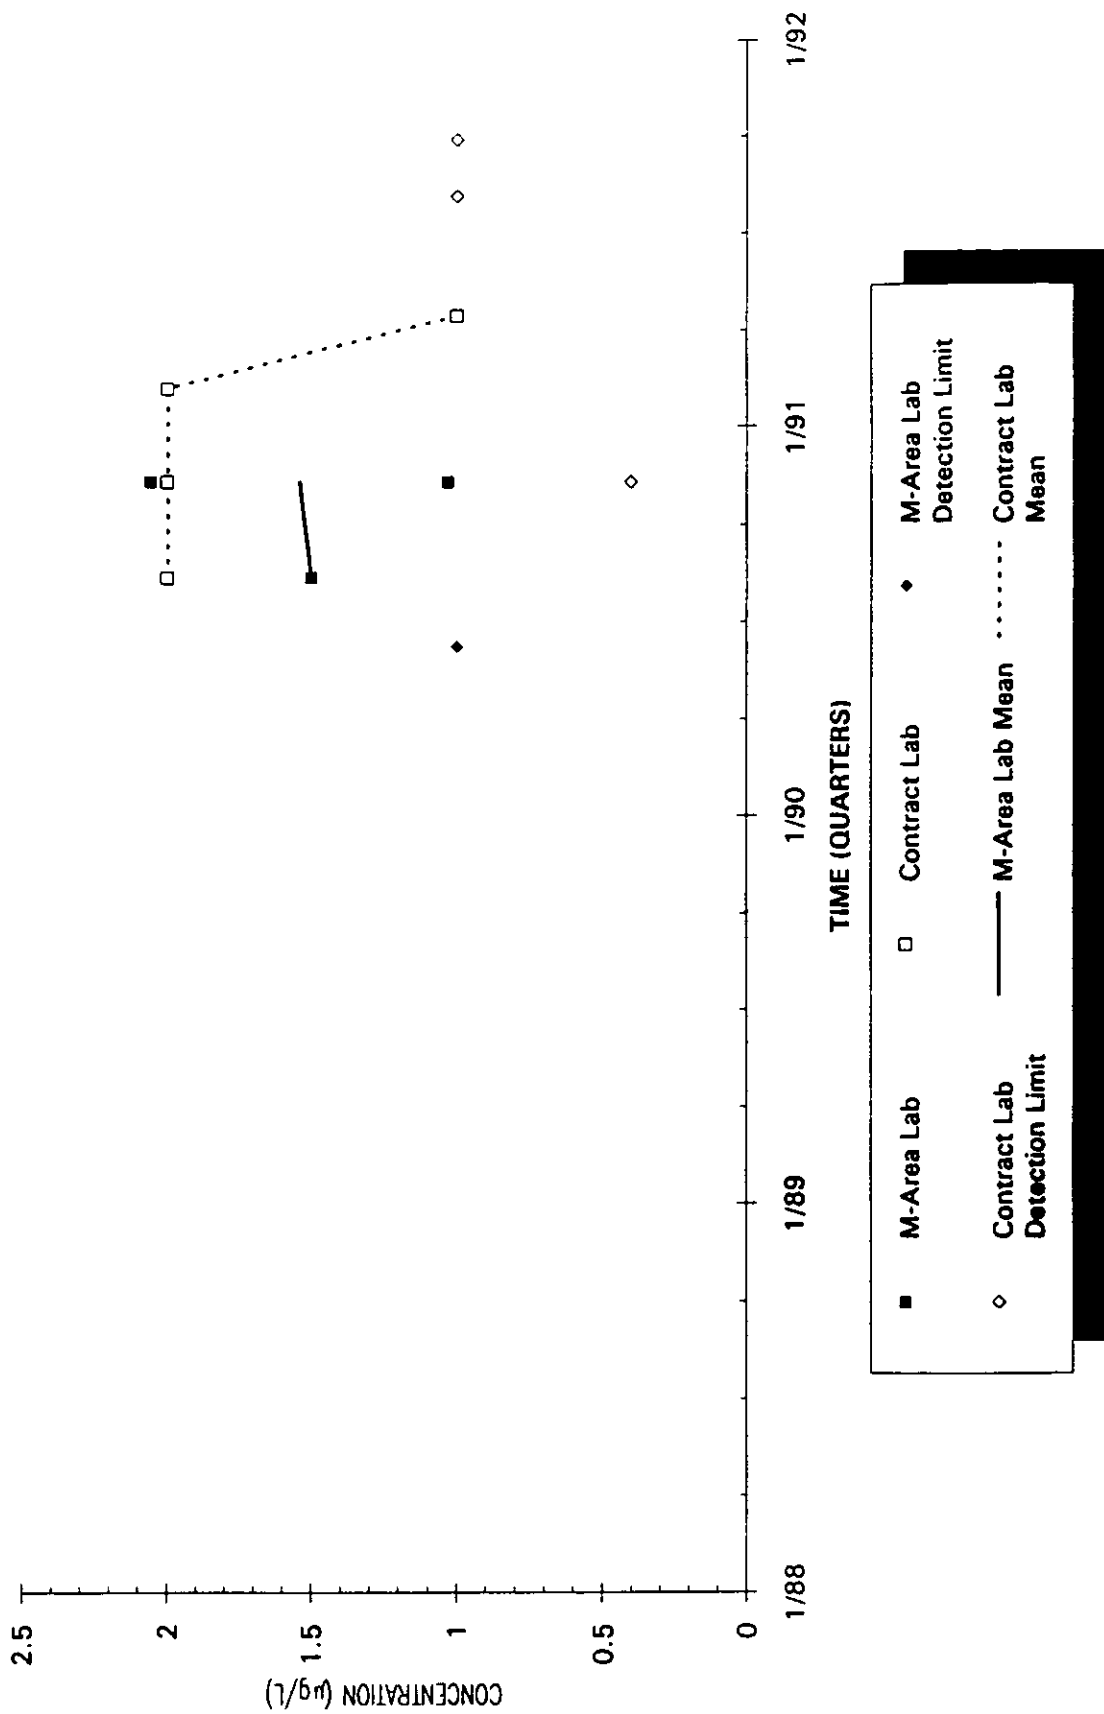

Time Series Plot of Trichloroethylene Concentrations Well MSB 85B