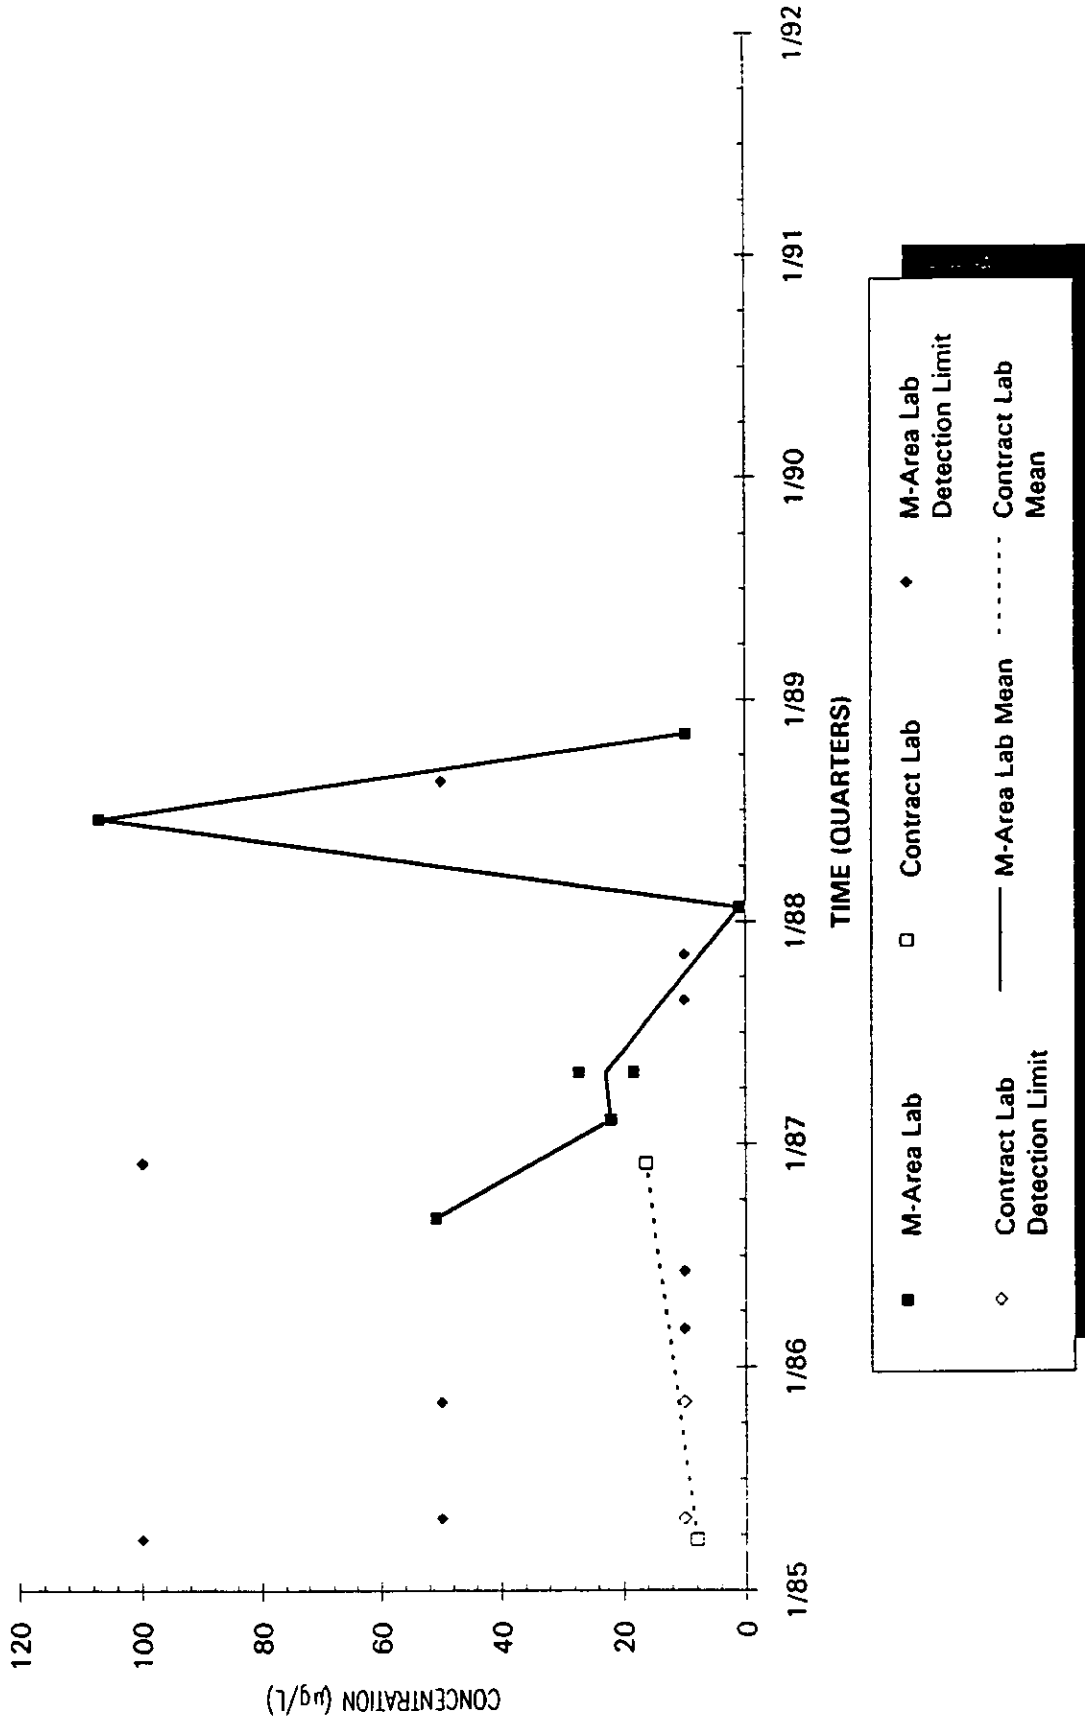

Time Series Plot of Tetrachloroethylene Concentrations Well MSB 42D