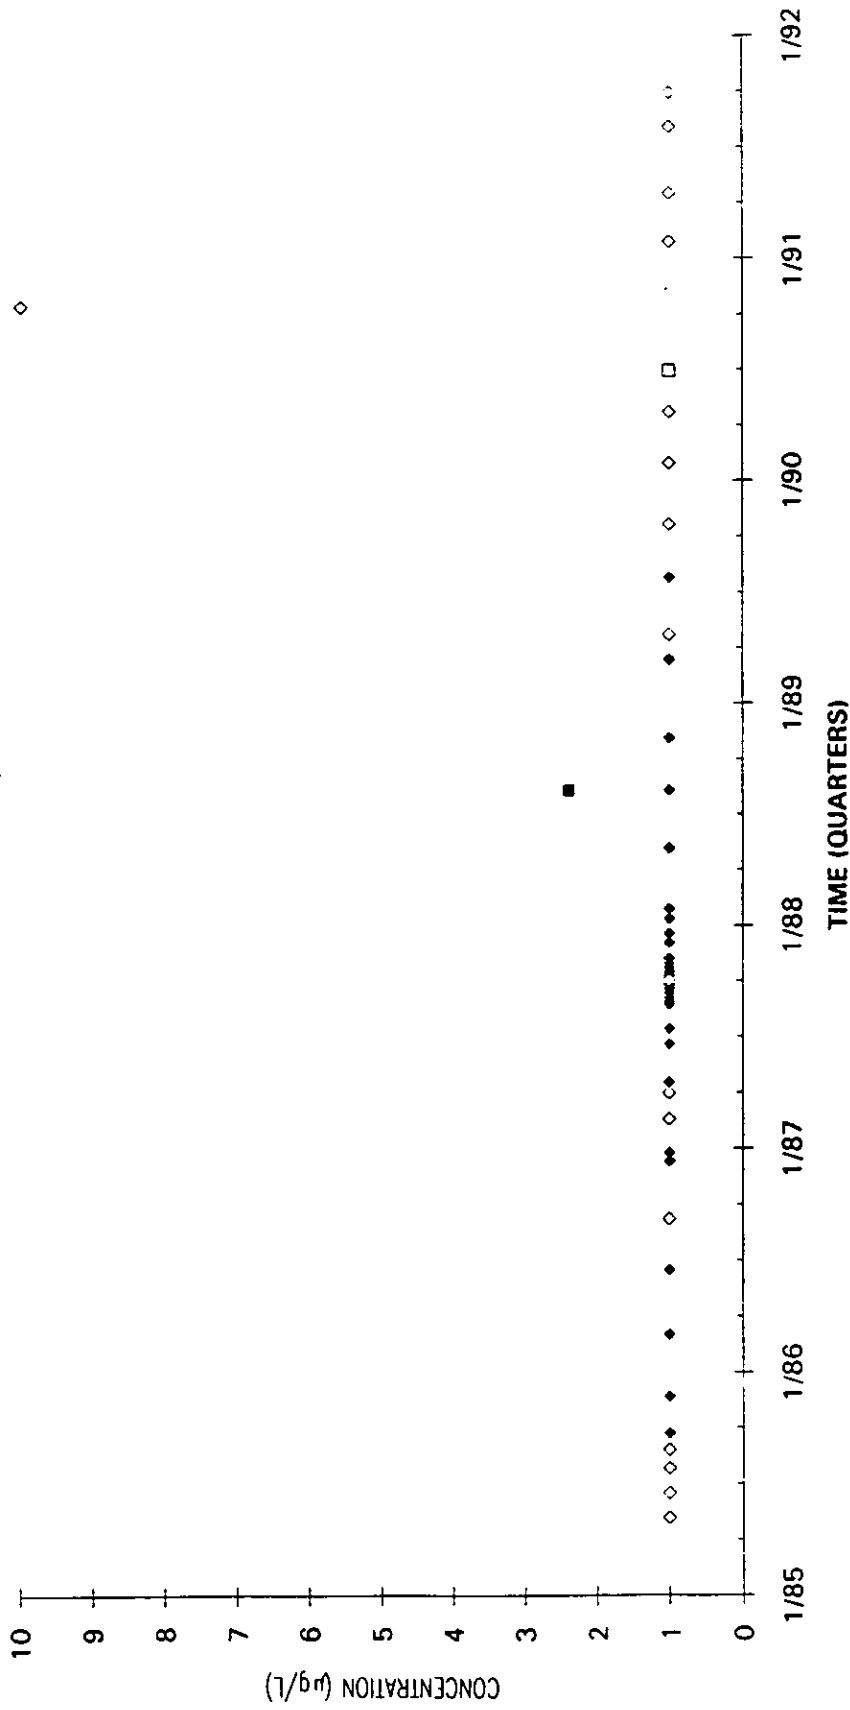

Time Series Plot of Tetrachloroethylene Concentrations Well MSB 29TA

- M-Area Lab
- Contract Lab
- M-Area Lab Mean
- ..... Contract Lab Mean
- - - - - Detection Limit