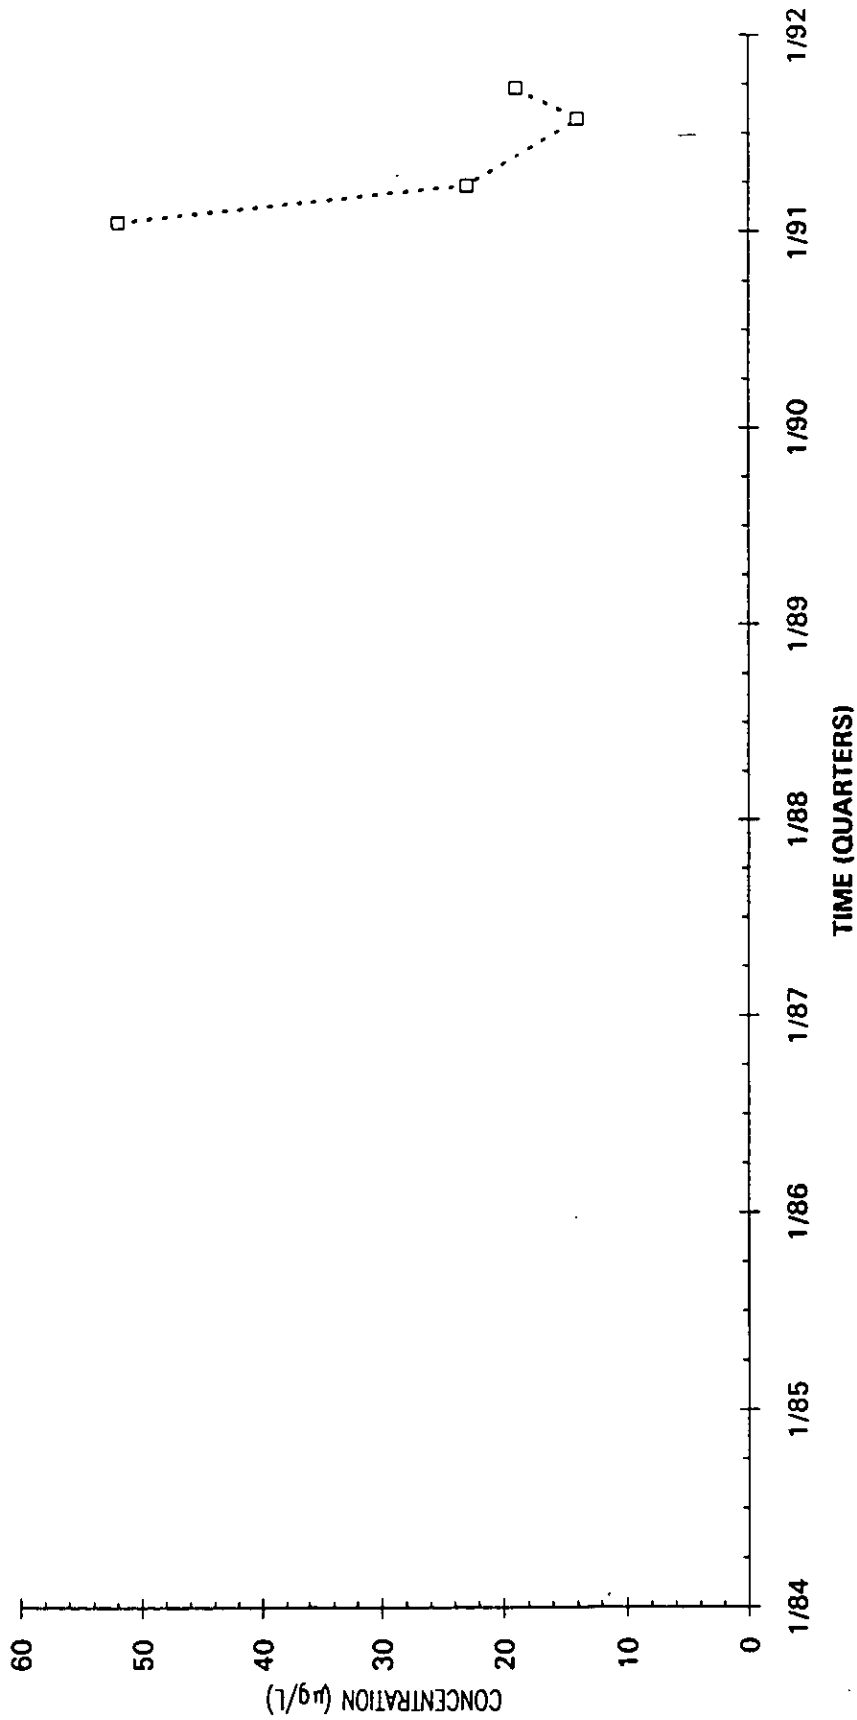

Time Series Plot of Trichloroethylene Concentrations Well MSB 7B

- M-Area Lab
- Contract Lab
- M-Area Lab Detection Limit
- Contract Lab Detection Limit
- ..... M-Area Lab Mean
- ..... Contract Lab Mean