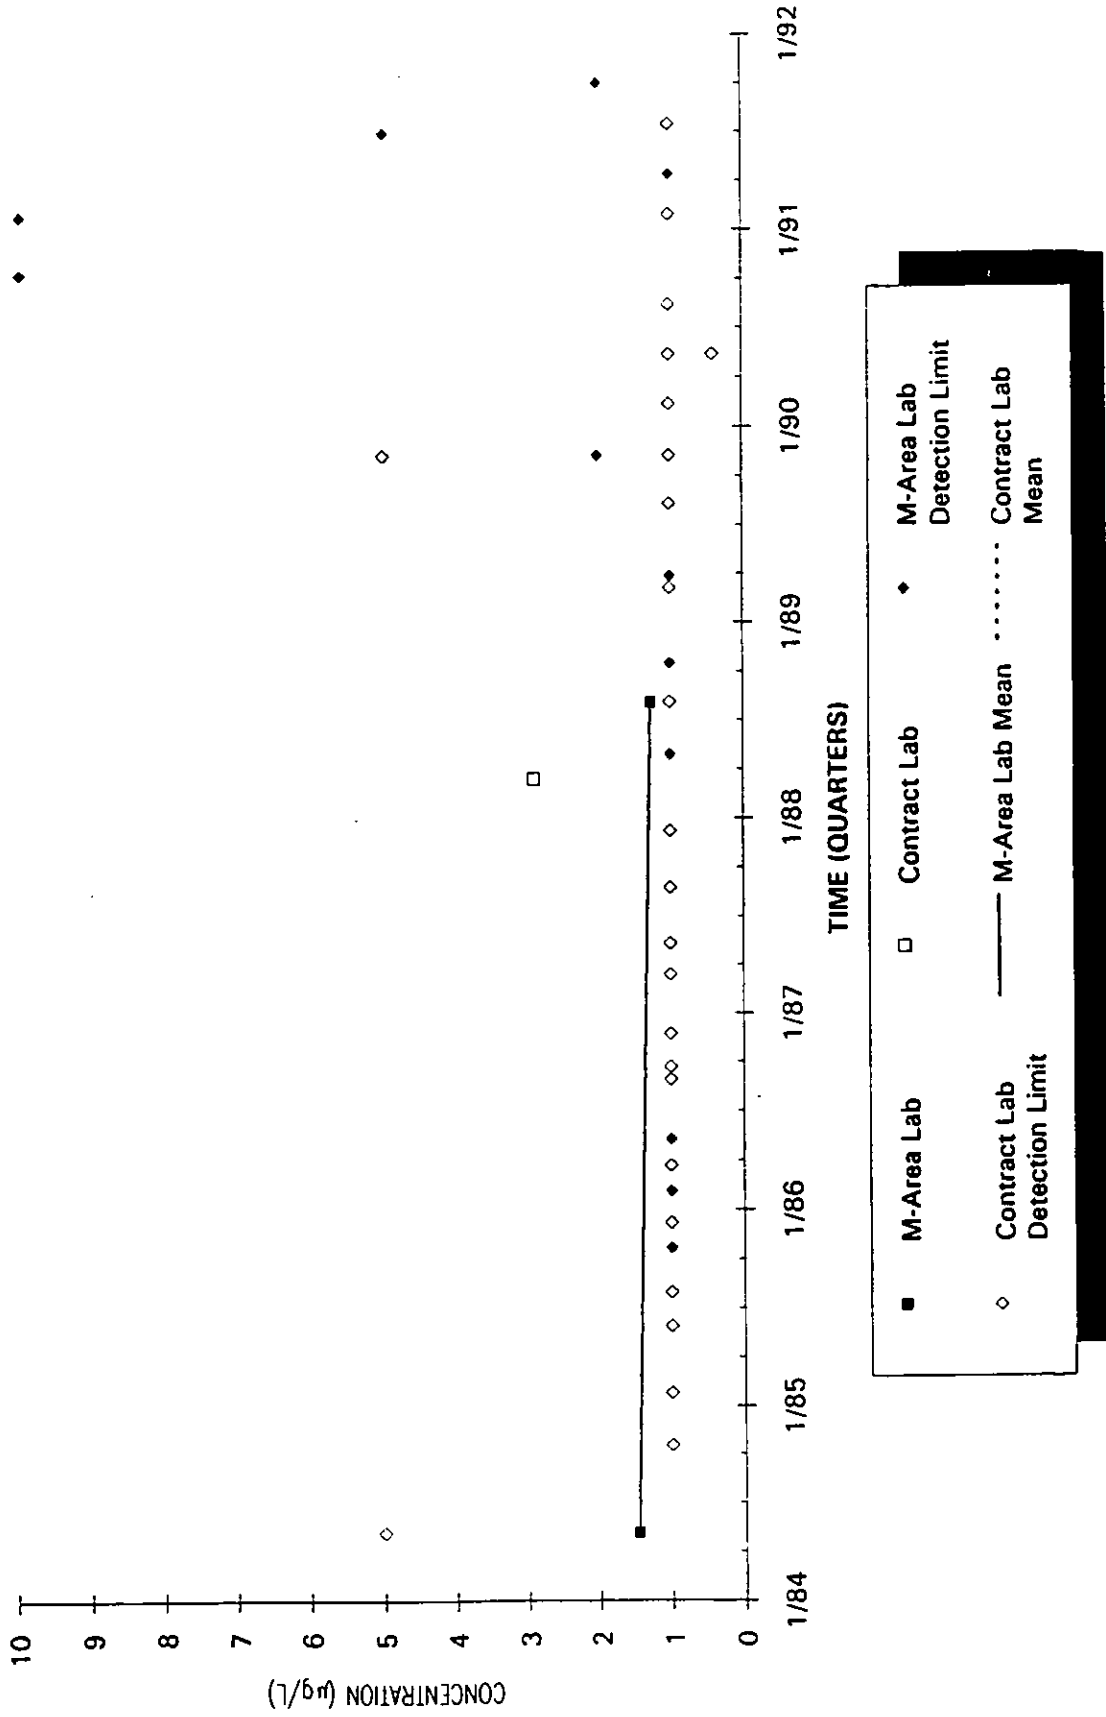

Time Series Plot of Tetrachloroethylene Concentrations Well SRW 14A