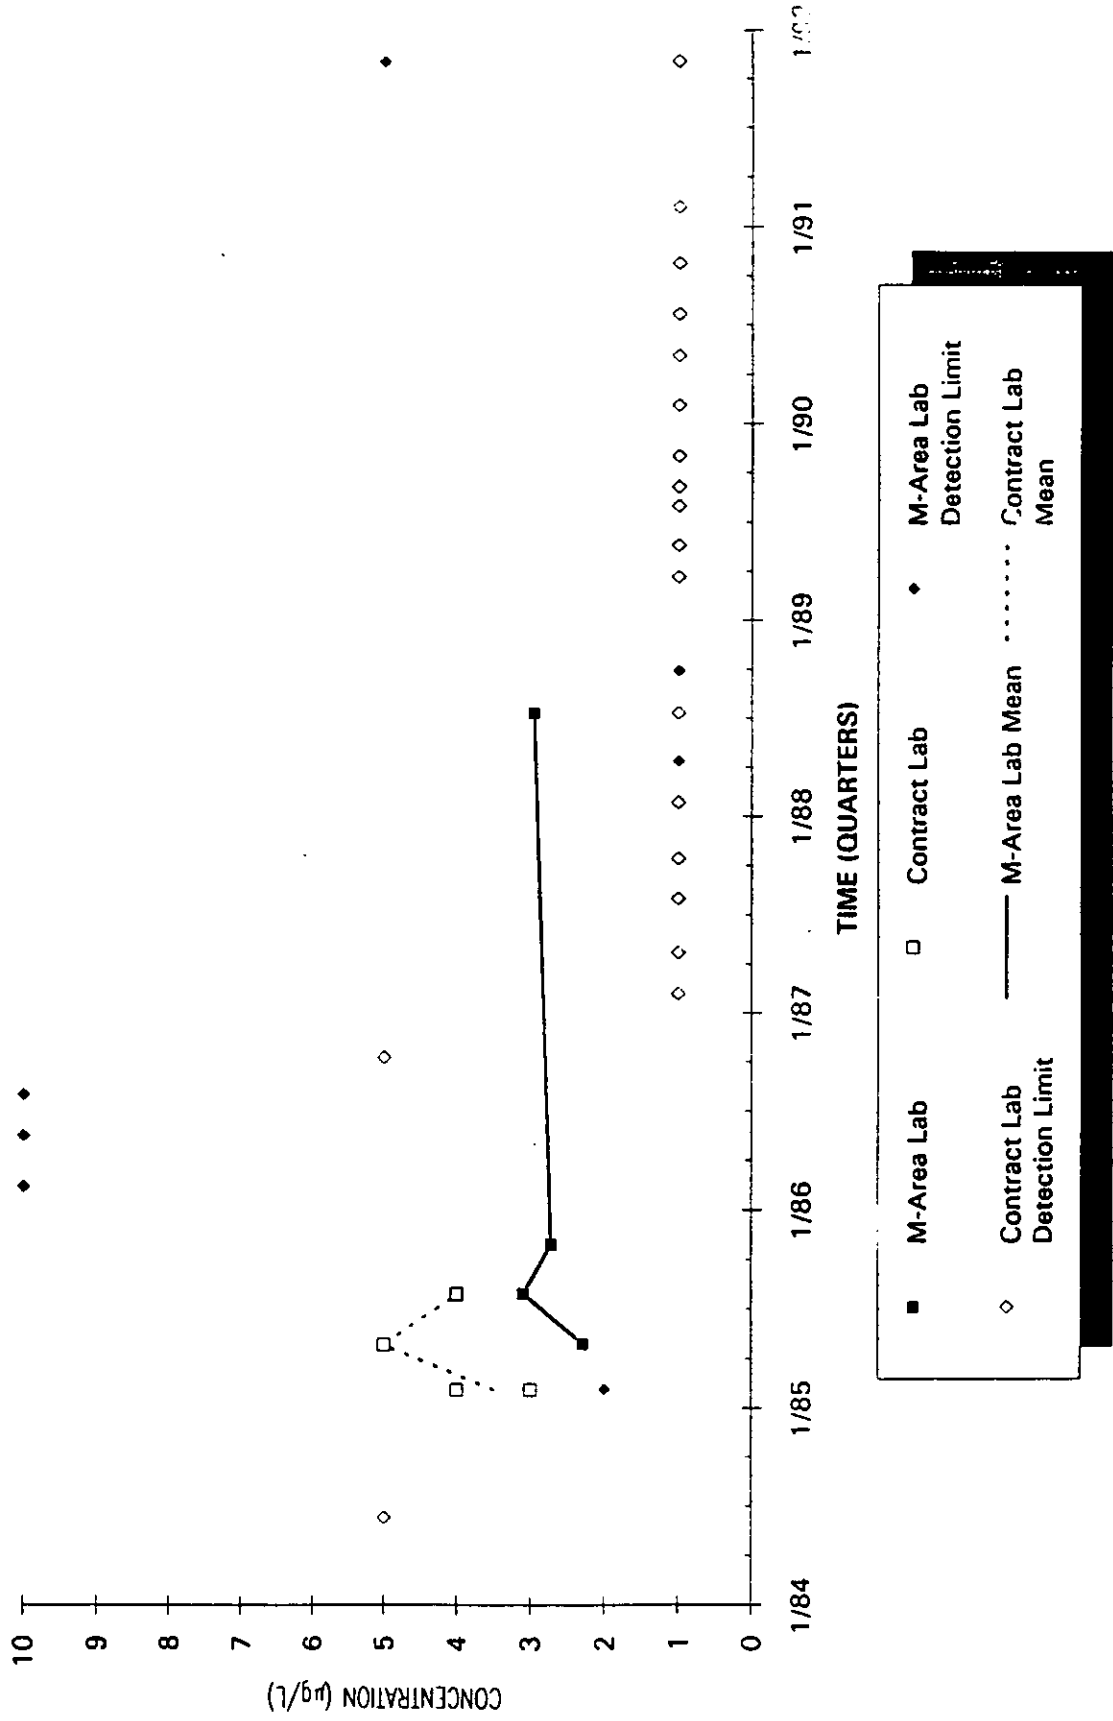

Time Series Plot of Tetrachloroethylene Concentrations Well ASB 4