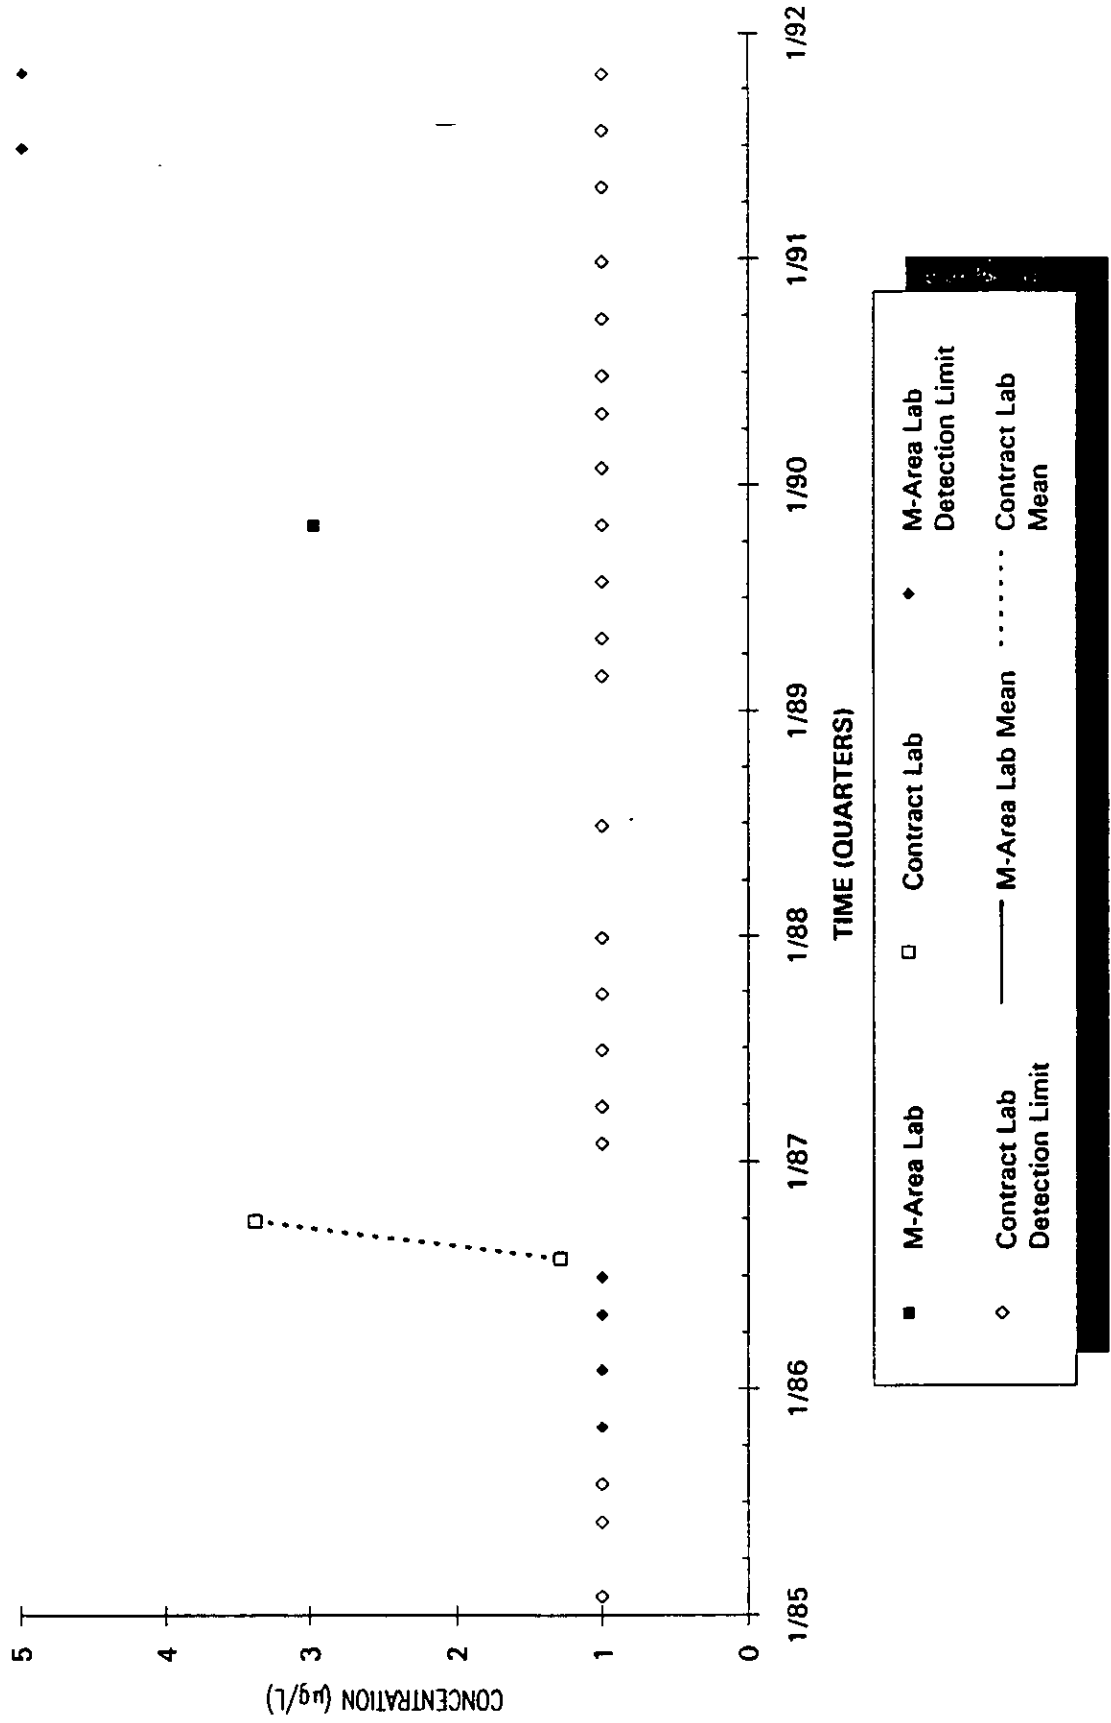

Time Series Plot of Trichloroethylene Concentrations Well ASB 9