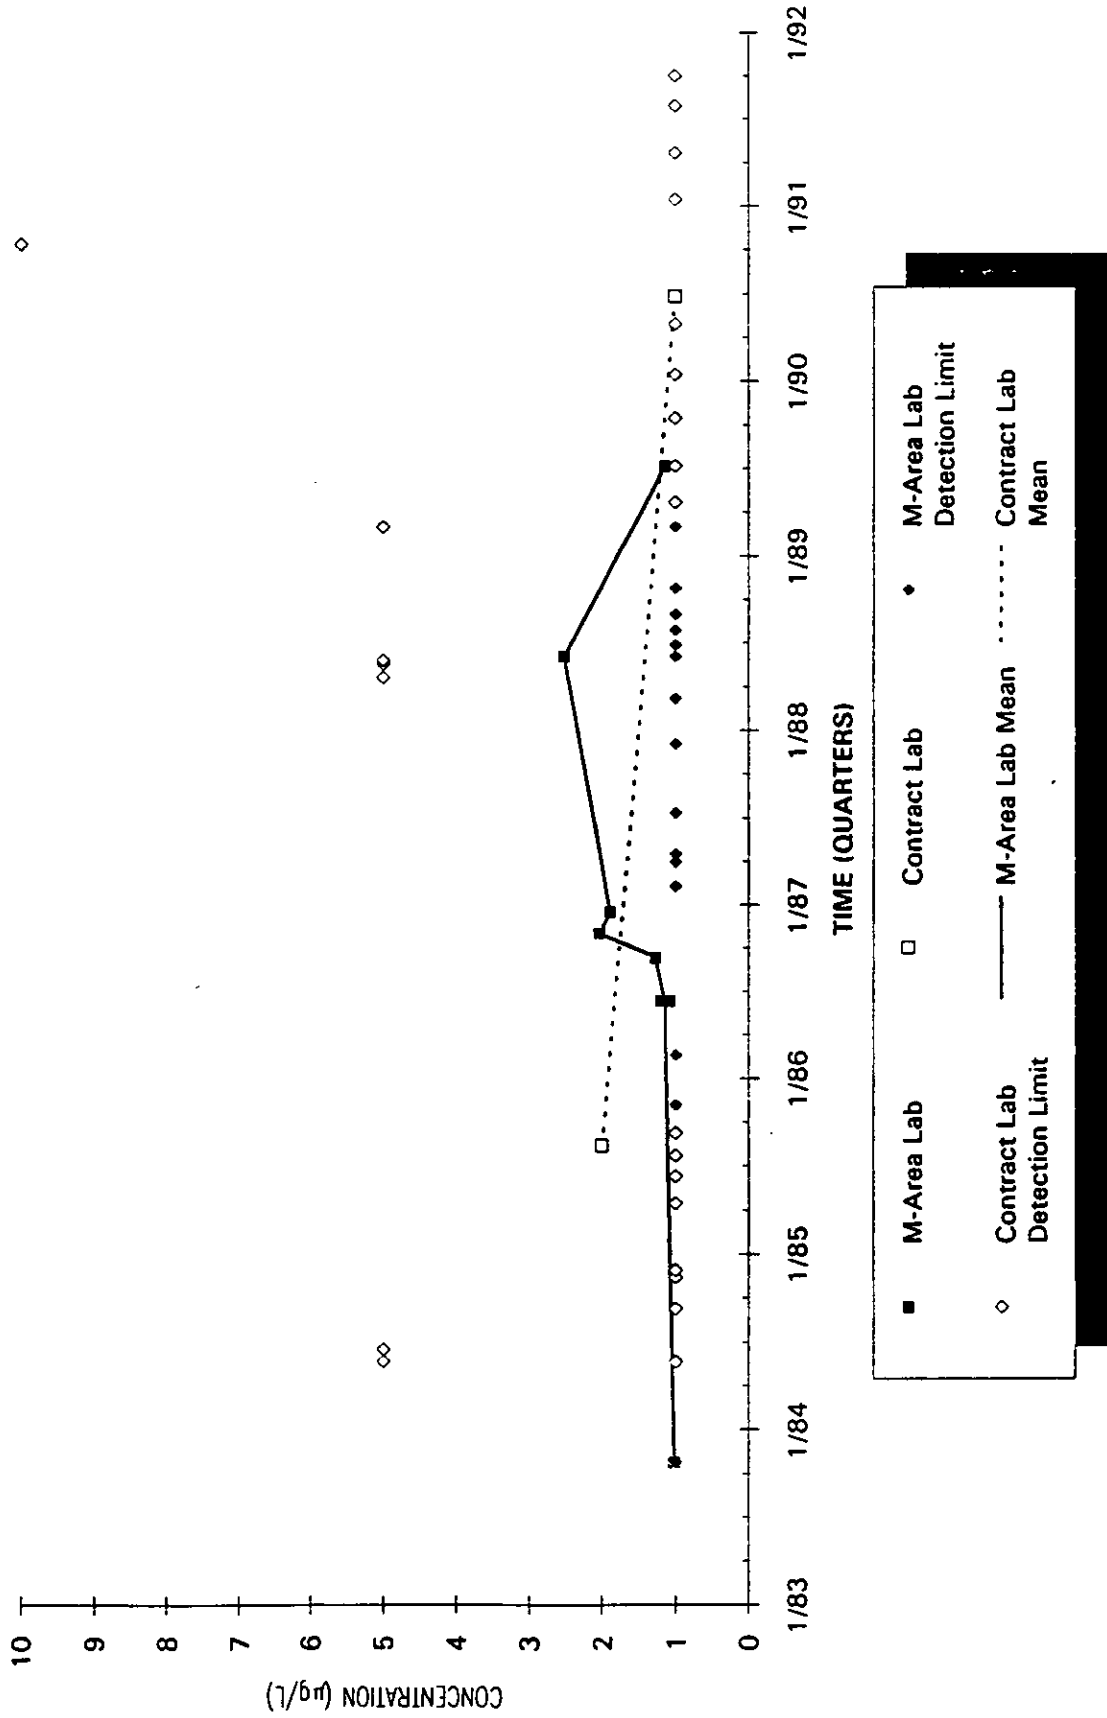

Time Series Plot of Tetrachloroethylene Concentrations Well MSB 12TA