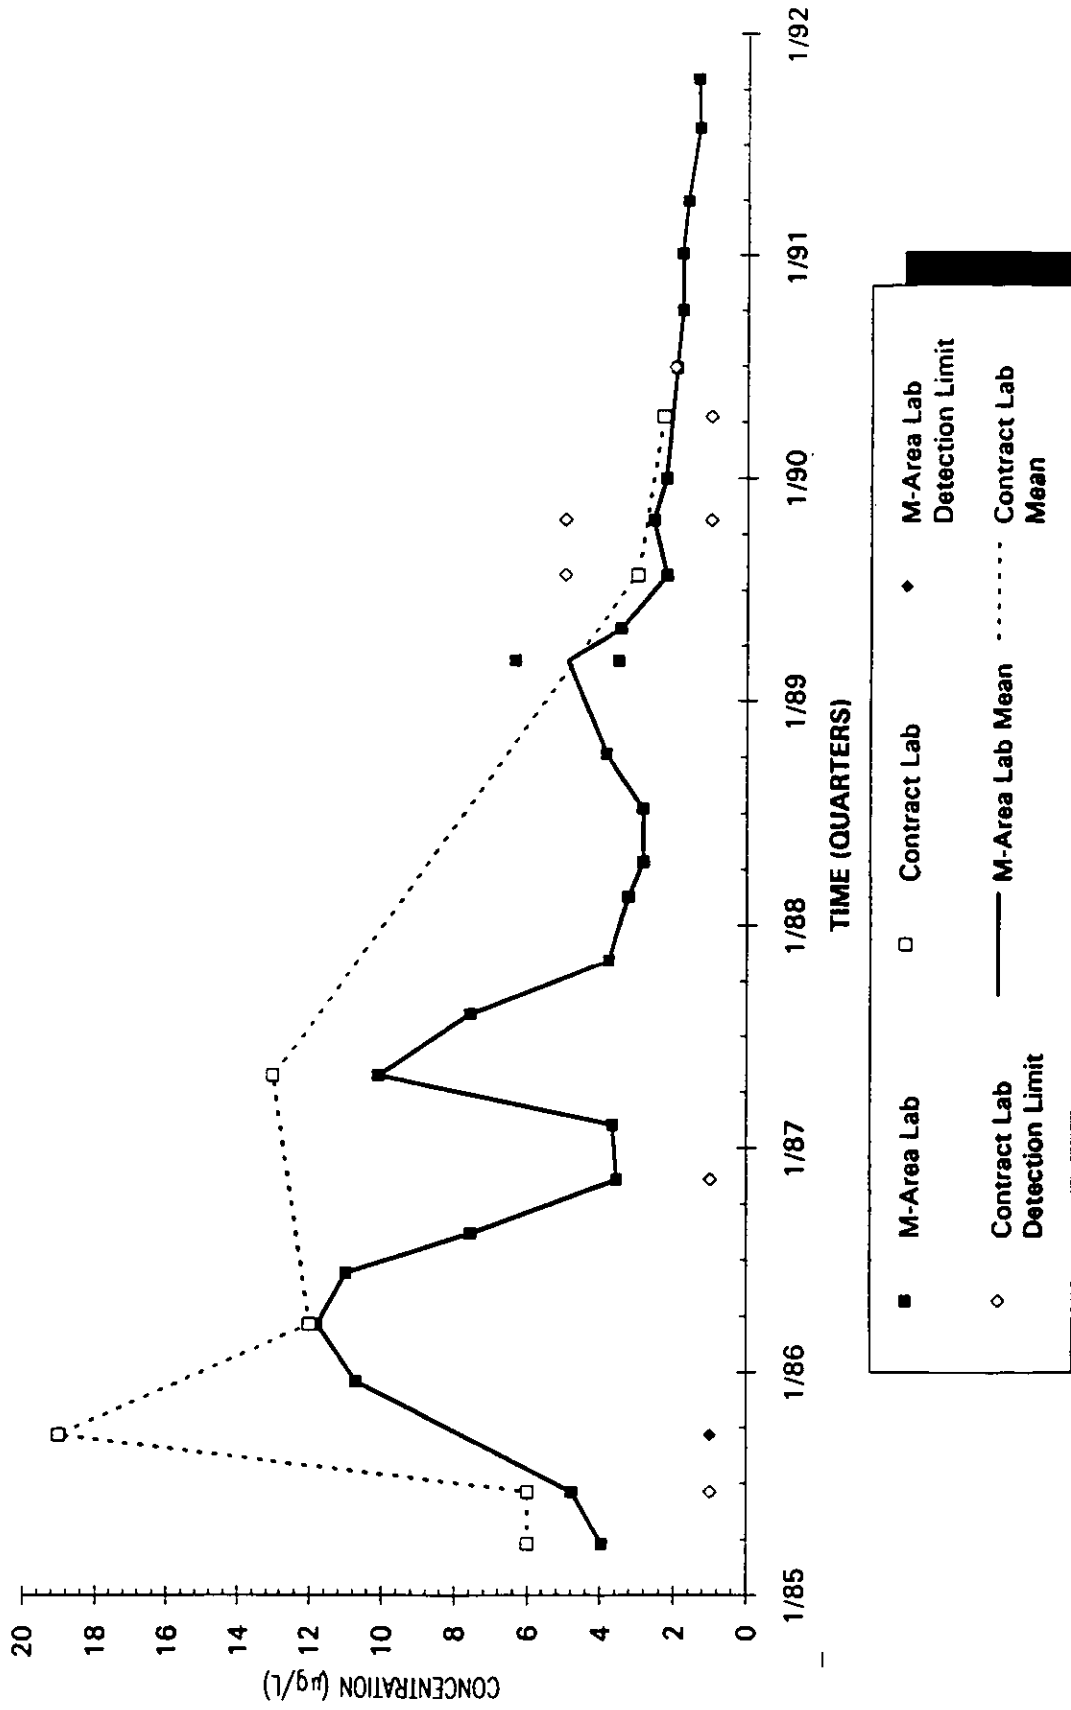

Time Series Plot of Trichloroethylene Concentrations Well MSB 35A