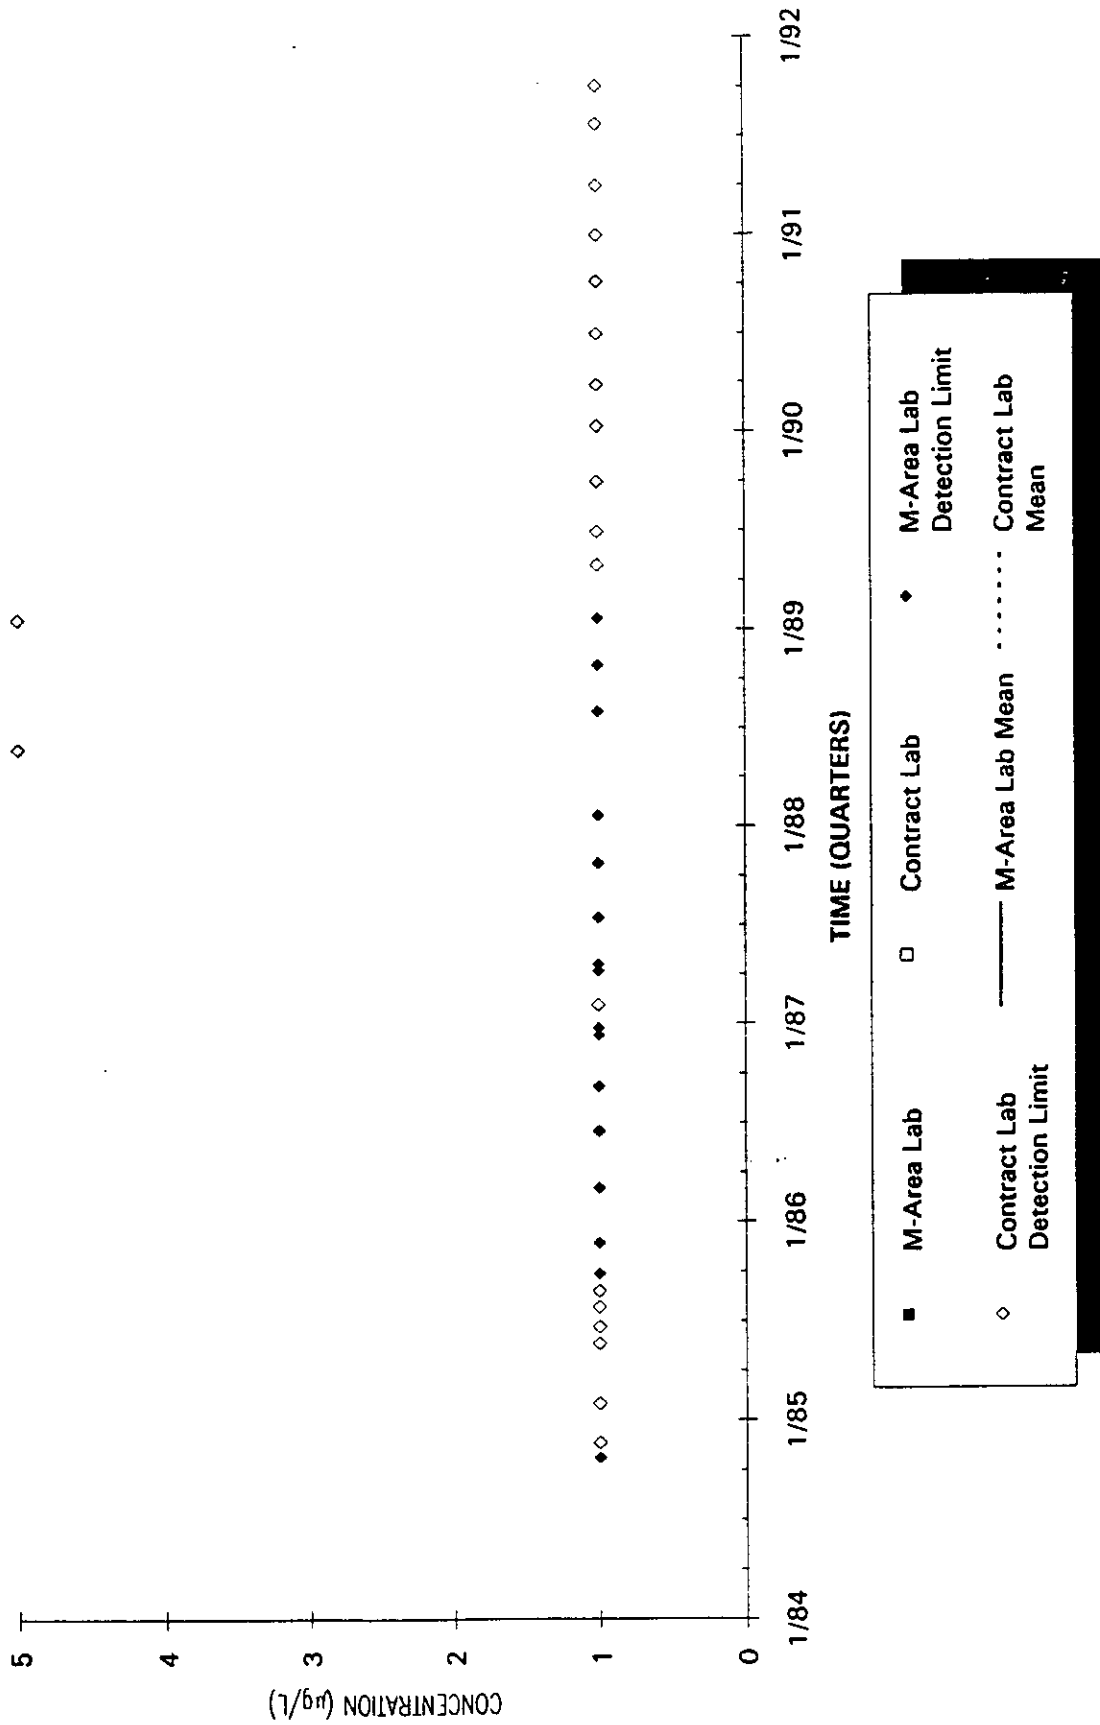

Time Series Plot of Tetrachloroethylene Concentrations Well MSB 39TA