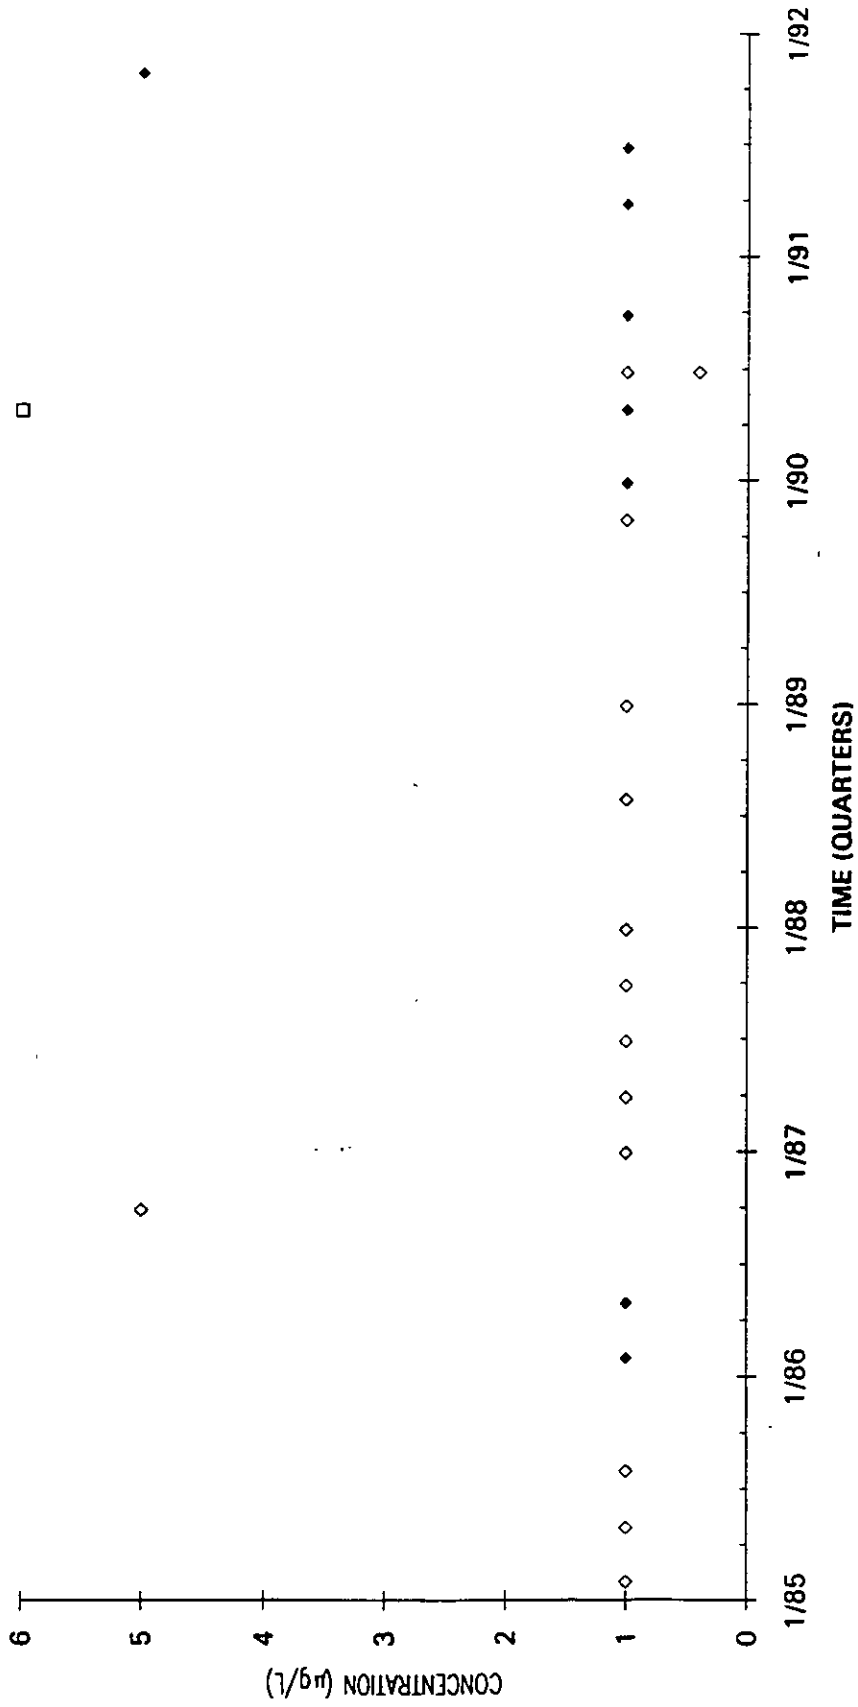

Time Series Plot of Trichloroethylene Concentrations Well ACB 4A

- M-Area Lab
- Contract Lab
- M-Area Lab Detection Limit
- Contract Lab Detection Limit
- M-Area Lab Mean
- ..... Contract Lab Mean