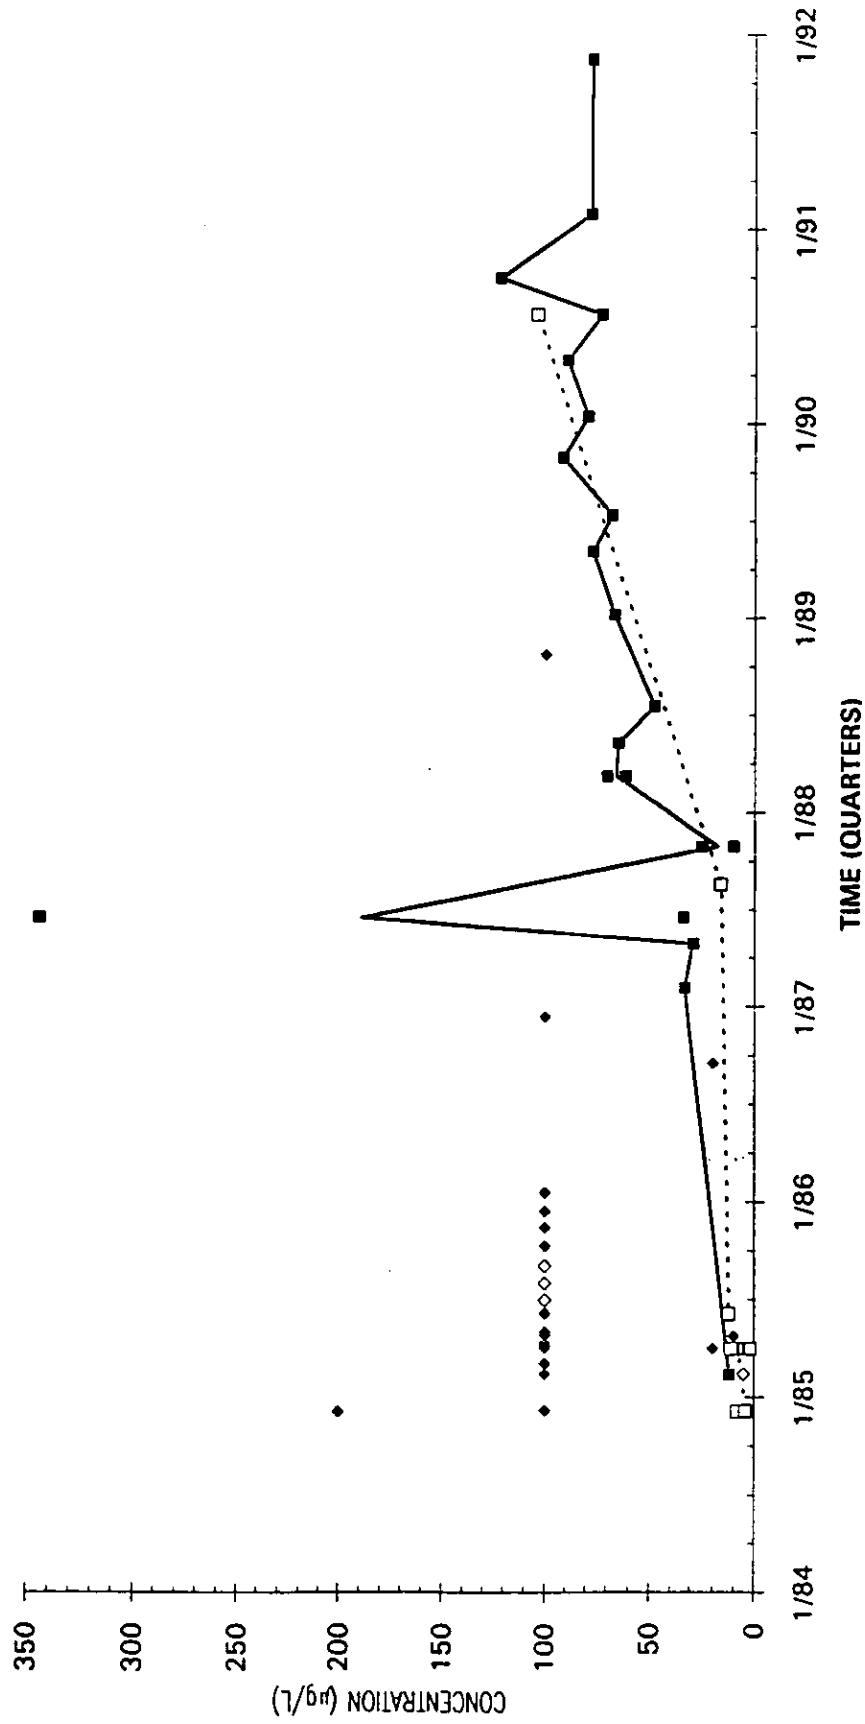

Time Series Plot of Tetrachloroethylene Concentrations Well MSB 377A

- M-Area Lab
- Contract Lab
- M-Area Lab Detection Limit
- Contract Lab Detection Limit
- M-Area Lab Mean
- - - - - Contract Lab Mean