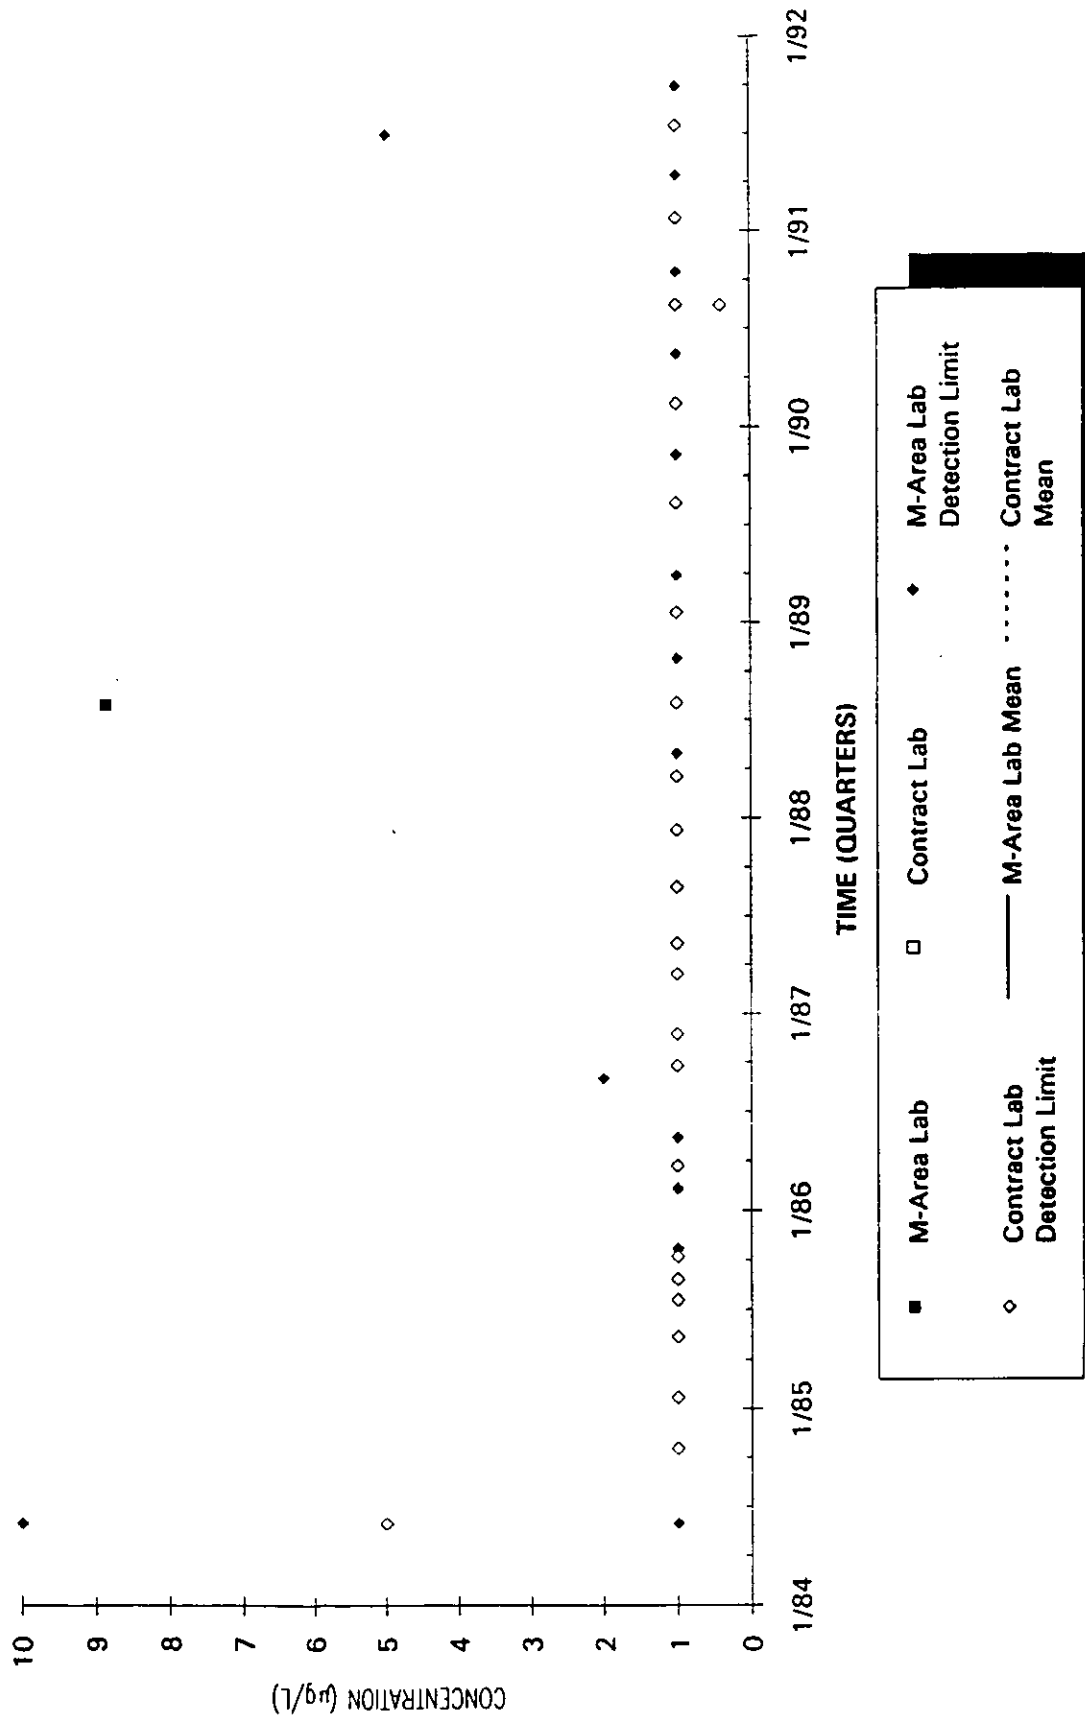

Time Series Plot of Tetrachloroethylene Concentrations Well SRW 13C