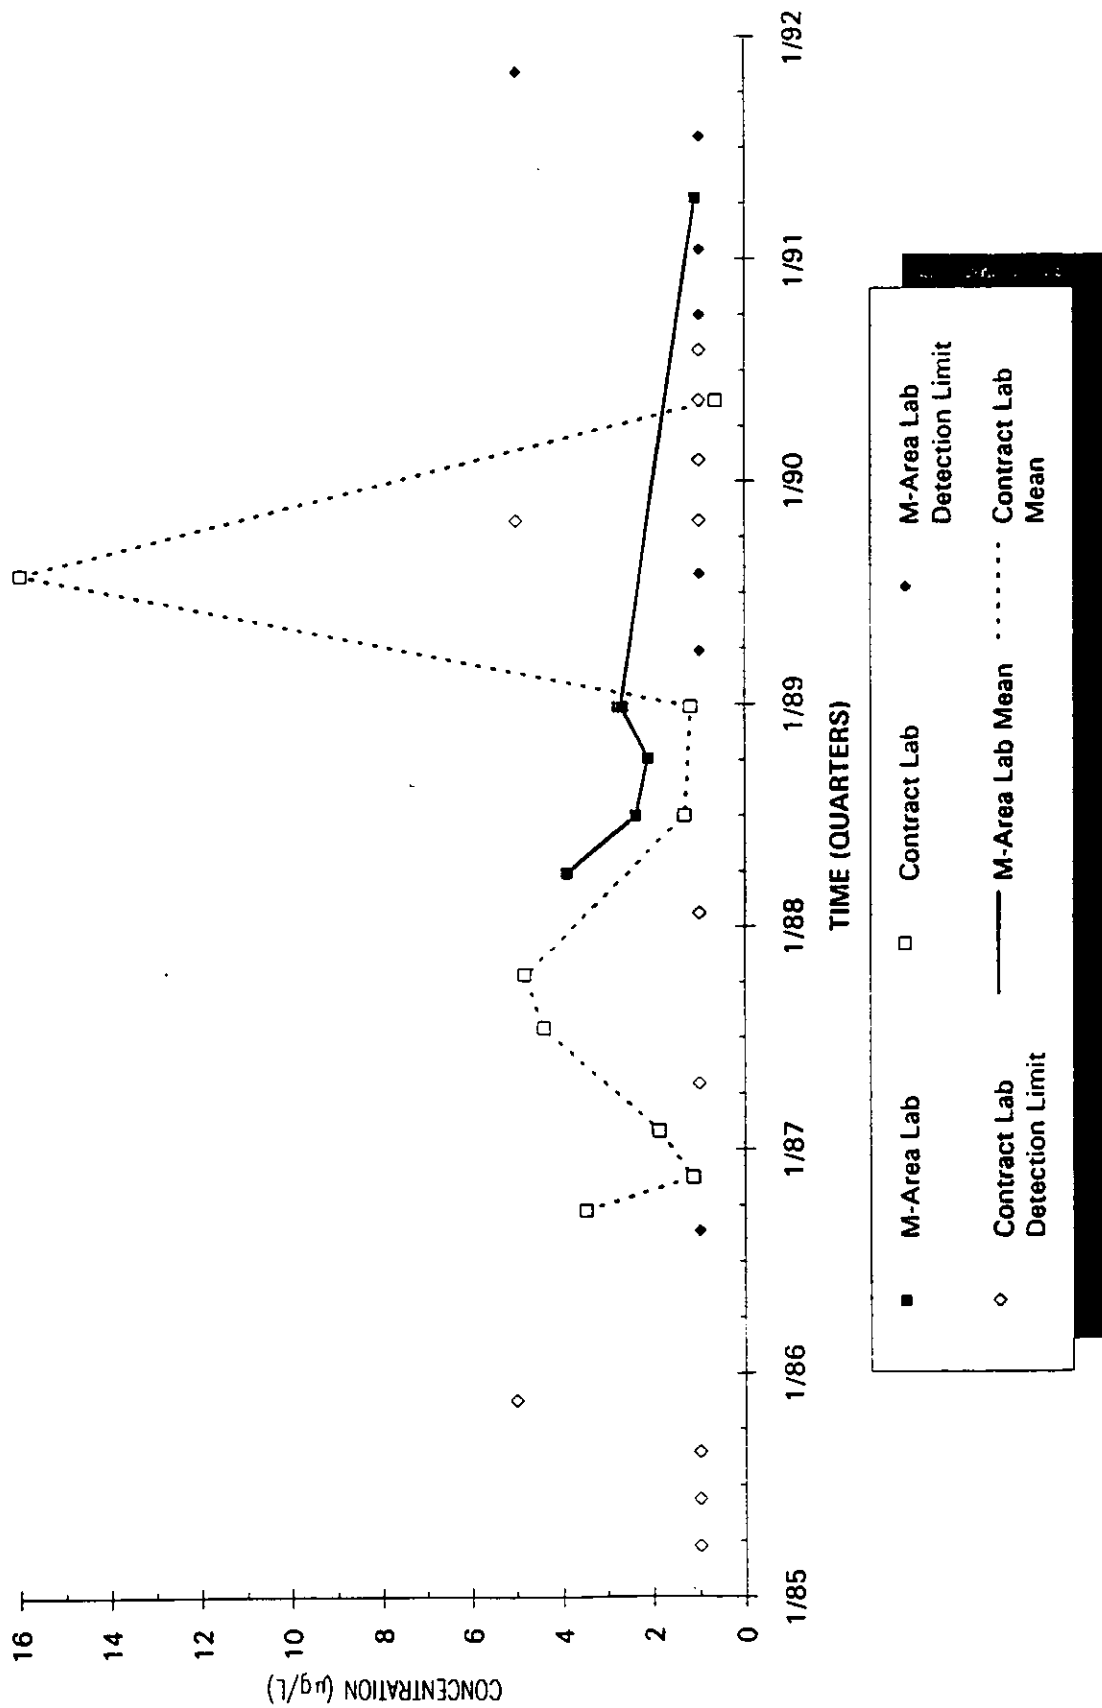

Time Series Plot of Tetrachloroethylene Concentrations Well ARP 2