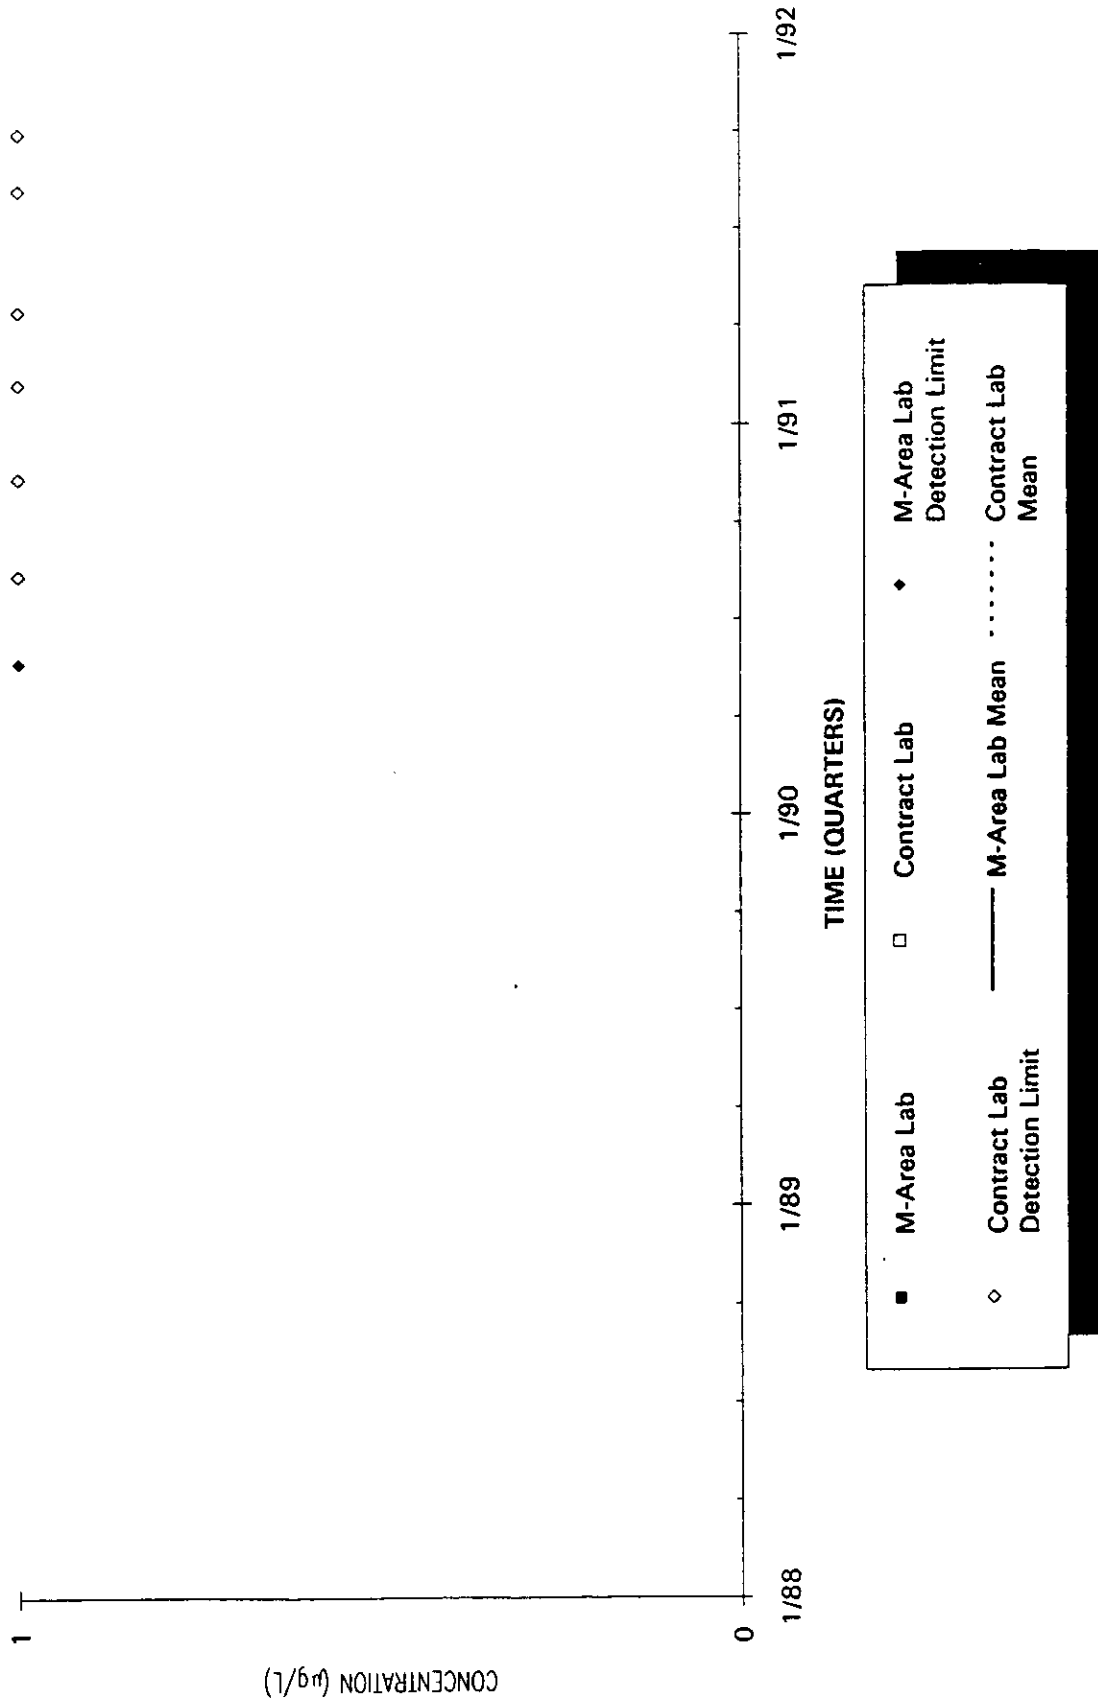

Time Series Plot of Tetrachloroethylene Concentrations Well MSB 86C