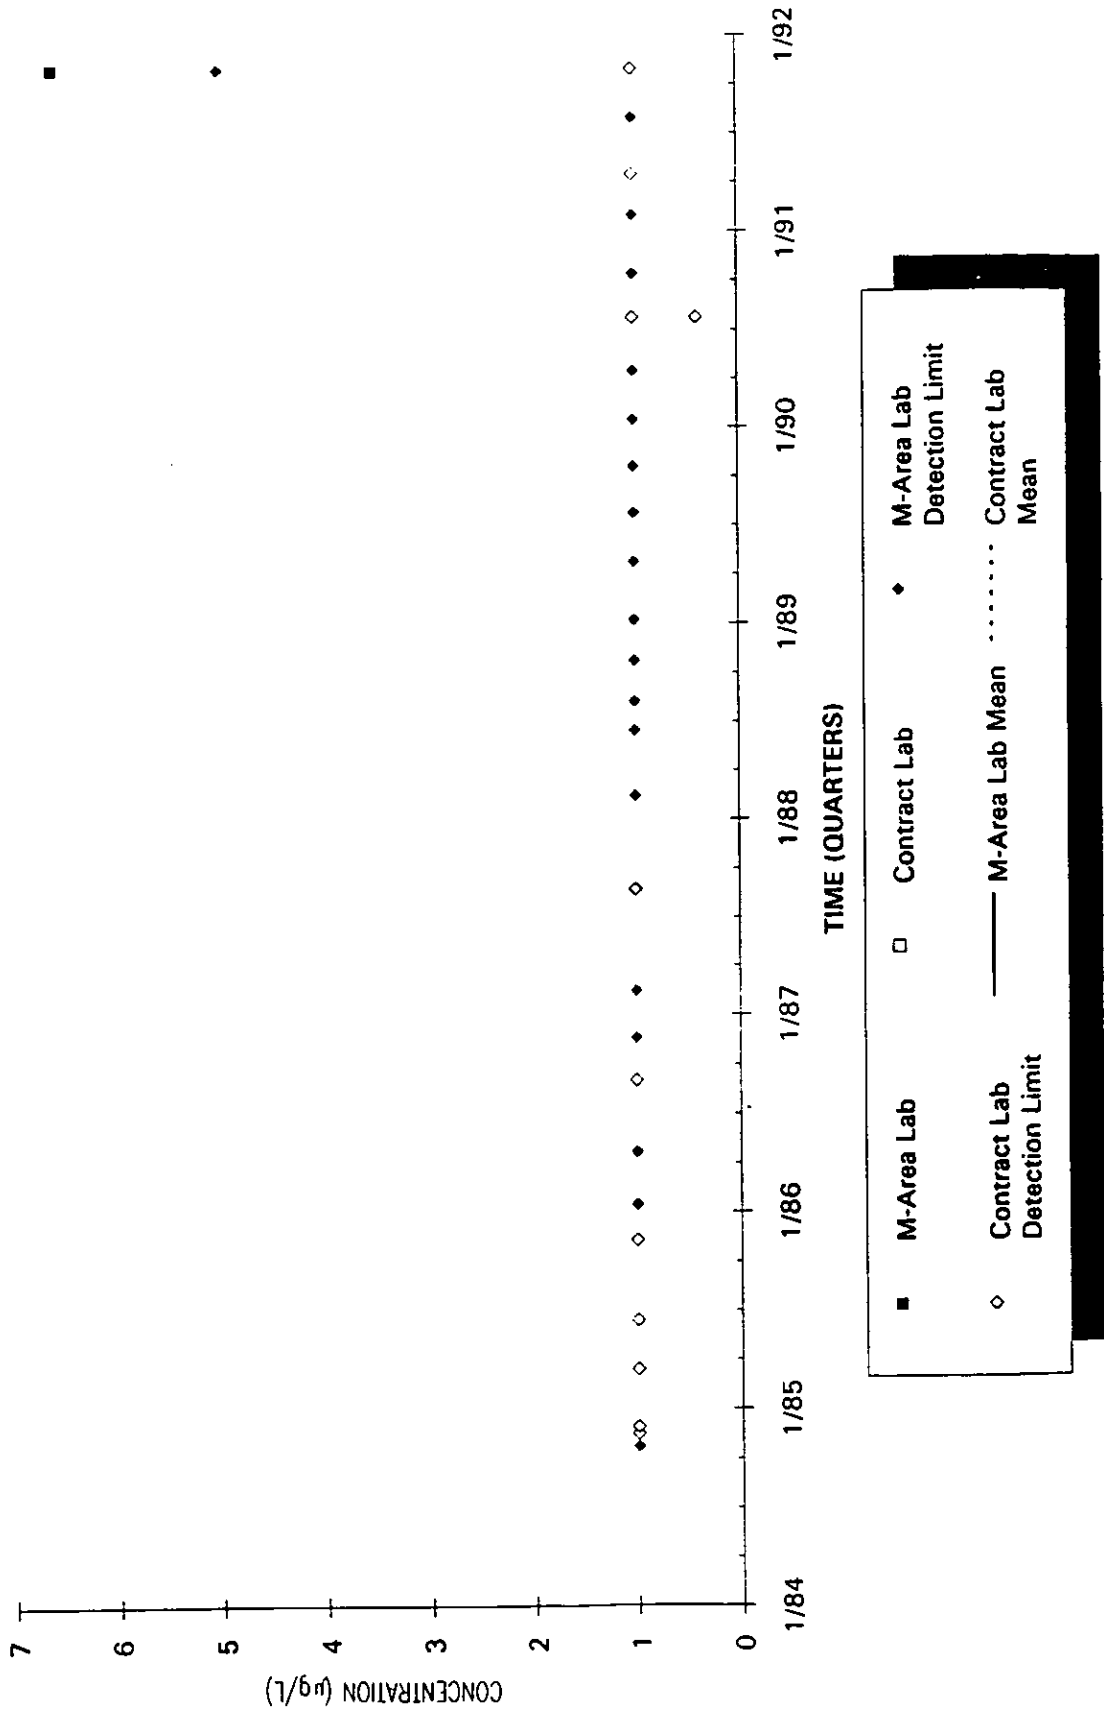

Time Series Plot of Tetrachloroethylene Concentrations Well MSB 44A