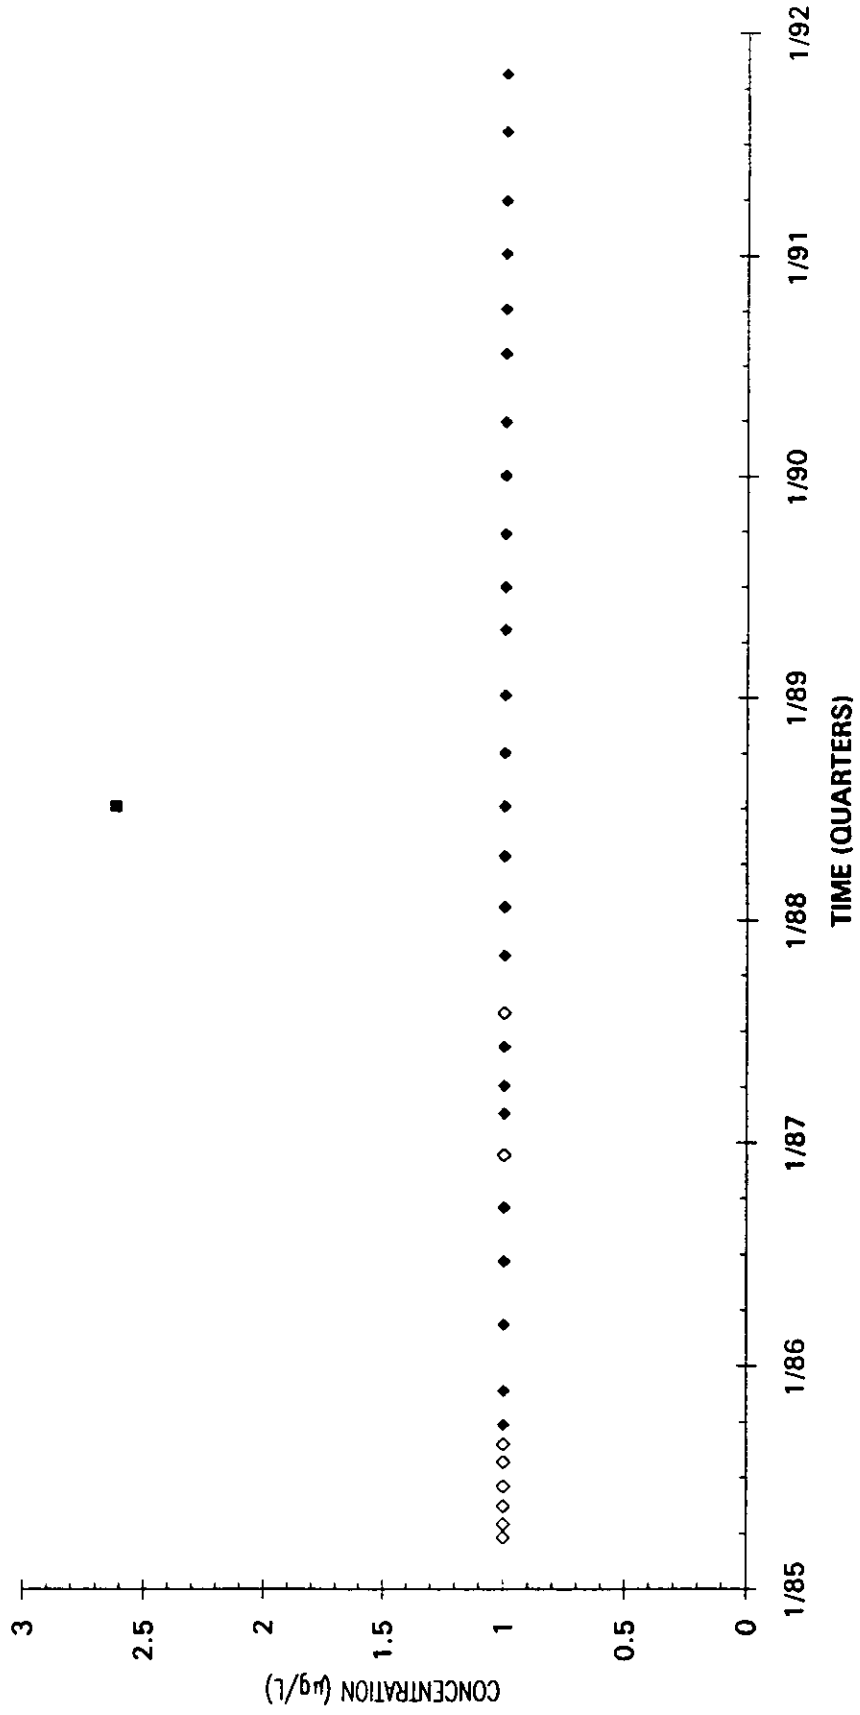

Time Series Plot of Trichloroethylene Concentrations Well MSB 33TA

- M-Area Lab
- Contract Lab
- M-Area Lab Detection Limit
- Contract Lab Detection Limit
- M-Area Lab Mean
- - - - - Contract Lab Mean