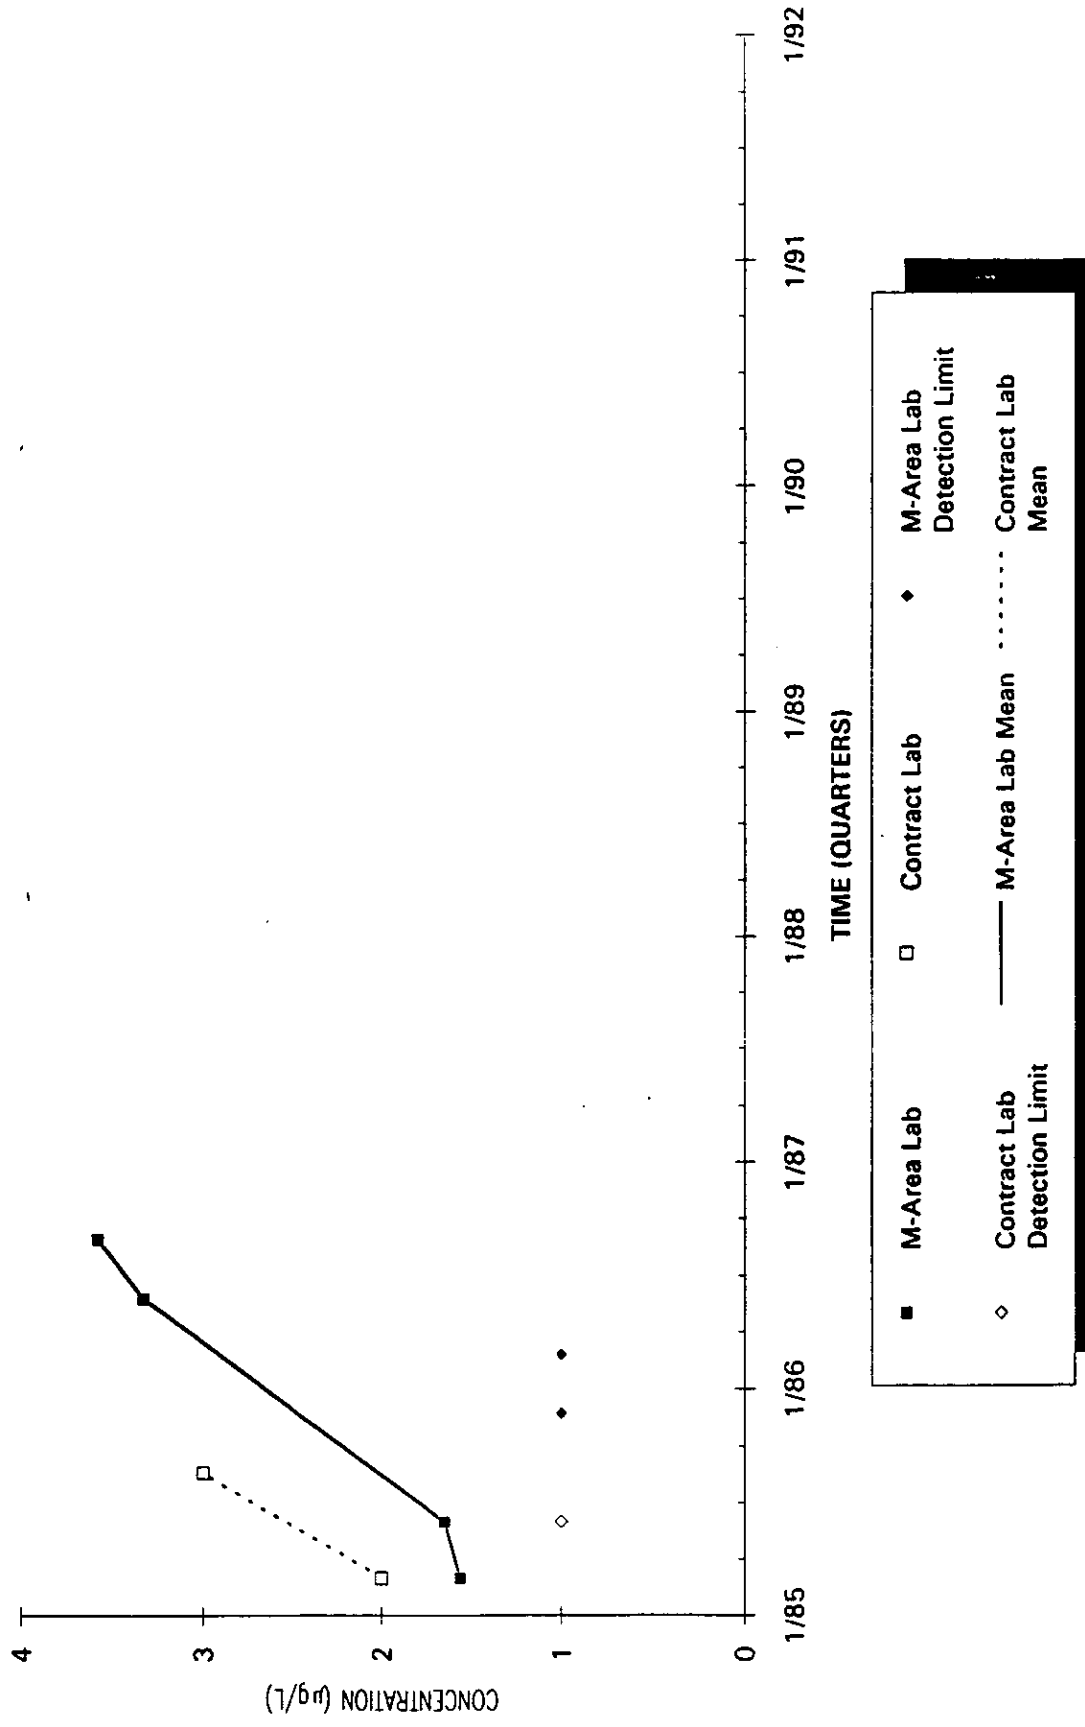

Time Series Plot of Tetrachloroethylene Concentrations Well SRW 7C