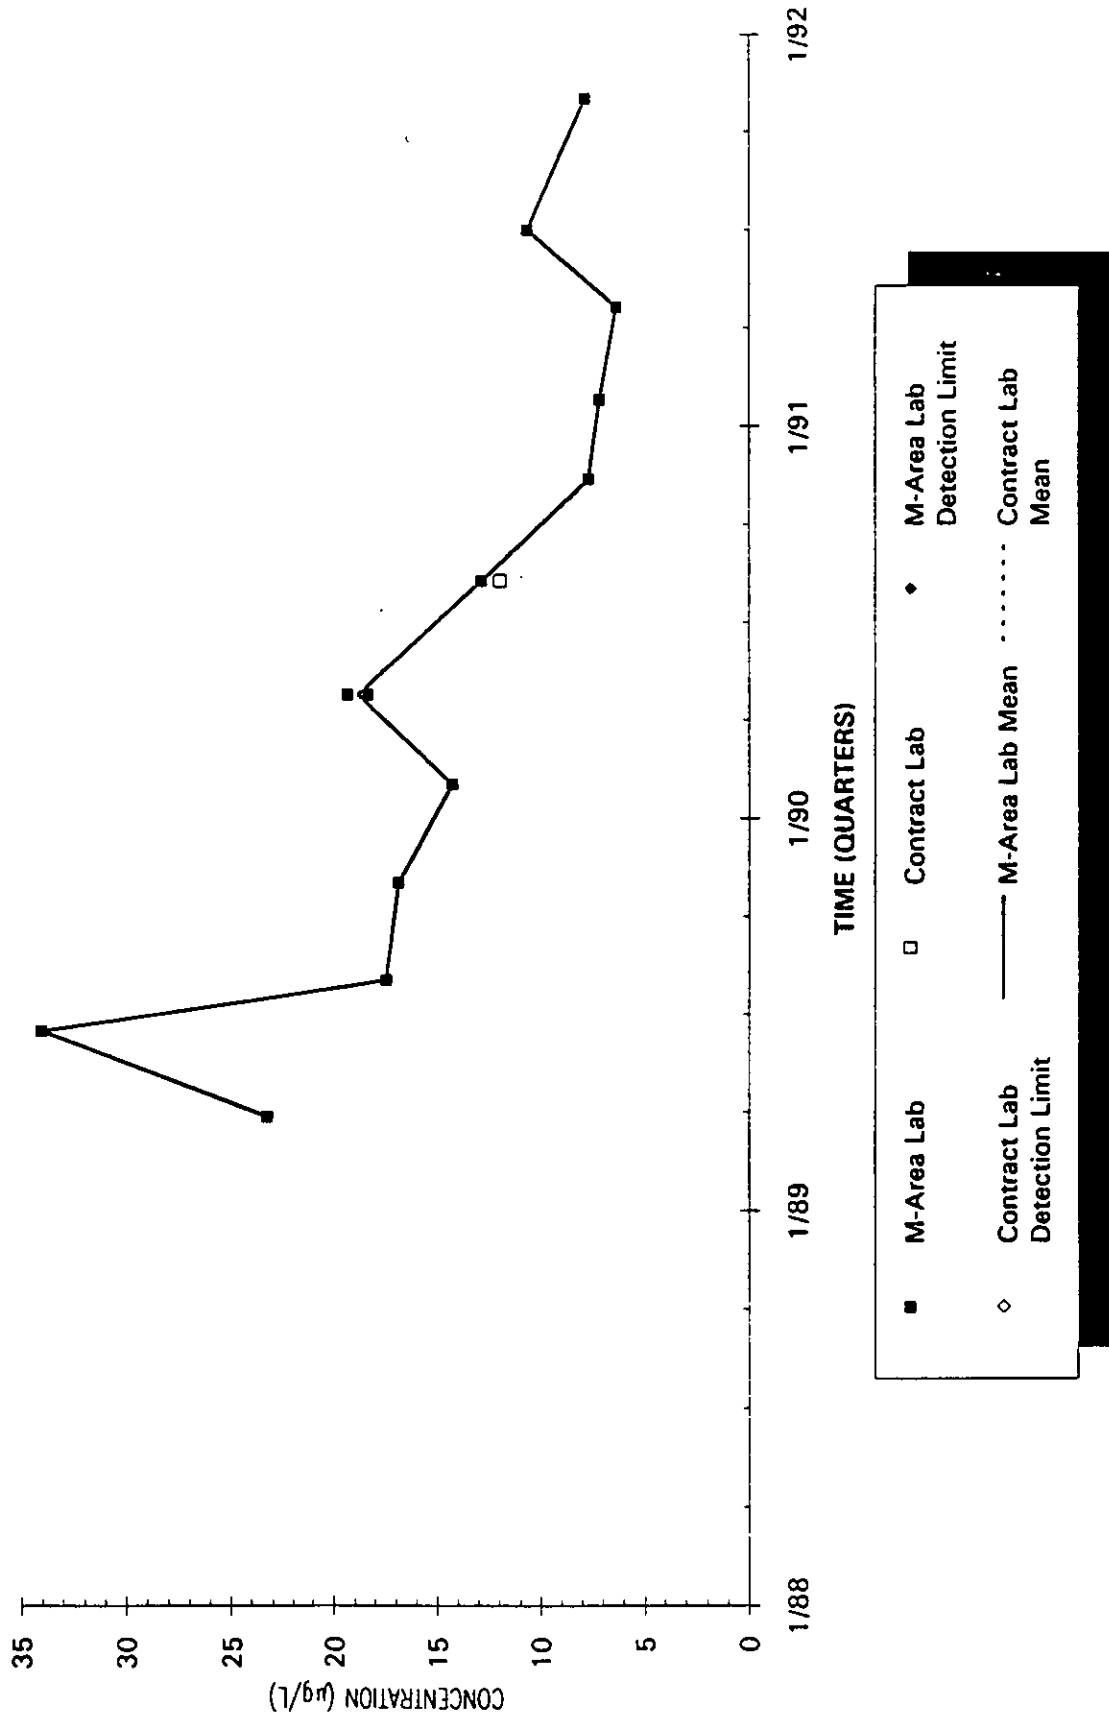

Time Series Plot of Tetrachloroethylene Concentrations Well MSB 66C