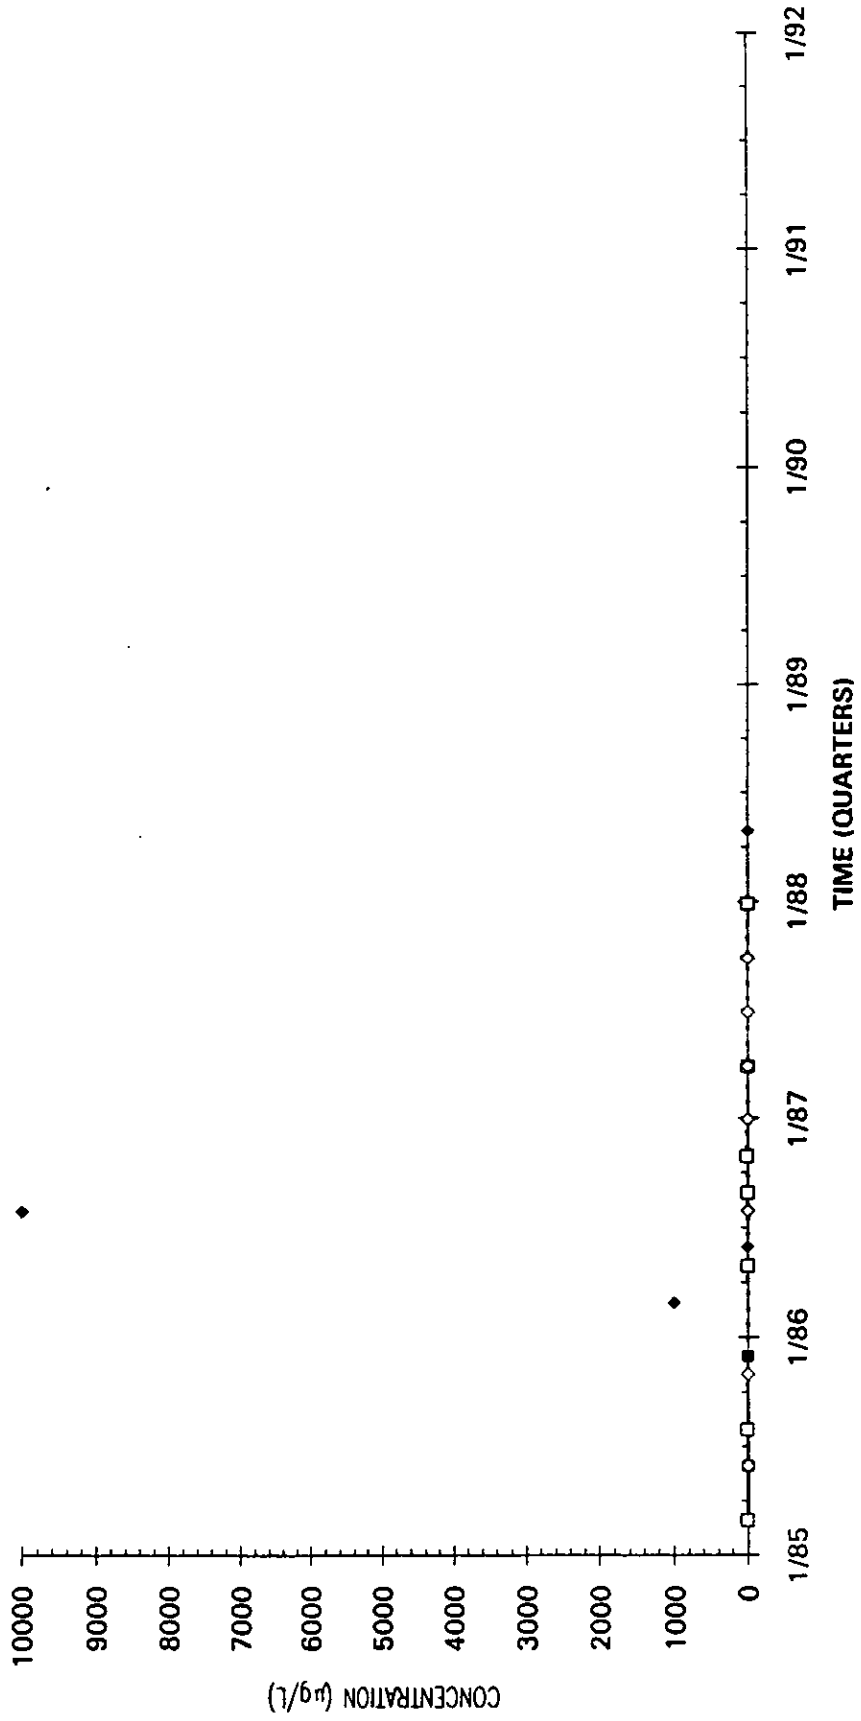

Time Series Plot of Trichloroethylene Concentrations Well AMB 3A

- M-Area Lab
- Contract Lab
- M-Area Lab Detection Limit
- Contract Lab Detection Limit
- ..... M-Area Lab Mean
- ..... Contract Lab Mean