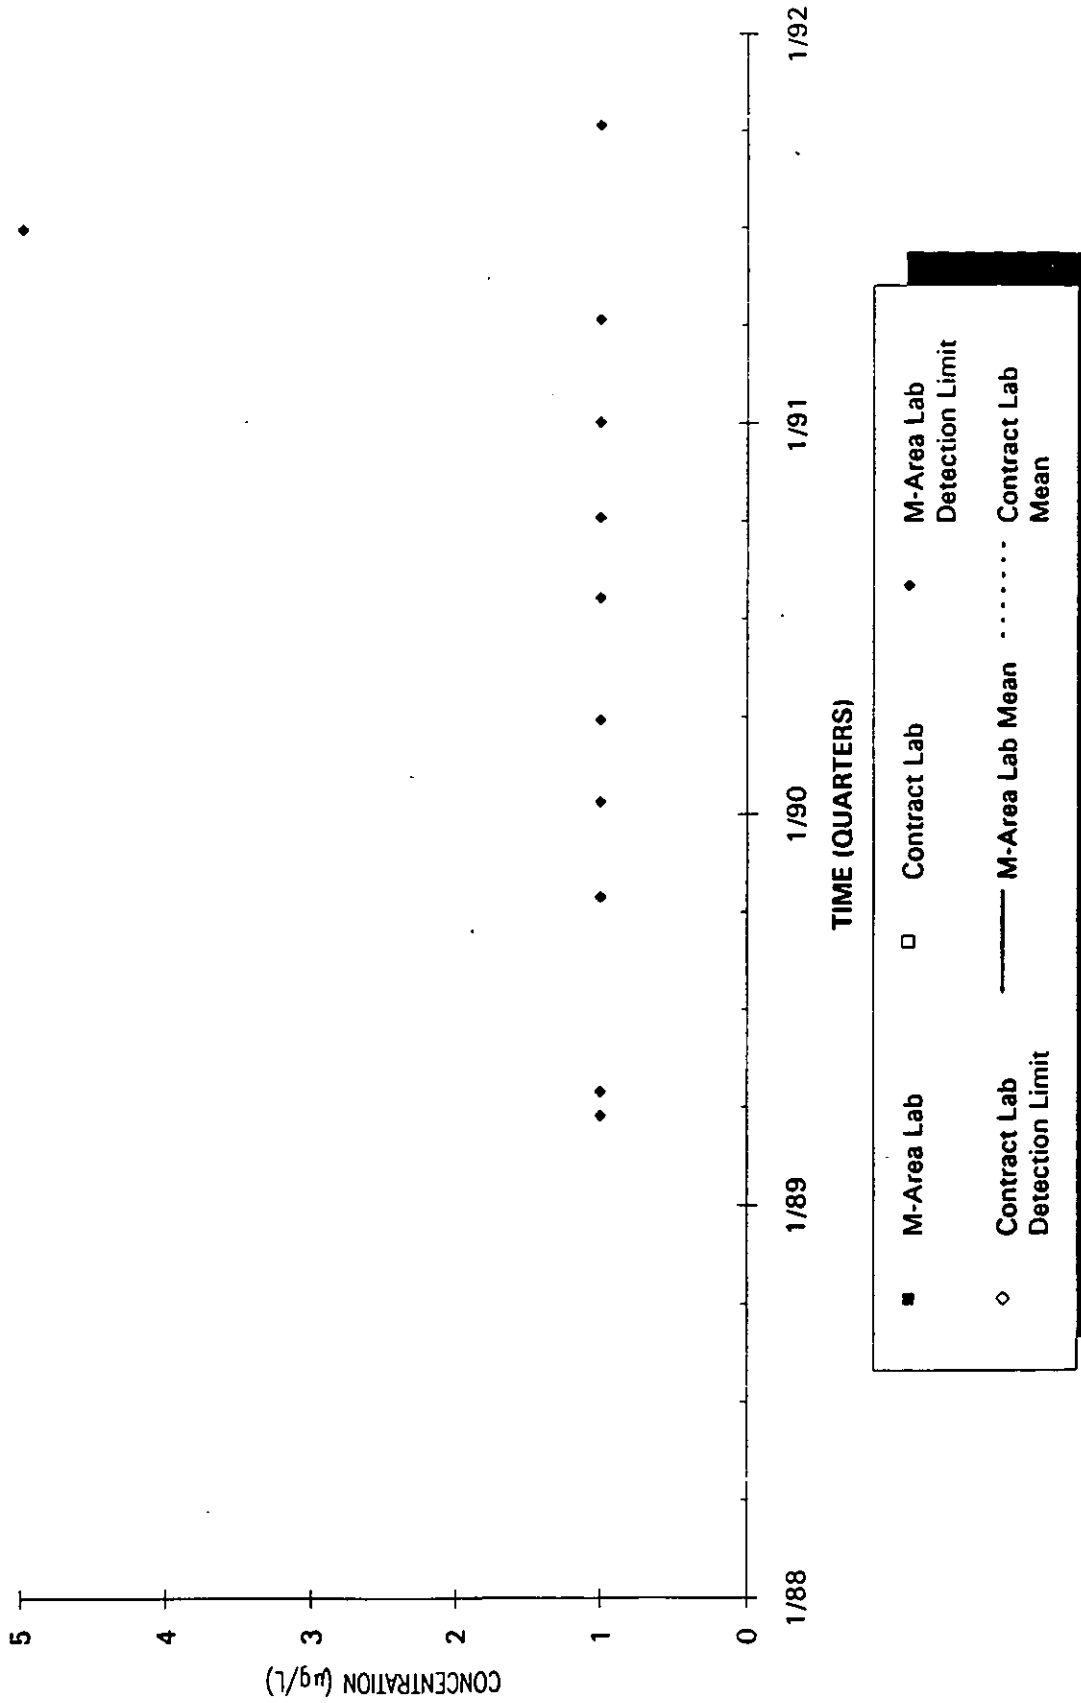

Time Series Plot of Tetrachloroethylene Concentrations Well MSB 17D