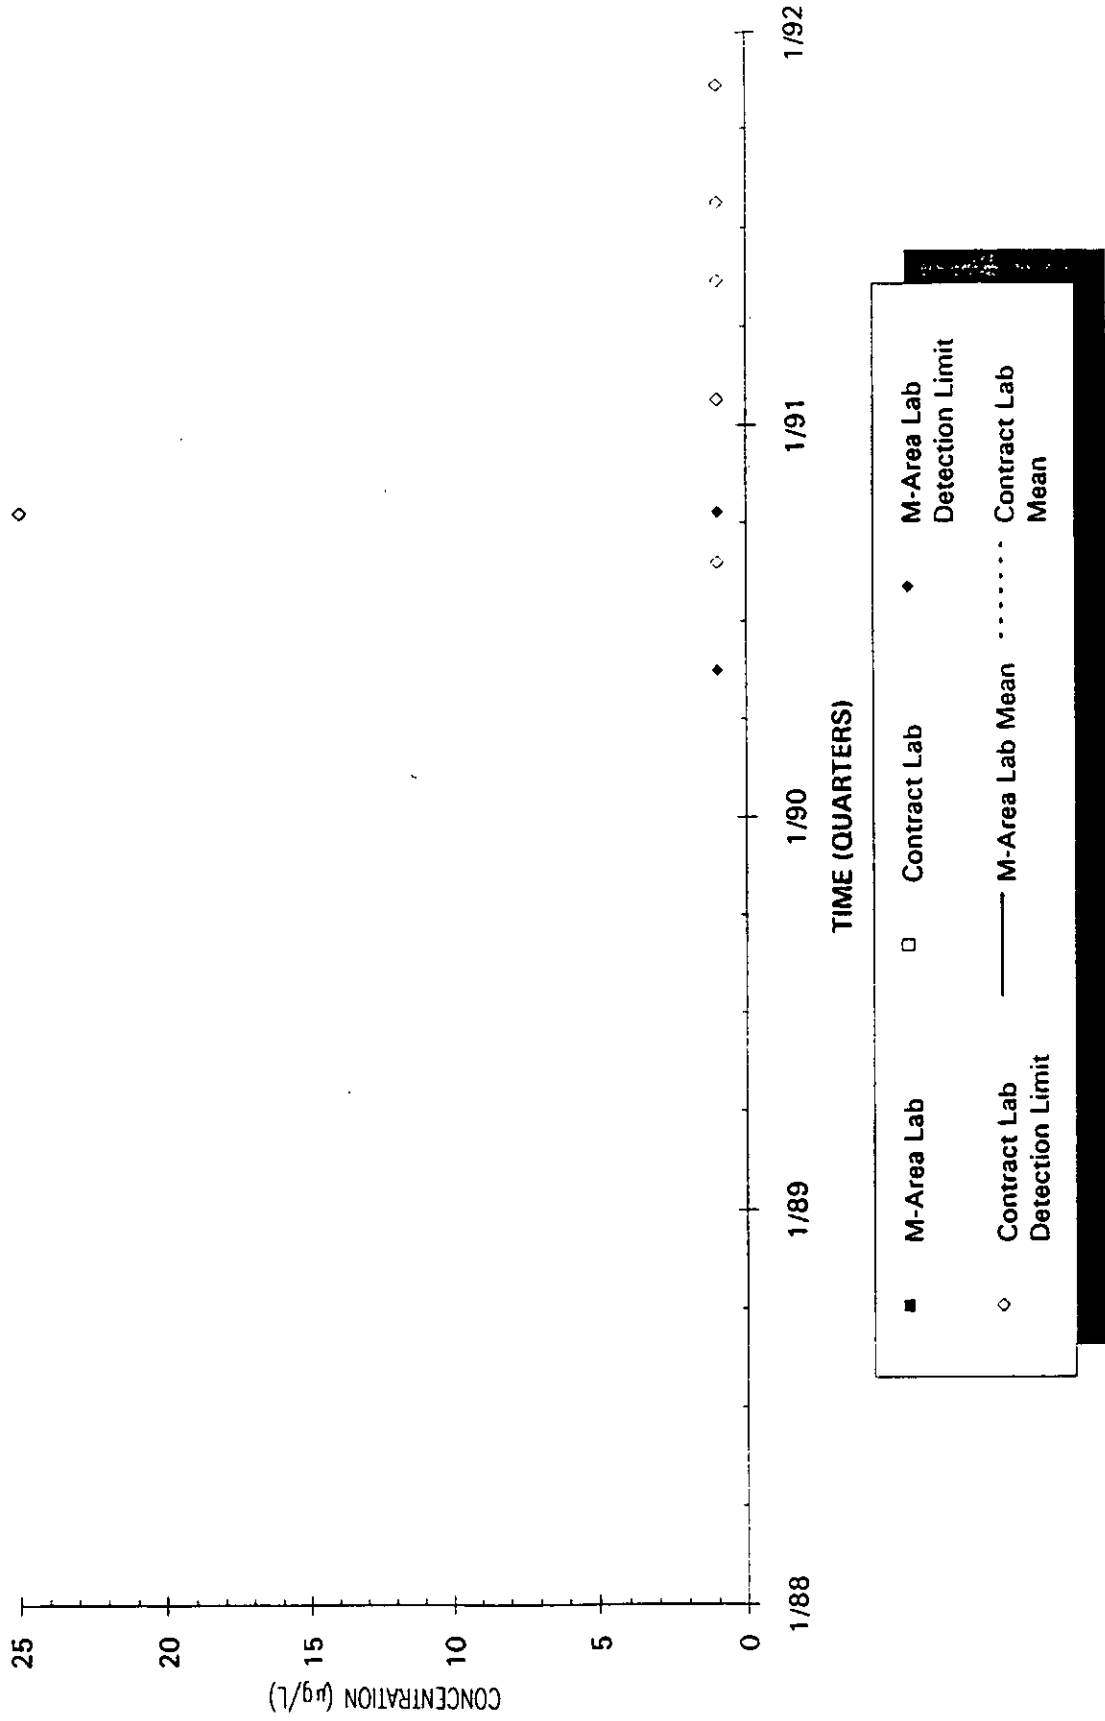

Time Series Plot of Tetrachloroethylene Concentrations Well ABP 8C