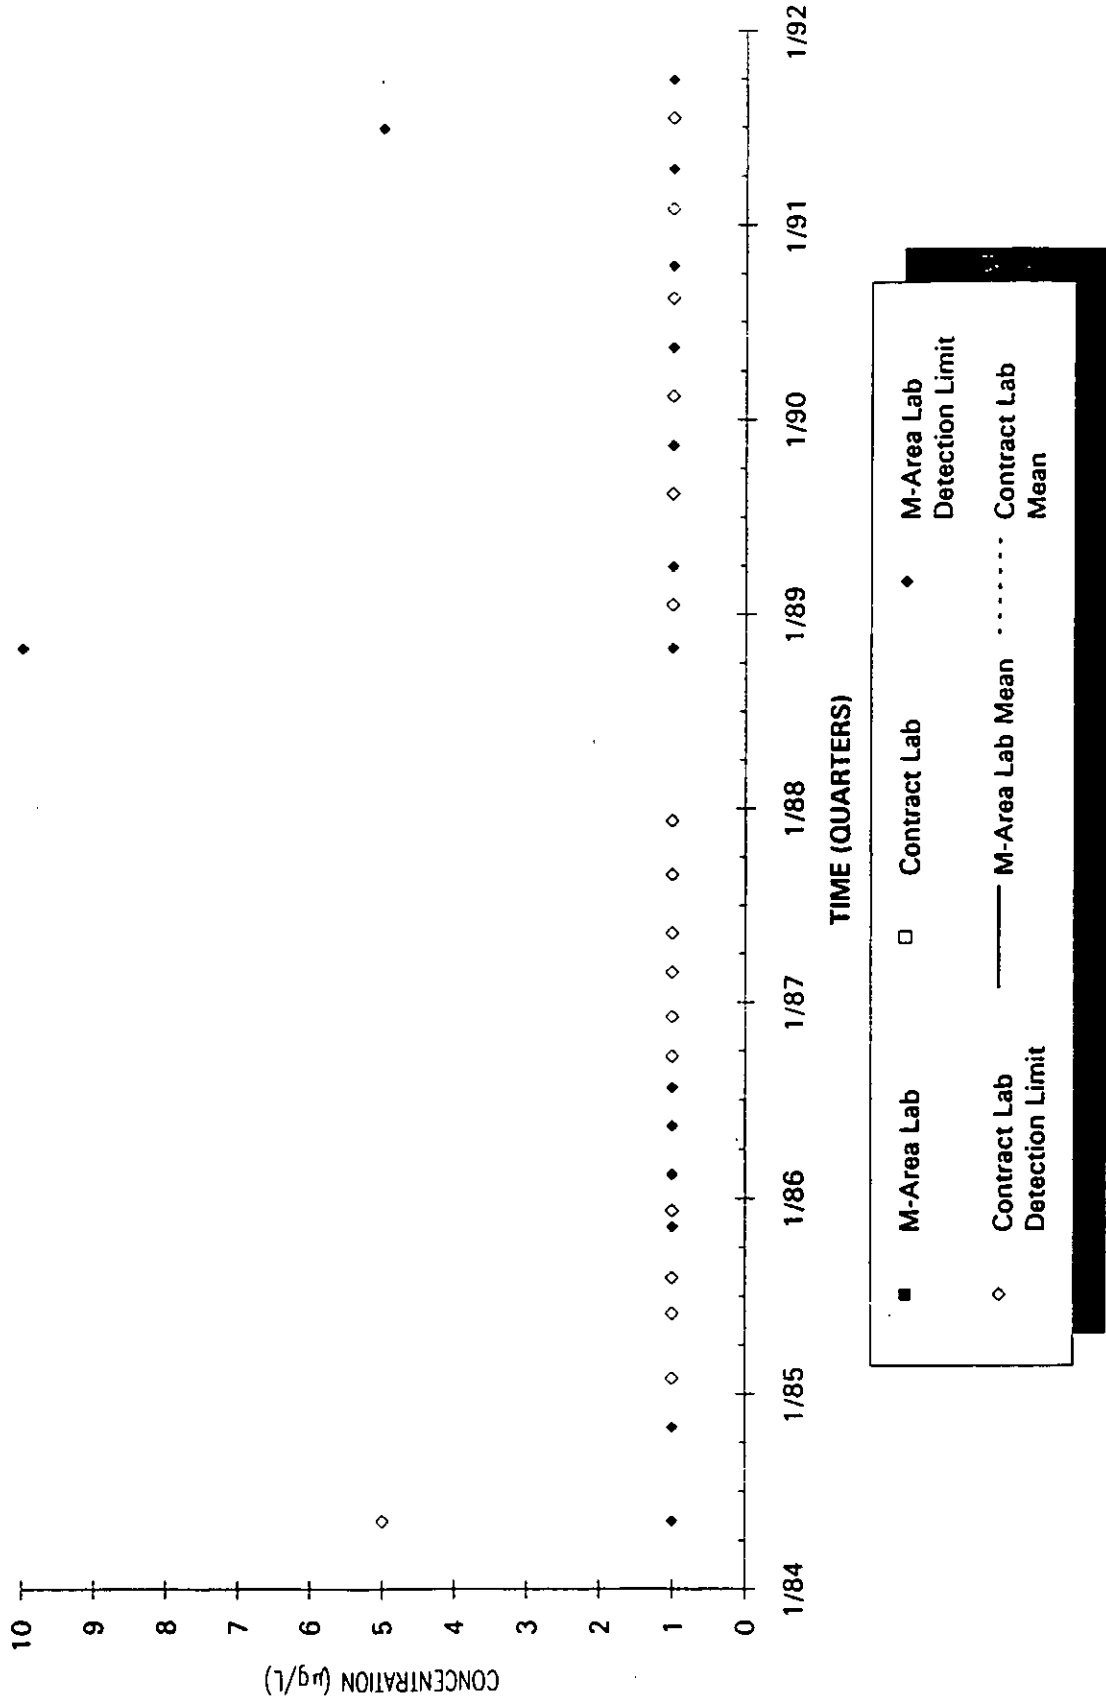

Time Series Plot of Tetrachloroethylene Concentrations Well SRW 16A