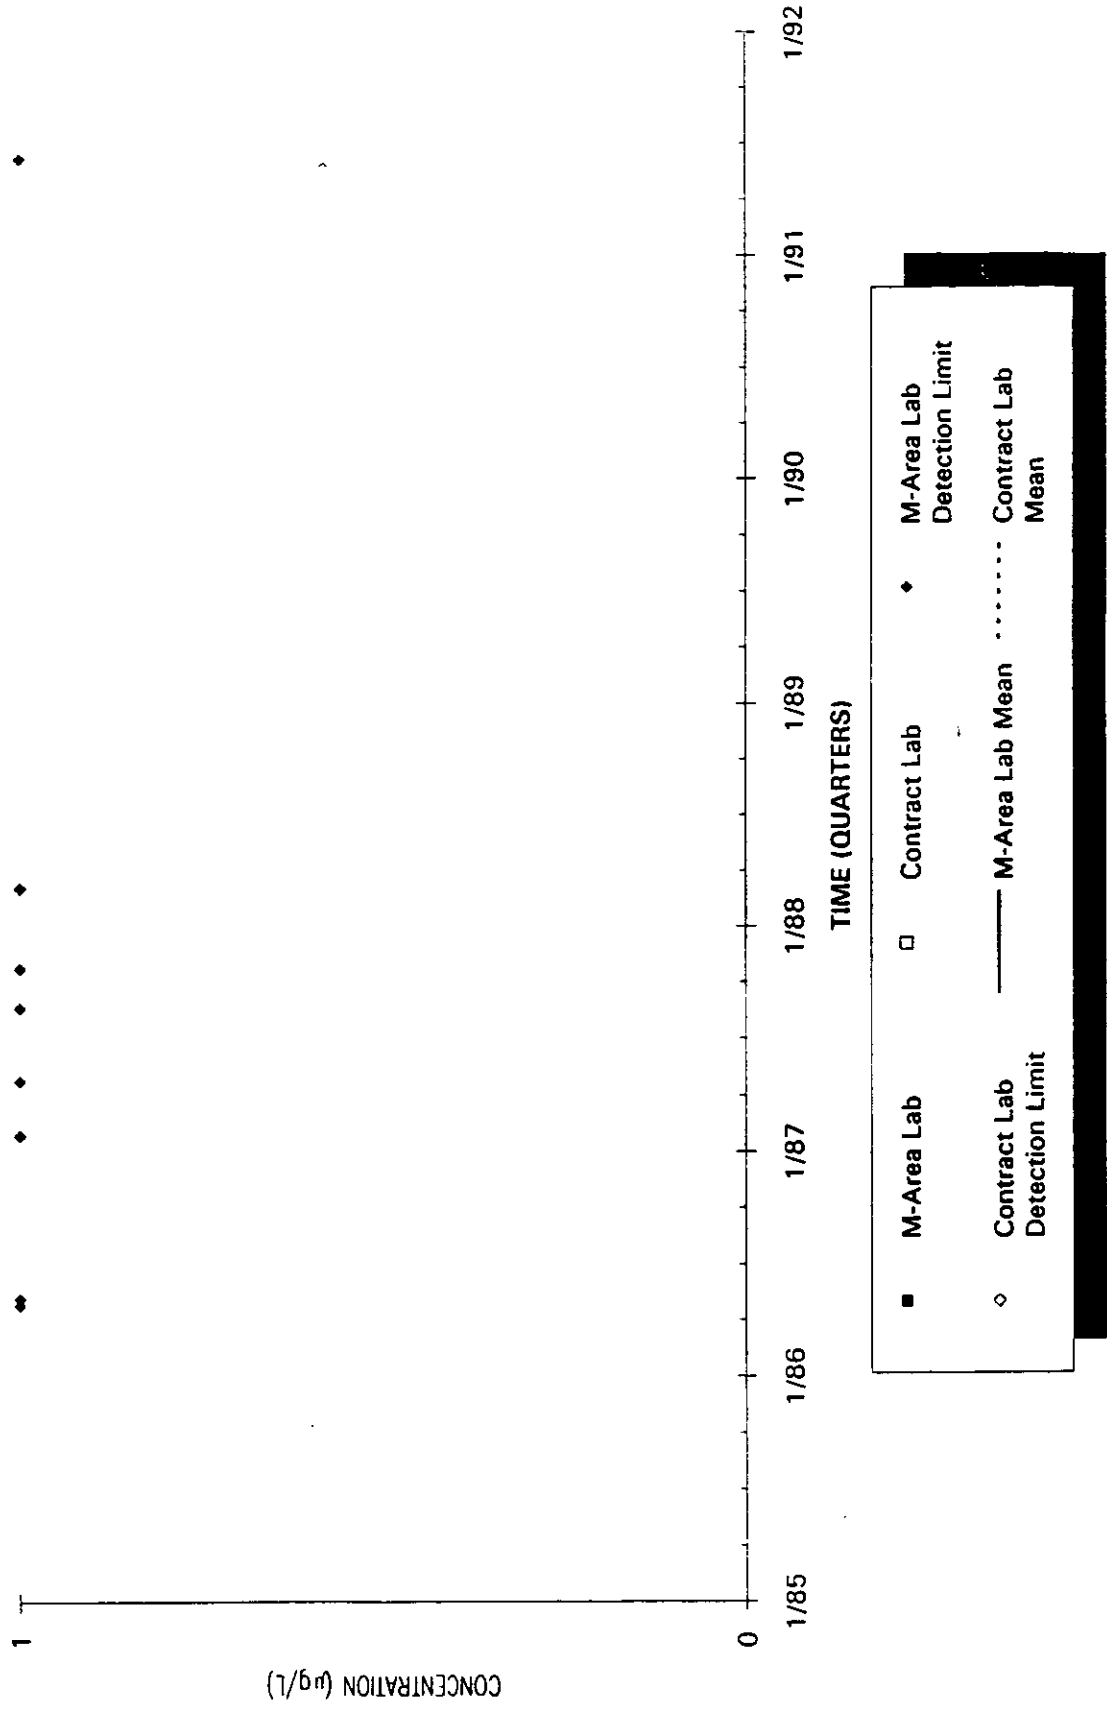

Time Series Plot of Tetrachloroethylene Concentrations Well MSB 48D