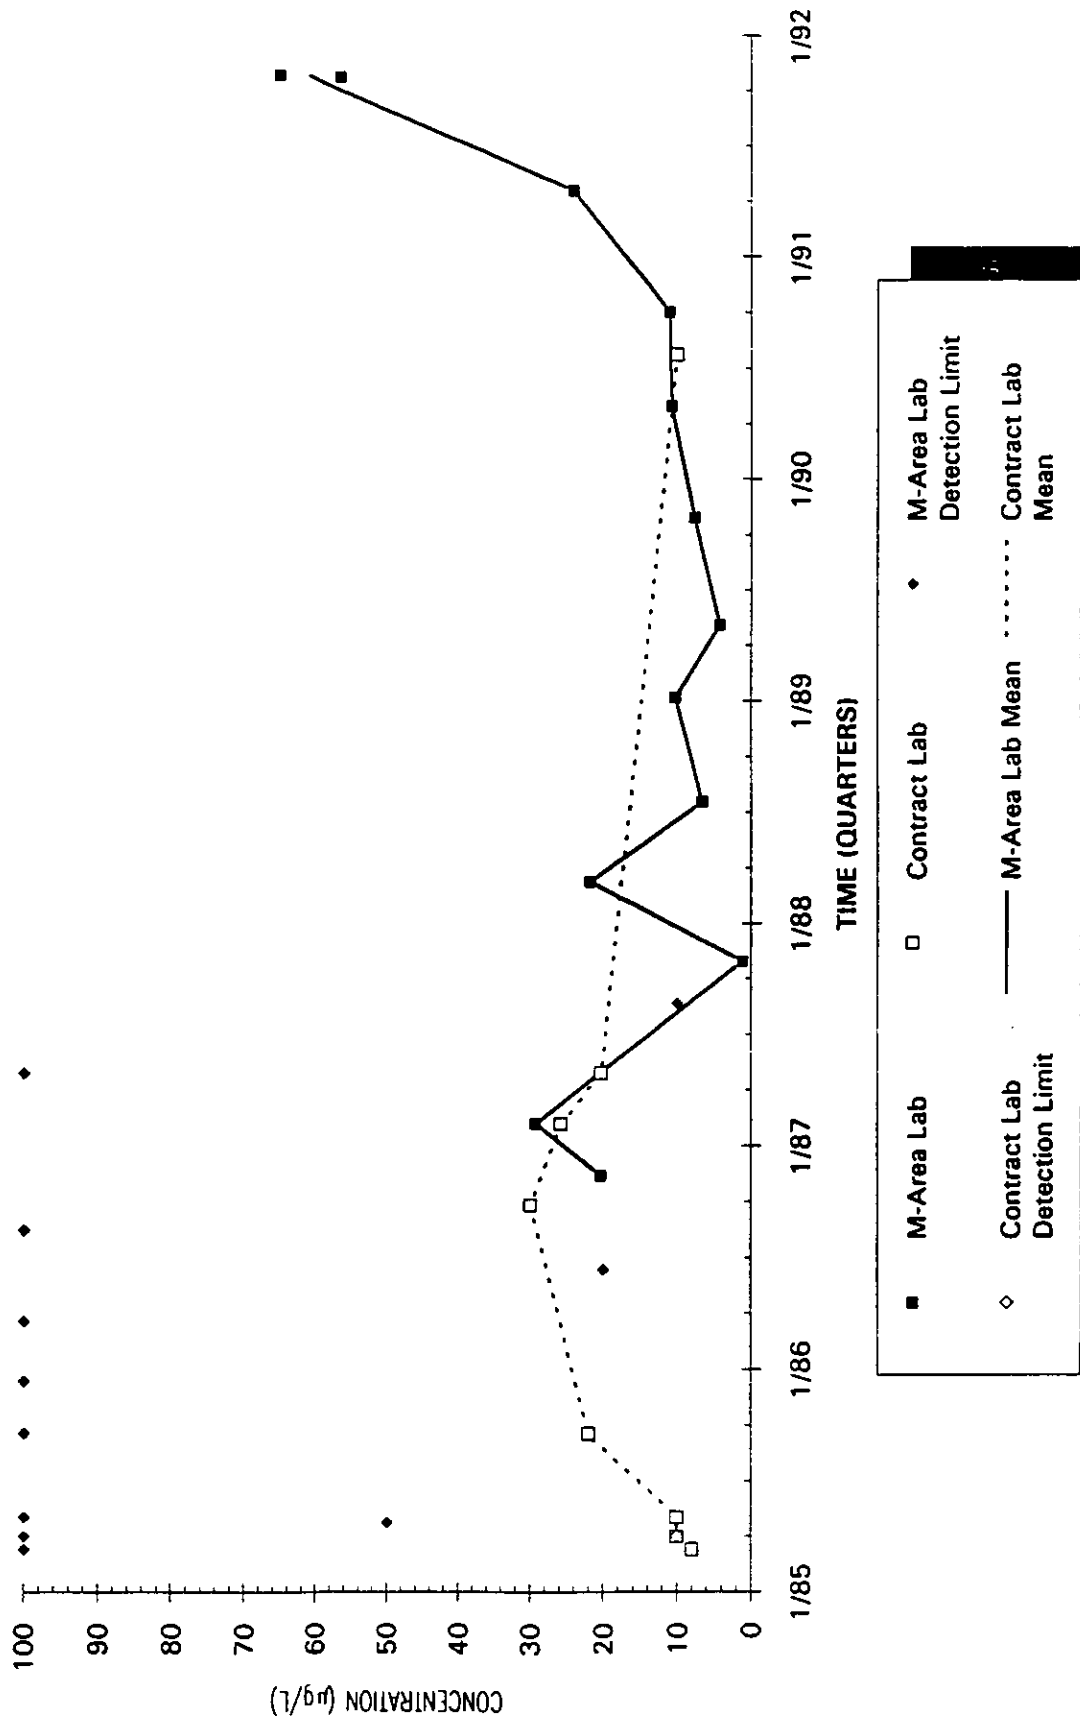

Time Series Plot of Tetrachloroethylene Concentrations Well MSB 37C