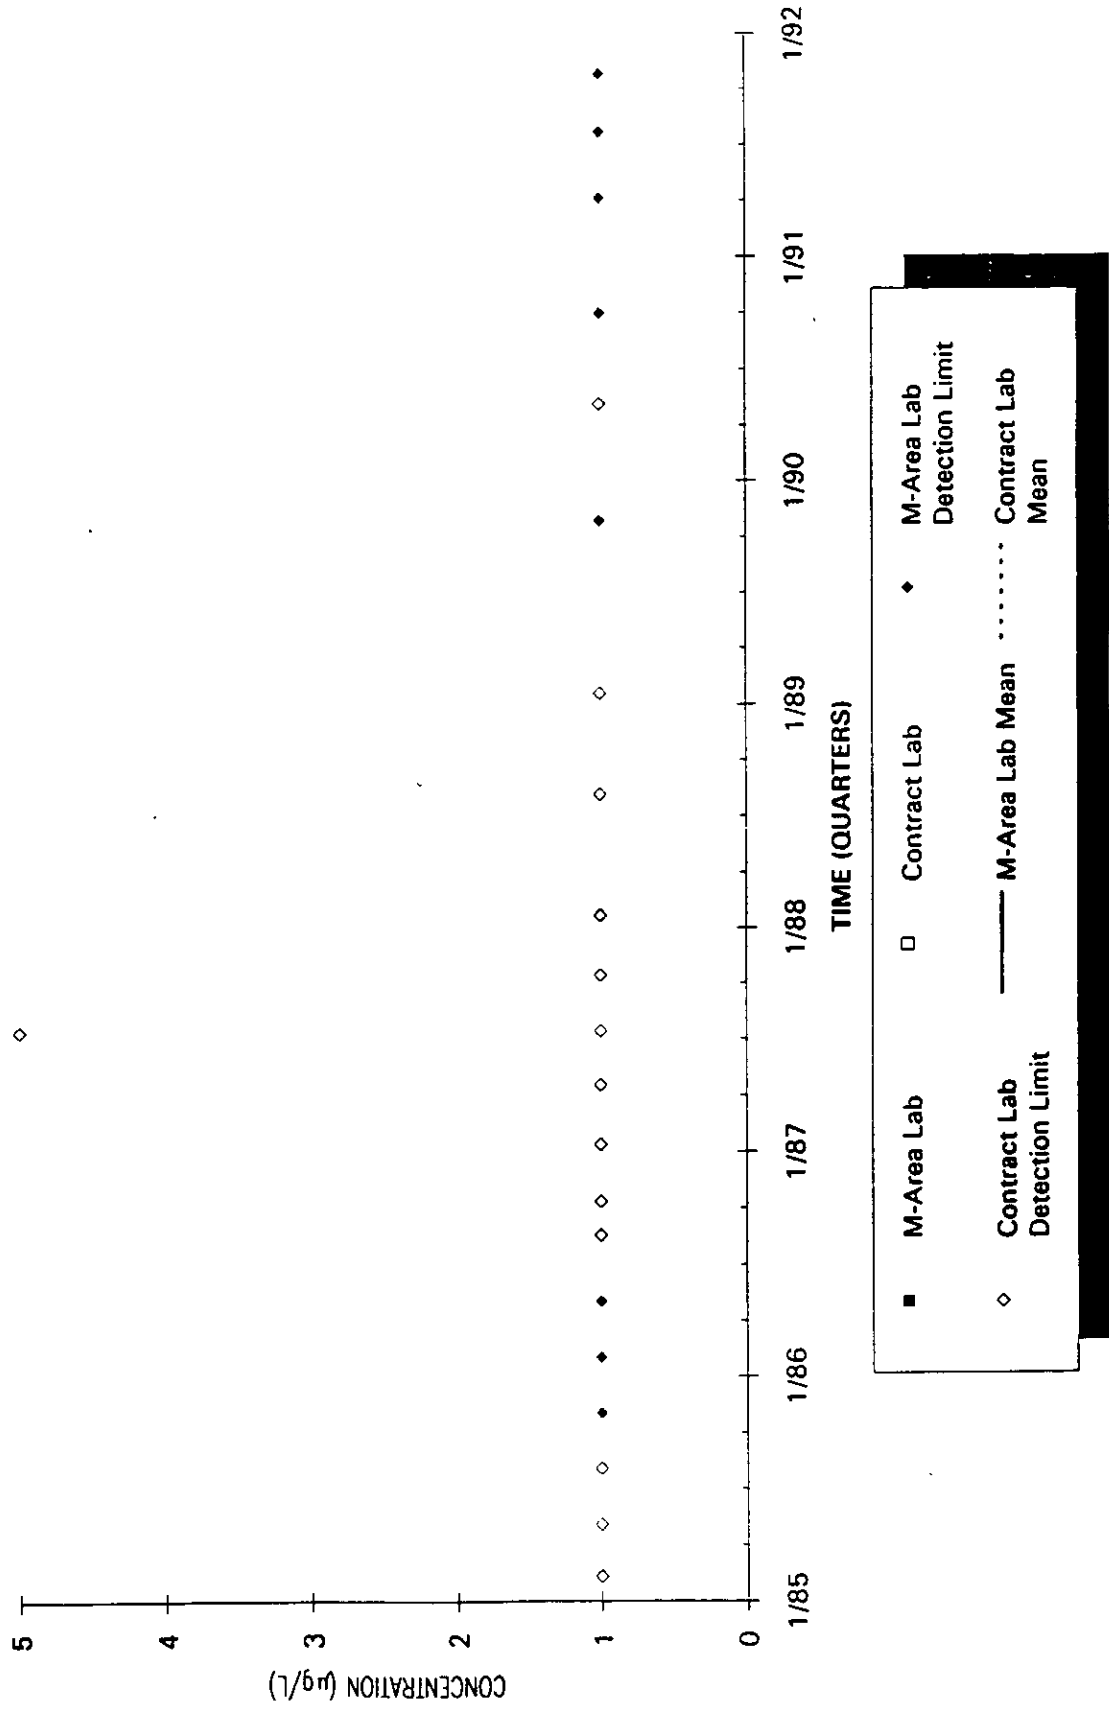

Time Series Plot of Tetrachloroethylene Concentrations Well ACB 2A