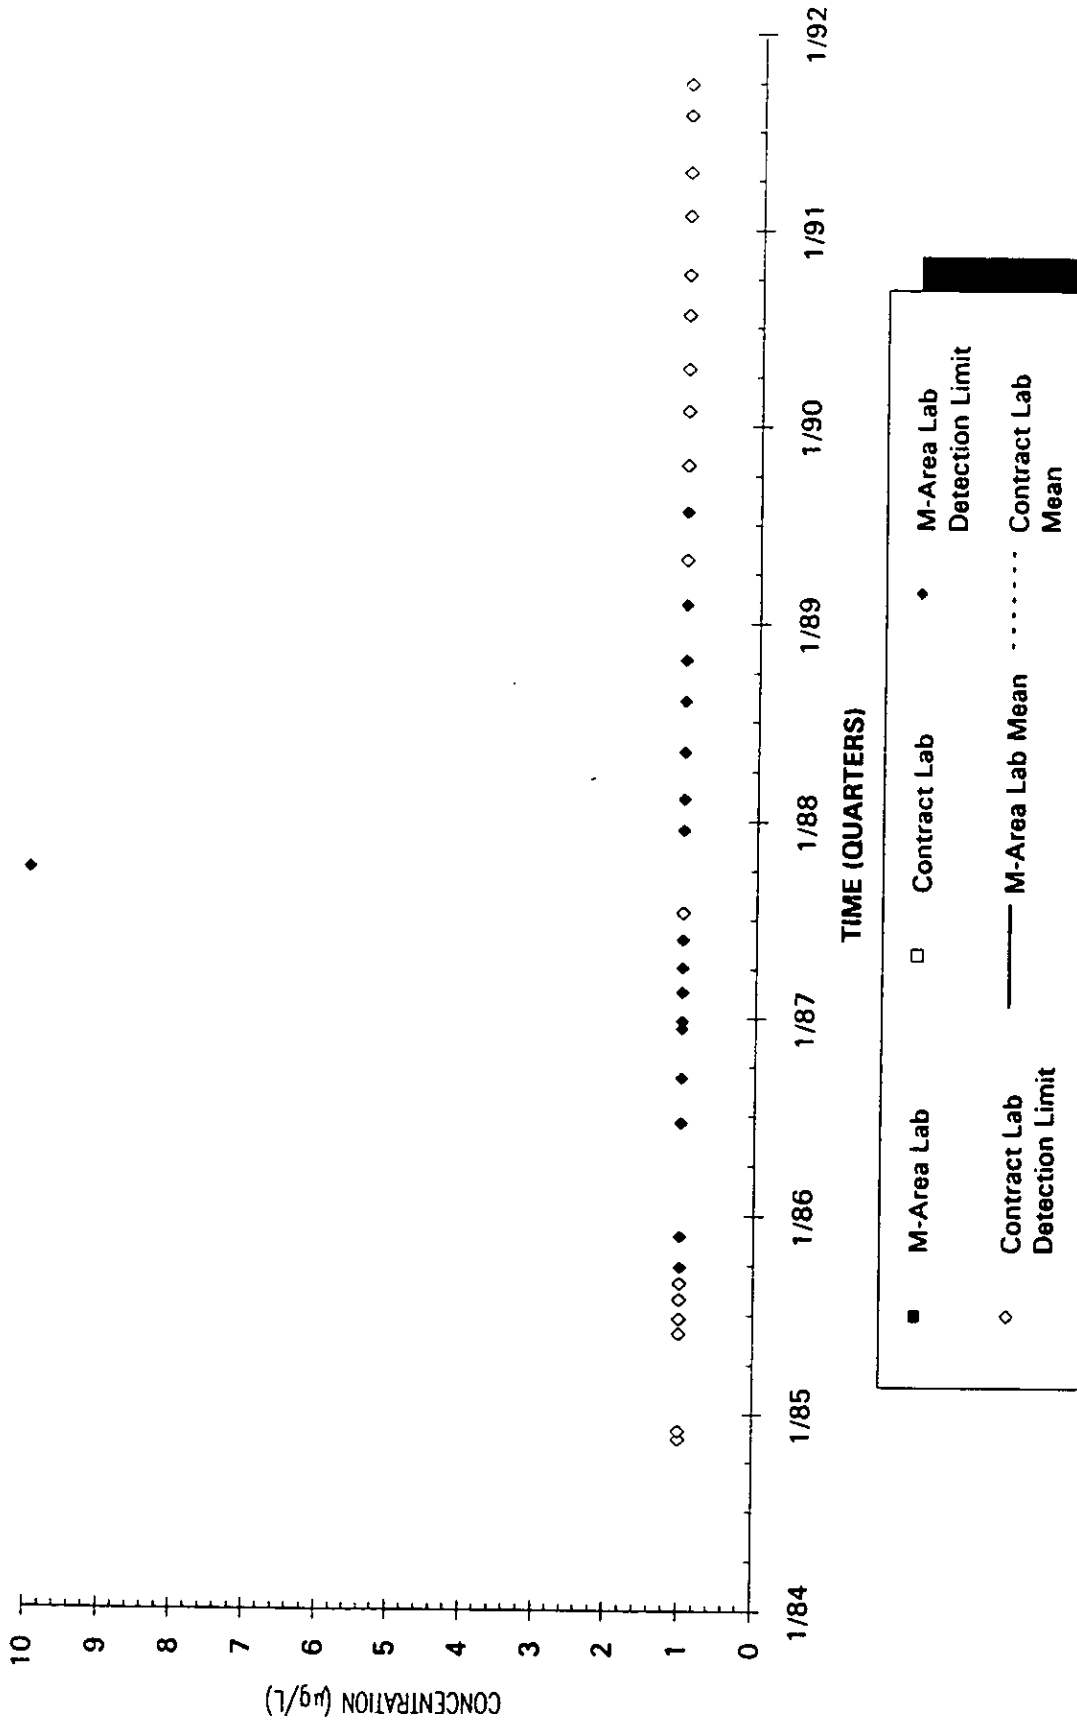

Time Series Plot of Trichloroethylene Concentrations Well MSB 43TA