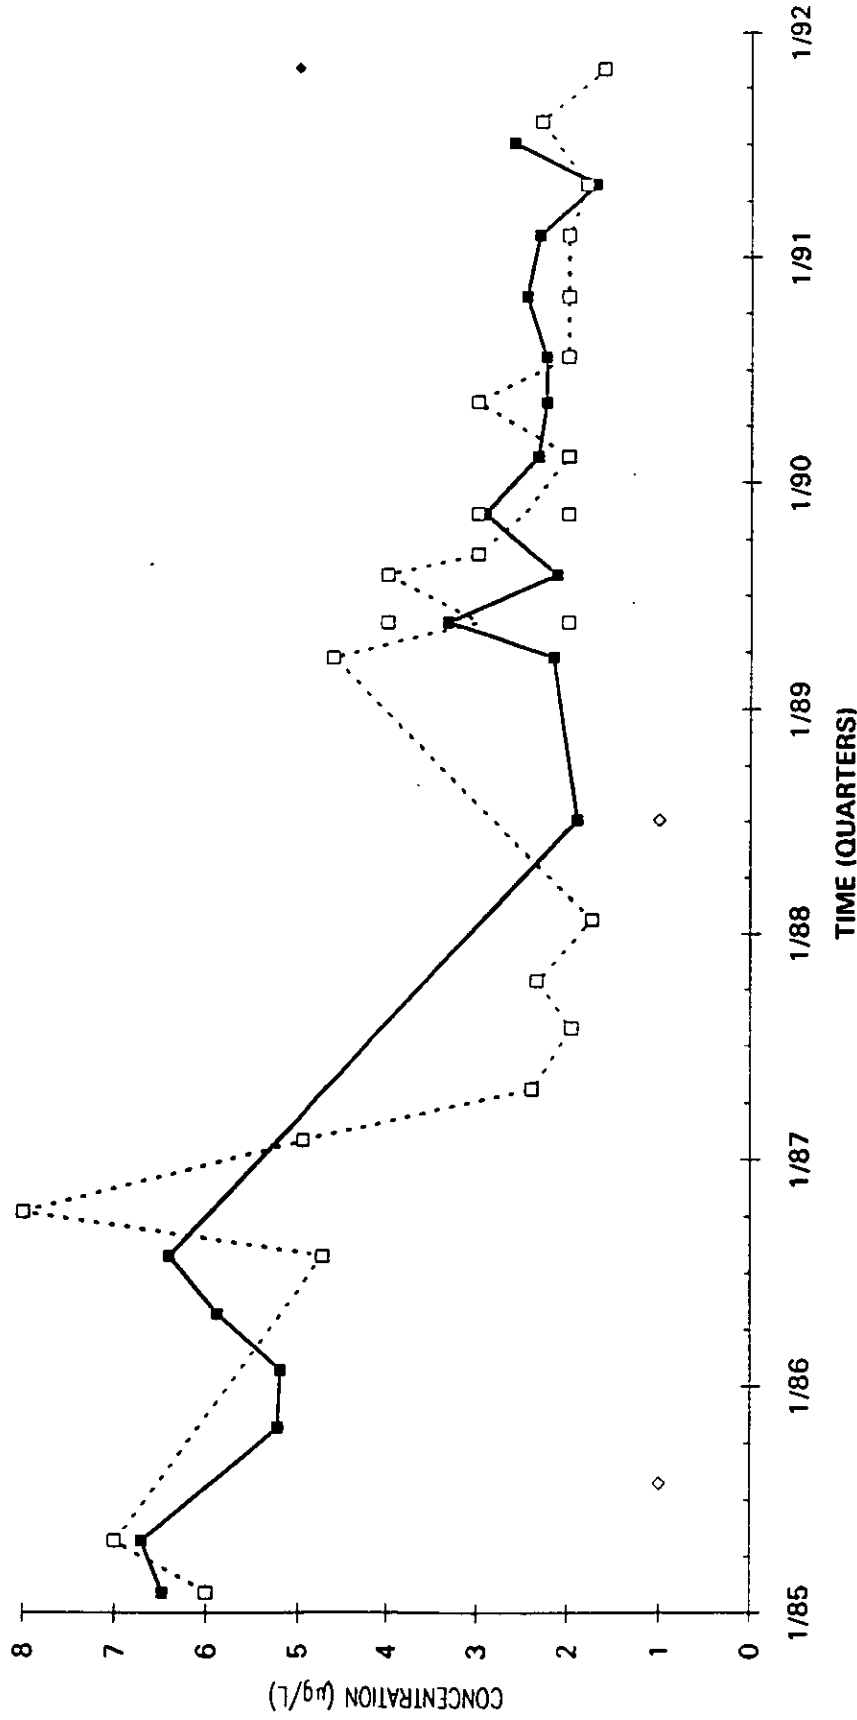

Time Series Plot of Tetrachloroethylene Concentrations Well ASB 6A

- M-Area Lab
- Contract Lab
- Contract Lab Mean
- M-Area Lab Mean
- ..... Contract Lab Mean
- M-Area Lab Detection Limit
- ..... Contract Lab Detection Limit