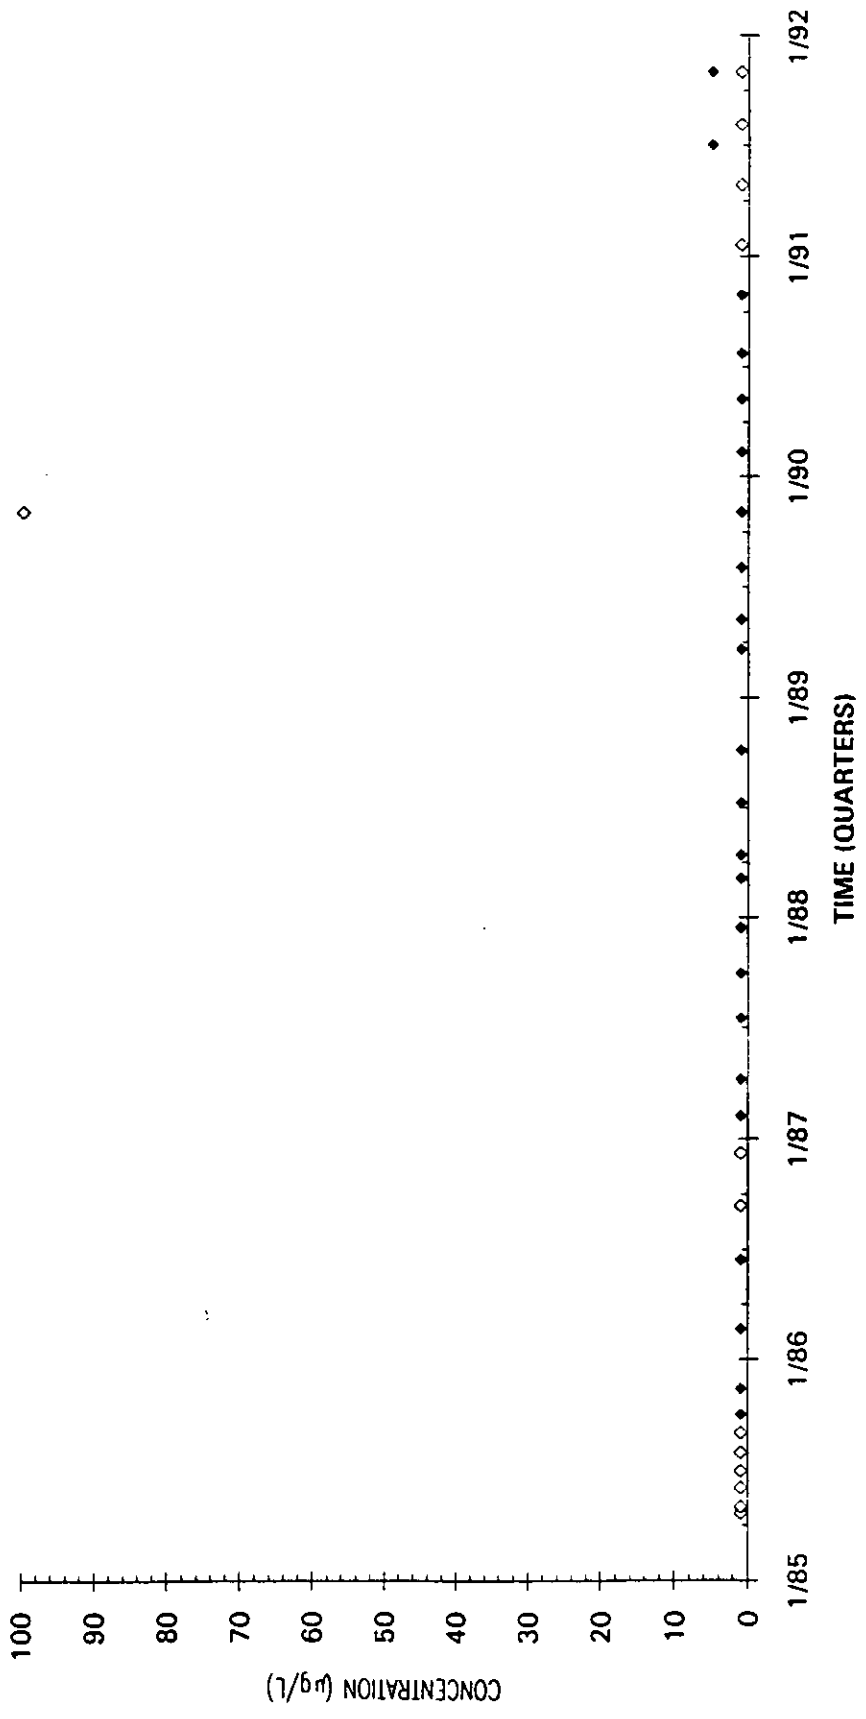

Time Series Plot of Tetrachloroethylene Concentrations Well ASB 8TA

- M-Area Lab
- Contract Lab
- M-Area Lab Detection Limit
- Contract Lab Detection Limit
- M-Area Lab Mean
- ..... Contract Lab Mean