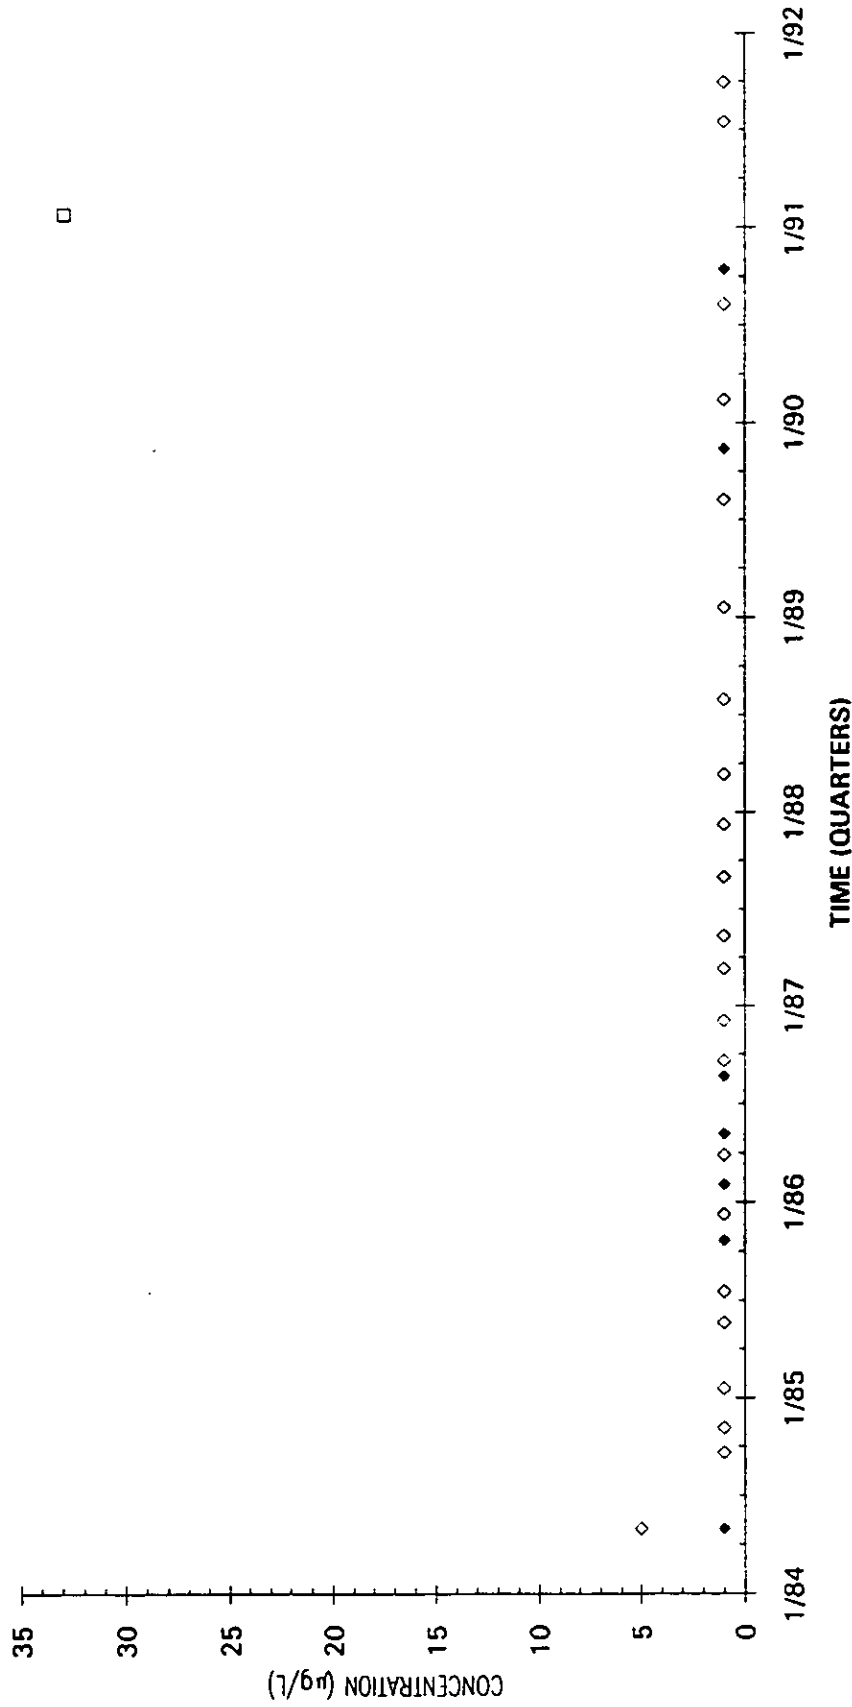

Time Series Plot of Tetrachloroethylene Concentrations Well SRW 2B

- M-Area Lab
- Contract Lab
- M-Area Lab Detection Limit
- Contract Lab Detection Limit
- M-Area Lab Mean
- - - - - Contract Lab Mean