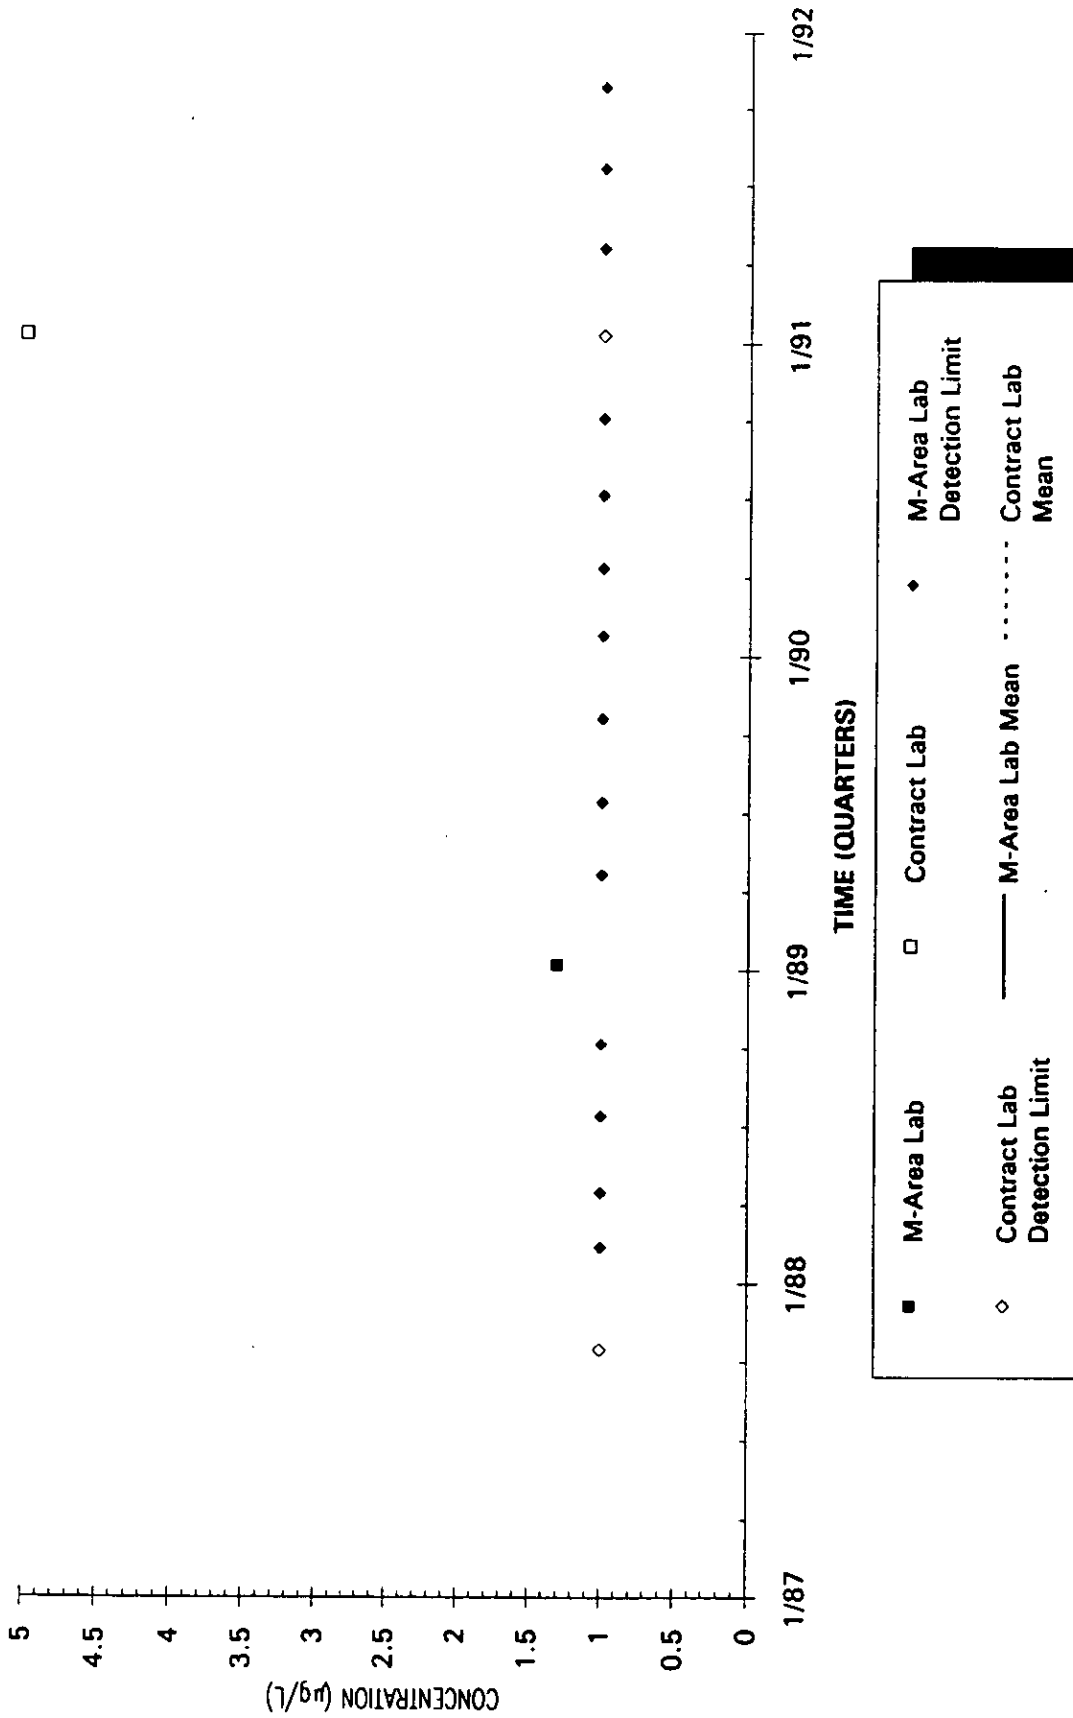

Time Series Plot of Trichloroethylene Concentrations Well MSB 51B