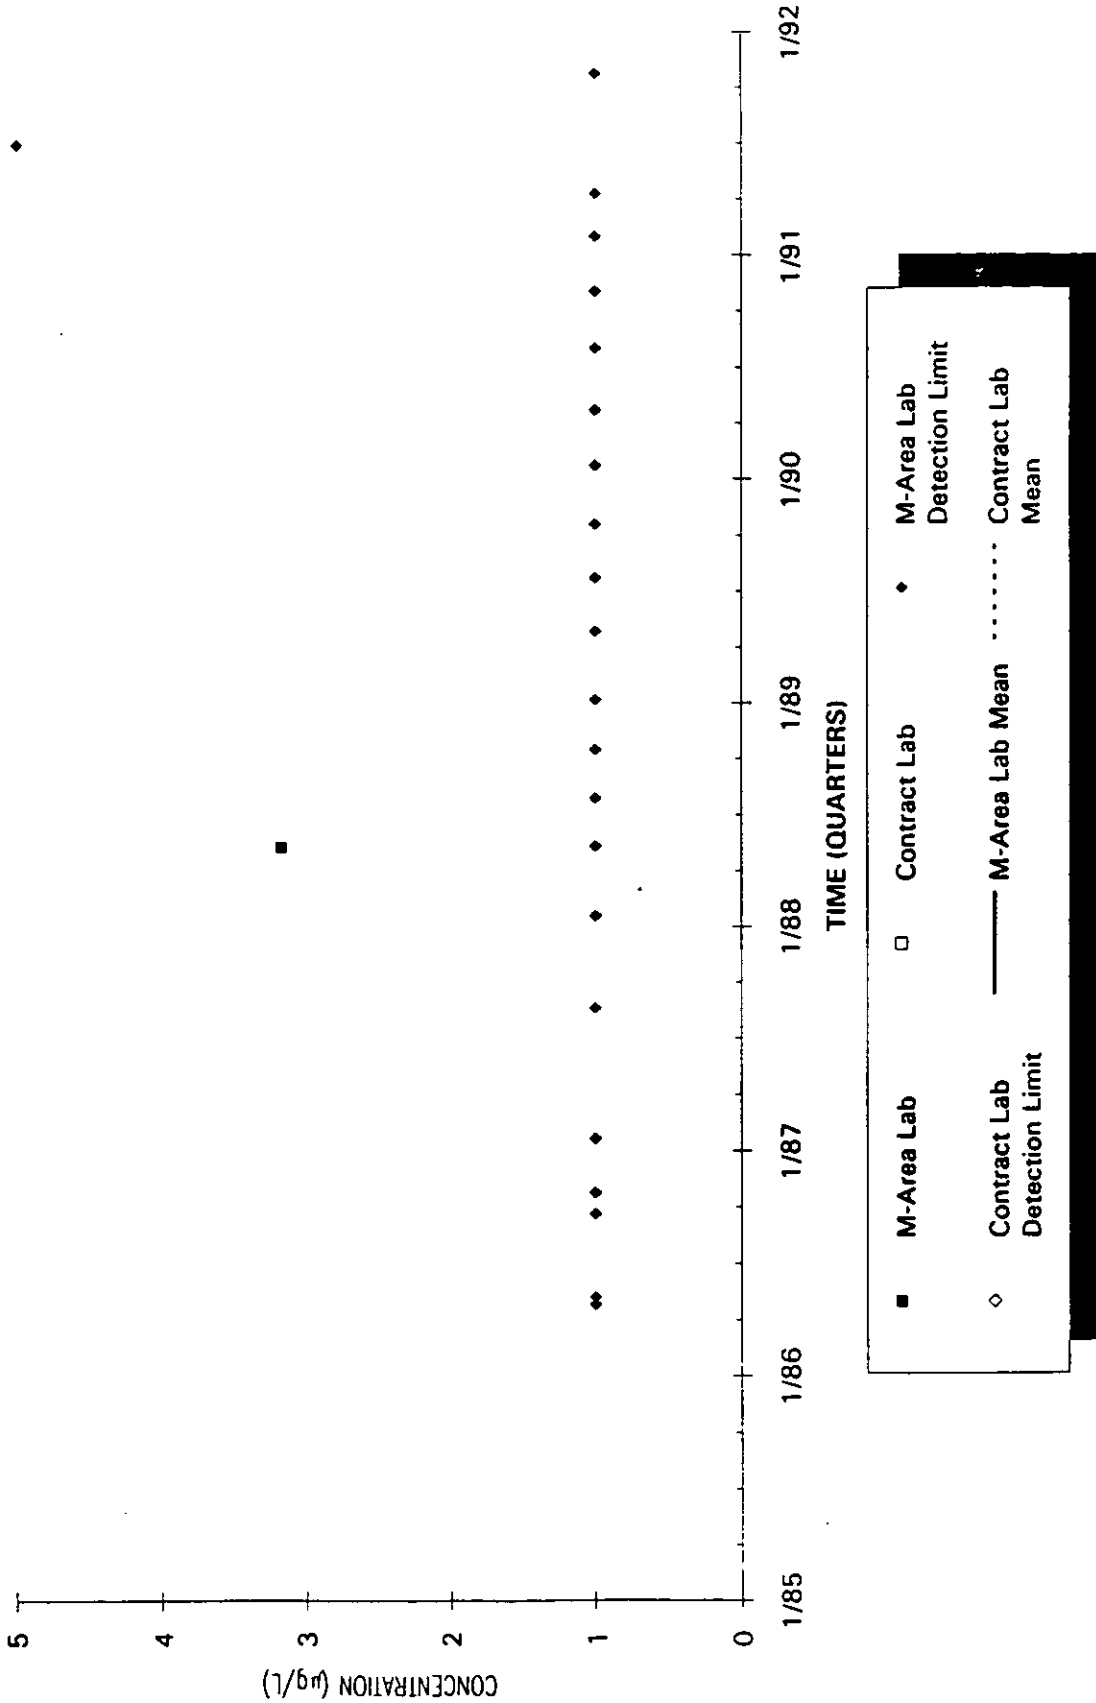

Time Series Plot of Tetrachloroethylene Concentrations Well MSB 55D