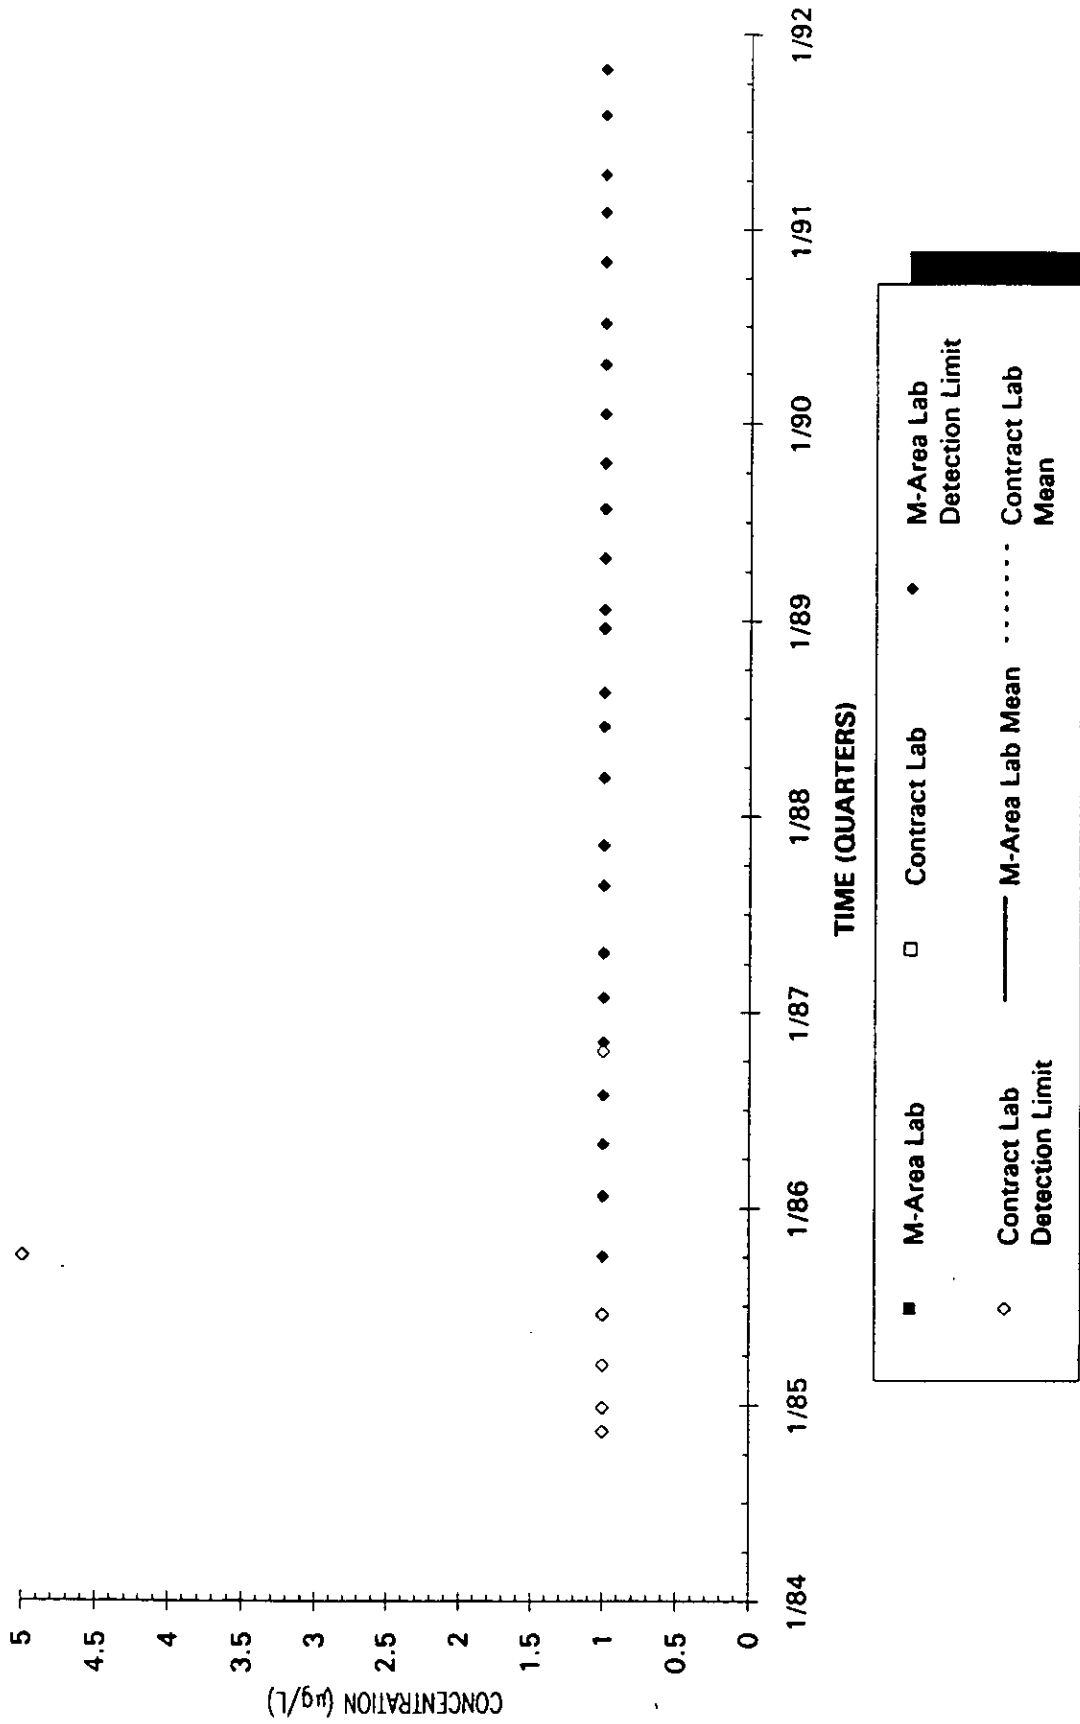

Time Series Plot of Trichloroethylene Concentrations Well MSB 46A