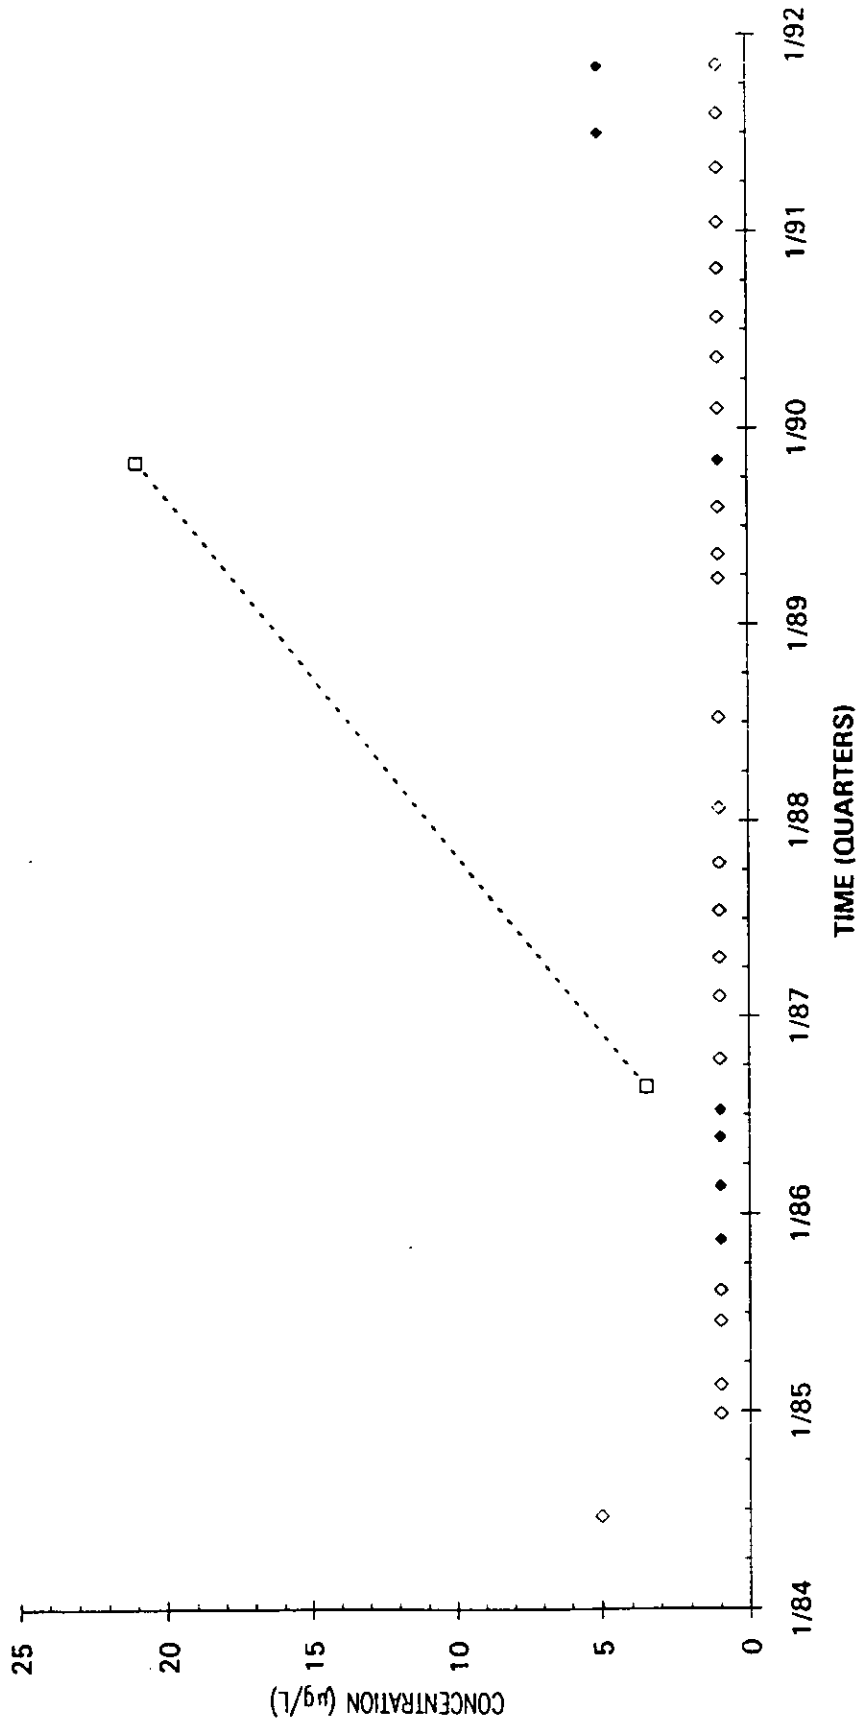

Time Series Plot of Tetrachloroethylene Concentrations Well ASB 9

M-Area Lab
 Contract Lab
 M-Area Lab Detection Limit
 Contract Lab Detection Limit
 M-Area Lab Mean
 Contract Lab Mean