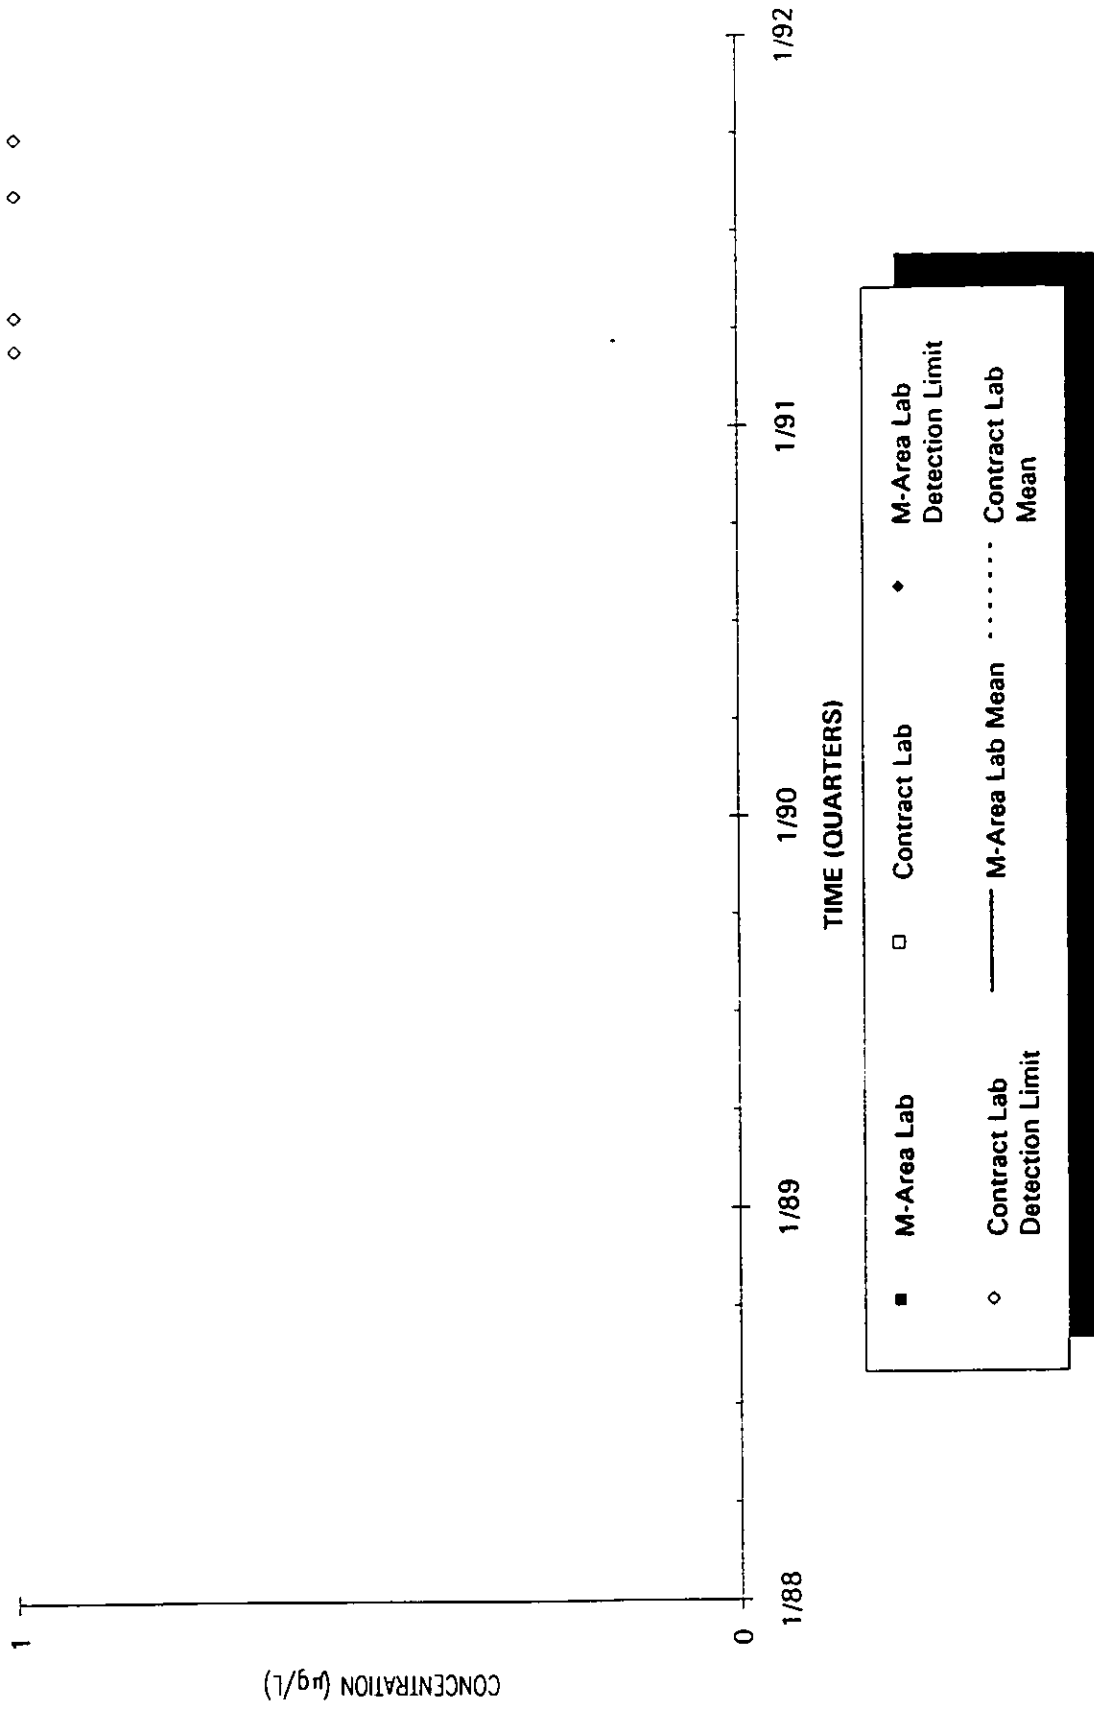

Time Series Plot of Tetrachloroethylene Concentrations Well MSB 83B