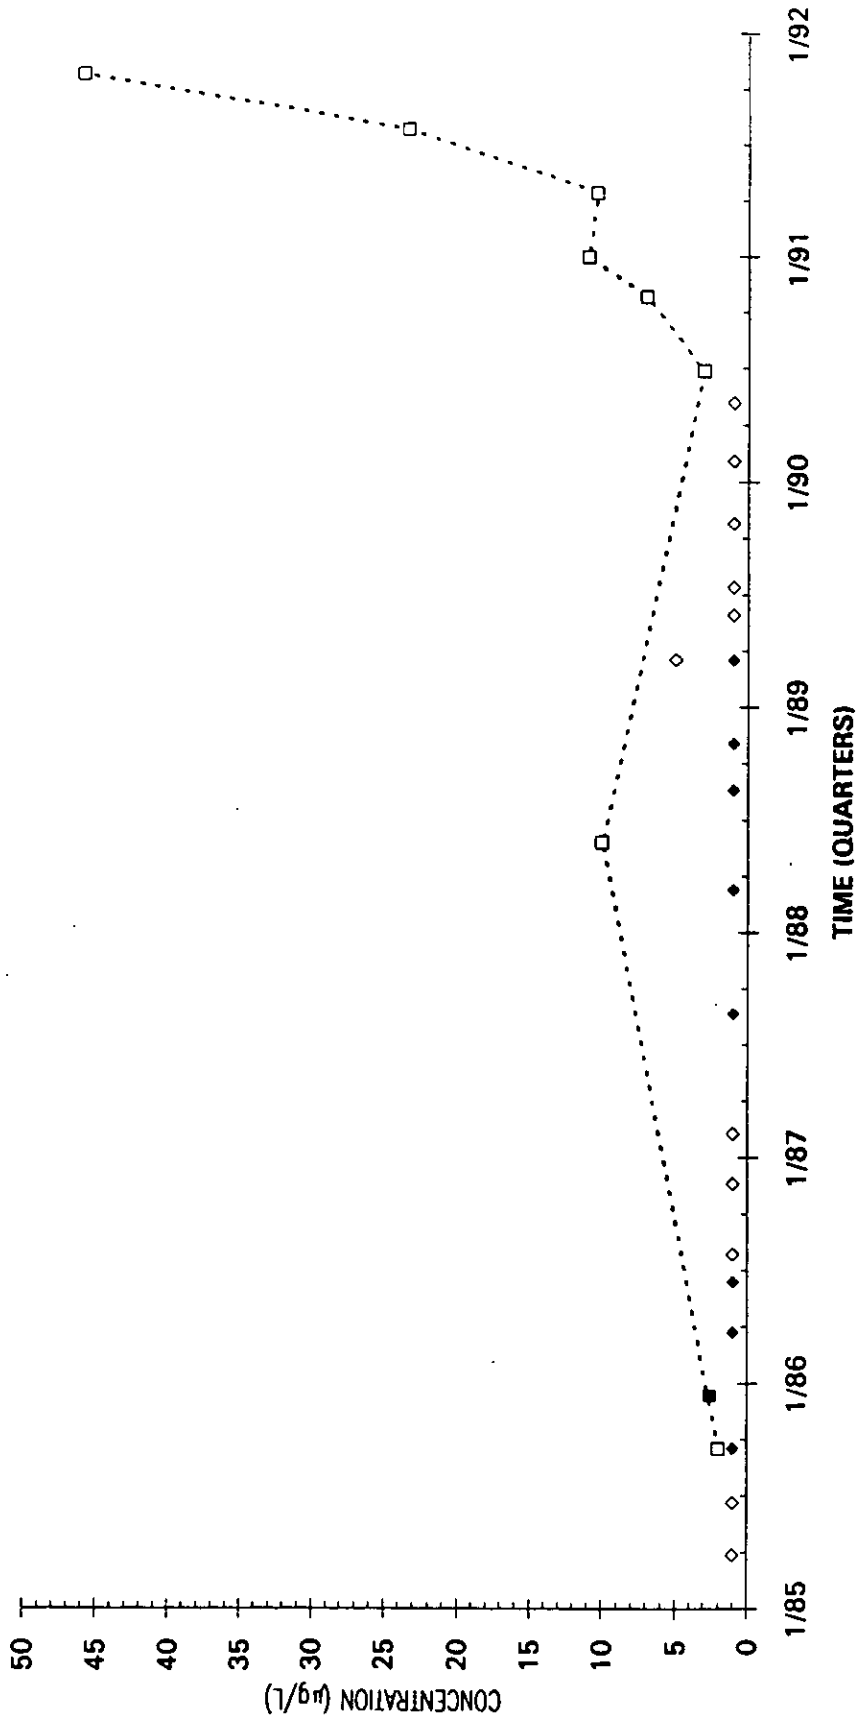

Time Series Plot of Trichloroethylene Concentrations Well MSB 36A

 M-Area Lab	 Contract Lab	 M-Area Lab Detection Limit
 Contract Lab Detection Limit	 M-Area Lab Mean	 Contract Lab Mean