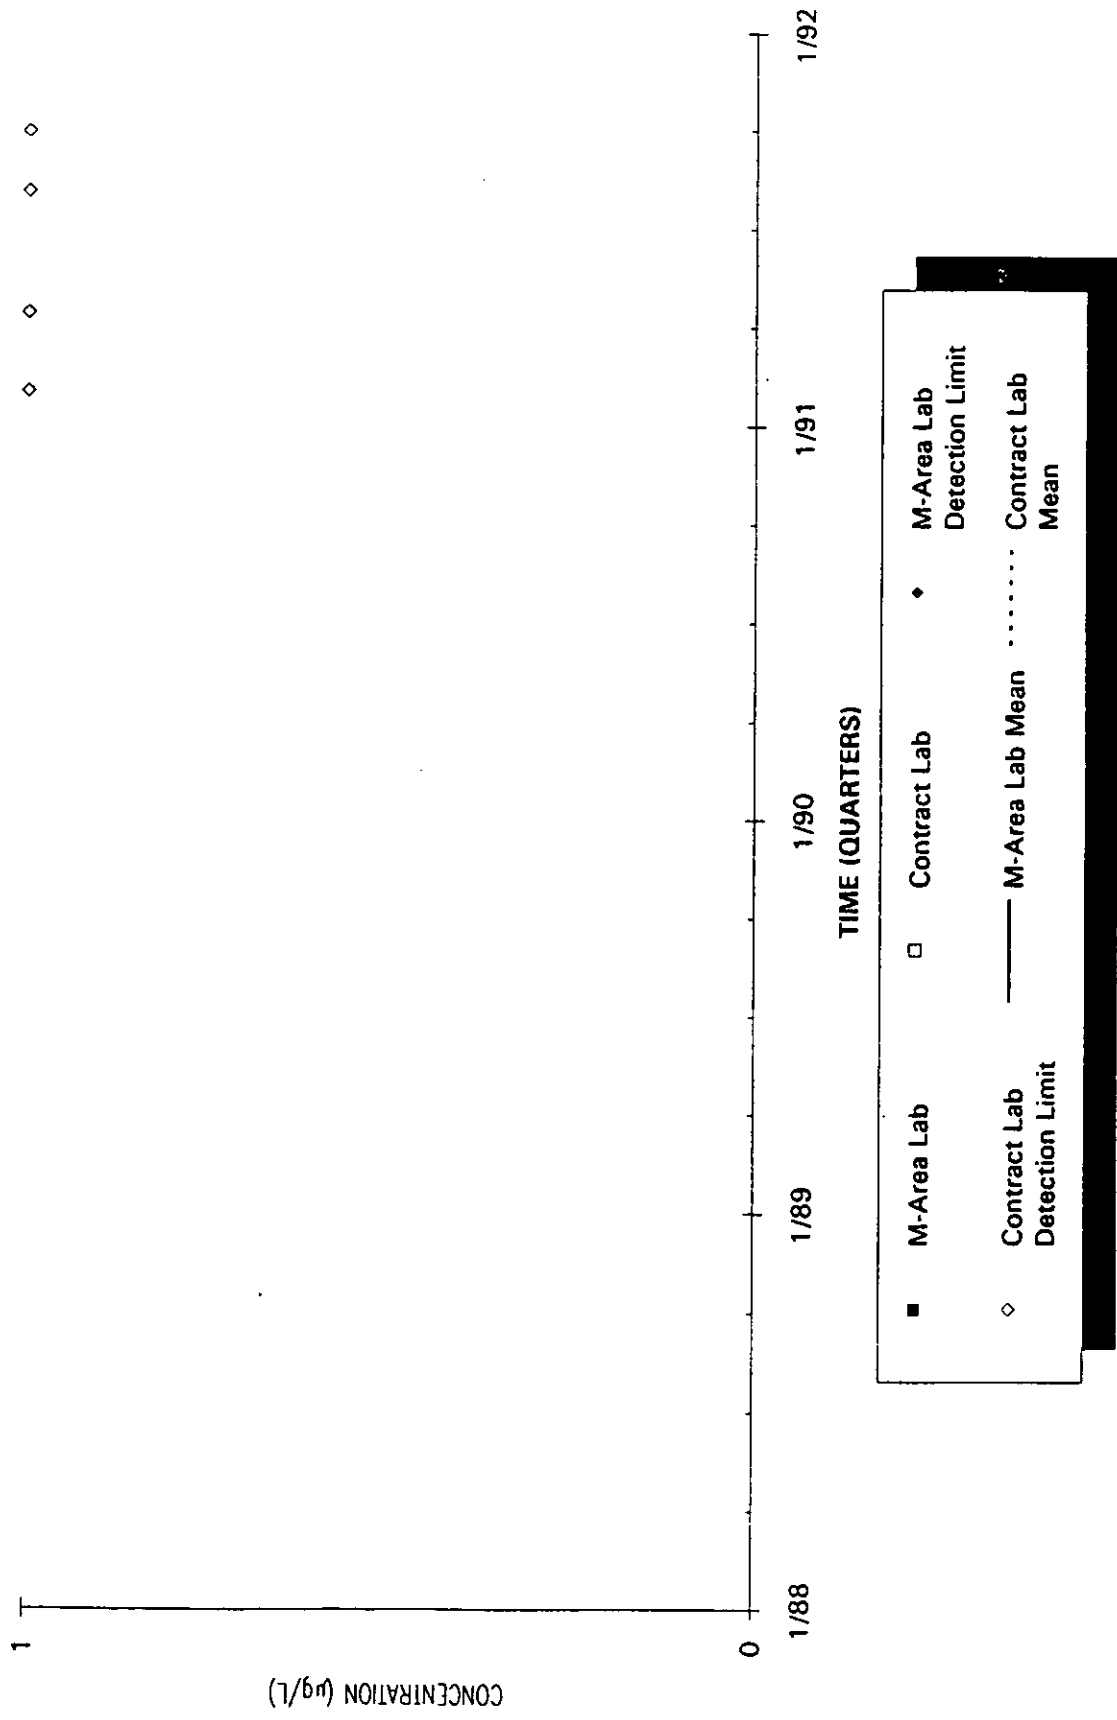

Time Series Plot of Tetrachloroethylene Concentrations Well MSB 82TA