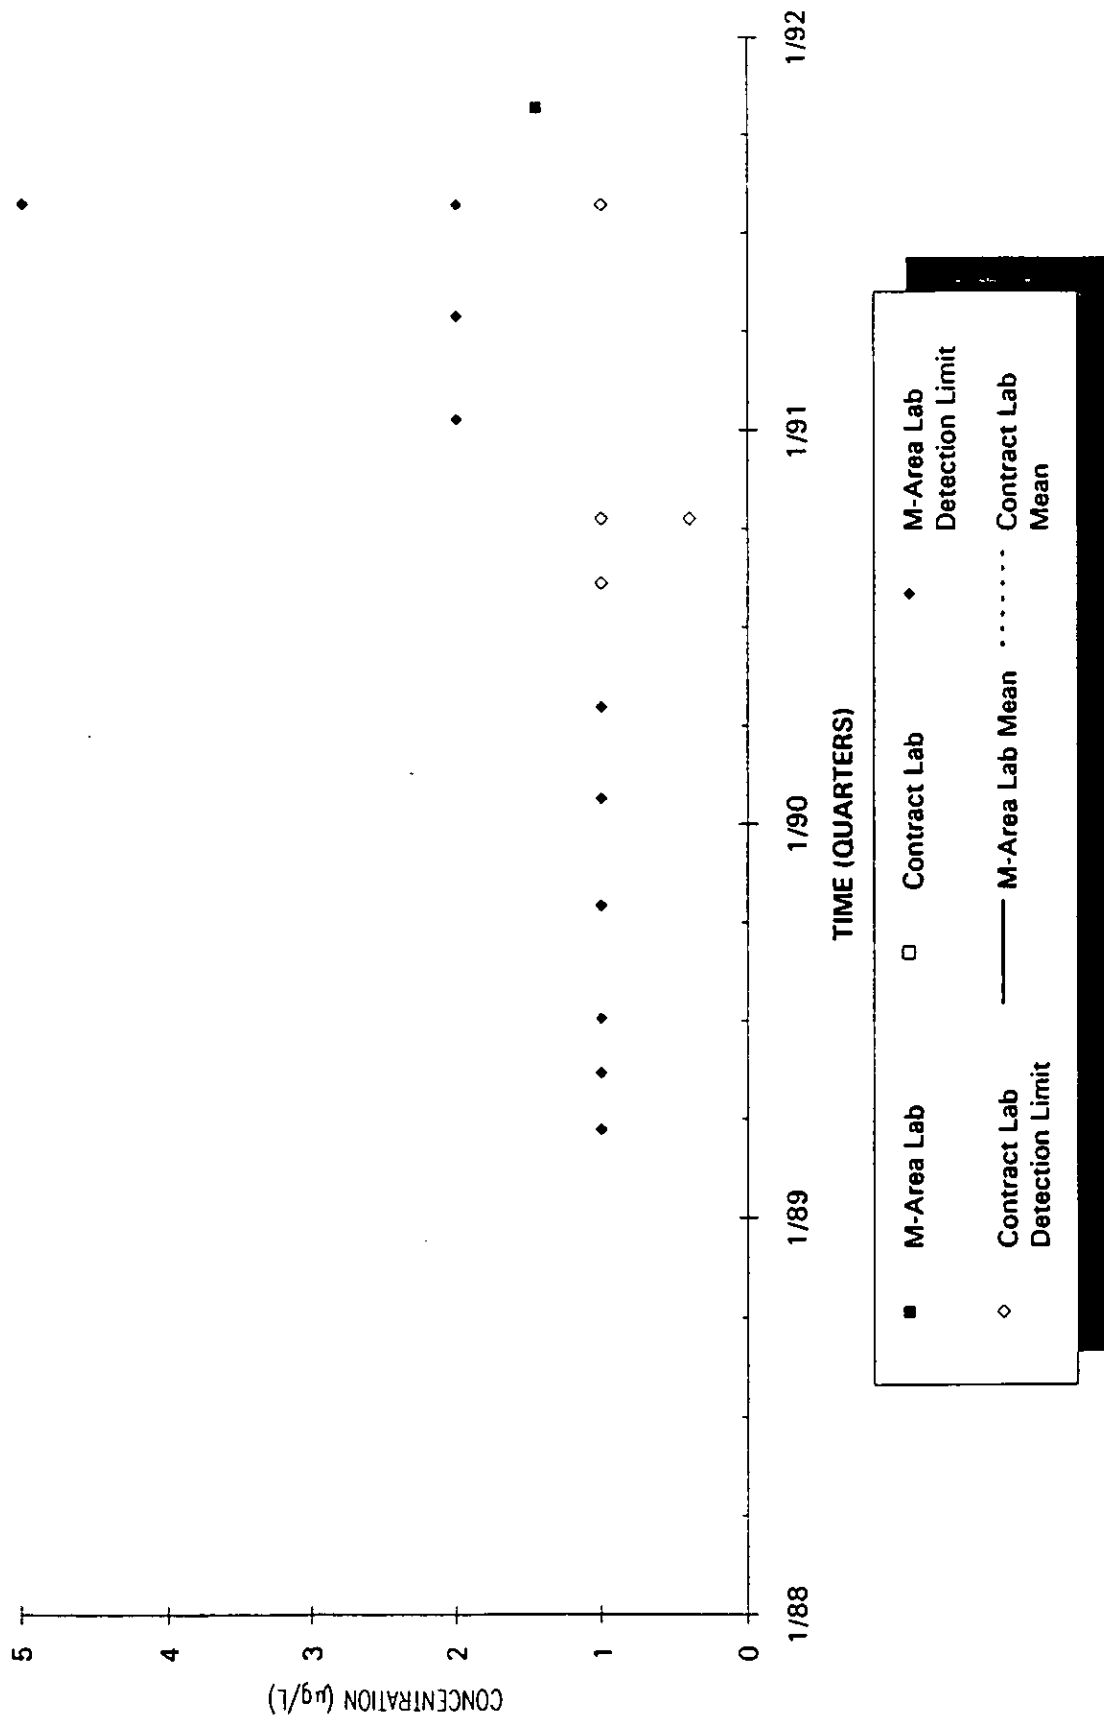

Time Series Plot of Tetrachloroethylene Concentrations Well MSB 73B