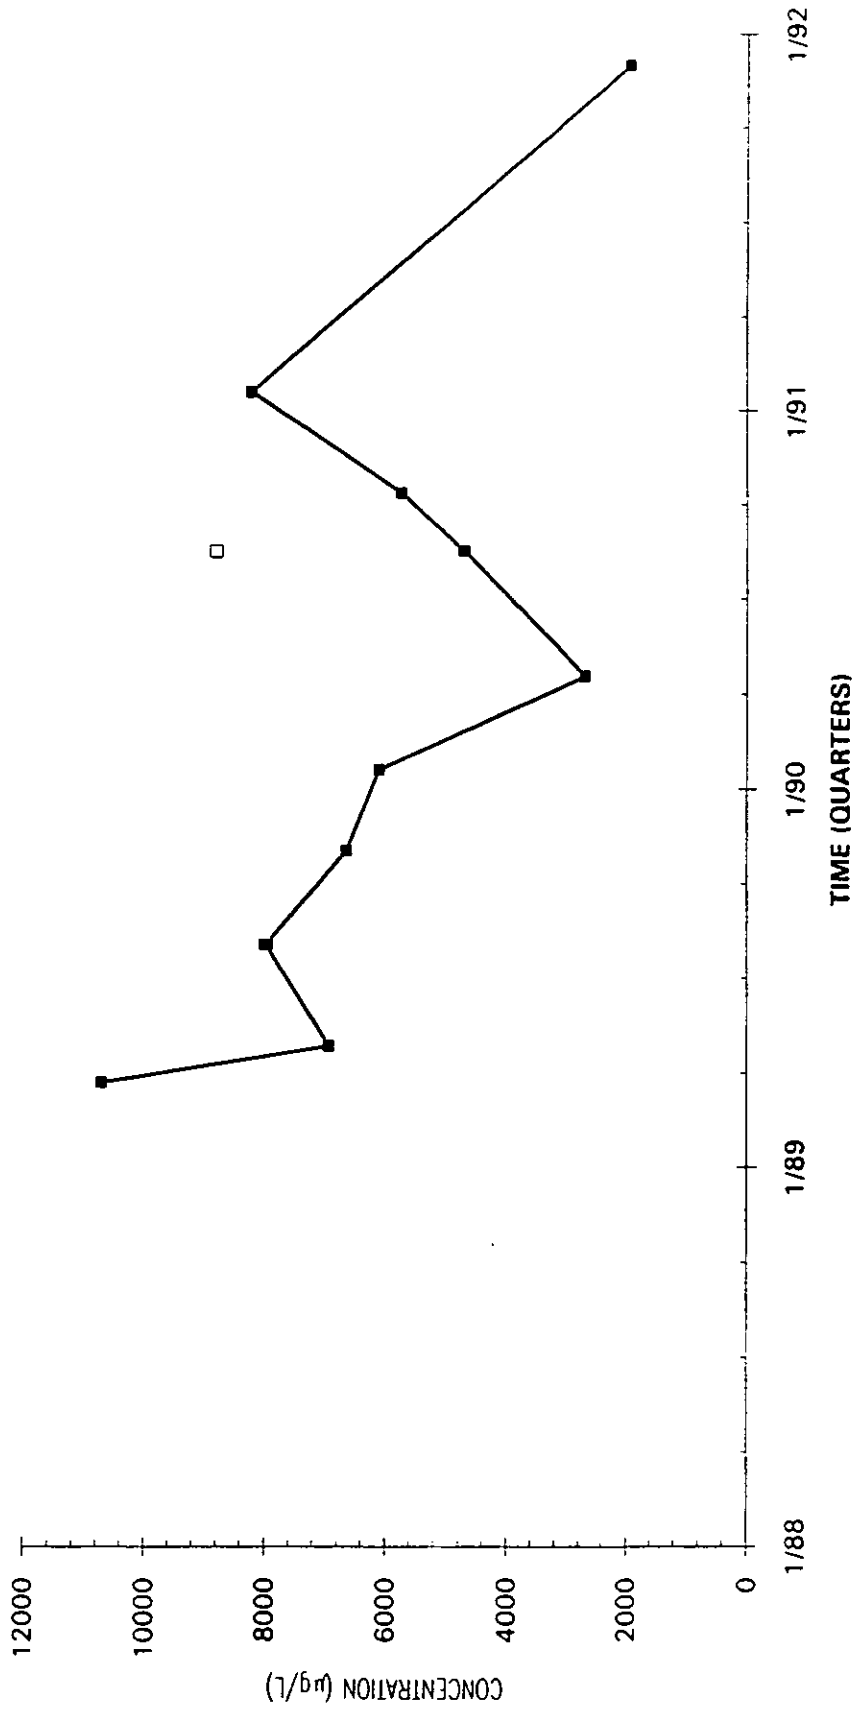

Time Series Plot of Trichloroethylene Concentrations Well MSB 68D

- M-Area Lab
- Contract Lab
- M-Area Lab Detection Limit
- Contract Lab Detection Limit
- M-Area Lab Mean
- ..... Contract Lab Mean