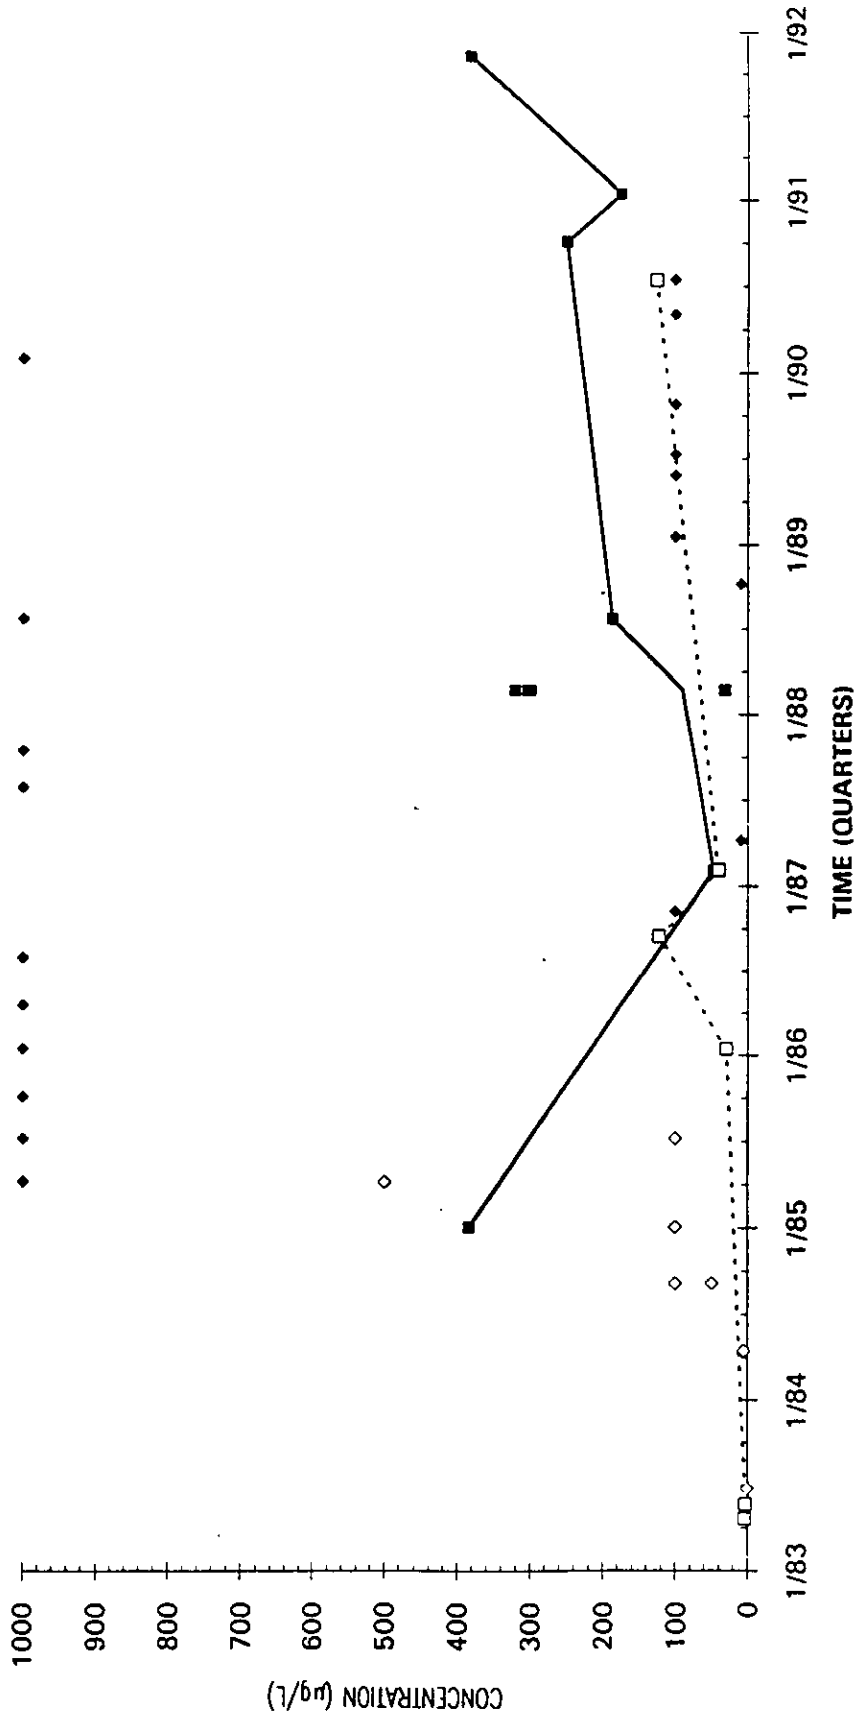

Time Series Plot of Tetrachloroethylene Concentrations Well MSB 16A

- M-Area Lab
- Contract Lab
- M-Area Lab Detection Limit
- Contract Lab Detection Limit
- M-Area Lab Mean
- ..... Contract Lab Mean