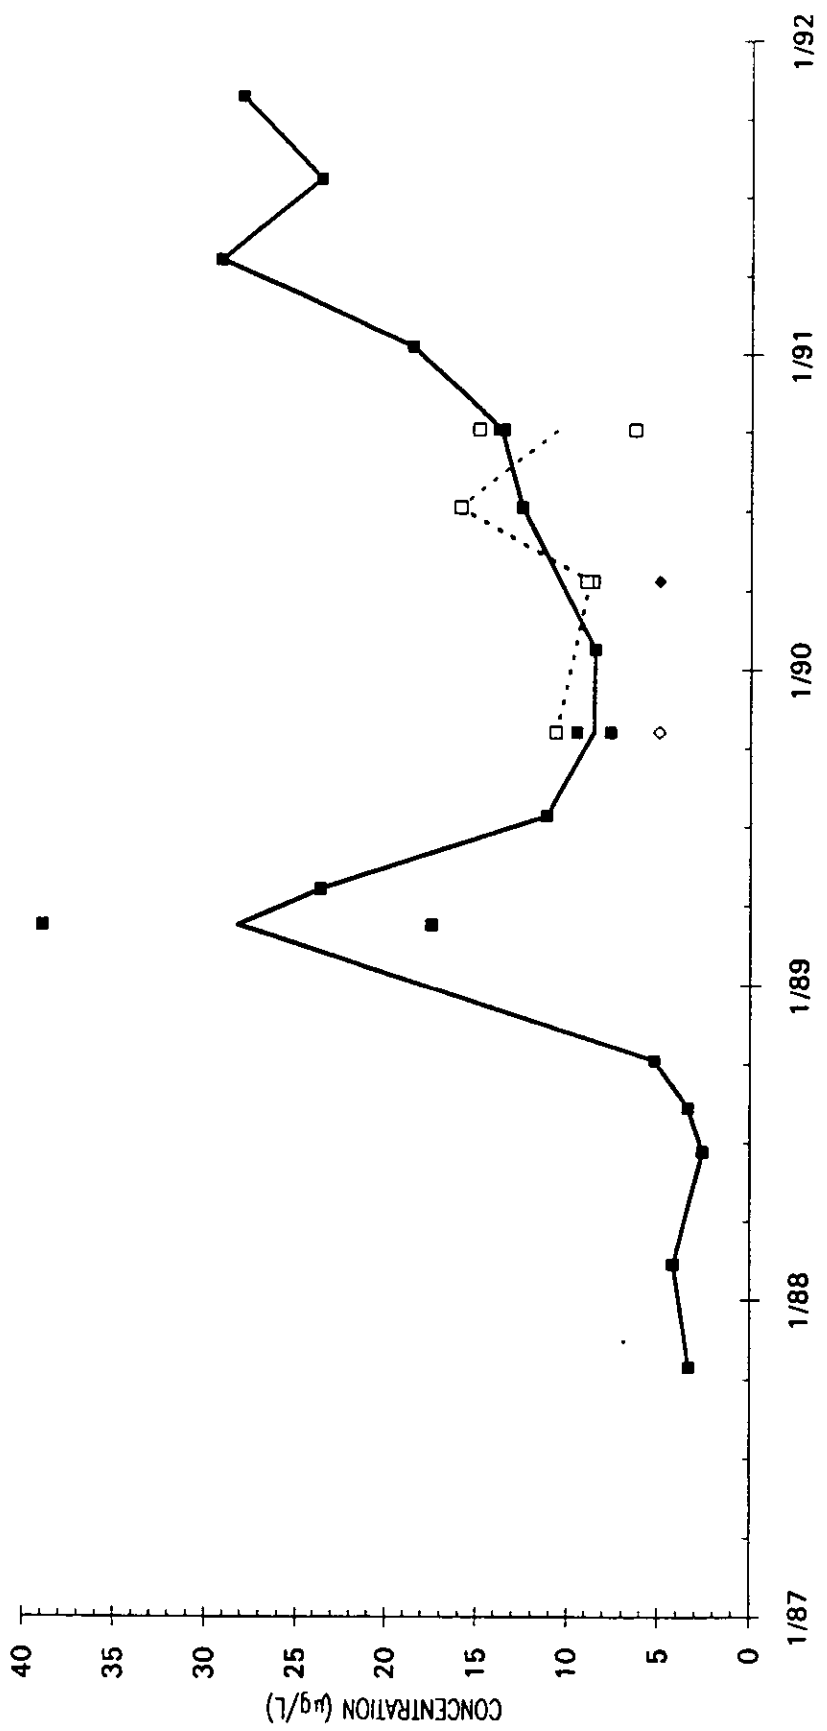

Time Series Plot of Trichloroethylene Concentrations Well MSB 49D

Time Series Plot of Trichloroethylene Concentrations Well MSB 50B

- M-Area Lab
- Contract Lab
- ◆ M-Area Lab Detection Limit
- ◇ Contract Lab Detection Limit
- M-Area Lab Mean
- Contract Lab Mean