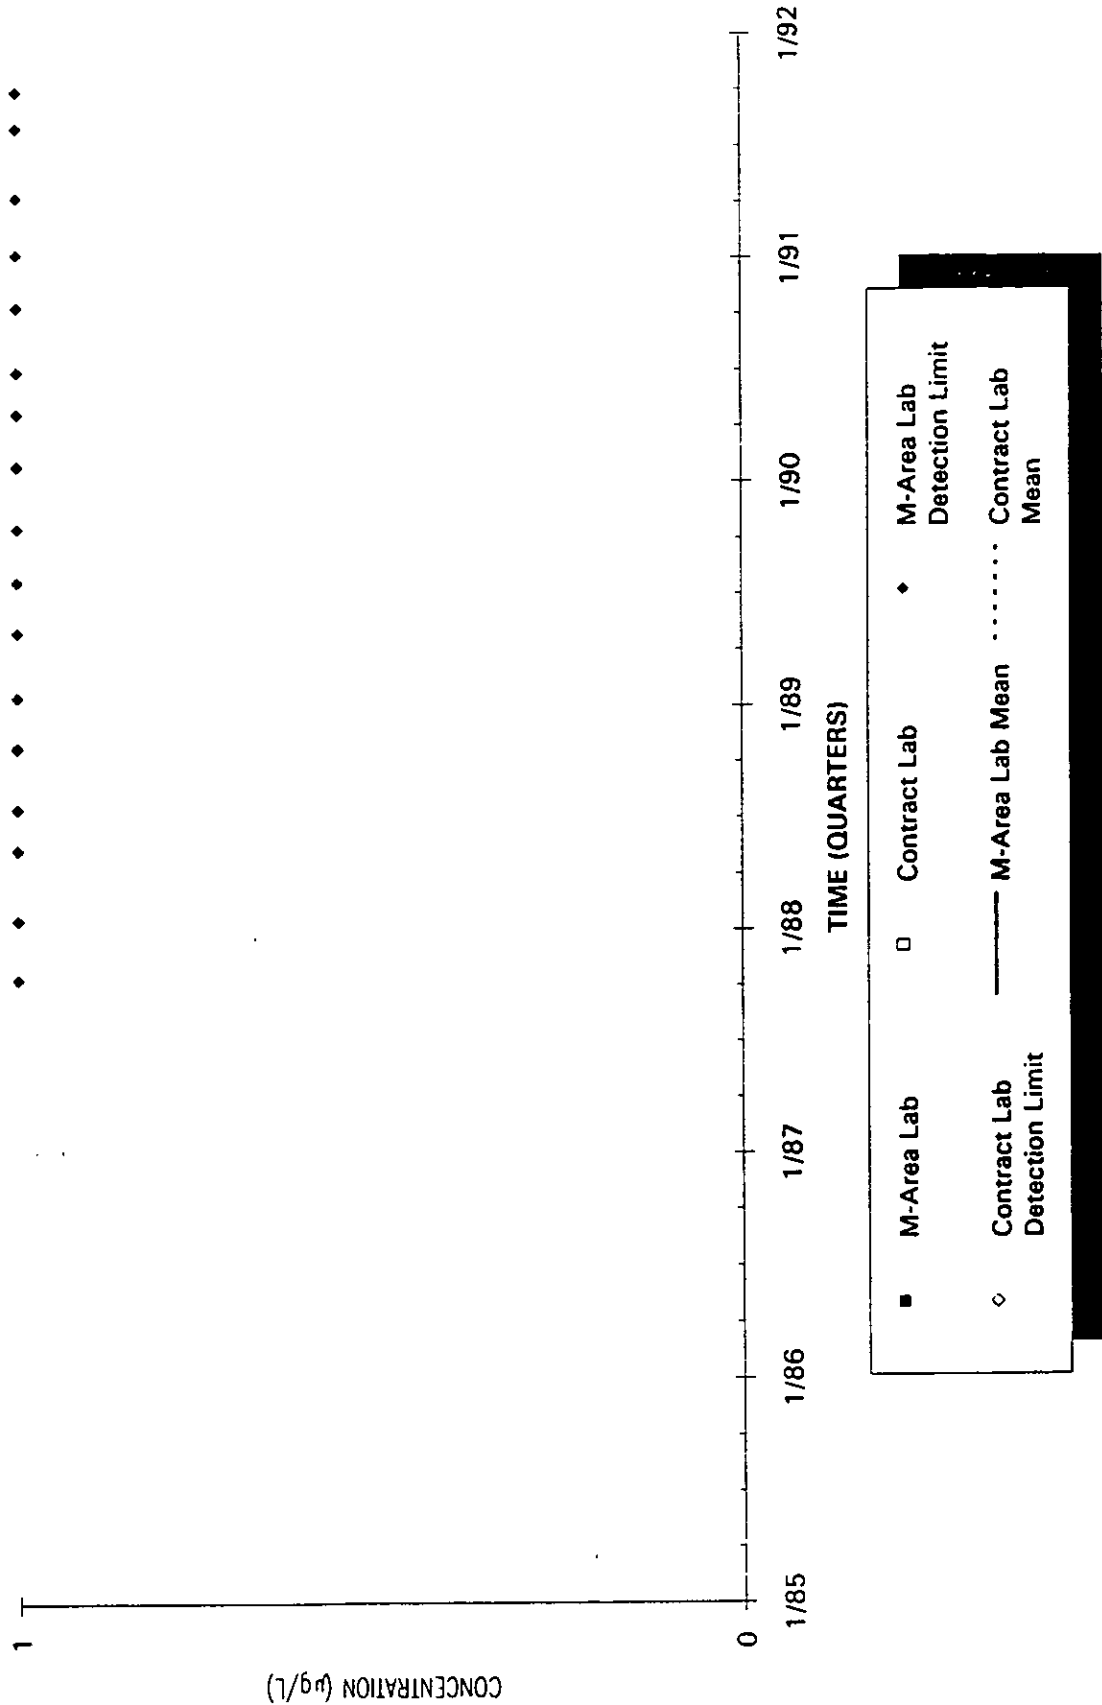

Time Series Plot of Tetrachloroethylene Concentrations Well MSB 54B