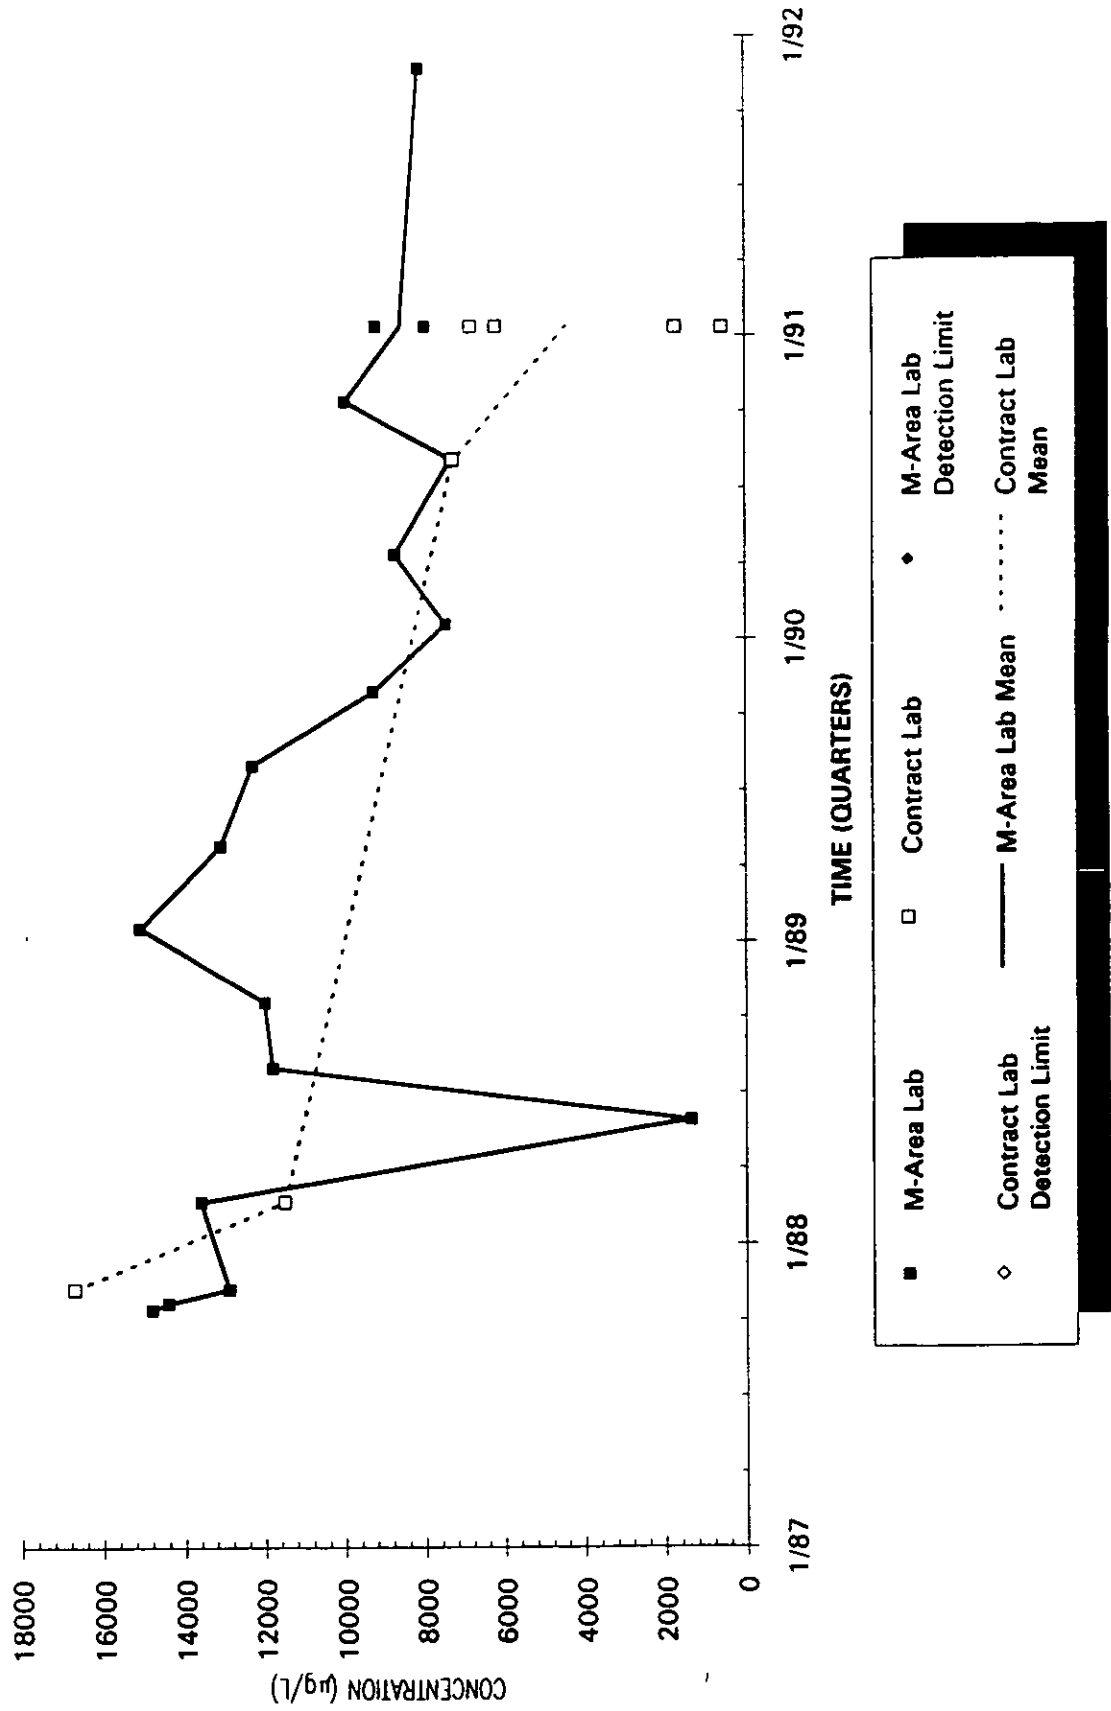

Time Series Plot of Trichloroethylene Concentrations Well MSB 47C