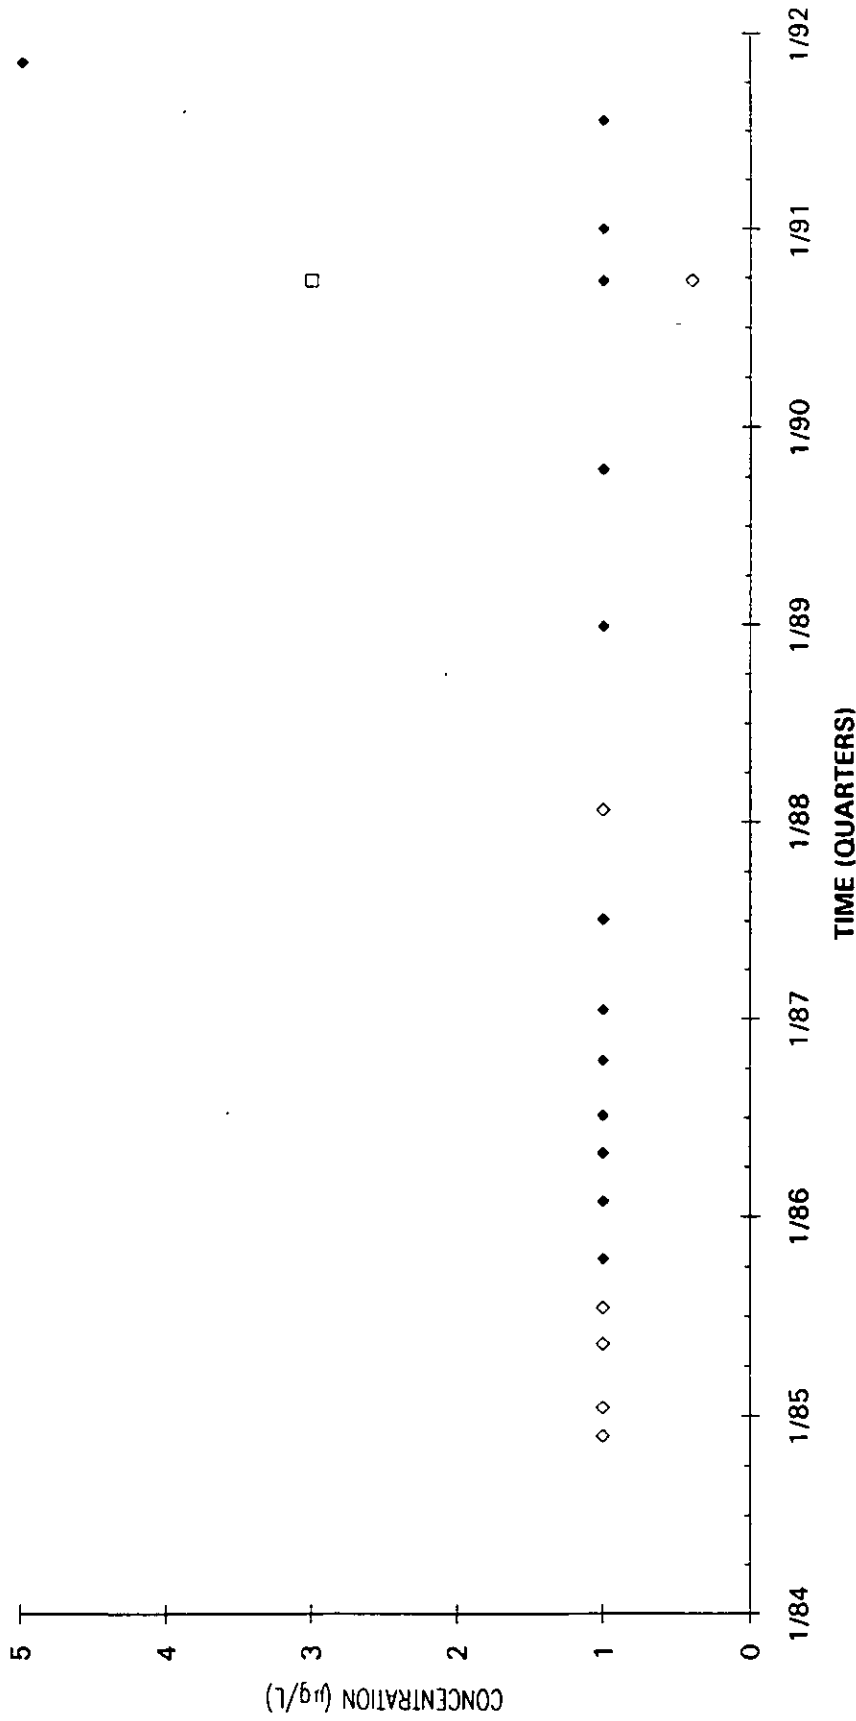

Time Series Plot of Tetrachloroethylene Concentrations Well AC 1A

M-Area Lab
 Contract Lab
 M-Area Lab Mean
 Contract Lab Detection Limit