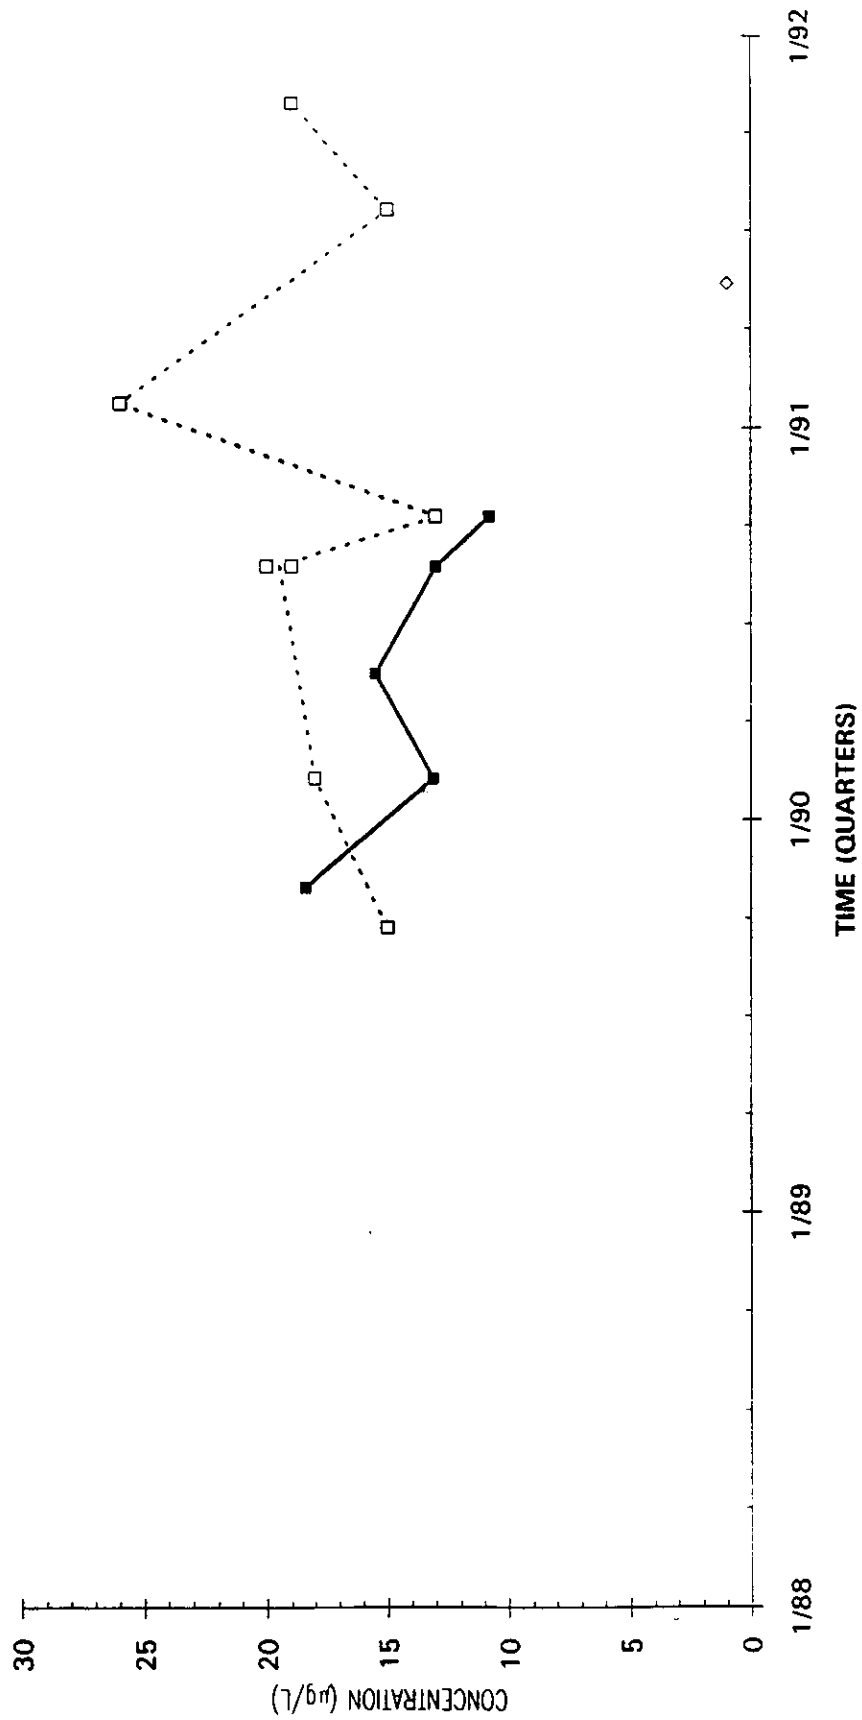

Time Series Plot of Tetrachloroethylene Concentrations Well ABP 3C

- M-Area Lab
- Contract Lab
- ◆ M-Area Lab Detection Limit
- ◇ Contract Lab Detection Limit
- M-Area Lab Mean
- Contract Lab Mean

Time Series Plot of Tetrachloroethylene Concentrations Well ABP 4