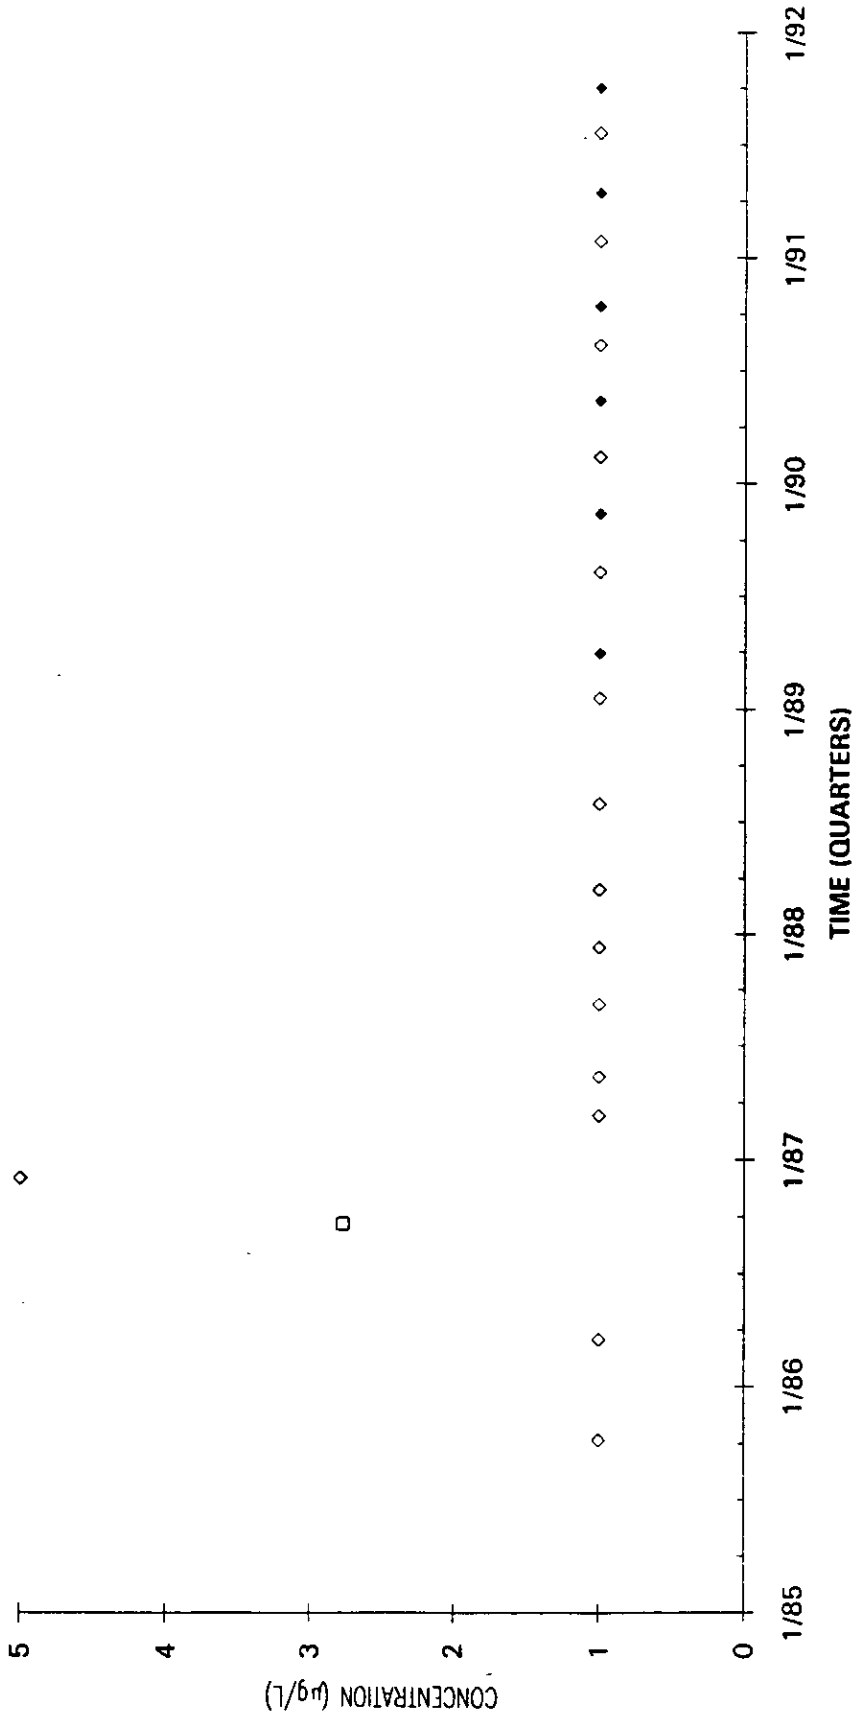

Time Series Plot of Tetrachloroethylene Concentrations Well SRW 10

- M-Area Lab
- Contract Lab
- M-Area Lab Detection Limit
- Contract Lab Detection Limit
- ----- M-Area Lab Mean
- ..... Contract Lab Mean