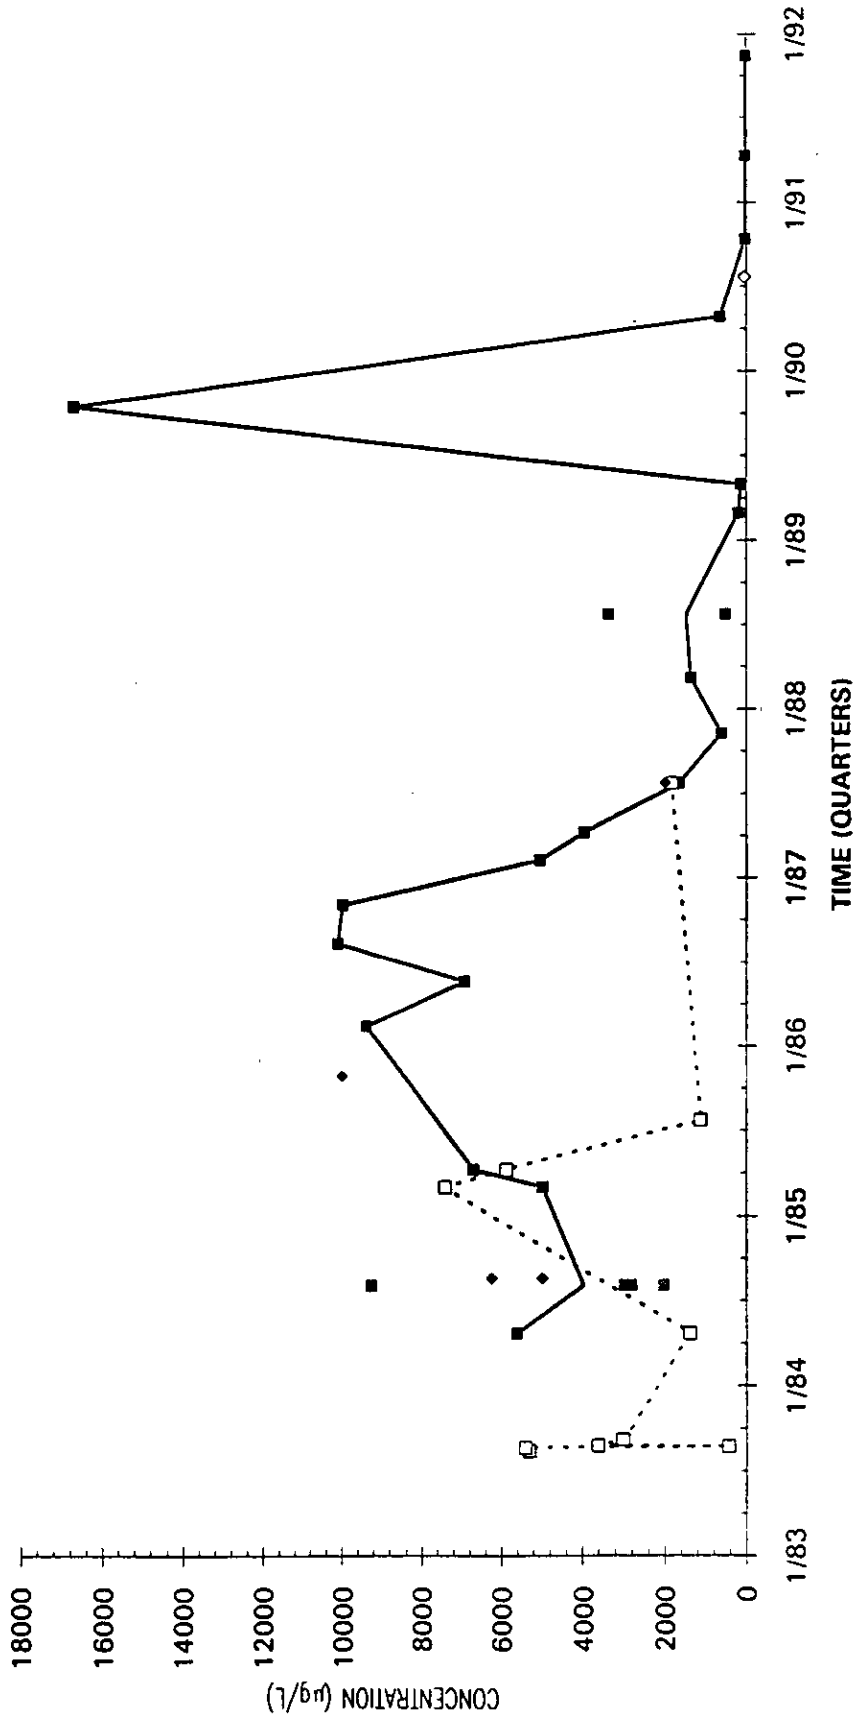

Time Series Plot of Tetrachloroethylene Concentrations Well MSB 34B