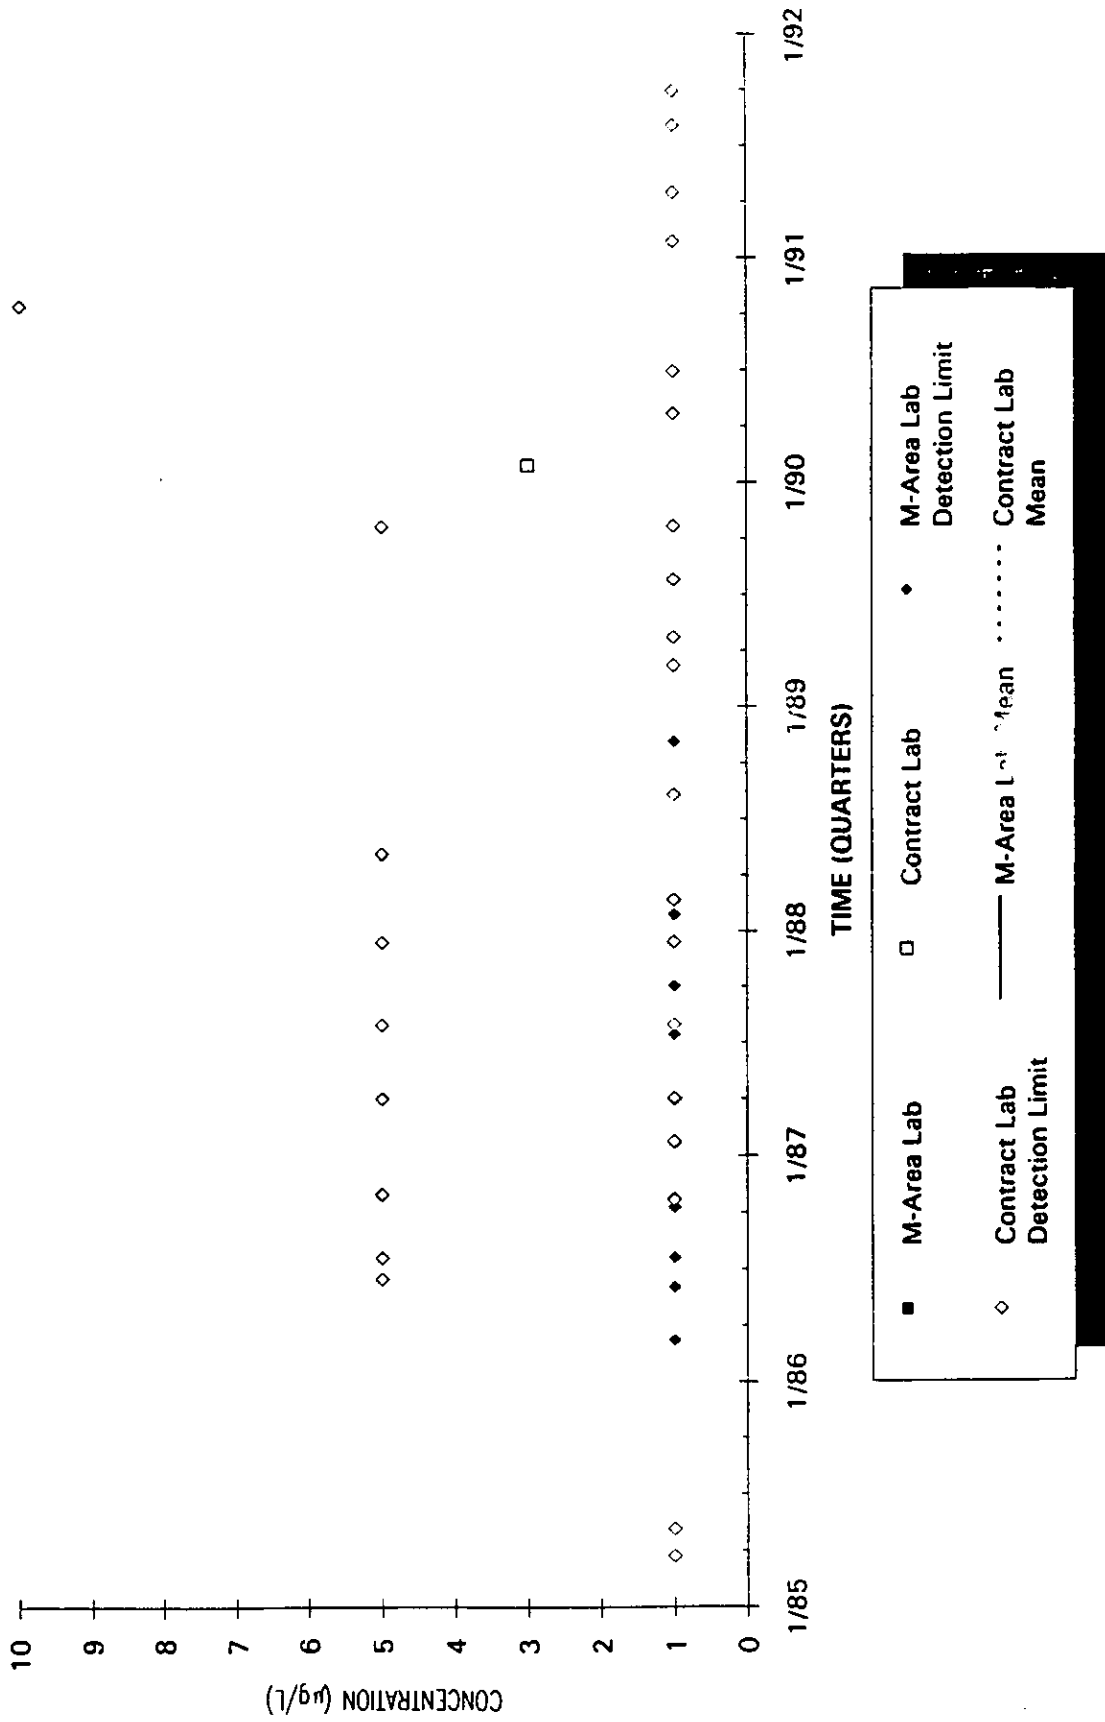

Time Series Plot of Tetrachloroethylene Concentrations Well MSB 29D