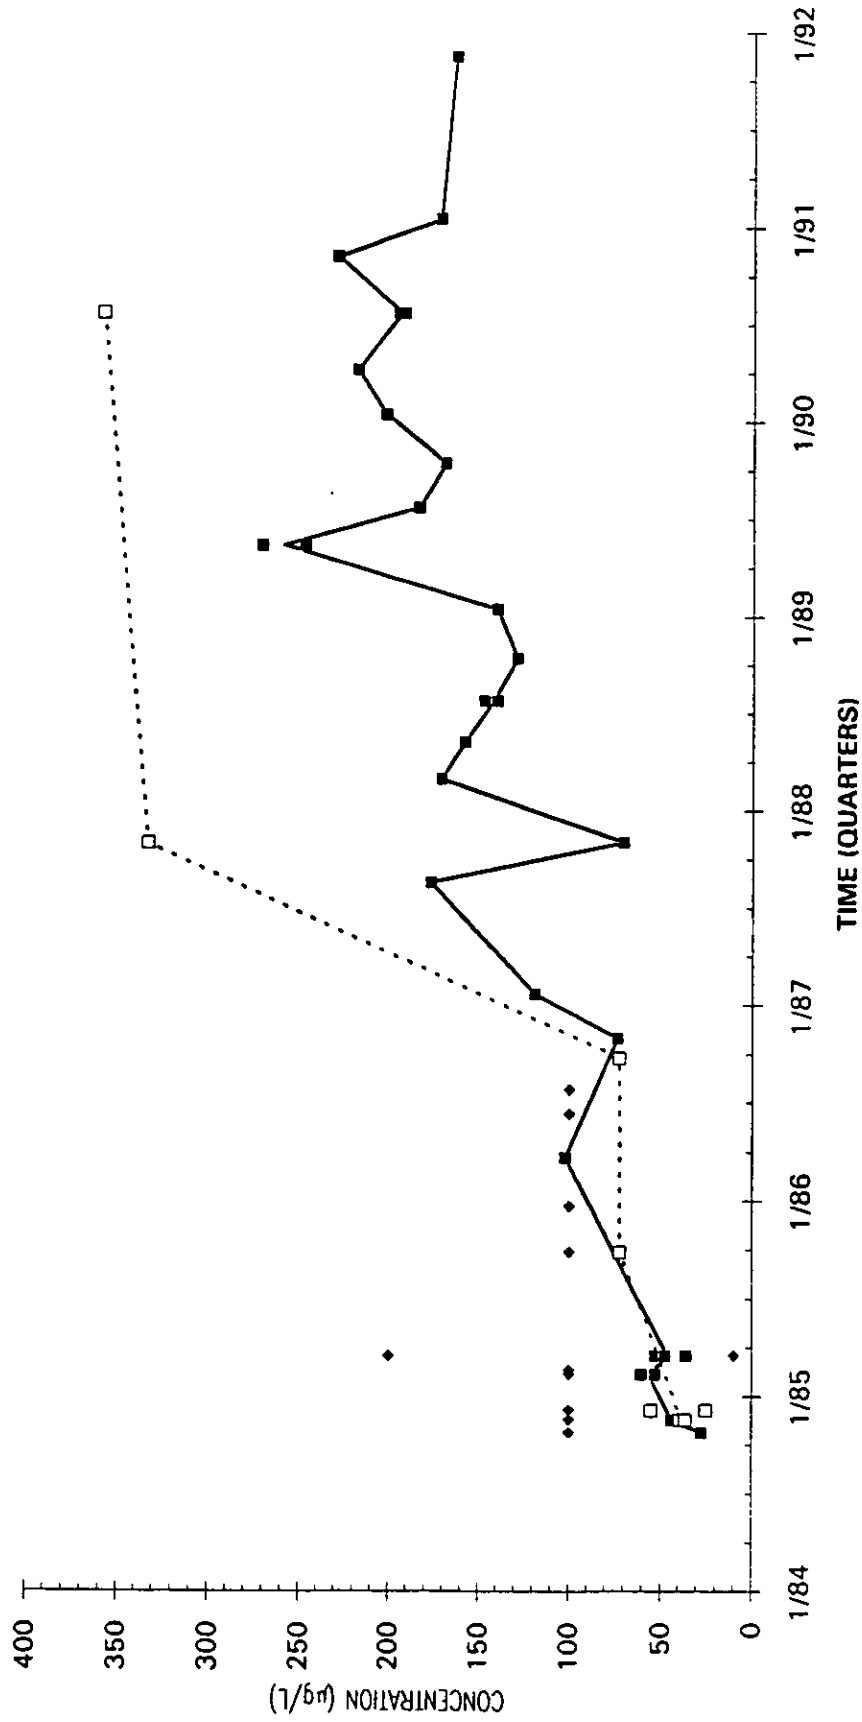

Time Series Plot of Tetrachloroethylene Concentrations Well MSB 45A

- M-Area Lab
- Contract Lab
- M-Area Lab Detection Limit
- Contract Lab Detection Limit
- M-Area Lab Mean
- ..... Contract Lab Mean