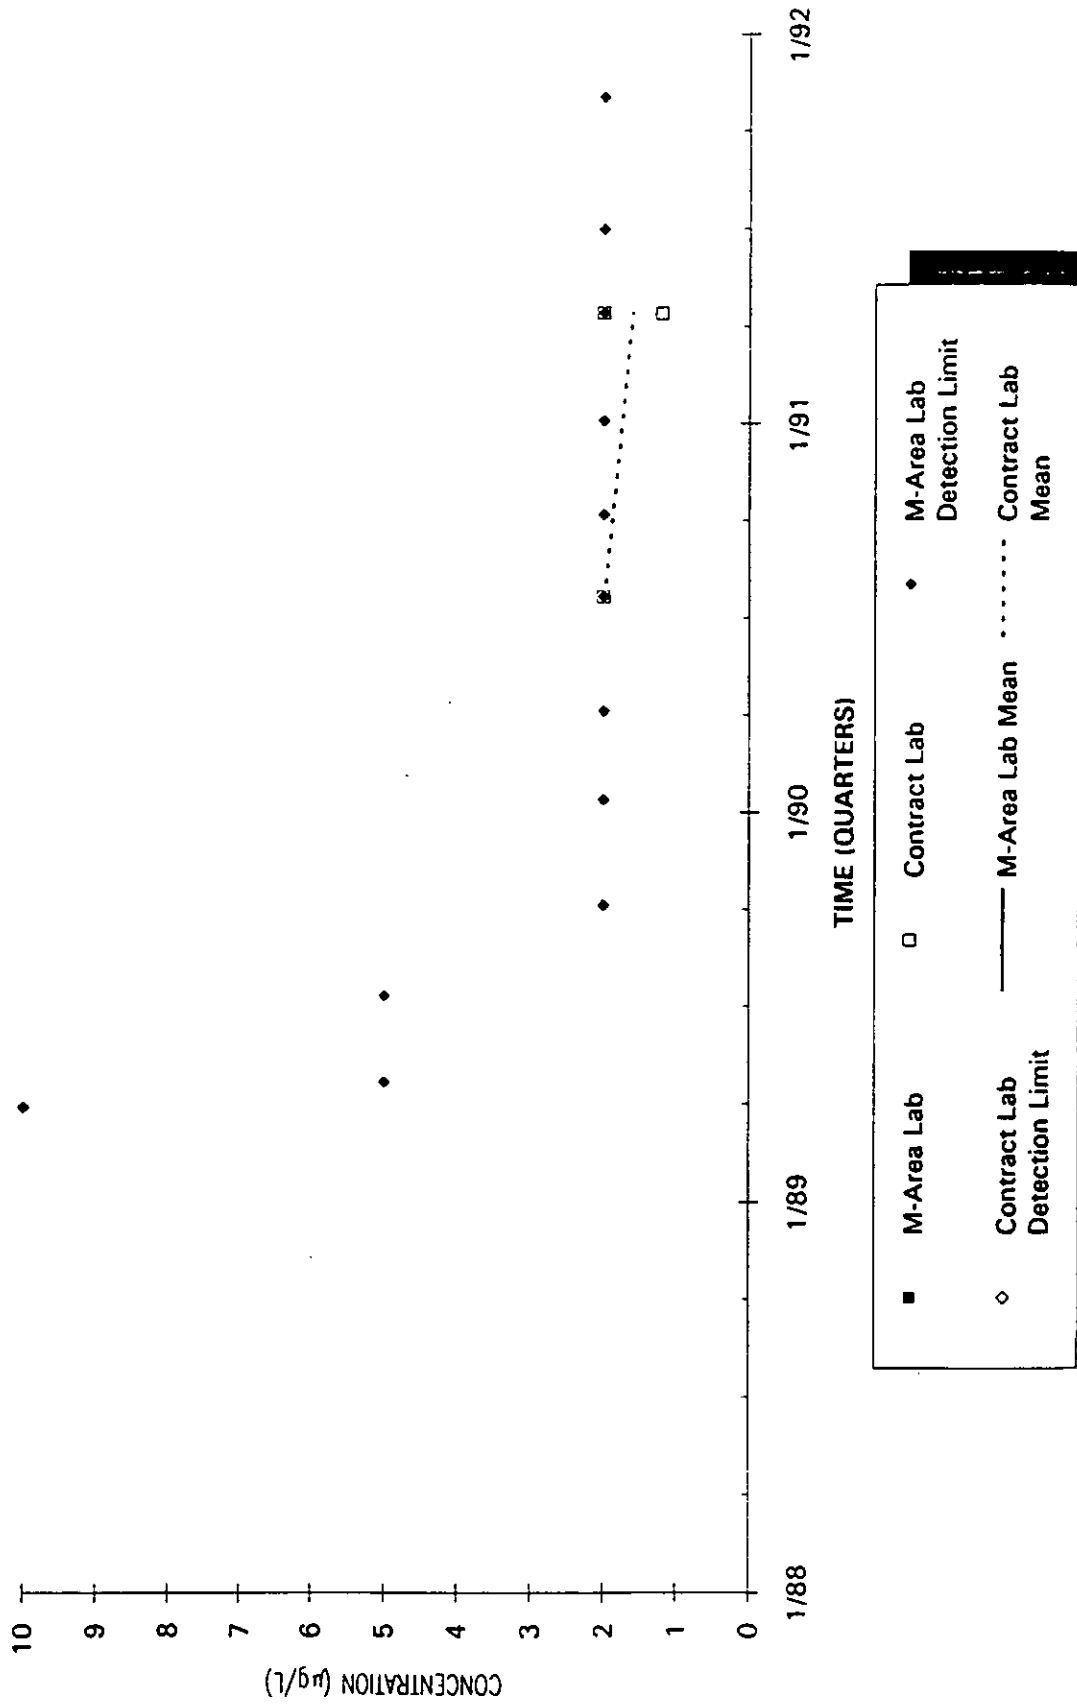

Time Series Plot of Tetrachloroethylene Concentrations Well MSB 26B