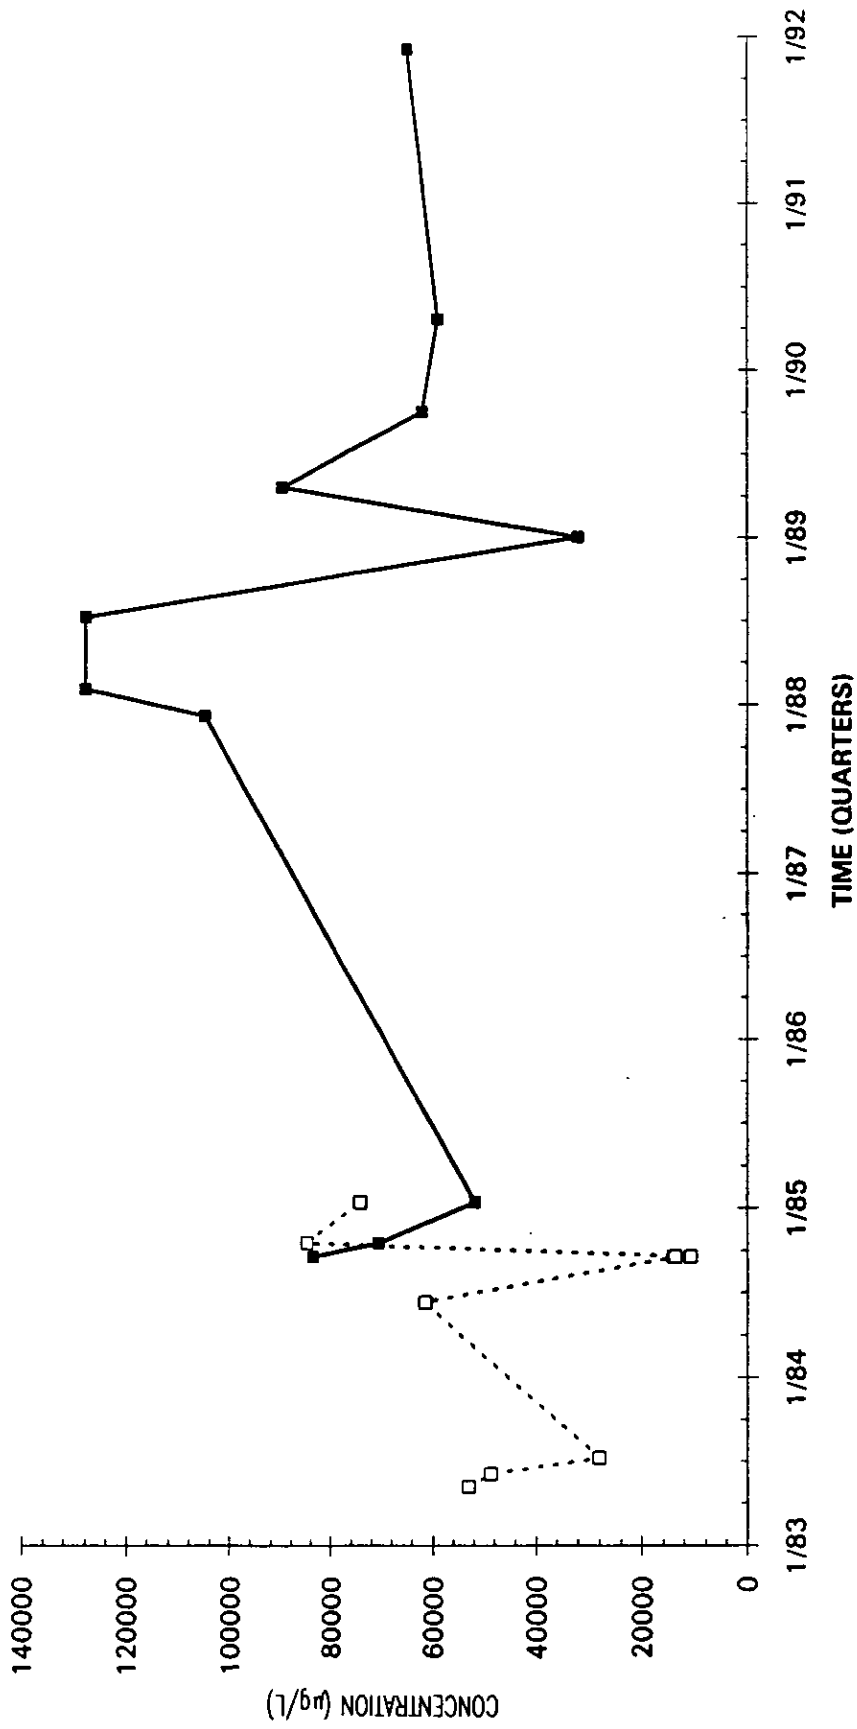

Time Series Plot of Trichloroethylene Concentrations Well MSB 27A

- M-Area Lab
- Contract Lab
- Contract Lab Mean
- ..... M-Area Lab Mean
- Contract Lab Detection Limit
- ..... M-Area Lab Detection Limit