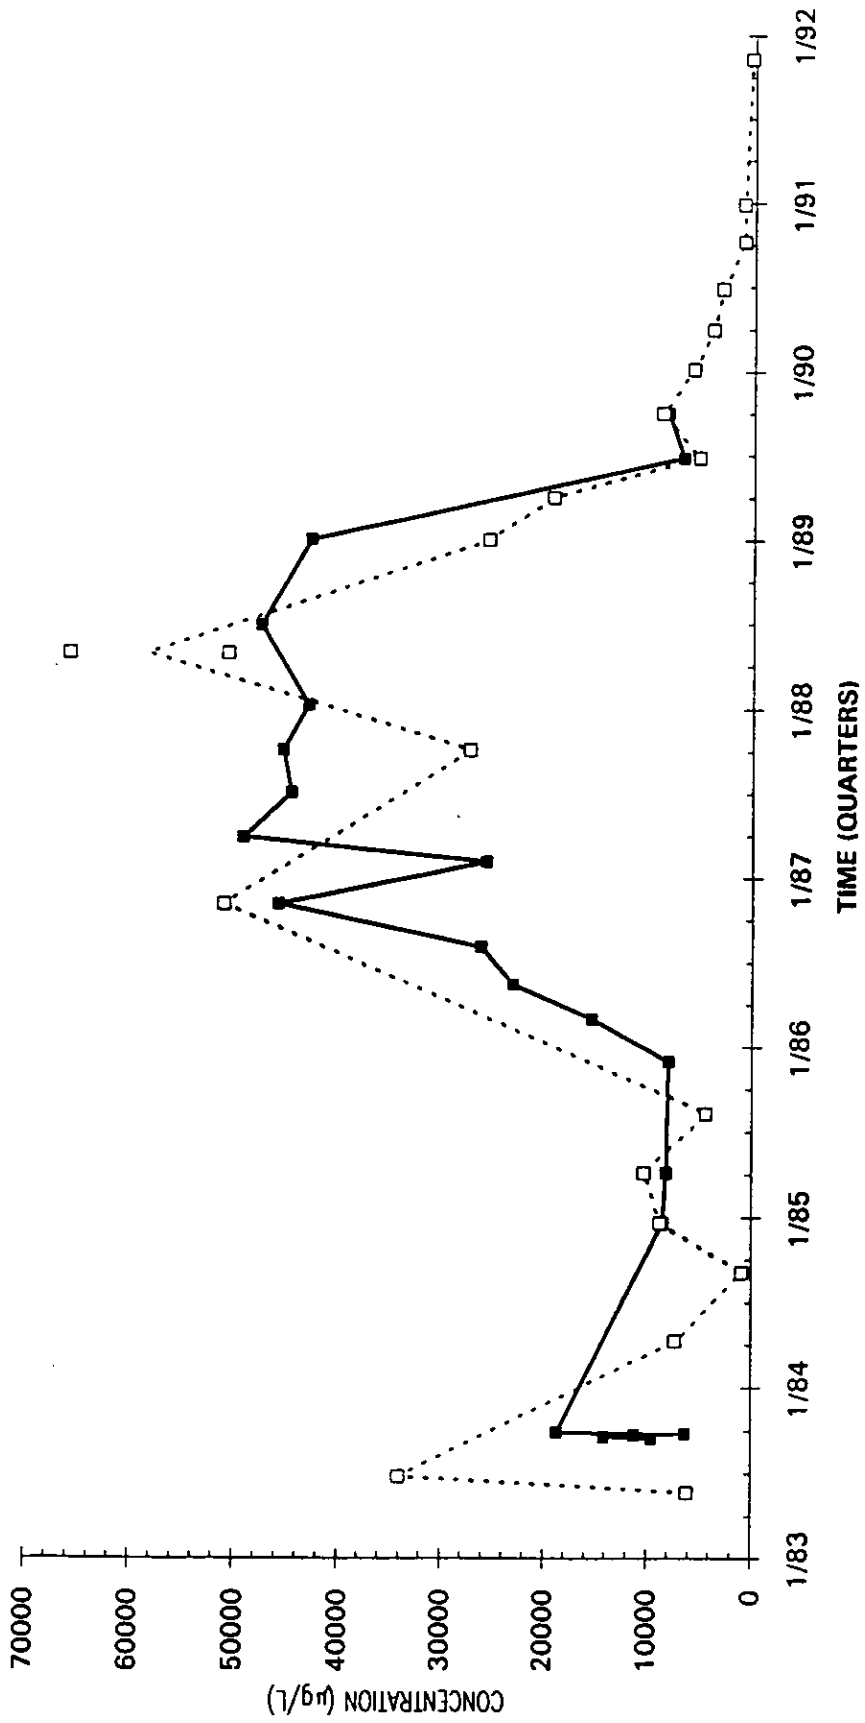

Time Series Plot of Trichloroethylene Concentrations Well MSB 11D

- M-Area Lab
- Contract Lab
- M-Area Lab Detection Limit
- Contract Lab Detection Limit
- M-Area Lab Mean
- ..... Contract Lab Mean