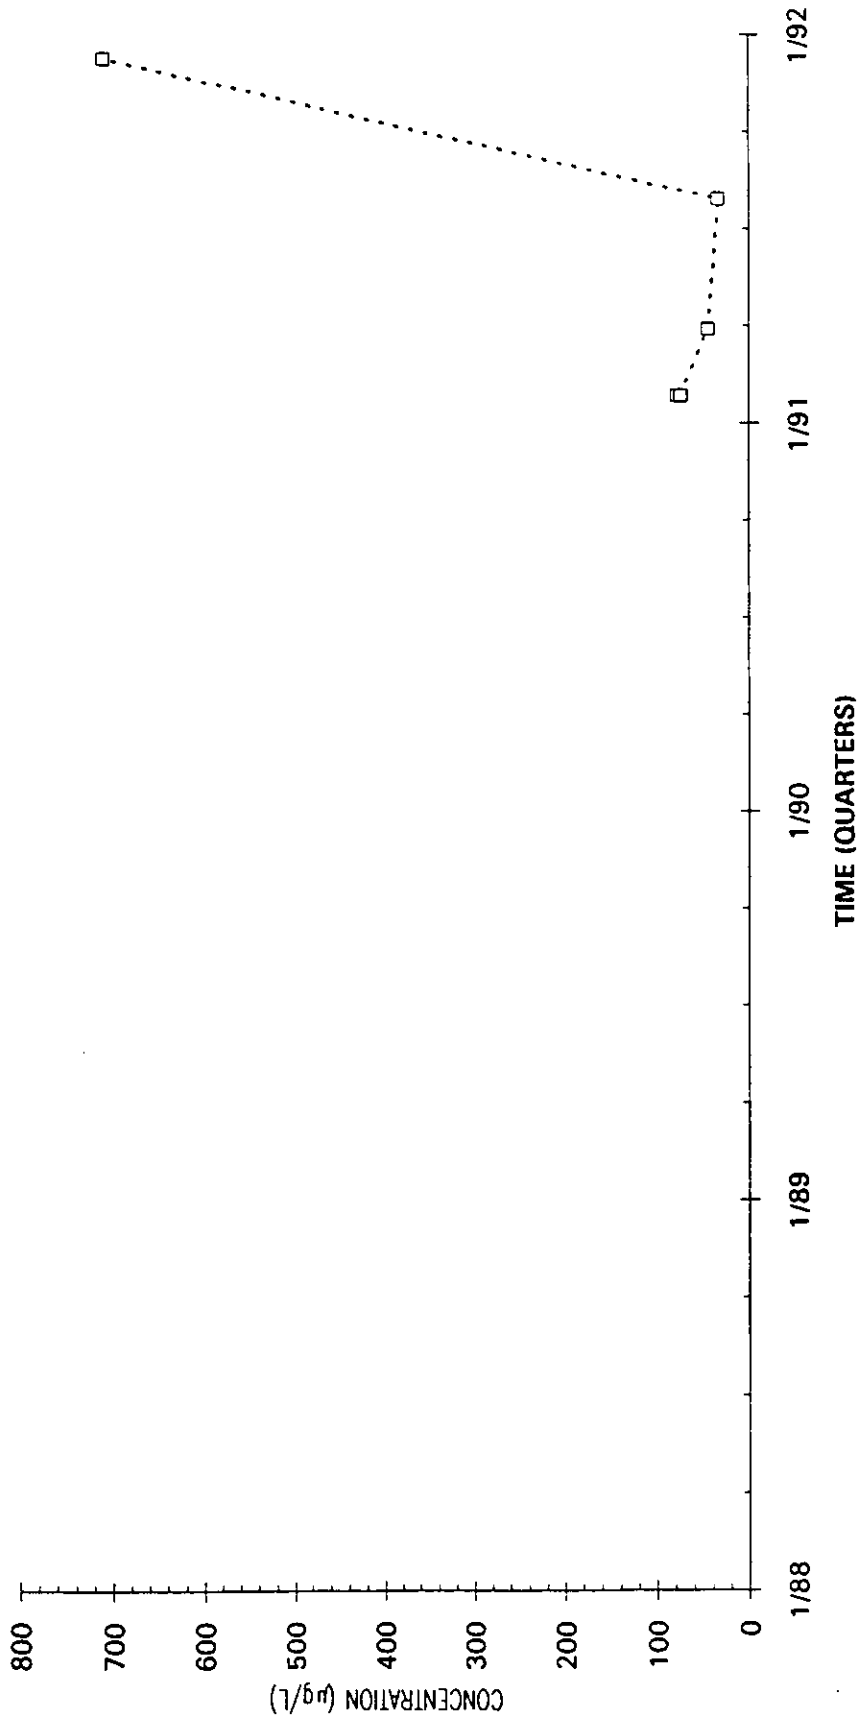

Time Series Plot of Tetrachloroethylene Concentrations Well MSB 3B

■	M-Area Lab	□	Contract Lab
◆	M-Area Lab	◆	M-Area Lab
◇	Contract Lab	—	M-Area Lab Mean
—	Contract Lab	.....	Contract Lab
—	Detection Limit	—	Mean
—	Detection Limit	—	Detection Limit