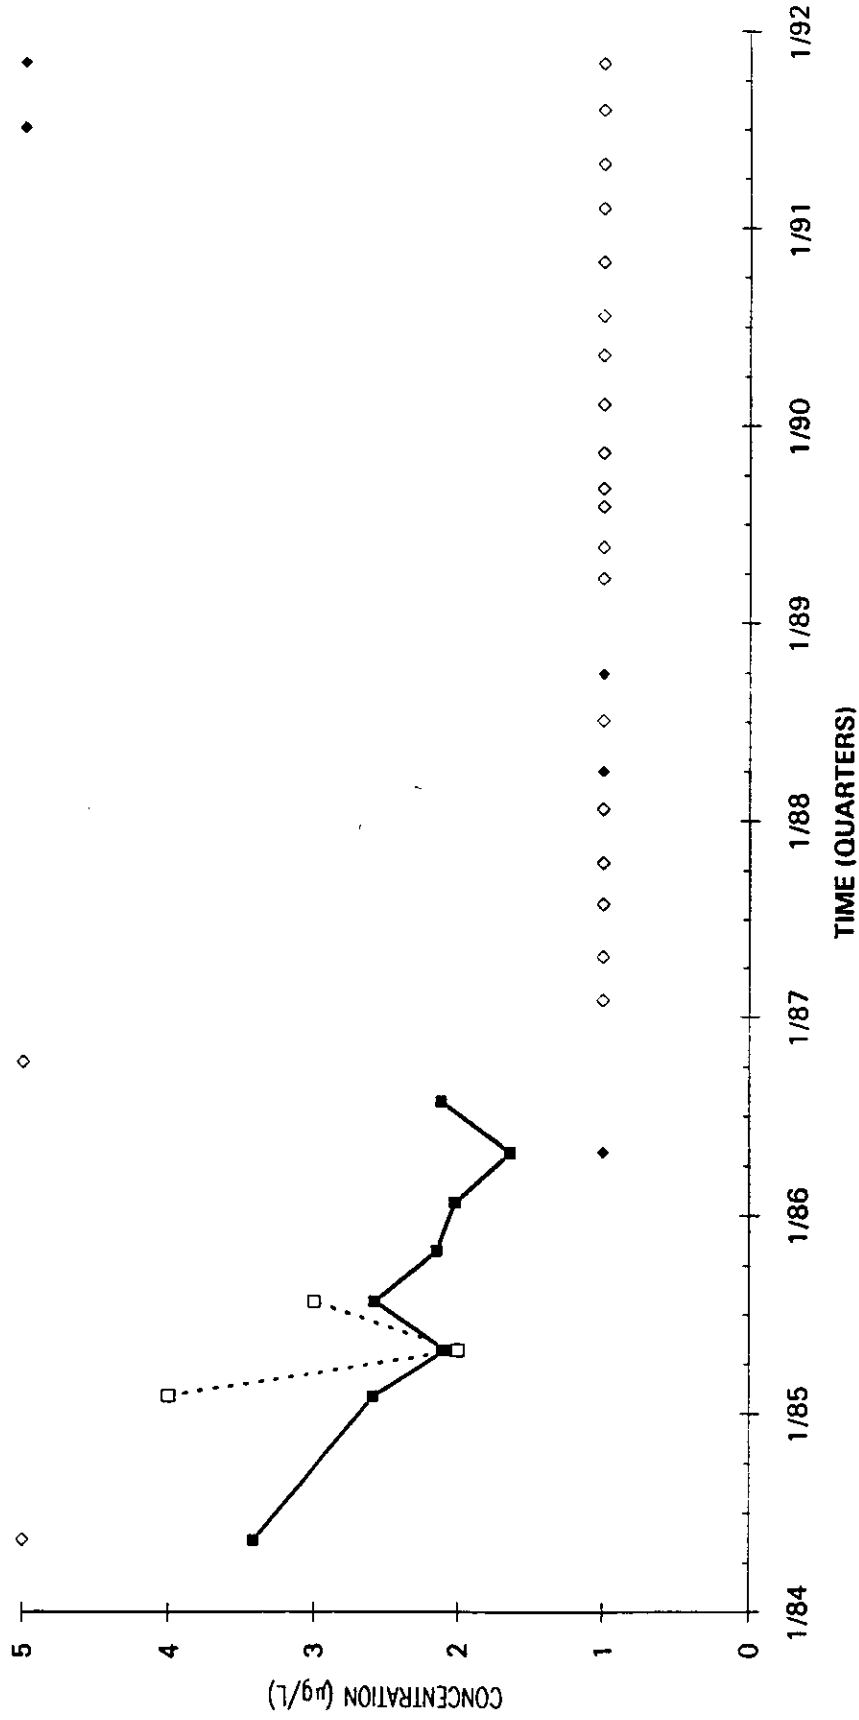

Time Series Plot of Tetrachloroethylene Concentrations Well ASB 3A