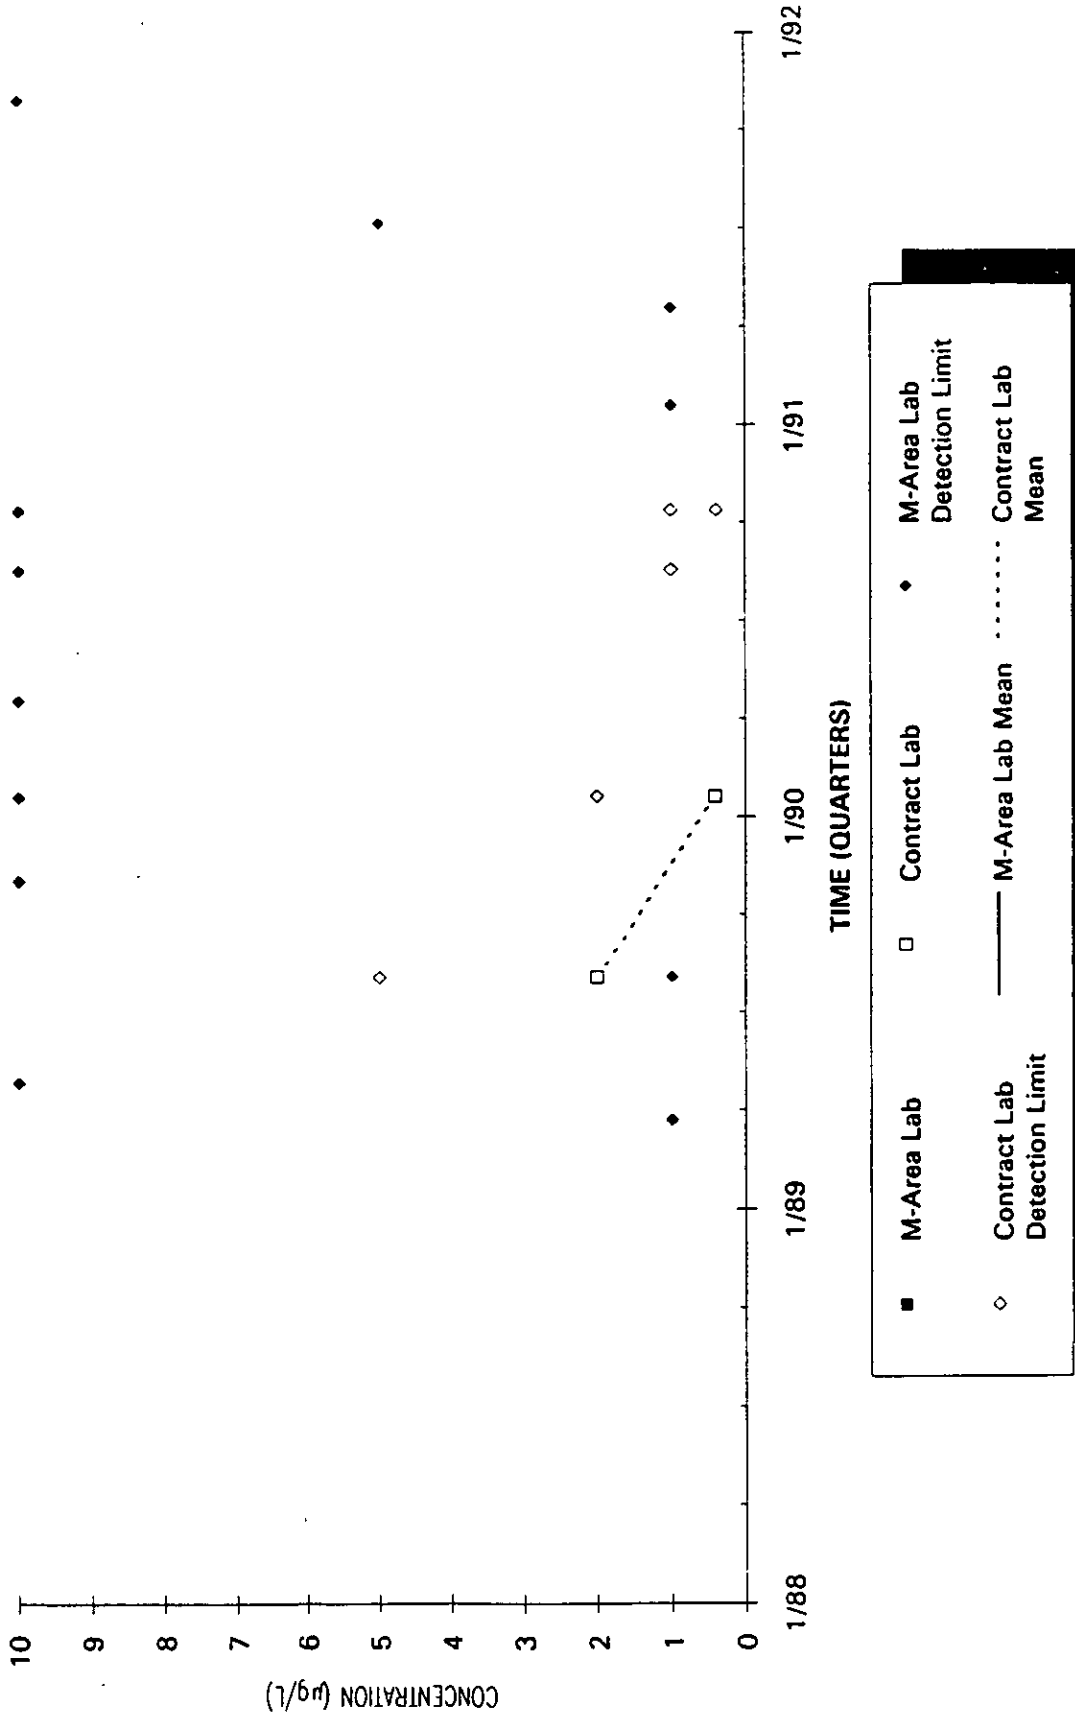

Time Series Plot of Tetrachloroethylene Concentrations Well MSB 67B