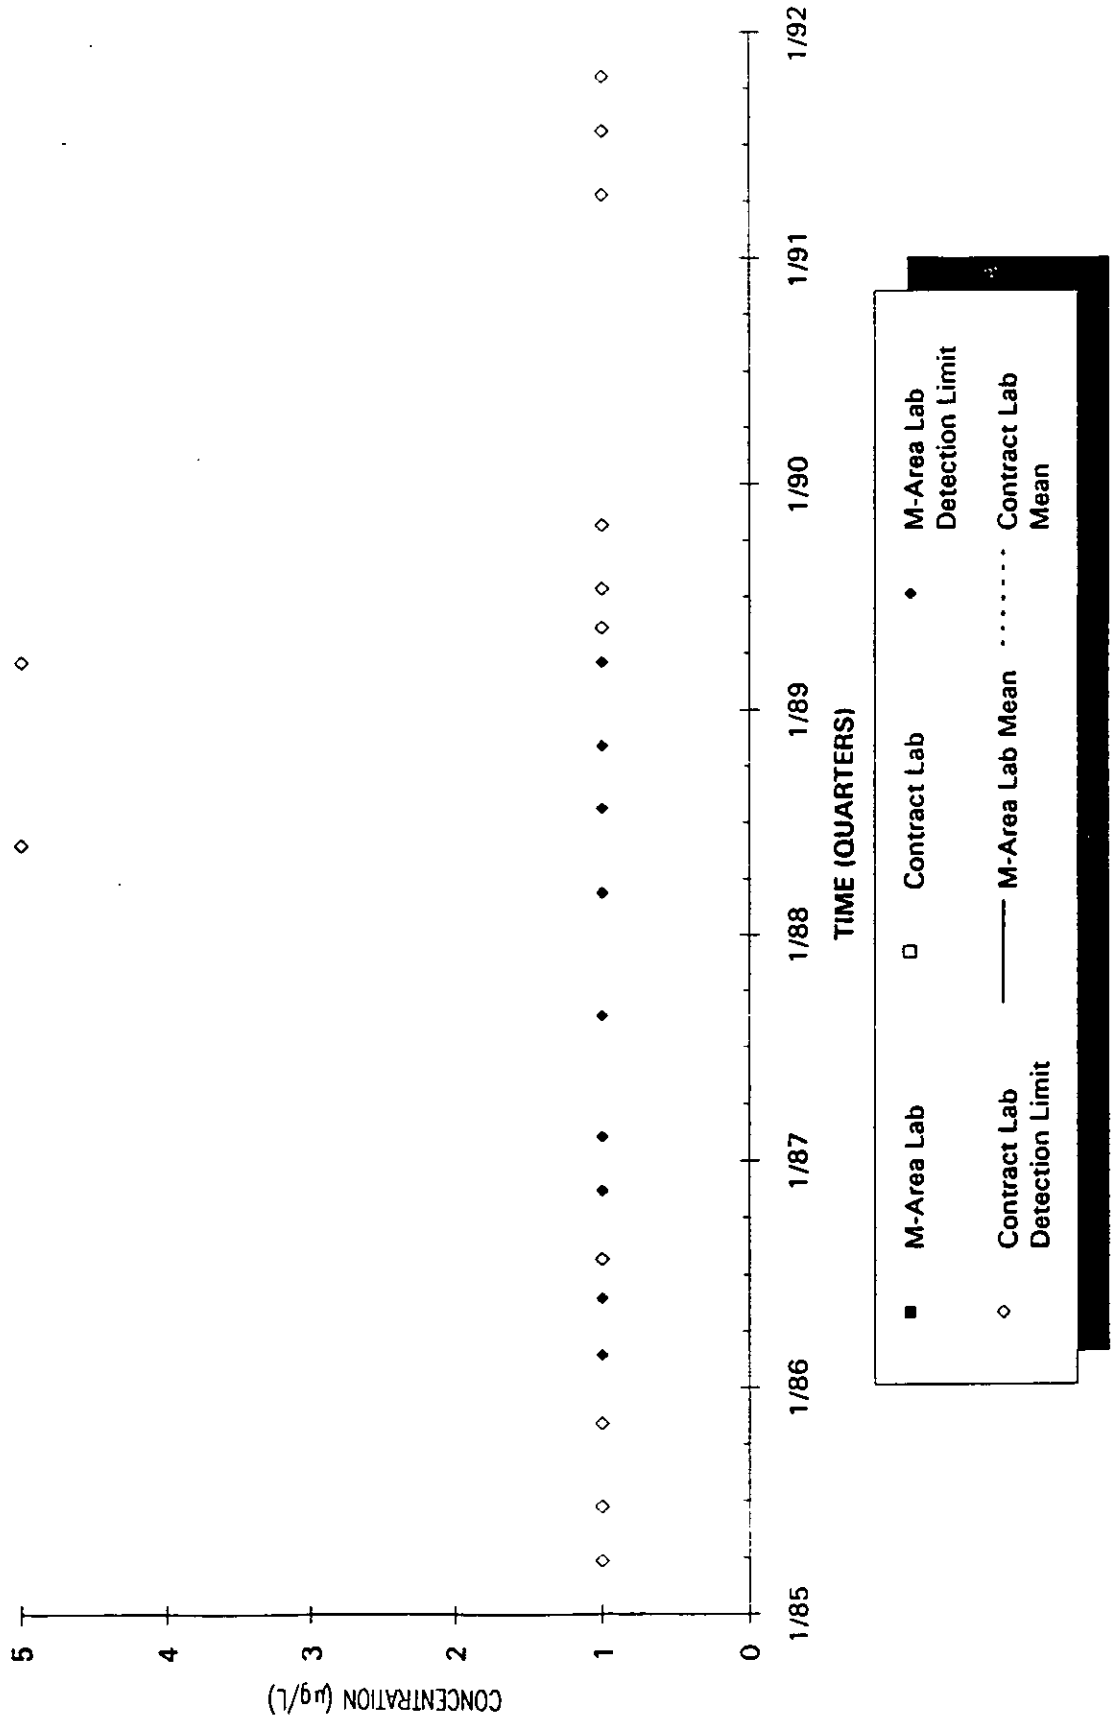

Time Series Plot of Tetrachloroethylene Concentrations Well MSB 36D