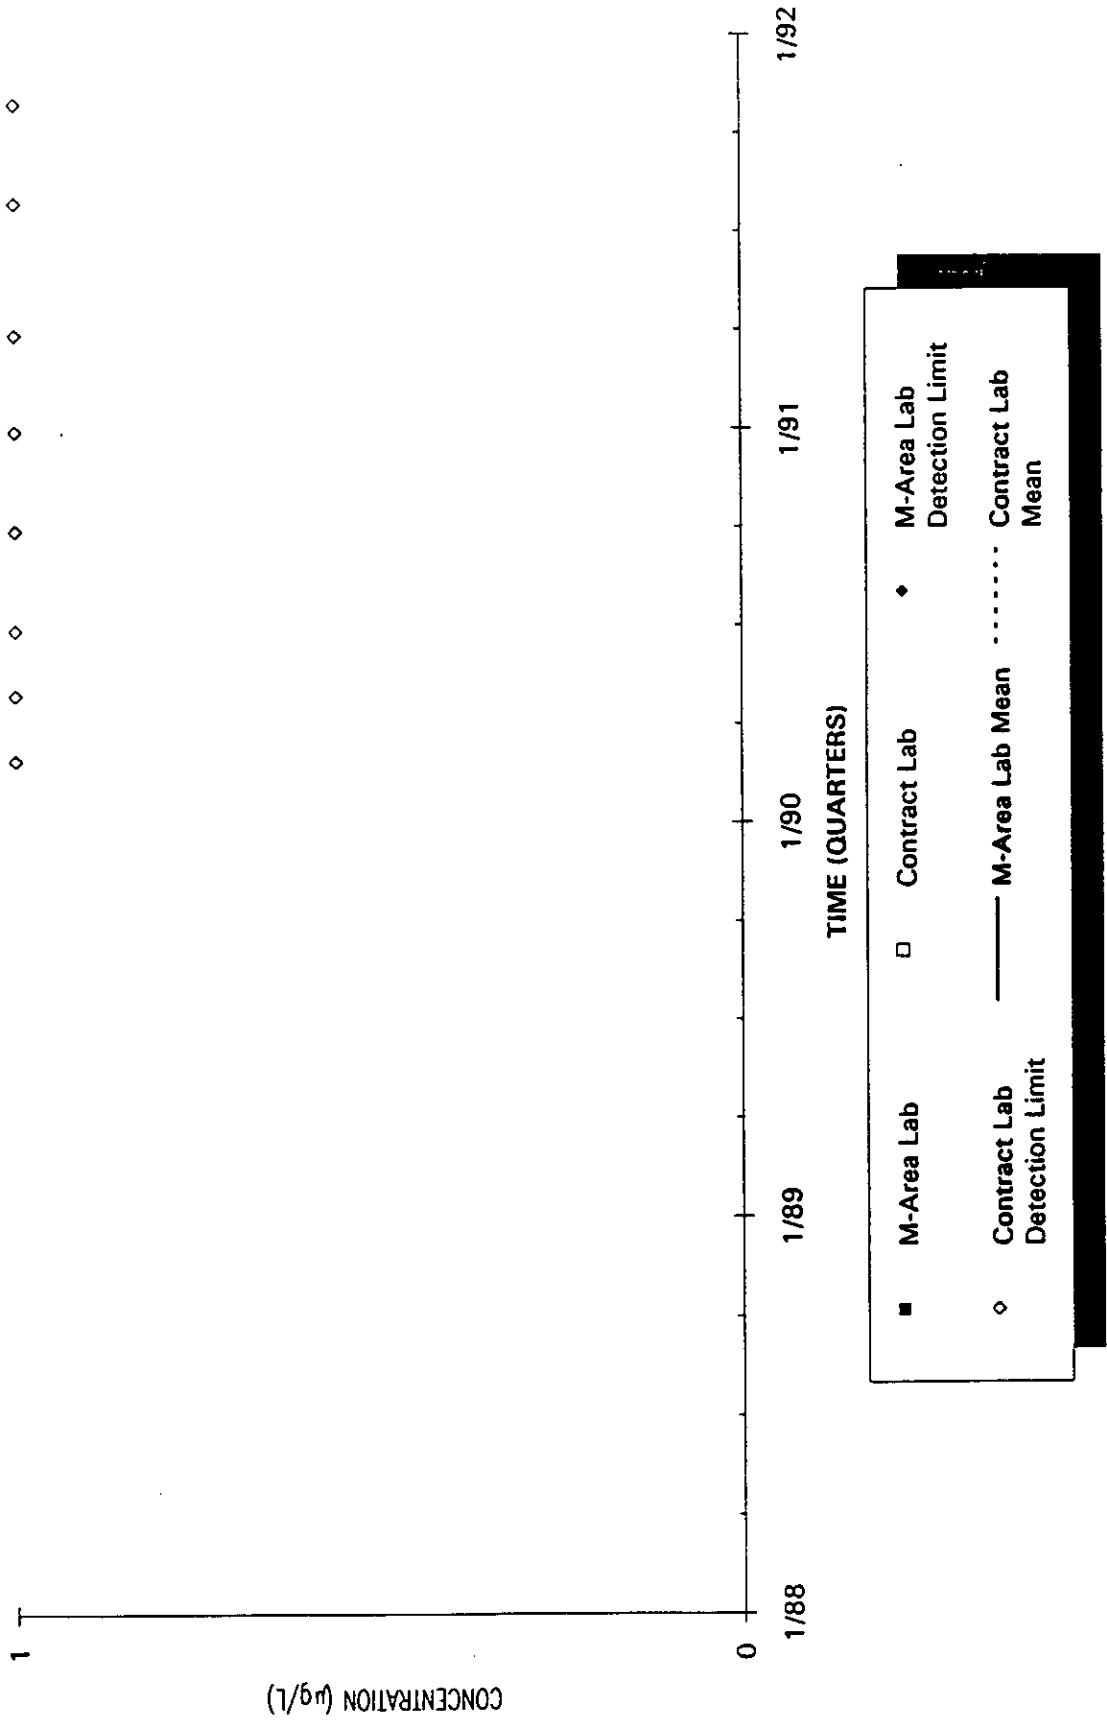

Time Series Plot of Trichloroethylene Concentrations Well AMB 10DD