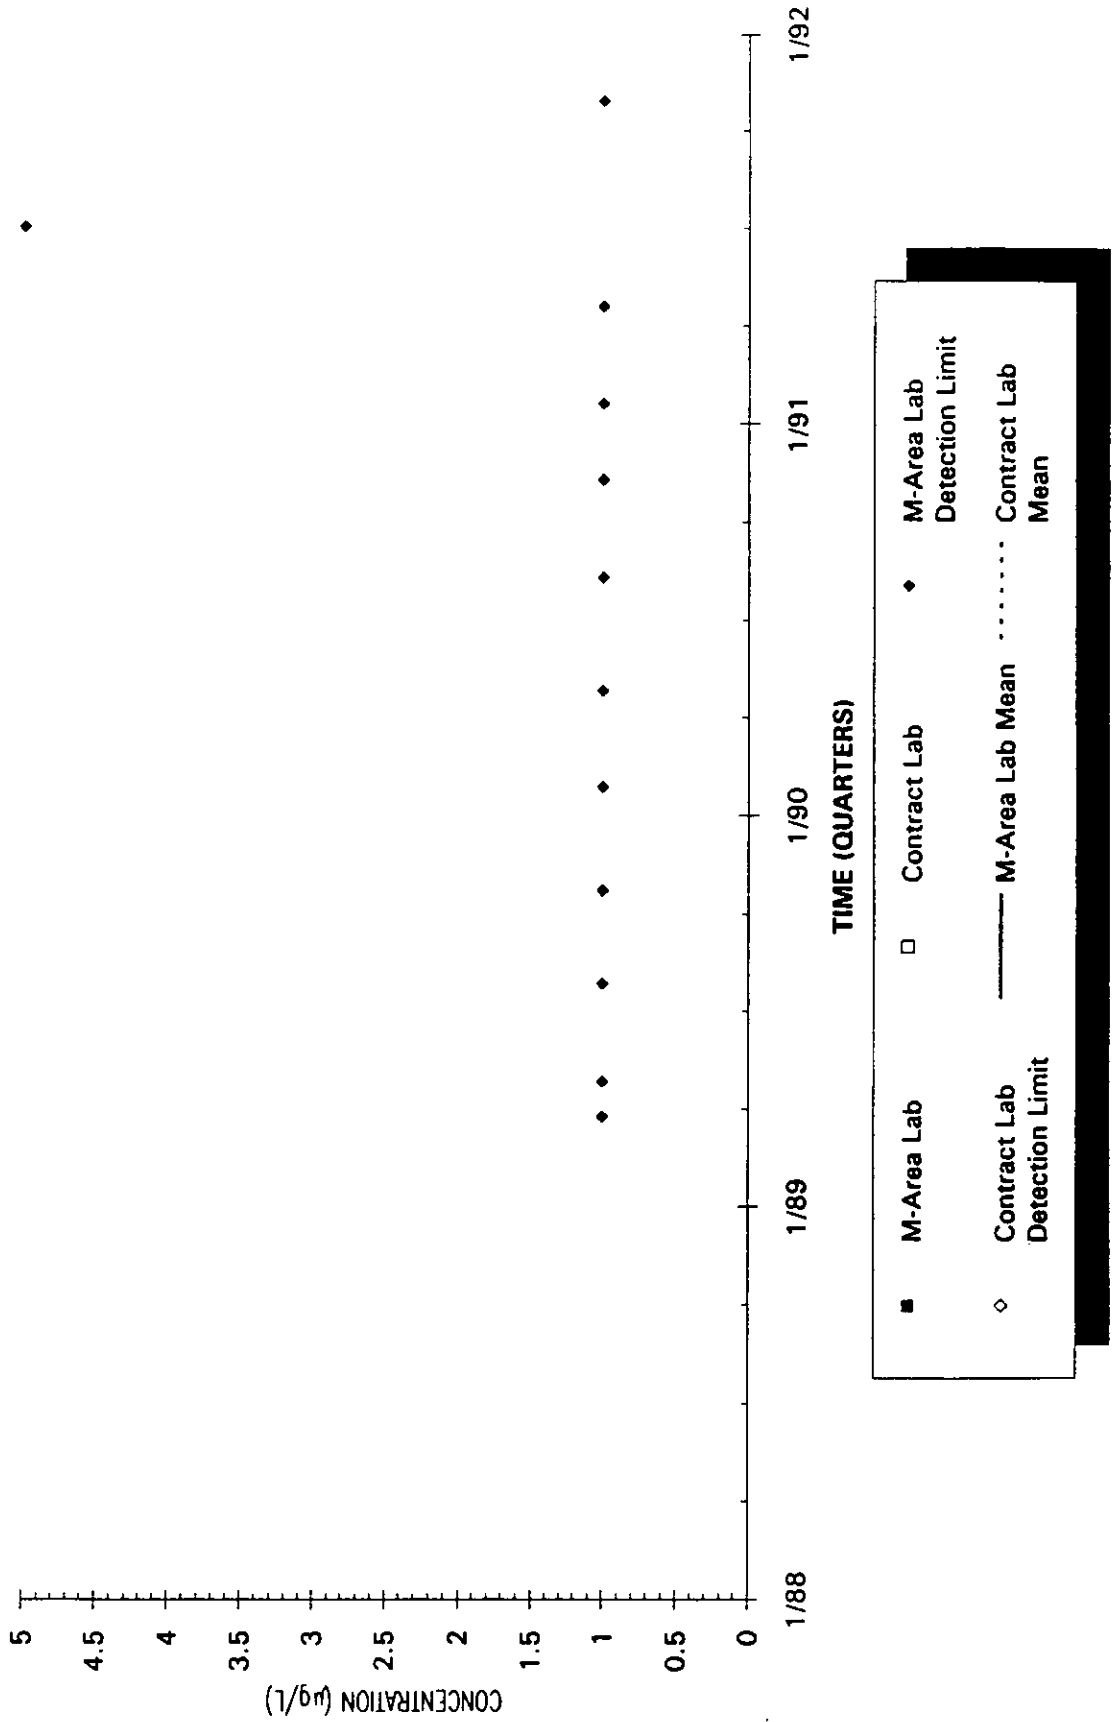

Time Series Plot of Trichloroethylene Concentrations Well MSB 69D