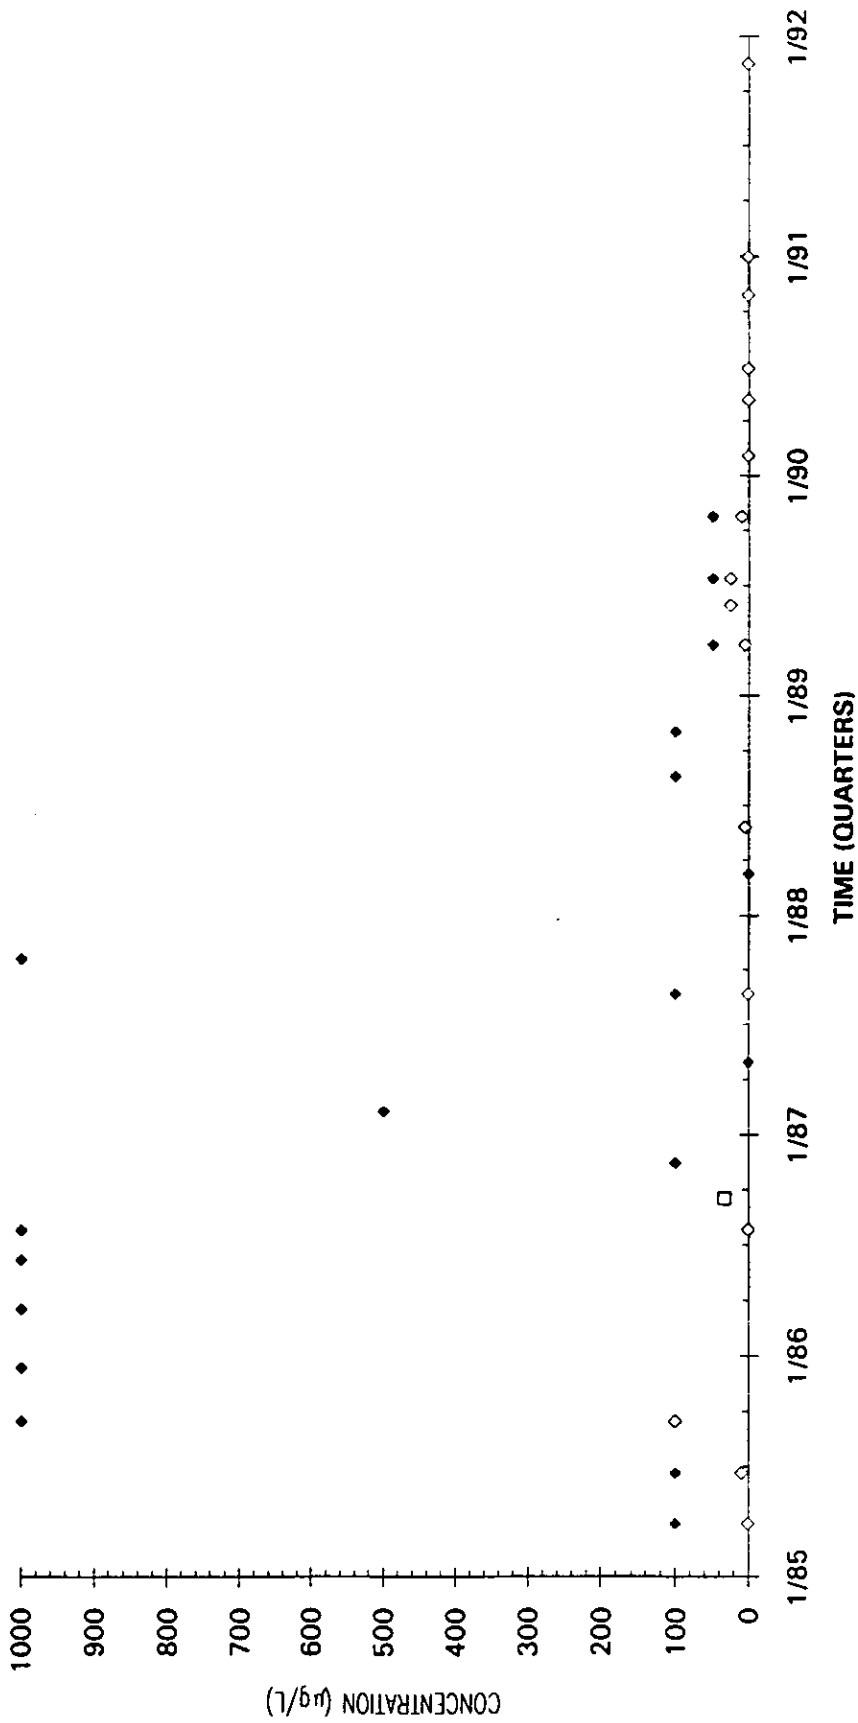

Time Series Plot of Tetrachloroethylene Concentrations Well MSB 36B

M-Area Lab
 Contract Lab
 M-Area Lab Mean
 M-Area Lab Detection Limit
 Contract Lab Detection Limit
 Contract Lab Mean