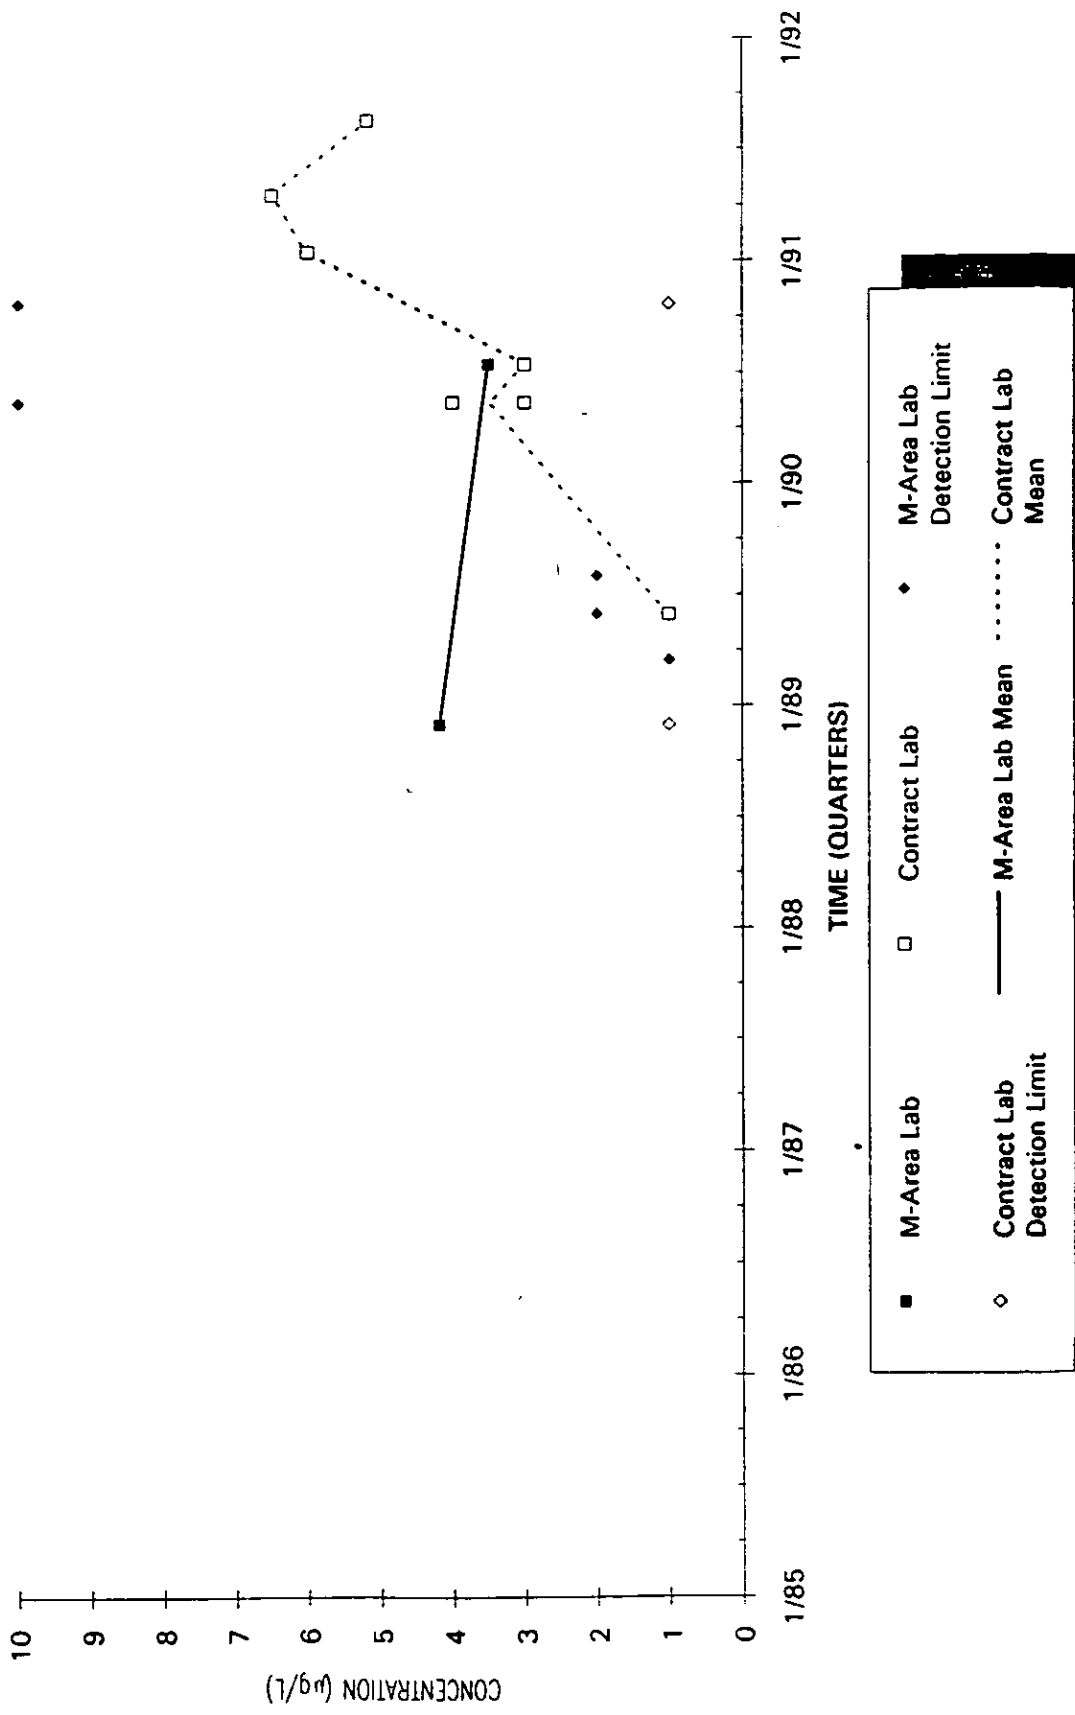

Time Series Plot of Tetrachloroethylene Concentrations Well AMB 4