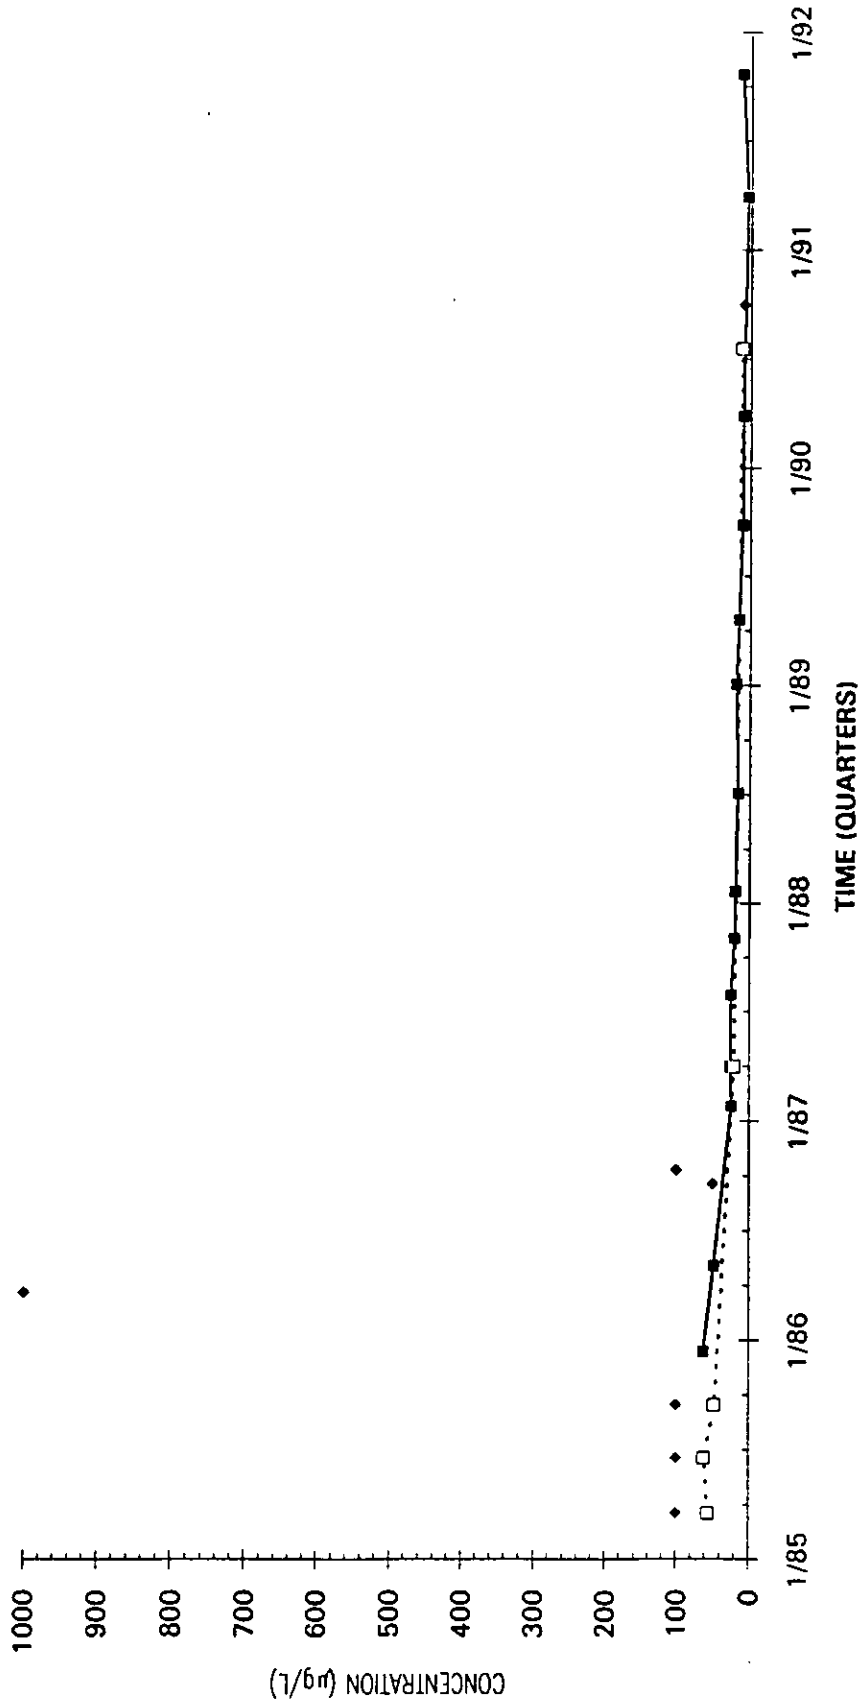

Time Series Plot of Tetrachloroethylene Concentrations Well MSB 33C