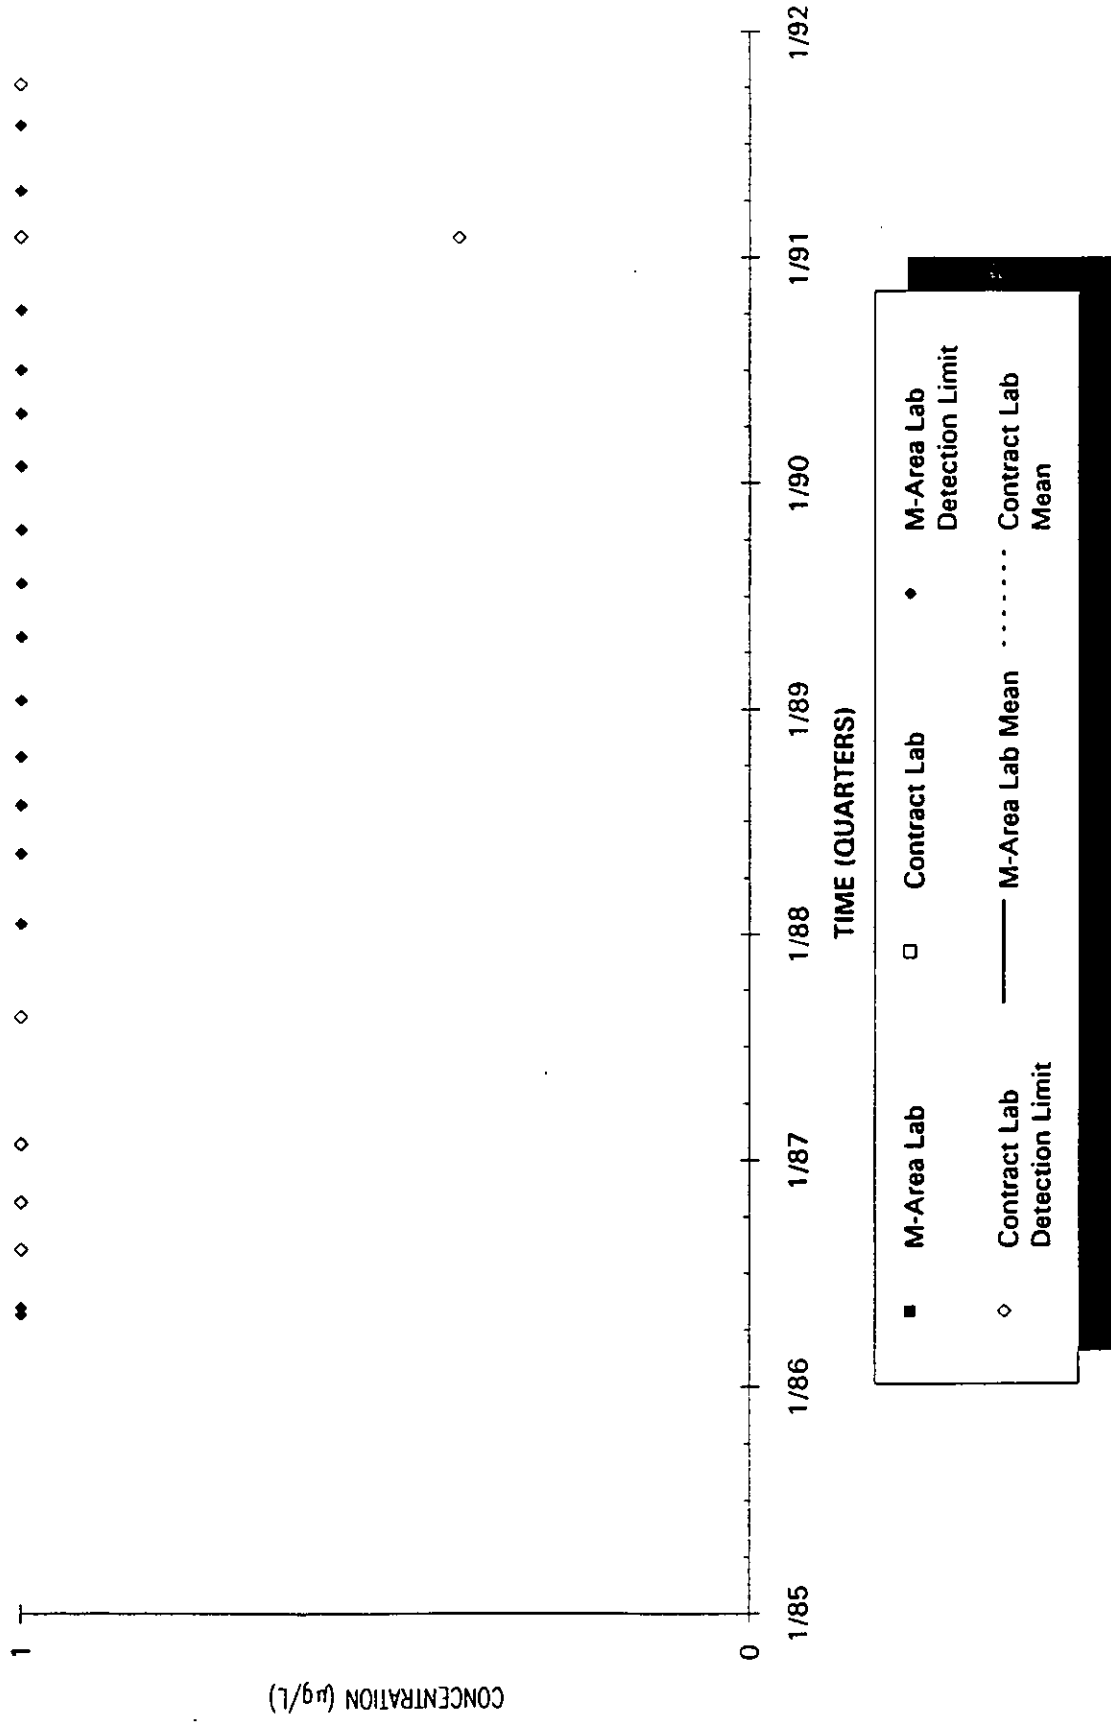

Time Series Plot of Tetrachloroethylene Concentrations Well MSB 56D