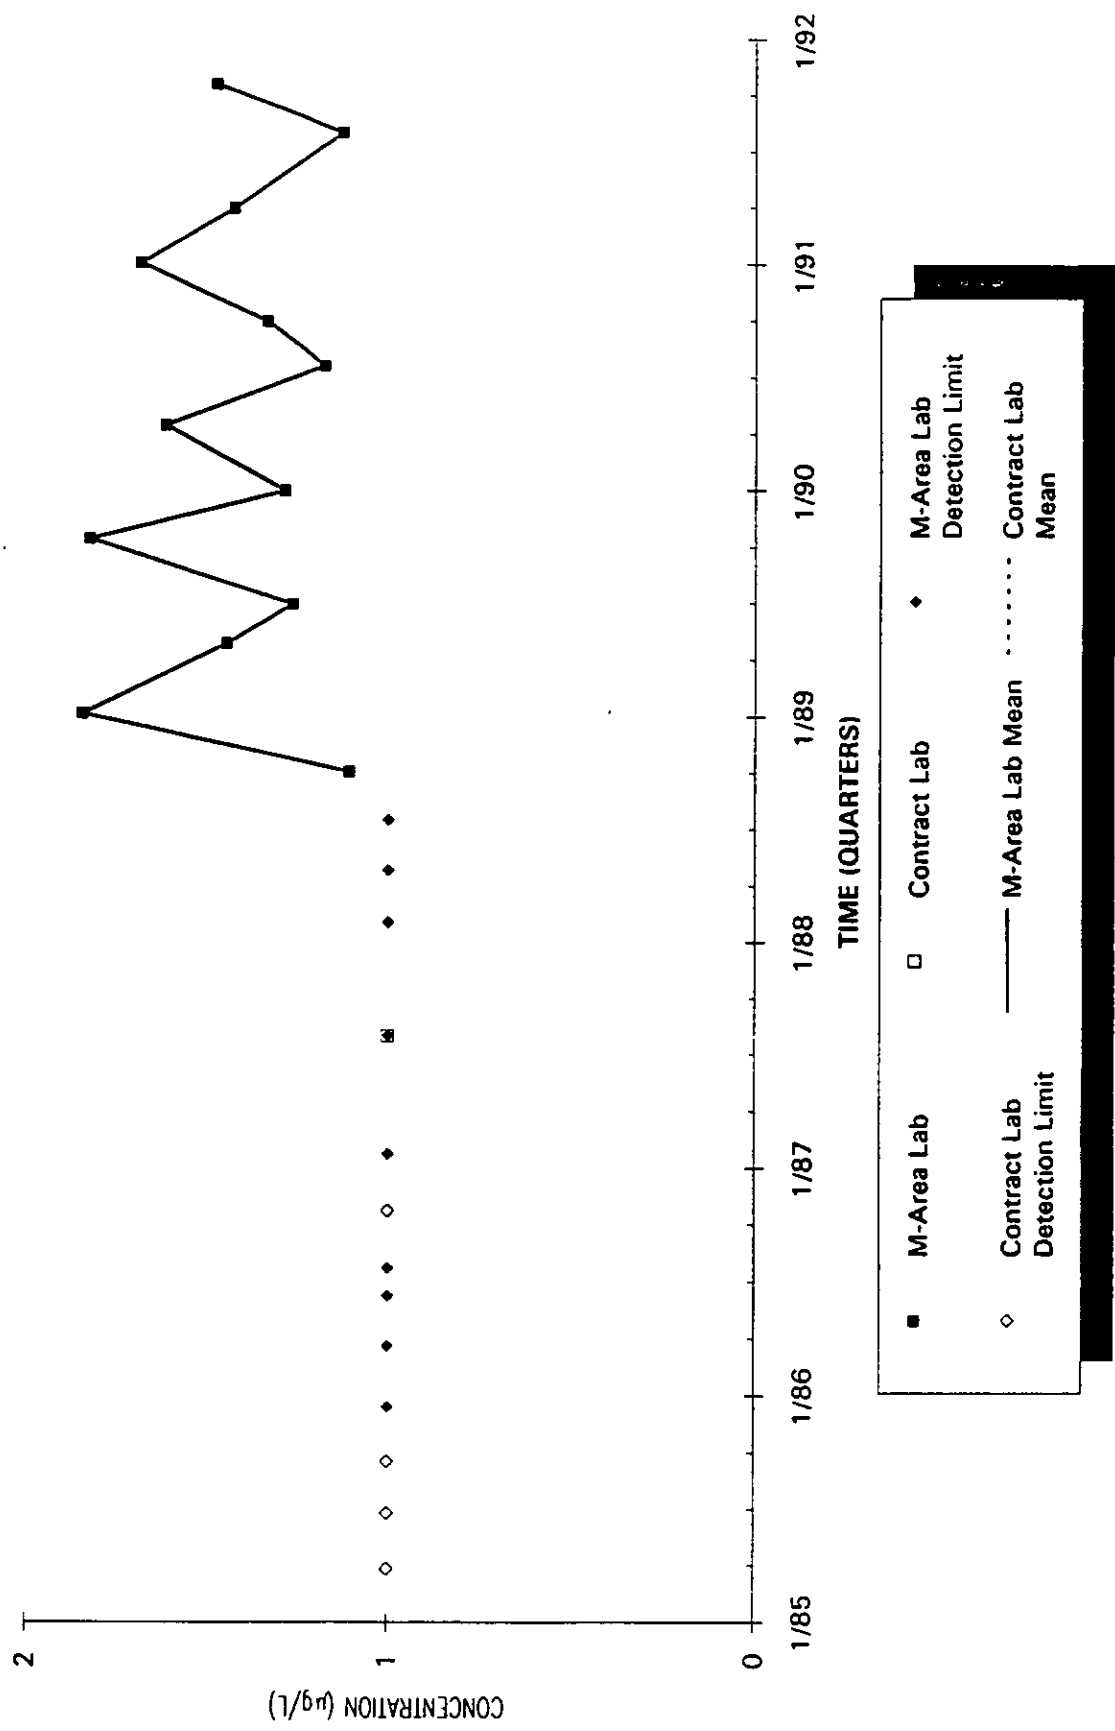

Time Series Plot of Tetrachloroethylene Concentrations Well MSB 41A