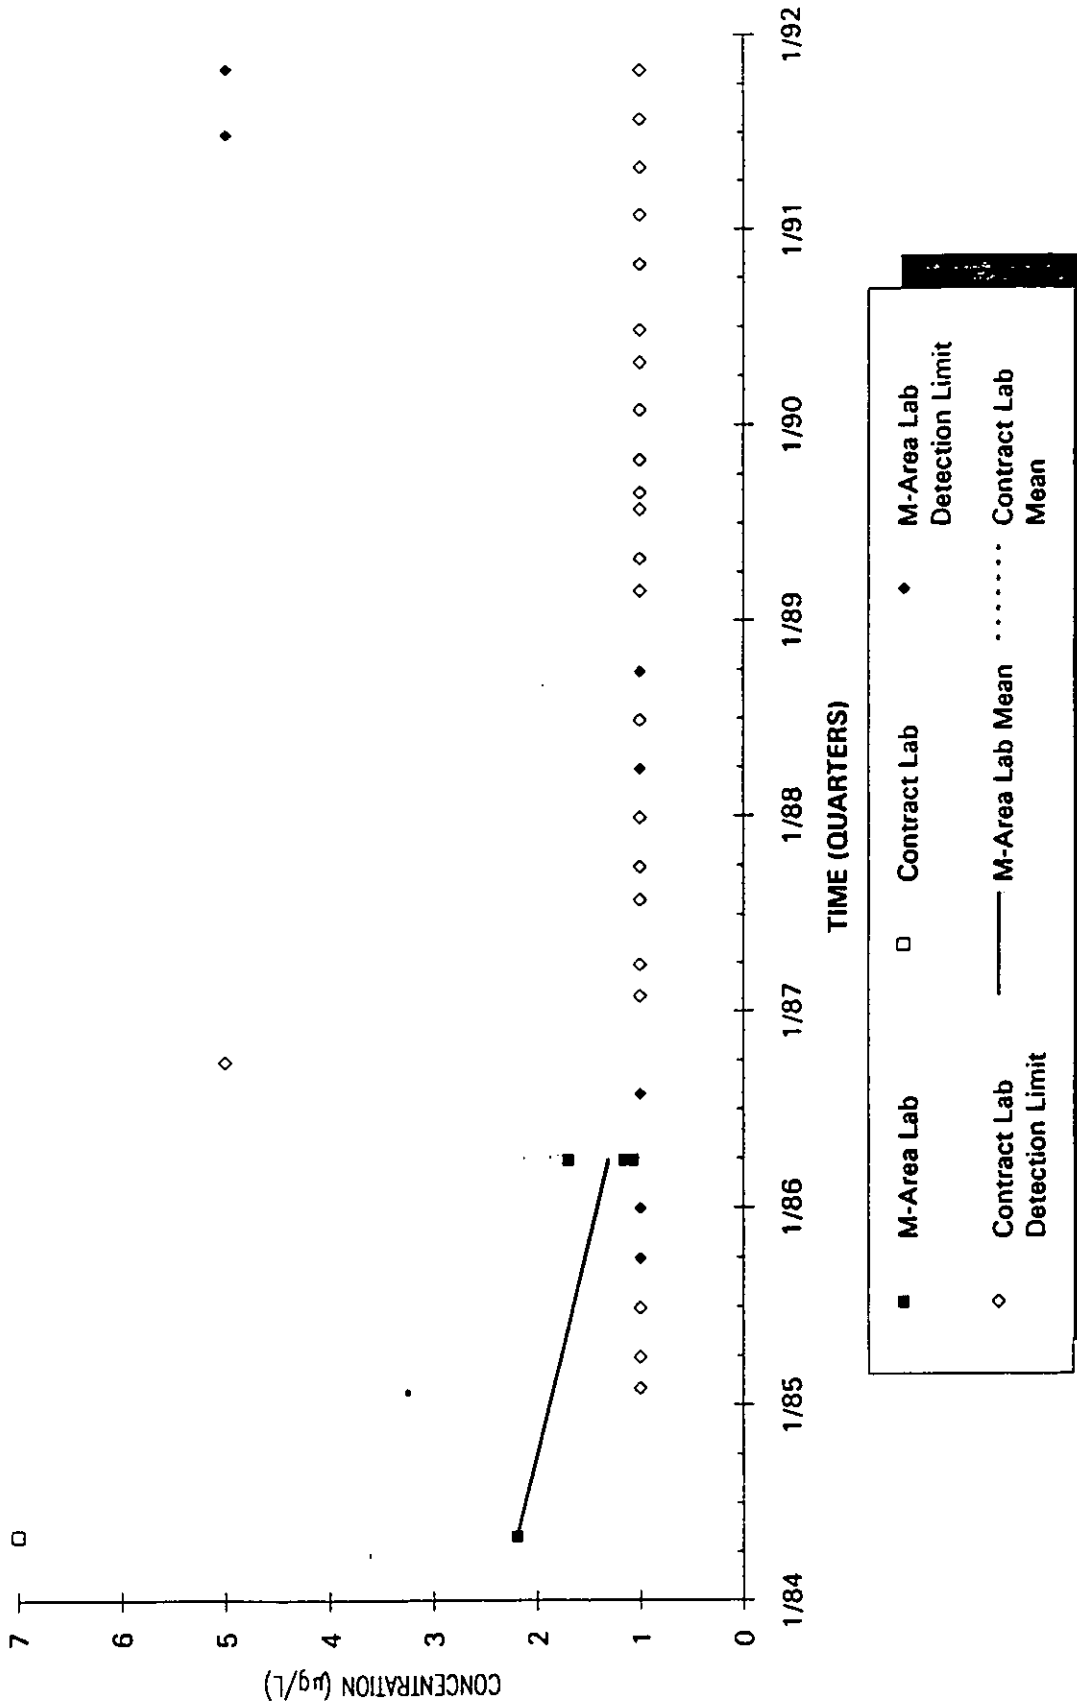

Time Series Plot of Trichloroethylene Concentrations Well ASB 3A