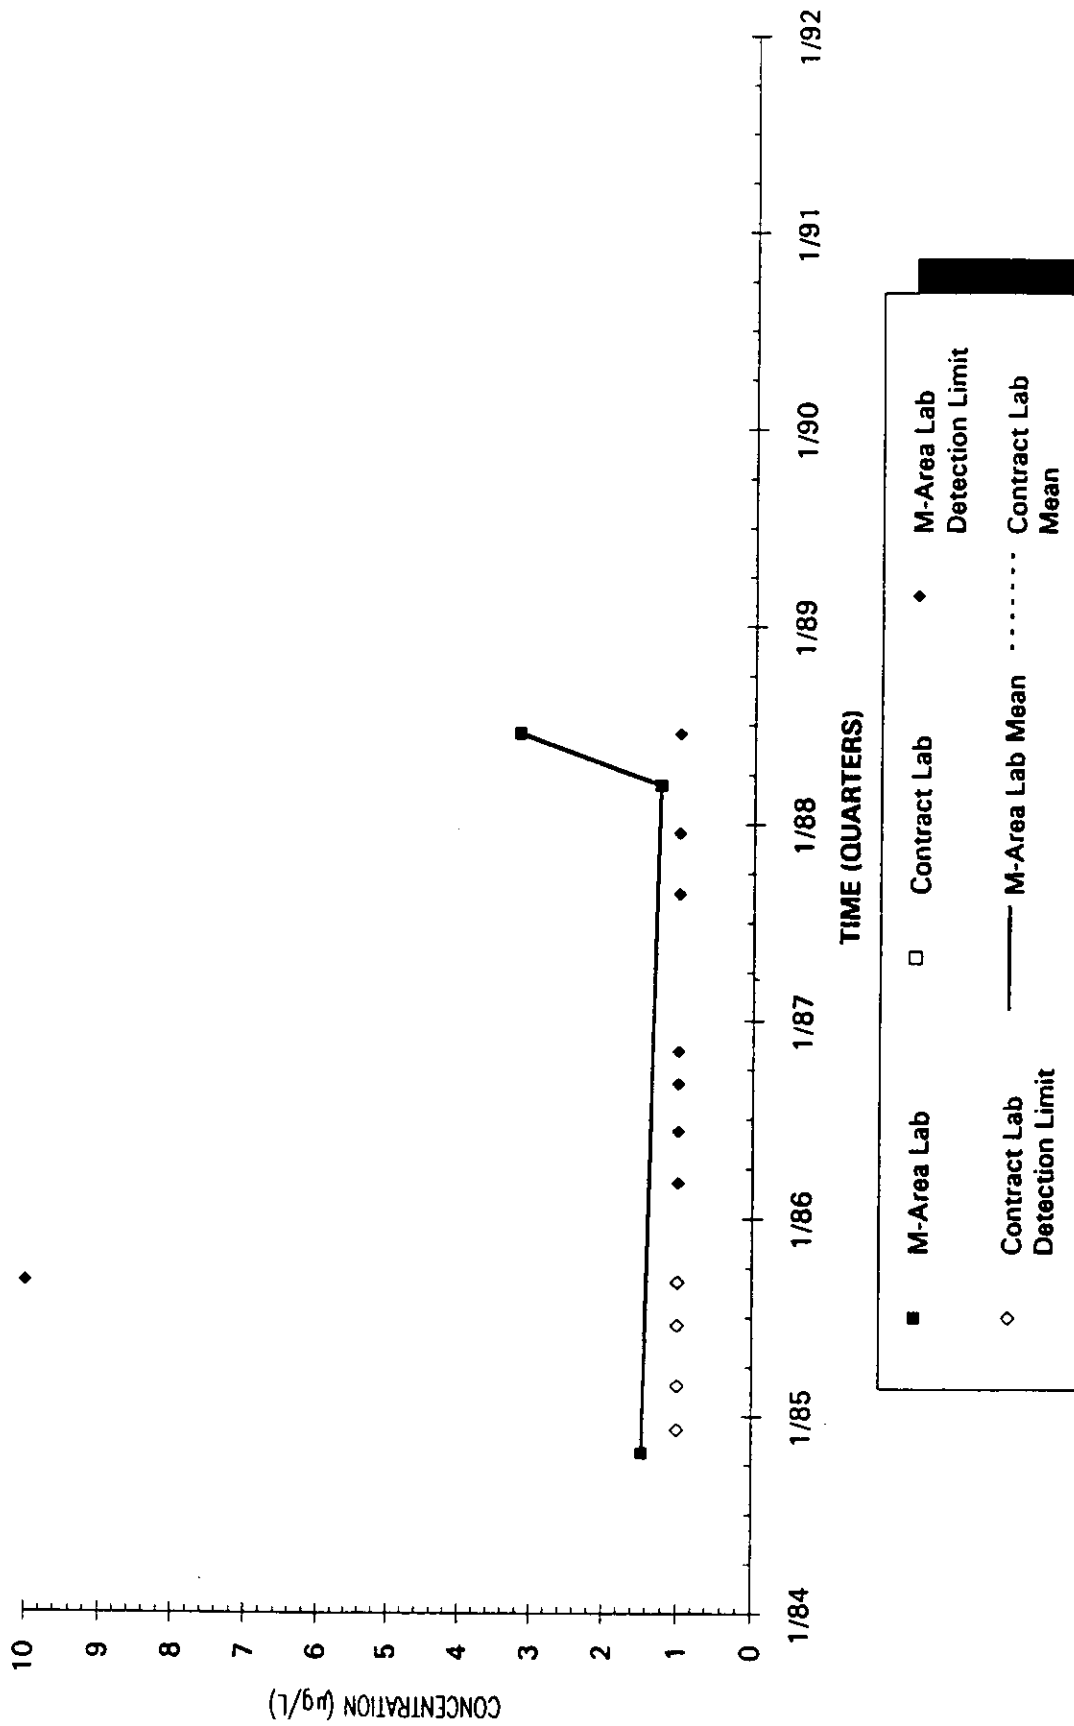

Time Series Plot of Trichloroethylene Concentrations Well MSB 46C