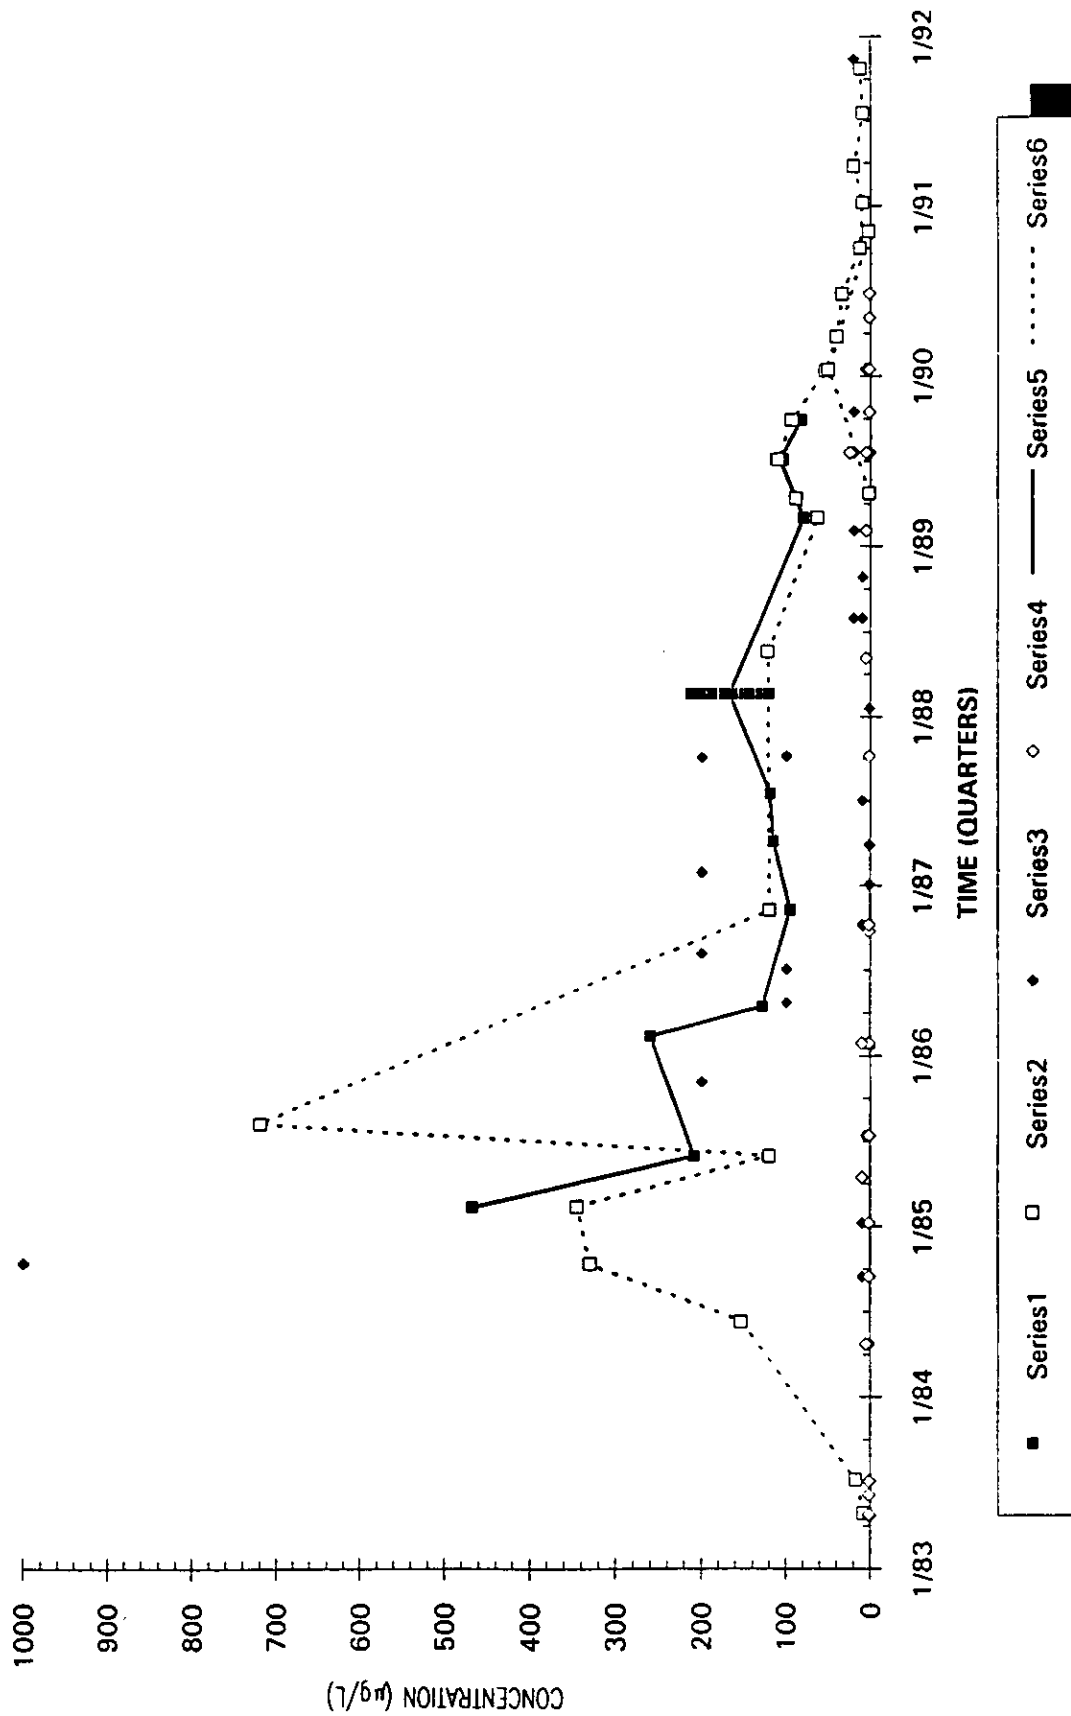

Time Series Plot of Tetrachloroethylene Concentrations Well MSB 20A