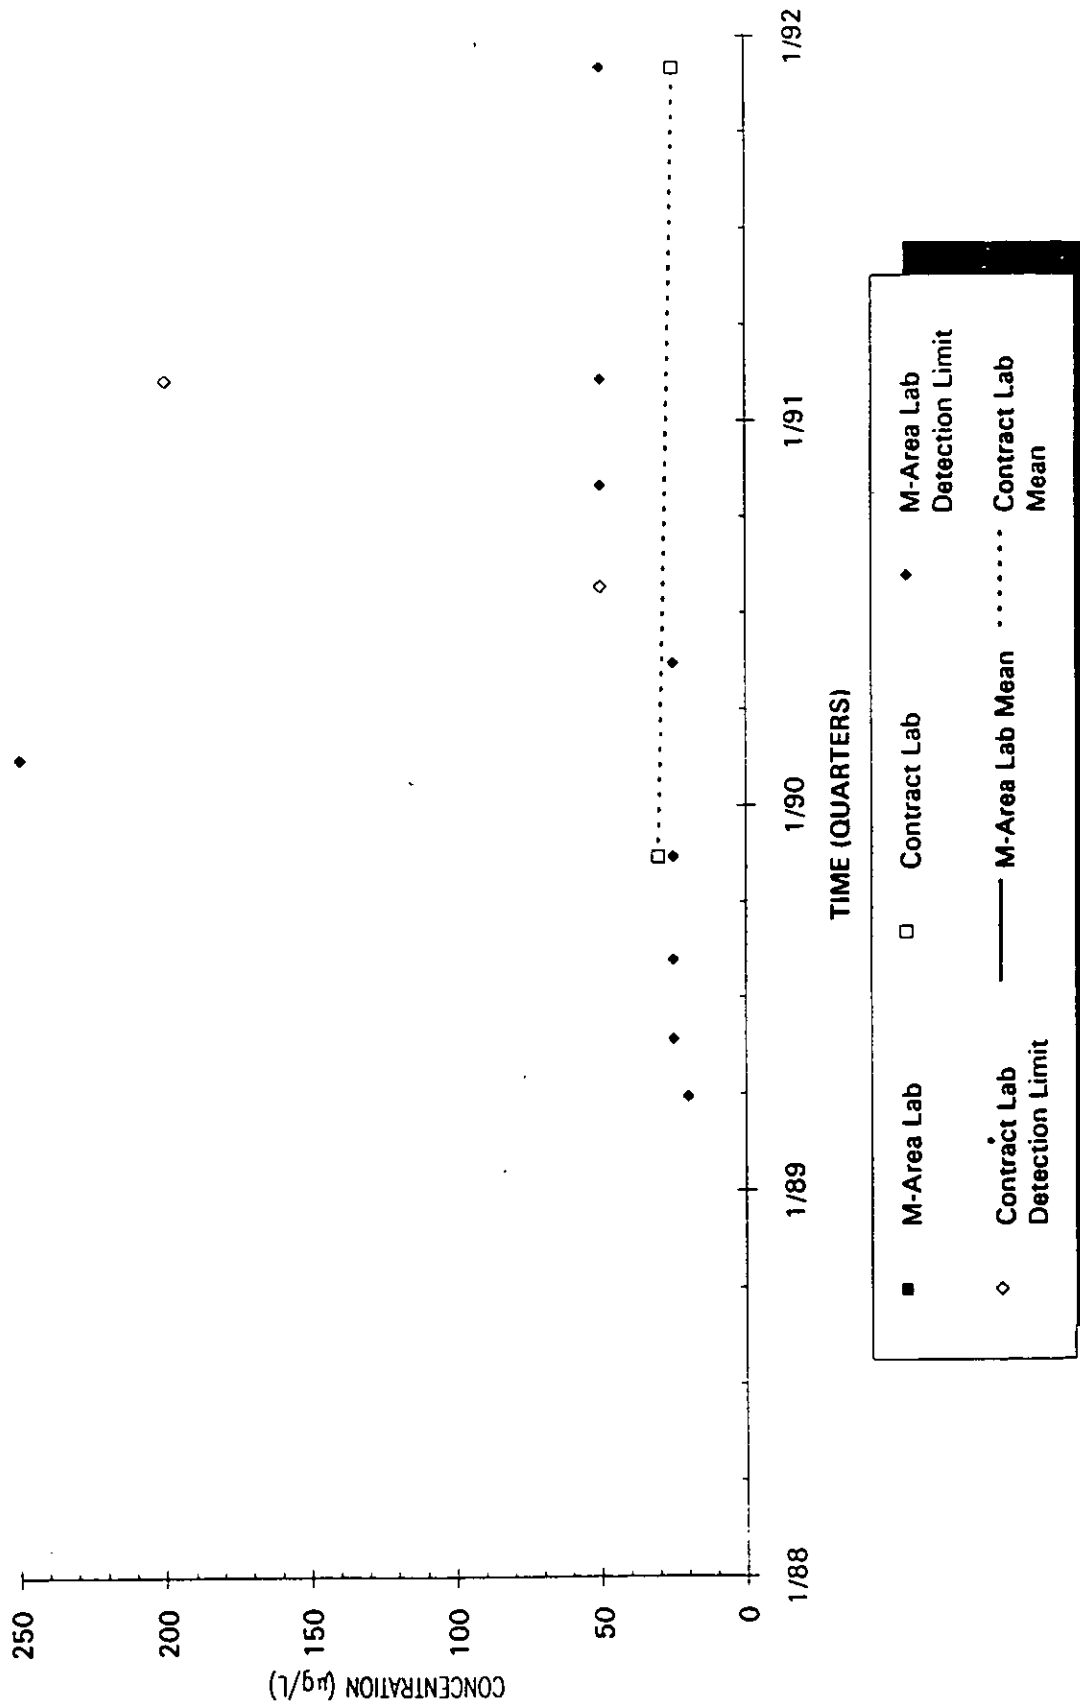

Time Series Plot of Tetrachloroethylene Concentrations Well ASB 6AA