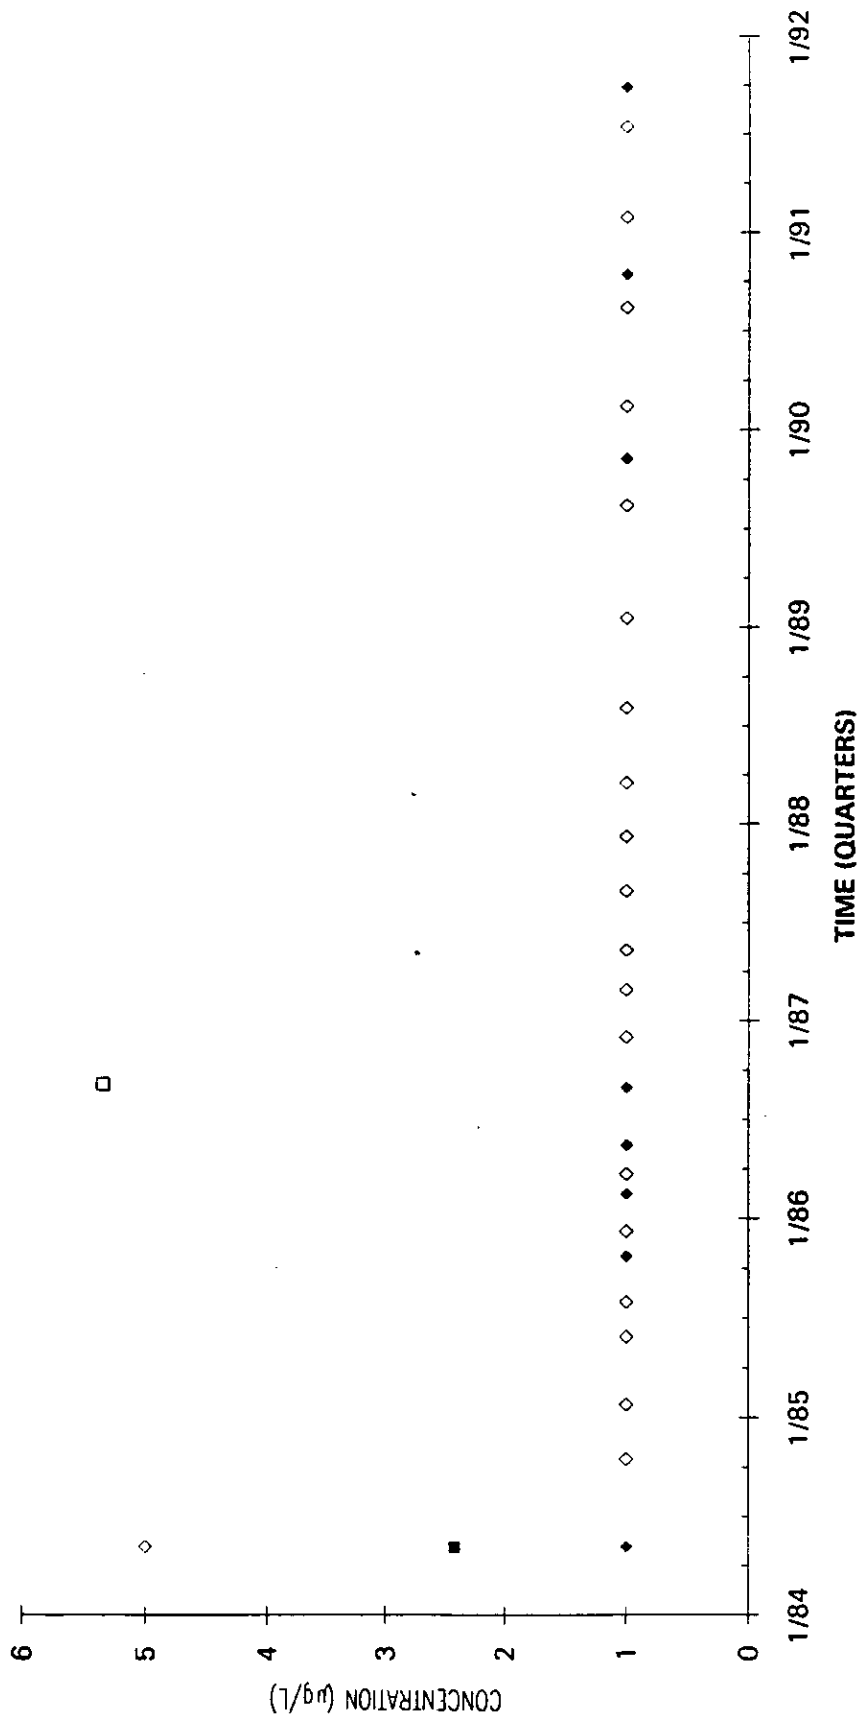

Time Series Plot of Tetrachloroethylene Concentrations Well SRW 15A

- M-Area Lab
- Contract Lab
- M-Area Lab Detection Limit
- Contract Lab
- Contract Lab Detection Limit
- ..... M-Area Lab Mean
- ..... Contract Lab Mean