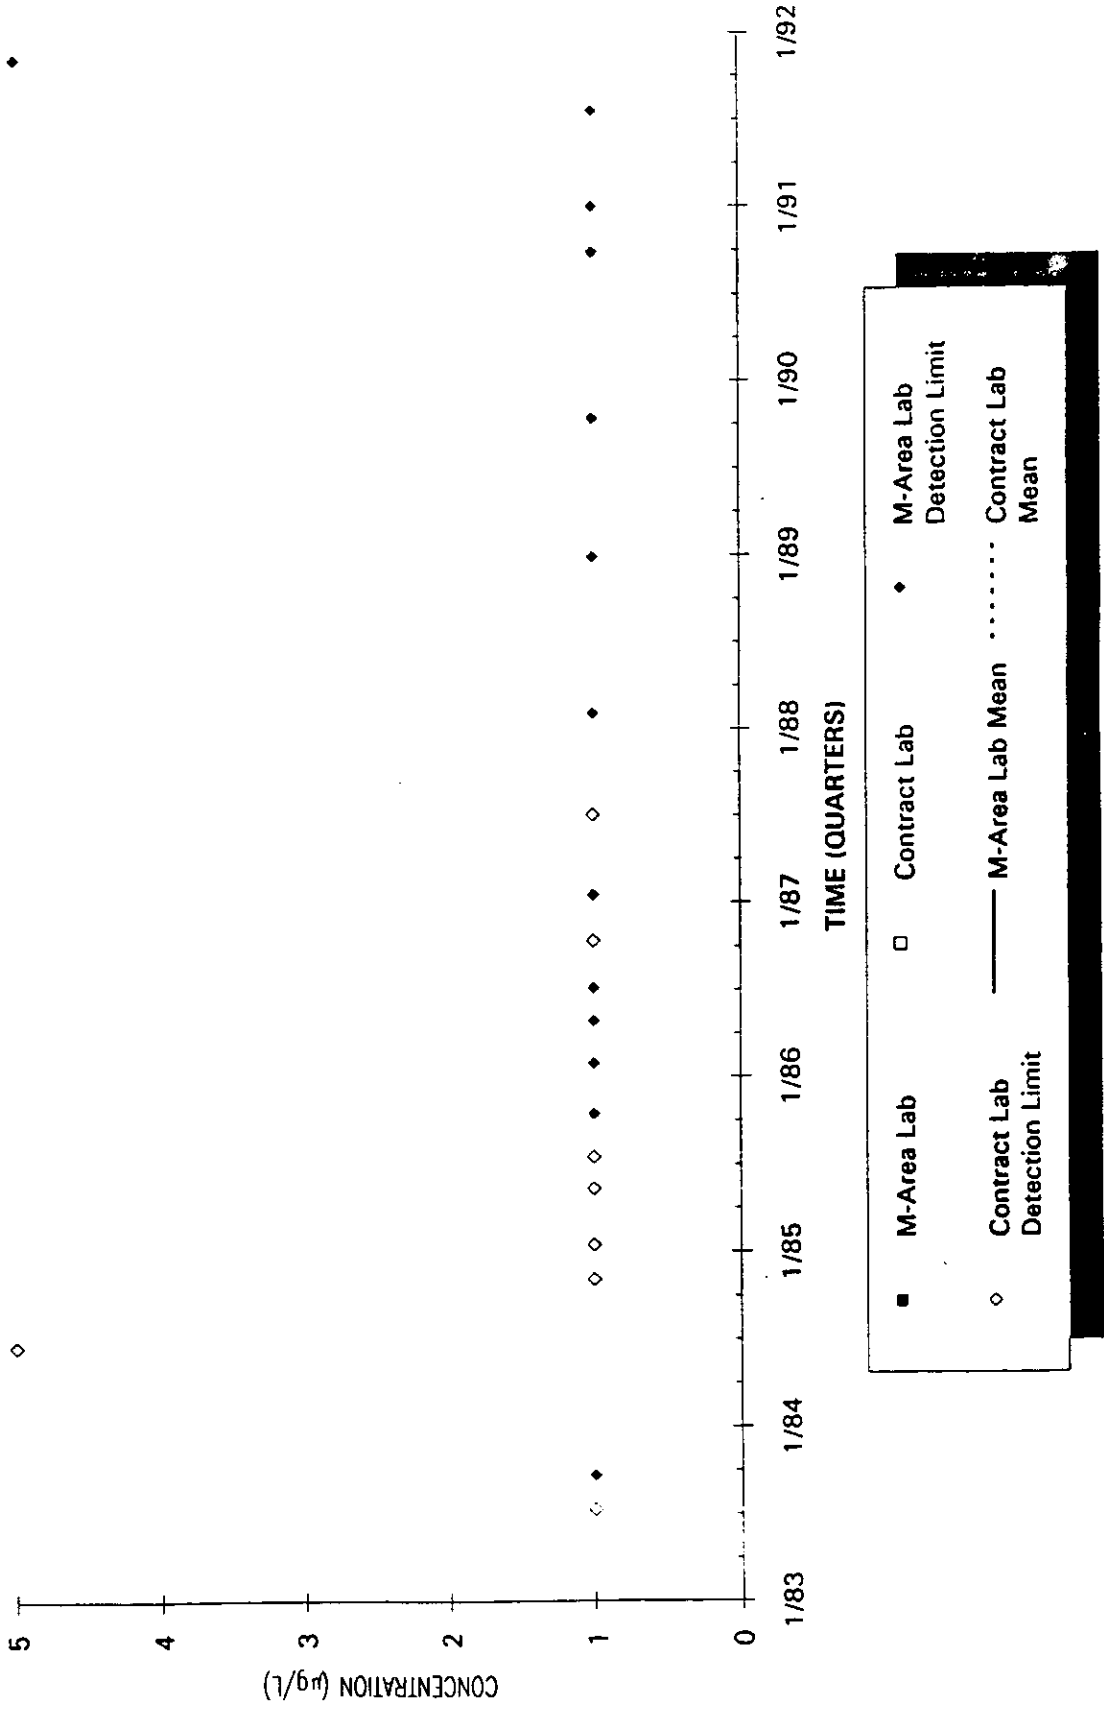

Time Series Plot of Tetrachloroethylene Concentrations Well AC 1B