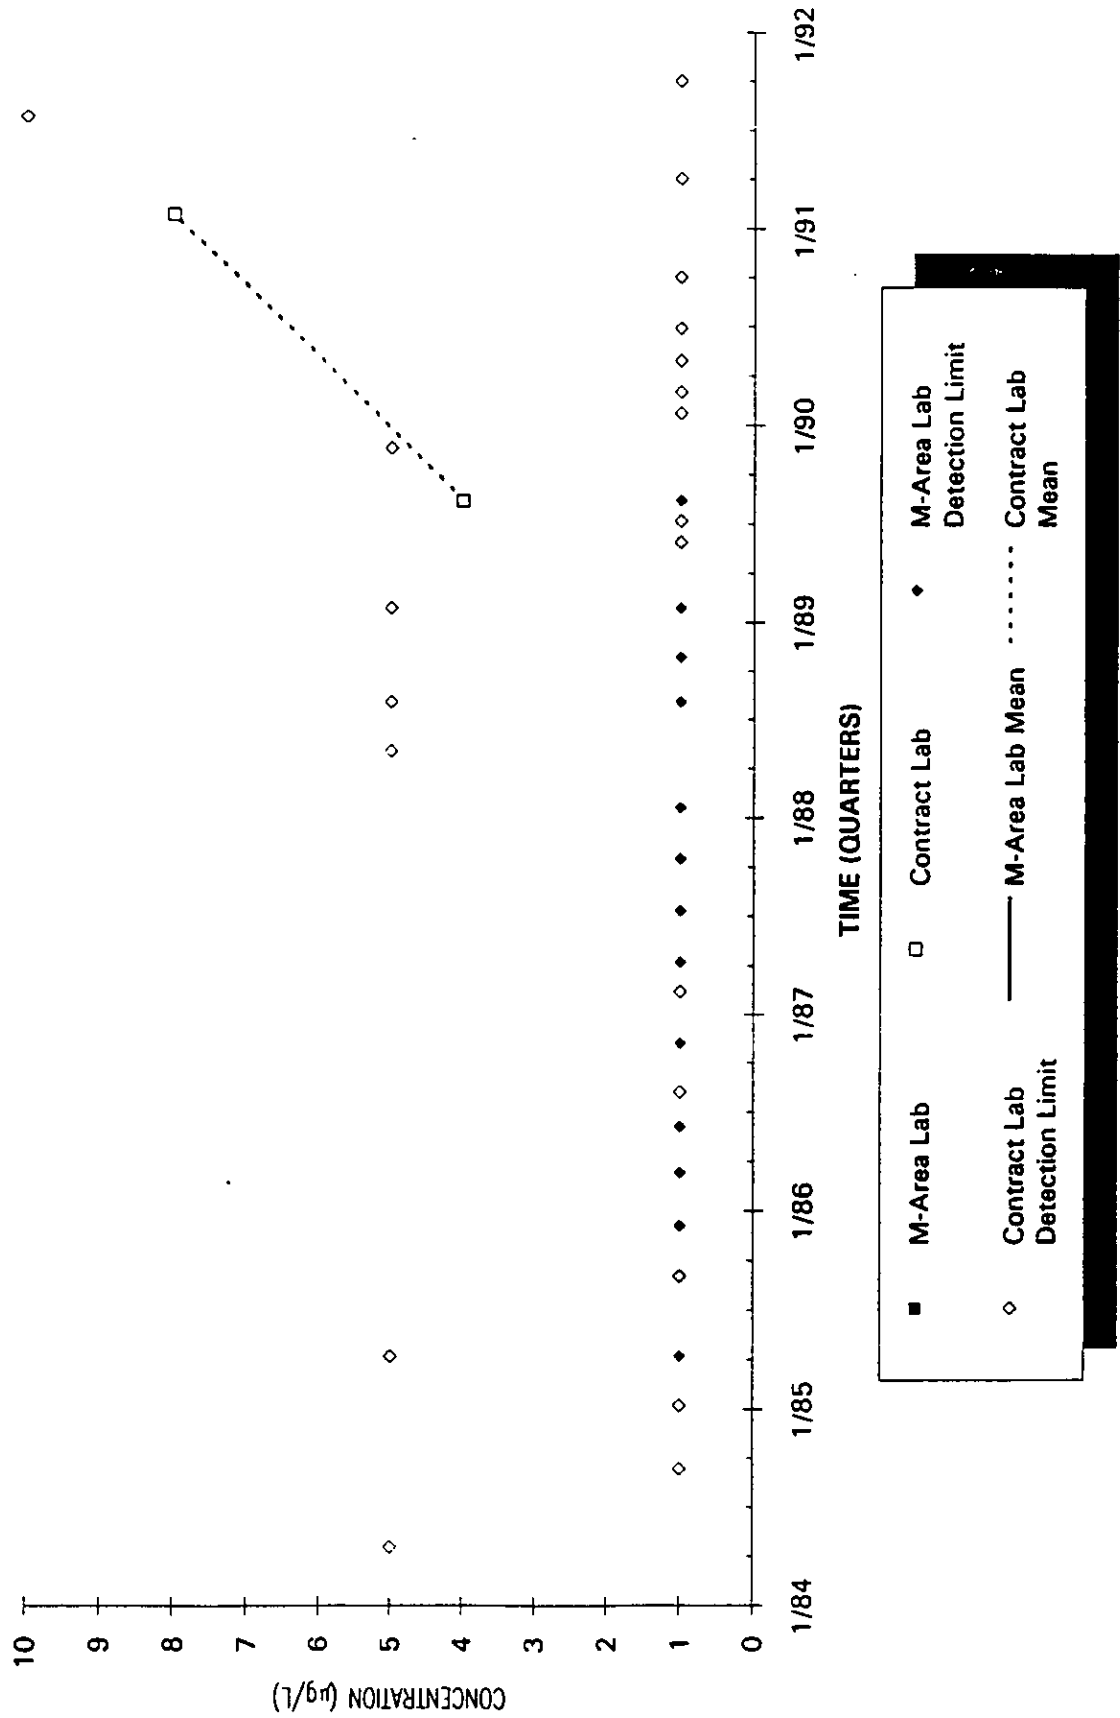

Time Series Plot of Tetrachloroethylene Concentrations Well MSB 13A