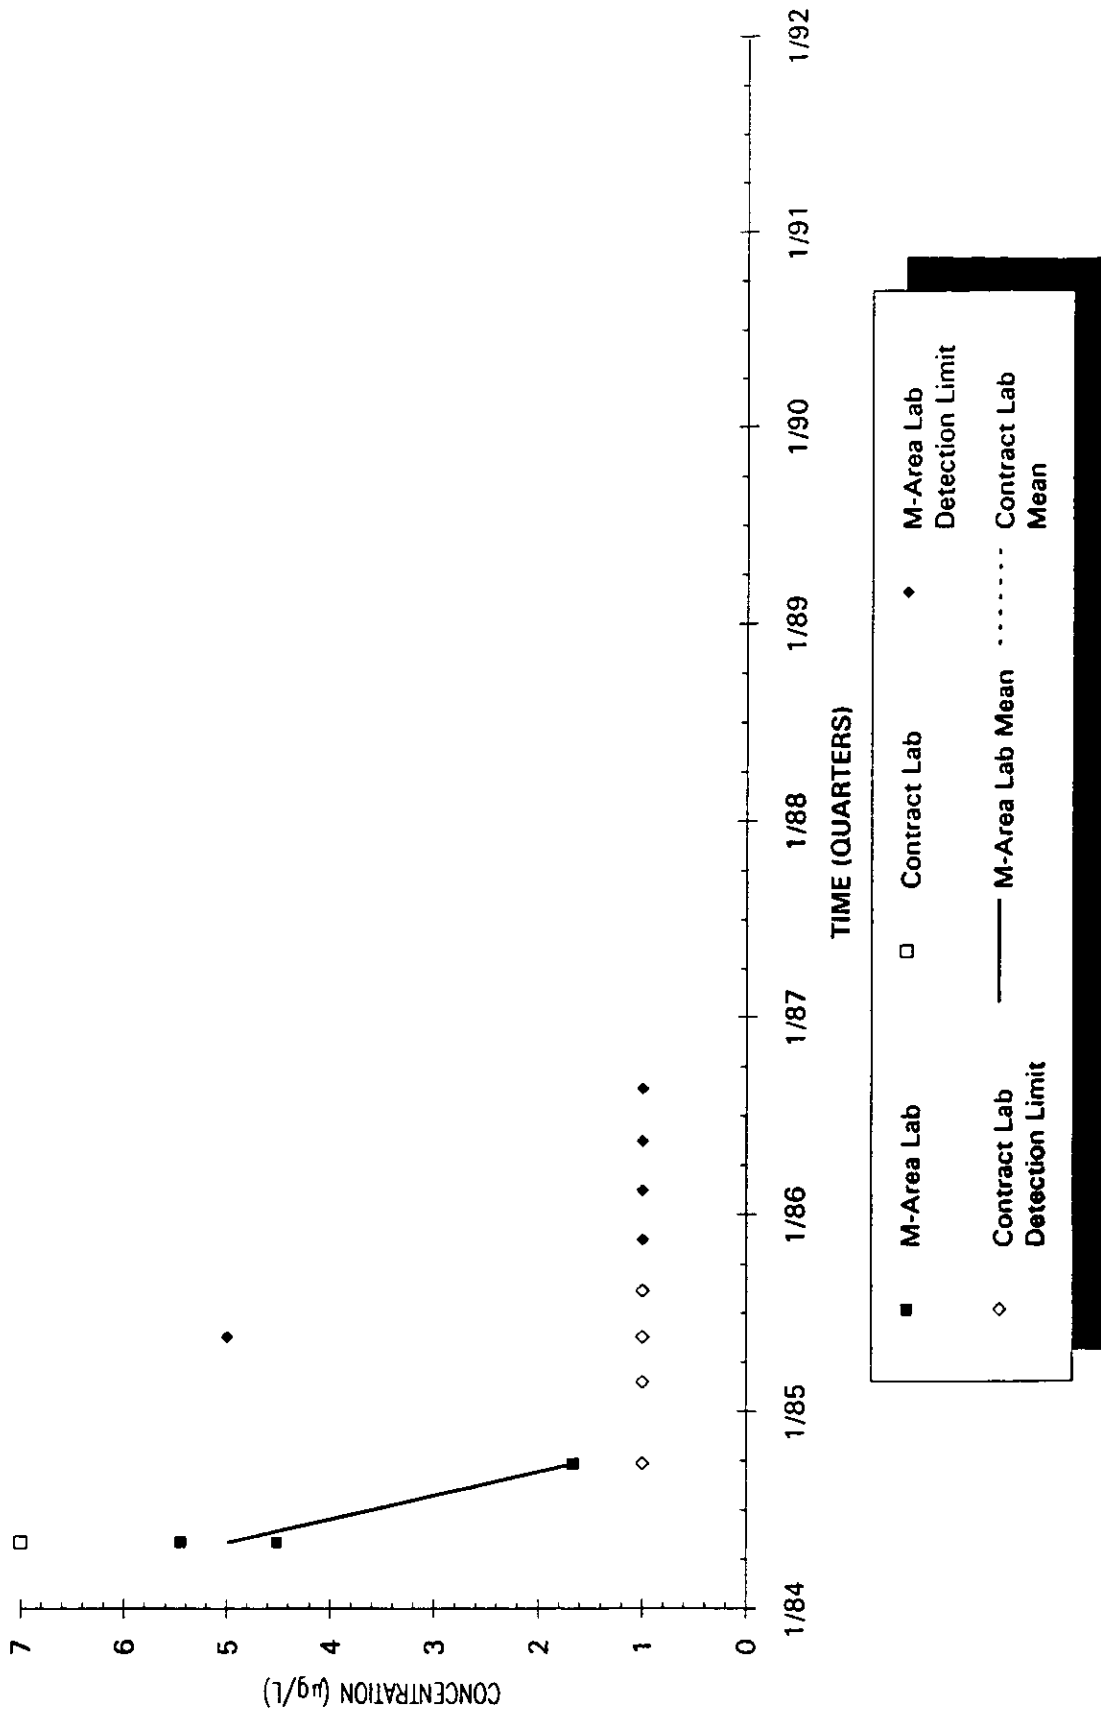

Time Series Plot of Trichloroethylene Concentrations Well SRW 1C