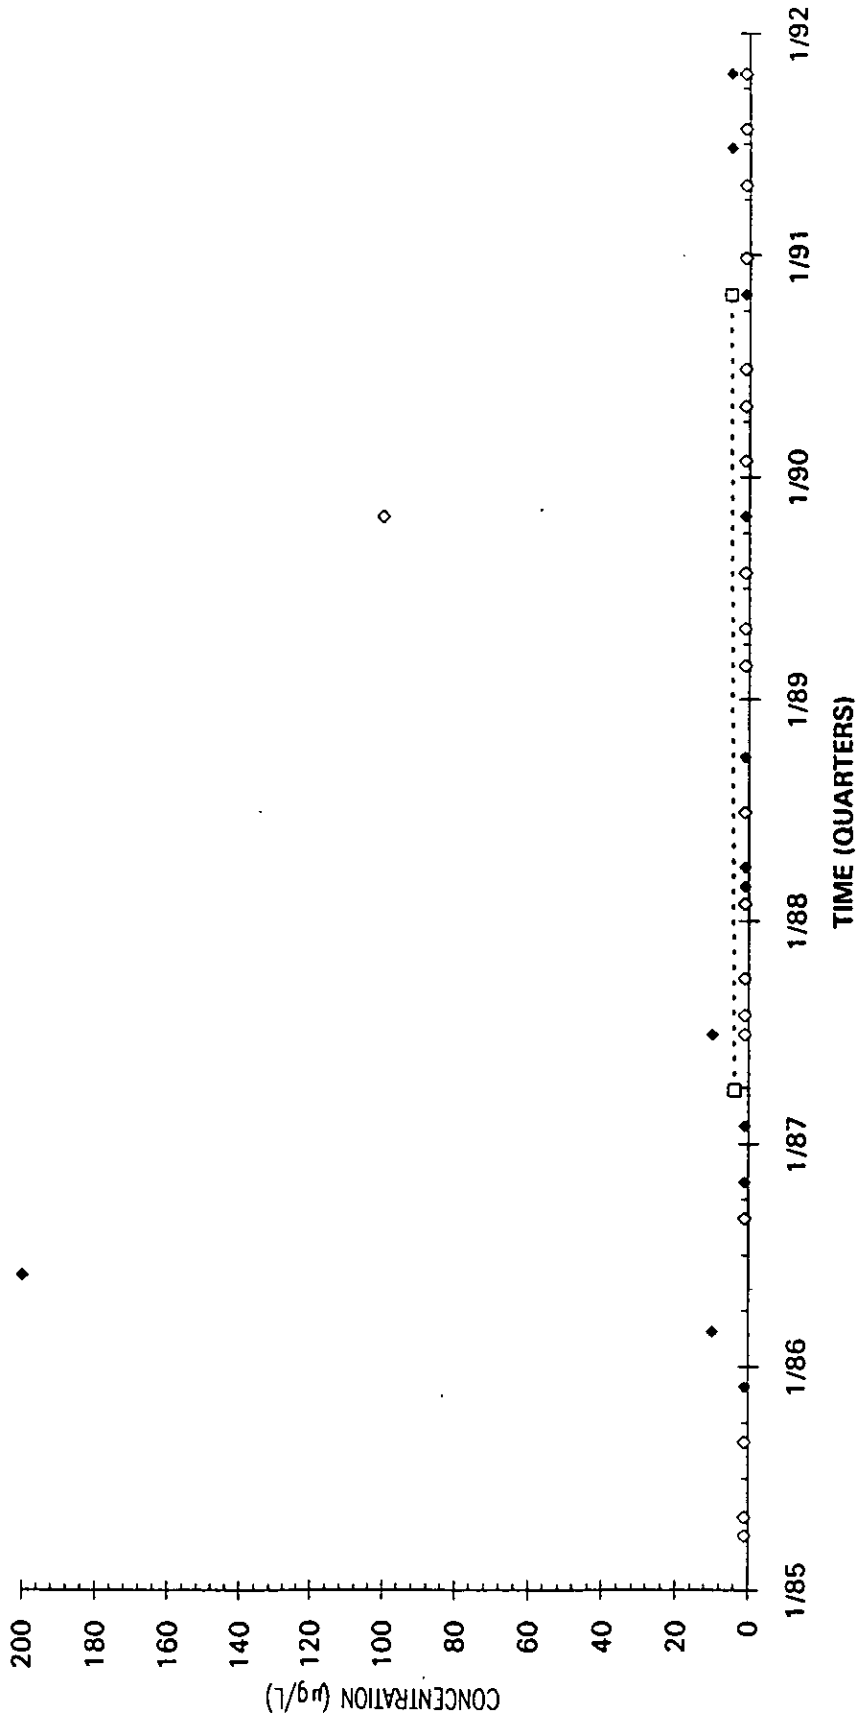

Time Series Plot of Trichloroethylene Concentrations Well ASB 8A

- M-Area Lab
- Contract Lab
- M-Area Lab Detection Limit
- Contract Lab Detection Limit
- M-Area Lab Mean
- ..... Contract Lab Mean