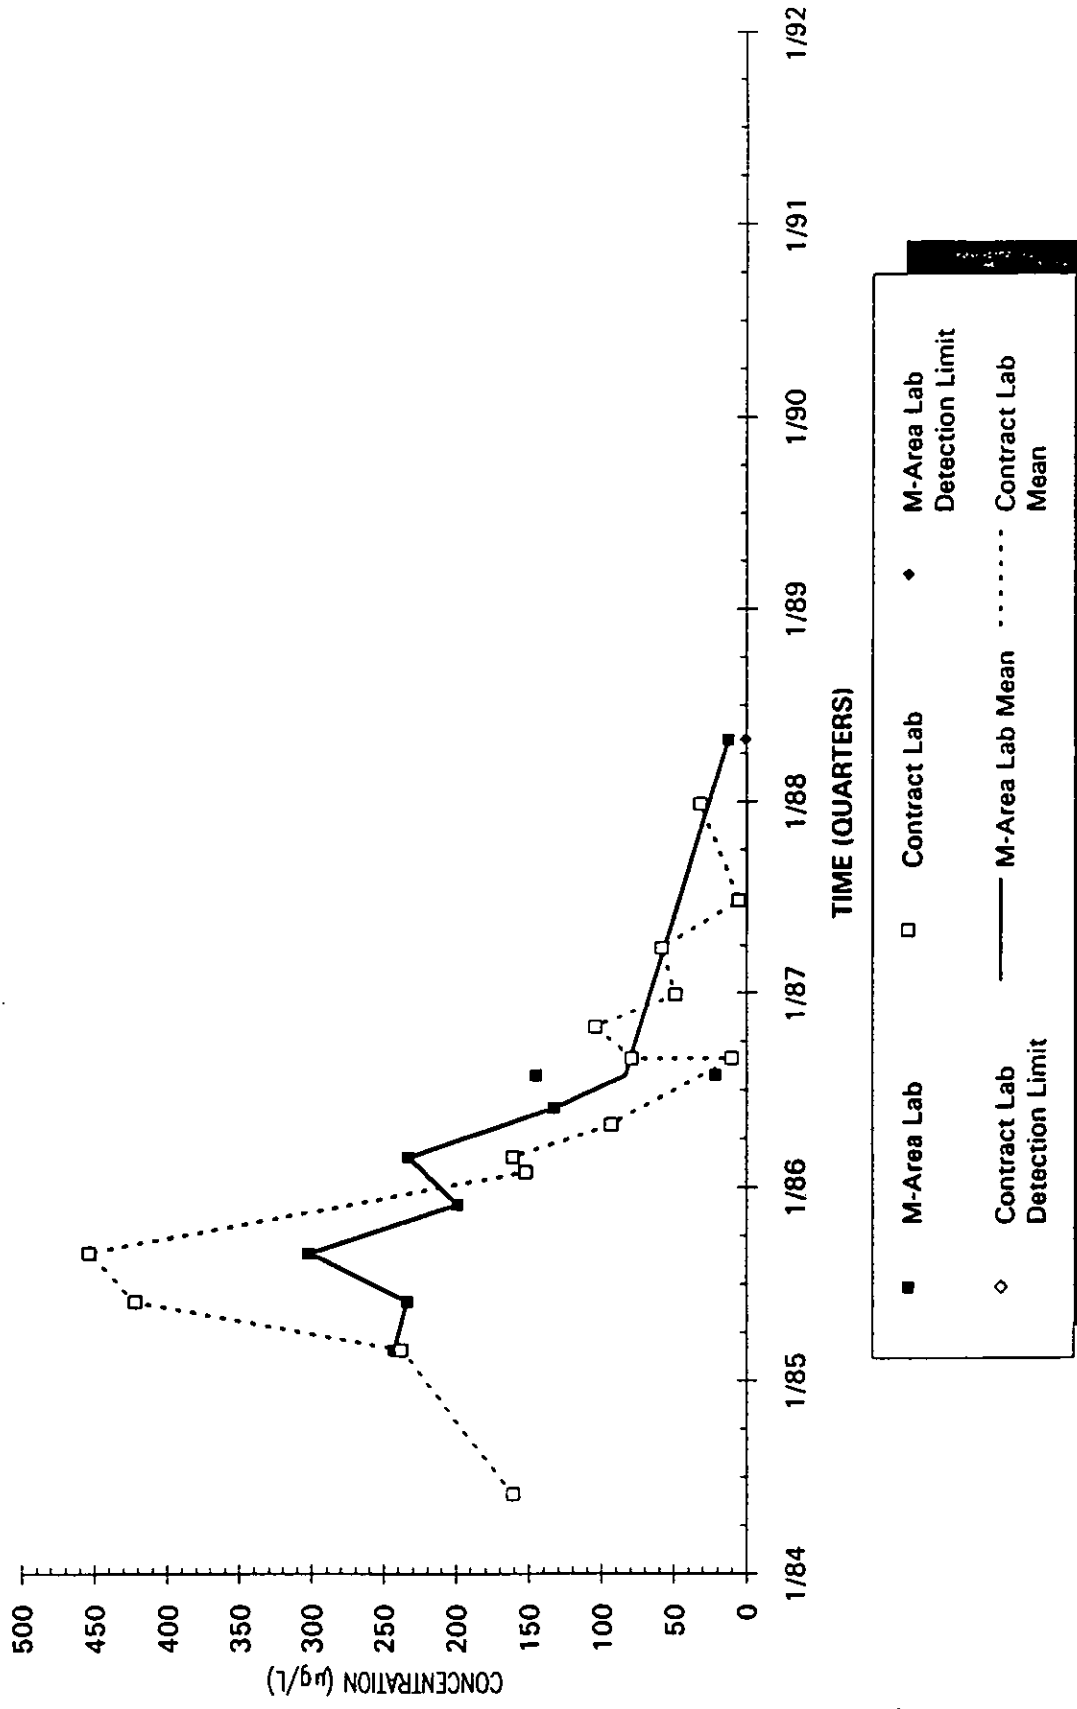

Time Series Plot of Trichloroethylene Concentrations Well AMB 2