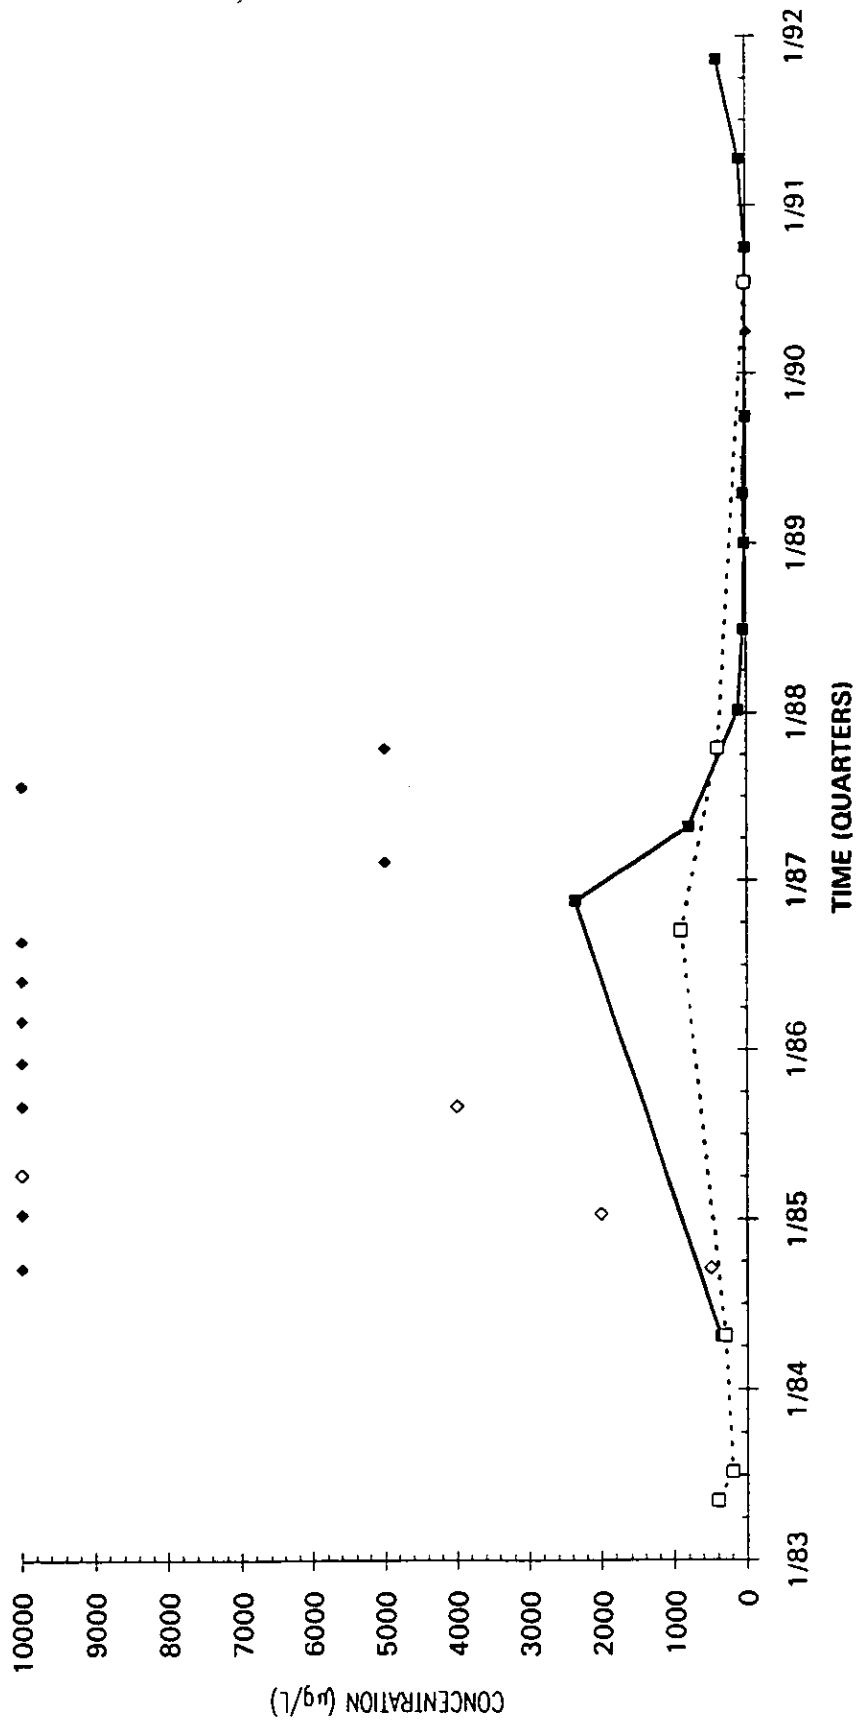

Time Series Plot of Tetrachloroethylene Concentrations Well MSB 26A

- M-Area Lab Detection Limit
- Contract Lab Detection Limit
- M-Area Lab Mean
- ..... Contract Lab Mean