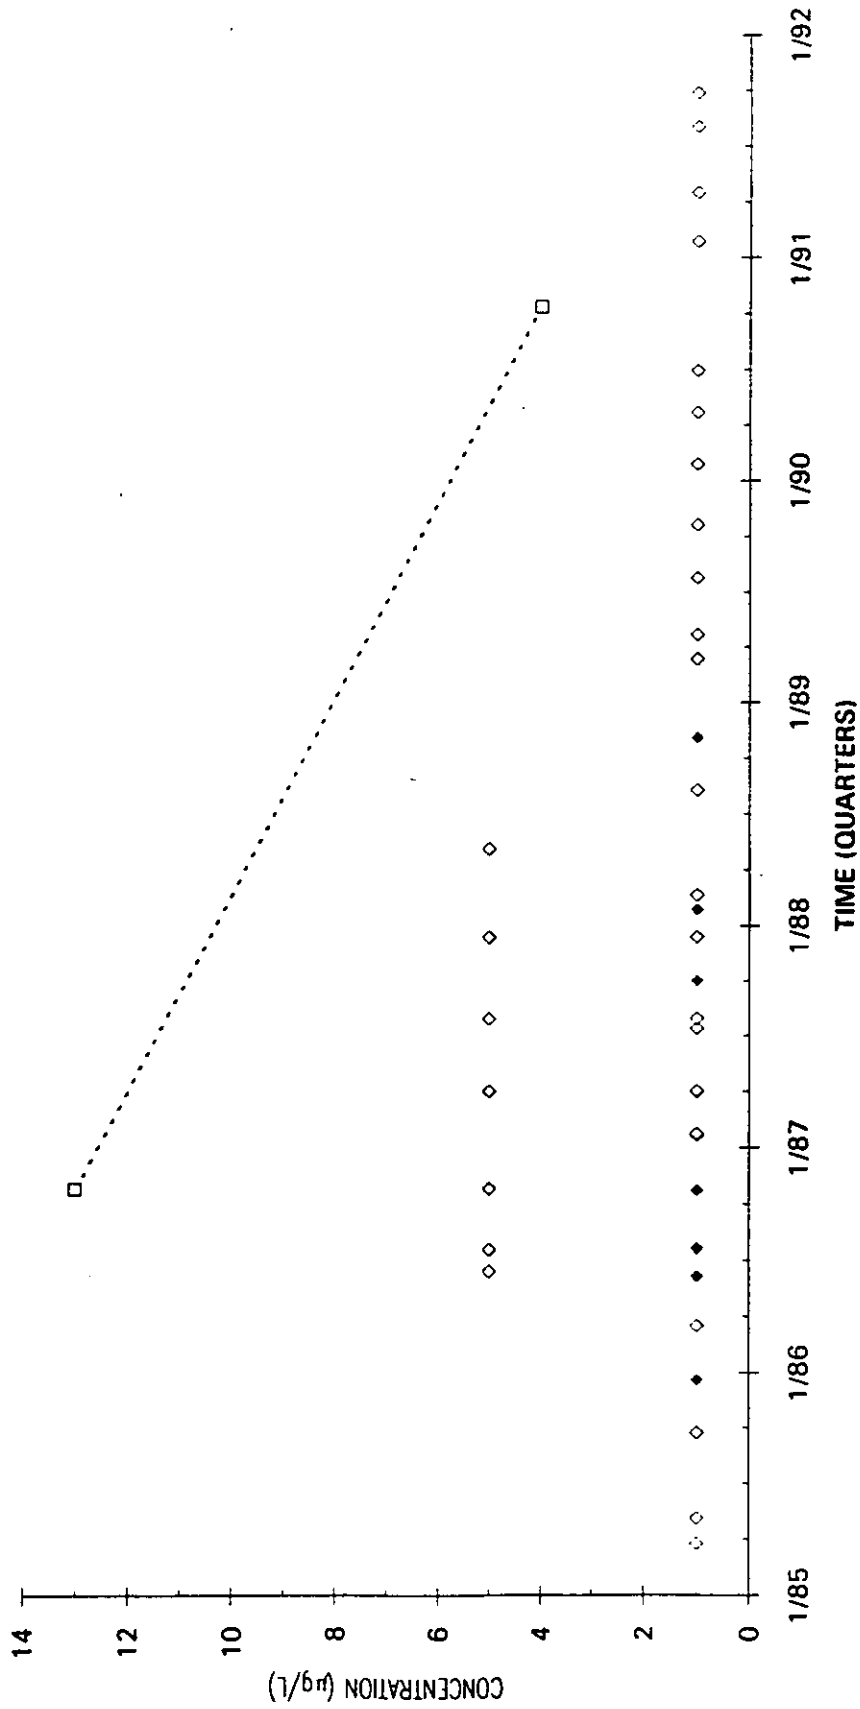

Time Series Plot of Tetrachloroethylene Concentrations Well MSB 29C

- M-Area Lab
- Contract Lab
- M-Area Lab Detection Limit
- Contract Lab
- M-Area Lab Mean
- ..... Contract Lab Mean