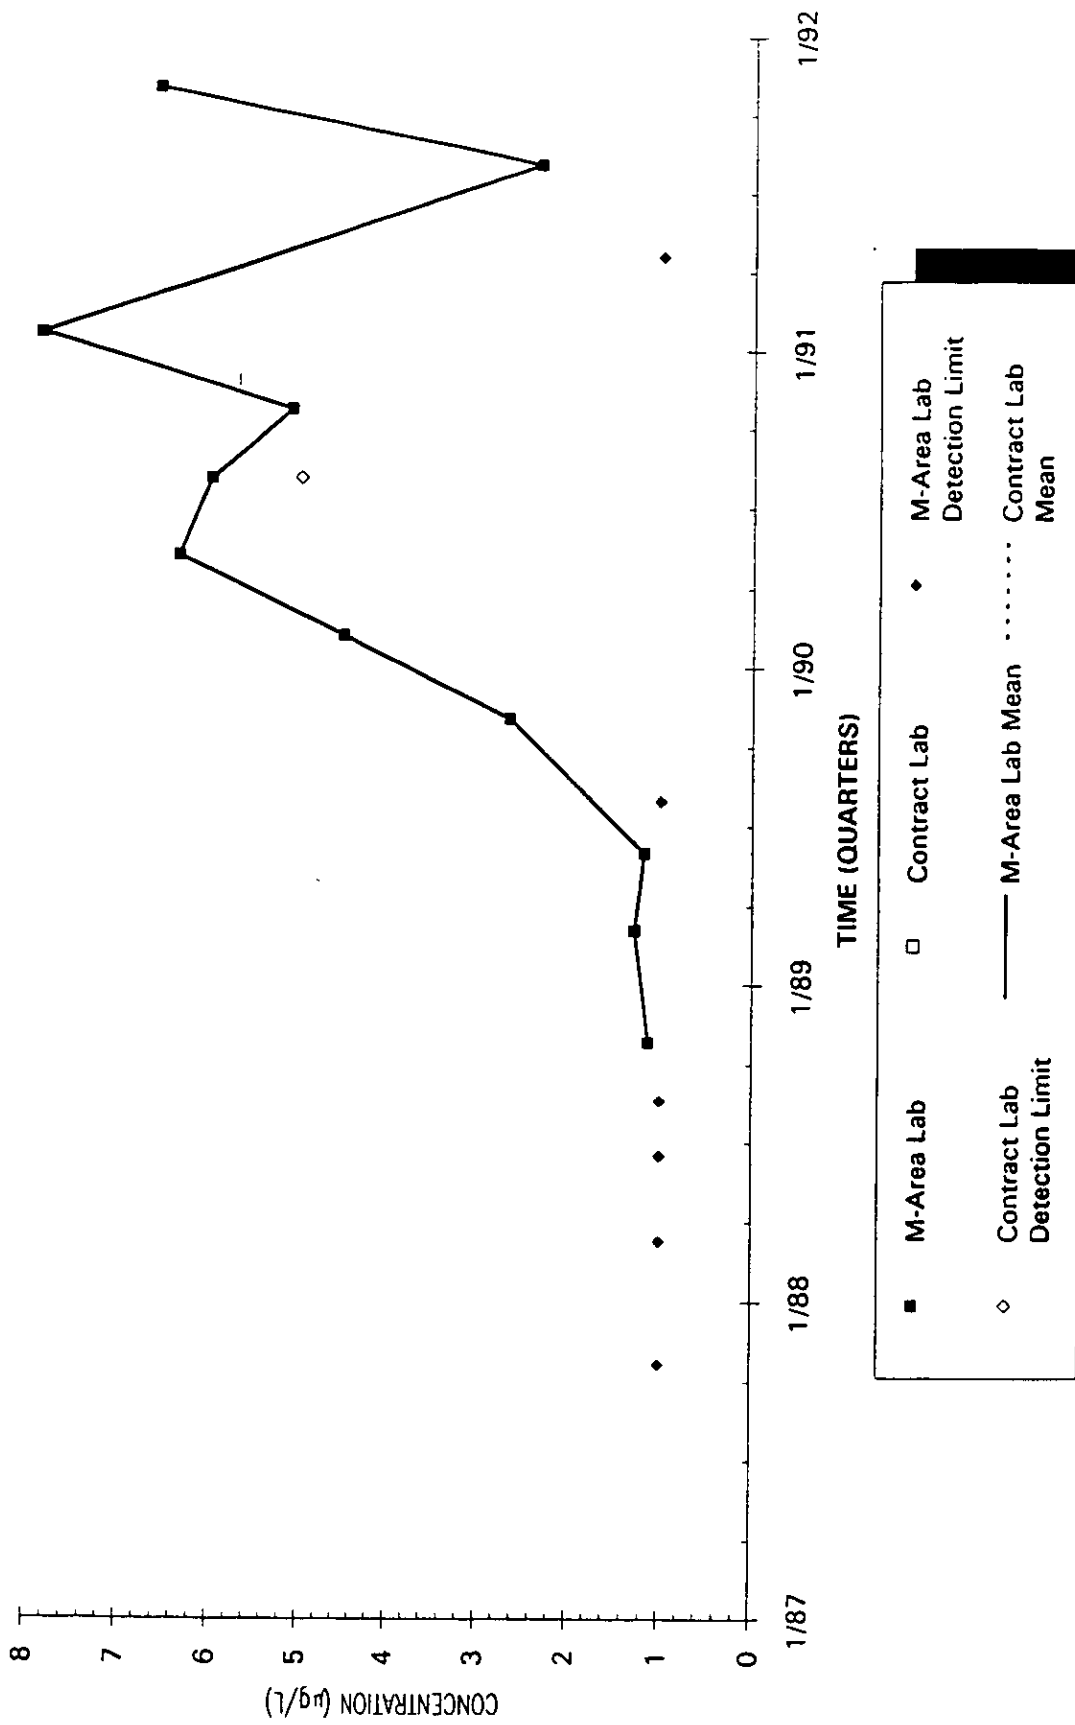

Time Series Plot of Trichloroethylene Concentrations Well MSB 52B