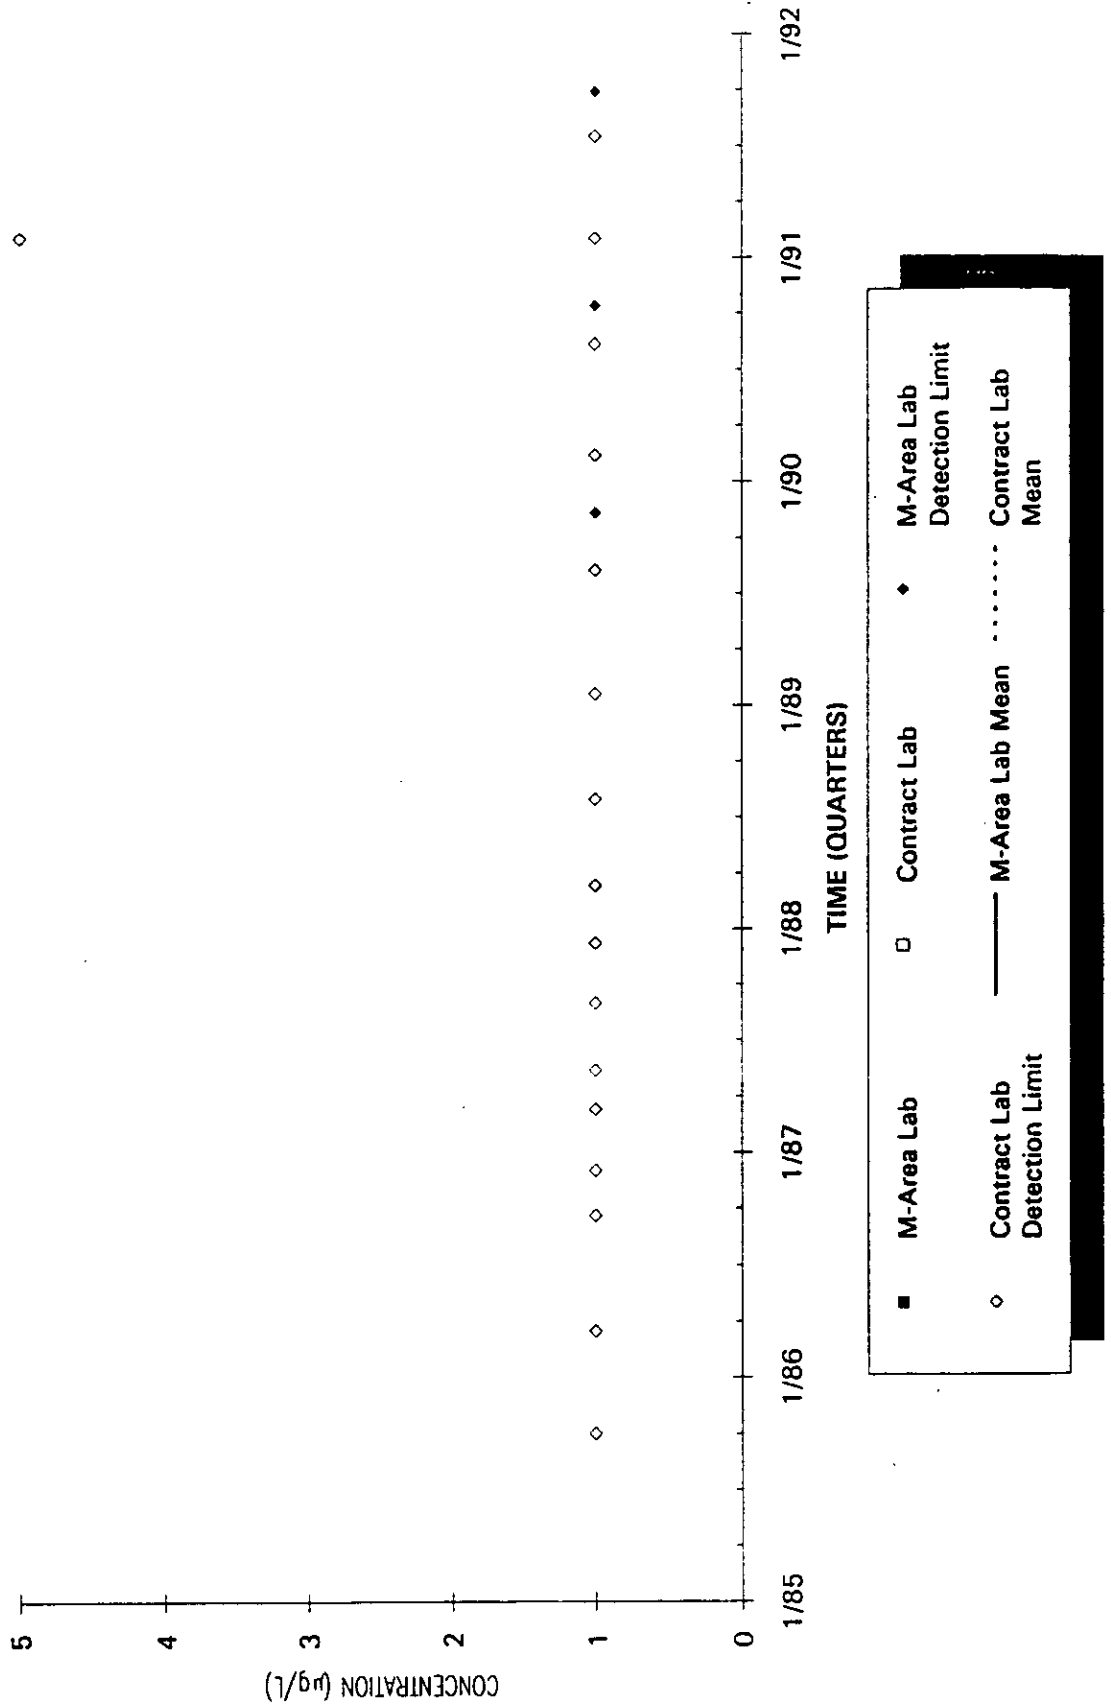

Time Series Plot of Tetrachloroethylene Concentrations Well SRW 3A