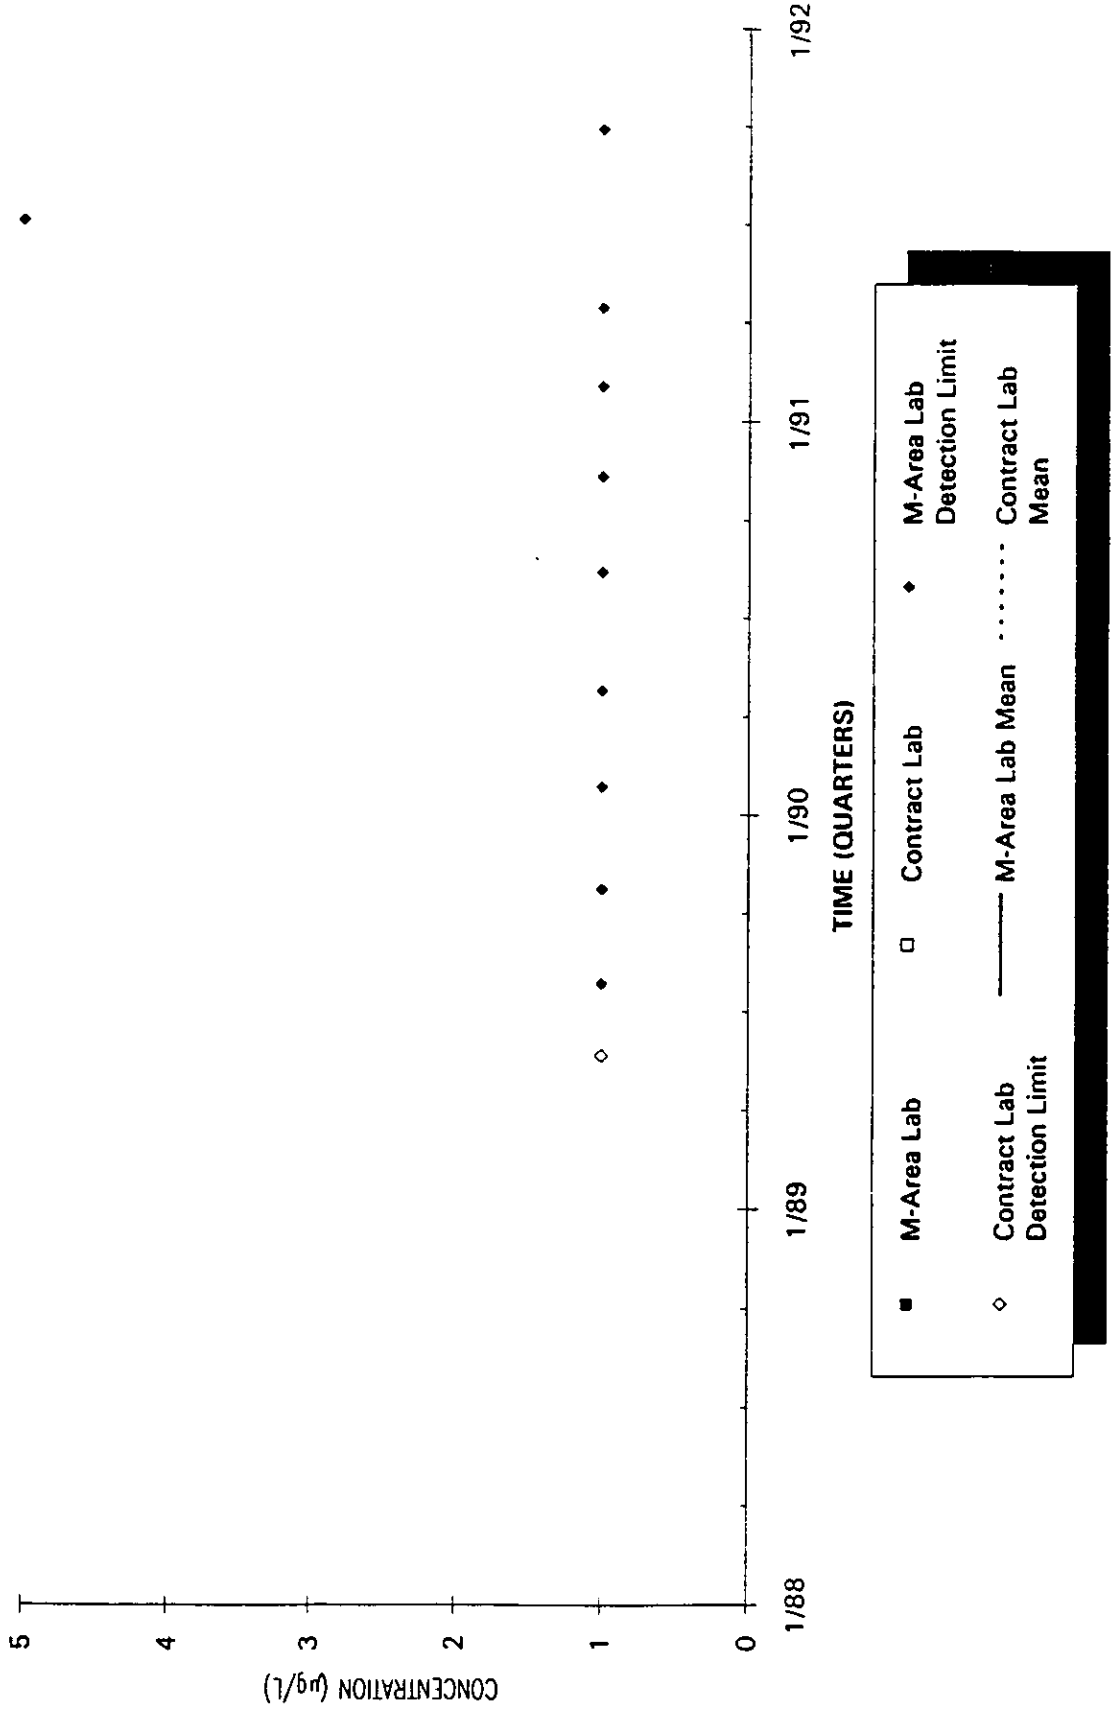

Time Series Plot of Tetrachloroethylene Concentrations Well MSB 82C