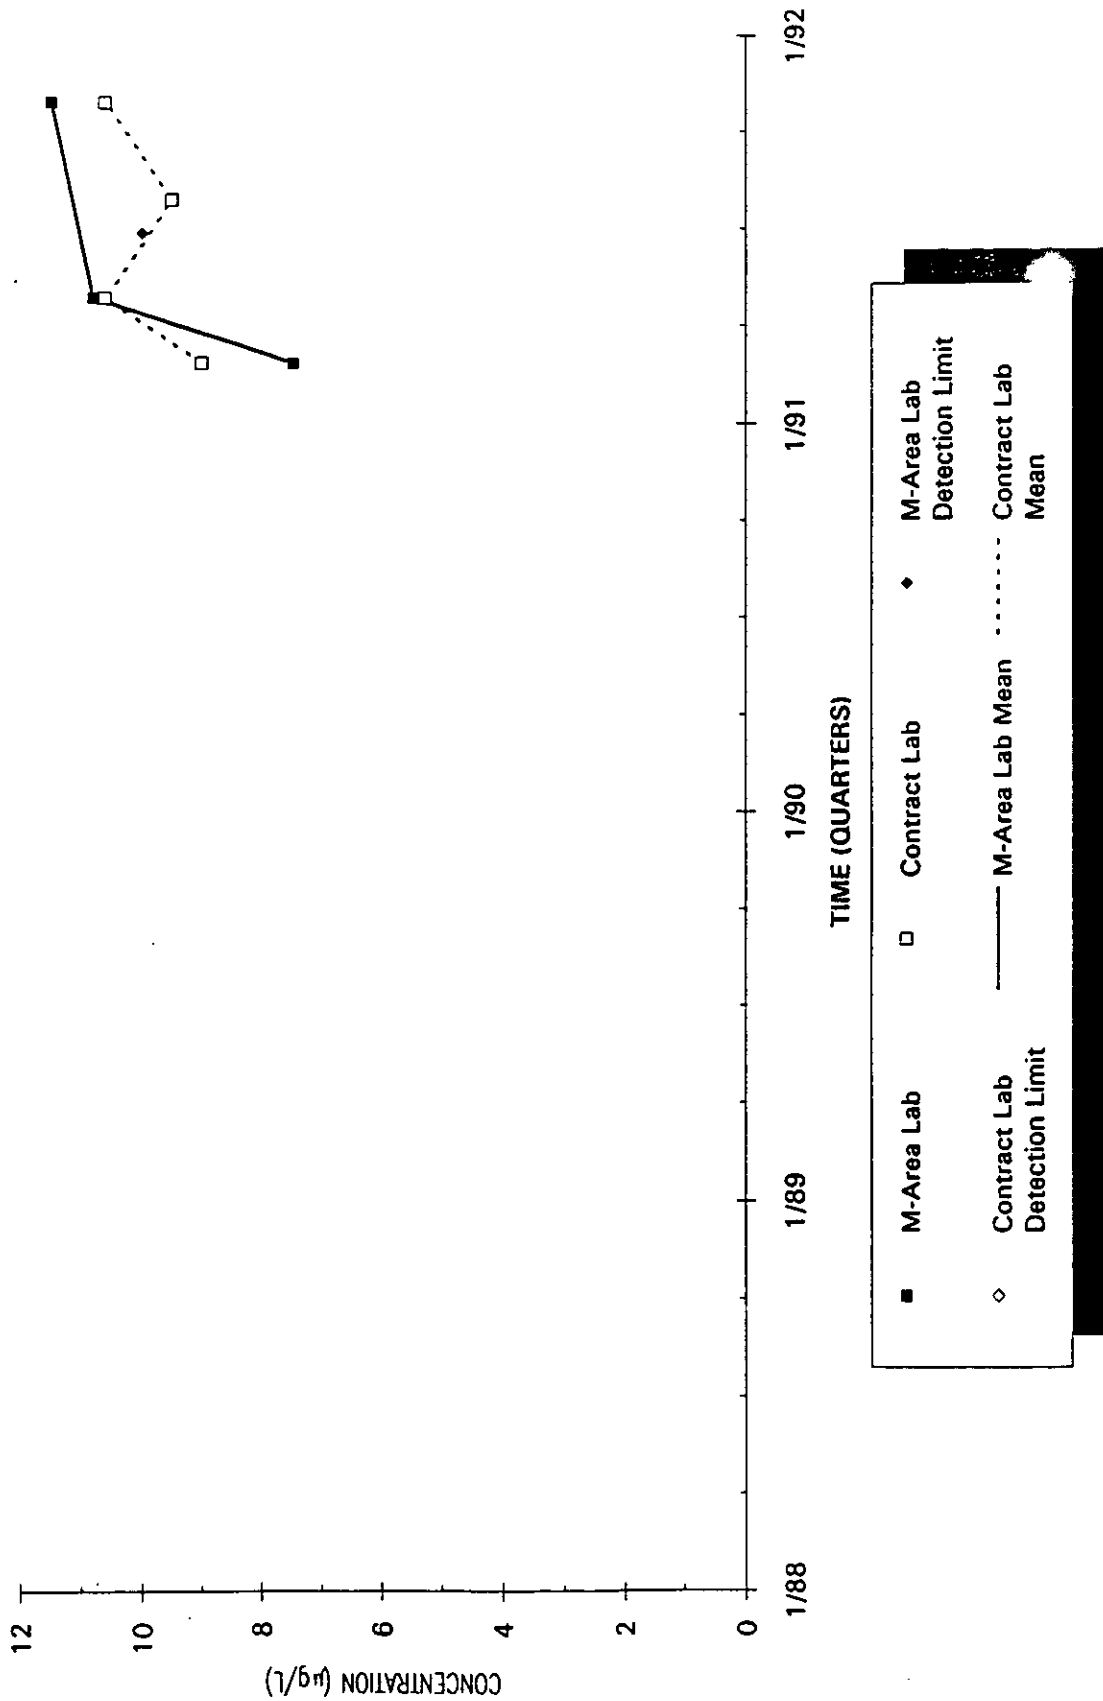

Time Series Plot of Trichloroethylene Concentrations Well ASB 6C