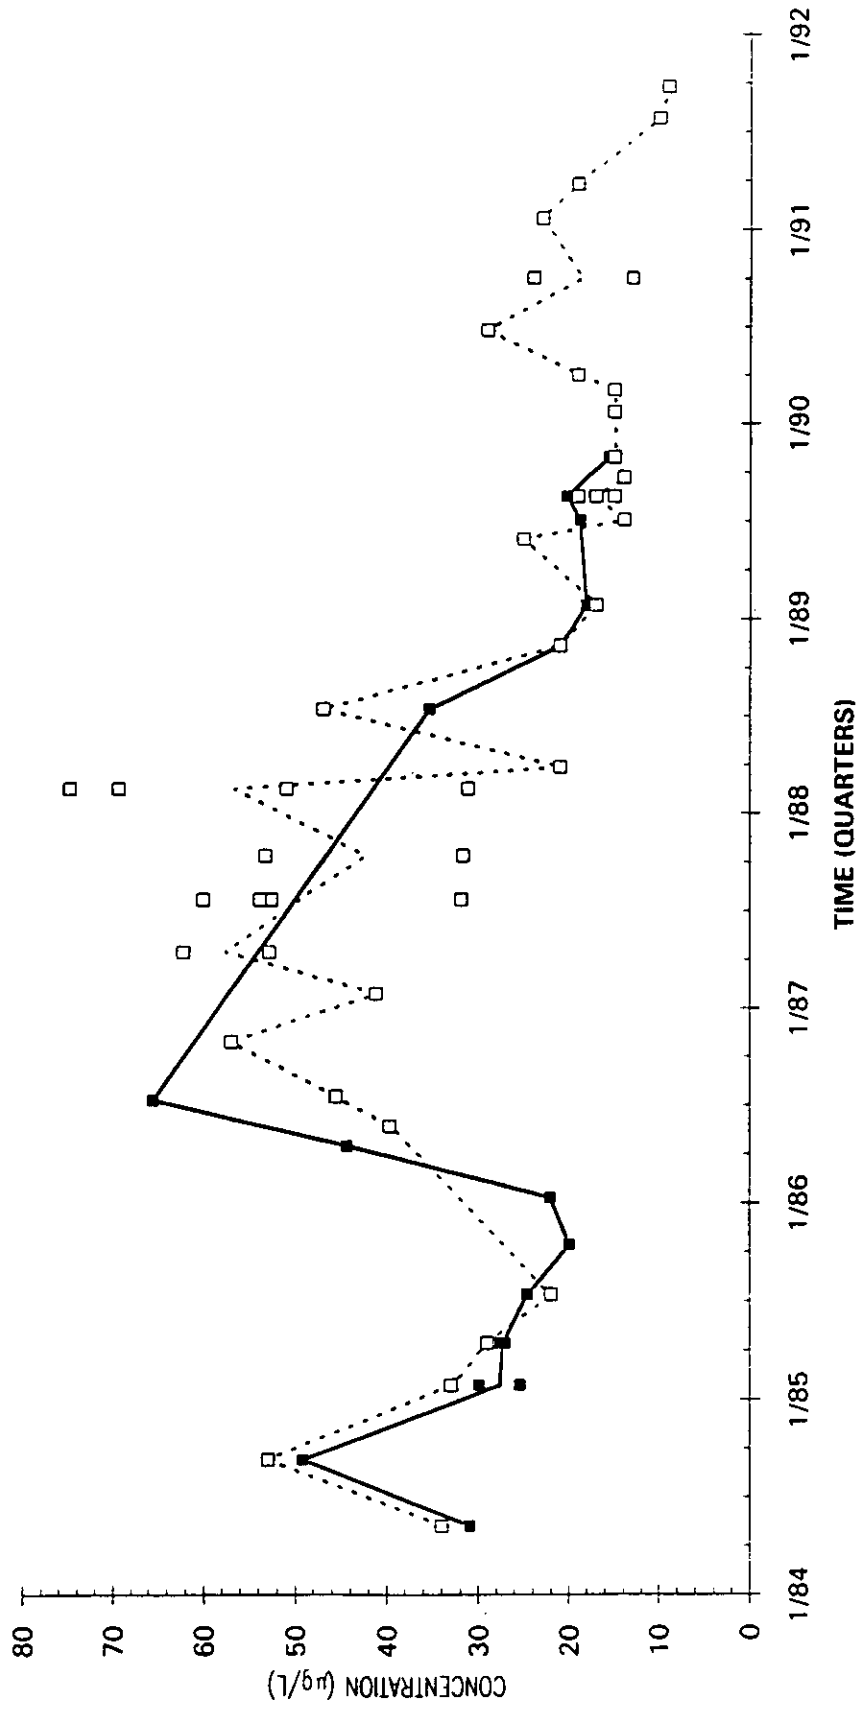

Time Series Plot of Tetrachloroethylene Concentrations Well MSB 5A

- M-Area Lab
- Contract Lab
- M-Area Lab Detection Limit
- Contract Lab Detection Limit
- M-Area Lab Mean
- ..... Contract Lab Mean