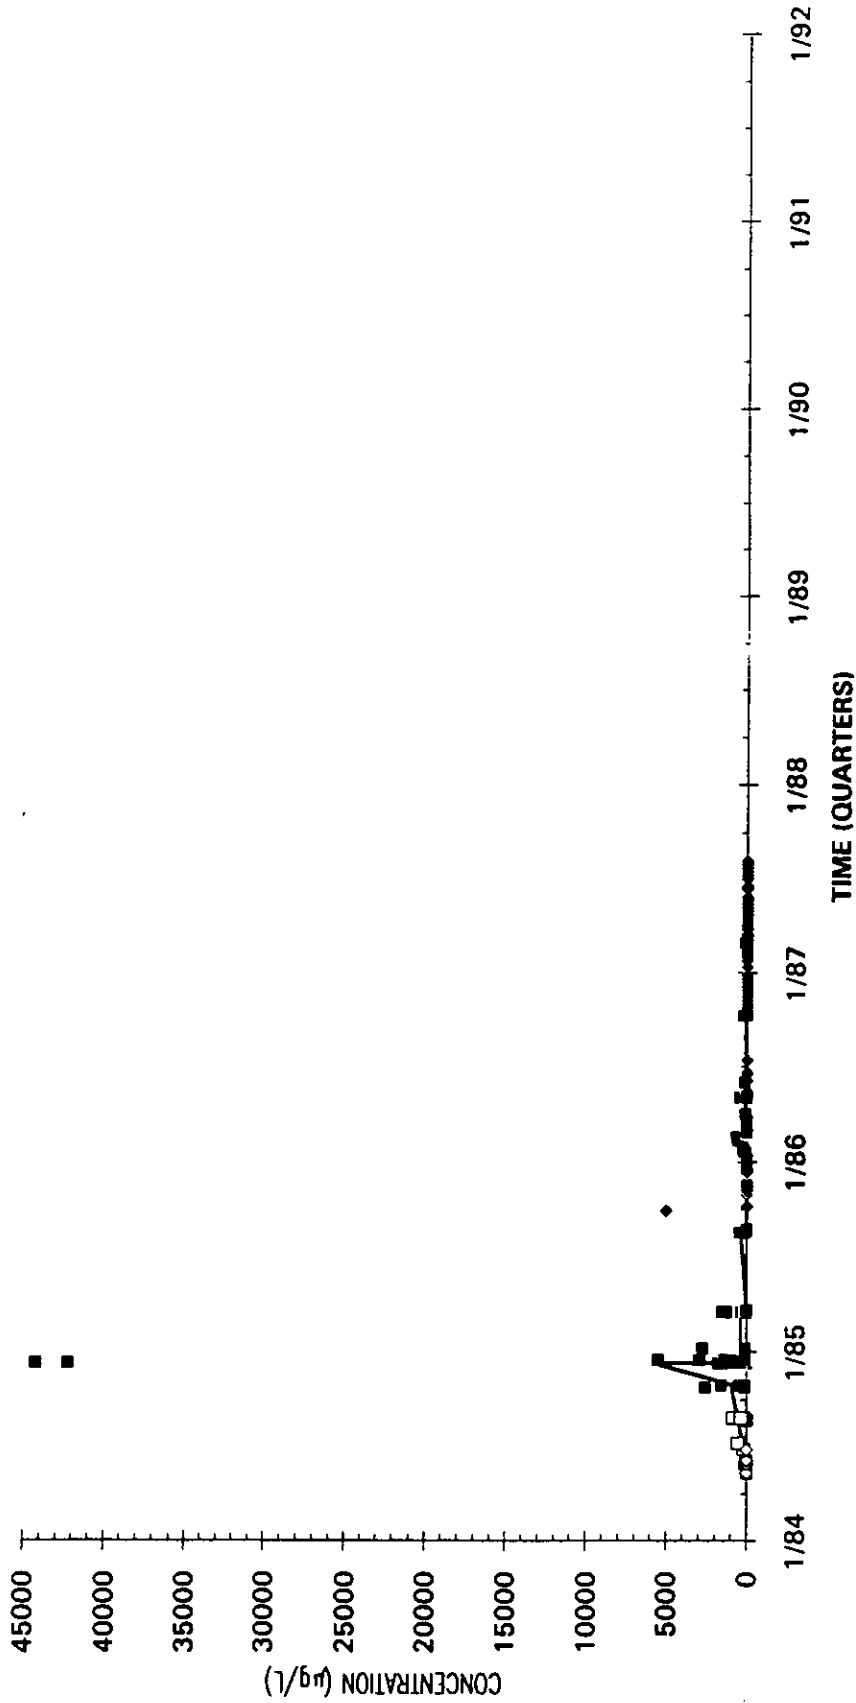

Time Series Plot of Trichloroethylene Concentrations Well MSB 23A

- M-Area Lab
- Contract Lab
- M-Area Lab Detection Limit
- Contract Lab Detection Limit
- M-Area Lab Mean
- ..... Contract Lab Mean