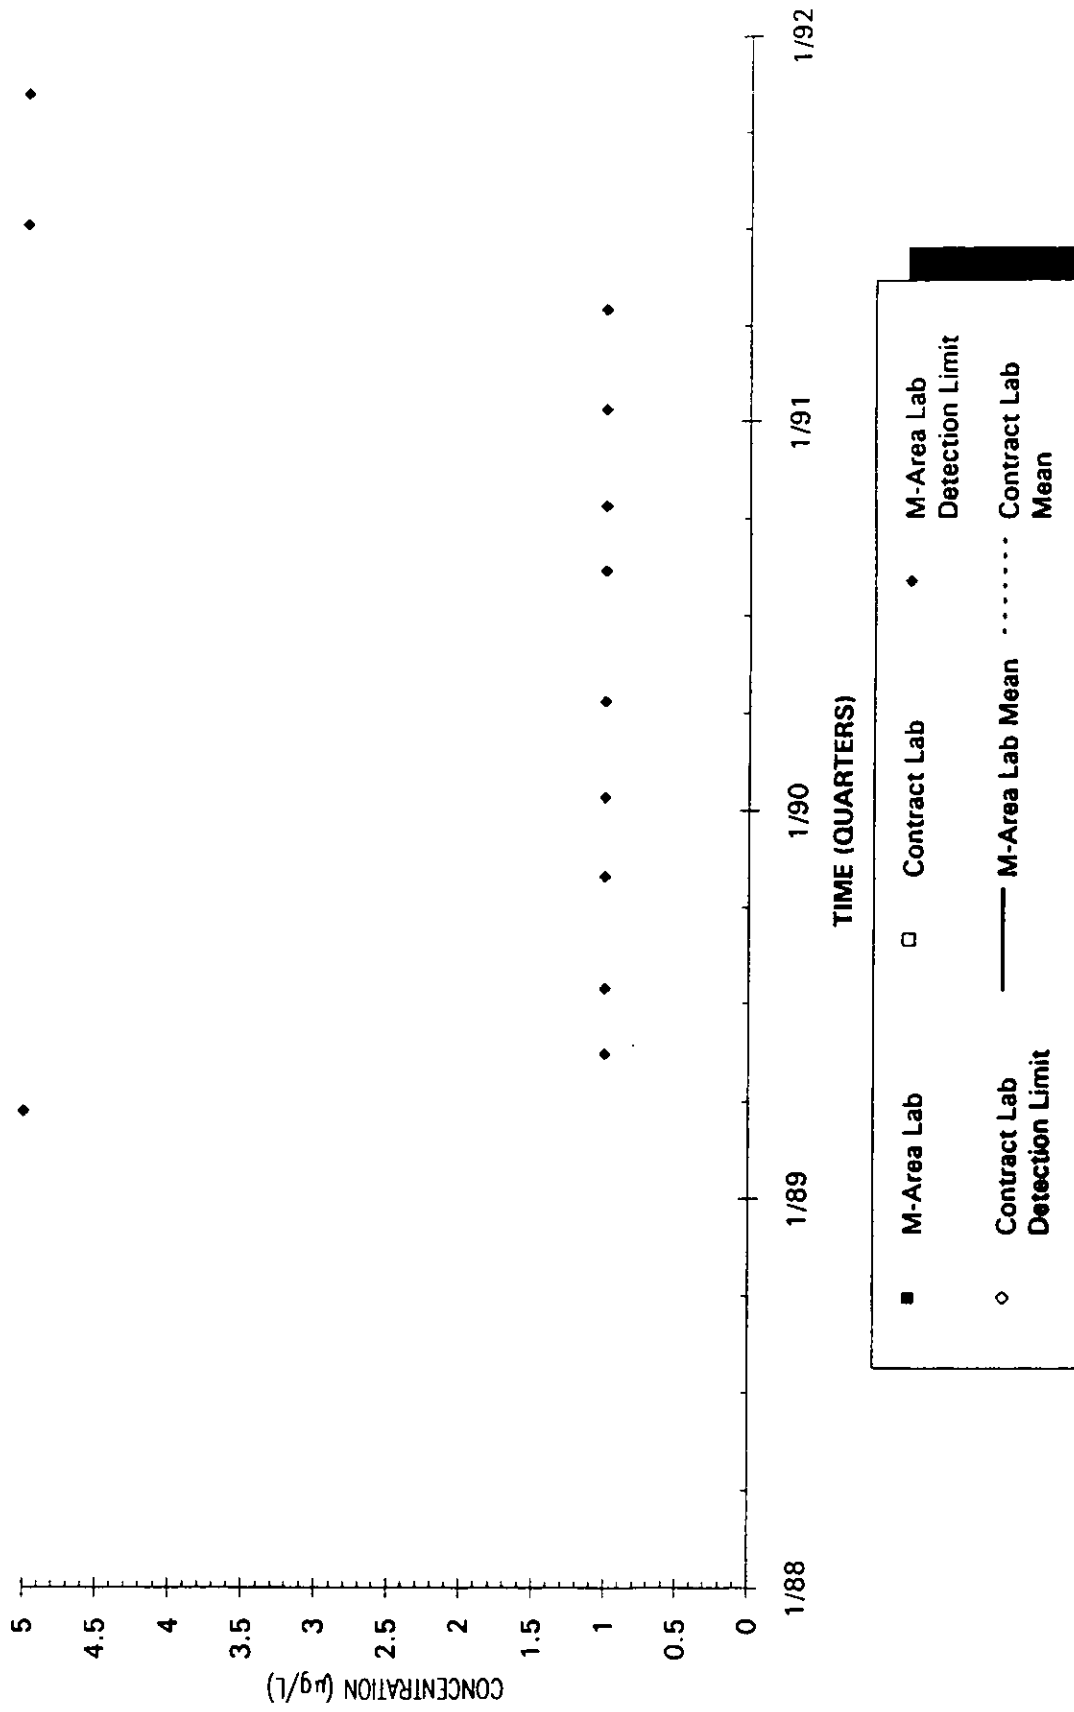

Time Series Plot of Trichloroethylene Concentrations Well MSB 71B