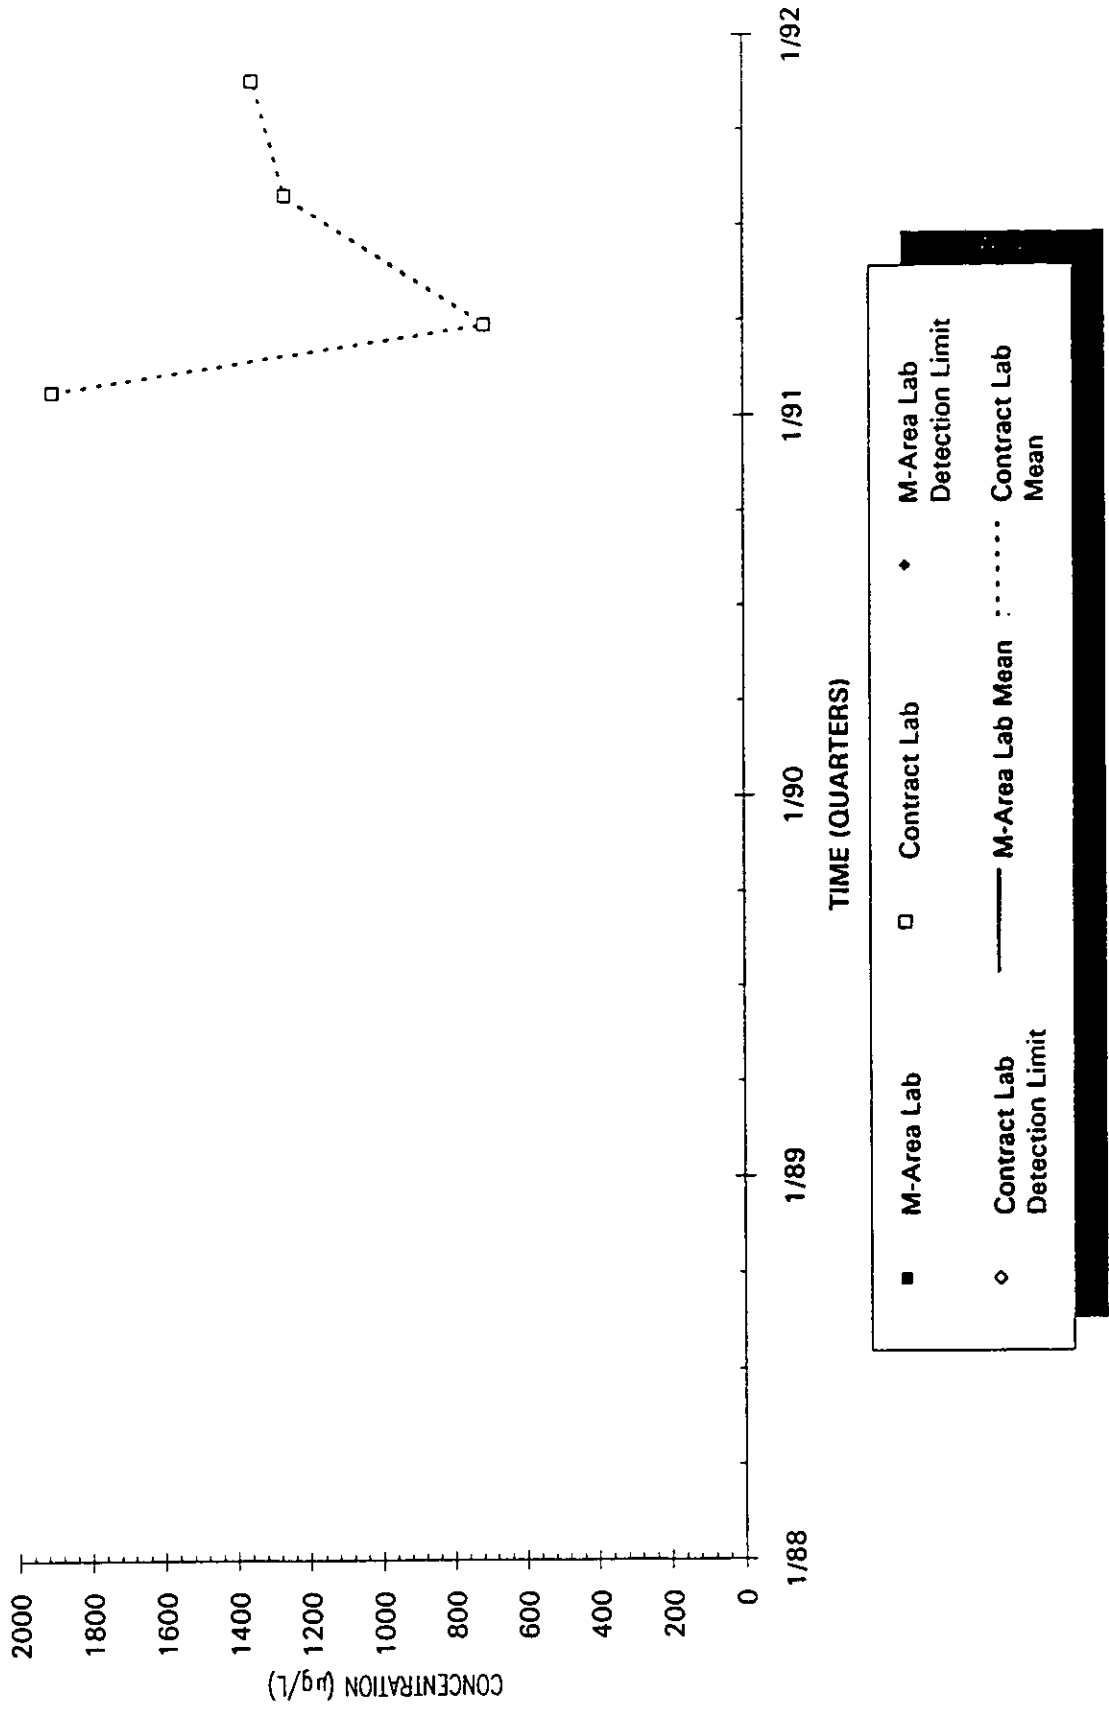

Time Series Plot of Trichloroethylene Concentrations Well MSB 6B