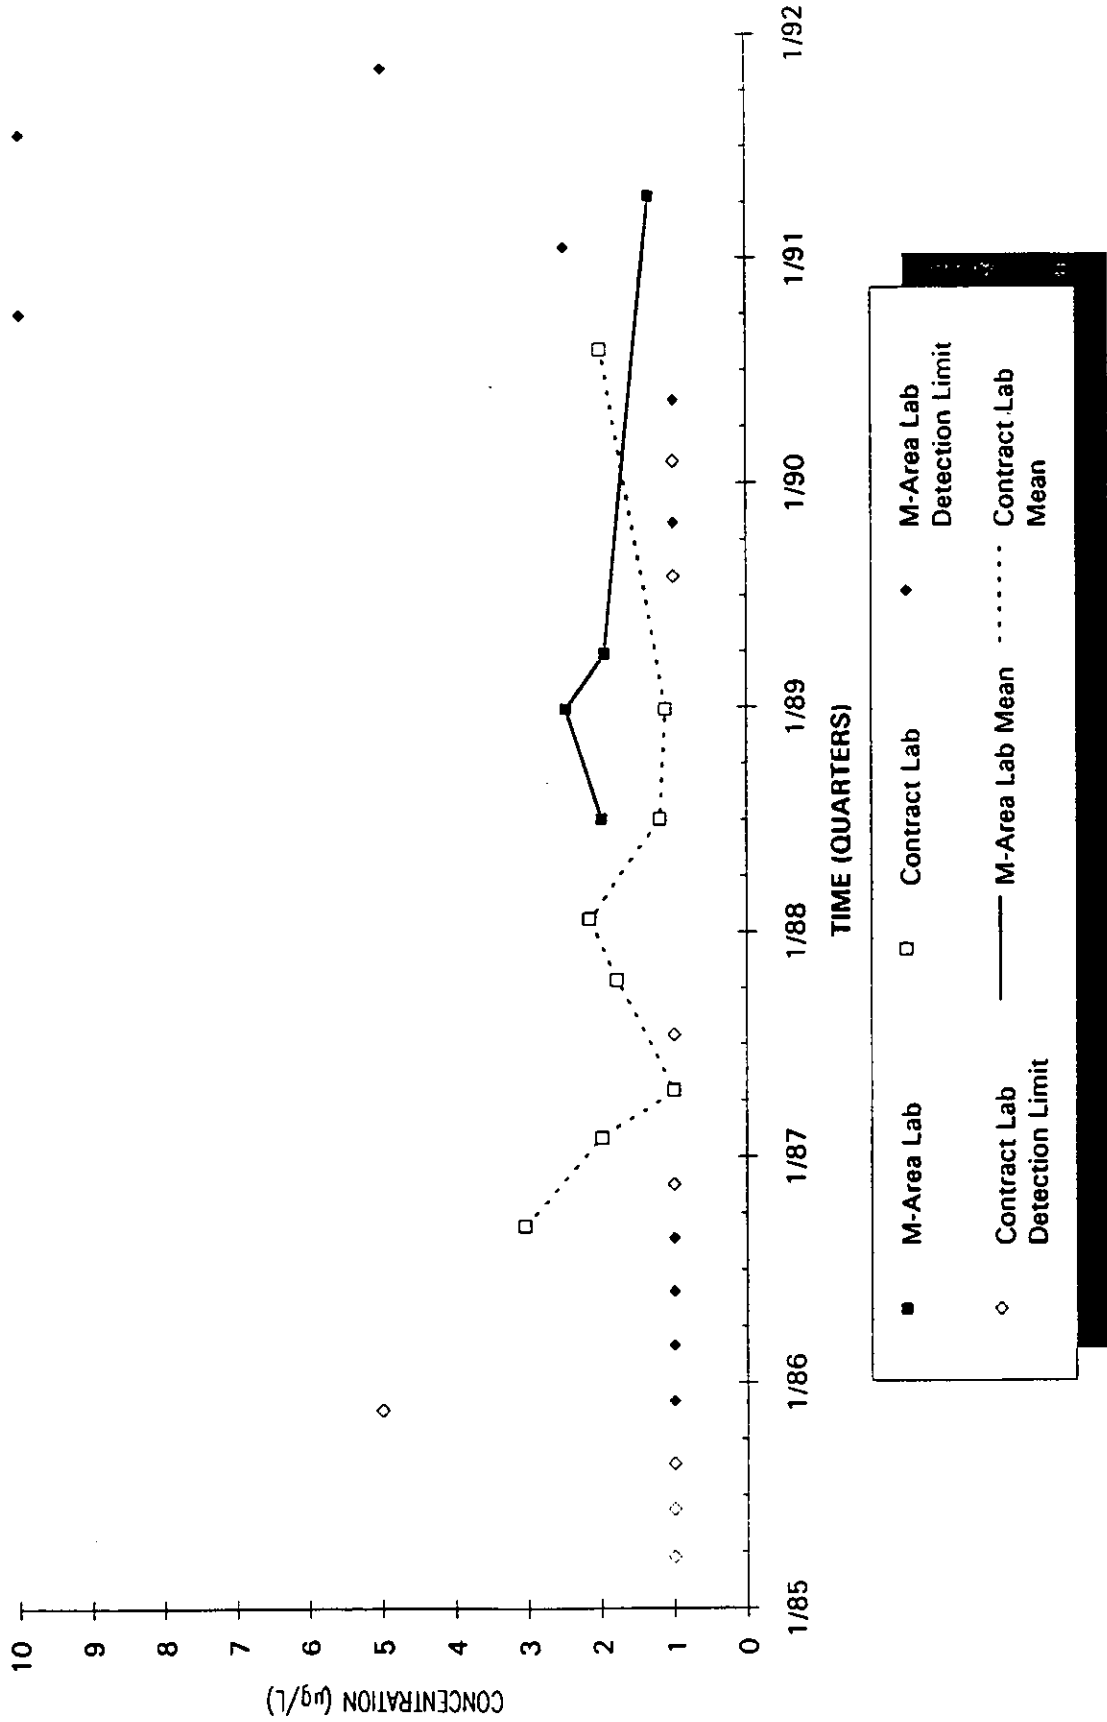

Time Series Plot of Tetrachloroethylene Concentrations Well ARP 1A