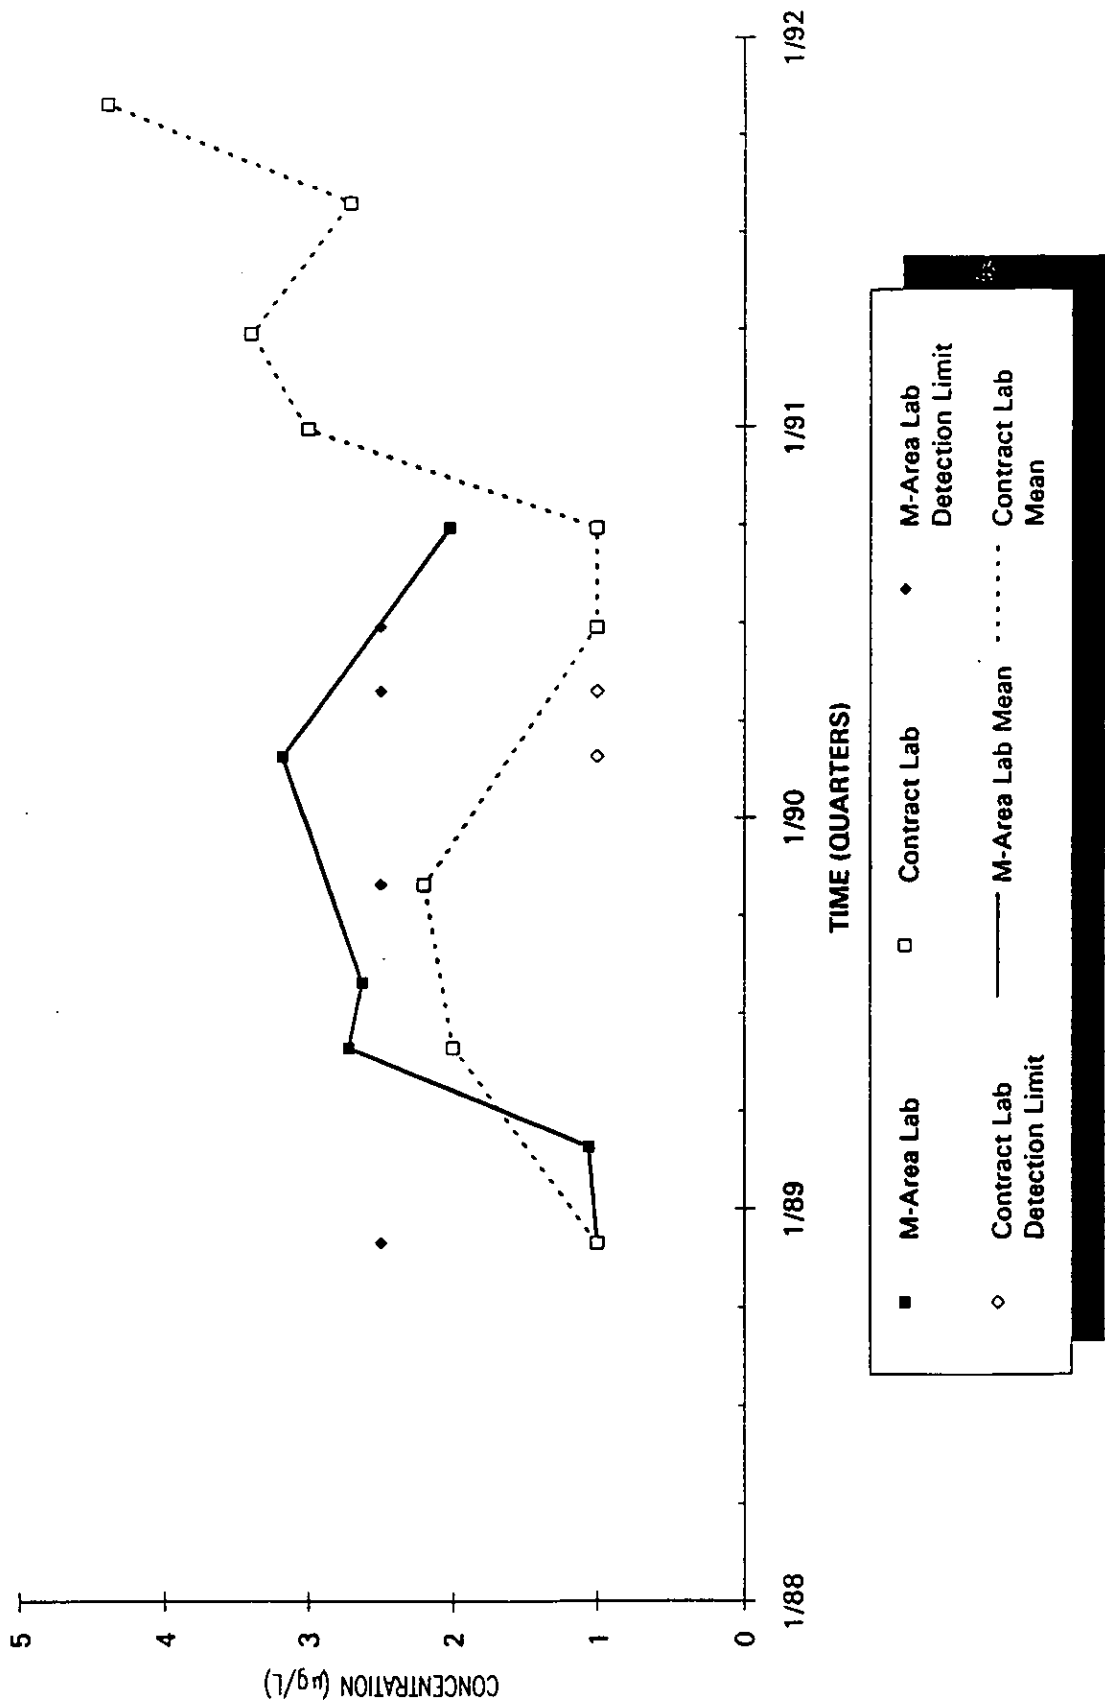

Time Series Plot of Trichloroethylene Concentrations Well AMB 7