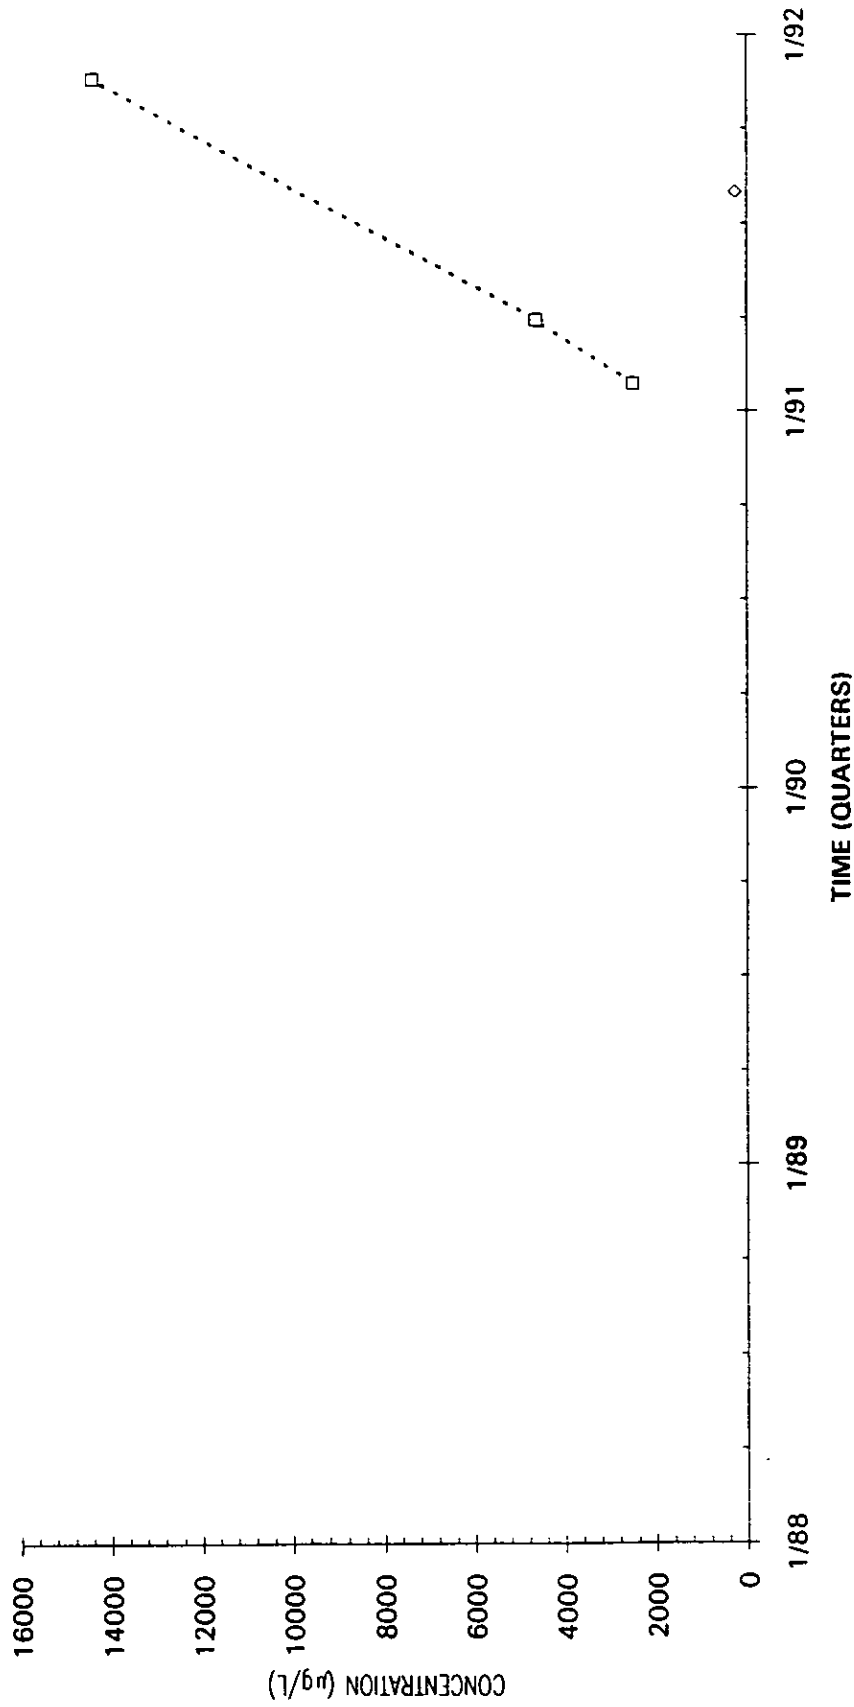

Time Series Plot of Tetrachloroethylene Concentrations Well MSB 3C