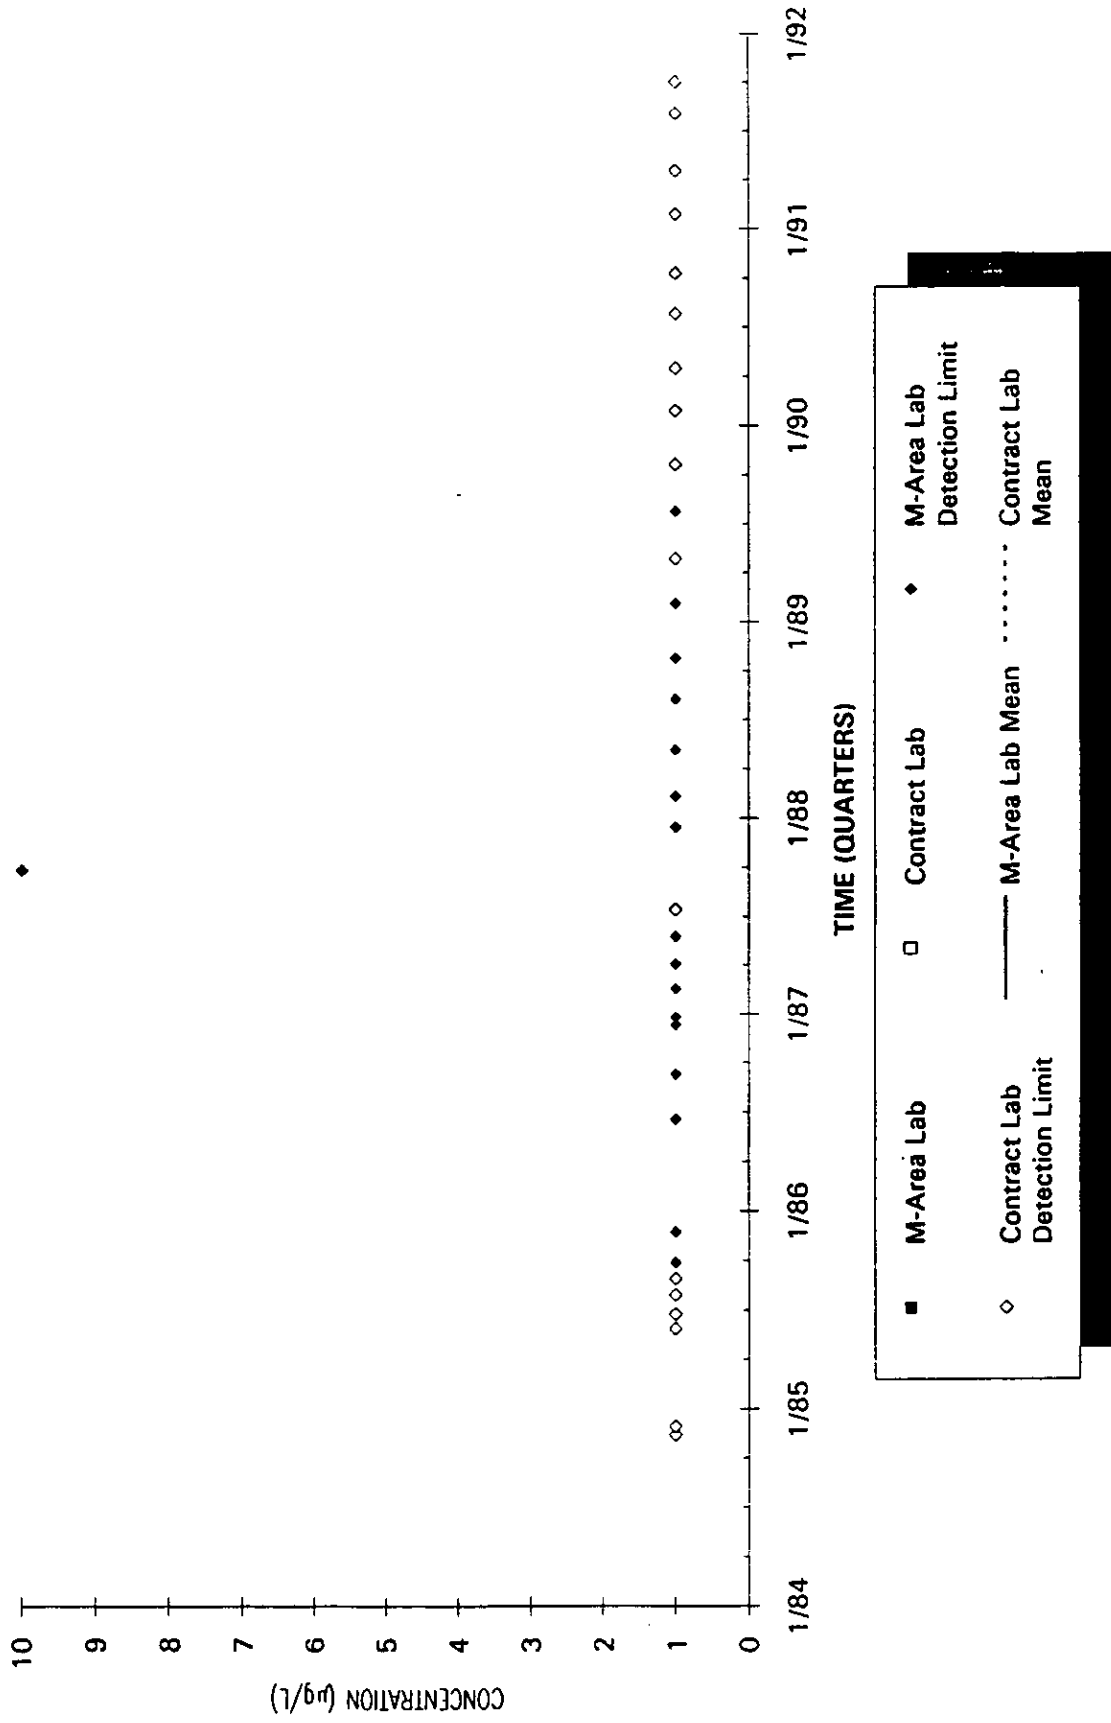

Time Series Plot of Tetrachloroethylene Concentrations Well MSB 43TA