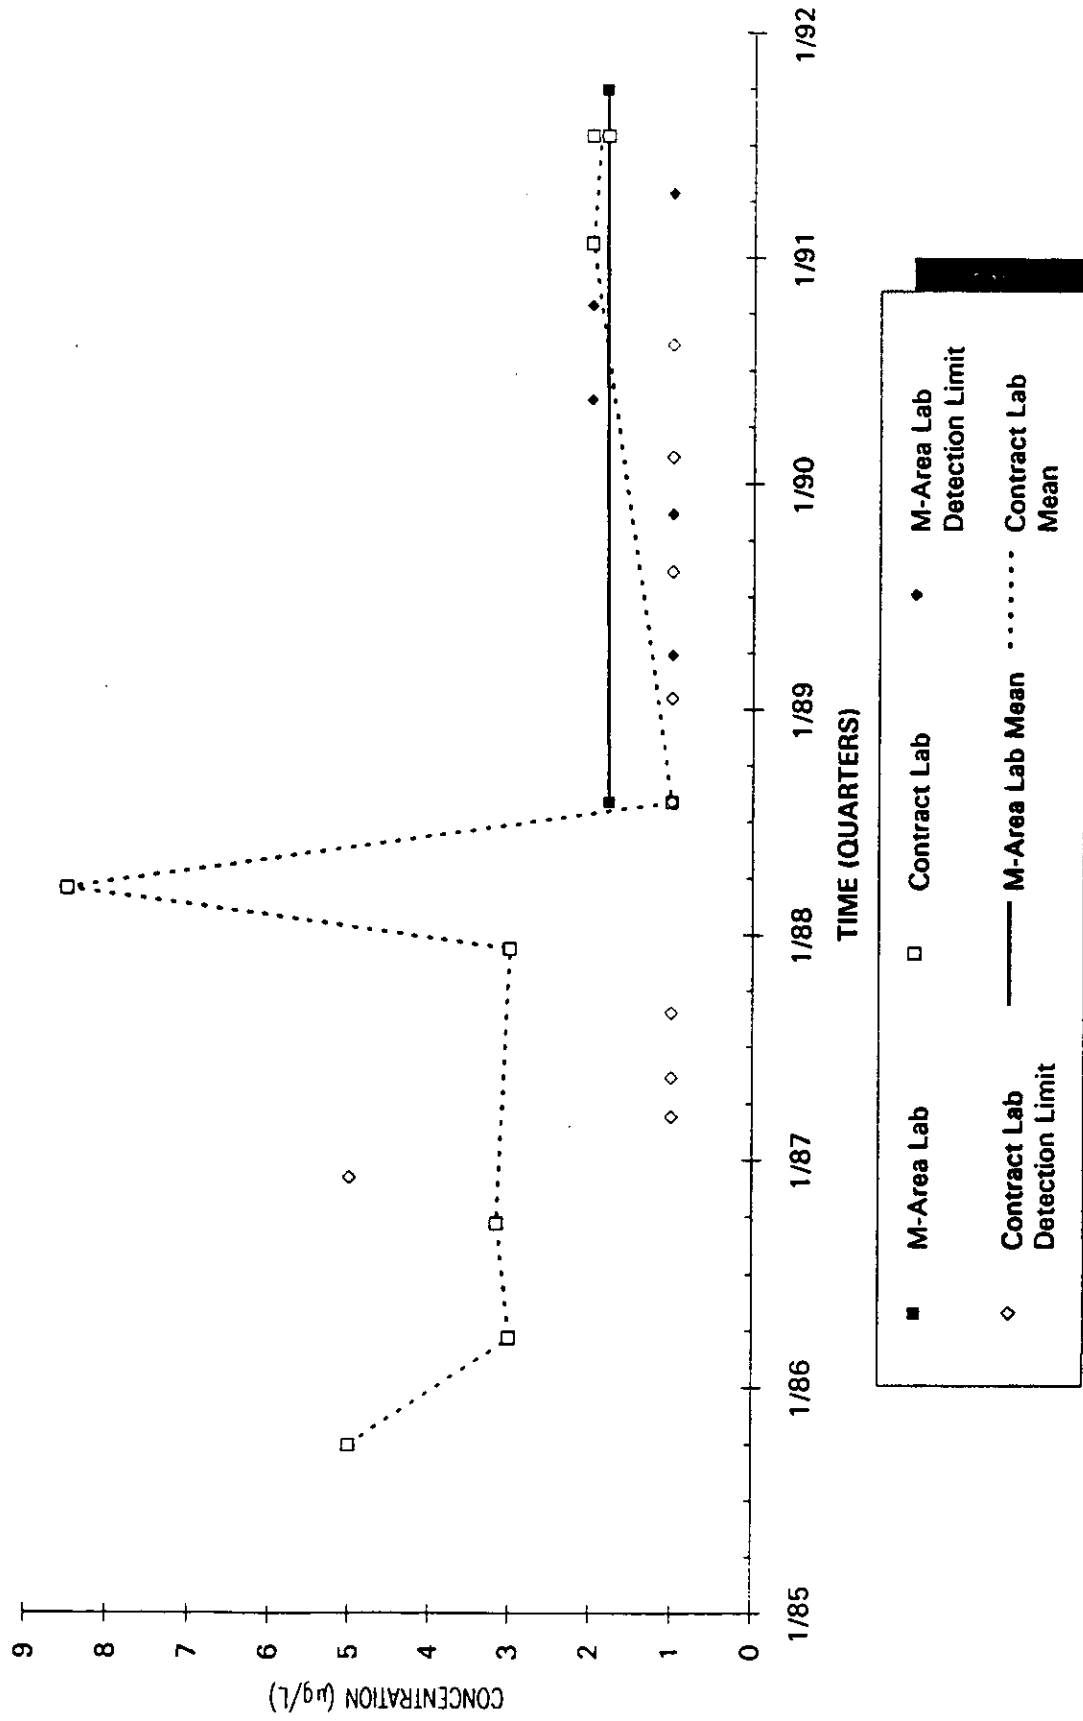

Time Series Plot of Tetrachloroethylene Concentrations Well SRW 8