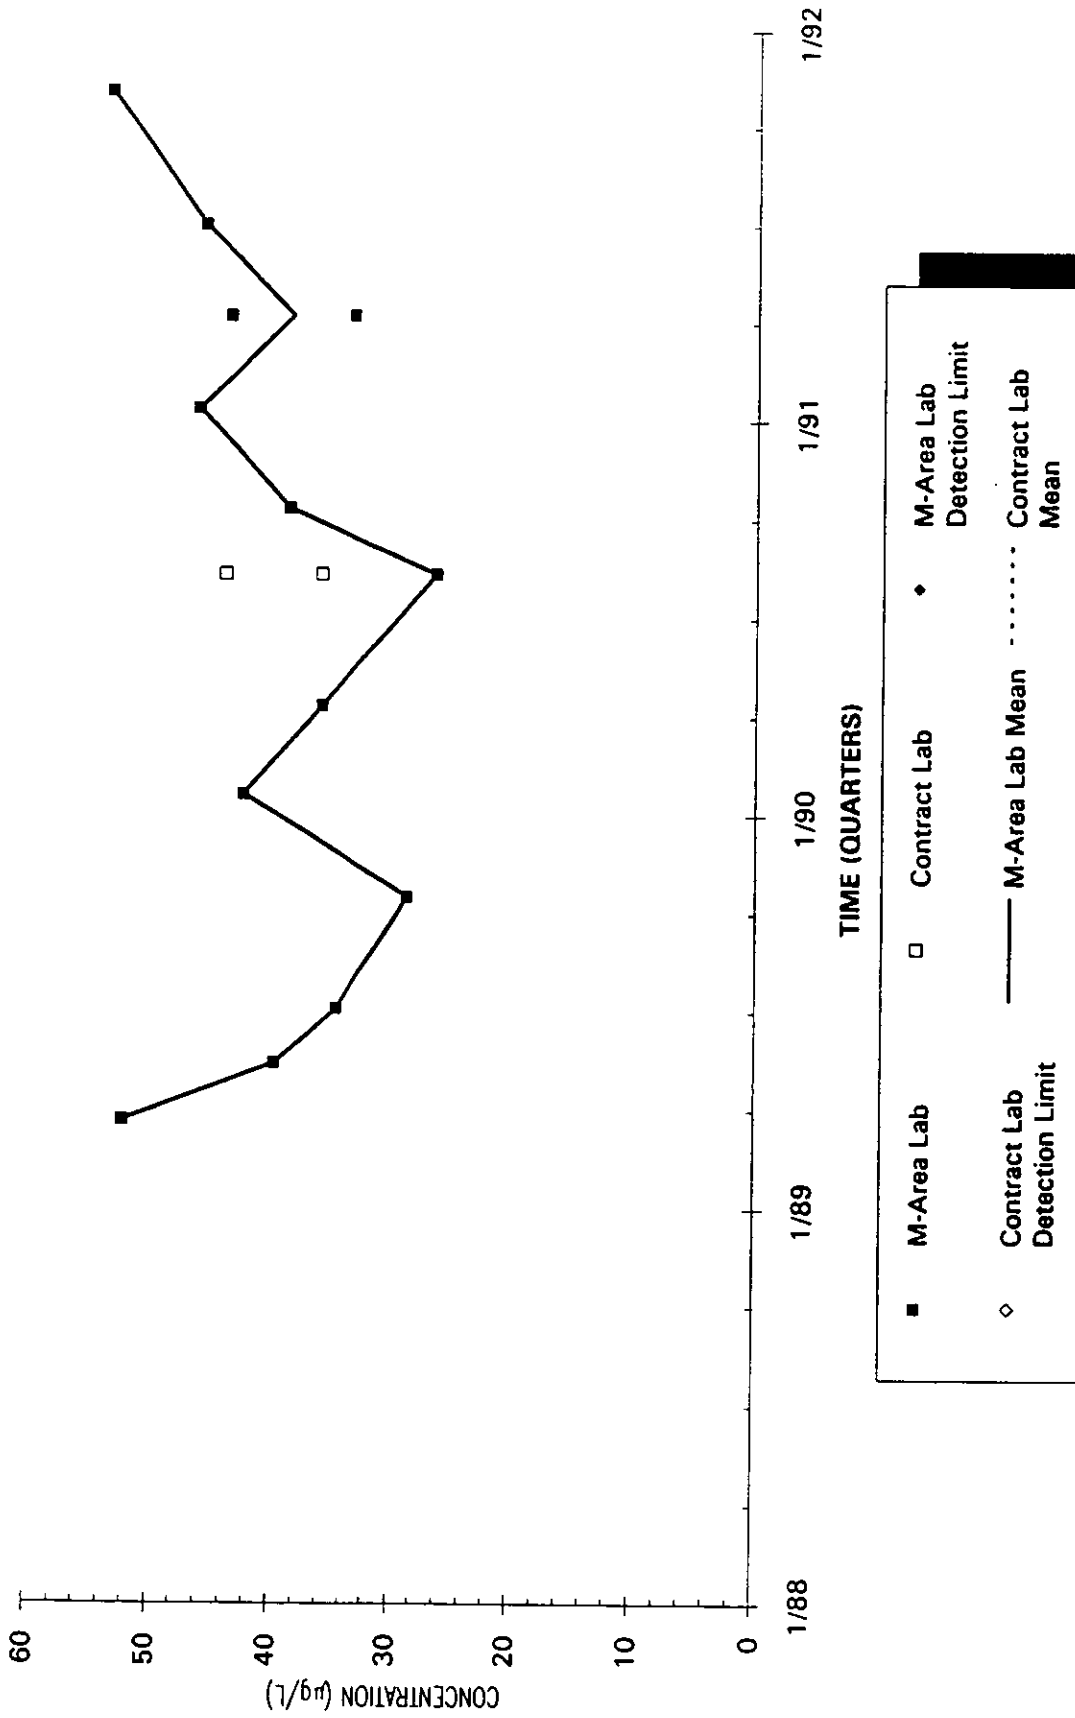

Time Series Plot of Trichloroethylene Concentrations Well MSB 70C