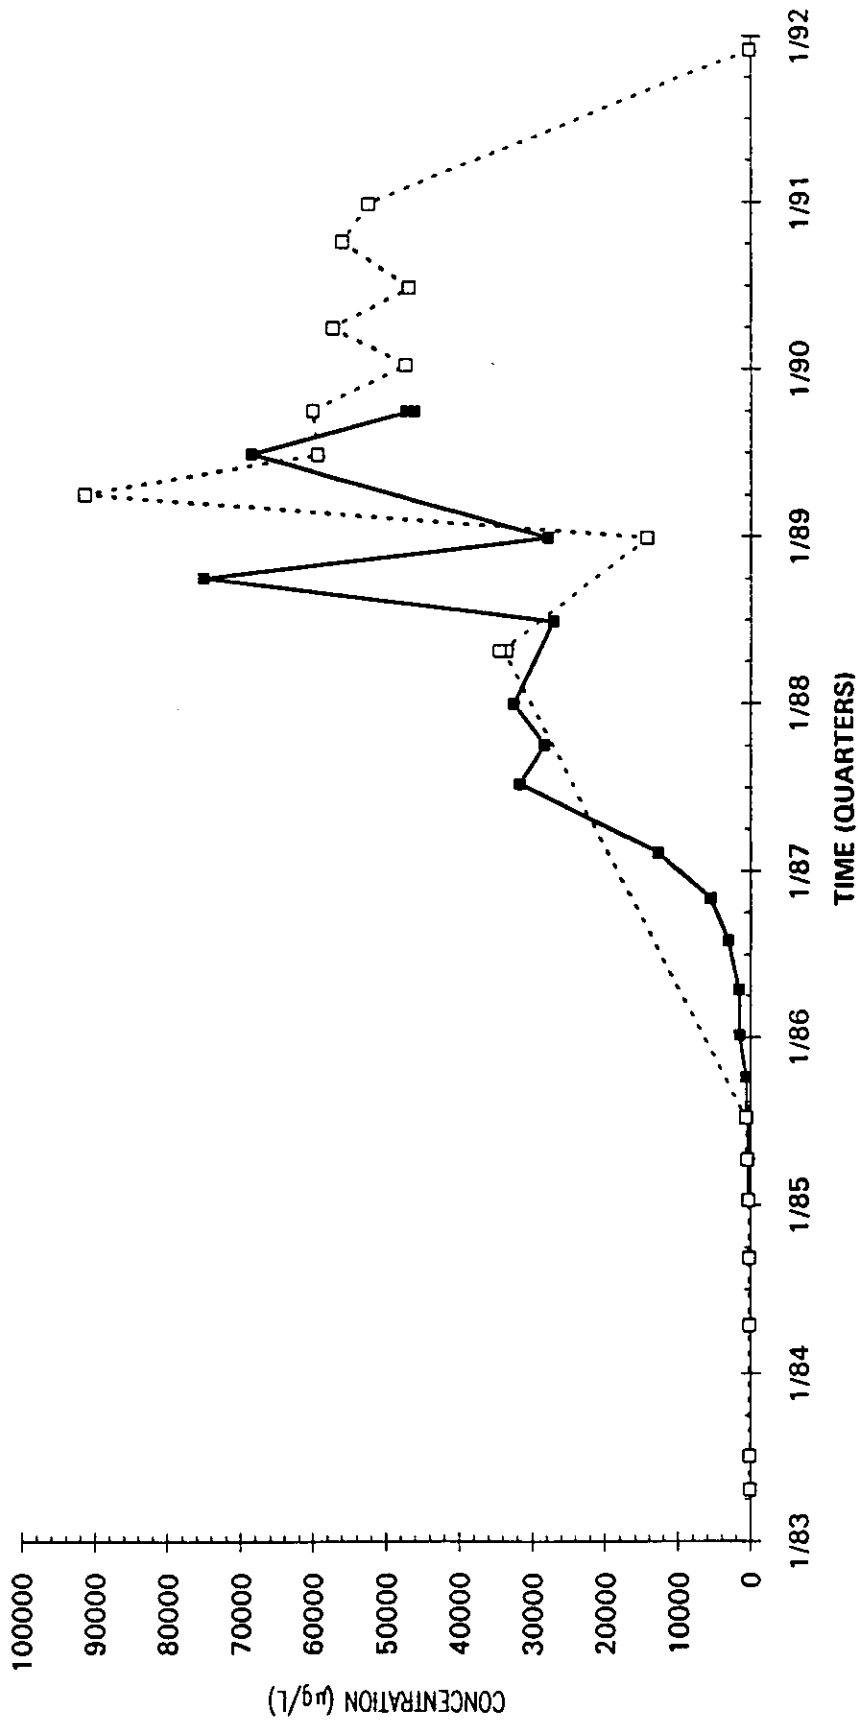

Time Series Plot of Trichloroethylene Concentrations Well MSB 10C

- M-Area Lab
- Contract Lab
- M-Area Lab Detection Limit
- Contract Lab Detection Limit
- M-Area Lab Mean
- ..... Contract Lab Mean