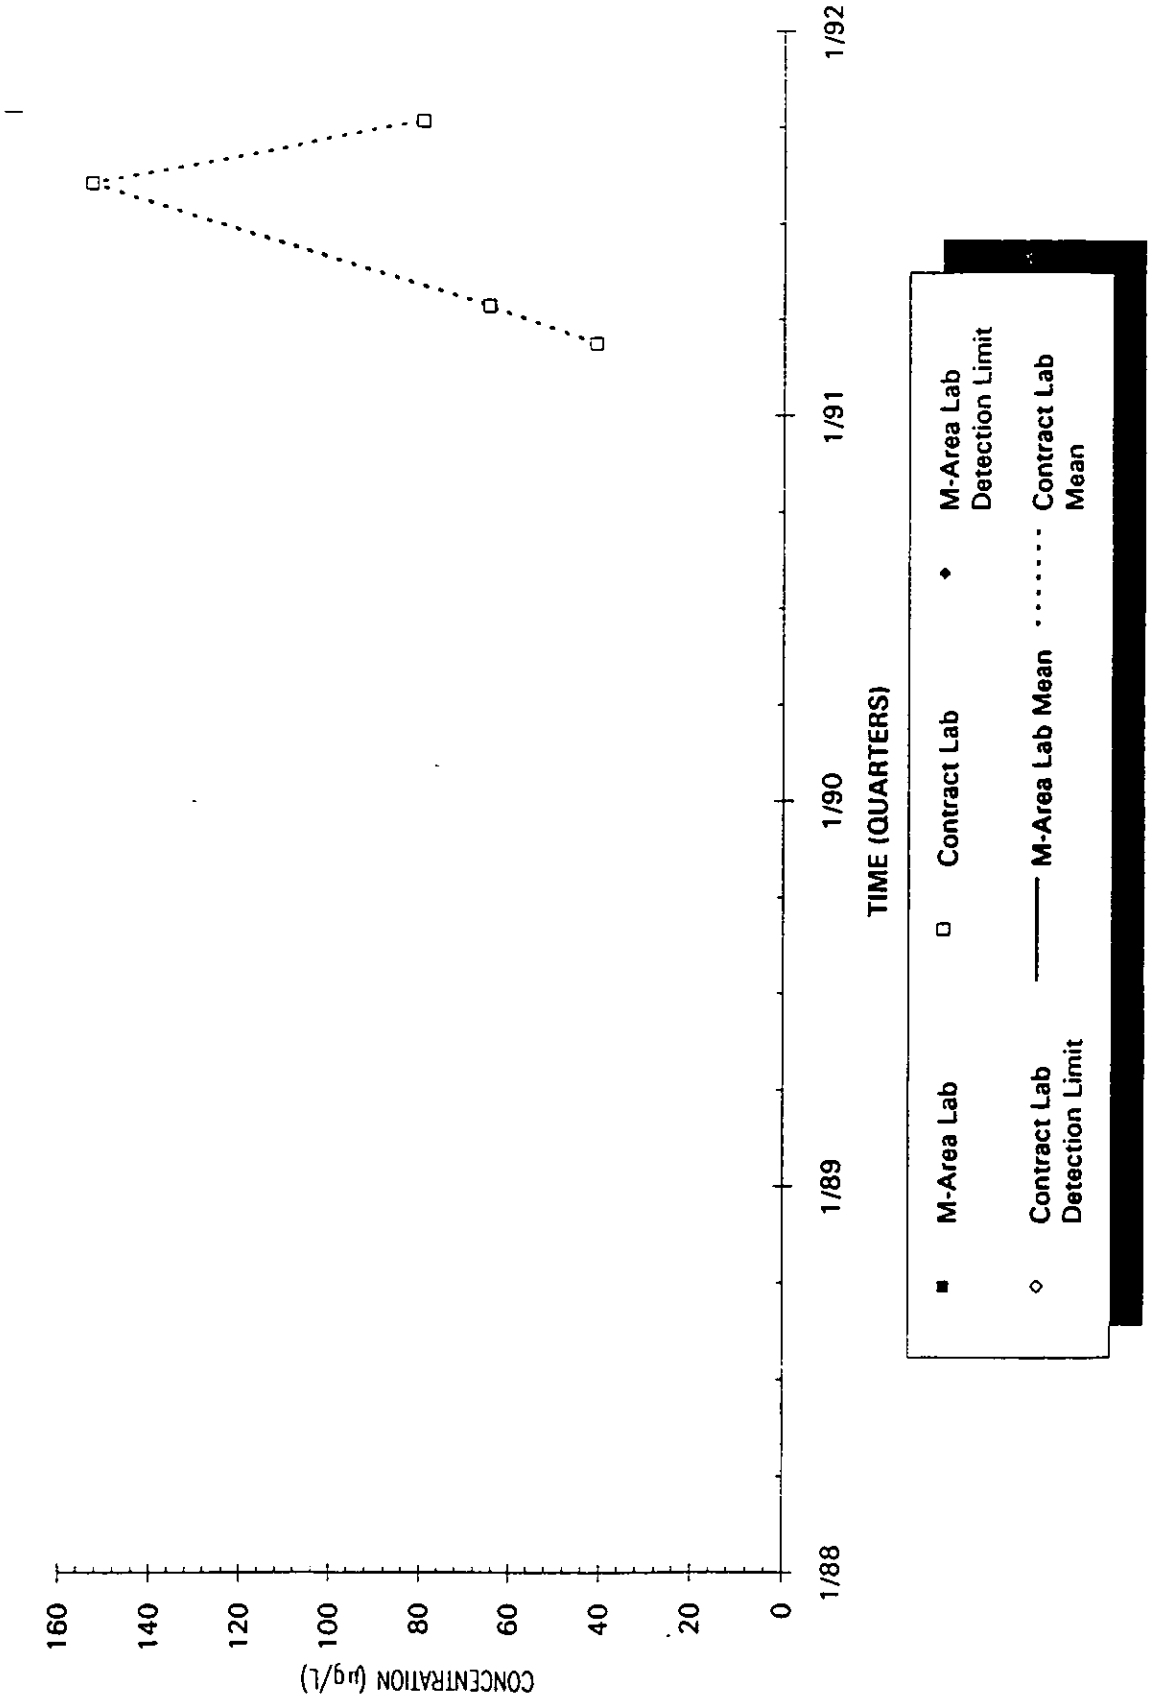

Time Series Plot of Tetrachloroethylene Concentrations Well MSB 62D