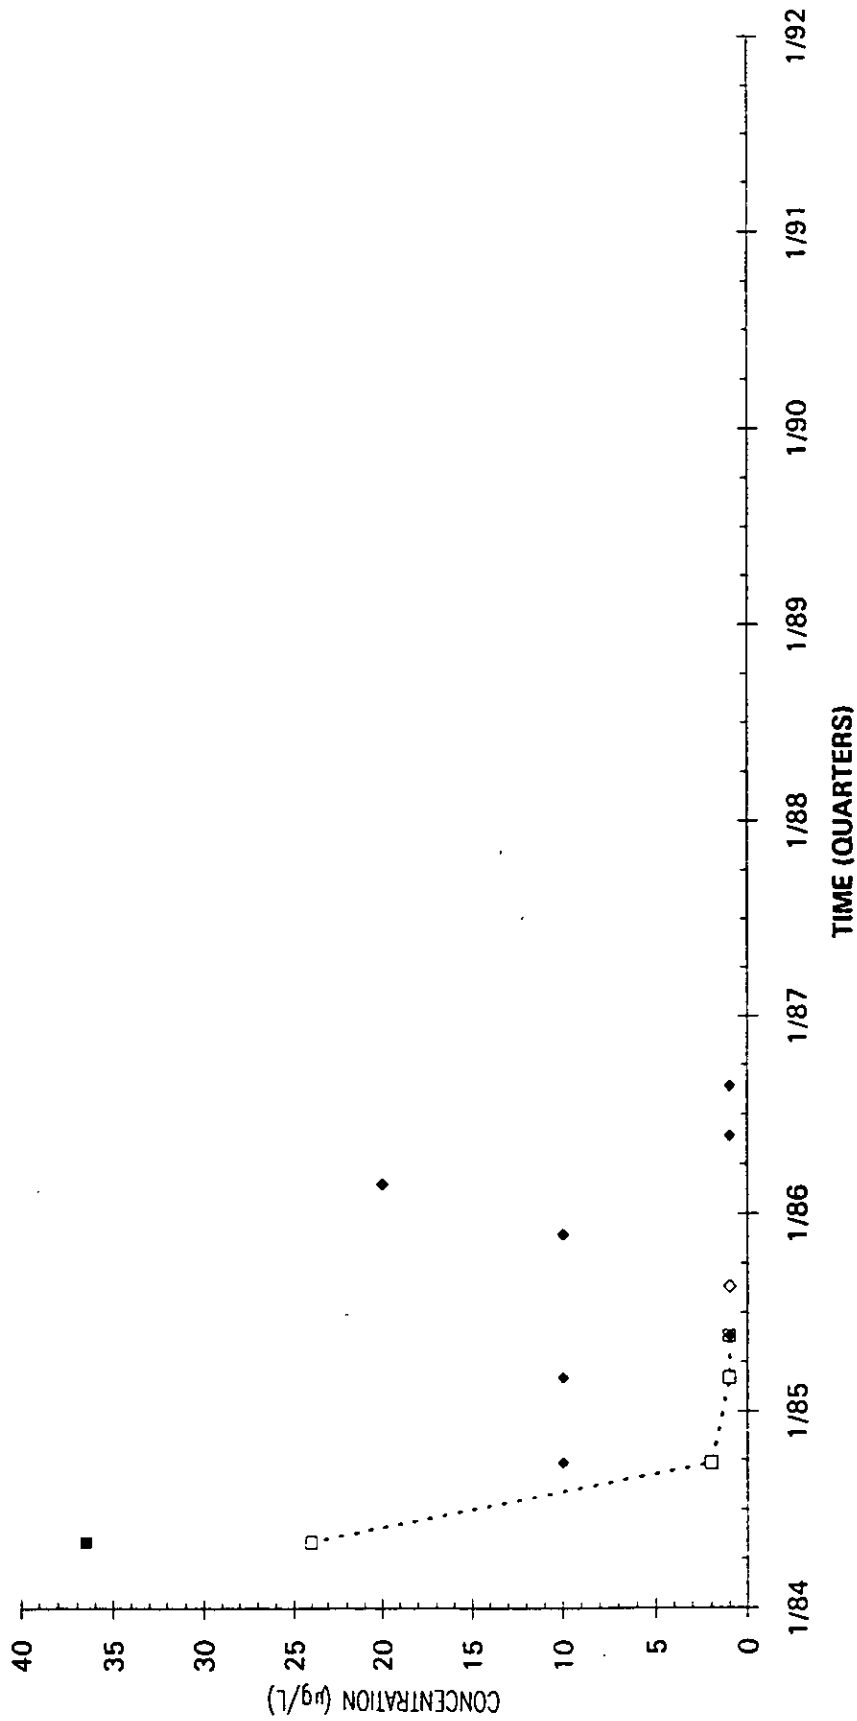

Time Series Plot of Tetrachloroethylene Concentrations Well SRW 6C

- M-Area Lab
- Contract Lab
- M-Area Lab Mean
- ..... Contract Lab Mean
- M-Area Lab Detection Limit
- ..... Contract Lab Detection Limit