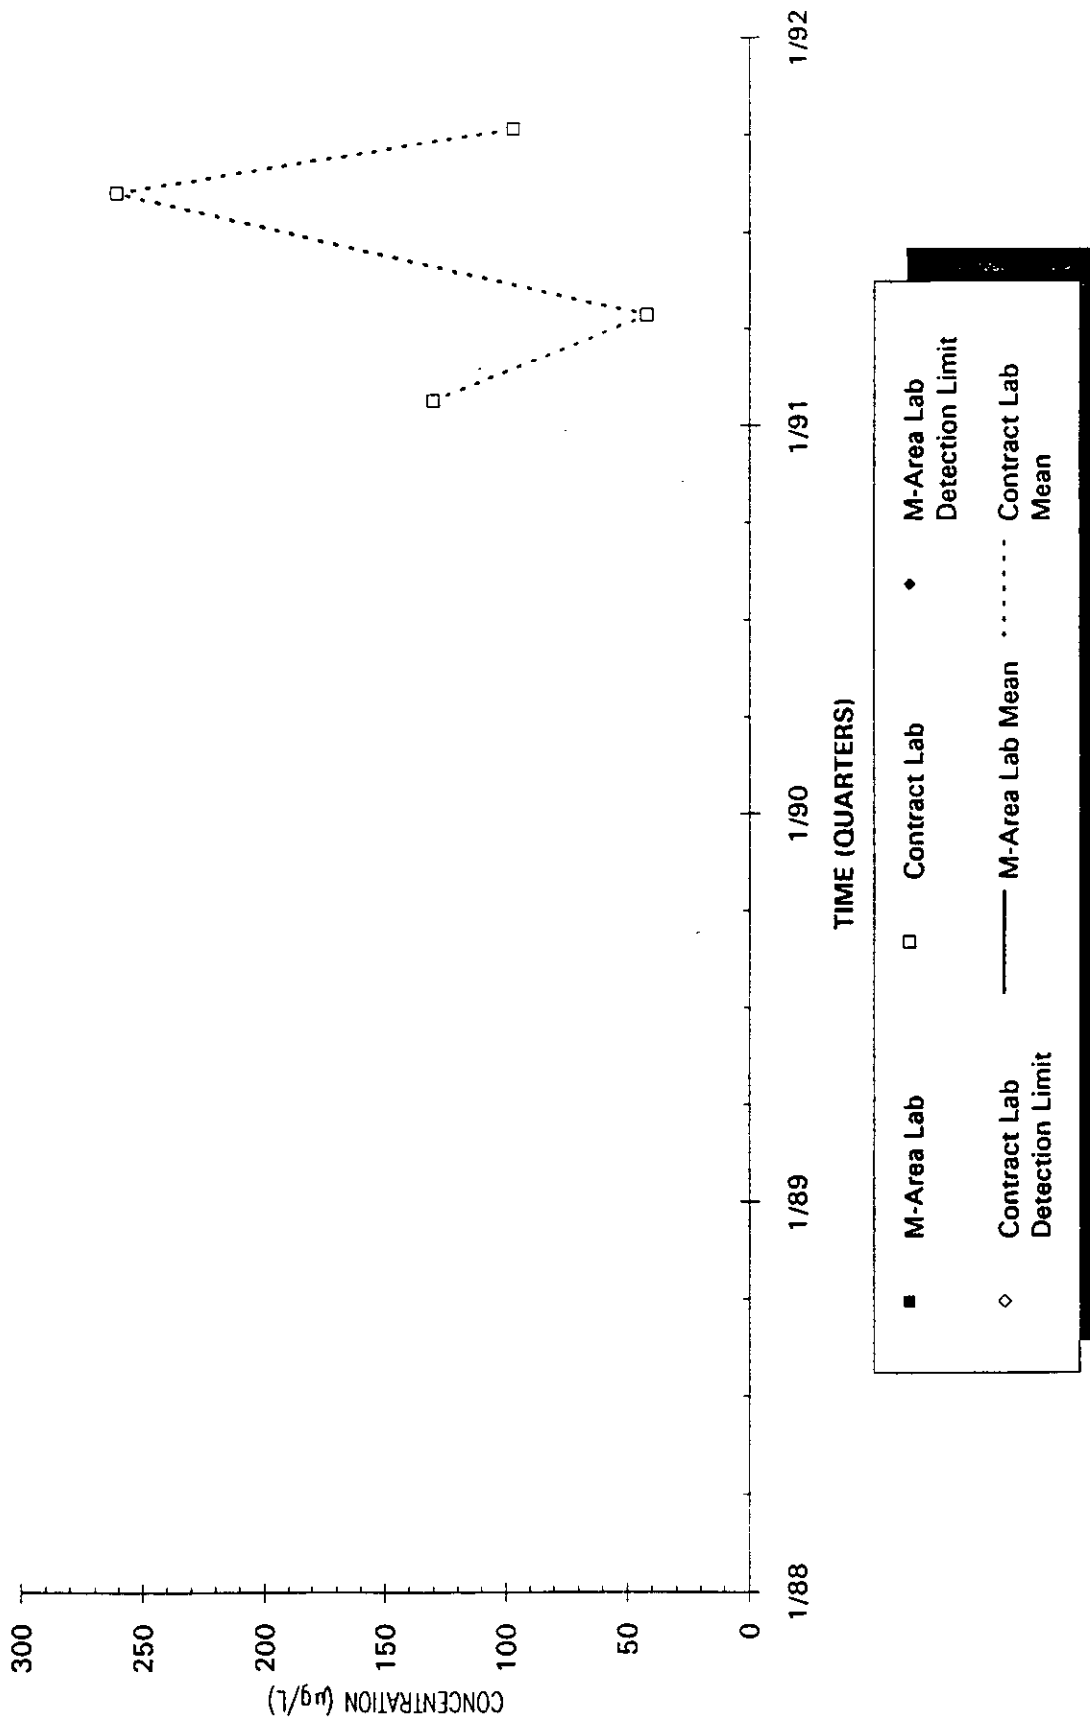

Time Series Plot of Tetrachloroethylene Concentrations Well MSB 63D