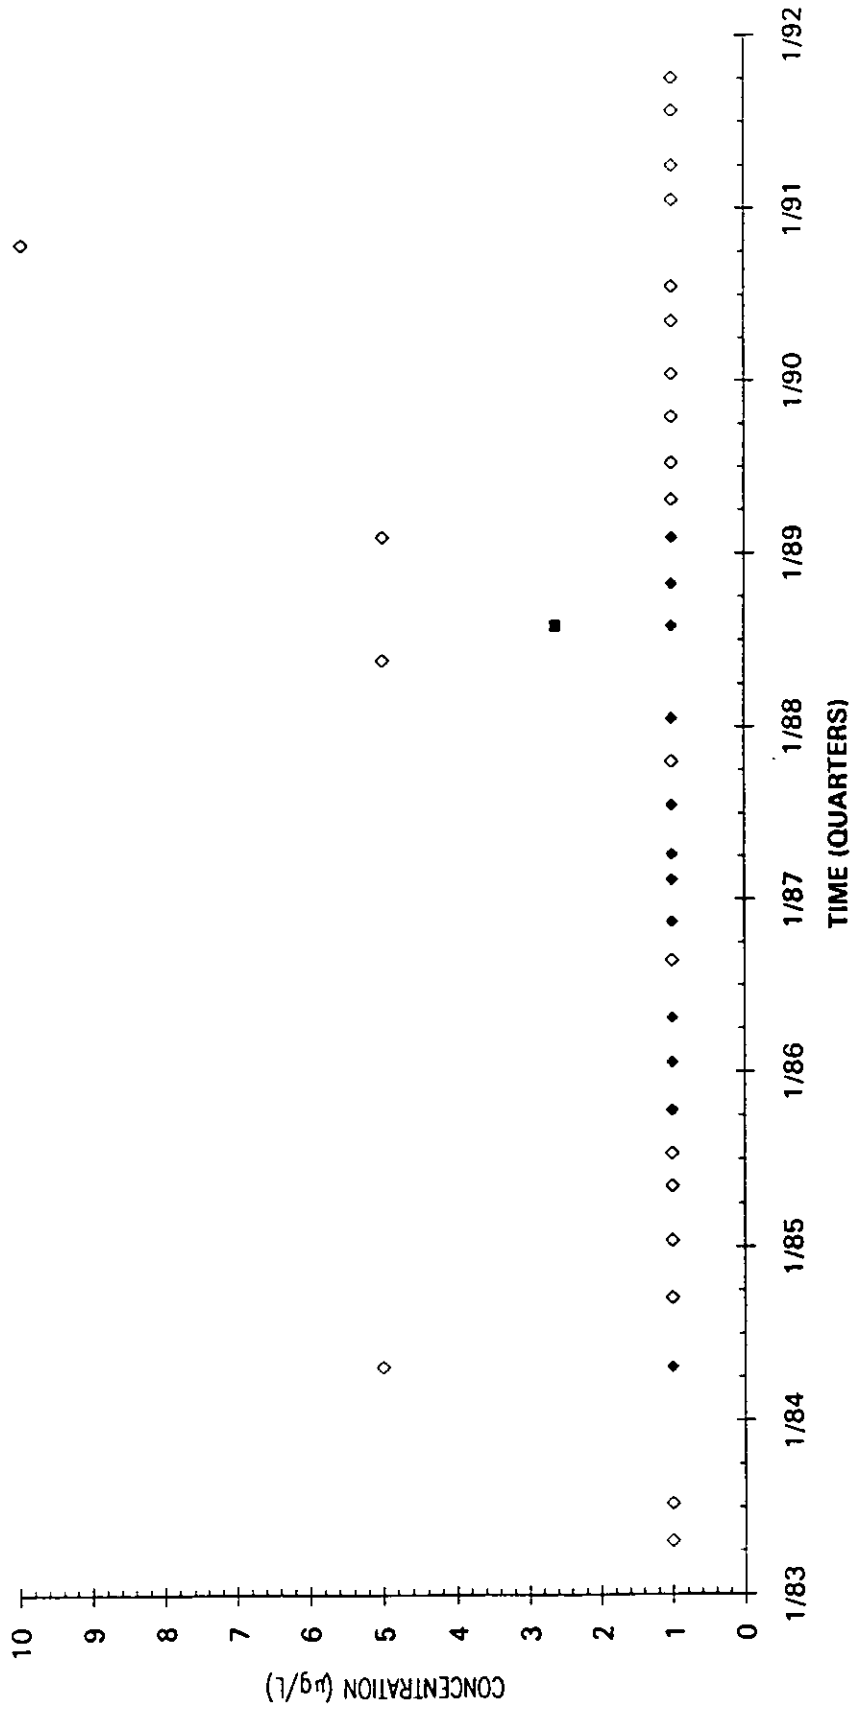

Time Series Plot of Trichloroethylene Concentrations Well MSB 21C

- M-Area Lab
- Contract Lab
- M-Area Lab Detection Limit
- Contract Lab Detection Limit
- M-Area Lab Mean
- ..... Contract Lab Mean