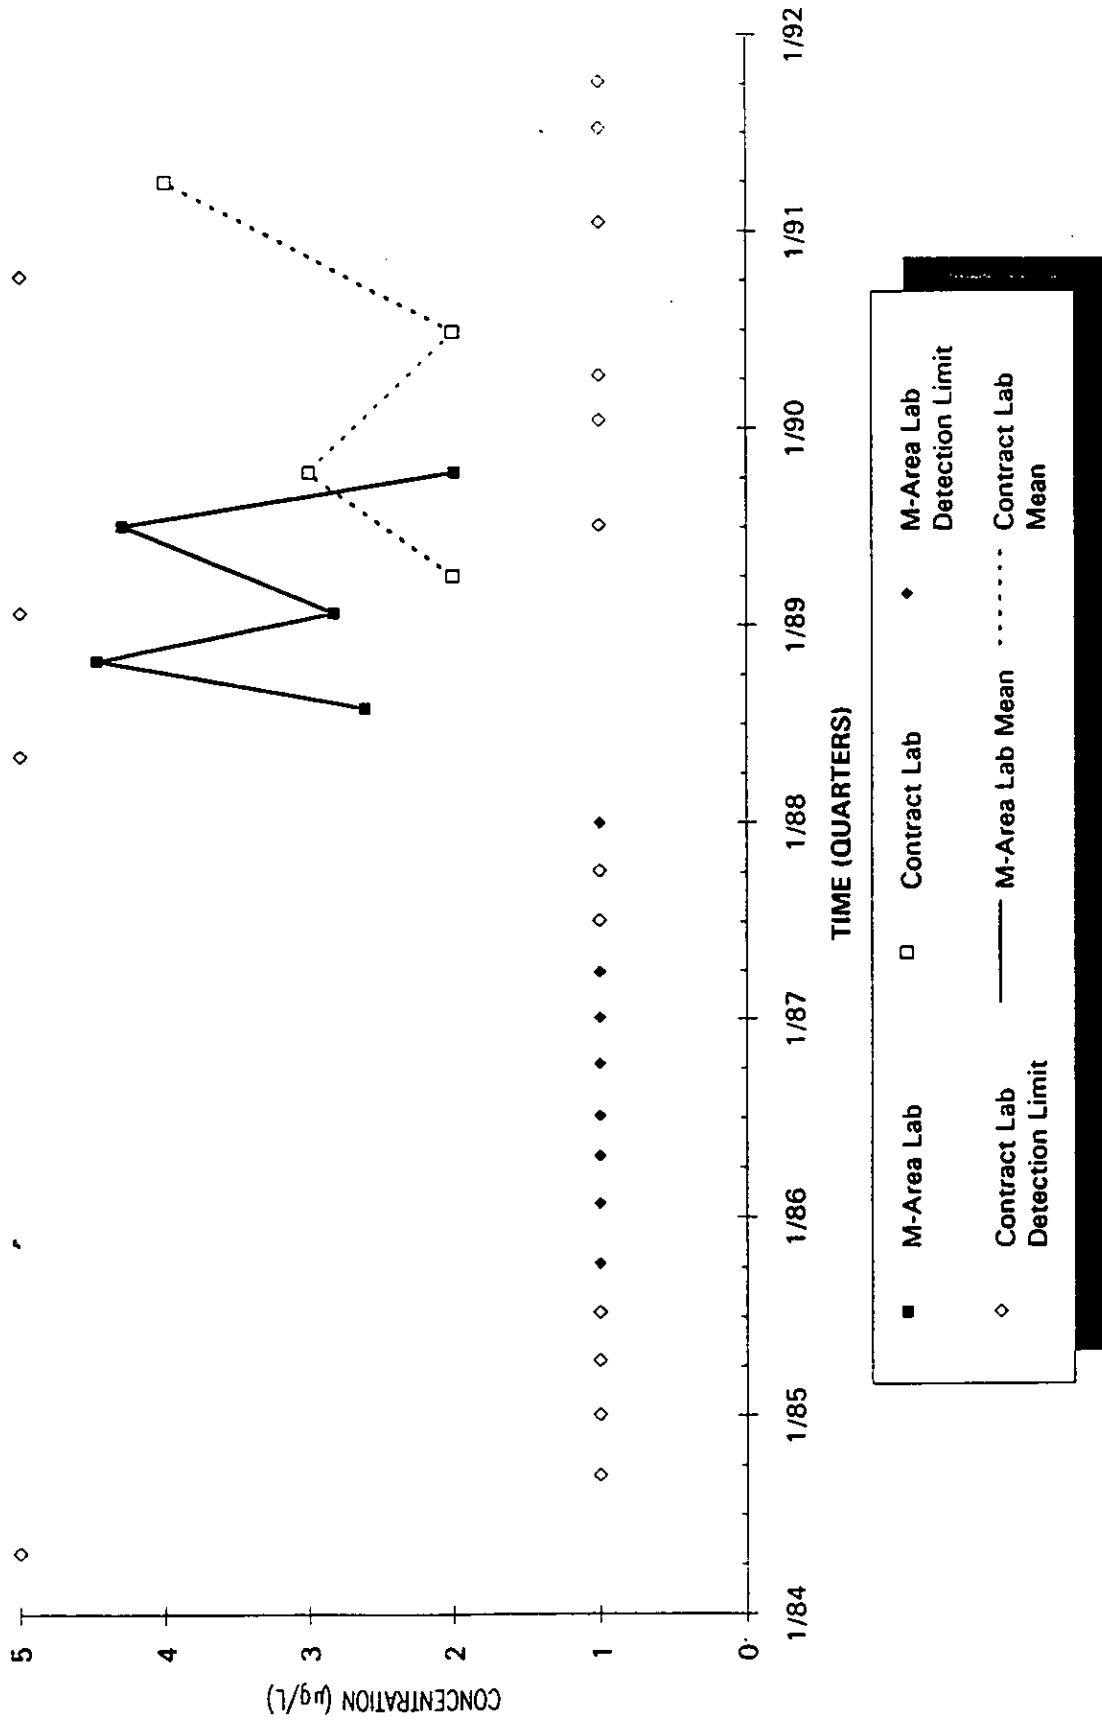

Time Series Plot of Tetrachloroethylene Concentrations Well MSB 18C