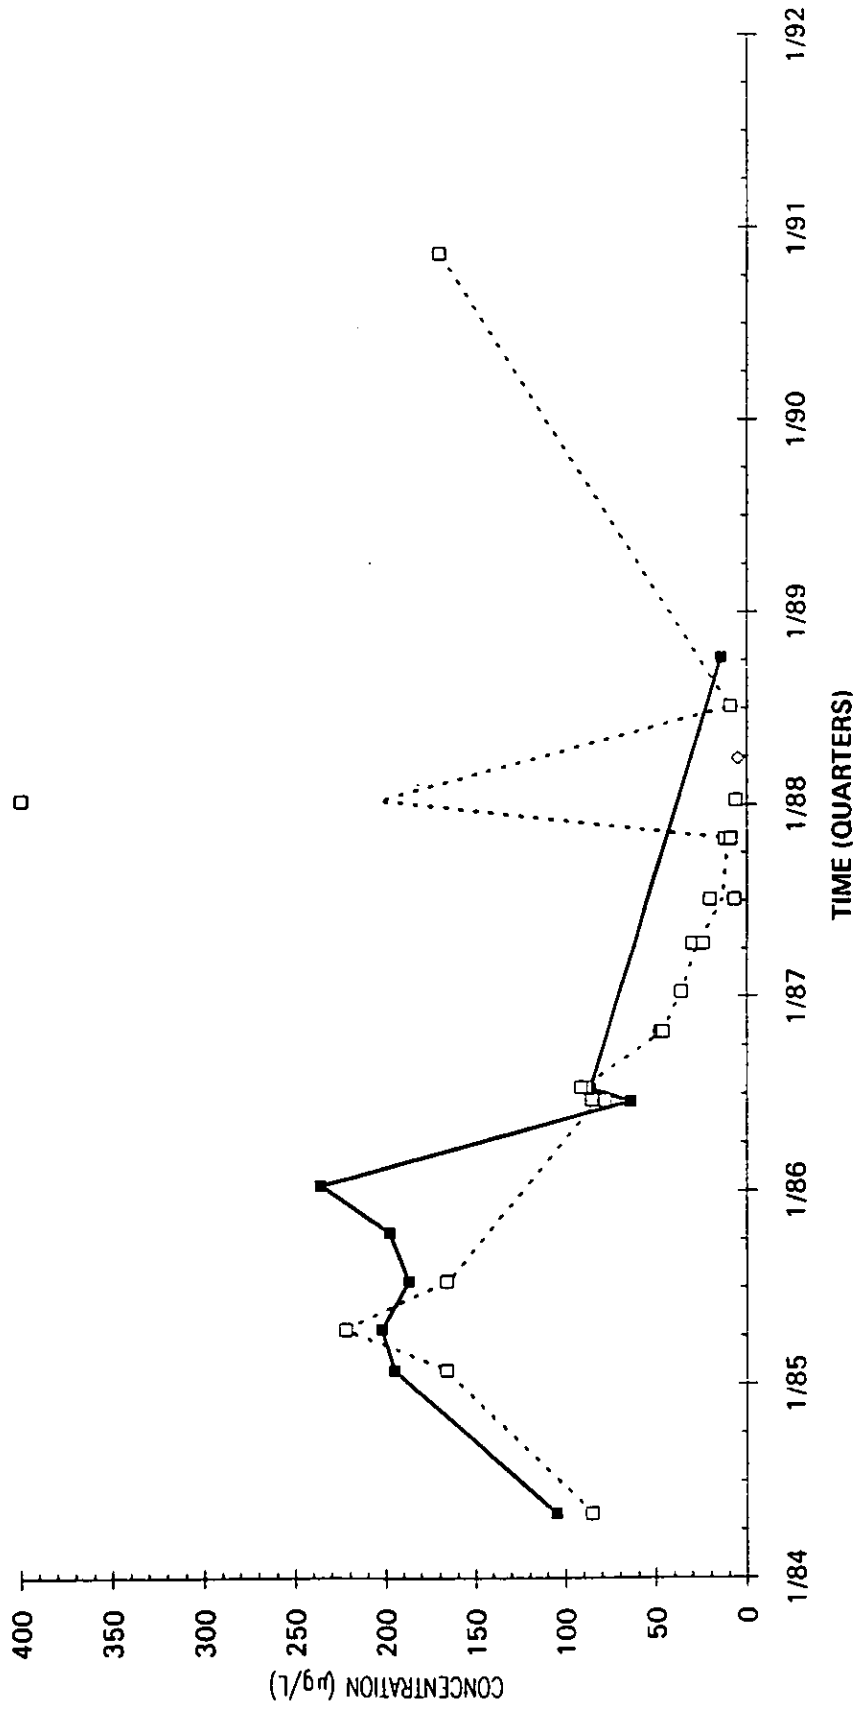

Time Series Plot of Tetrachloroethylene Concentrations Well MSB 1A