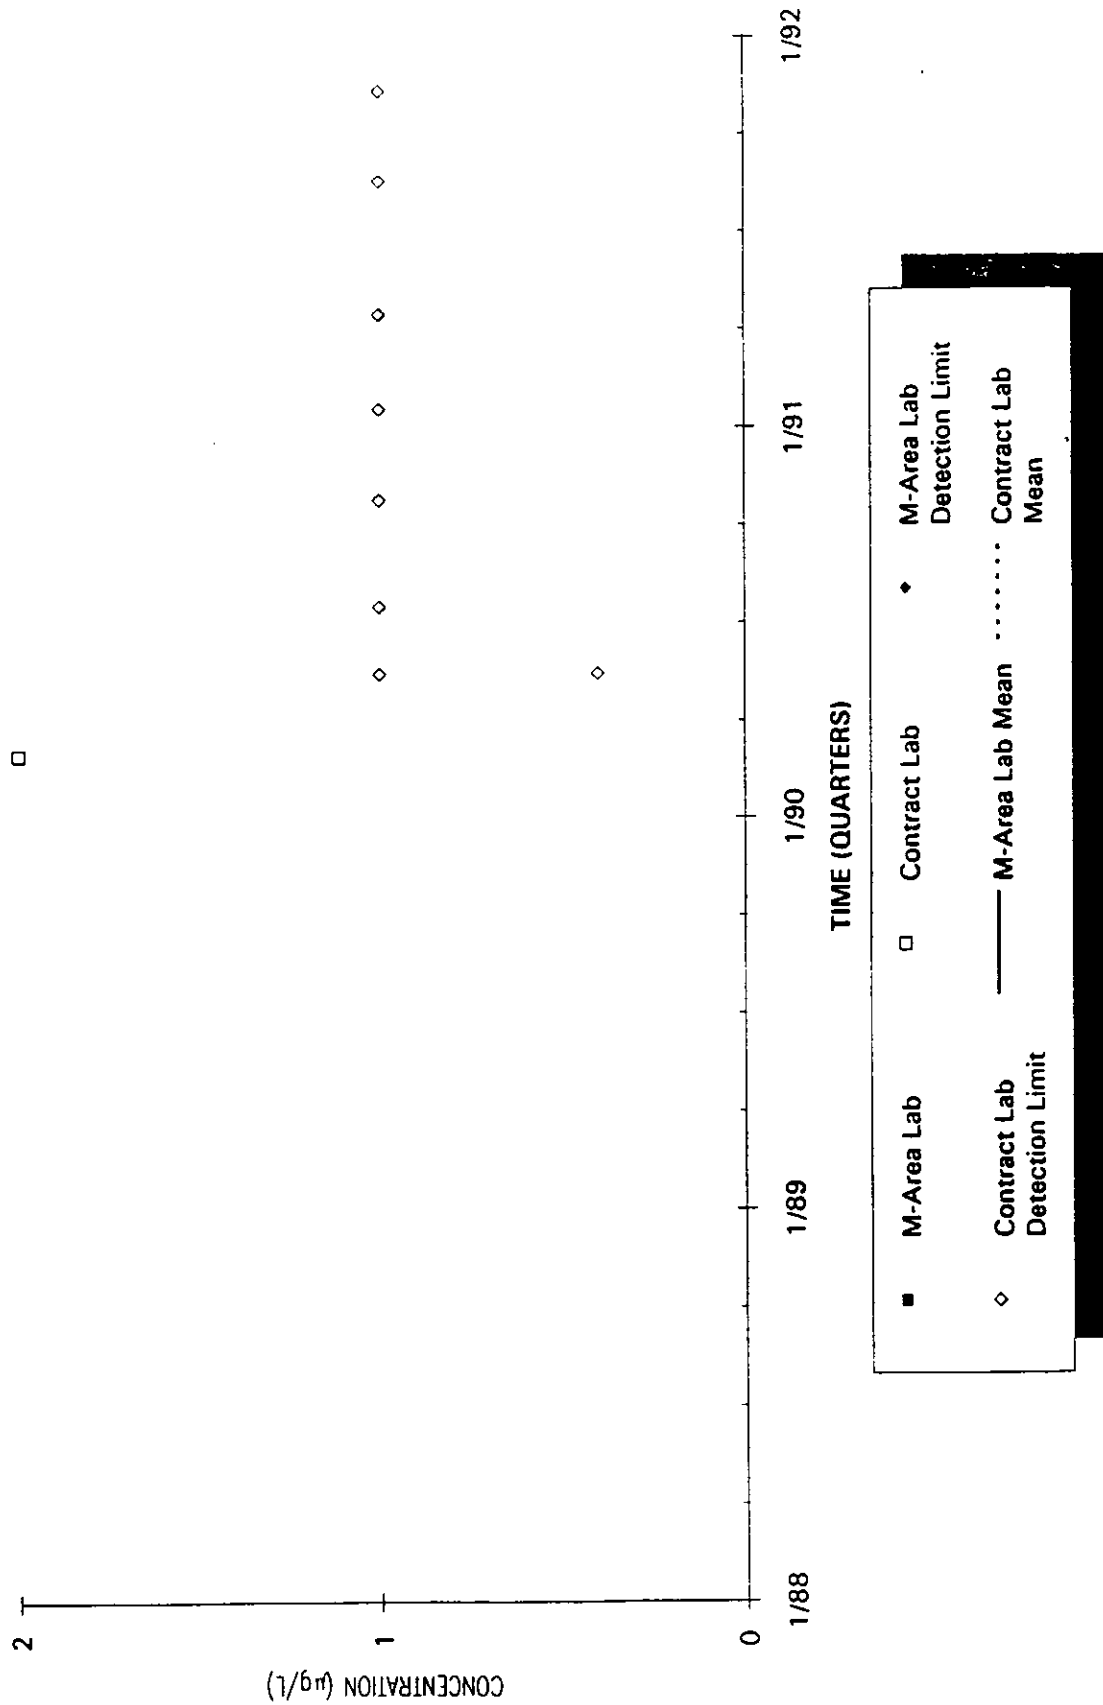

Time Series Plot of Tetrachloroethylene Concentrations Well AMB 10D