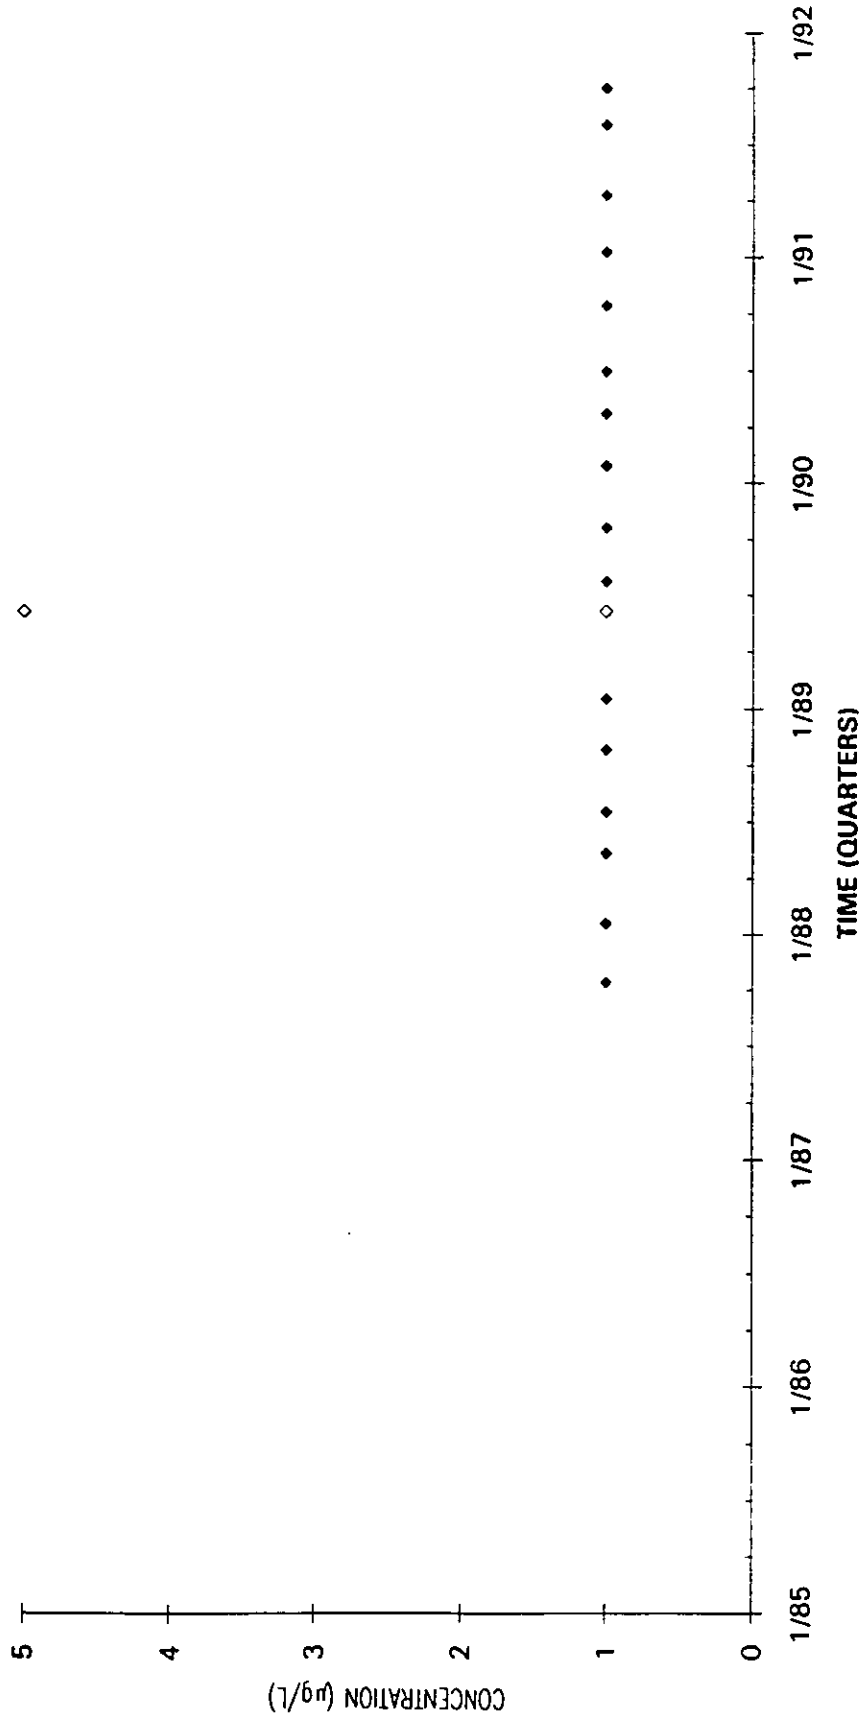

Time Series Plot of Tetrachloroethylene Concentrations Well MSB 54C

- M-Area Lab
- Contract Lab
- M-Area Lab Detection Limit
- Contract Lab Detection Limit
- M-Area Lab Mean
- ..... Contract Lab Mean