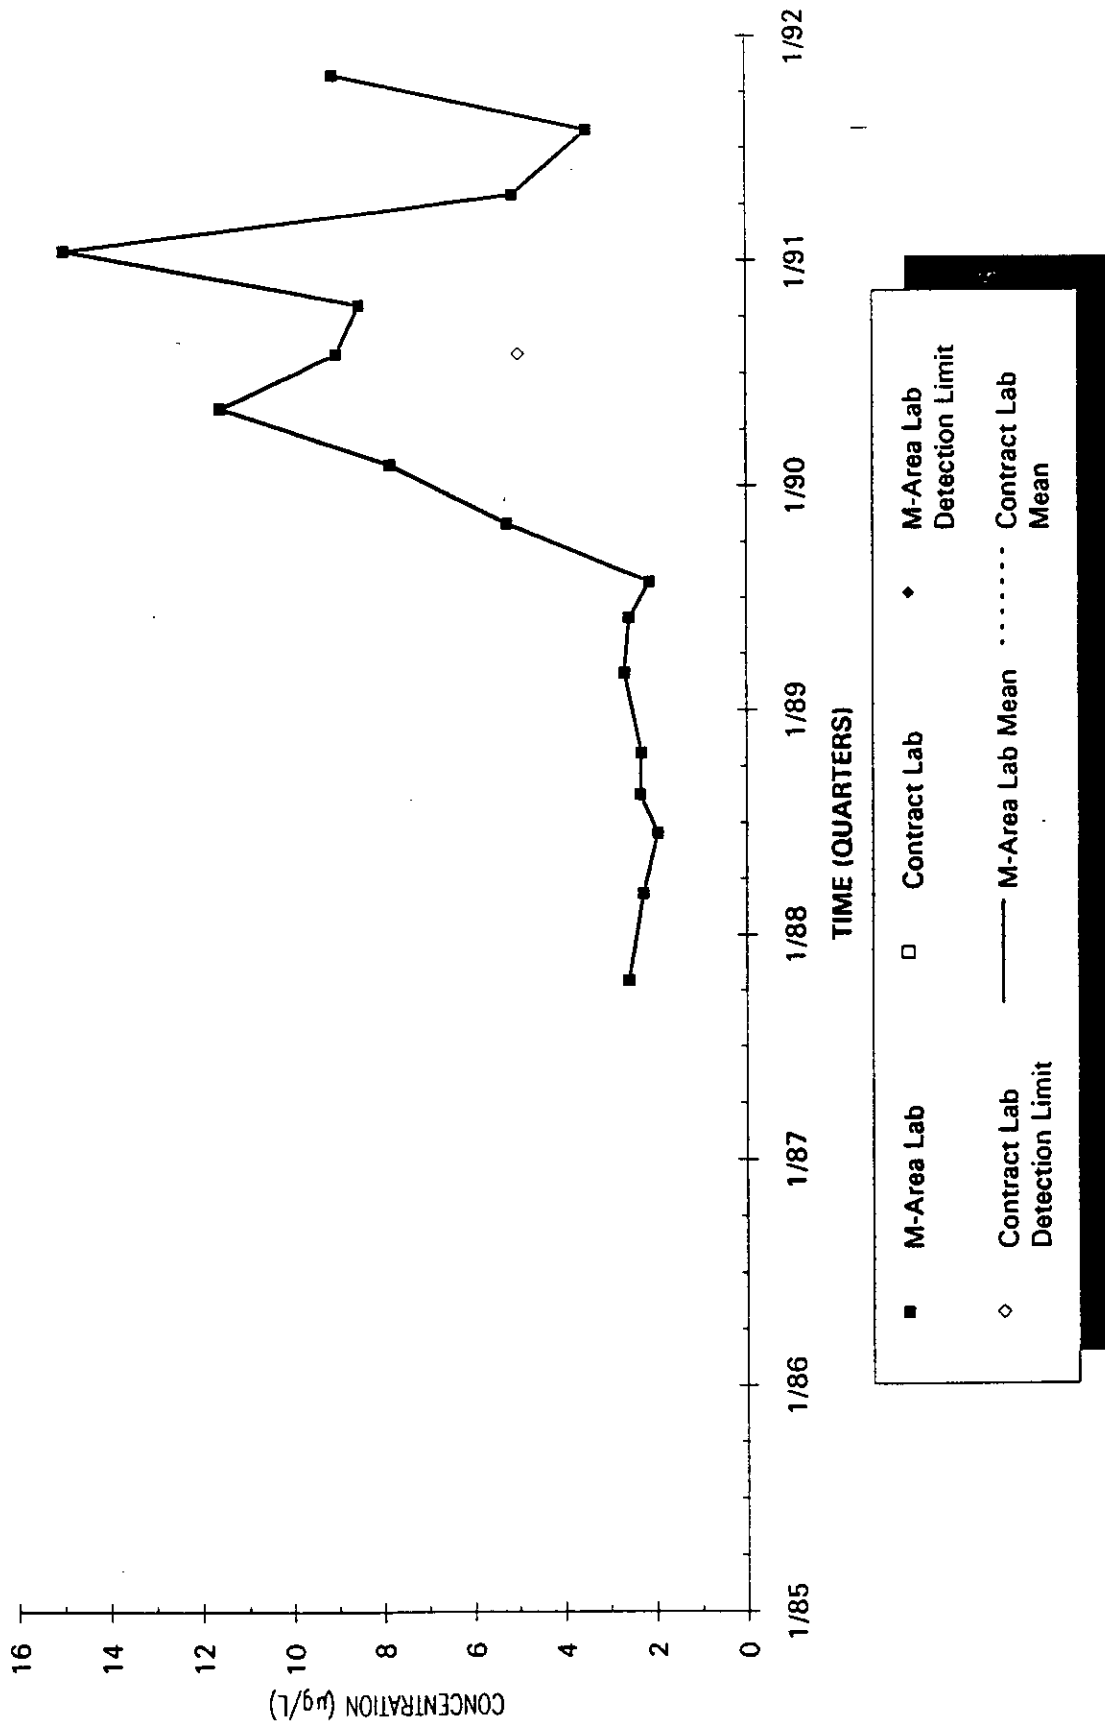

Time Series Plot of Tetrachloroethylene Concentrations Well MSB 52B