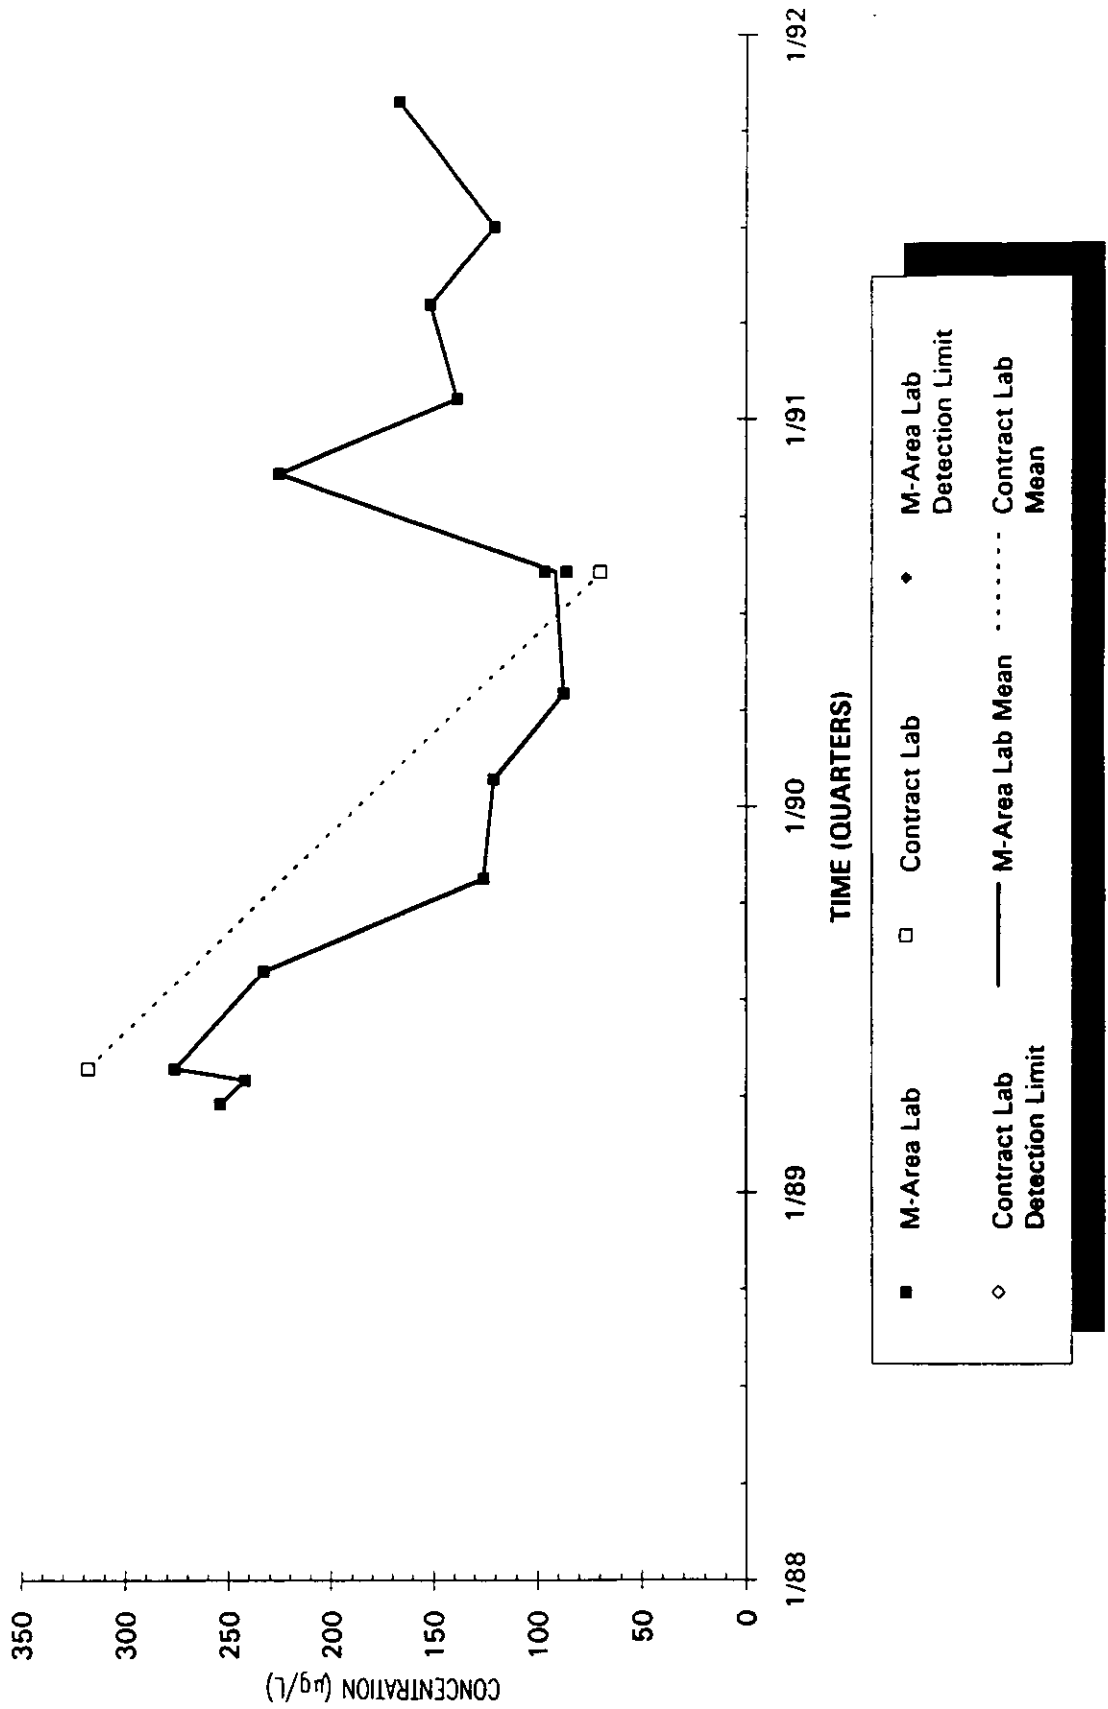

Time Series Plot of Trichloroethylene Concentrations Well MSB 69C