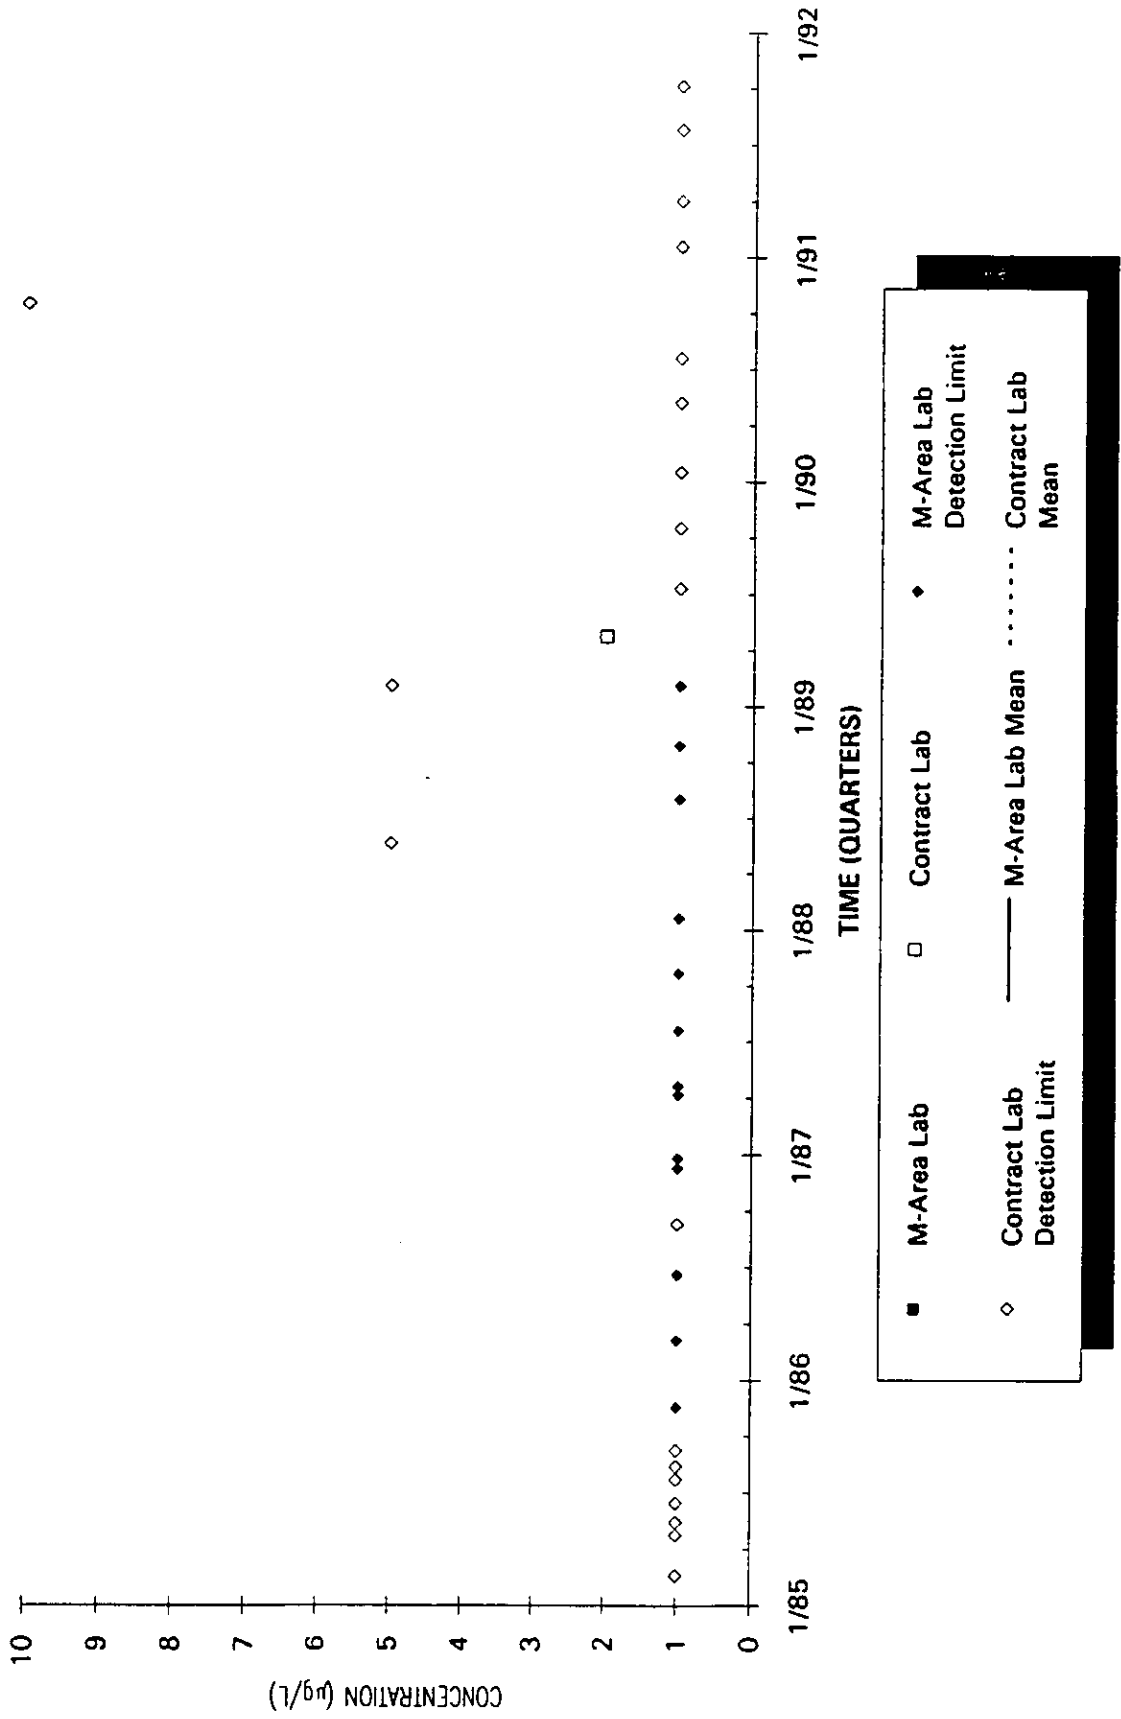

Time Series Plot of Tetrachloroethylene Concentrations Well MSB 21TA