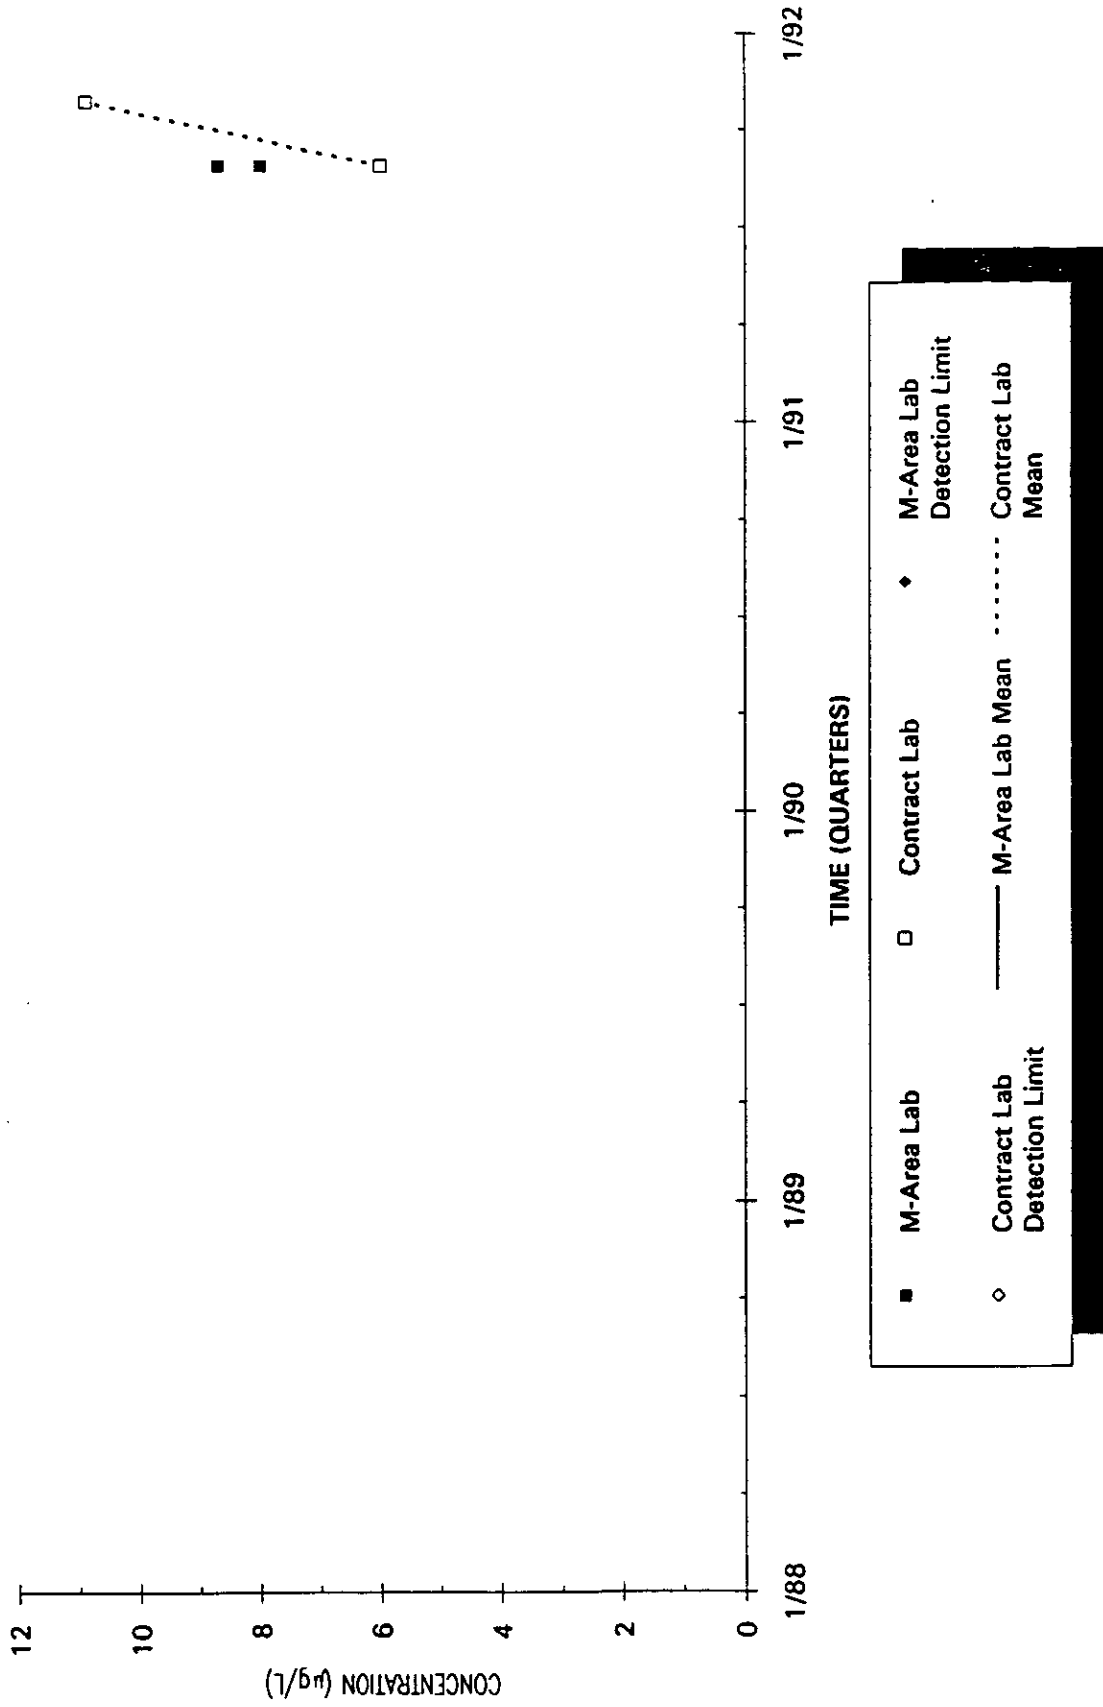

Time Series Plot of Trichloroethylene Concentrations Well AMB 4B