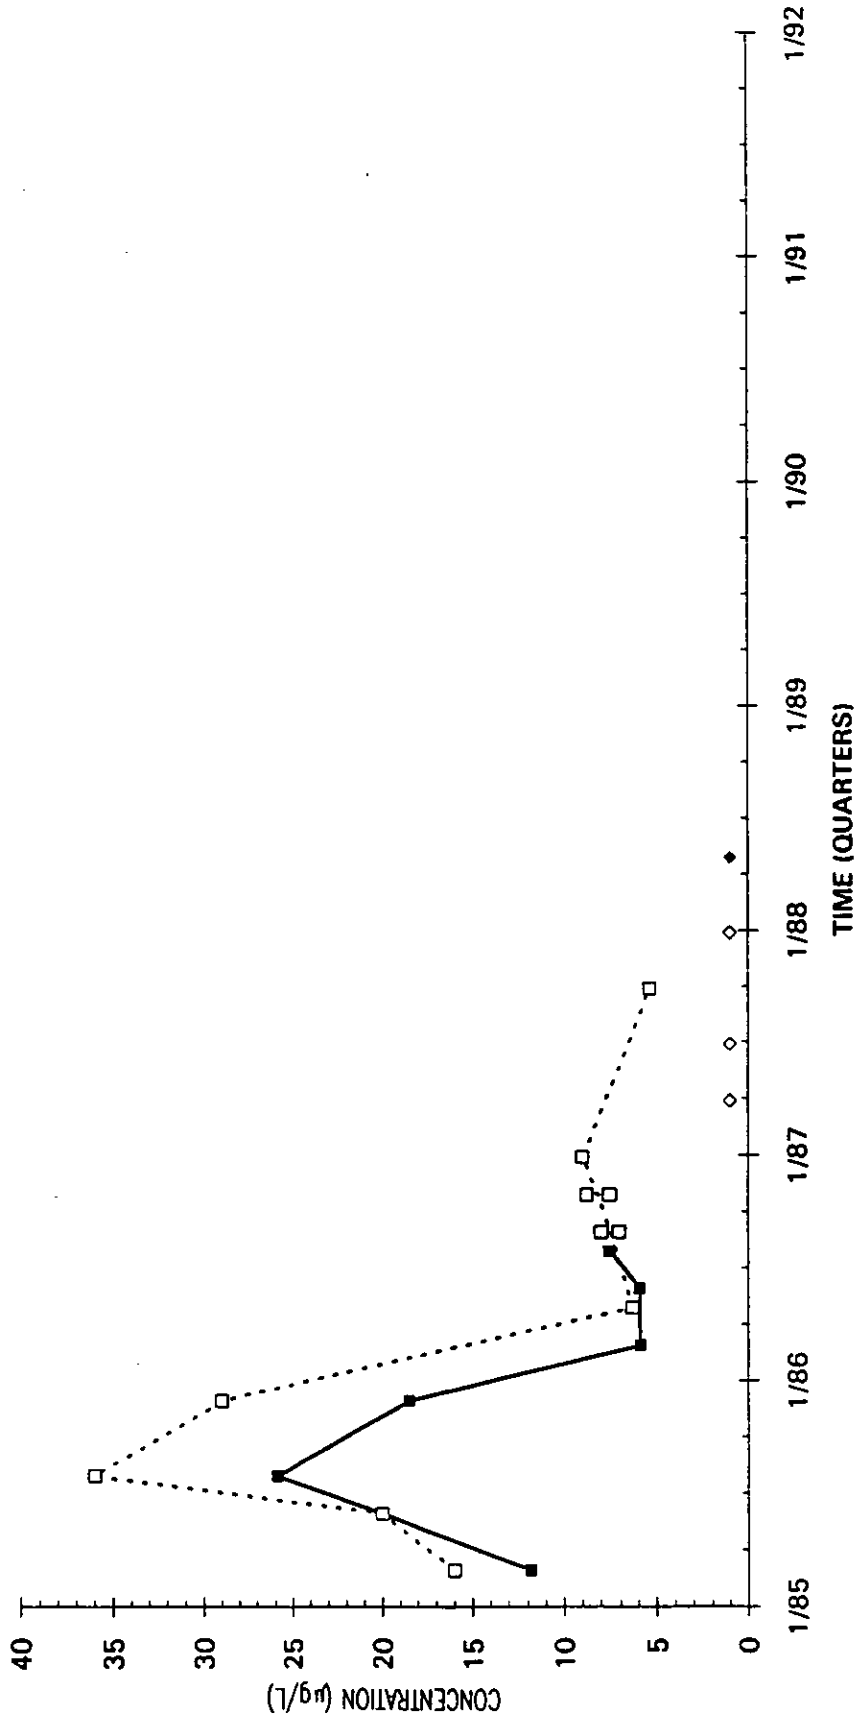

Time Series Plot of Trichloroethylene Concentrations Well AMB 1A

- M-Area Lab
- Contract Lab
- M-Area Lab Detection Limit
- Contract Lab Detection Limit
- M-Area Lab Mean
- ..... Contract Lab Mean