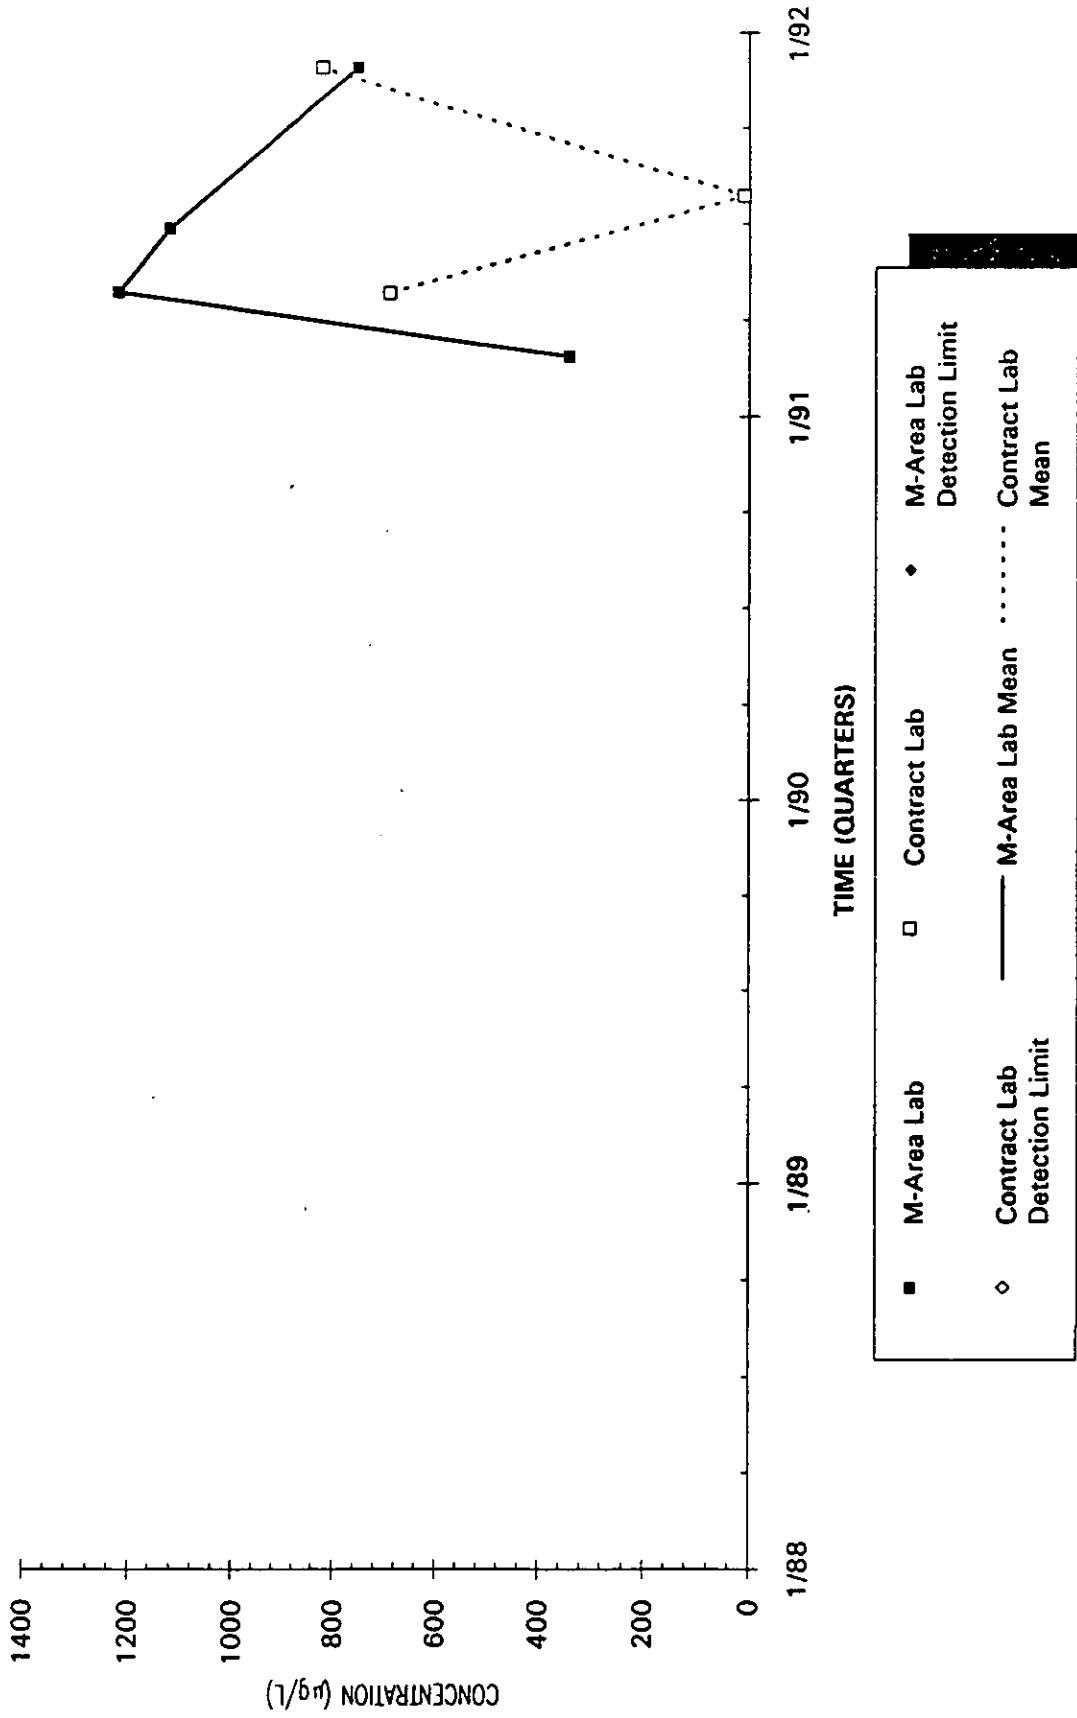

Time Series Plot of Trichloroethylene Concentrations Well ASB 6TA

- M-Area Lab
- Contract Lab
- M-Area Lab Detection Limit
- Contract Lab Detection Limit
- M-Area Lab Mean
- ..... Contract Lab Mean