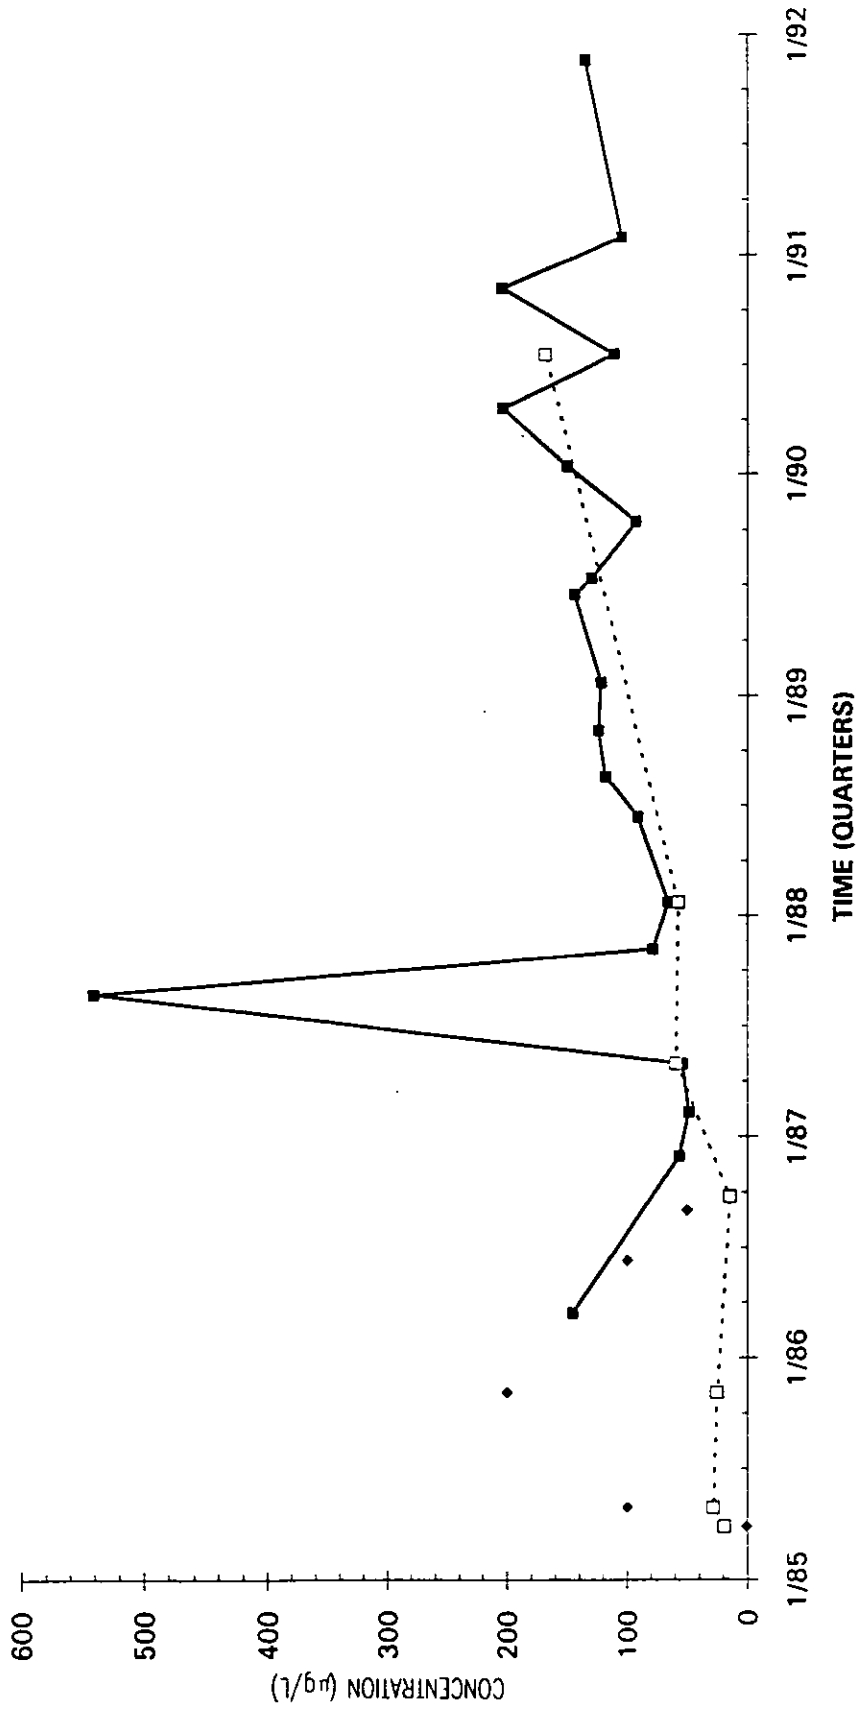

Time Series Plot of Tetrachloroethylene Concentrations Well MSB 42A

- M-Area Lab
- Contract Lab
- M-Area Lab Detection Limit
- Contract Lab Detection Limit
- M-Area Lab Mean
- ..... Contract Lab Mean