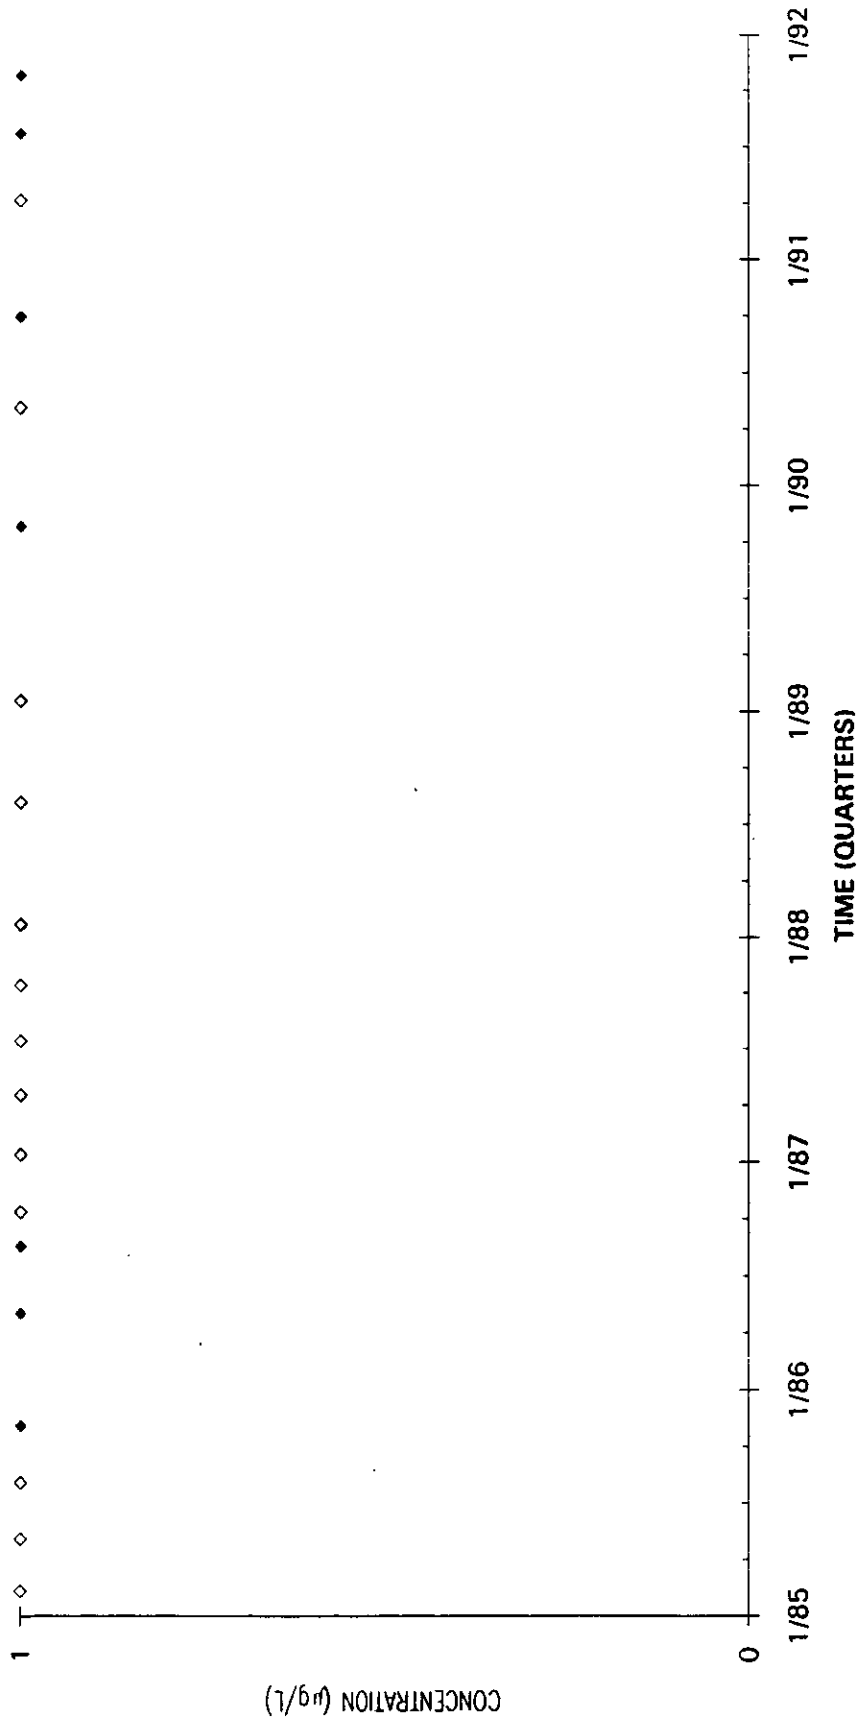

Time Series Plot of Tetrachloroethylene Concentrations Well ACB 3A

M-Area Lab
 Contract Lab

Contract Lab
 M-Area Lab Mean

Contract Lab
 M-Area Lab Mean

Contract Lab
 M-Area Lab Mean

Contract Lab
 M-Area Lab Mean

Contract Lab
 M-Area Lab Mean