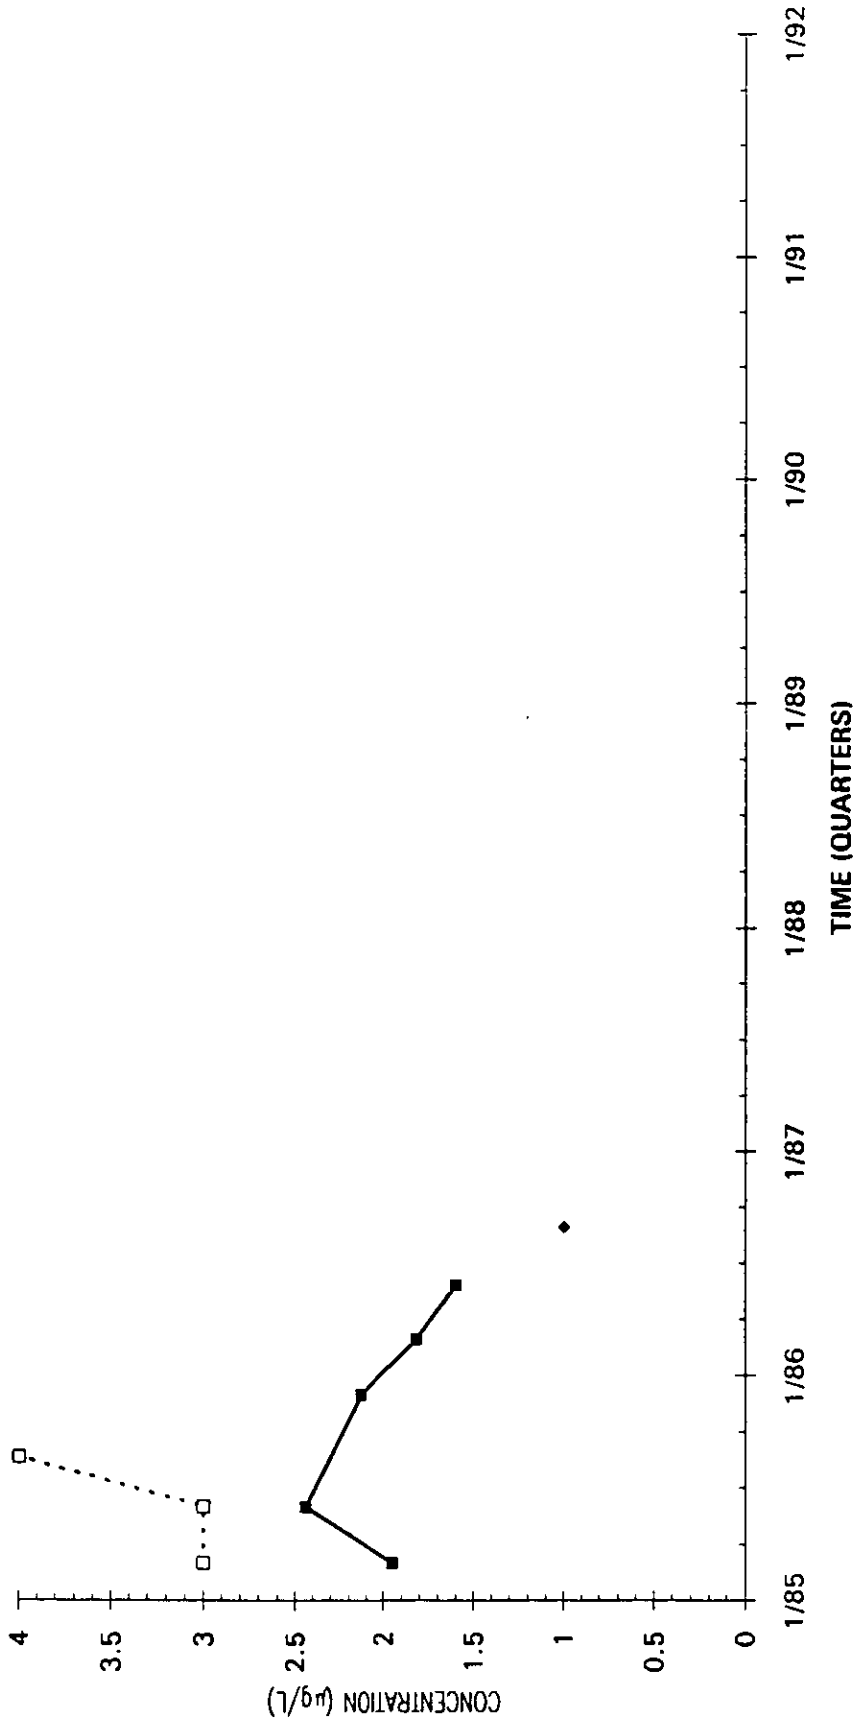

Time Series Plot of Trichloroethylene Concentrations Well SRW 10C

- M-Area Lab
- Contract Lab
- M-Area Lab Detection Limit
- Contract Lab Detection Limit
- M-Area Lab Mean
- ..... Contract Lab Mean