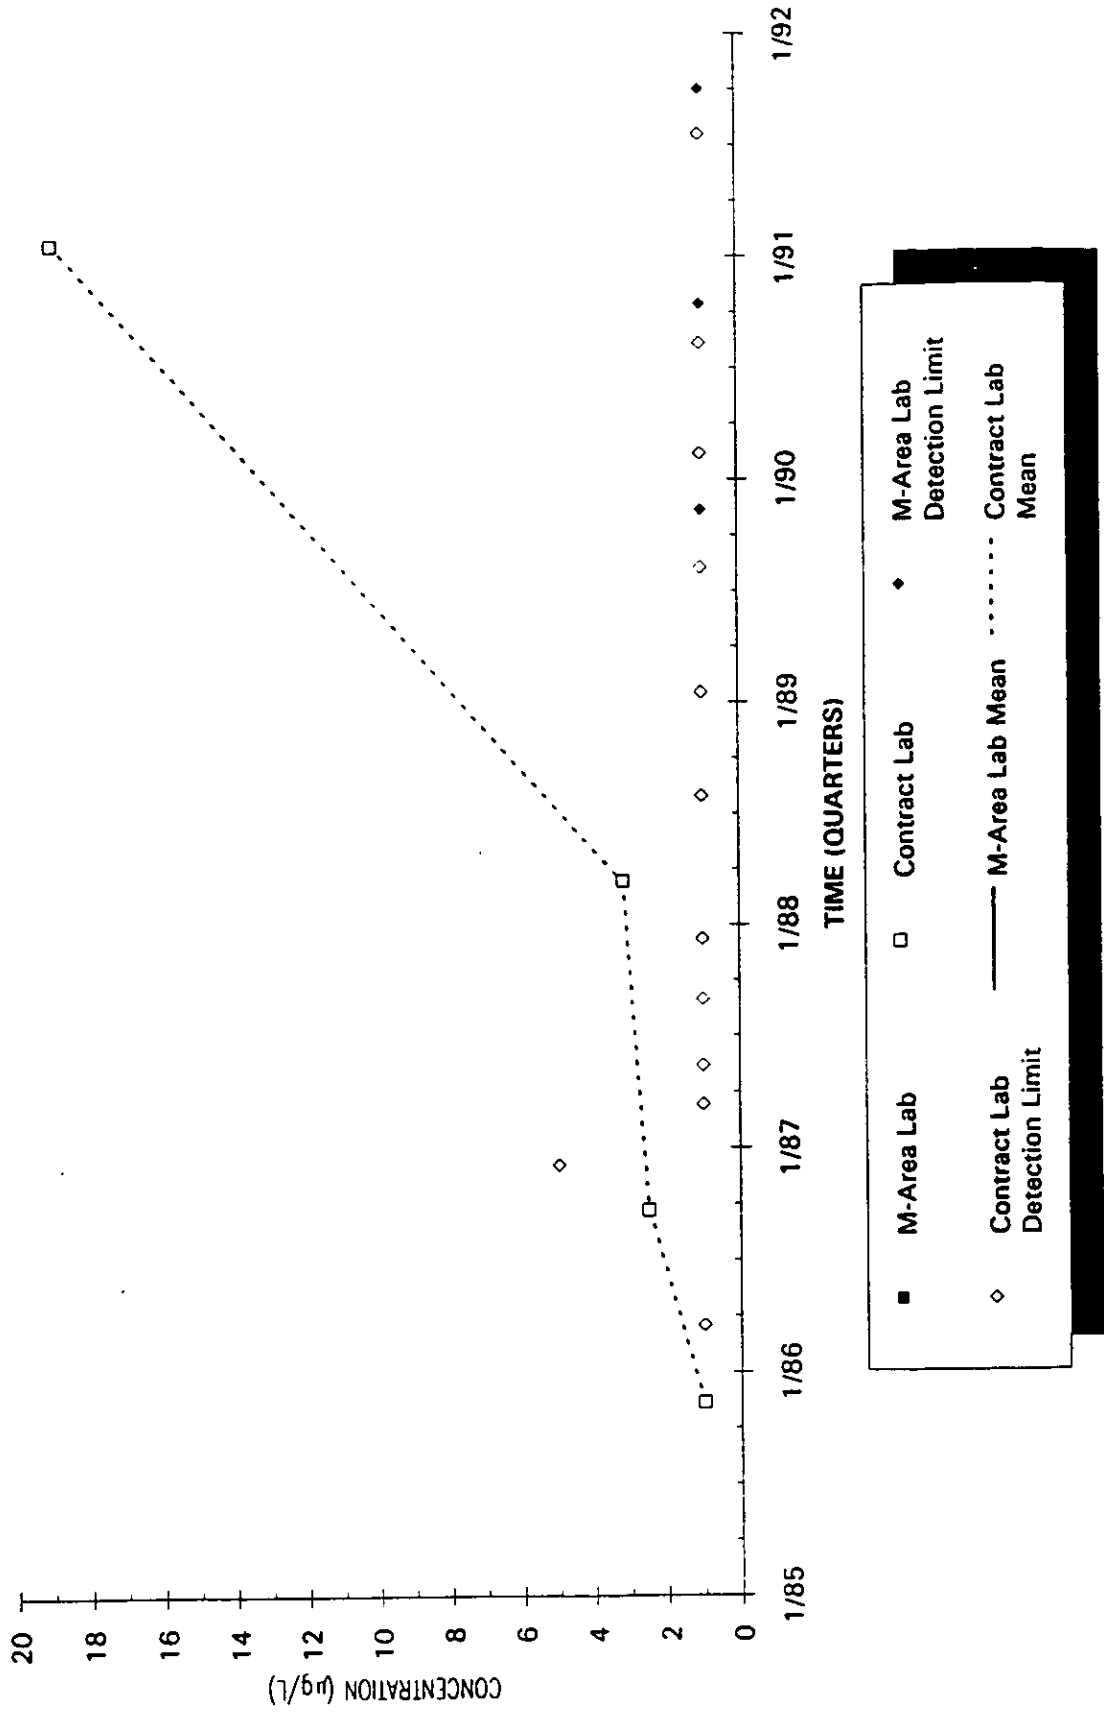

Time Series Plot of Tetrachloroethylene Concentrations Well SRW 5