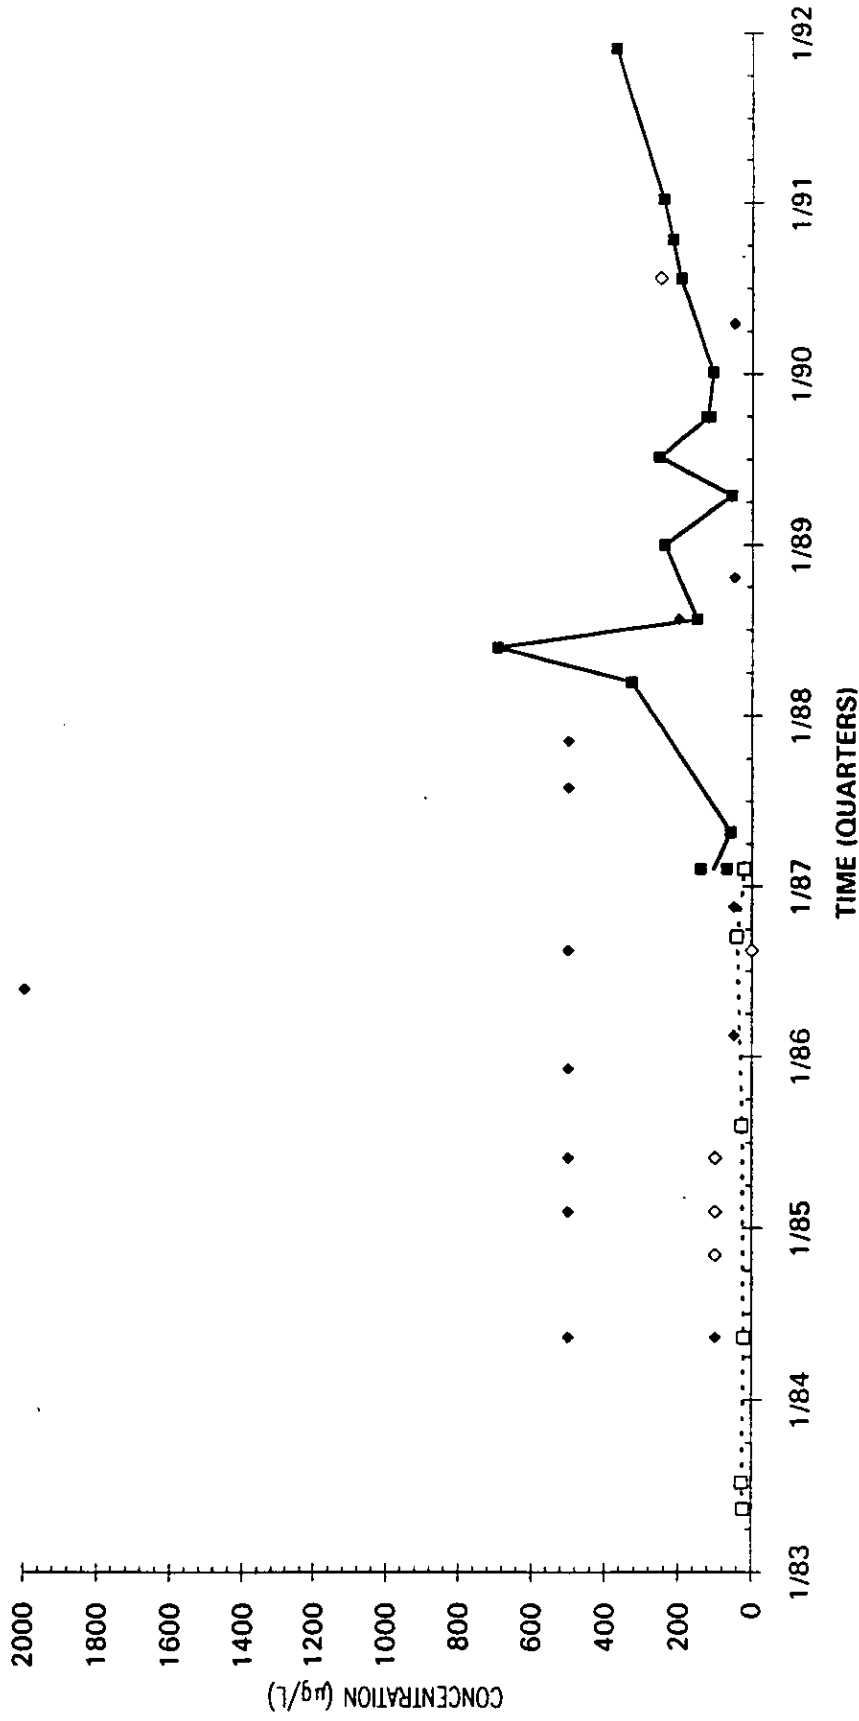

Time Series Plot of Tetrachloroethylene Concentrations Well MSB 25A

- M-Area Lab
- Contract Lab
- M-Area Lab Detection Limit
- Contract Lab Detection Limit
- M-Area Lab Mean
- ..... Contract Lab Mean