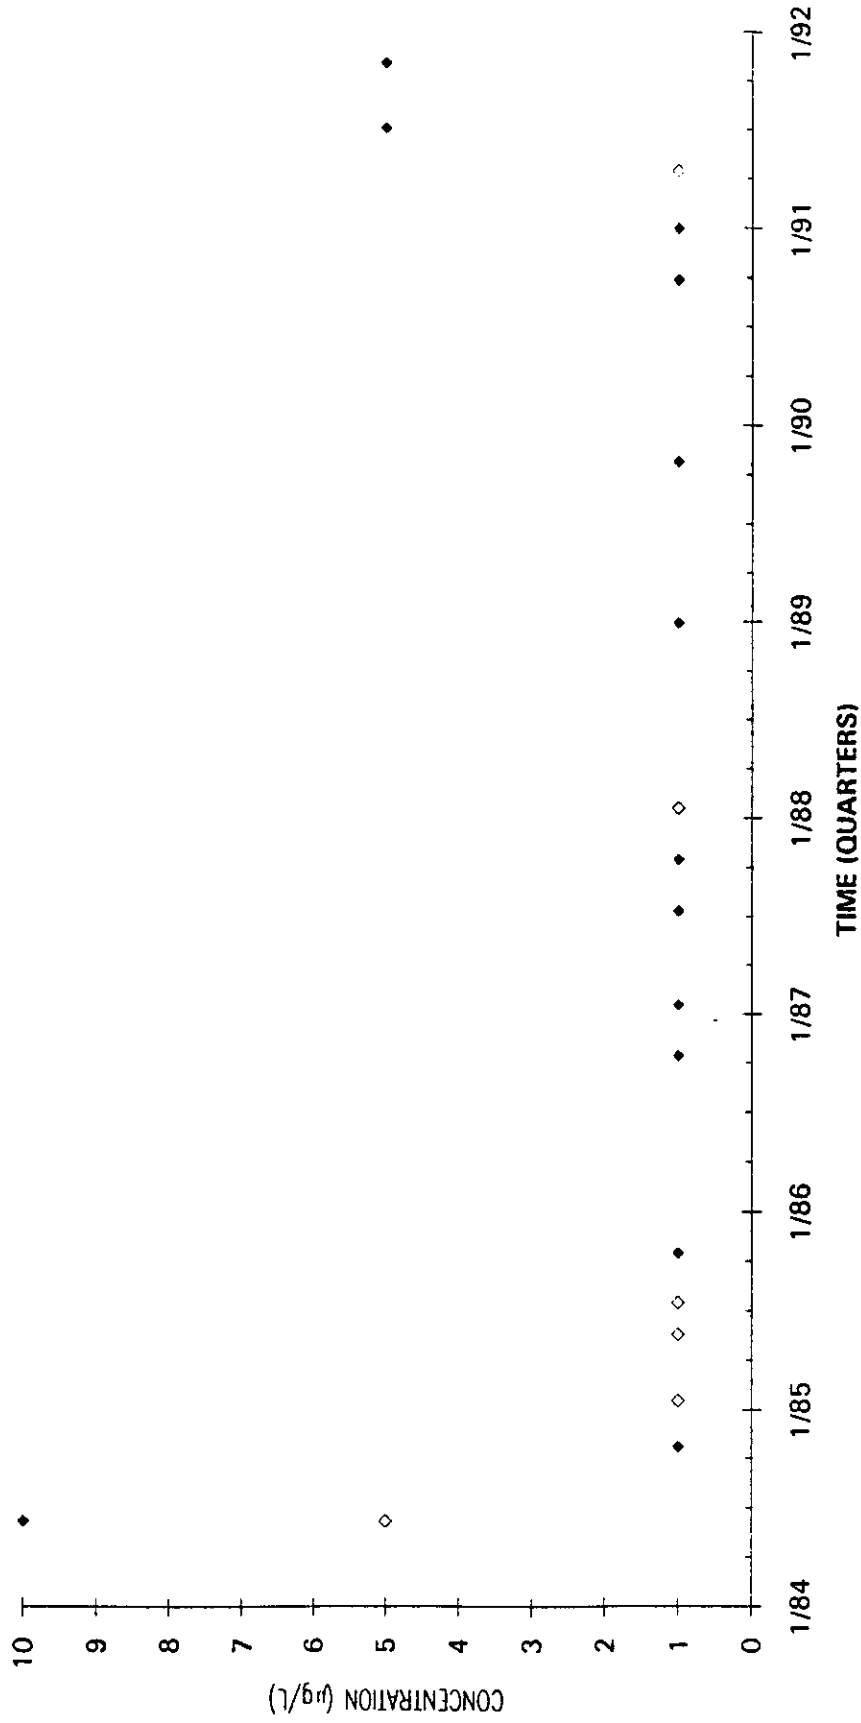

Time Series Plot of Tetrachloroethylene Concentrations Well AC 3A

- M-Area Lab
- Contract Lab
- M-Area Lab Detection Limit
- Contract Lab Detection Limit
- M-Area Lab Mean
- ..... Contract Lab Mean