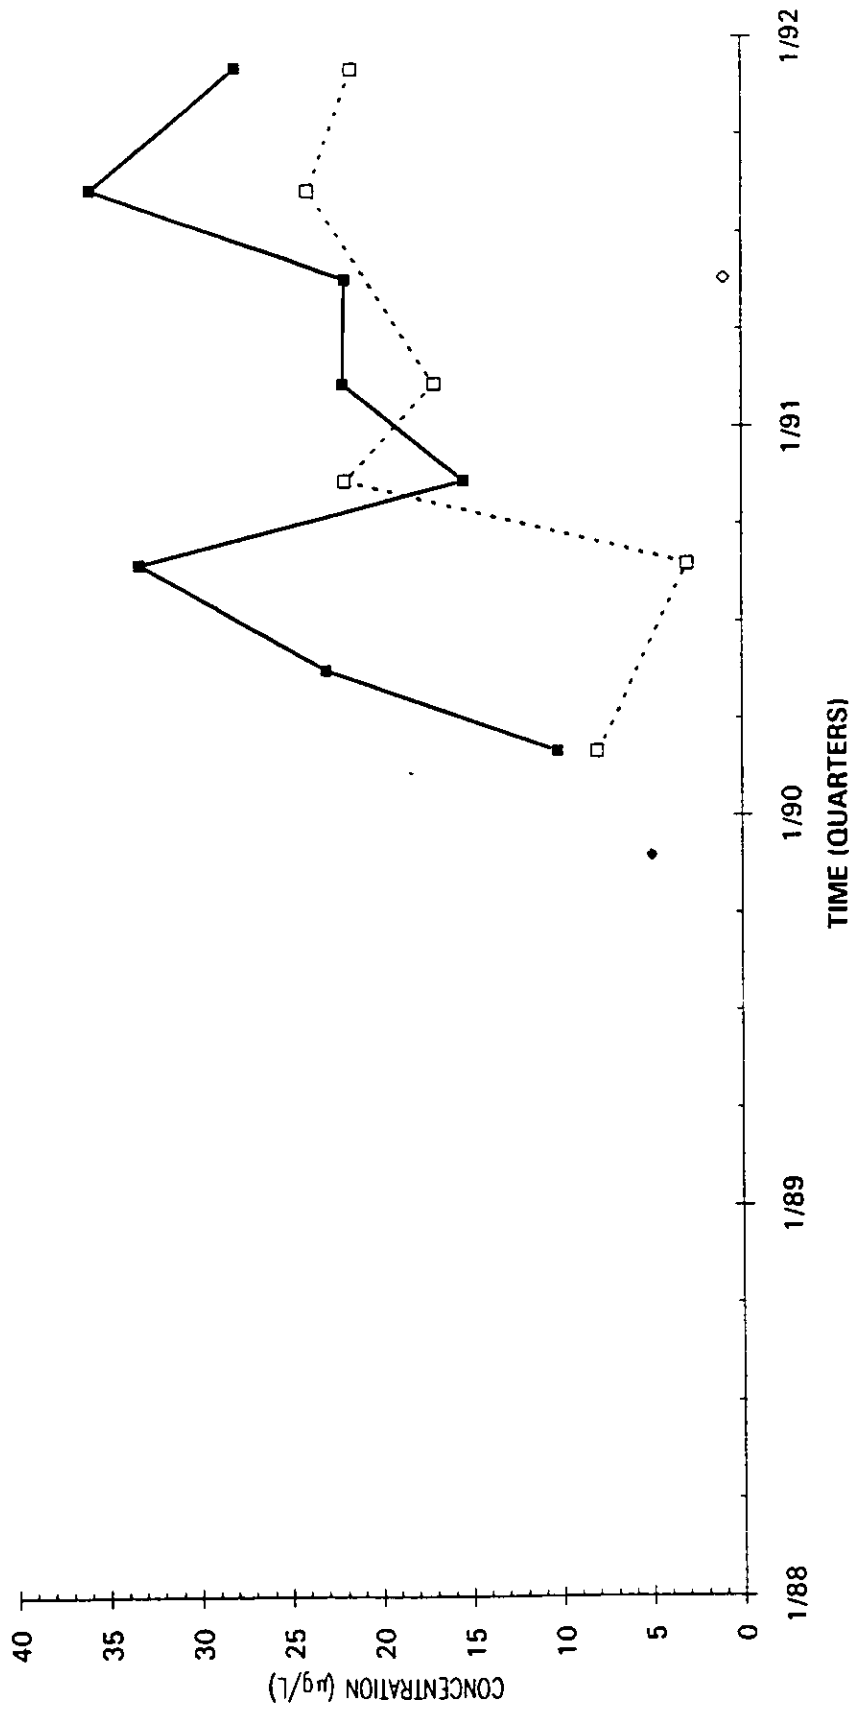

Time Series Plot of Tetrachloroethylene Concentrations Well MCB 5C

- M-Area Lab
- Contract Lab
- M-Area Lab Detection Limit
- Contract Lab Detection Limit
- M-Area Lab Mean
- ..... Contract Lab Mean