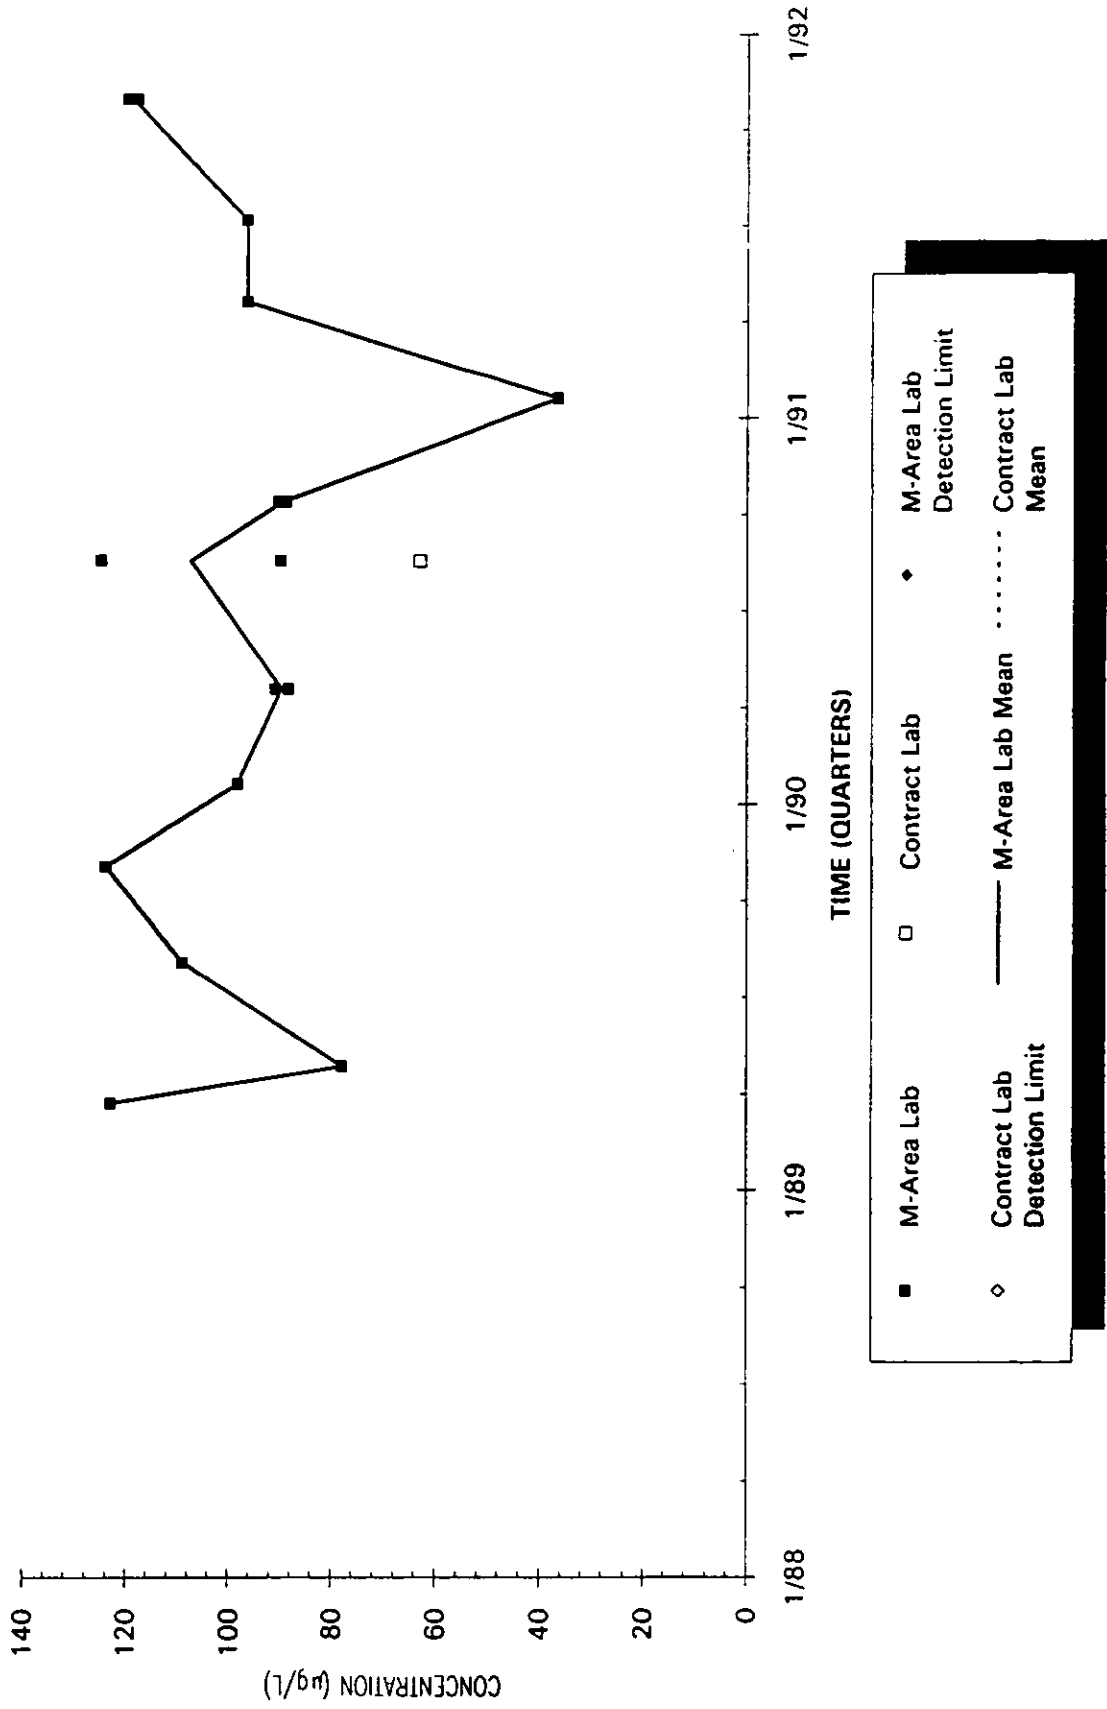

Time Series Plot of Trichloroethylene Concentrations Well MSB 68B