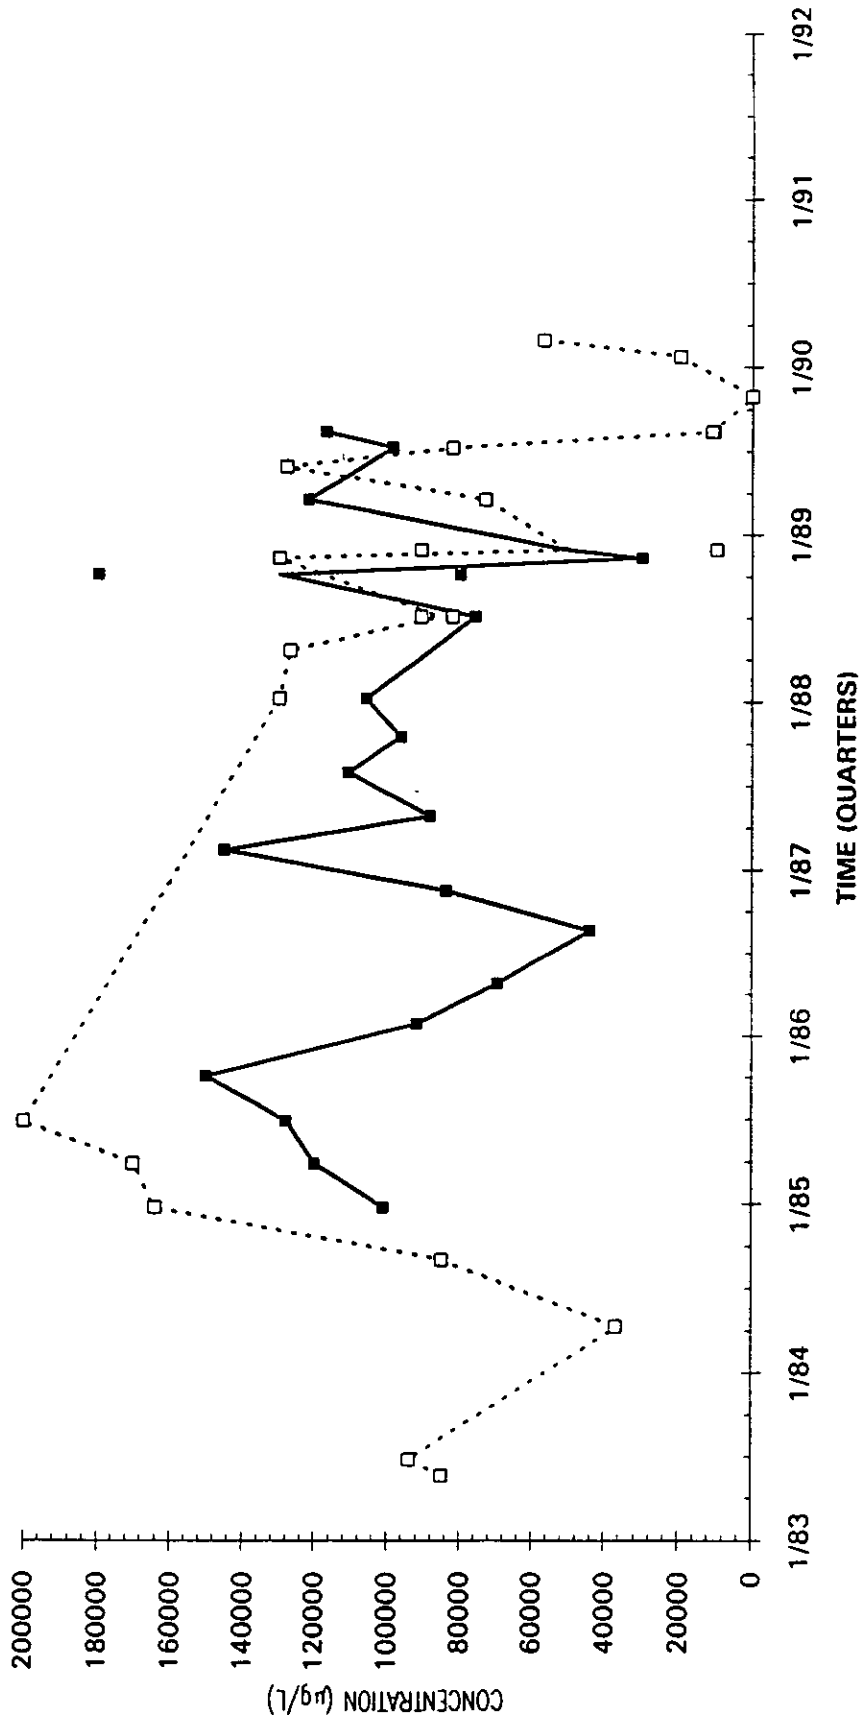

Time Series Plot of Tetrachloroethylene Concentrations Well MSB 22

- M-Area Lab
- Contract Lab
- M-Area Lab Detection Limit
- Contract Lab Detection Limit
- Contract Lab Mean
- ..... M-Area Lab Mean
- ..... Contract Lab Mean