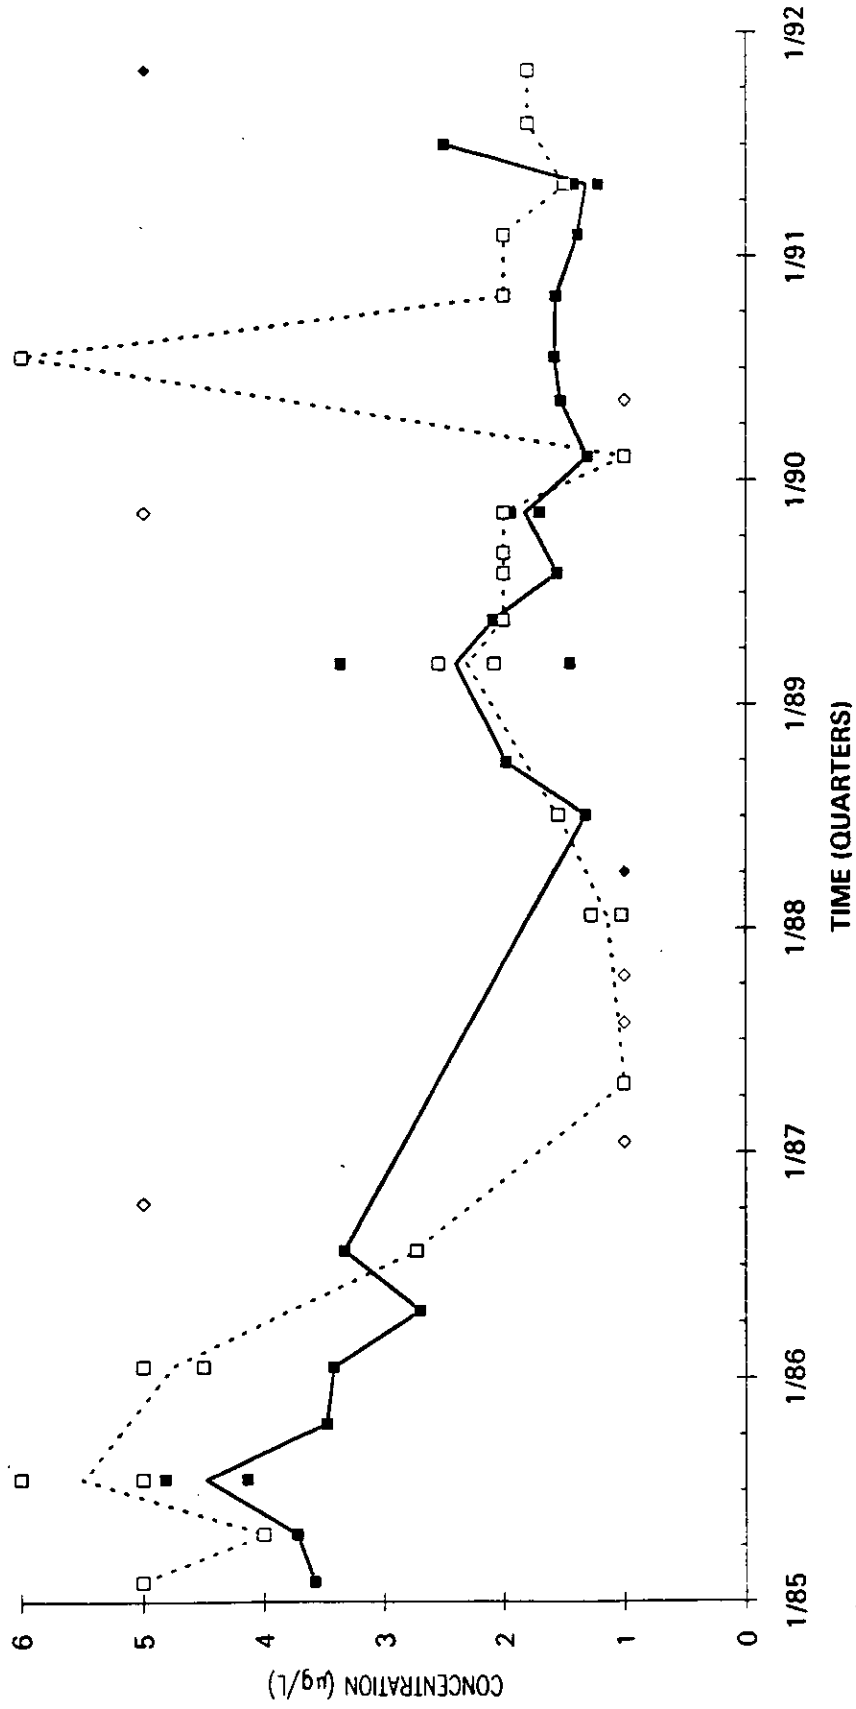

Time Series Plot of Tetrachloroethylene Concentrations Well ASB 2A