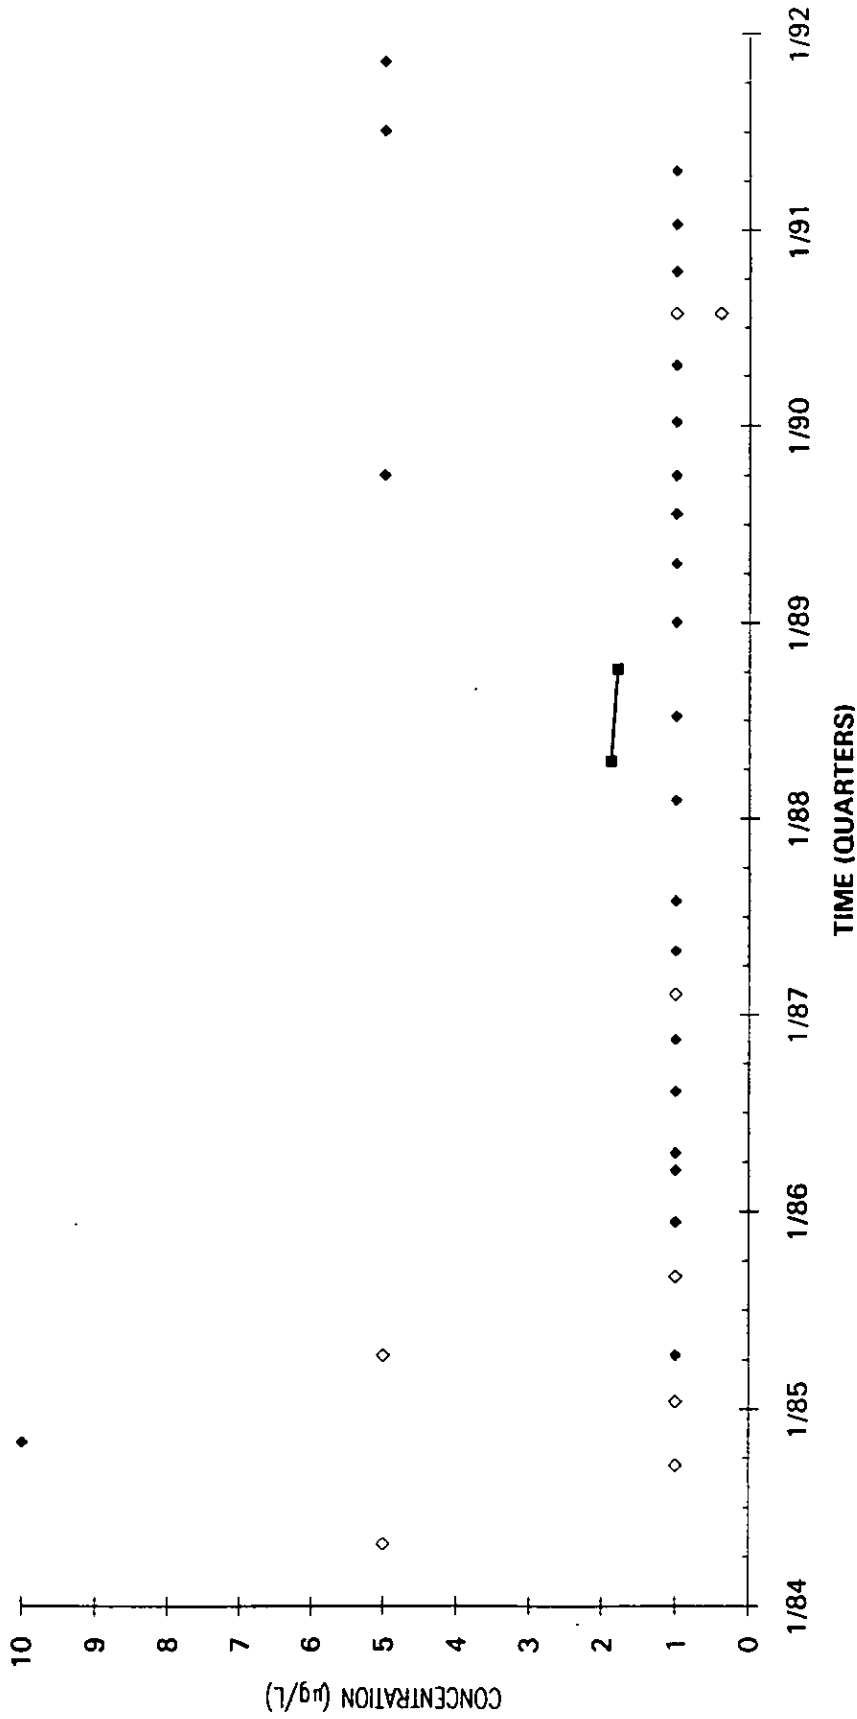

Time Series Plot of Tetrachloroethylene Concentrations Well MSB 27

- M-Area Lab
- Contract Lab
- M-Area Lab Detection Limit
- - - Contract Lab Detection Limit
- M-Area Lab Mean
- - - Contract Lab Mean