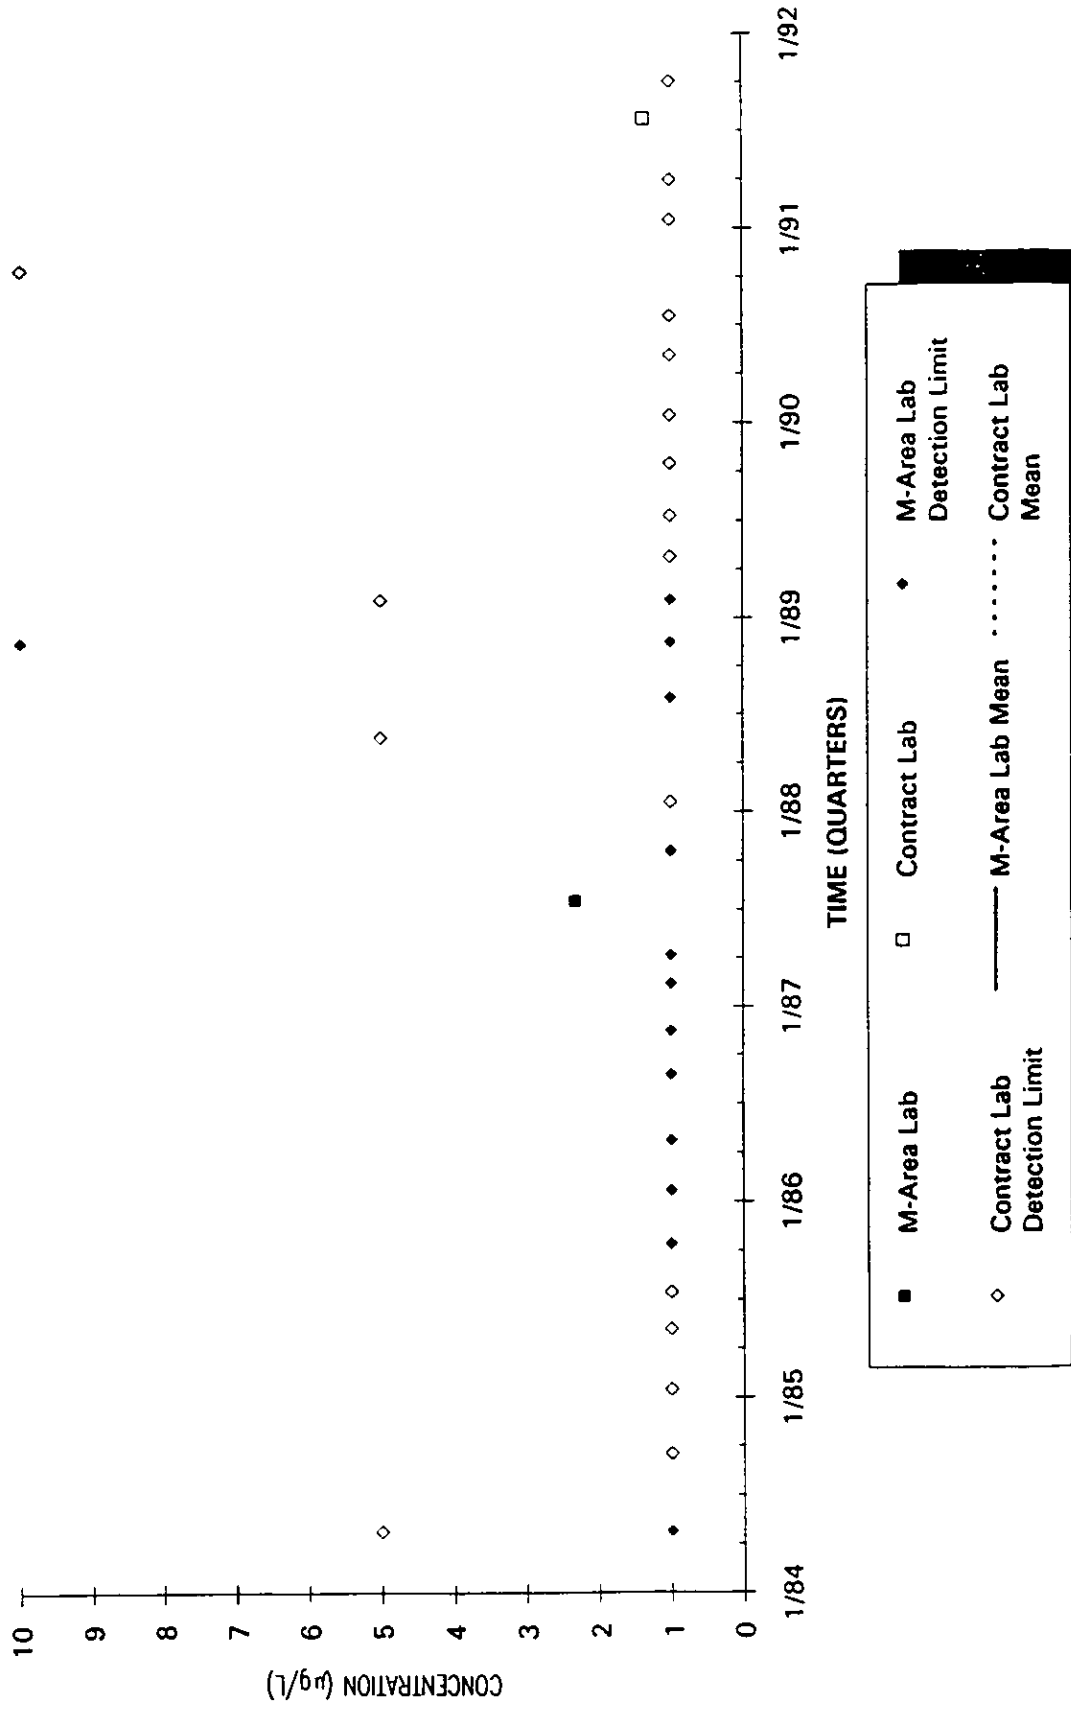

Time Series Plot of Tetrachloroethylene Concentrations Well MSB 21A