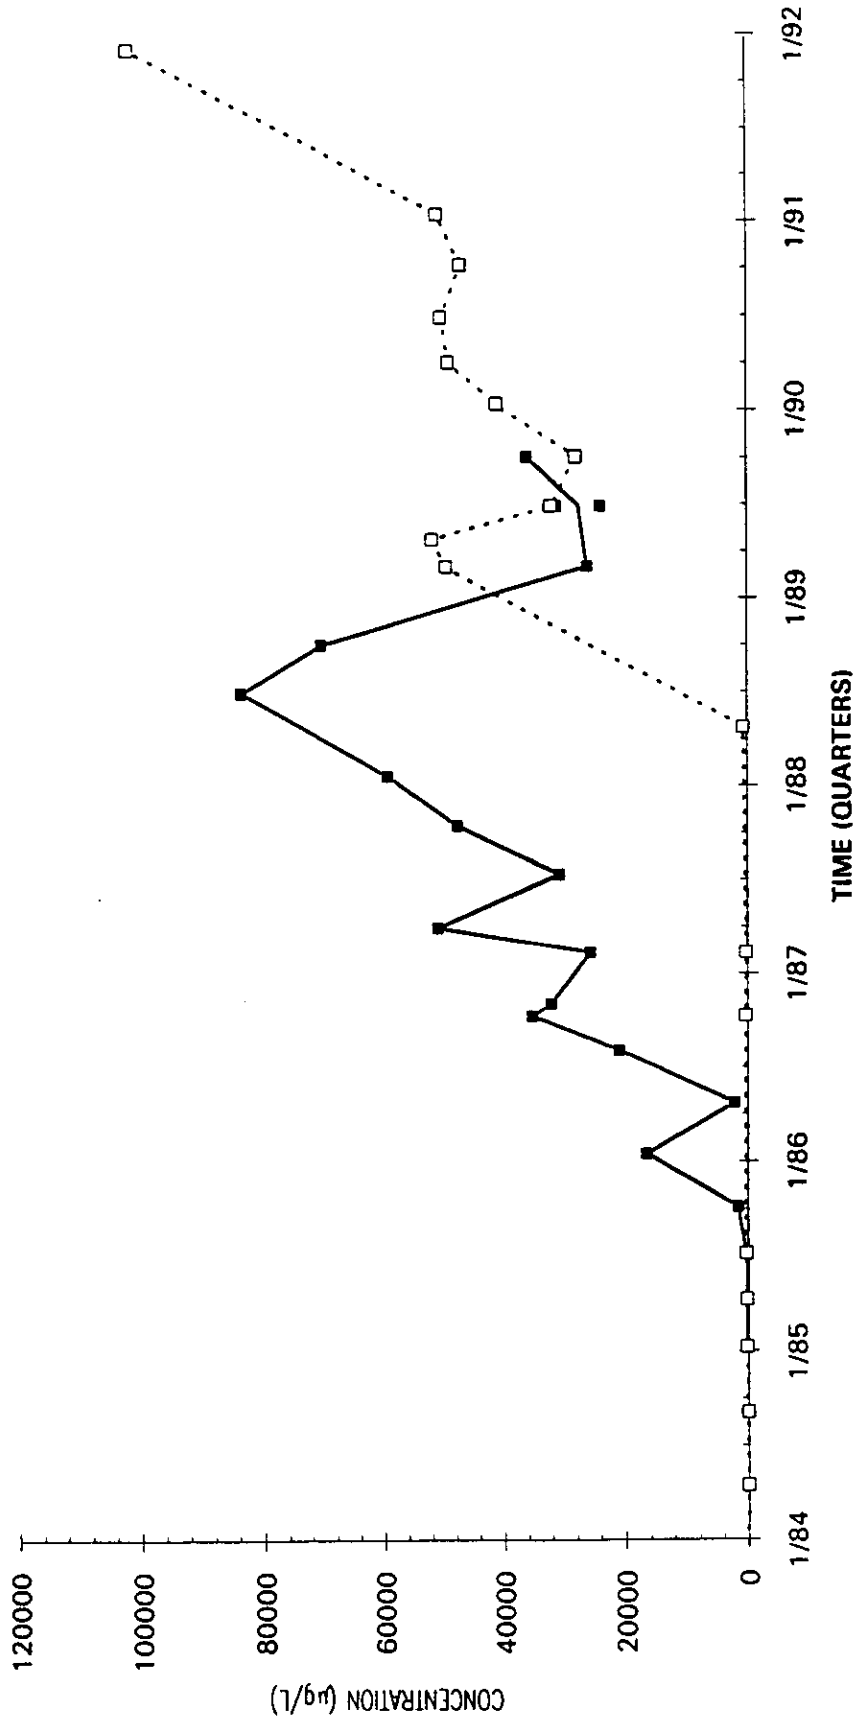

Time Series Plot of Tetrachloroethylene Concentrations Well MSB 9B

- M-Area Lab
- Contract Lab
- M-Area Lab Detection Limit
- Contract Lab Detection Limit
- M-Area Lab Mean
- ..... Contract Lab Mean