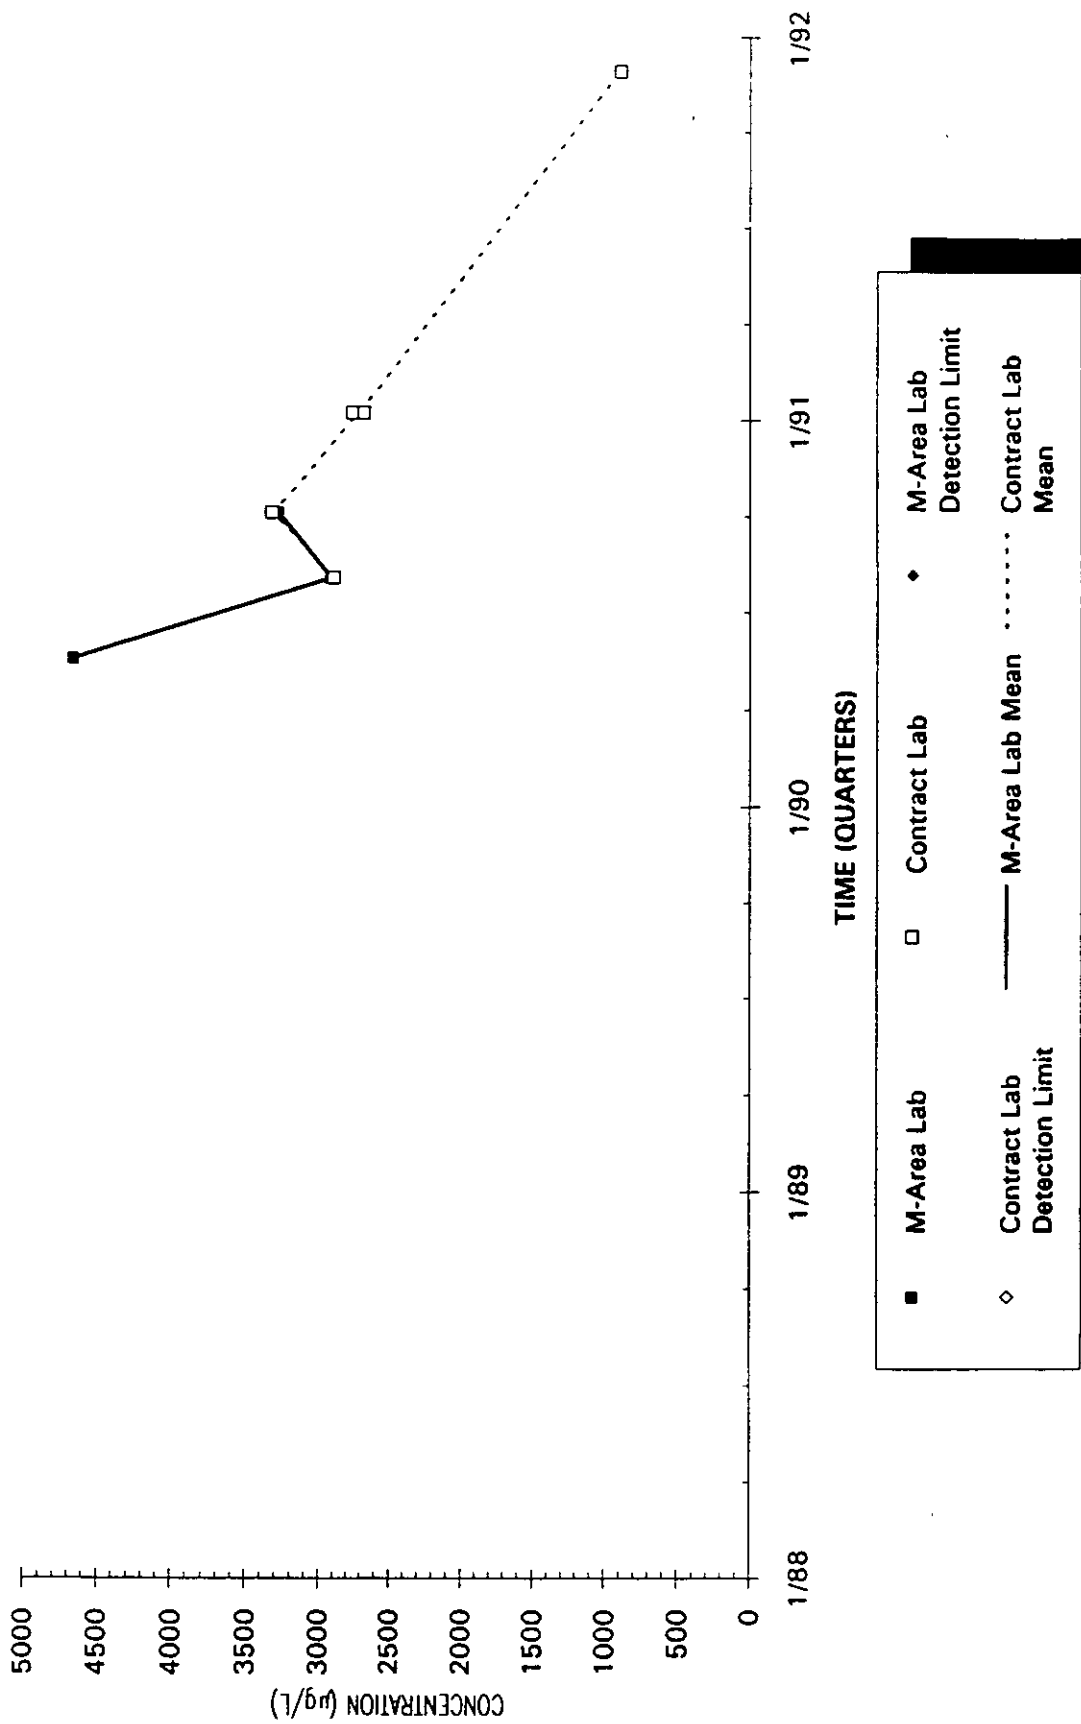

Time Series Plot of Trichloroethylene Concentrations Well MSB 74B