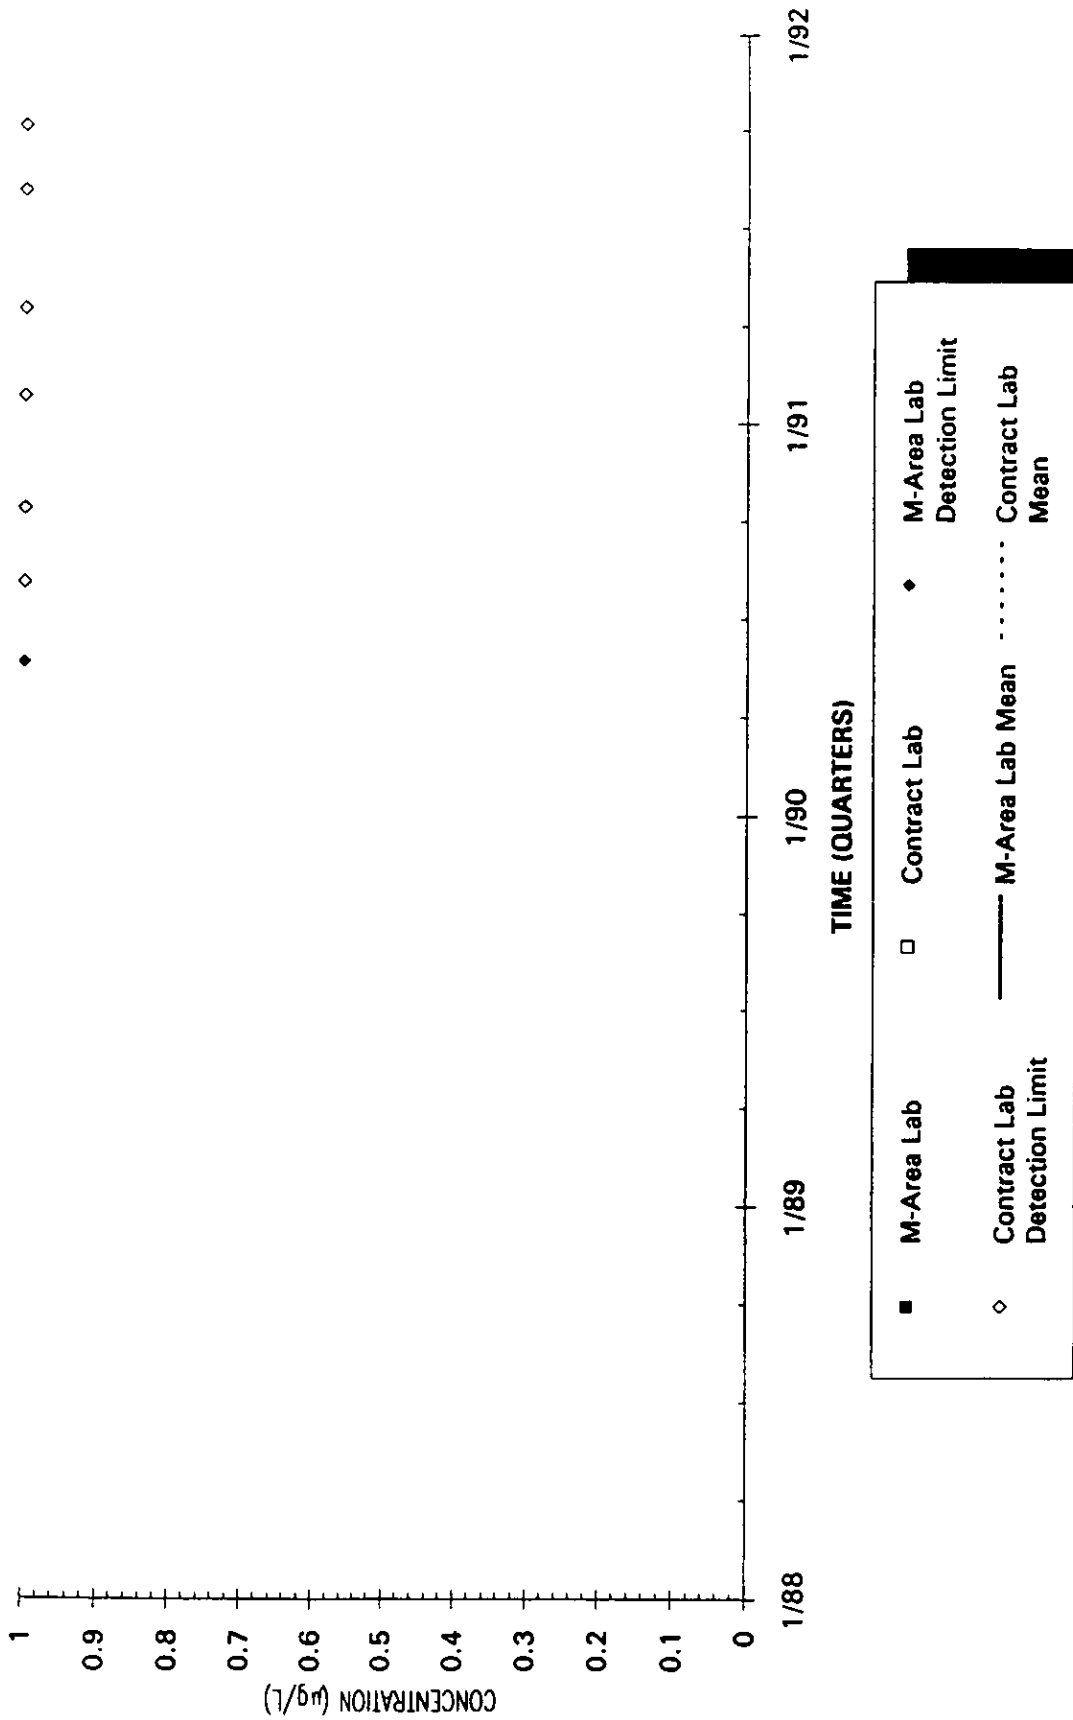

Time Series Plot of Trichloroethylene Concentrations Well MSB 48A