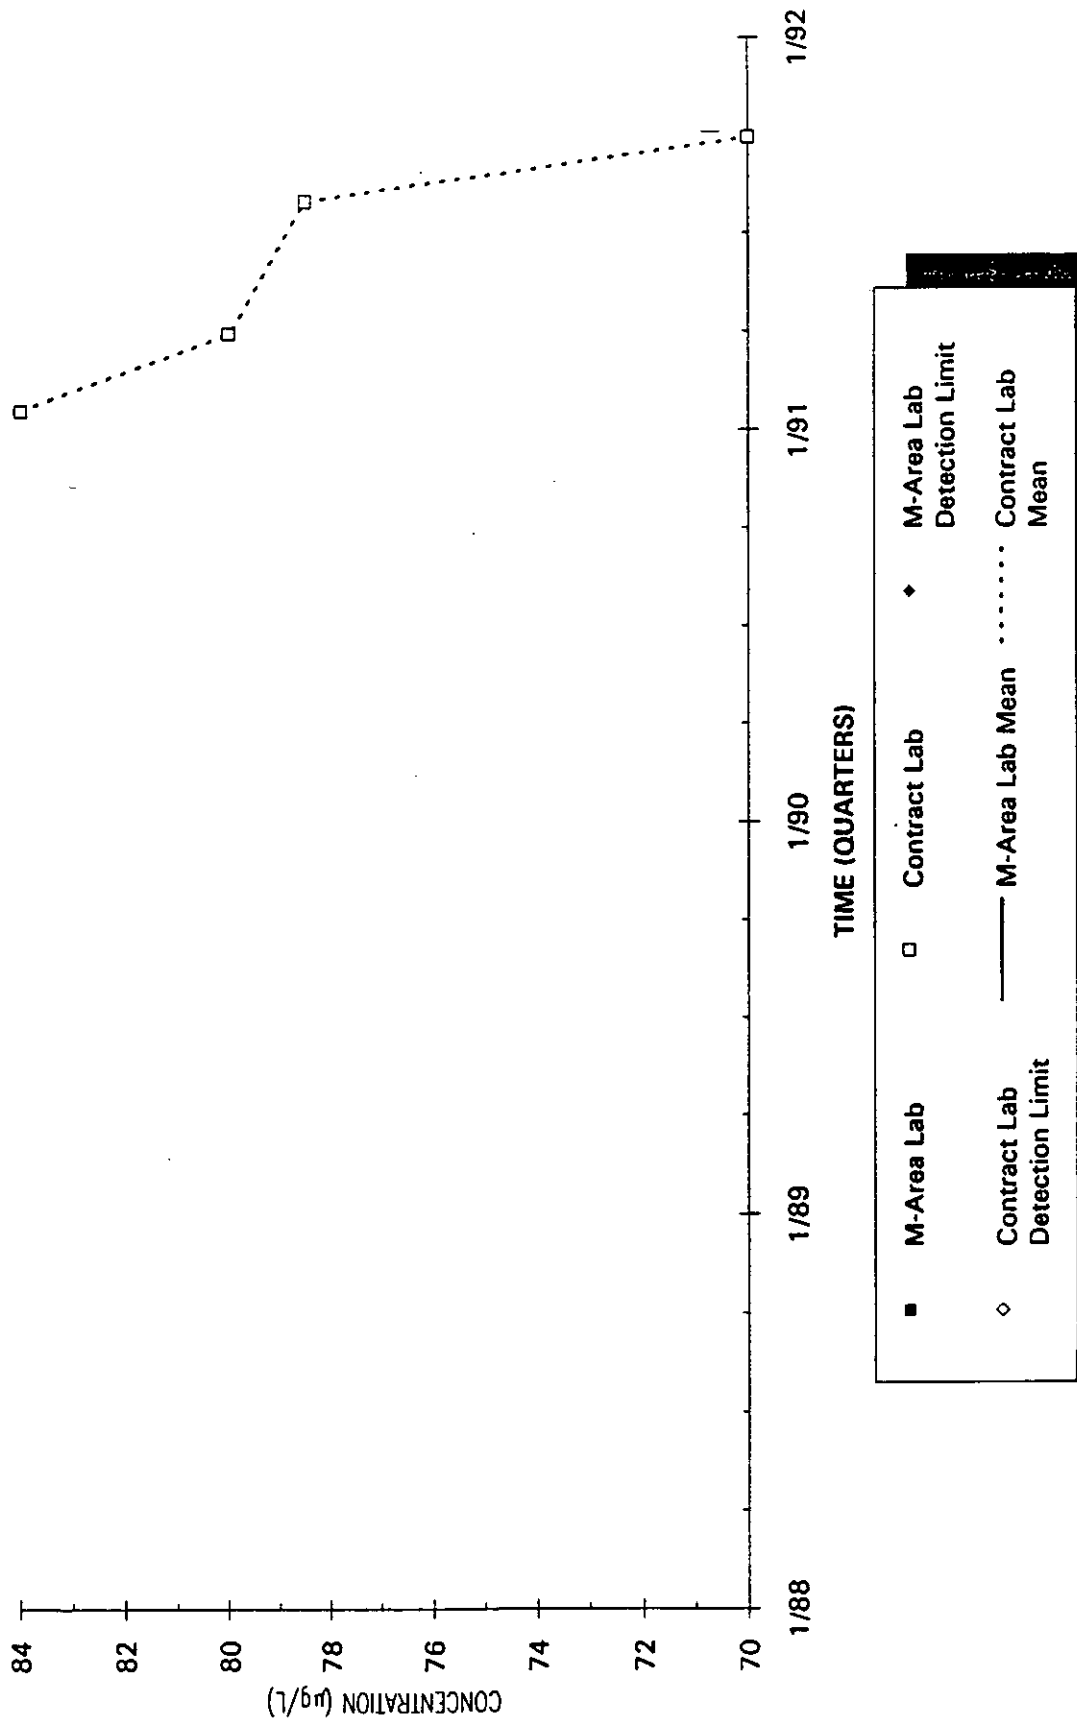

Time Series Plot of Trichloroethylene Concentrations Well MSB 8C