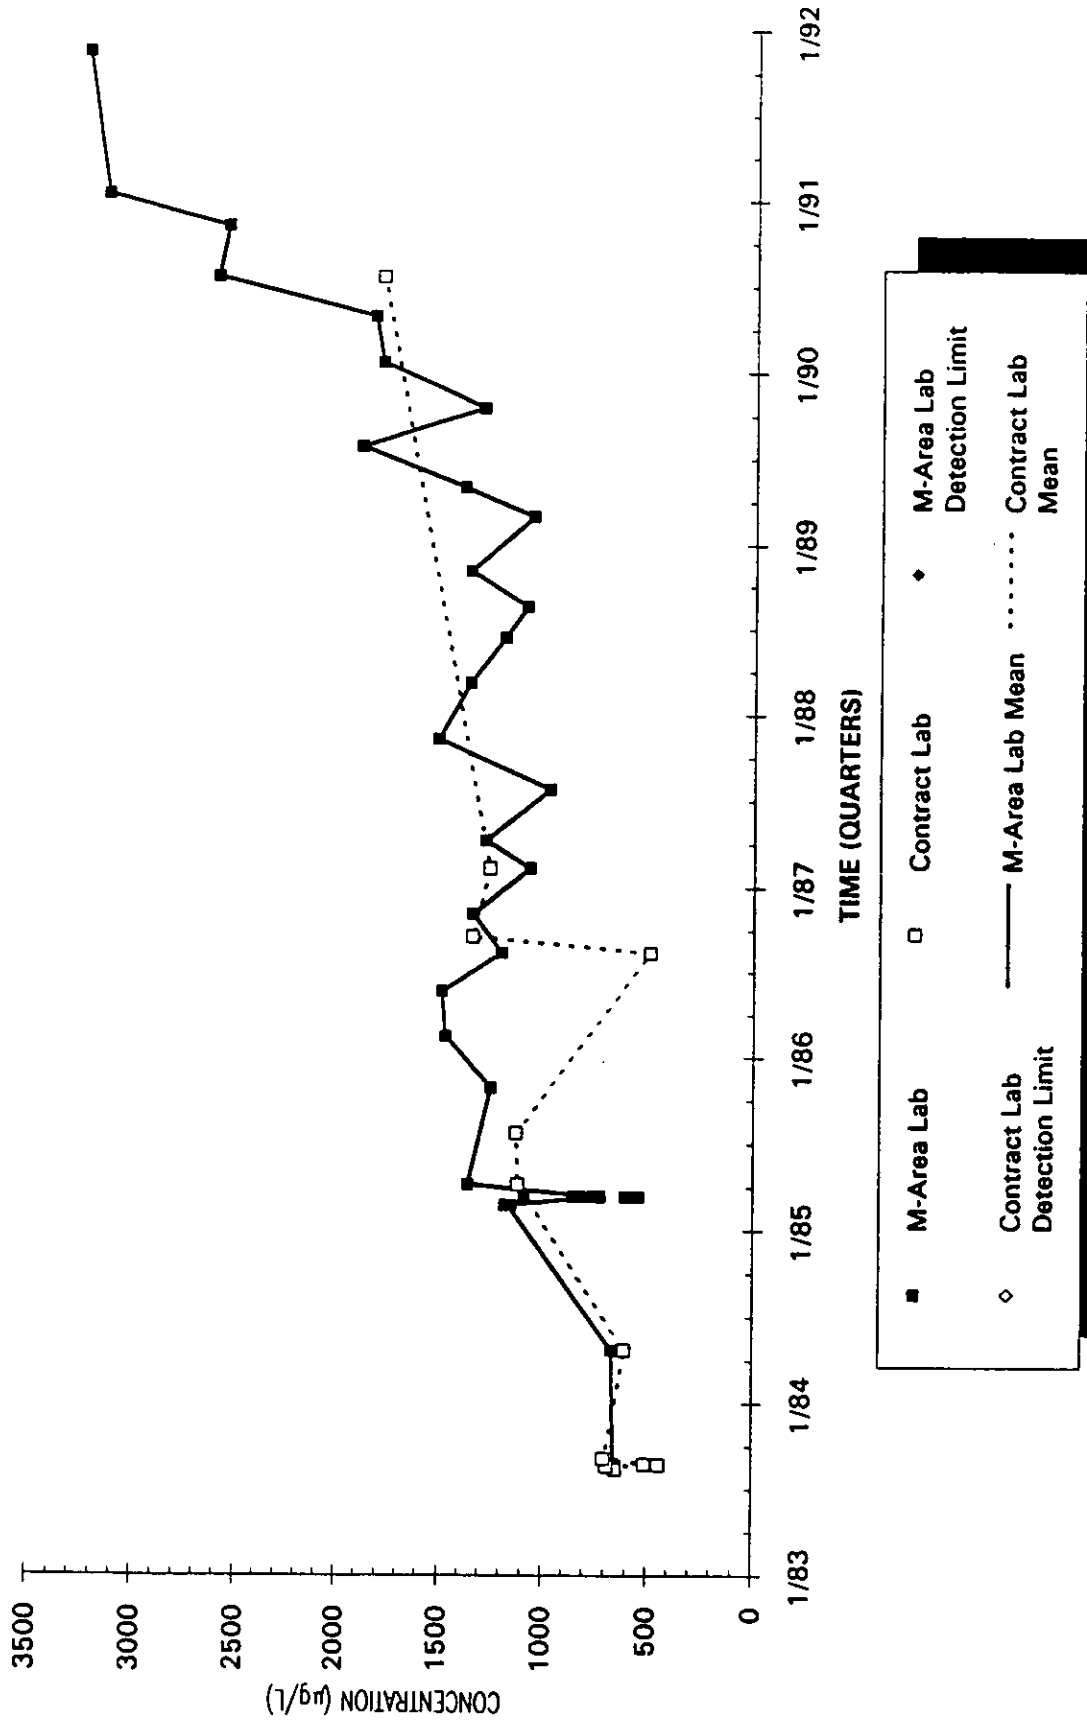

Time Series Plot of Trichloroethylene Concentrations Well MSB 34A