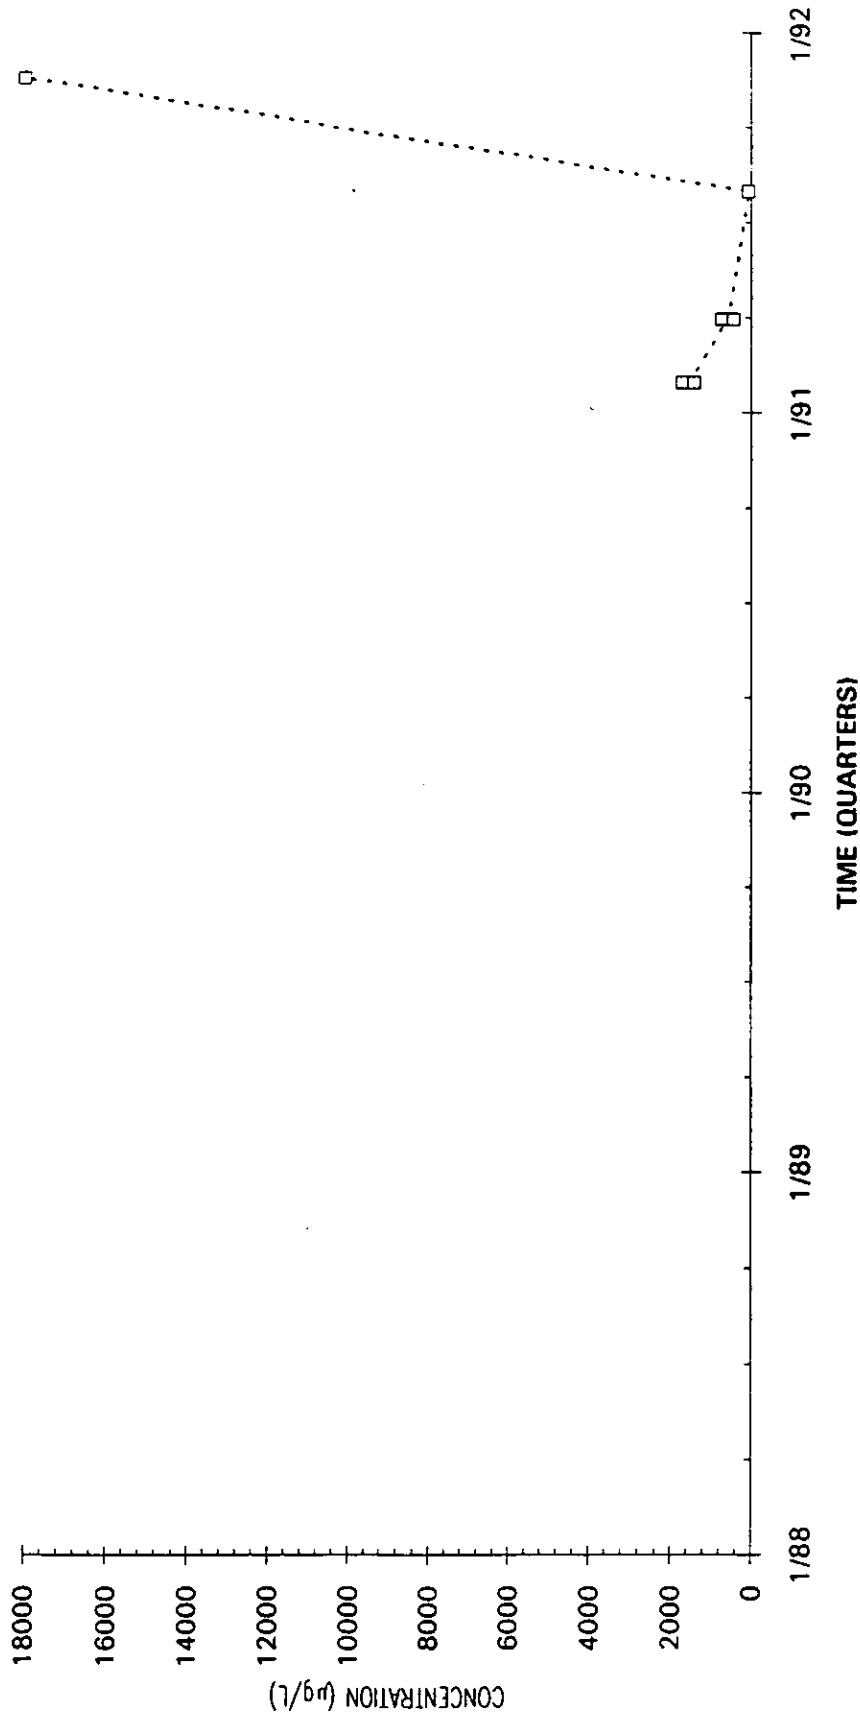

Time Series Plot of Tetrachloroethylene Concentrations Well MSB 2B

- M-Area Lab
- Contract Lab
- M-Area Lab Detection Limit
- Contract Lab Detection Limit
- M-Area Lab Mean
- ..... Contract Lab Mean