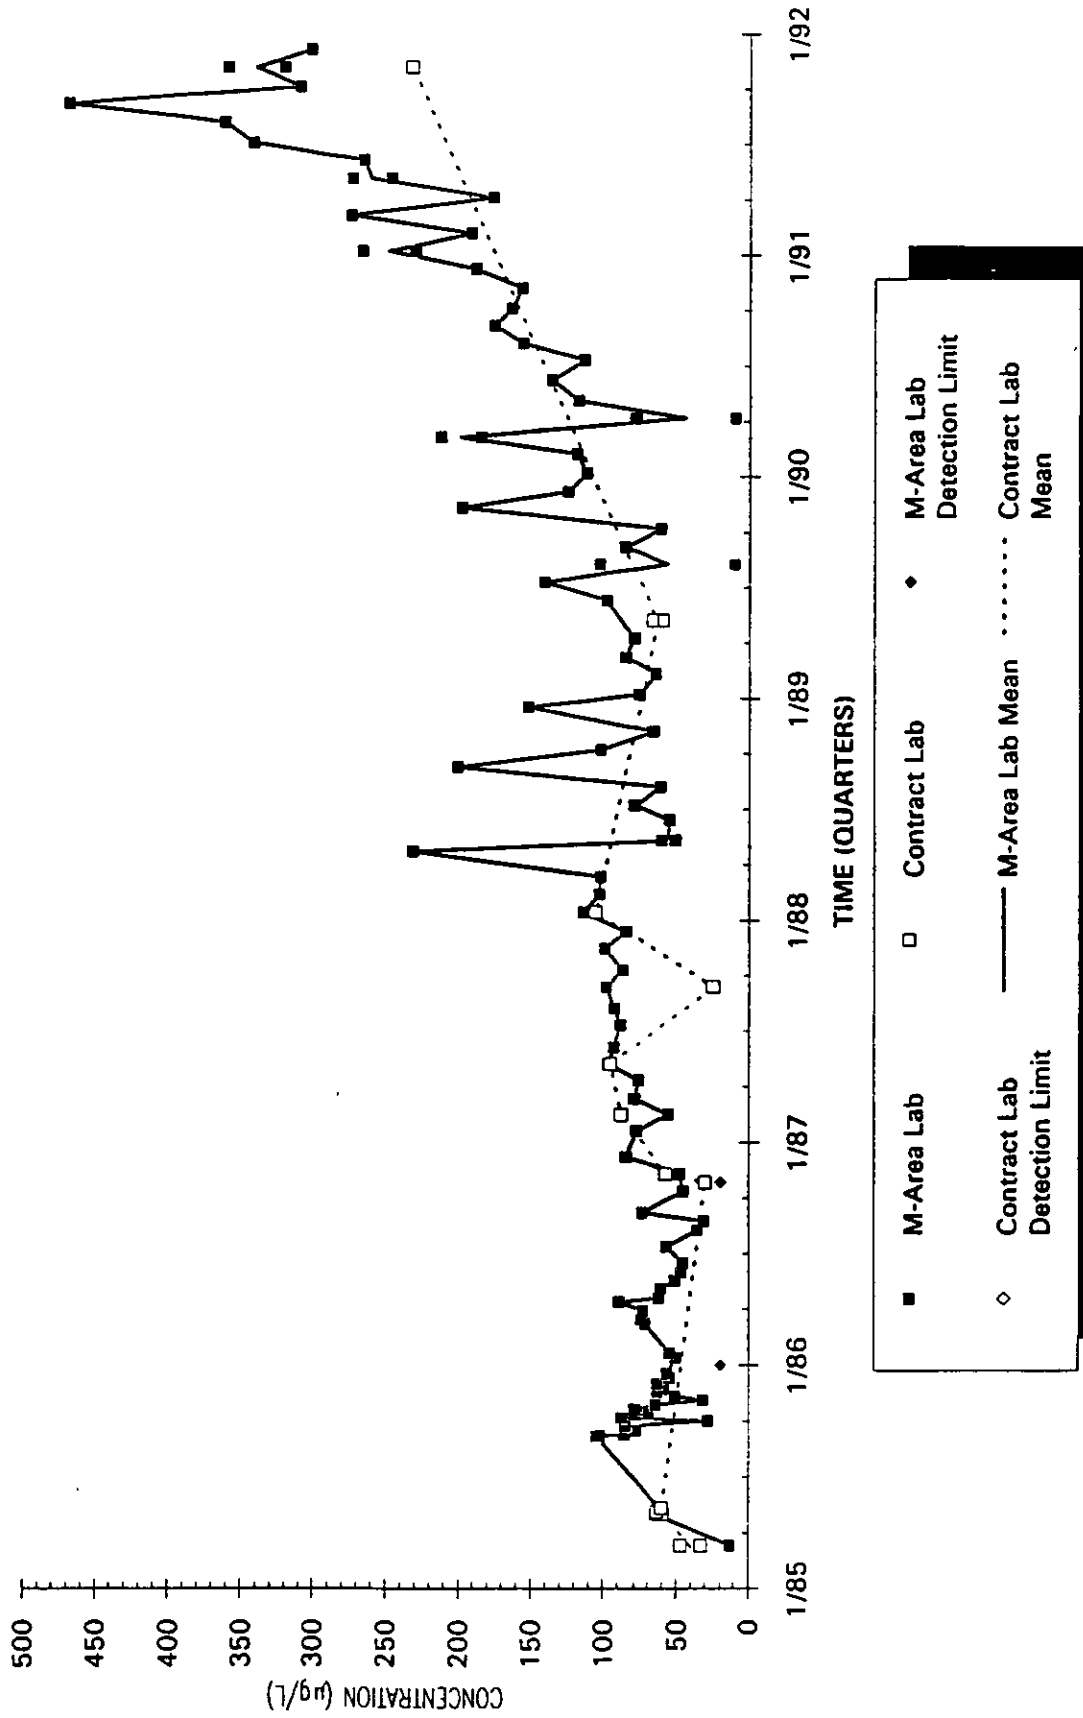

Time Series Plot of Tetrachloroethylene Concentrations Well RWM 8