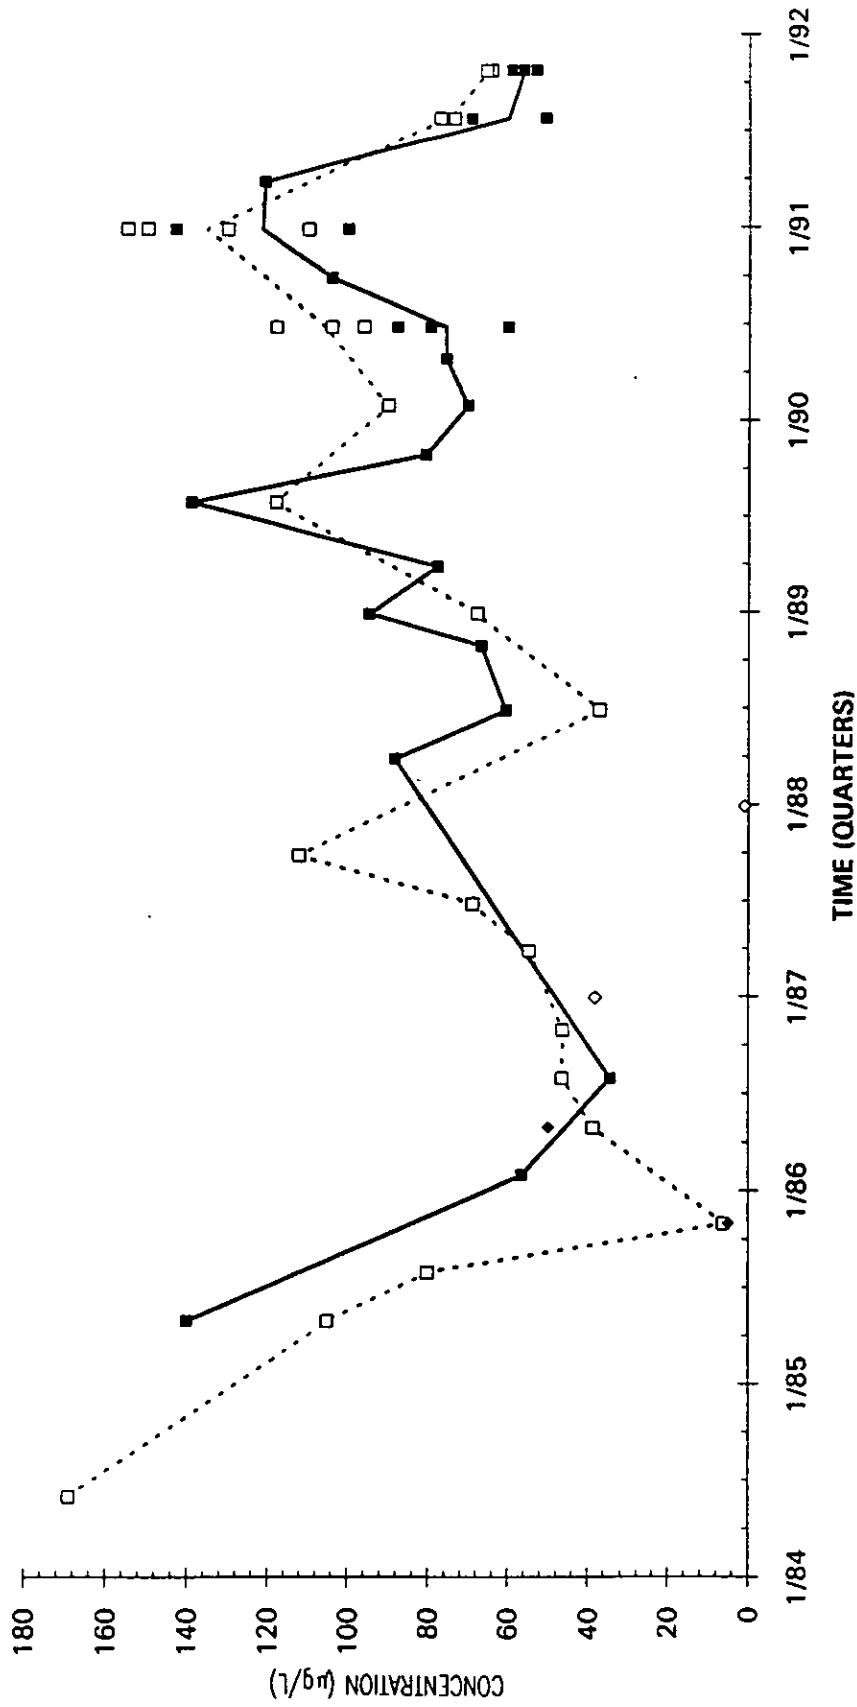

Time Series Plot of Trichloroethylene Concentrations Well AOB 1

- M-Area Lab
- Contract Lab
- M-Area Lab Detection Limit
- Contract Lab Detection Limit
- M-Area Lab Mean
- ..... Contract Lab Mean