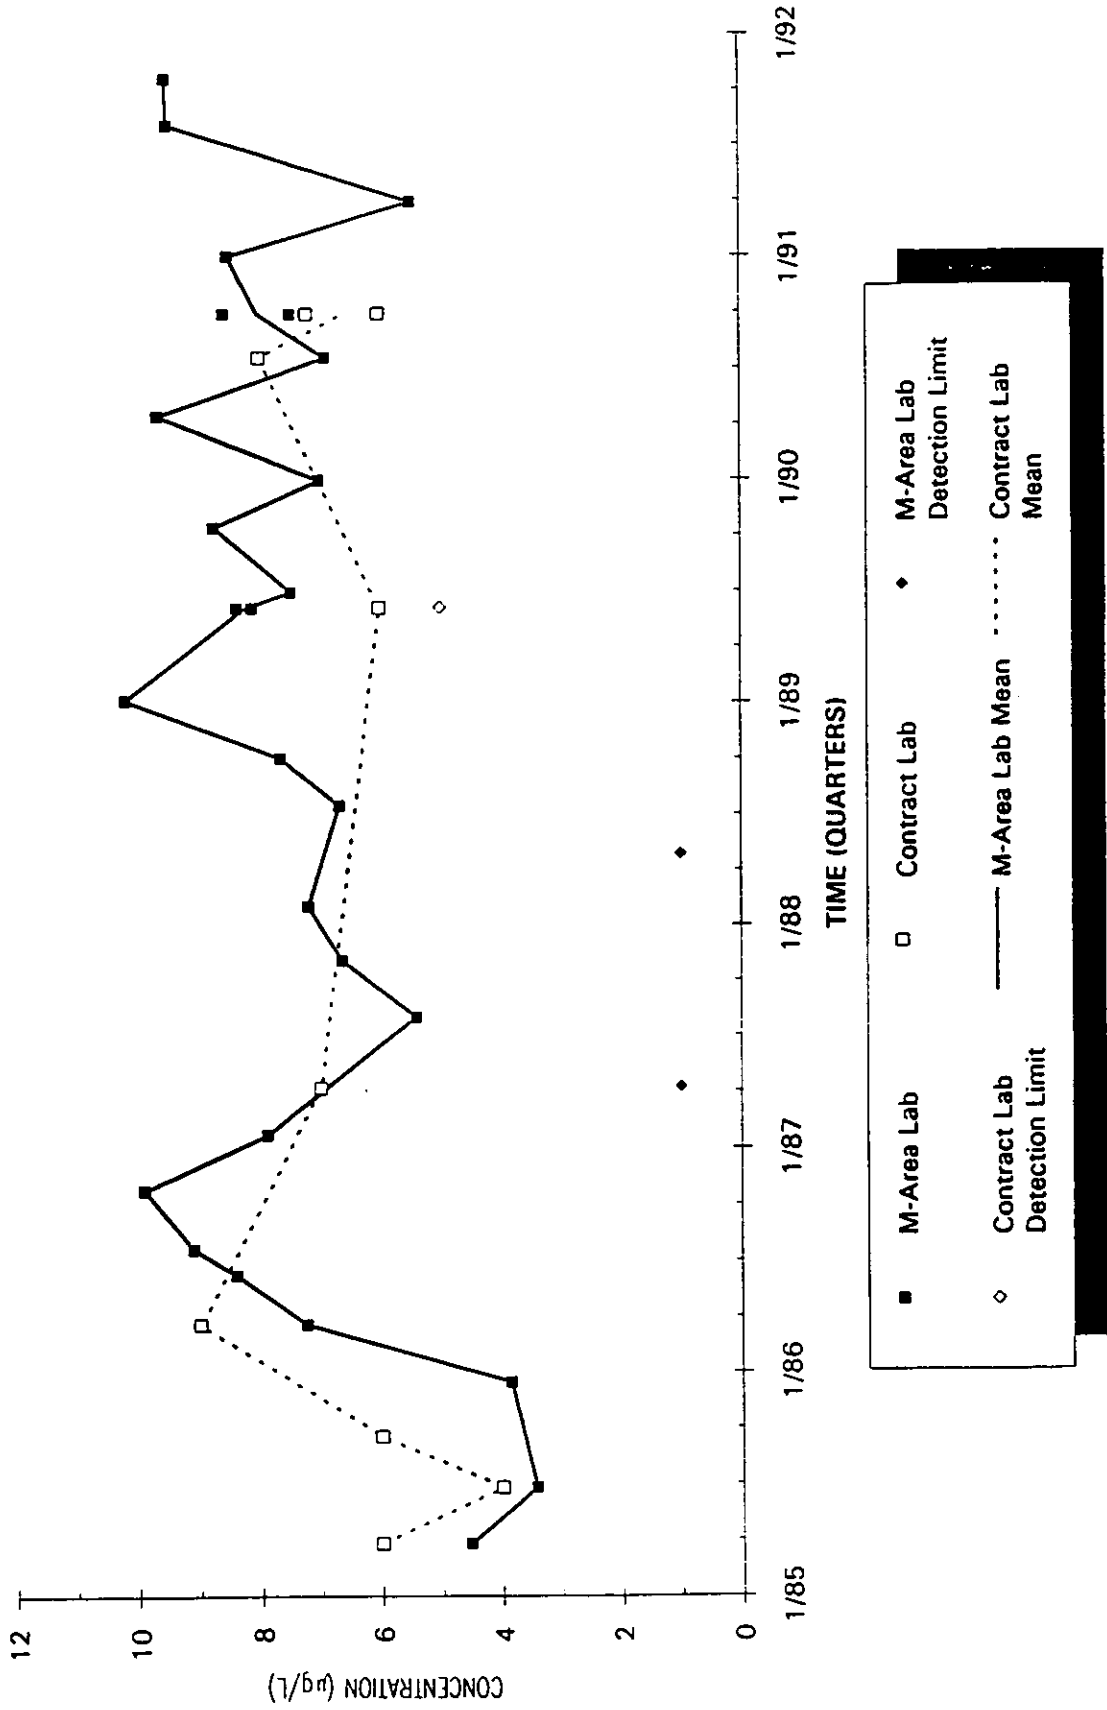

Time Series Plot of Tetrachloroethylene Concentrations Well MSB 41B