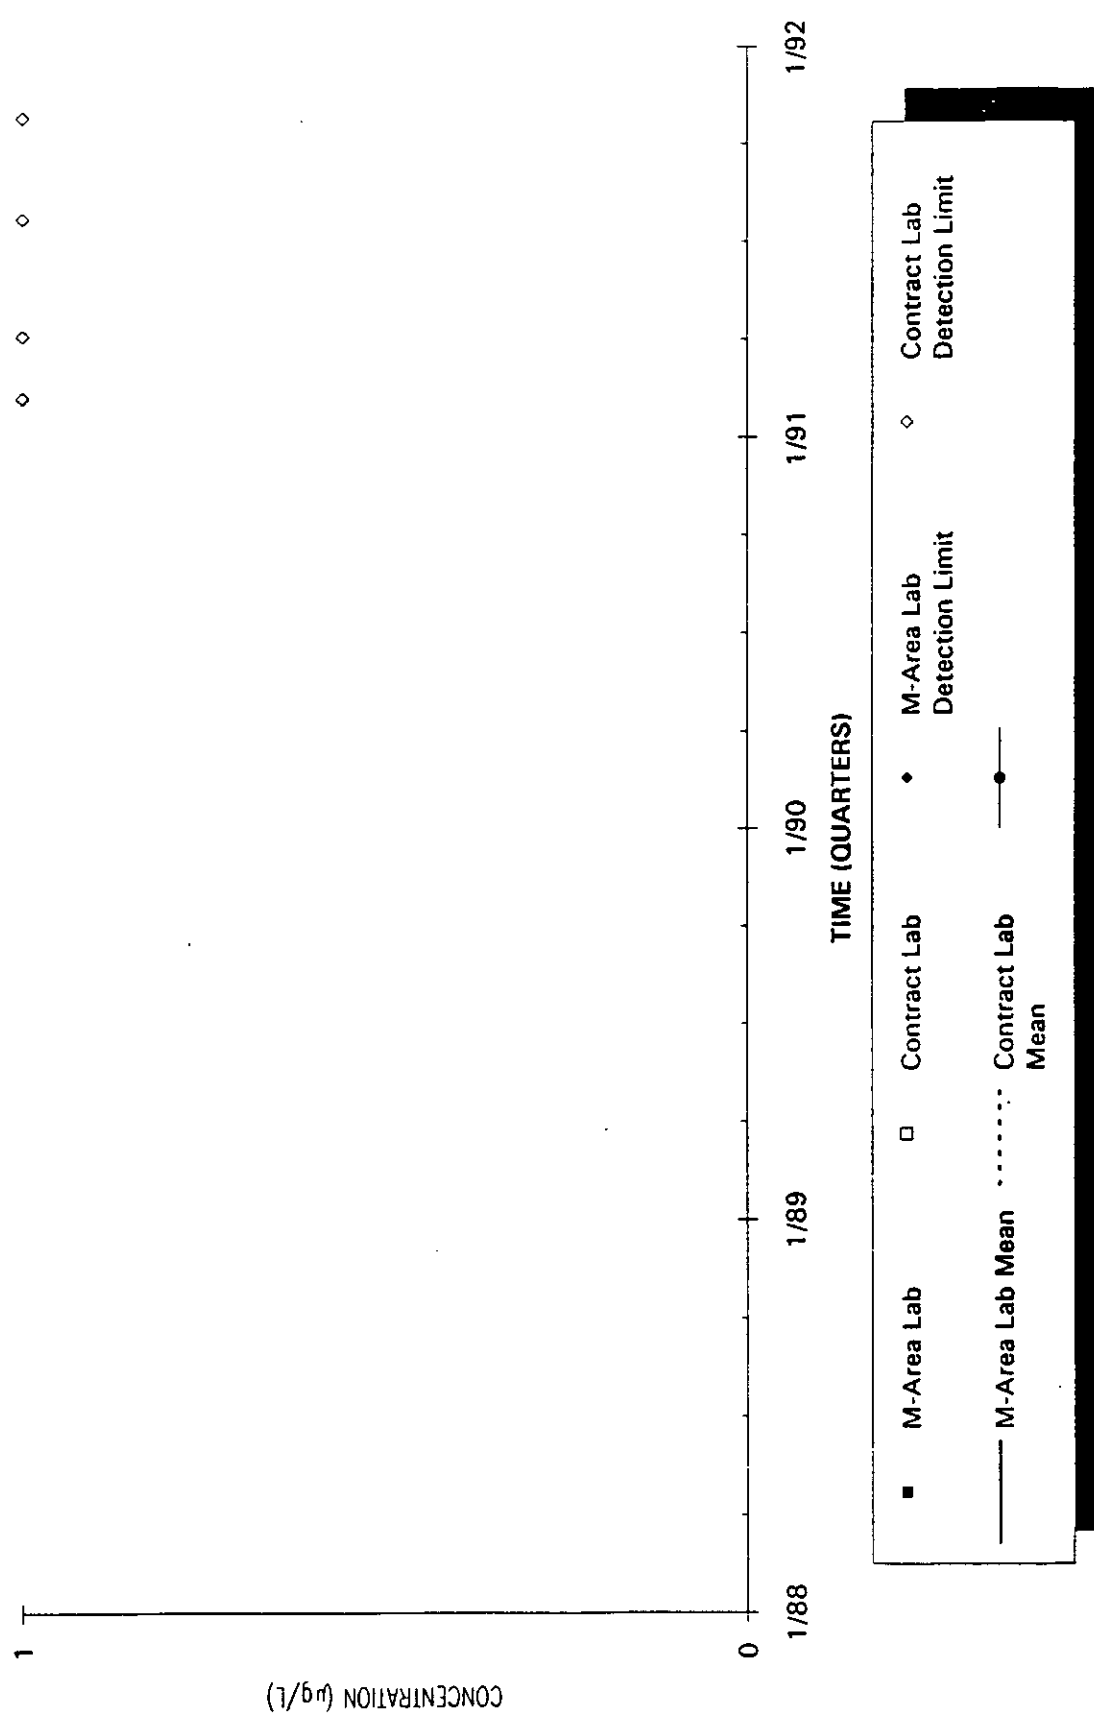

Time Series Plot of Tetrachloroethylene Concentrations Well MSB 77B