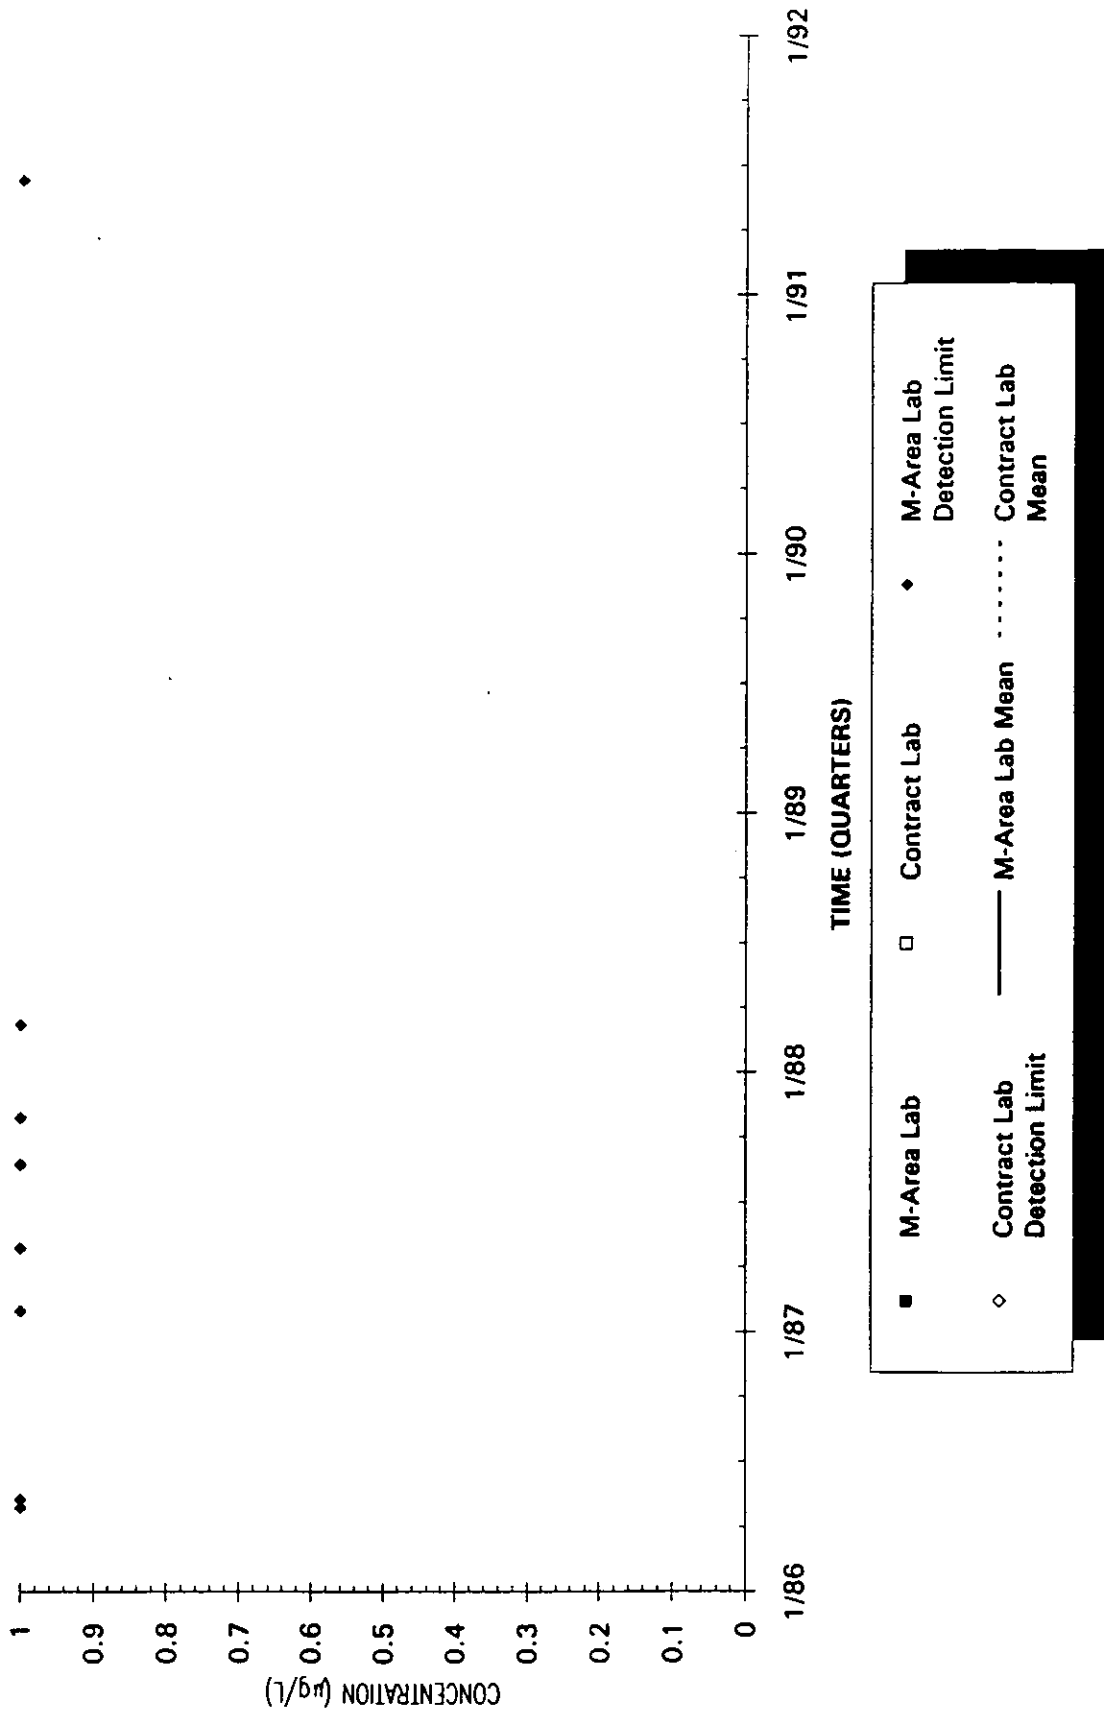

Time Series Plot of Trichloroethylene Concentrations Well MSB 48D