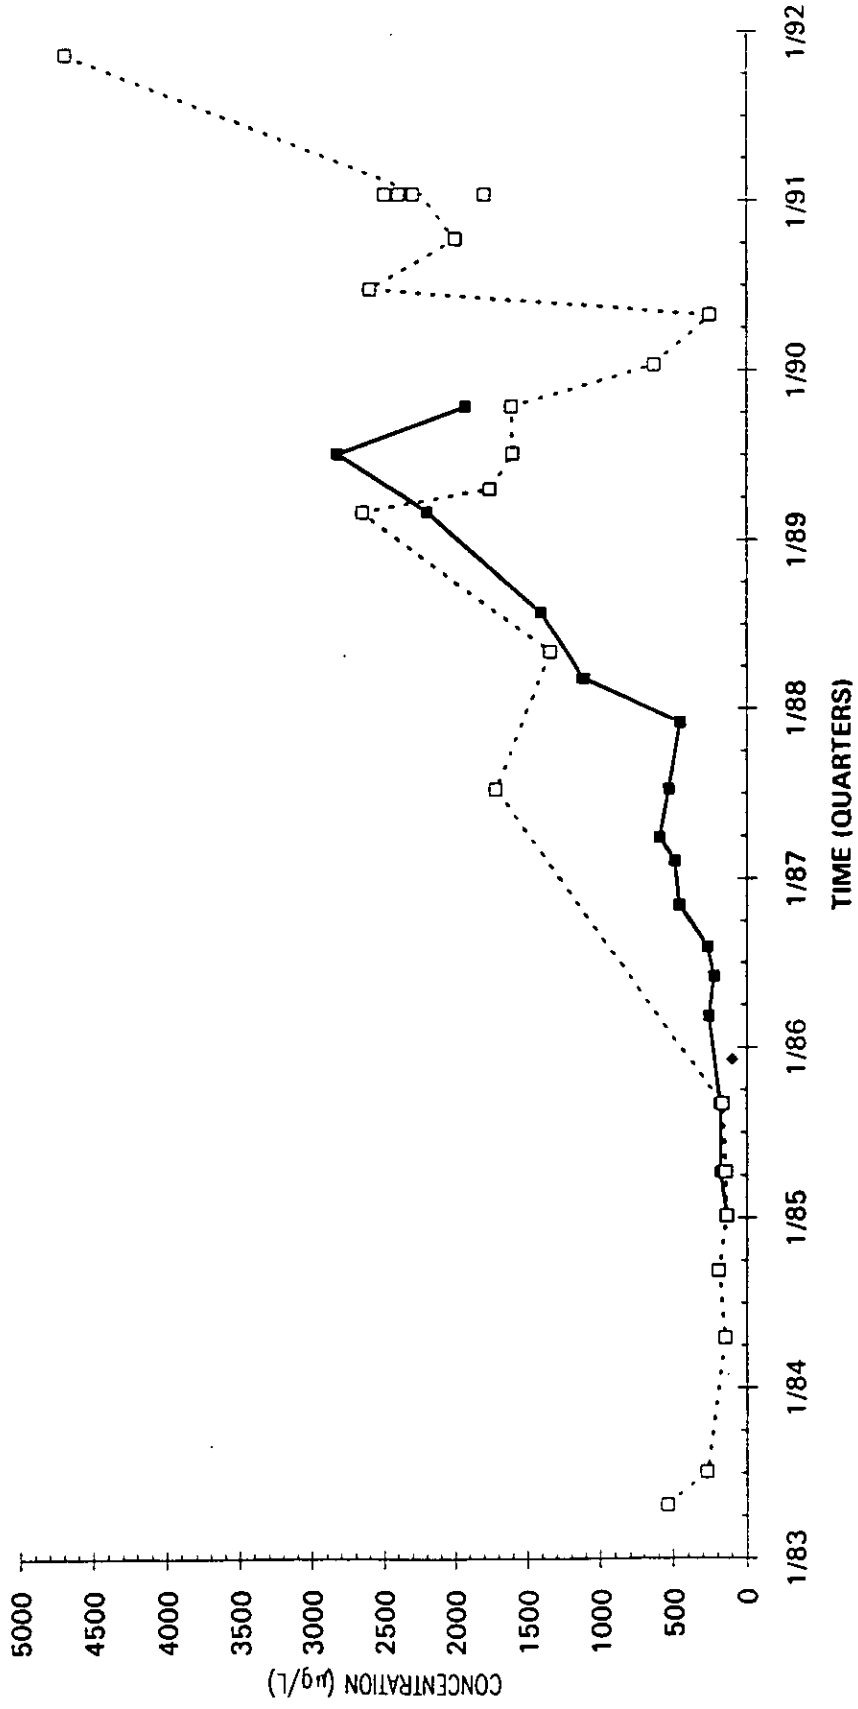

Time Series Plot of Tetrachloroethylene Concentrations Well MSB 12B

- M-Area Lab
- Contract Lab
- M-Area Lab Mean
- ..... Contract Lab Mean
- M-Area Lab Detection Limit
- Contract Lab Detection Limit