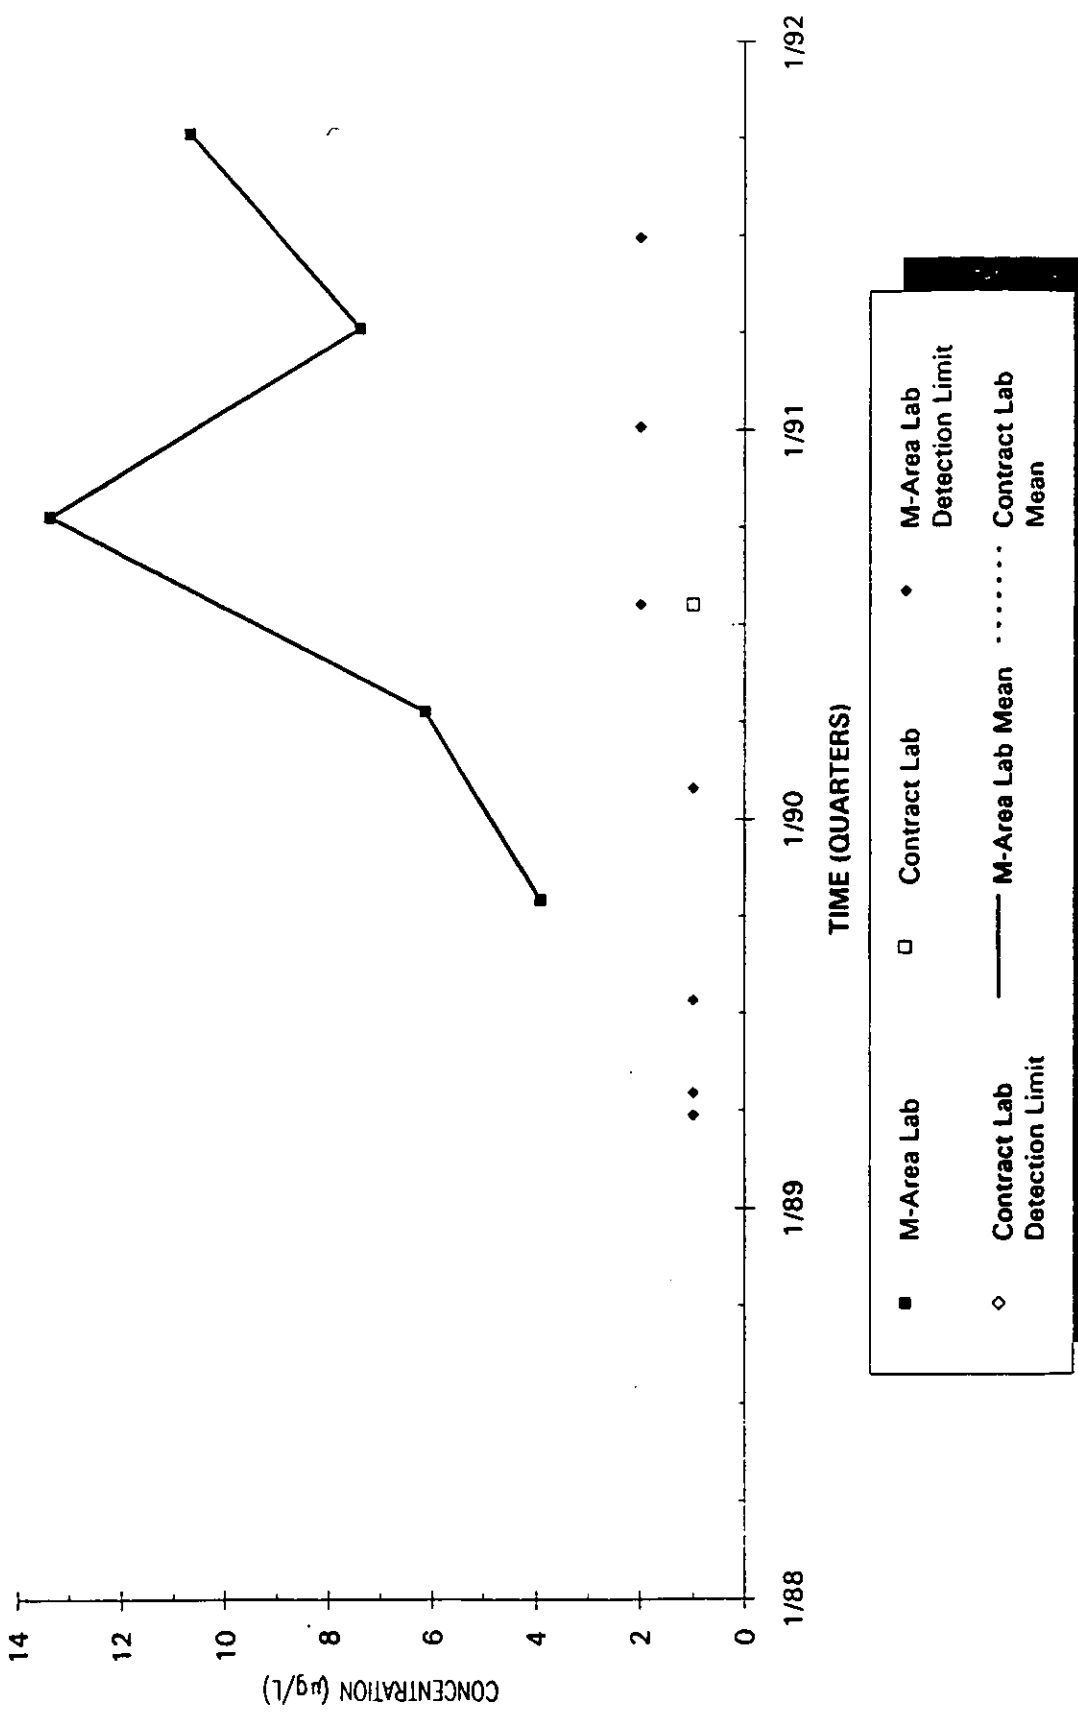

Time Series Plot of Tetrachloroethylene Concentrations Well MSB 15AA