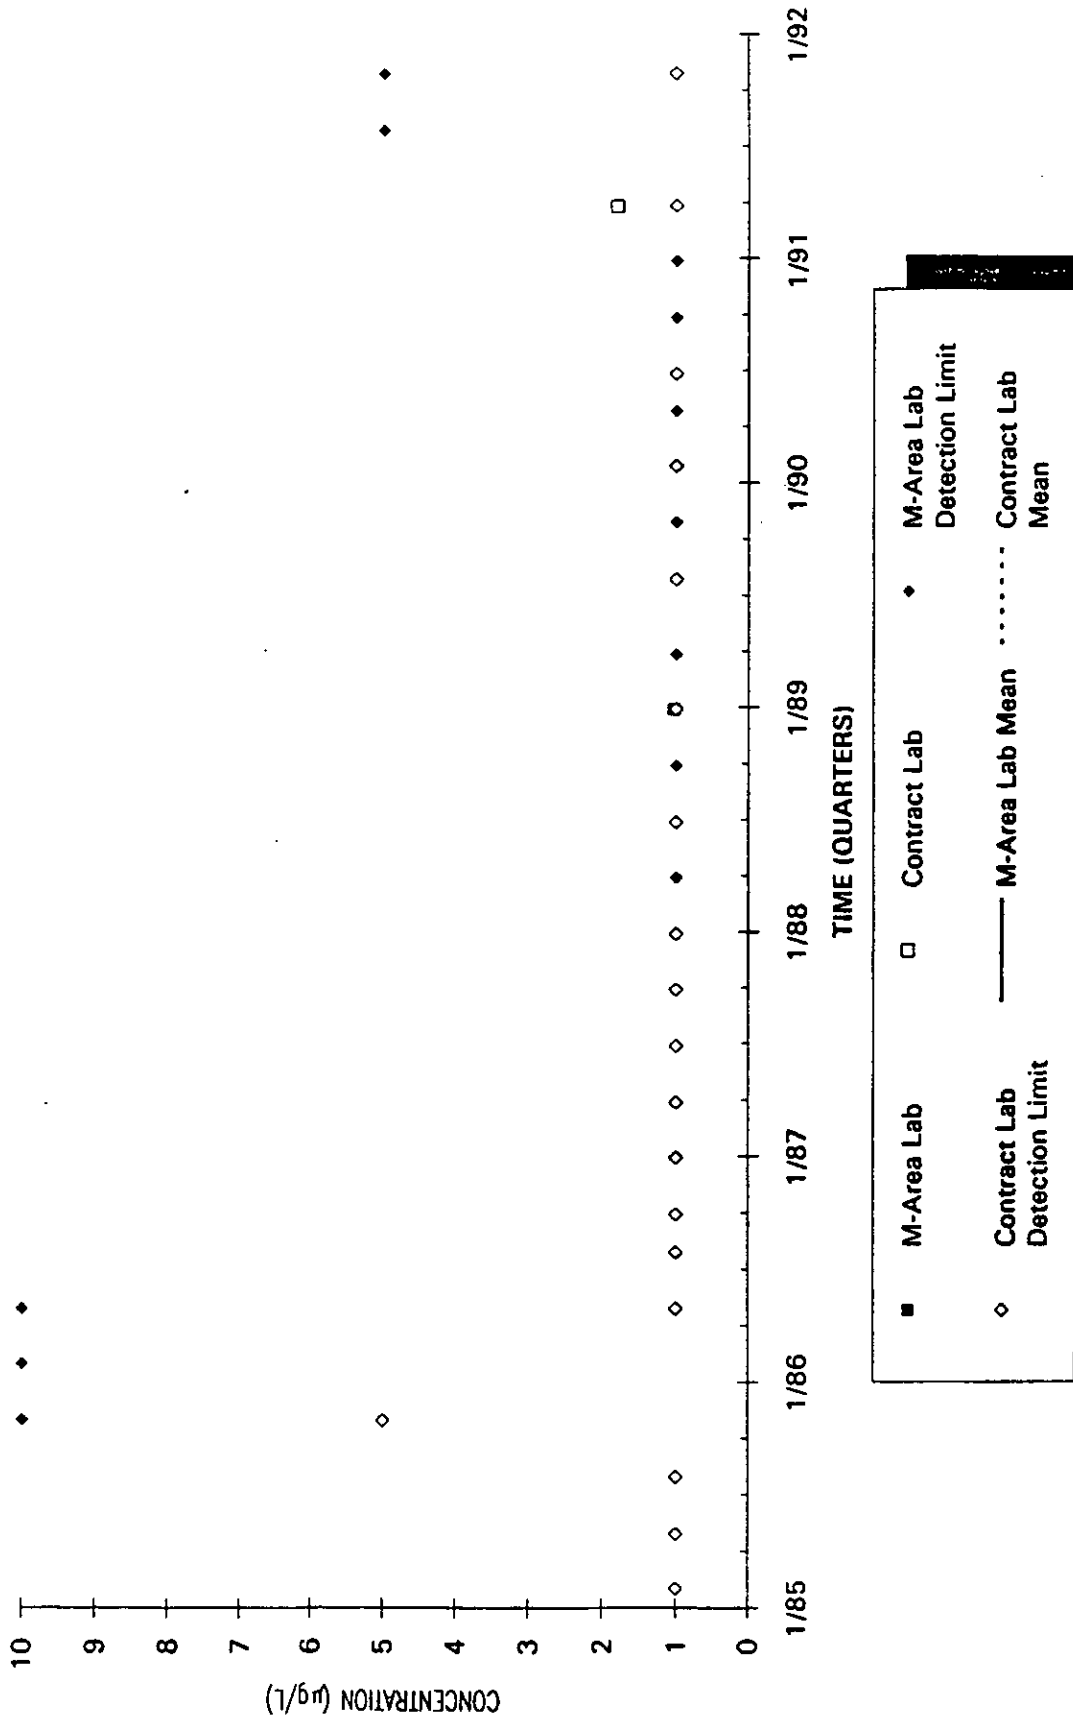

Time Series Plot of Trichloroethylene Concentrations Well AOB 2