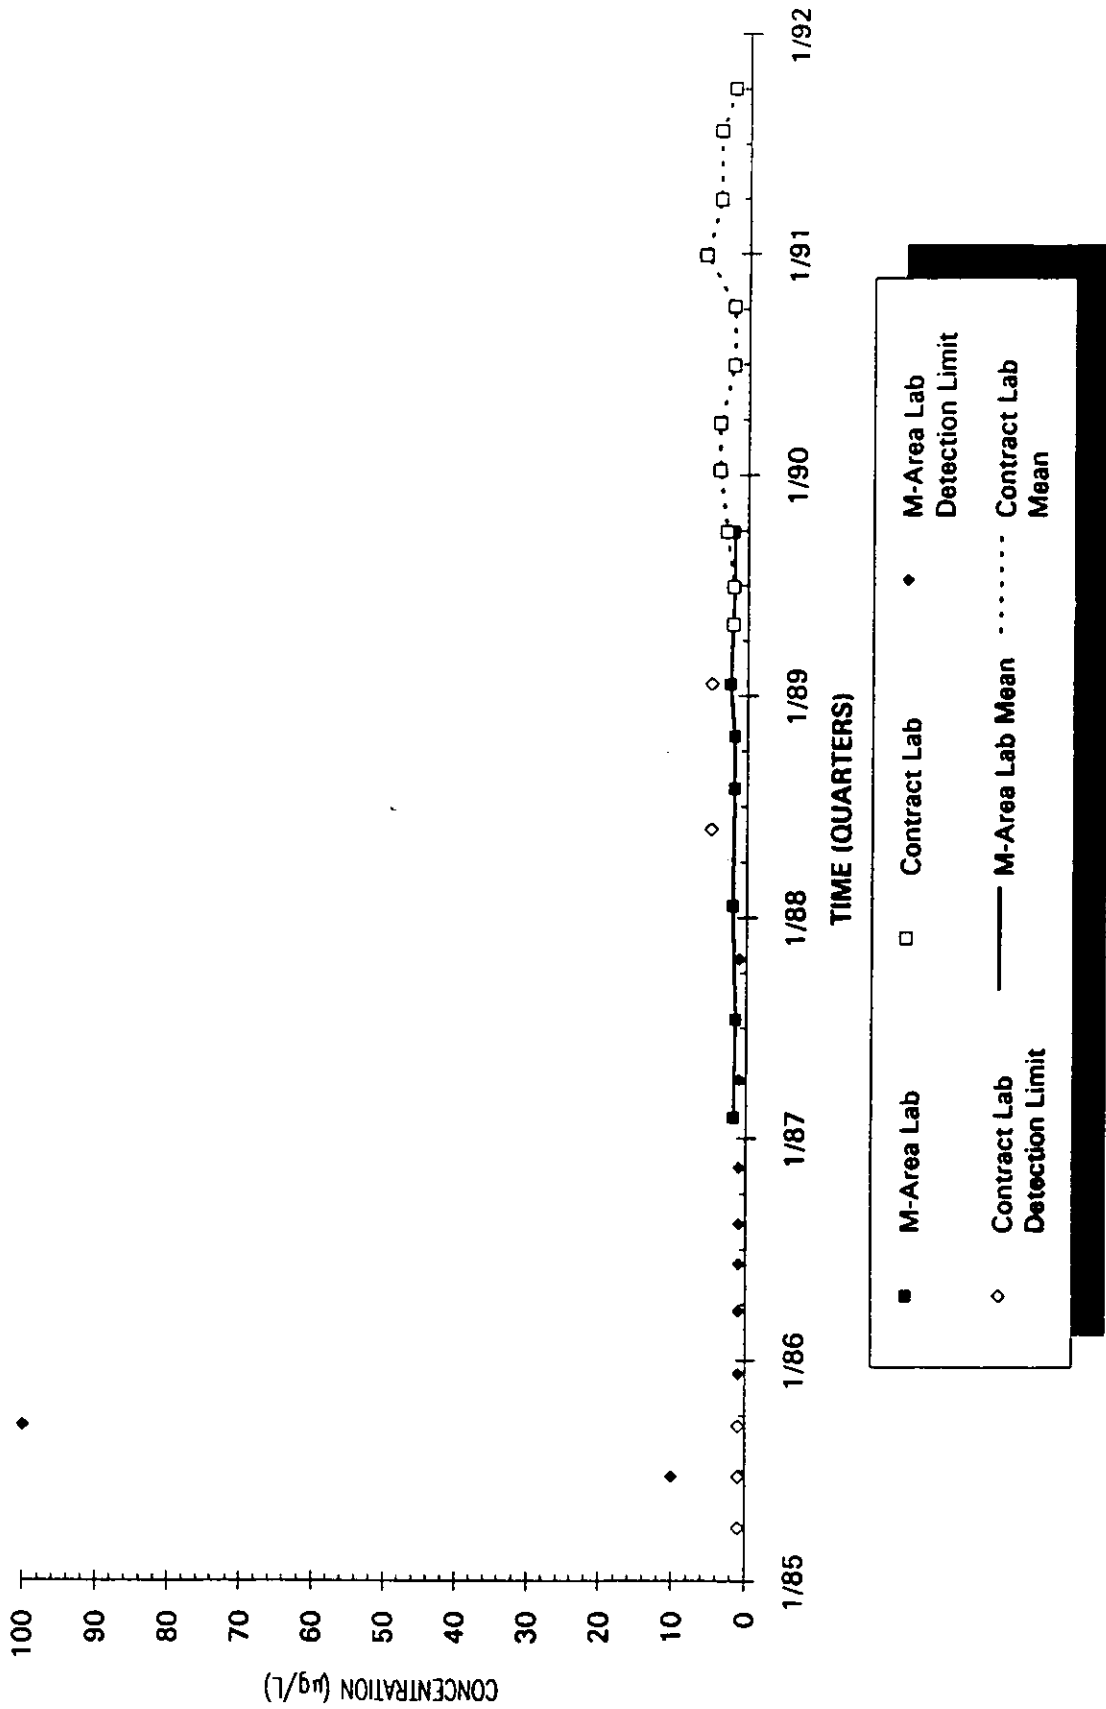

Time Series Plot of Trichloroethylene Concentrations Well MSB 39A