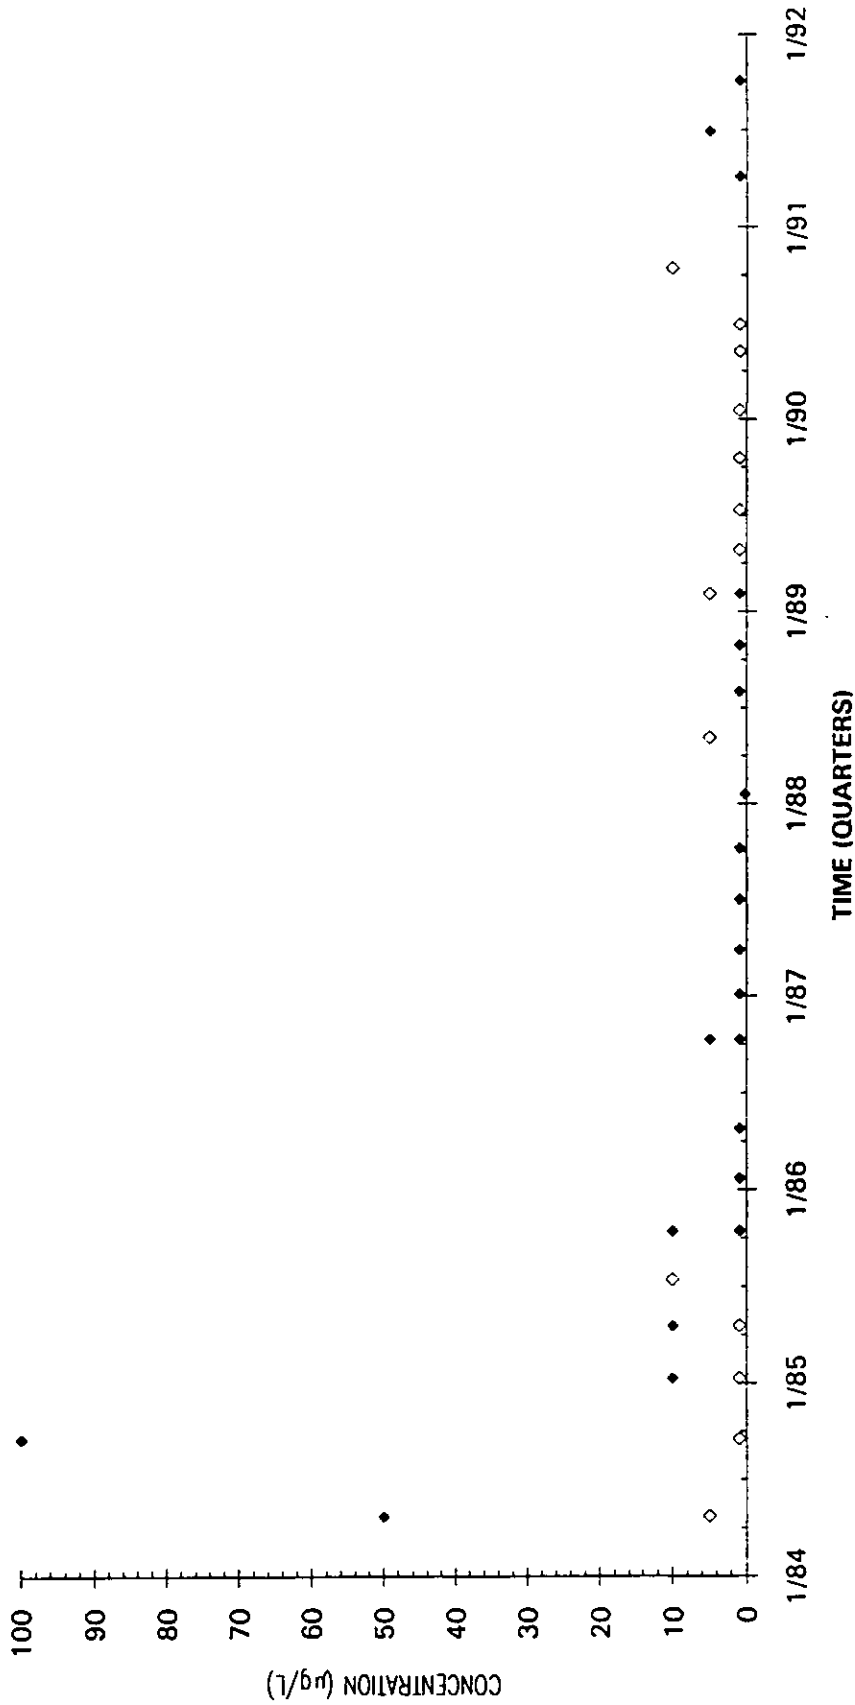

Time Series Plot of Tetrachloroethylene Concentrations Well MSB 20C

- M-Area Lab
- Contract Lab
- M-Area Lab Detection Limit
- Contract Lab
- M-Area Lab Mean
- ..... Contract Lab Mean
- - - - - Contract Lab Detection Limit