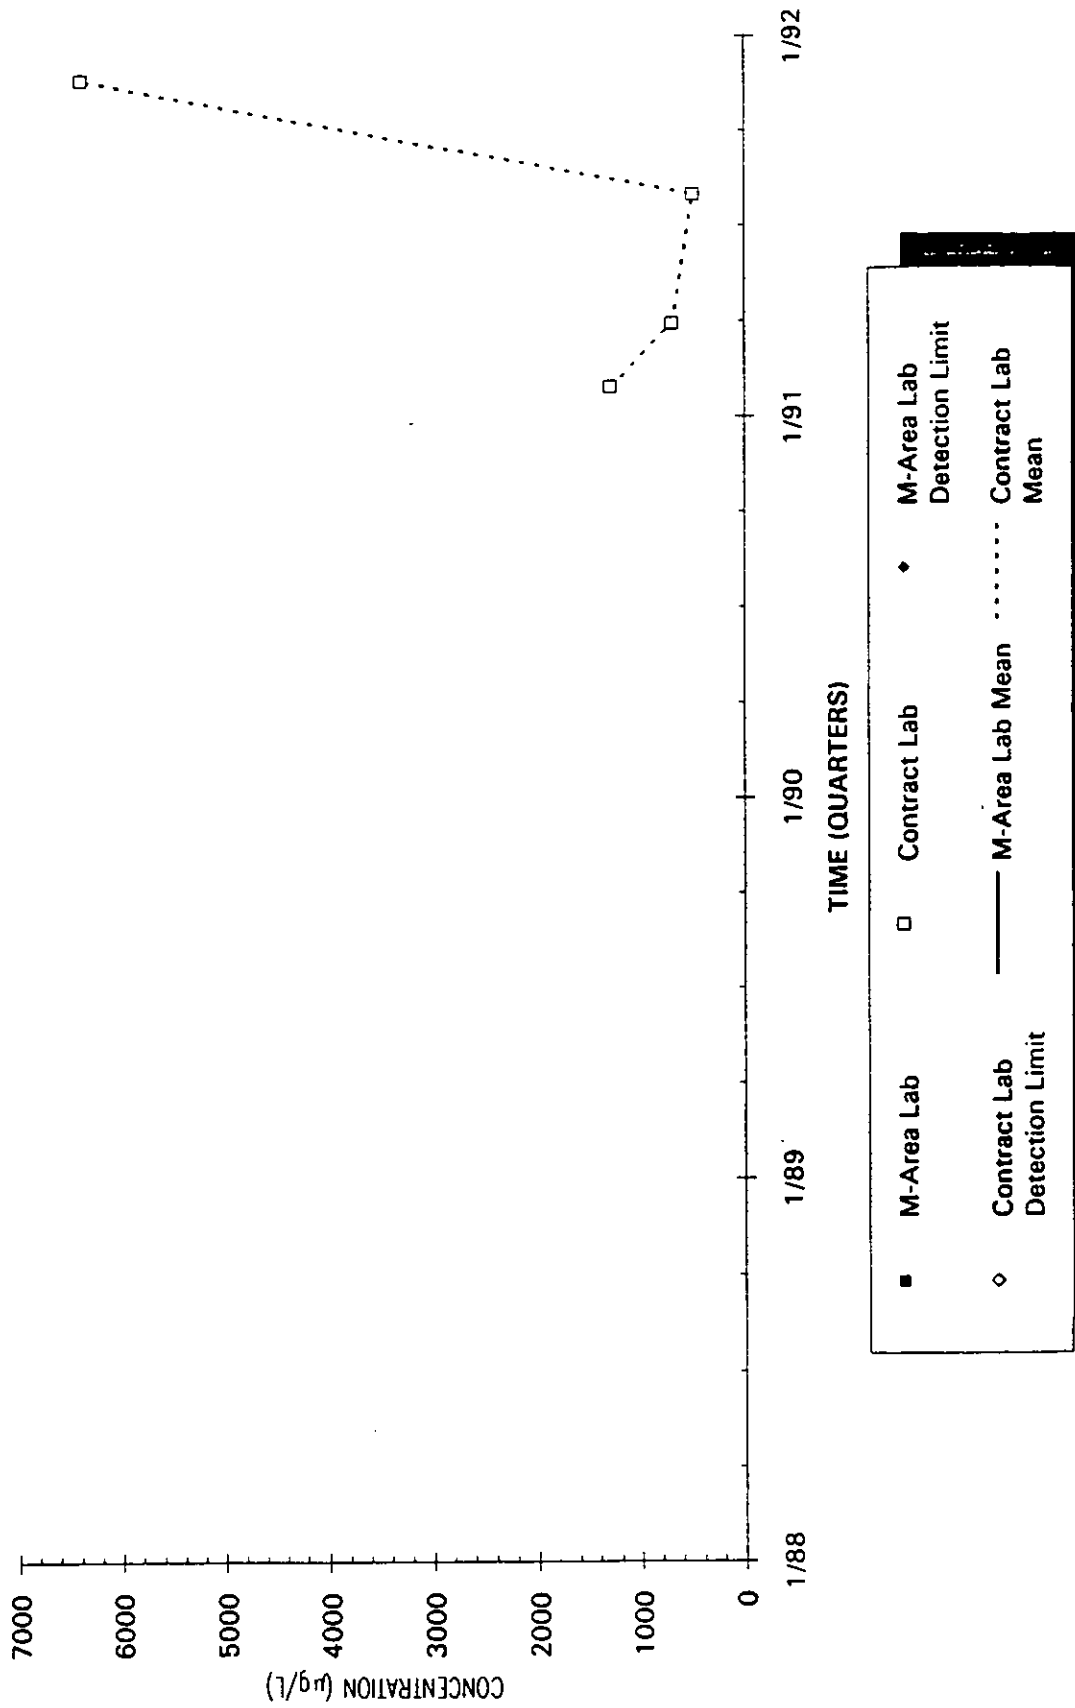

Time Series Plot of Tetrachloroethylene Concentrations Well MSB 4C