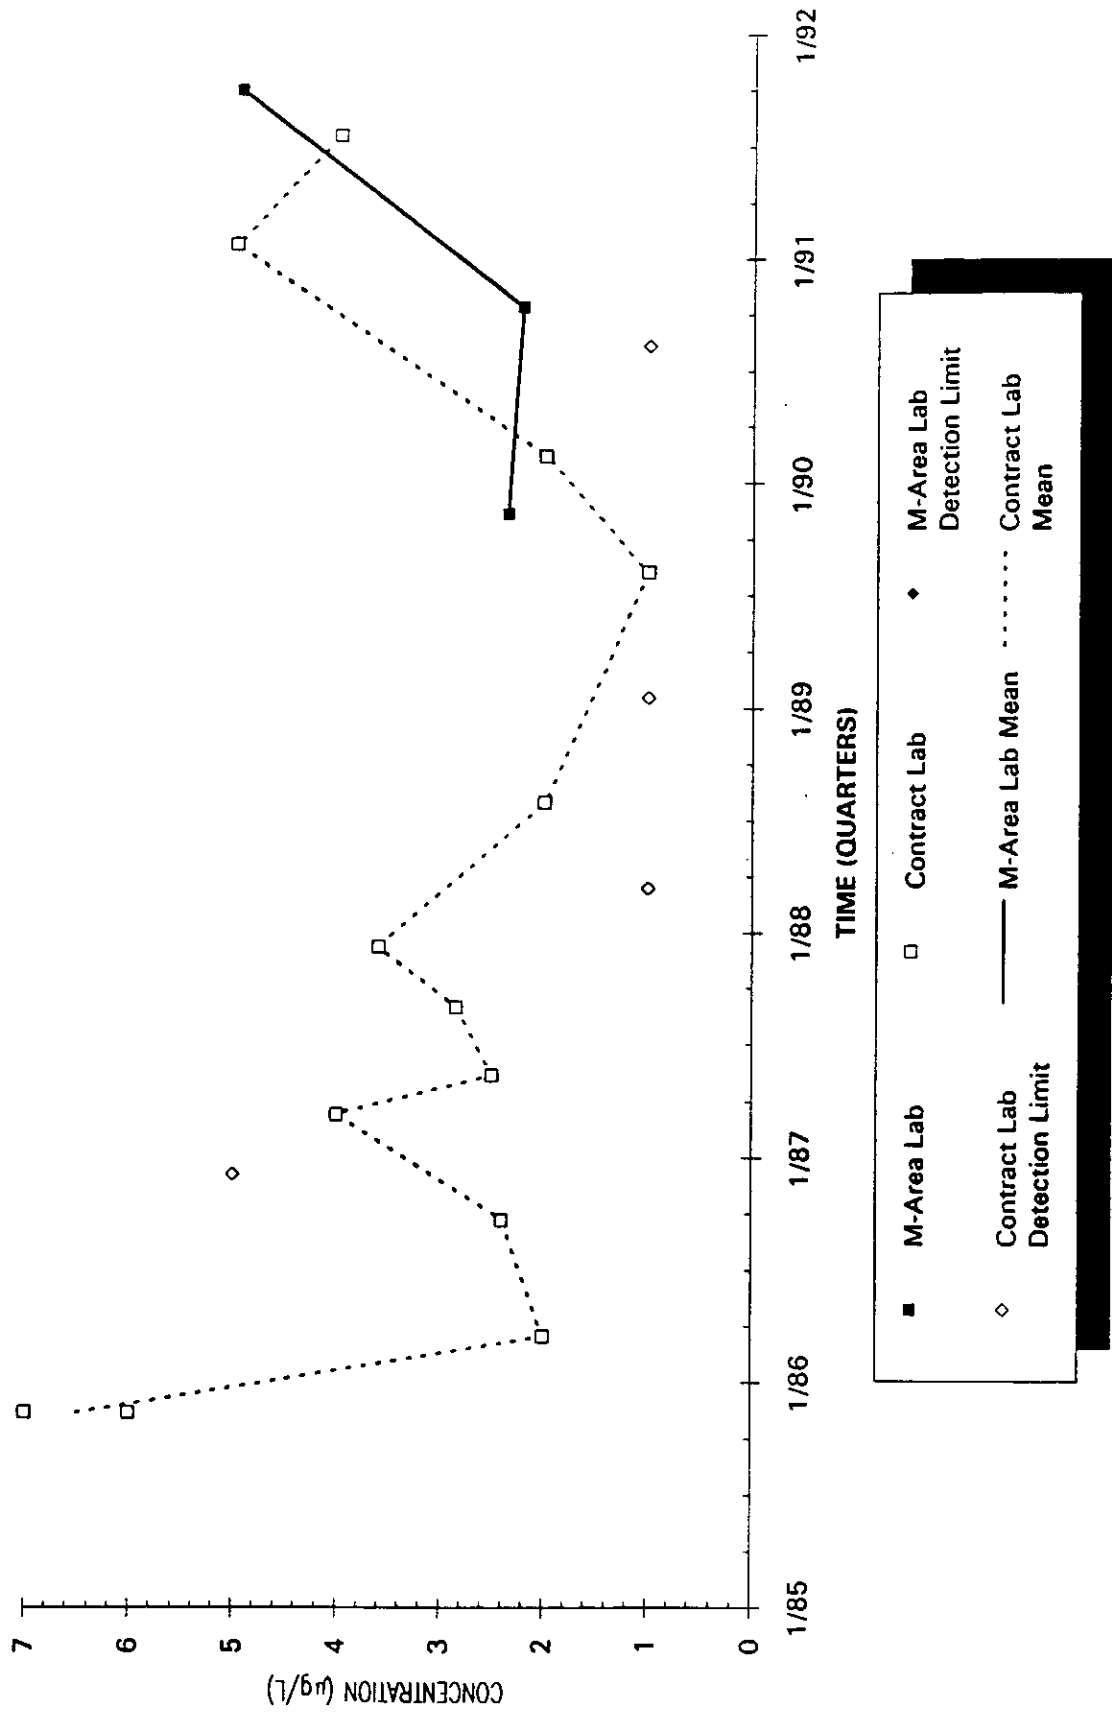

Time Series Plot of Trichloroethylene Concentrations Well SRW 5