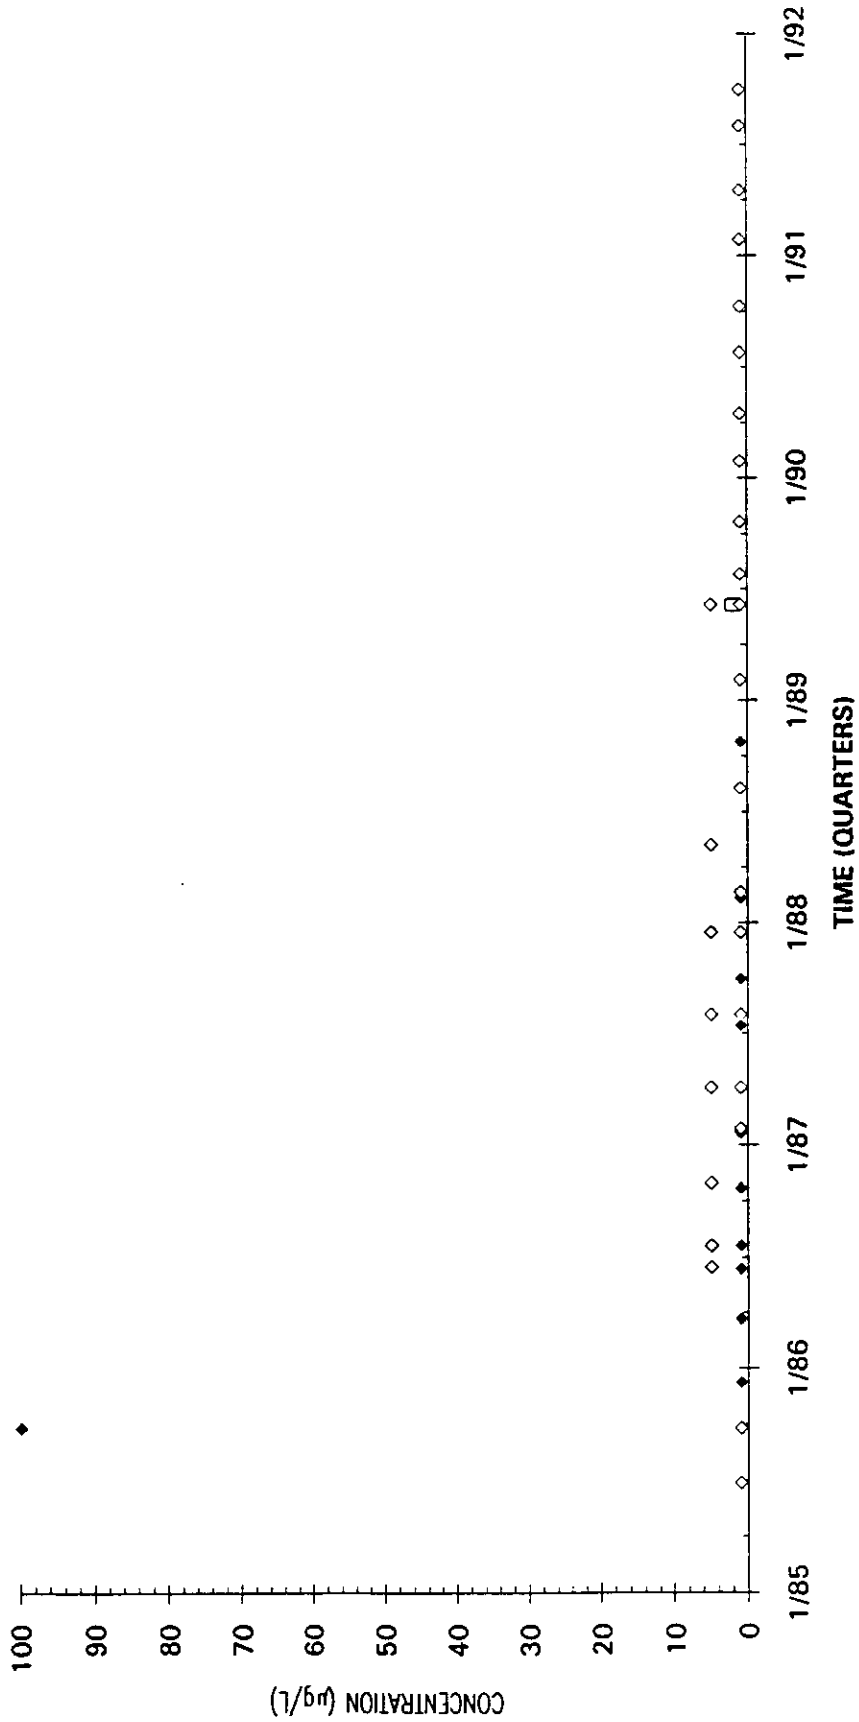

Time Series Plot of Tetrachloroethylene Concentrations Well MSB 43A

- M-Area Lab
- Contract Lab
- M-Area Lab Detection Limit
- Contract Lab
- M-Area Lab Mean
- ..... Contract Lab Mean