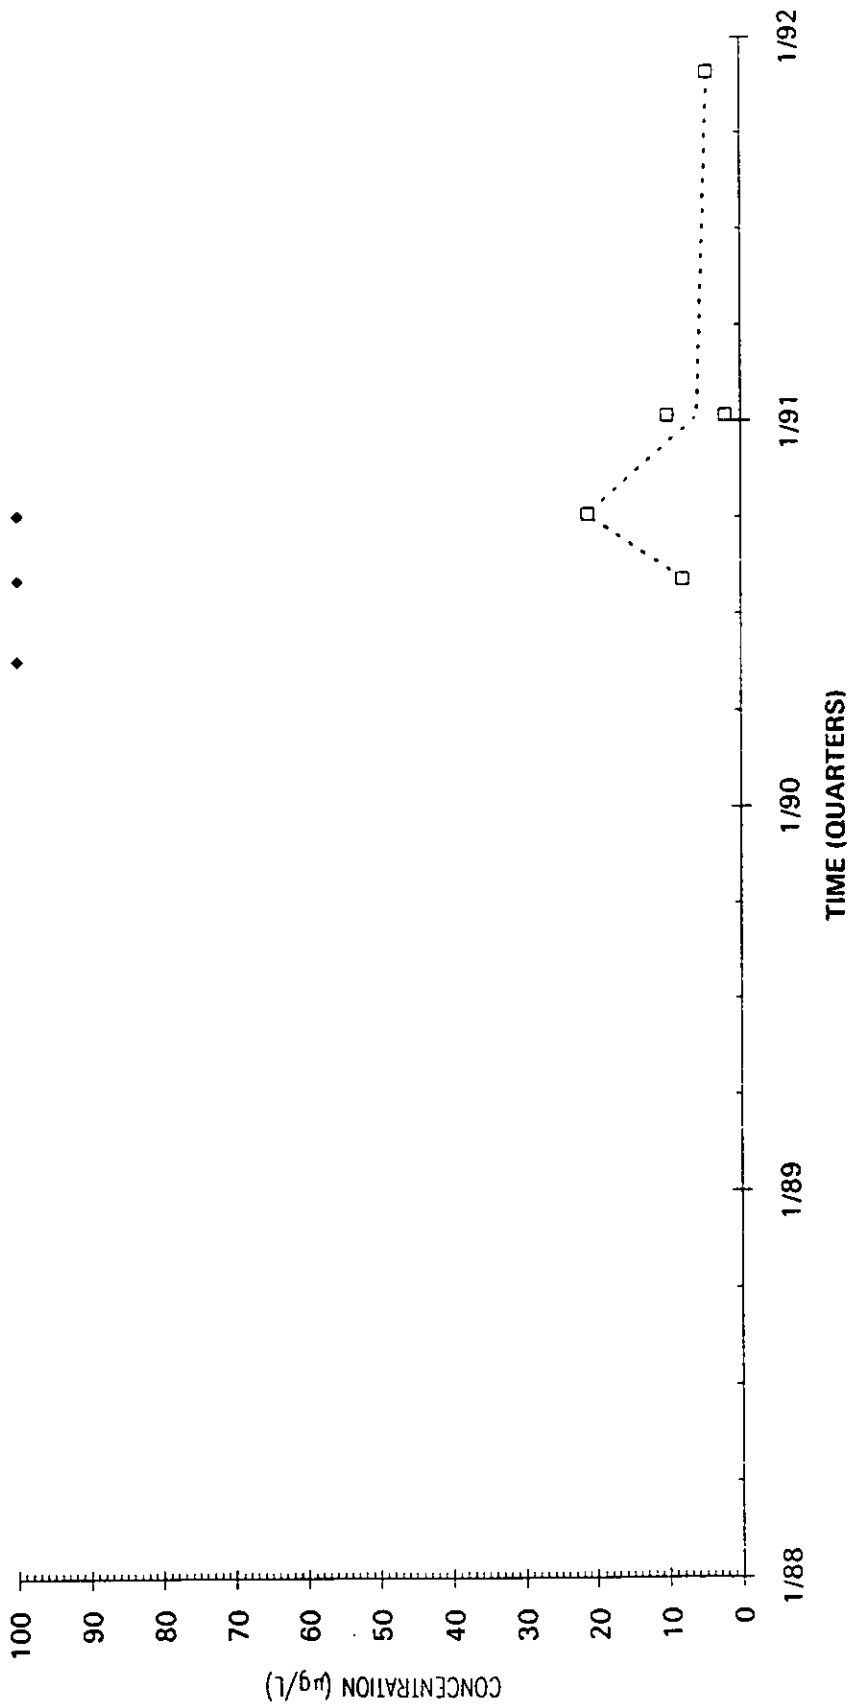

Time Series Plot of Tetrachloroethylene Concentrations Well MSB 74B

■	M-Area Lab	□	Contract Lab	◆	M-Area Lab Detection Limit
◇	Contract Lab Detection Limit	—	M-Area Lab Mean	·····	Contract Lab Mean