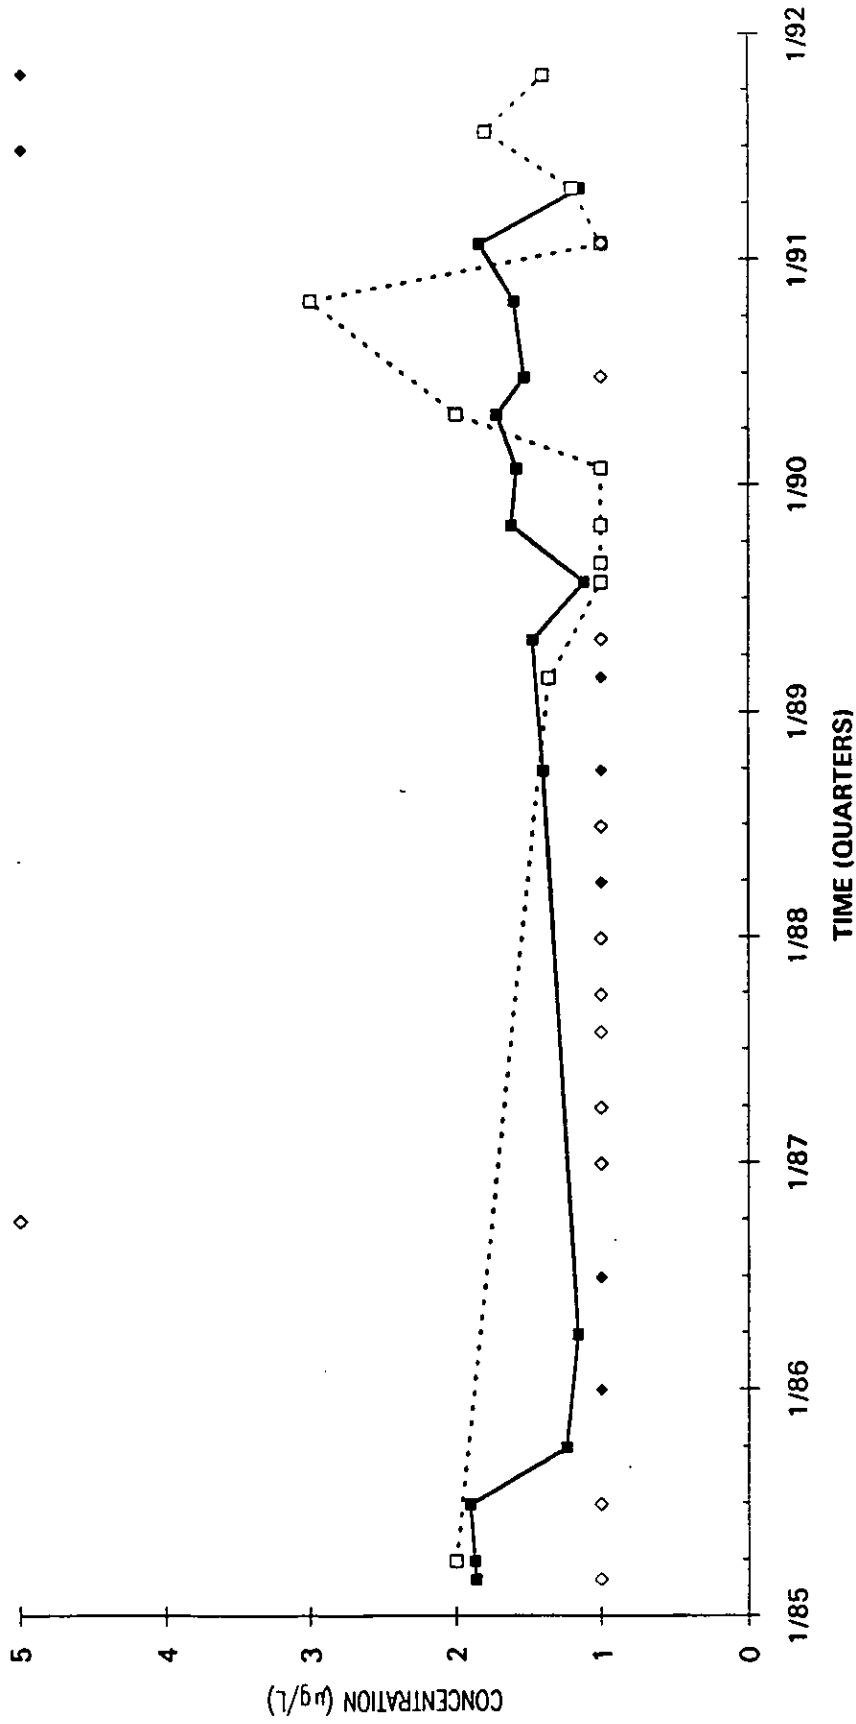

Time Series Plot of Trichloroethylene Concentrations Well ASB 1A

■ M-Area Lab
□ Contract Lab
◆ M-Area Lab Detection Limit
◇ Contract Lab Detection Limit
— M-Area Lab Mean
- - - - - Contract Lab Mean