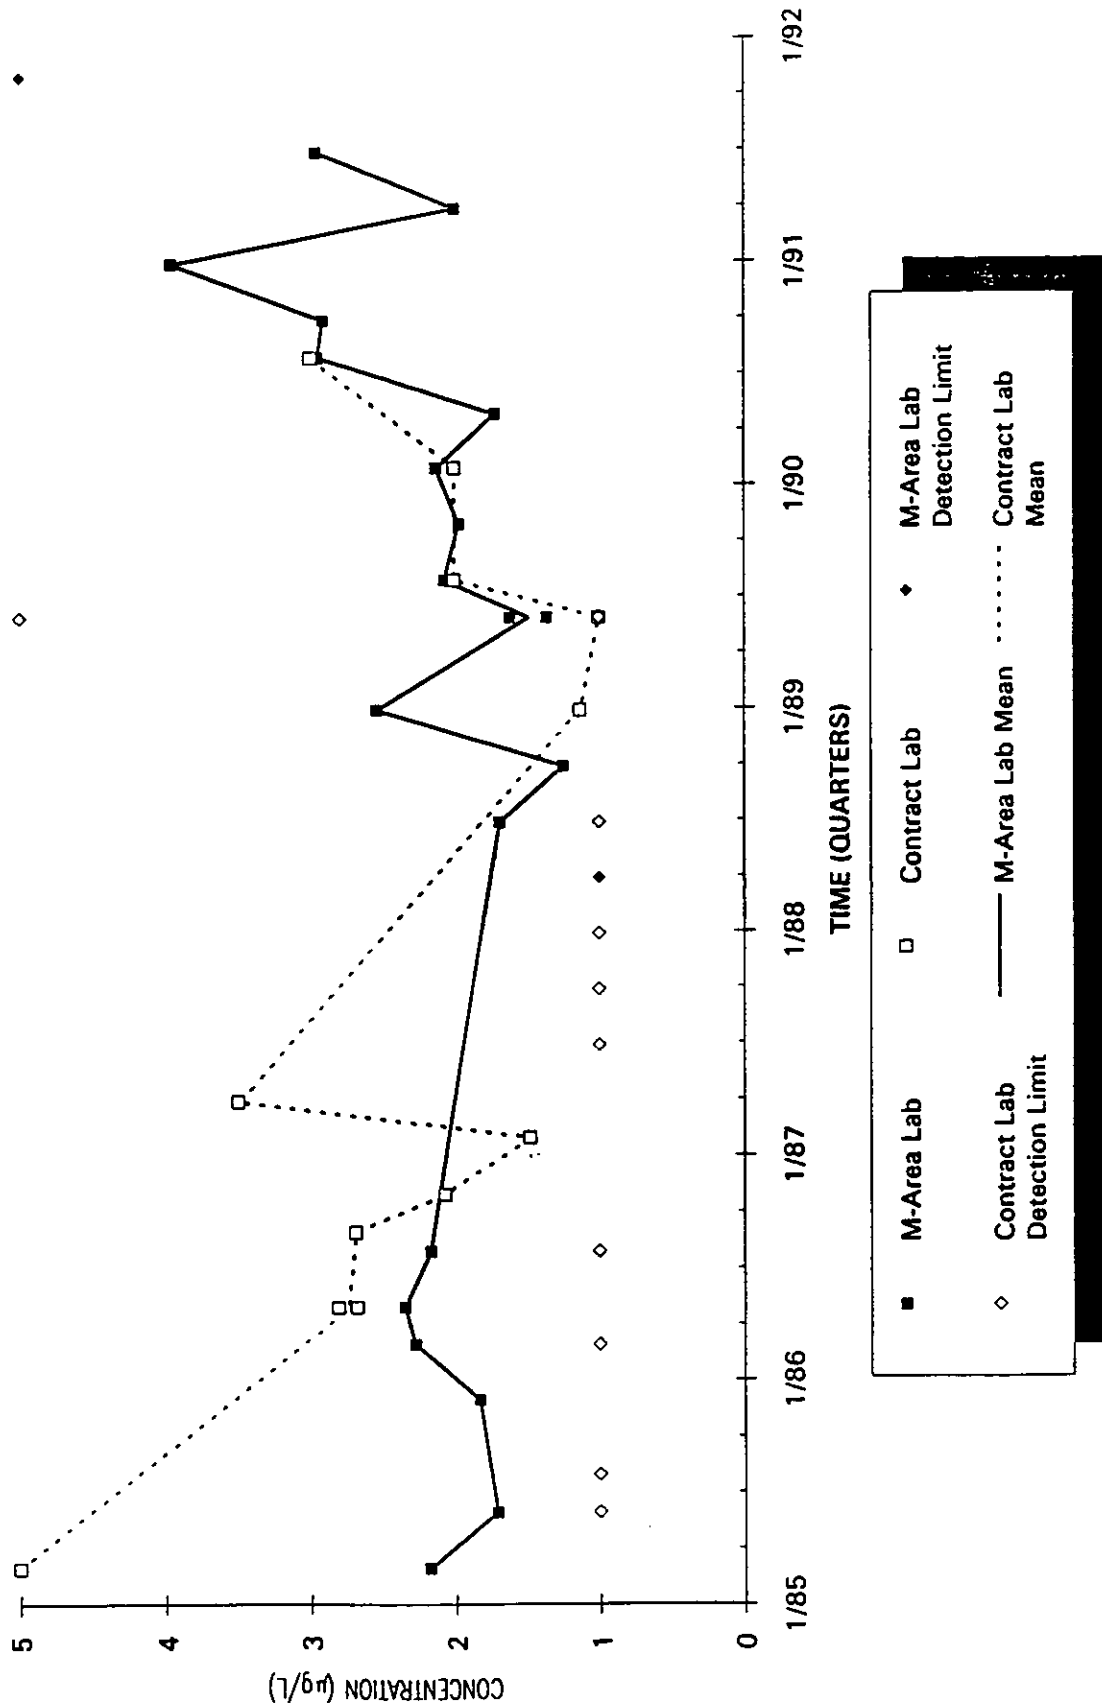

Time Series Plot of Trichloroethylene Concentrations Well ARP 4