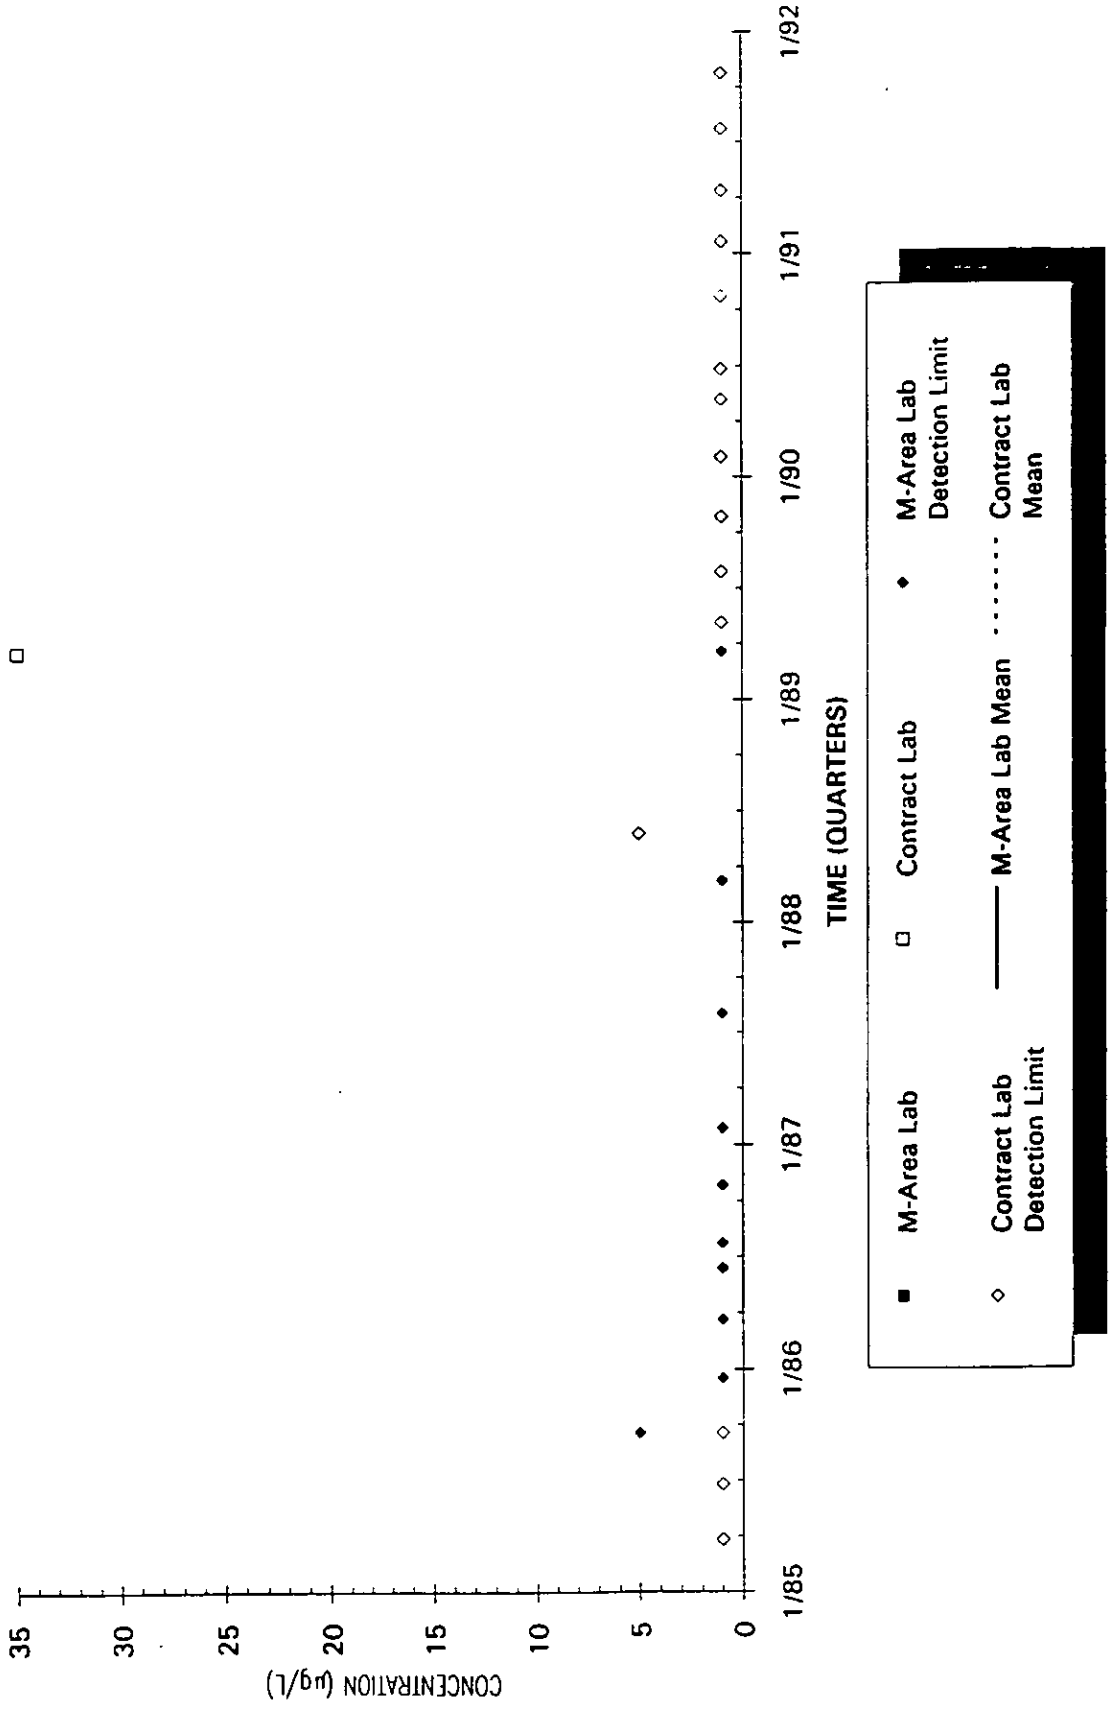

Time Series Plot of Tetrachloroethylene Concentrations Well MSB 40C