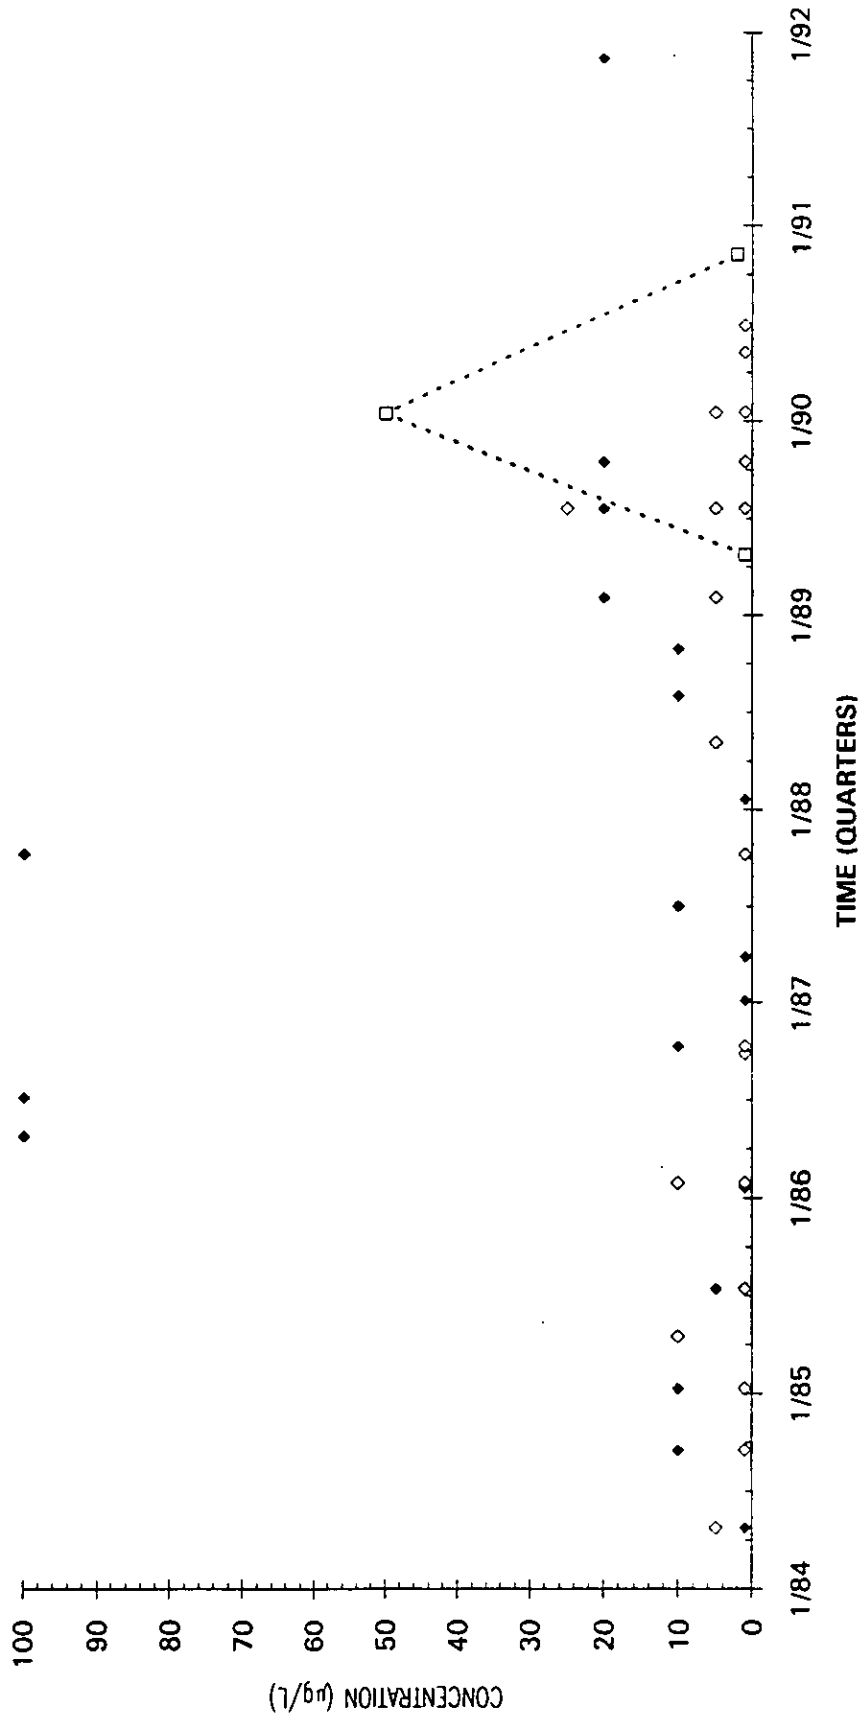

Time Series Plot of Tetrachloroethylene Concentrations Well MSB 20A

■ M-Area Lab Detection Limit
◇ Contract Lab Detection Limit
— M-Area Lab Mean
..... Contract Lab Mean