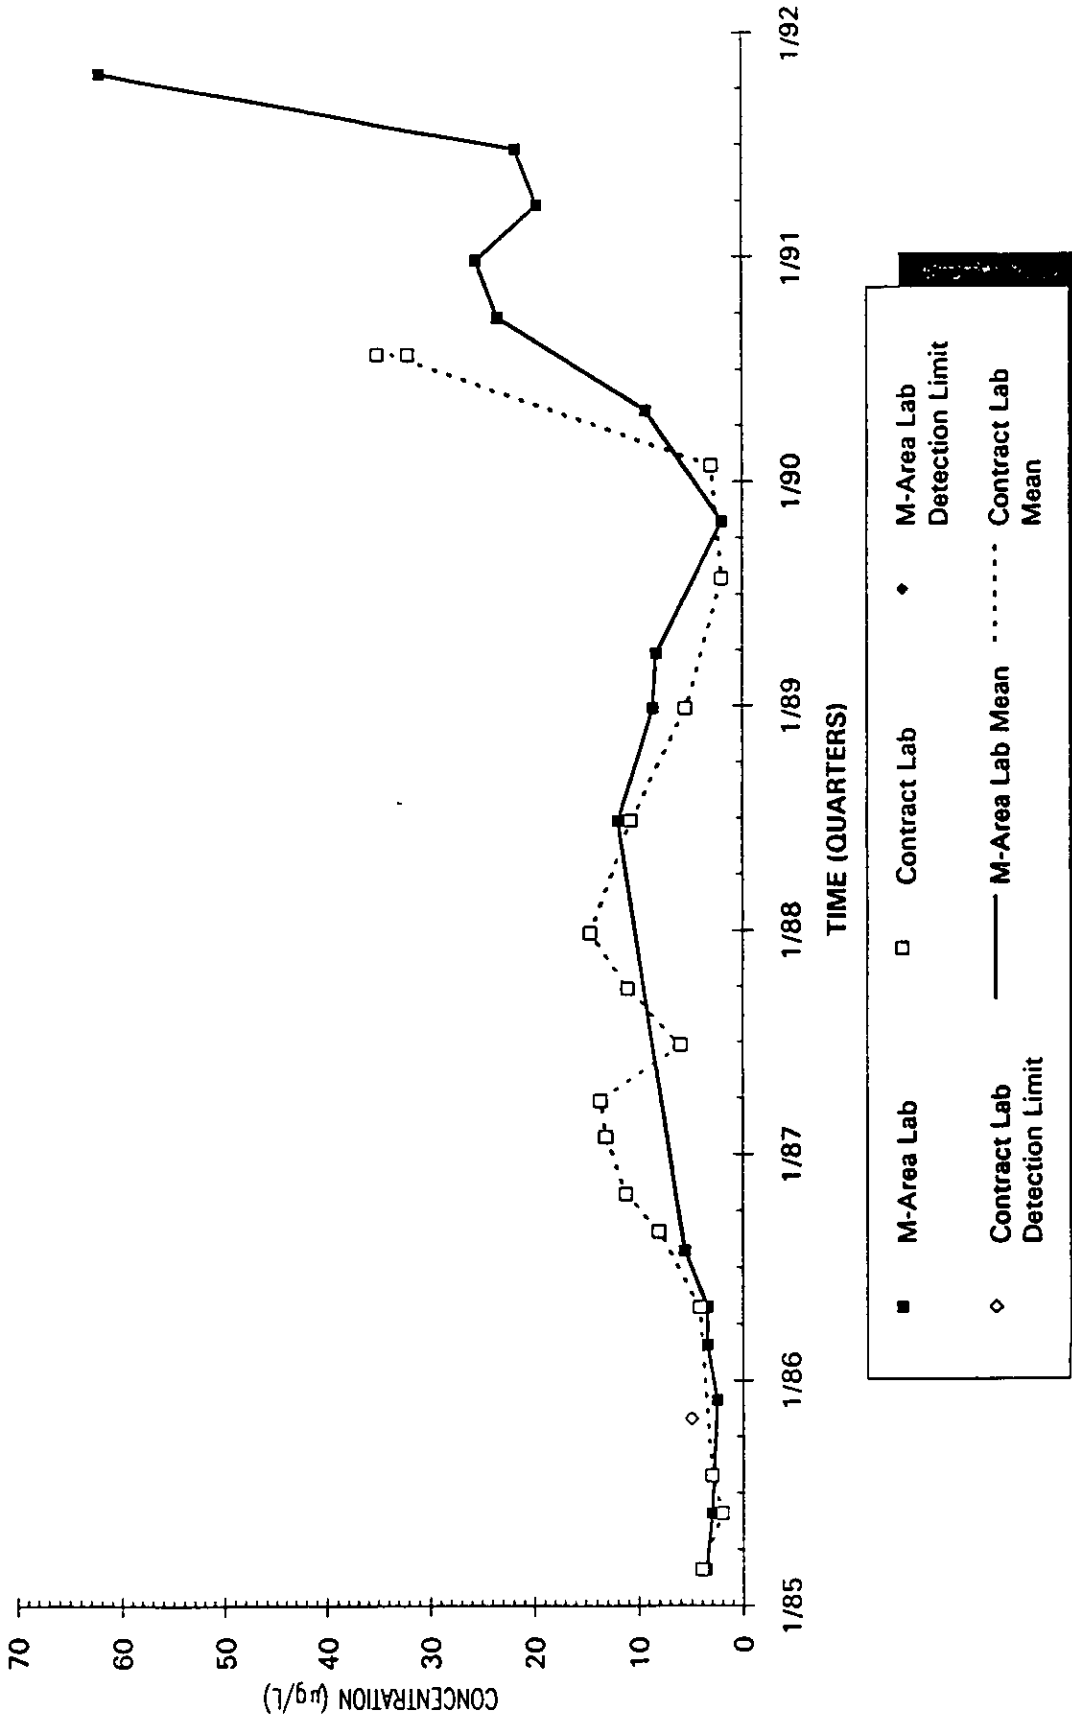

Time Series Plot of Trichloroethylene Concentrations Well ARP 1A