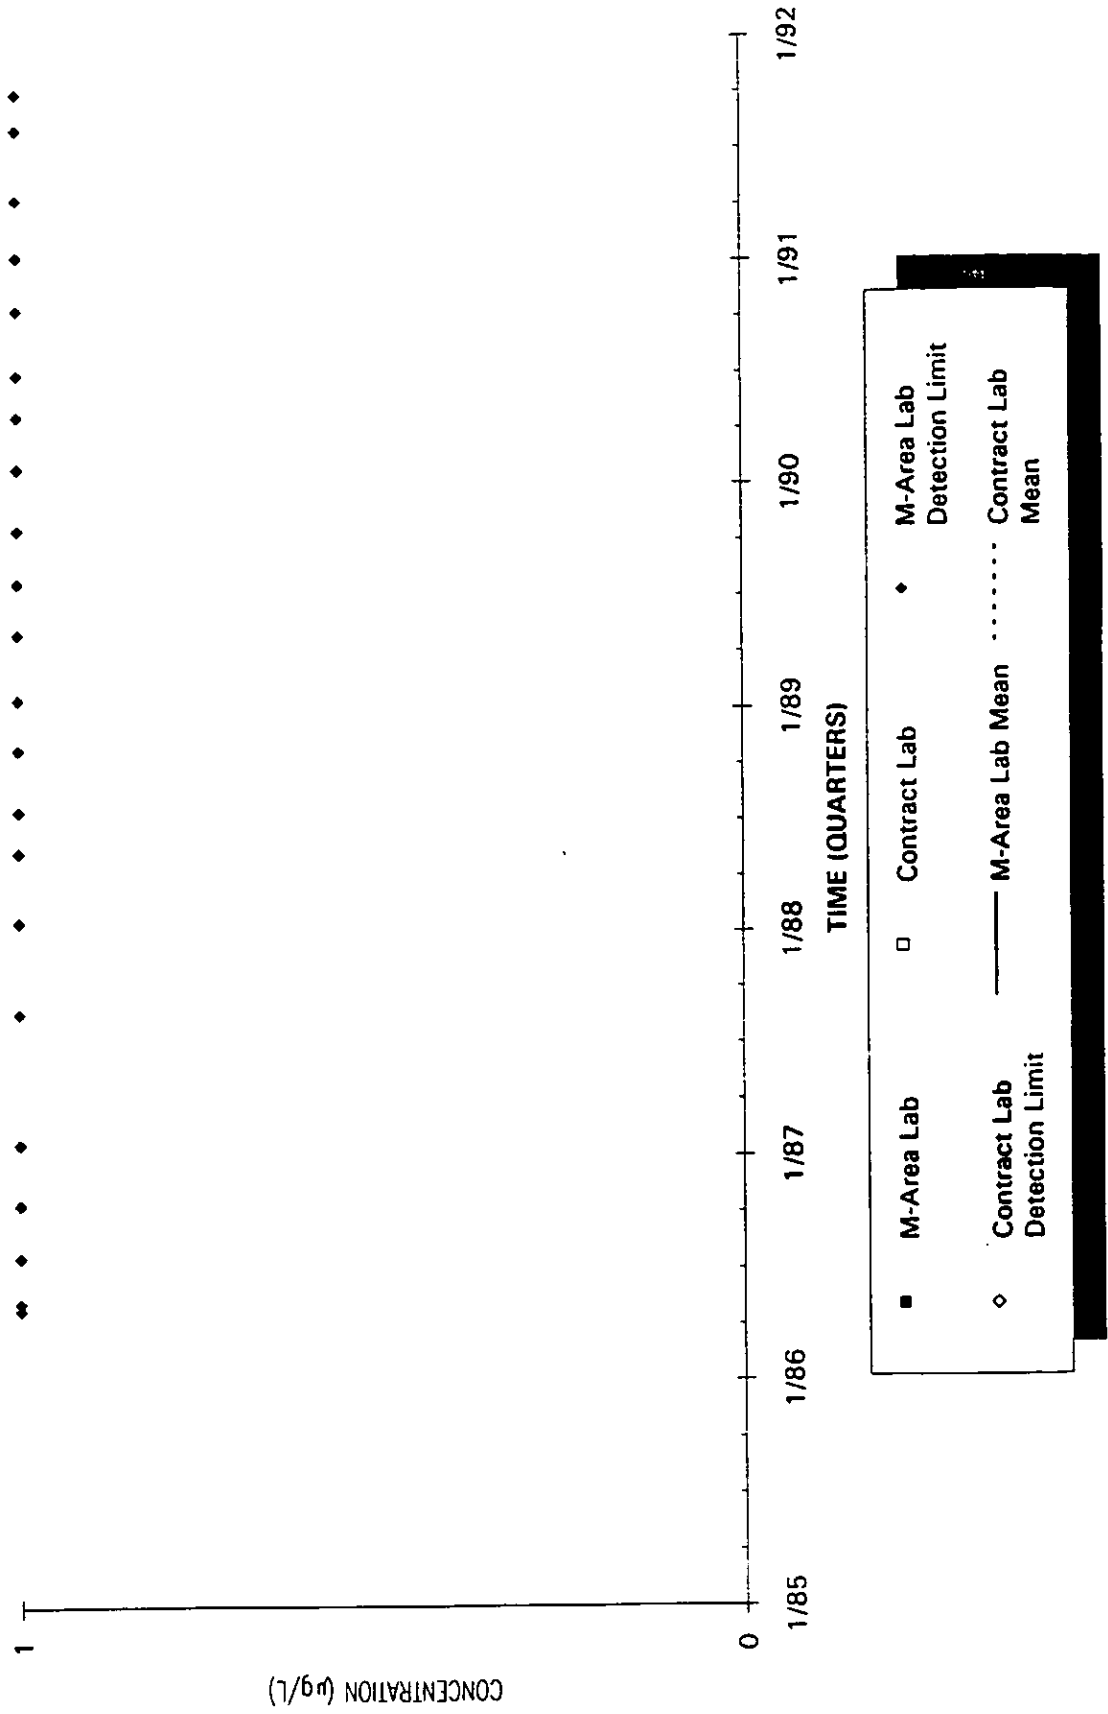

Time Series Plot of Tetrachloroethylene Concentrations Well MSB 54D