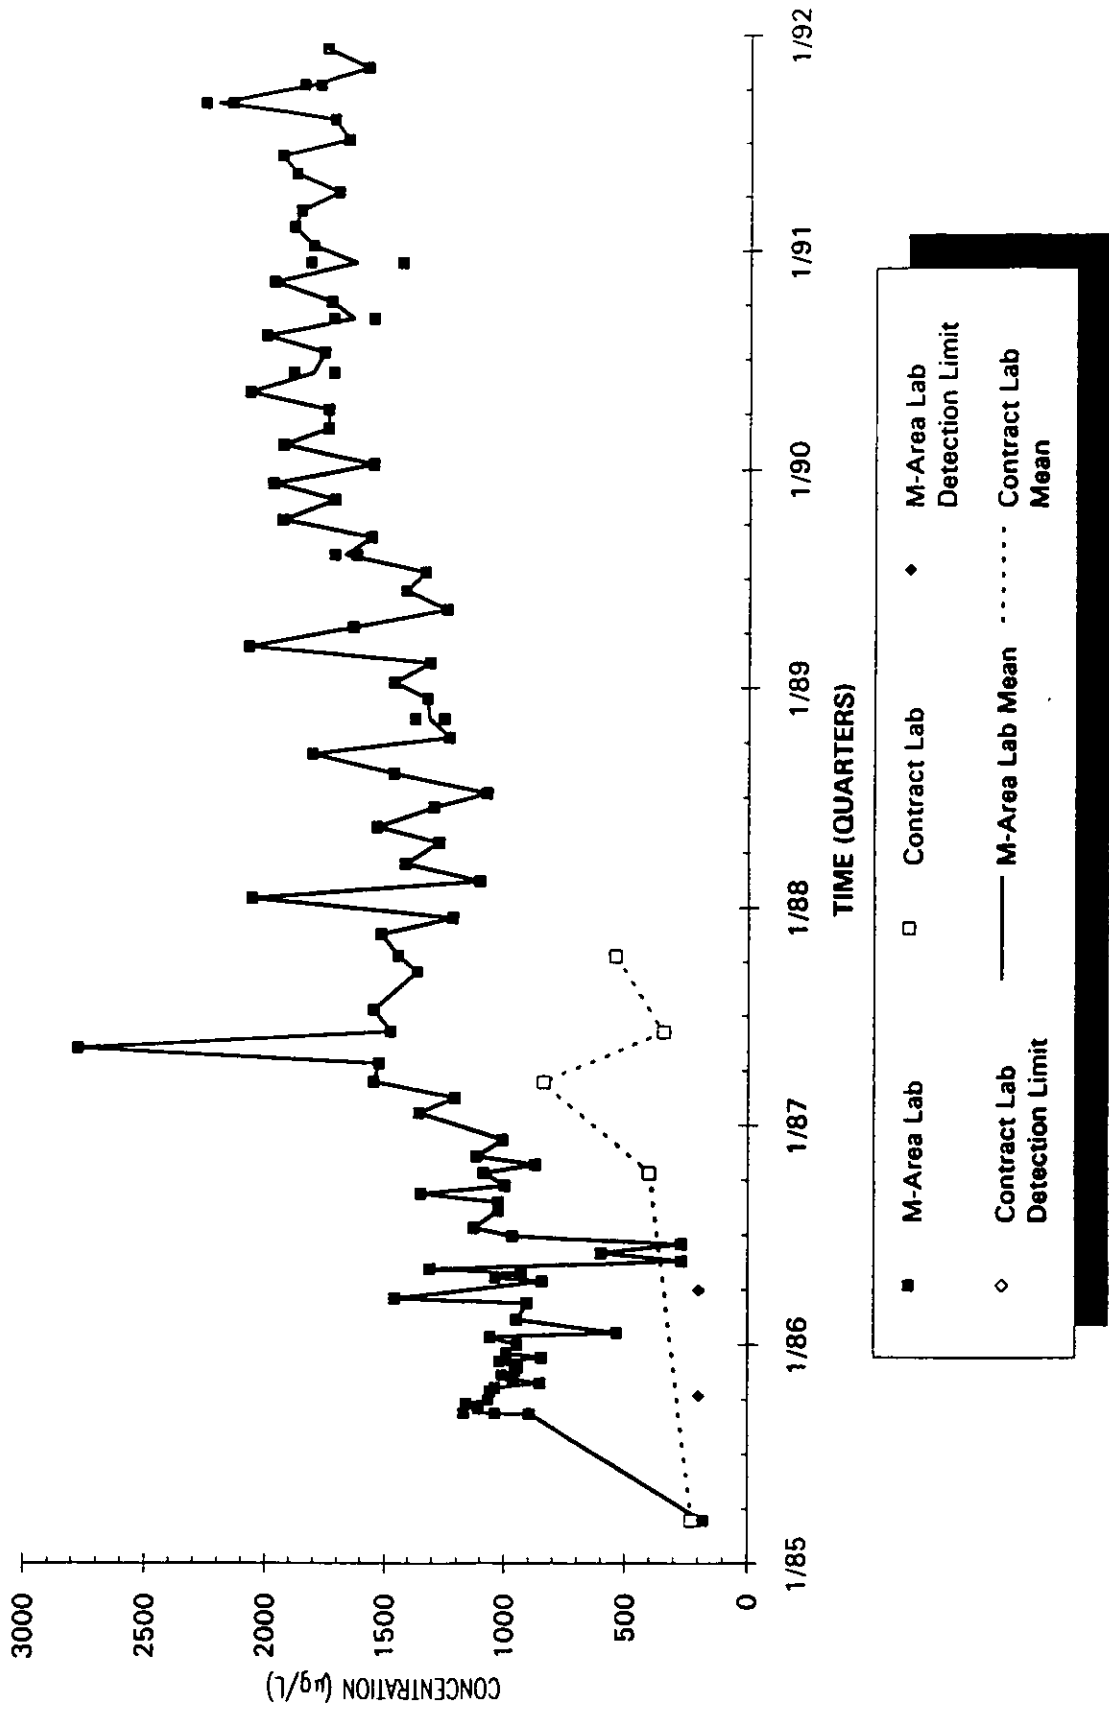

Time Series Plot of Trichloroethylene Concentrations Well RWM 5