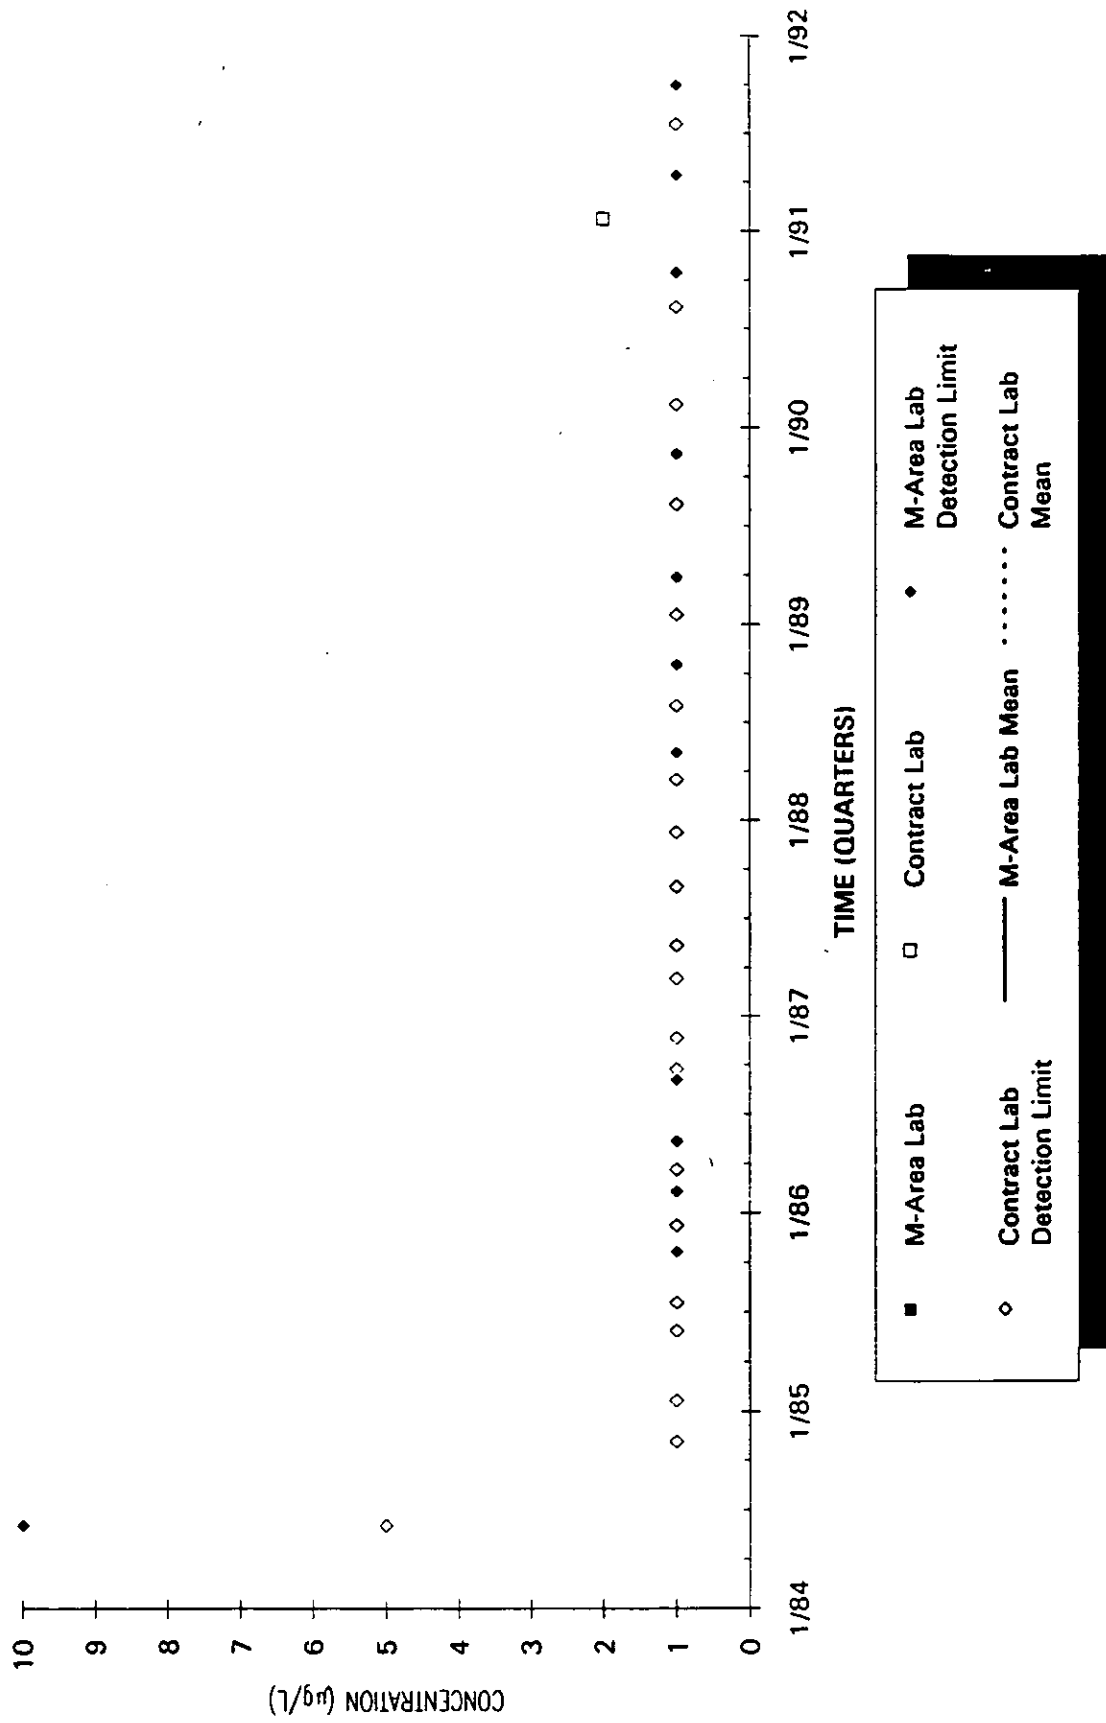

Time Series Plot of Tetrachloroethylene Concentrations Well SRW 9B