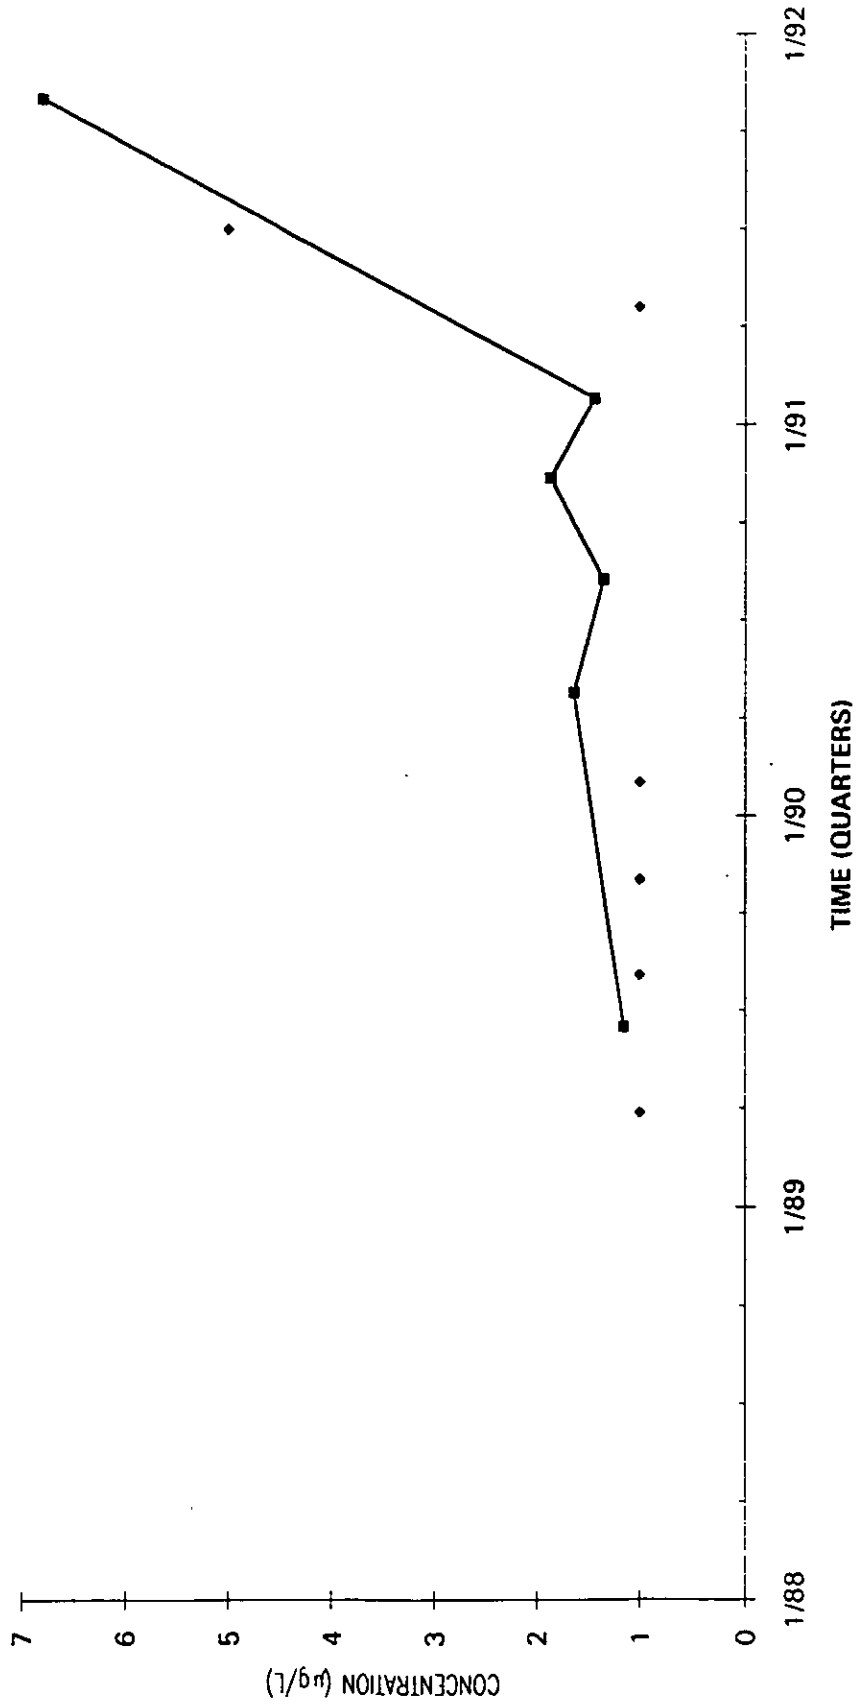

Time Series Plot of Tetrachloroethylene Concentrations Well MSB 66TA

- M-Area Lab
- Contract Lab
- M-Area Lab Detection Limit
- Contract Lab Detection Limit
- M-Area Lab Mean
- ..... Contract Lab Mean