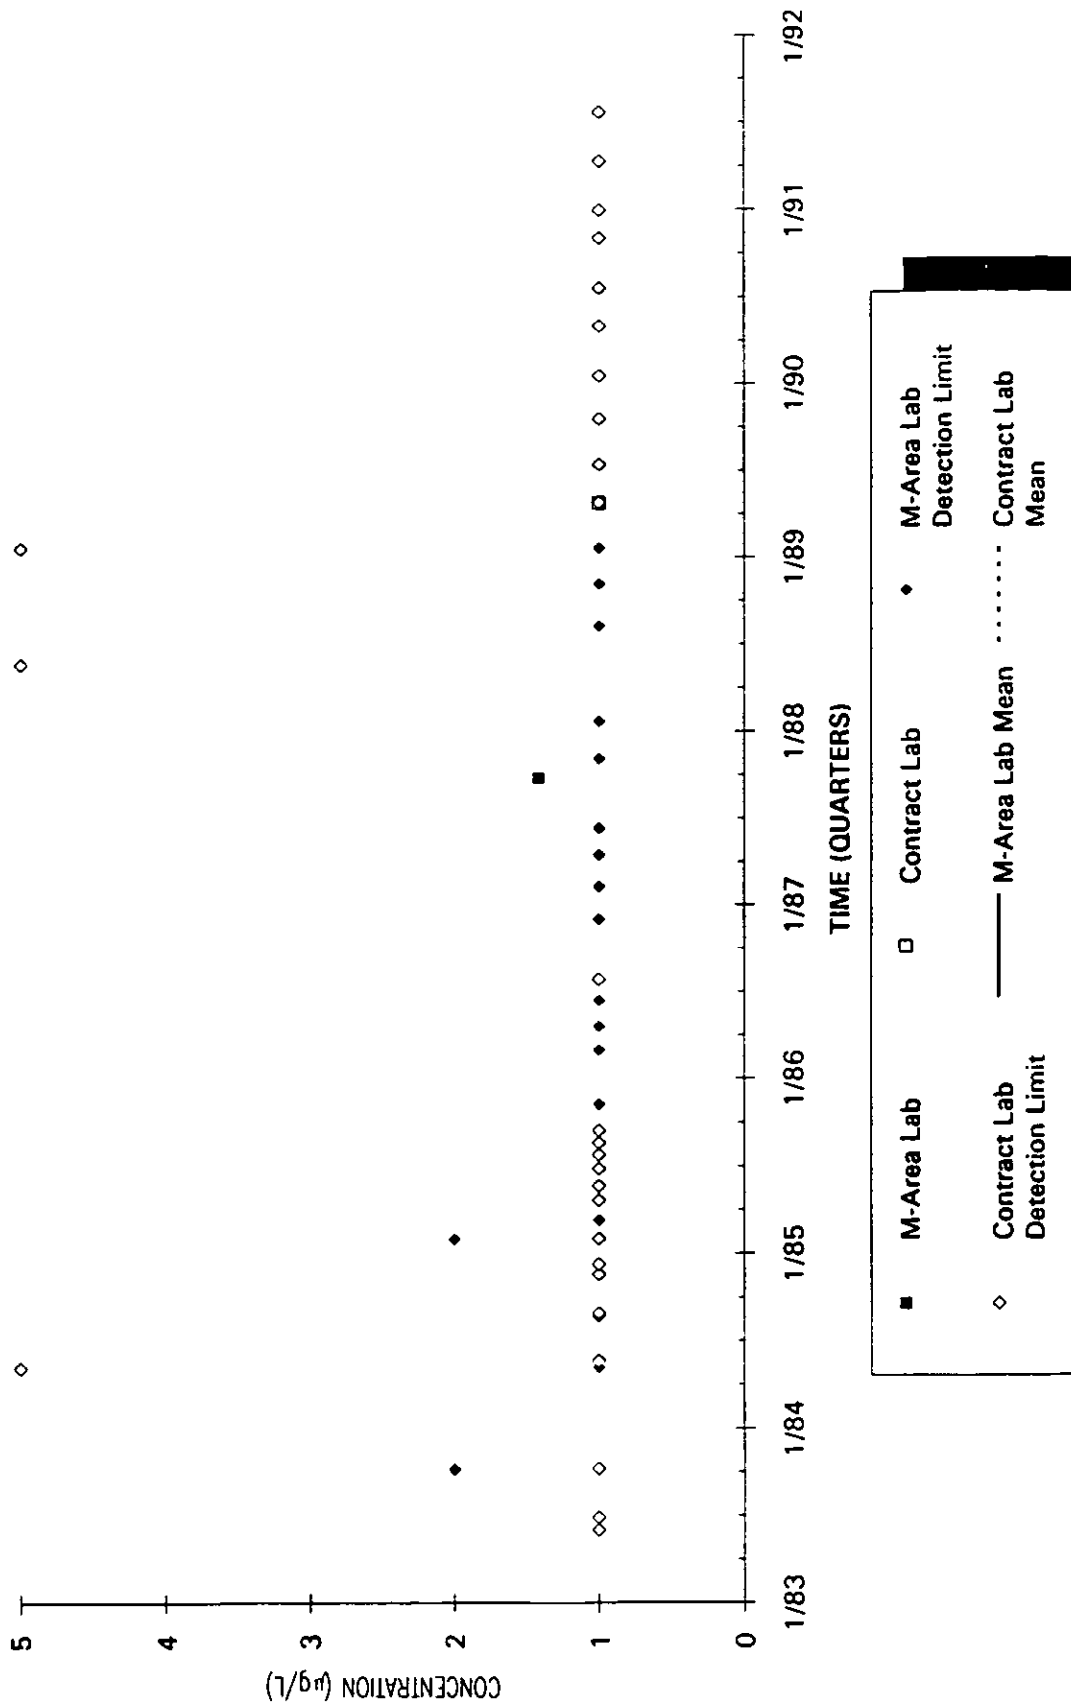

Time Series Plot of Tetrachloroethylene Concentrations Well MSB 31A