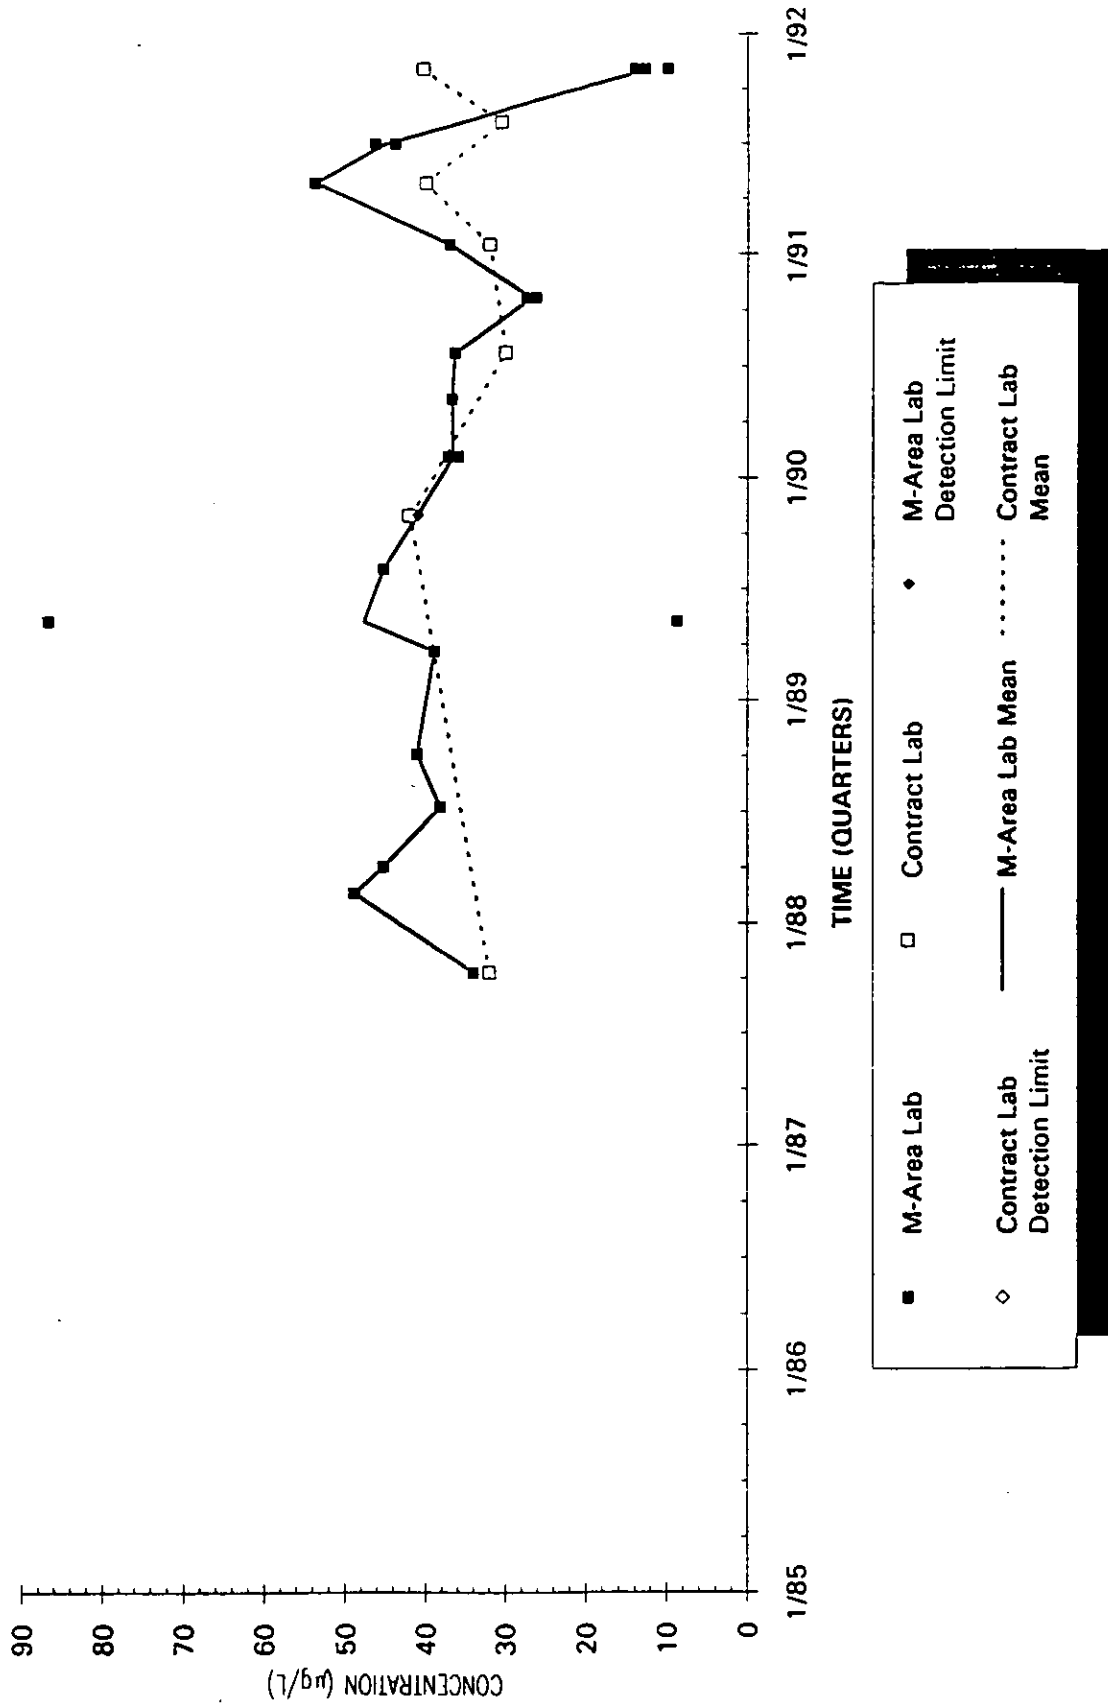

Time Series Plot of Tetrachloroethylene Concentrations Well ASB 9B