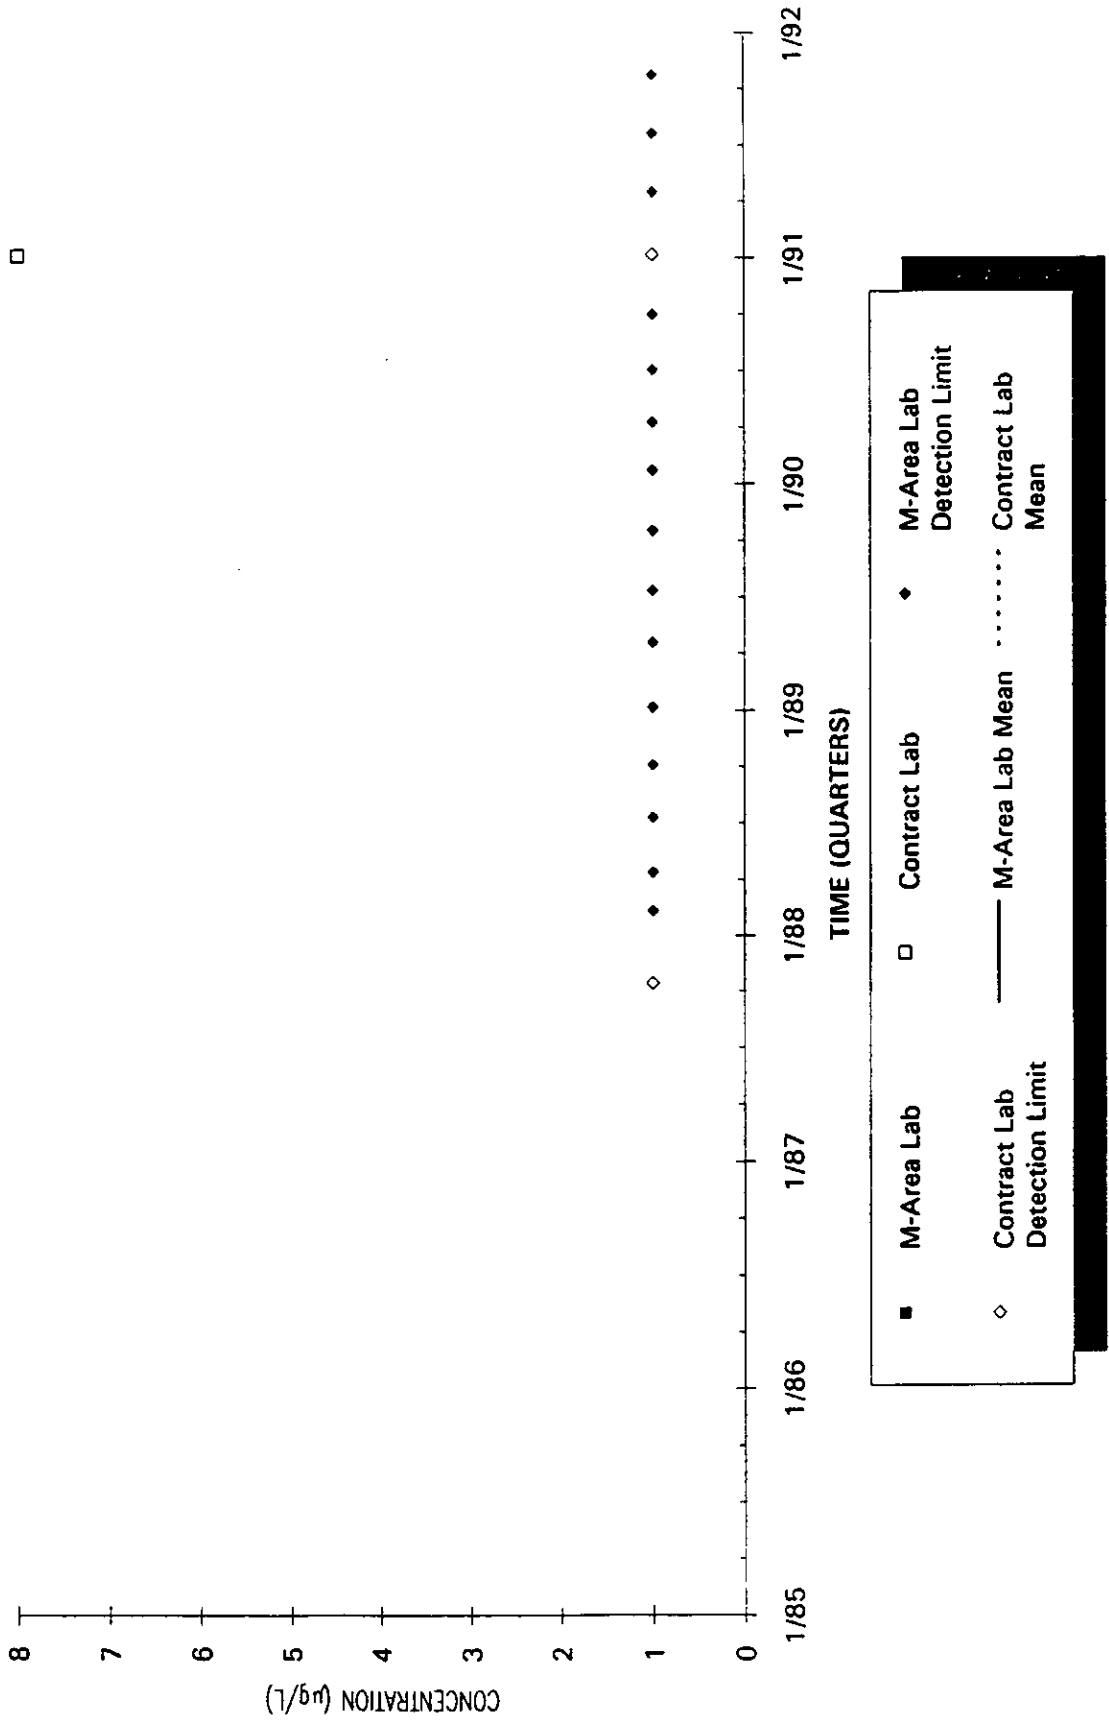

Time Series Plot of Tetrachloroethylene Concentrations Well MSB 51B