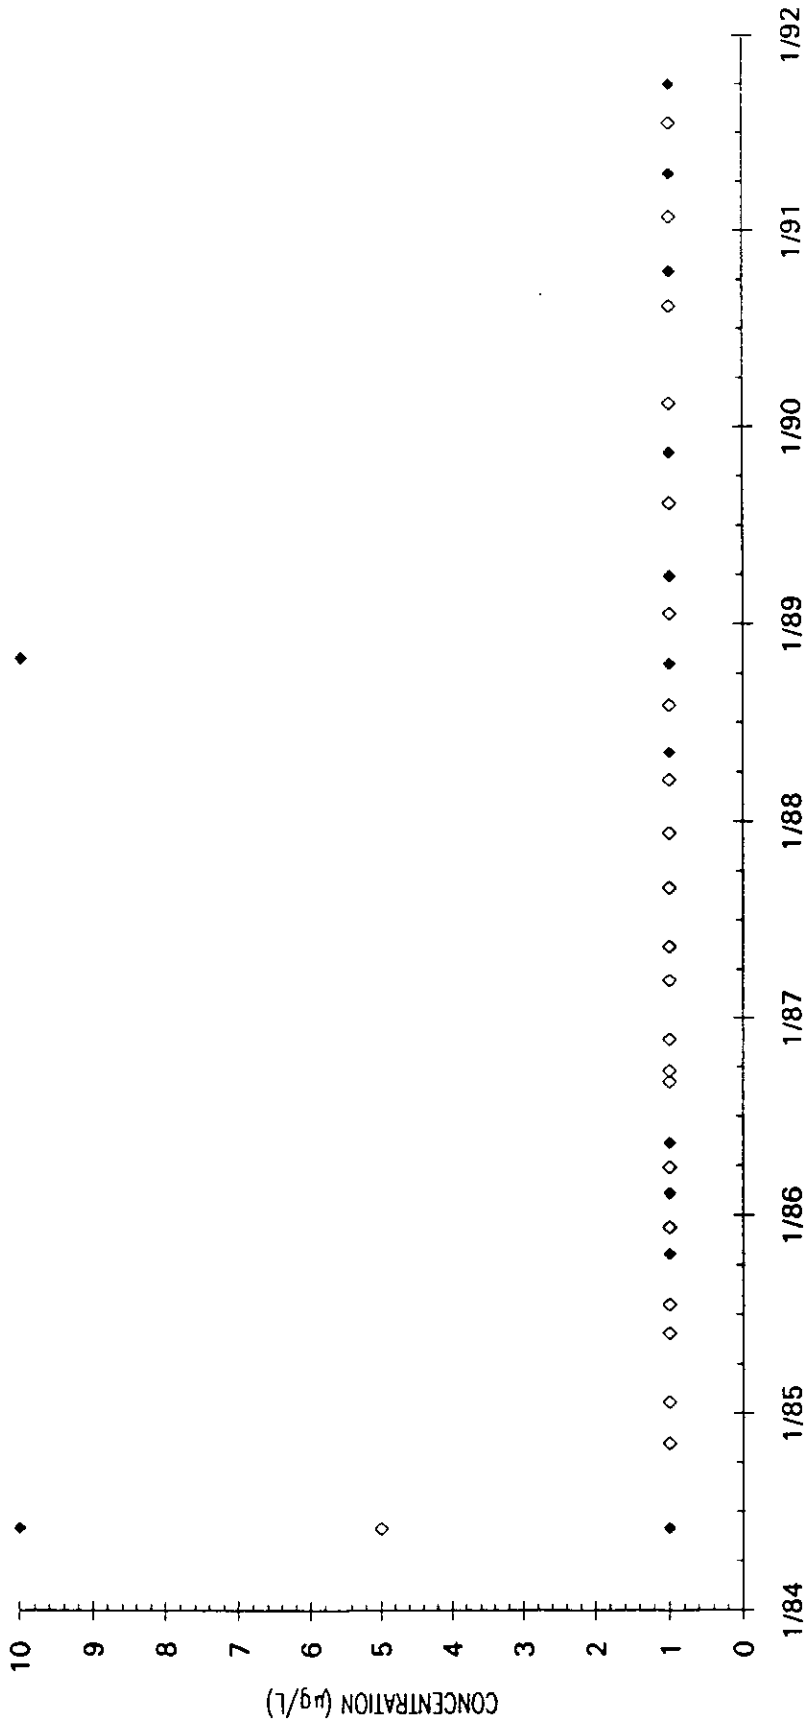

Time Series Plot of Trichloroethylene Concentrations Well SRW 9A

- M-Area Lab
- Contract Lab
- M-Area Lab Detection Limit
- Contract Lab Detection Limit
- M-Area Lab Mean
- ..... Contract Lab Mean