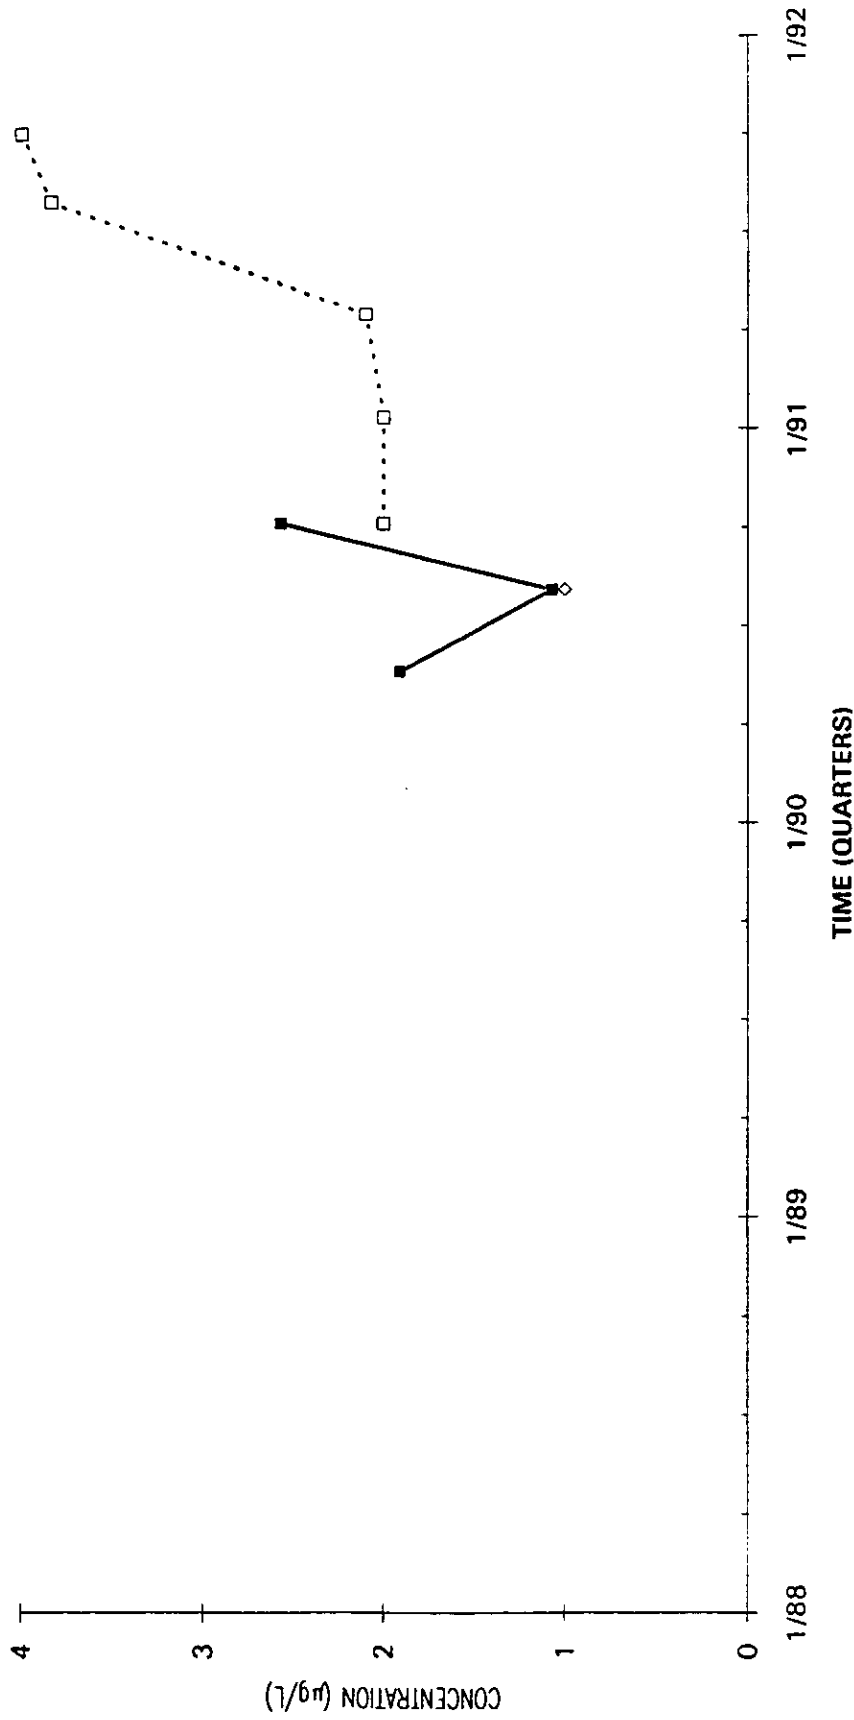

Time Series Plot of Tetrachloroethylene Concentrations Well MSB 79C

- M-Area Lab
- Contract Lab
- M-Area Lab Detection Limit
- Contract Lab Detection Limit
- M-Area Lab Mean
- ..... Contract Lab Mean