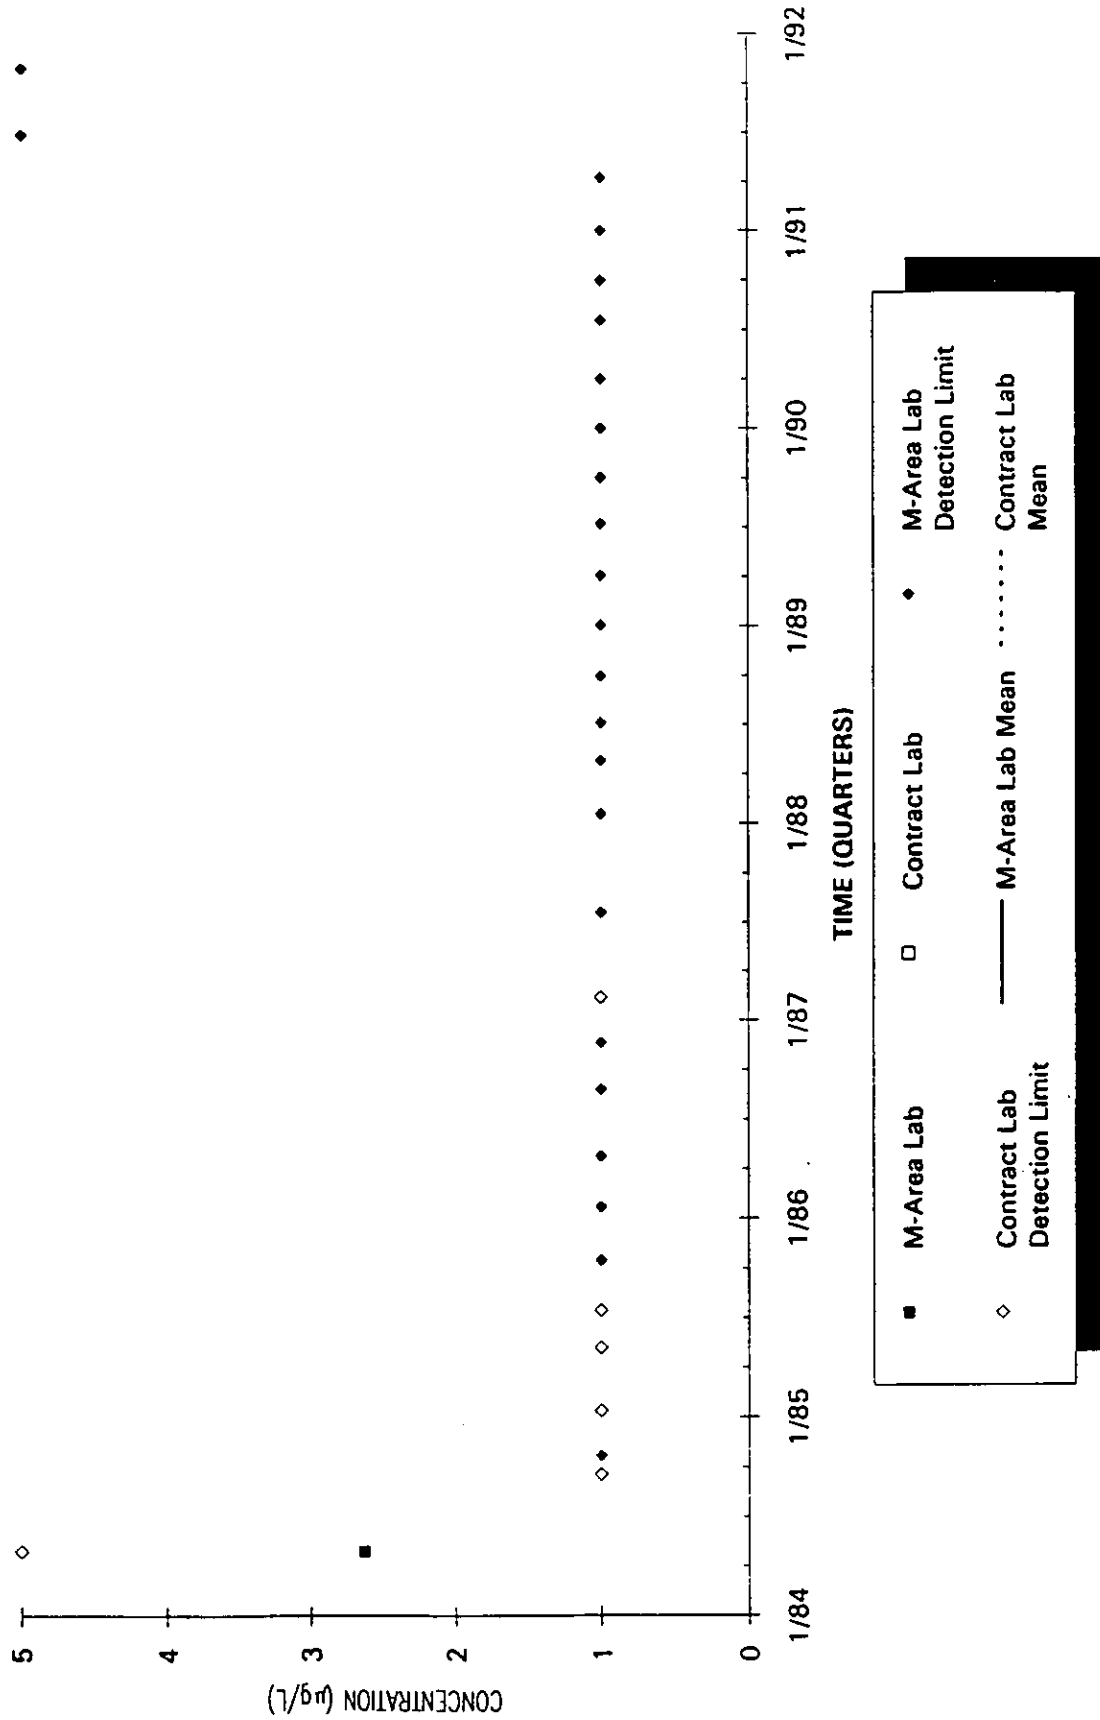

Time Series Plot of Tetrachloroethylene Concentrations Well MSB 28