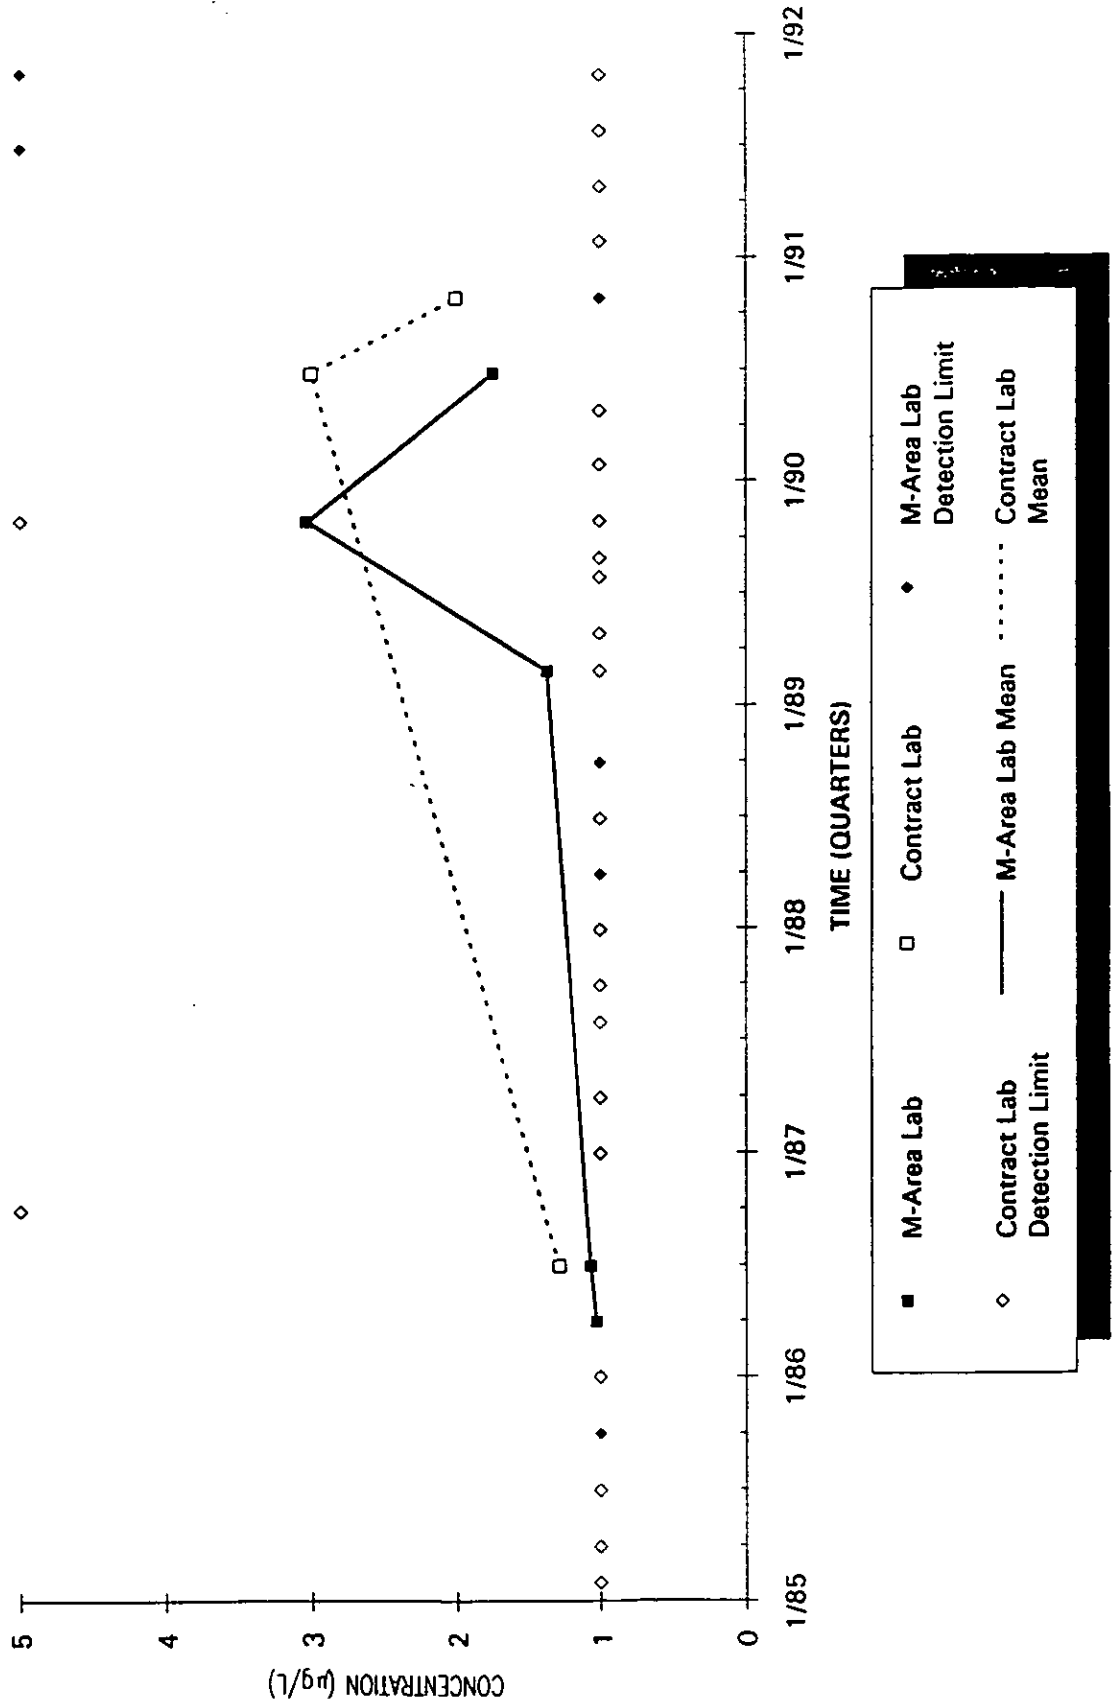

Time Series Plot of Trichloroethylene Concentrations Well ASB 2A