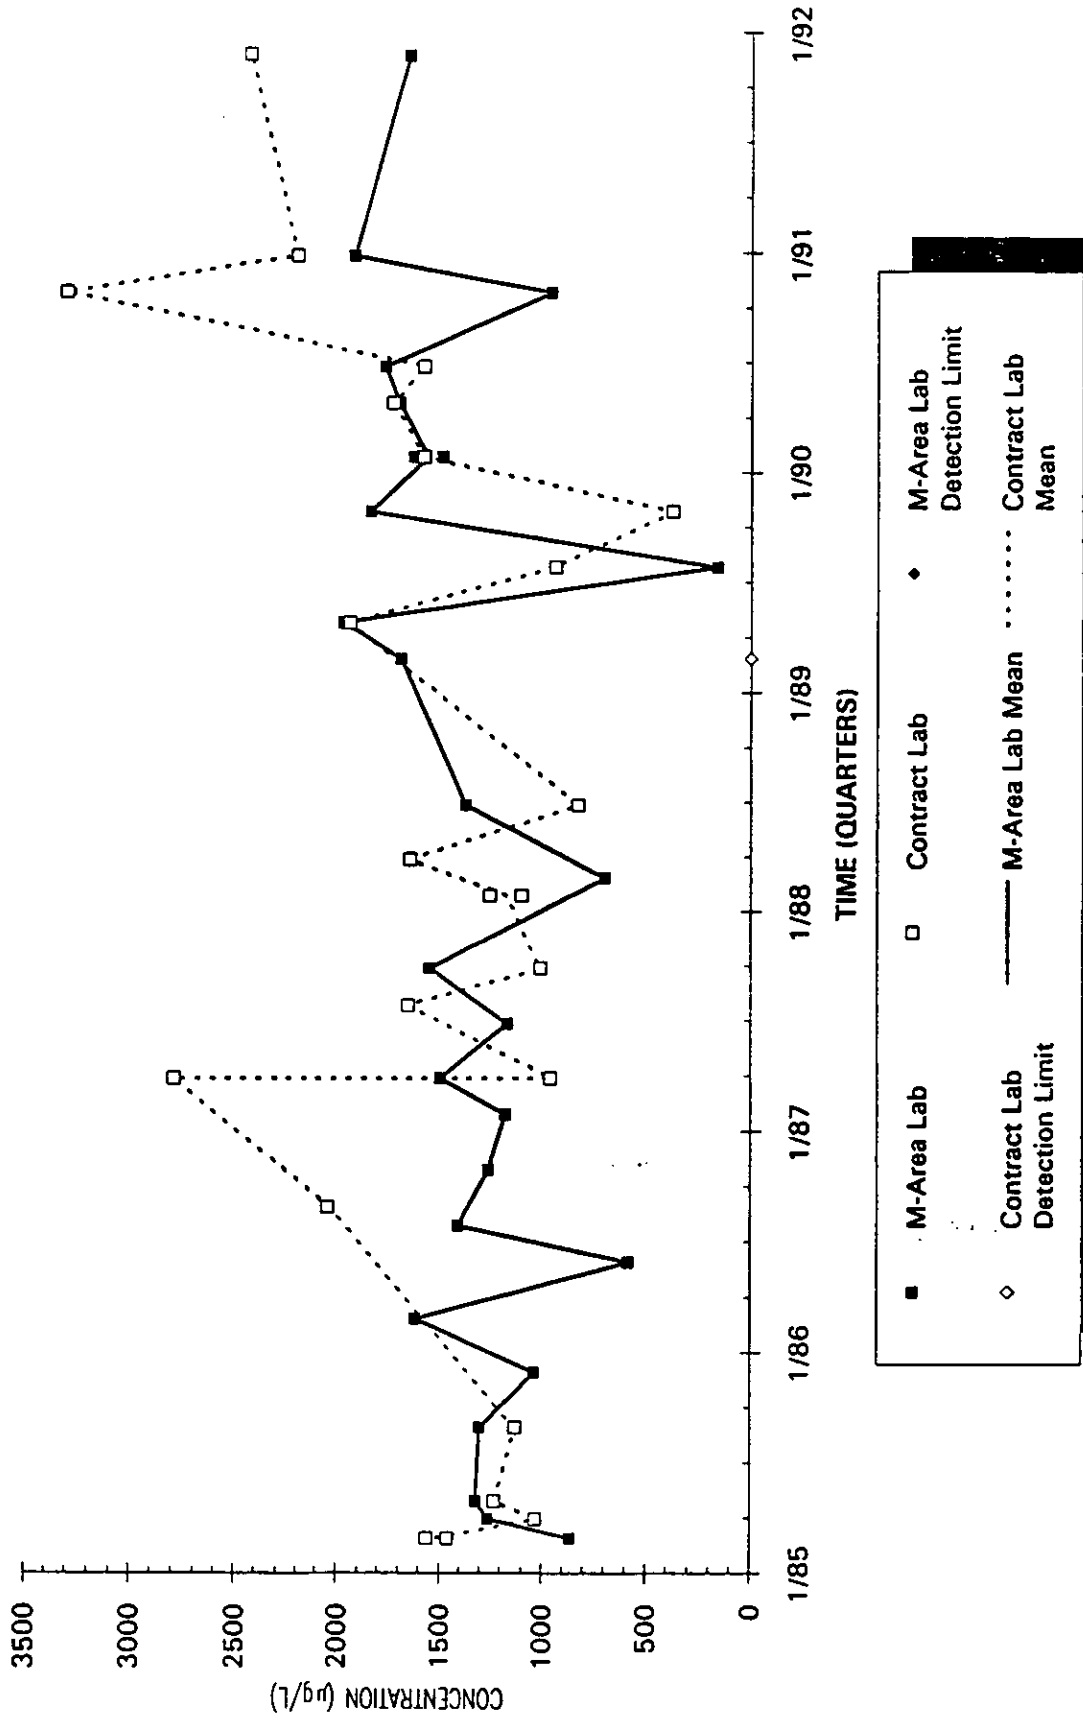

Time Series Plot of Trichloroethylene Concentrations Well ASB 8C