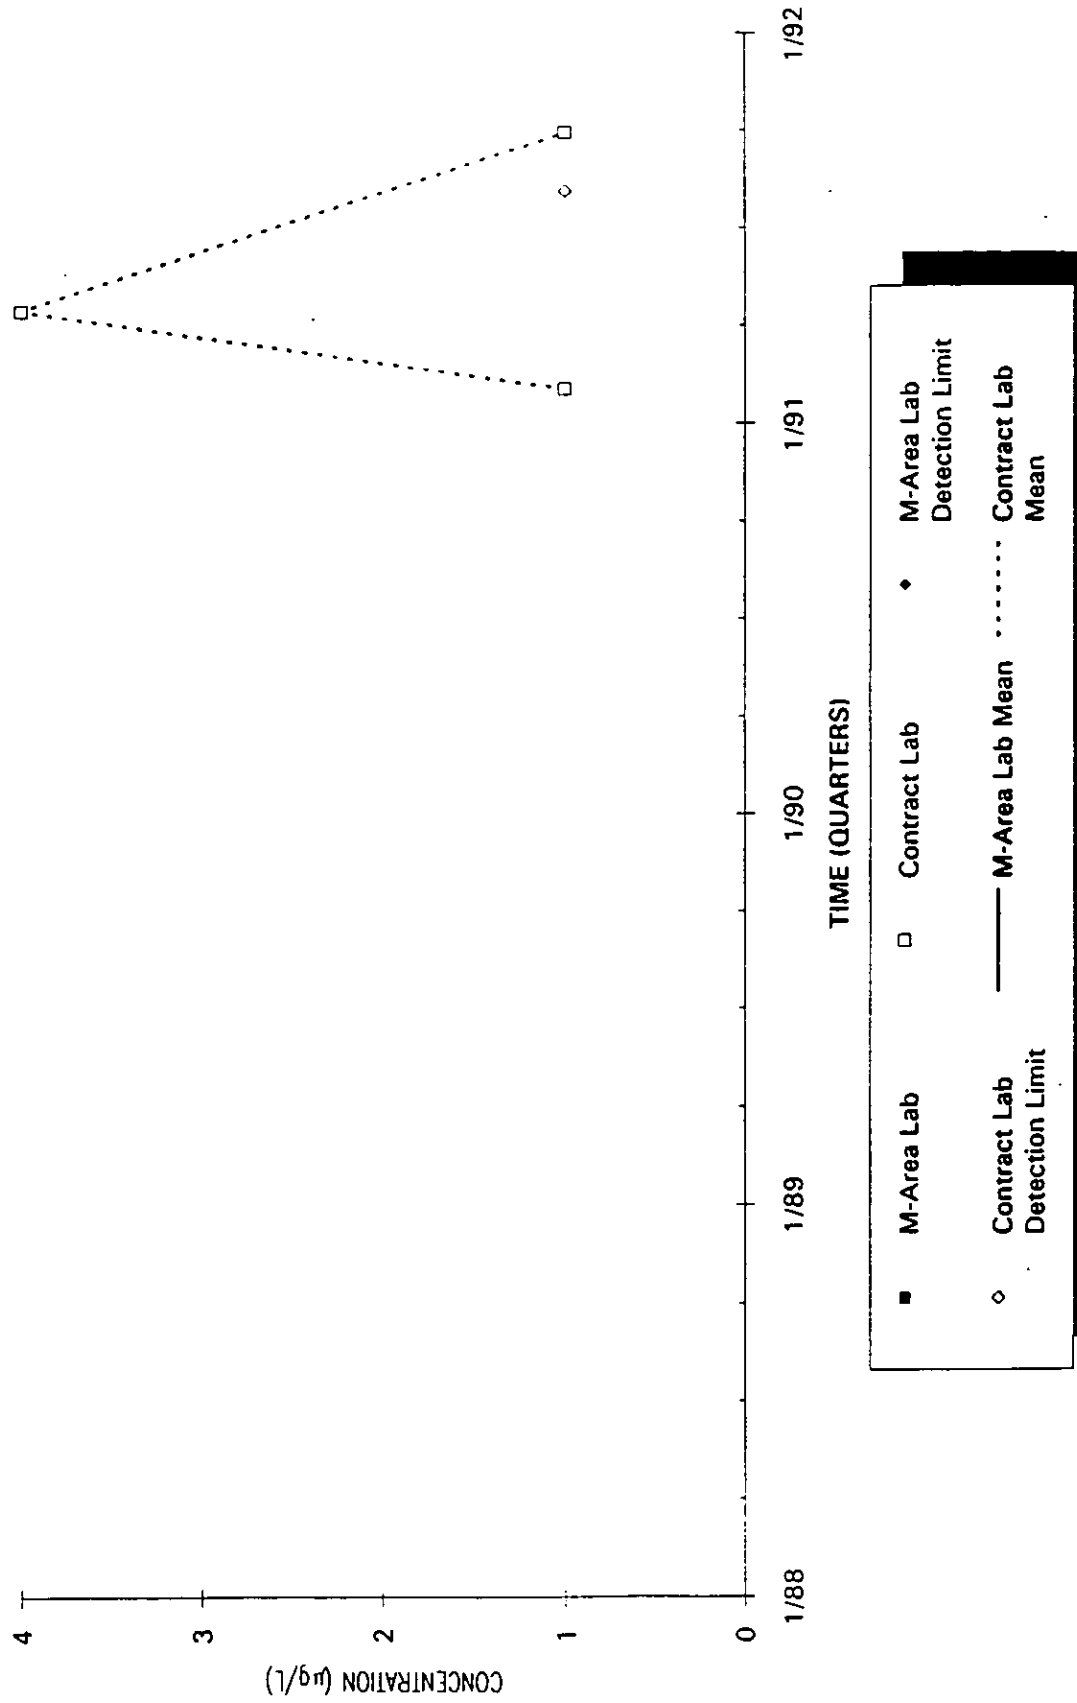

Time Series Plot of Tetrachloroethylene Concentrations Well MSB 82B