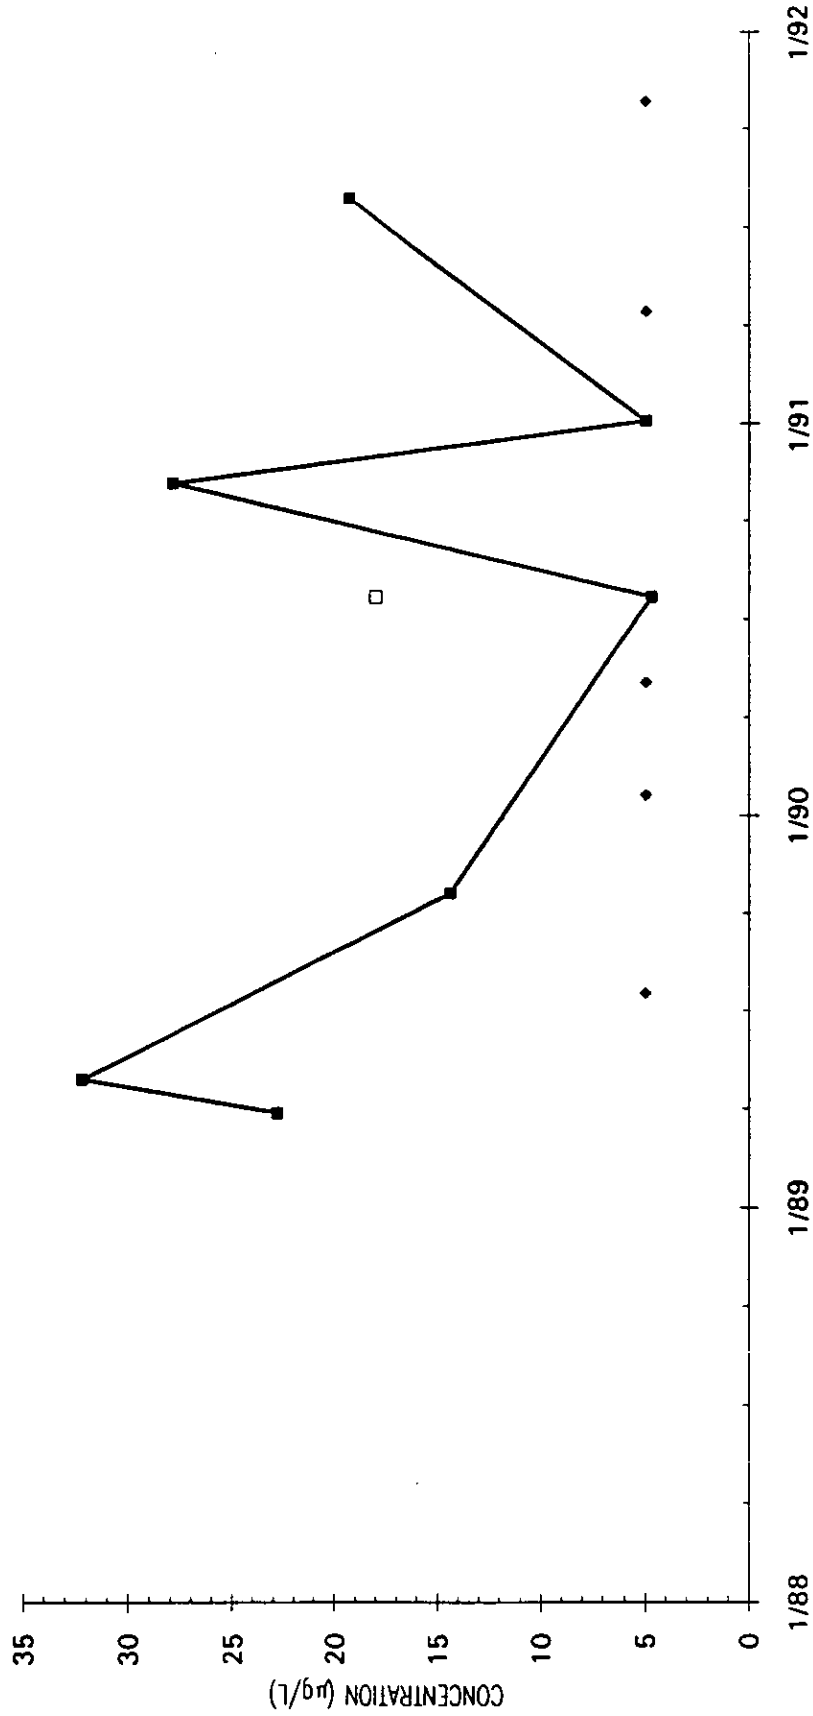

Time Series Plot of Tetrachloroethylene Concentrations Well MSB 31CC

- M-Area Lab
- Contract Lab
- M-Area Lab Detection Limit
- Contract Lab
- M-Area Lab Mean
- ..... Contract Lab Mean