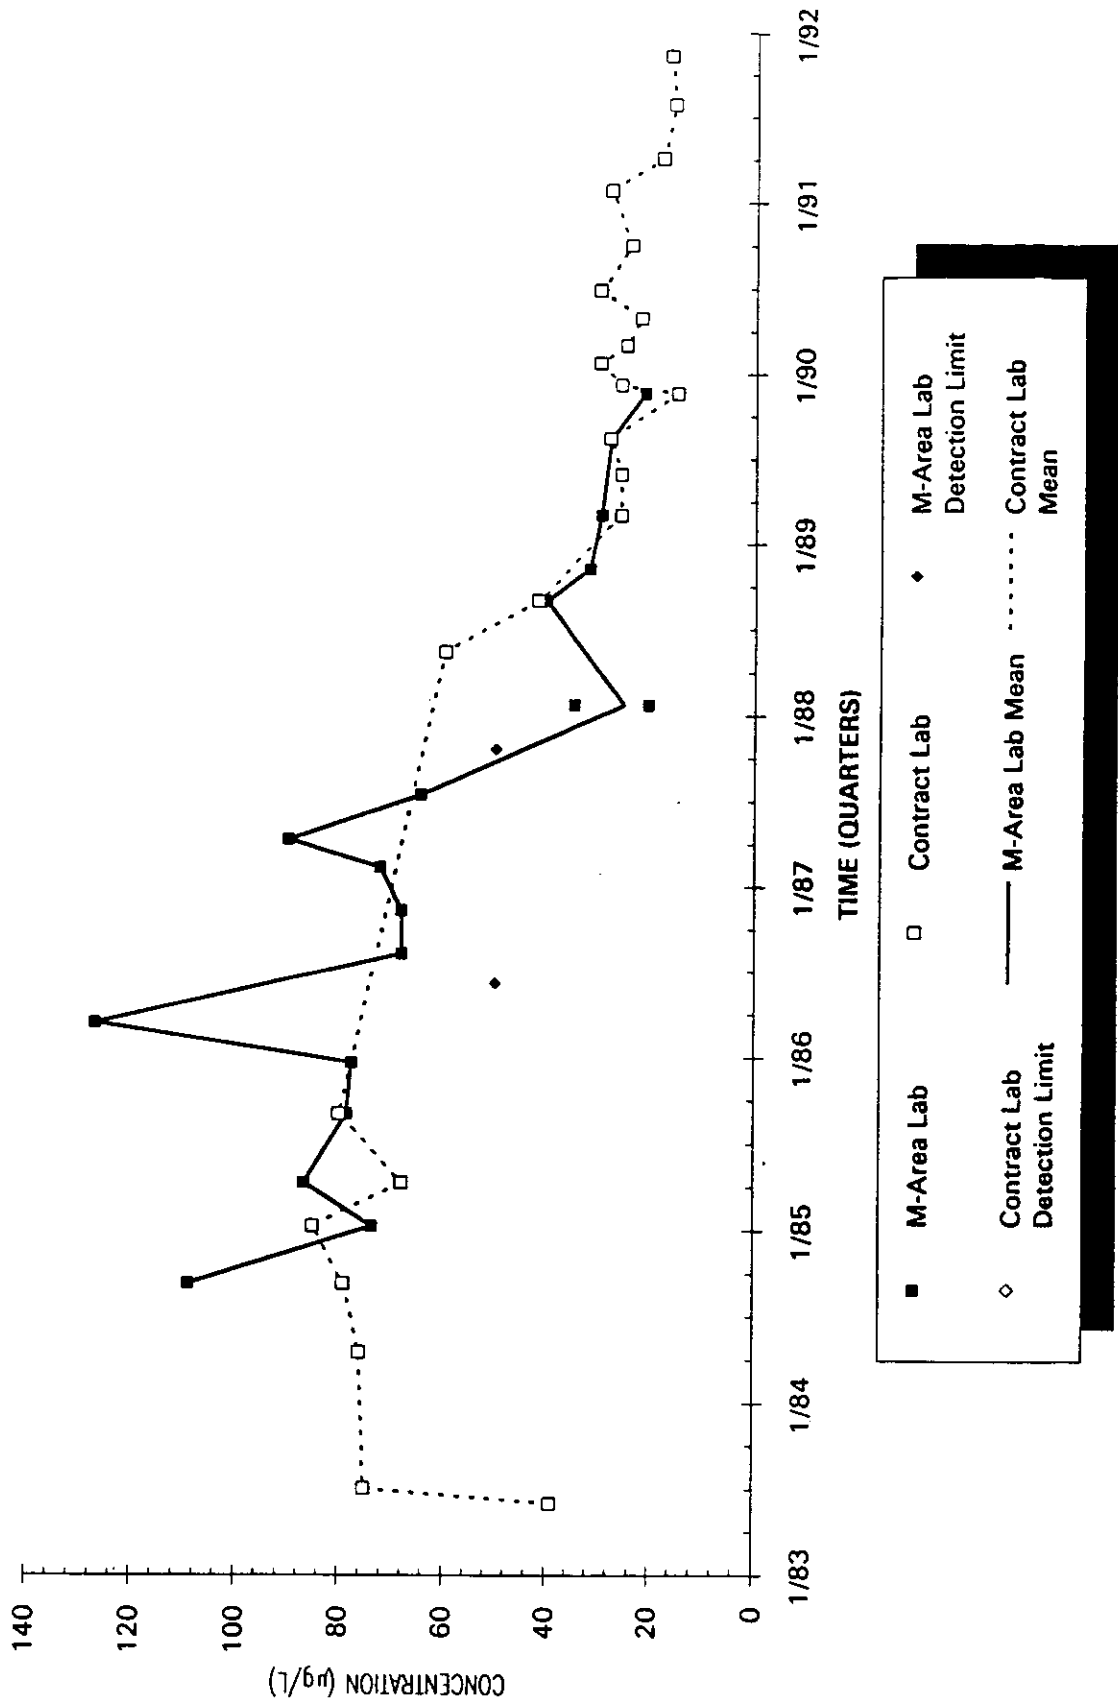

Time Series Plot of Trichloroethylene Concentrations Well MSB 13B