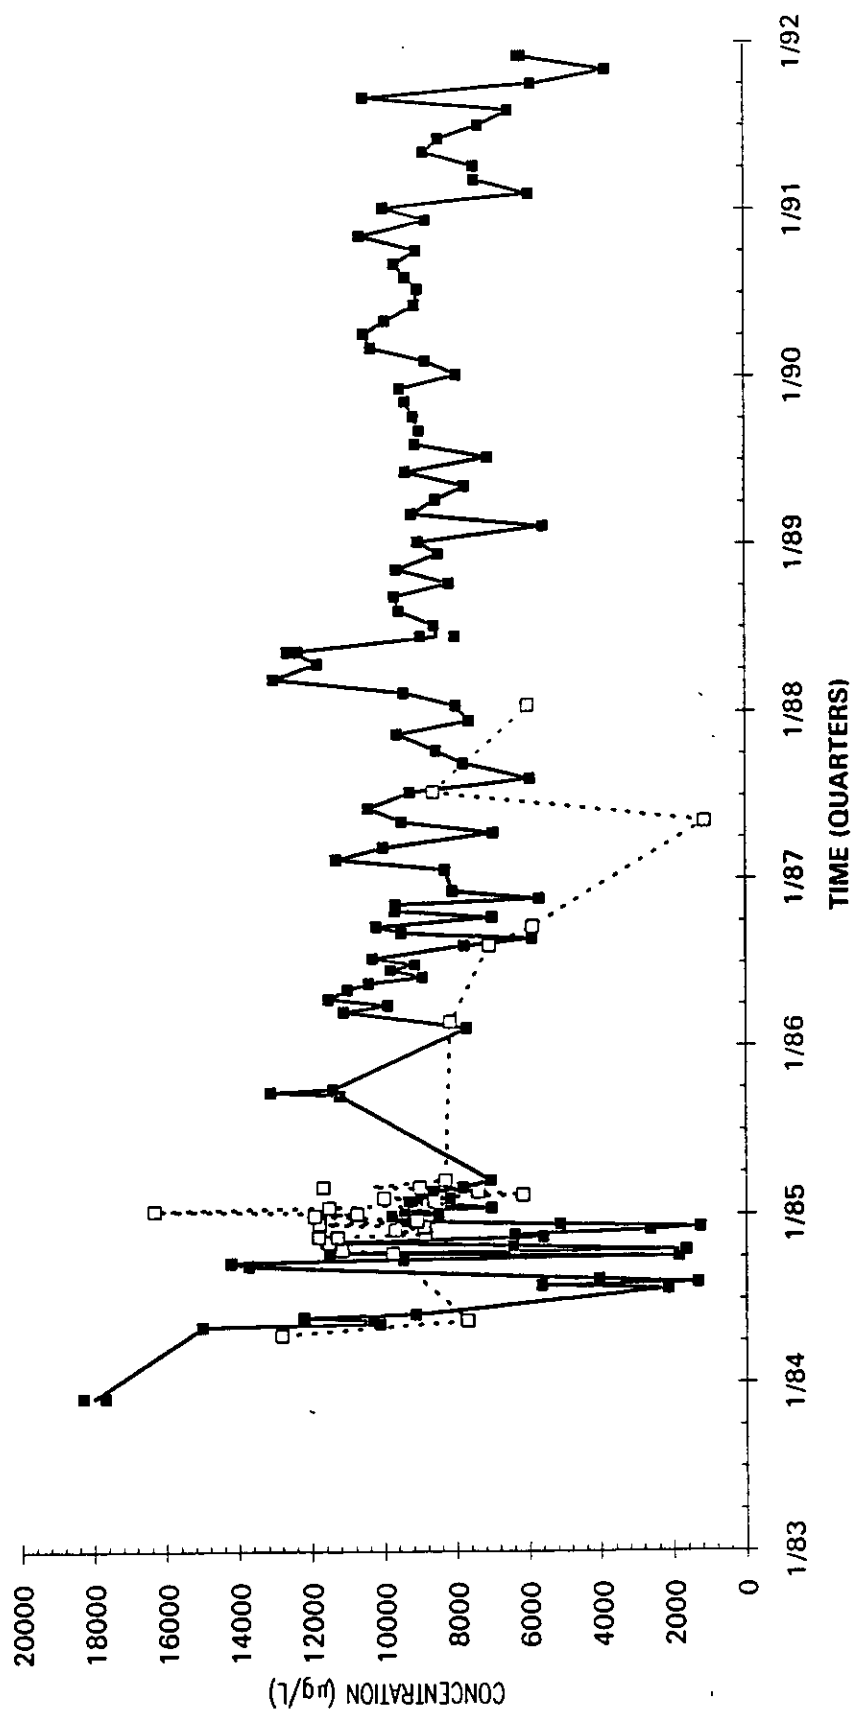

Time Series Plot of Tetrachloroethylene Concentrations Well RWM 2

■	M-Area Lab	□	Contract Lab	◆	M-Area Lab Detection Limit
◇	Contract Lab Detection Limit	—	M-Area Lab Mean	.....	Contract Lab Mean