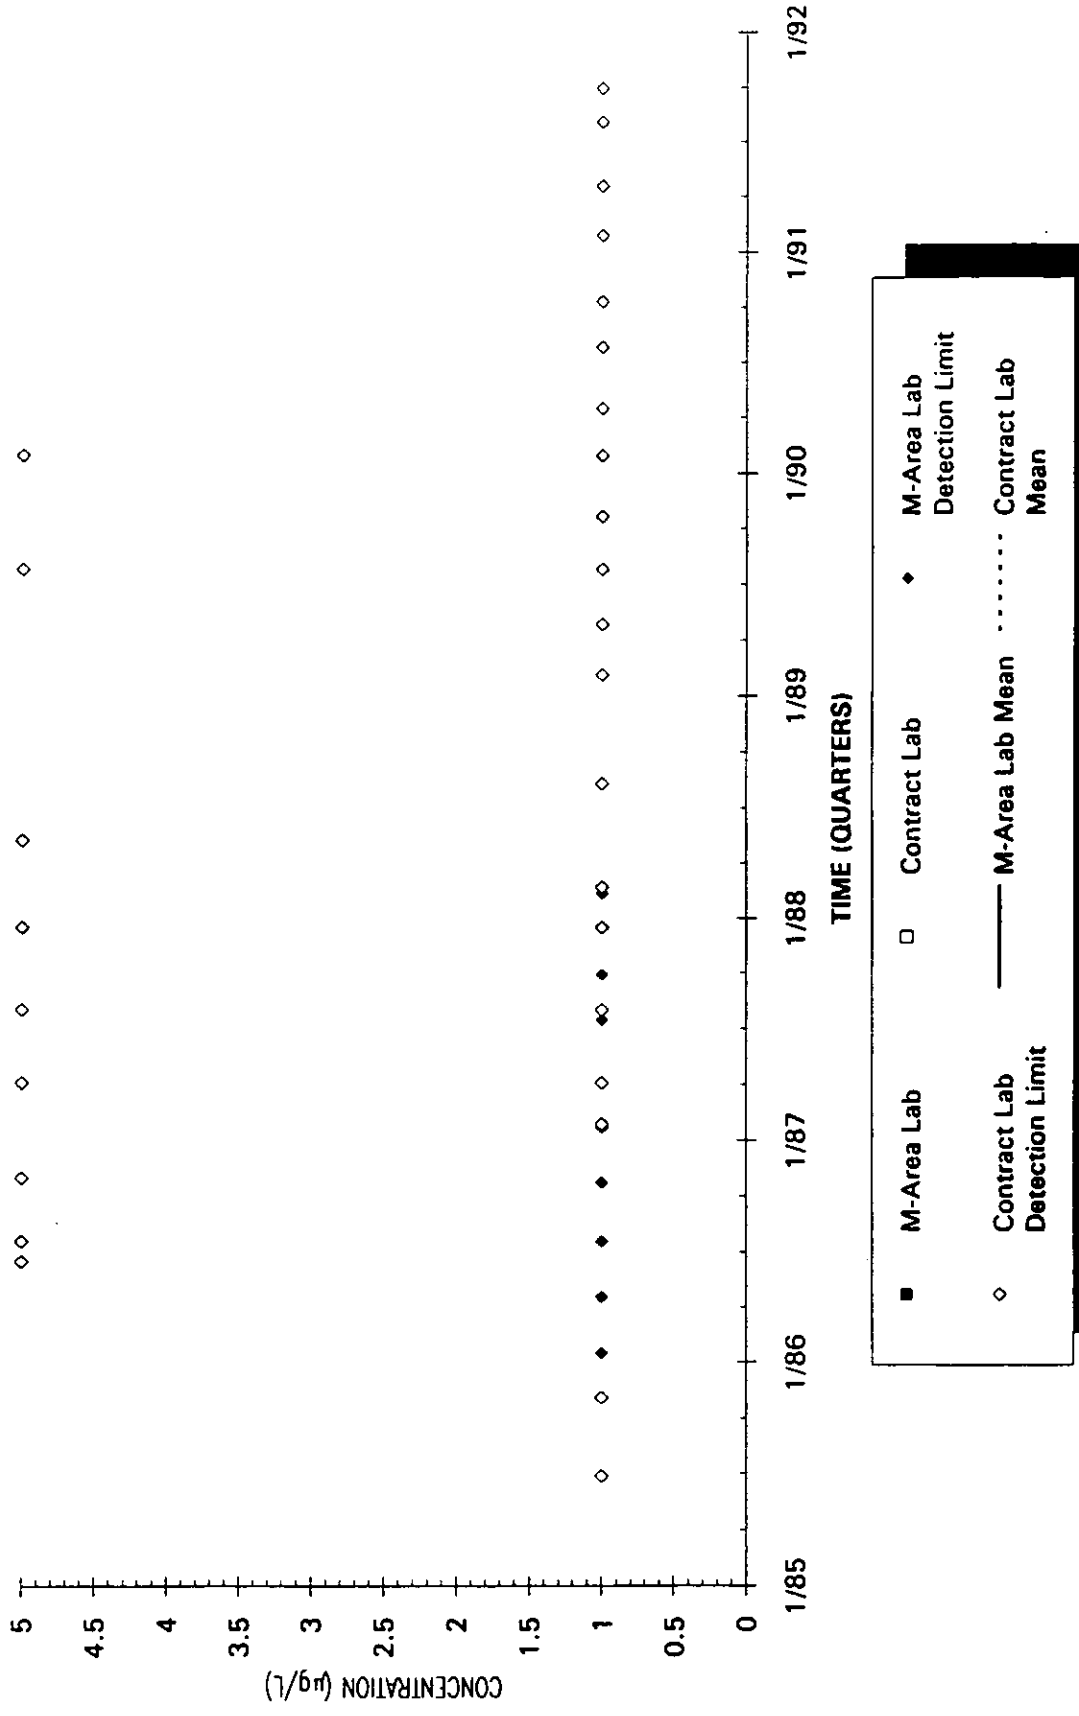

Time Series Plot of Trichloroethylene Concentrations Well MSB 43D