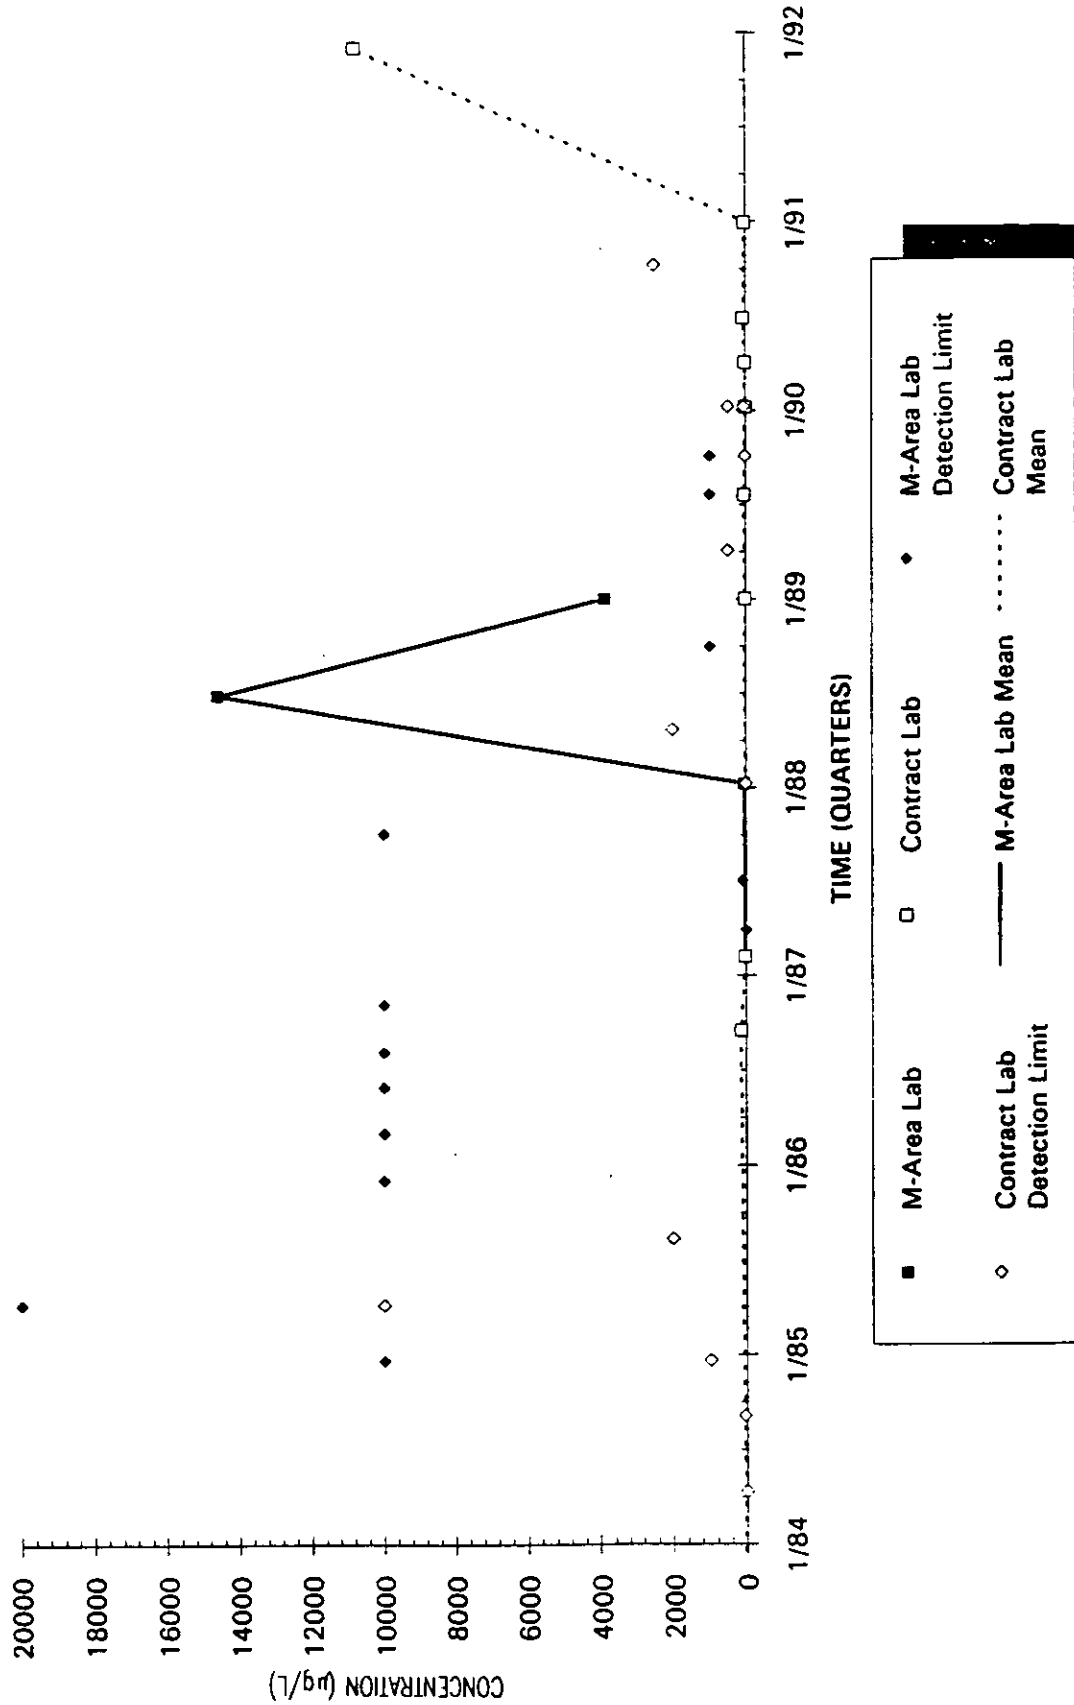

Time Series Plot of Tetrachloroethylene Concentrations Well MSB 11C