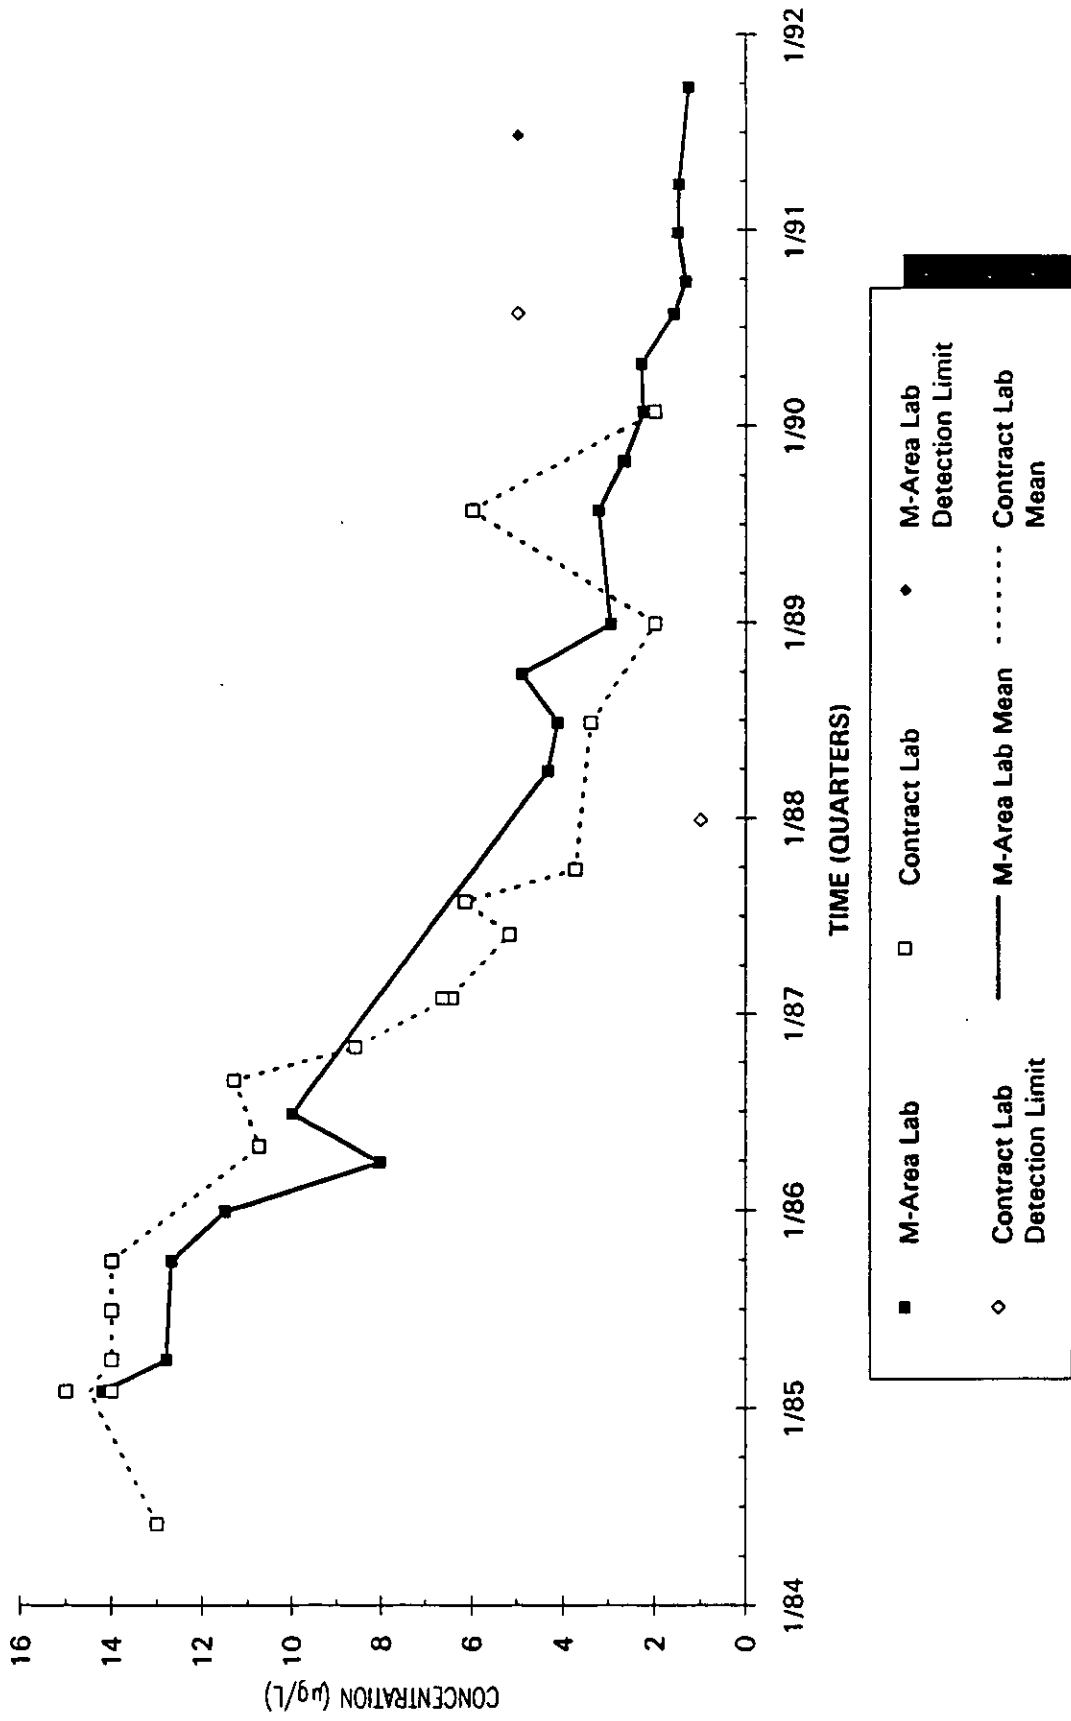

Time Series Plot of Trichloroethylene Concentrations Well ABW 1