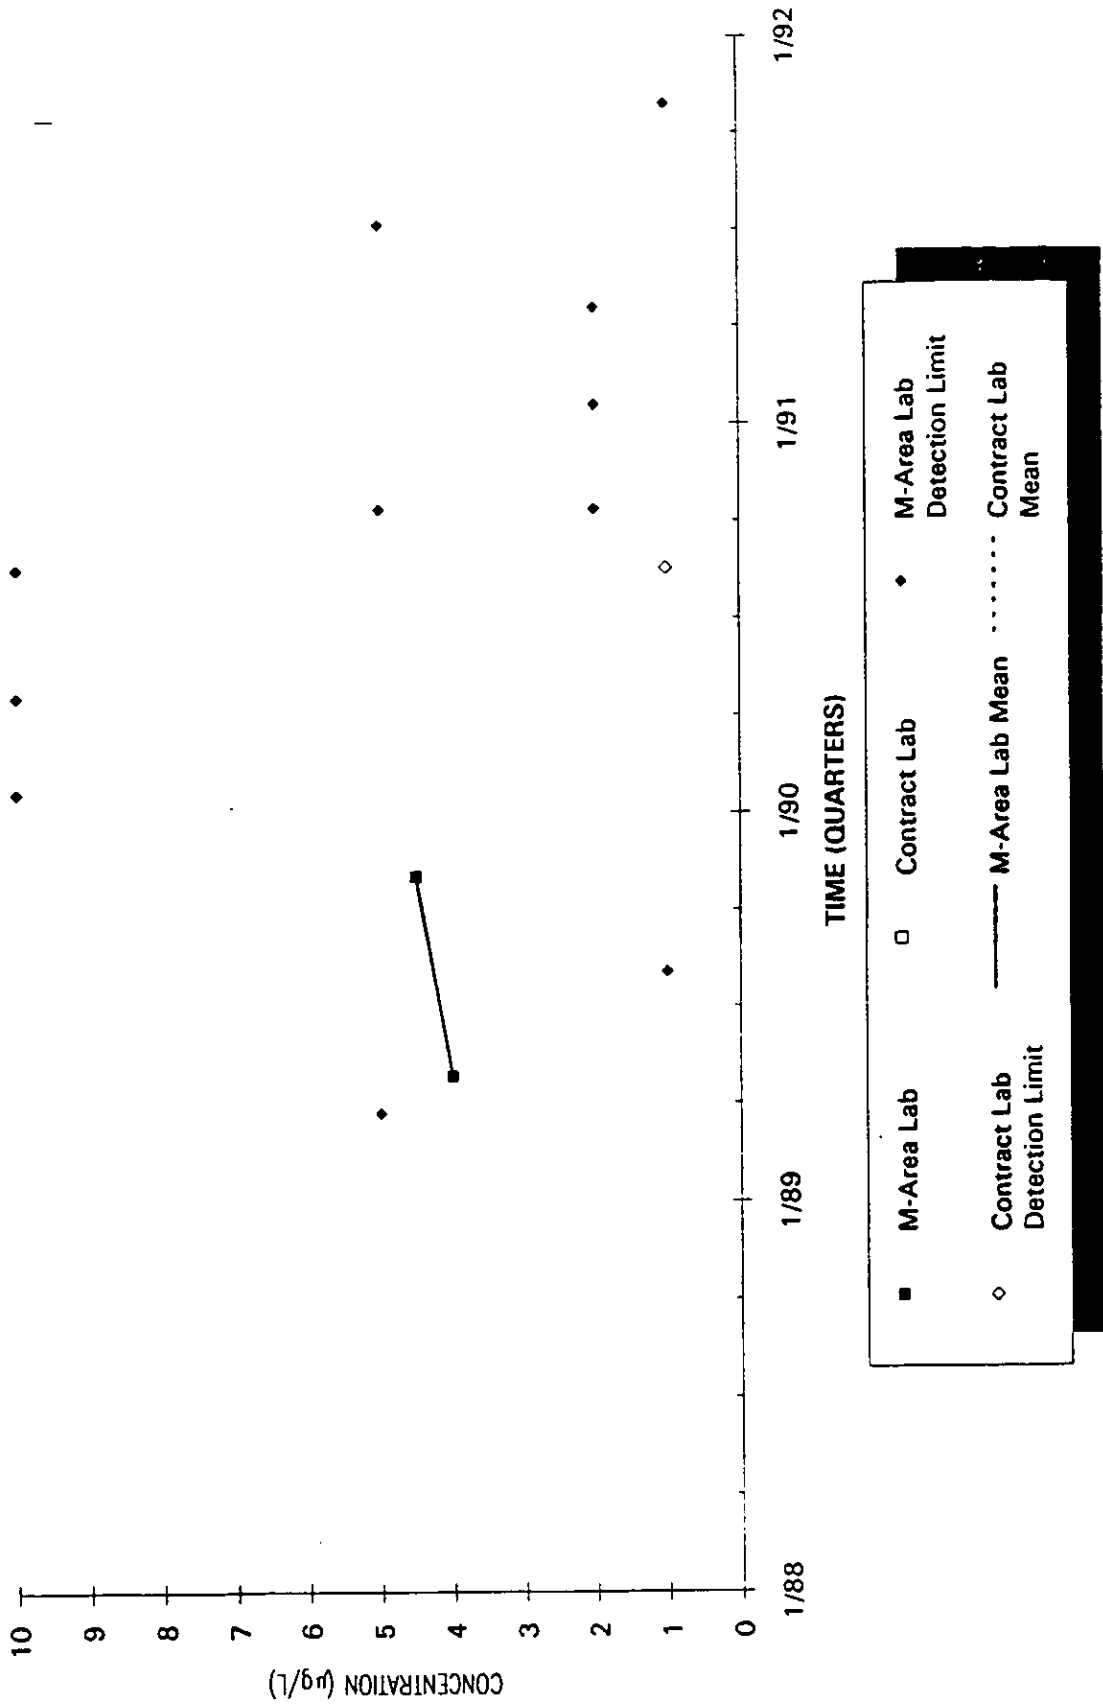

Time Series Plot of Tetrachloroethylene Concentrations Well MSB 67C