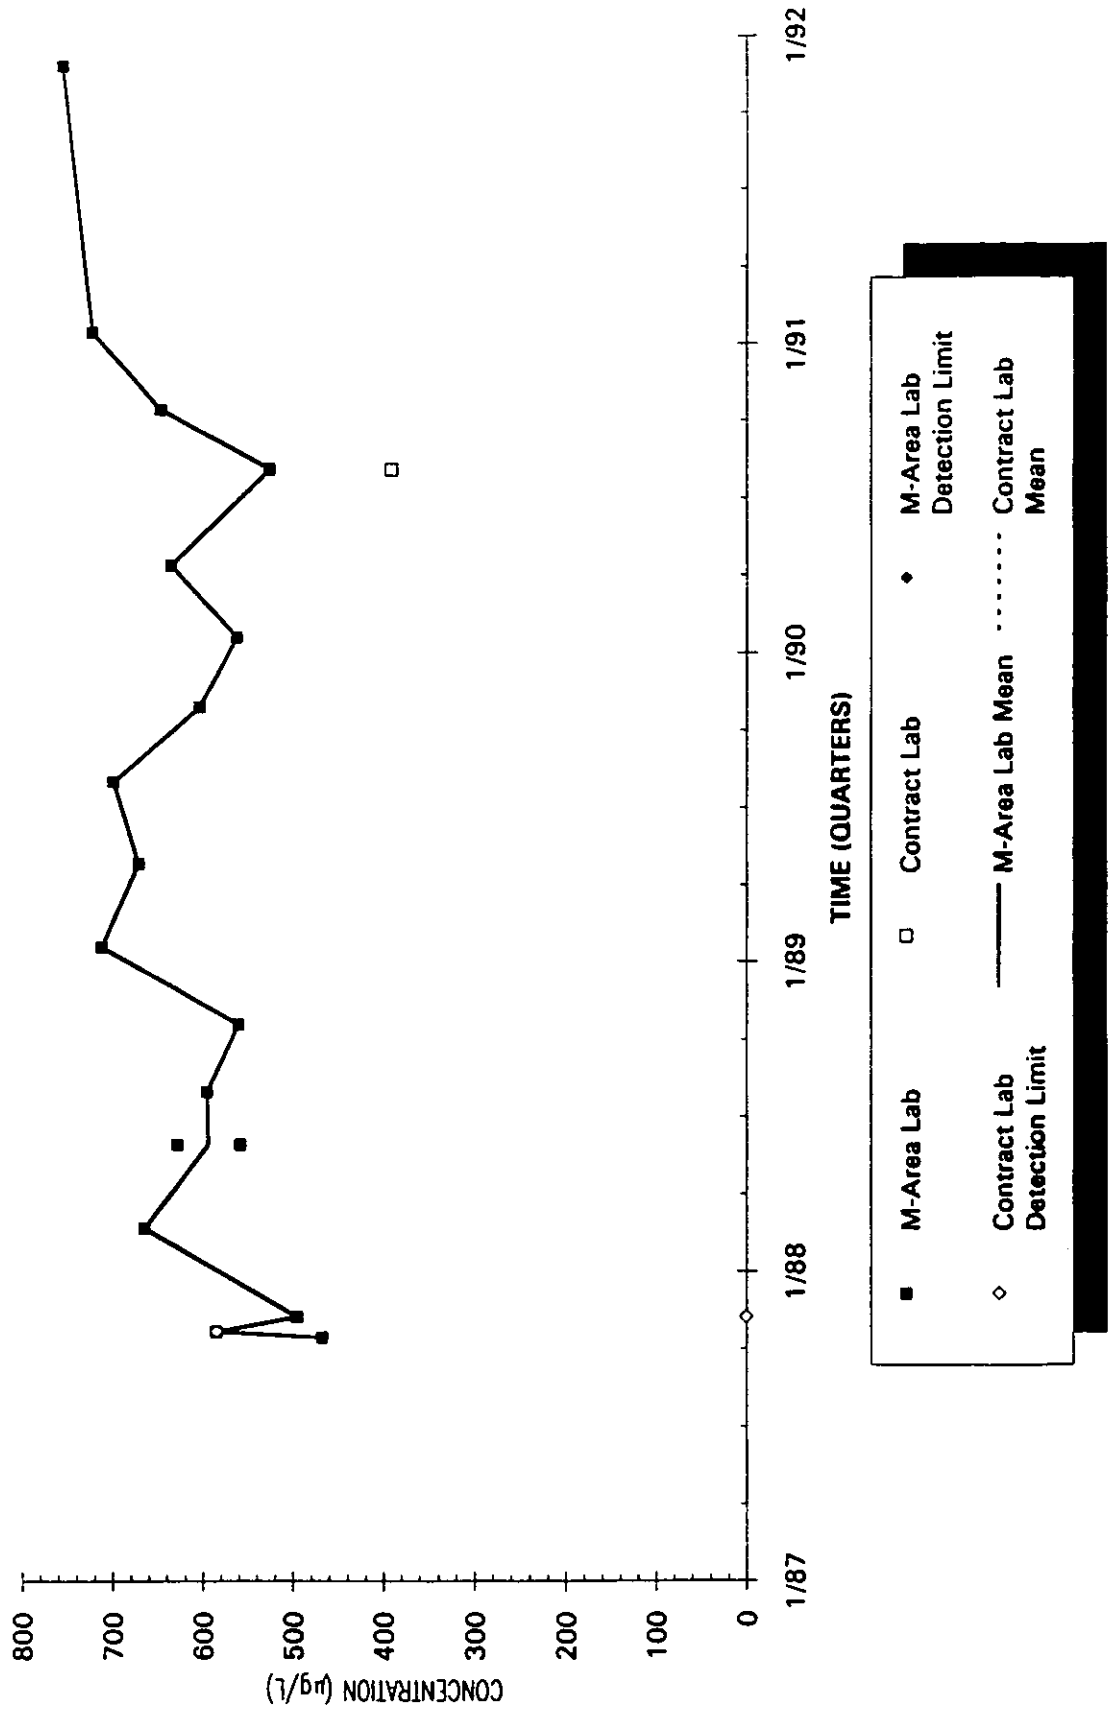

Time Series Plot of Trichloroethylene Concentrations Well MSB 47TA