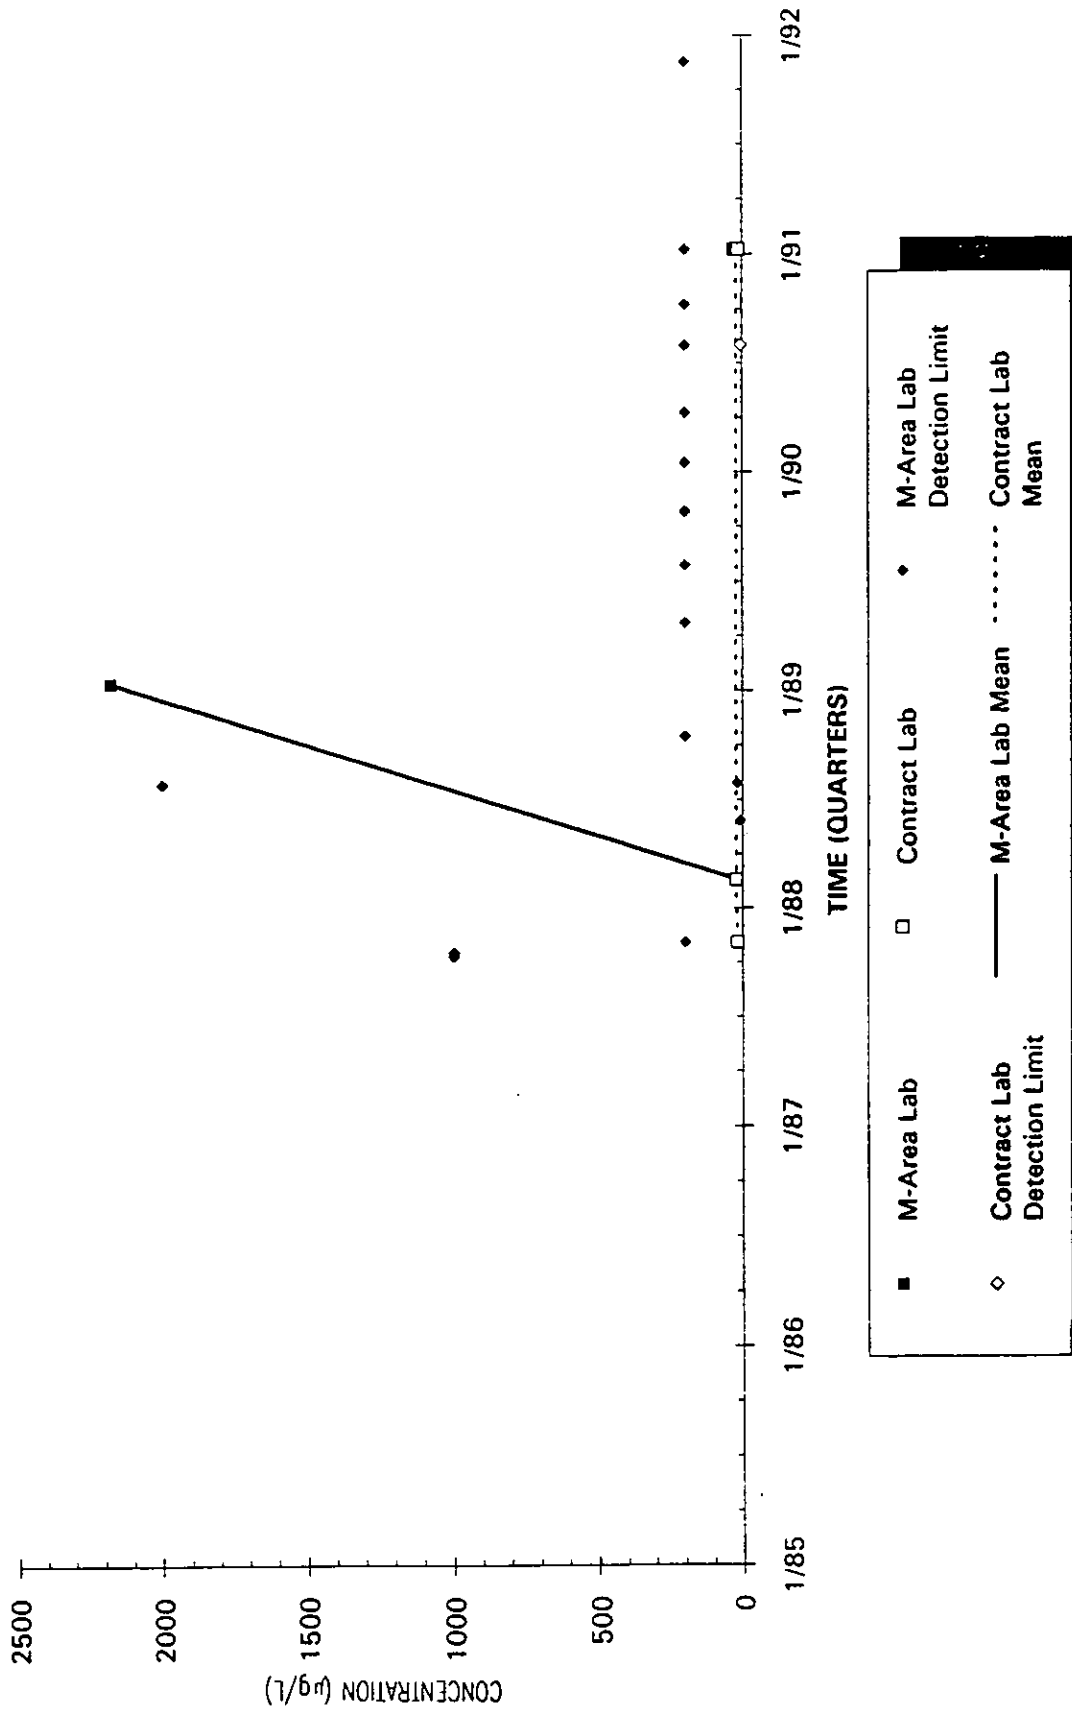

Time Series Plot of Tetrachloroethylene Concentrations Well MSB 47C