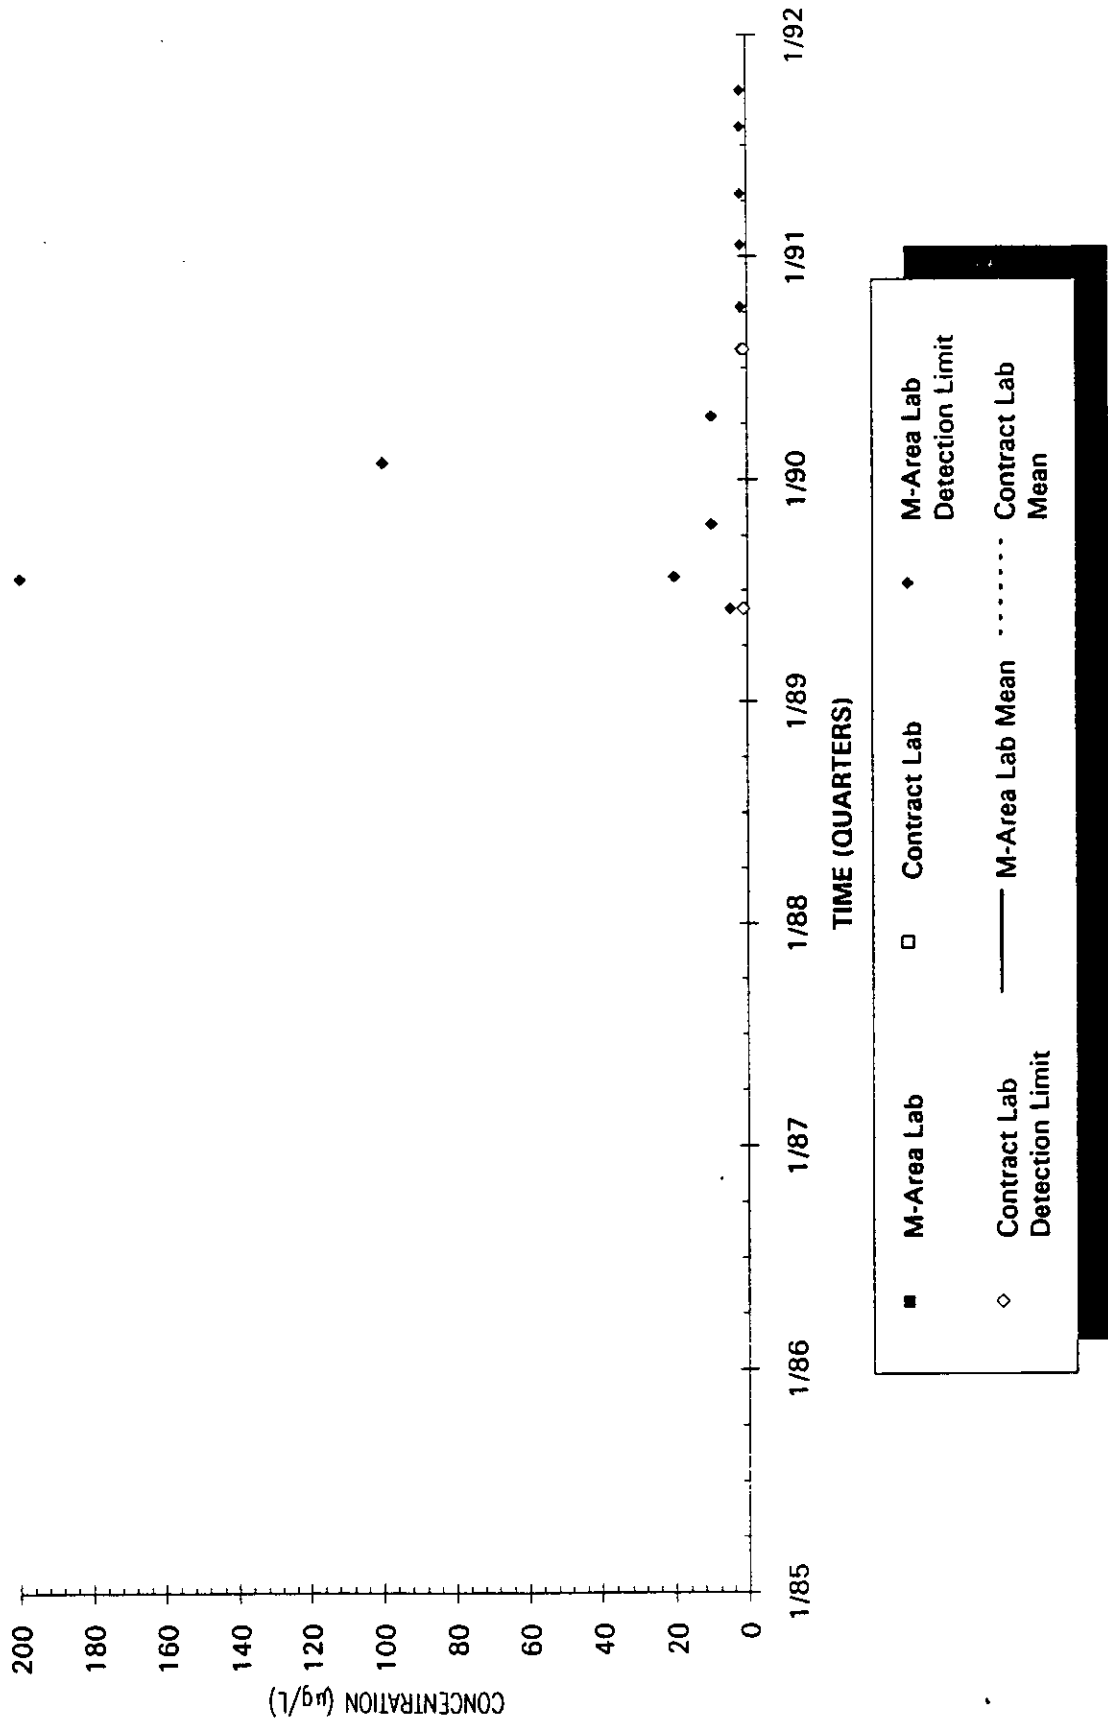

Time Series Plot of Tetrachloroethylene Concentrations Well MSB 48C