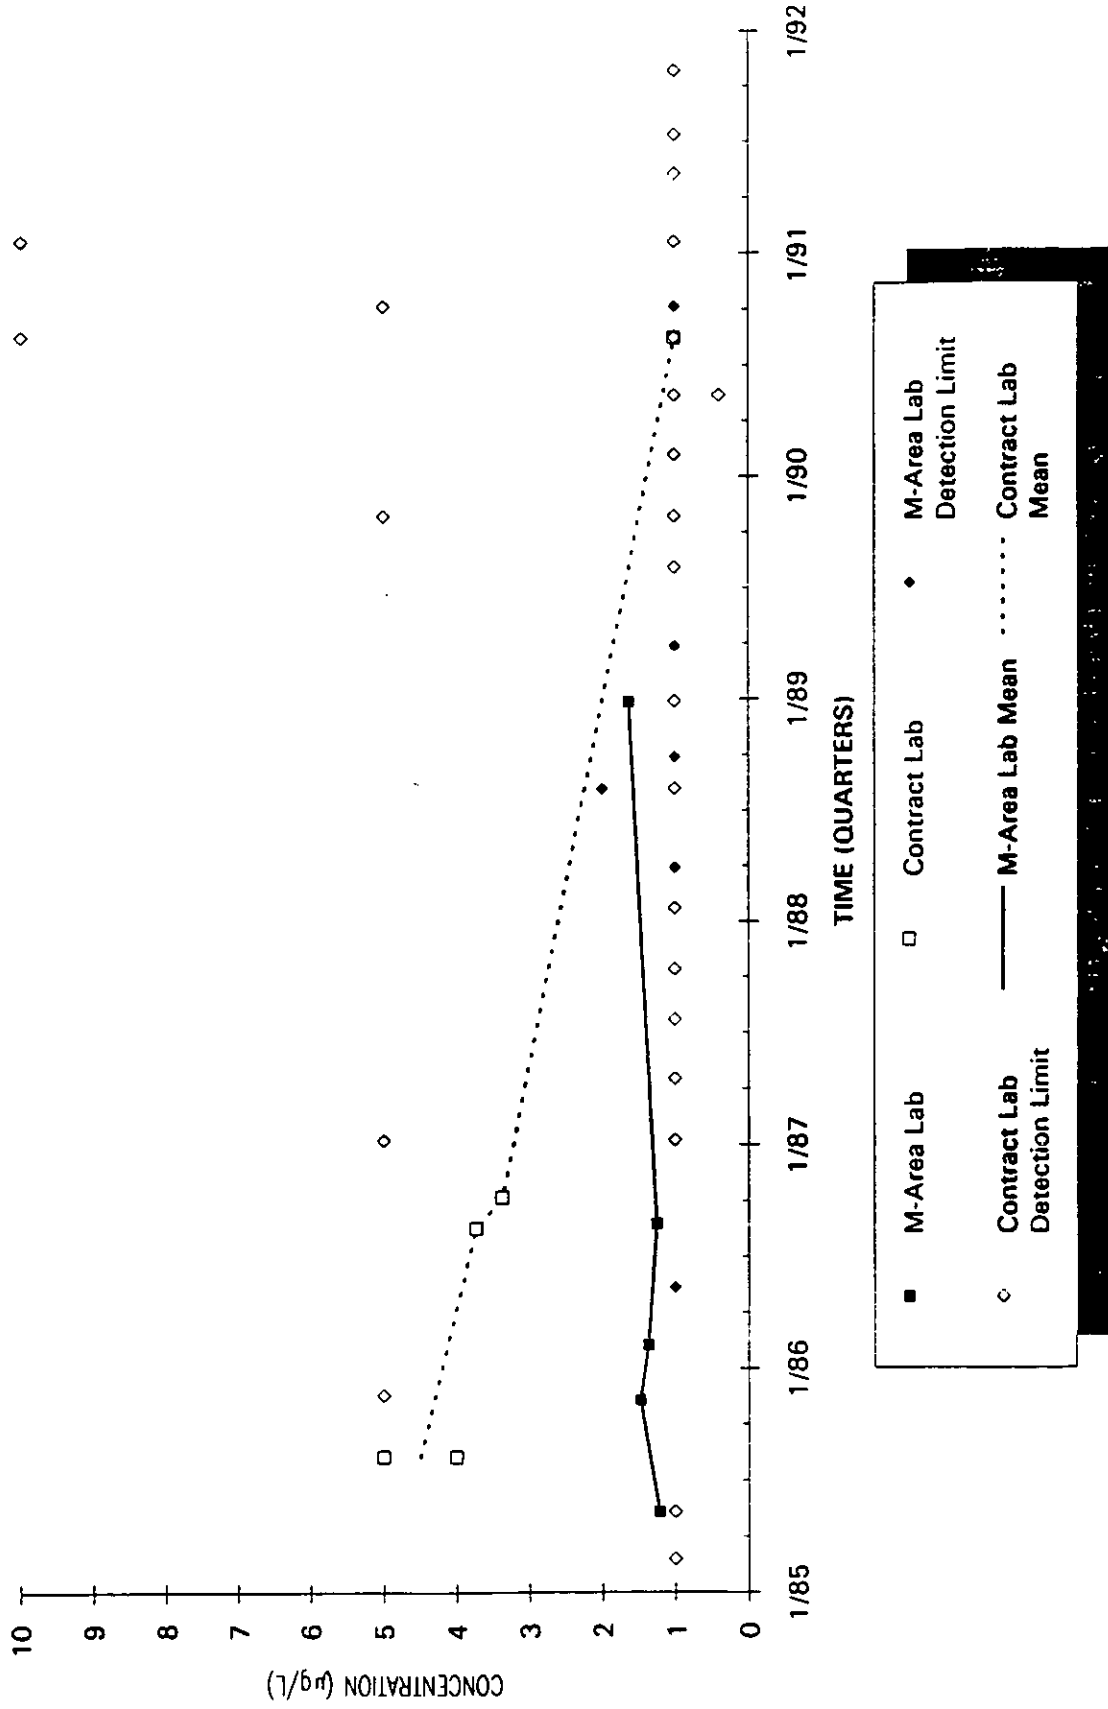

Time Series Plot of Tetrachloroethylene Concentrations Well ABP 1A