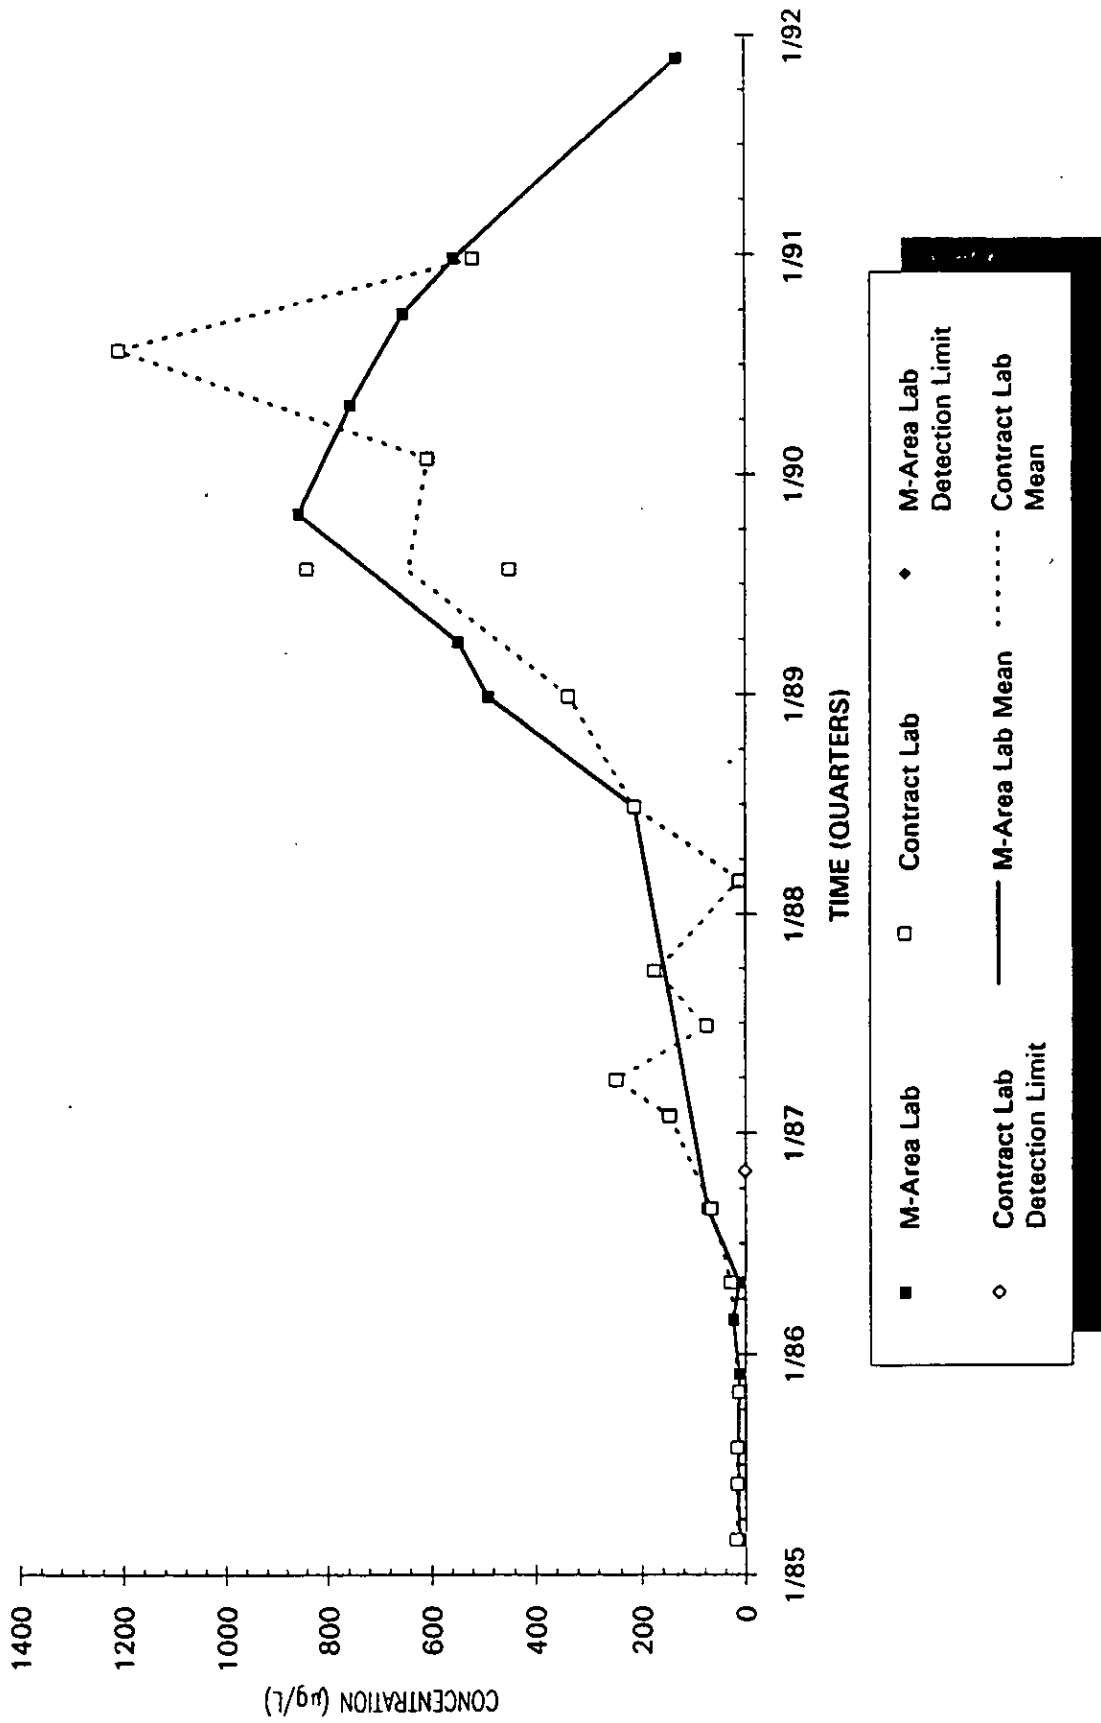

Time Series Plot of Trichloroethylene Concentrations Well ARP 3