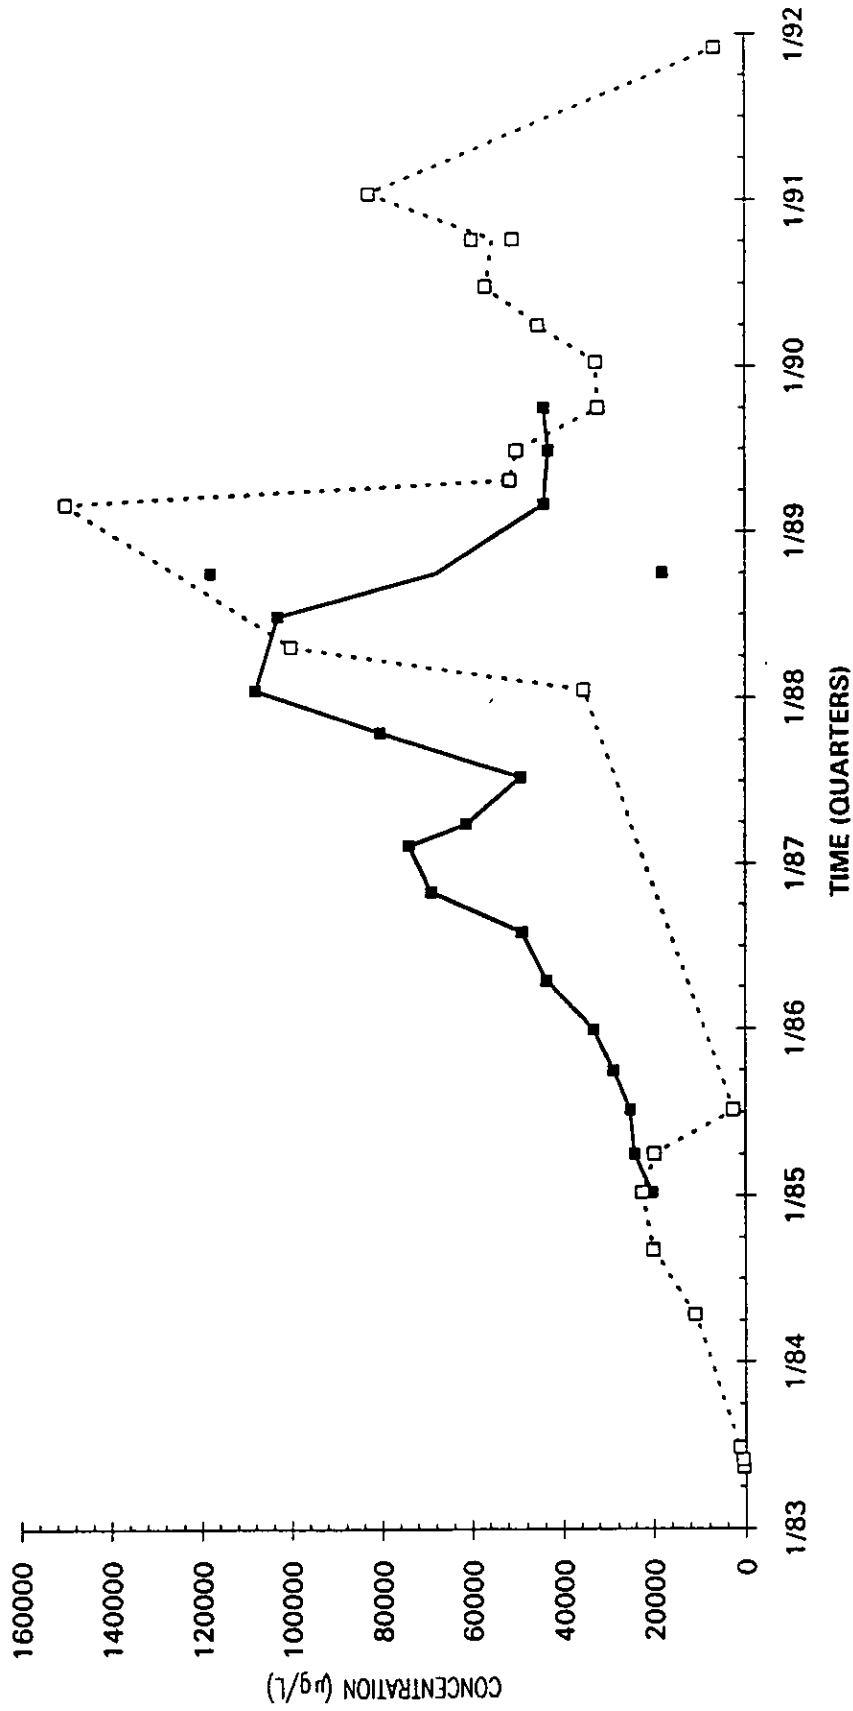

Time Series Plot of Trichloroethylene Concentrations Well MSB 9C

- M-Area Lab
- Contract Lab
- M-Area Lab Detection Limit
- Contract Lab Detection Limit
- M-Area Lab Mean
- ..... Contract Lab Mean