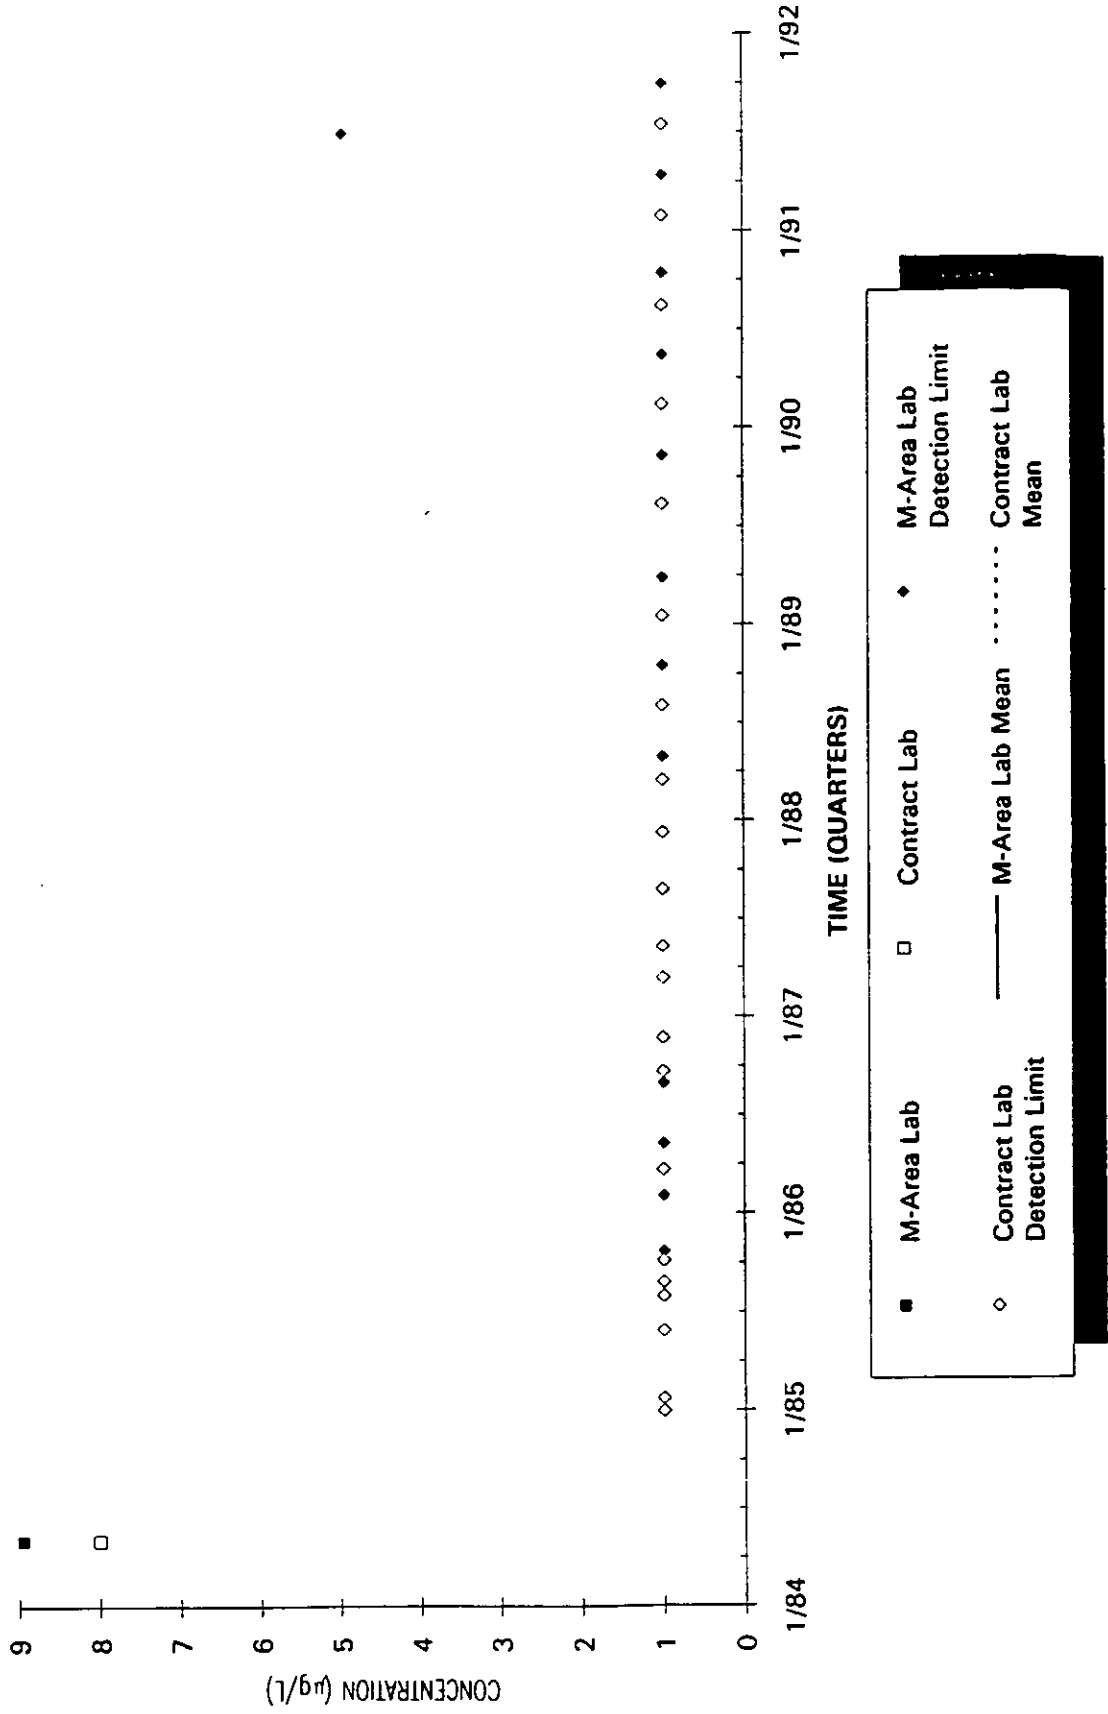

Time Series Plot of Tetrachloroethylene Concentrations Well SRW 14C