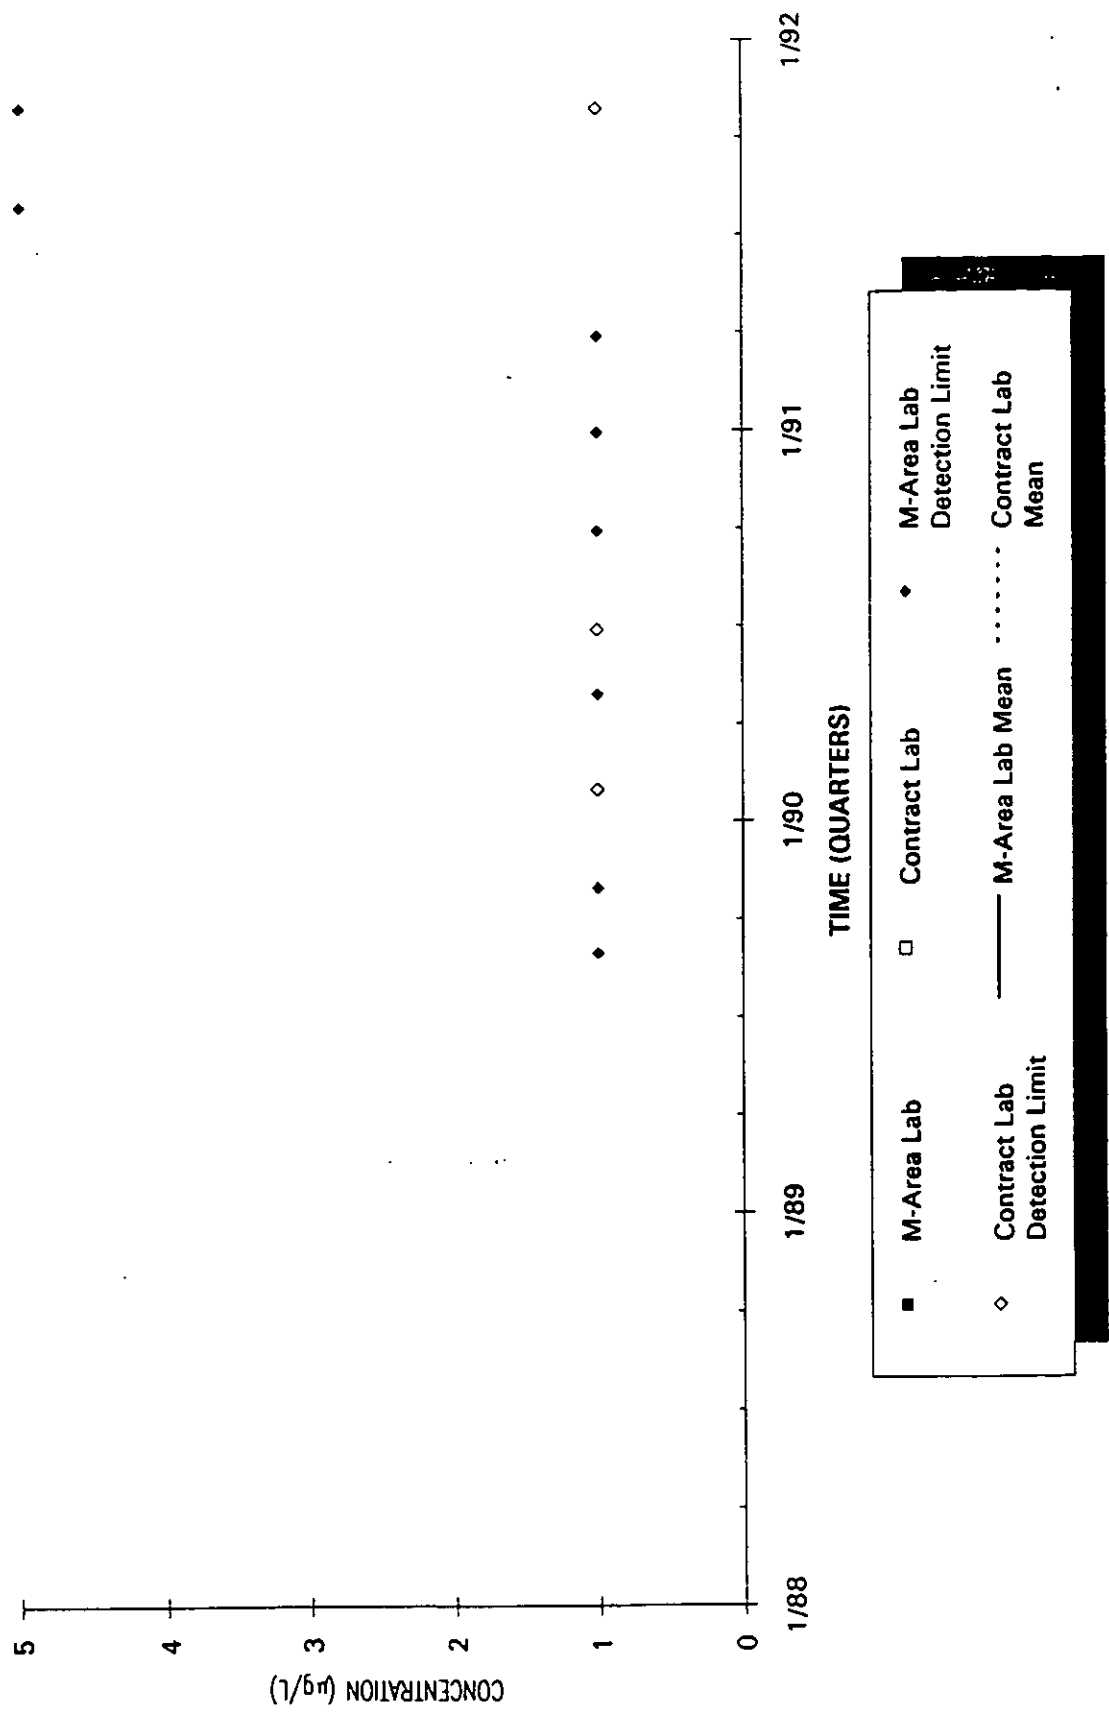

Time Series Plot of Trichloroethylene Concentrations Well AOB 3