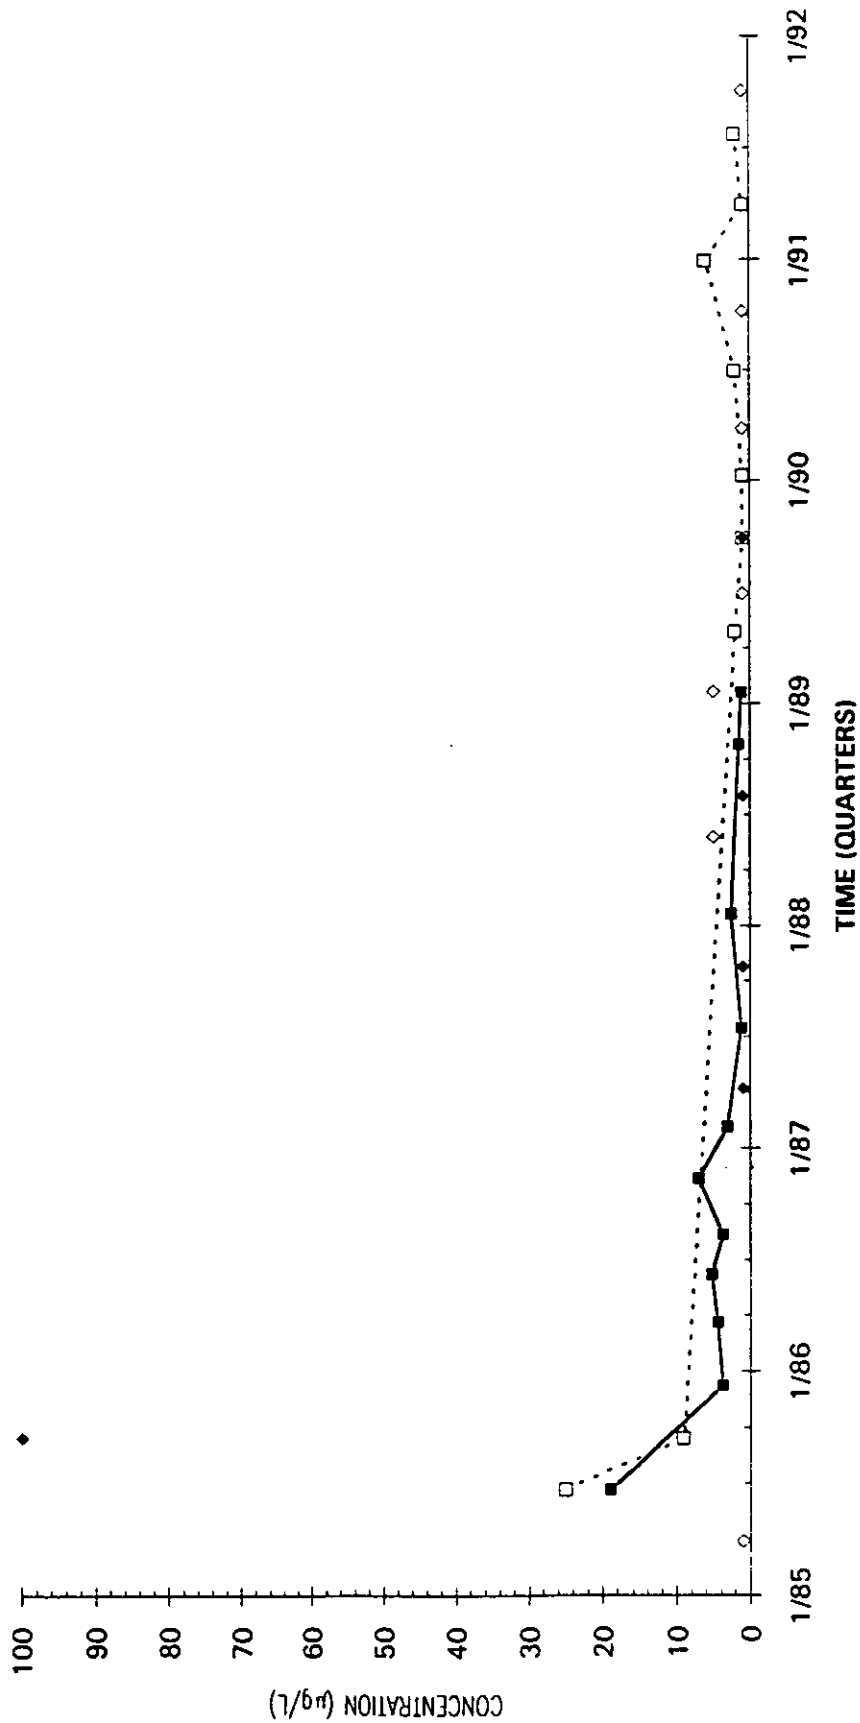

Time Series Plot of Tetrachloroethylene Concentrations Well MSB 39A

- M-Area Lab
- Contract Lab
- M-Area Lab Detection Limit
- Contract Lab Detection Limit
- M-Area Lab Mean
- - - - - Contract Lab Mean