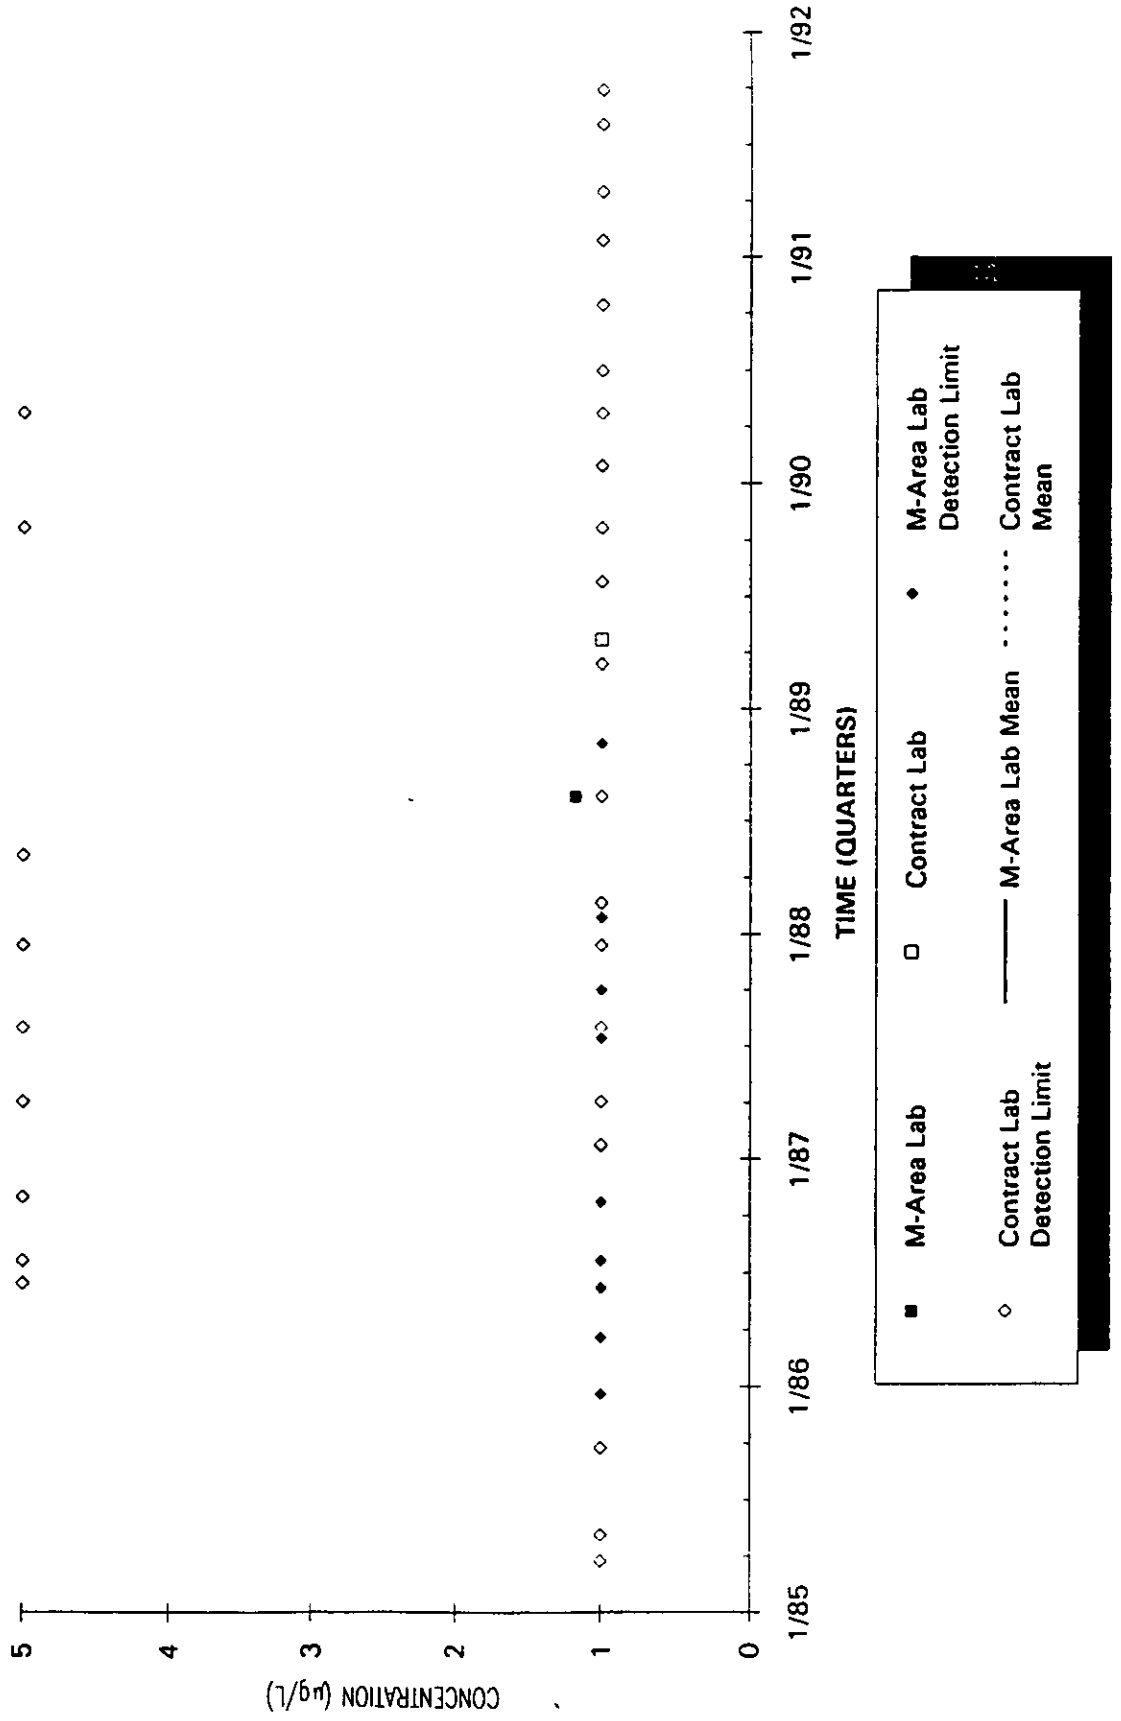

Time Series Plot of Tetrachloroethylene Concentrations Well MSB 29B