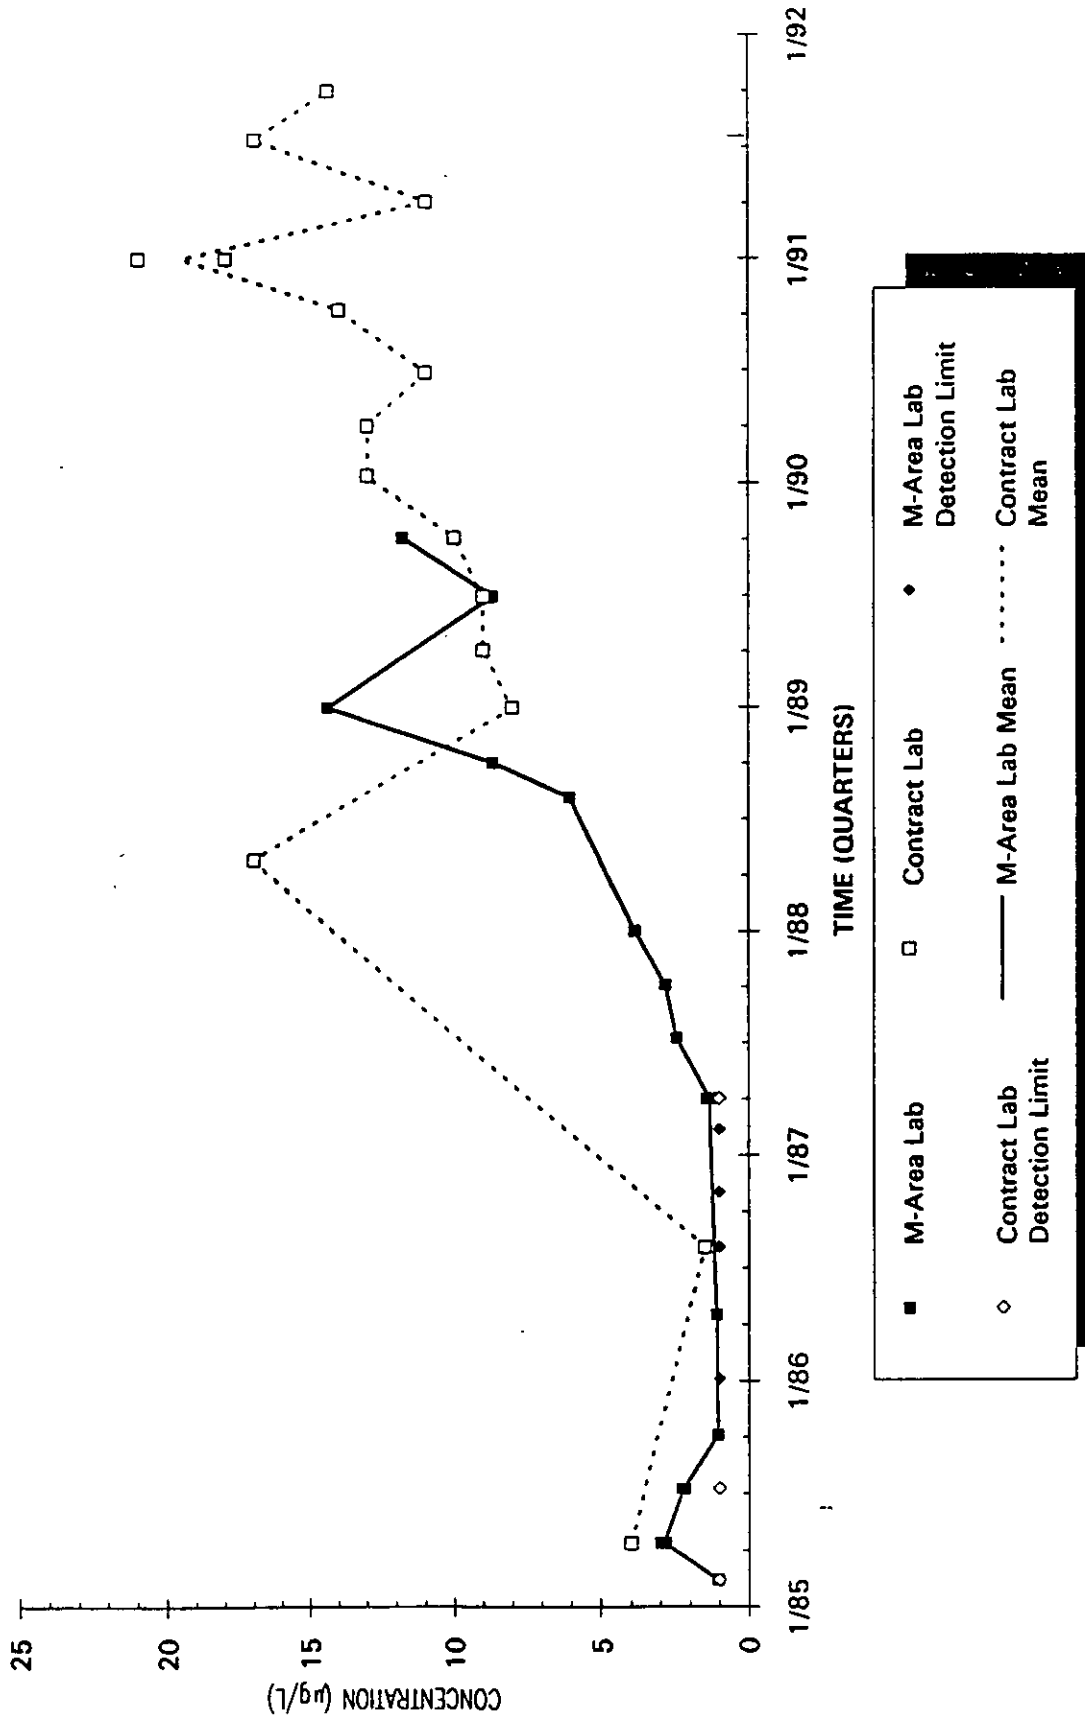

Time Series Plot of Trichloroethylene Concentrations Well MSB 10A