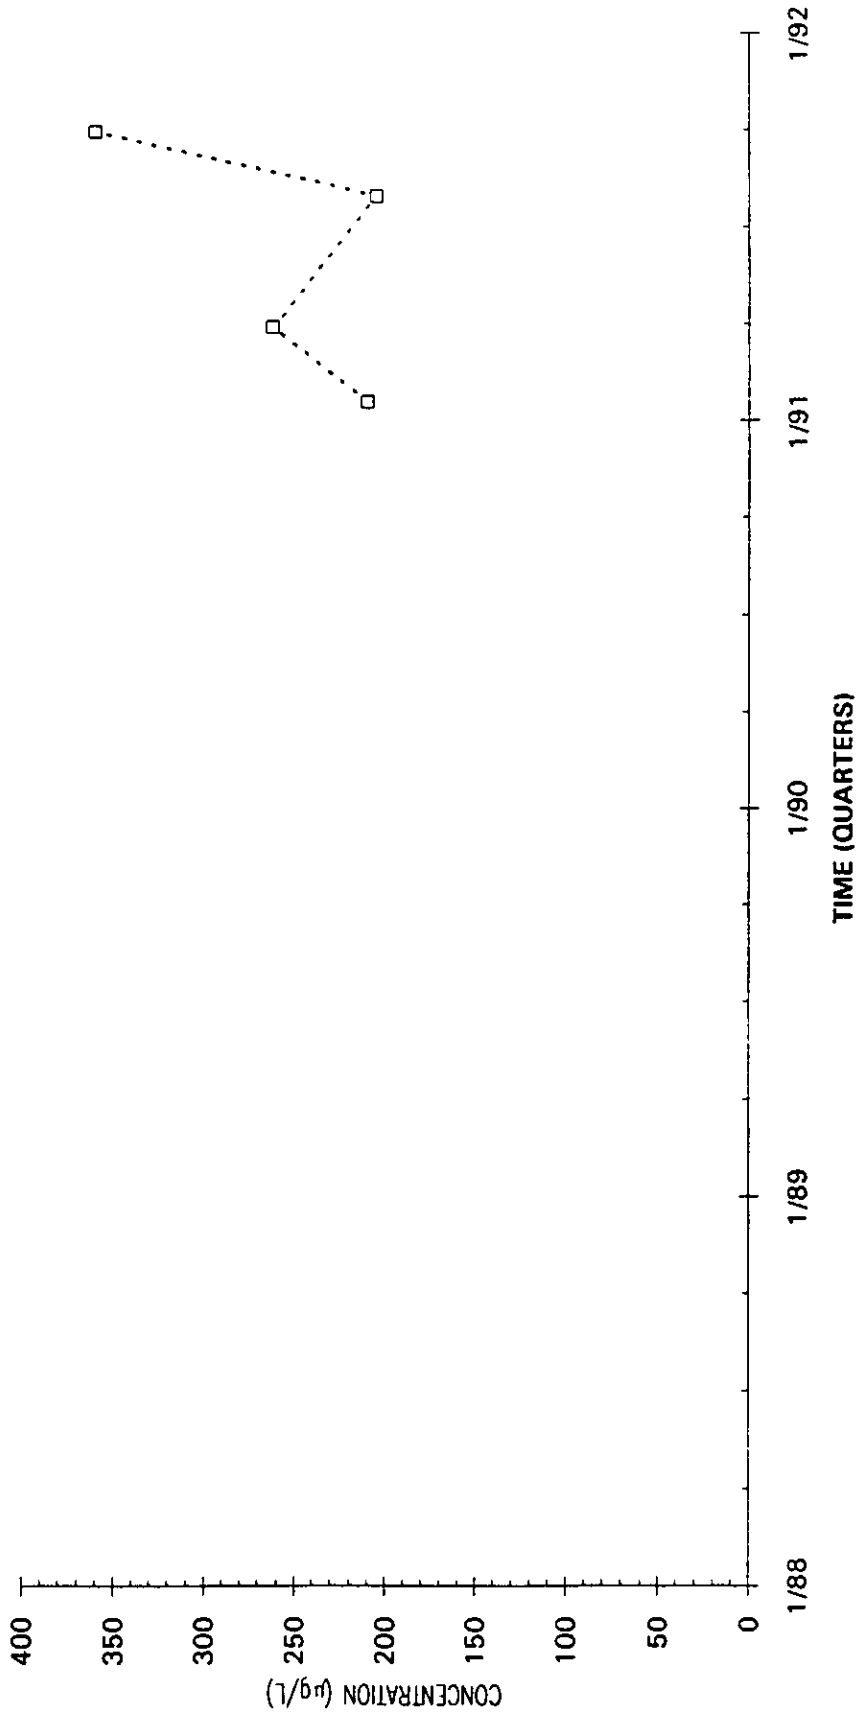

Time Series Plot of Tetrachloroethylene Concentrations Well MSB 8C

- M-Area Lab
- Contract Lab
- M-Area Lab Mean
- Contract Lab Mean
- M-Area Lab Detection Limit
- Contract Lab Detection Limit