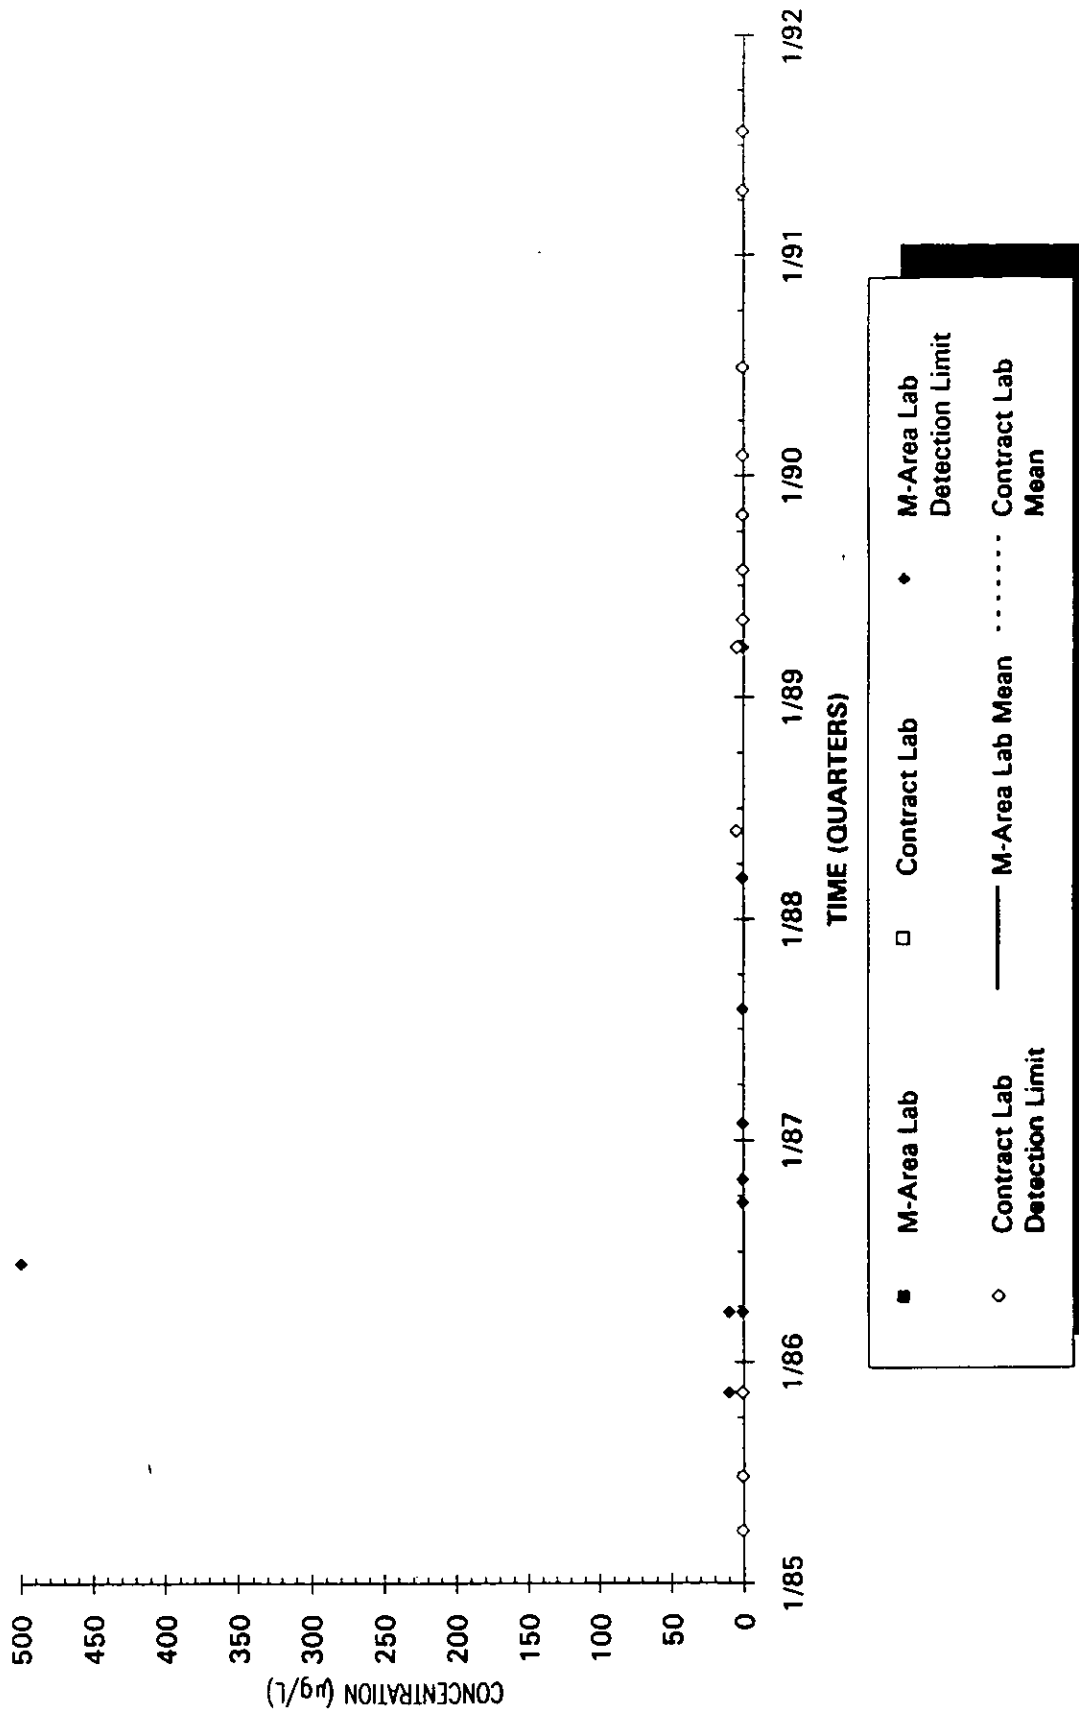

Time Series Plot of Trichloroethylene Concentrations Well MSB 40D