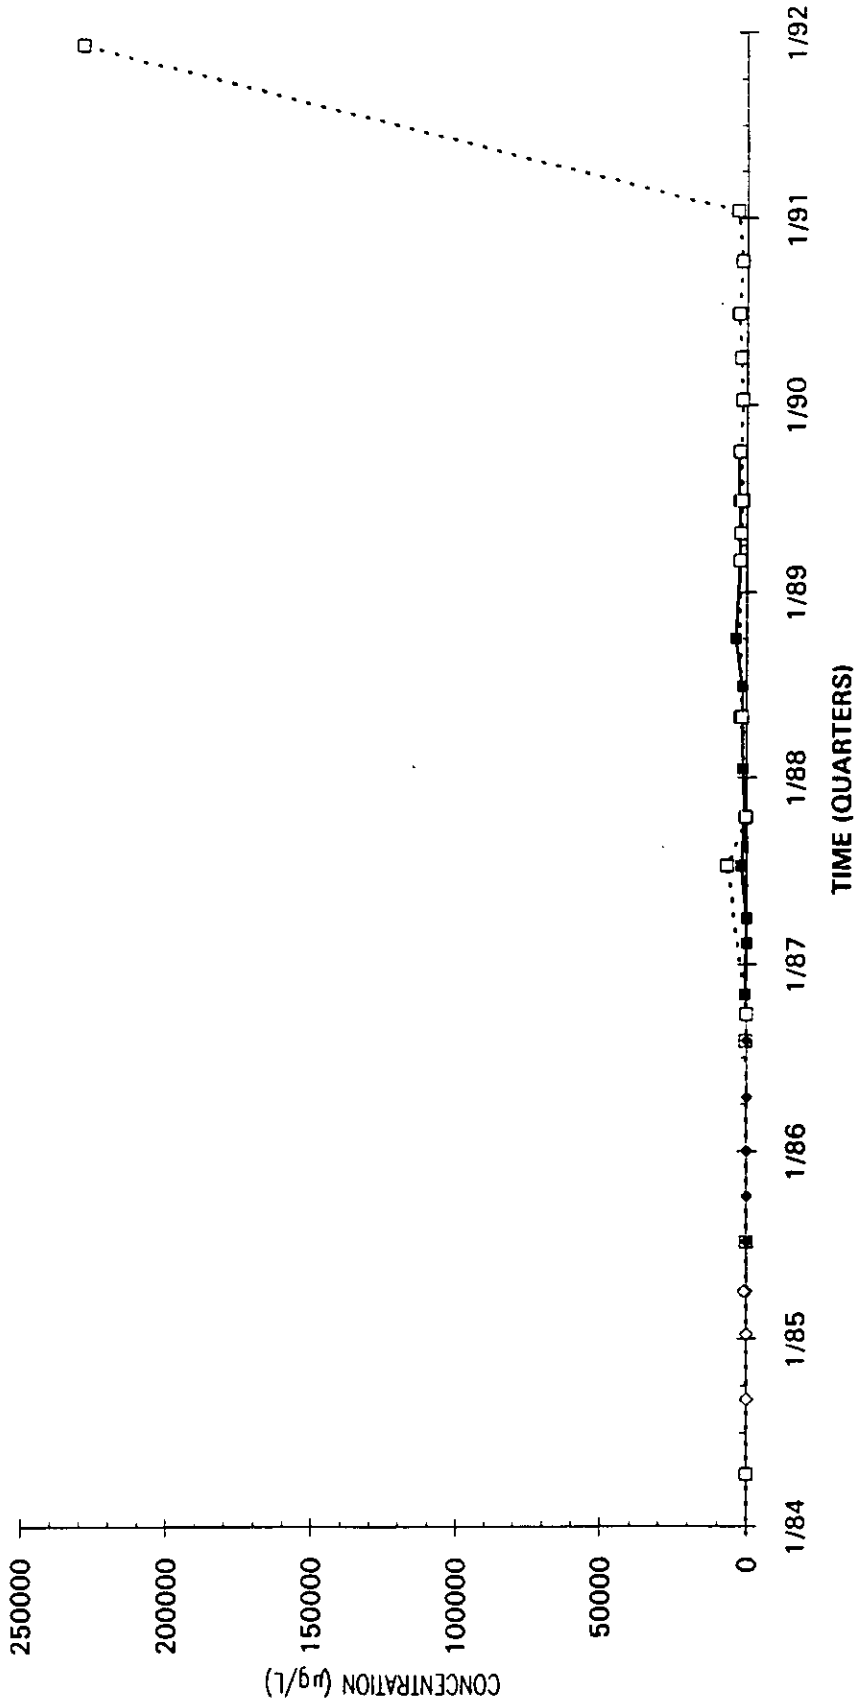

Time Series Plot of Tetrachloroethylene Concentrations Well MSB 9A