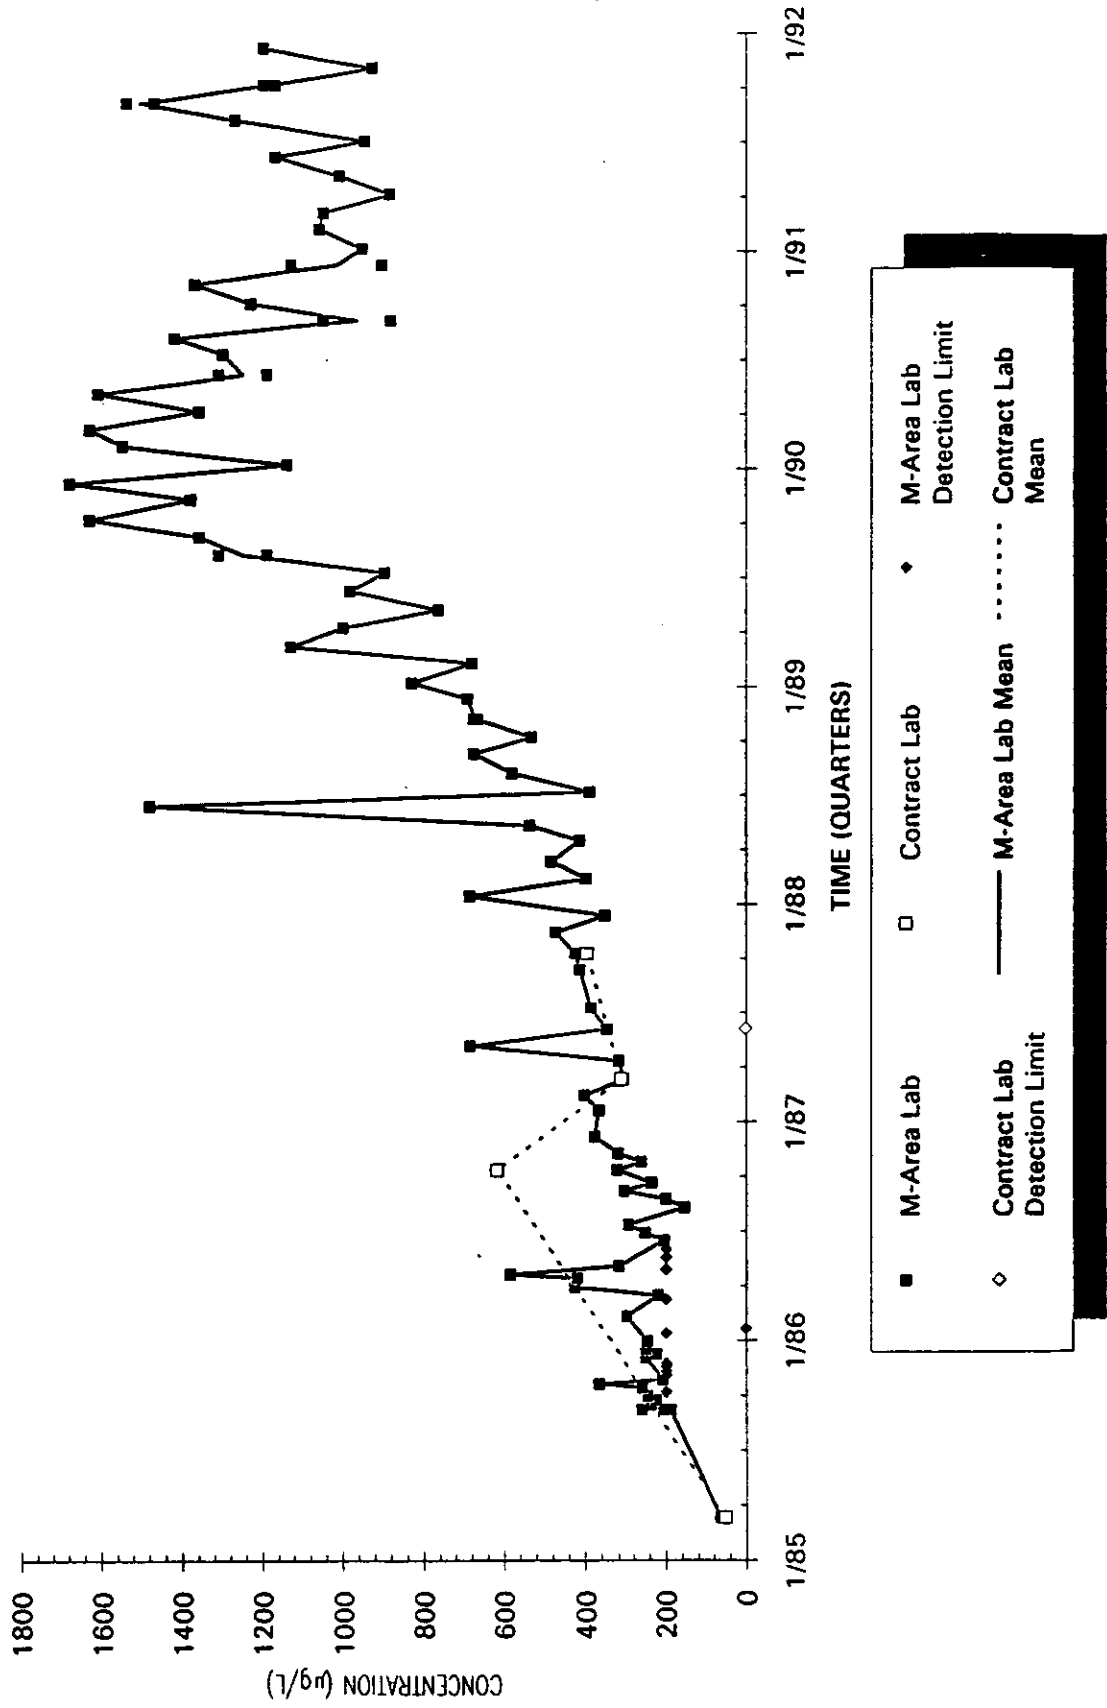

Time Series Plot of Tetrachloroethylene Concentrations Well RWM 5