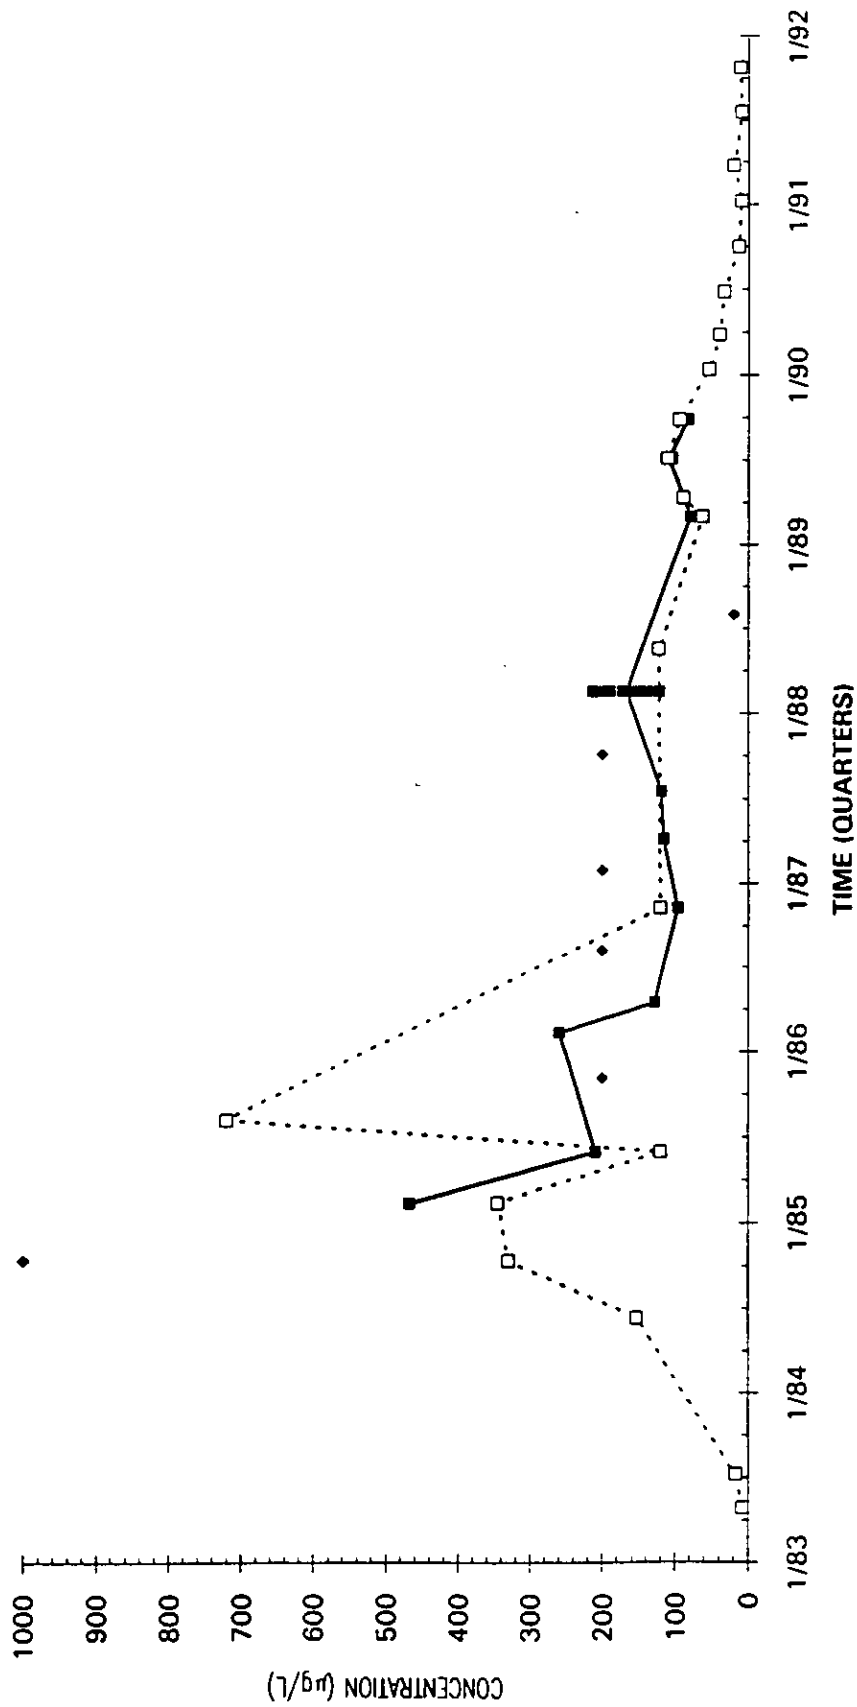

Time Series Plot of Tetrachloroethylene Concentrations Well MSB 19C

- M-Area Lab Detection Limit
- Contract Lab Detection Limit
- Contract Lab Mean
- ..... Contract Lab Mean