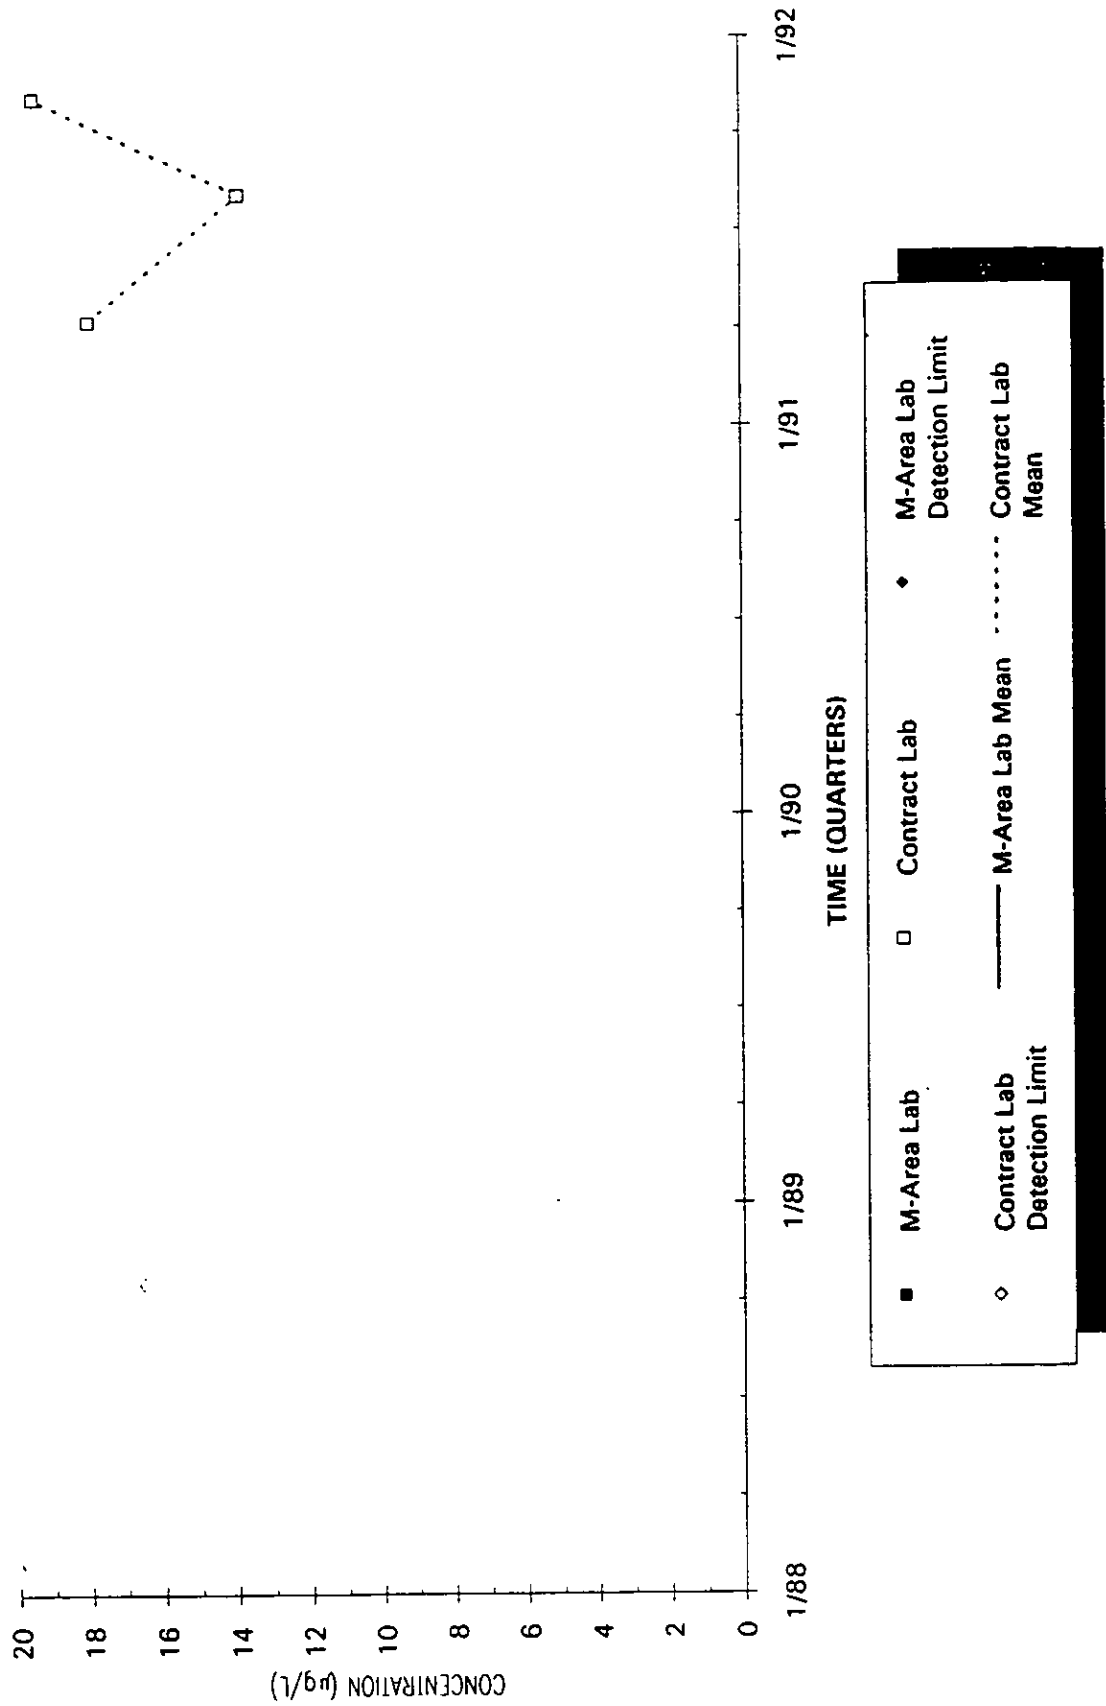

Time Series Plot of Tetrachloroethylene Concentrations Well MSB 70D