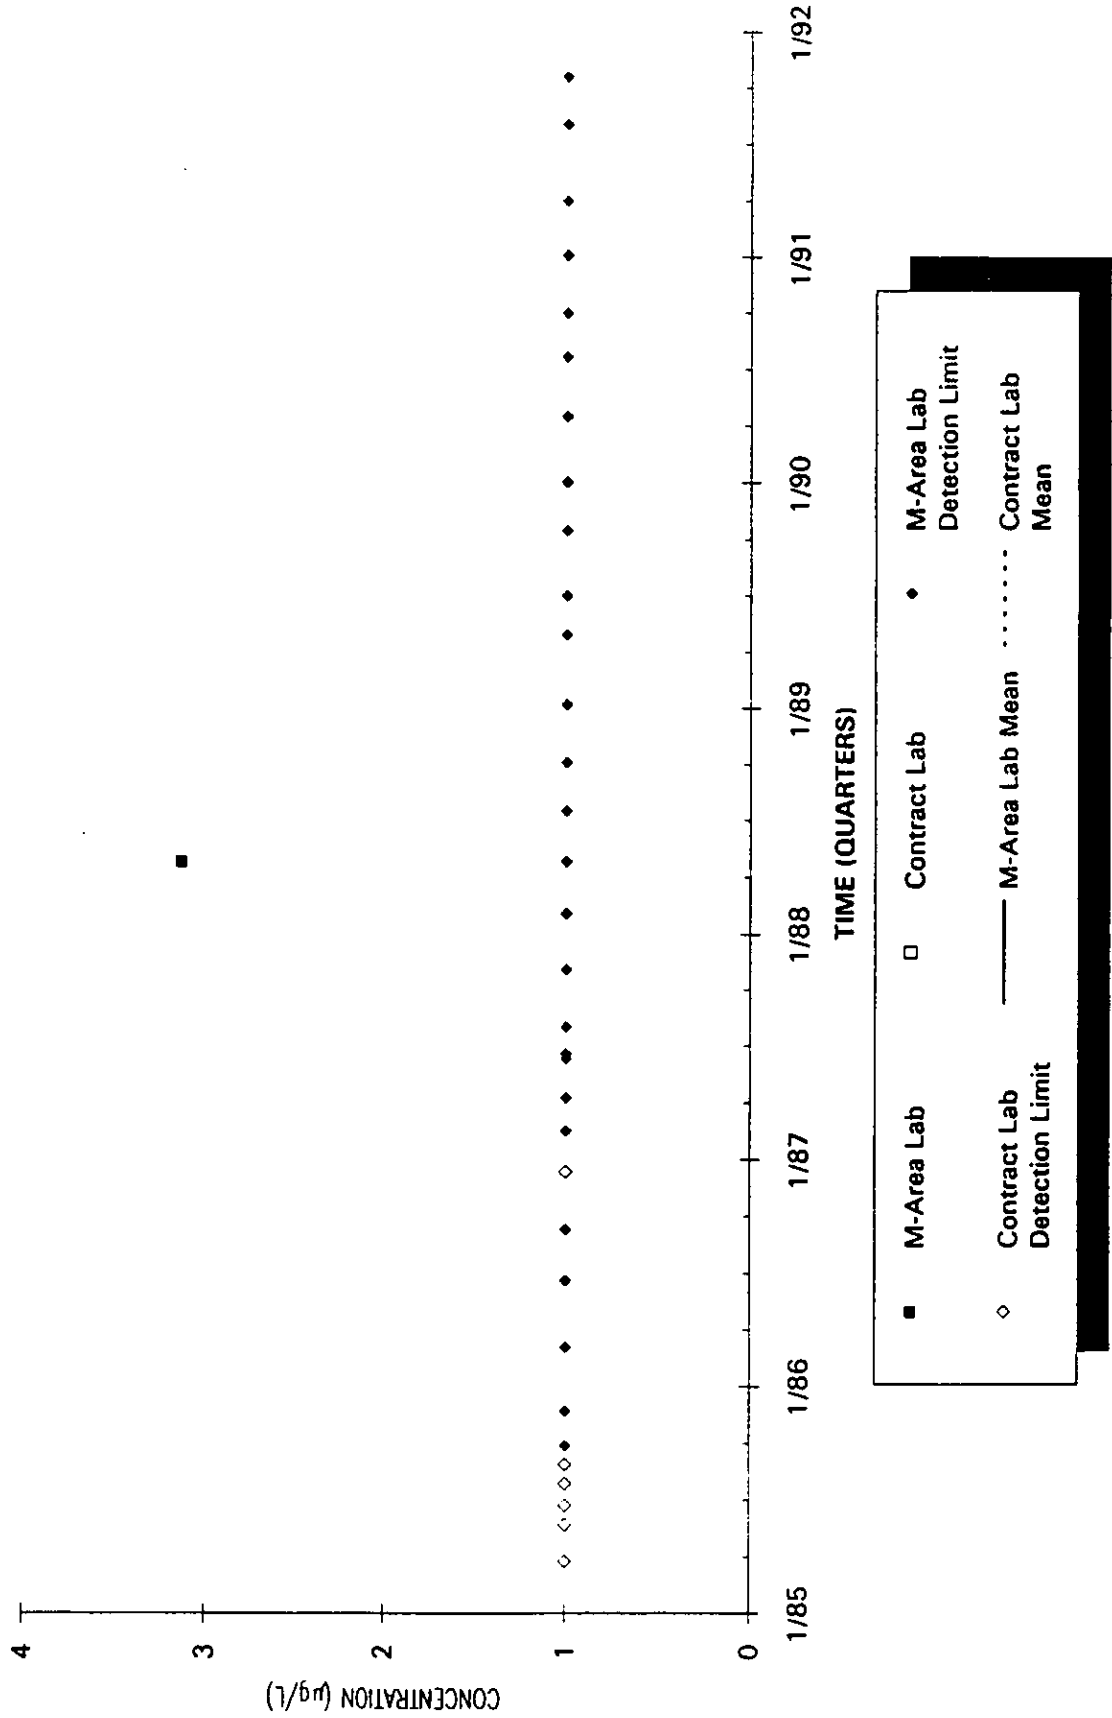

Time Series Plot of Tetrachloroethylene Concentrations Well MSB 41TA