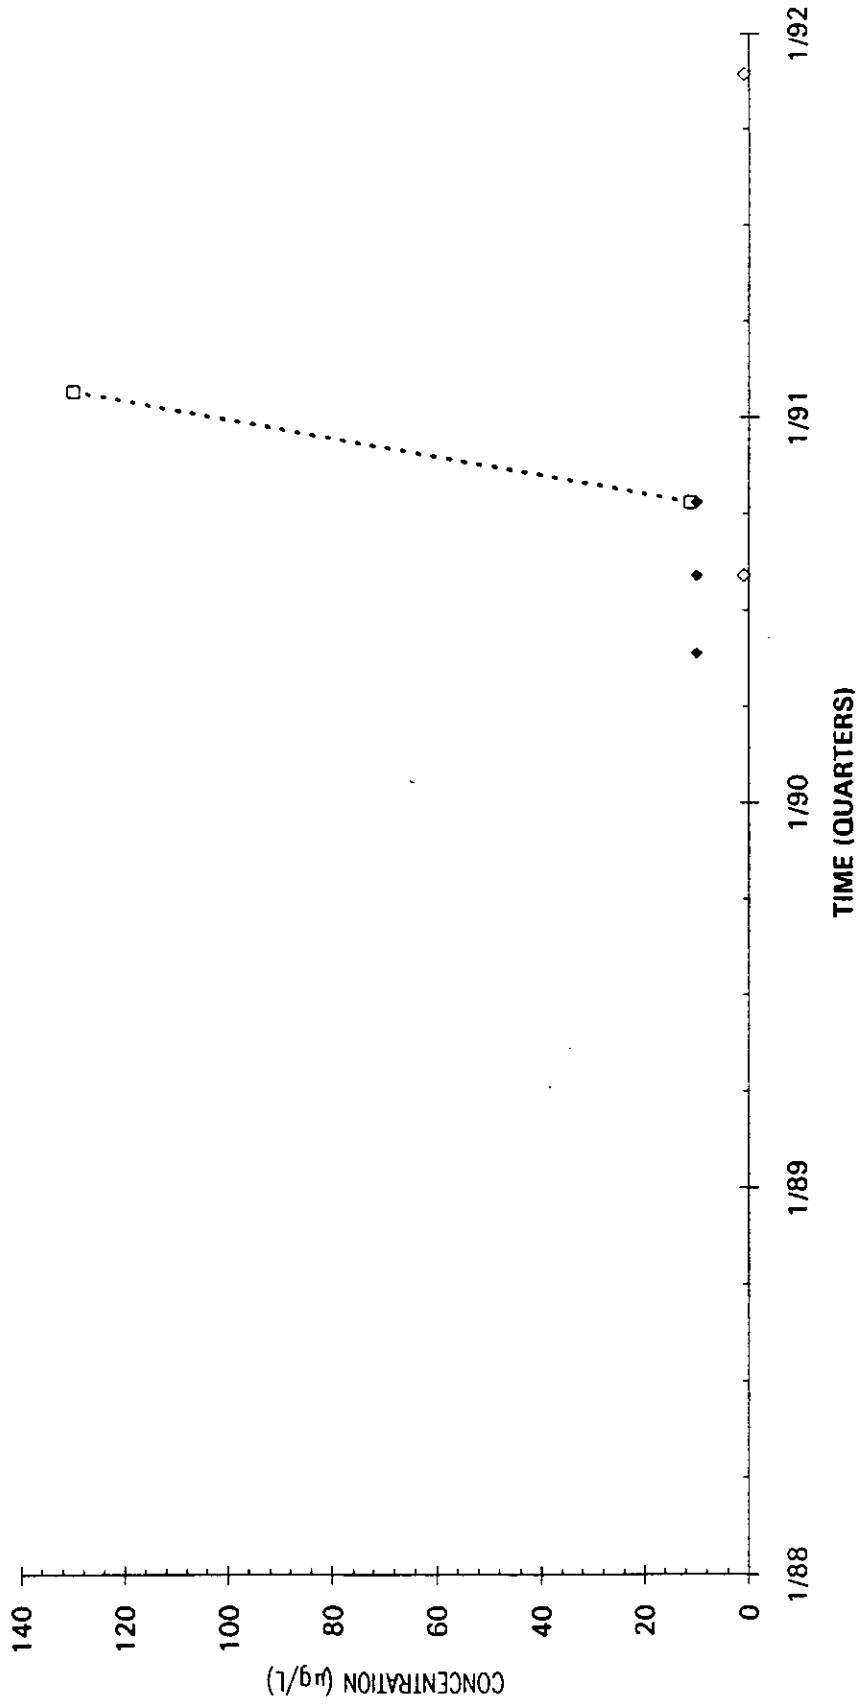

Time Series Plot of Tetrachloroethylene Concentrations Well MSB 48B

■ M-Area Lab
□ Contract Lab
◇ Contract Lab
— M-Area Lab Mean
..... Contract Lab Mean
— Contract Lab Detection Limit
..... M-Area Lab Detection Limit