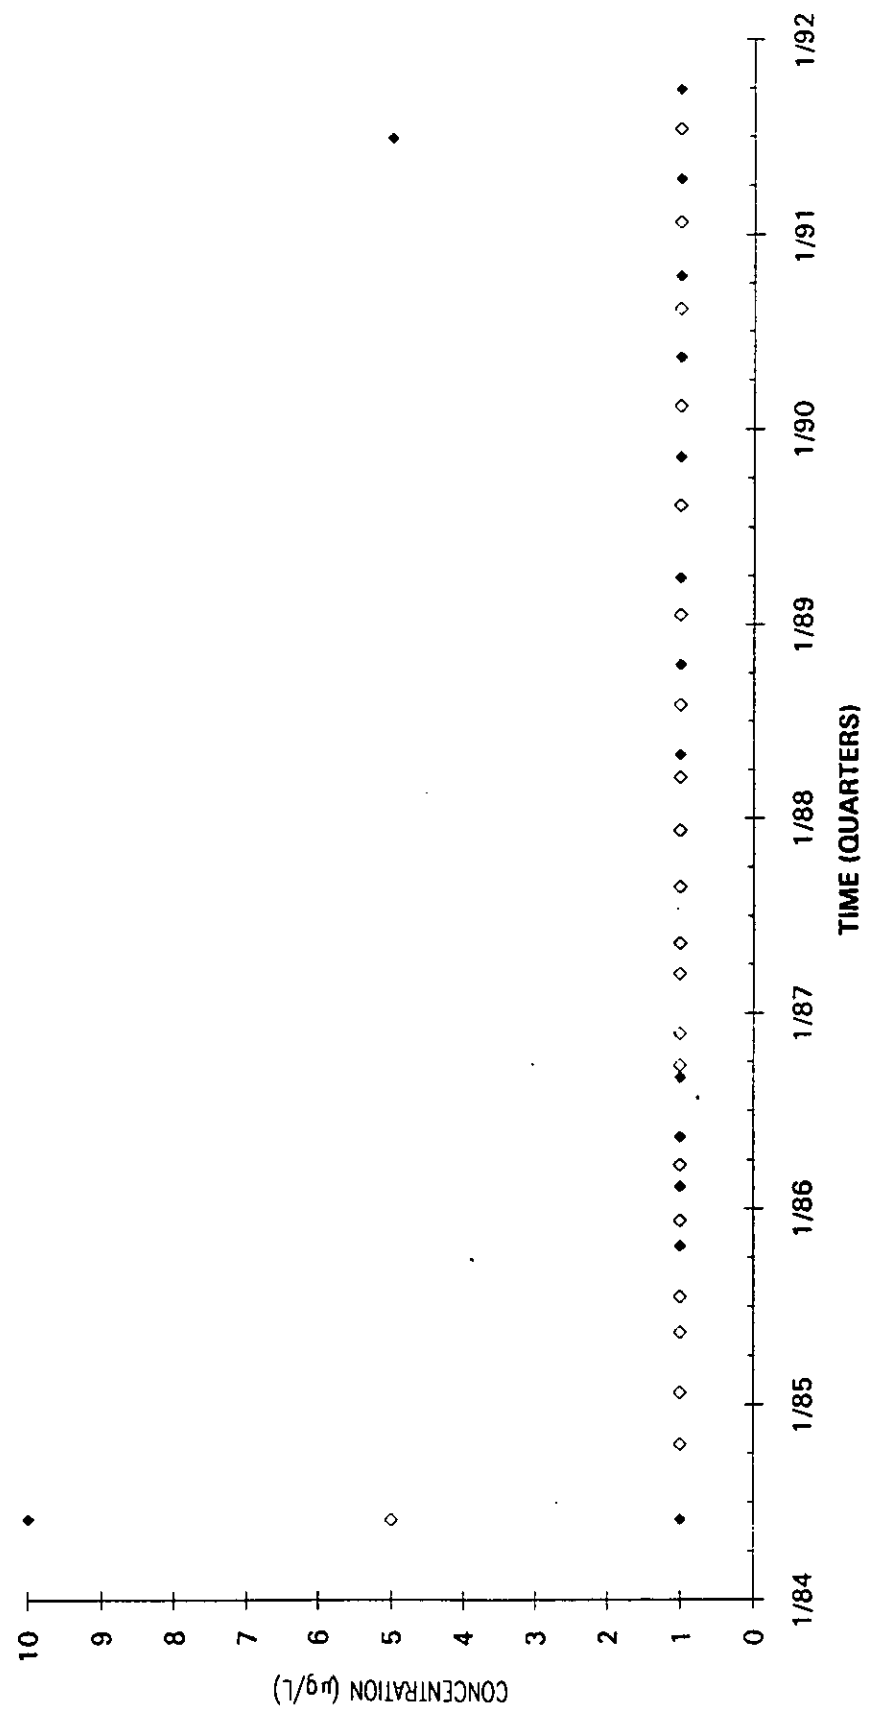

Time Series Plot of Tetrachloroethylene Concentrations Well SRW 13B