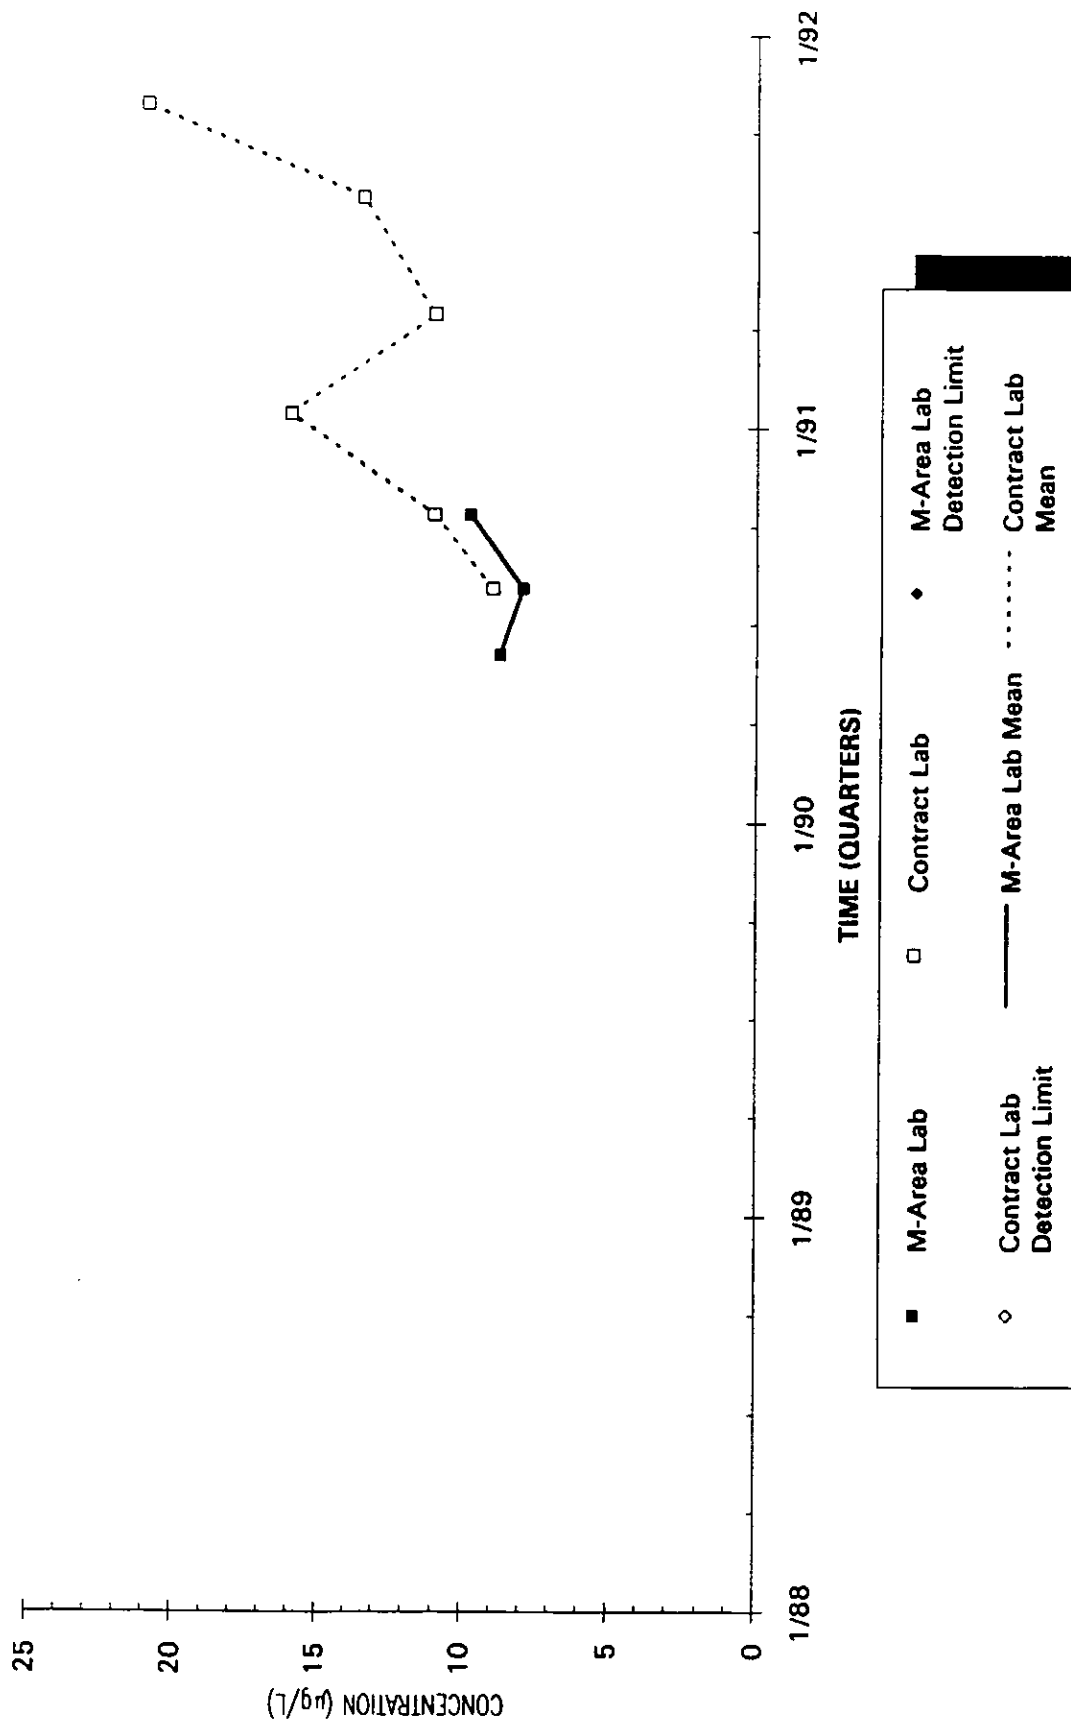

Time Series Plot of Trichloroethylene Concentrations Well MSB 47BB