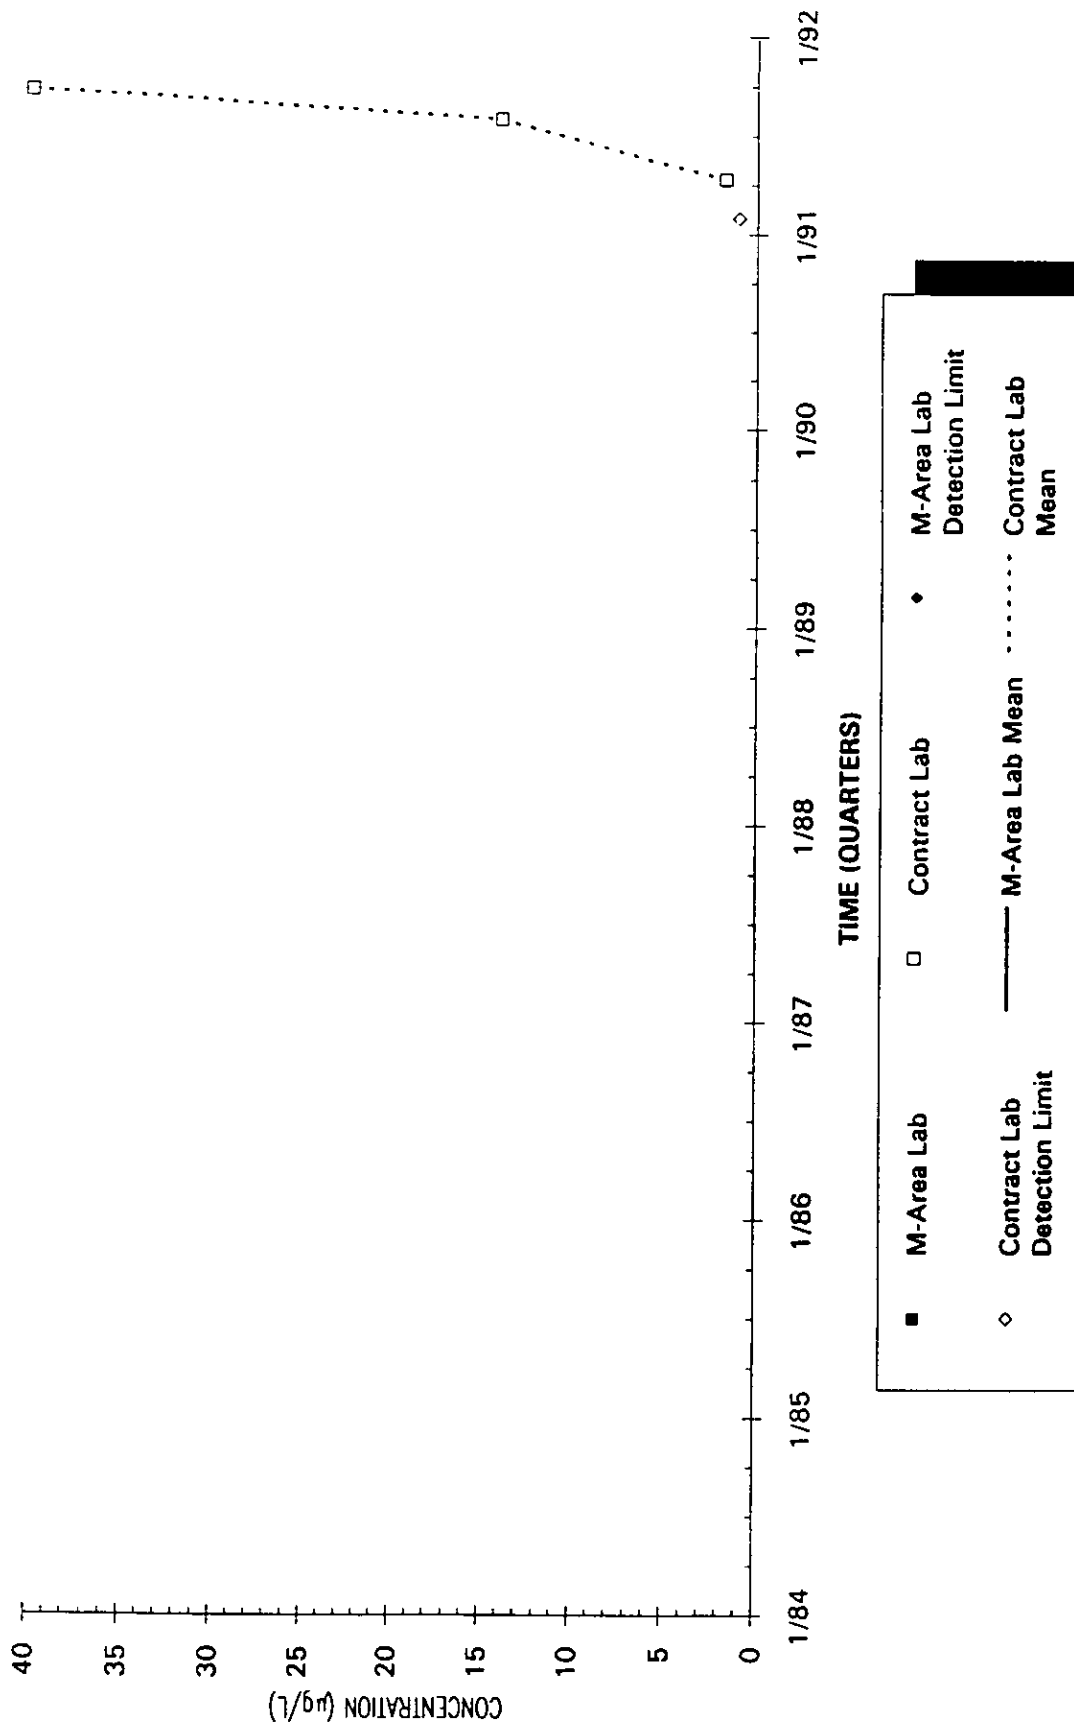

Time Series Plot of Trichloroethylene Concentrations Well MSB 82A