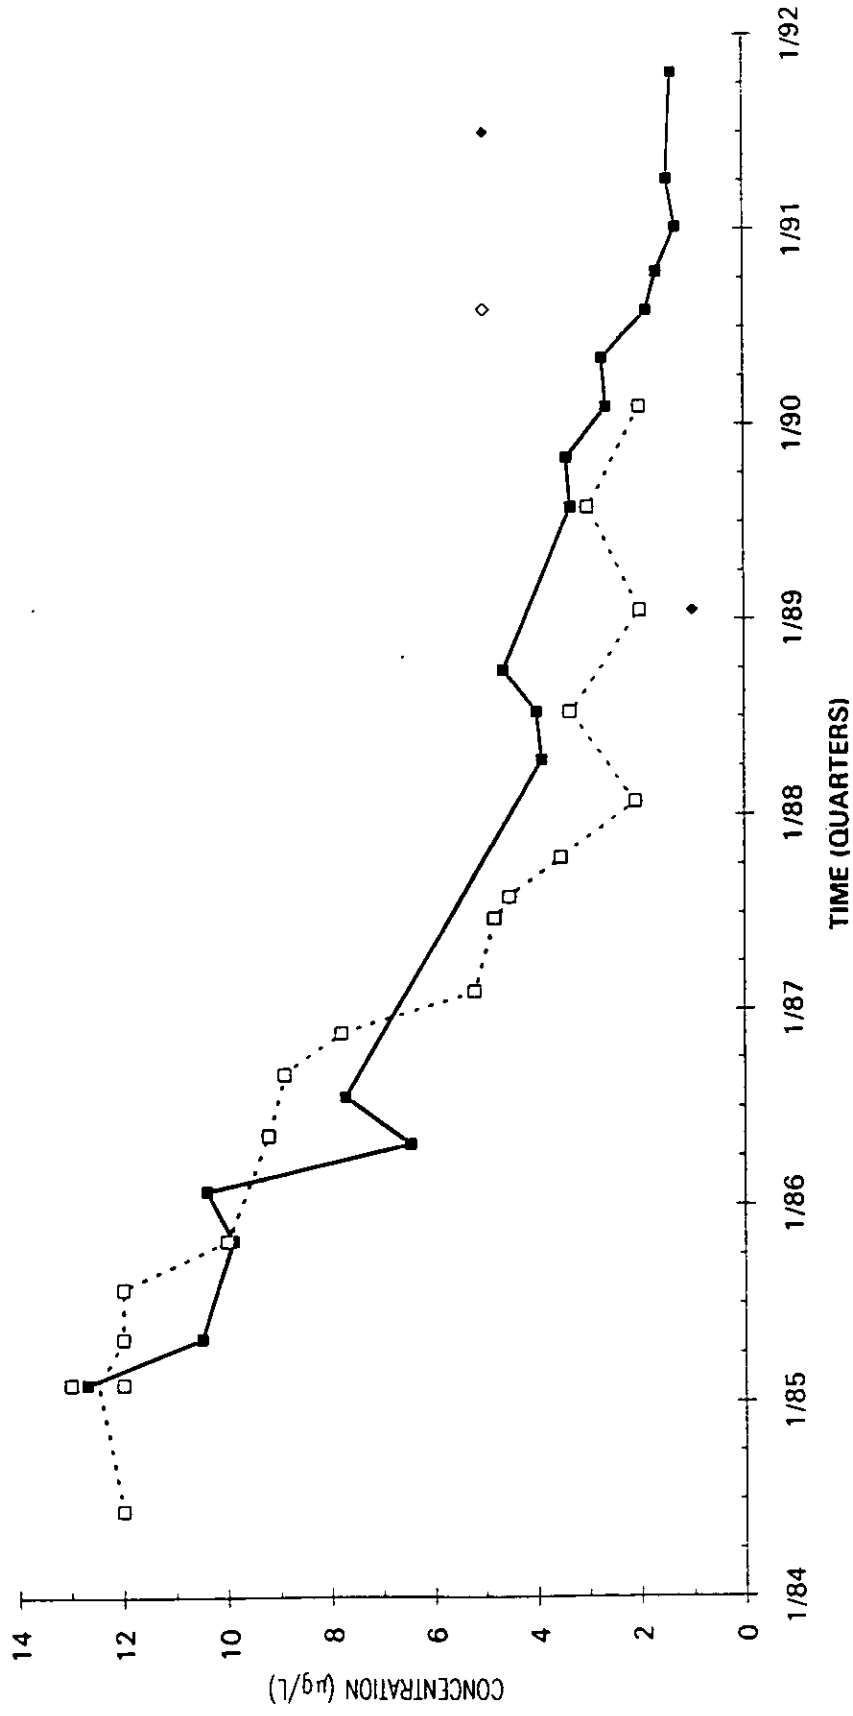

Time Series Plot of Tetrachloroethylene Concentrations Well ABW 1