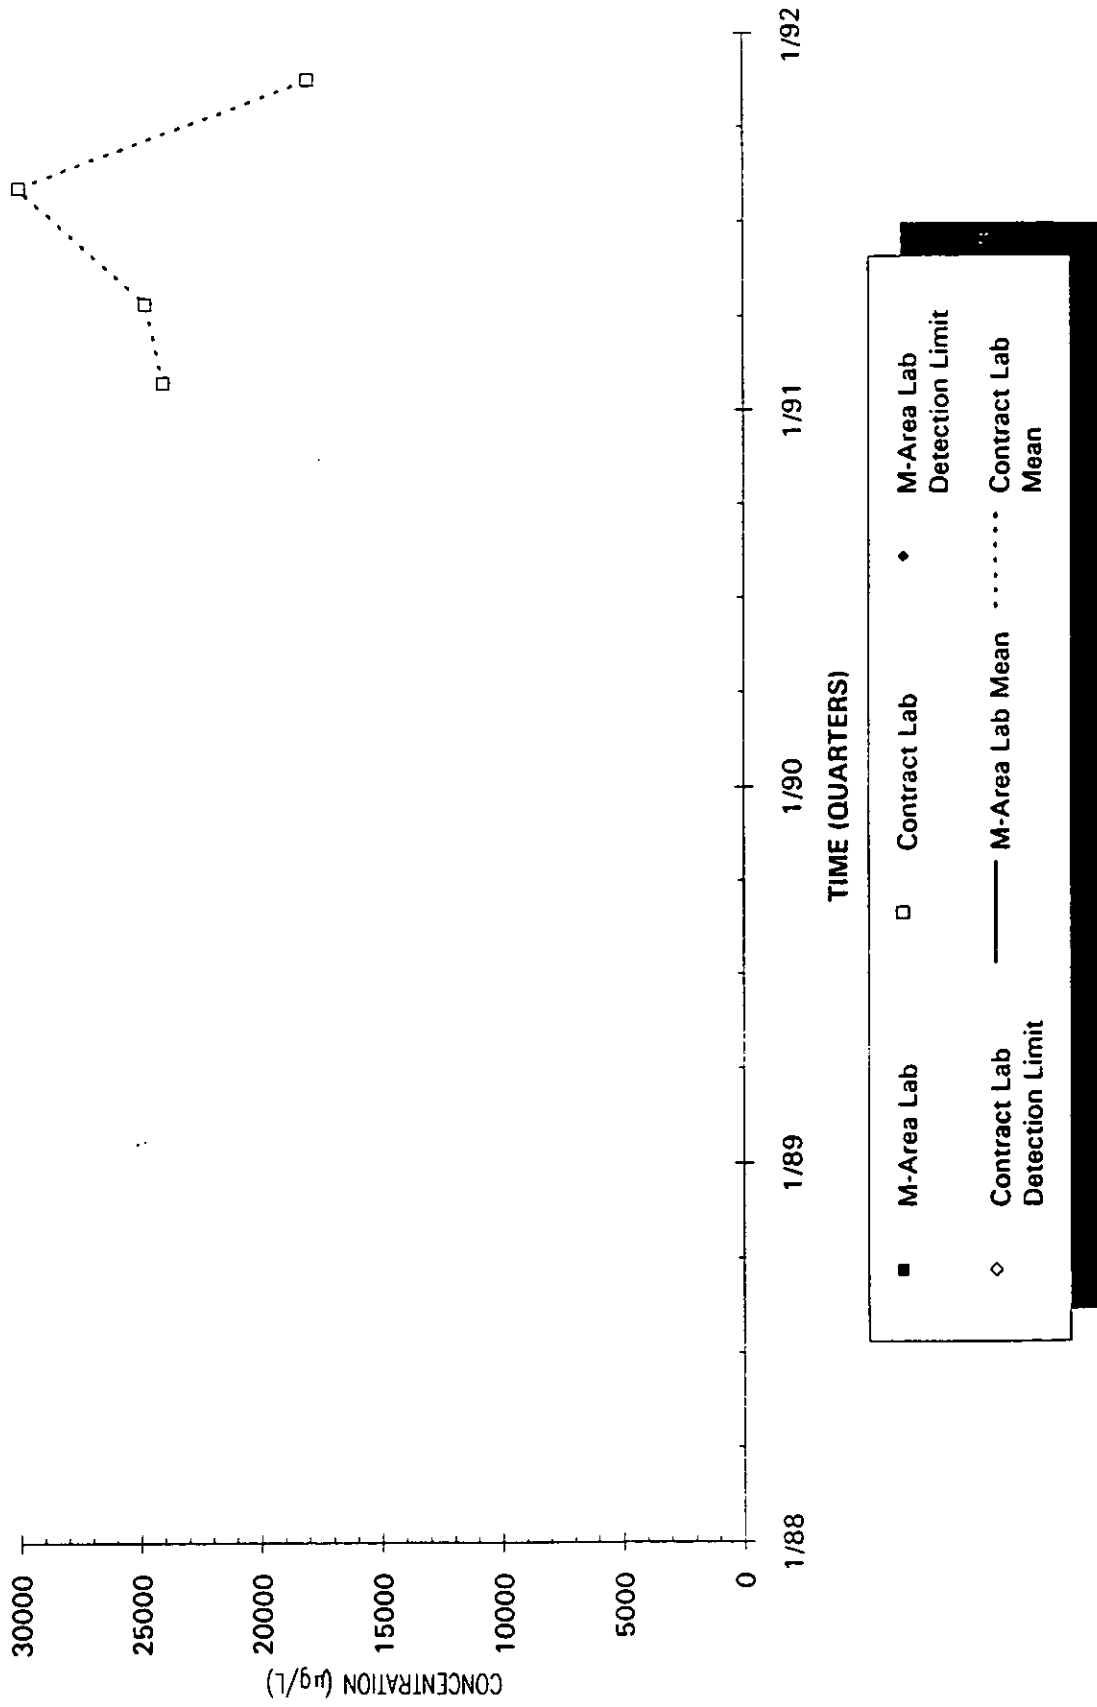

Time Series Plot of Tetrachloroethylene Concentrations Well MSB 59D