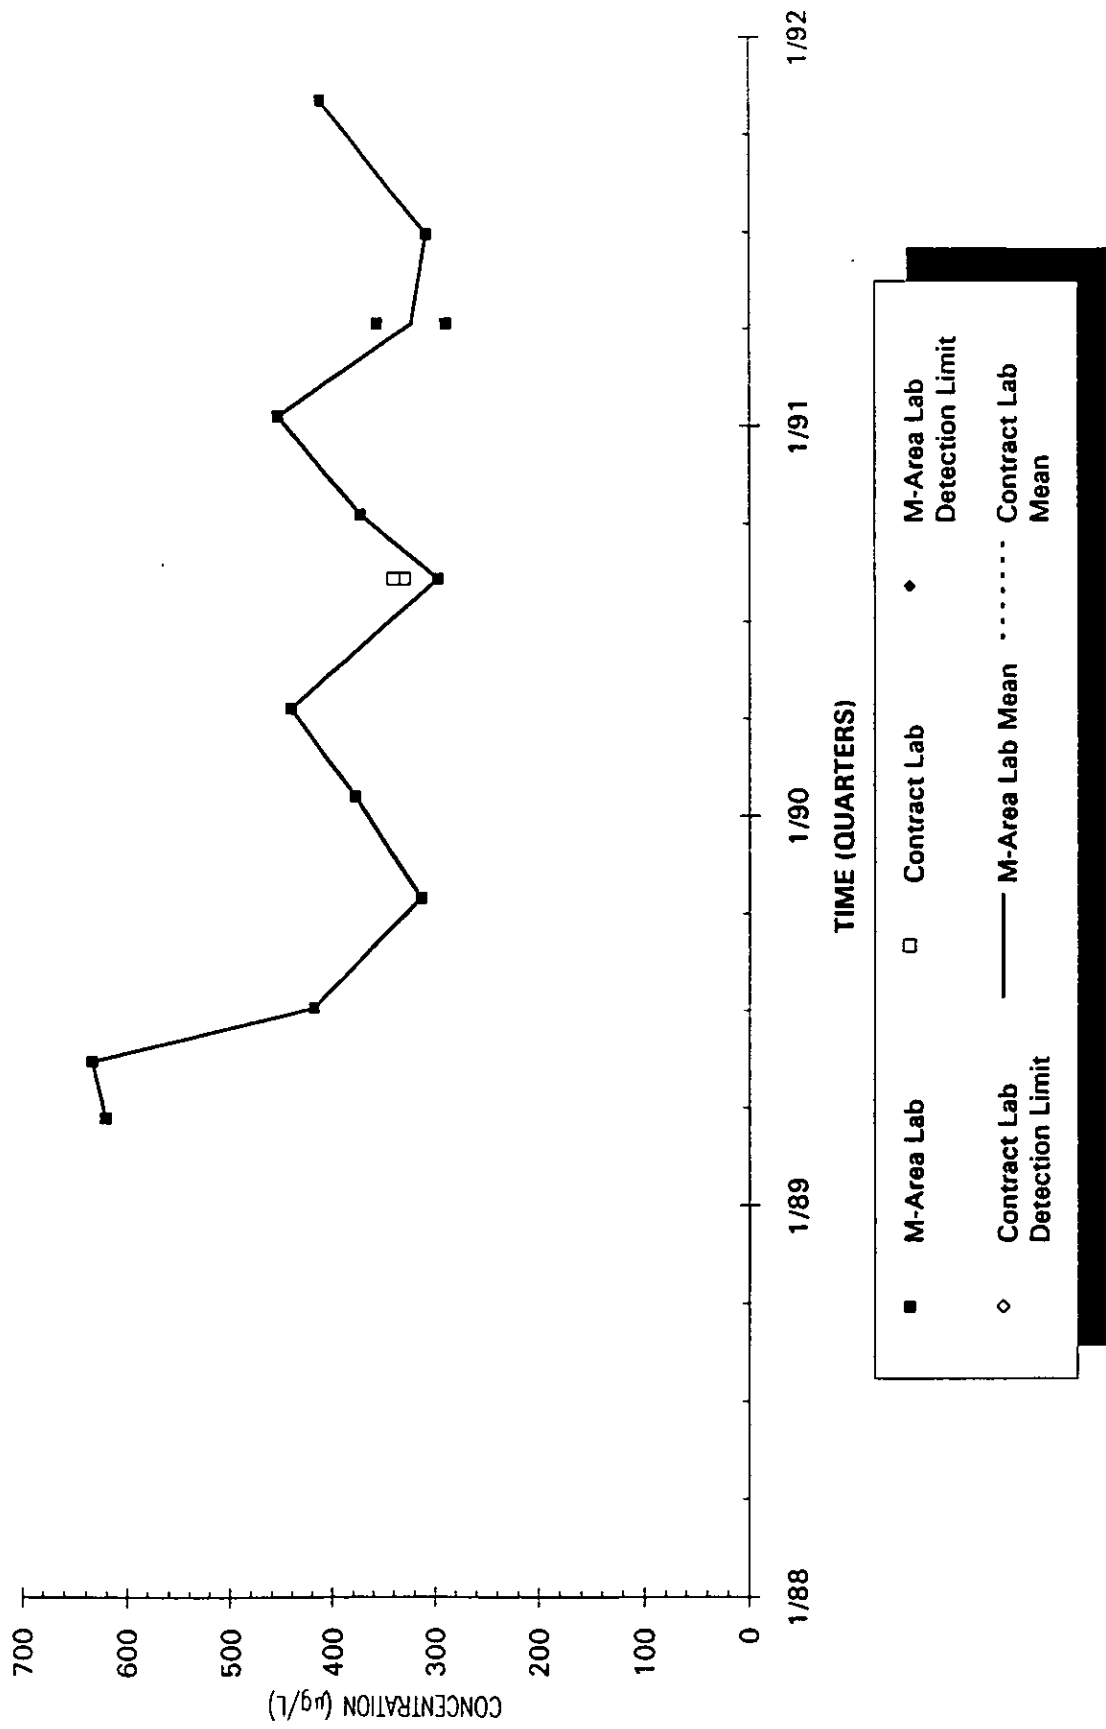

Time Series Plot of Tetrachloroethylene Concentrations Well MSB 70C