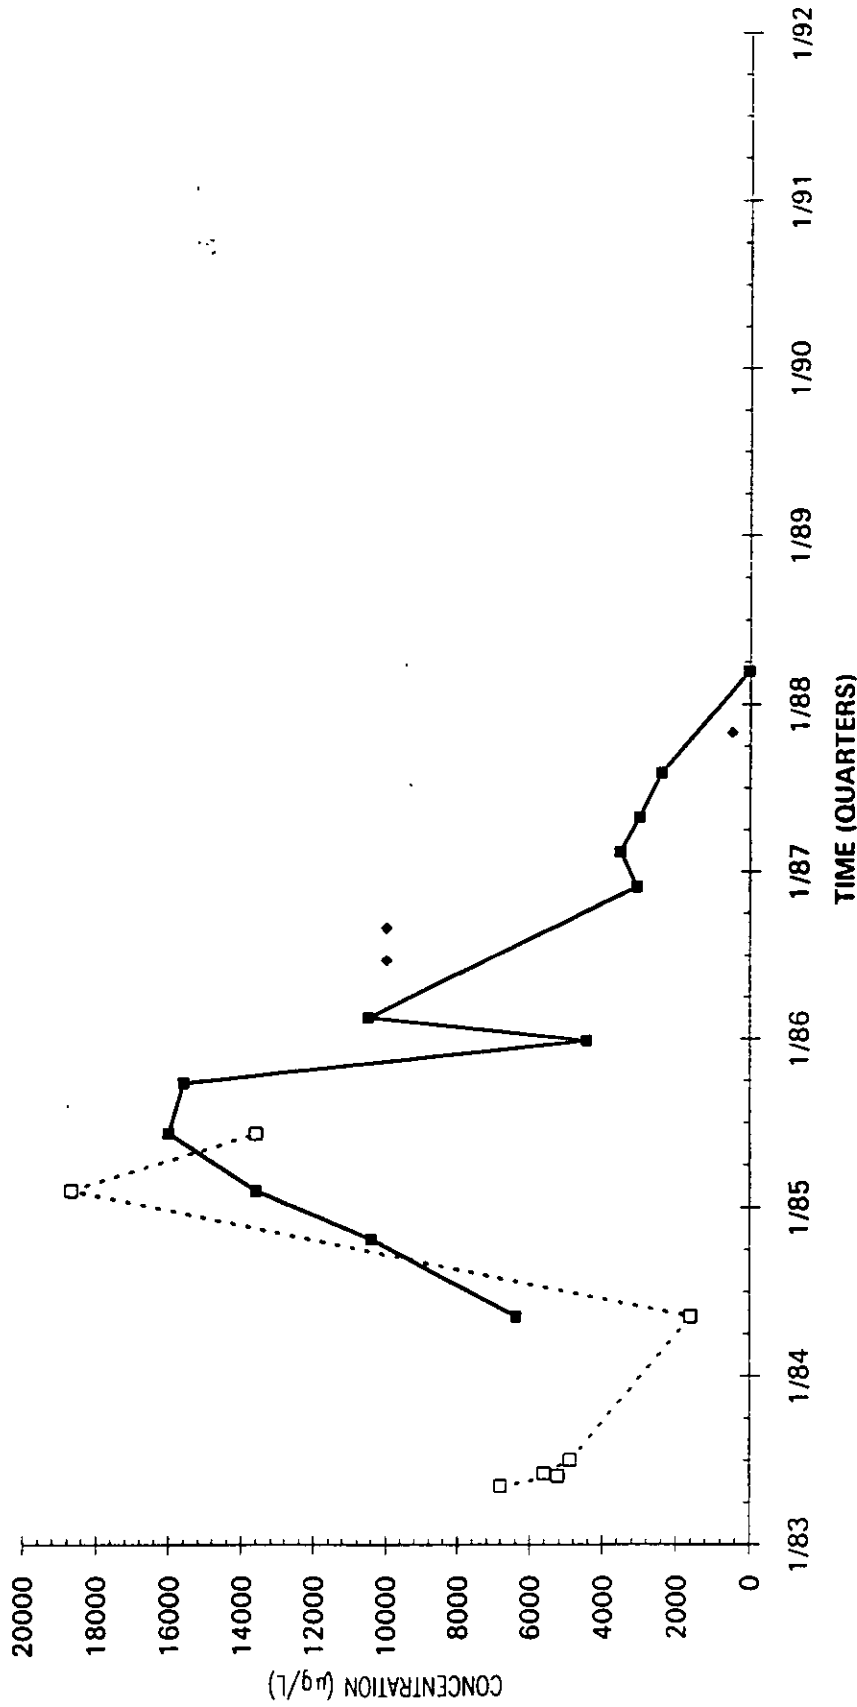

Time Series Plot of Tetrachloroethylene Concentrations Well MSB 23

- M-Area Lab
- Contract Lab
- M-Area Lab Detection Limit
- Contract Lab Detection Limit
- M-Area Lab Mean
- ..... Contract Lab Mean