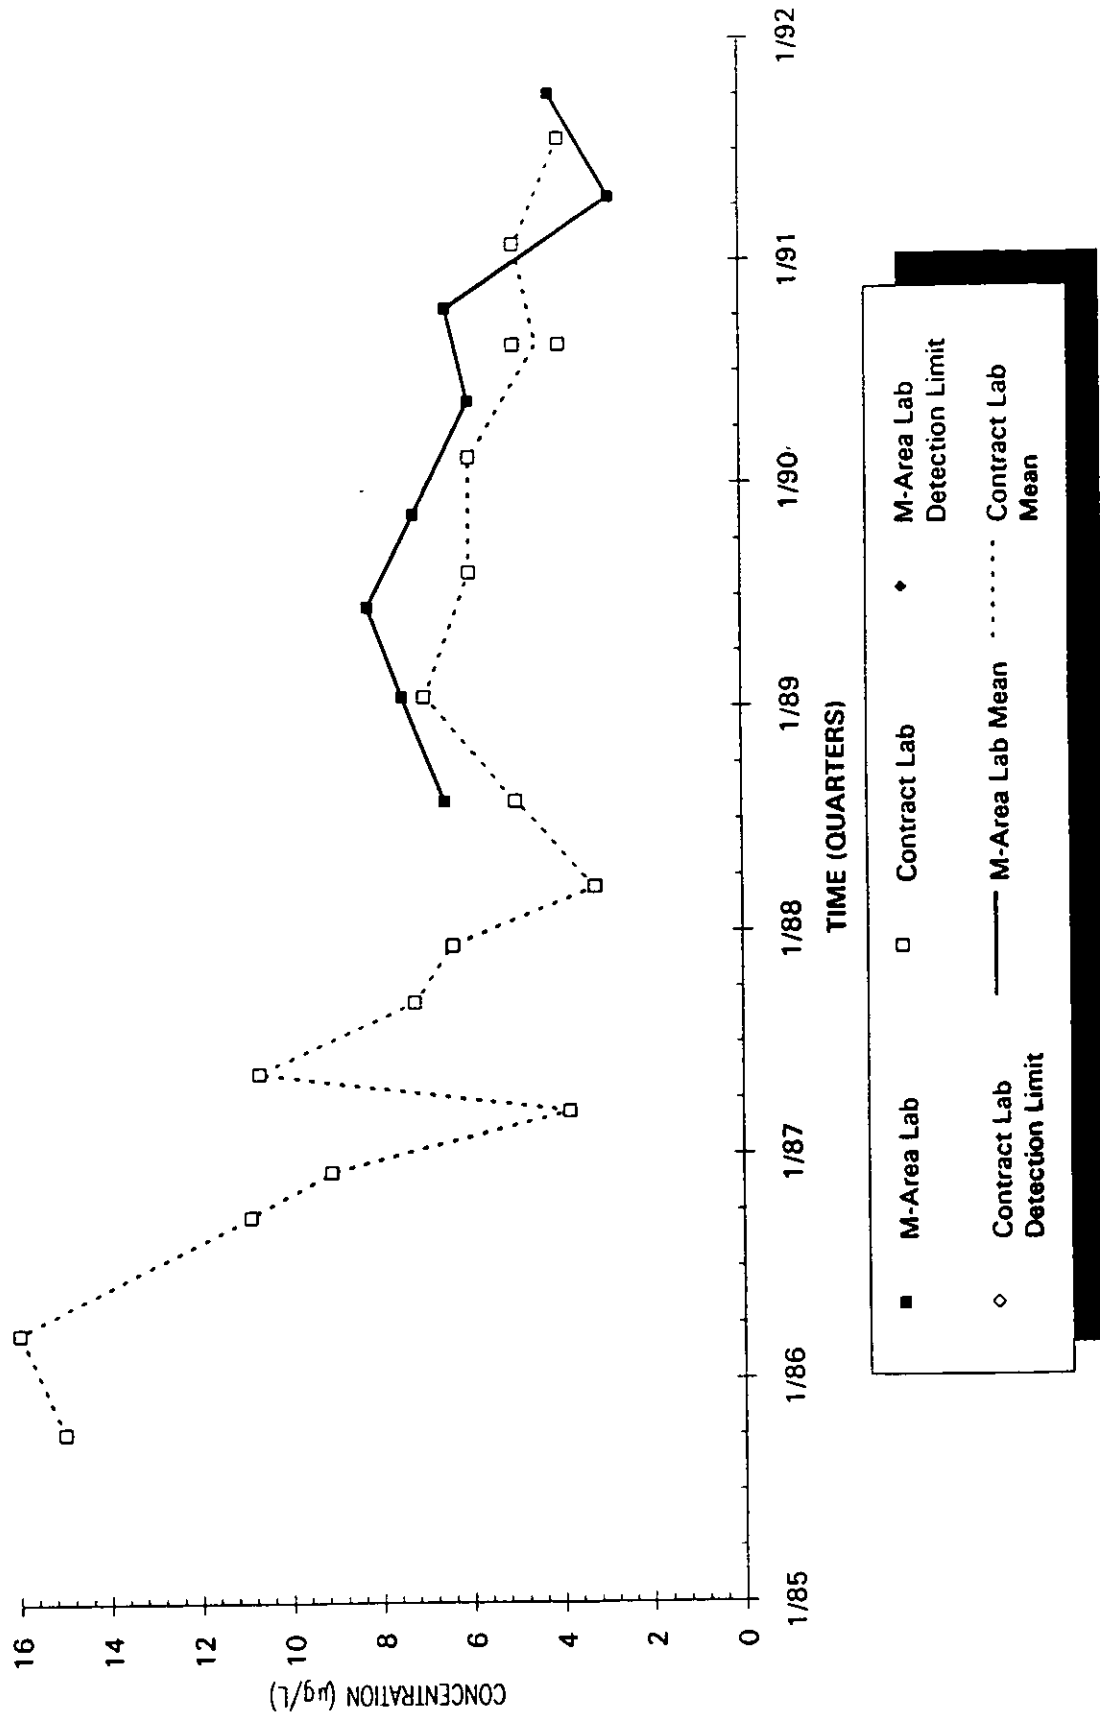

Time Series Plot of Trichloroethylene Concentrations Well SRW 11