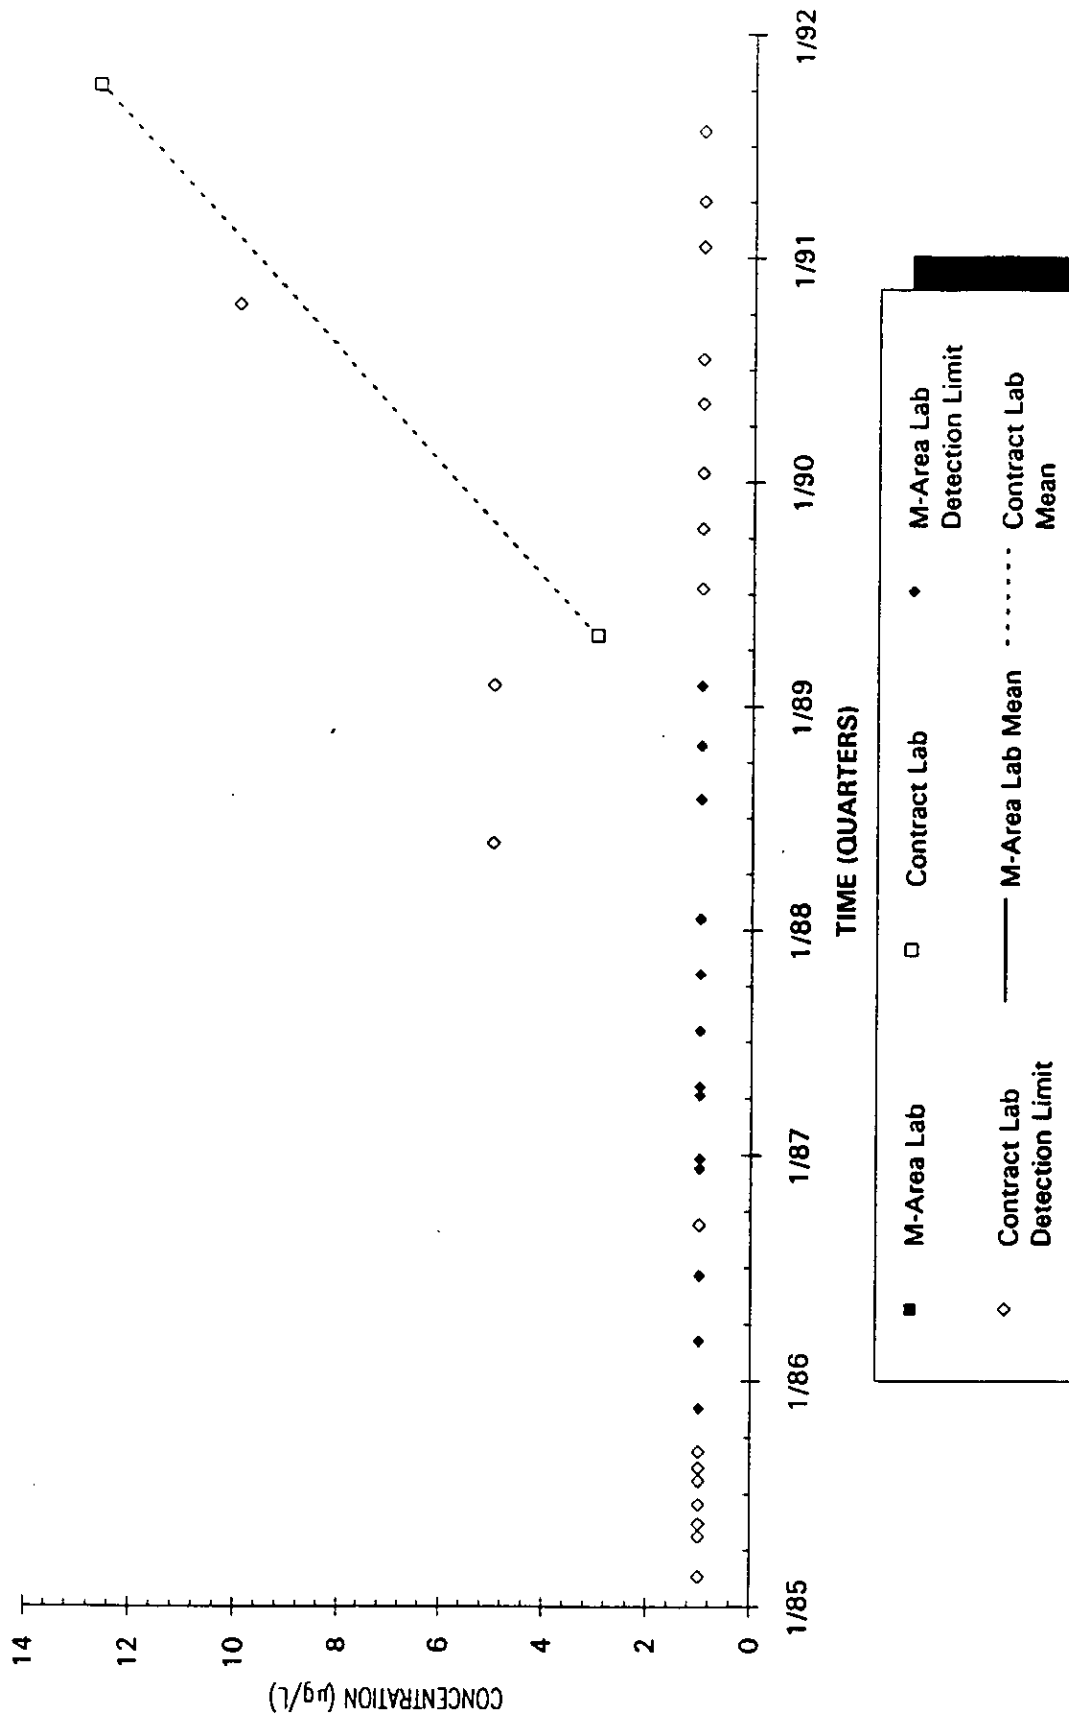

Time Series Plot of Trichloroethylene Concentrations Well MSB 21TA