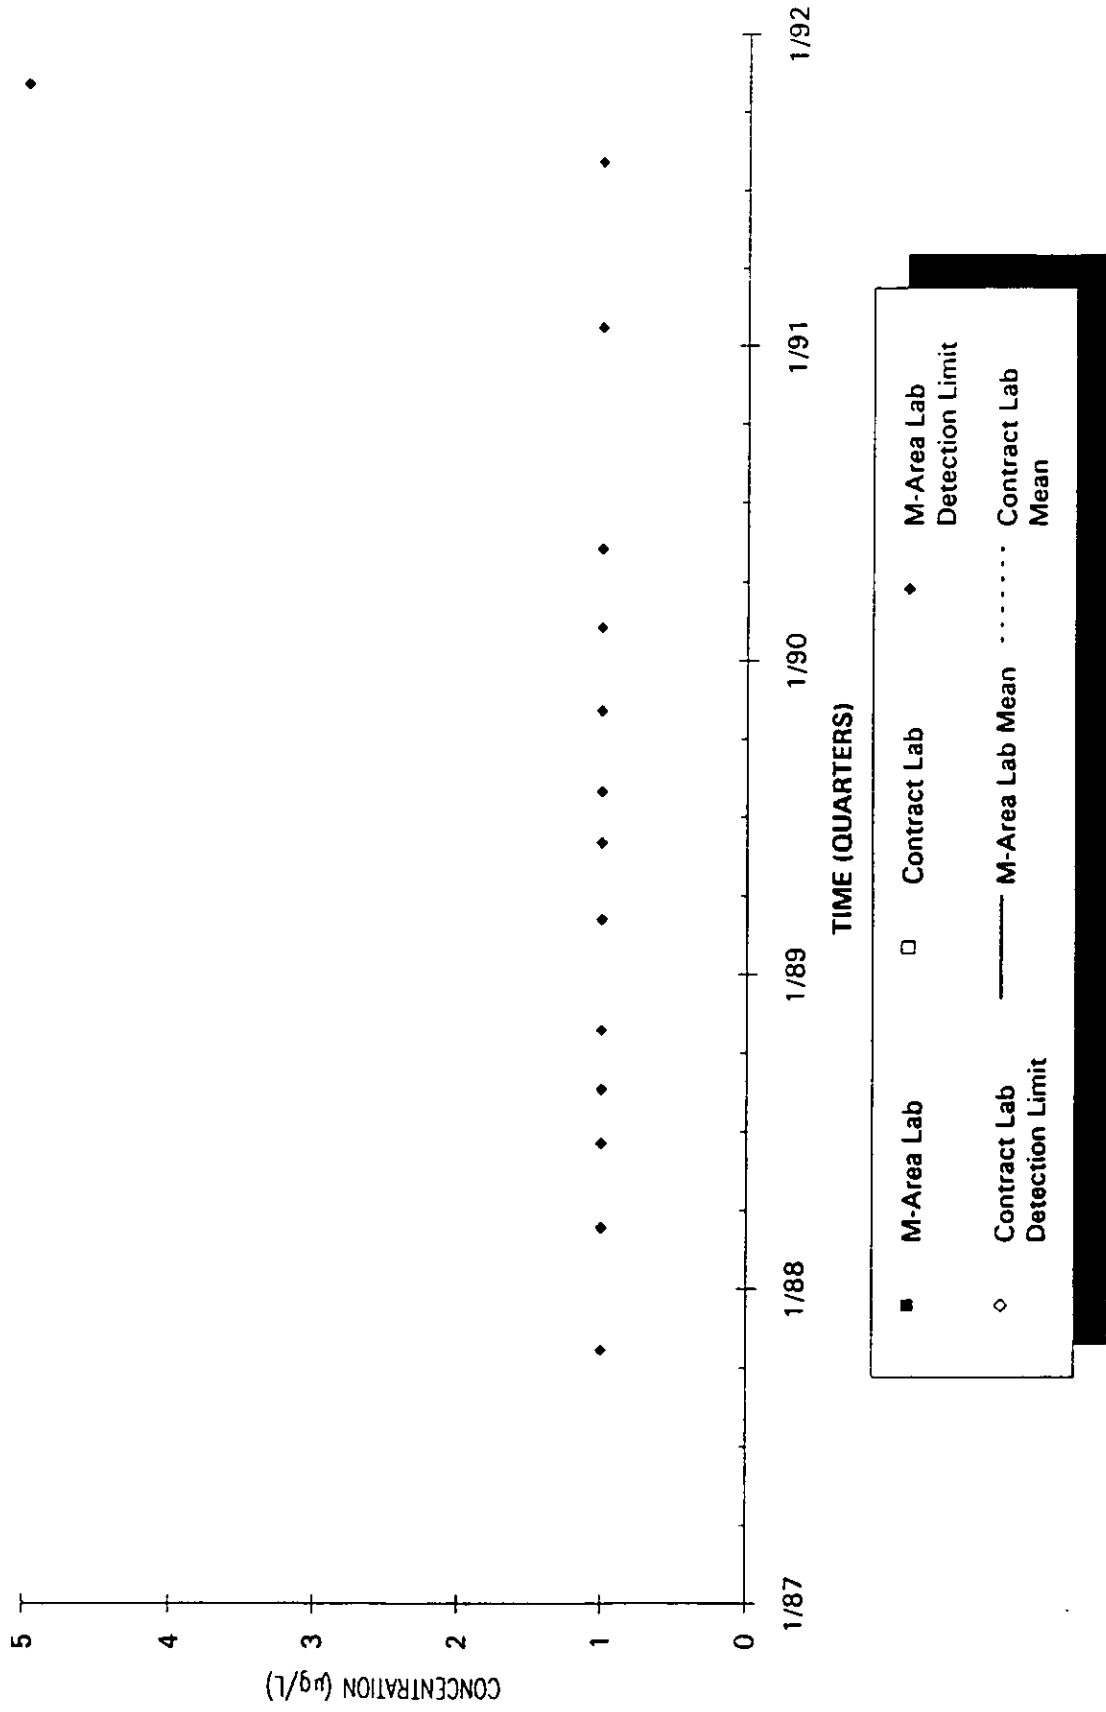

Time Series Plot of Trichloroethylene Concentrations Well MSB 52D