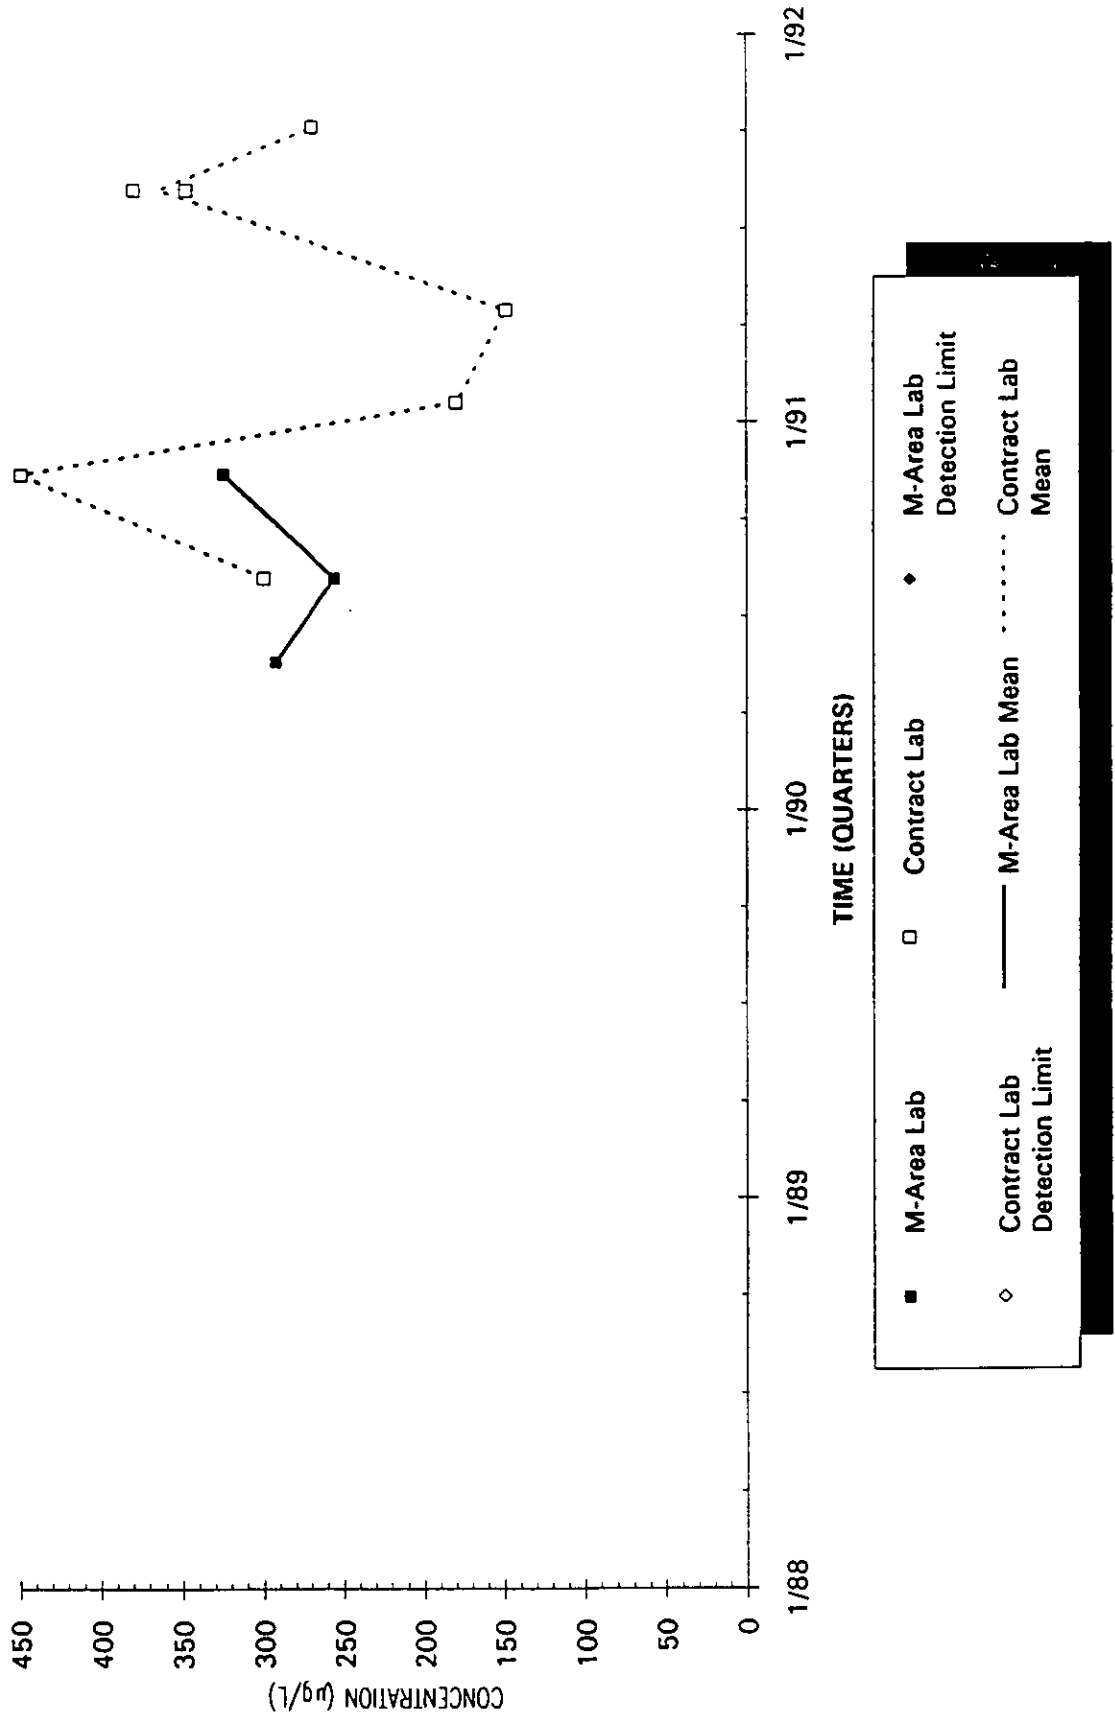

Time Series Plot of Tetrachloroethylene Concentrations Well MSB 64C

- M-Area Lab
- Contract Lab
- M-Area Lab Detection Limit
- Contract Lab Detection Limit
- M-Area Lab Mean
- ..... Contract Lab Mean