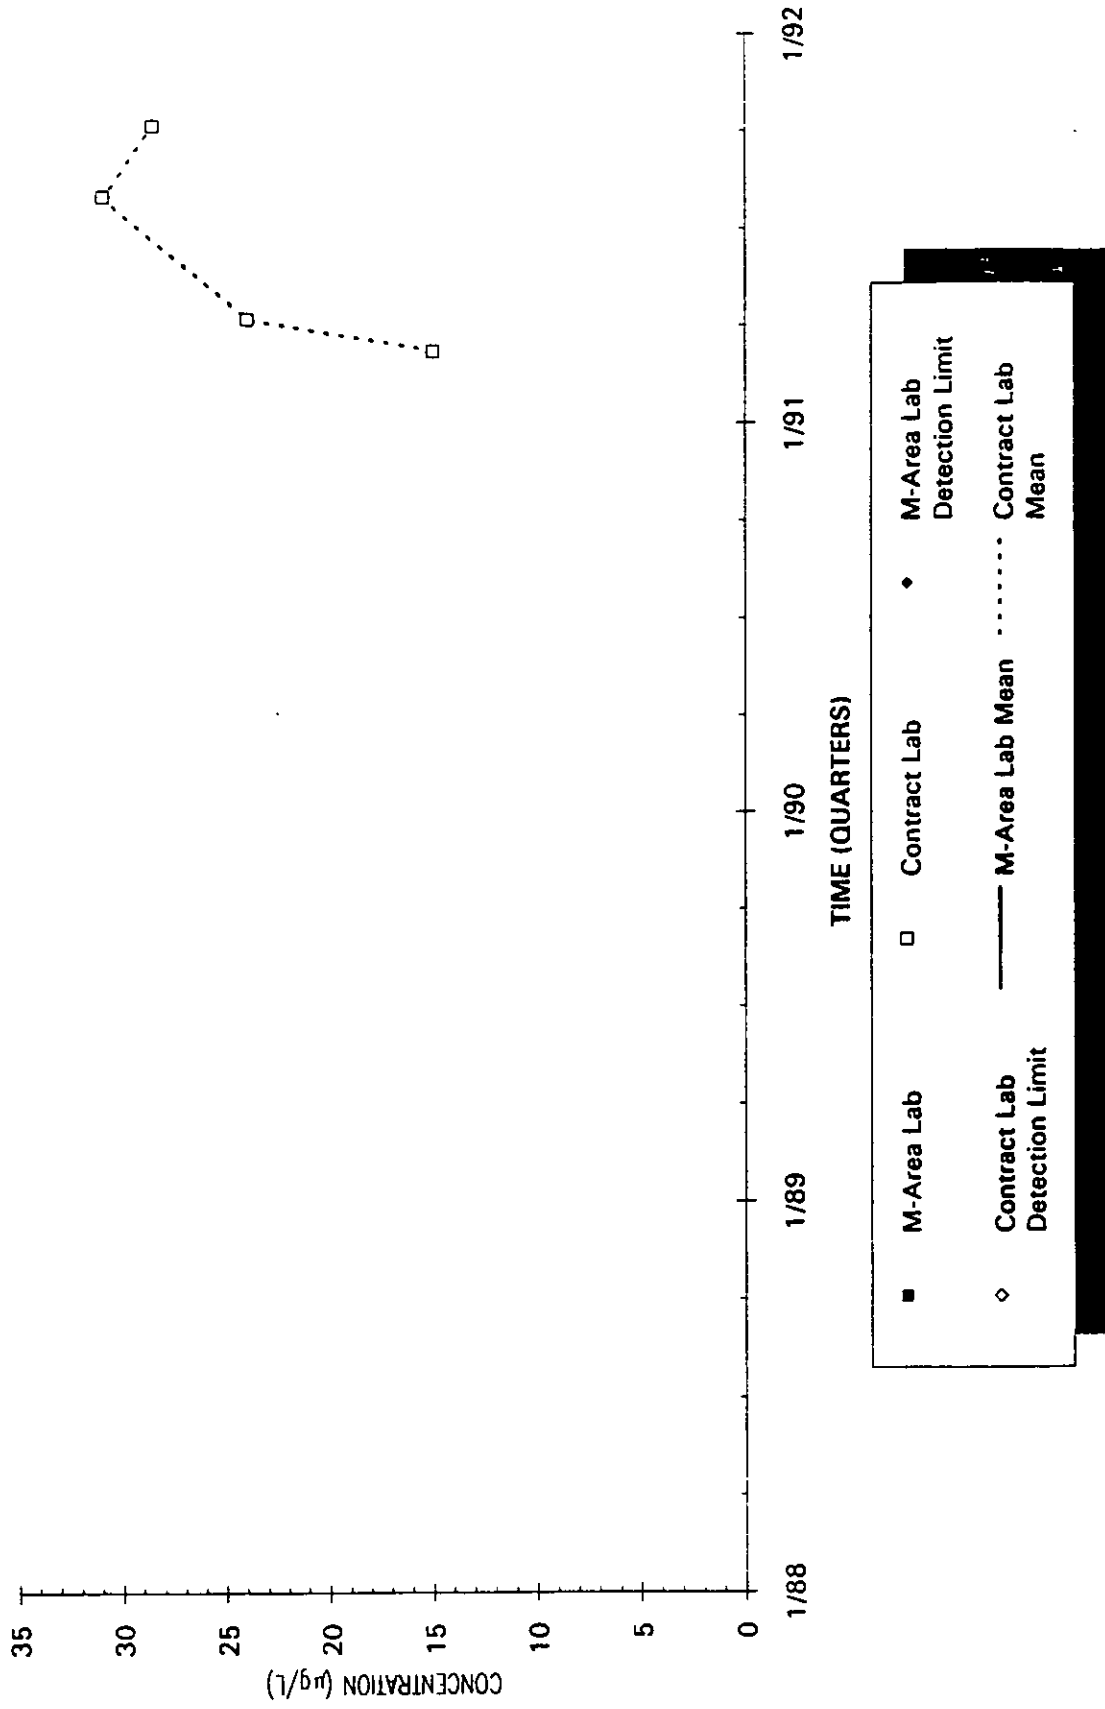

Time Series Plot of Tetrachloroethylene Concentrations Well MSB 13CC