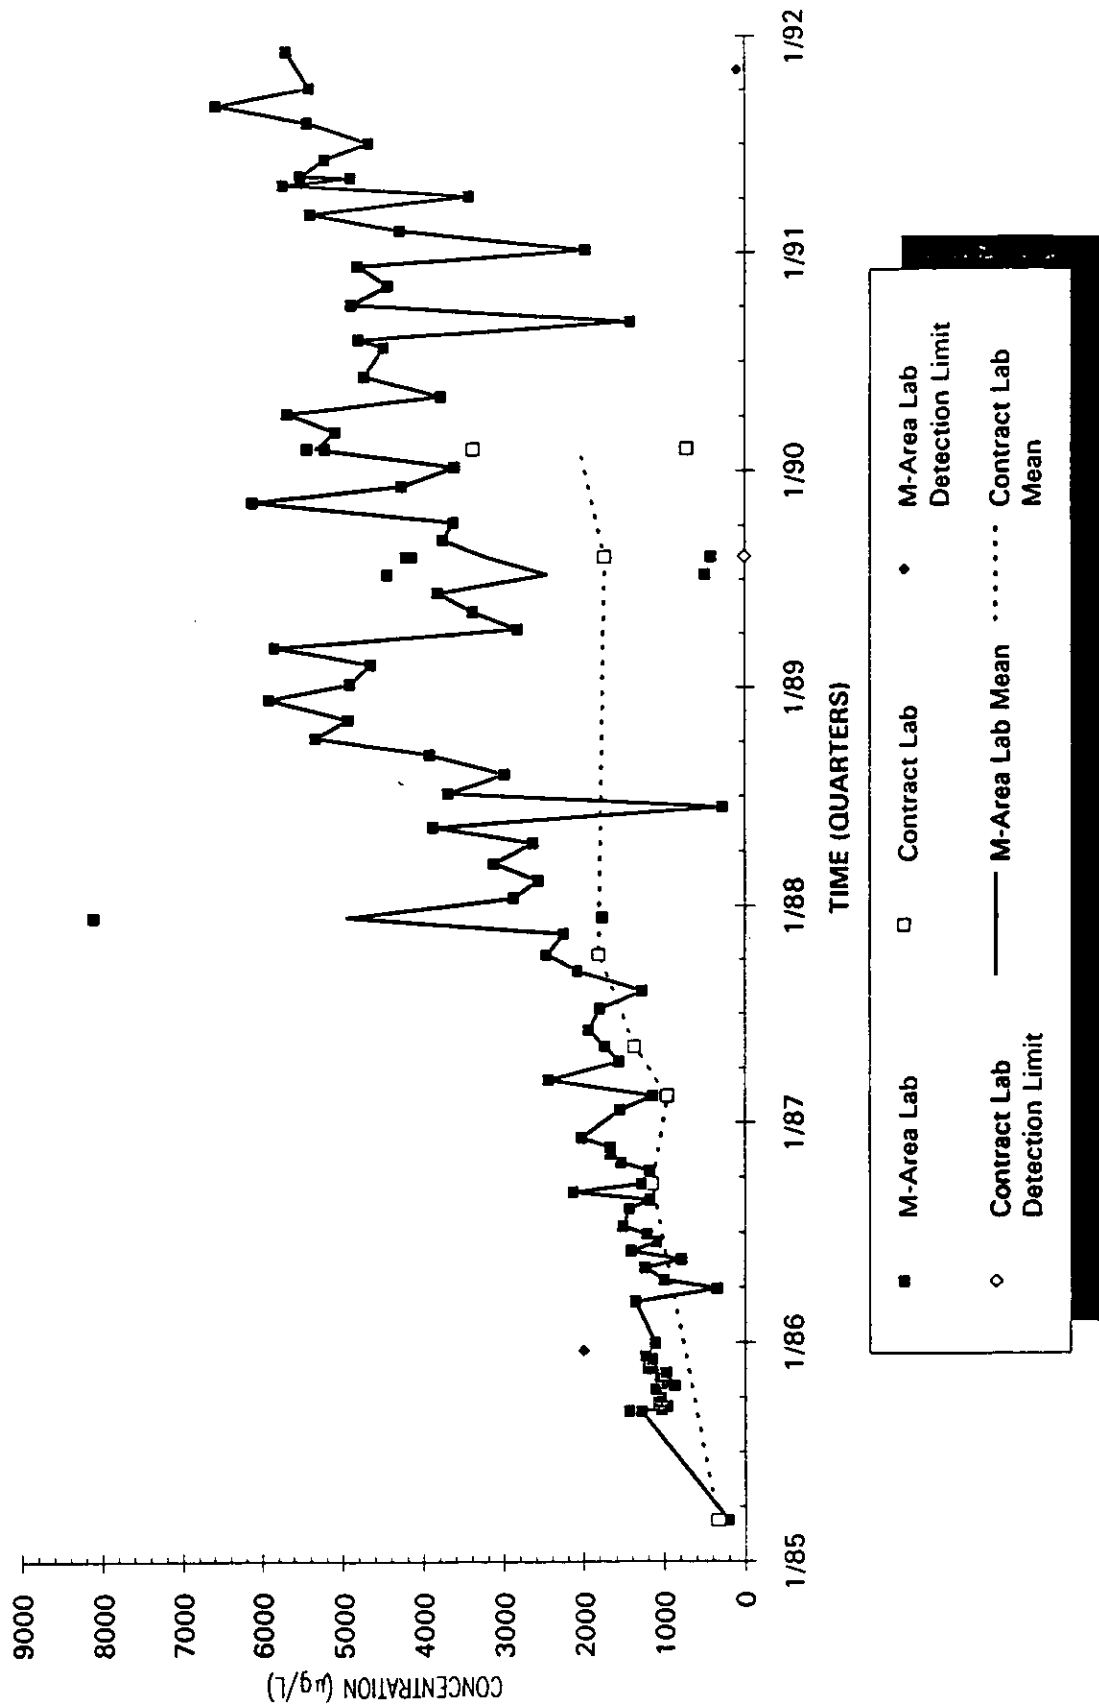

Time Series Plot of Tetrachloroethylene Concentrations Well RWM 7