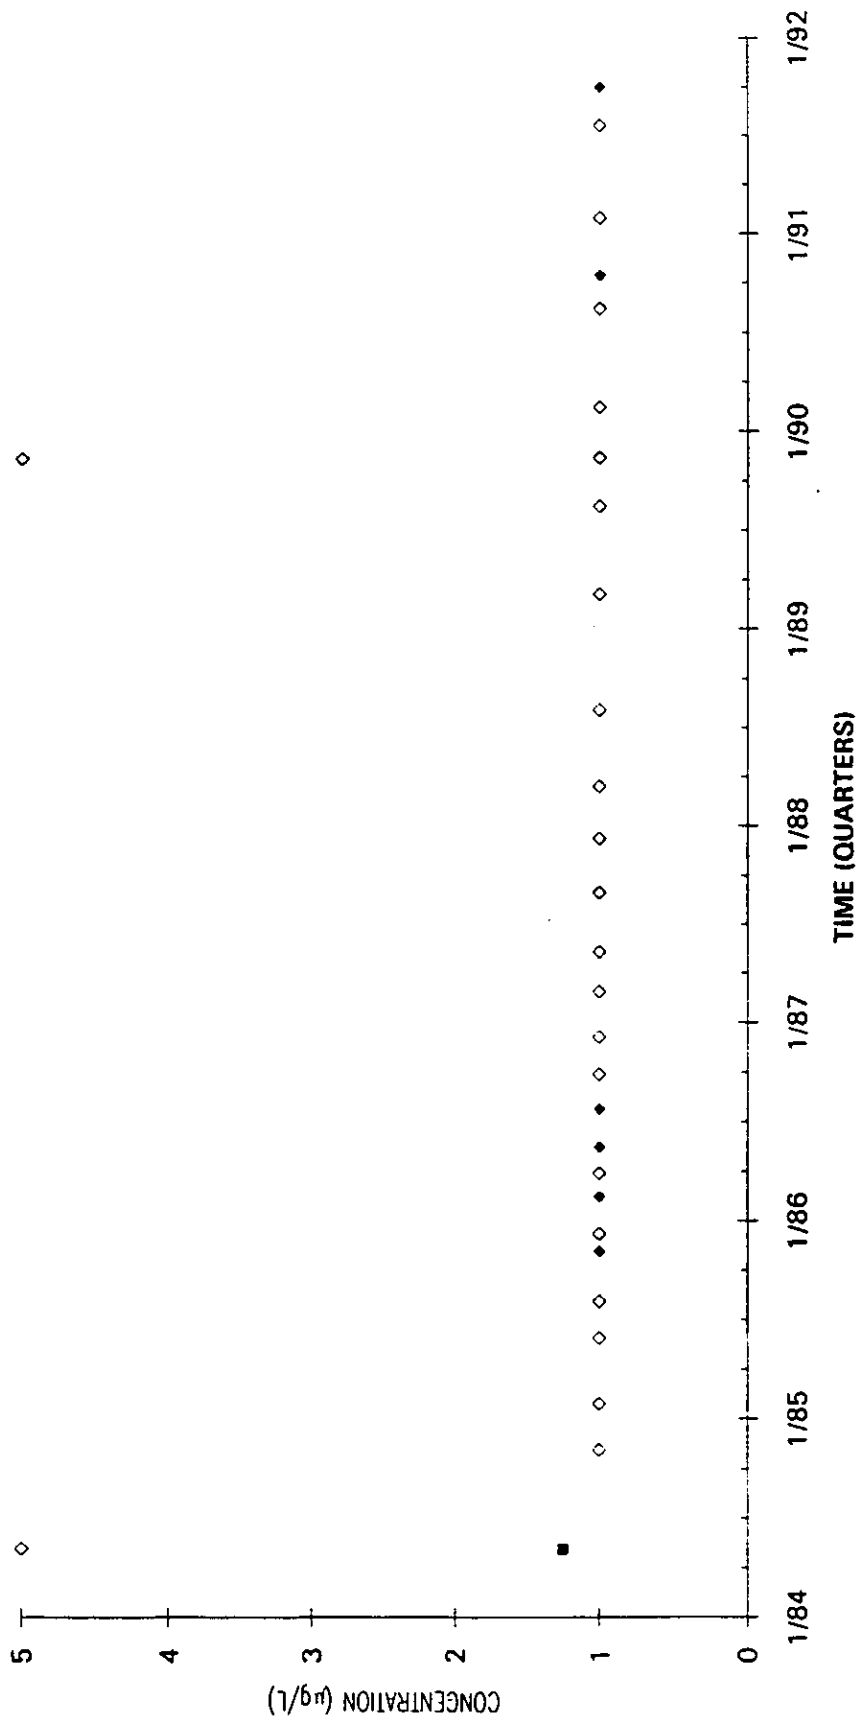

Time Series Plot of Tetrachloroethylene Concentrations Well SRW 16B

■ M-Area Lab
□ Contract Lab
◆ M-Area Lab Detection Limit
◇ Contract Lab Detection Limit
..... M-Area Lab Mean
- - - - - Contract Lab Mean