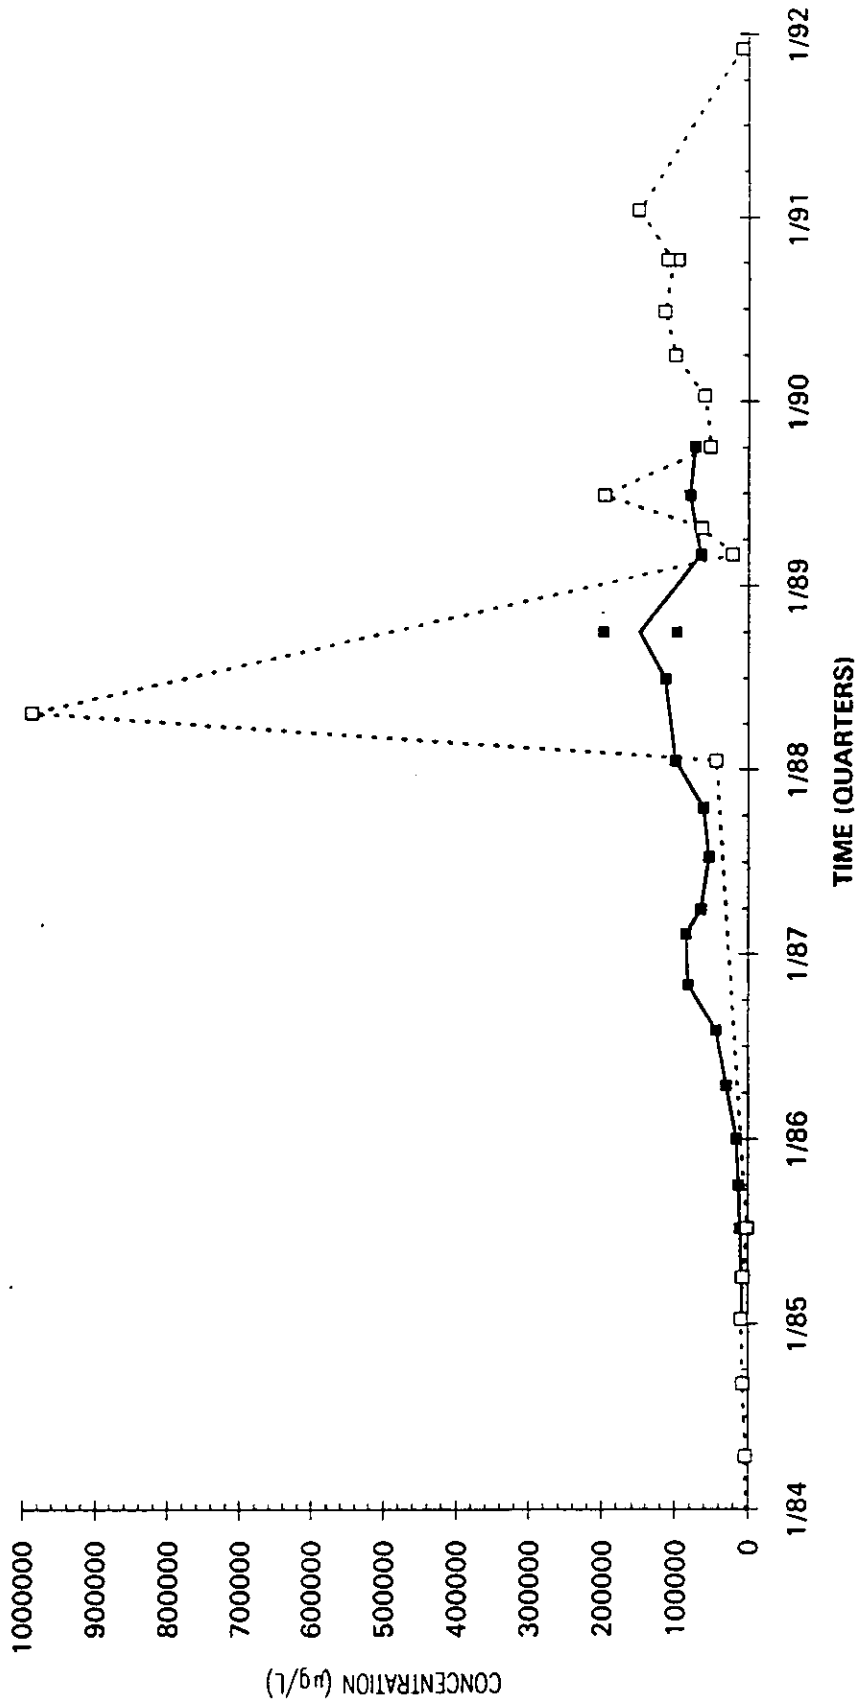

Time Series Plot of Tetrachloroethylene Concentrations Well MSB 9C

- M-Area Lab
- Contract Lab
- M-Area Lab Mean
- ..... Contract Lab Mean
- M-Area Lab Detection Limit
- ..... Contract Lab Detection Limit