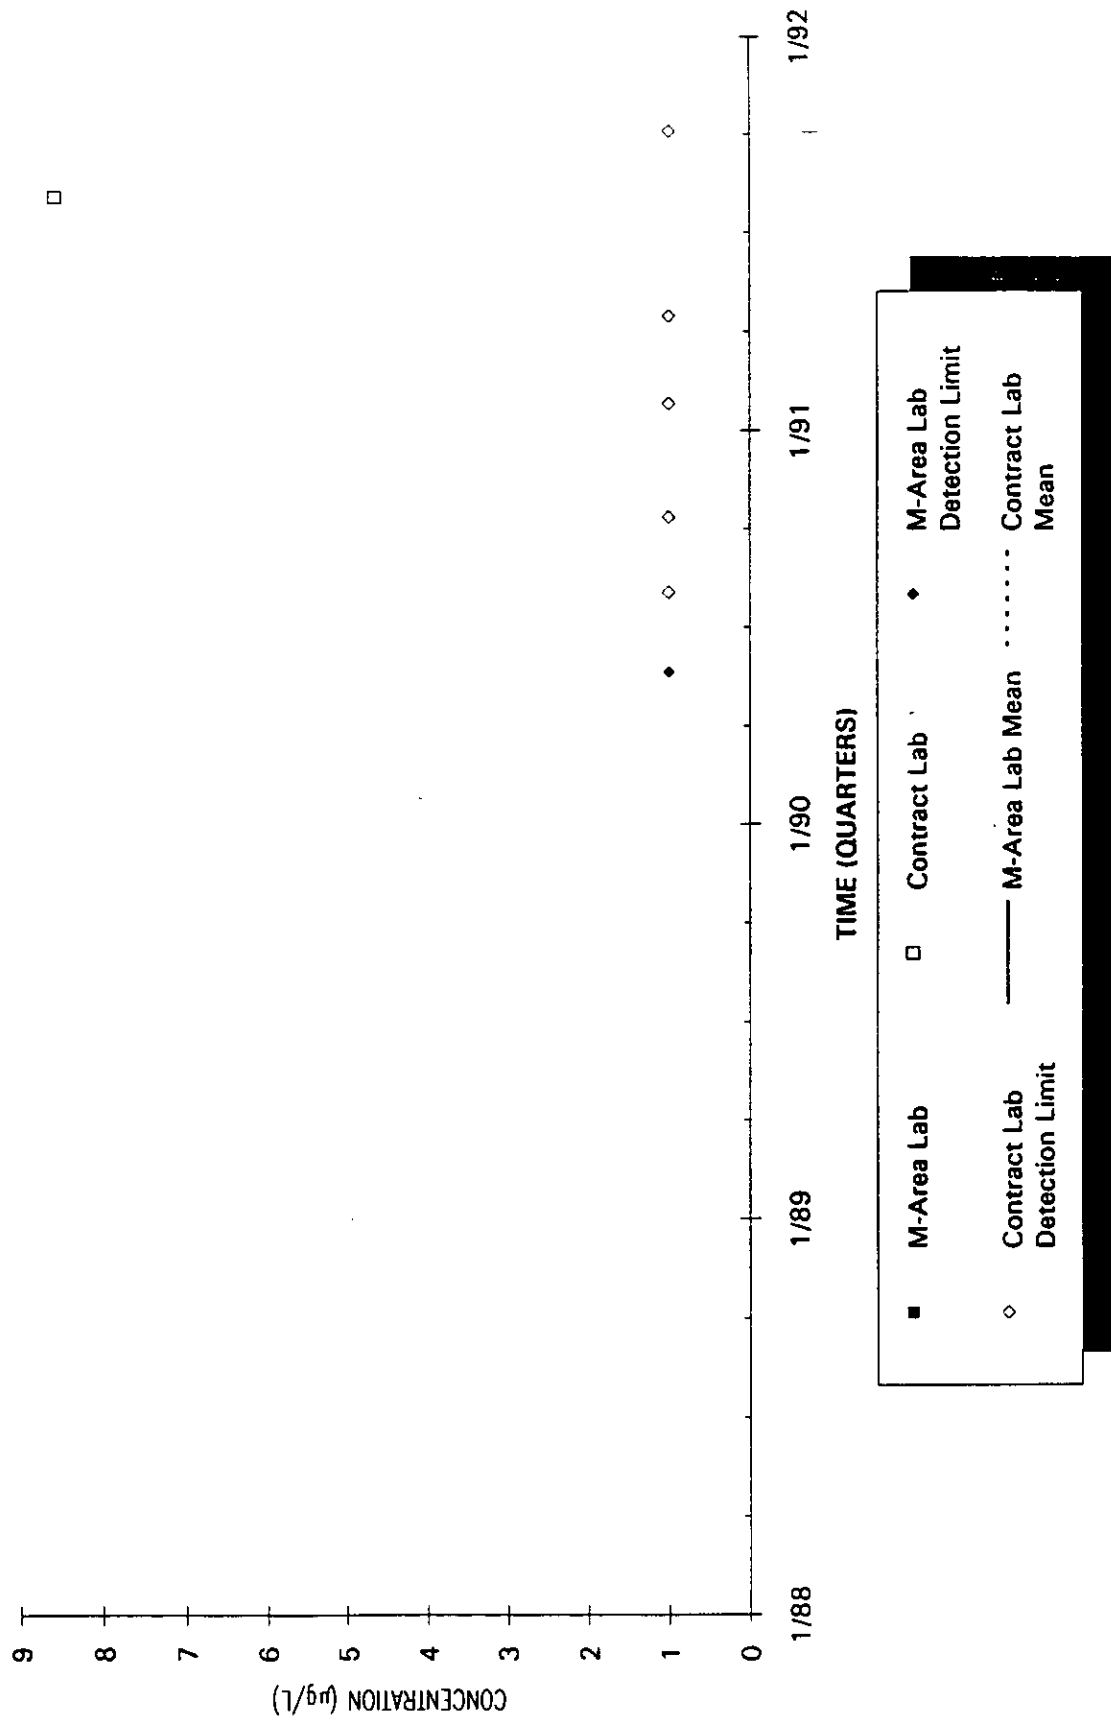

Time Series Plot of Tetrachloroethylene Concentrations Well MSB 48TA