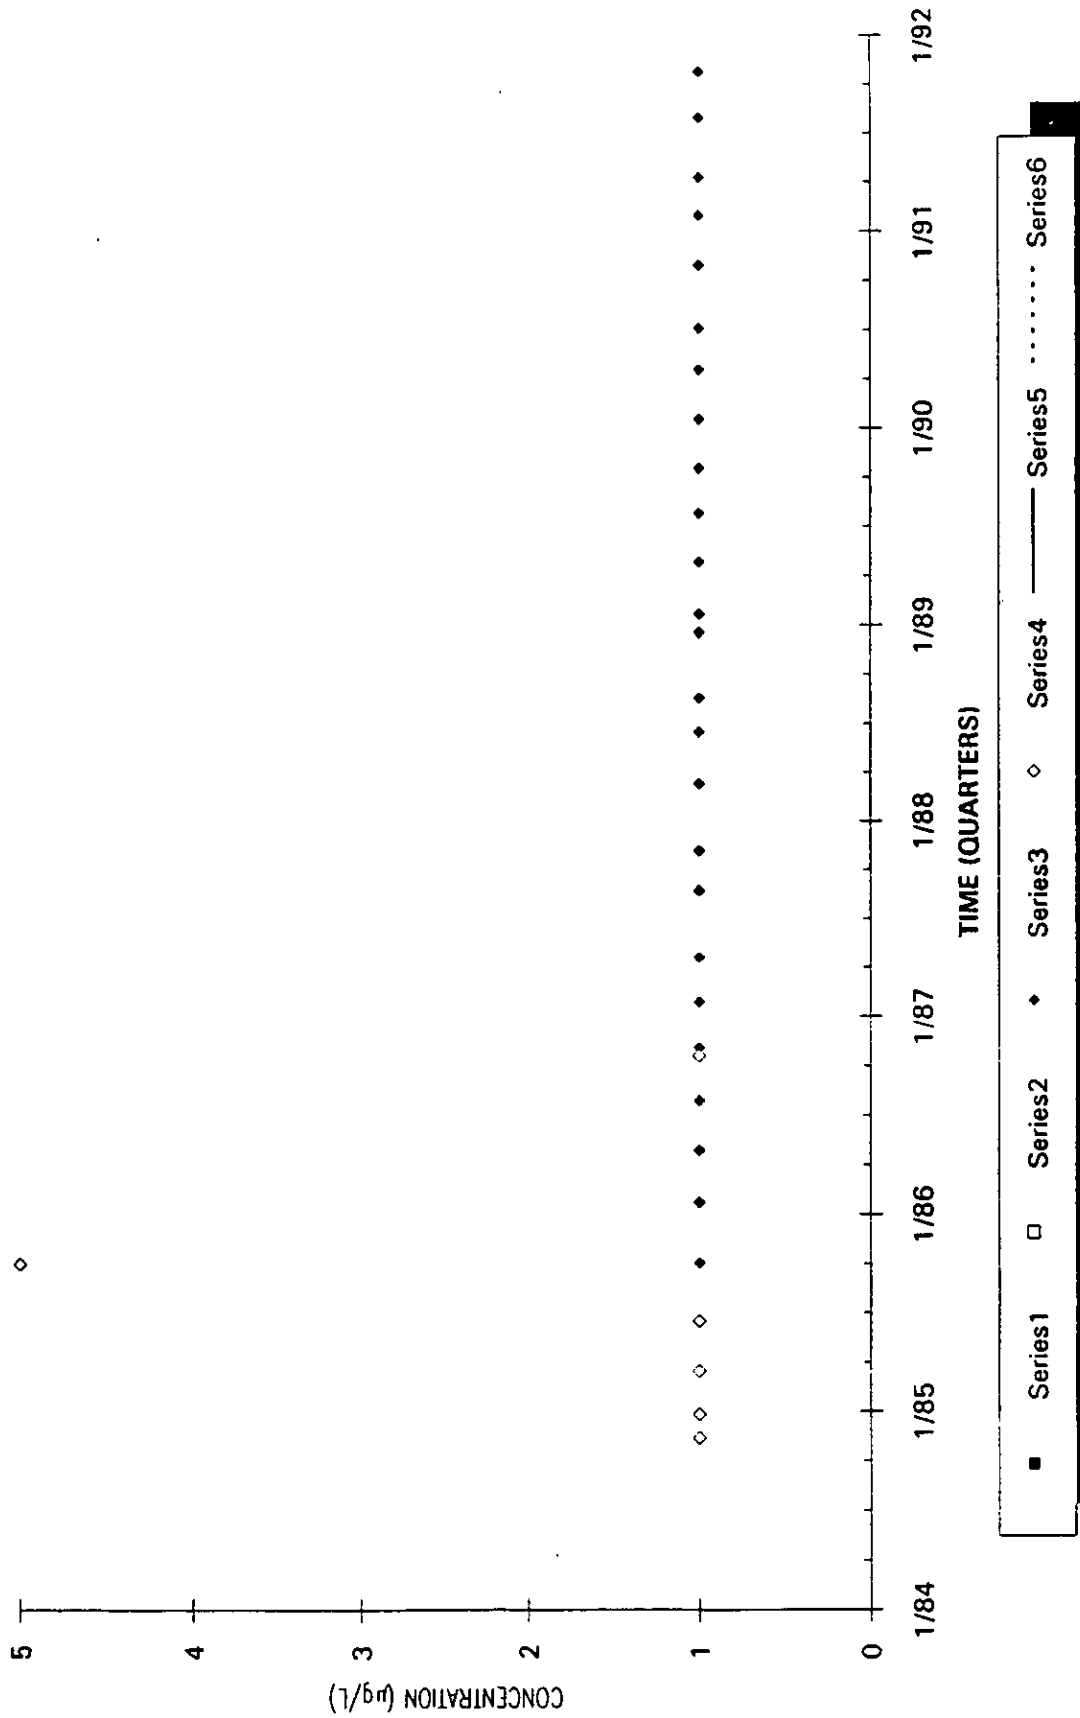

Time Series Plot of Tetrachloroethylene Concentrations Well MSB 46A