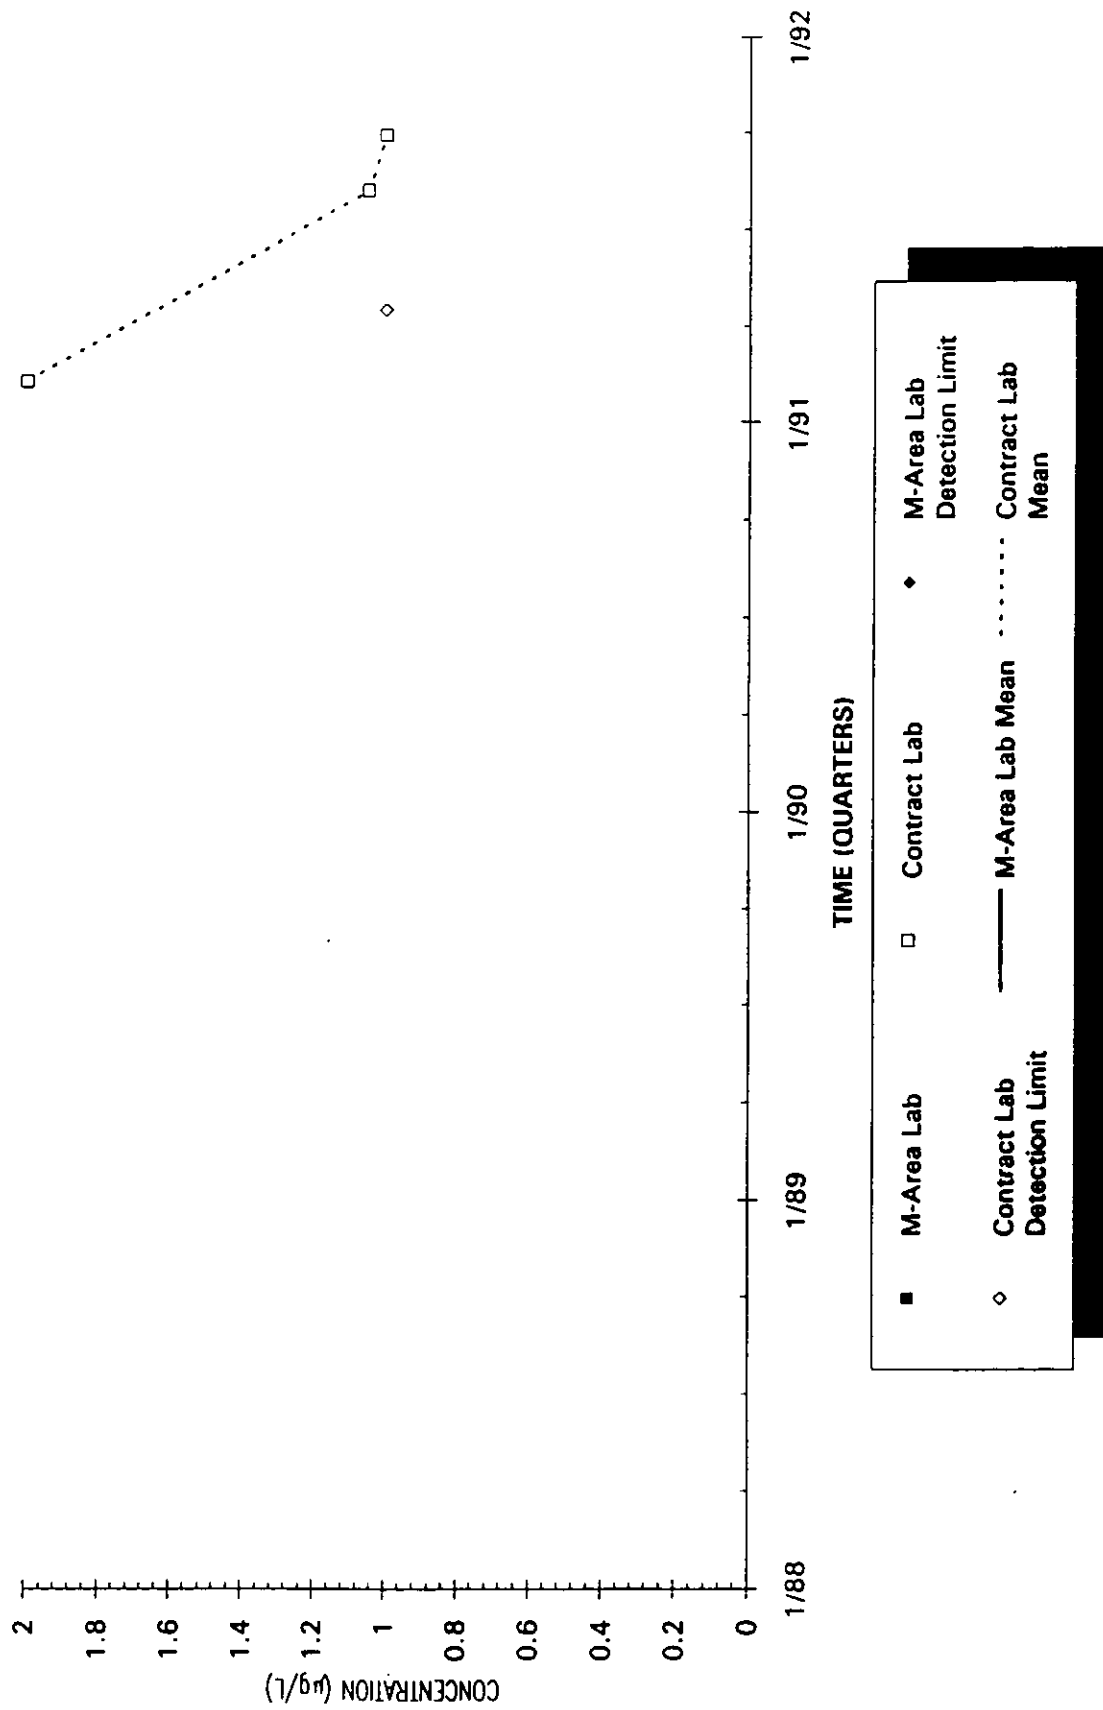

Time Series Plot of Trichloroethylene Concentrations Well MSB 85D