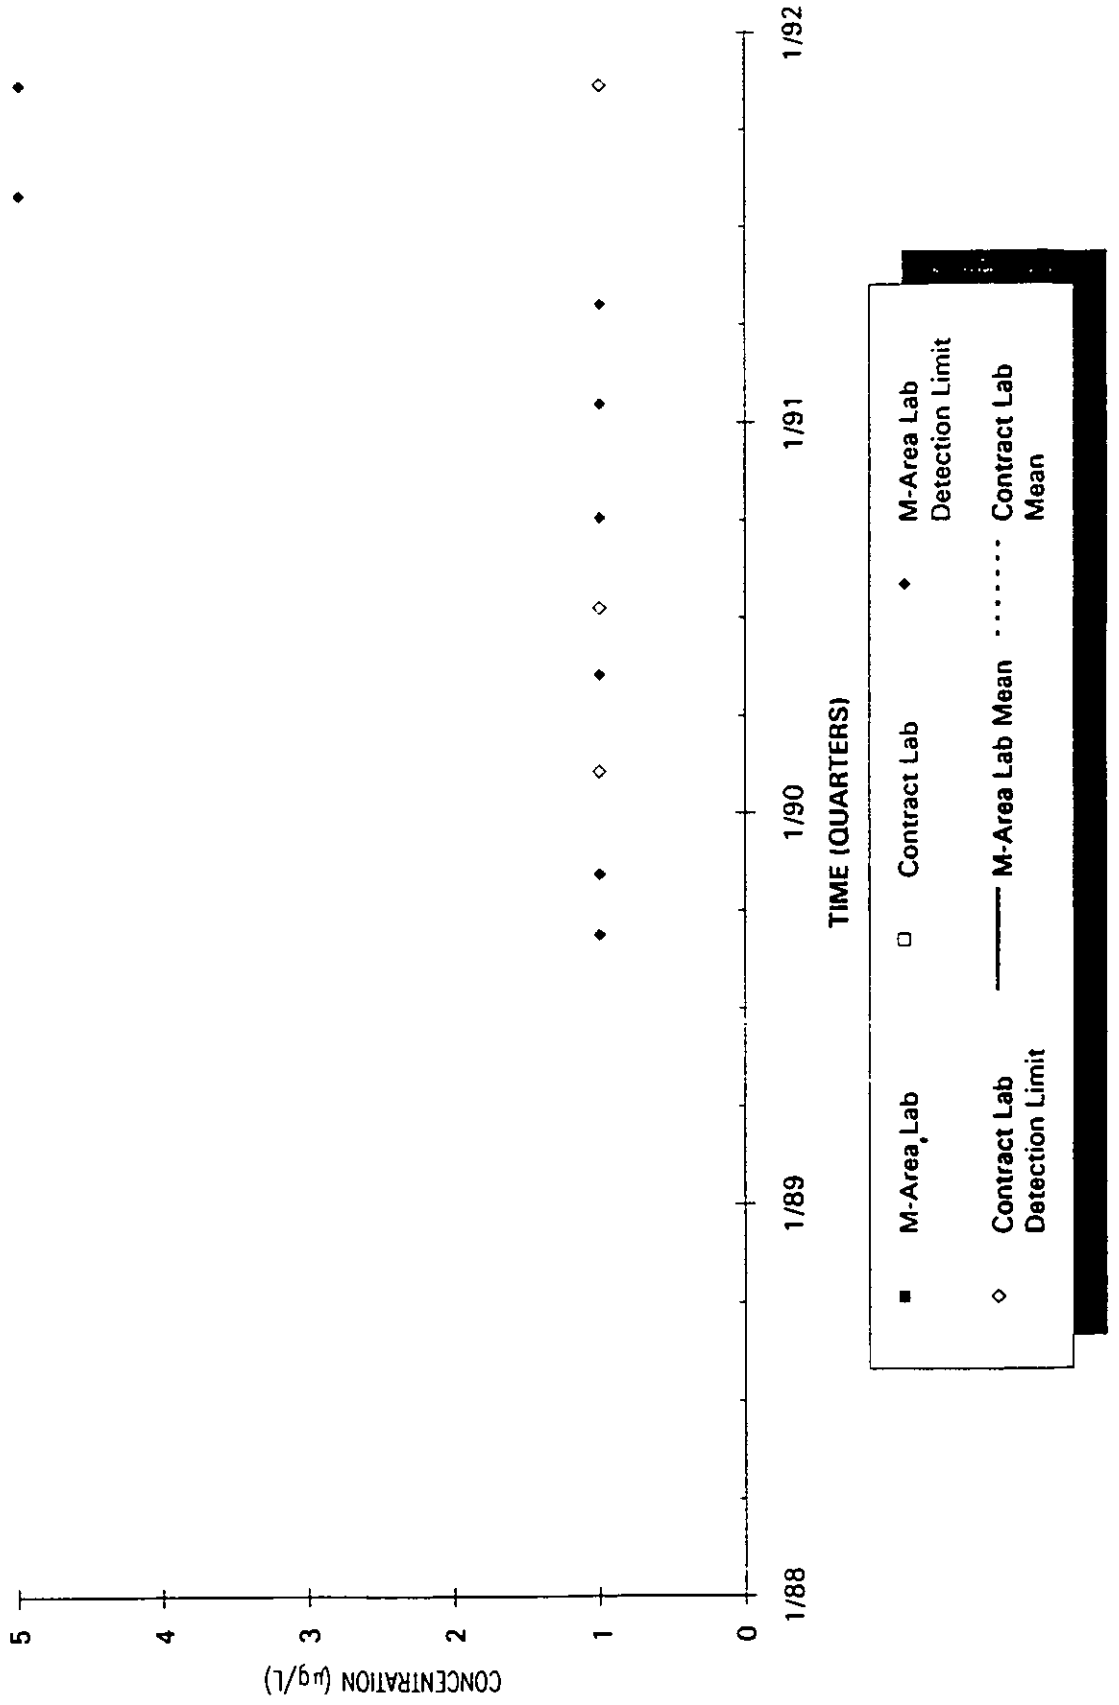

Time Series Plot of Tetrachloroethylene Concentrations Well AOB 3