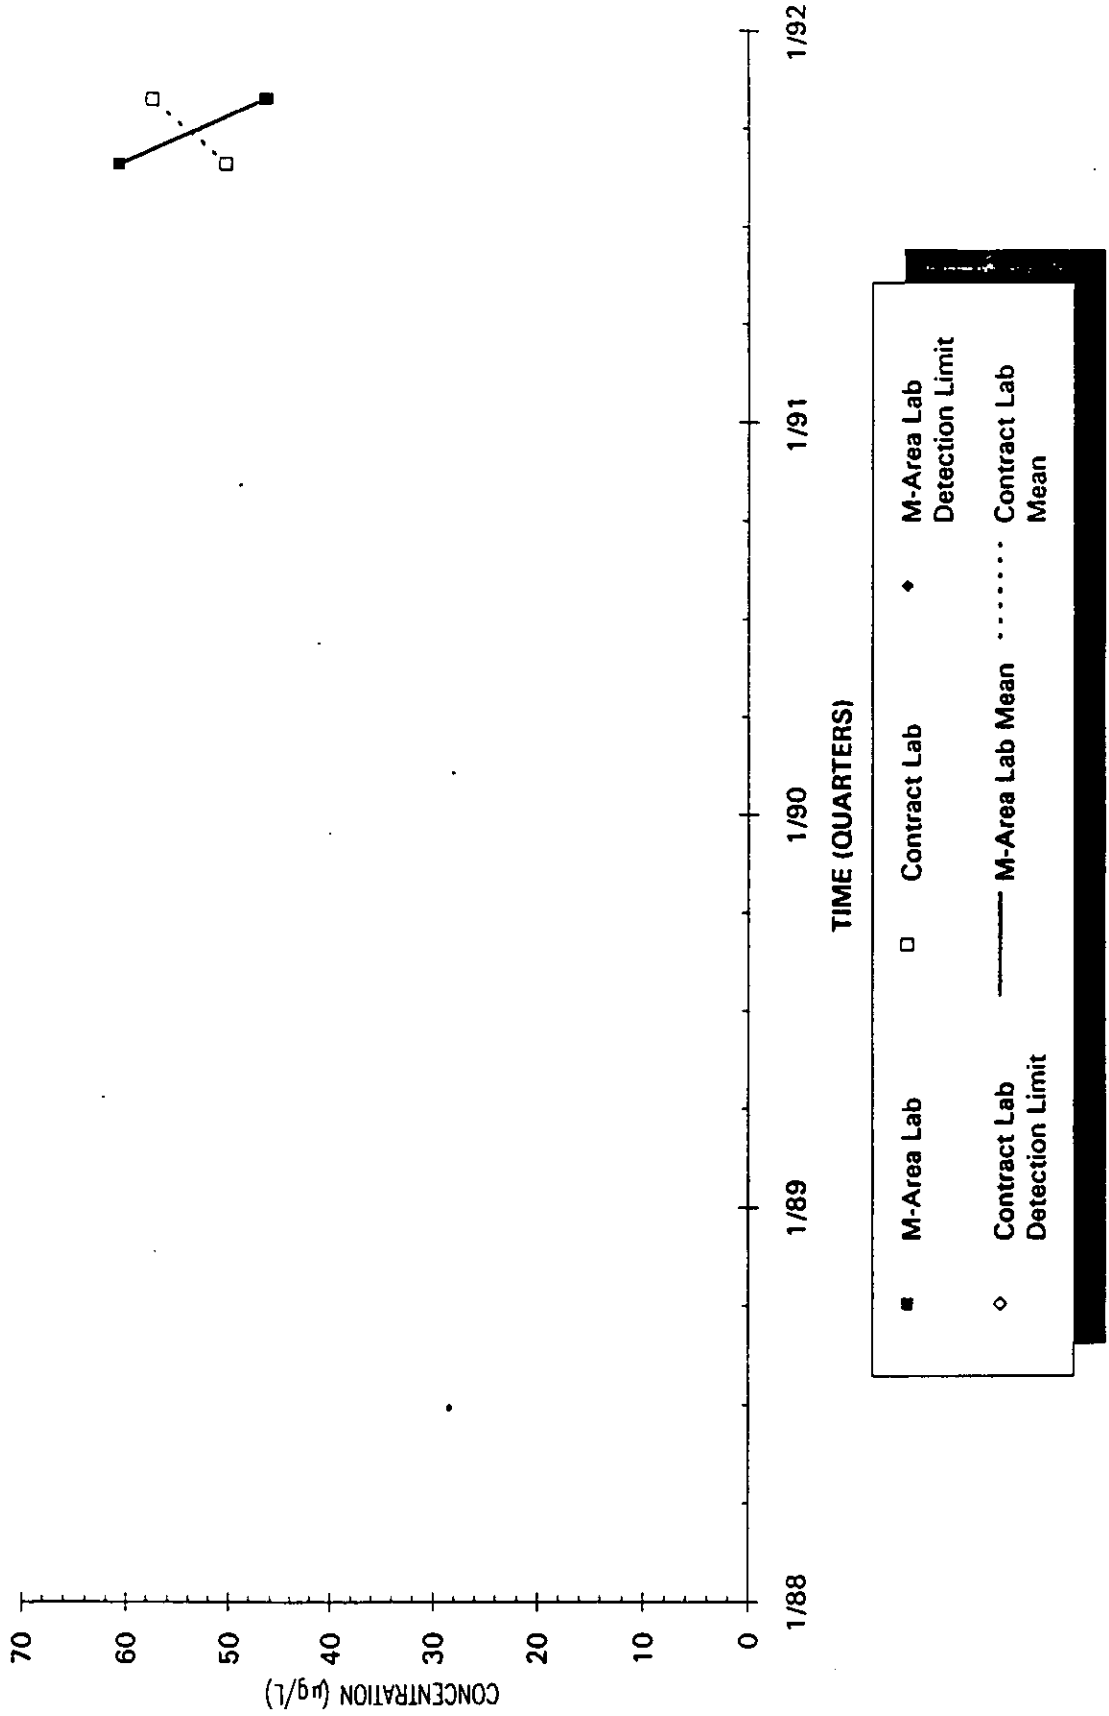

Time Series Plot of Trichloroethylene Concentrations Well ASB 2C