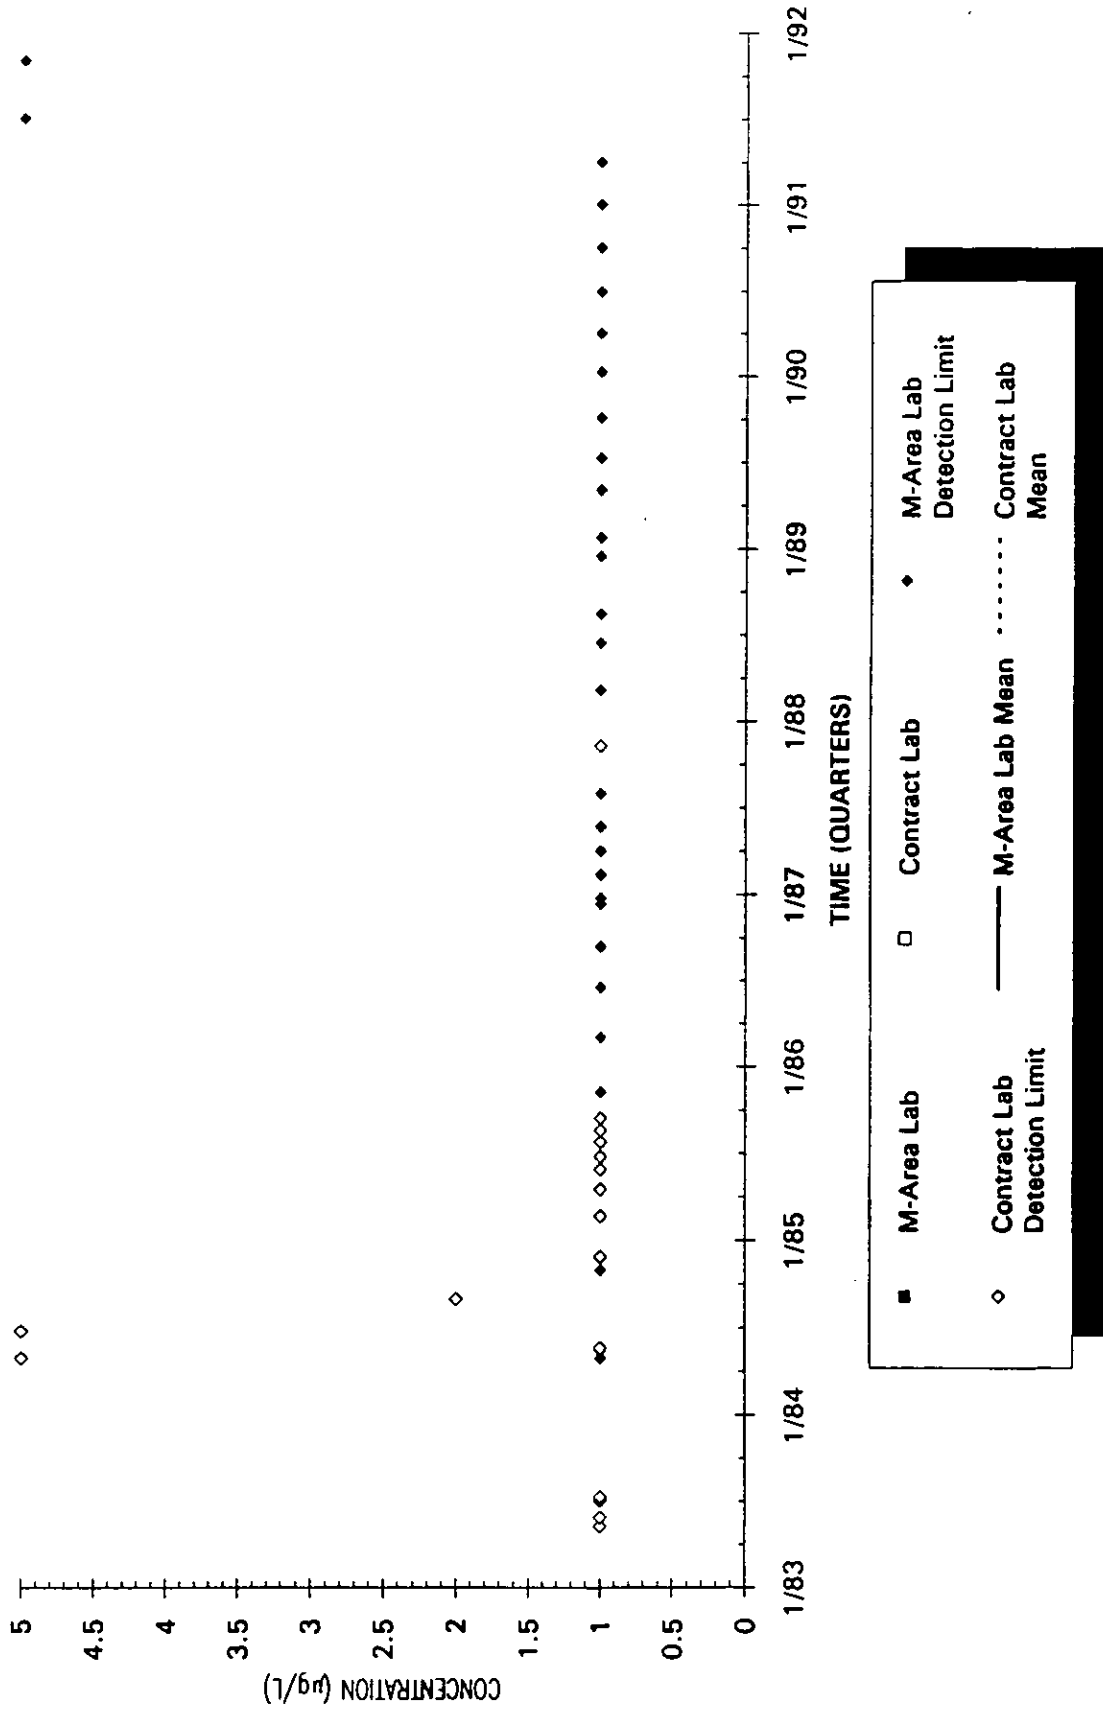

Time Series Plot of Trichloroethylene Concentrations Well MSB 30A