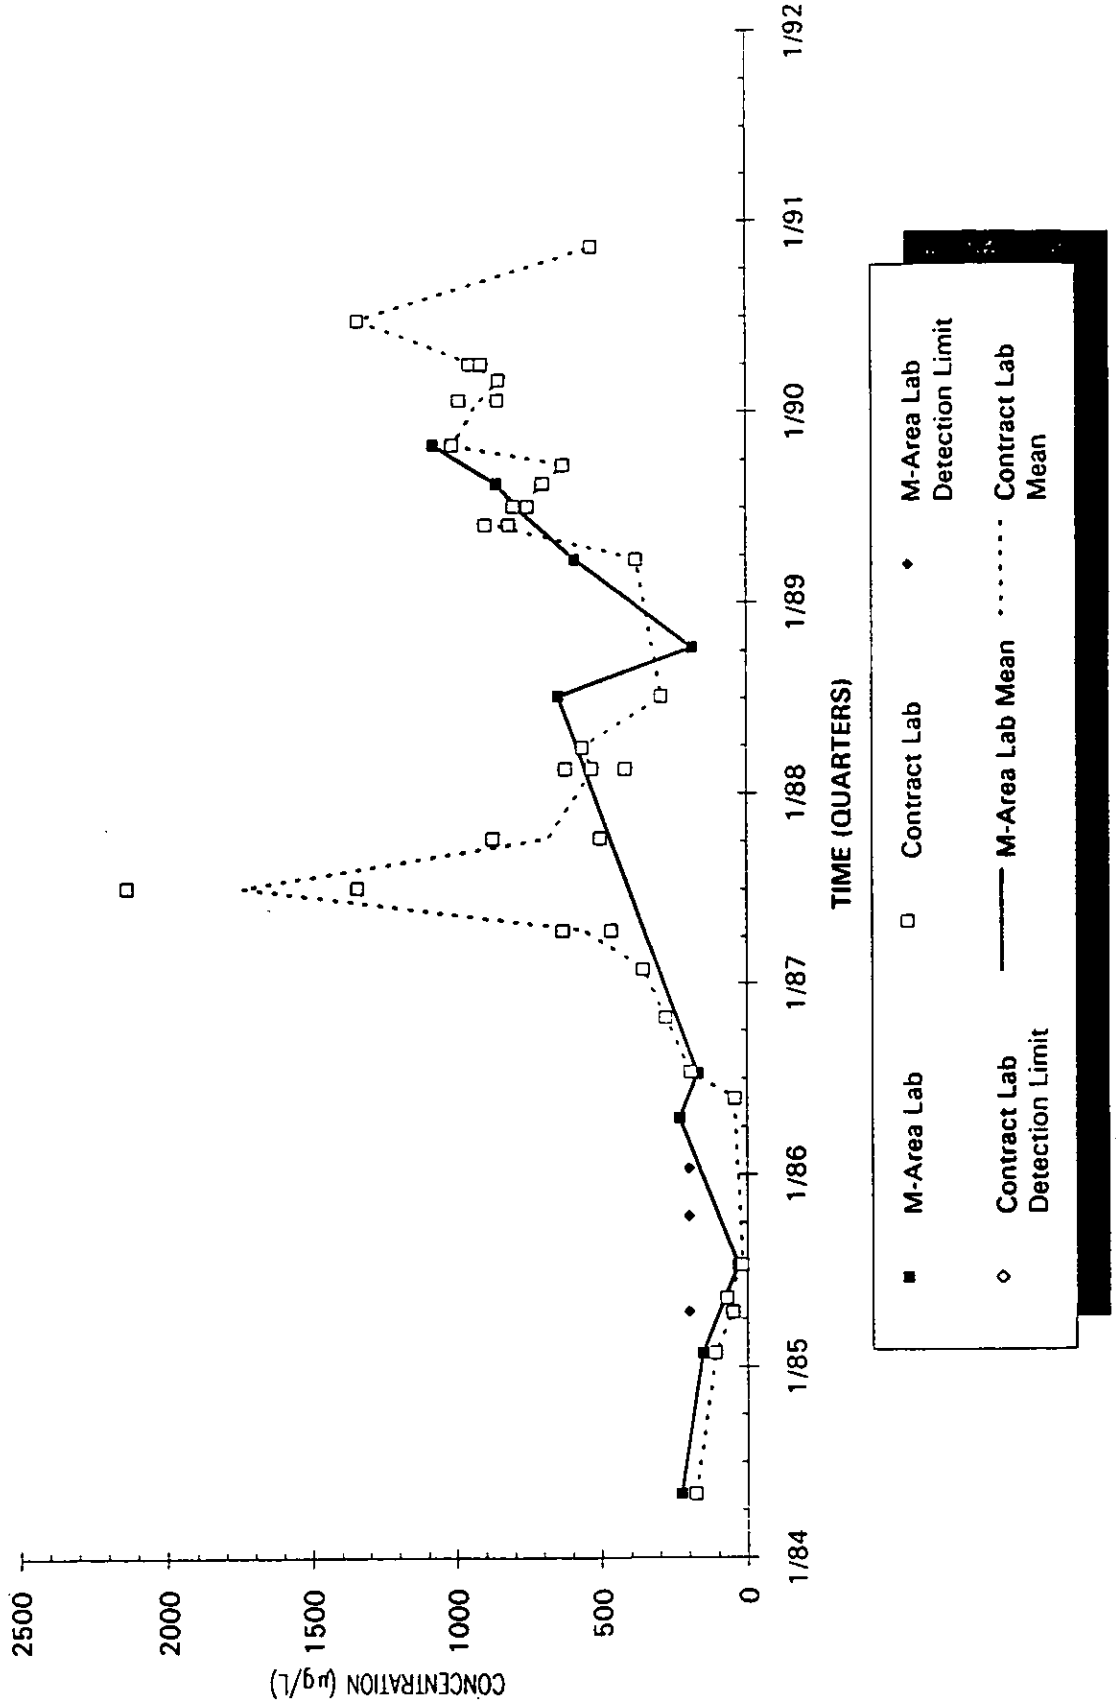

Time Series Plot of Tetrachloroethylene Concentrations Well MSB 2A