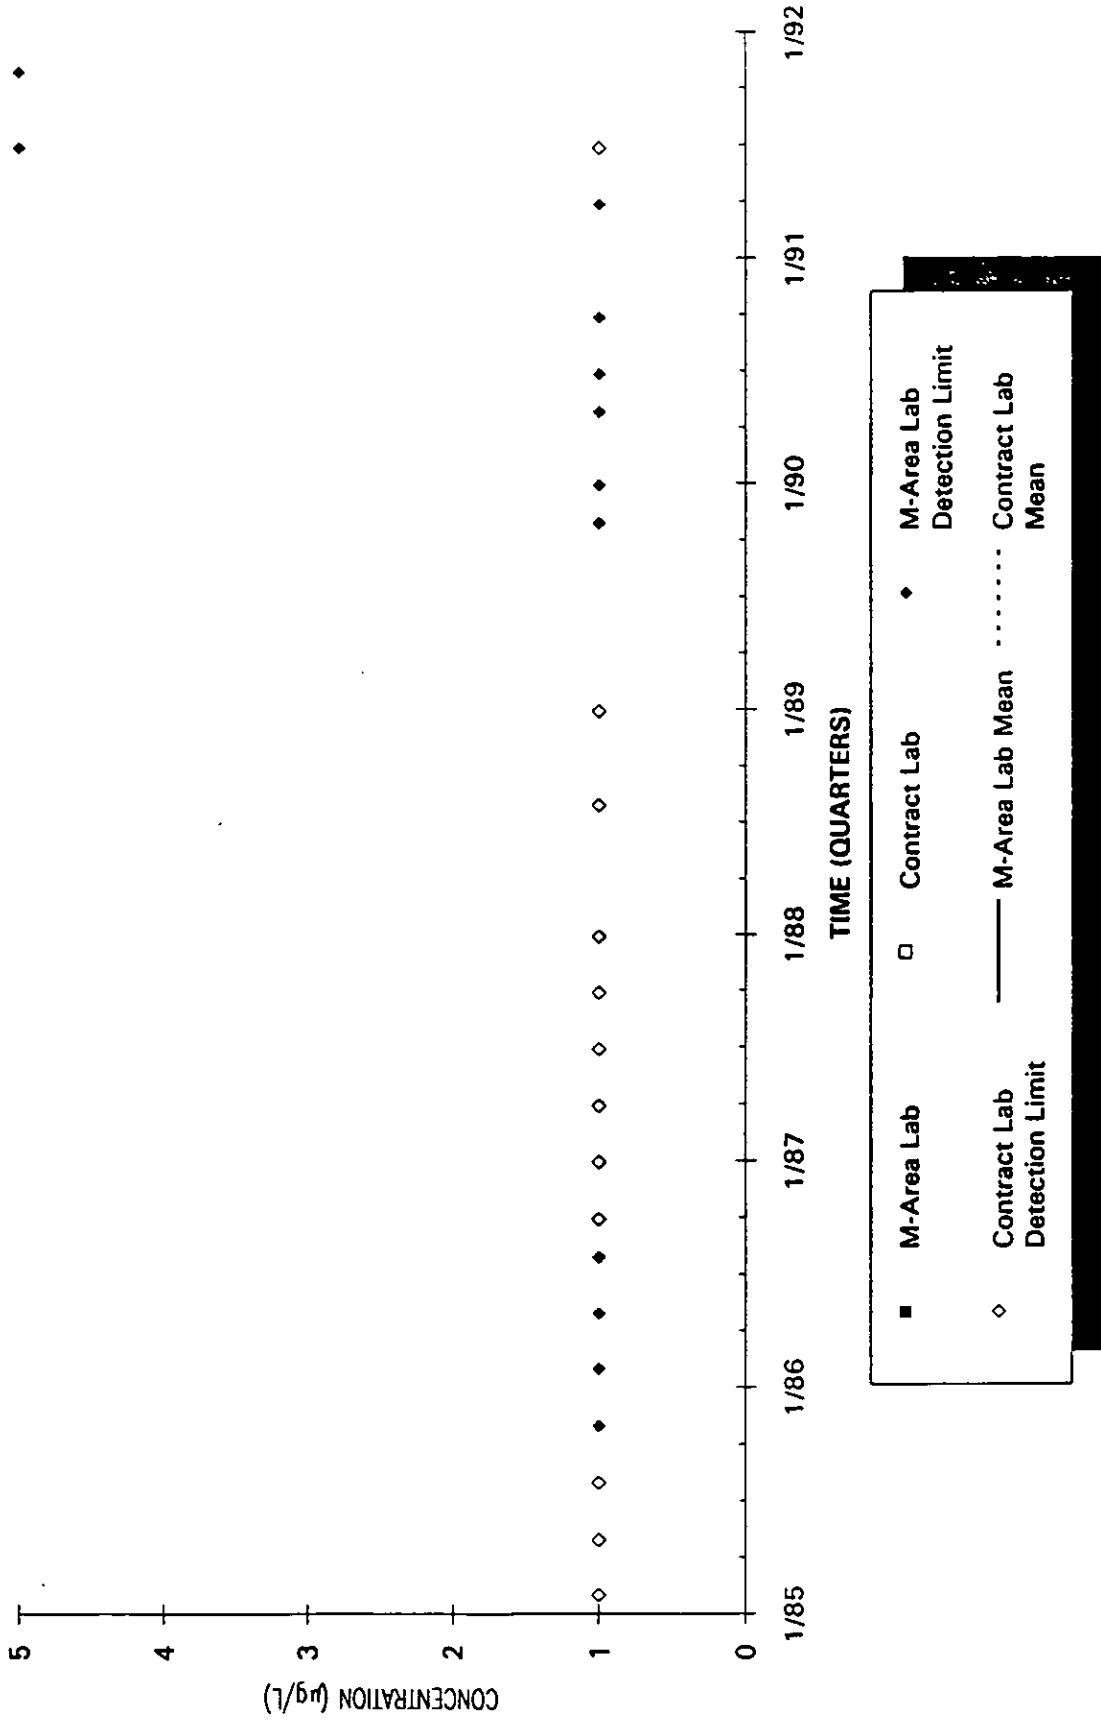

Time Series Plot of Trichloroethylene Concentrations Well ACB 1A