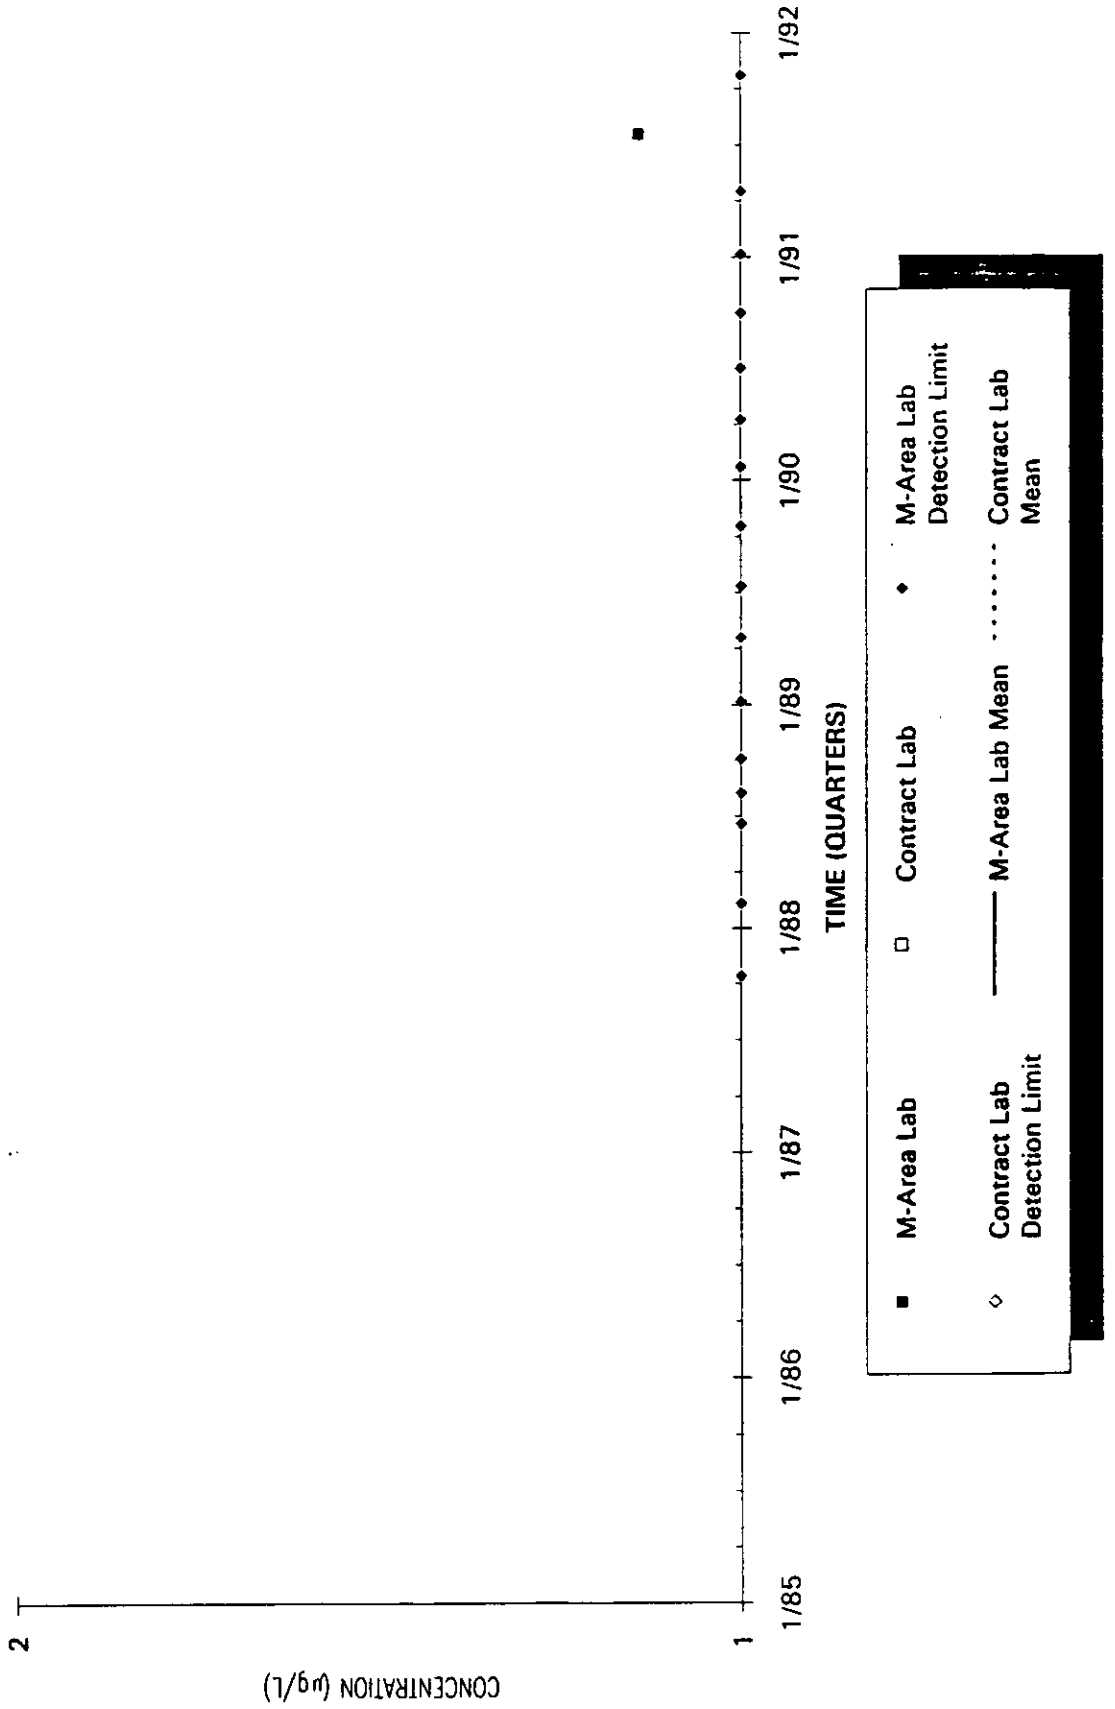

Time Series Plot of Tetrachloroethylene Concentrations Well MSB 50D