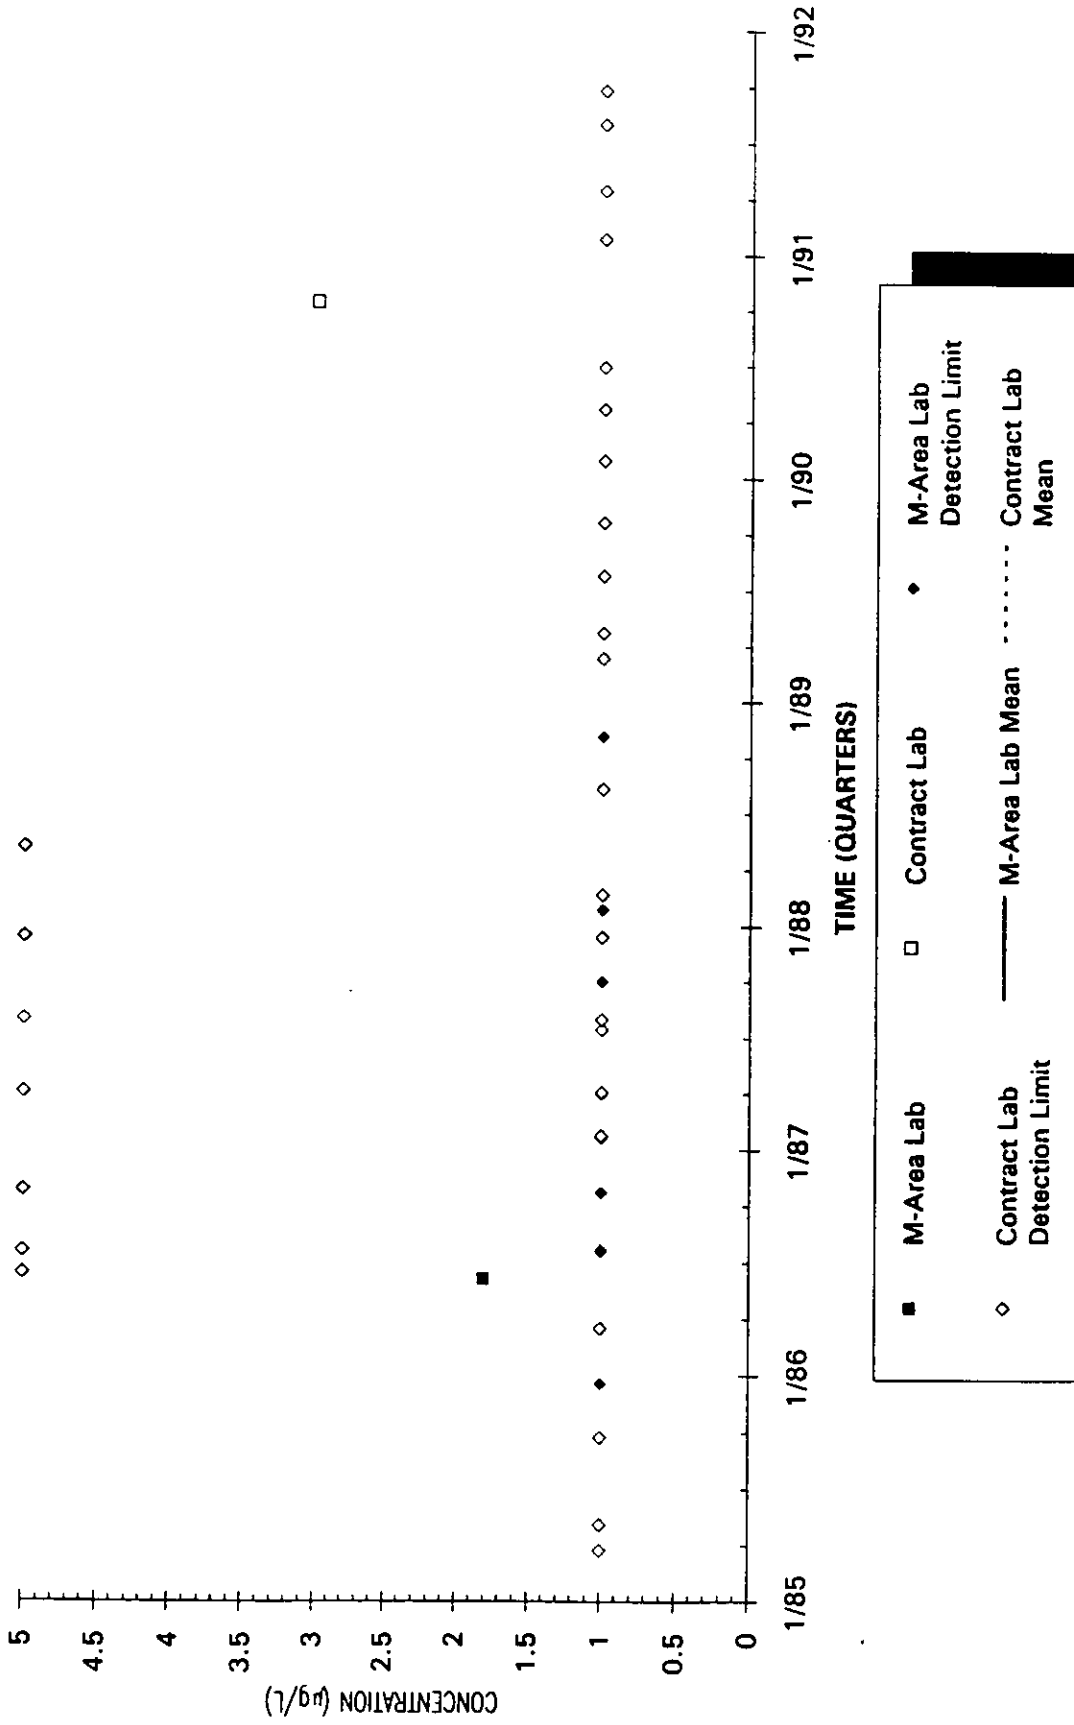

Time Series Plot of Trichloroethylene Concentrations Well MSB 29C