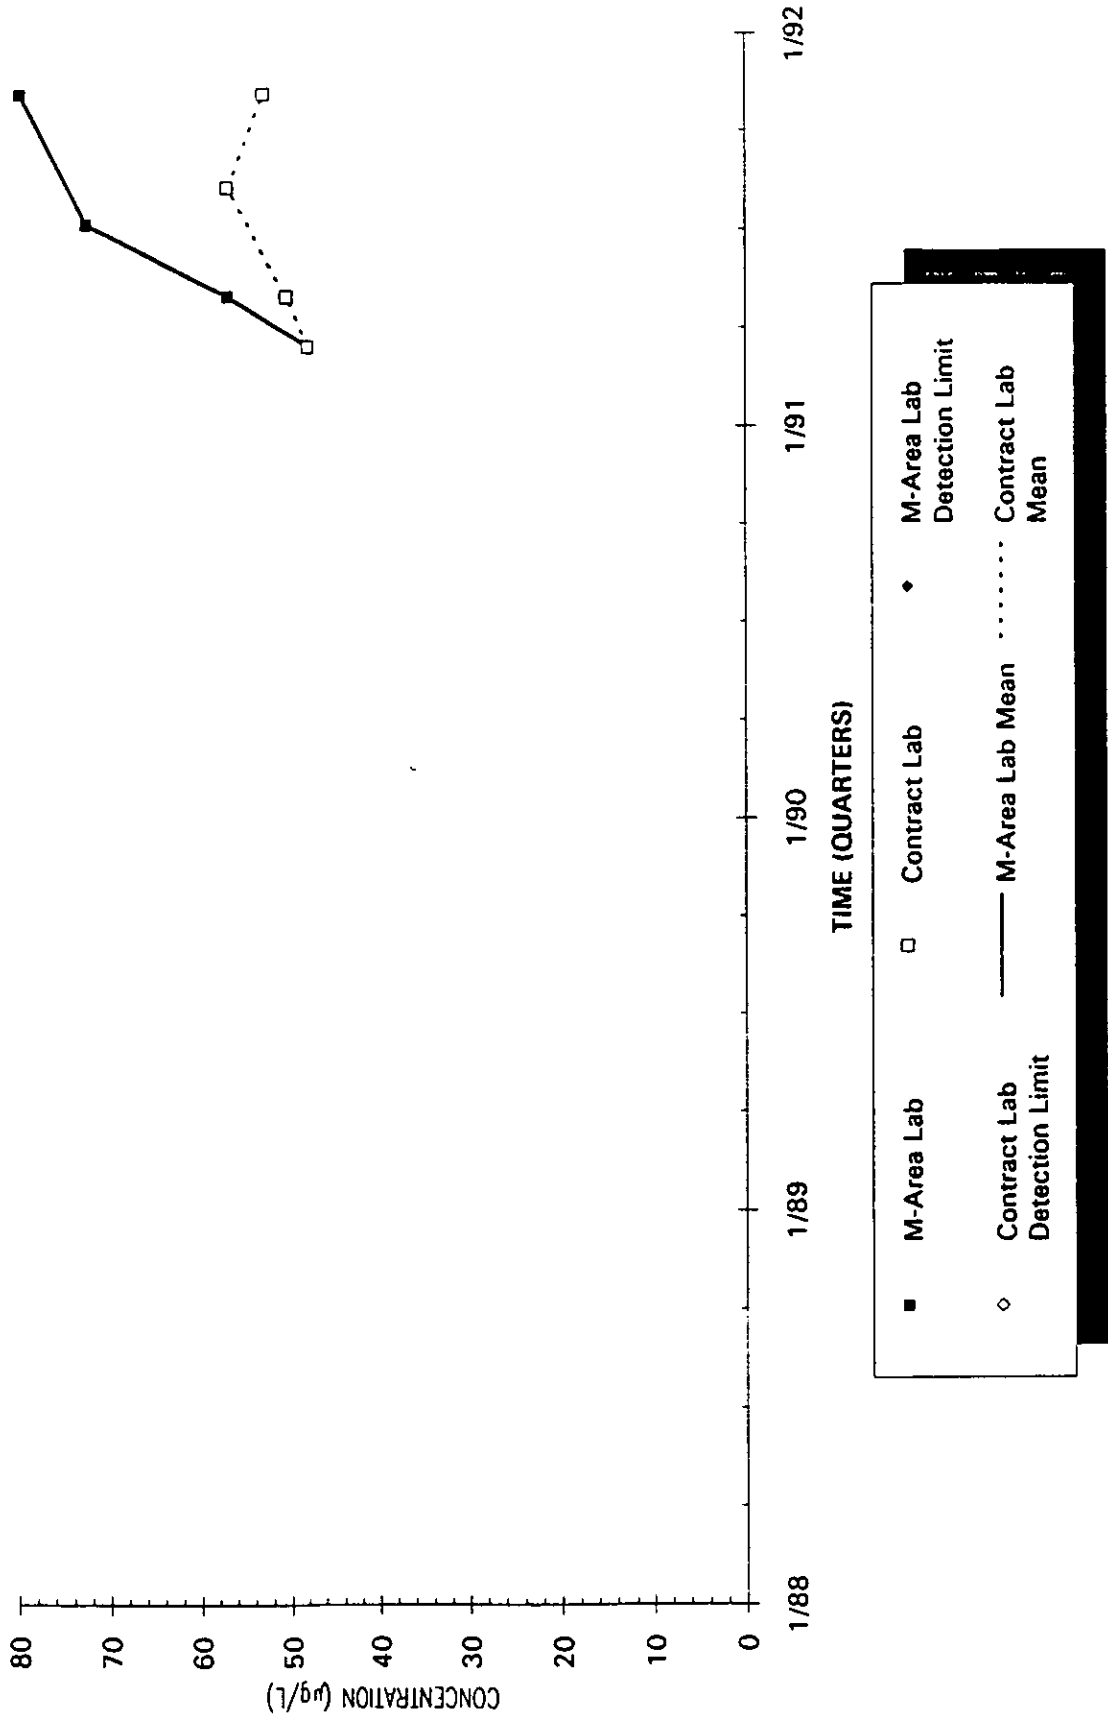

Time Series Plot of Tetrachloroethylene Concentrations Well ASB 6C

- M-Area Lab
- Contract Lab
- M-Area Lab Detection Limit
- Contract Lab Detection Limit
- M-Area Lab Mean
- ..... Contract Lab Mean