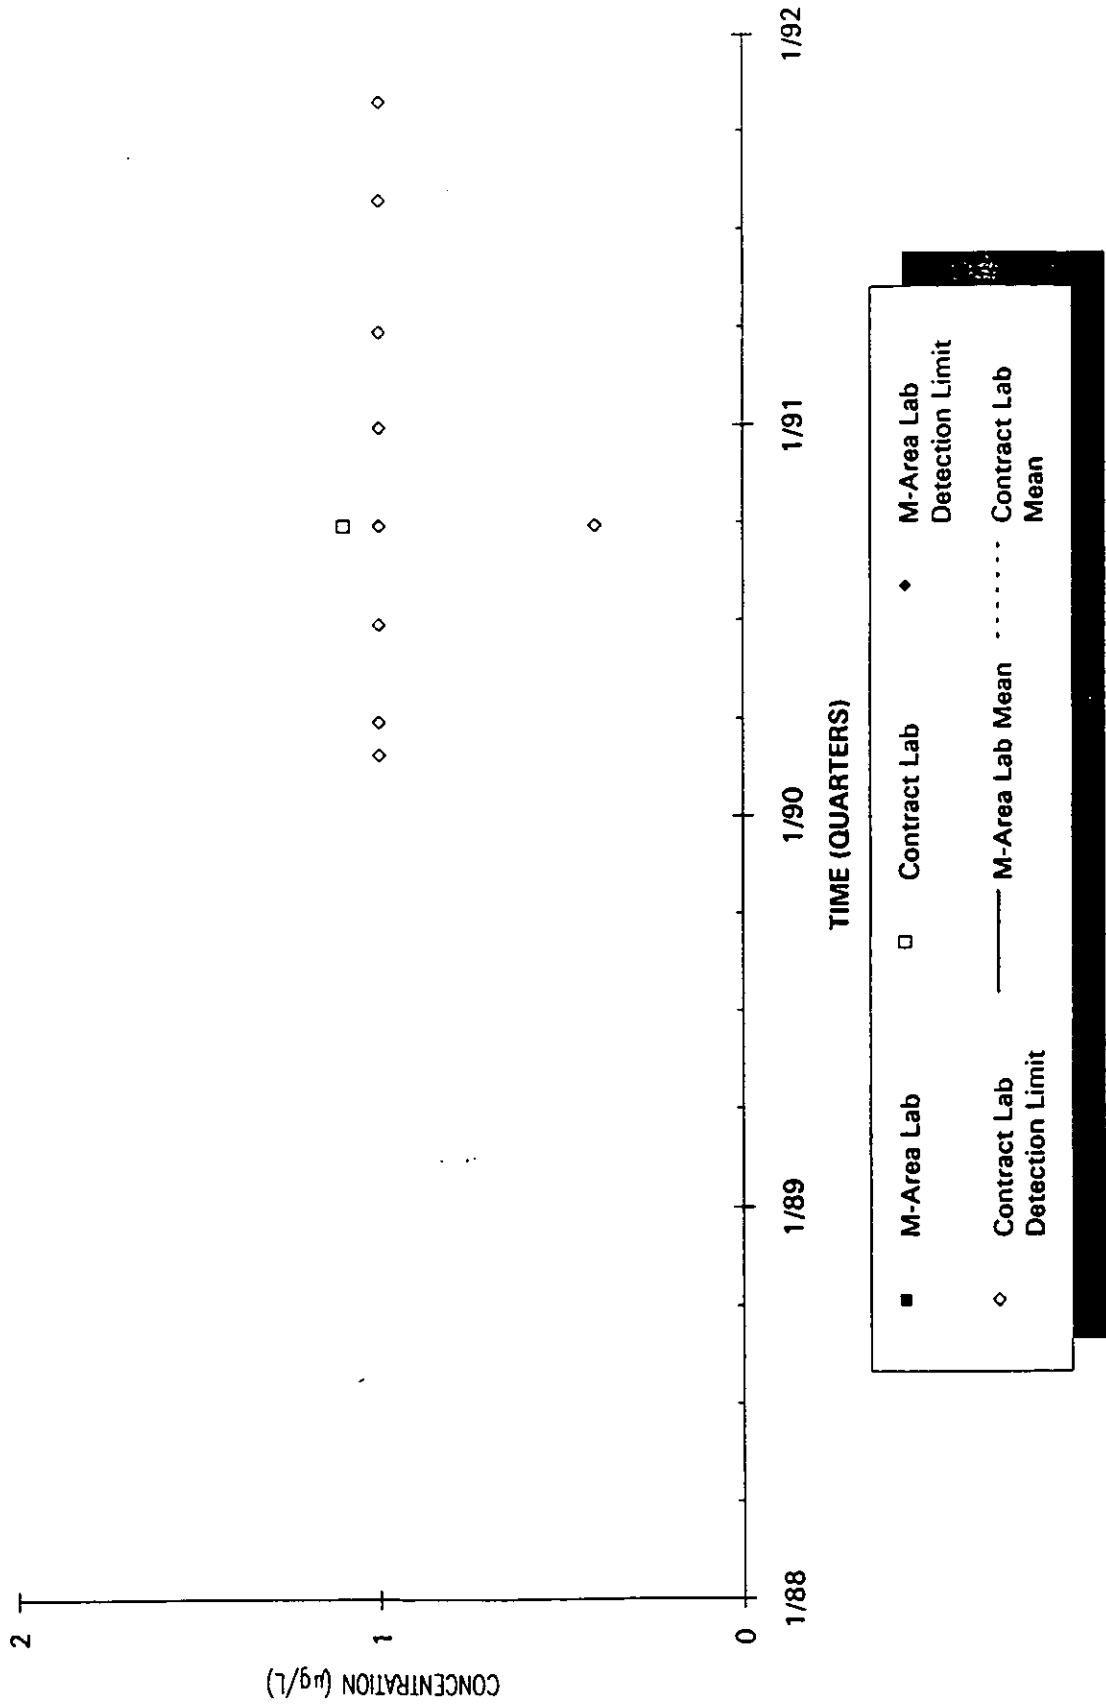

Time Series Plot of Trichloroethylene Concentrations Well AMB 12D