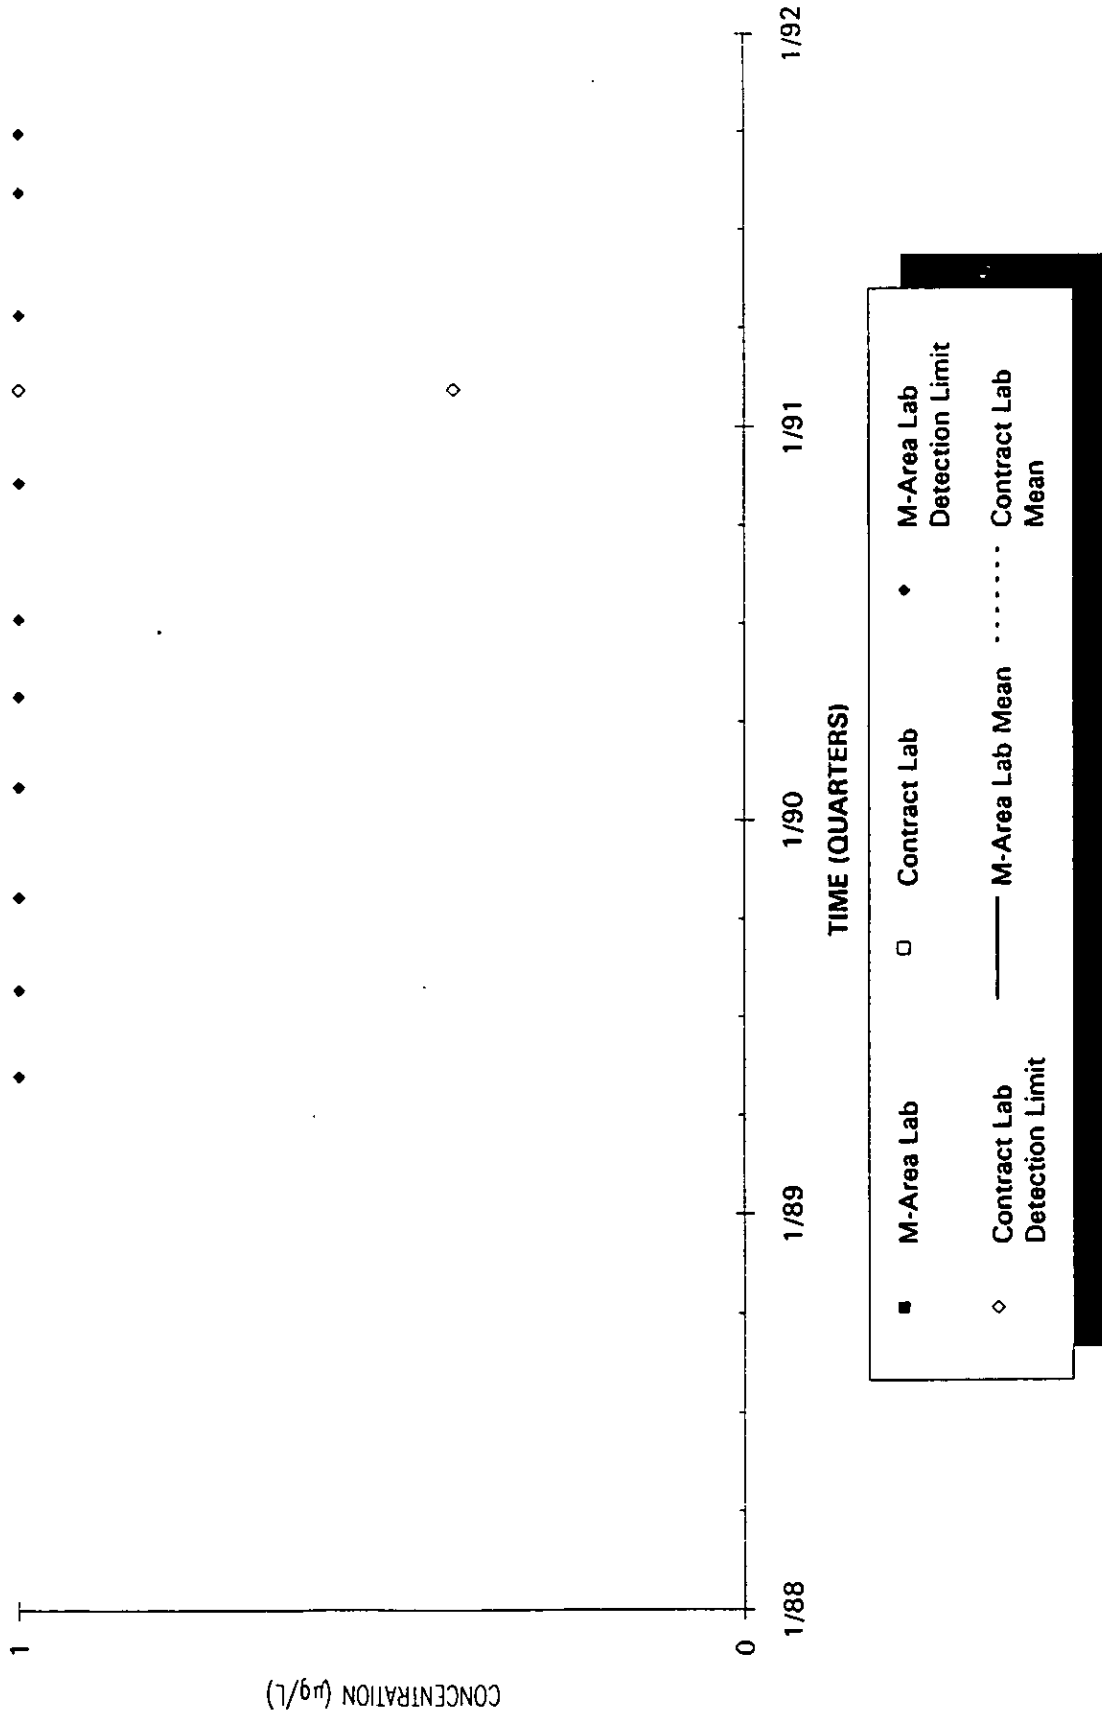

Time Series Plot of Tetrachloroethylene Concentrations Well MSB 84C