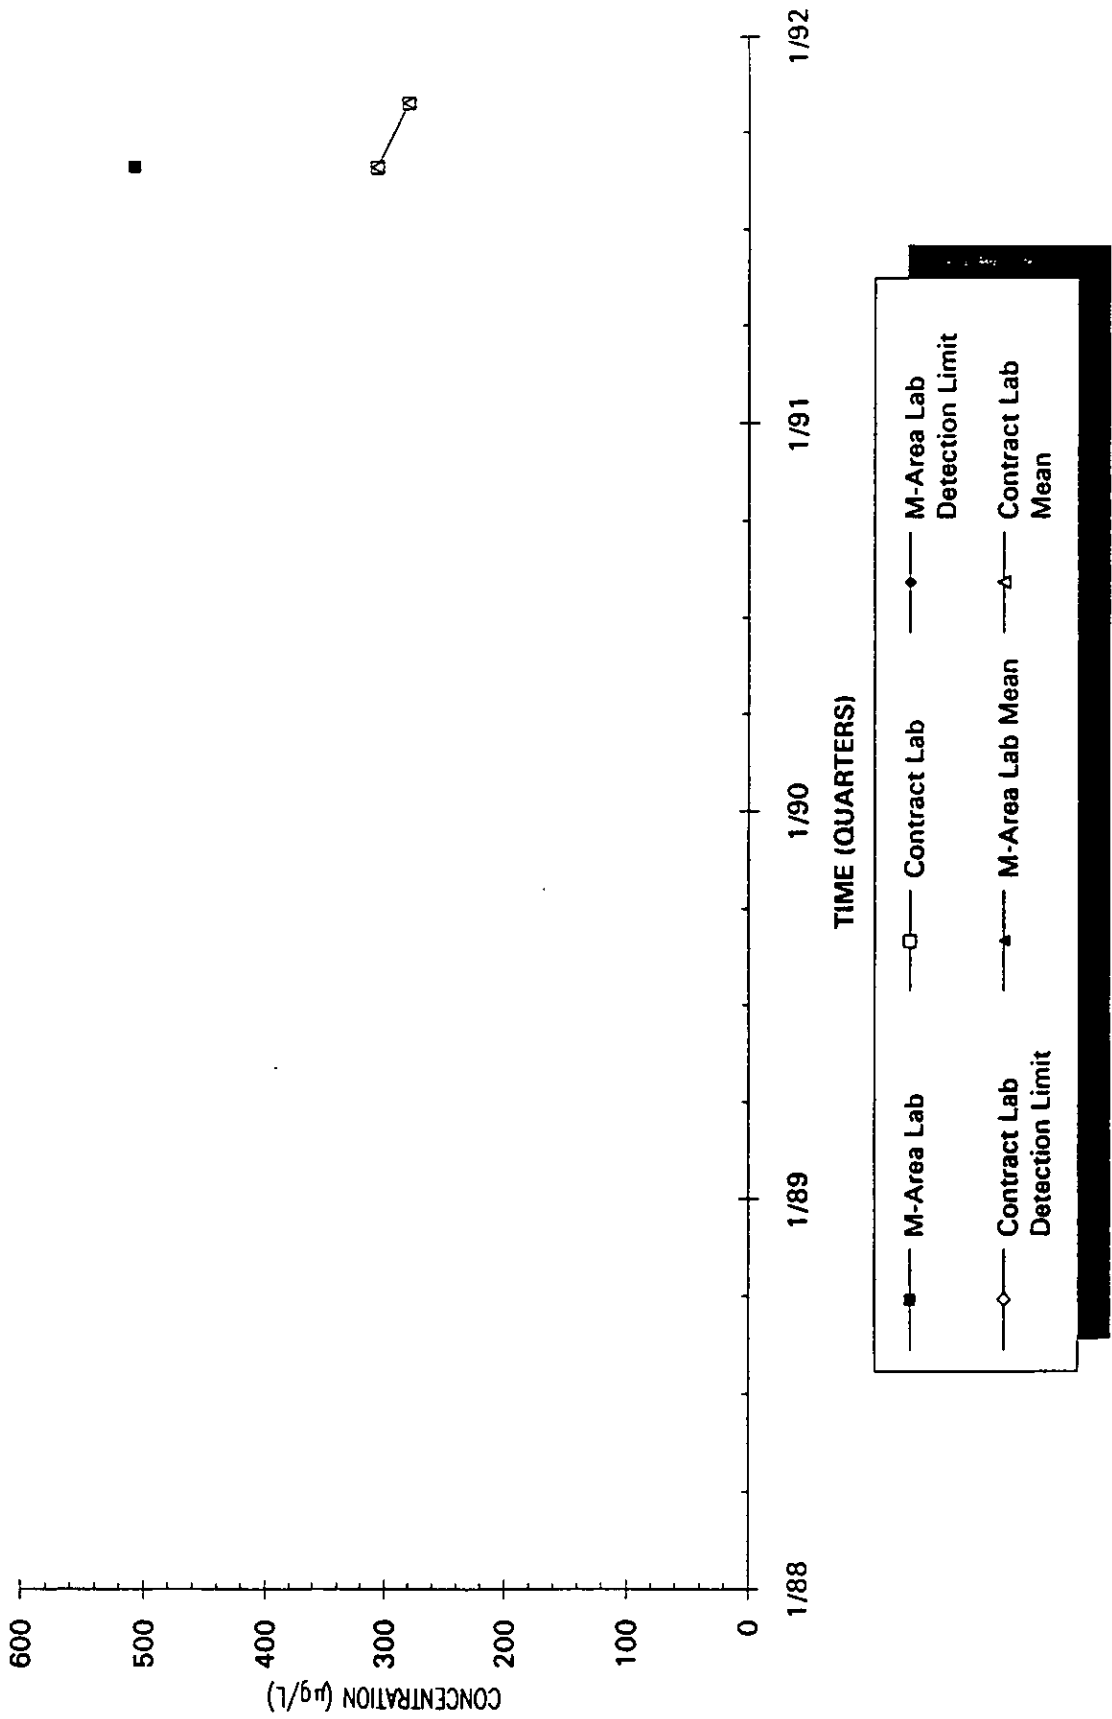

Time Series Plot of Trichloroethylene Concentrations Well AMB 7A