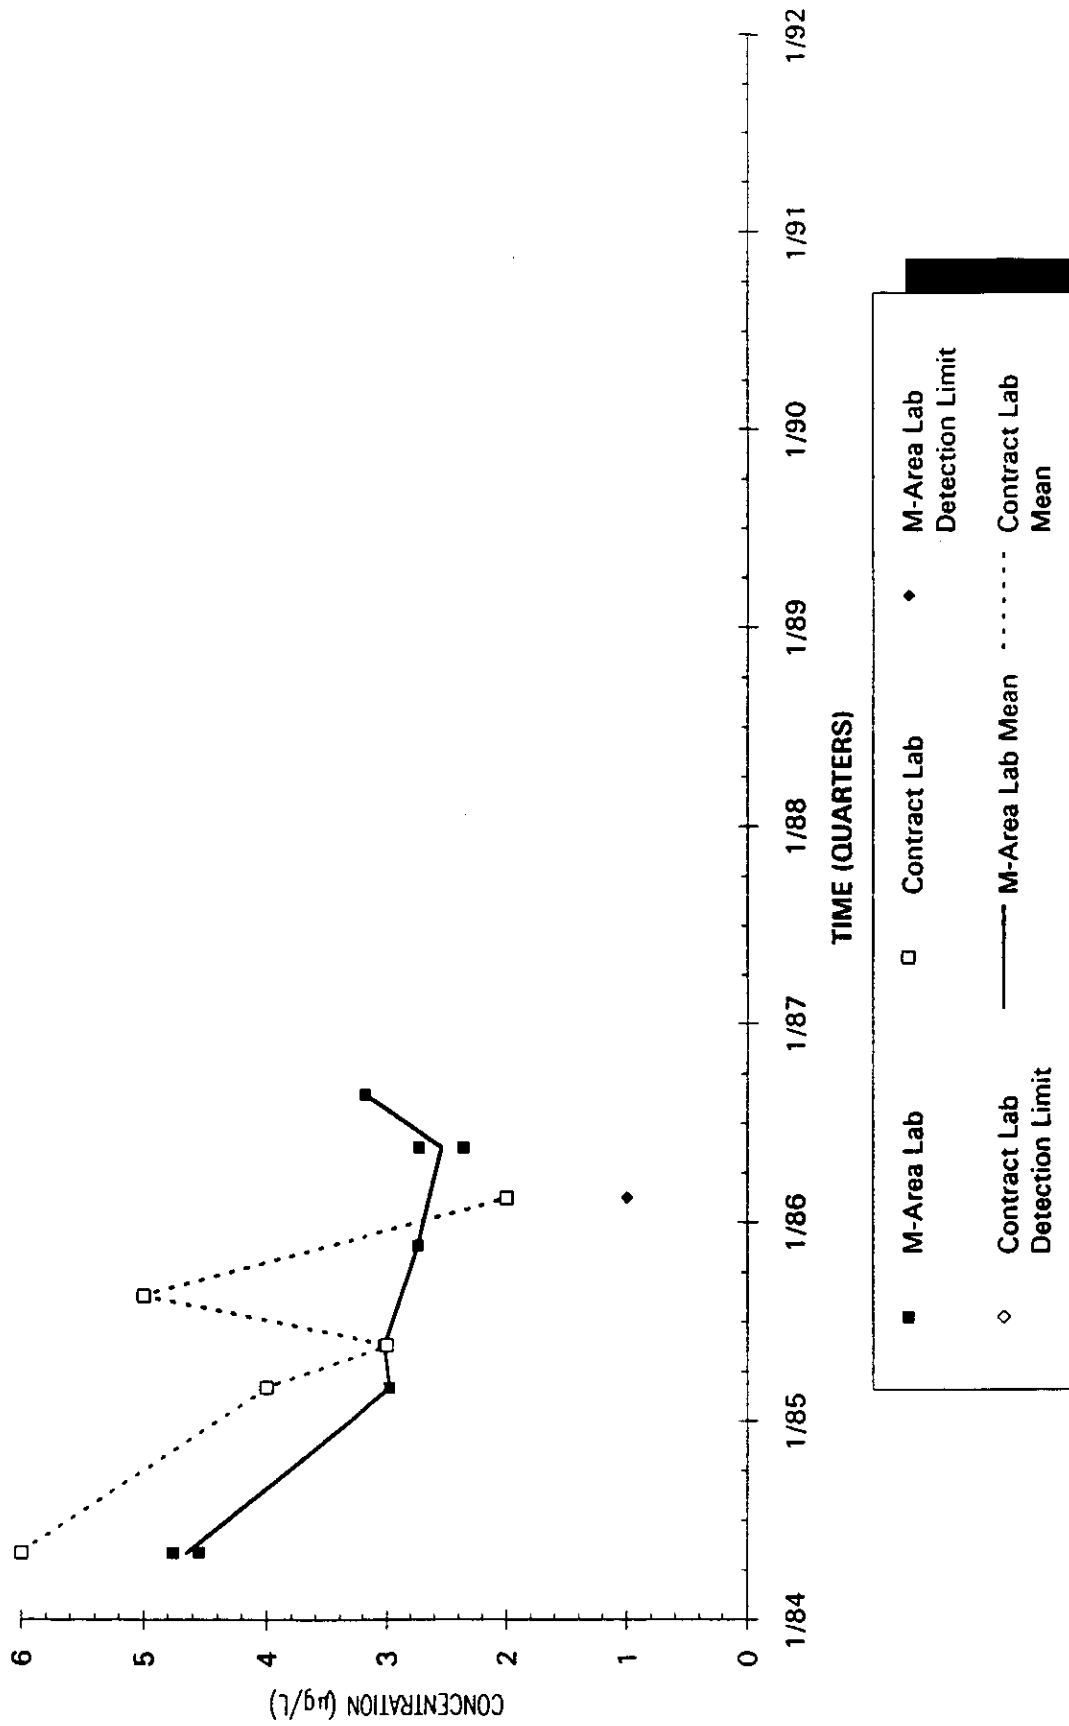

Time Series Plot of Trichloroethylene Concentrations Well SRW 5C