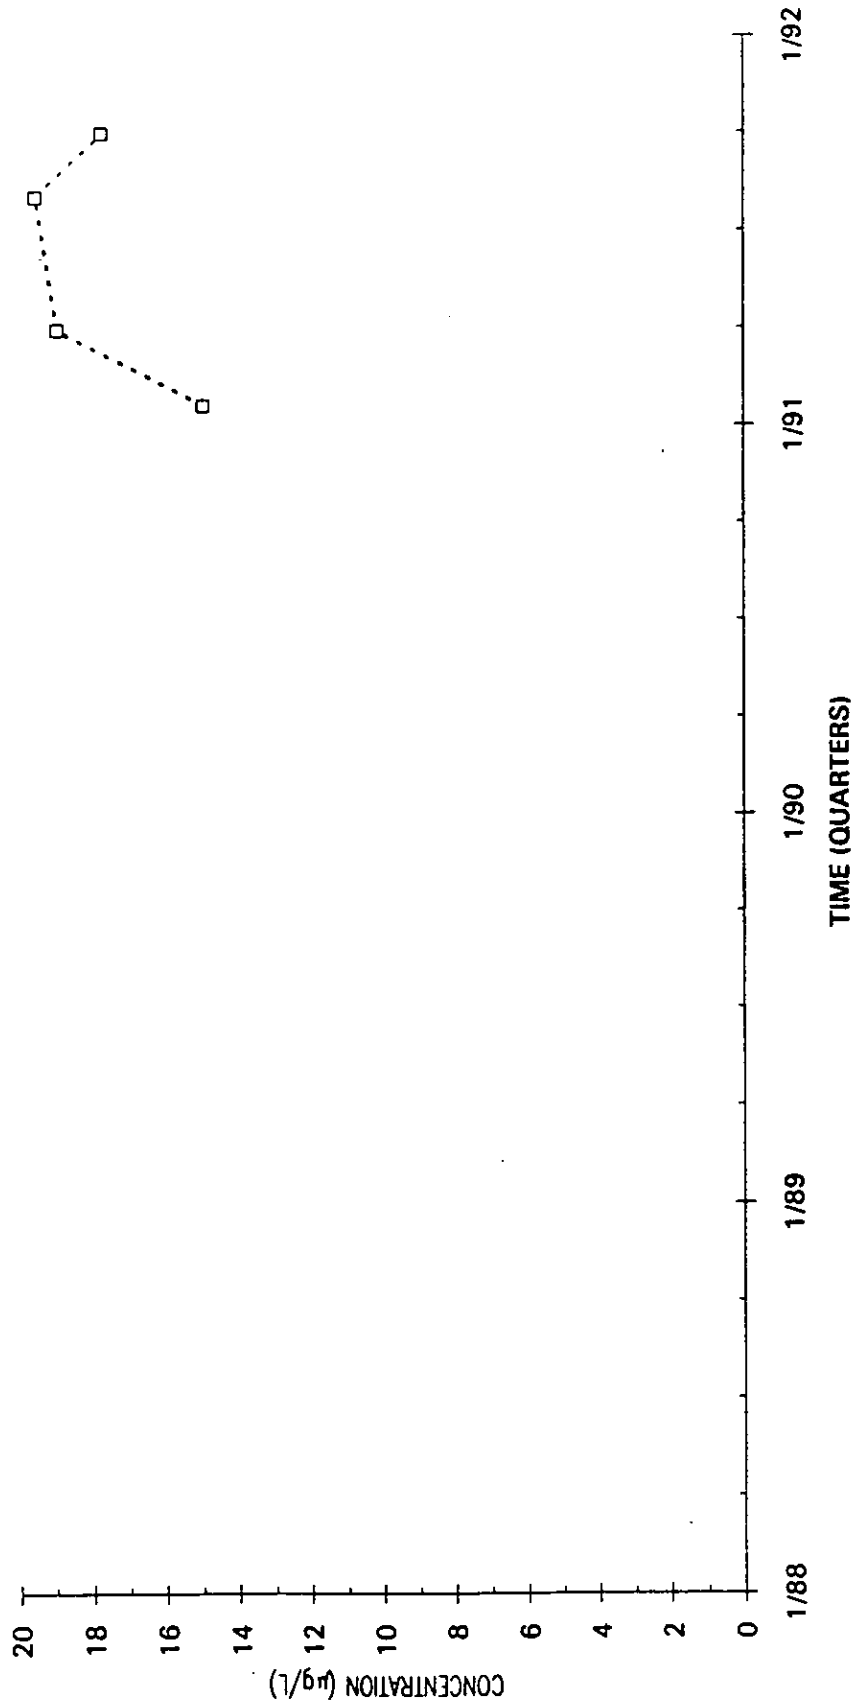

Time Series Plot of Trichloroethylene Concentrations Well MSB 7C

M-Area Lab
 Contract Lab
 M-Area Lab Mean
 Contract Lab Mean
 M-Area Lab Detection Limit
 Contract Lab Detection Limit