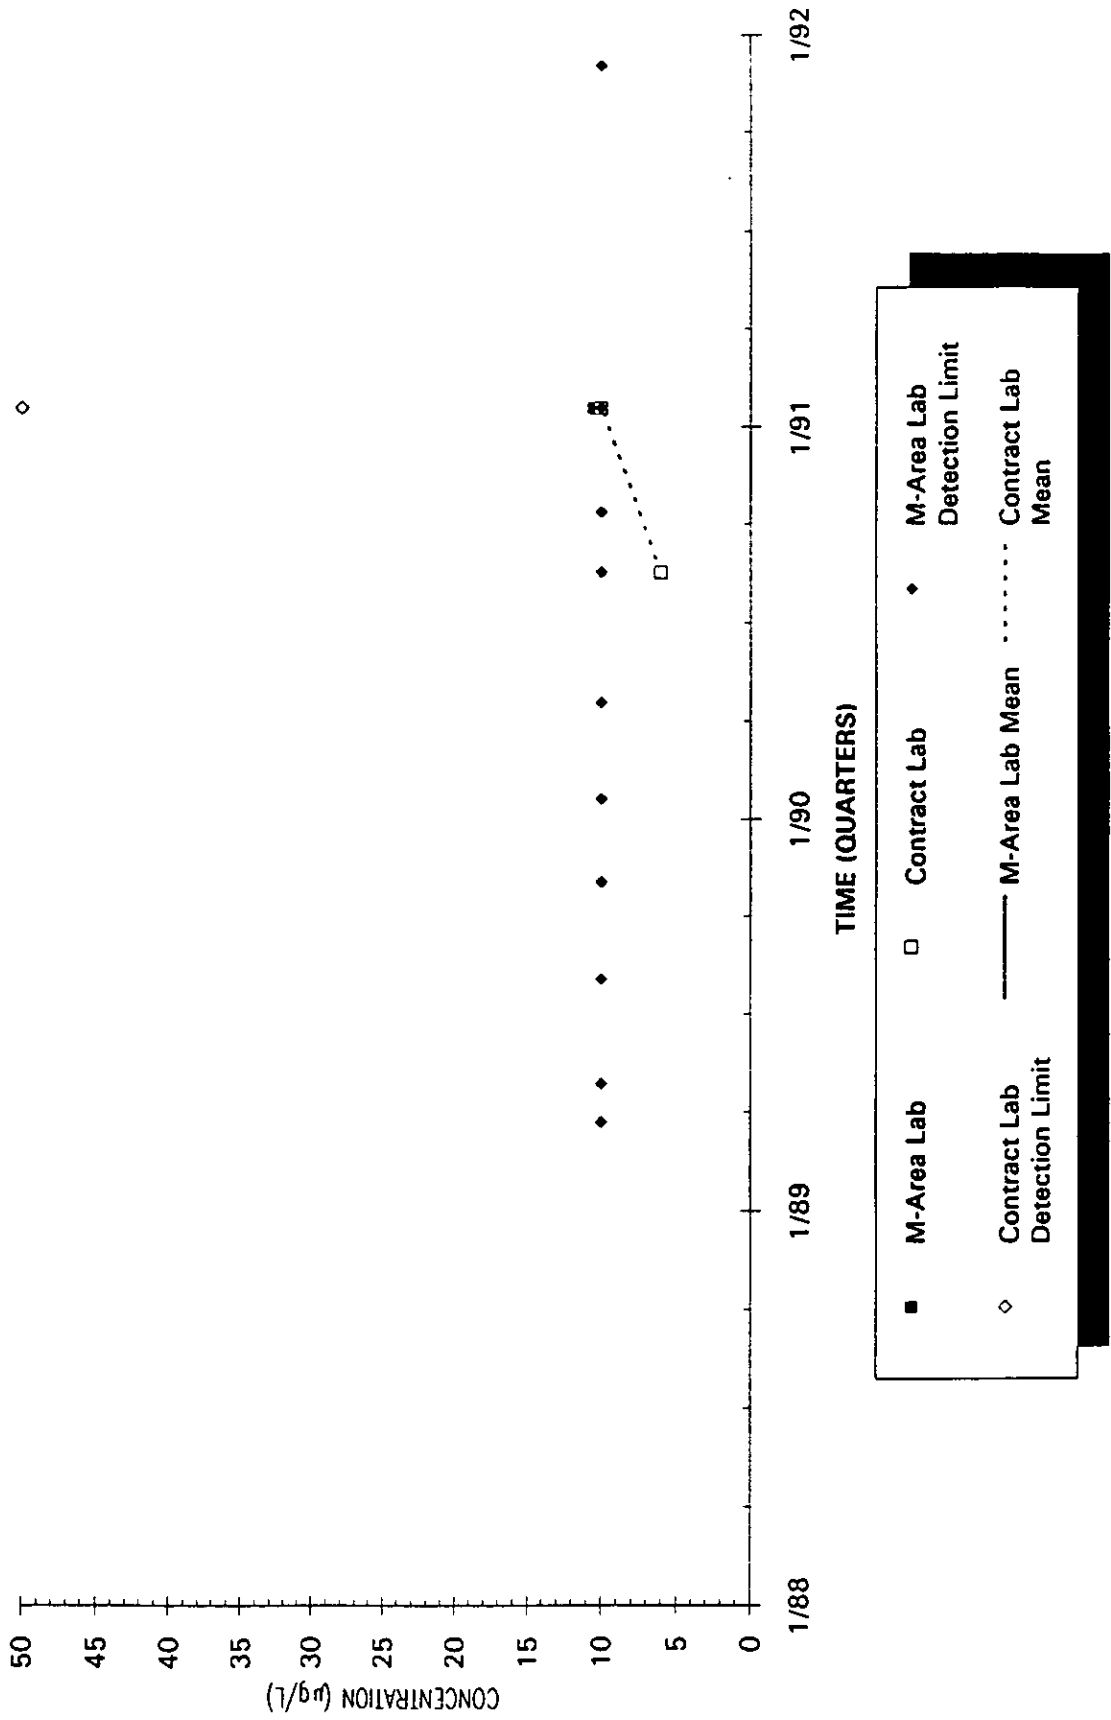

Time Series Plot of Tetrachloroethylene Concentrations Well MSB 68C