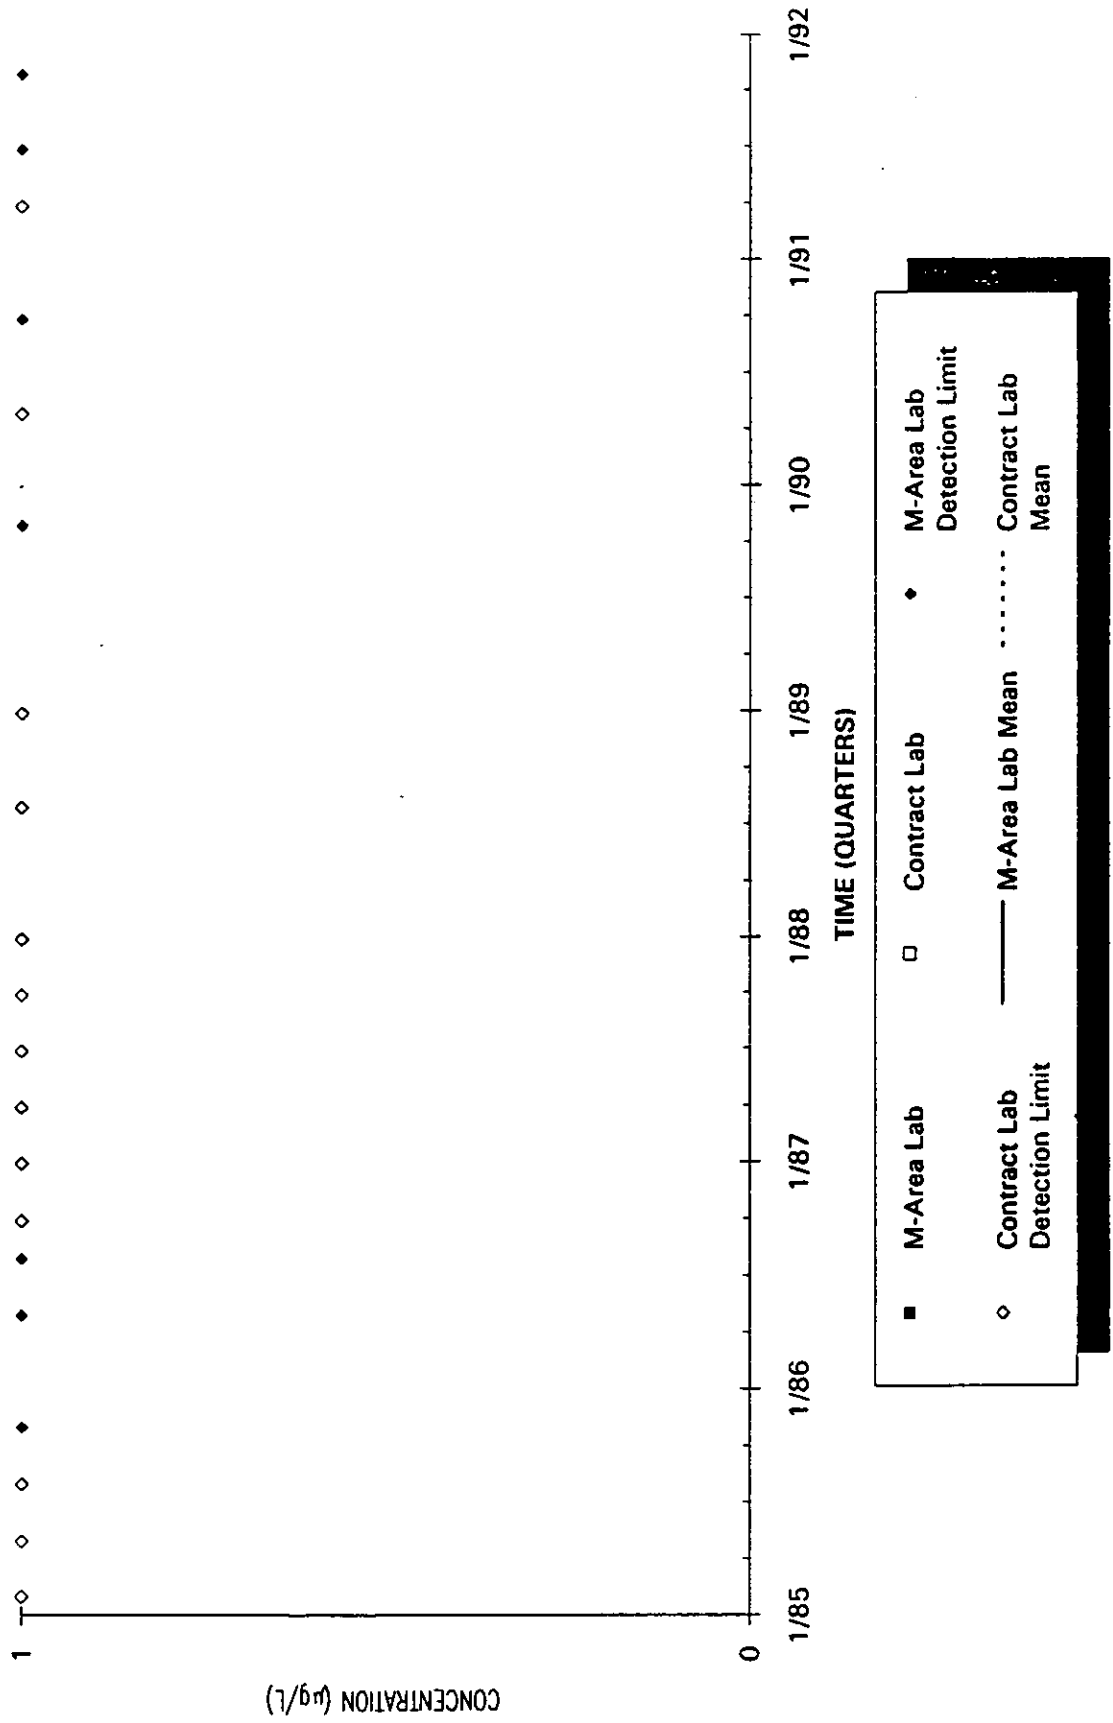

Time Series Plot of Trichloroethylene Concentrations Well ACB 3A