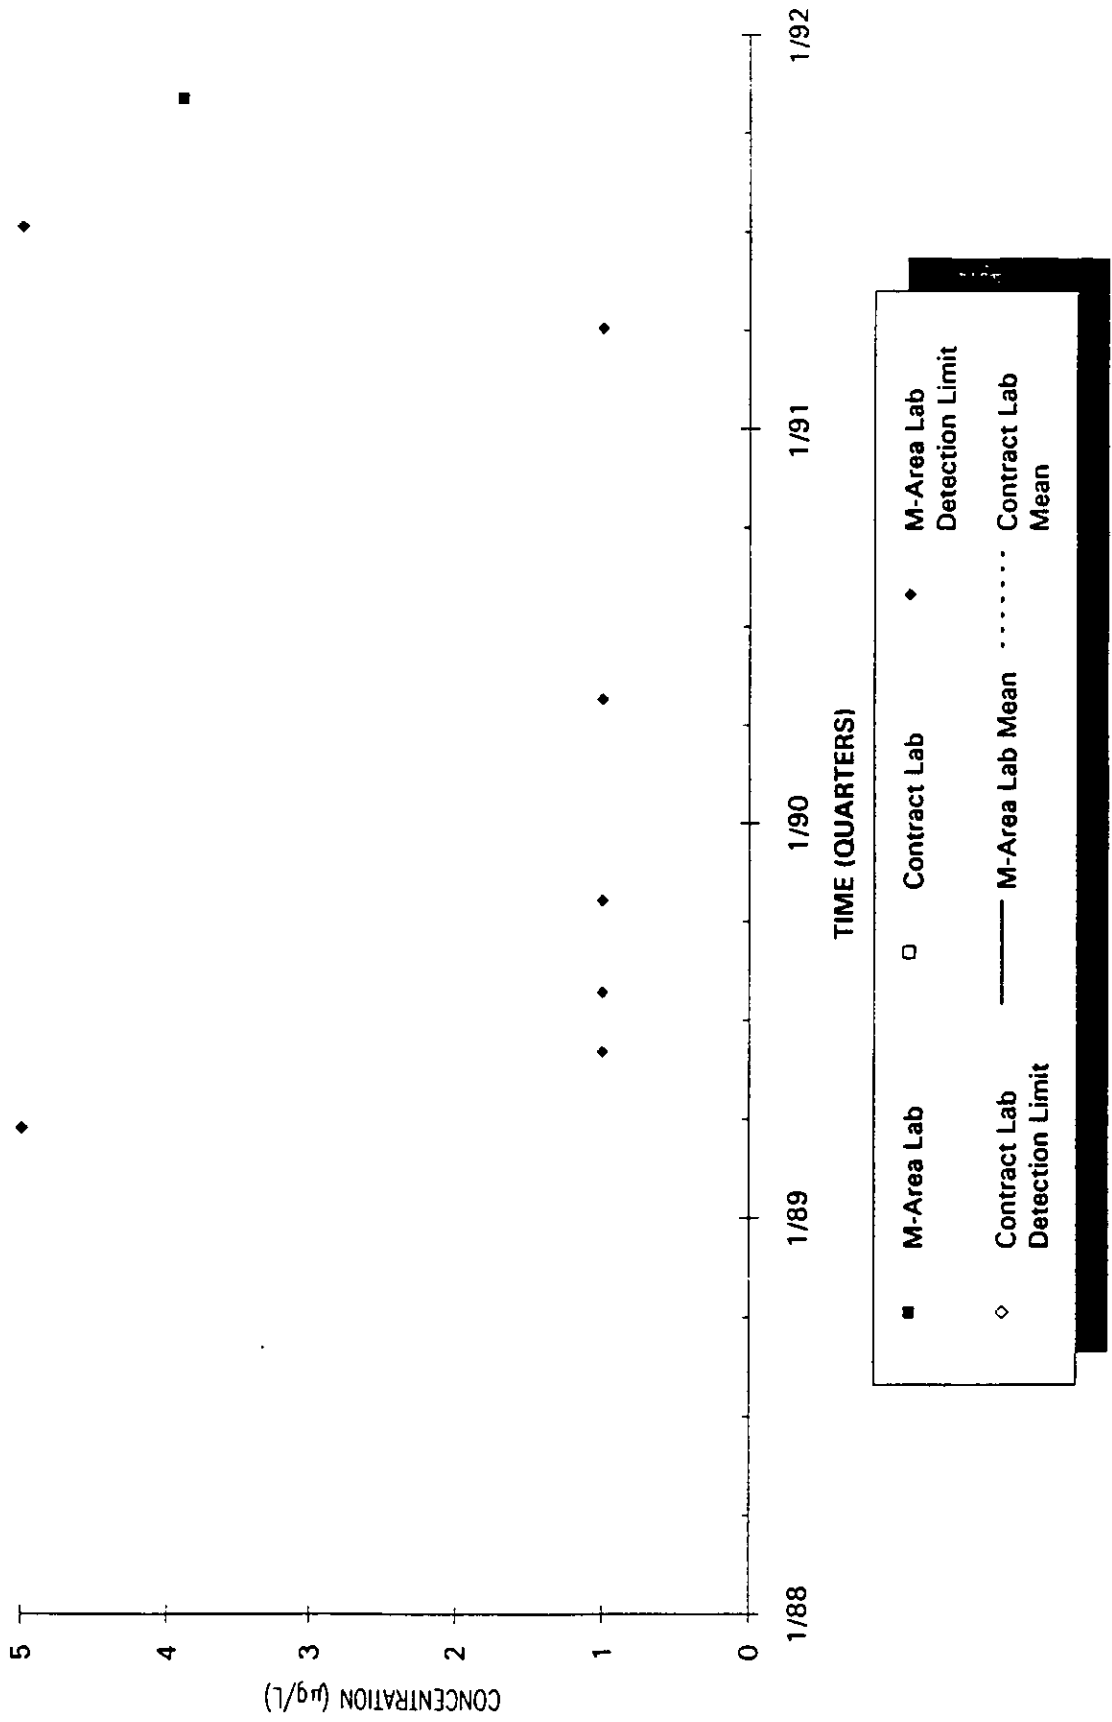

Time Series Plot of Tetrachloroethylene Concentrations Well MSB 65D