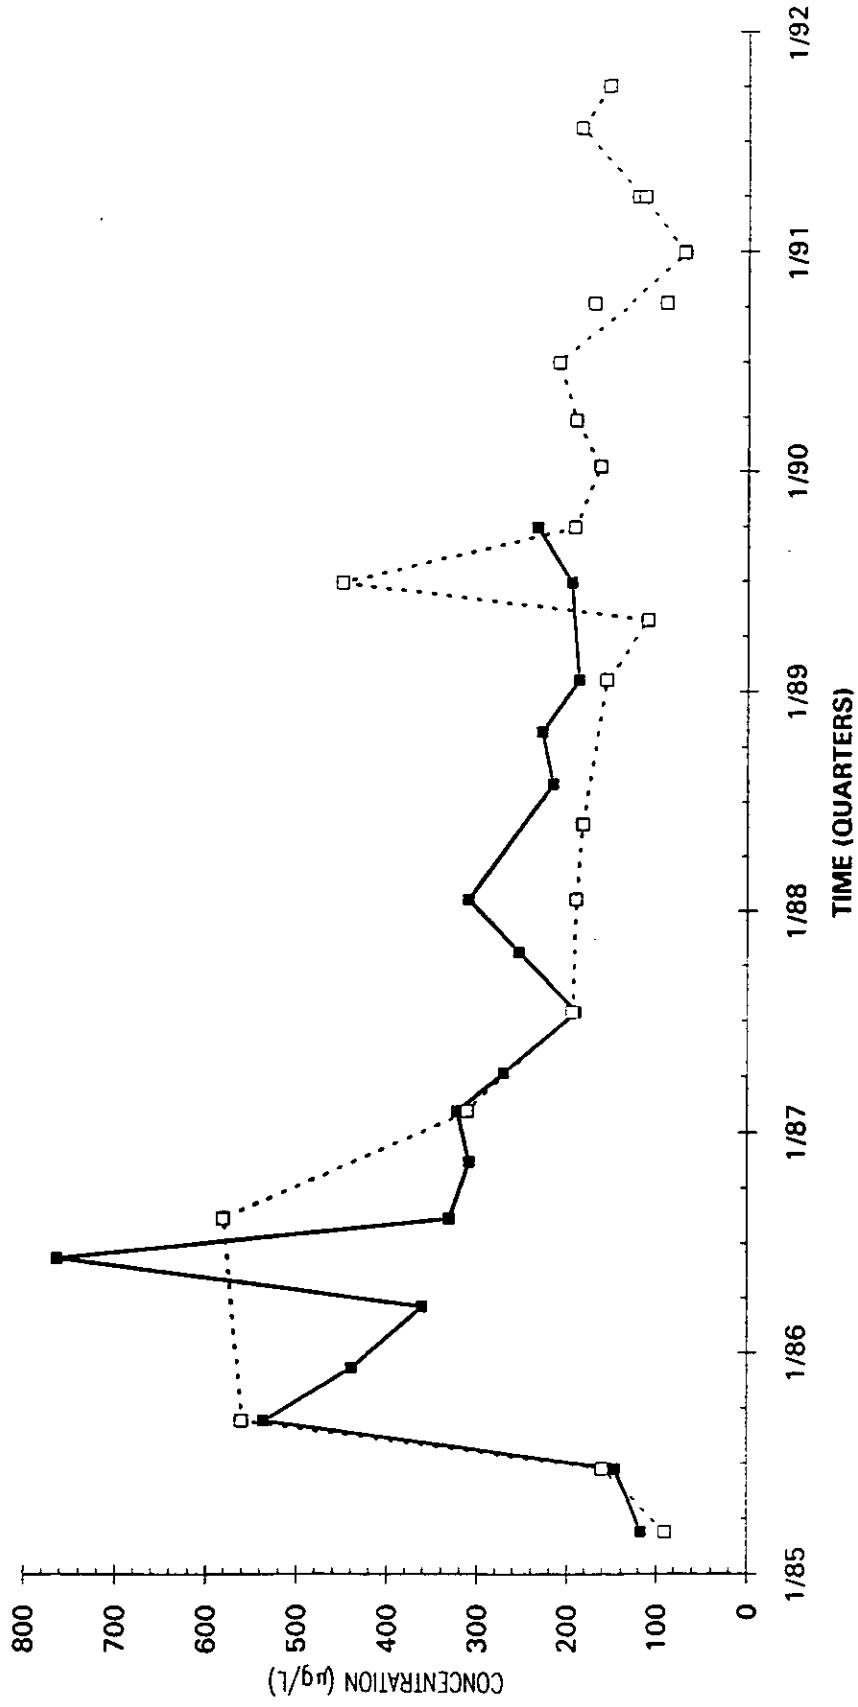

Time Series Plot of Tetrachloroethylene Concentrations Well MSB 39B