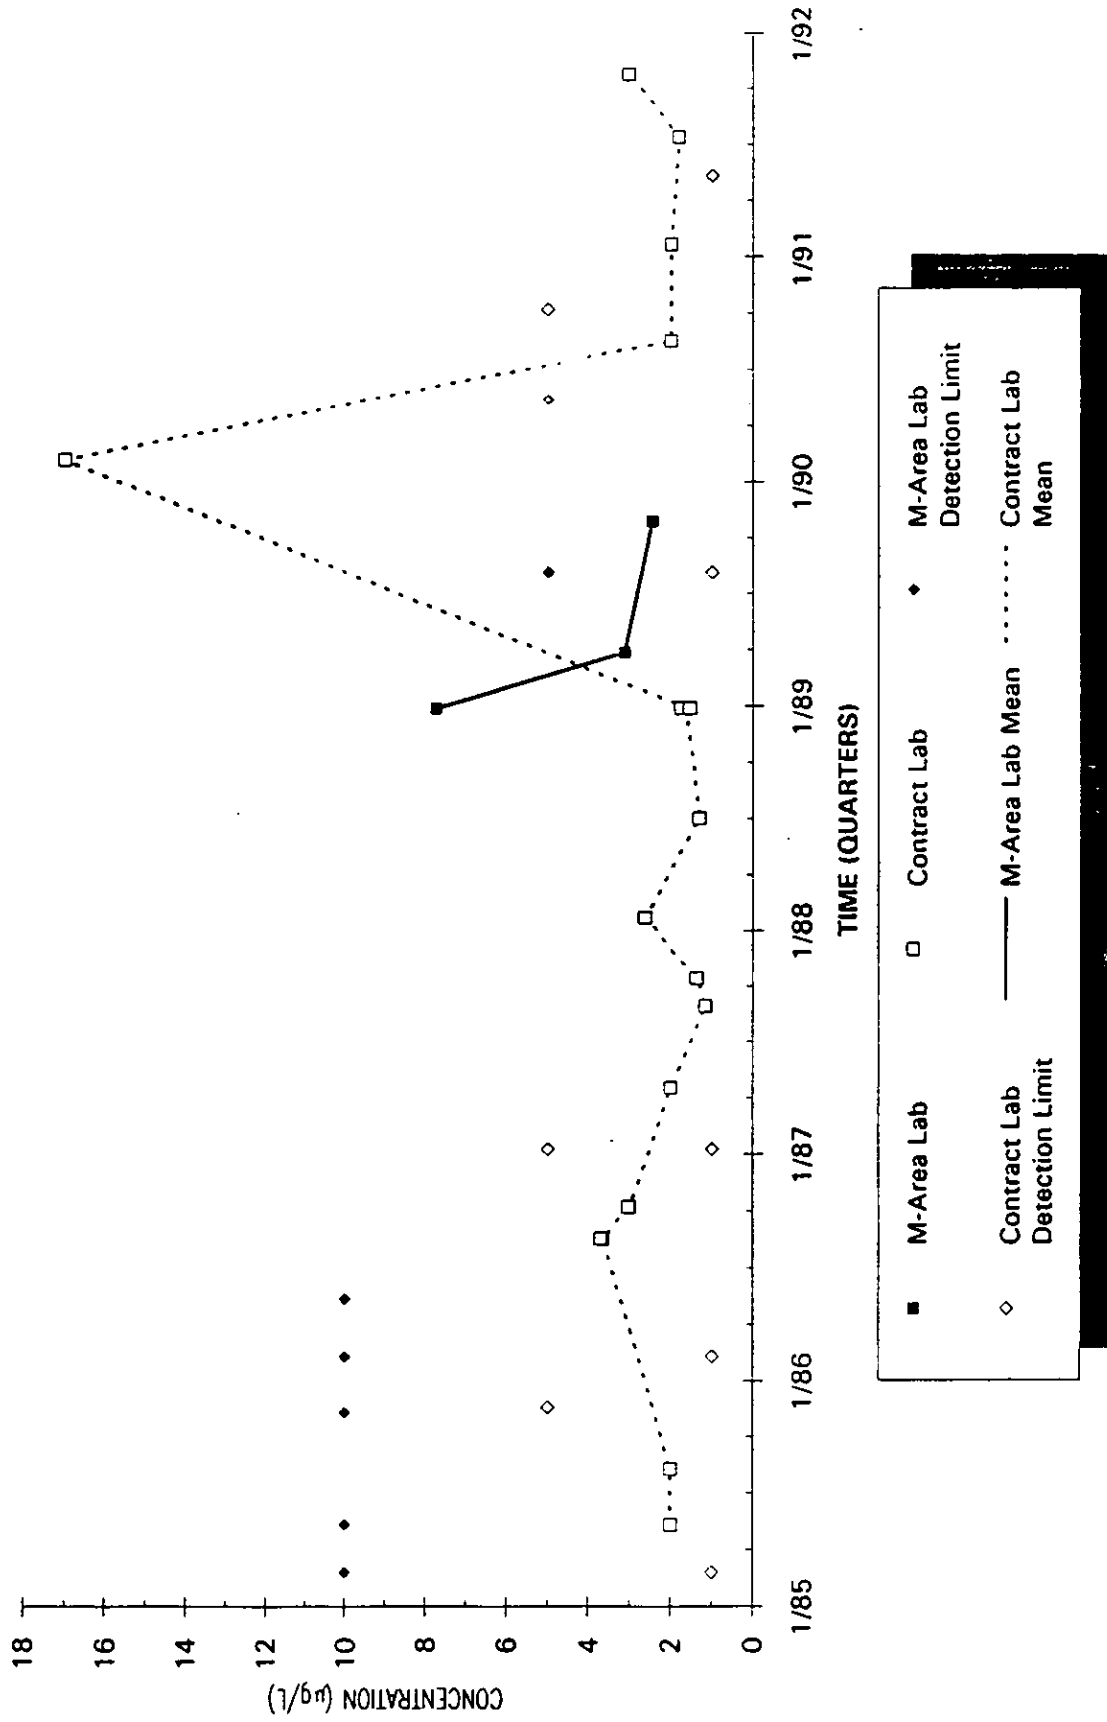

Time Series Plot of Tetrachloroethylene Concentrations Well ABP 2A