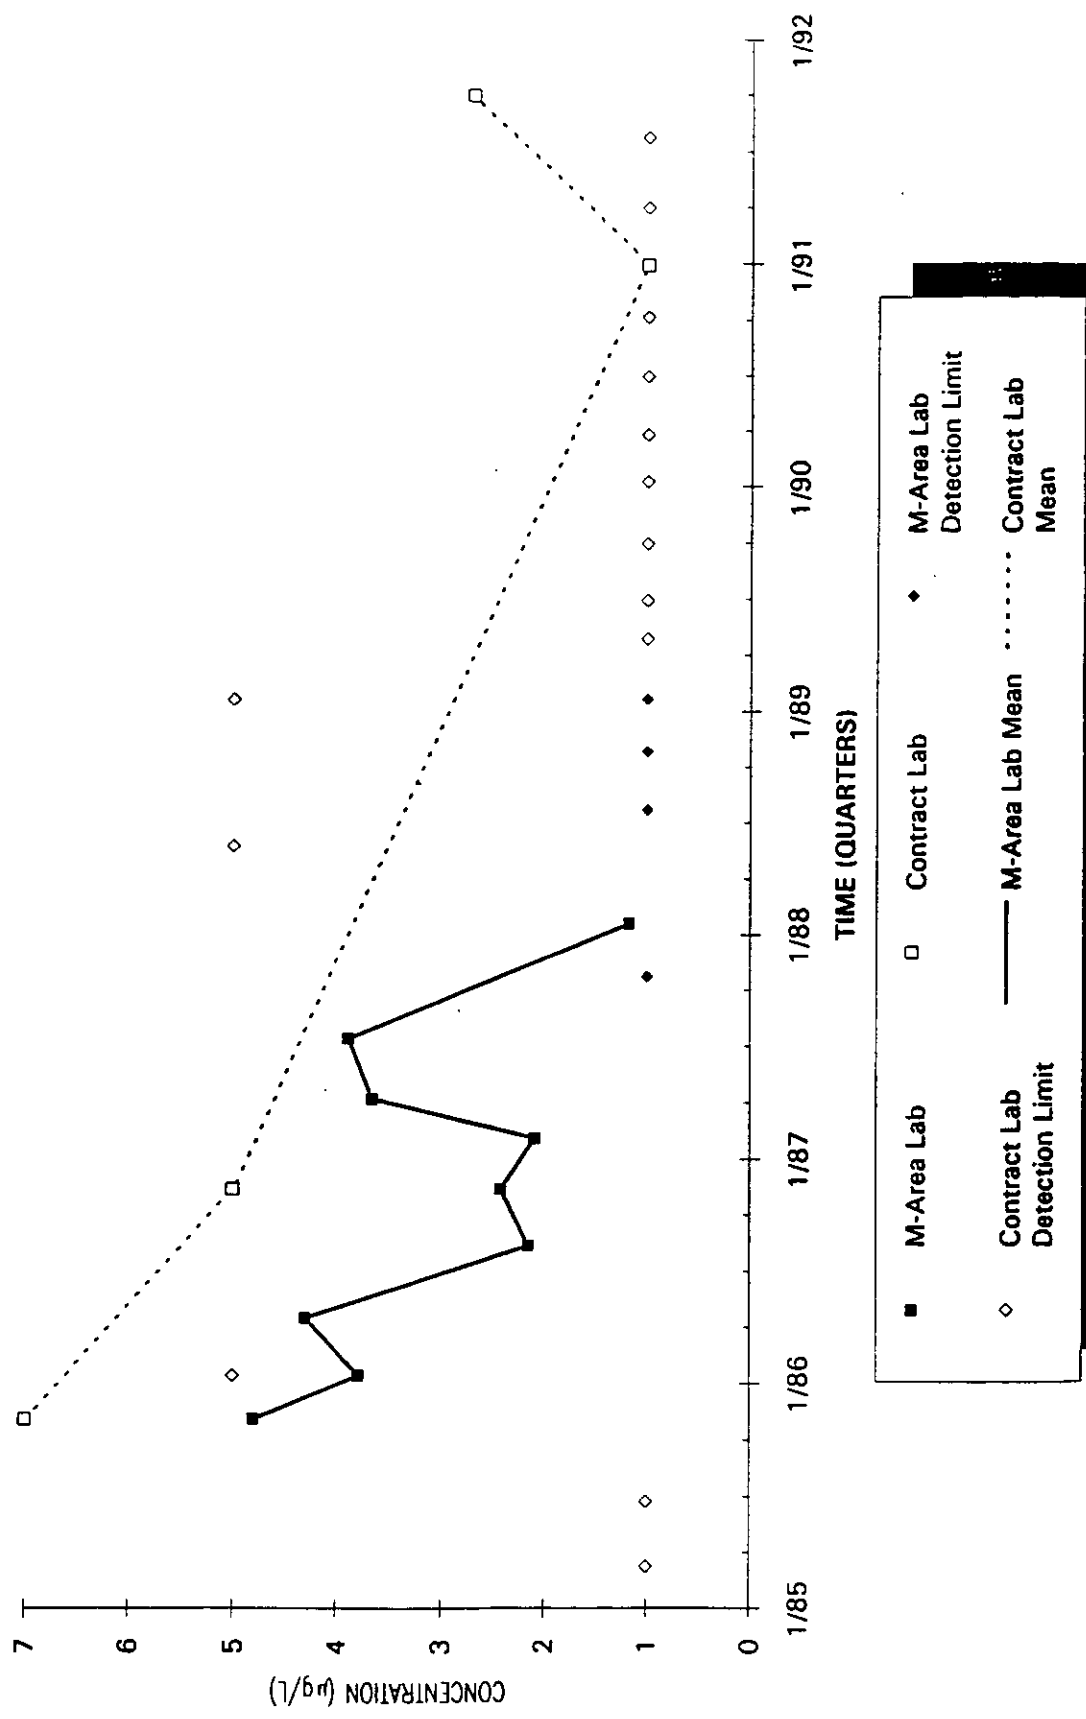

Time Series Plot of Tetrachloroethylene Concentrations Well MSB 39D