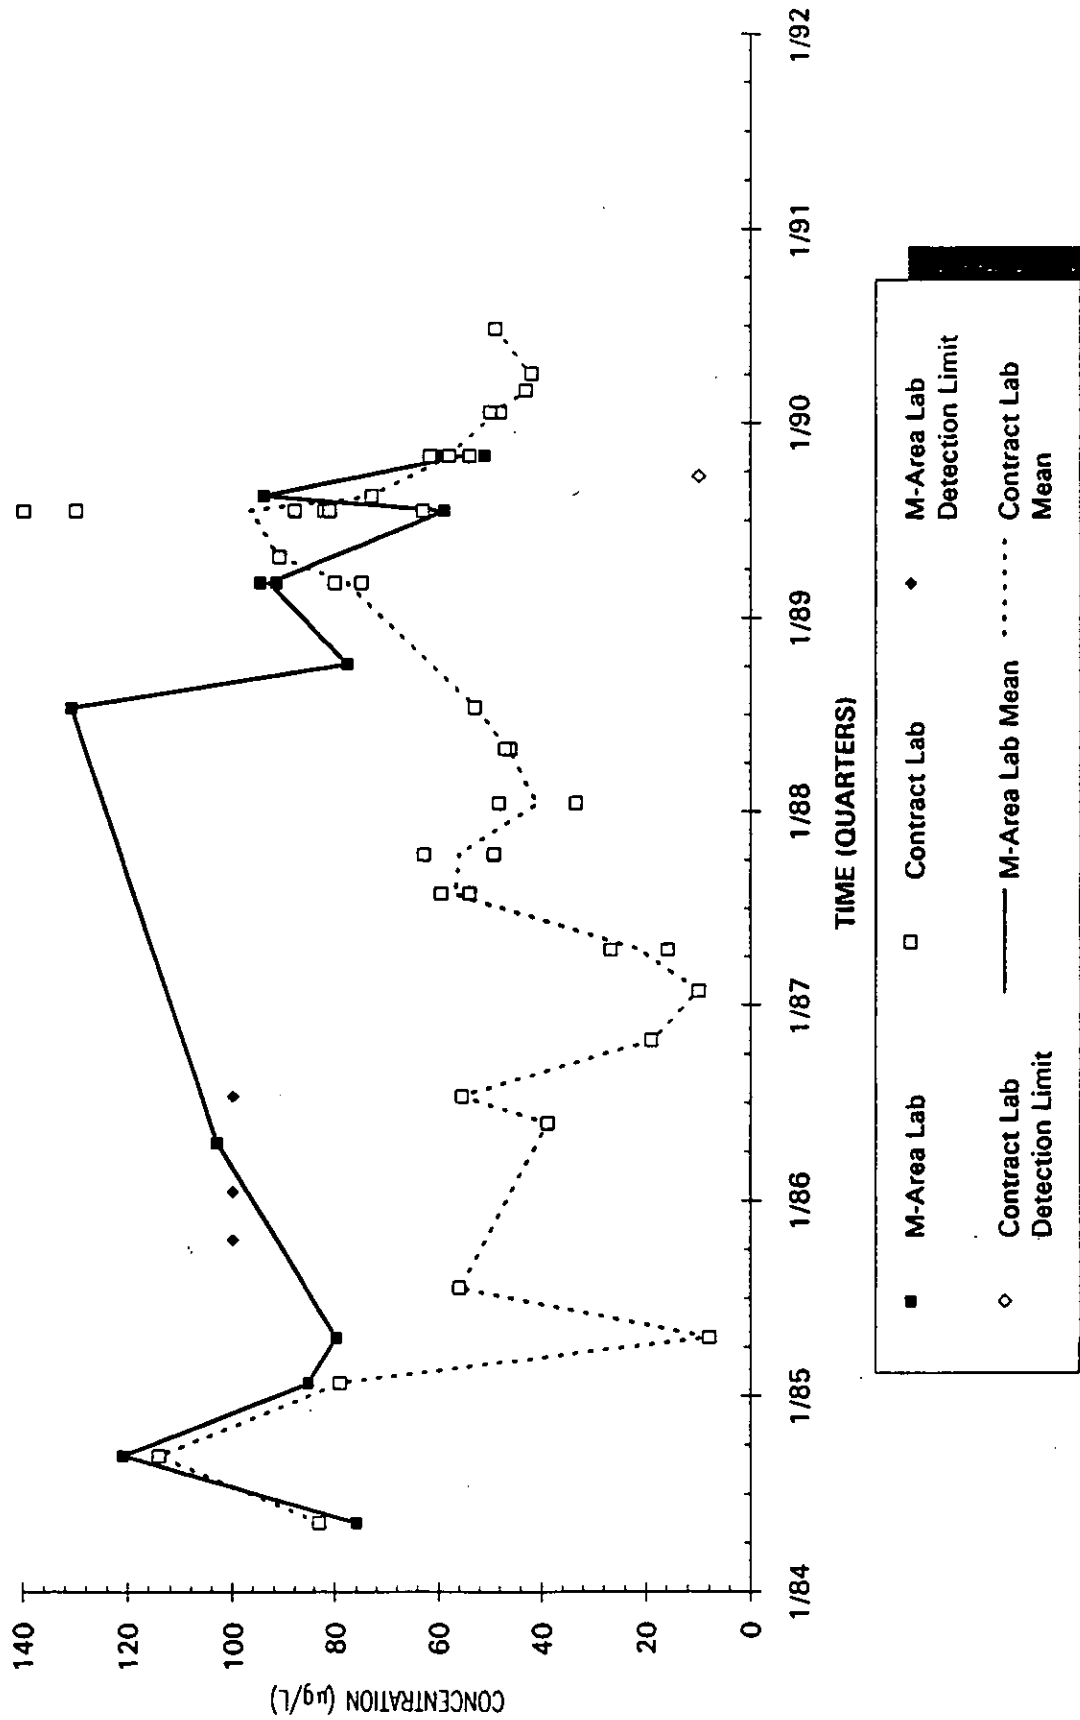

Time Series Plot of Trichloroethylene Concentrations Well MSB 8A