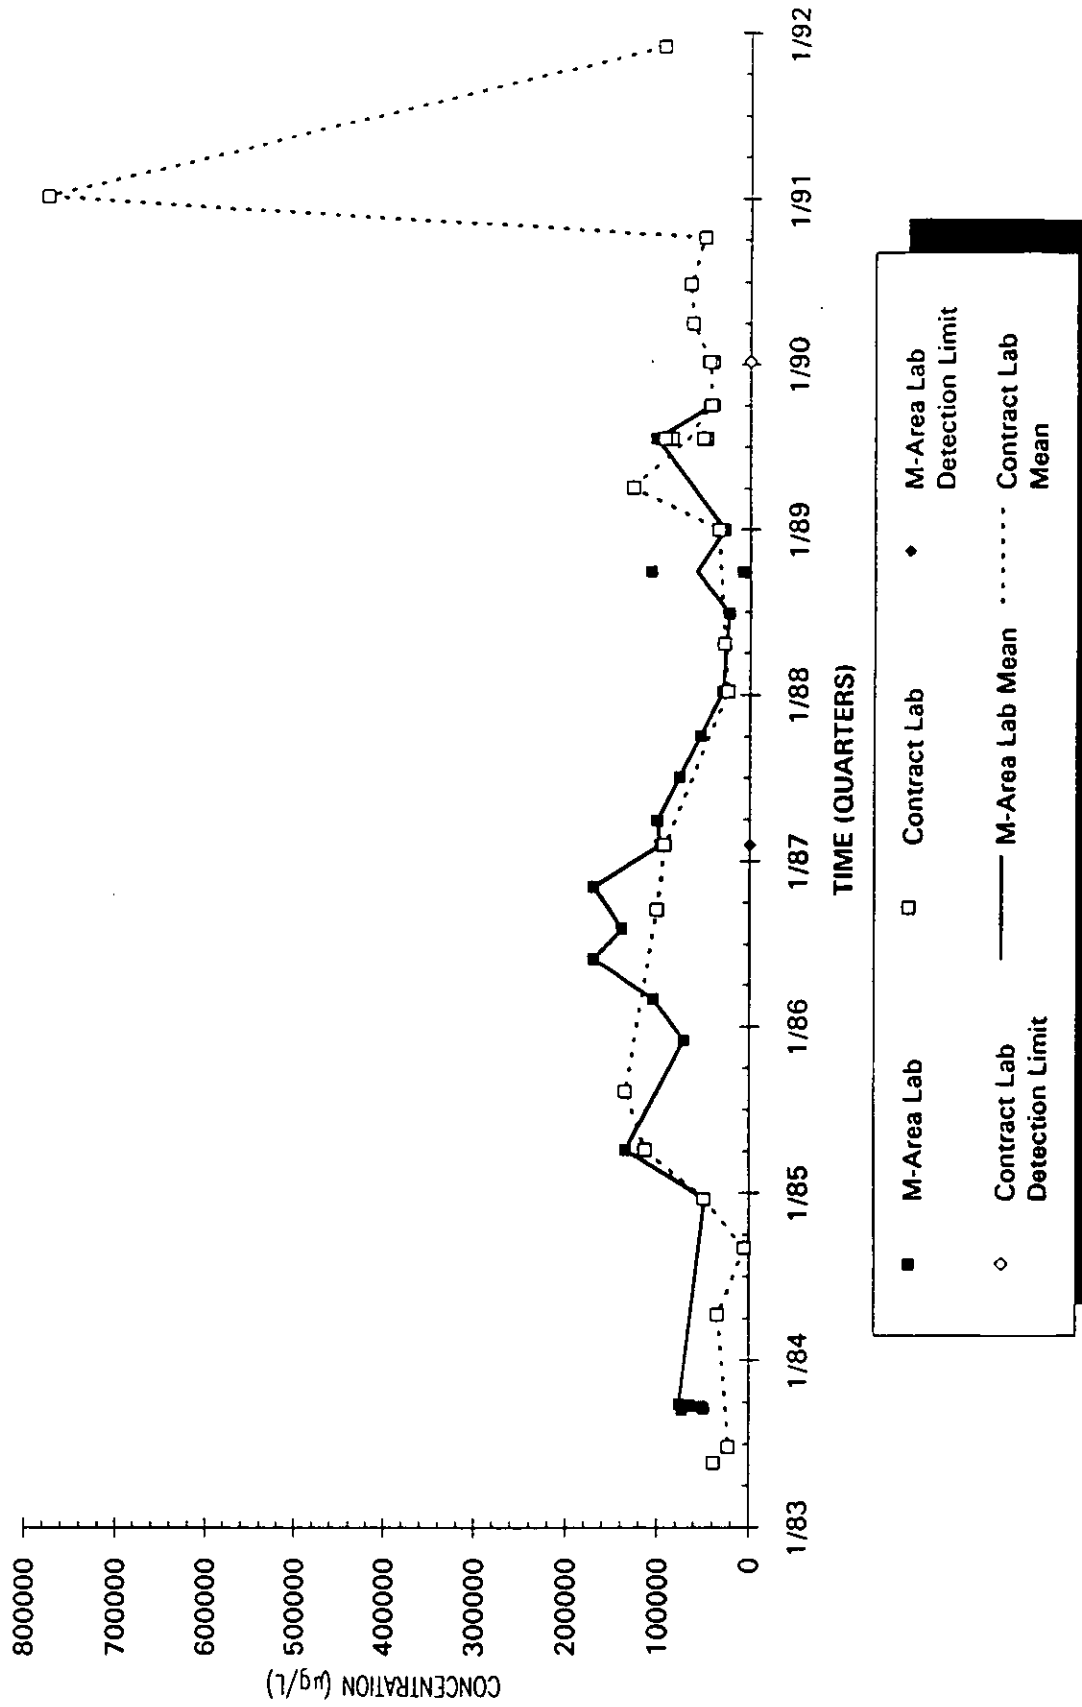

Time Series Plot of Trichloroethylene Concentrations Well MSB 11C