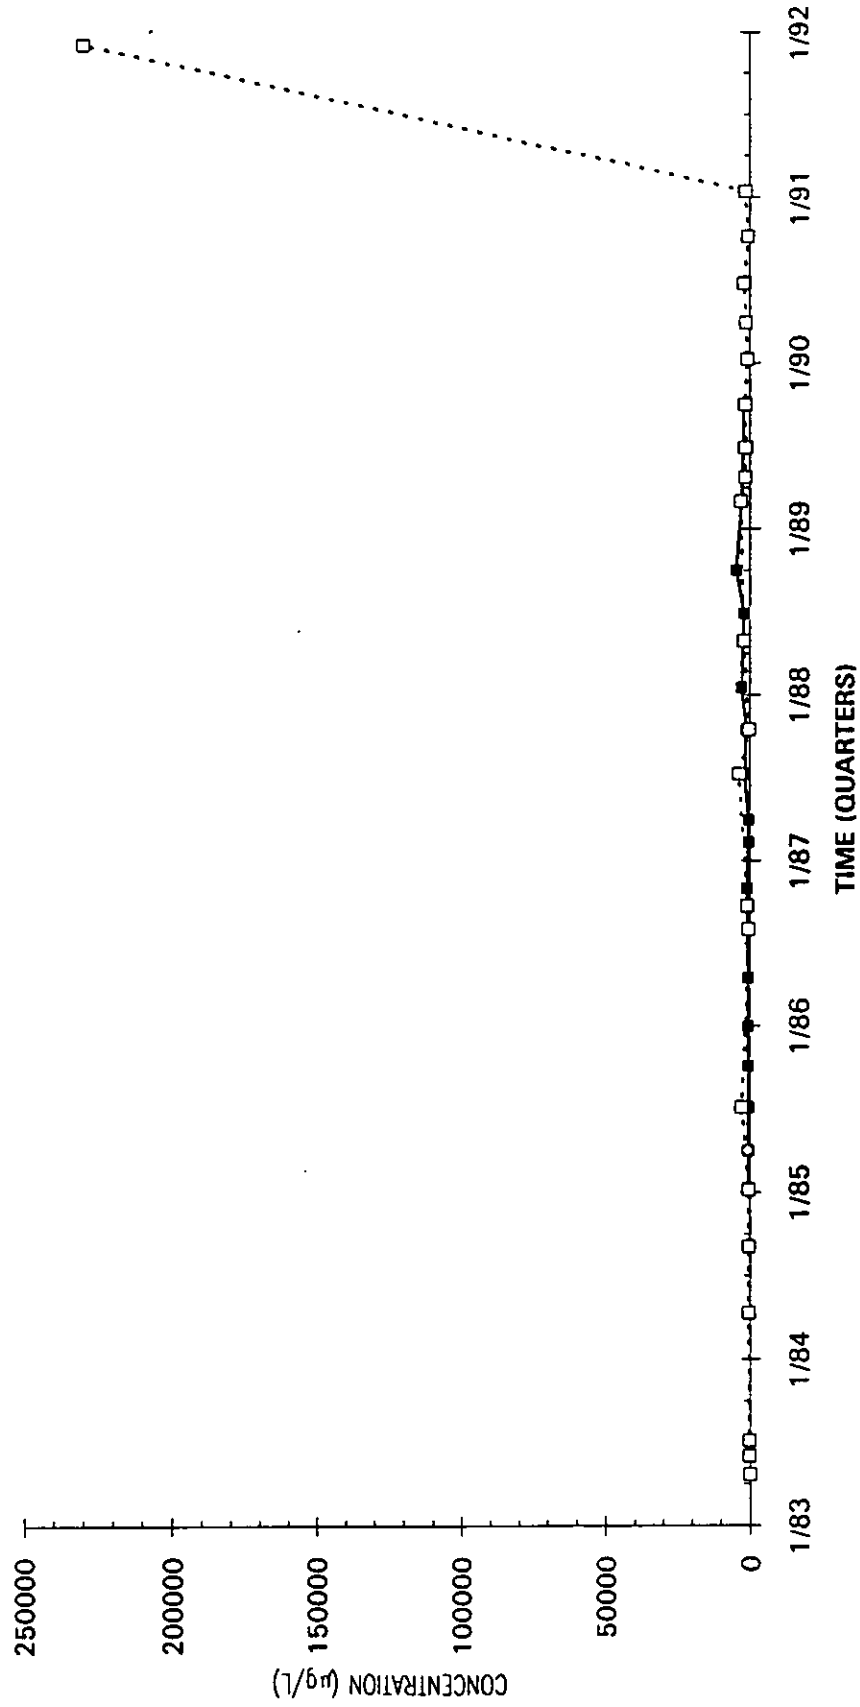

Time Series Plot of Trichloroethylene Concentrations Well MSB 9A