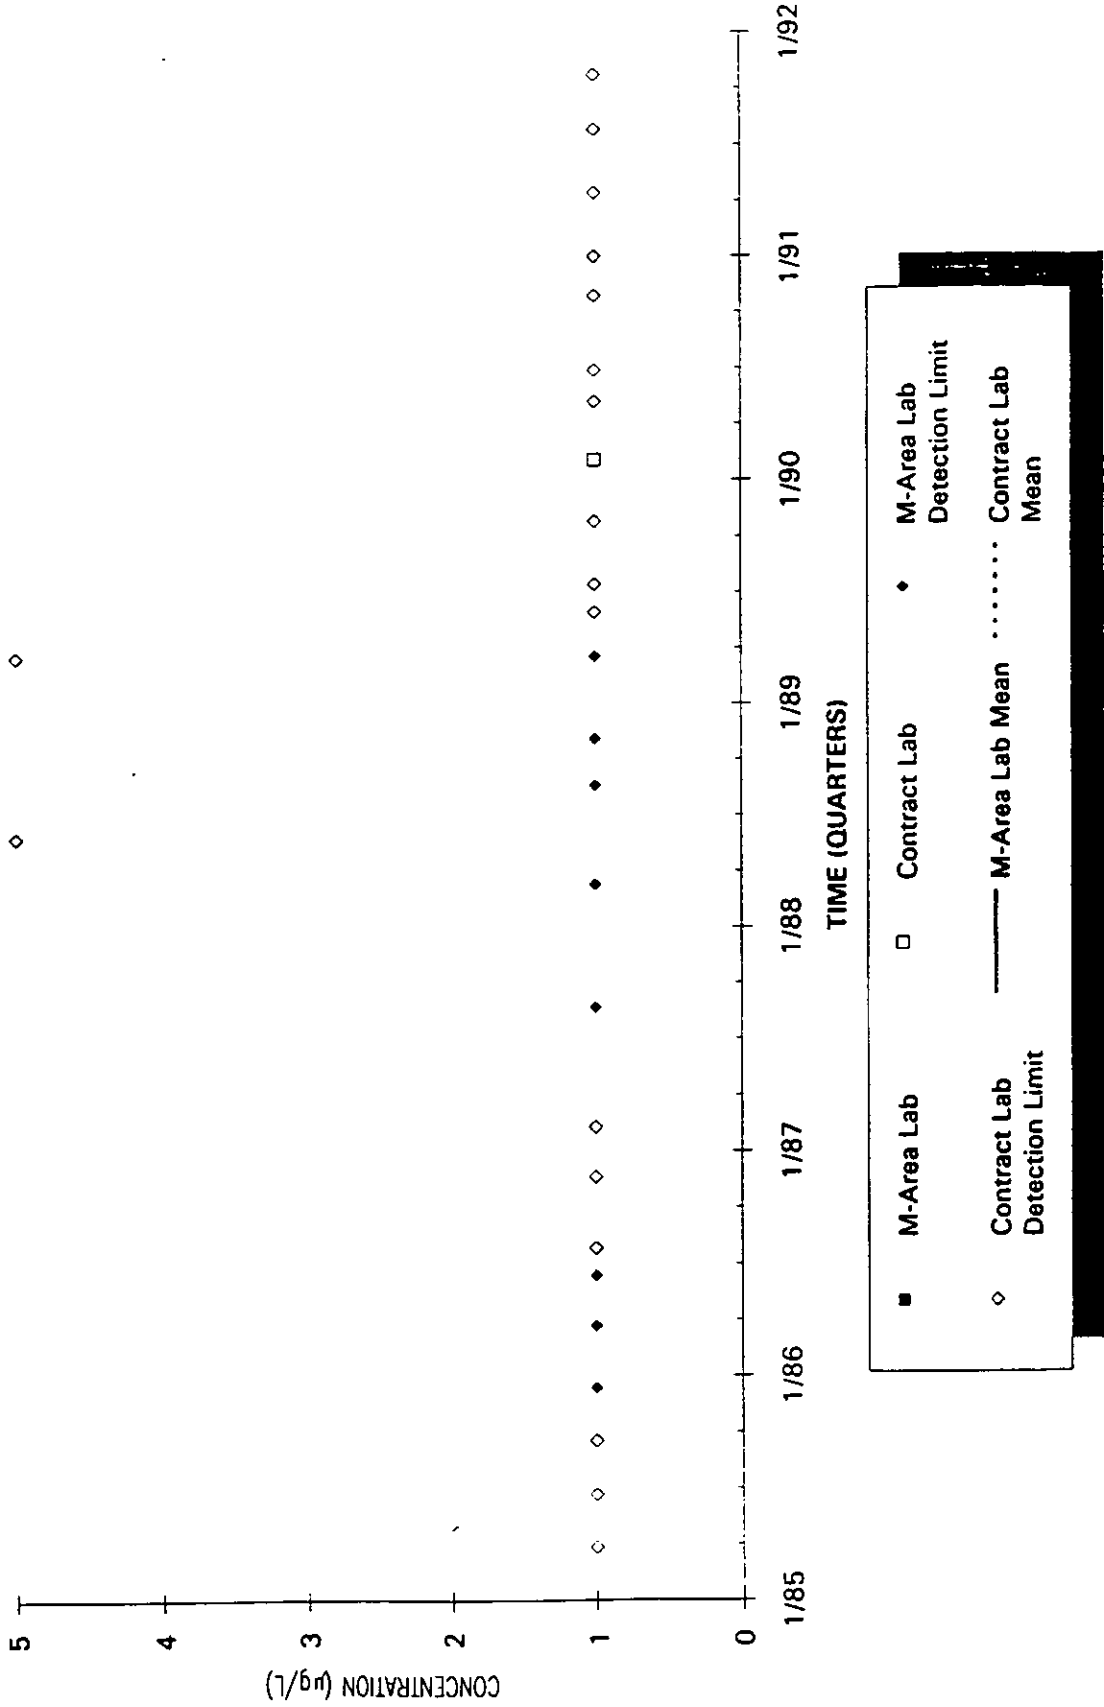

Time Series Plot of Tetrachloroethylene Concentrations Well MSB 36A