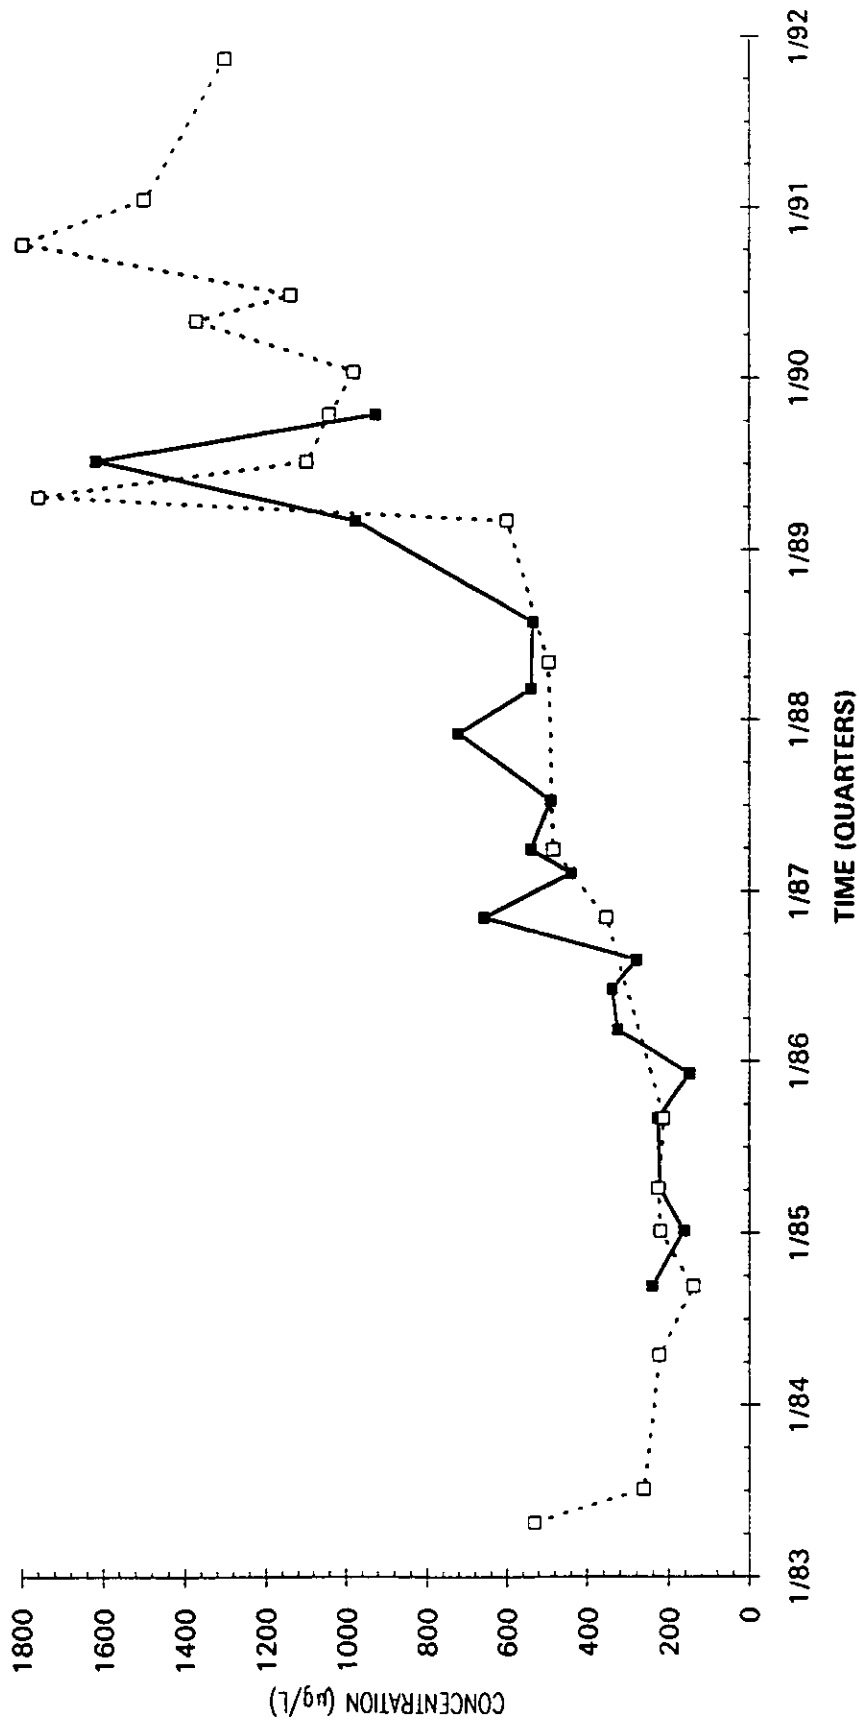

Time Series Plot of Tetrachloroethylene Concentrations Well MSB 12C

- M-Area Lab
- Contract Lab
- M-Area Lab Detection Limit
- Contract Lab Detection Limit
- M-Area Lab Mean
- ..... Contract Lab Mean