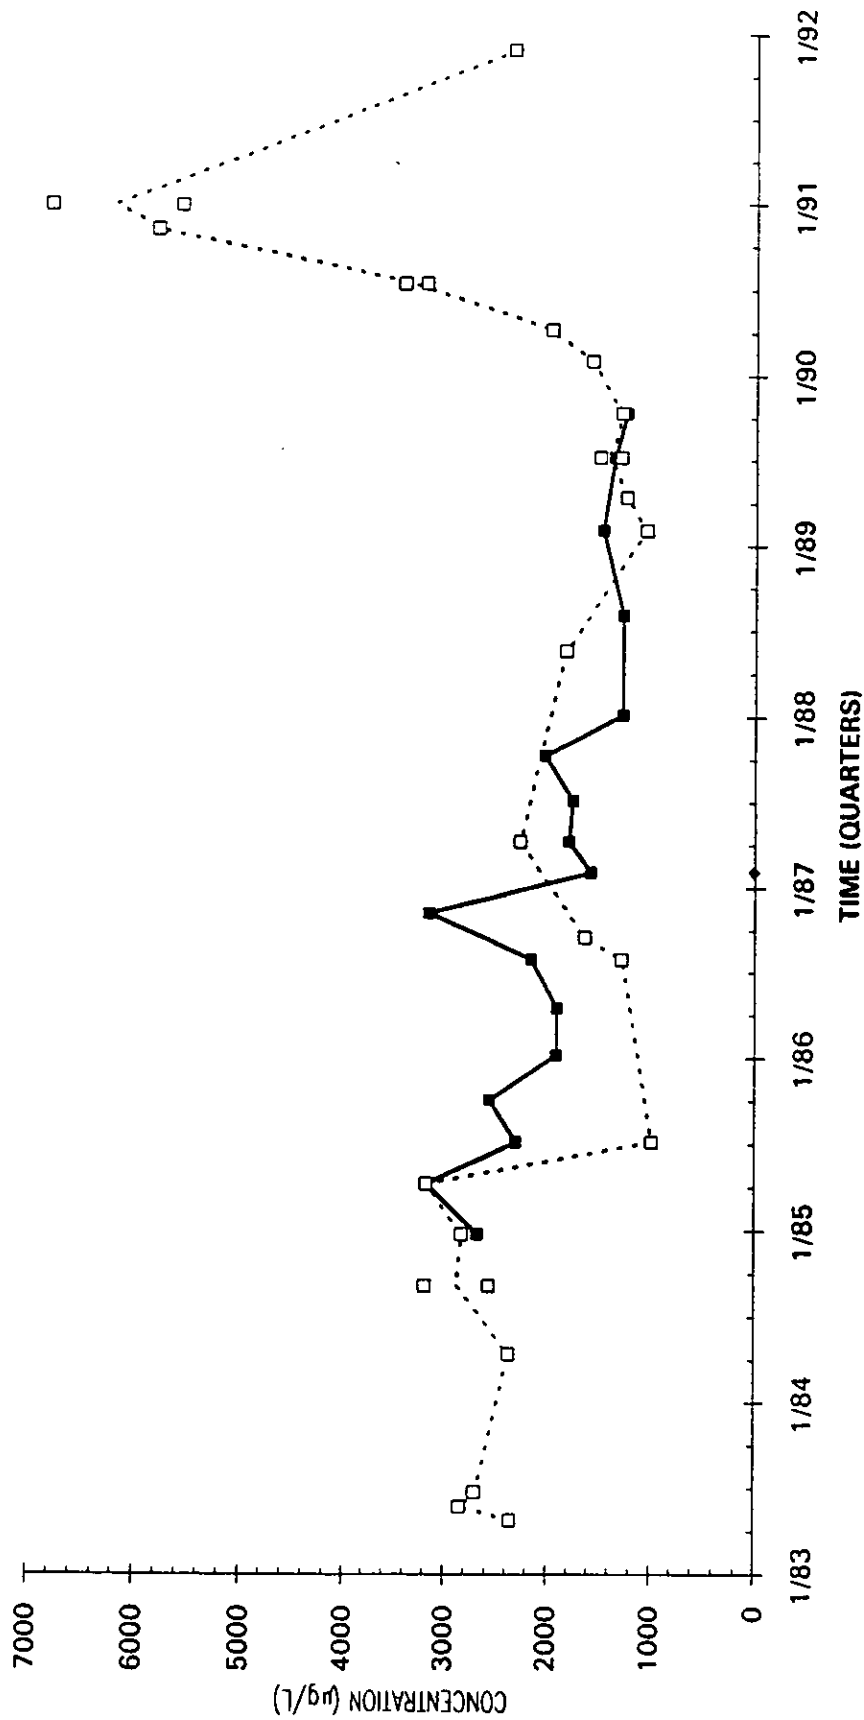

Time Series Plot of Trichloroethylene Concentrations Well MSB 15A

- M-Area Lab
- Contract Lab
- M-Area Lab Detection Limit
- Contract Lab Detection Limit
- M-Area Lab Mean
- ..... Contract Lab Mean