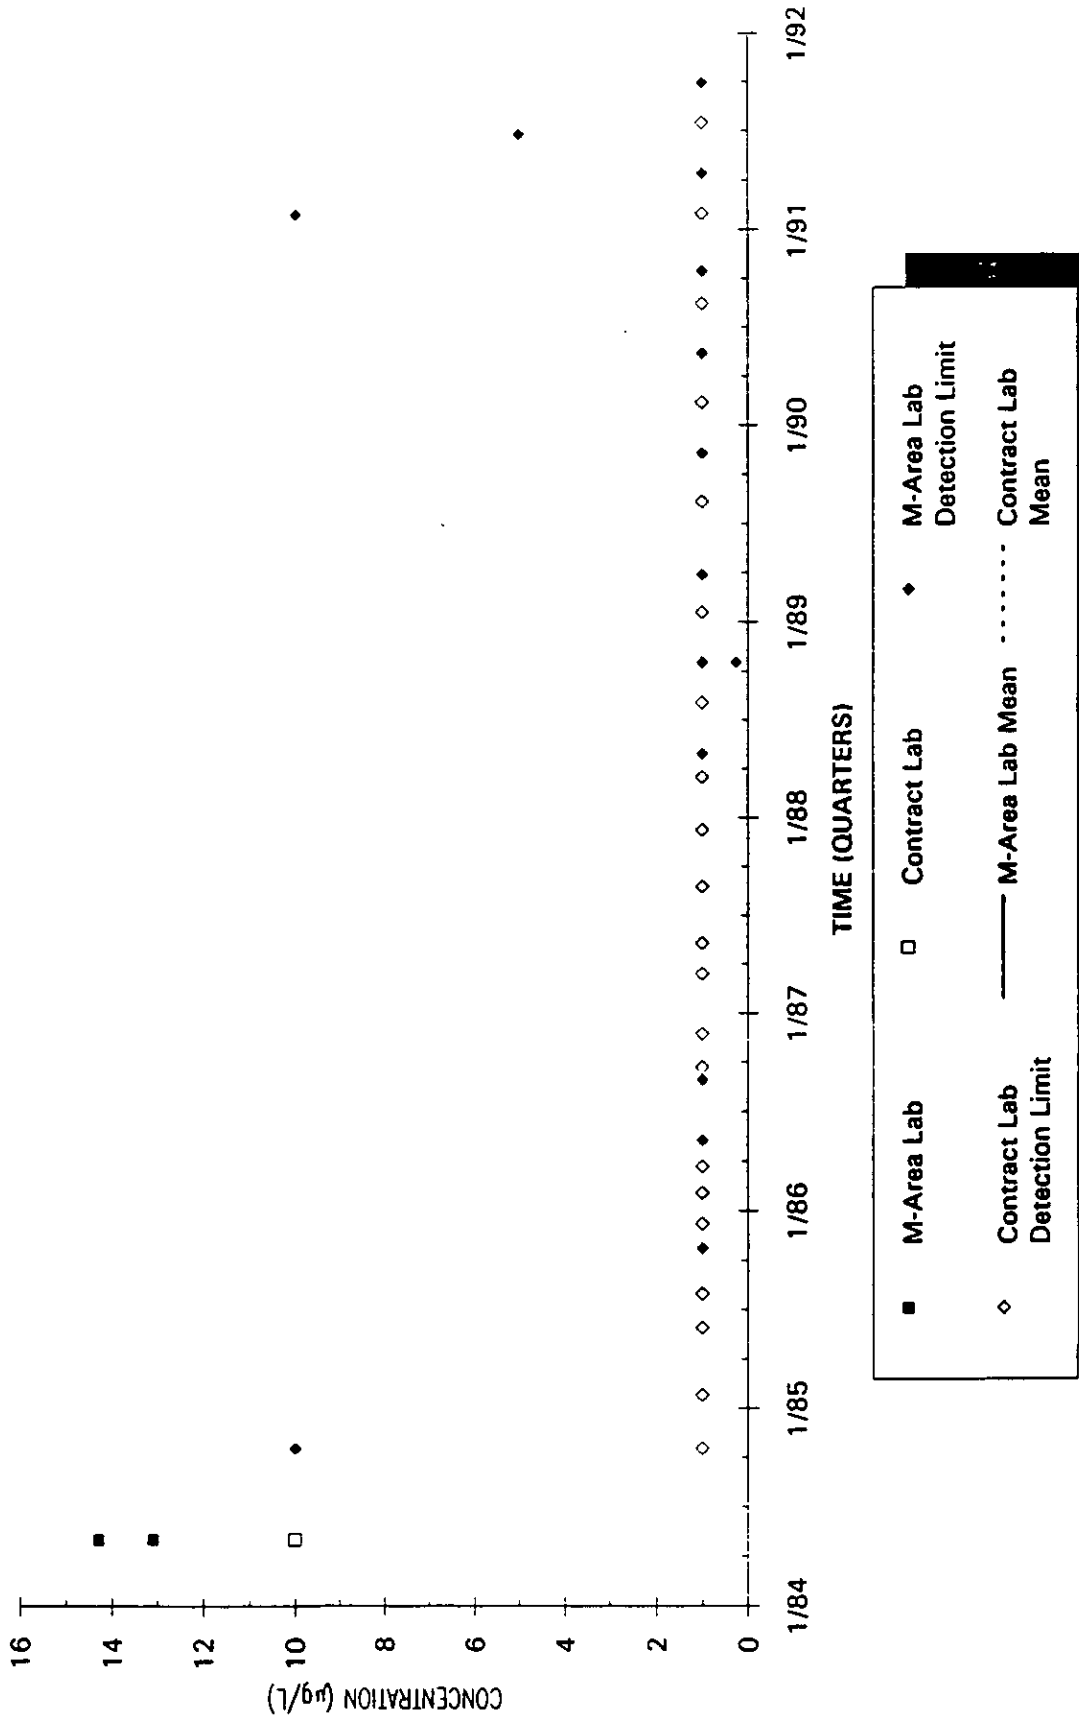

Time Series Plot of Tetrachloroethylene Concentrations Well SRW 14B