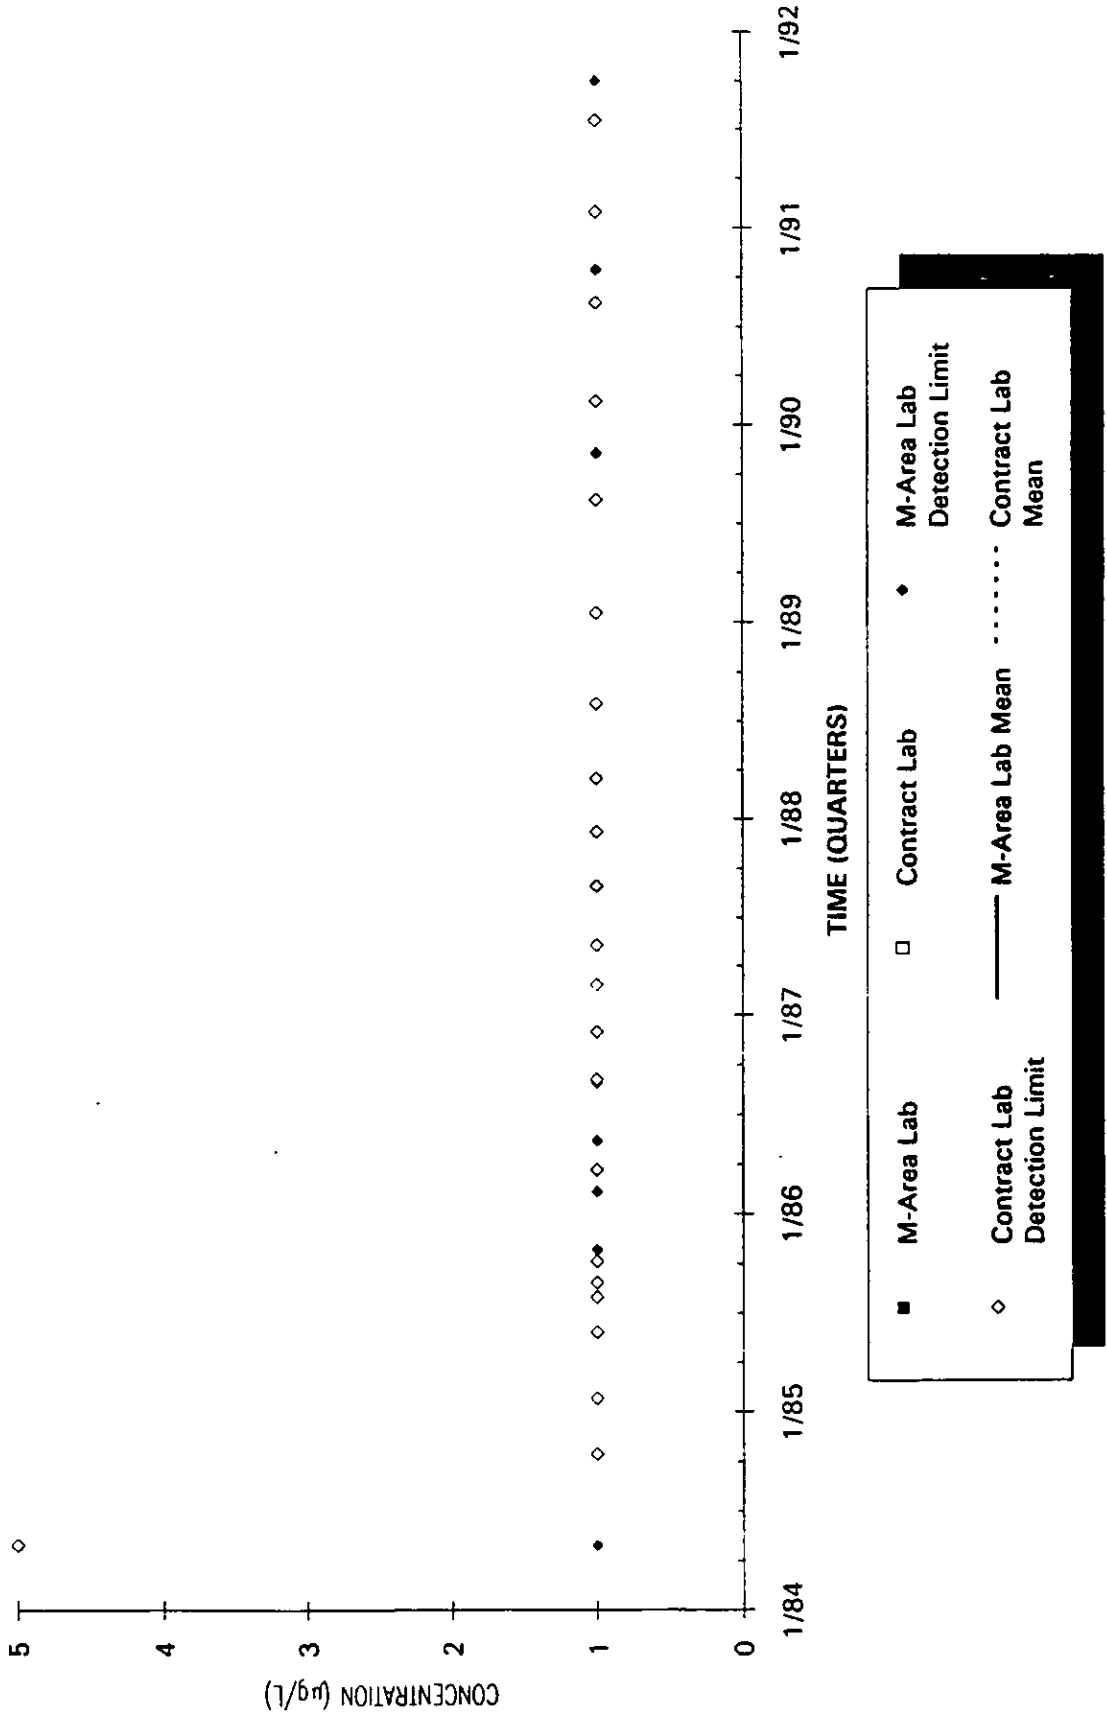

Time Series Plot of Tetrachloroethylene Concentrations Well SRW 15C