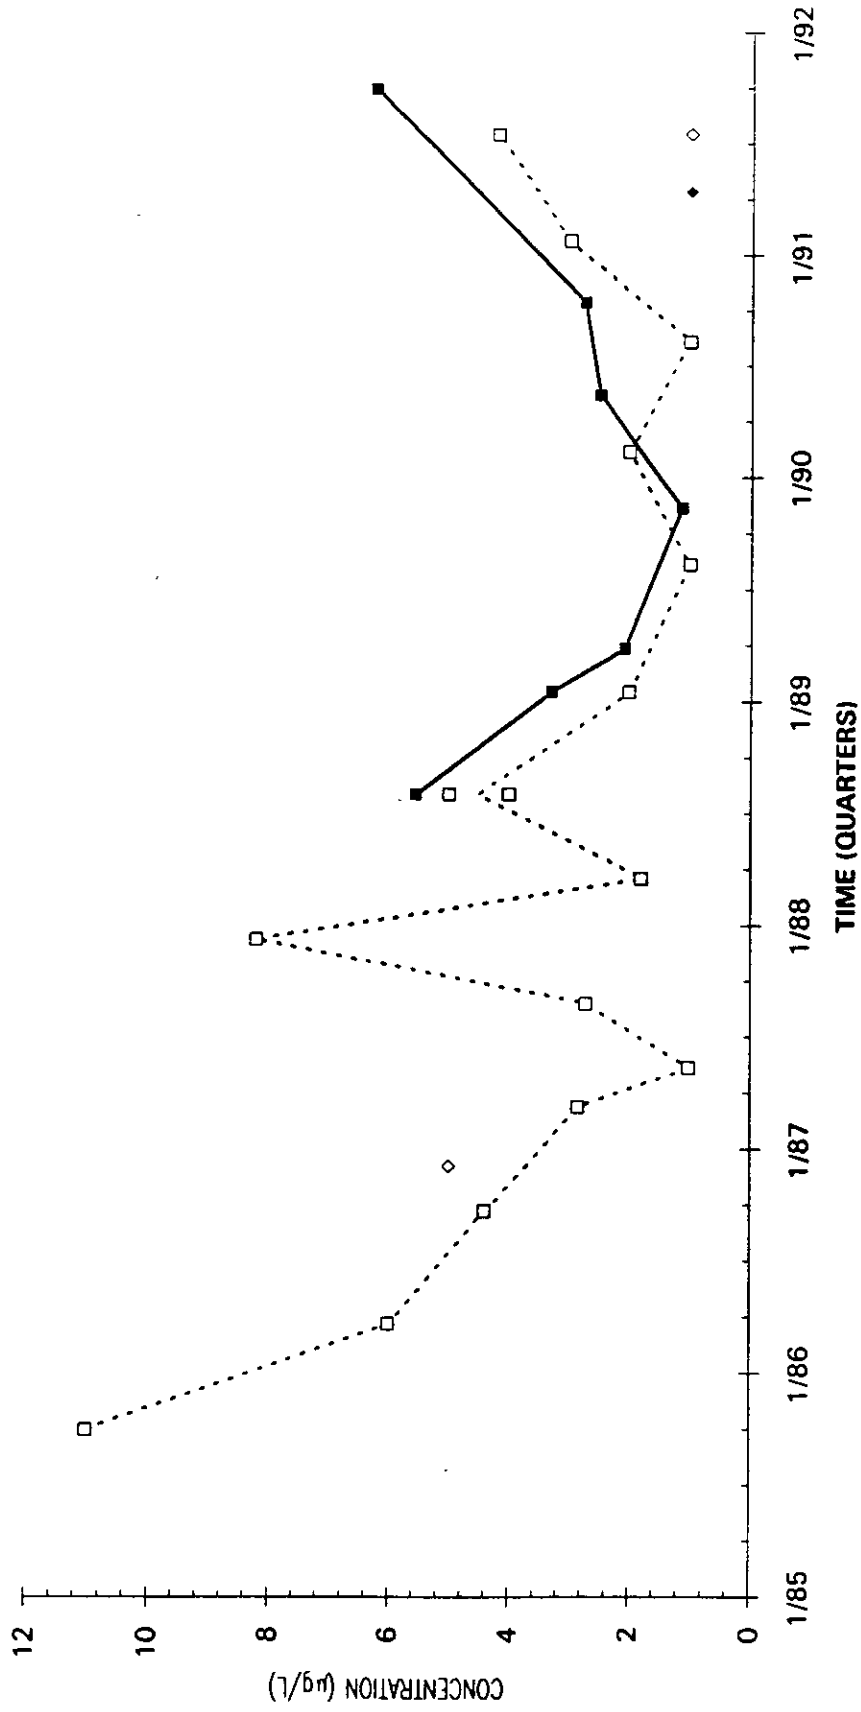

Time Series Plot of Trichloroethylene Concentrations Well SRW 8

- M-Area Lab
- Contract Lab
- M-Area Lab Detection Limit
- Contract Lab Detection Limit
- M-Area Lab Mean
- ..... Contract Lab Mean