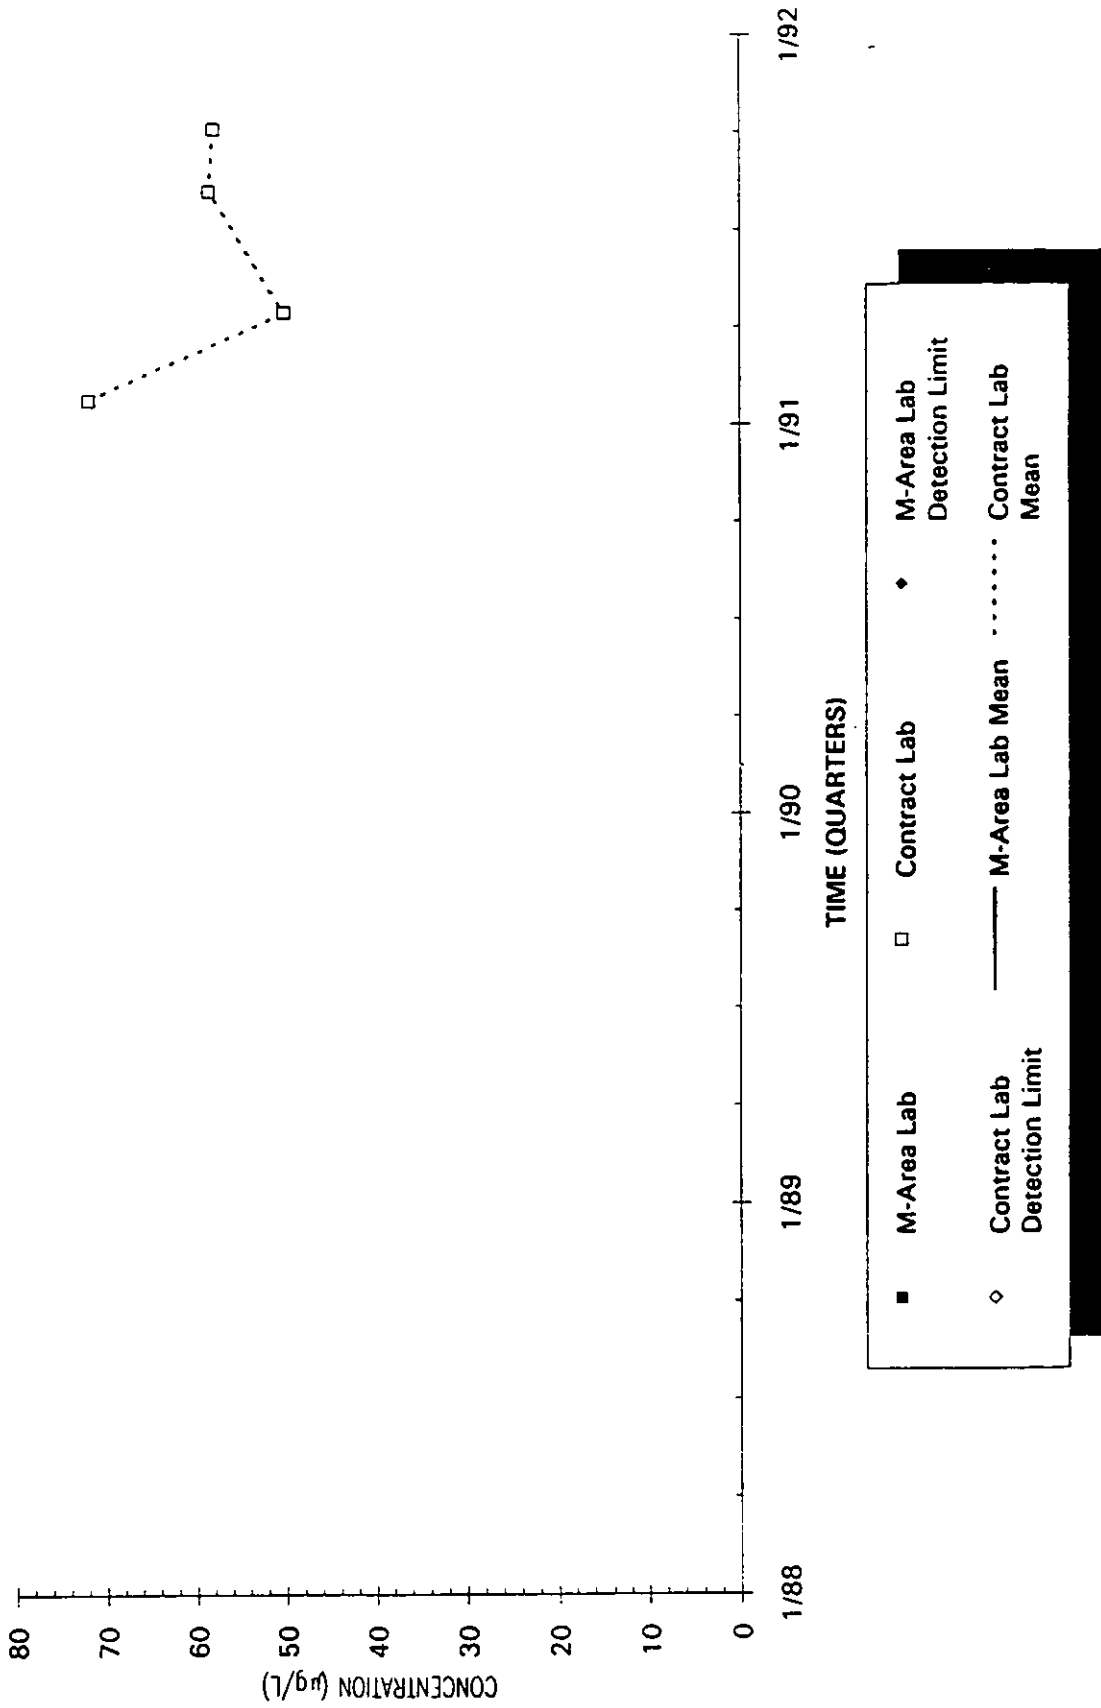

Time Series Plot of Tetrachloroethylene Concentrations Well MSB 64D