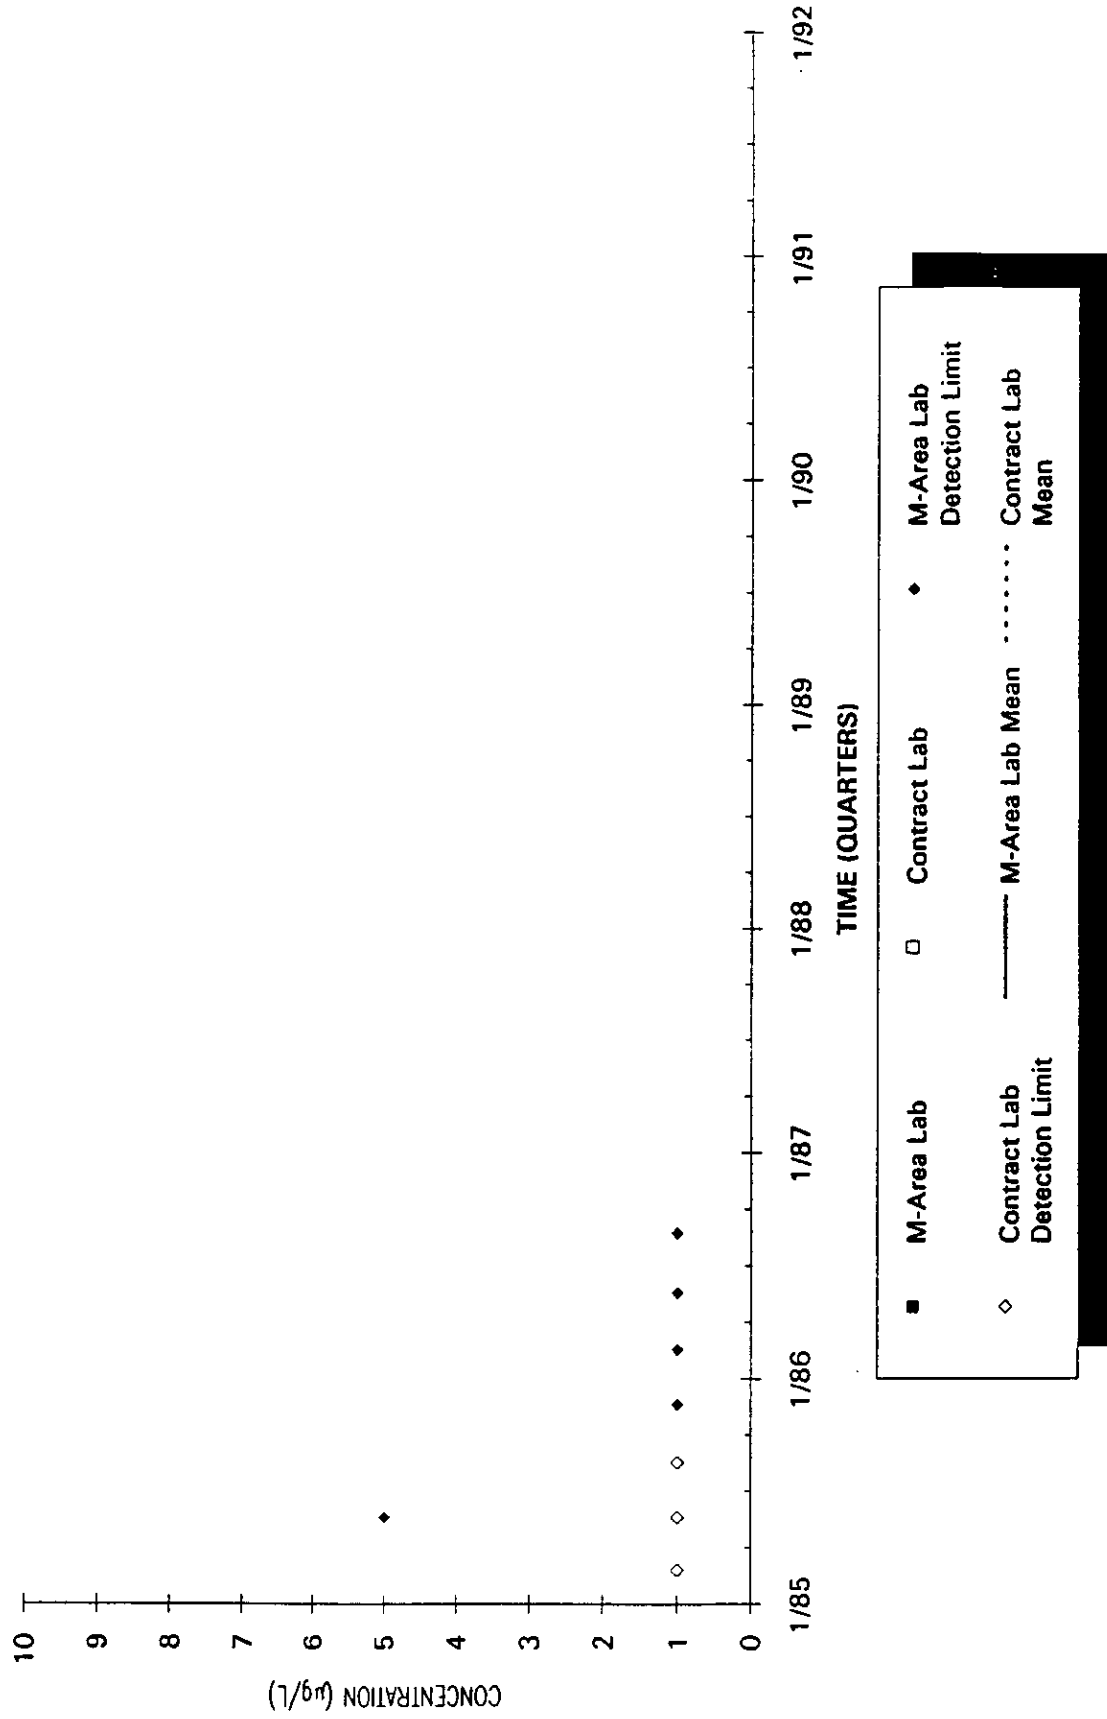

Time Series Plot of Tetrachloroethylene Concentrations Well SRW 4C