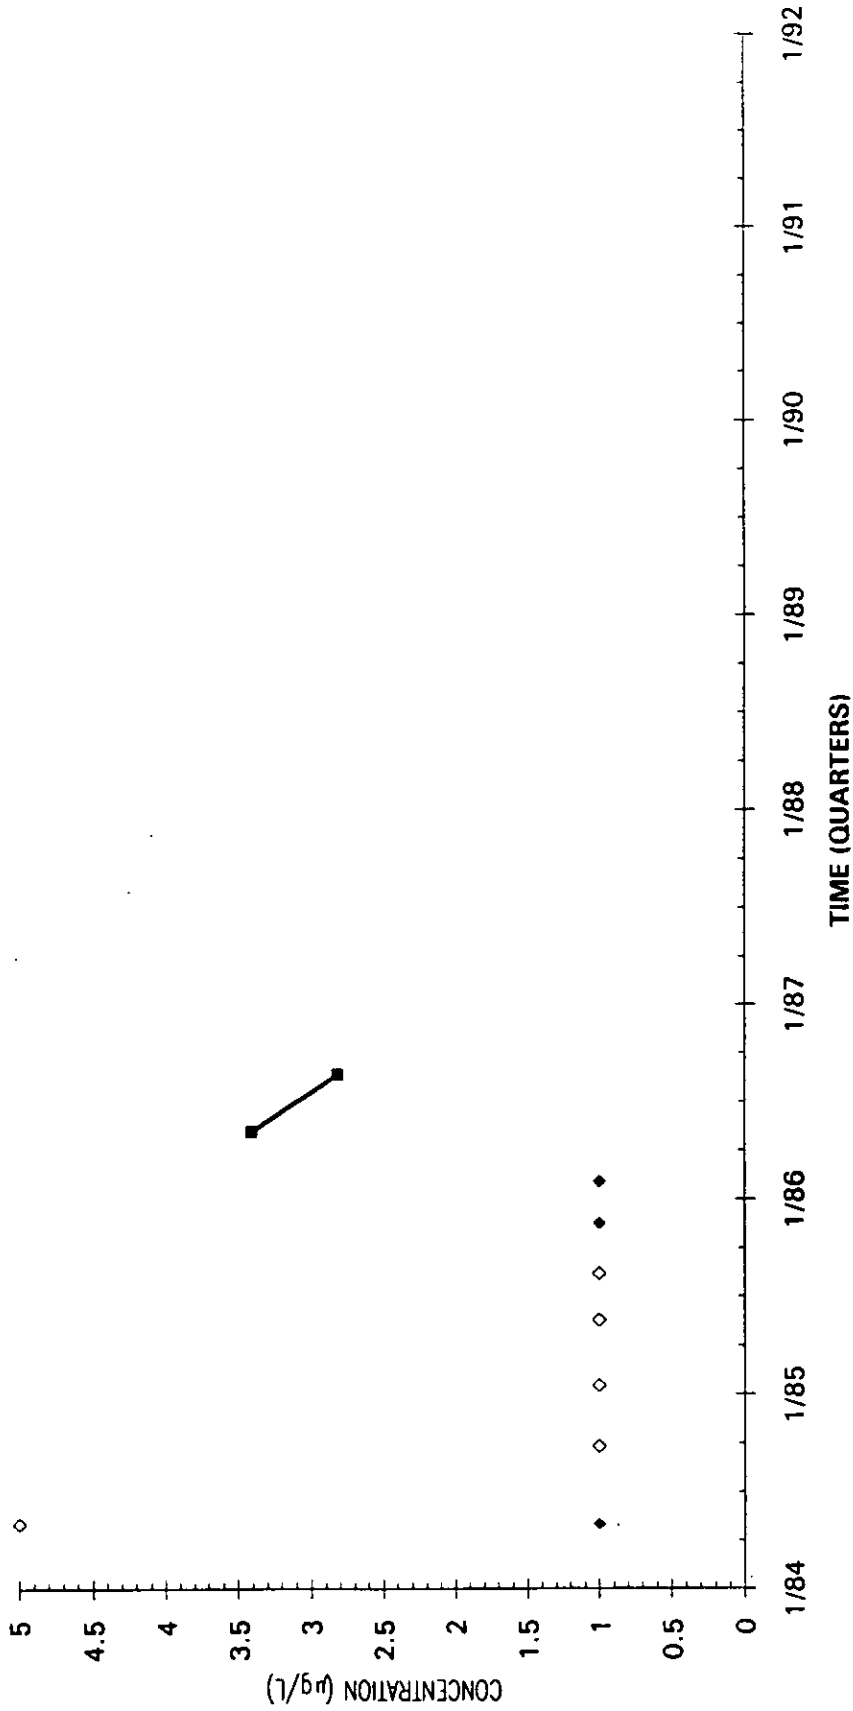

Time Series Plot of Trichloroethylene Concentrations Well SRW 2C

- M-Area Lab
- Contract Lab
- M-Area Lab Detection Limit
- Contract Lab Detection Limit
- M-Area Lab Mean
- ..... Contract Lab Mean