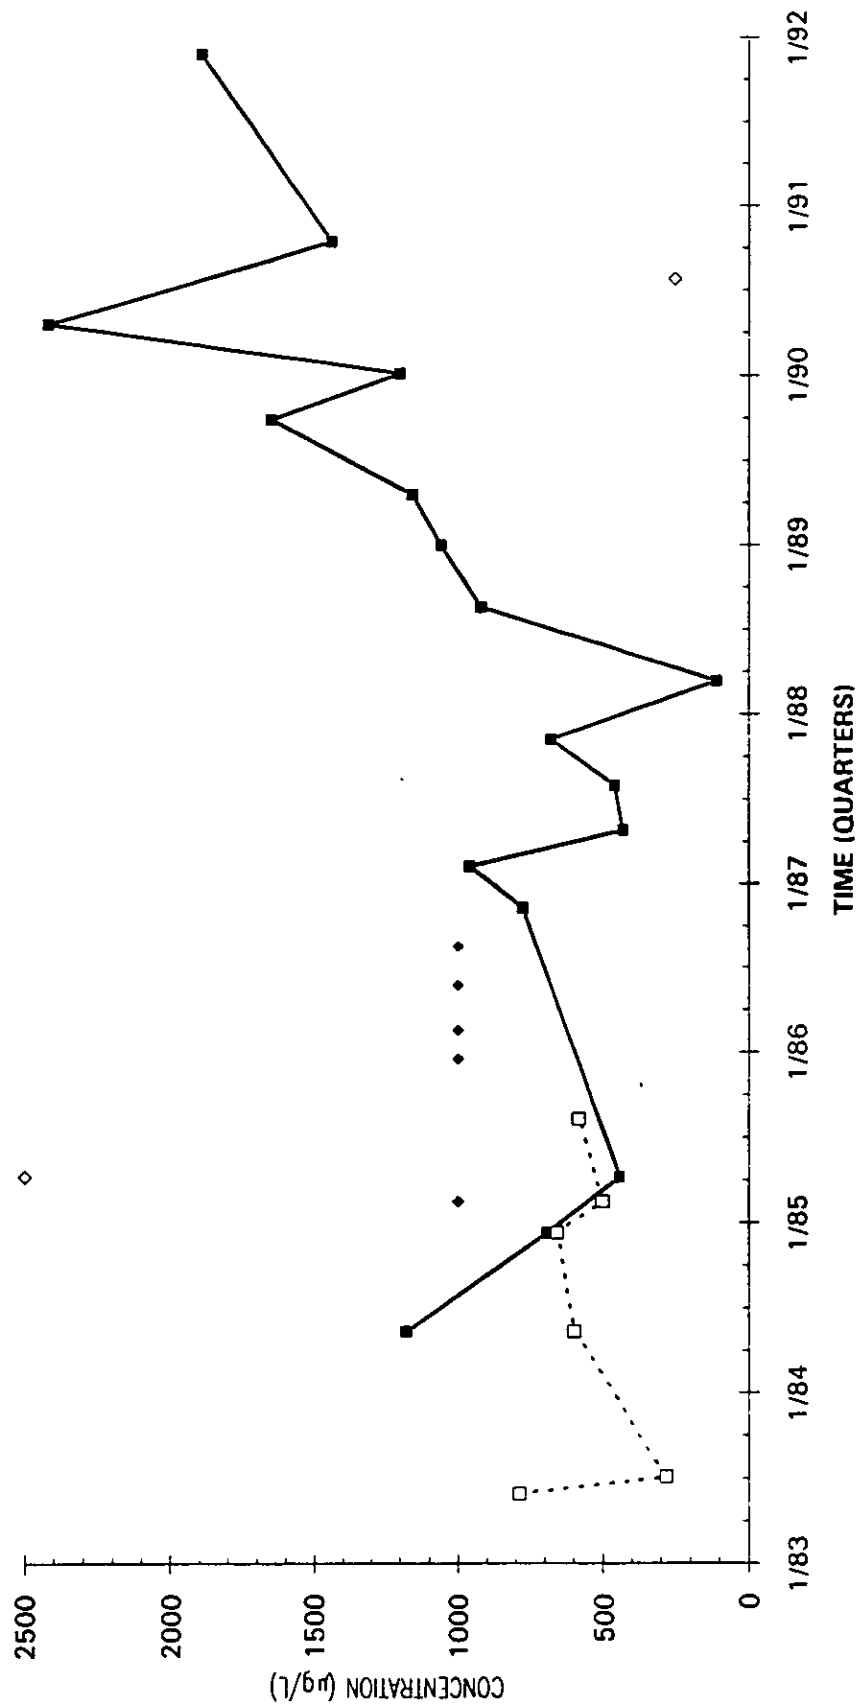

Time Series Plot of Tetrachloroethylene Concentrations Well MSB 24

M-Area Lab
 Contract Lab
 M-Area Lab Mean
 Contract Lab Detection Limit
 M-Area Lab Detection Limit
 Contract Lab Mean
 M-Area Lab Mean
 Contract Lab Detection Limit