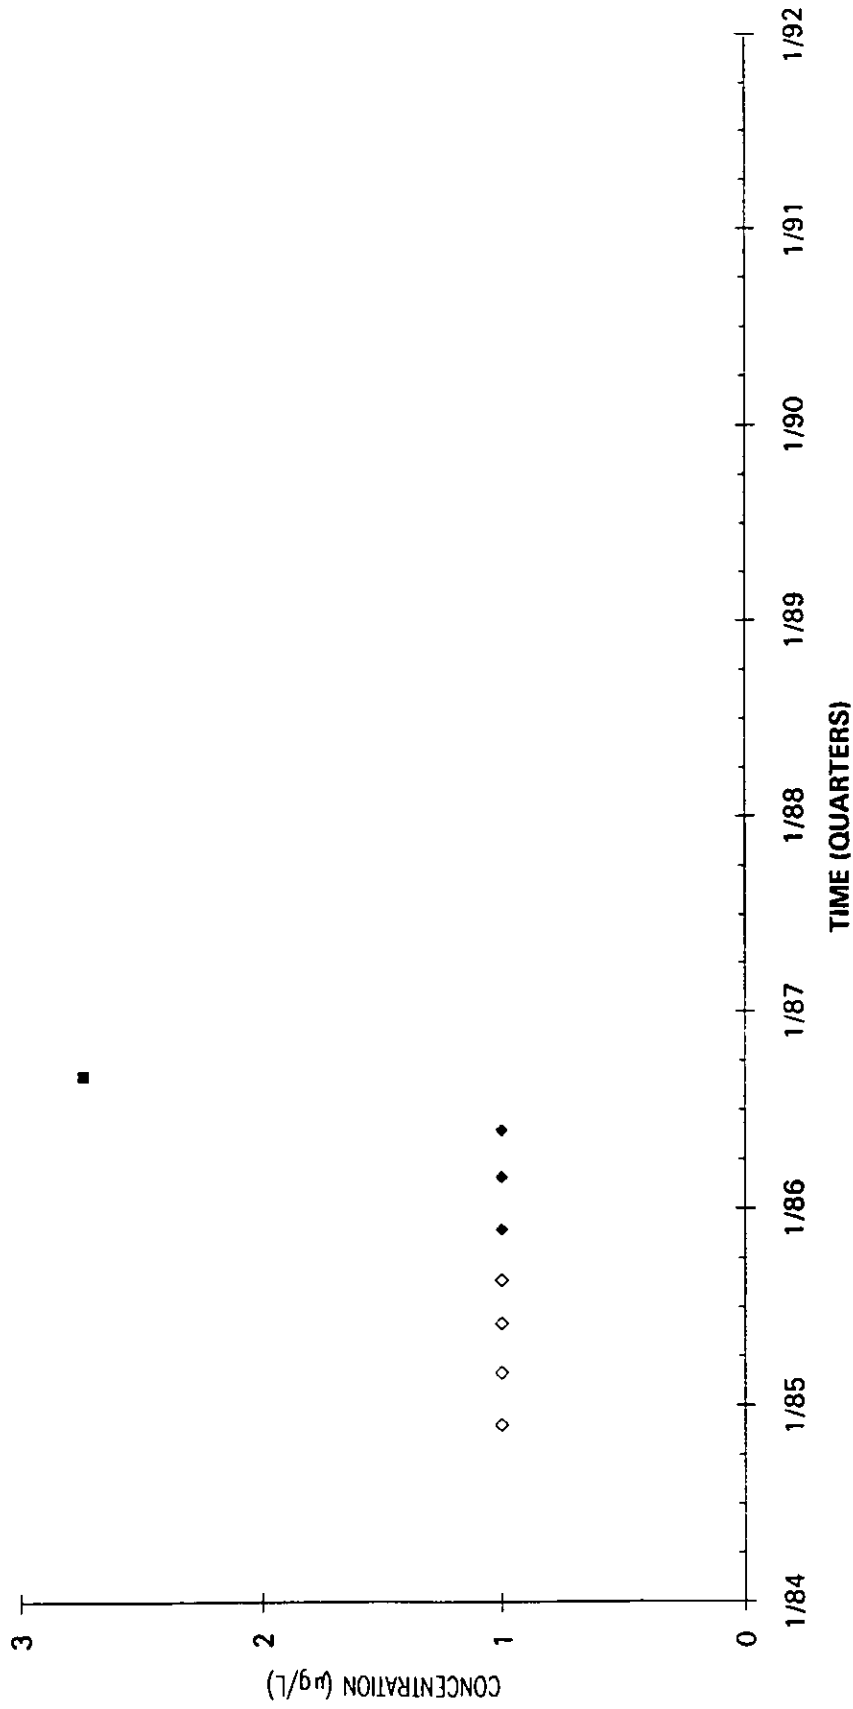

Time Series Plot of Tetrachloroethylene Concentrations Well SRW 9C

- M-Area Lab
- Contract Lab
- M-Area Lab Mean
- Contract Lab Mean
- M-Area Lab Detection Limit
- ..... Contract Lab Detection Limit