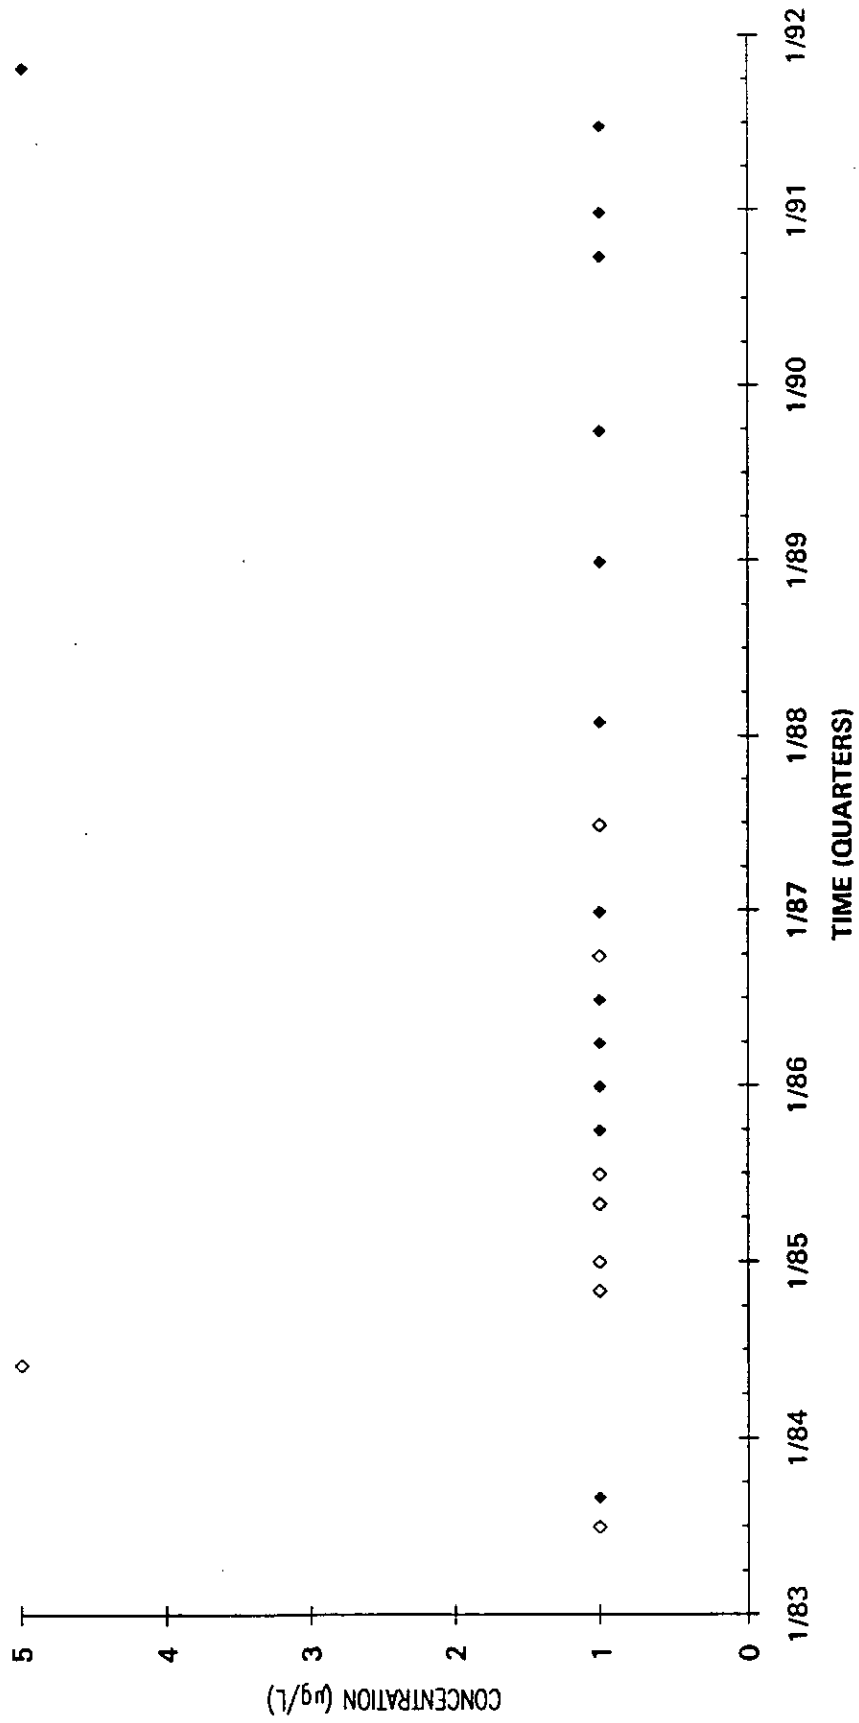

Time Series Plot of Trichloroethylene Concentrations Well AC 1B