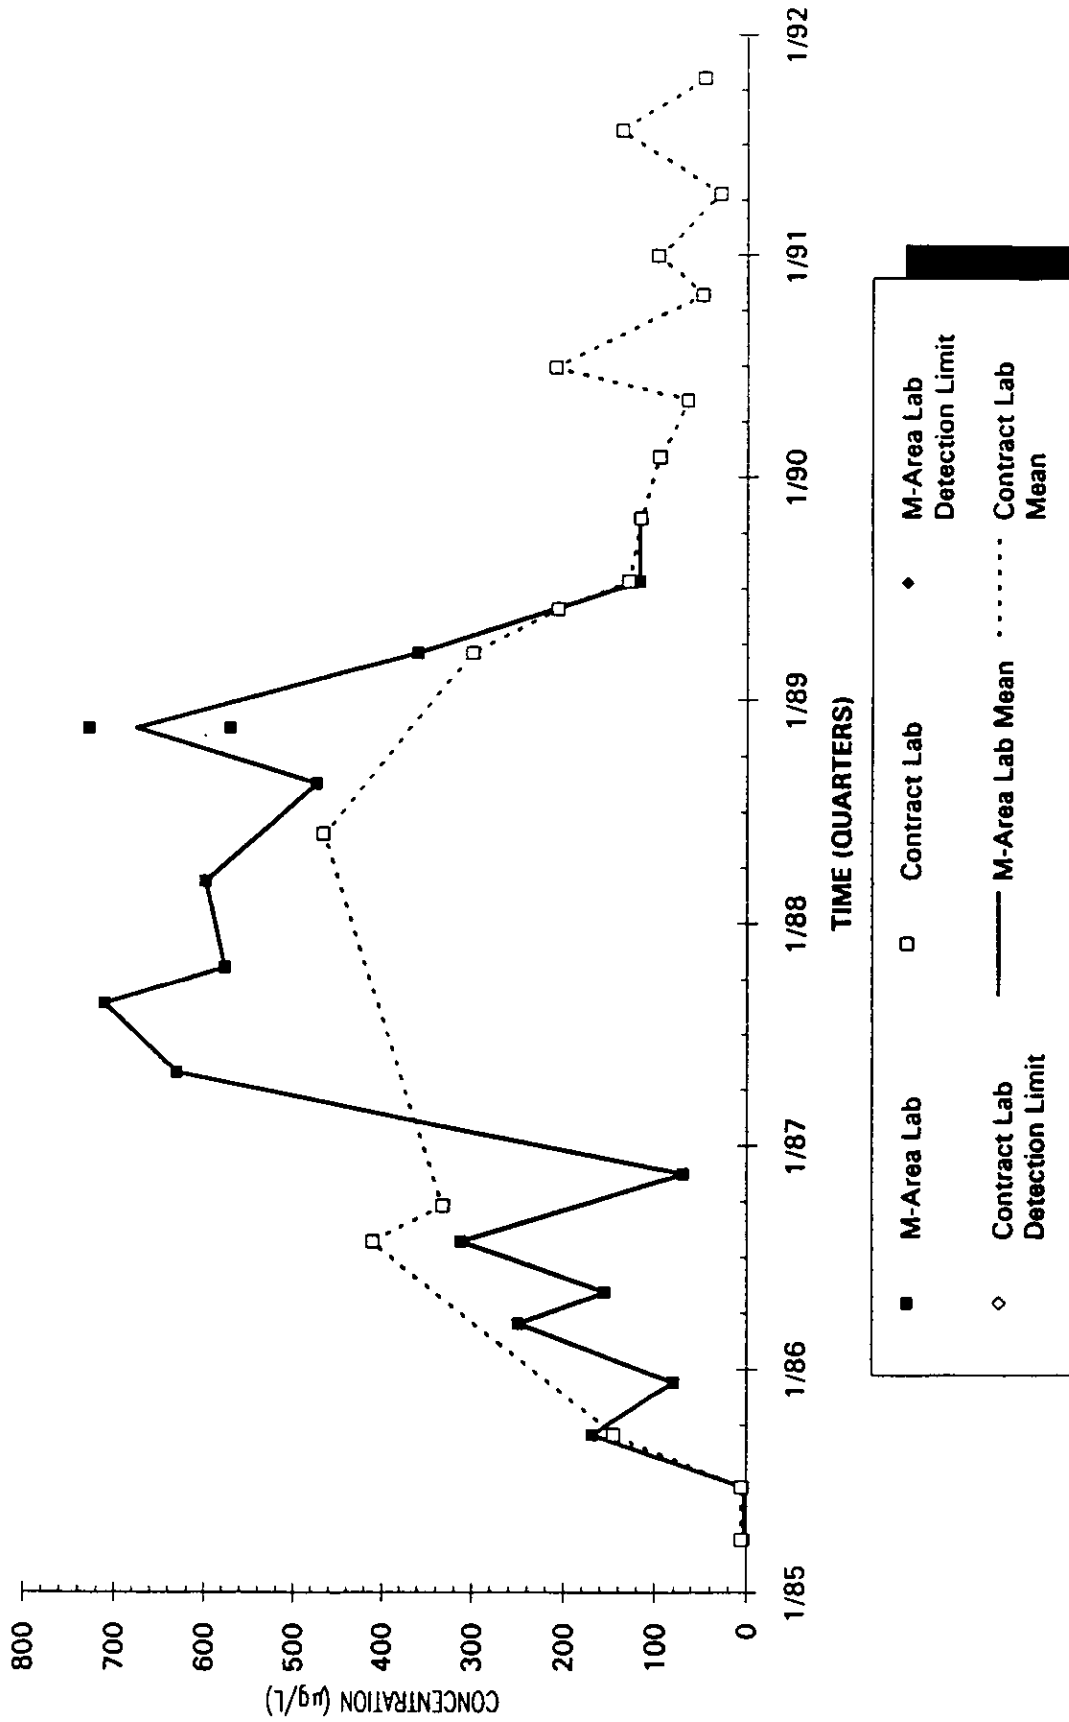

Time Series Plot of Trichloroethylene Concentrations Well MSB 36C

- M-Area Lab
- Contract Lab
- M-Area Lab Mean
- ..... Contract Lab Mean
- Contract Lab Detection Limit
- M-Area Lab Detection Limit