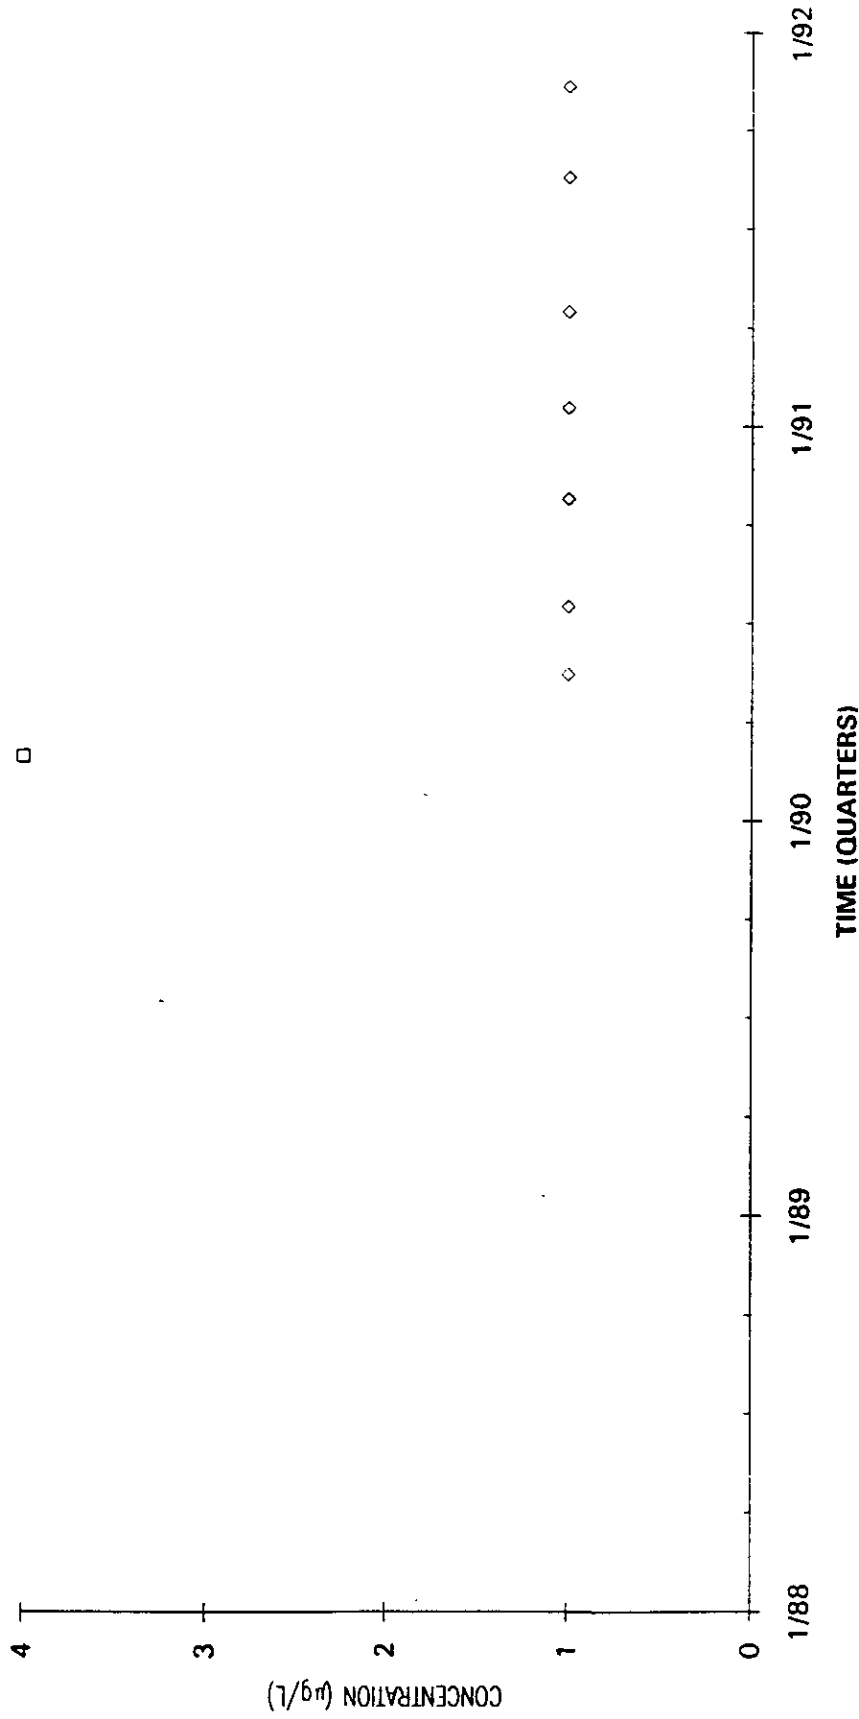

Time Series Plot of Tetrachloroethylene Concentrations Well AMB 10DD

■ M-Area Lab
□ Contract Lab
◆ M-Area Lab Detection Limit
◇ Contract Lab Detection Limit
— M-Area Lab Mean
..... Contract Lab Mean