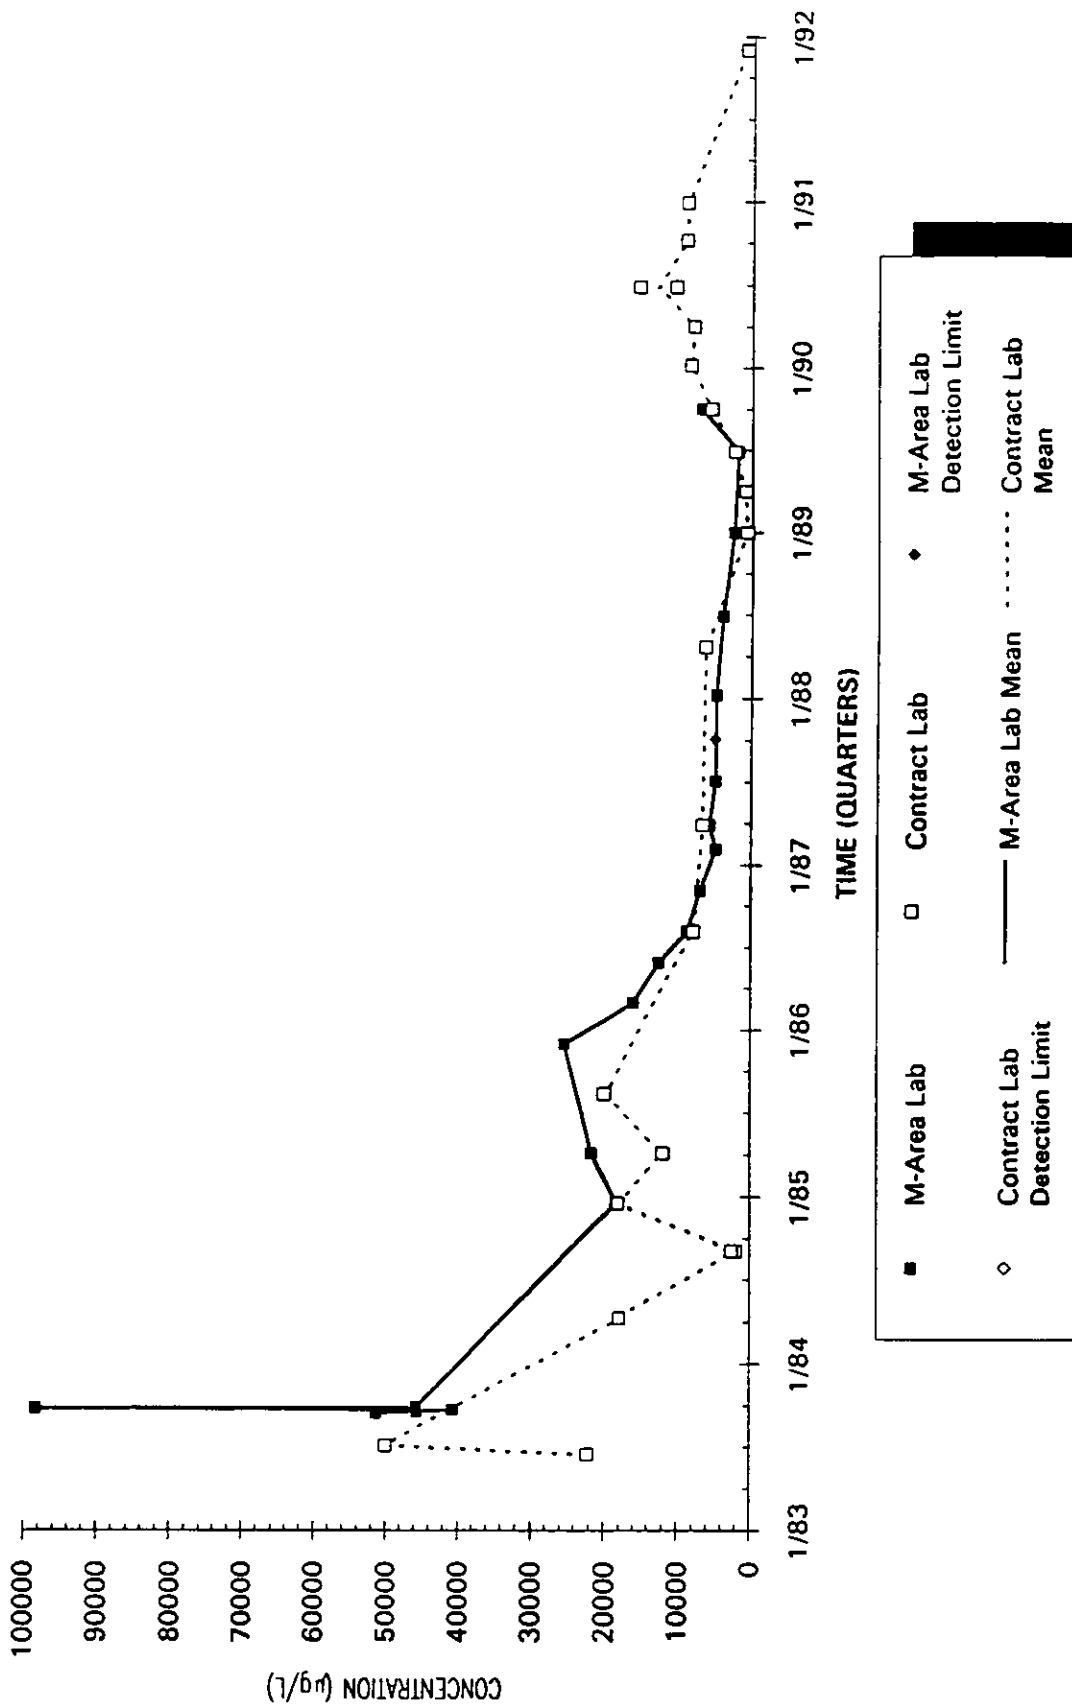

Time Series Plot of Trichloroethylene Concentrations Well MSB 11F