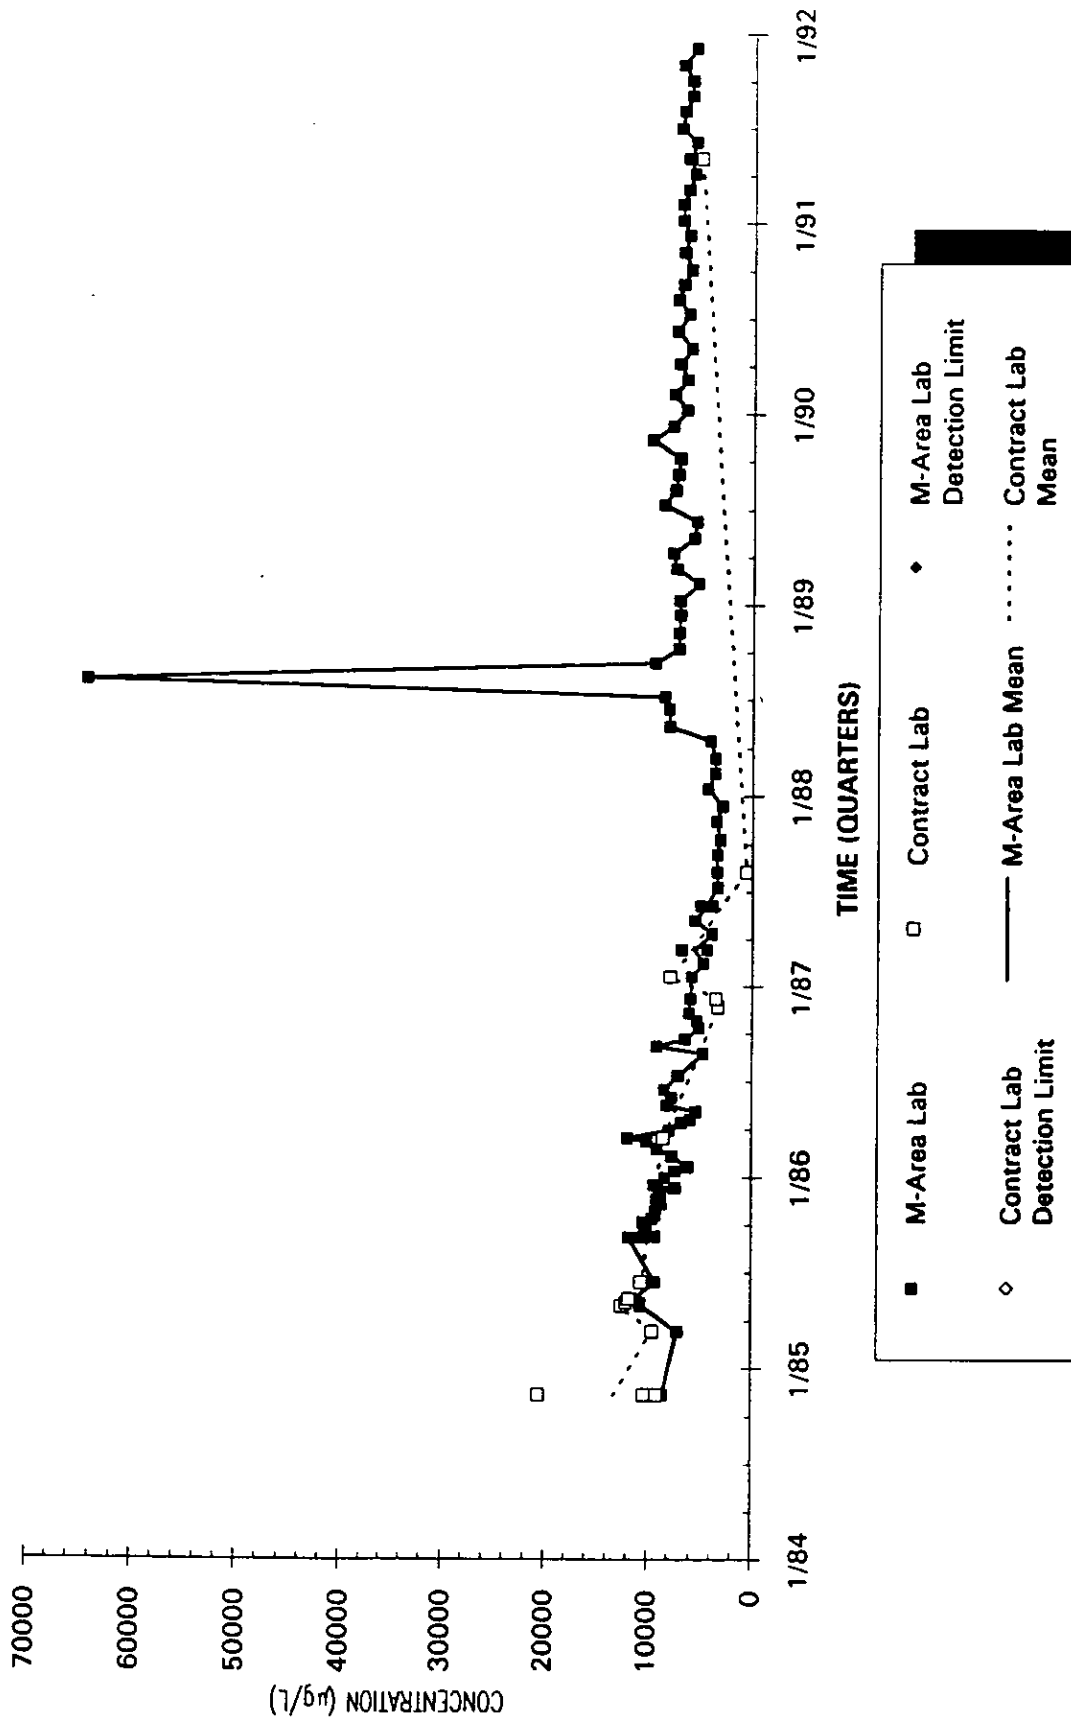

Time Series Plot of Trichloroethylene Concentrations Well RWM 4

- M-Area Lab
- Contract Lab
- M-Area Lab Detection Limit
- Contract Lab Detection Limit
- M-Area Lab Mean
- ..... Contract Lab Mean