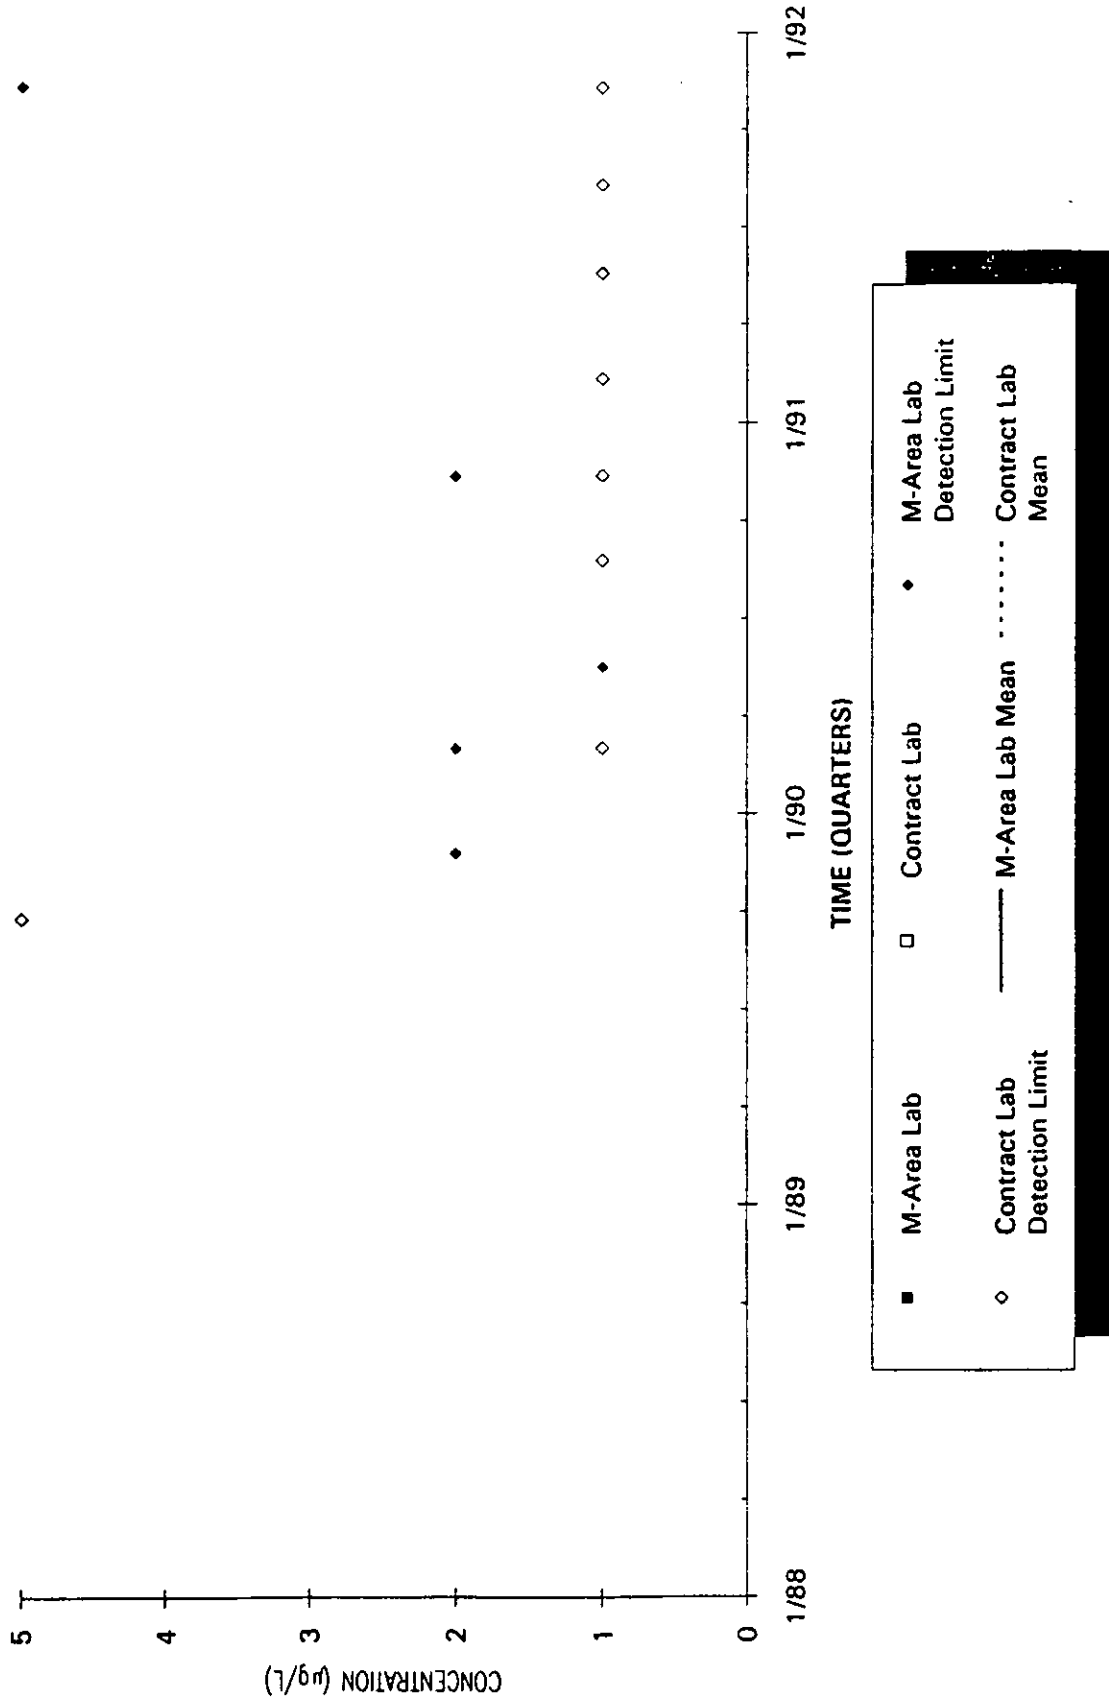

Time Series Plot of Tetrachloroethylene Concentrations Well MCB 6C