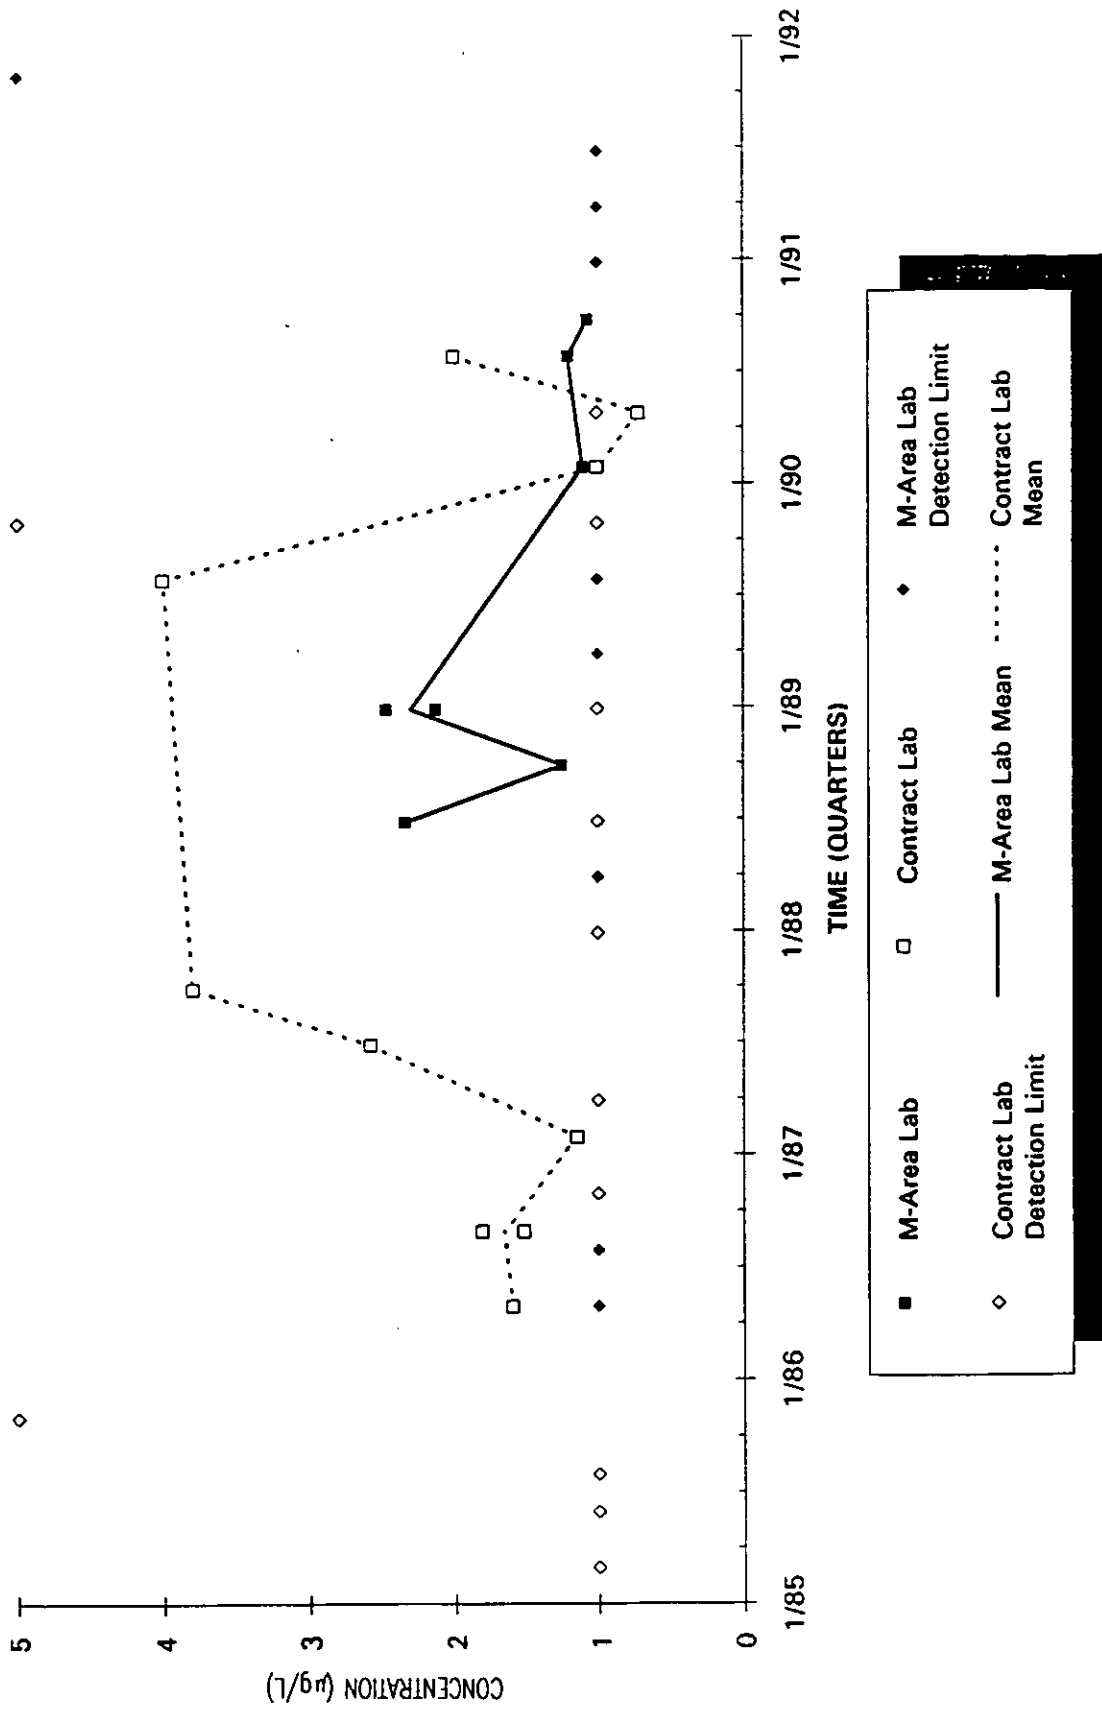

Time Series Plot of Trichloroethylene Concentrations Well ARP 2

- M-Area Lab
- Contract Lab
- M-Area Lab Detection Limit
- Contract Lab Detection Limit
- M-Area Lab Mean
- ..... Contract Lab Mean