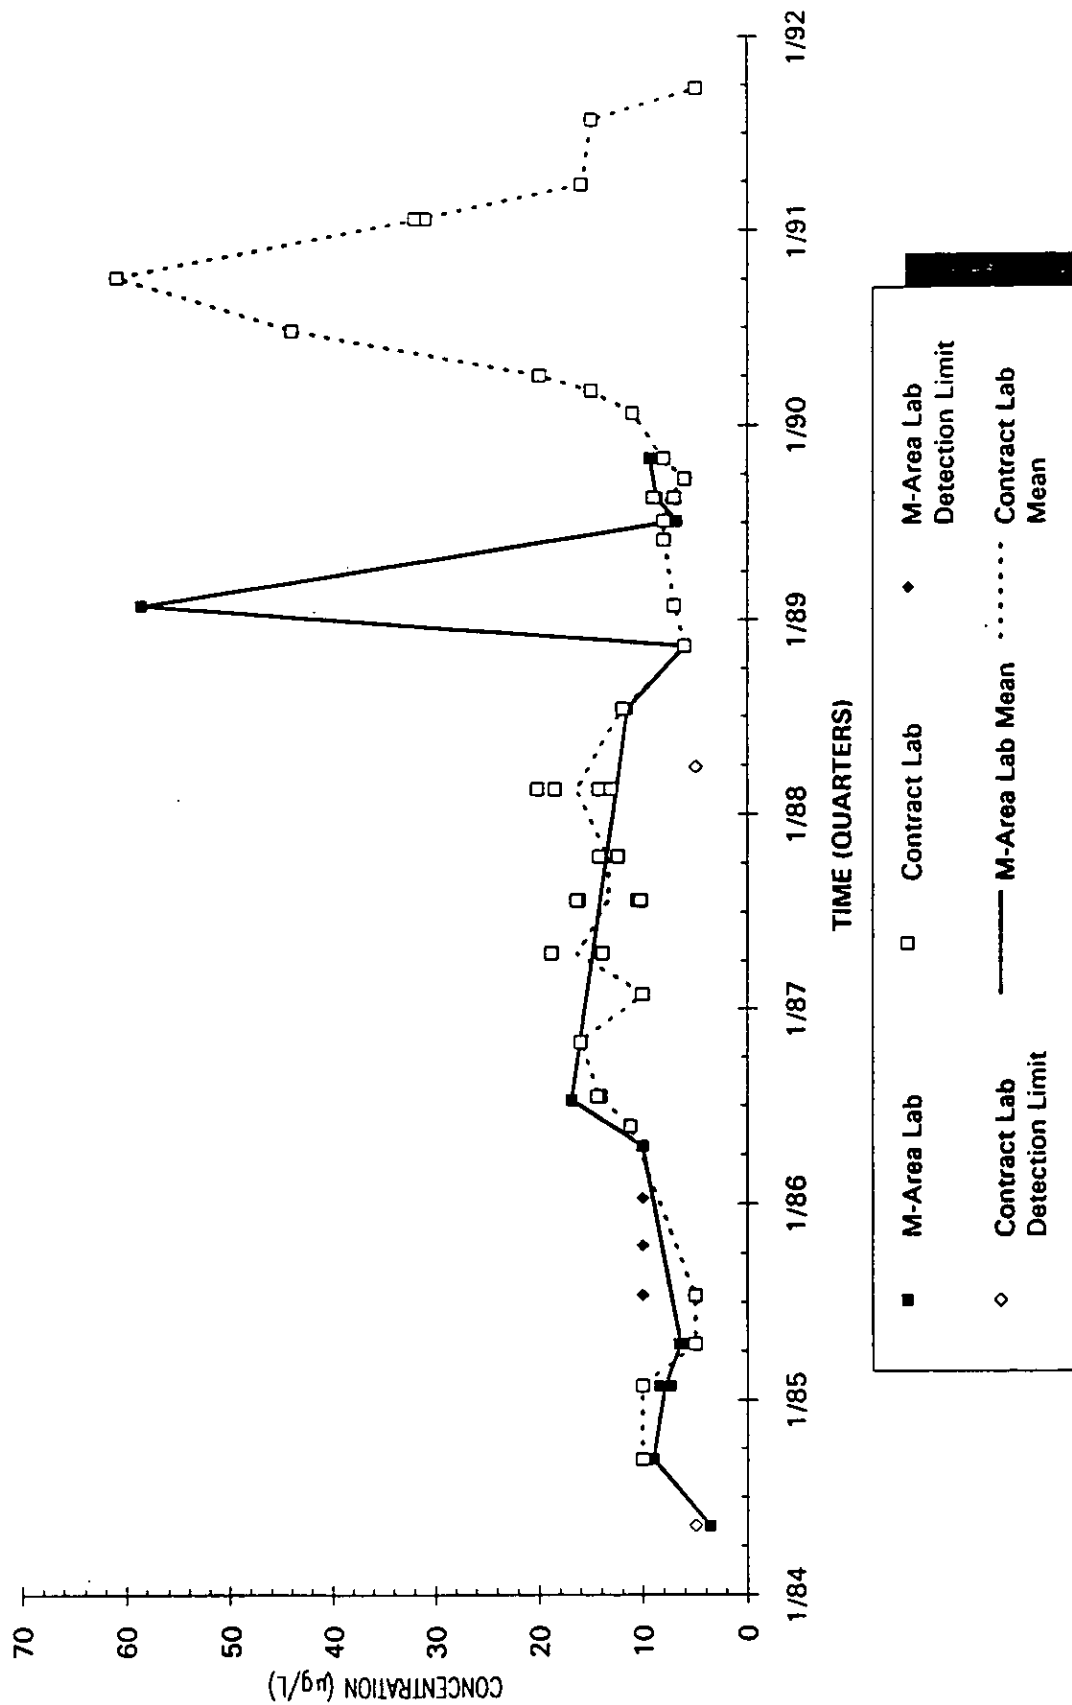

Time Series Plot of Trichloroethylene Concentrations Well MSB 5A