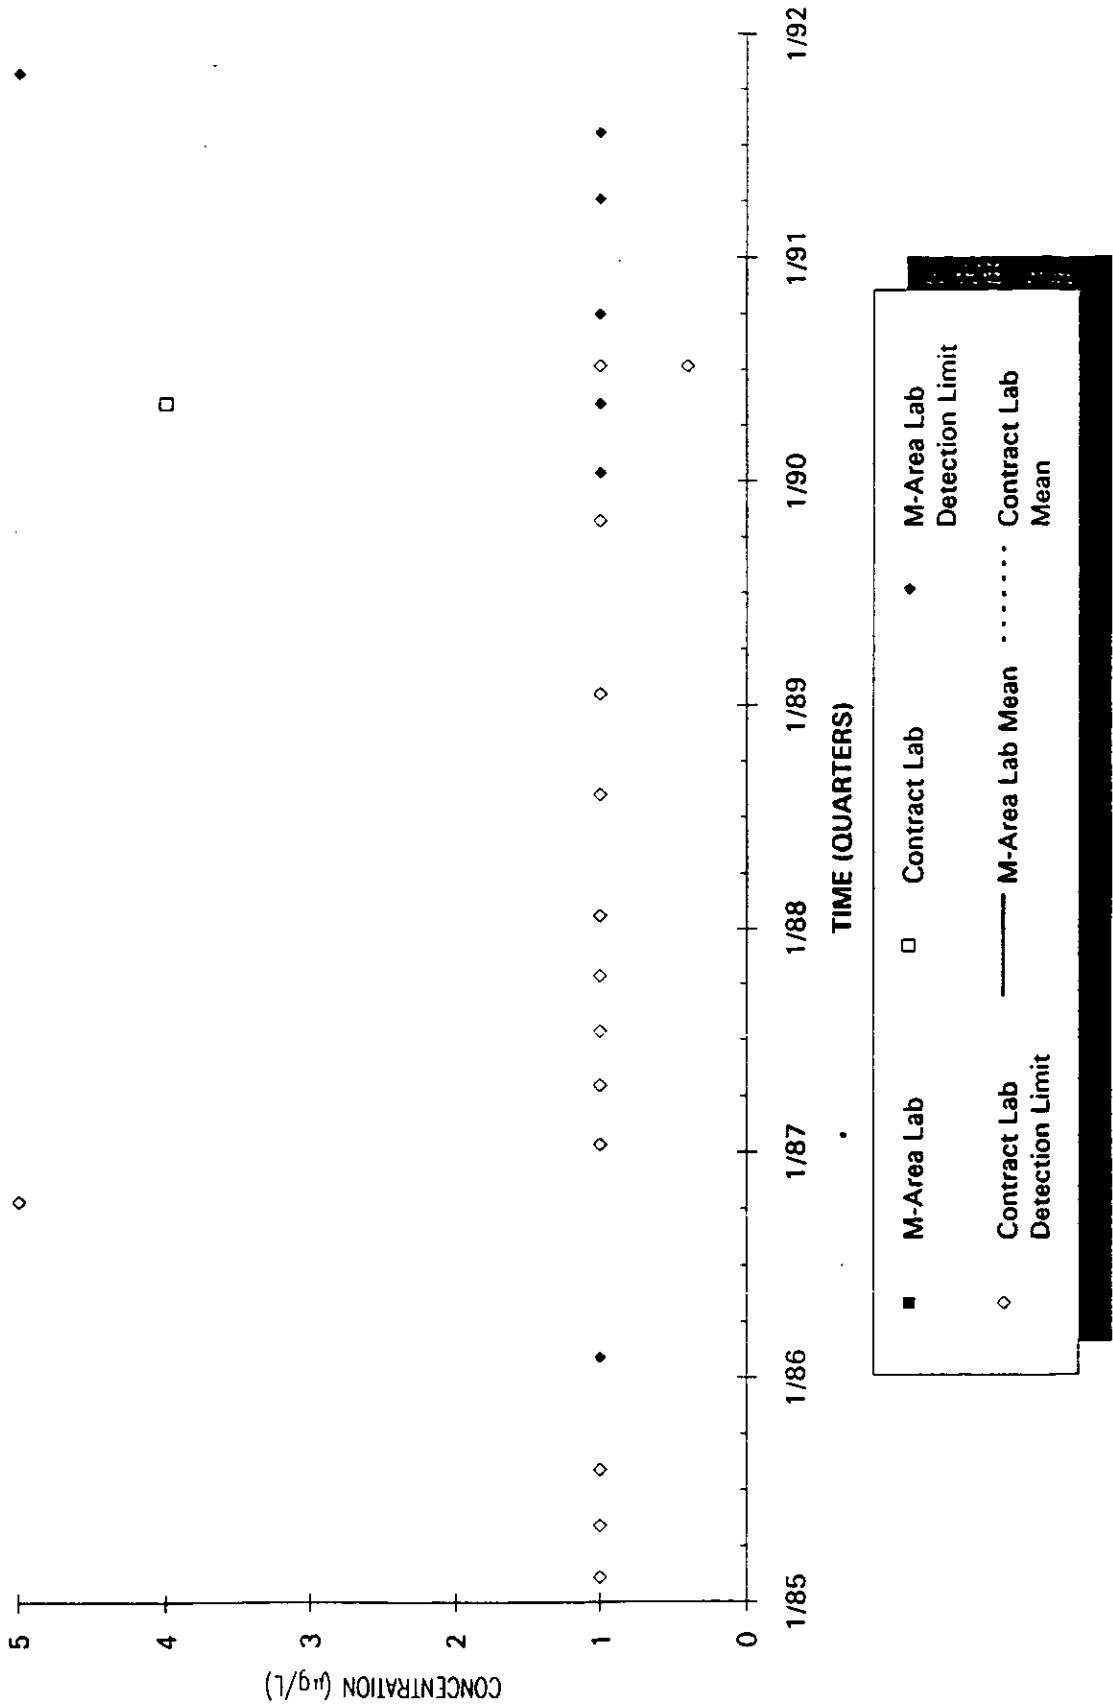

Time Series Plot of Tetrachloroethylene Concentrations Well AMB 1A

Time Series Plot of Tetrachloroethylene Concentrations Well AMB 2

- M-Area Lab
- ◇ Contract Lab
- ◆ M-Area Lab Detection Limit
- ◇ Contract Lab Detection Limit
- M-Area Lab Mean
- Contract Lab Mean