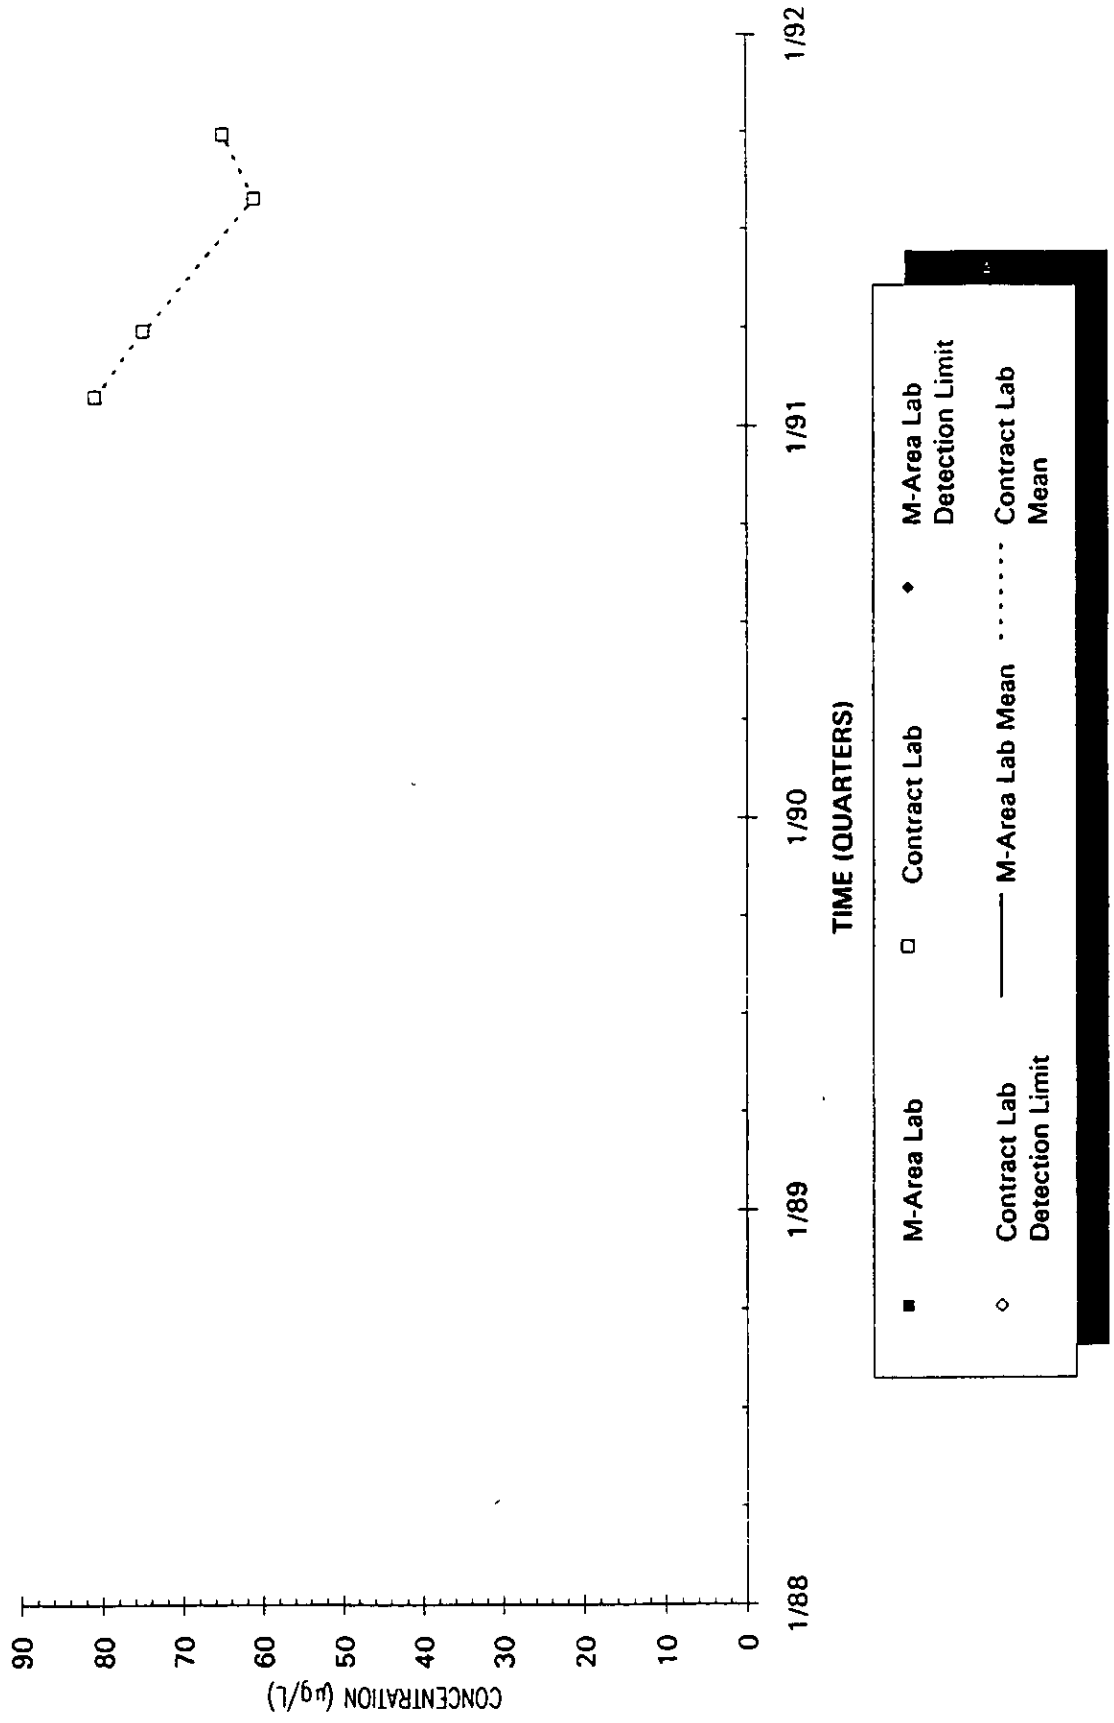

Time Series Plot of Tetrachloroethylene Concentrations Well MSB 4D