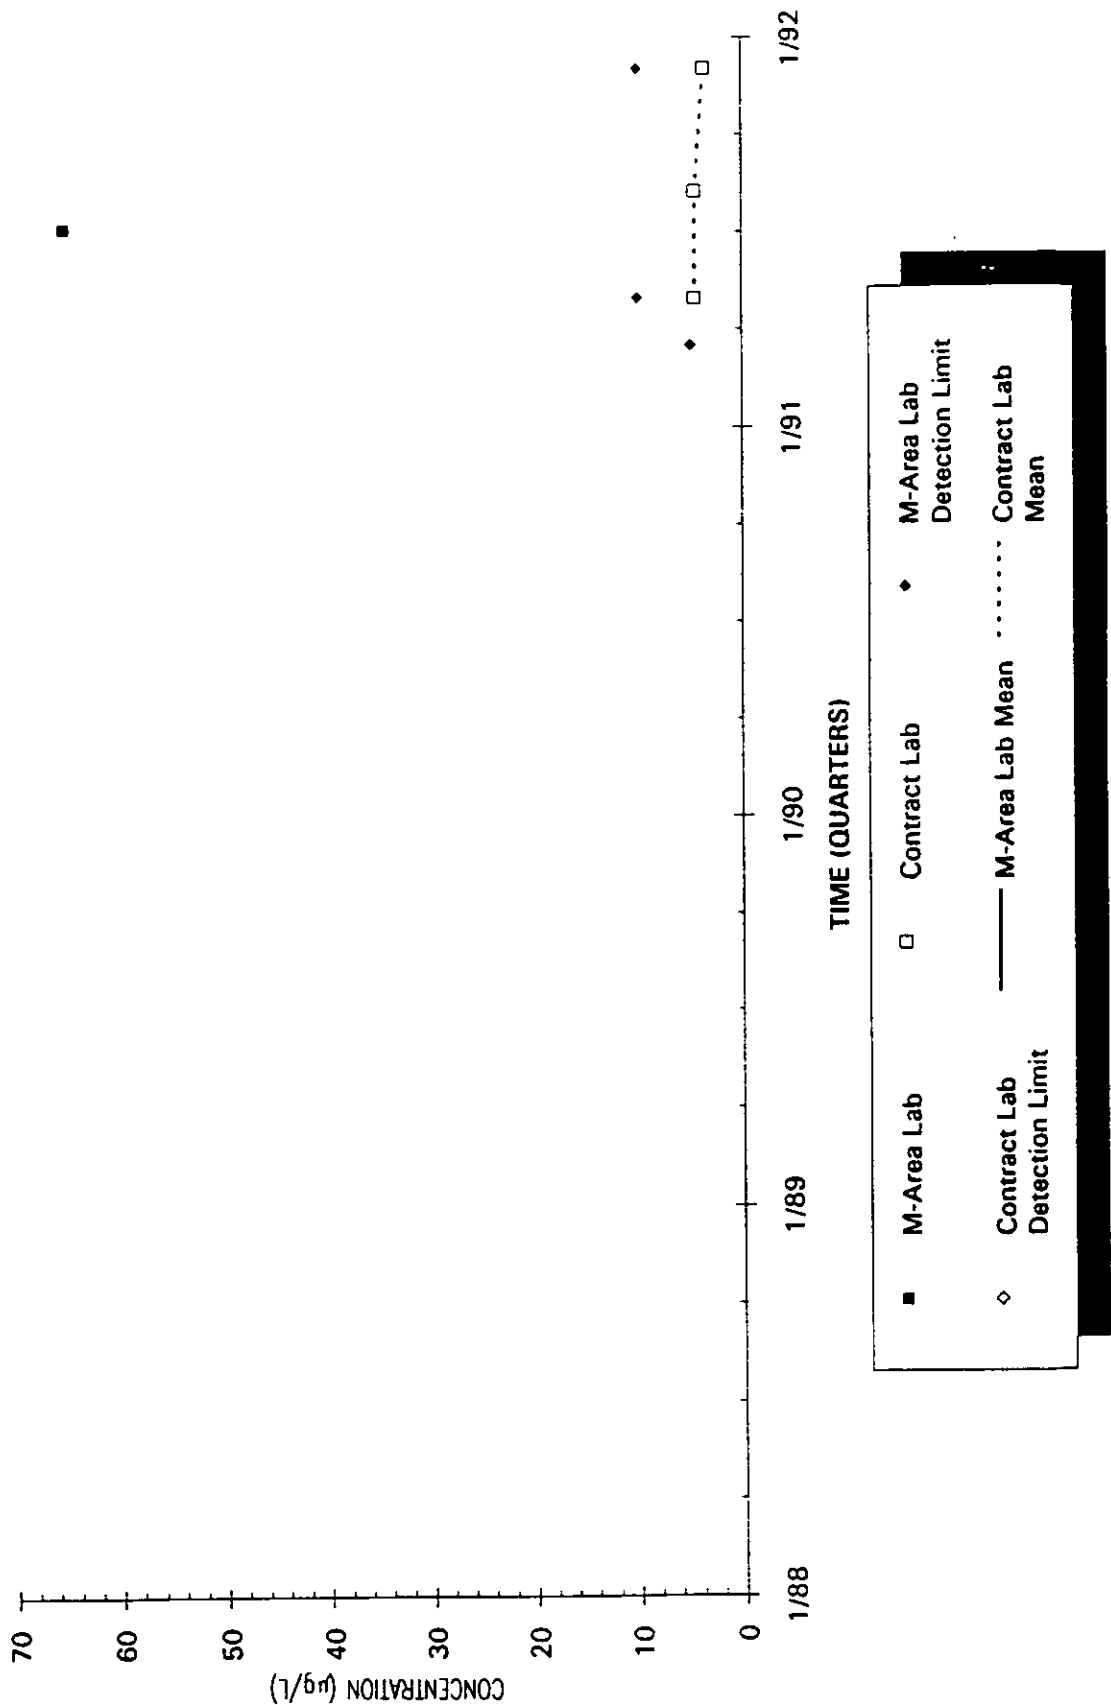

Time Series Plot of Tetrachloroethylene Concentrations Well ASB 6TA