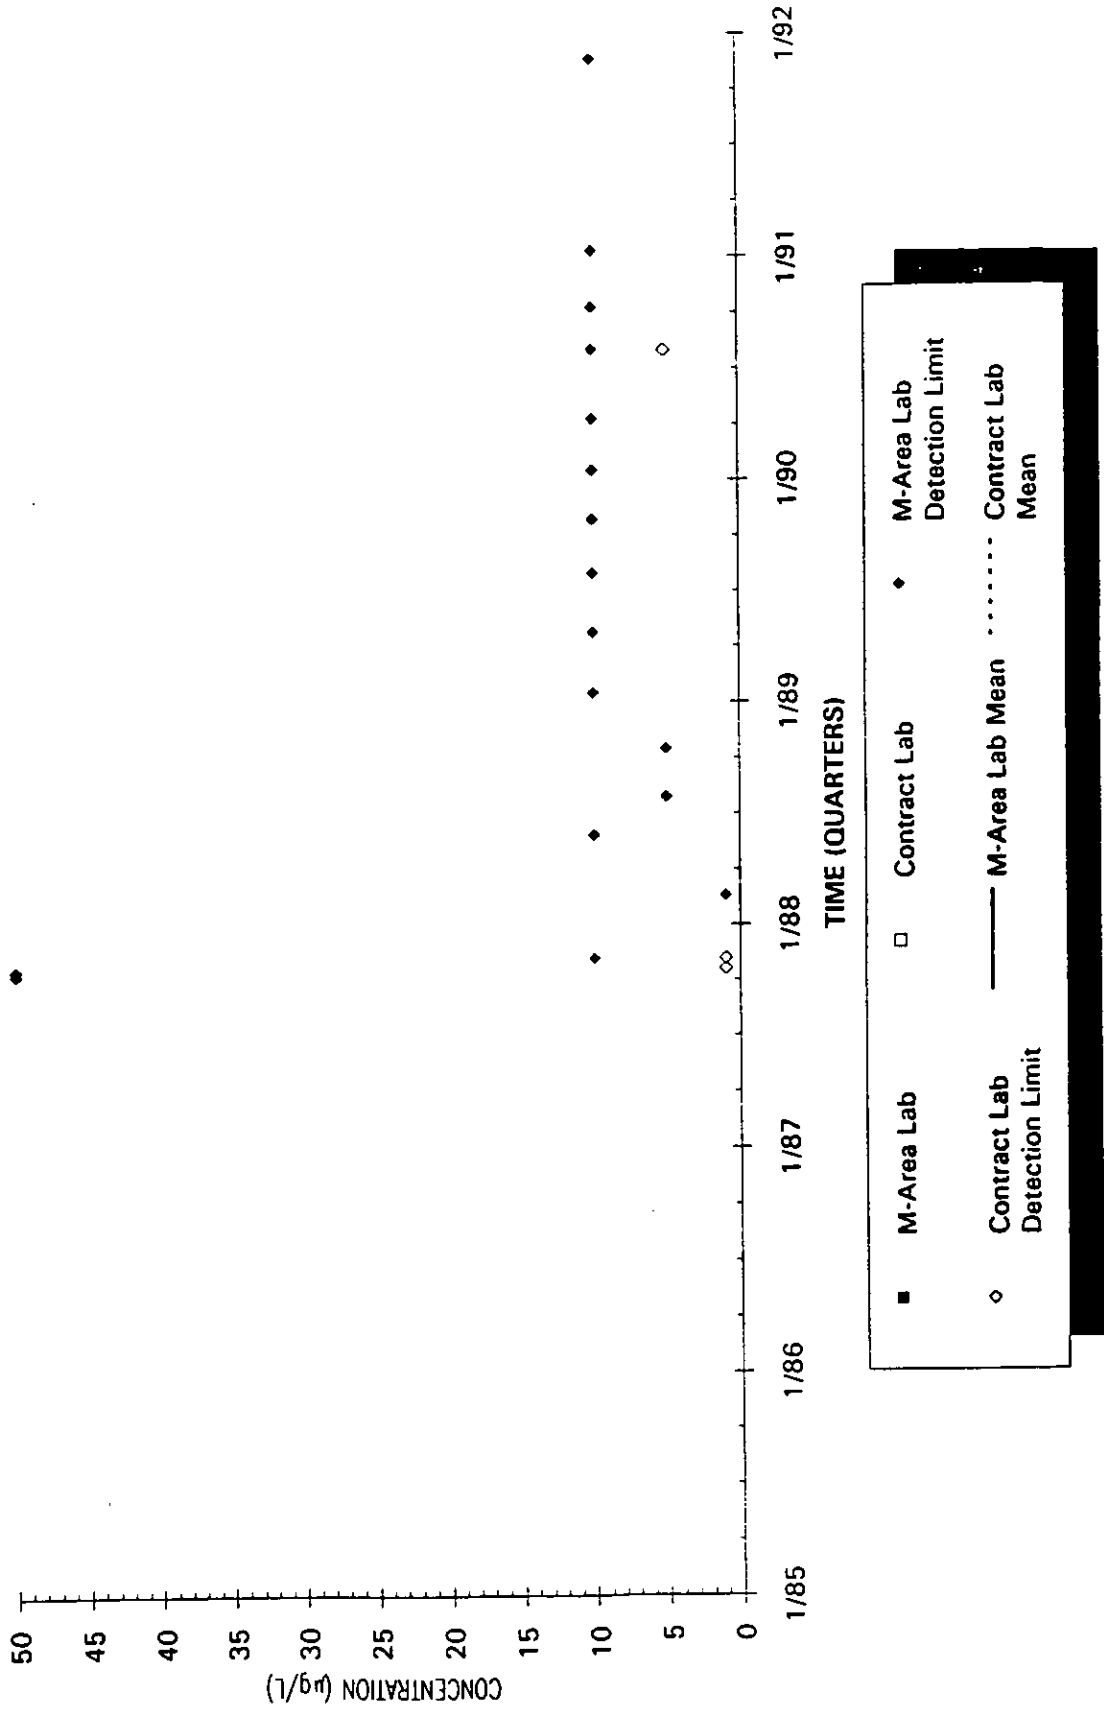

Time Series Plot of Tetrachloroethylene Concentrations Well MSB 47TA