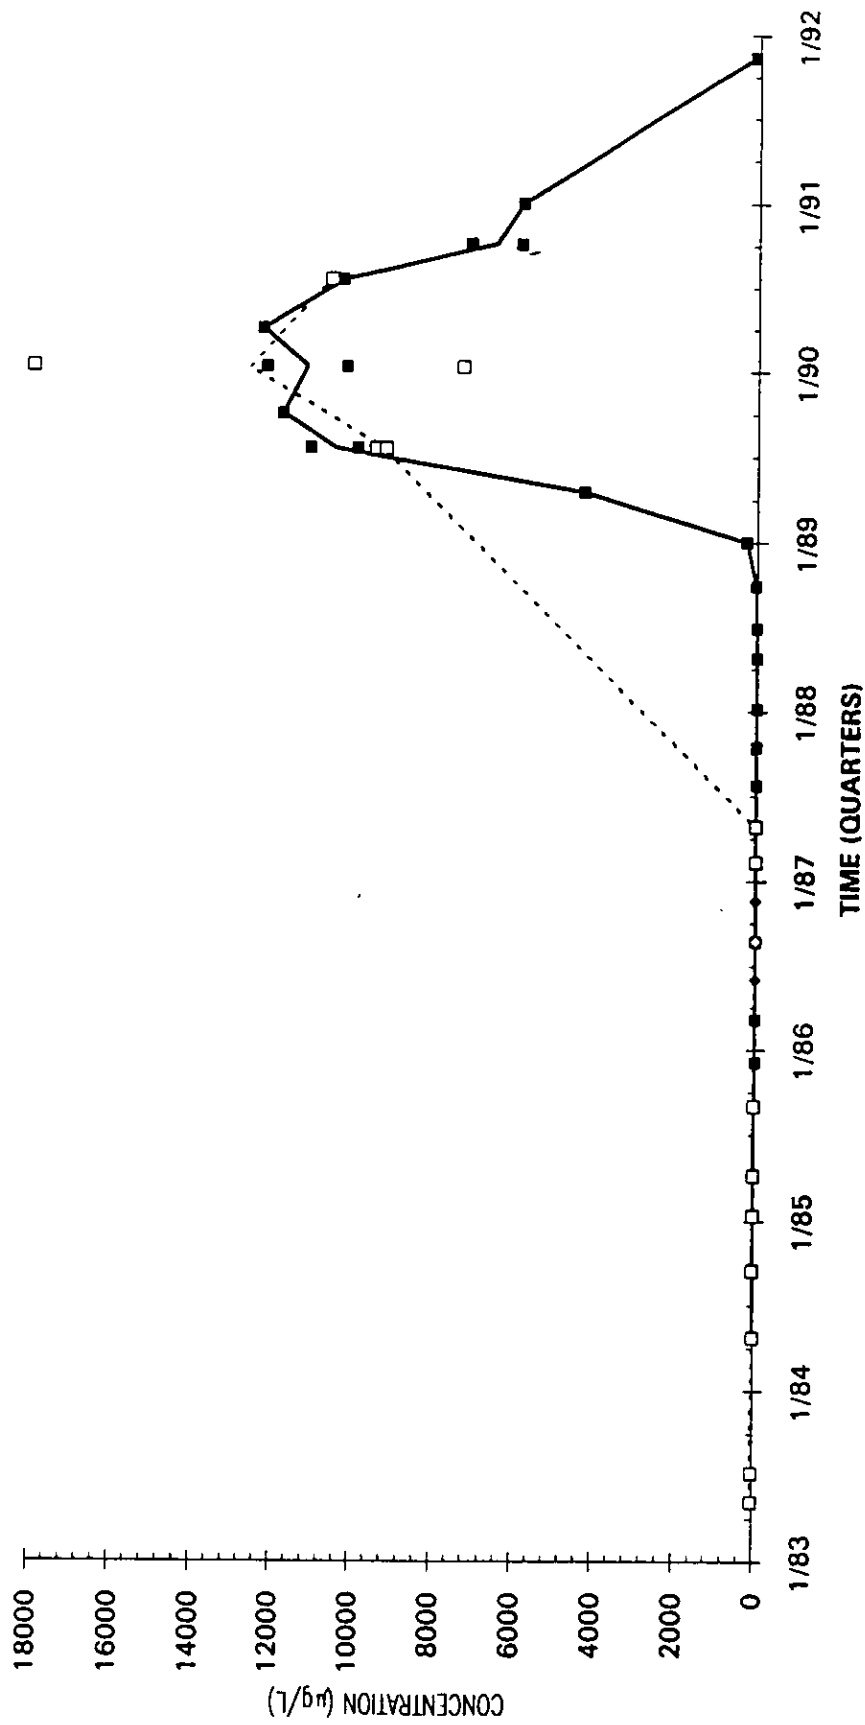

Time Series Plot of Trichloroethylene Concentrations Well MSB 26

- M-Area Lab
- Contract Lab
- M-Area Lab Detection Limit
- Contract Lab Detection Limit
- M-Area Lab Mean
- ..... Contract Lab Mean