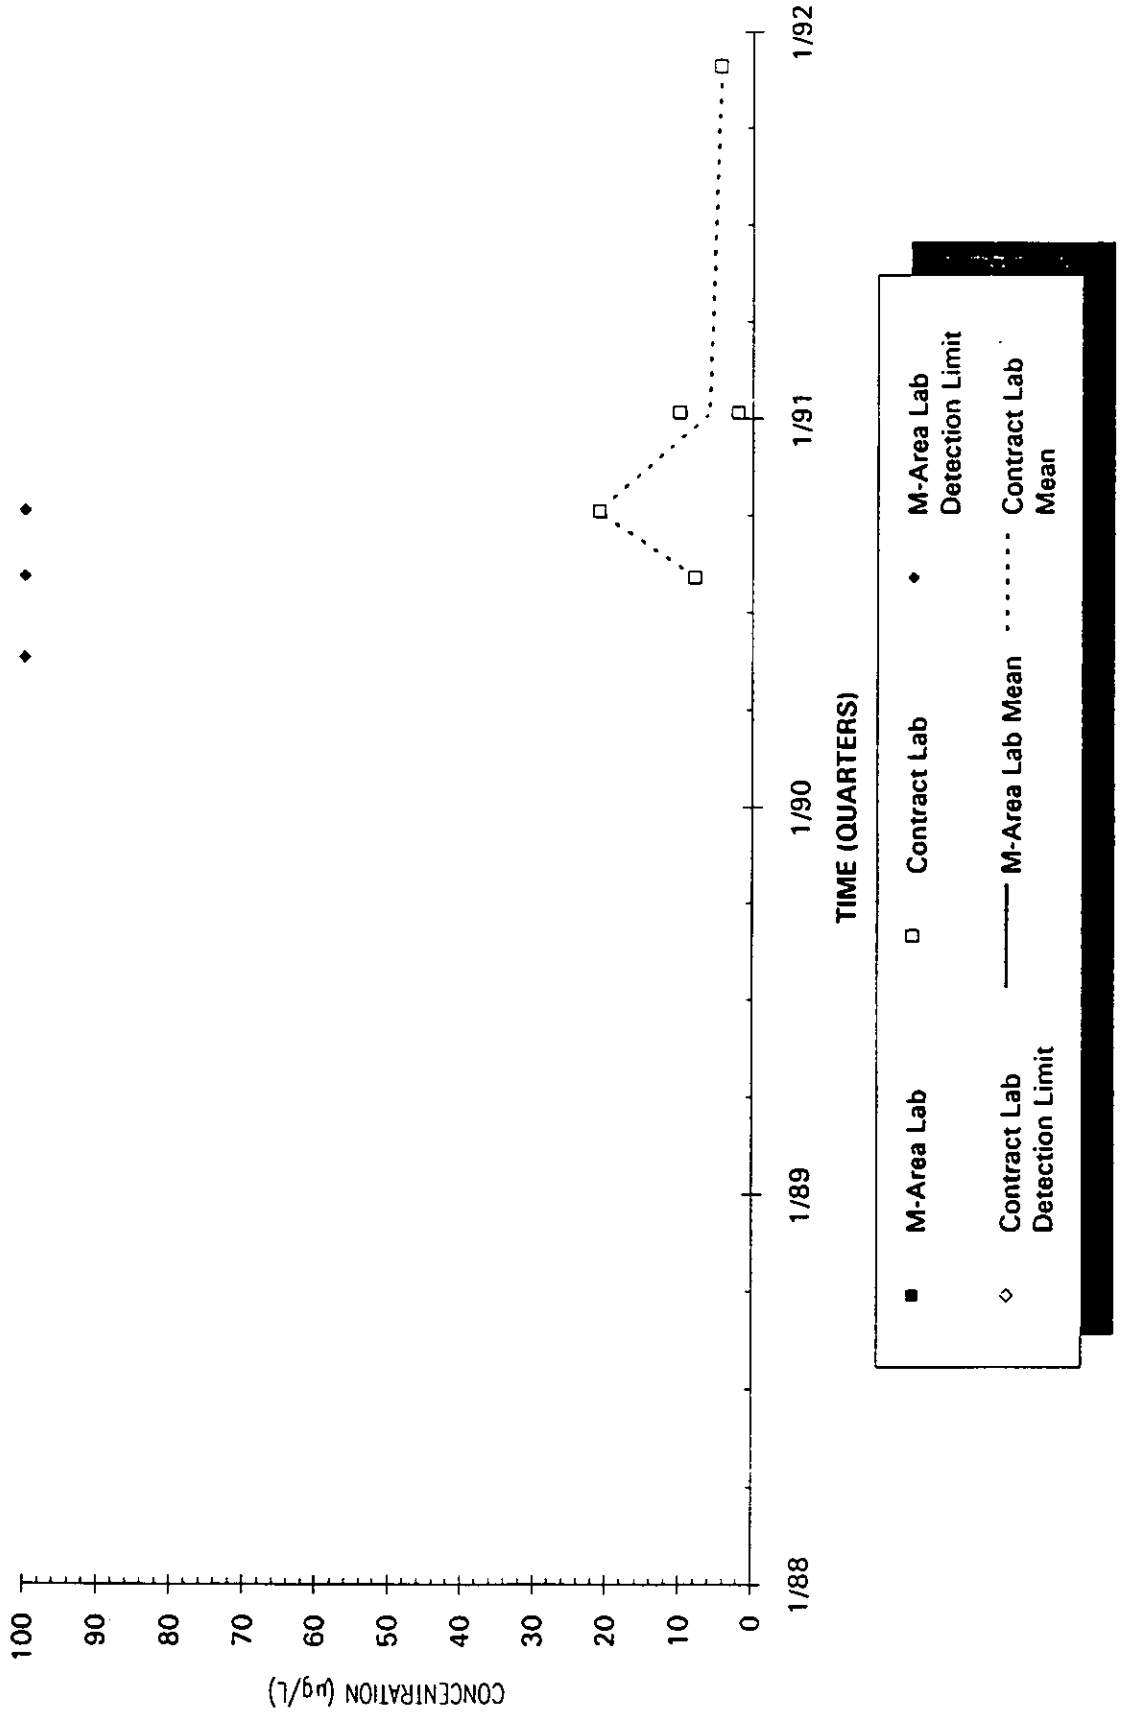

Time Series Plot of Tetrachloroethylene Concentrations Well MSB 74B