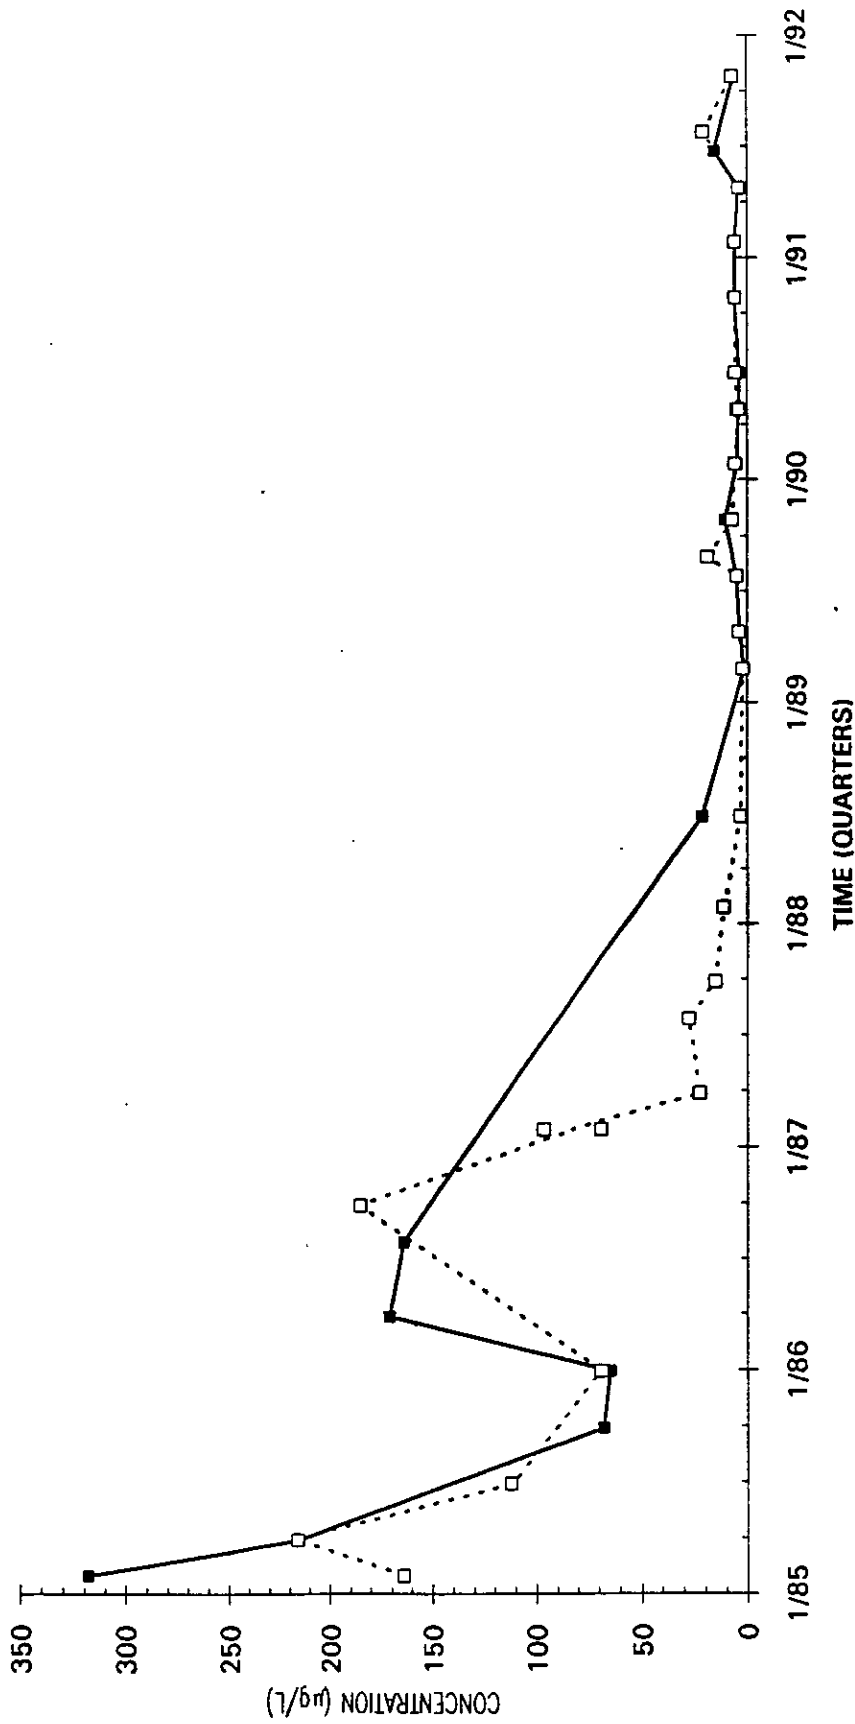

Time Series Plot of Trichloroethylene Concentrations Well ASB 5A

- M-Area Lab
- Contract Lab
- M-Area Lab Detection Limit
- Contract Lab Detection Limit
- M-Area Lab Mean
- ..... Contract Lab Mean