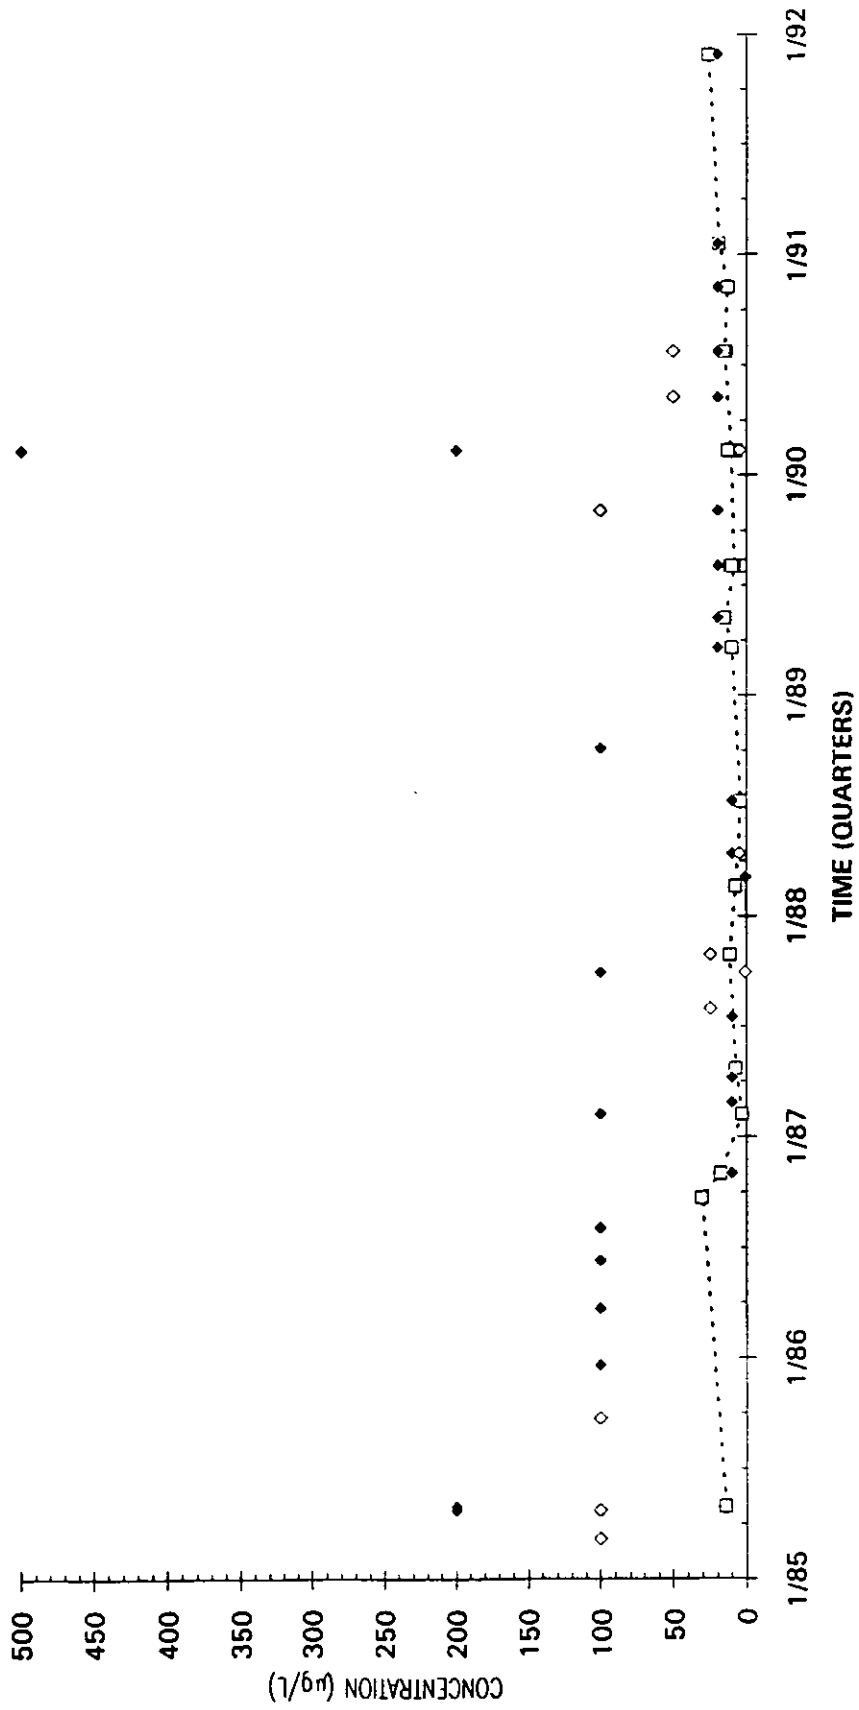

Time Series Plot of Tetrachloroethylene Concentrations Well ASB 8B

- M-Area Lab
- Contract Lab
- M-Area Lab Detection Limit
- Contract Lab Detection Limit
- M-Area Lab Mean
- ..... Contract Lab Mean