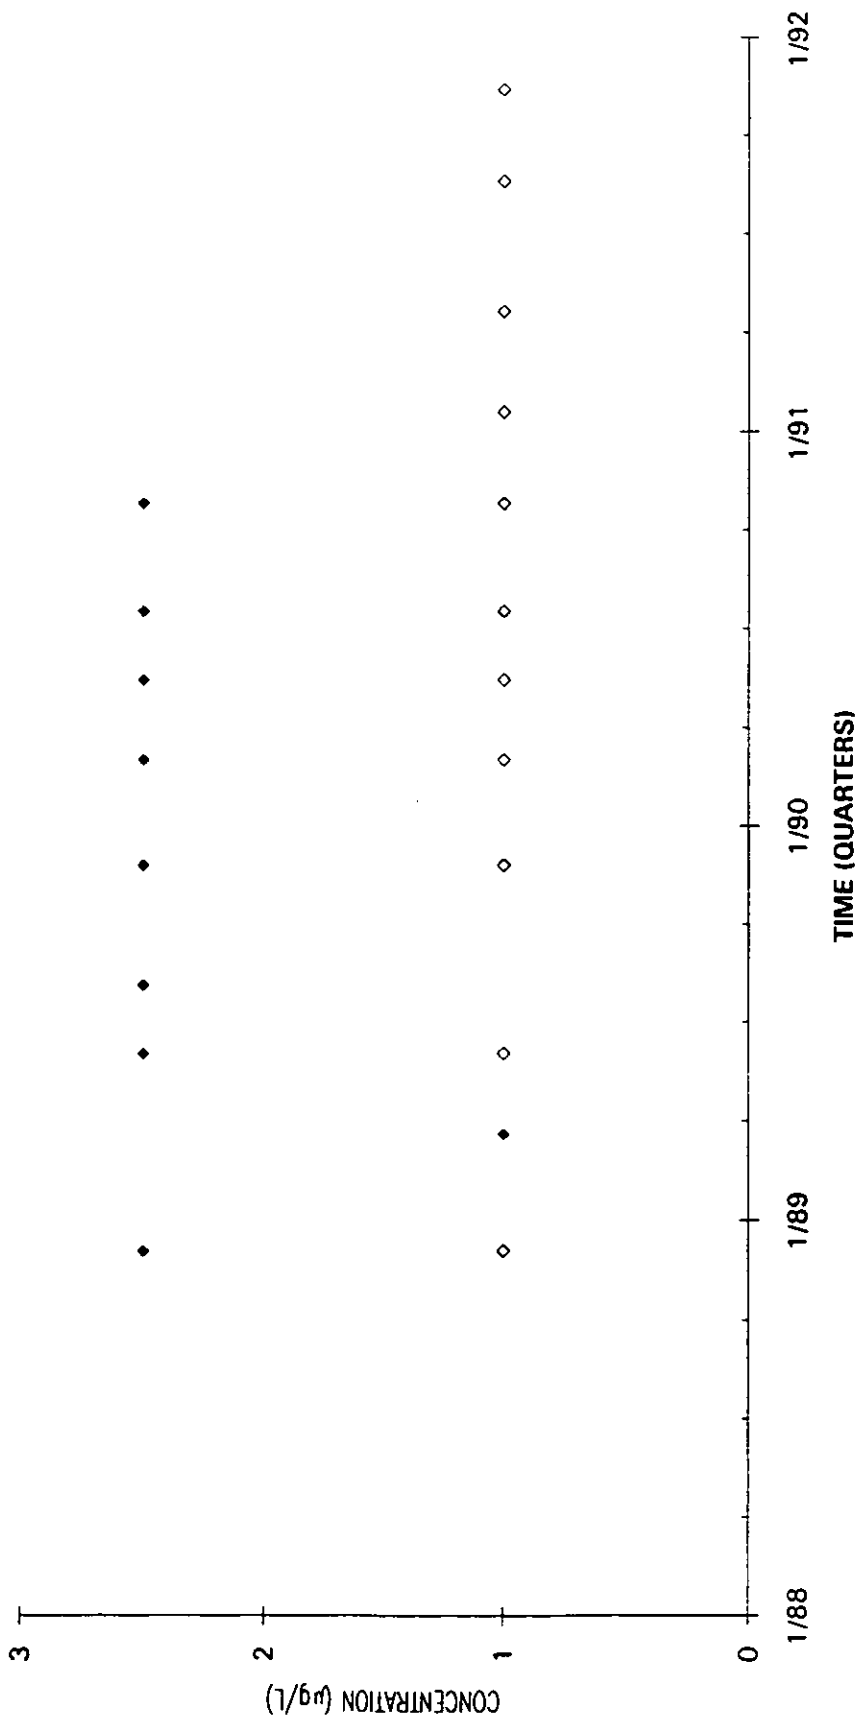

Time Series Plot of Tetrachloroethylene Concentrations Well AMB 7

- M-Area Lab
- Contract Lab
- M-Area Lab Detection Limit
- Contract Lab Detection Limit
- M-Area Lab Mean
- ..... Contract Lab Mean