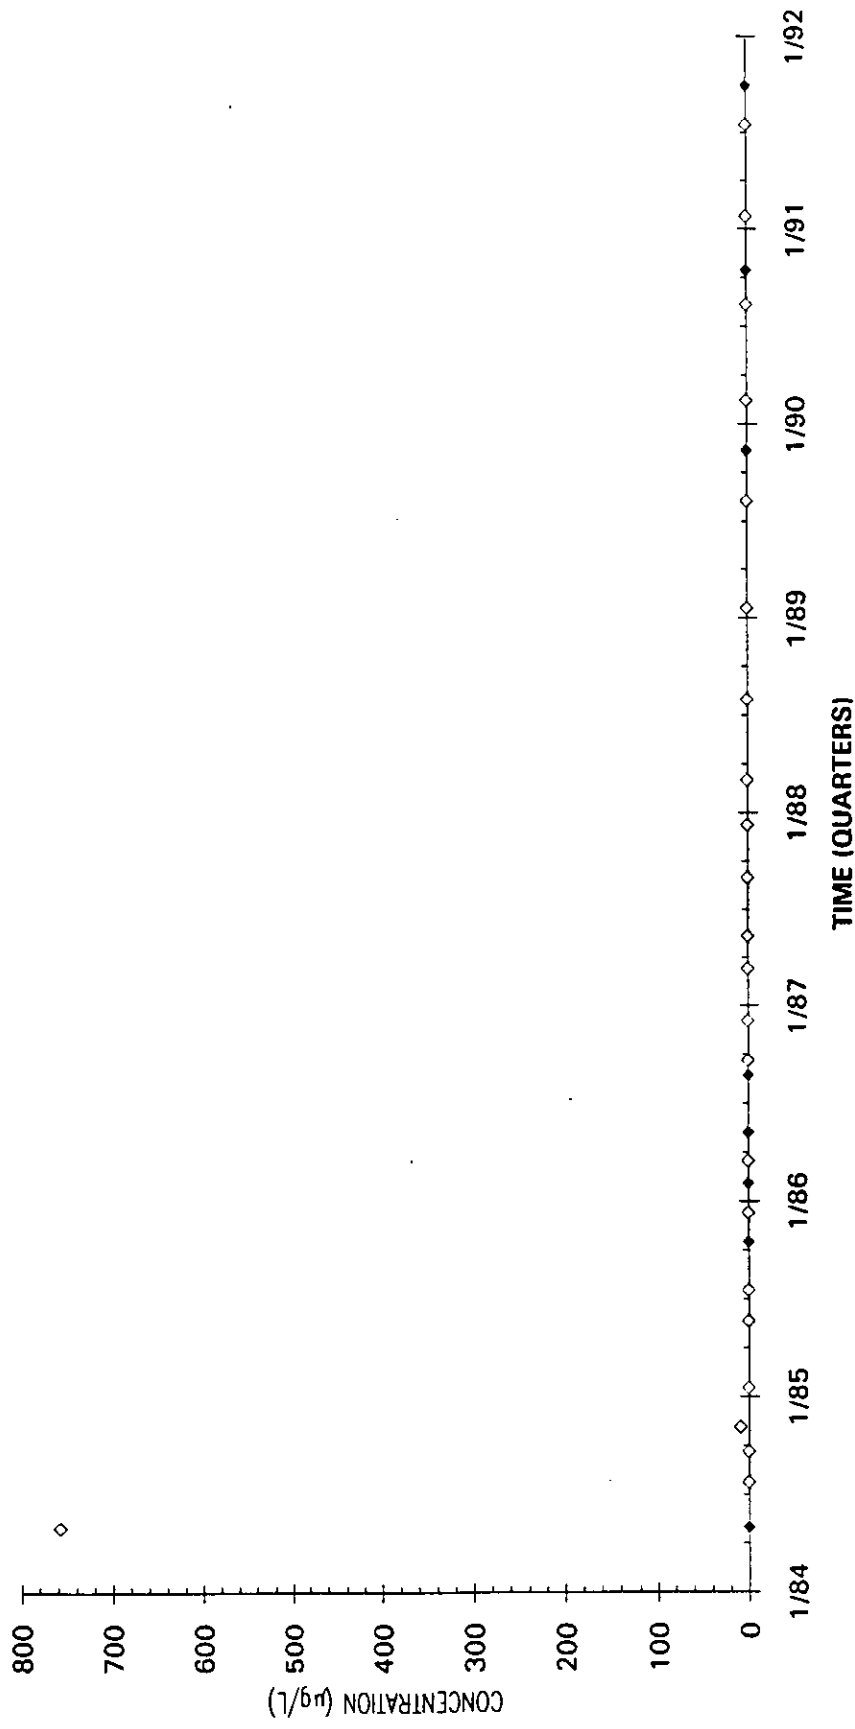

Time Series Plot of Tetrachloroethylene Concentrations Well SRW 2A

- M-Area Lab
- Contract Lab
- M-Area Lab Mean
- Contract Lab Mean
- M-Area Lab Detection Limit
- ..... Contract Lab Detection Limit