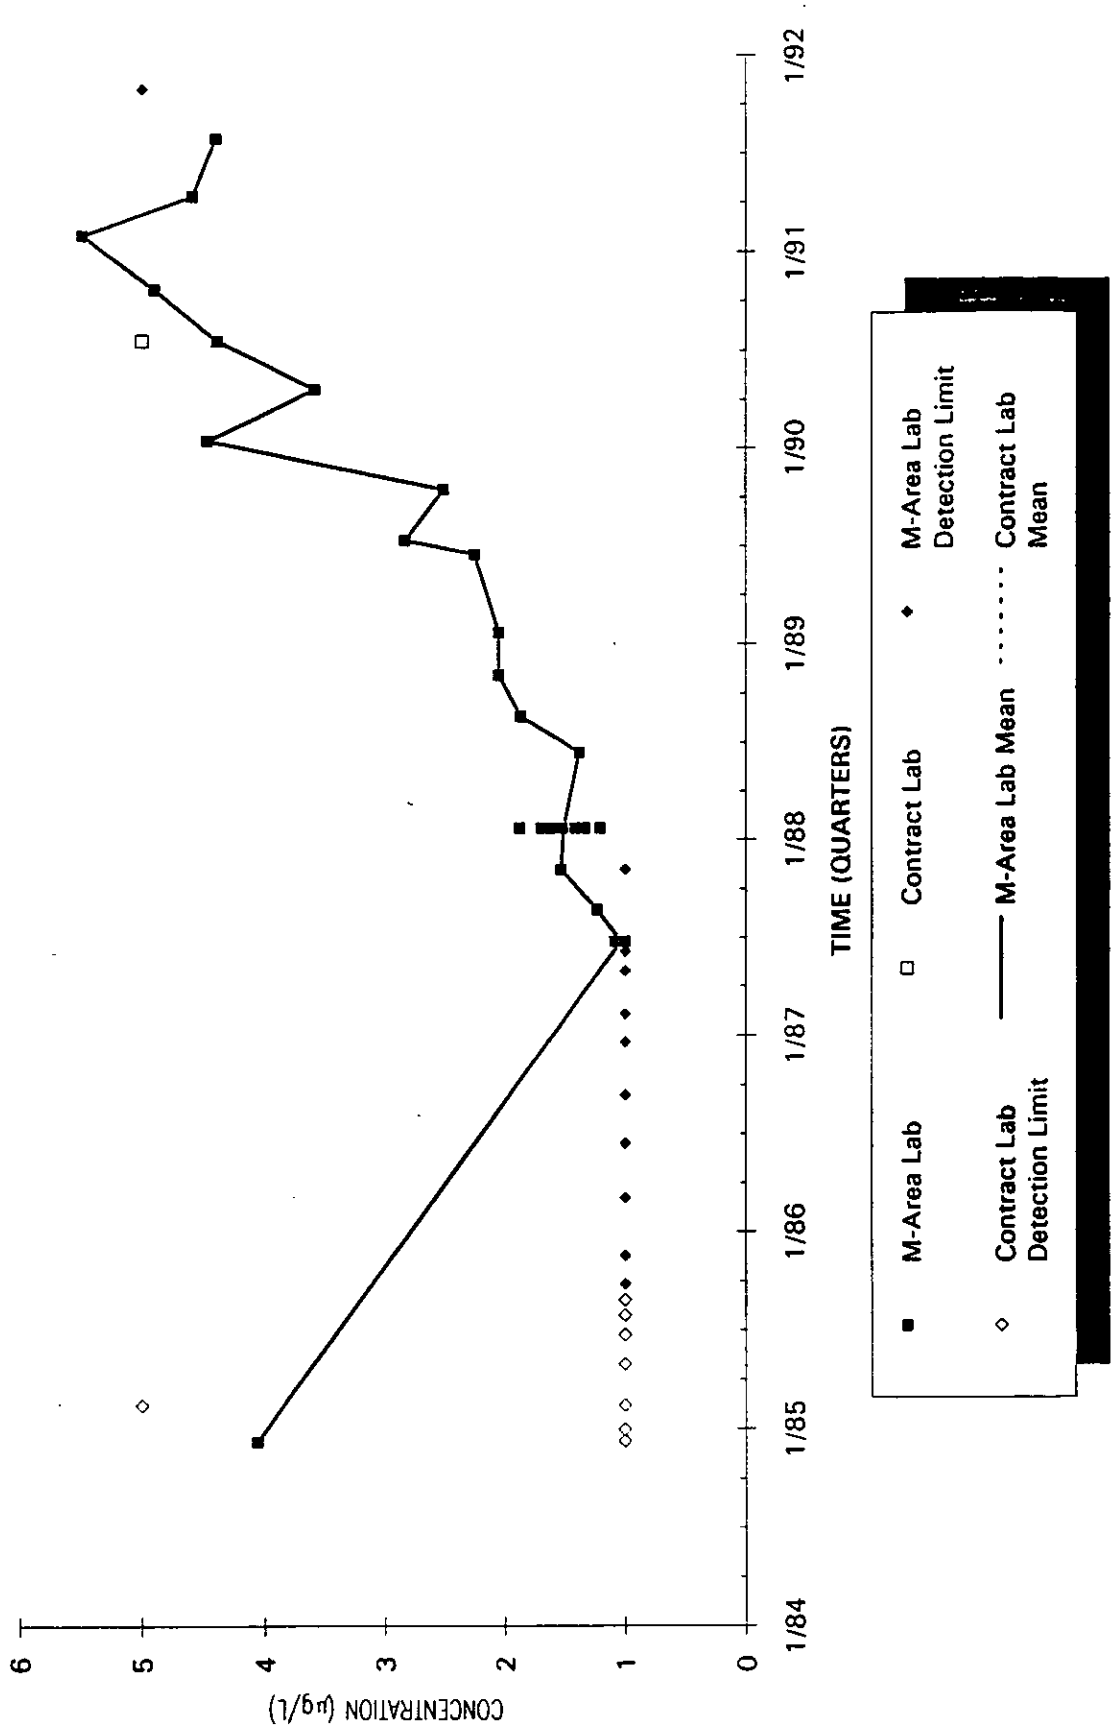

Time Series Plot of Tetrachloroethylene Concentrations Well MSB 42TA