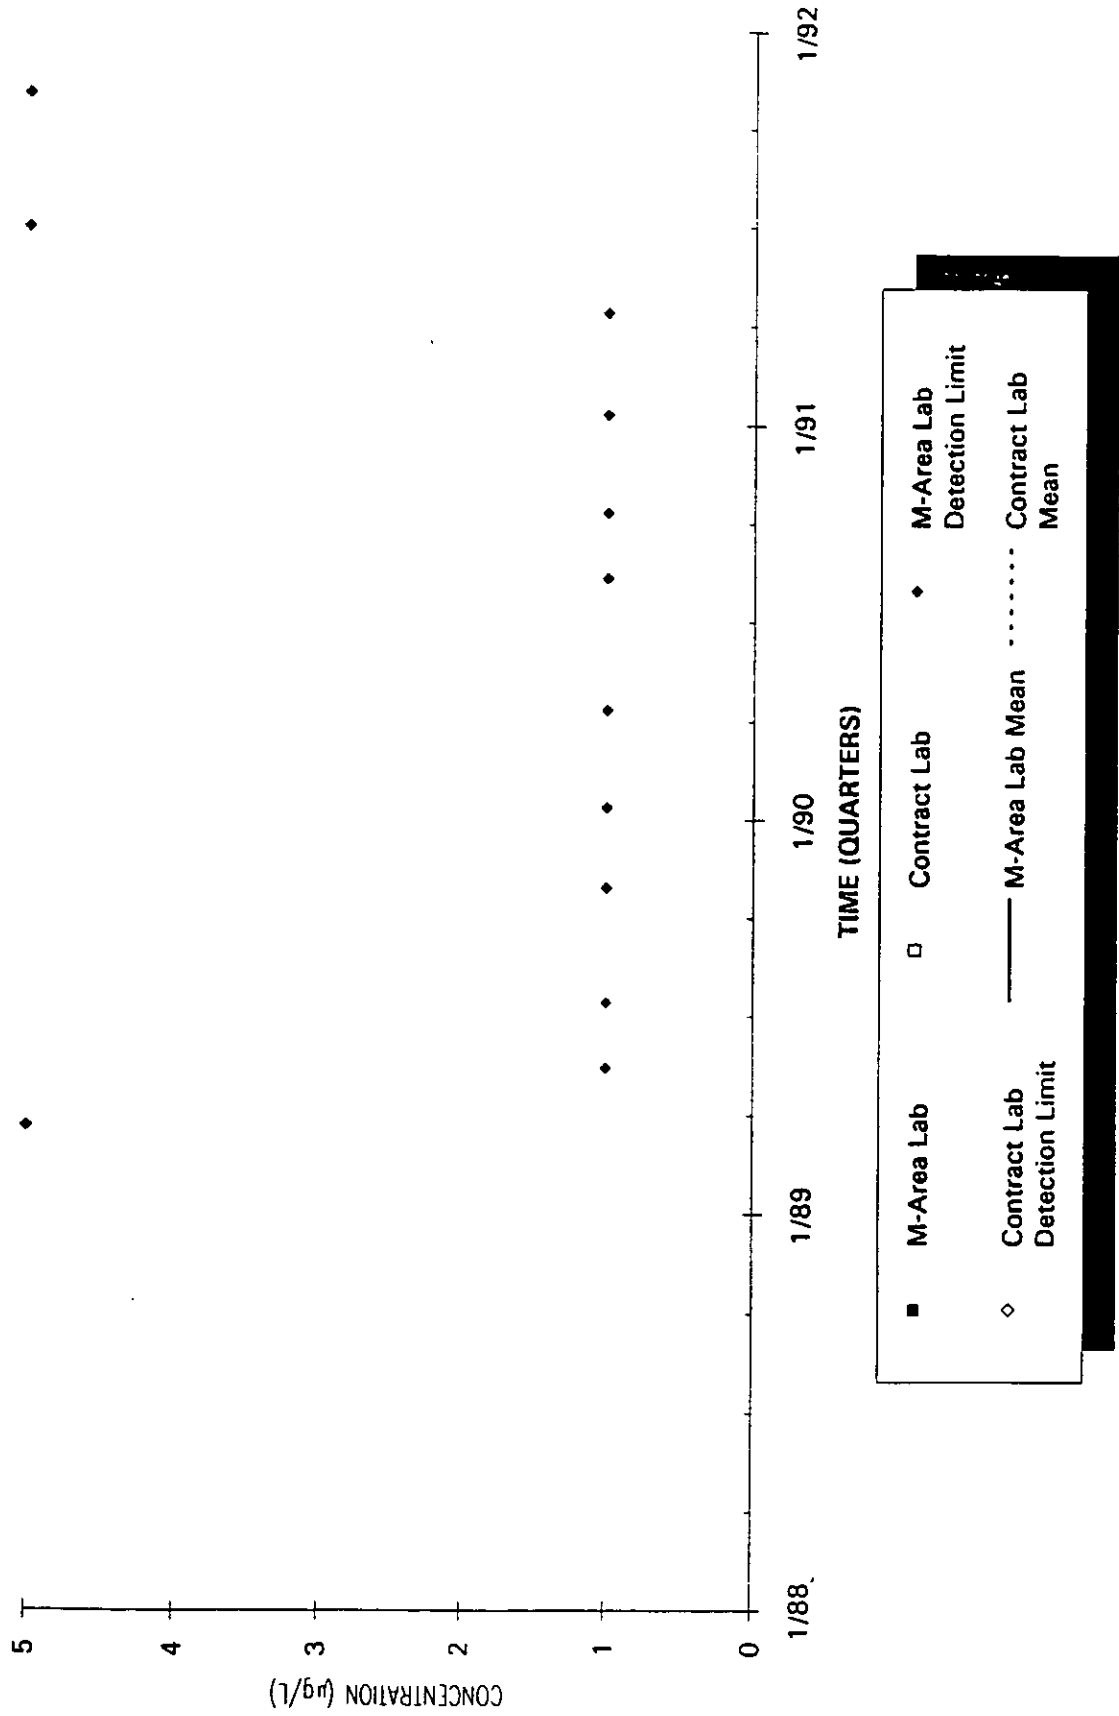

Time Series Plot of Tetrachloroethylene Concentrations Well MSB 71B