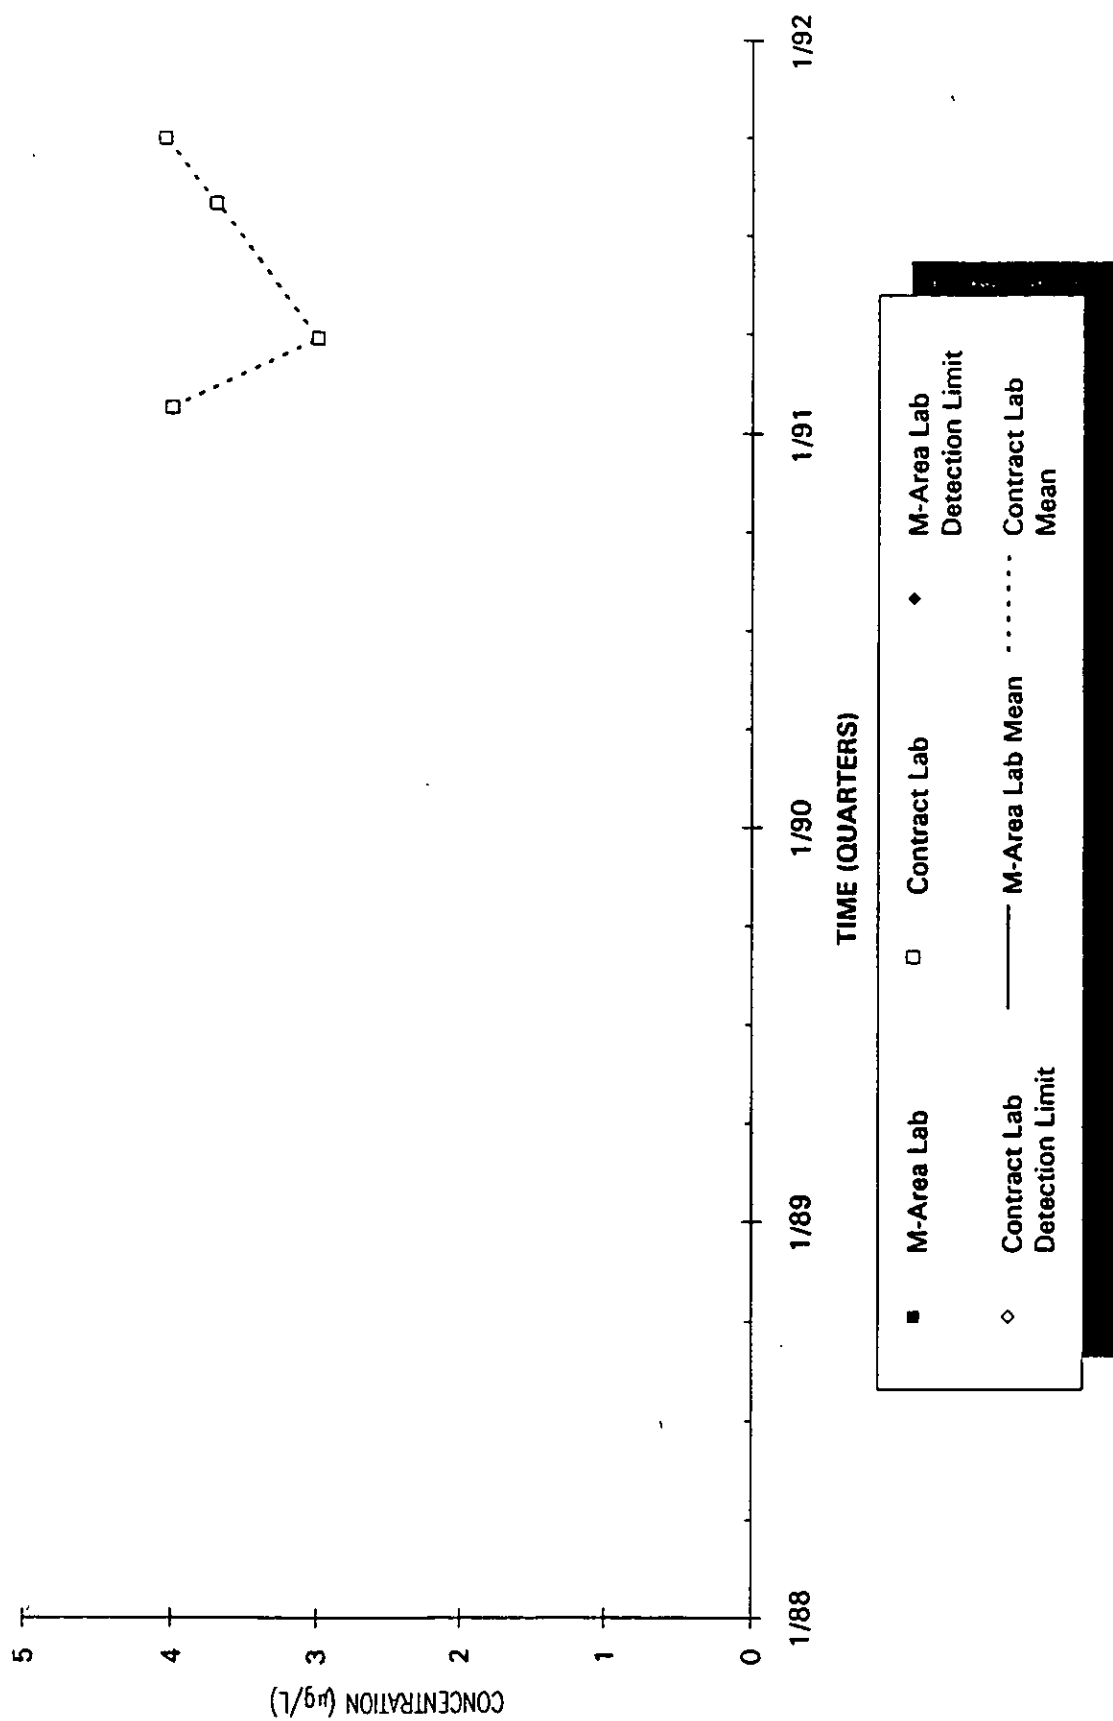

Time Series Plot of Trichloroethylene Concentrations Well MSB 6C