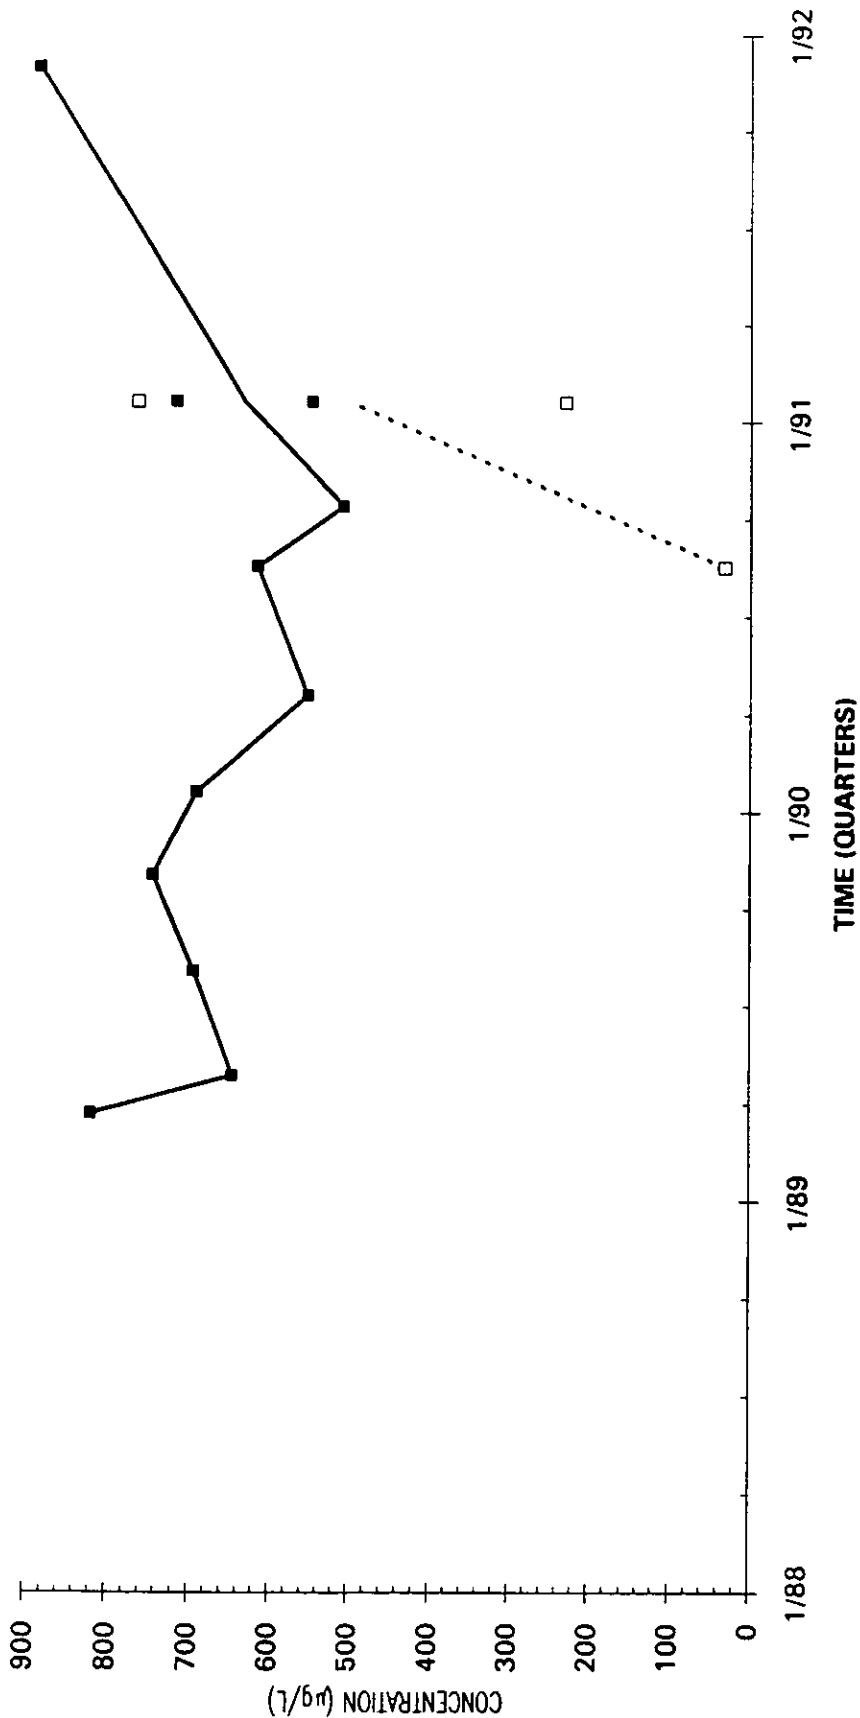

Time Series Plot of Trichloroethylene Concentrations Well MSB 68C

- M-Area Lab
- Contract Lab
- M-Area Lab Detection Limit
- Contract Lab Detection Limit
- M-Area Lab Mean
- ..... Contract Lab Mean