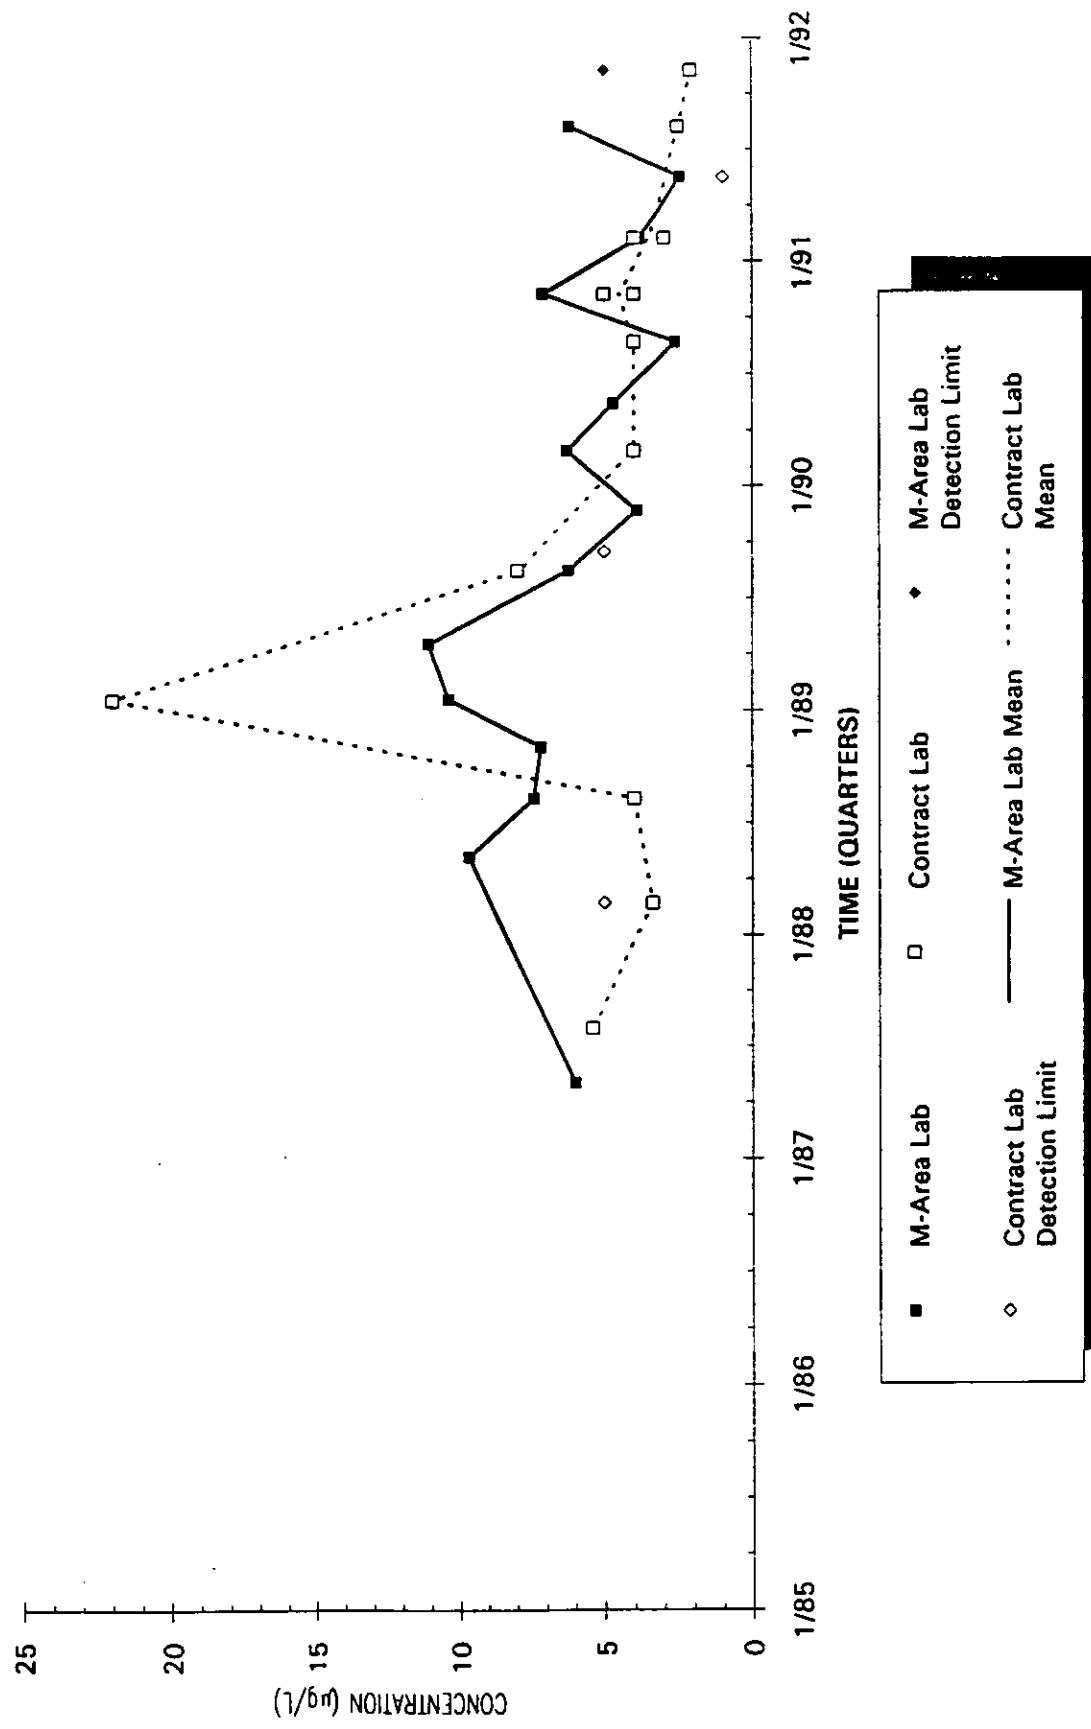

Time Series Plot of Tetrachloroethylene Concentrations Well MCB 2

- M-Area Lab
- Contract Lab
- M-Area Lab Detection Limit
- Contract Lab Detection Limit
- M-Area Lab Mean
- ..... Contract Lab Mean