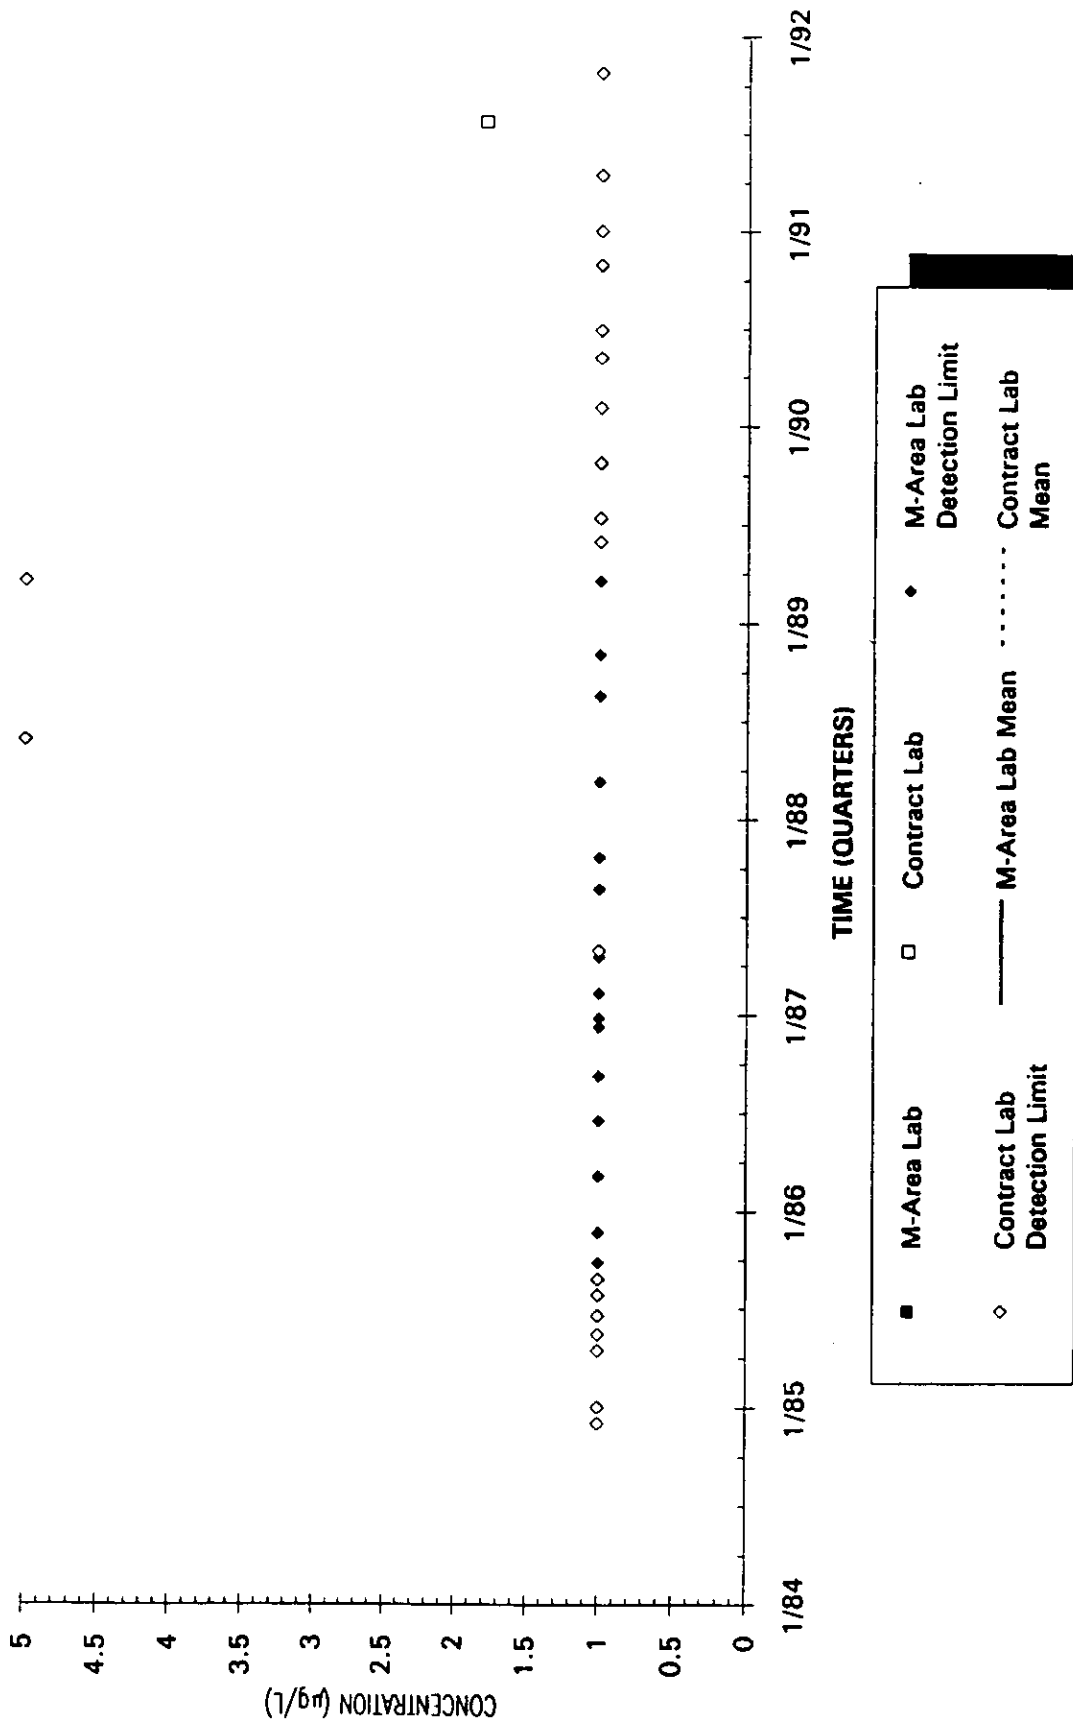

Time Series Plot of Trichloroethylene Concentrations Well MSB 36TA