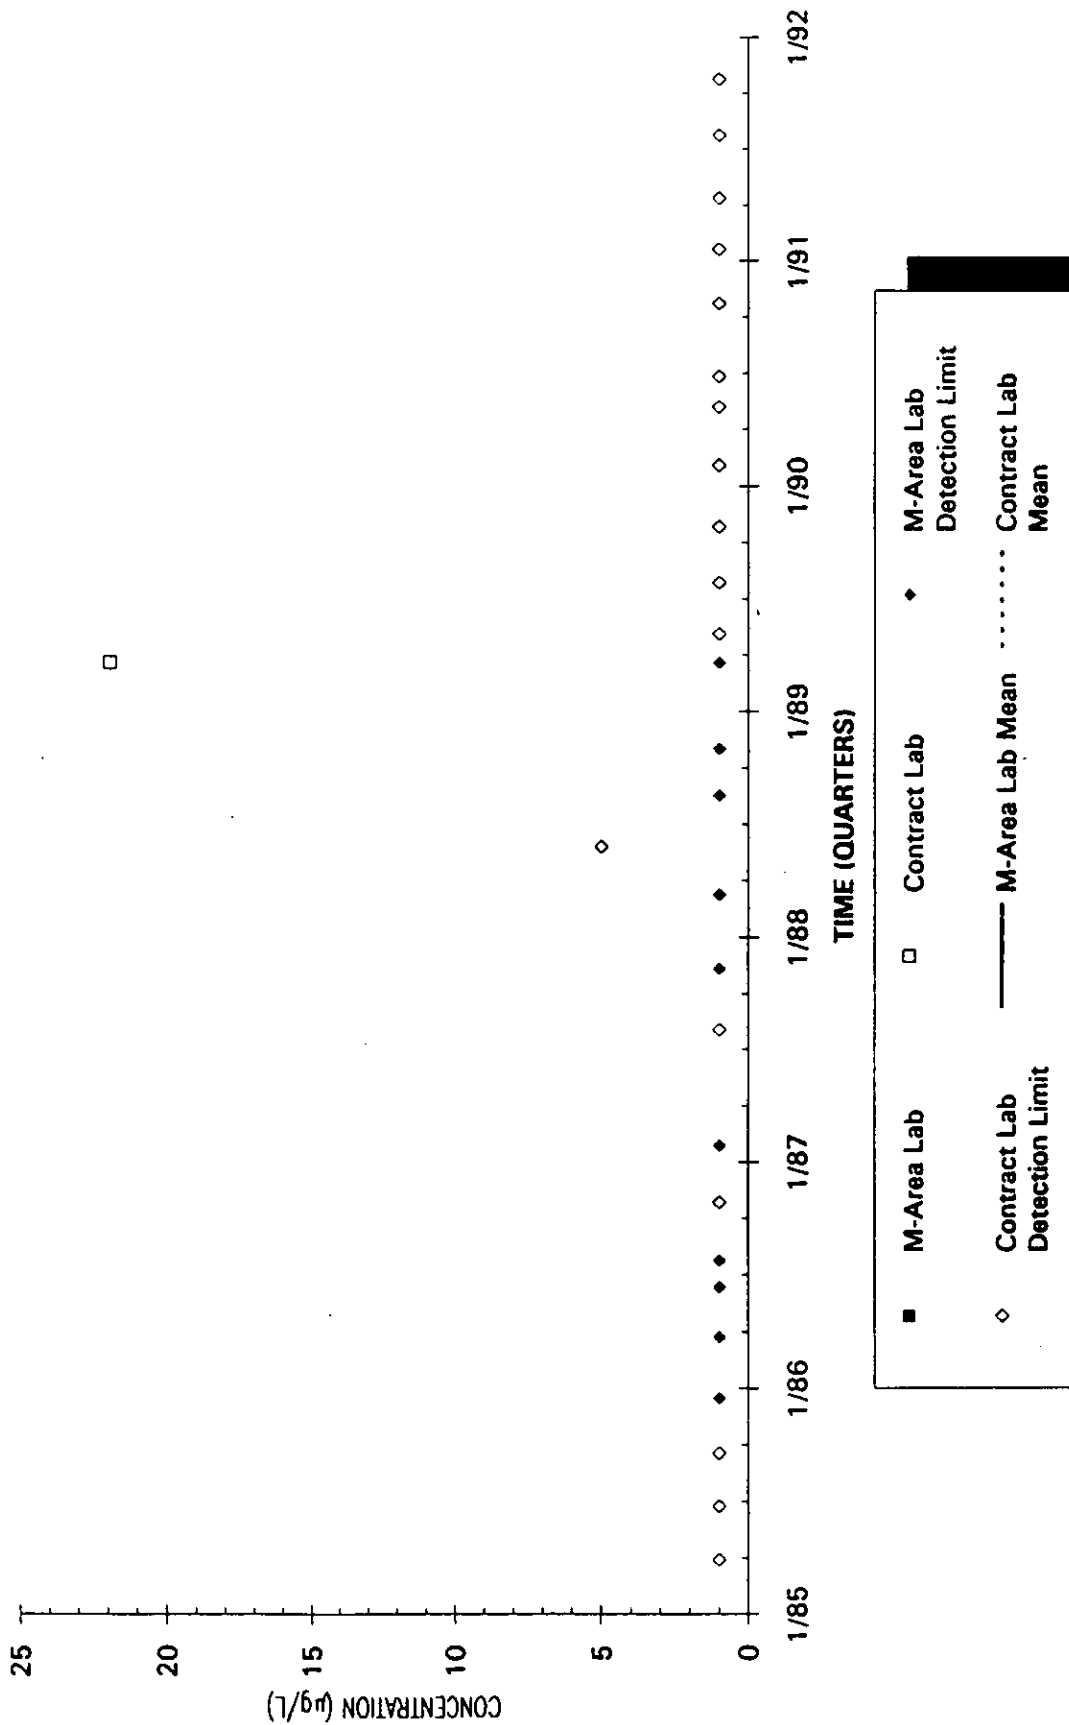

Time Series Plot of Trichloroethylene Concentrations Well MSB 40A