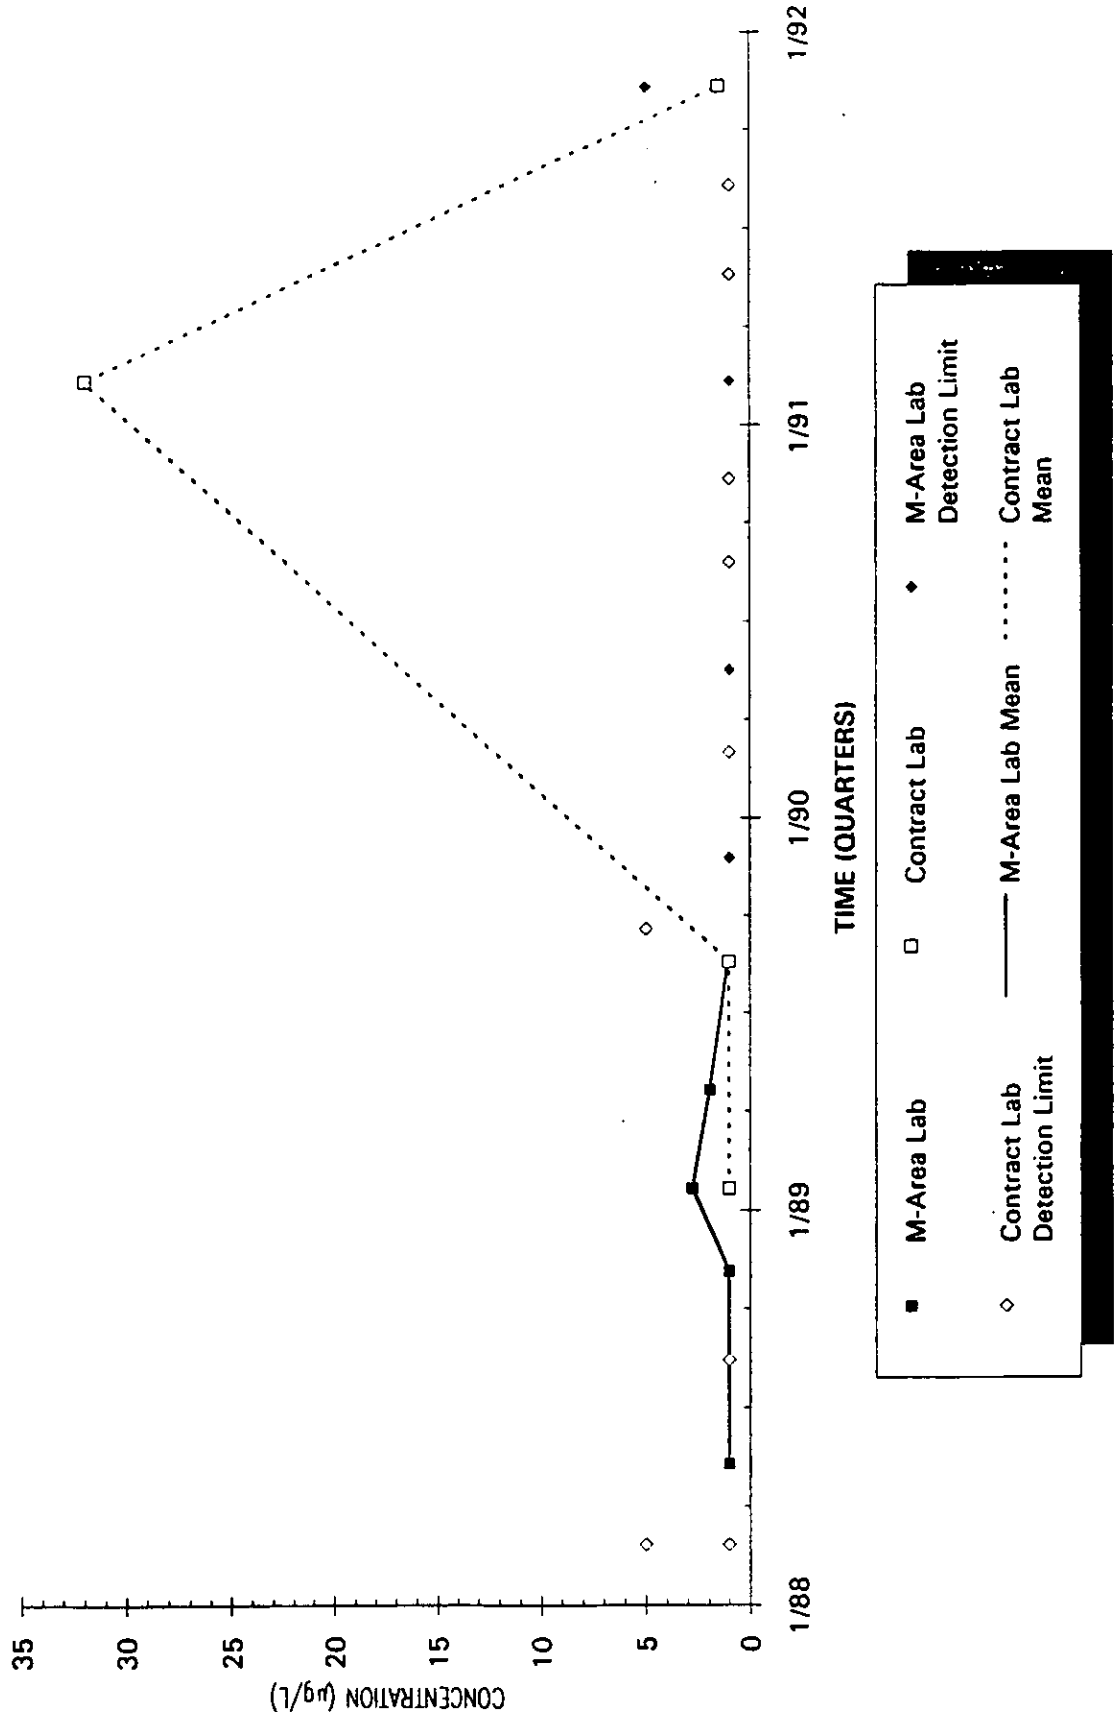

Time Series Plot of Tetrachloroethylene Concentrations Well MCB 6