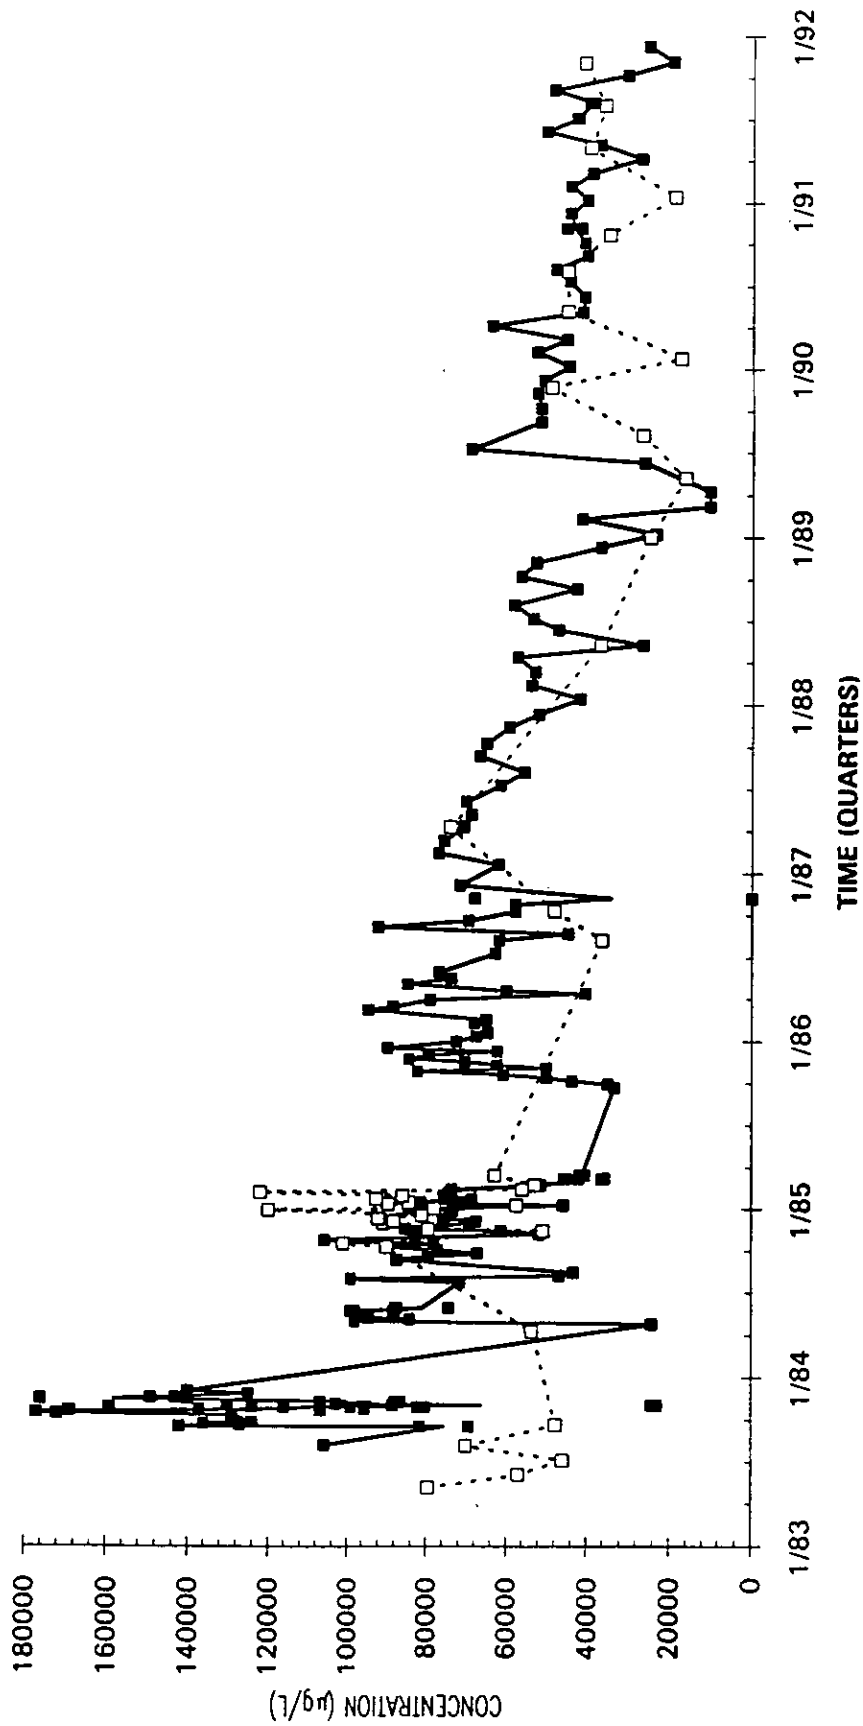

Time Series Plot of Trichloroethylene Concentrations Well RWM 1