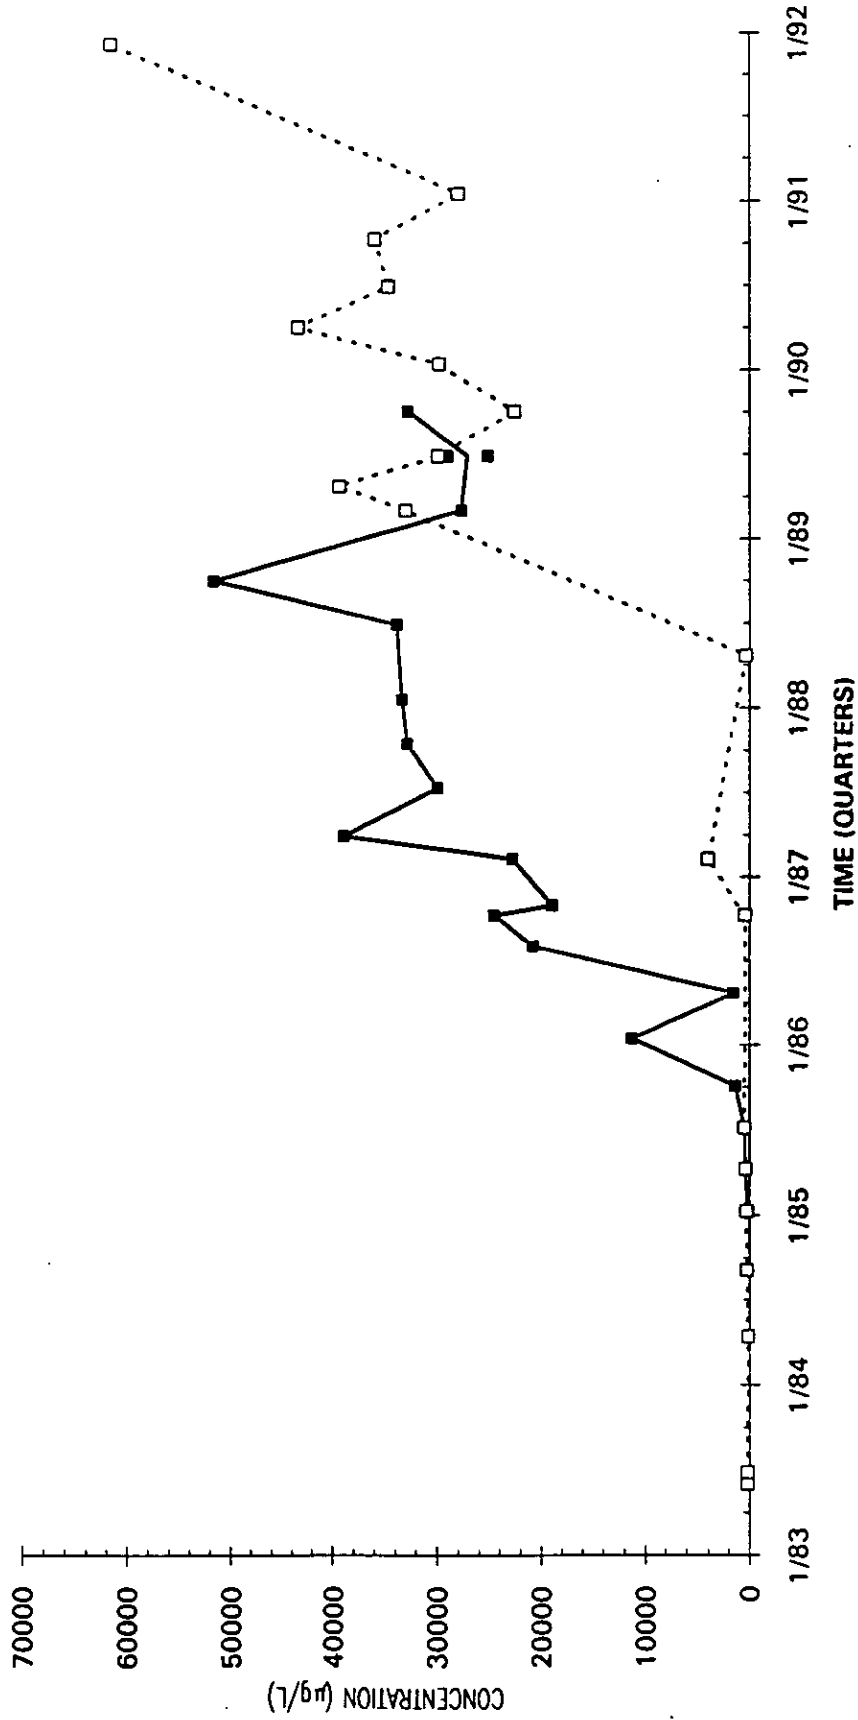

Time Series Plot of Trichloroethylene Concentrations Well MSB 9B

■ M-Area Lab
□ Contract Lab
◆ M-Area Lab Detection Limit
◇ Contract Lab Detection Limit
— M-Area Lab Mean
..... Contract Lab Mean