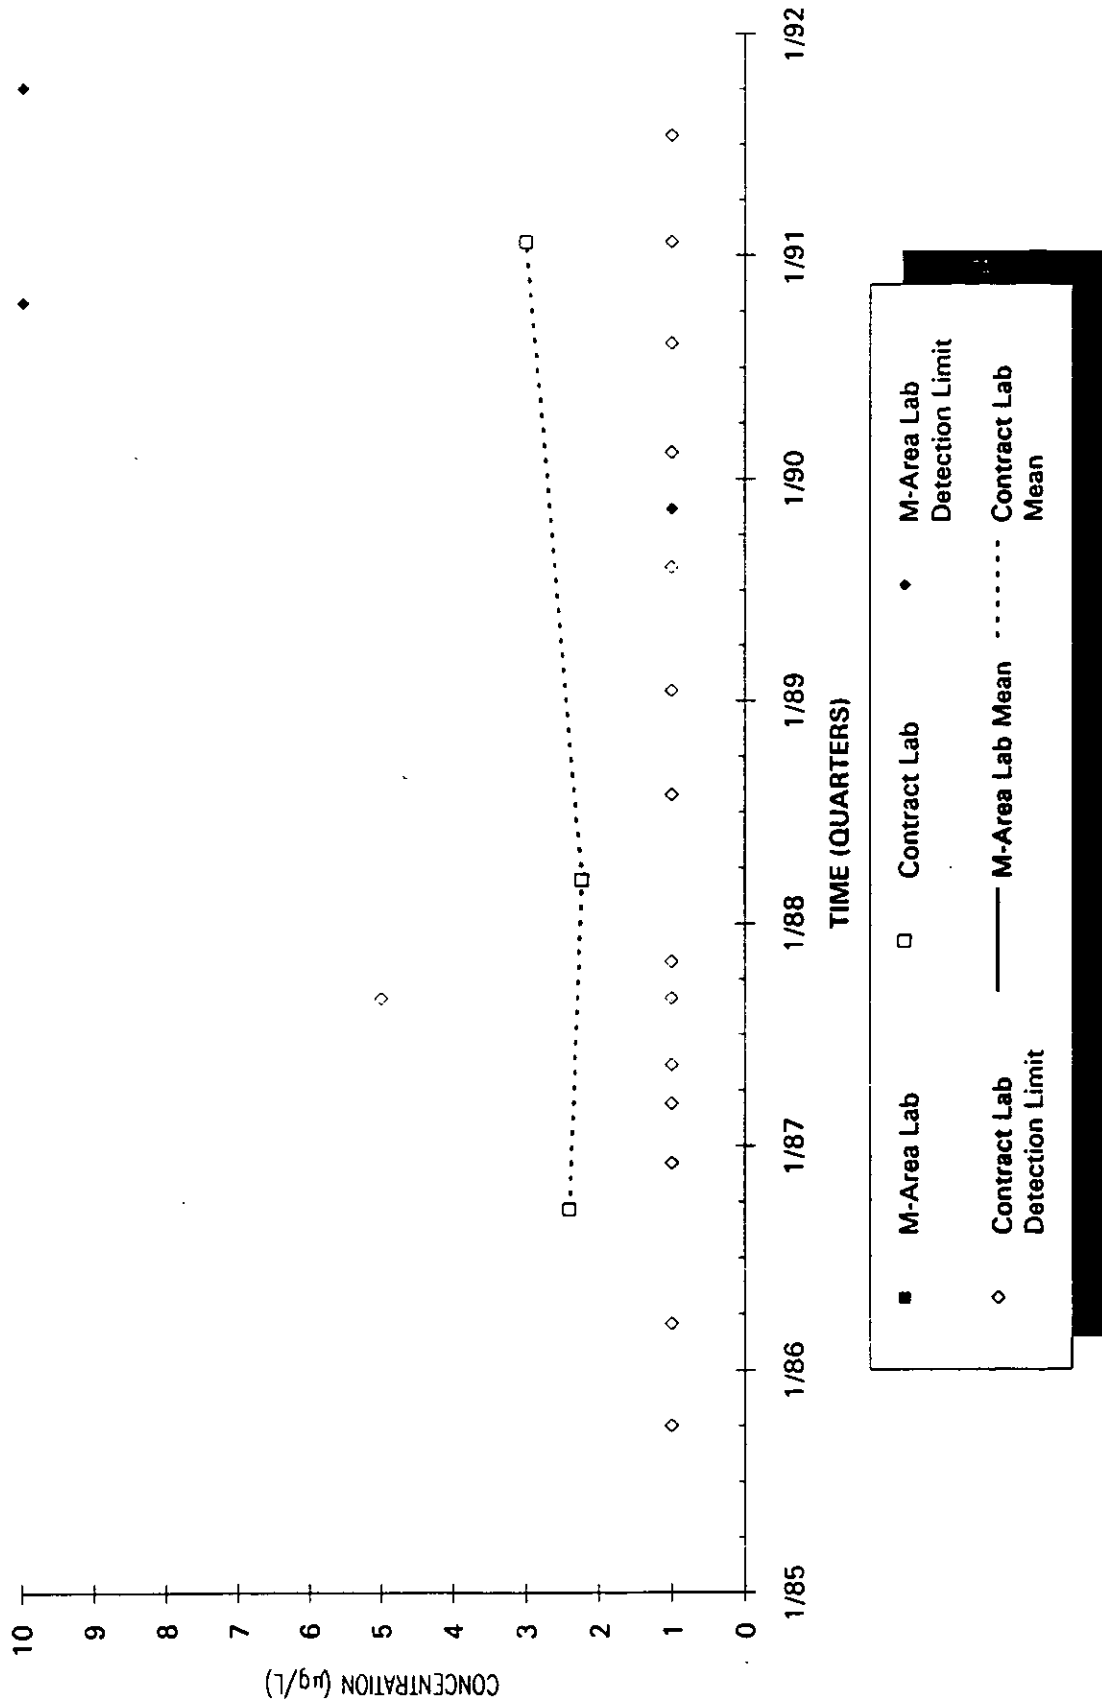

Time Series Plot of Tetrachloroethylene Concentrations Well SRW 2