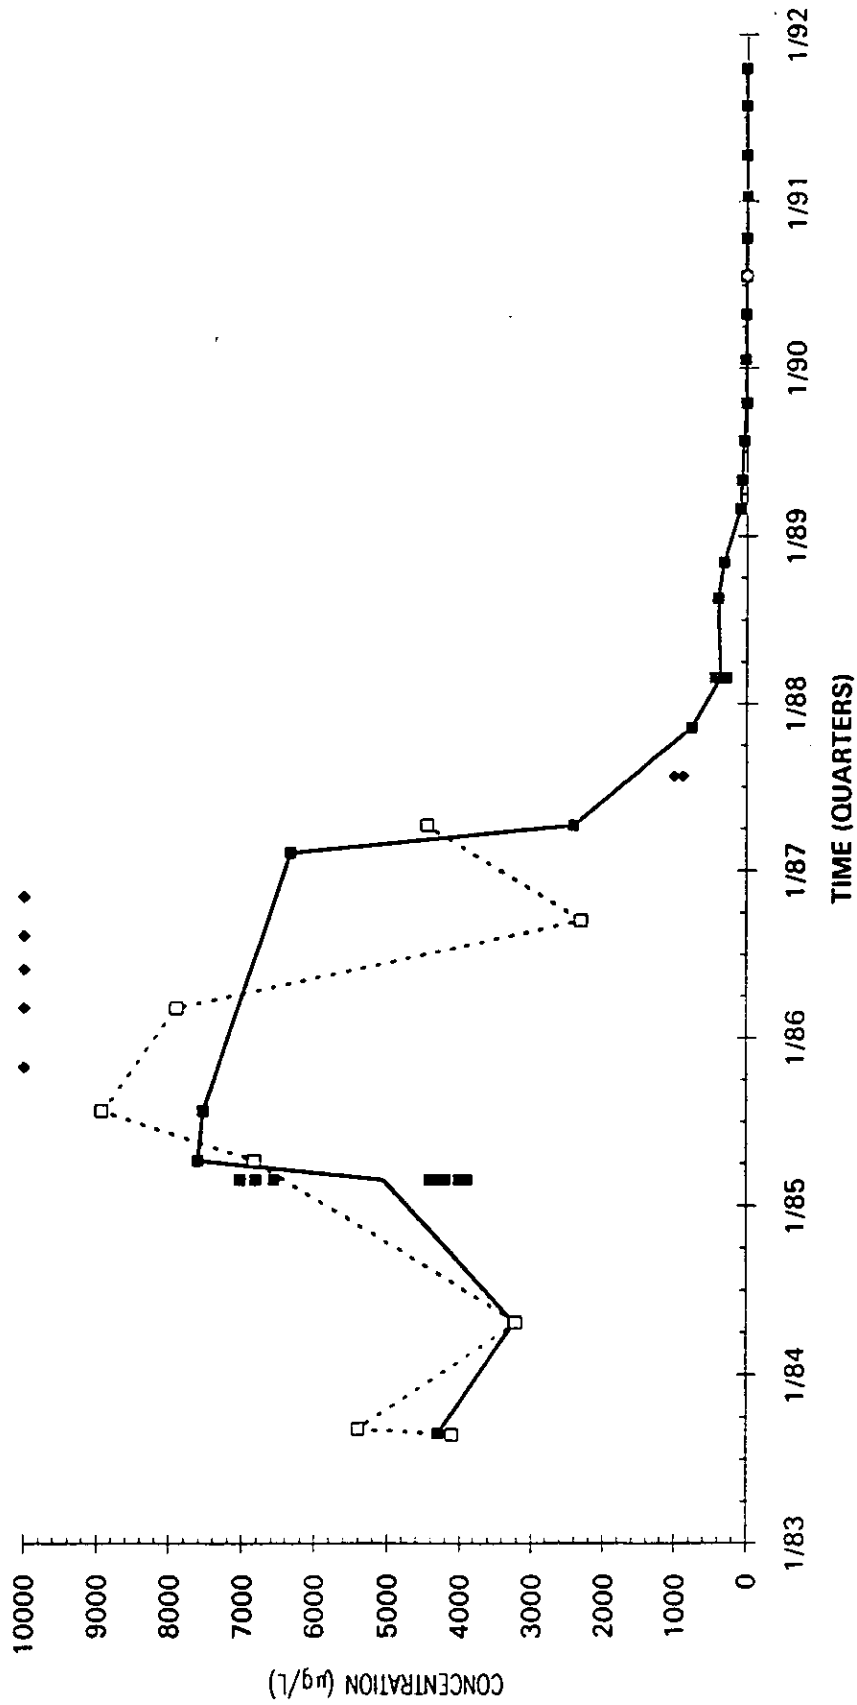

Time Series Plot of Tetrachloroethylene Concentrations Well MSB 34C

- M-Area Lab
- Contract Lab
- M-Area Lab Detection Limit
- M-Area Lab Mean
- ..... Contract Lab Mean