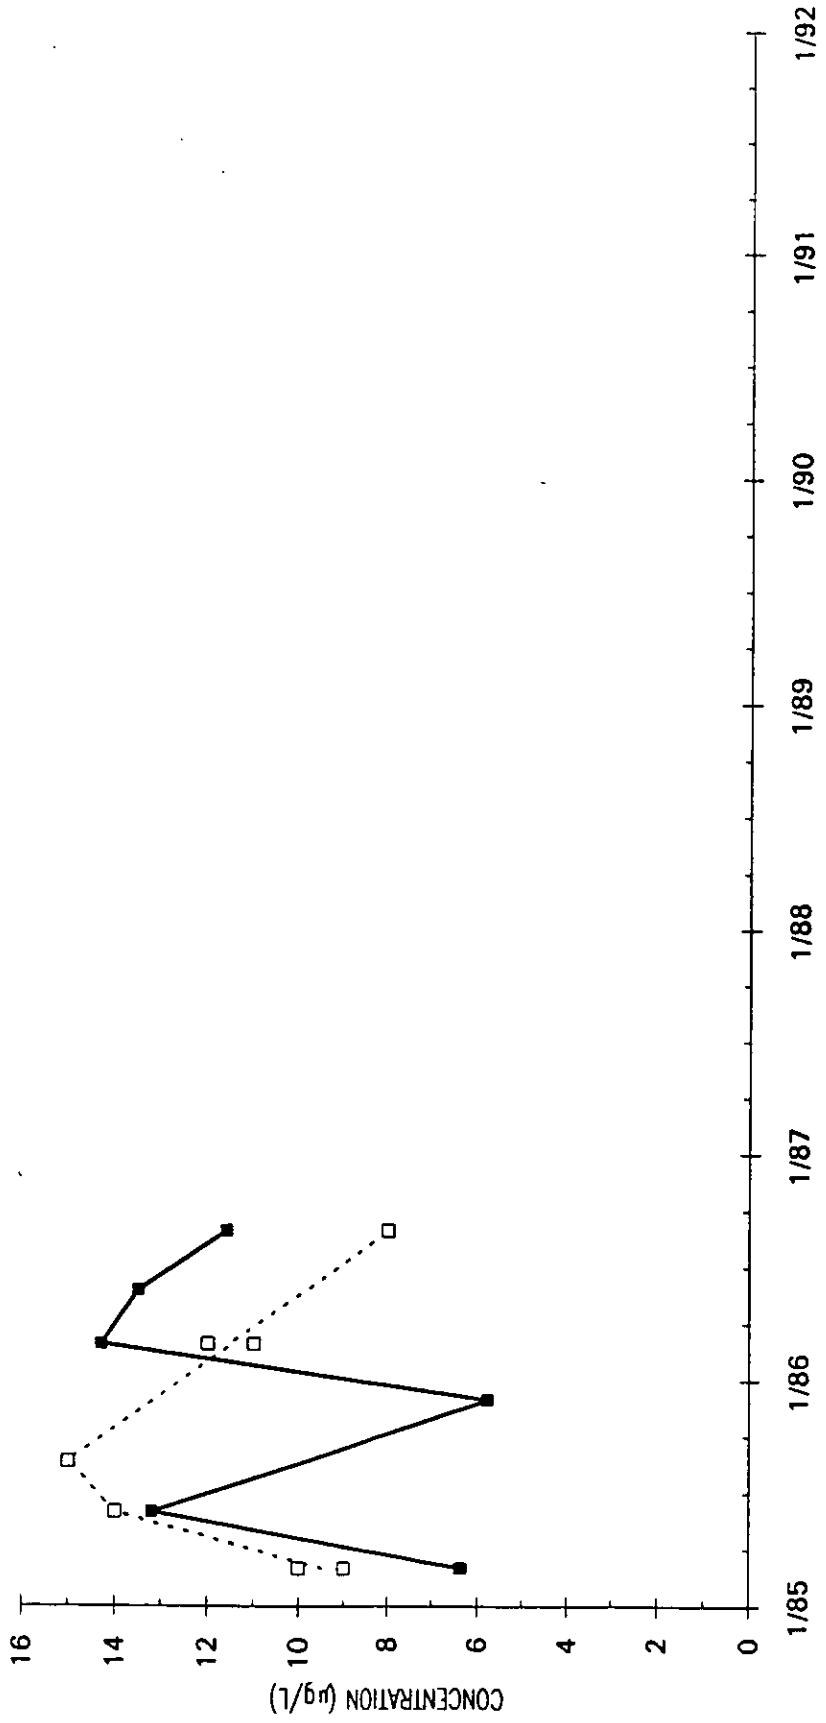

Time Series Plot of Trichloroethylene Concentrations Well SRW 11C

- M-Area Lab
- Contract Lab
- M-Area Lab Detection Limit
- Contract Lab Detection Limit
- M-Area Lab Mean
- - - - - Contract Lab Mean