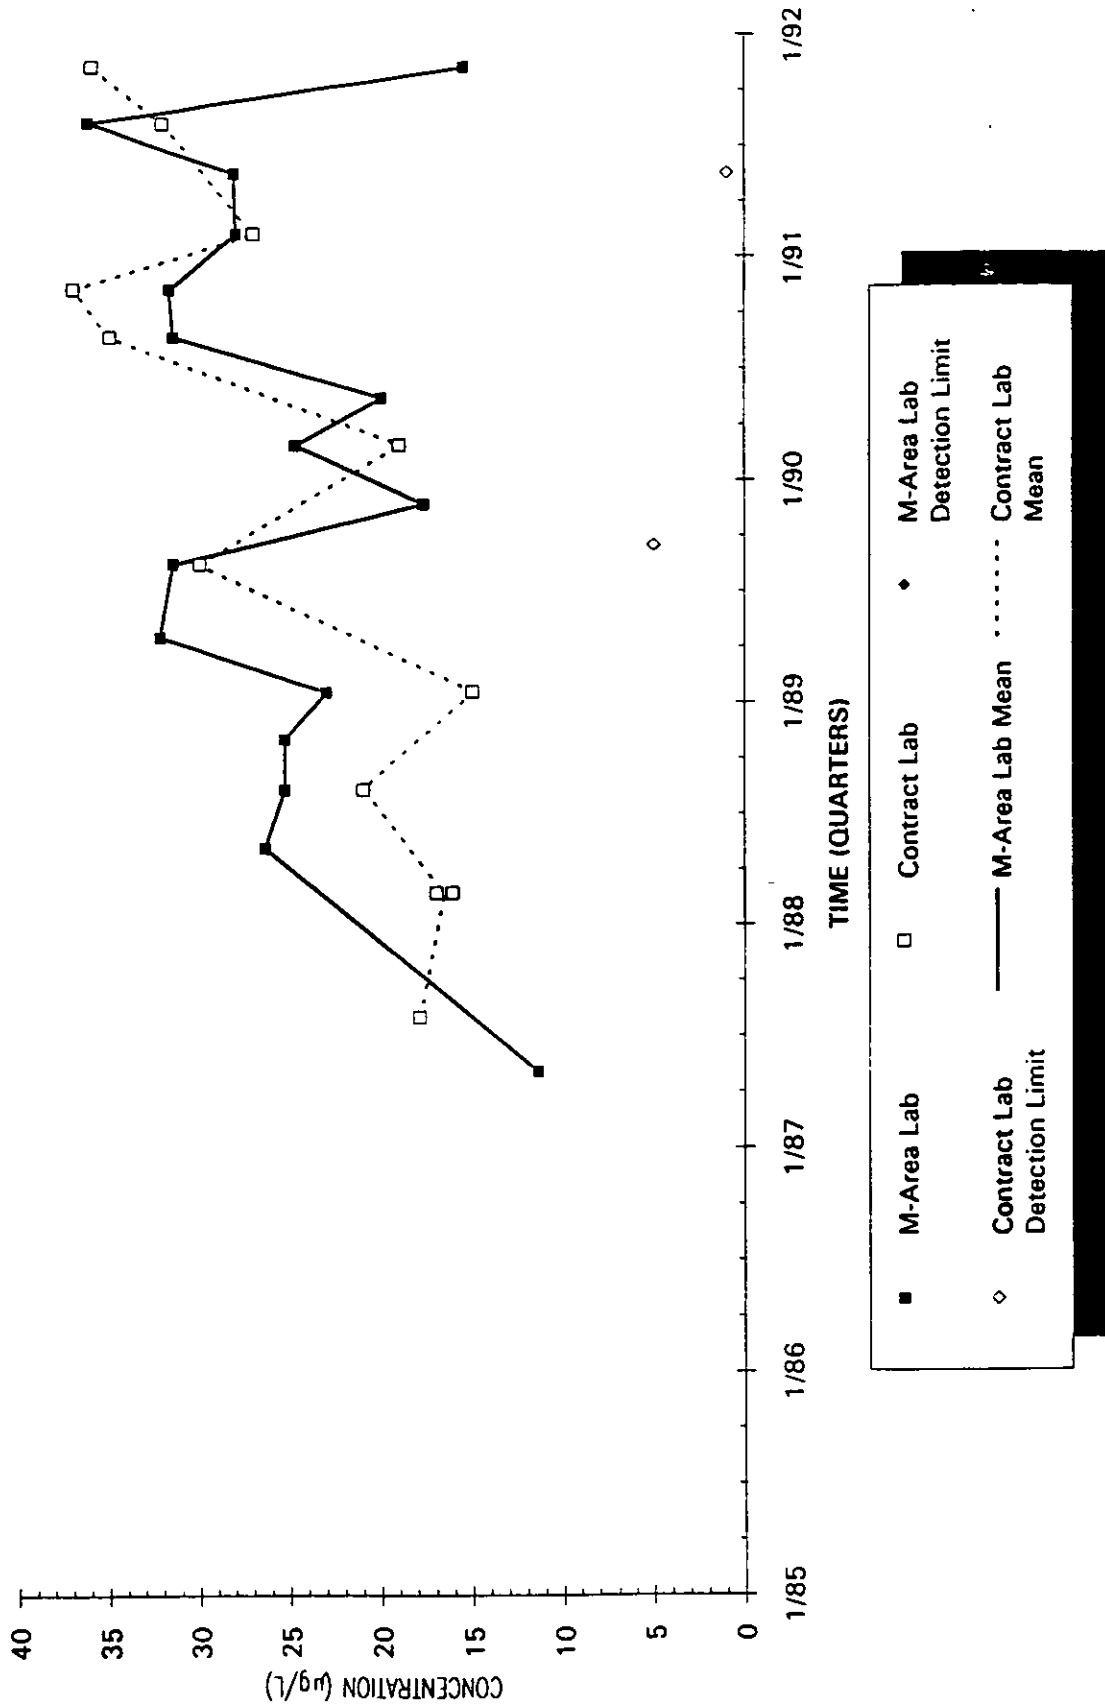

Time Series Plot of Tetrachloroethylene Concentrations Well MCB 4

■ M-Area Lab
□ Contract Lab
◆ M-Area Lab Detection Limit
◇ Contract Lab Detection Limit
— M-Area Lab Mean
····· Contract Lab Mean