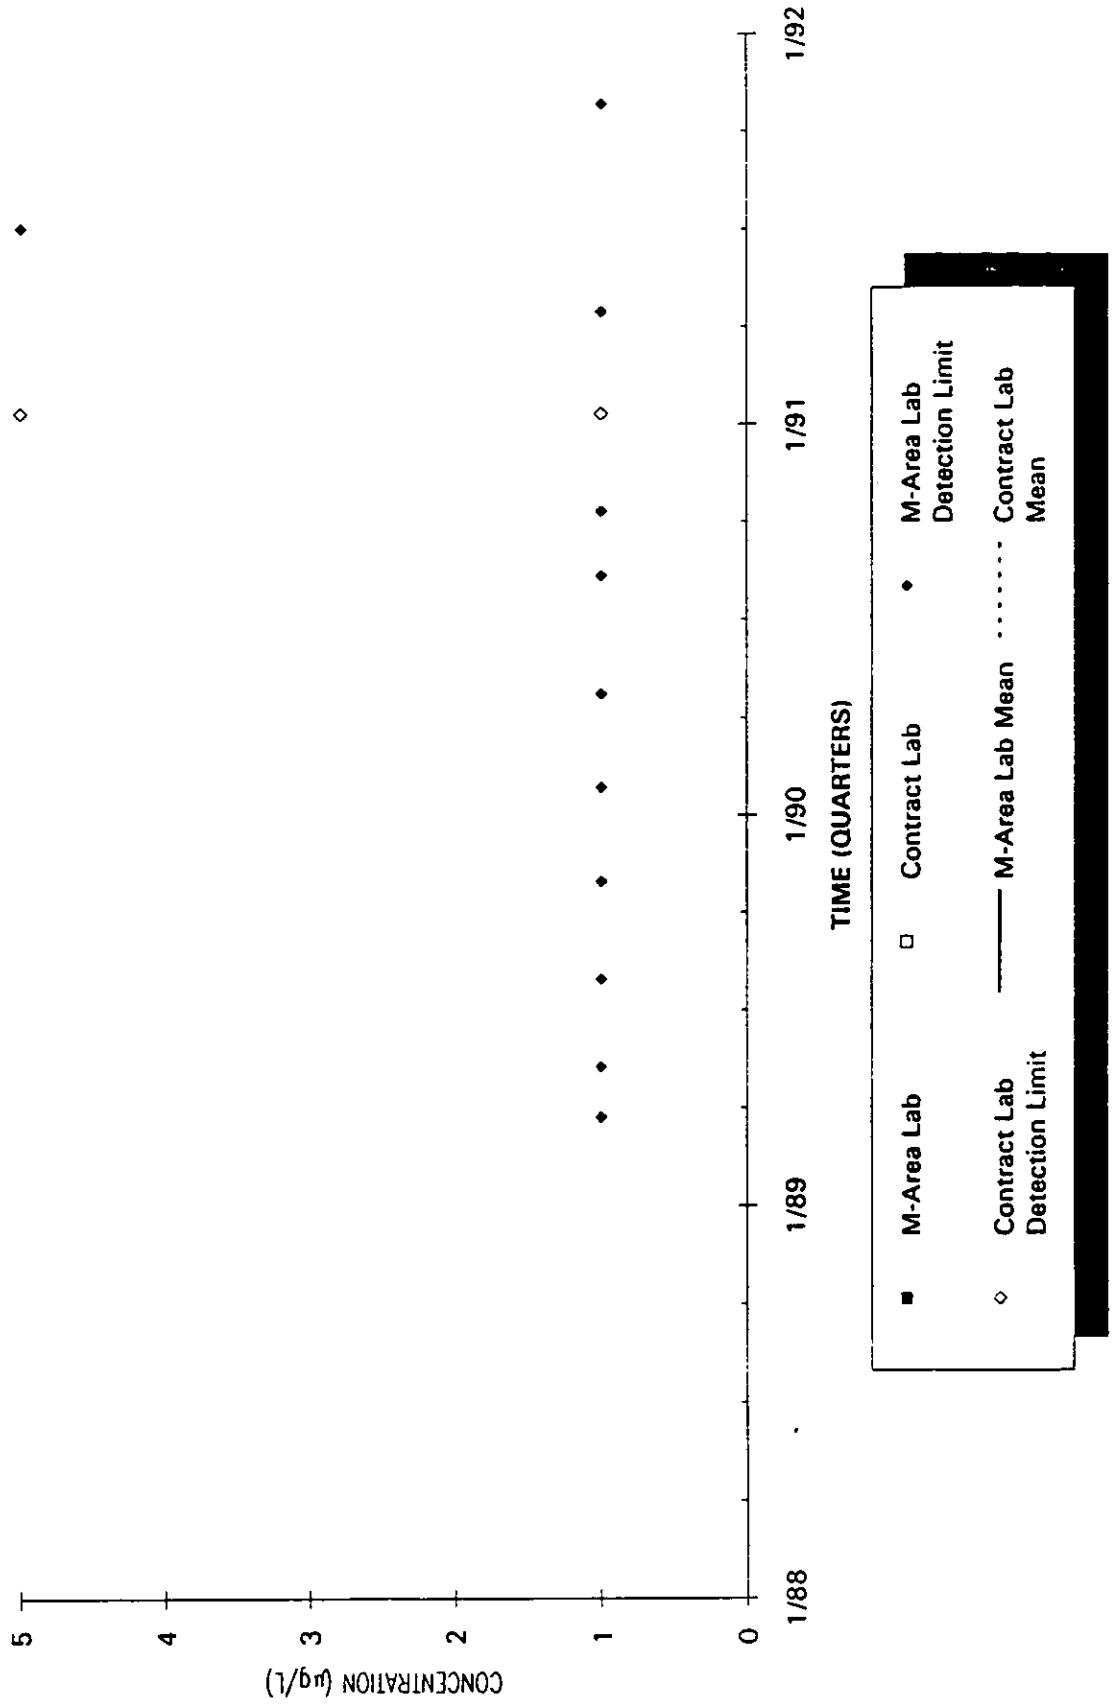

Time Series Plot of Tetrachloroethylene Concentrations Well MSB 72B