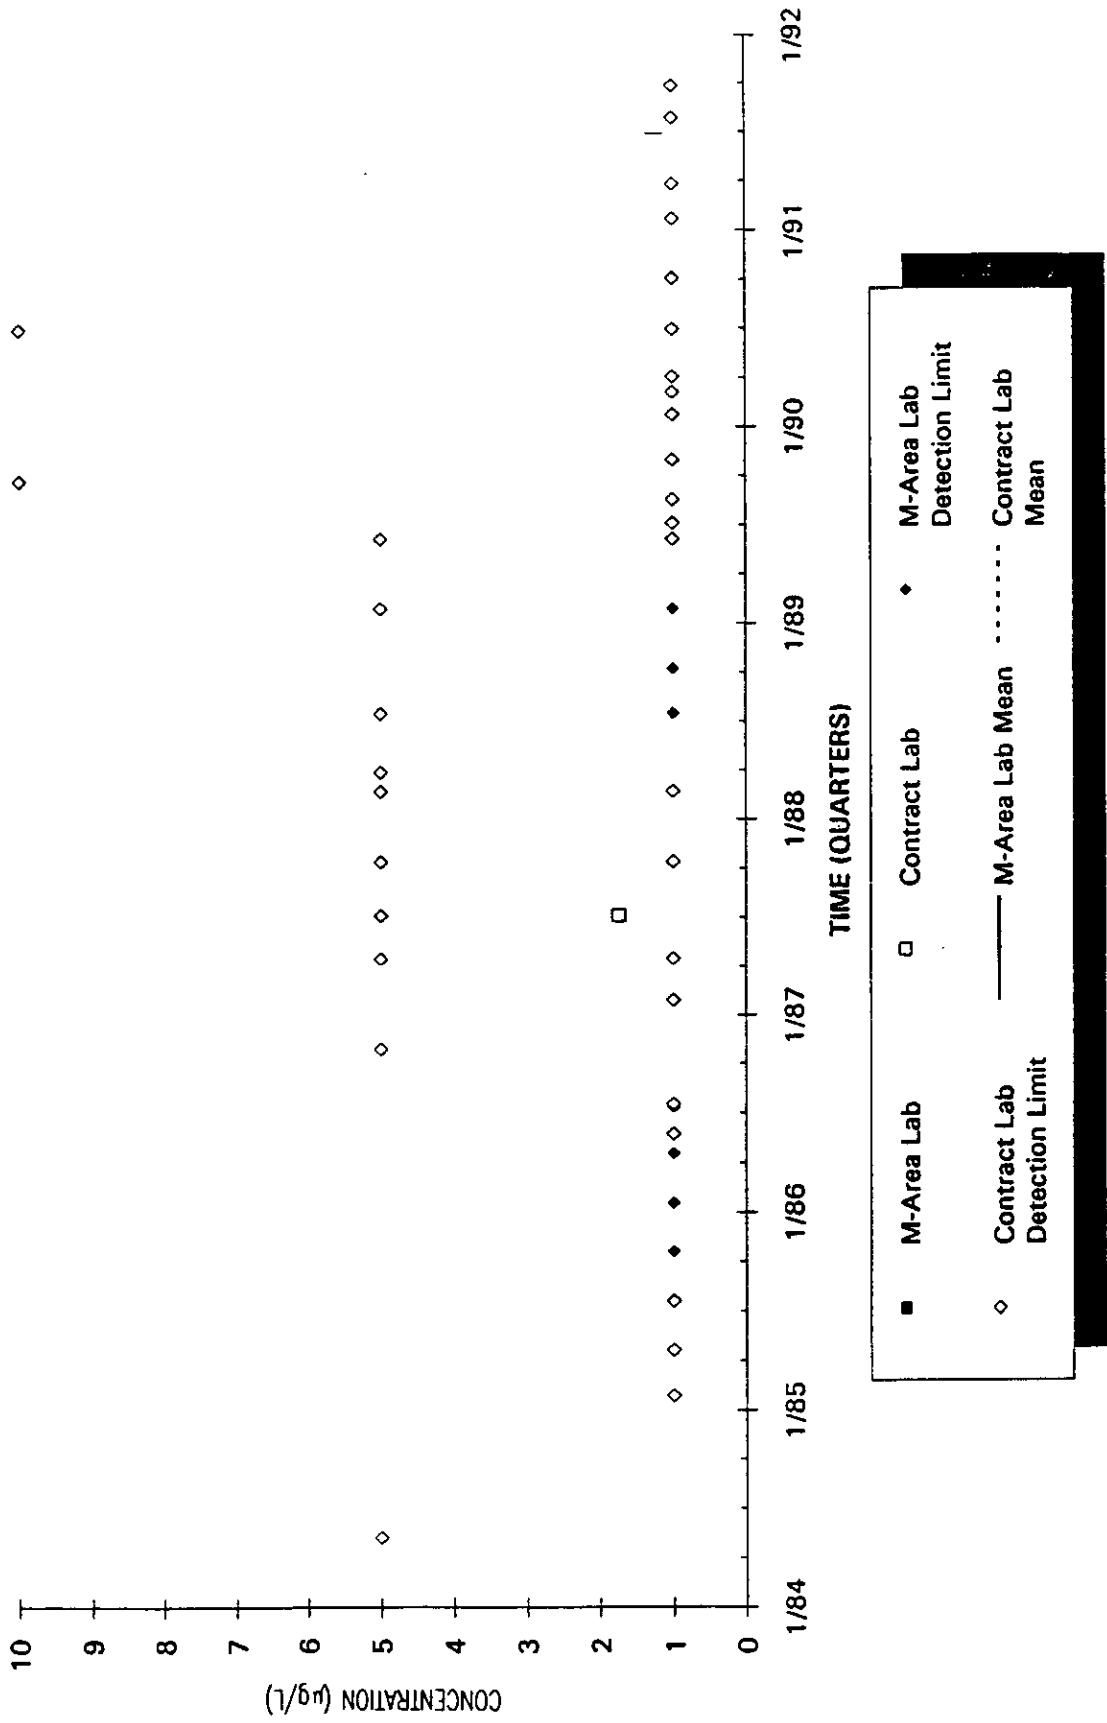

Time Series Plot of Trichloroethylene Concentrations Well MSB 6A