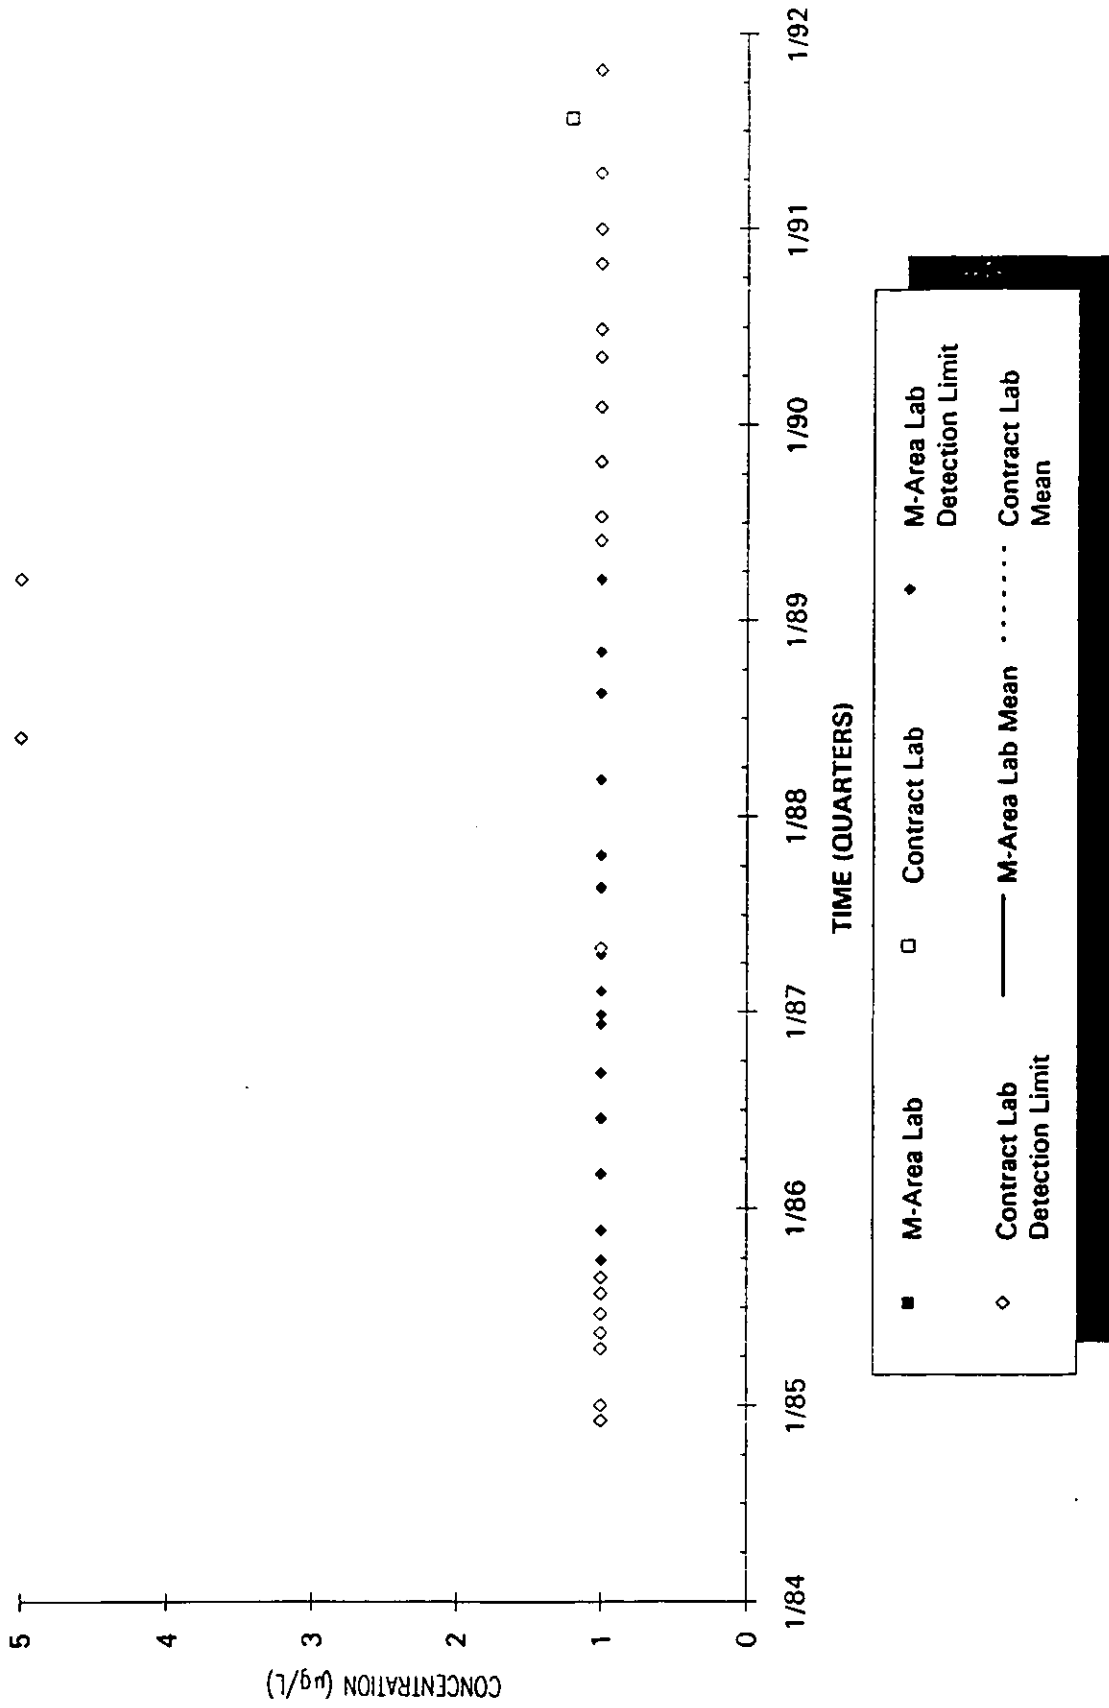

Time Series Plot of Tetrachloroethylene Concentrations Well MSB 36TA