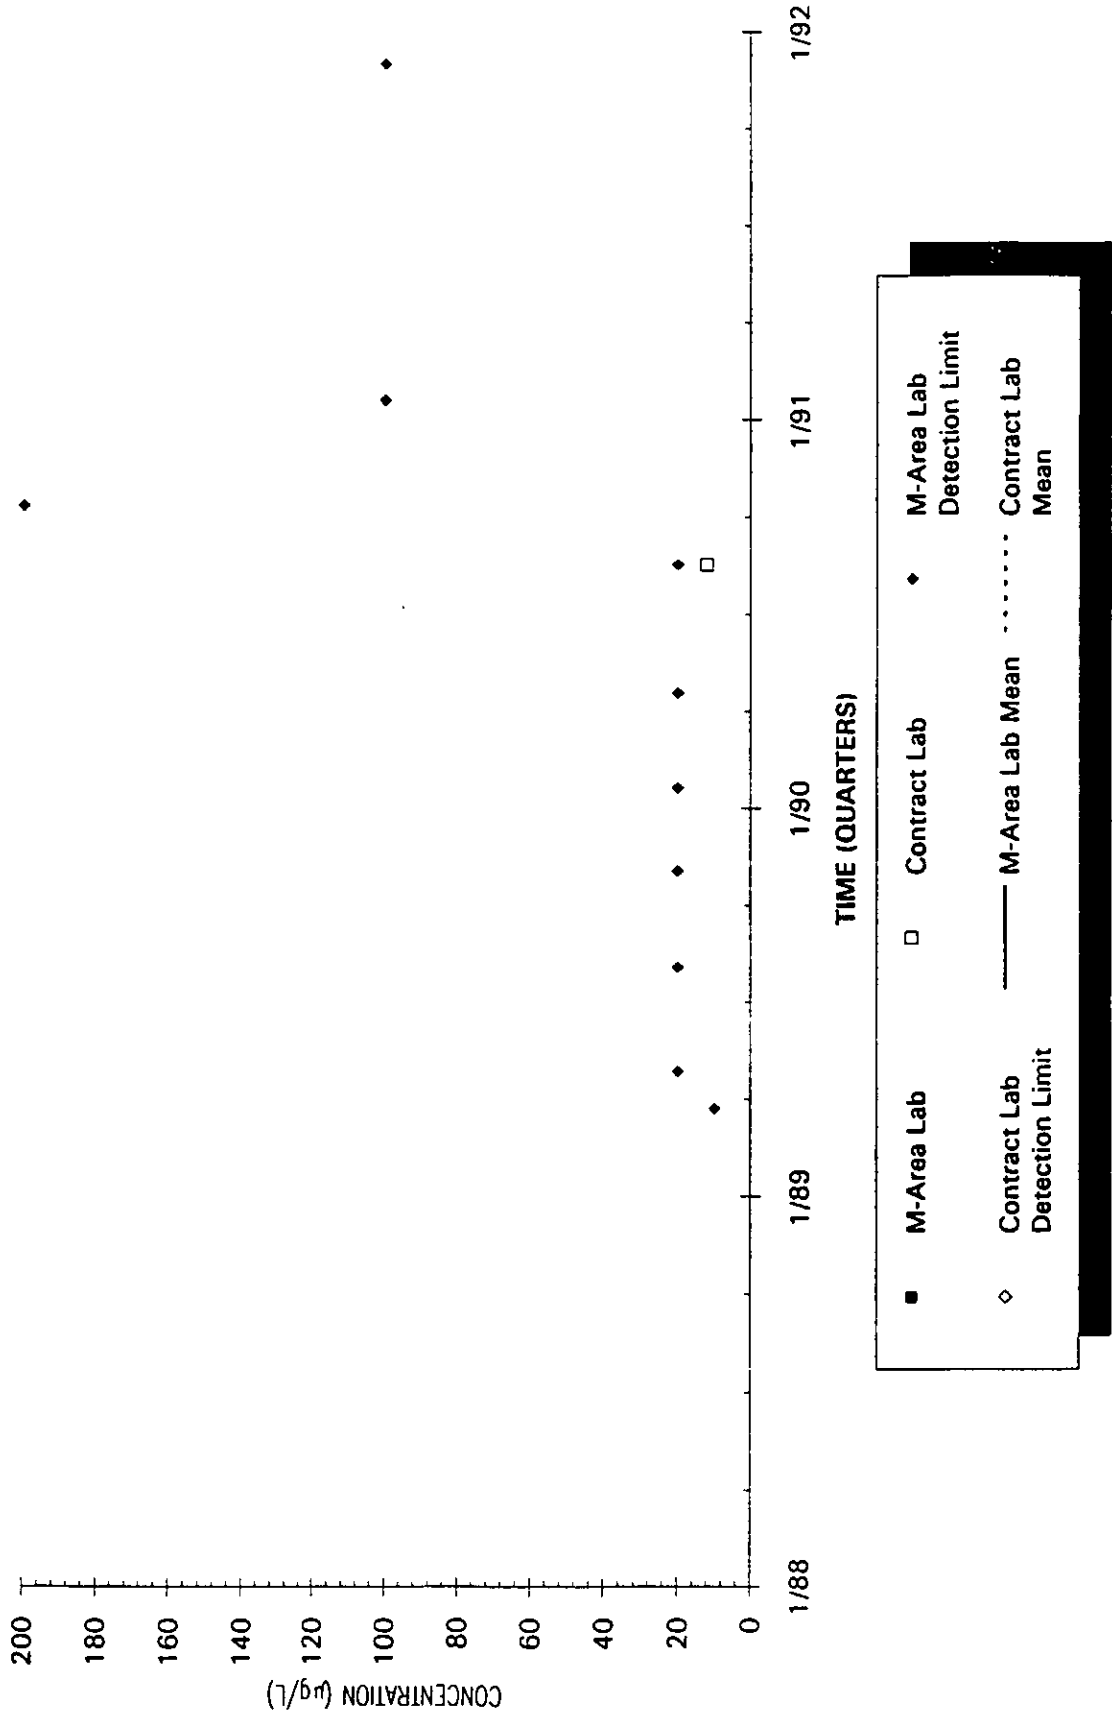

Time Series Plot of Tetrachloroethylene Concentrations Well MSB 67D