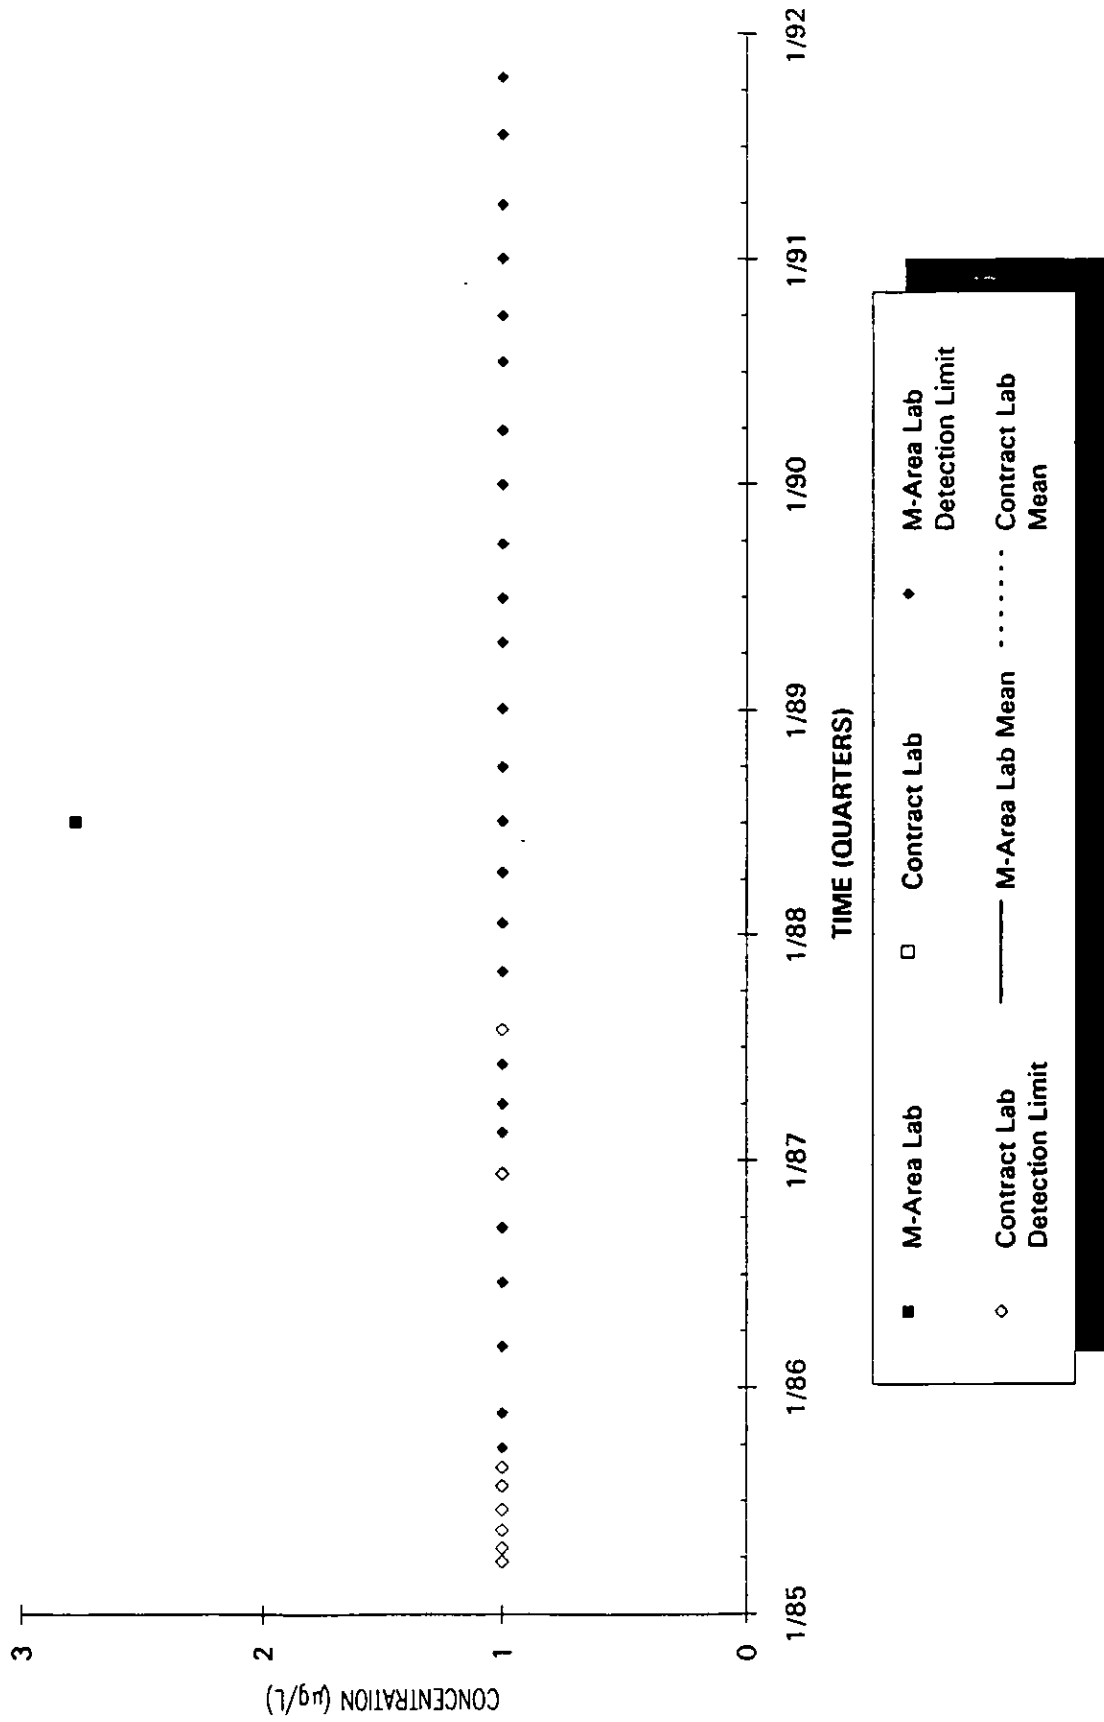

Time Series Plot of Tetrachloroethylene Concentrations Well MSB 33TA