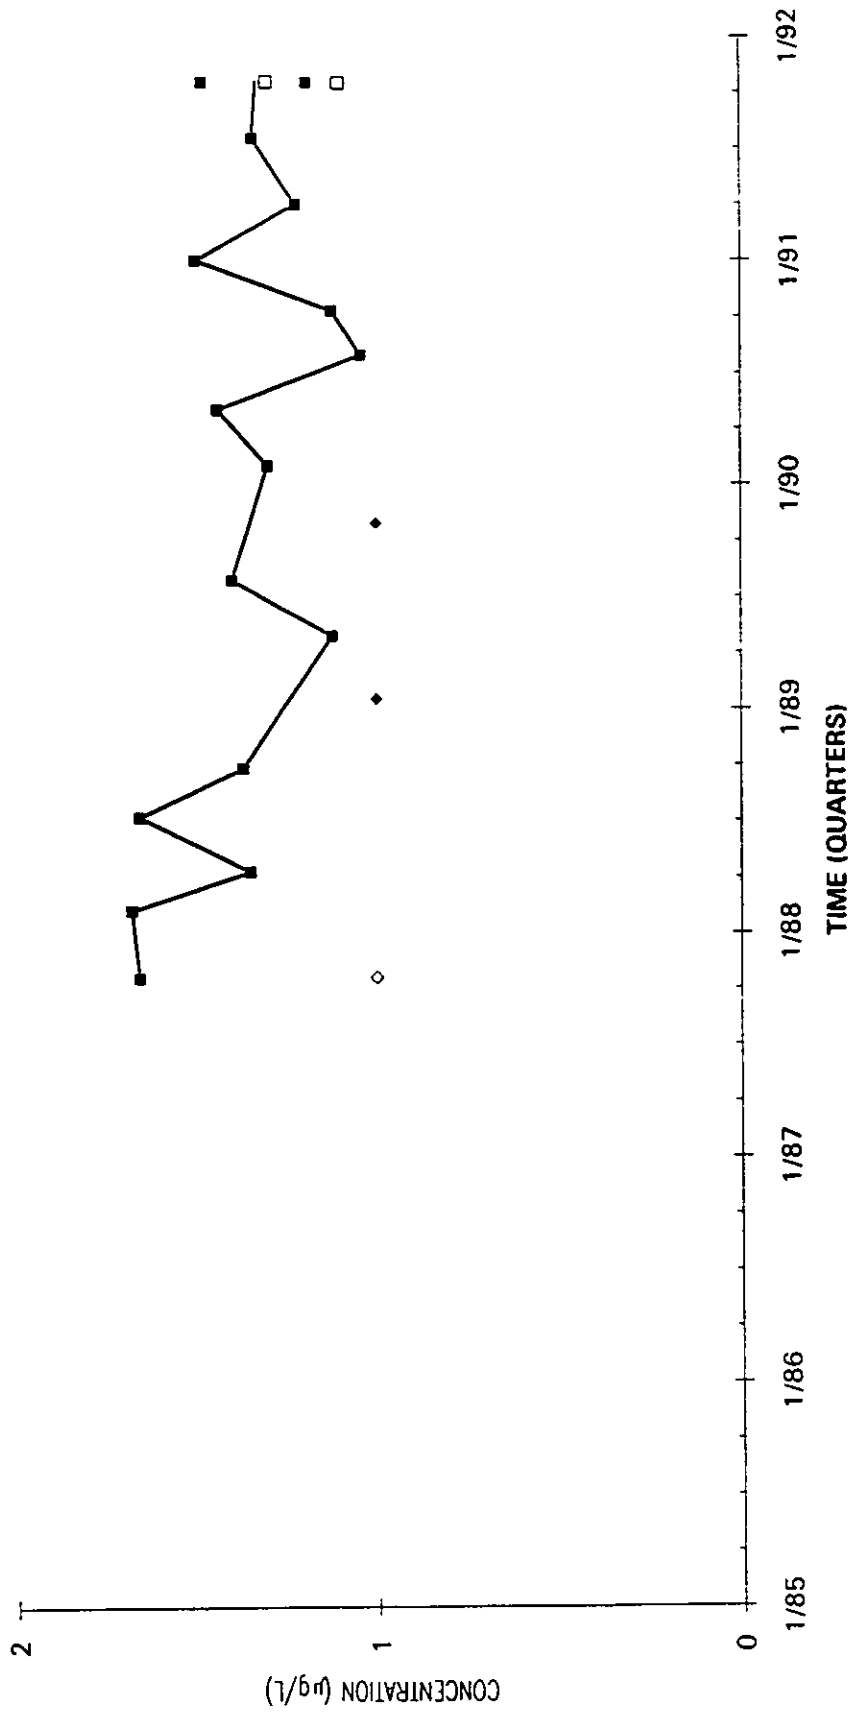

Time Series Plot of Tetrachloroethylene Concentrations Well MSB 53C