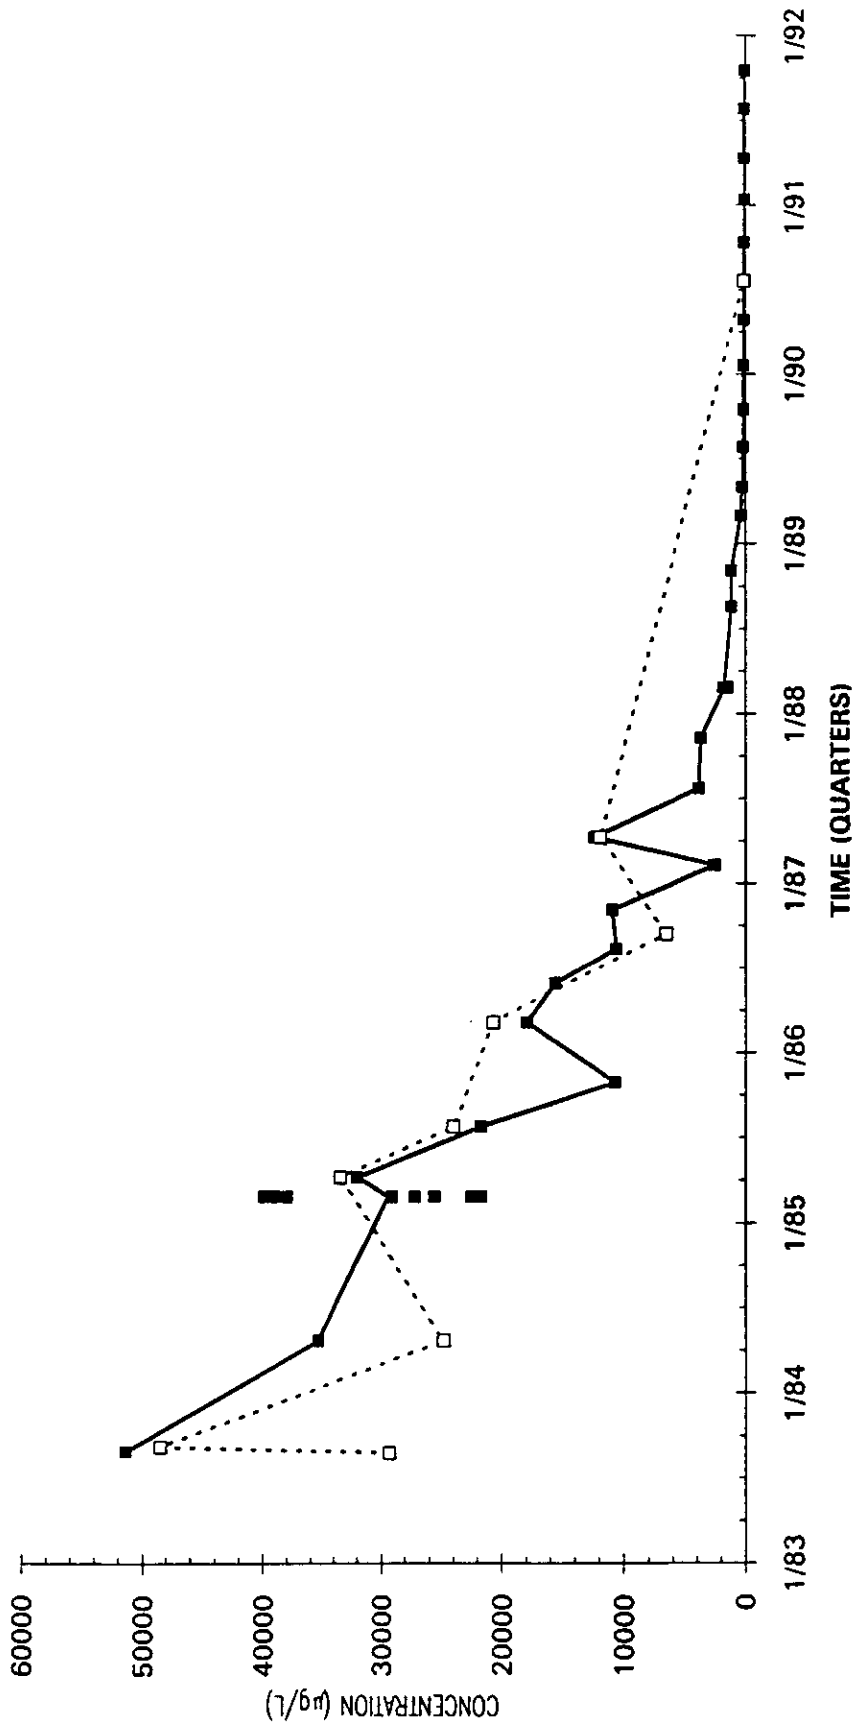

Time Series Plot of Trichloroethylene Concentrations Well MSB 34C