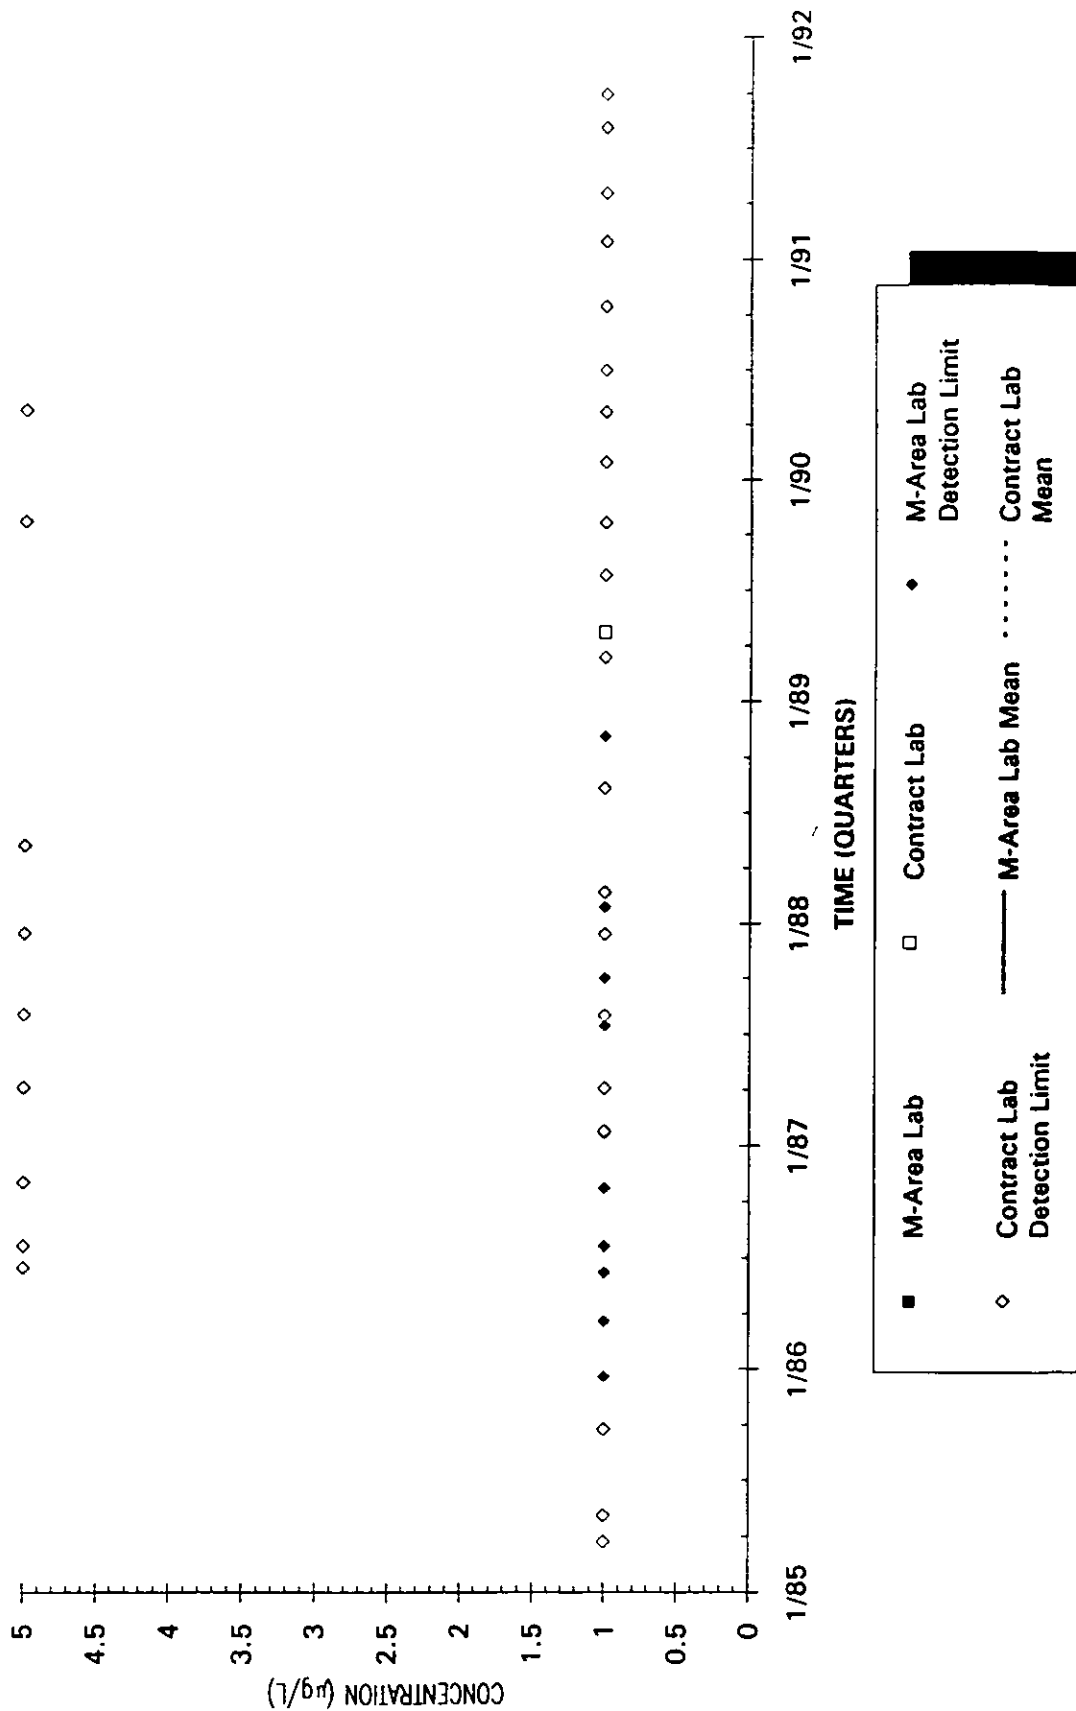

Time Series Plot of Trichloroethylene Concentrations Well MSB 29B