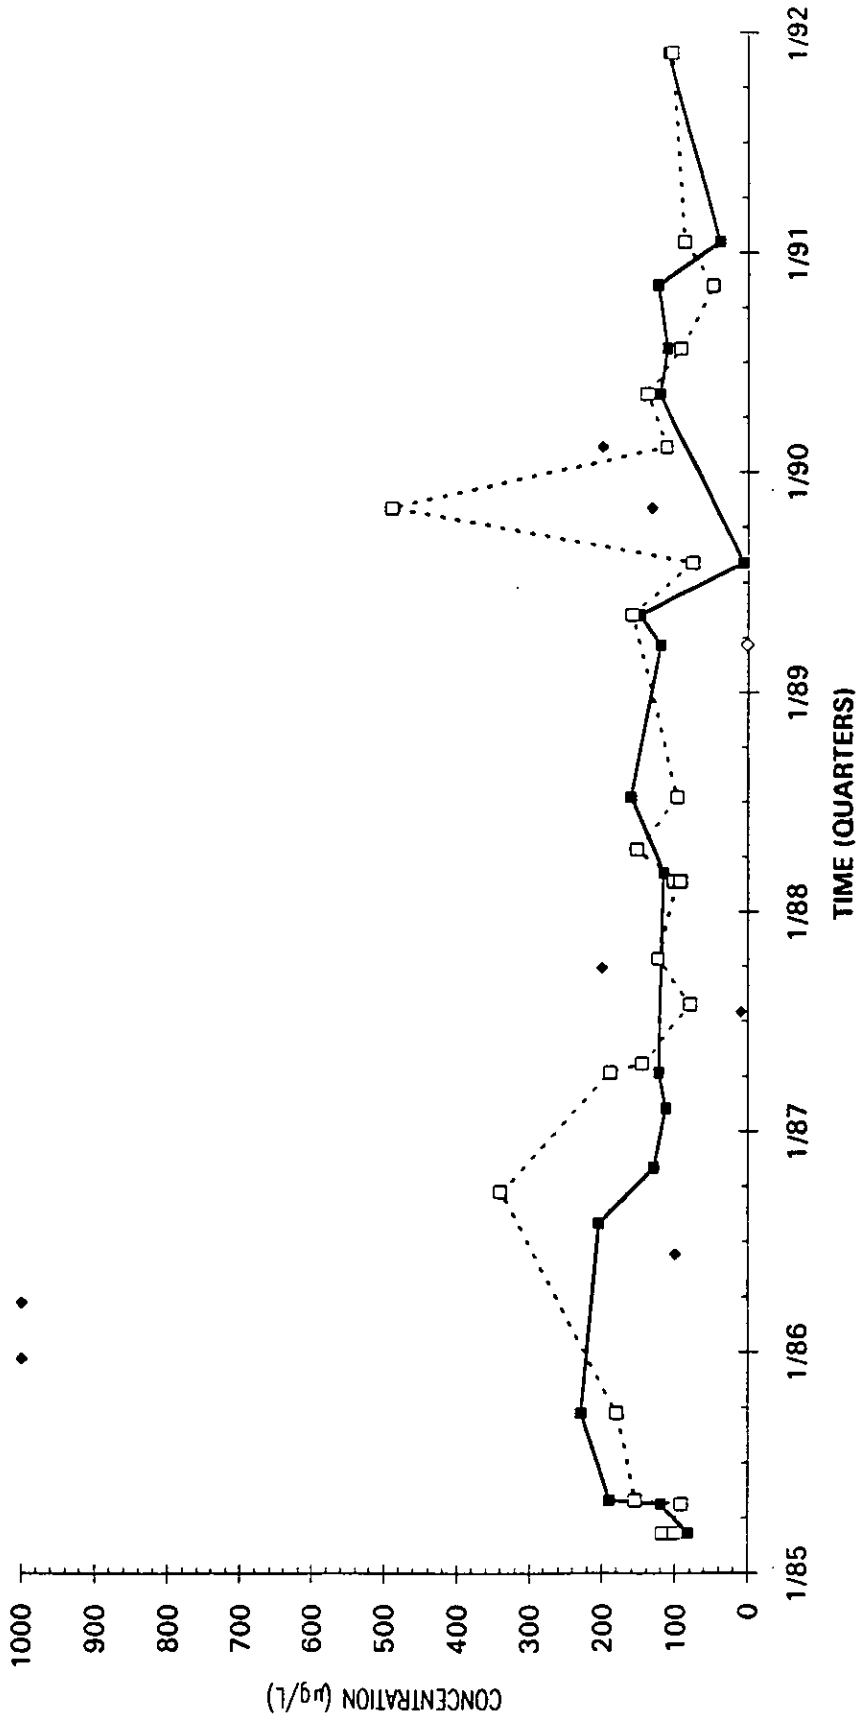

Time Series Plot of Tetrachloroethylene Concentrations Well ASB 03