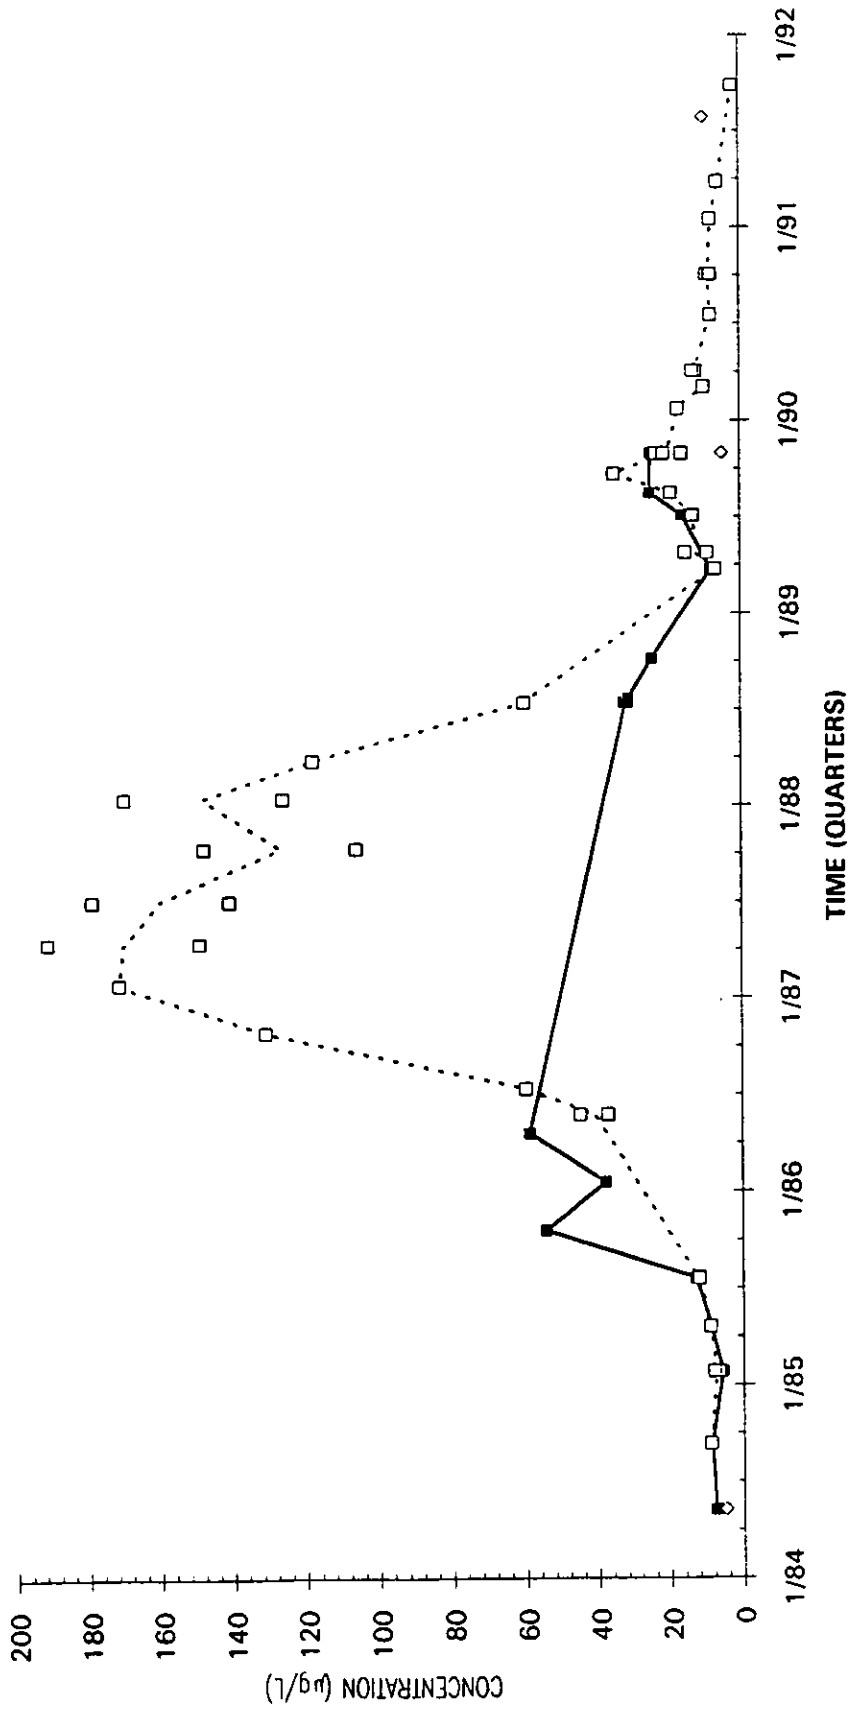

Time Series Plot of Tetrachloroethylene Concentrations Well MSB 7A

- M-Area Lab
- Contract Lab
- M-Area Lab Detection Limit
- Contract Lab Detection Limit
- M-Area Lab Mean
- ..... Contract Lab Mean