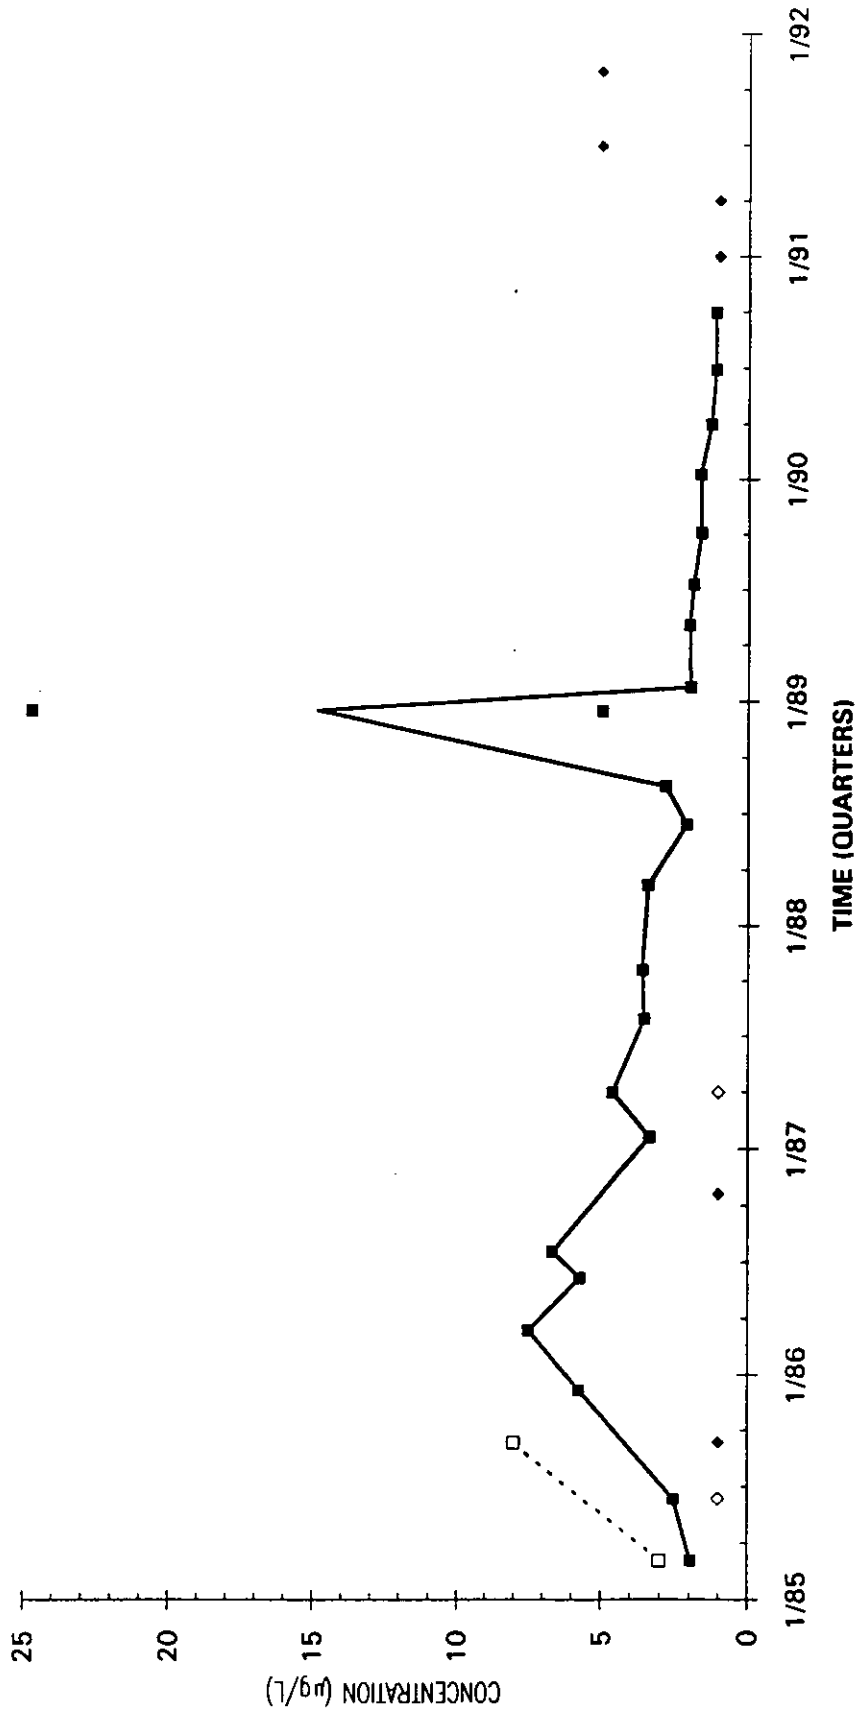

Time Series Plot of Trichloroethylene Concentrations Well MSB 30C

- M-Area Lab
- Contract Lab
- ◆ M-Area Lab Detection Limit
- ◆ Contract Lab Detection Limit
- M-Area Lab Mean
- Contract Lab Mean

Time Series Plot of Trichloroethylene Concentrations Well MSB 30CC