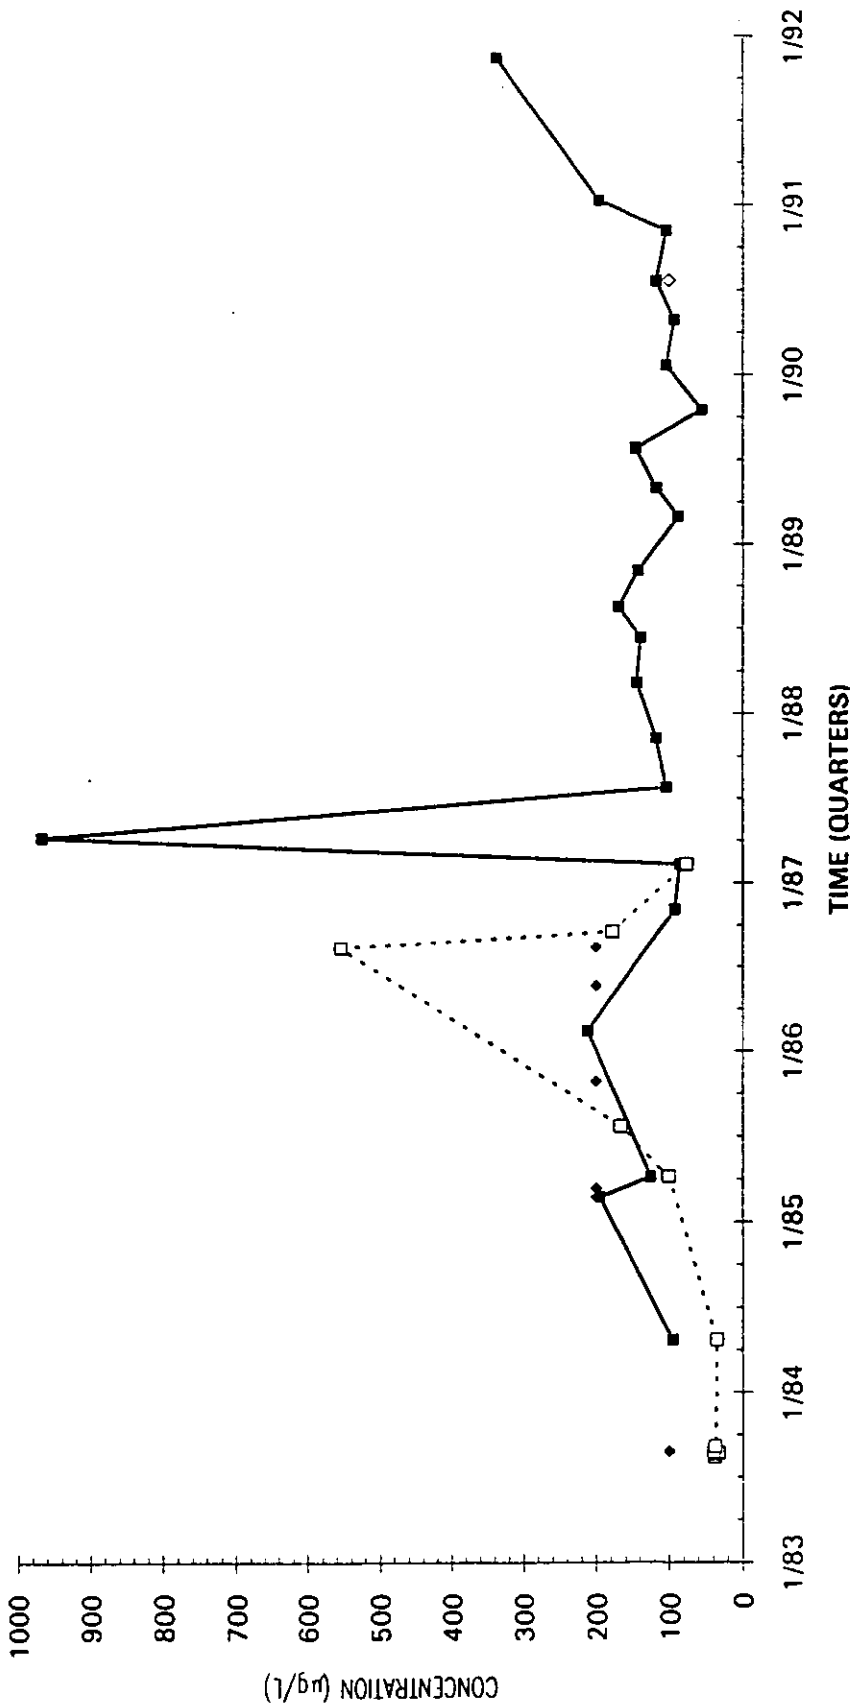

Time Series Plot of Tetrachloroethylene Concentrations Well MSB 34A

- M-Area Lab
- Contract Lab
- M-Area Lab Detection Limit
- Contract Lab Detection Limit
- M-Area Lab Mean
- ..... Contract Lab Mean