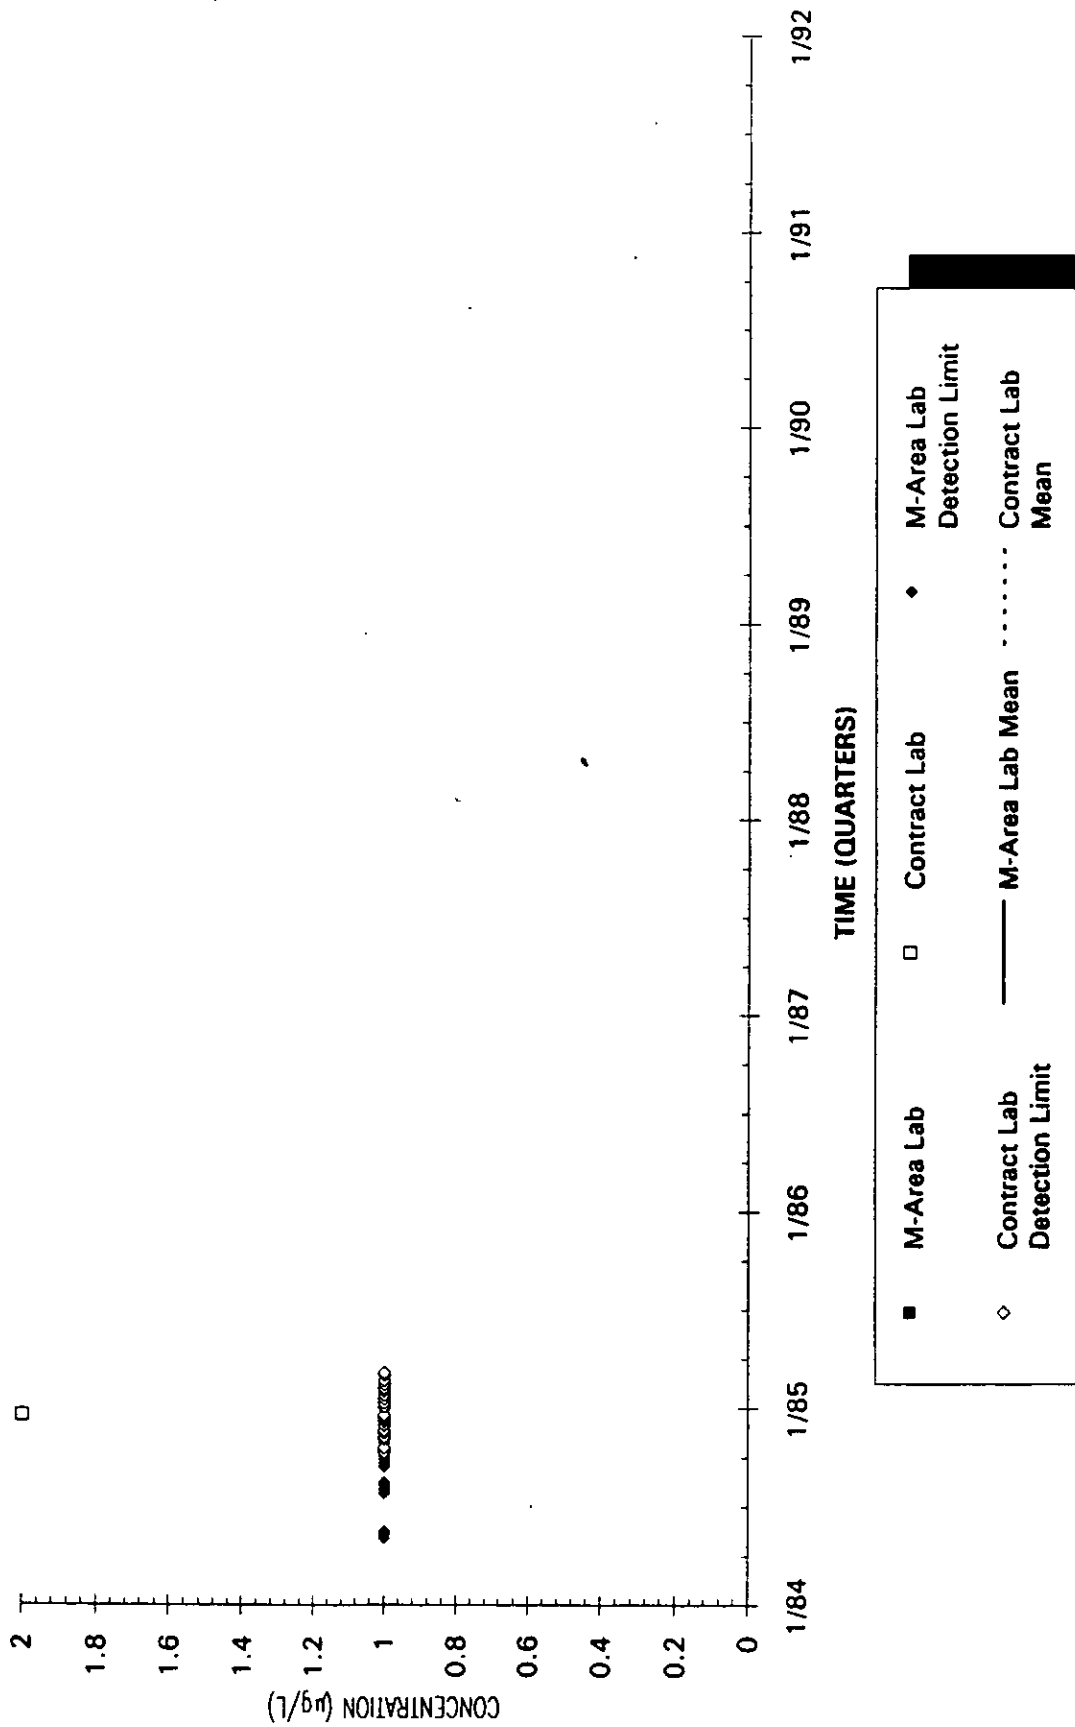

Time Series Plot of Trichloroethylene Concentrations Well RWM 20