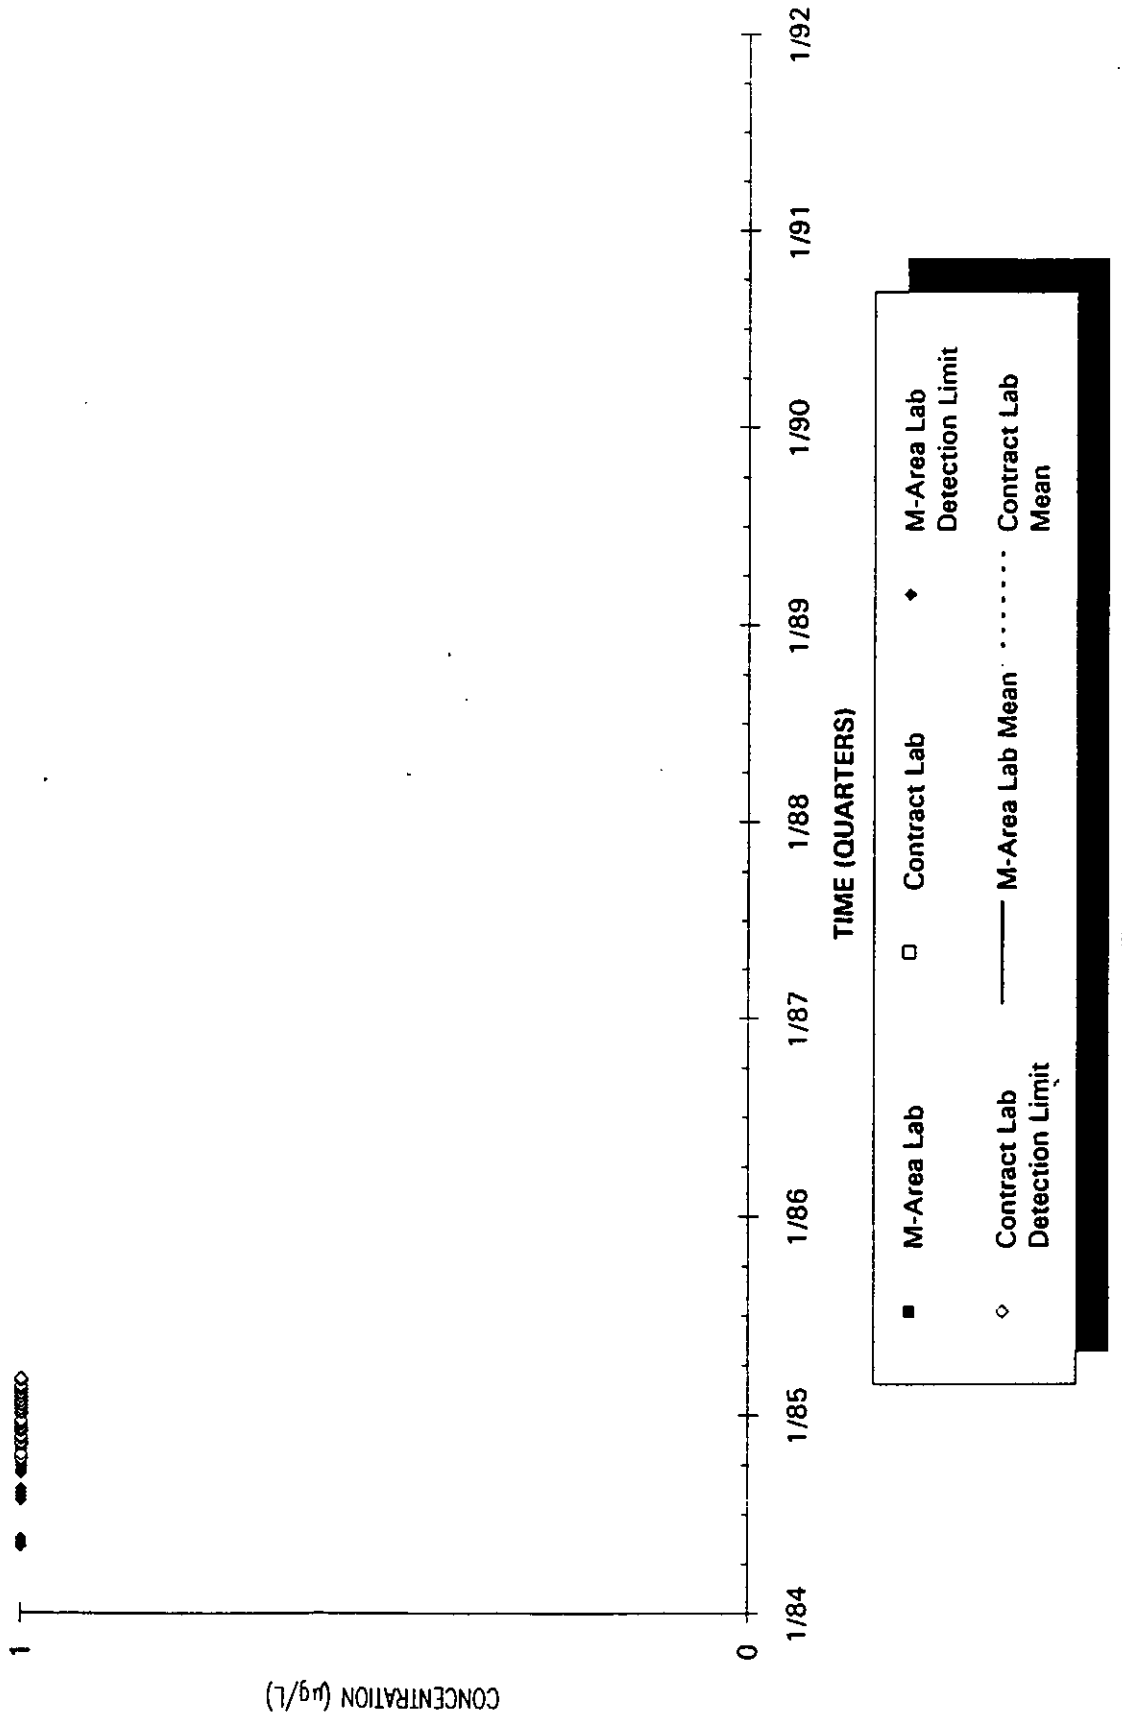

Time Series Plot of Tetrachloroethylene Concentrations Well RWM 20