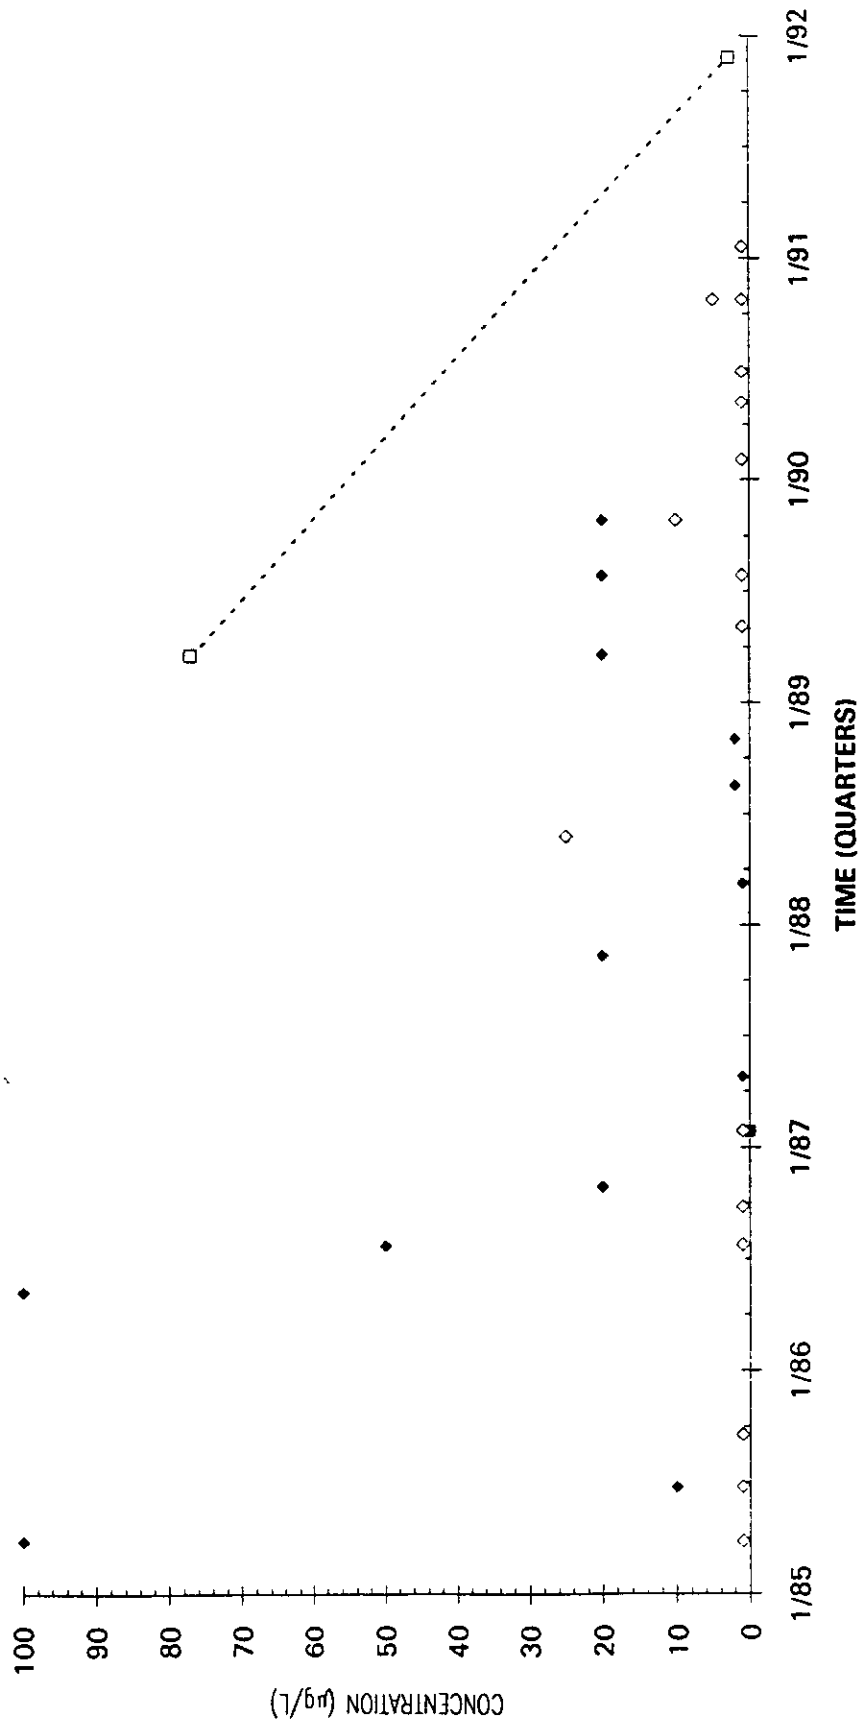

Time Series Plot of Tetrachloroethylene Concentrations Well MSB 40B

- M-Area Lab Detection Limit
- Contract Lab Detection Limit
- Contract Lab Mean
- M-Area Lab Mean
- ----- Contract Lab Mean