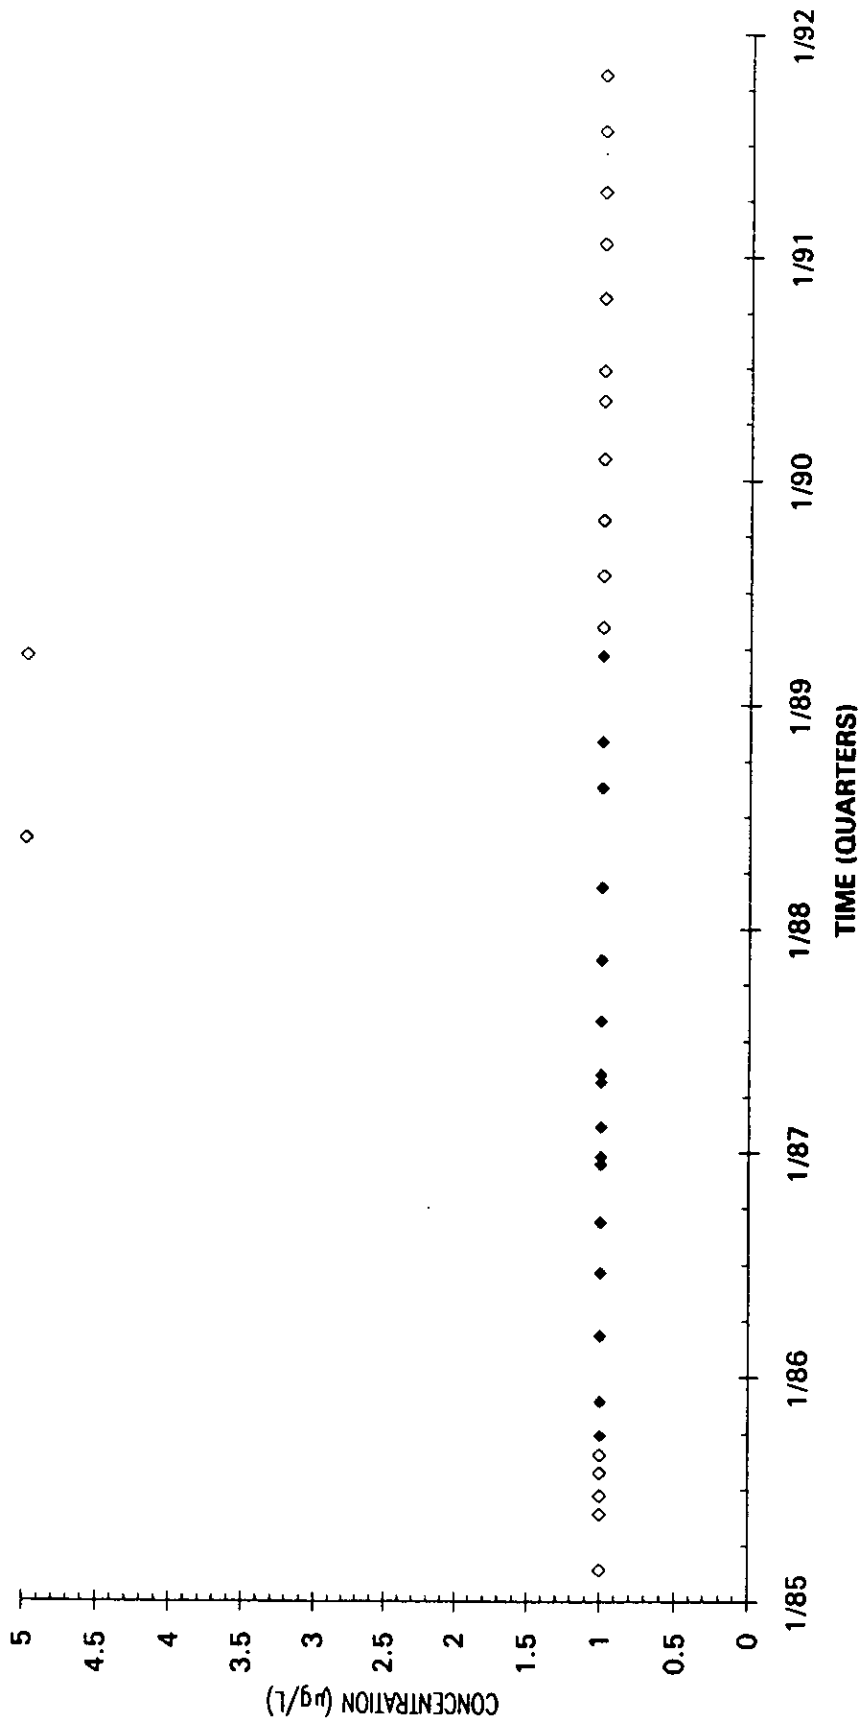

Time Series Plot of Trichloroethylene Concentrations Well MSB 40TA