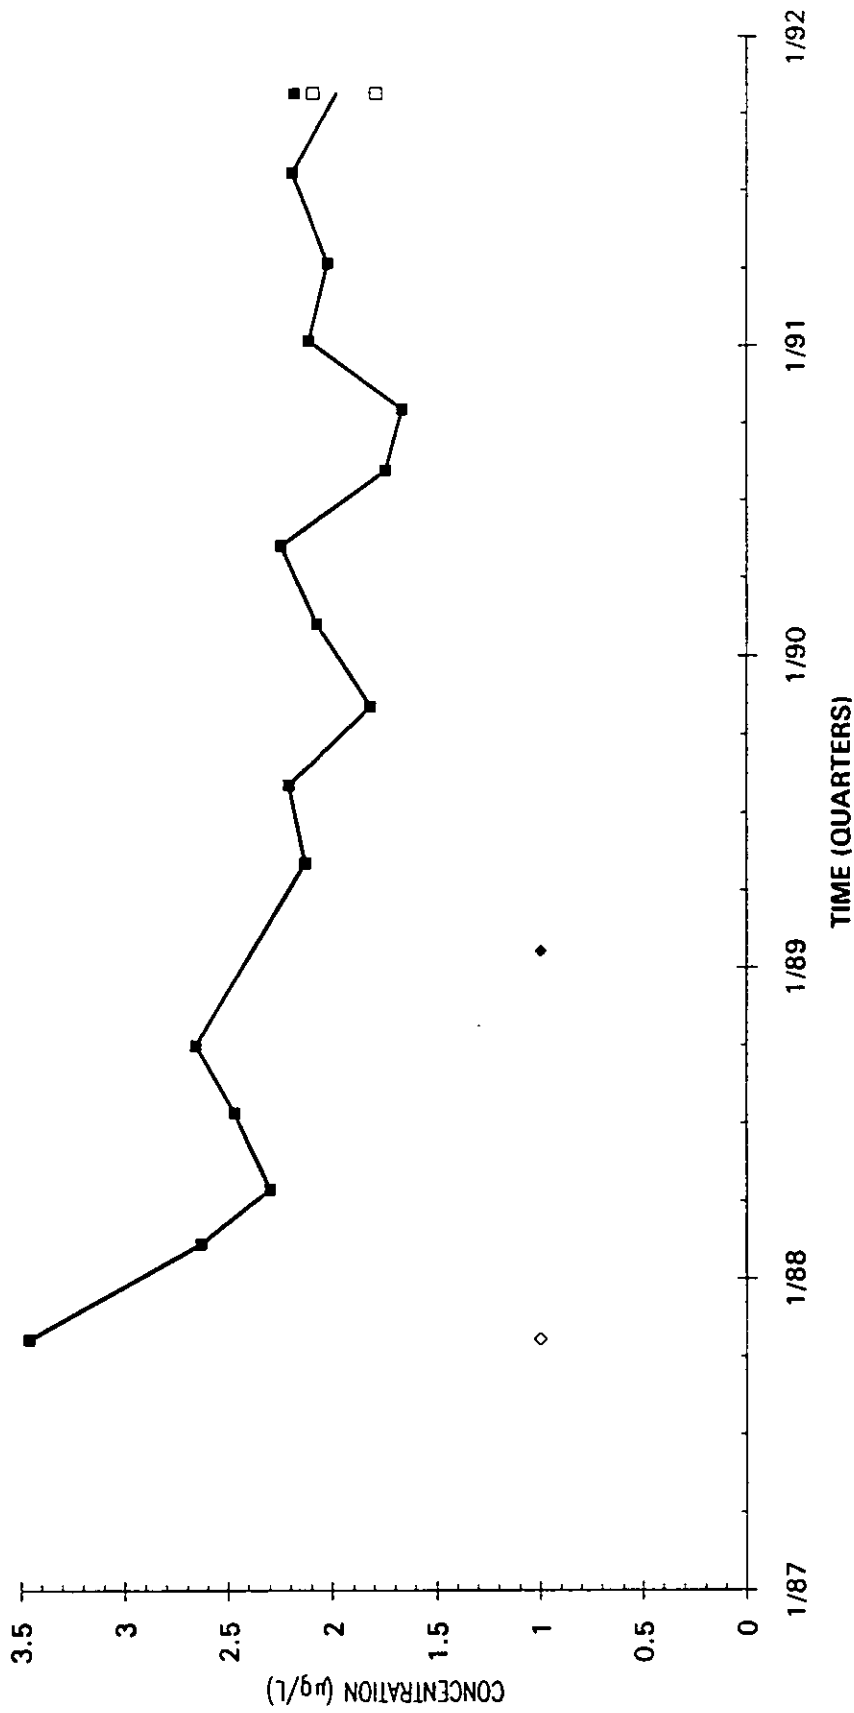

Time Series Plot of Trichloroethylene Concentrations Well MSB 53C

- M-Area Lab
- Contract Lab
- M-Area Lab Detection Limit
- Contract Lab Detection Limit
- M-Area Lab Mean
- ..... Contract Lab Mean