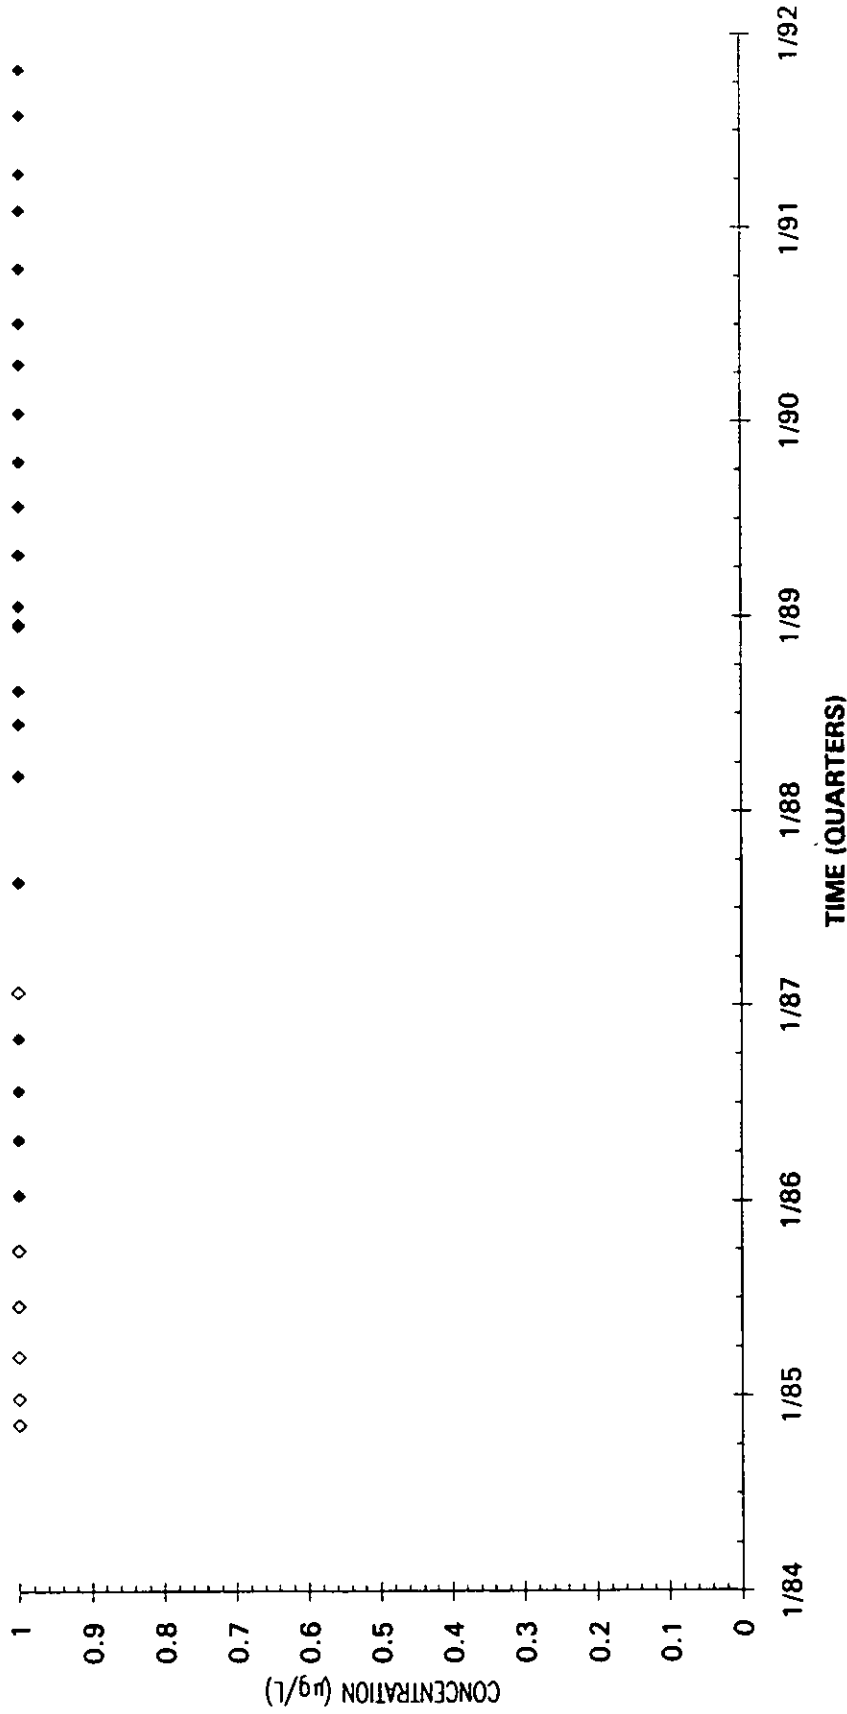

Time Series Plot of Trichloroethylene Concentrations Well MSB 46B

- M-Area Lab
- Contract Lab
- M-Area Lab Mean
- - - - - Contract Lab Detection Limit