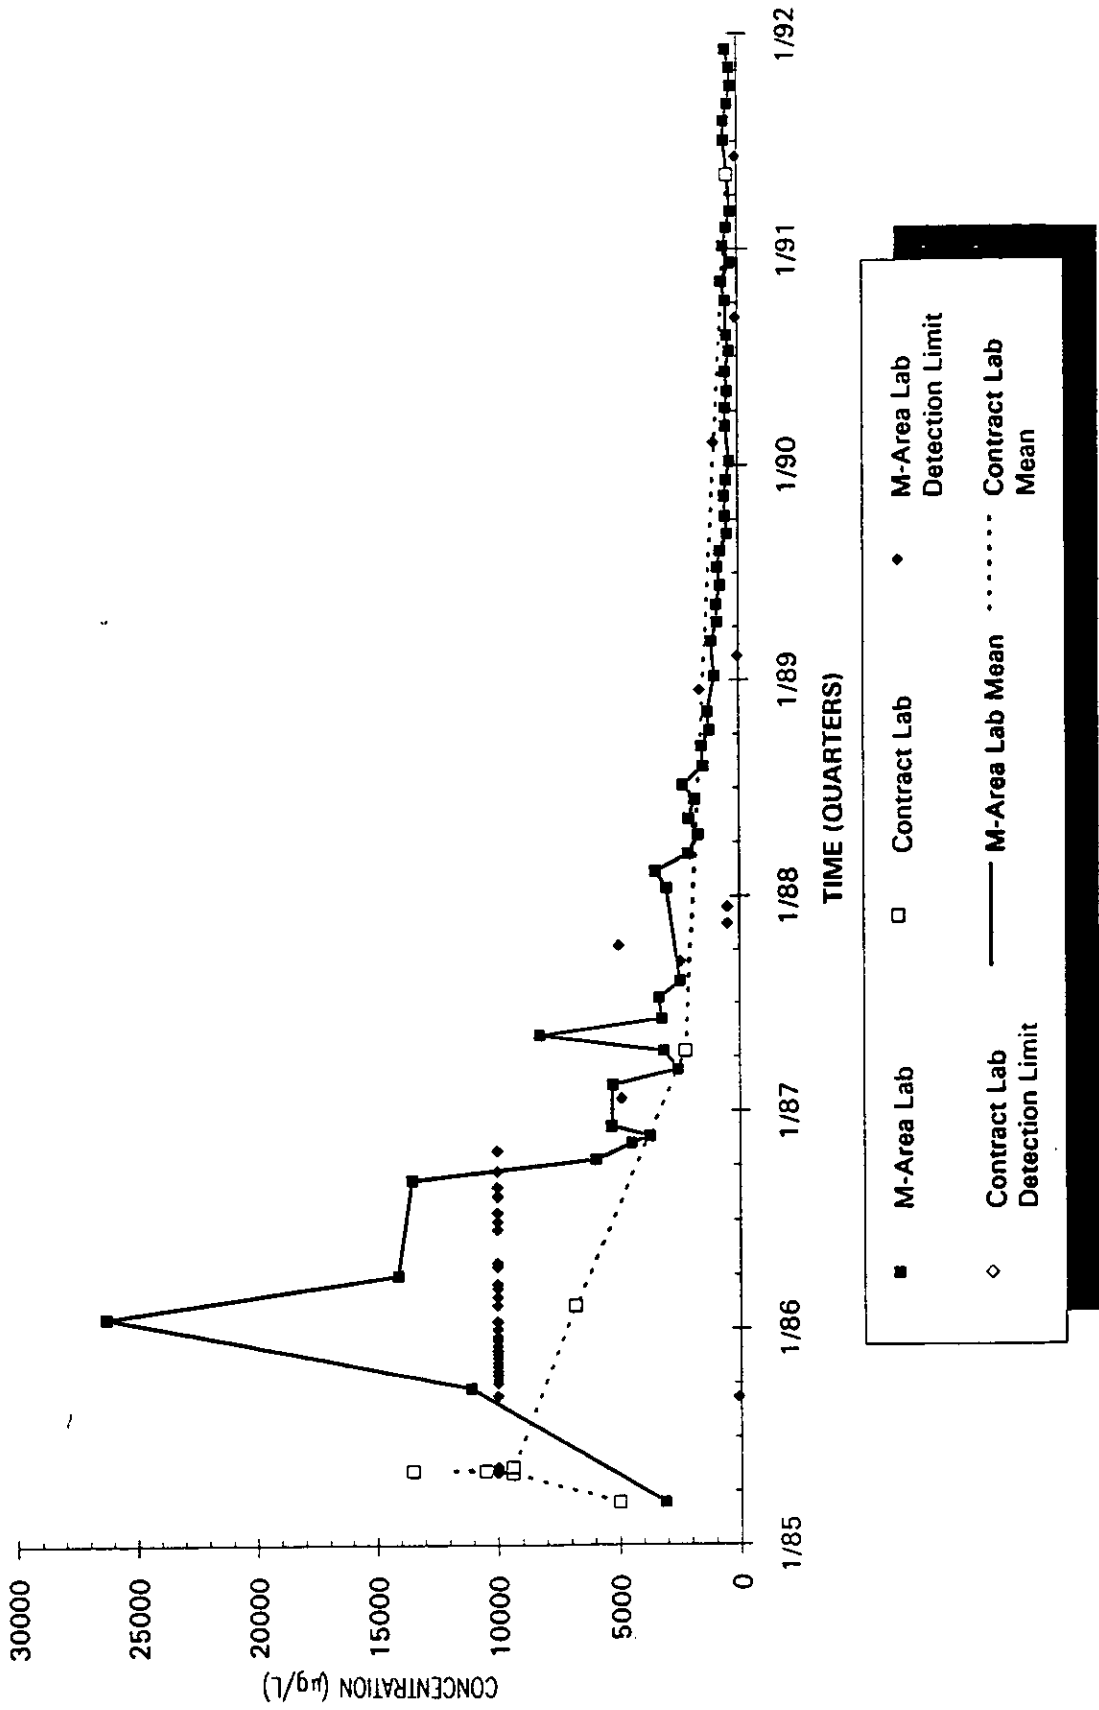

Time Series Plot of Tetrachloroethylene Concentrations Well RWM 11