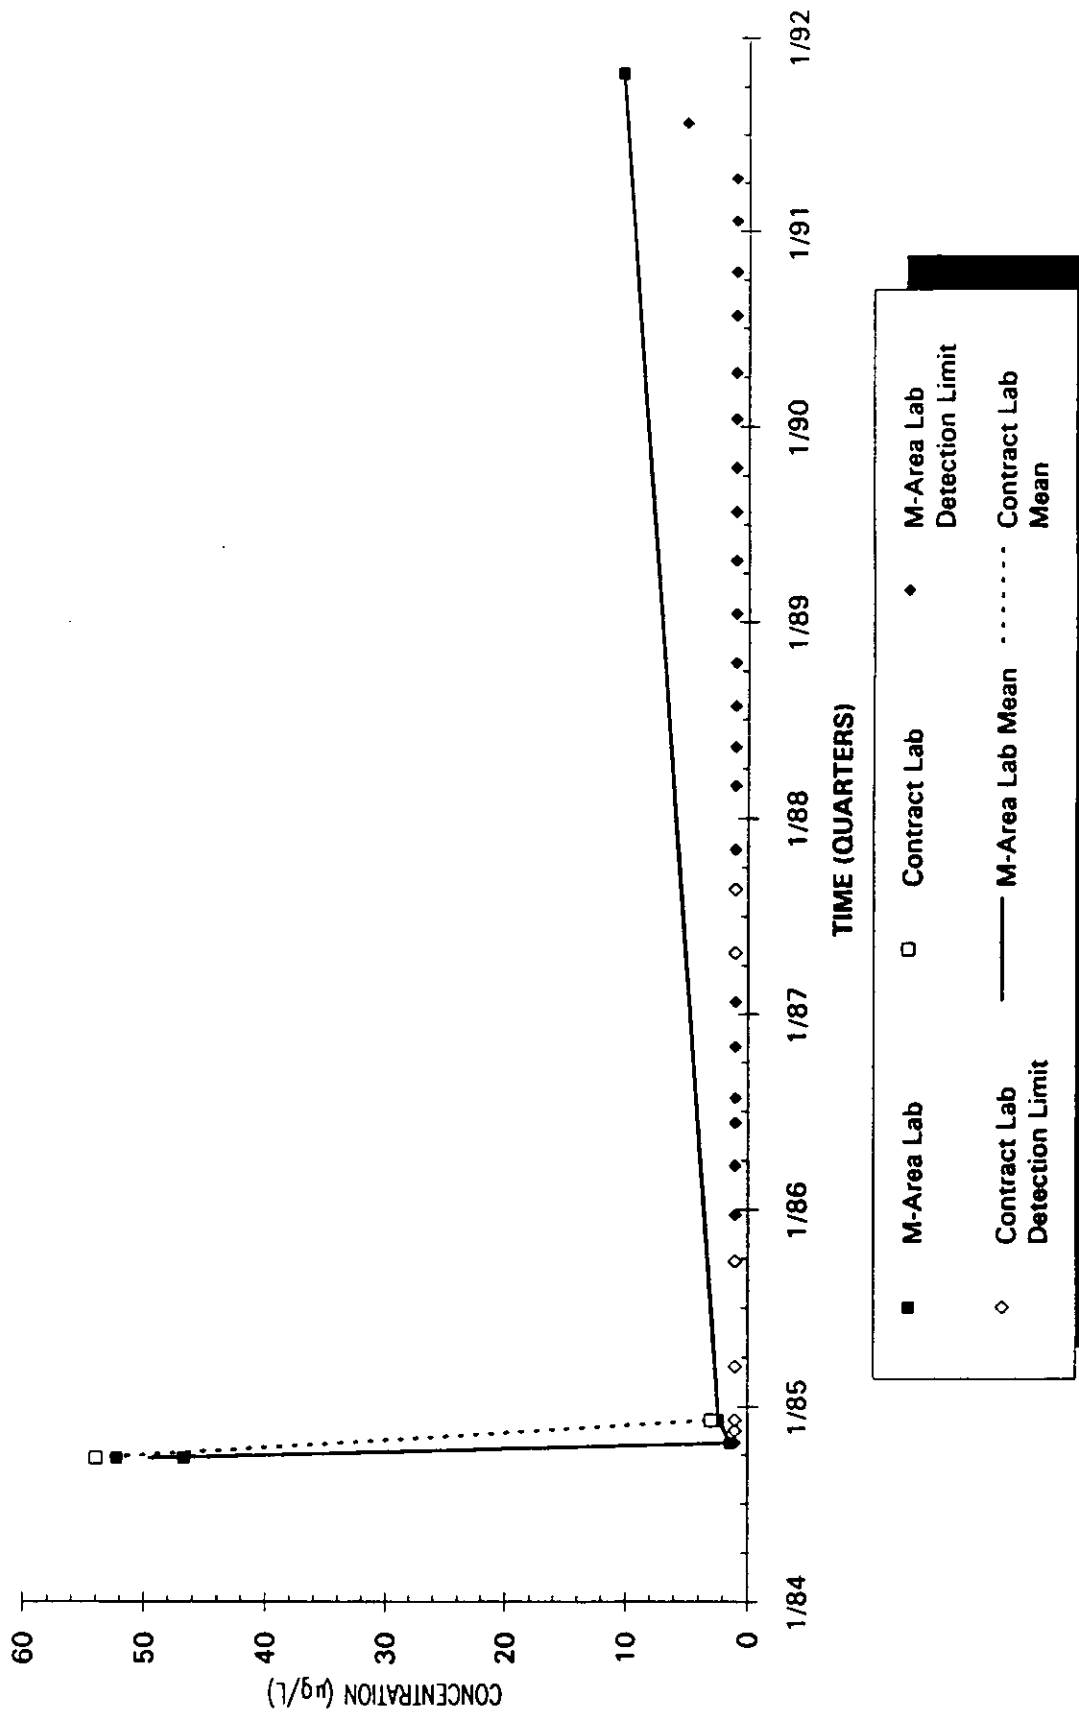

Time Series Plot of Trichloroethylene Concentrations Well MSB 45B

- M-Area Lab
- Contract Lab
- M-Area Lab Detection Limit
- Contract Lab Detection Limit
- M-Area Lab Mean
- ..... Contract Lab Mean