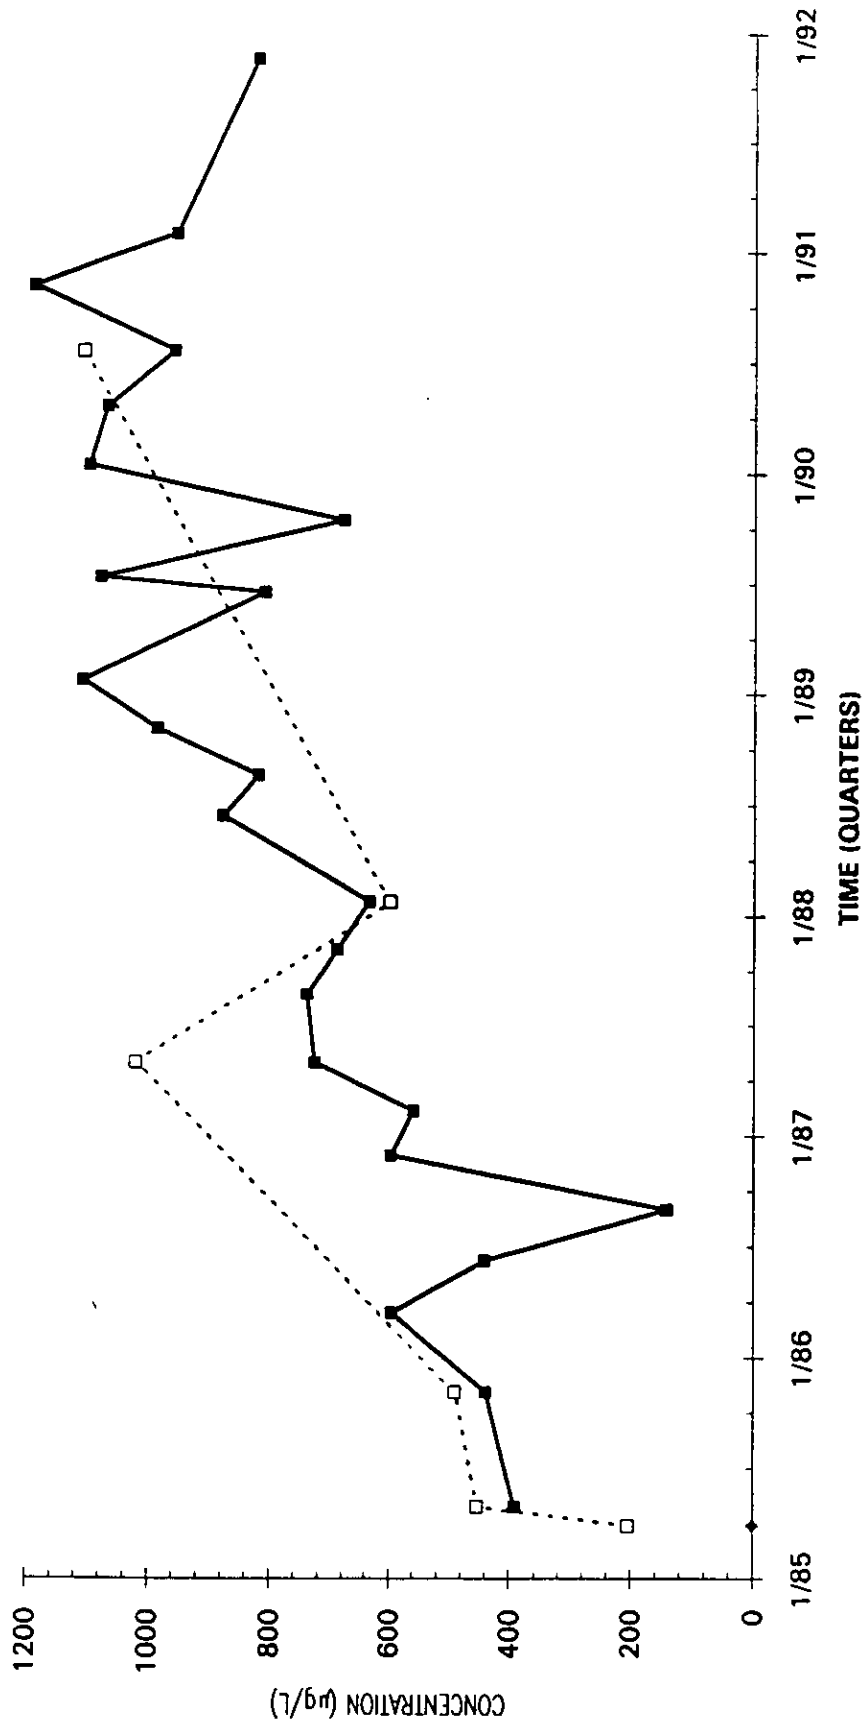

Time Series Plot of Trichloroethylene Concentrations Well MSB 42A

- M-Area Lab
- Contract Lab
- M-Area Lab Detection Limit
- Contract Lab Detection Limit
- M-Area Lab Mean
- ..... Contract Lab Mean