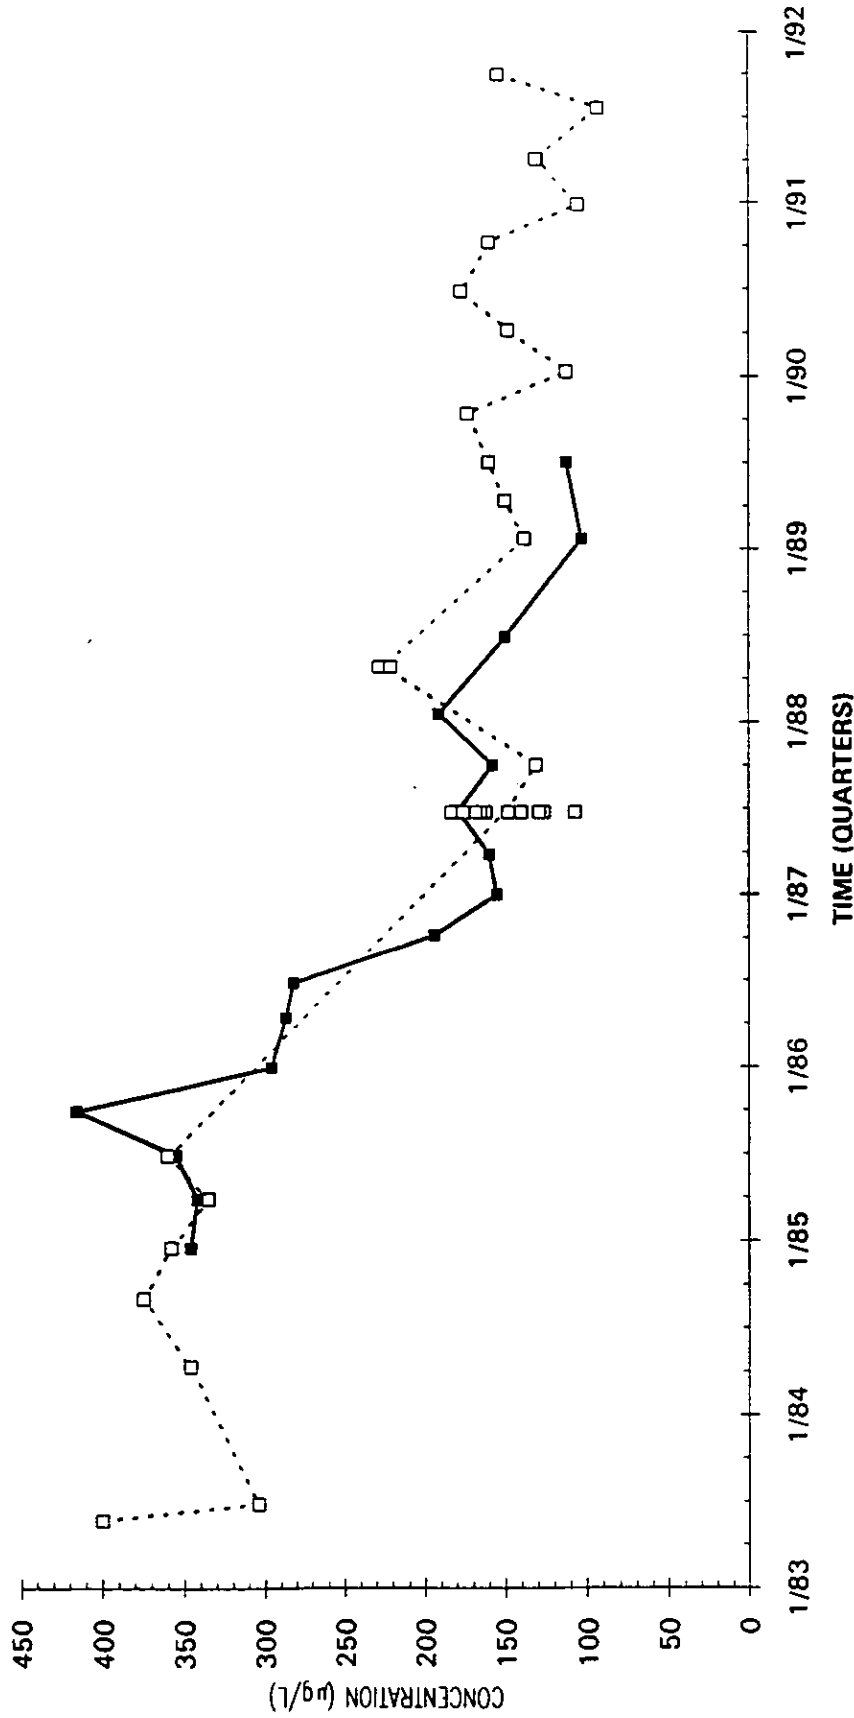

Time Series Plot of Tetrachloroethylene Concentrations Well MSB 14B

- M-Area Lab
- Contract Lab
- M-Area Lab Detection Limit
- Contract Lab Detection Limit
- M-Area Lab Mean
- ..... Contract Lab Mean