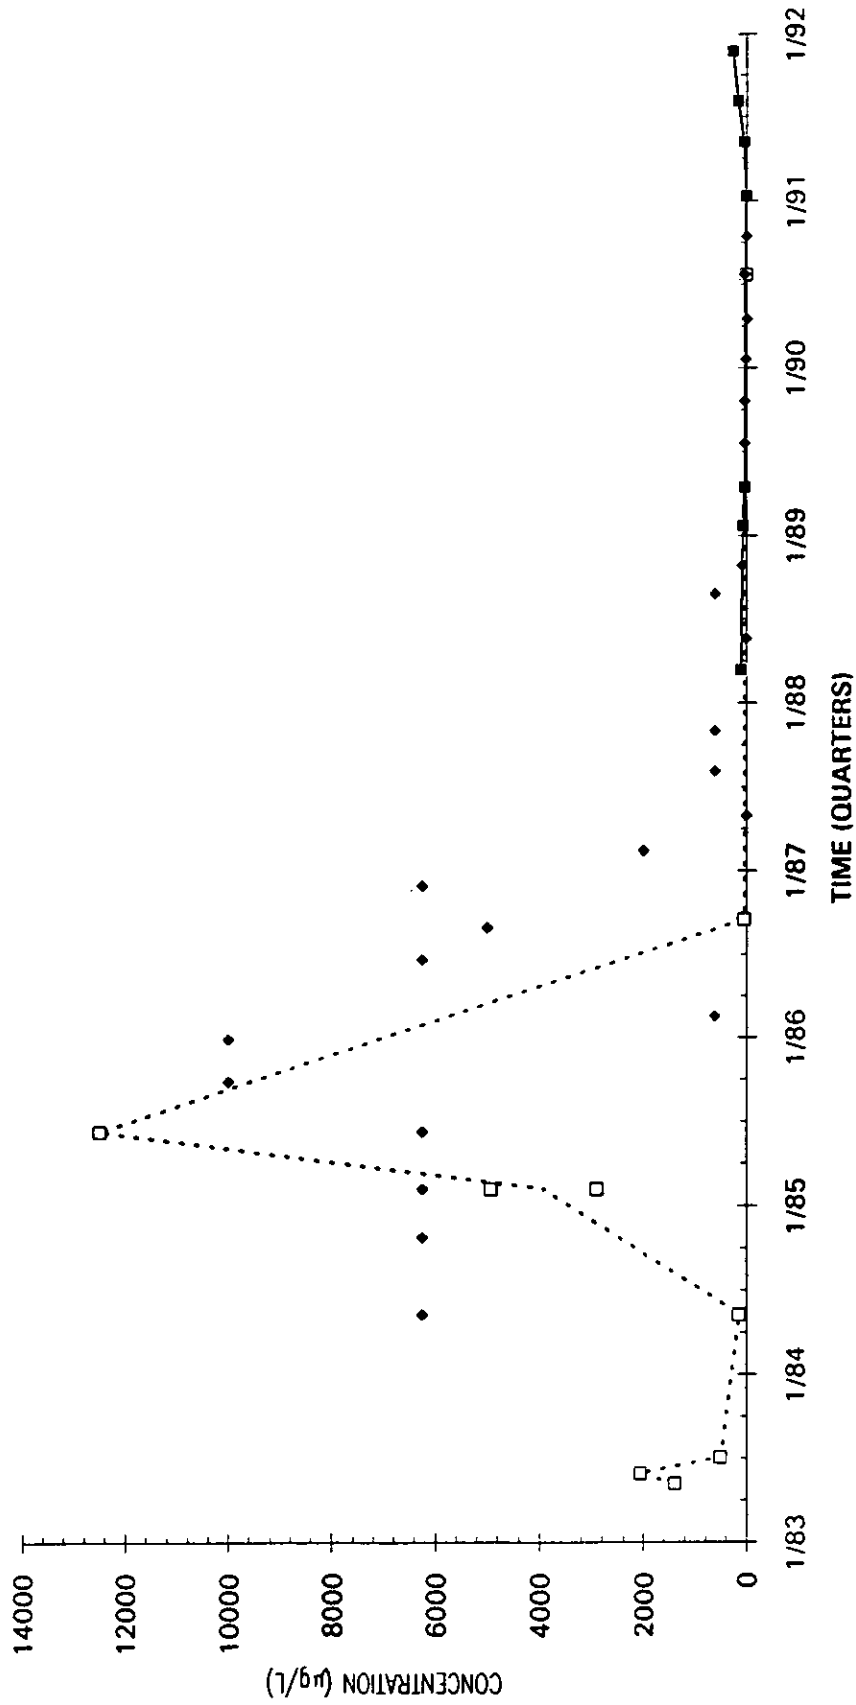

Time Series Plot of Tetrachloroethylene Concentrations Well MSB 23B

M-Area Lab
 Contract Lab
 M-Area Lab Mean
 Contract Lab Mean
 M-Area Lab Detection Limit
 Contract Lab Detection Limit