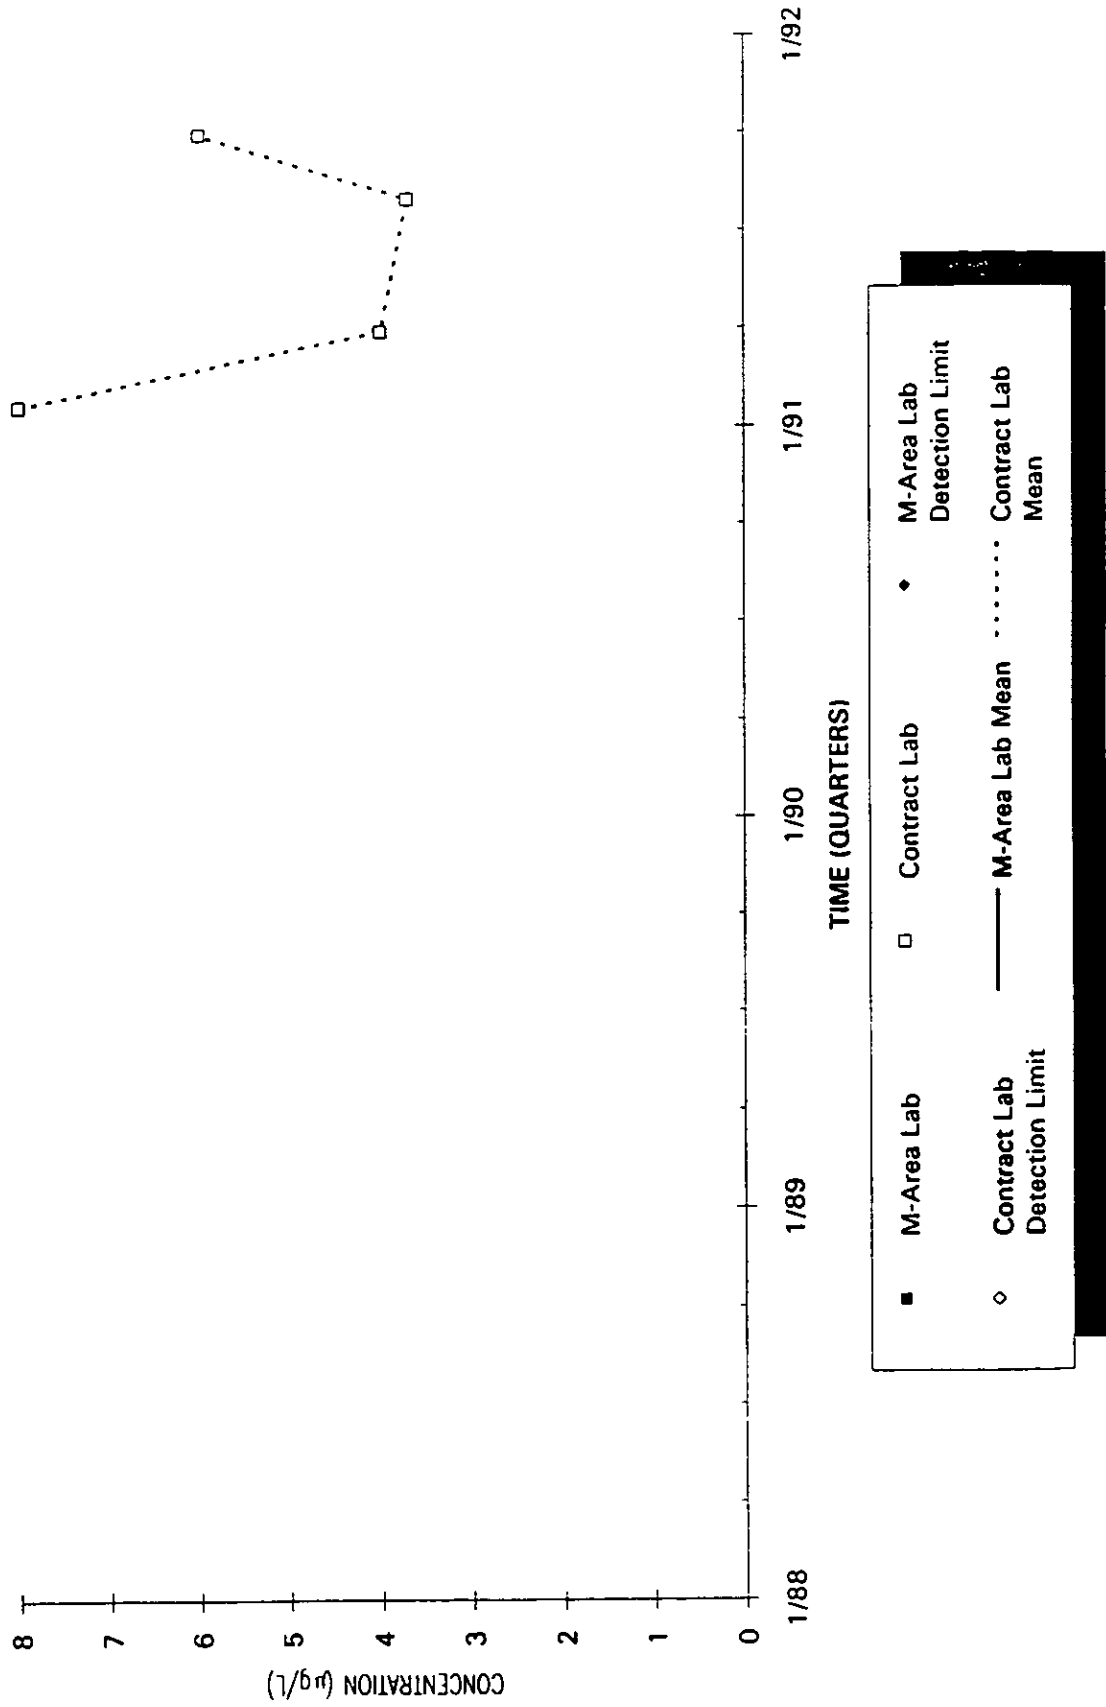

Time Series Plot of Tetrachloroethylene Concentrations Well MSB 8B