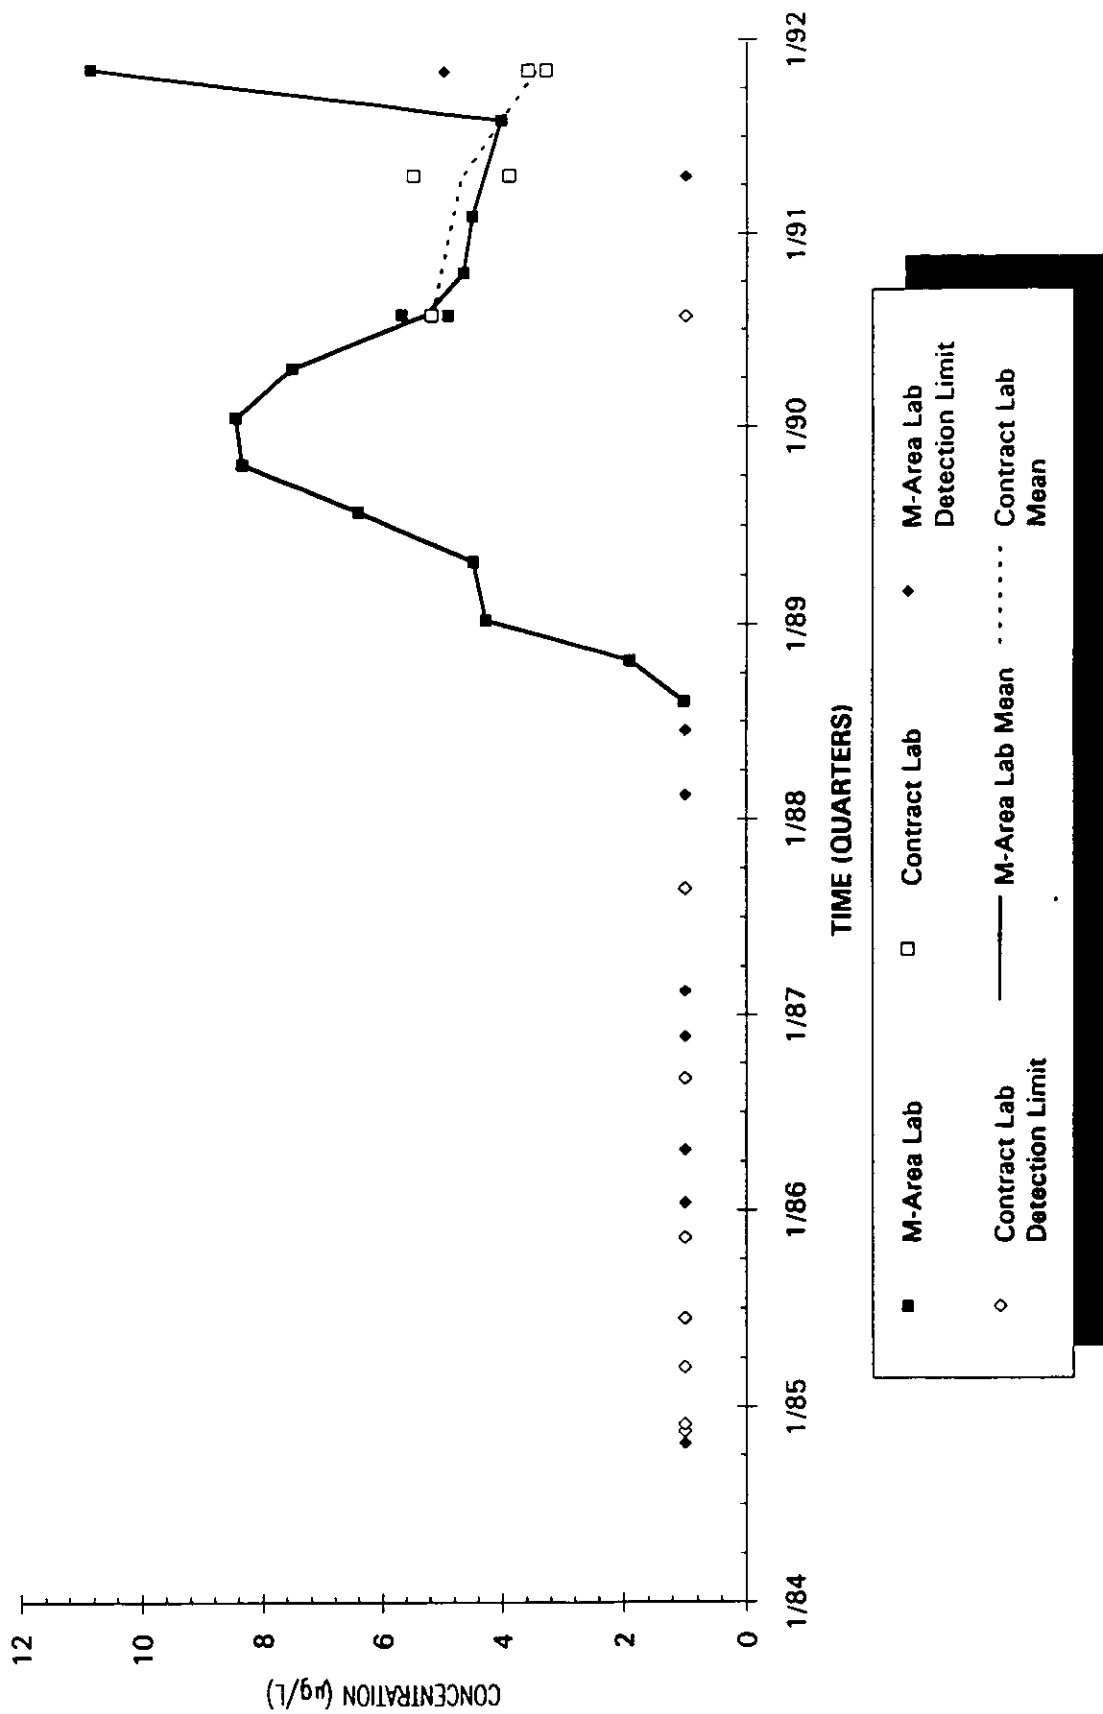

Time Series Plot of Trichloroethylene Concentrations Well MSB 44A