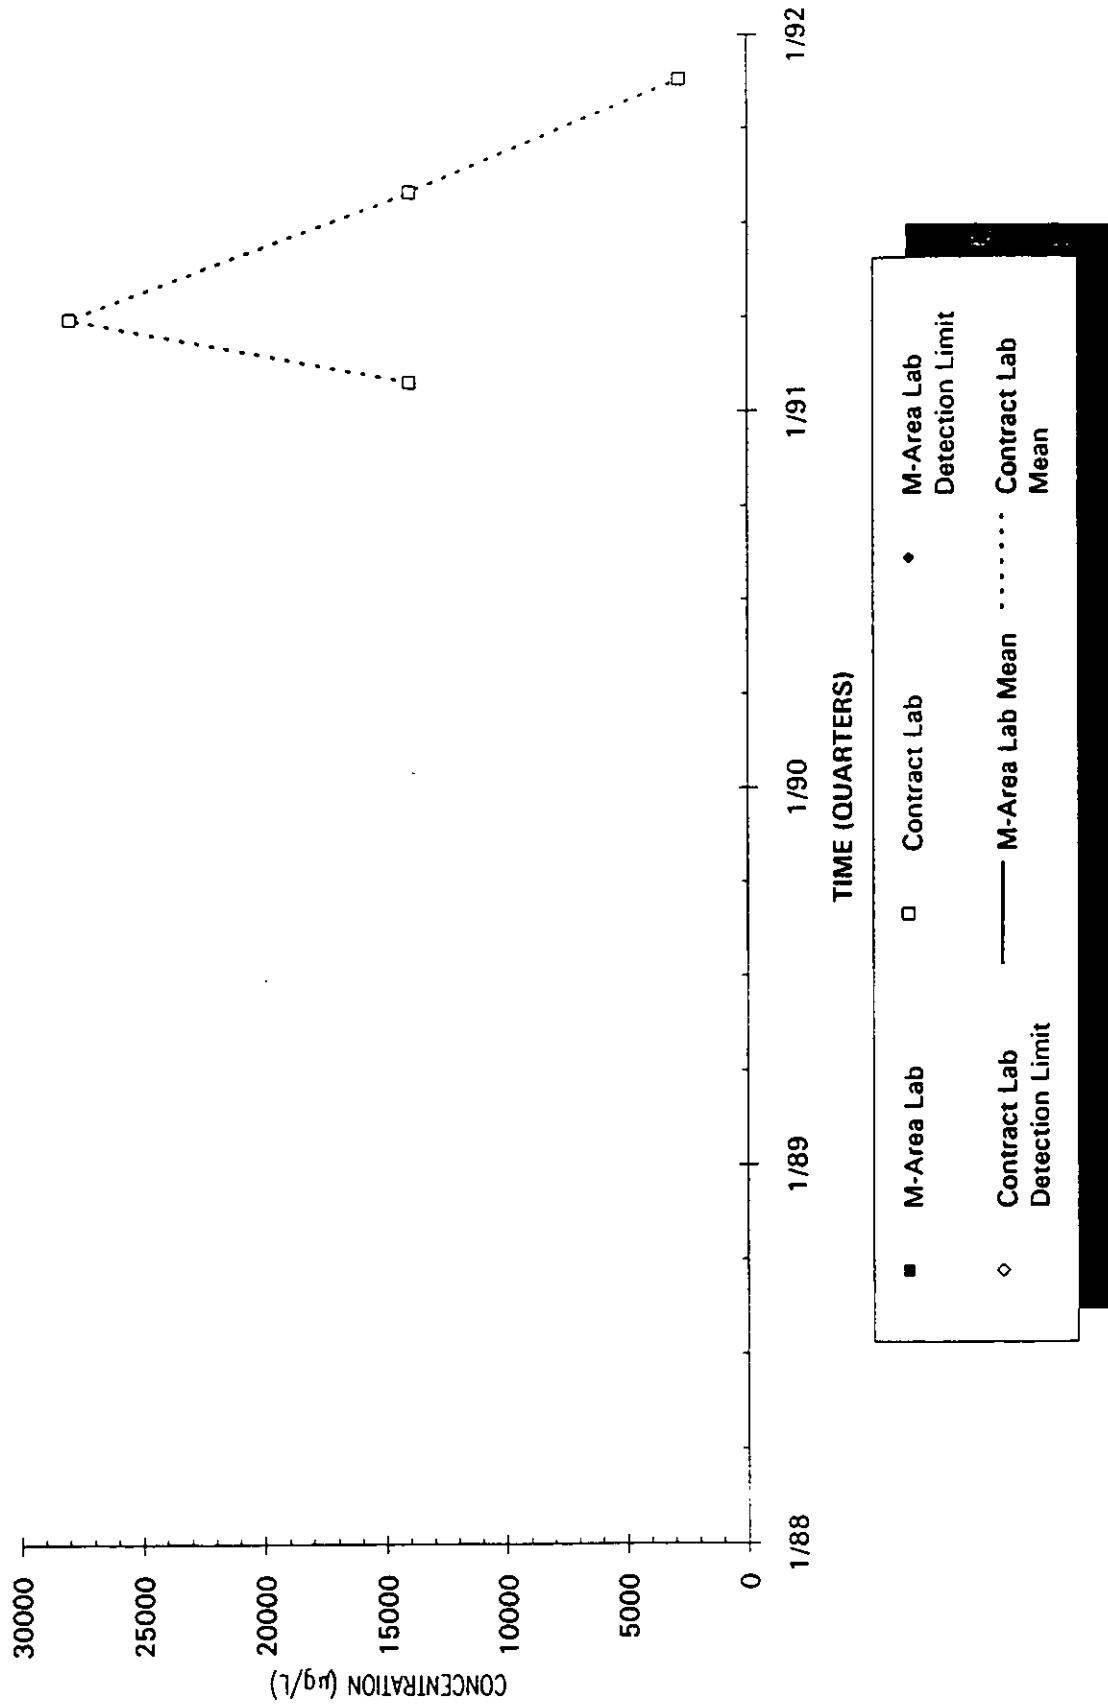

Time Series Plot of Tetrachloroethylene Concentrations Well MSB 2C