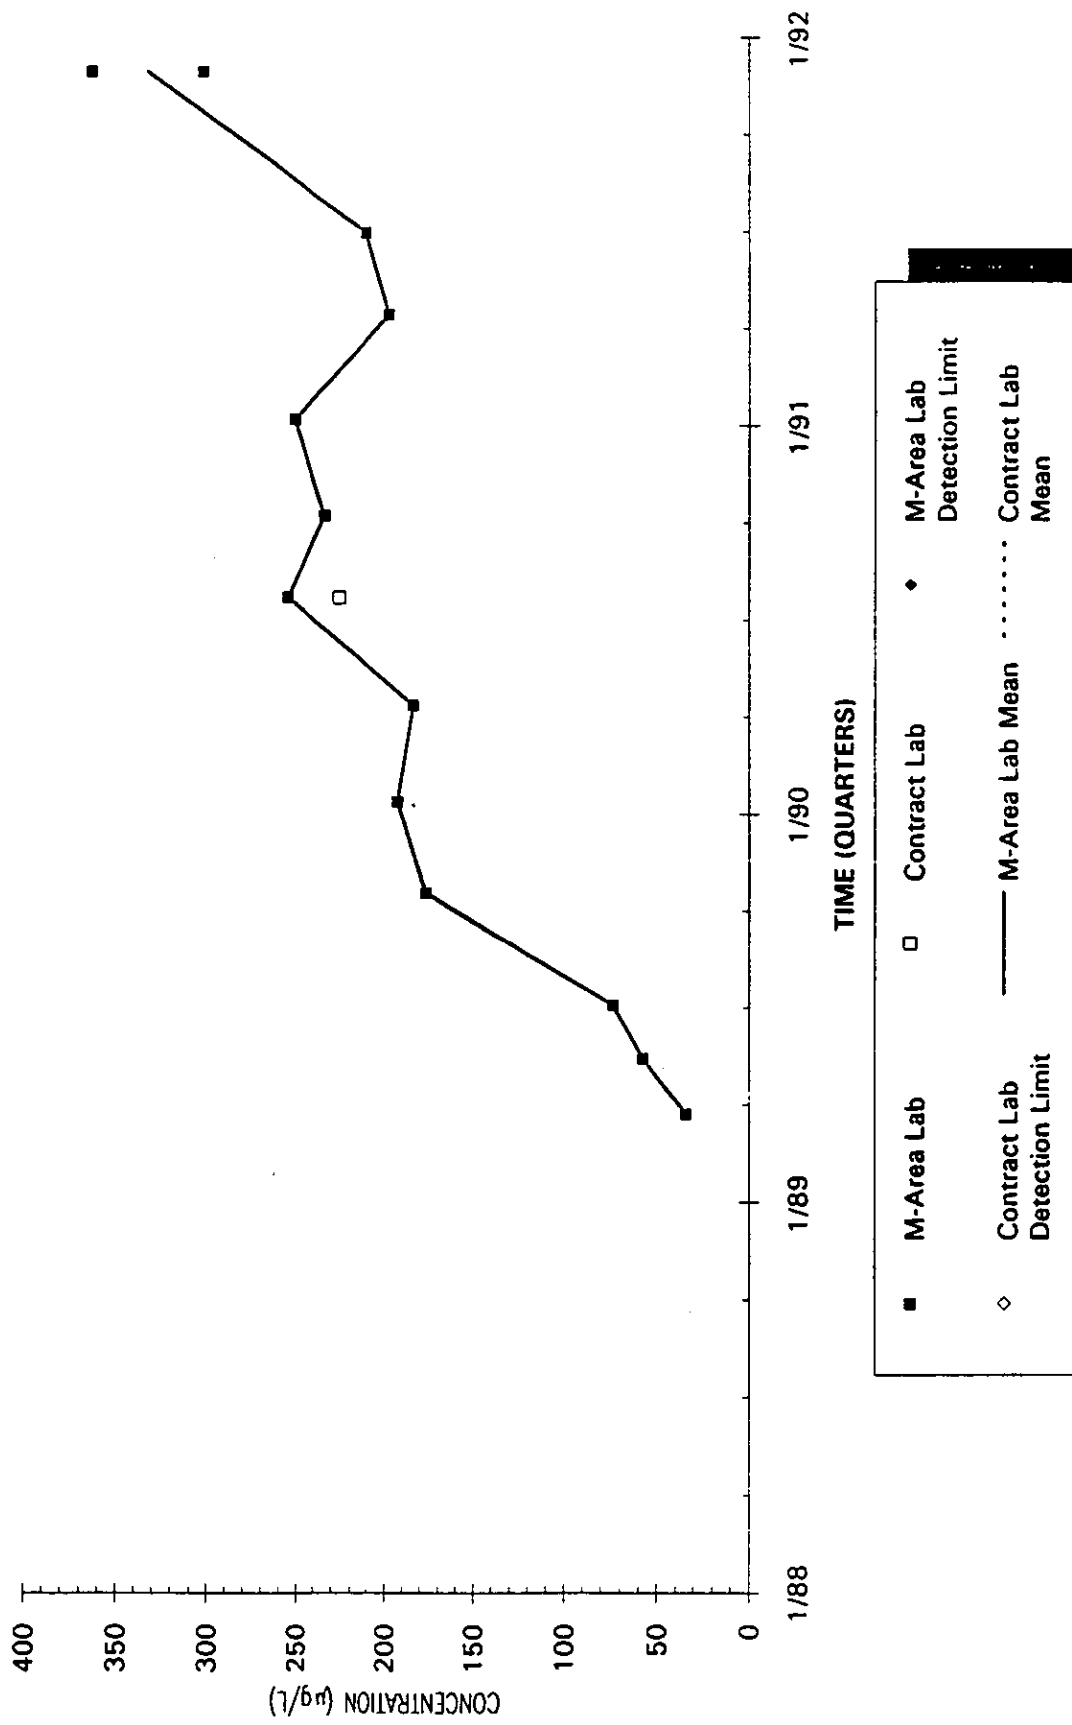

Time Series Plot of Tetrachloroethylene Concentrations Well MSB 38C