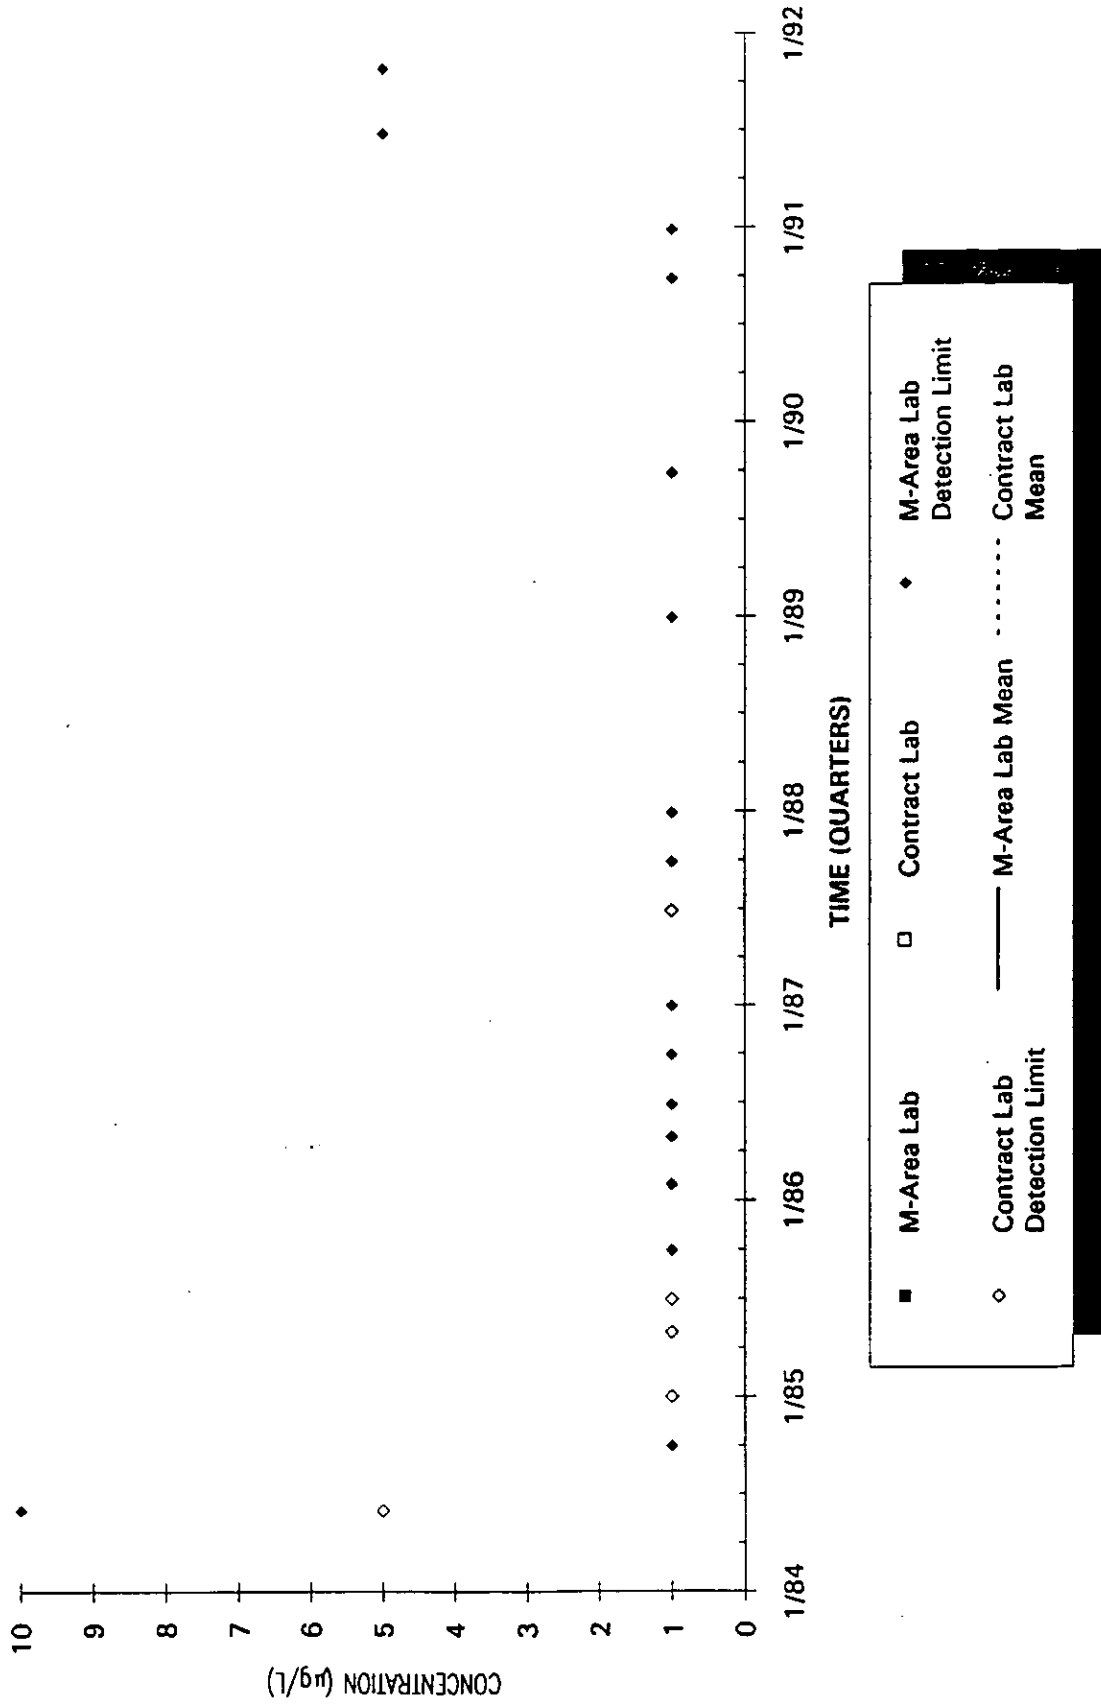

Time Series Plot of Trichloroethylene Concentrations Well AC 3B