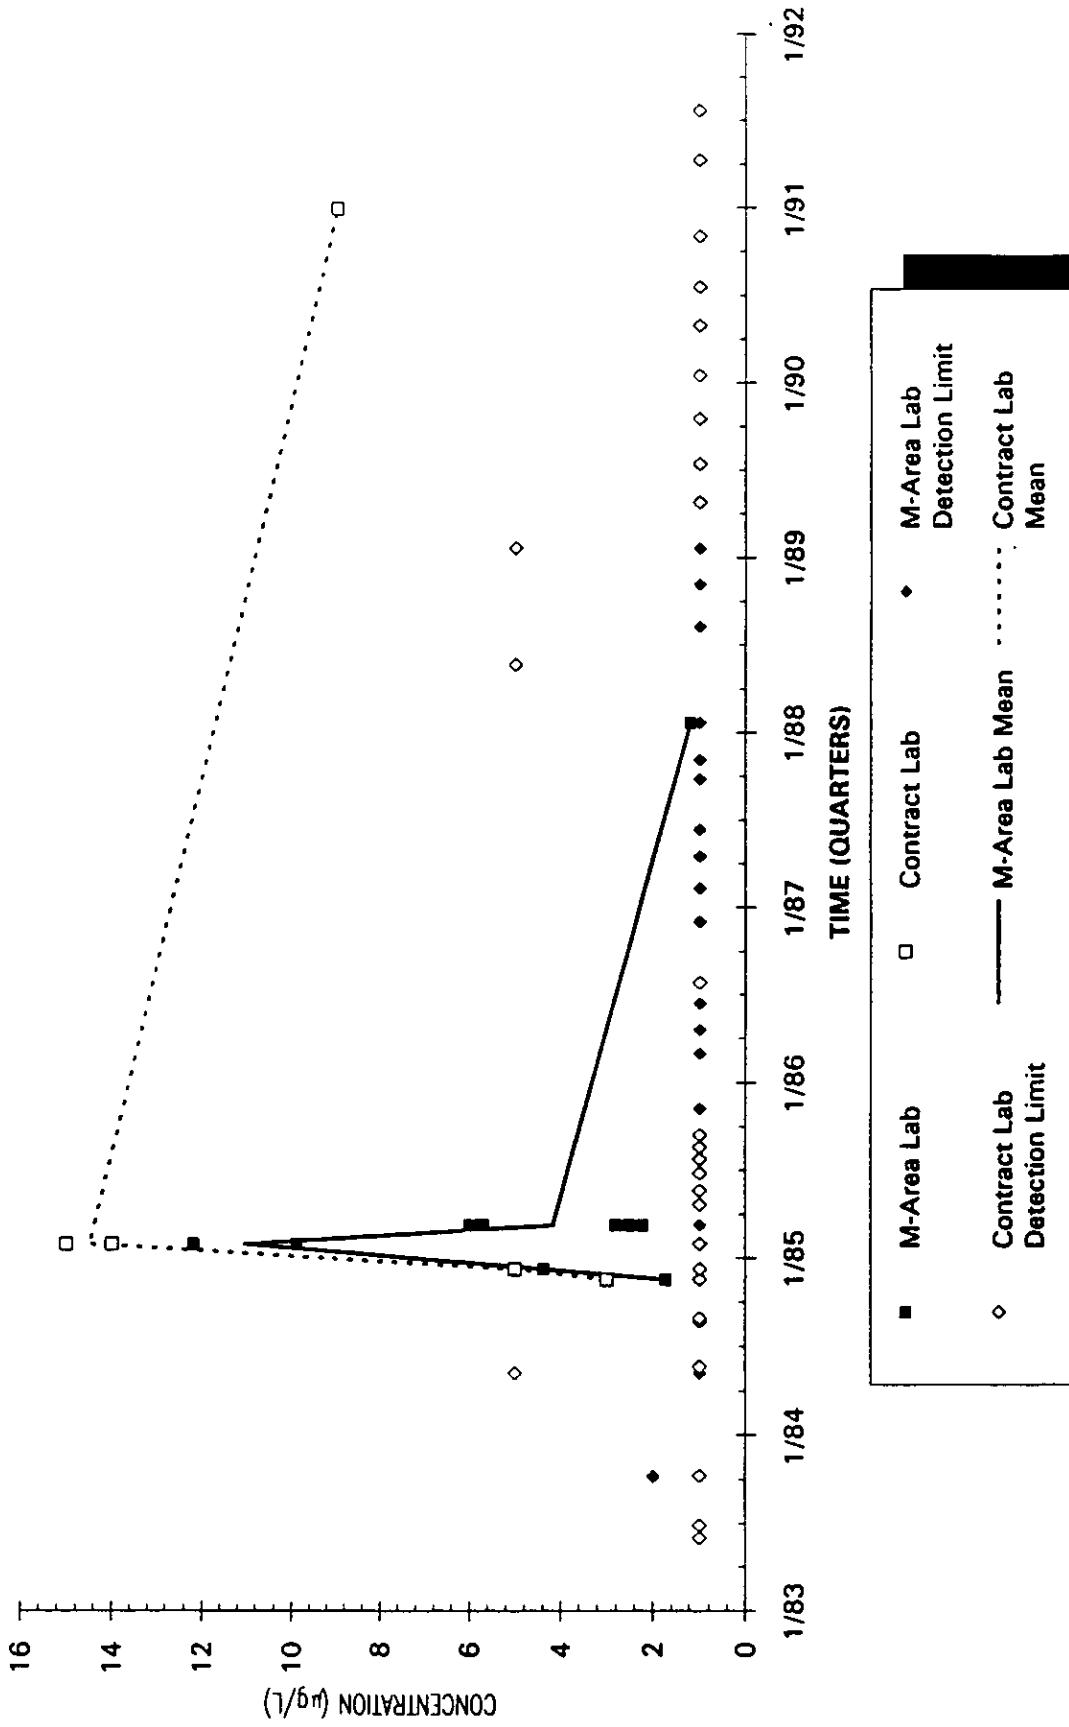

Time Series Plot of Trichloroethylene Concentrations Well MSB 31A