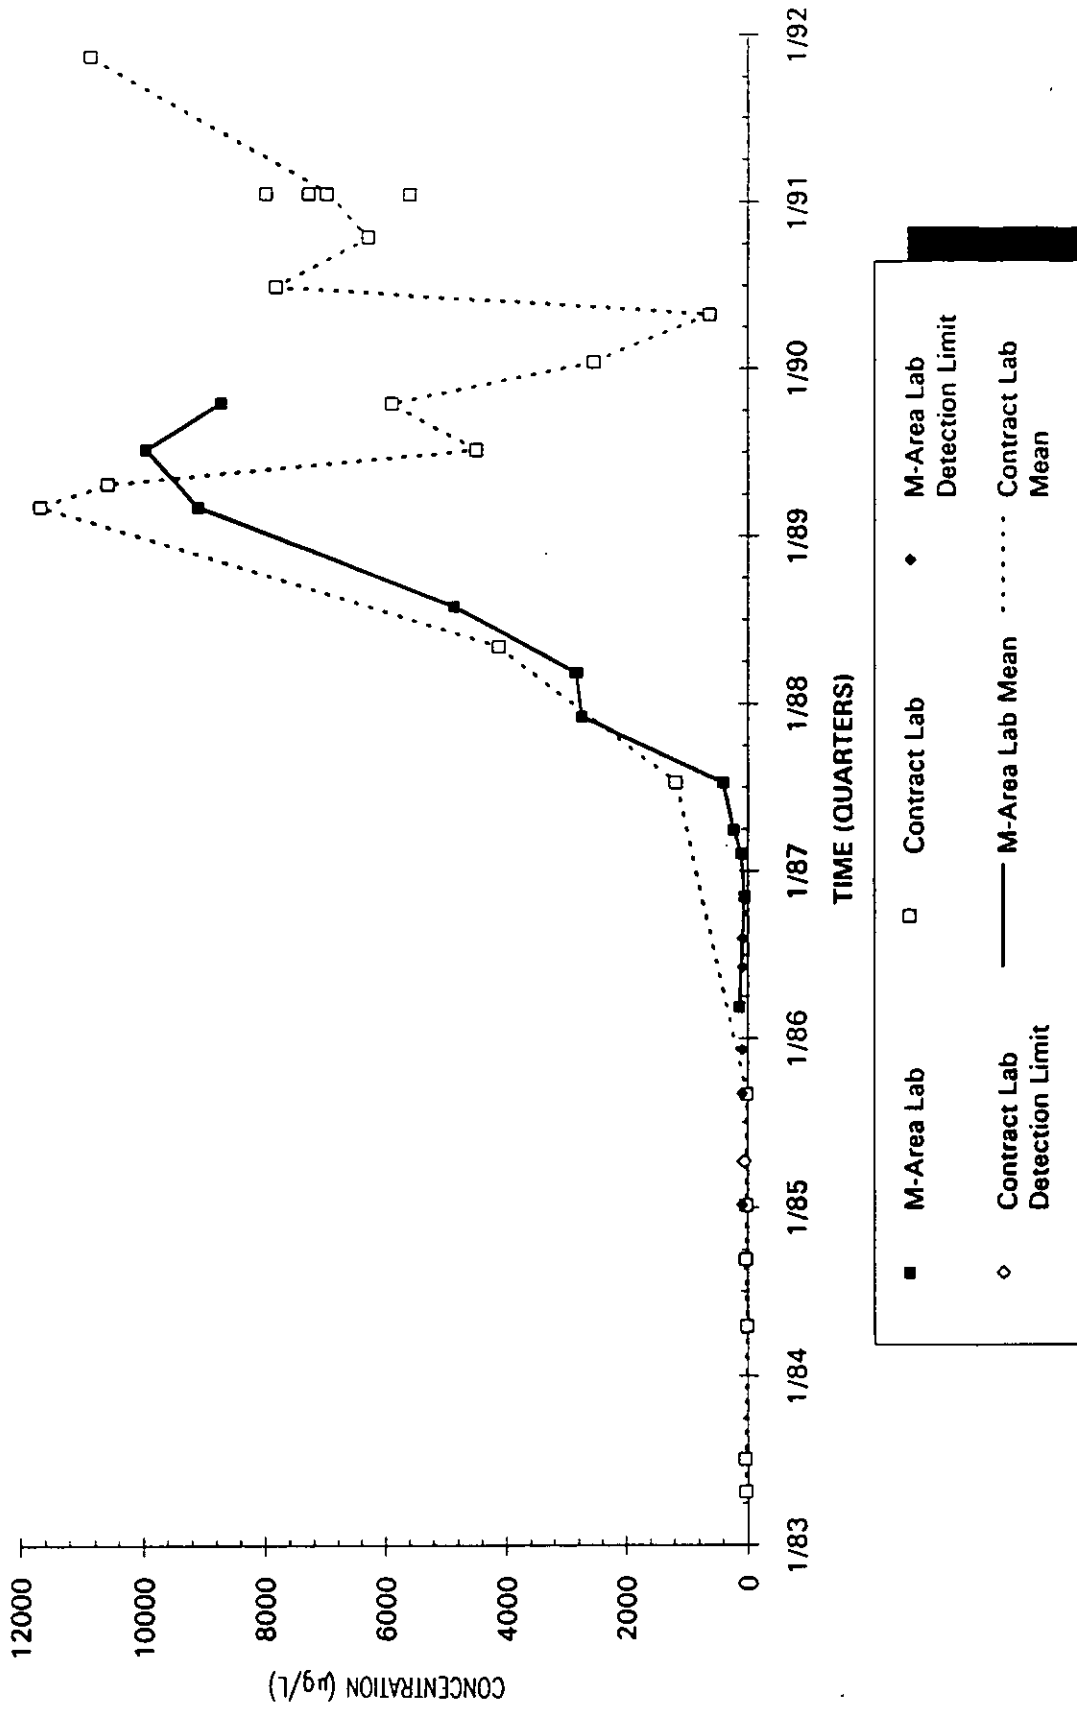

Time Series Plot of Trichloroethylene Concentrations Well MSB 12B