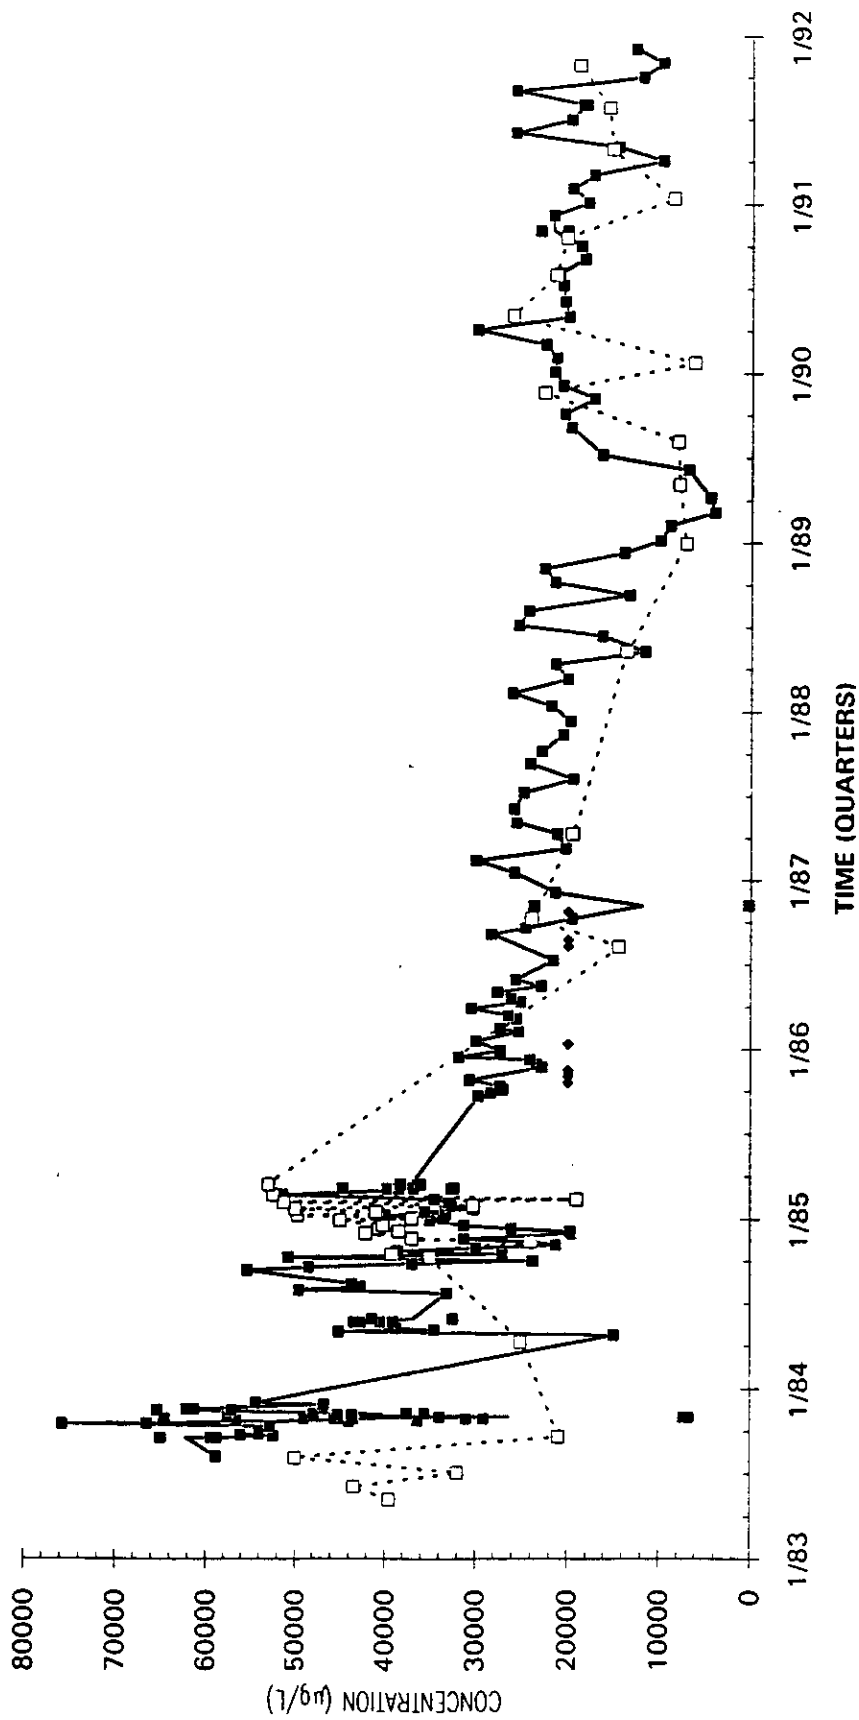

Time Series Plot of Tetrachloroethylene Concentrations Well RWM 1