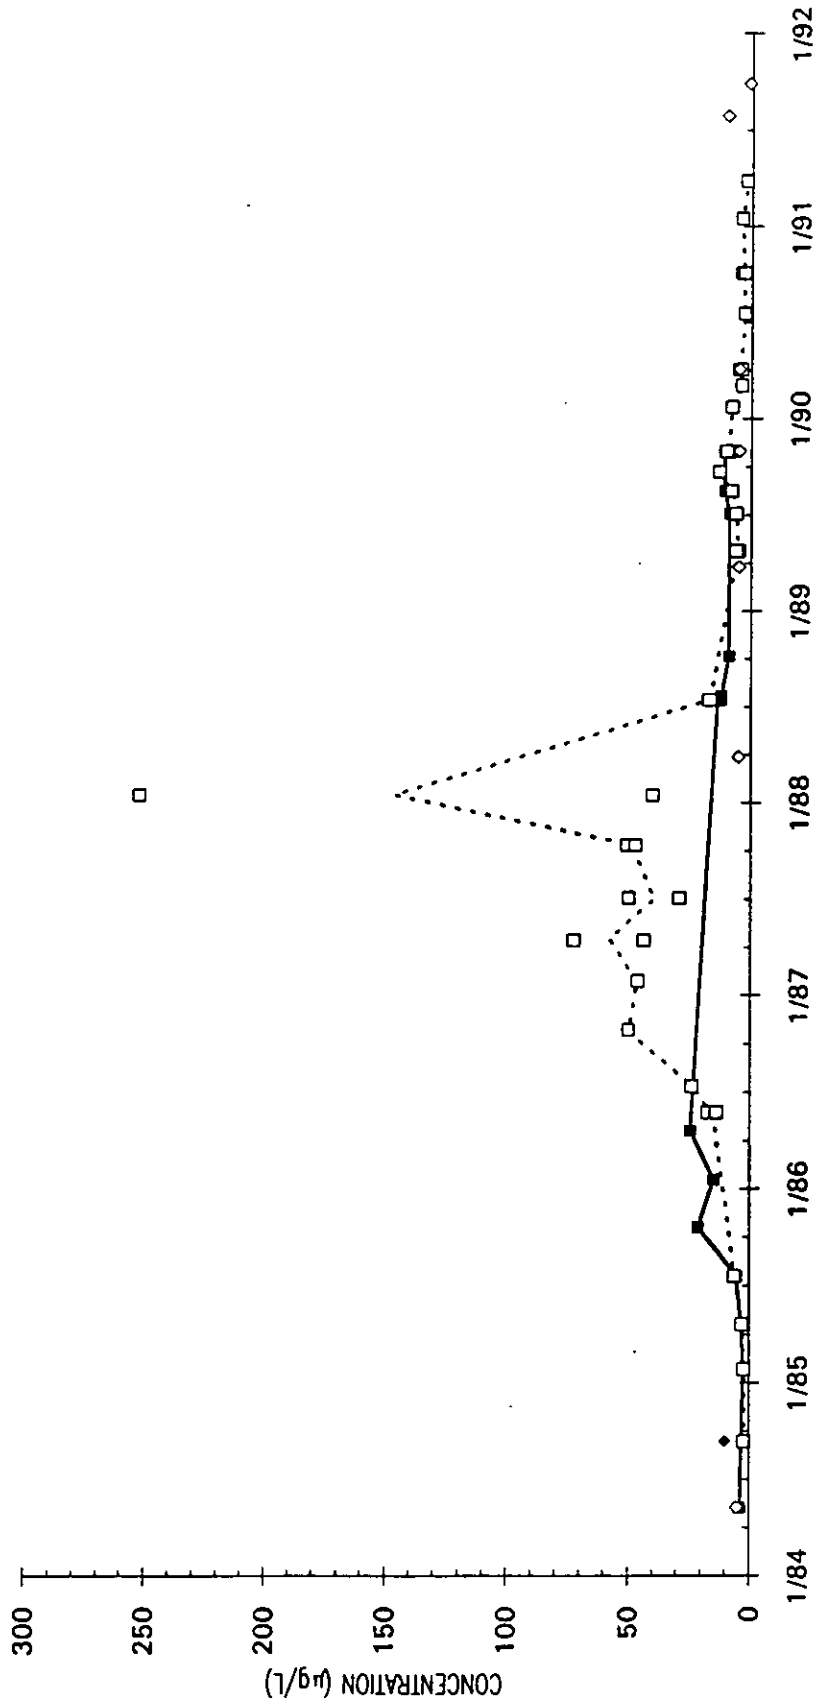

Time Series Plot of Trichloroethylene Concentrations Well MSB 7A