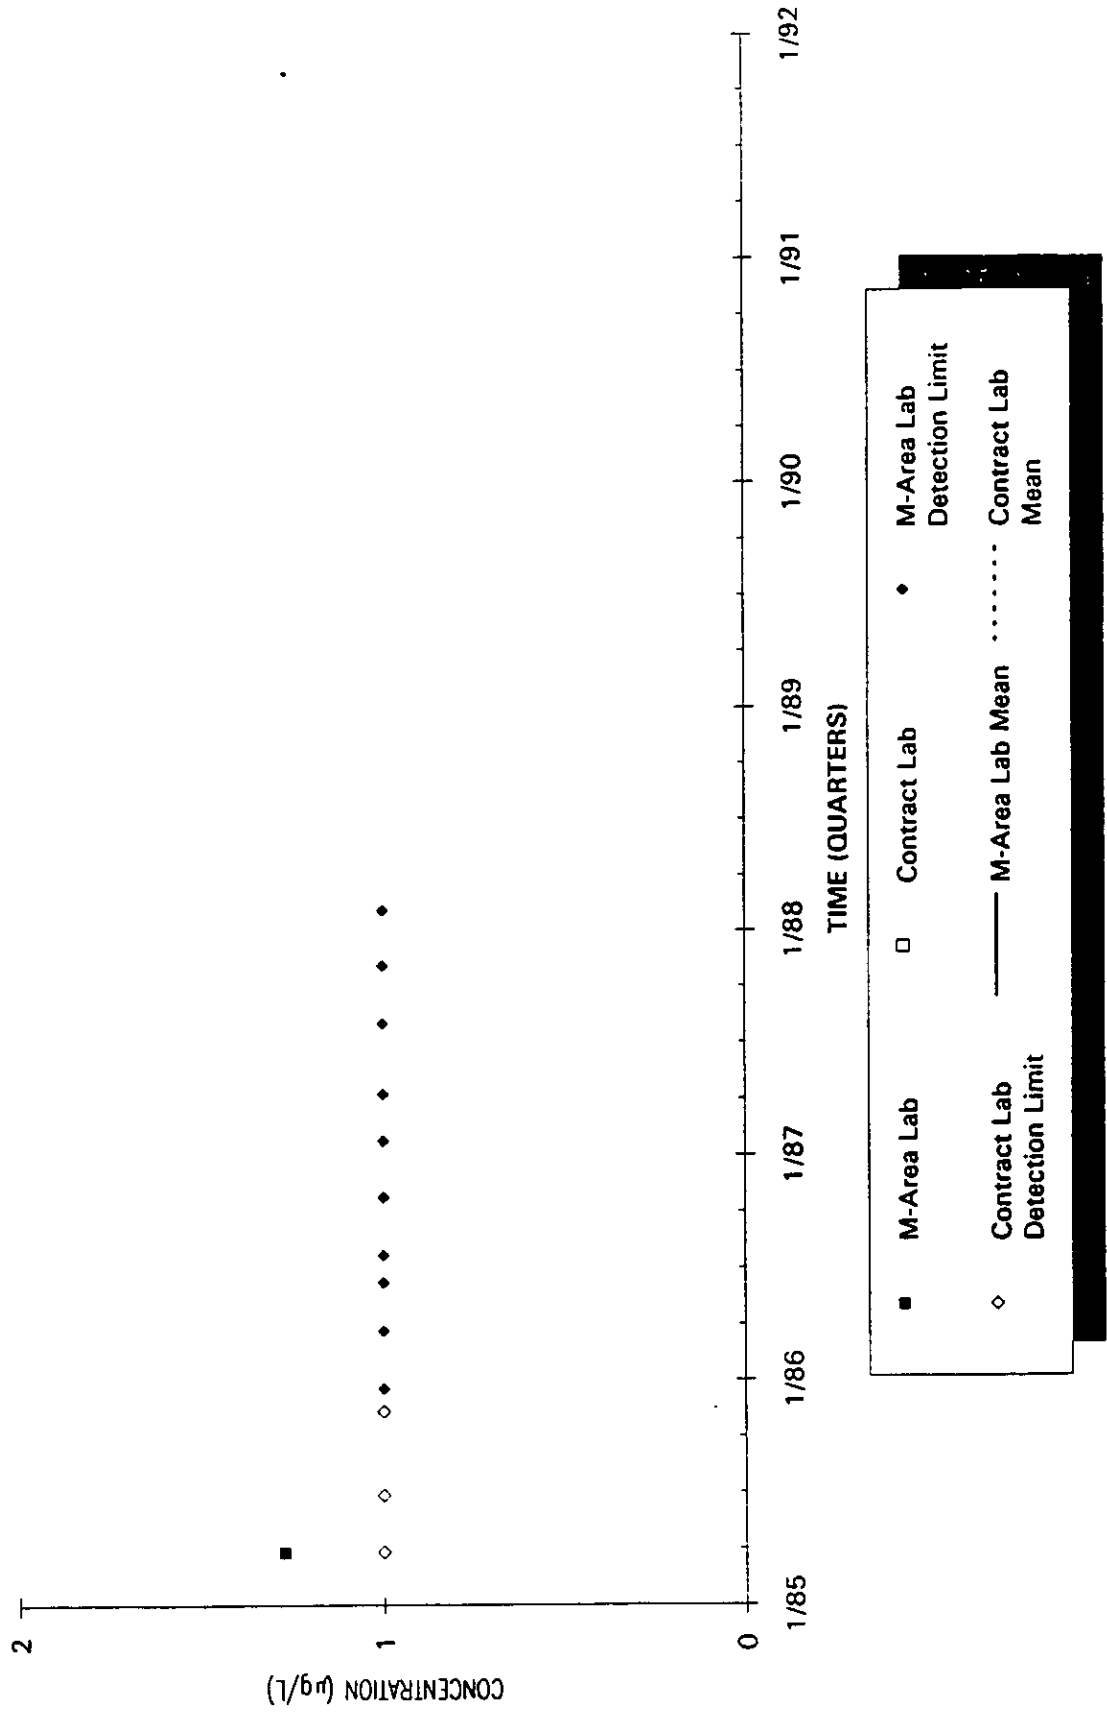

Time Series Plot of Tetrachloroethylene Concentrations Well MSB 41D