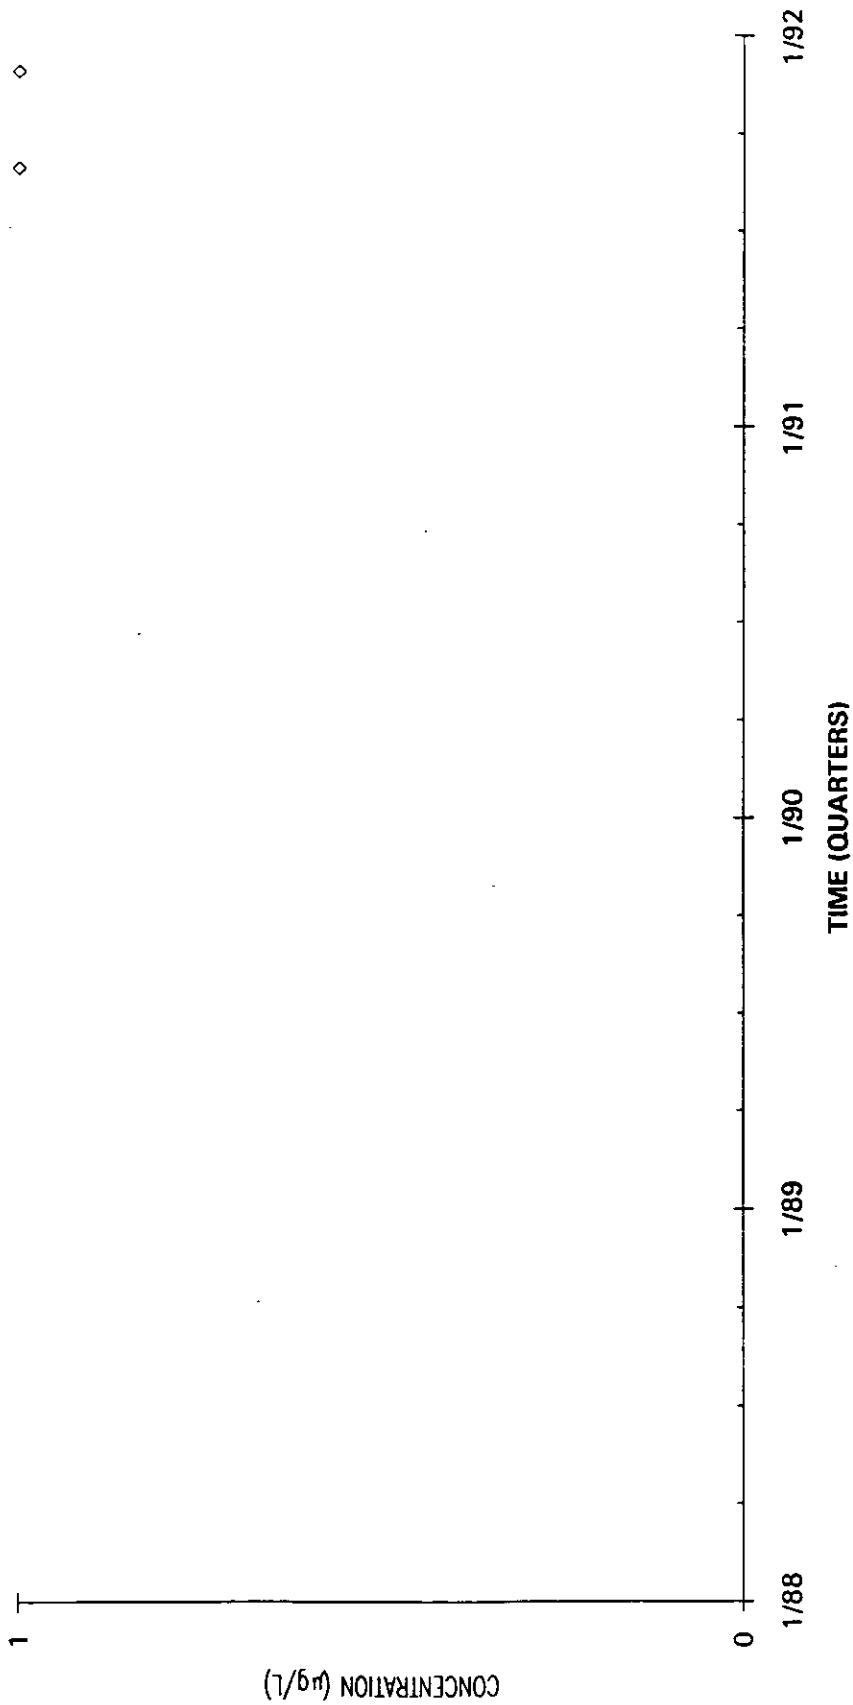

Time Series Plot of Trichloroethylene Concentrations Well AMB 11B

■	M-Area Lab	□	Contract Lab	◆	M-Area Lab Detection Limit
◇	Contract Lab Detection Limit	—	M-Area Lab Mean	.....	Contract Lab Mean