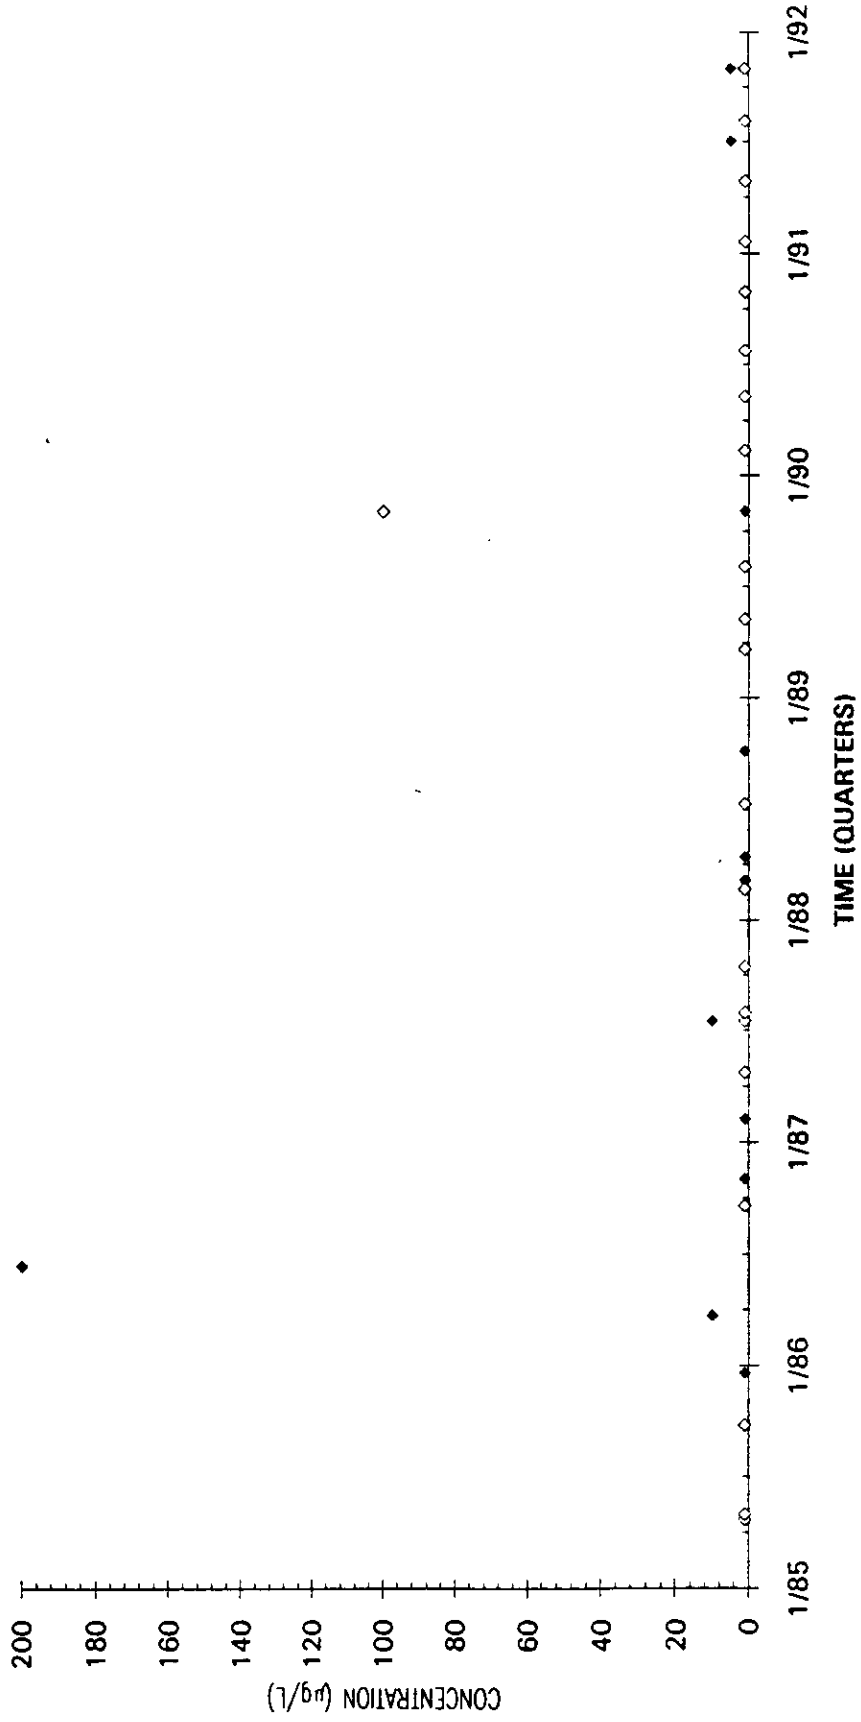

Time Series Plot of Tetrachloroethylene Concentrations Well ASB 8A

- M-Area Lab Detection Limit
- Contract Lab Mean