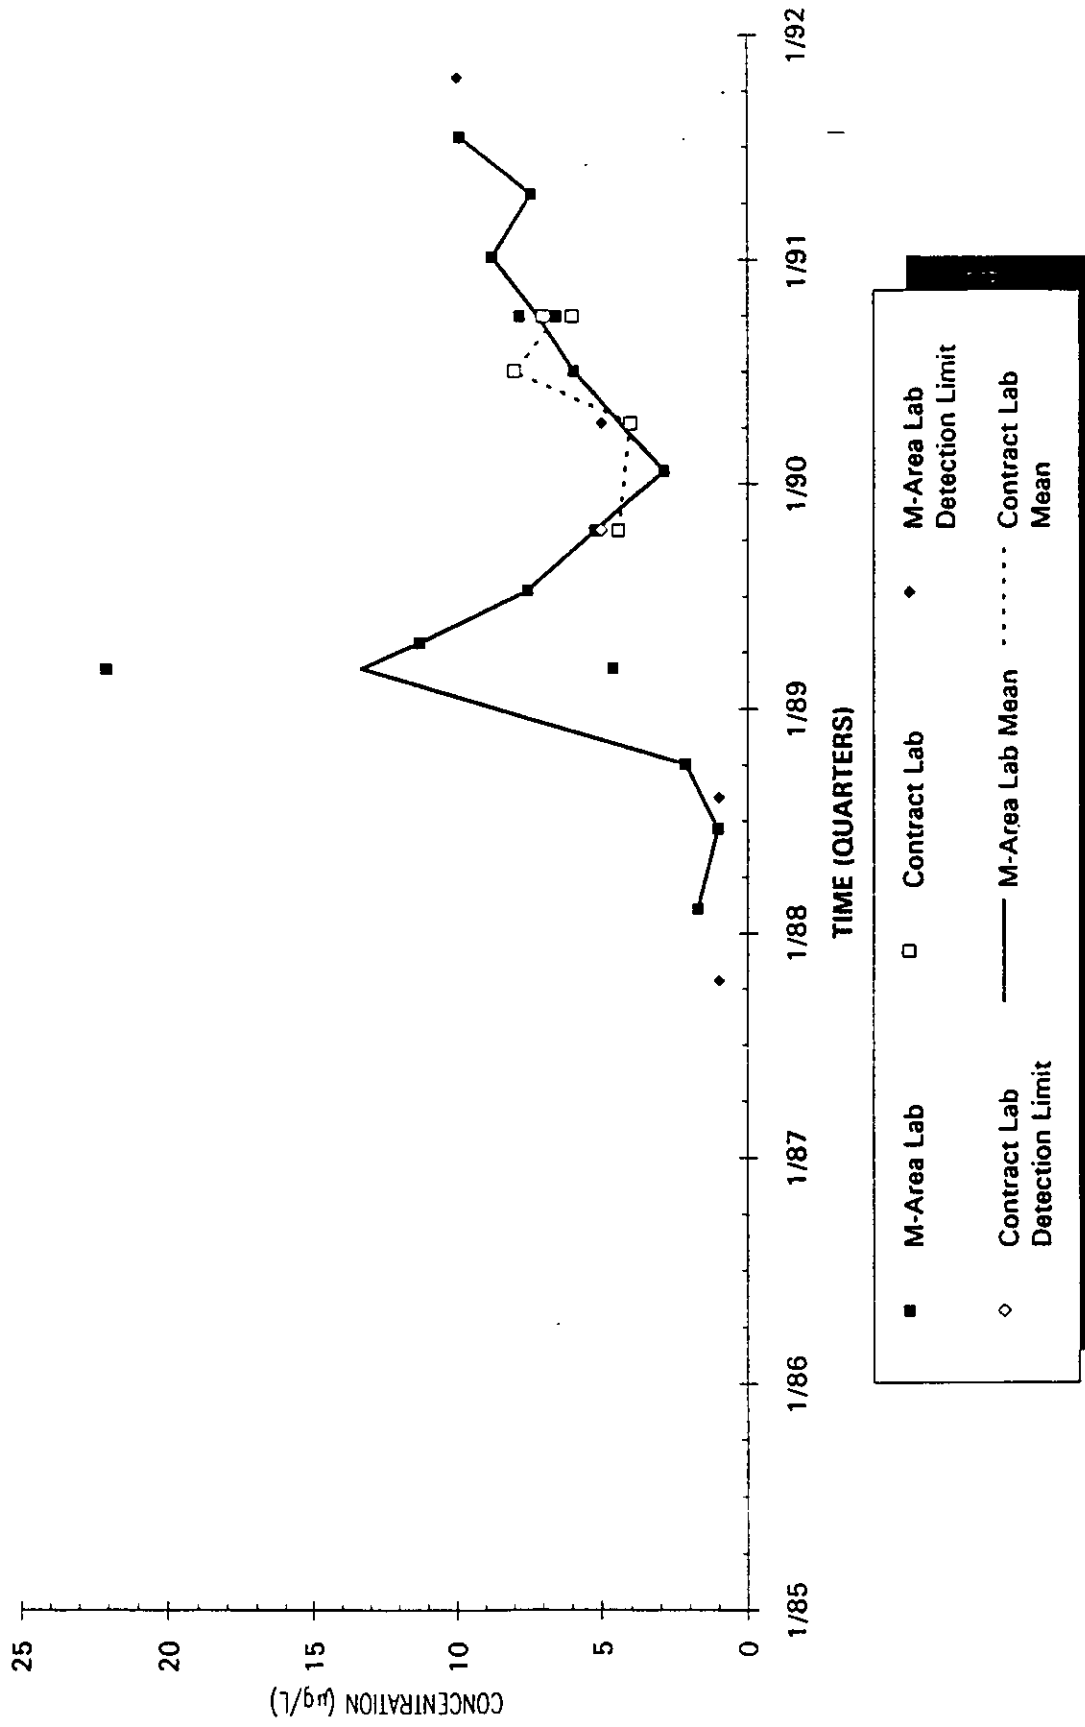

Time Series Plot of Tetrachloroethylene Concentrations Well MSB 50B