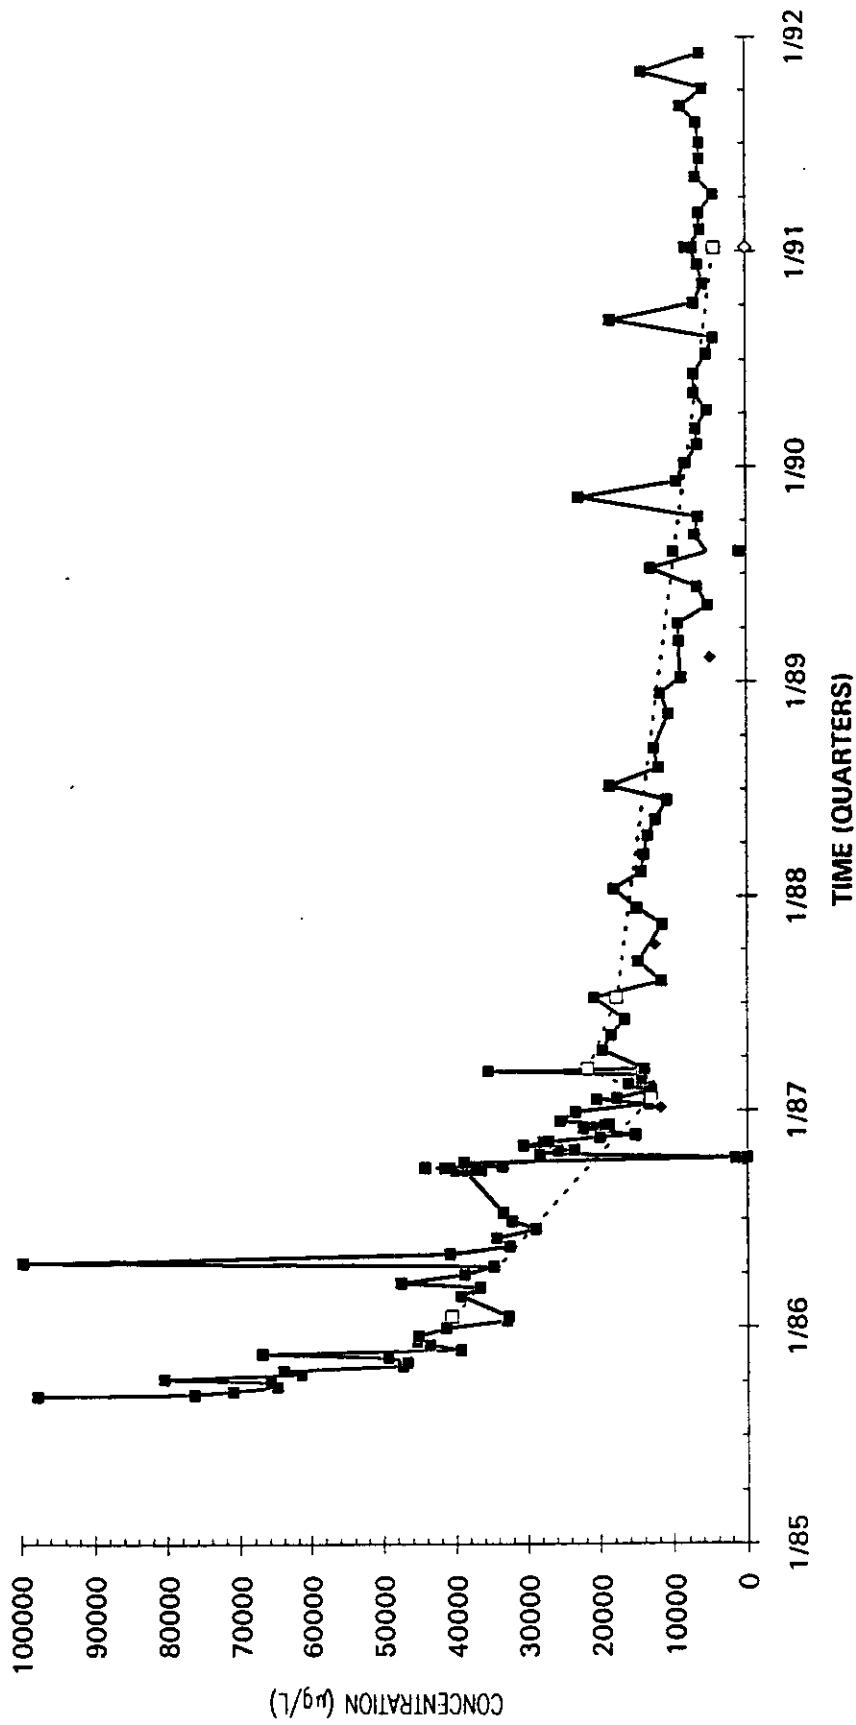

Time Series Plot of Tetrachloroethylene Concentrations Well RWM 6