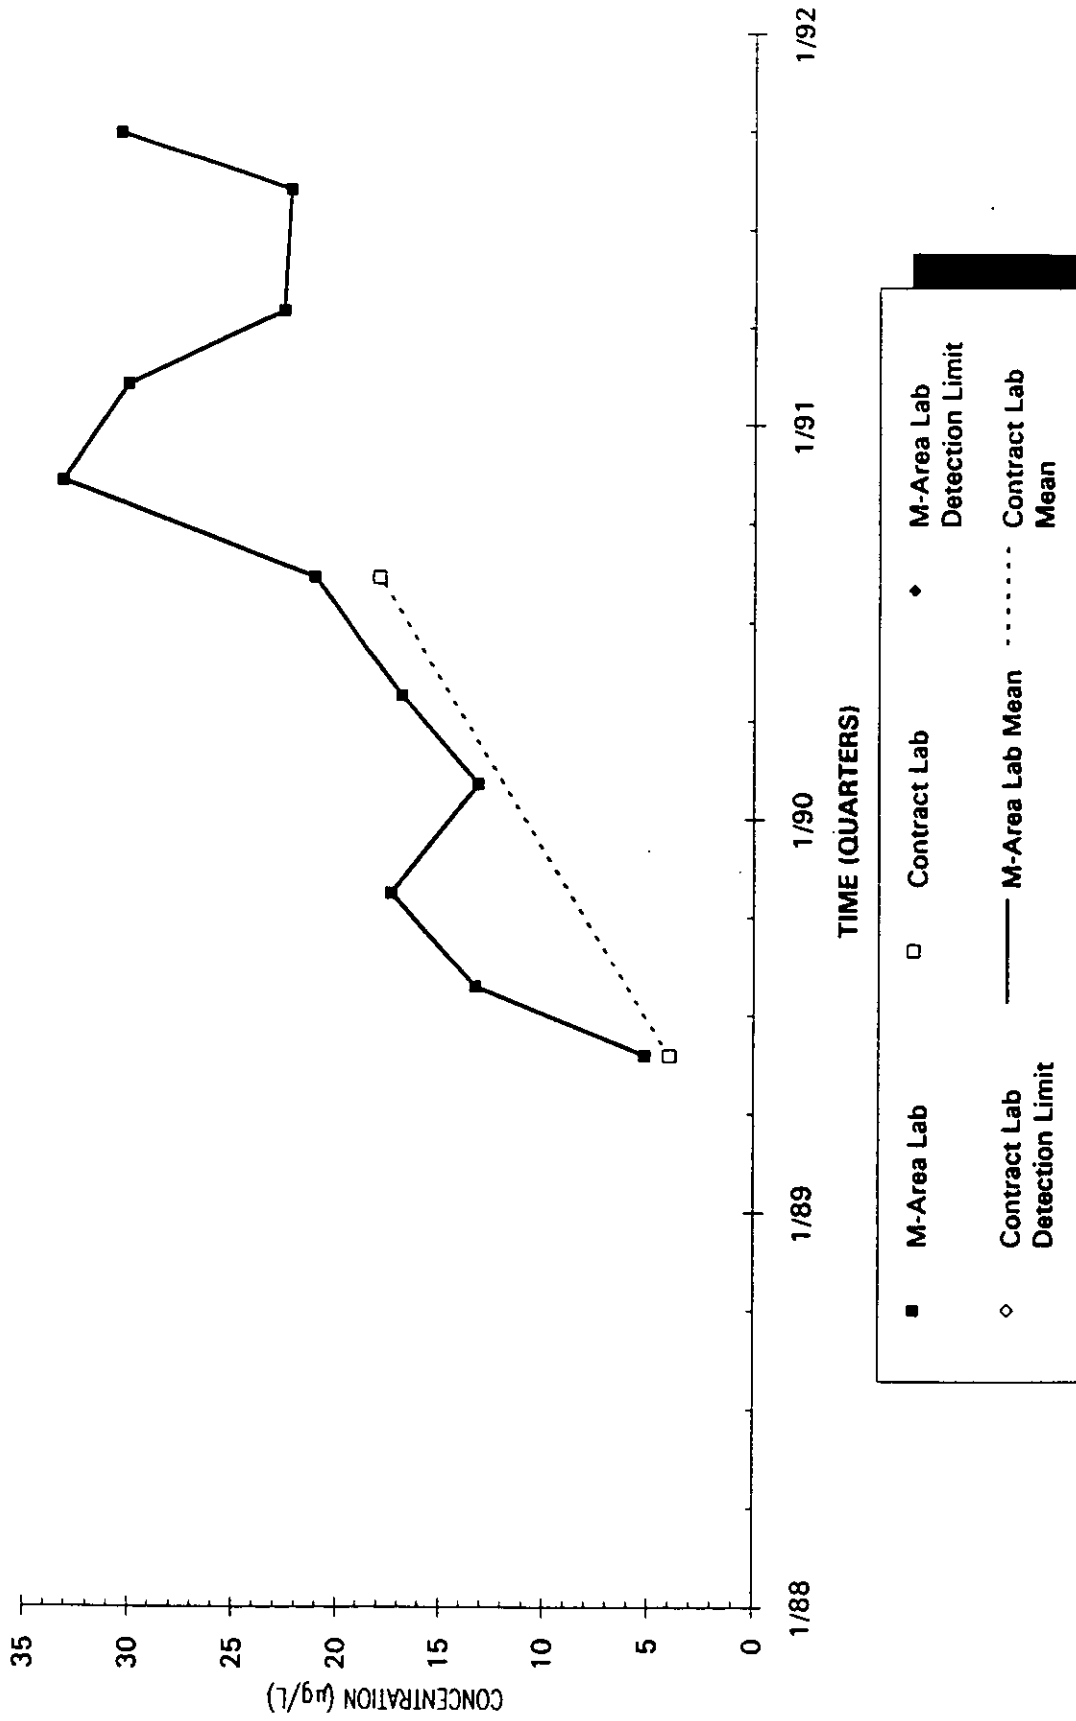

Time Series Plot of Trichloroethylene Concentrations Well MSB 85C

- M-Area Lab
- Contract Lab
- M-Area Lab Detection Limit
- Contract Lab Detection Limit
- M-Area Lab Mean
- - - - - Contract Lab Mean