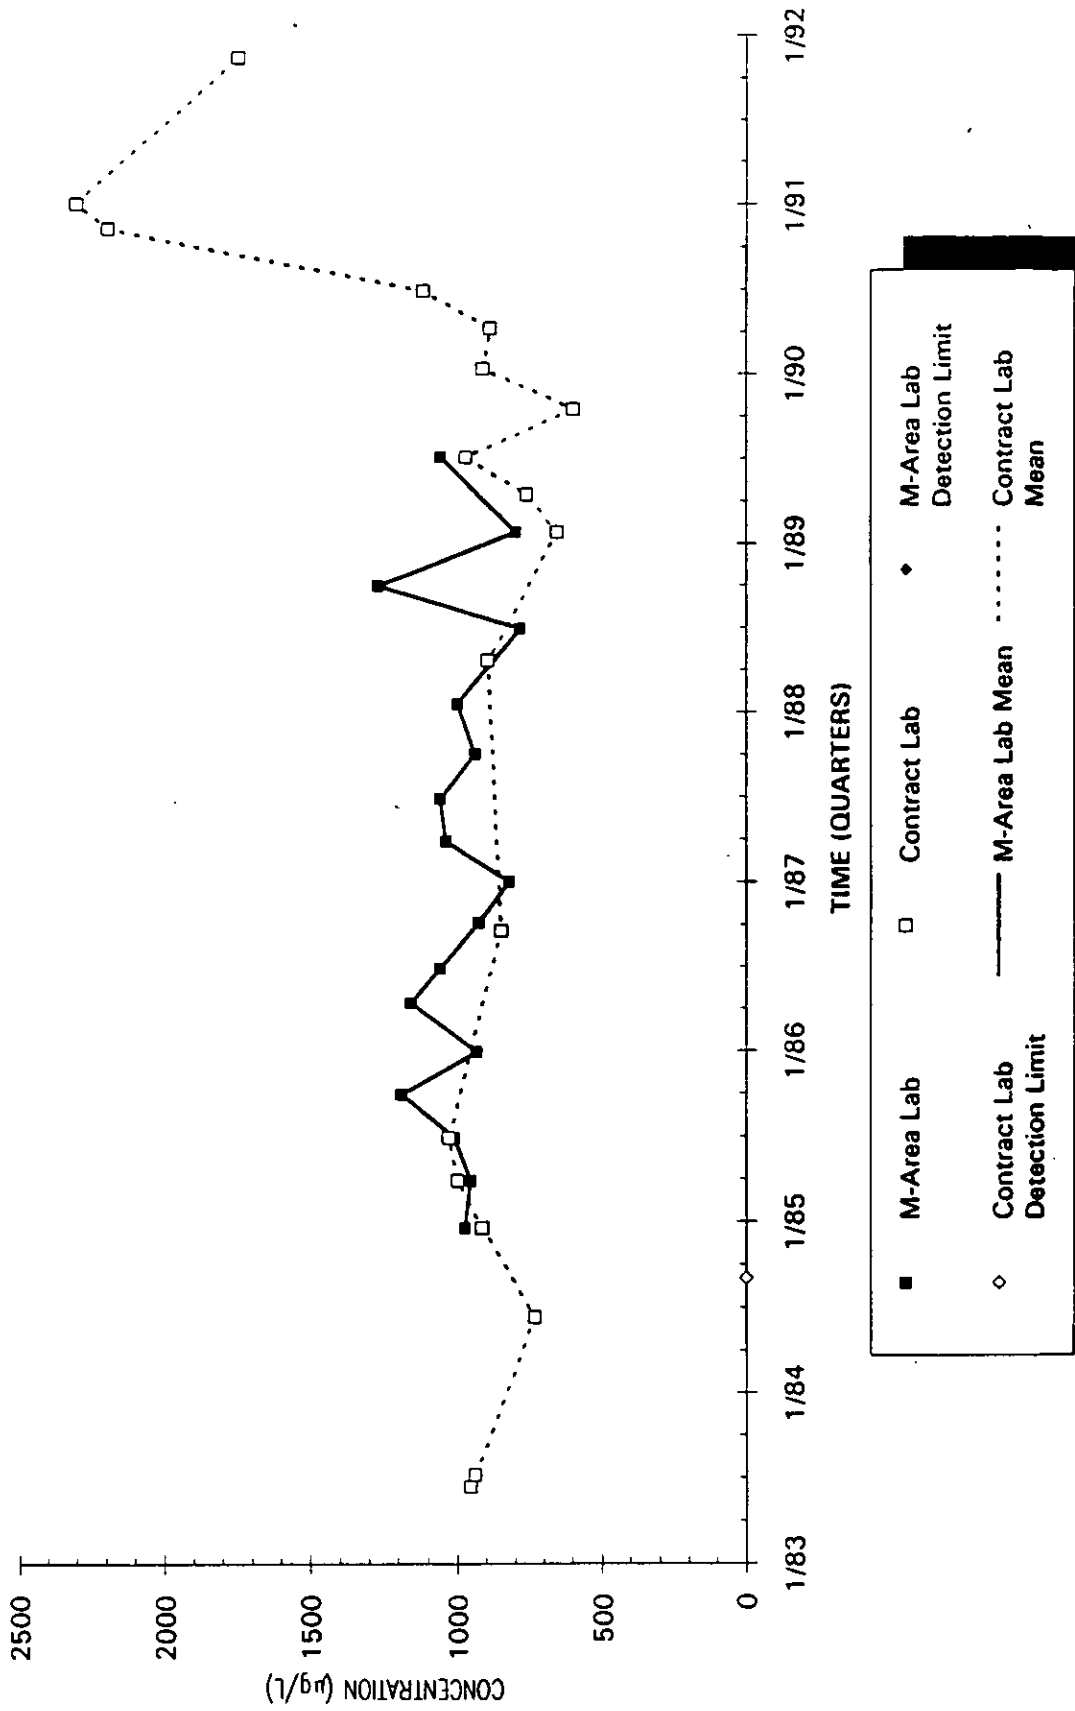

Time Series Plot of Trichloroethylene Concentrations Well MSB 14A