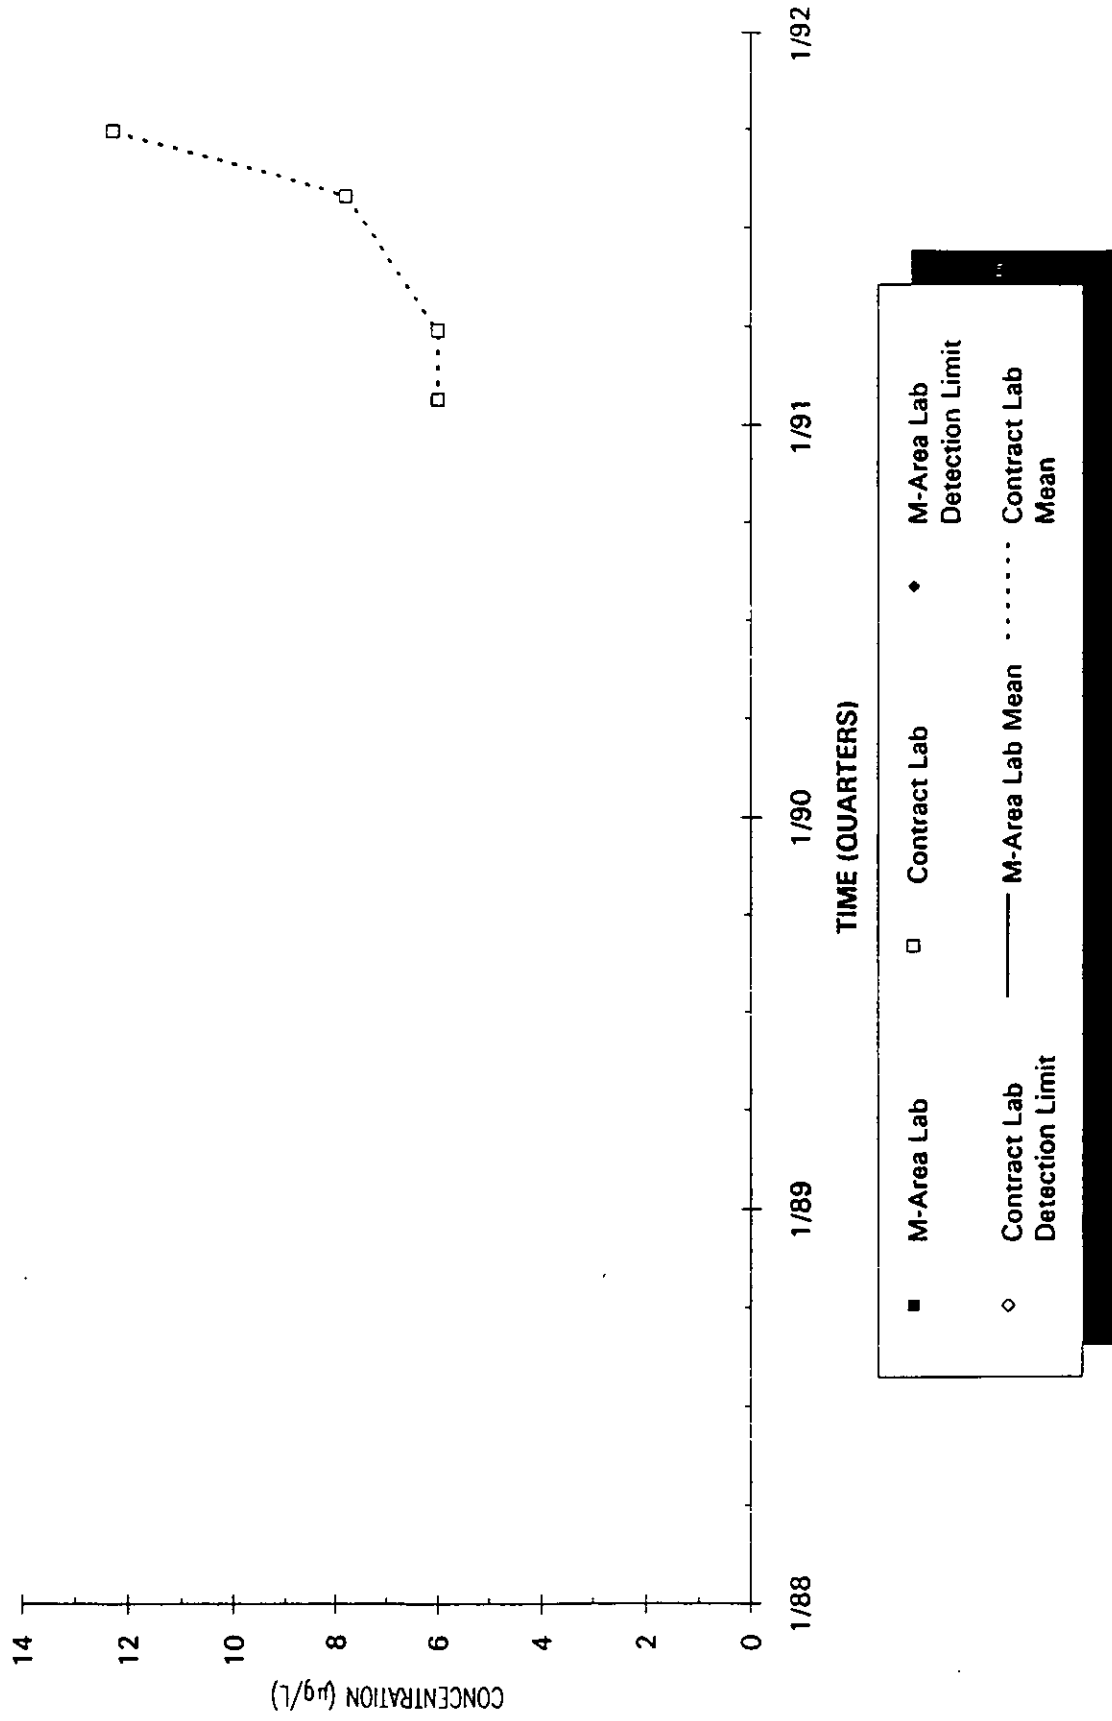

Time Series Plot of Tetrachloroethylene Concentrations Well MSB 6C