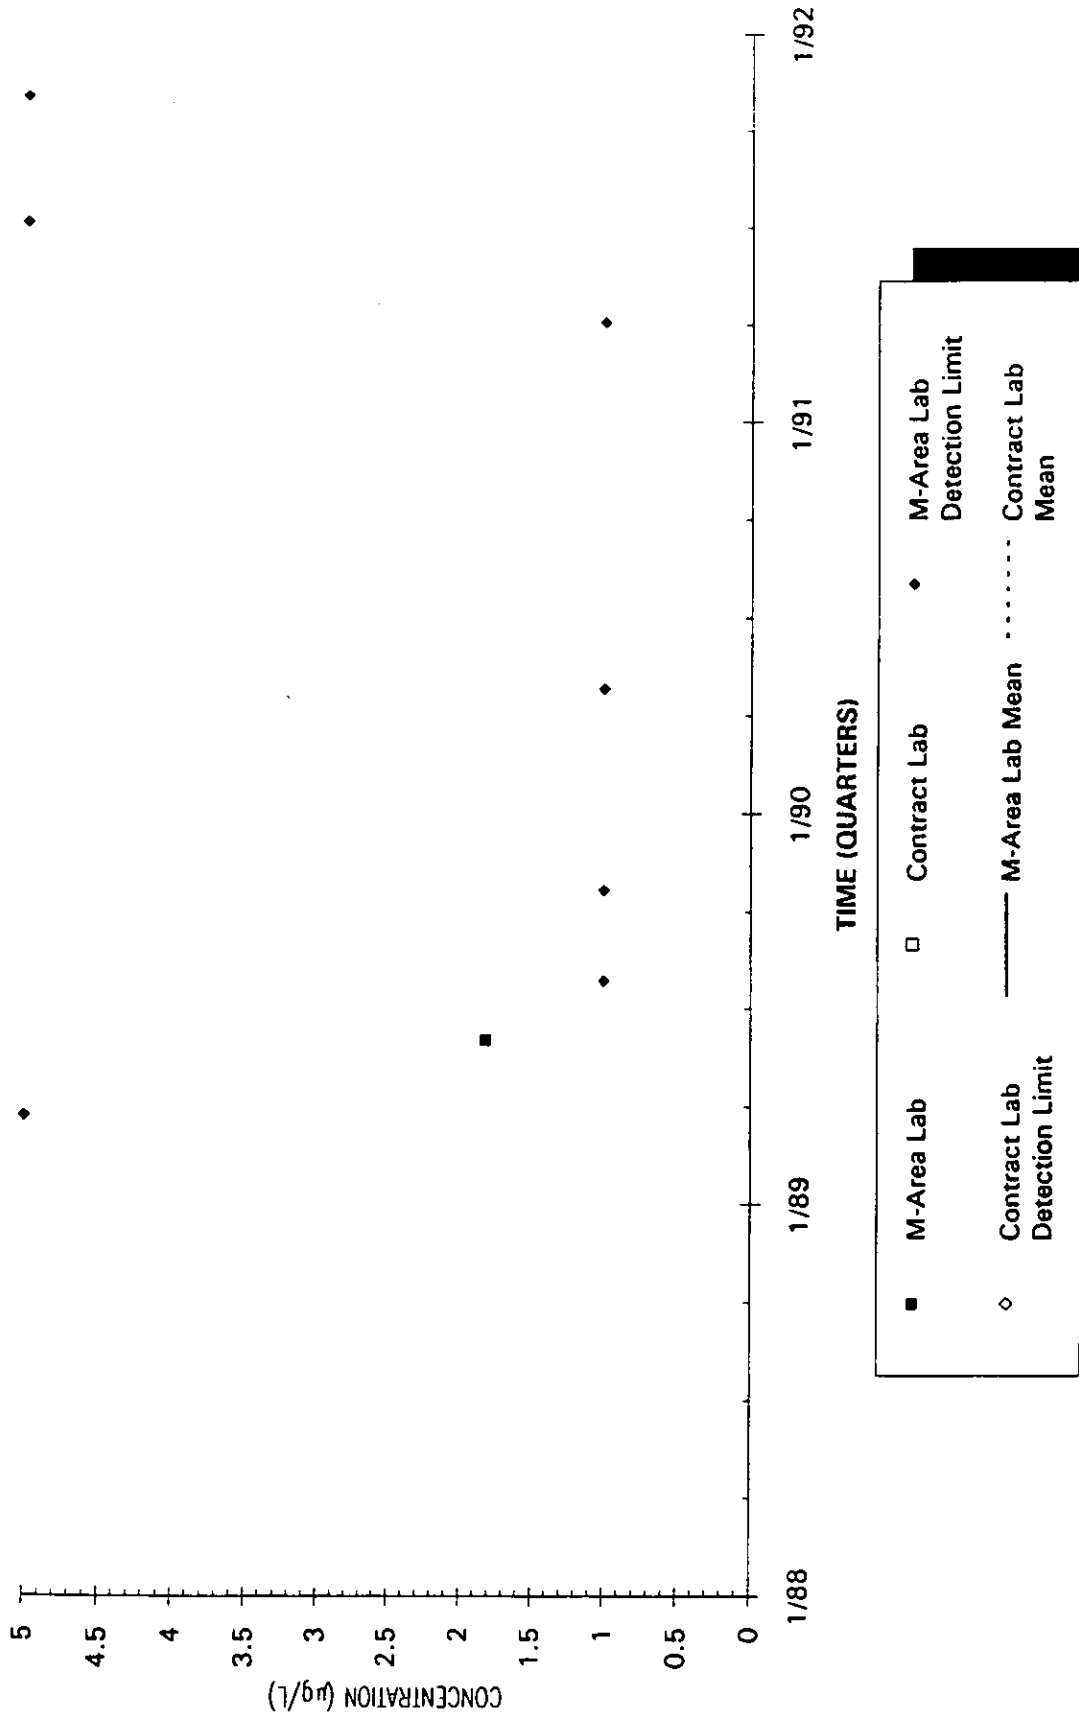

Time Series Plot of Trichloroethylene Concentrations Well MSB 65D