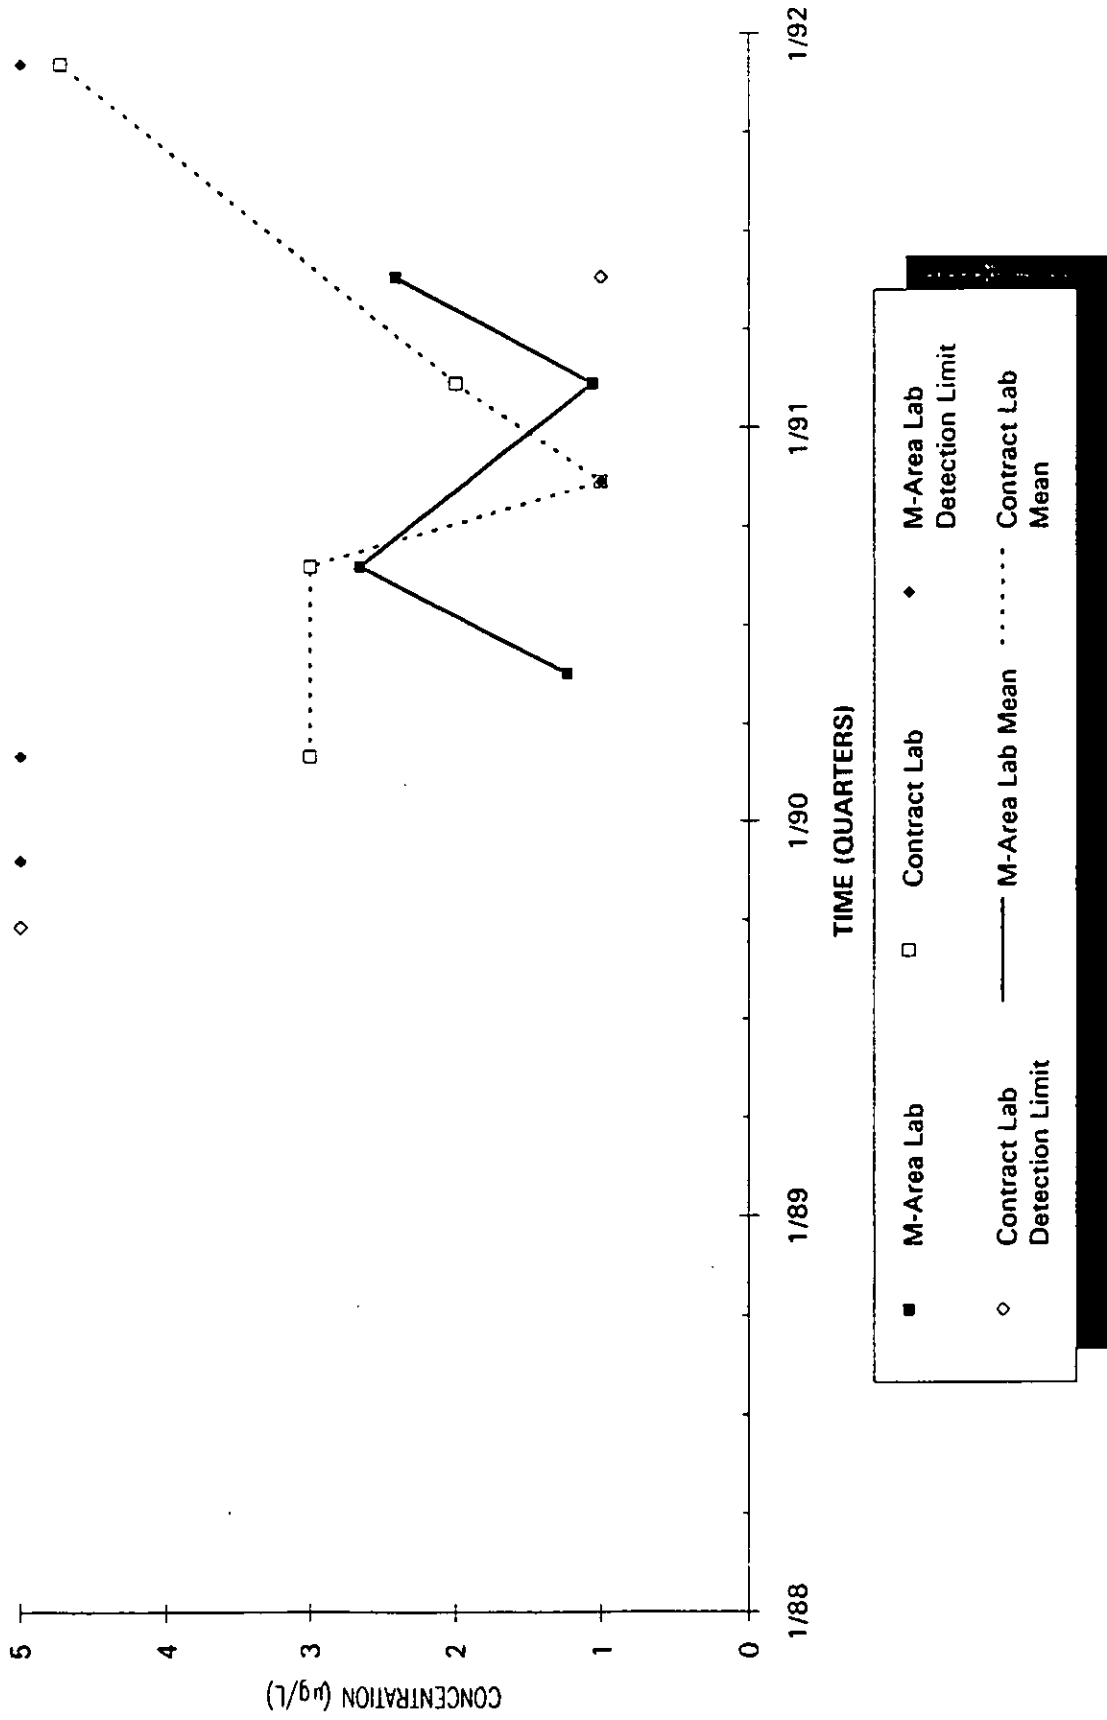

Time Series Plot of Tetrachloroethylene Concentrations Well MCB 7C

■ M-Area Lab
□ Contract Lab
◆ M-Area Lab Detection Limit
◆ Contract Lab Detection Limit
— M-Area Lab Mean
- - - - - Contract Lab Mean