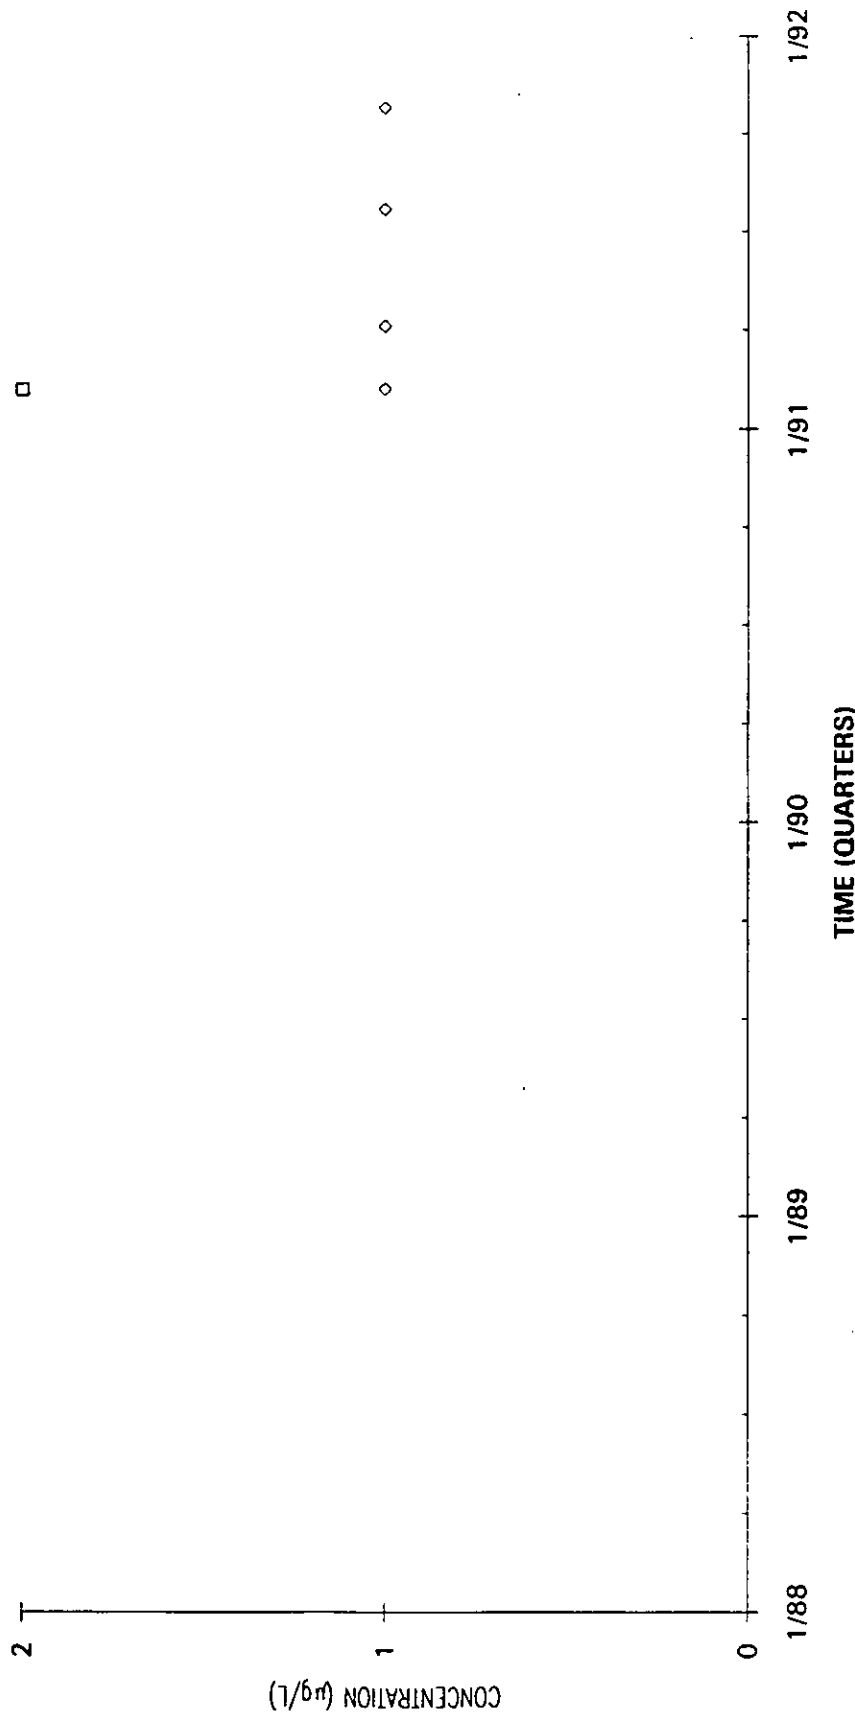

Time Series Plot of Tetrachloroethylene Concentrations Well MSB 77B

 M-Area Lab	 Contract Lab	 M-Area Lab	 Contract Lab	 M-Area Lab	 Contract Lab
 Contract Lab	 M-Area Lab	 M-Area Lab	 Contract Lab	 Contract Lab	 M-Area Lab
 Contract Lab Detection Limit		 M-Area Lab Mean		 Contract Lab Mean