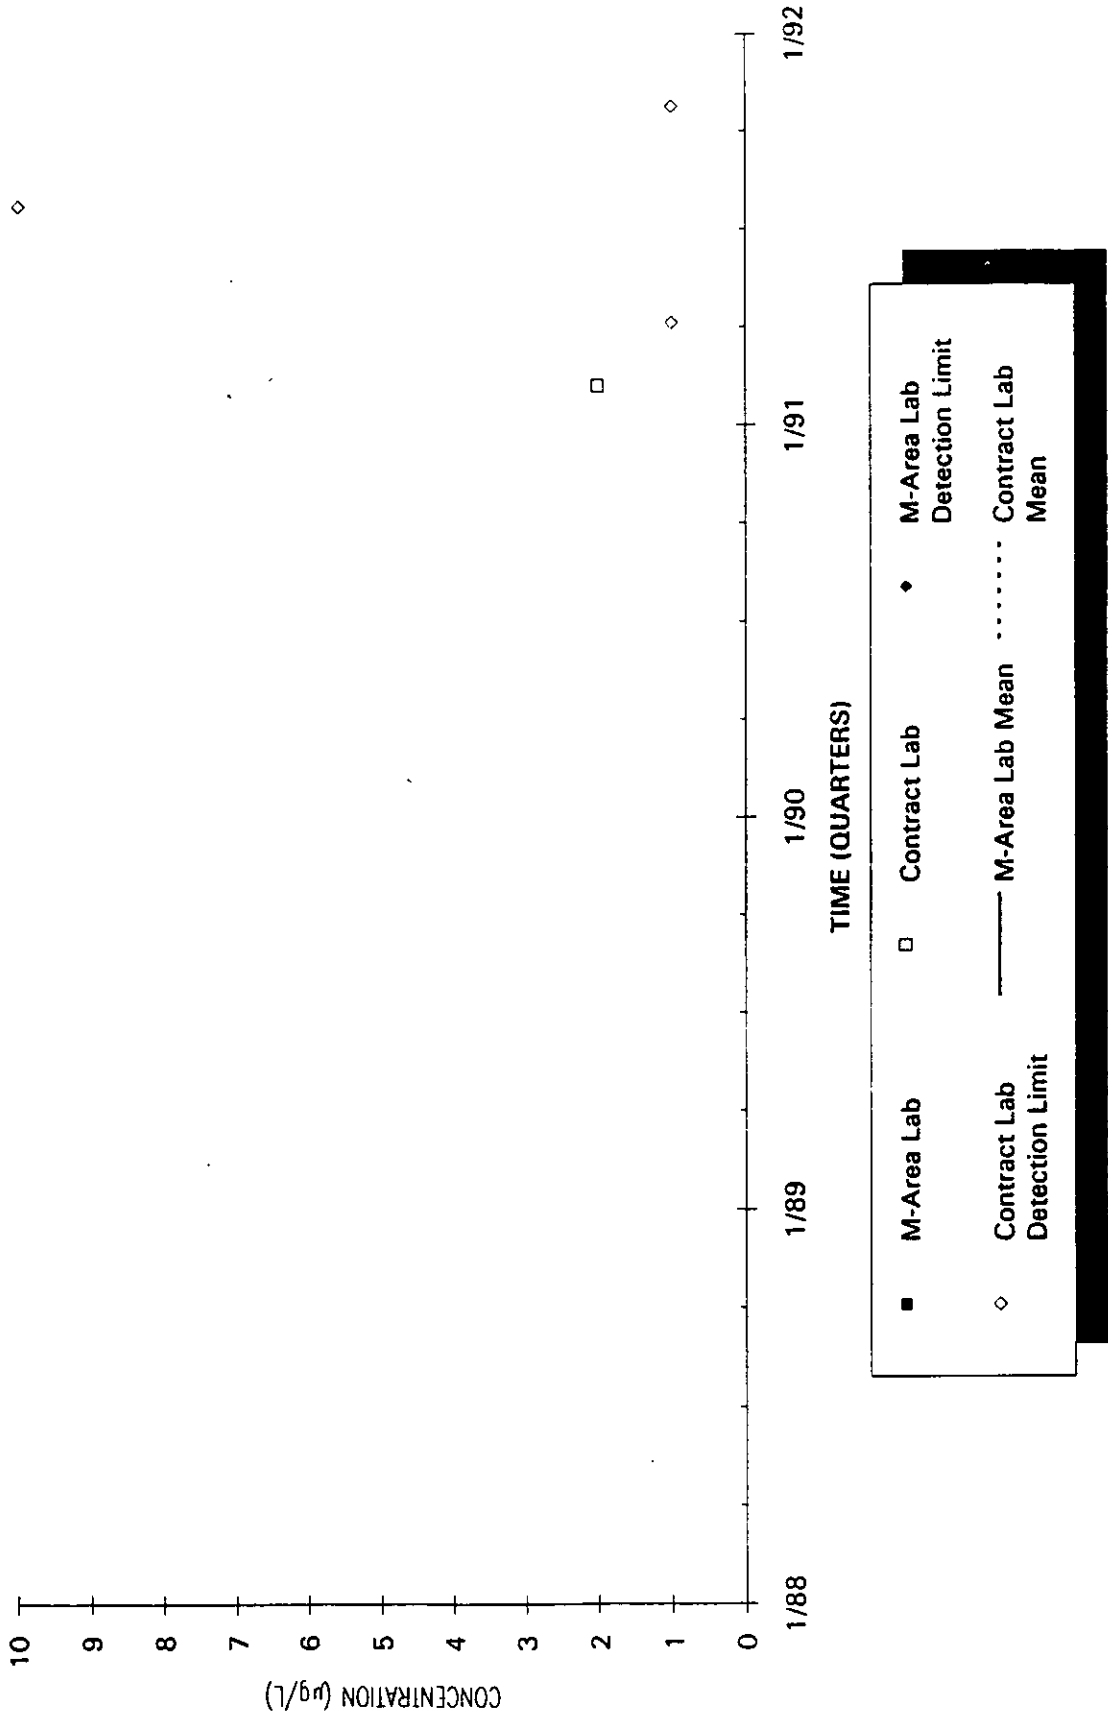

Time Series Plot of Tetrachloroethylene Concentrations Well MSB 77C