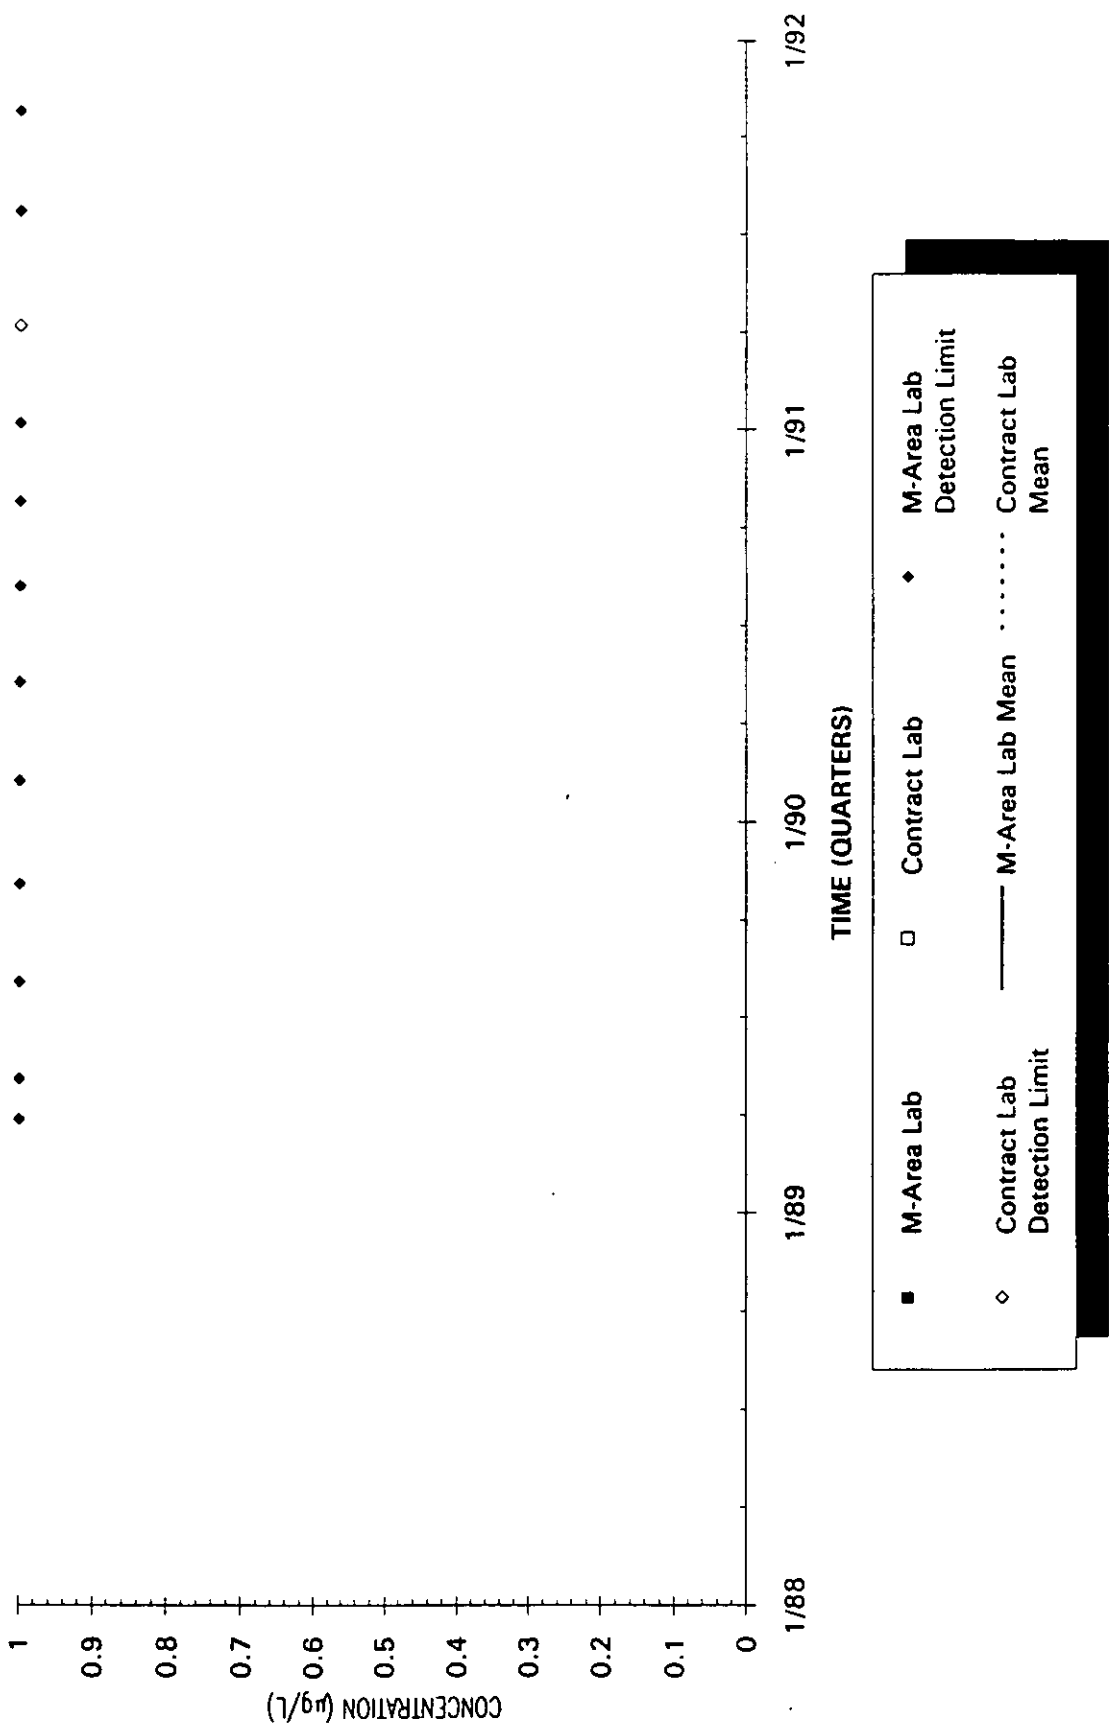

Time Series Plot of Trichloroethylene Concentrations Well MSB 53B

- M-Area Lab
- Contract Lab
- M-Area Lab Detection Limit
- Contract Lab Detection Limit
- M-Area Lab Mean
- ..... Contract Lab Mean