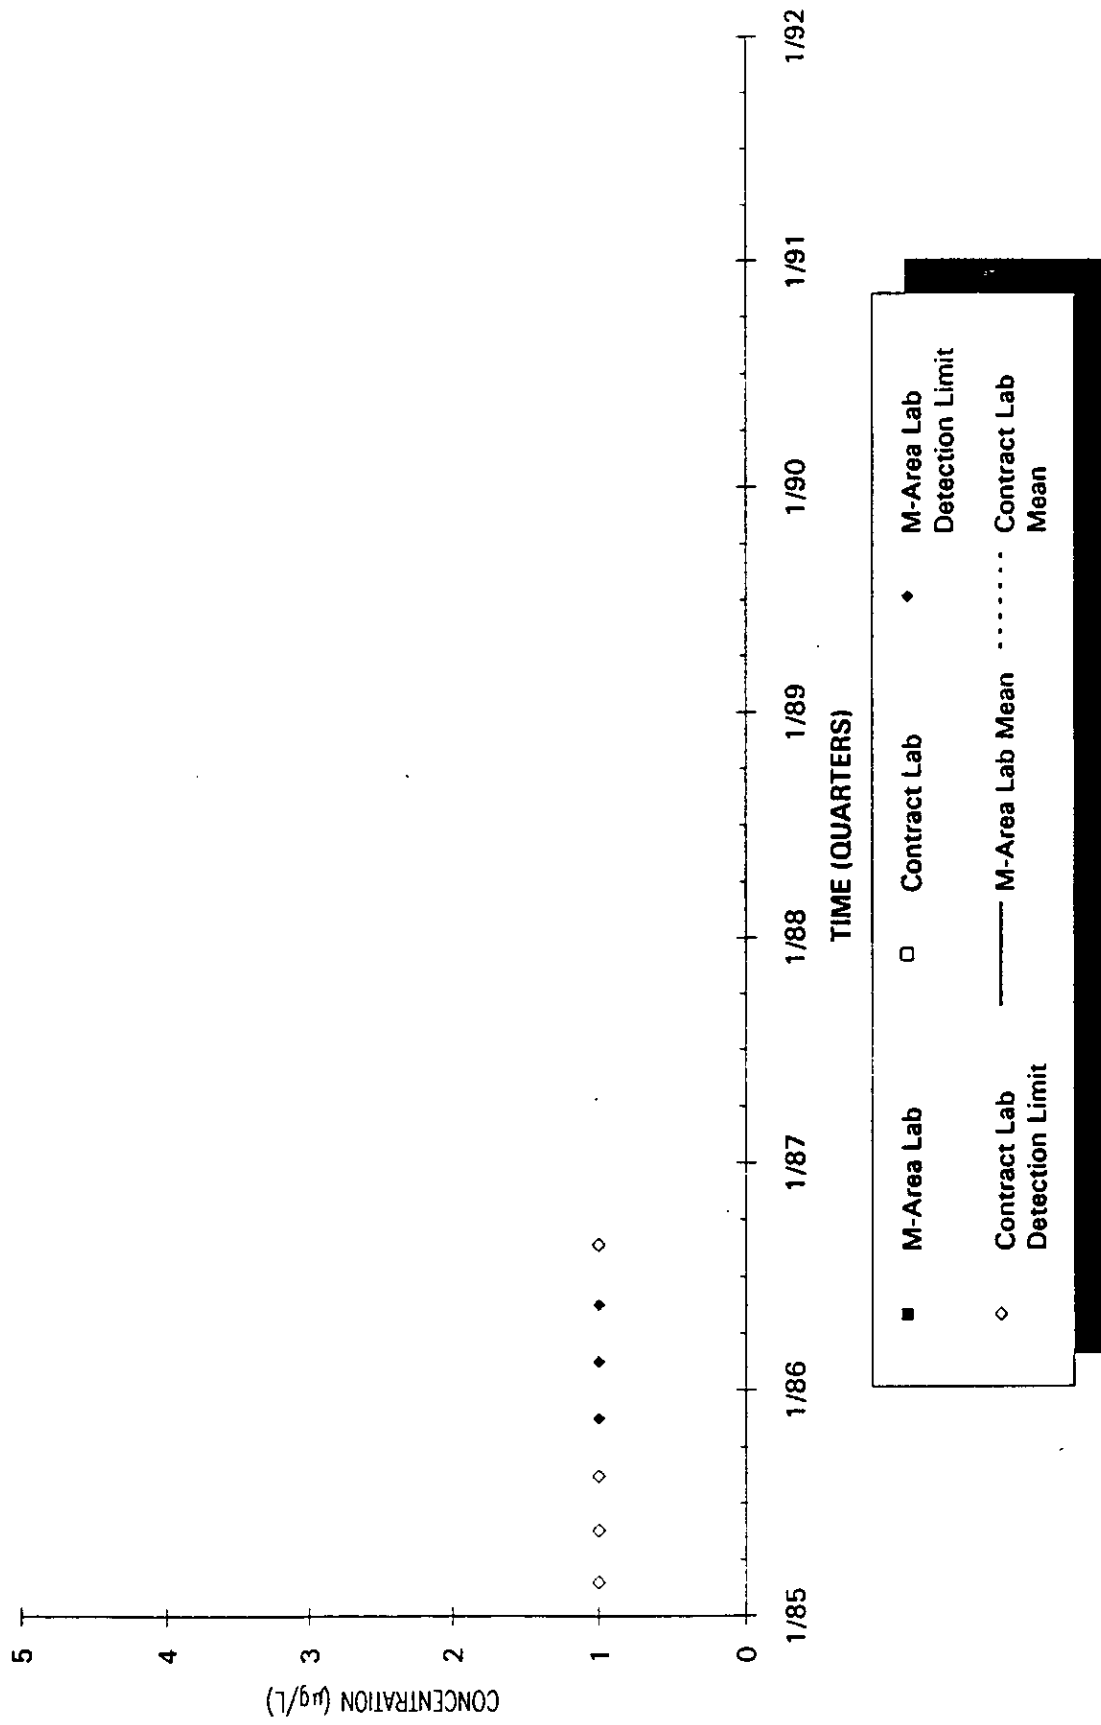

Time Series Plot of Tetrachloroethylene Concentrations Well SRW 3C