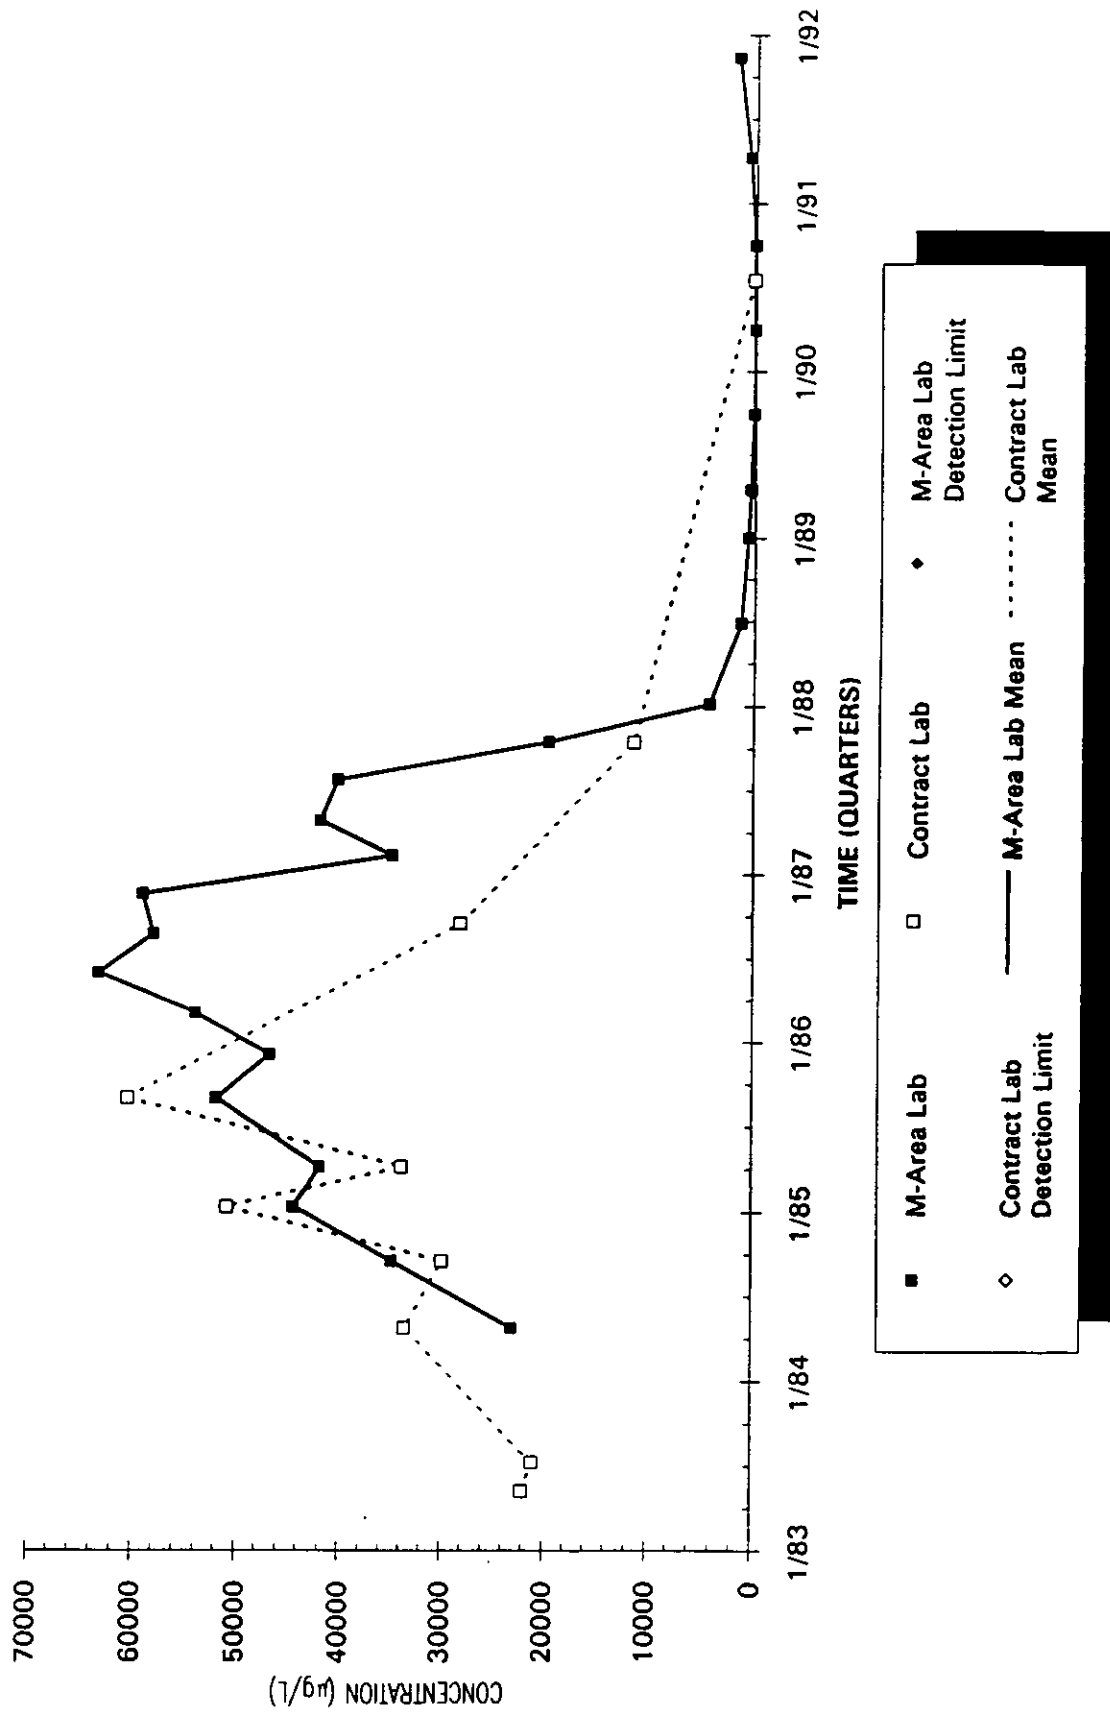

Time Series Plot of Trichloroethylene Concentrations Well MSB 26A