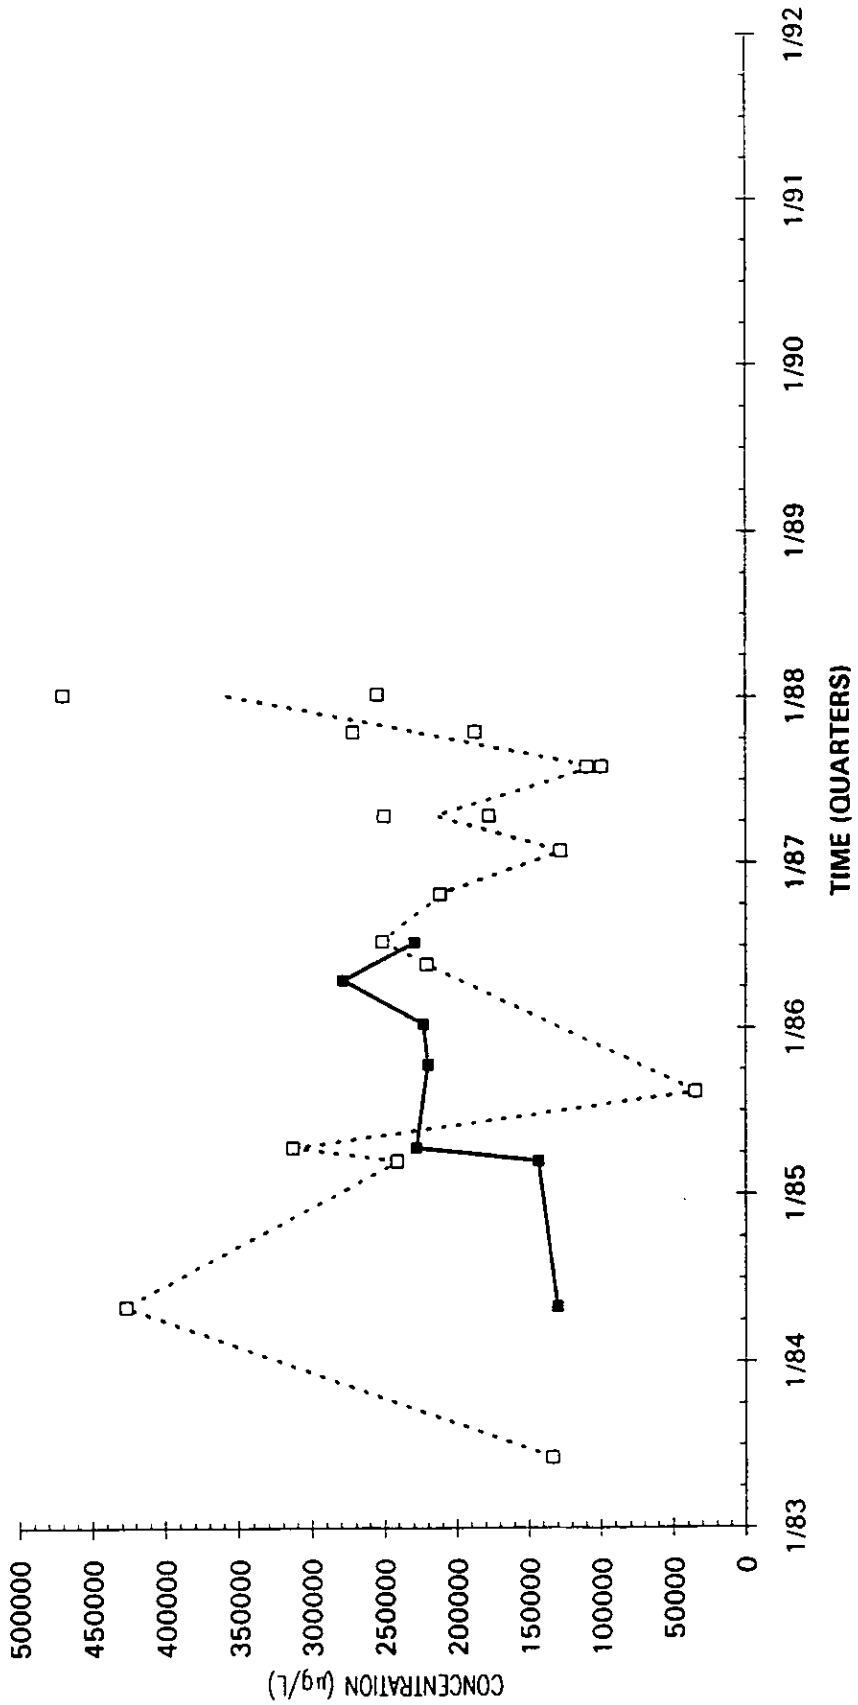

Time Series Plot of Tetrachloroethylene Concentrations Well MSB 3A

- M-Area Lab
- Contract Lab
- M-Area Lab Detection Limit
- Contract Lab Detection Limit
- M-Area Lab Mean
- ..... Contract Lab Mean