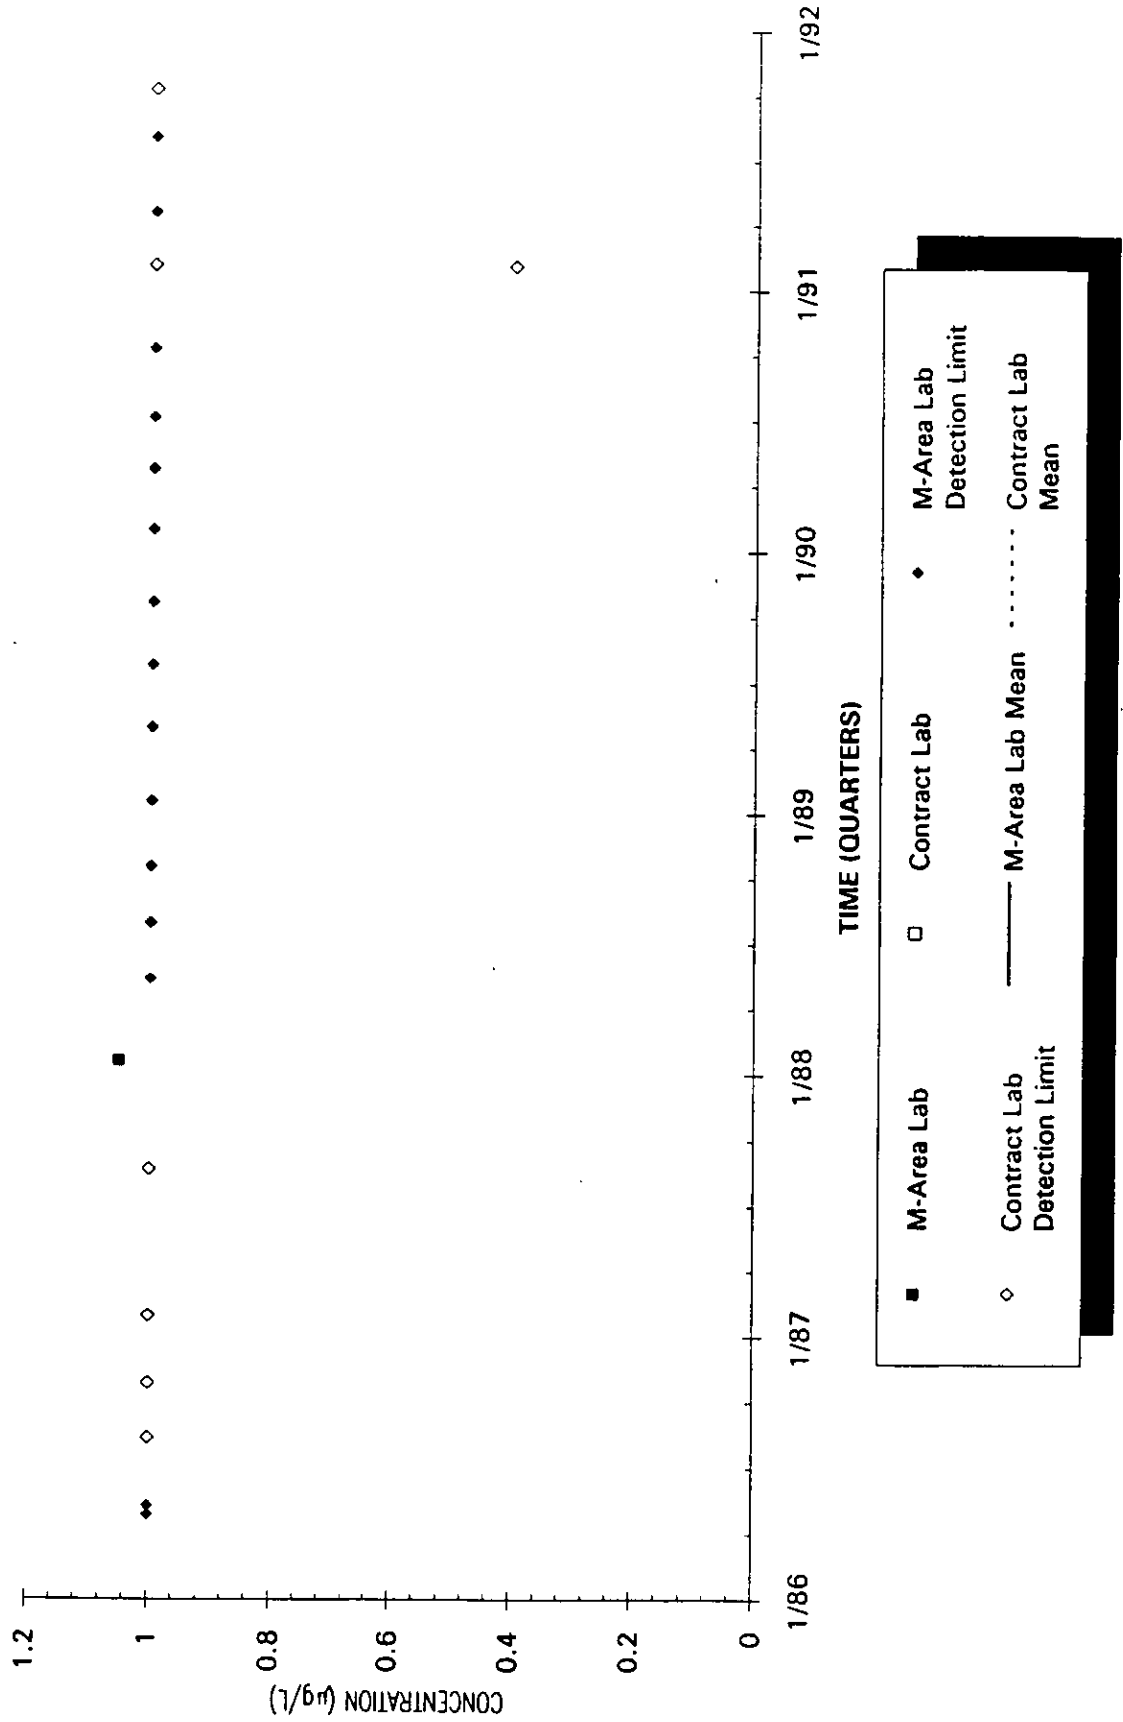

Time Series Plot of Trichloroethylene Concentrations Well MSB 56D