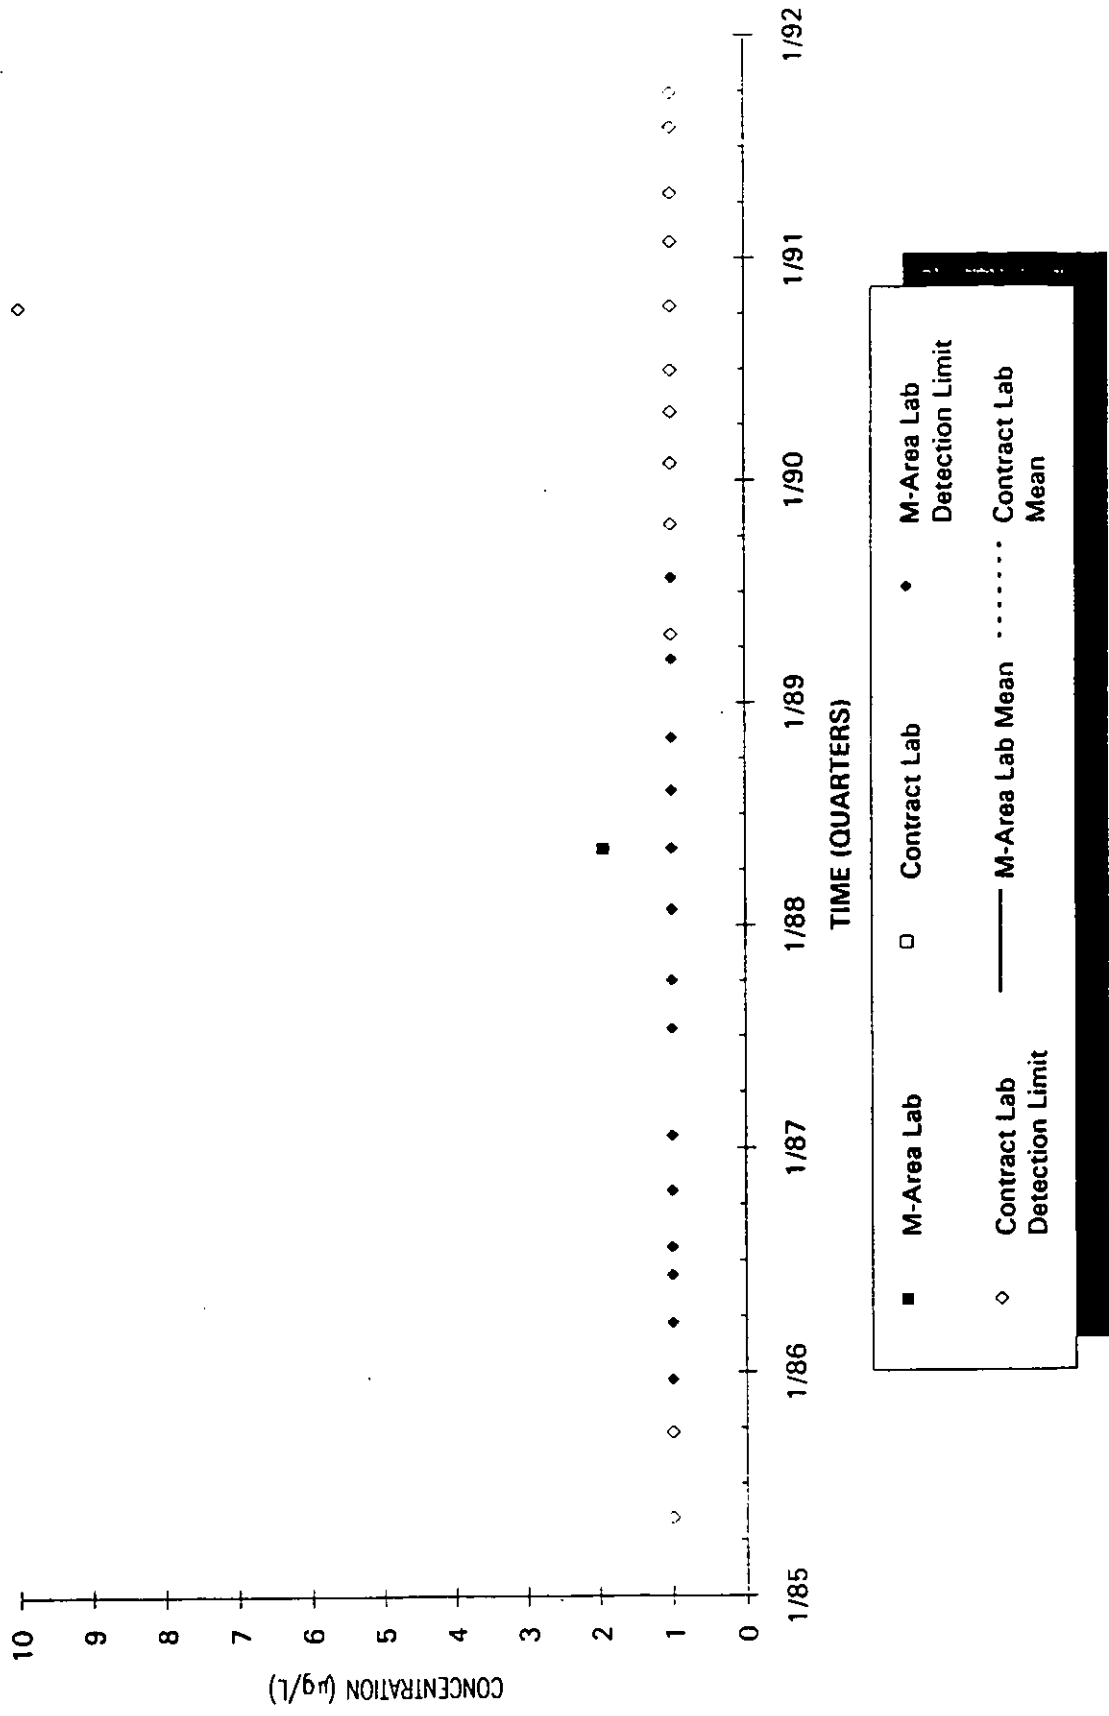

Time Series Plot of Tetrachloroethylene Concentrations Well MSB 29A