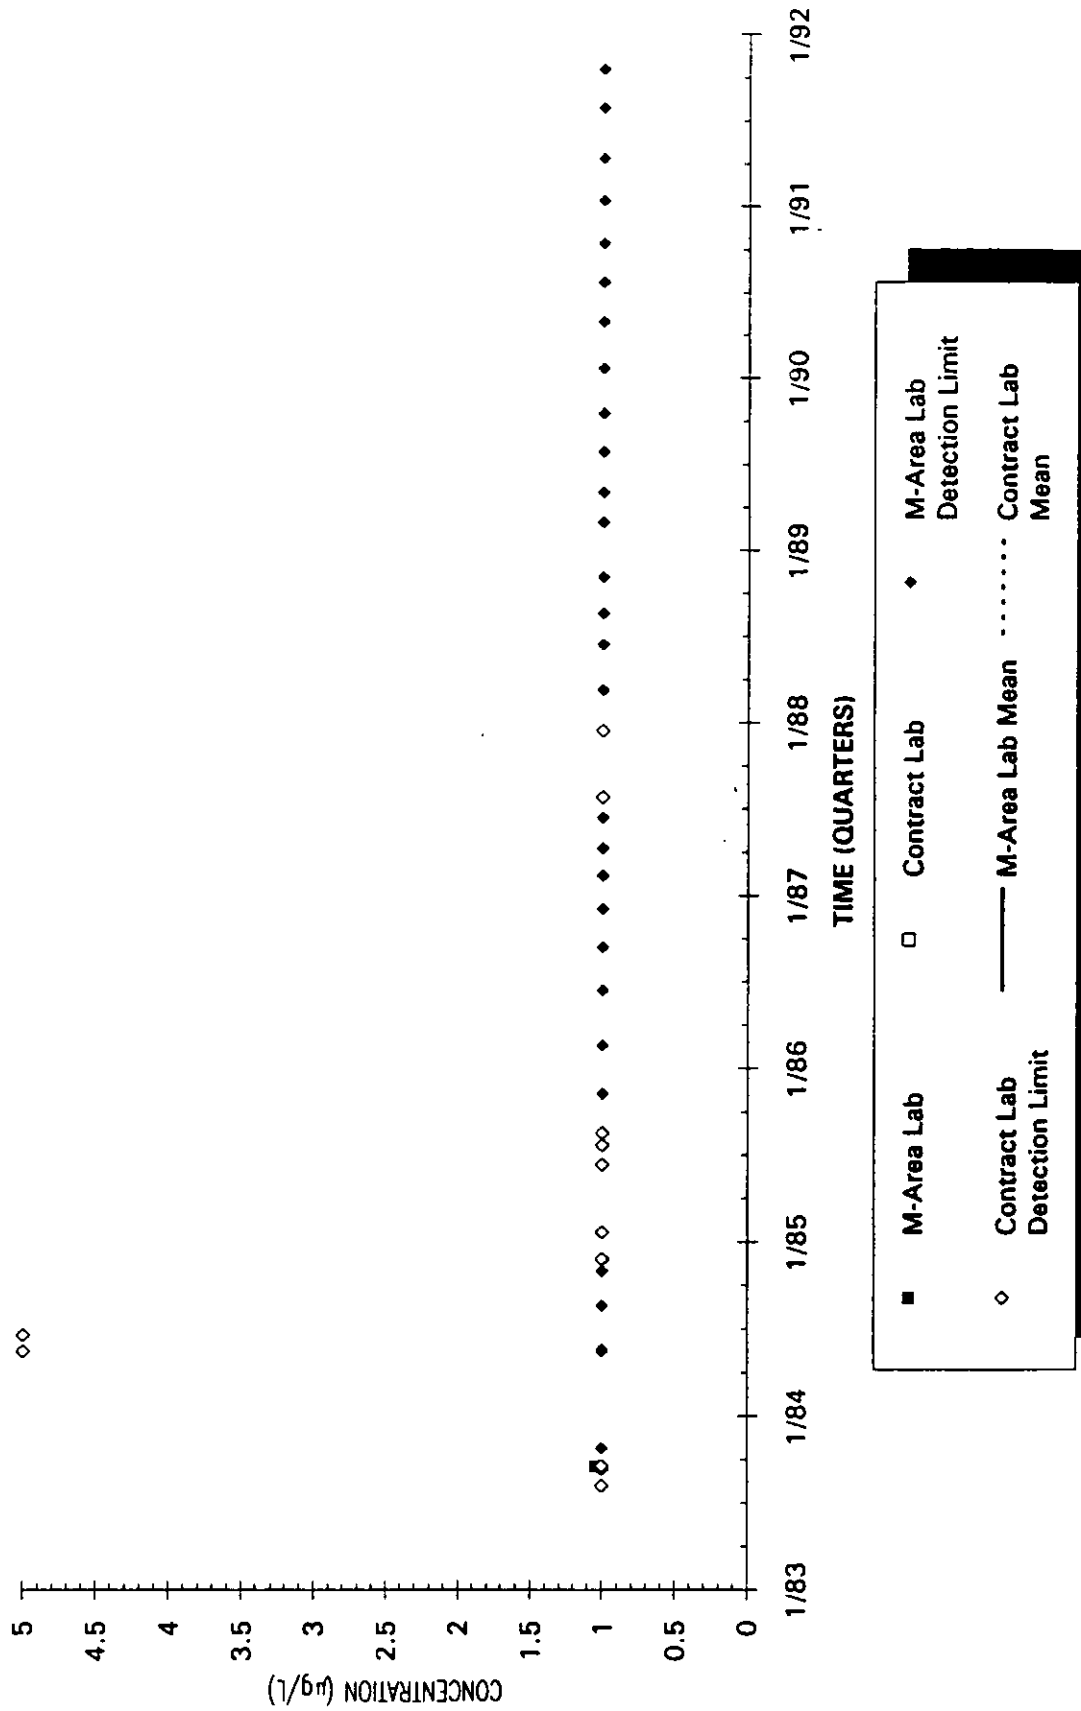

Time Series Plot of Trichloroethylene Concentrations Well MSB 34TB

- M-Area Lab
- Contract Lab
- ◆ M-Area Lab Detection Limit
- ◇ Contract Lab Detection Limit
- M-Area Lab Mean
- - - - - Contract Lab Mean