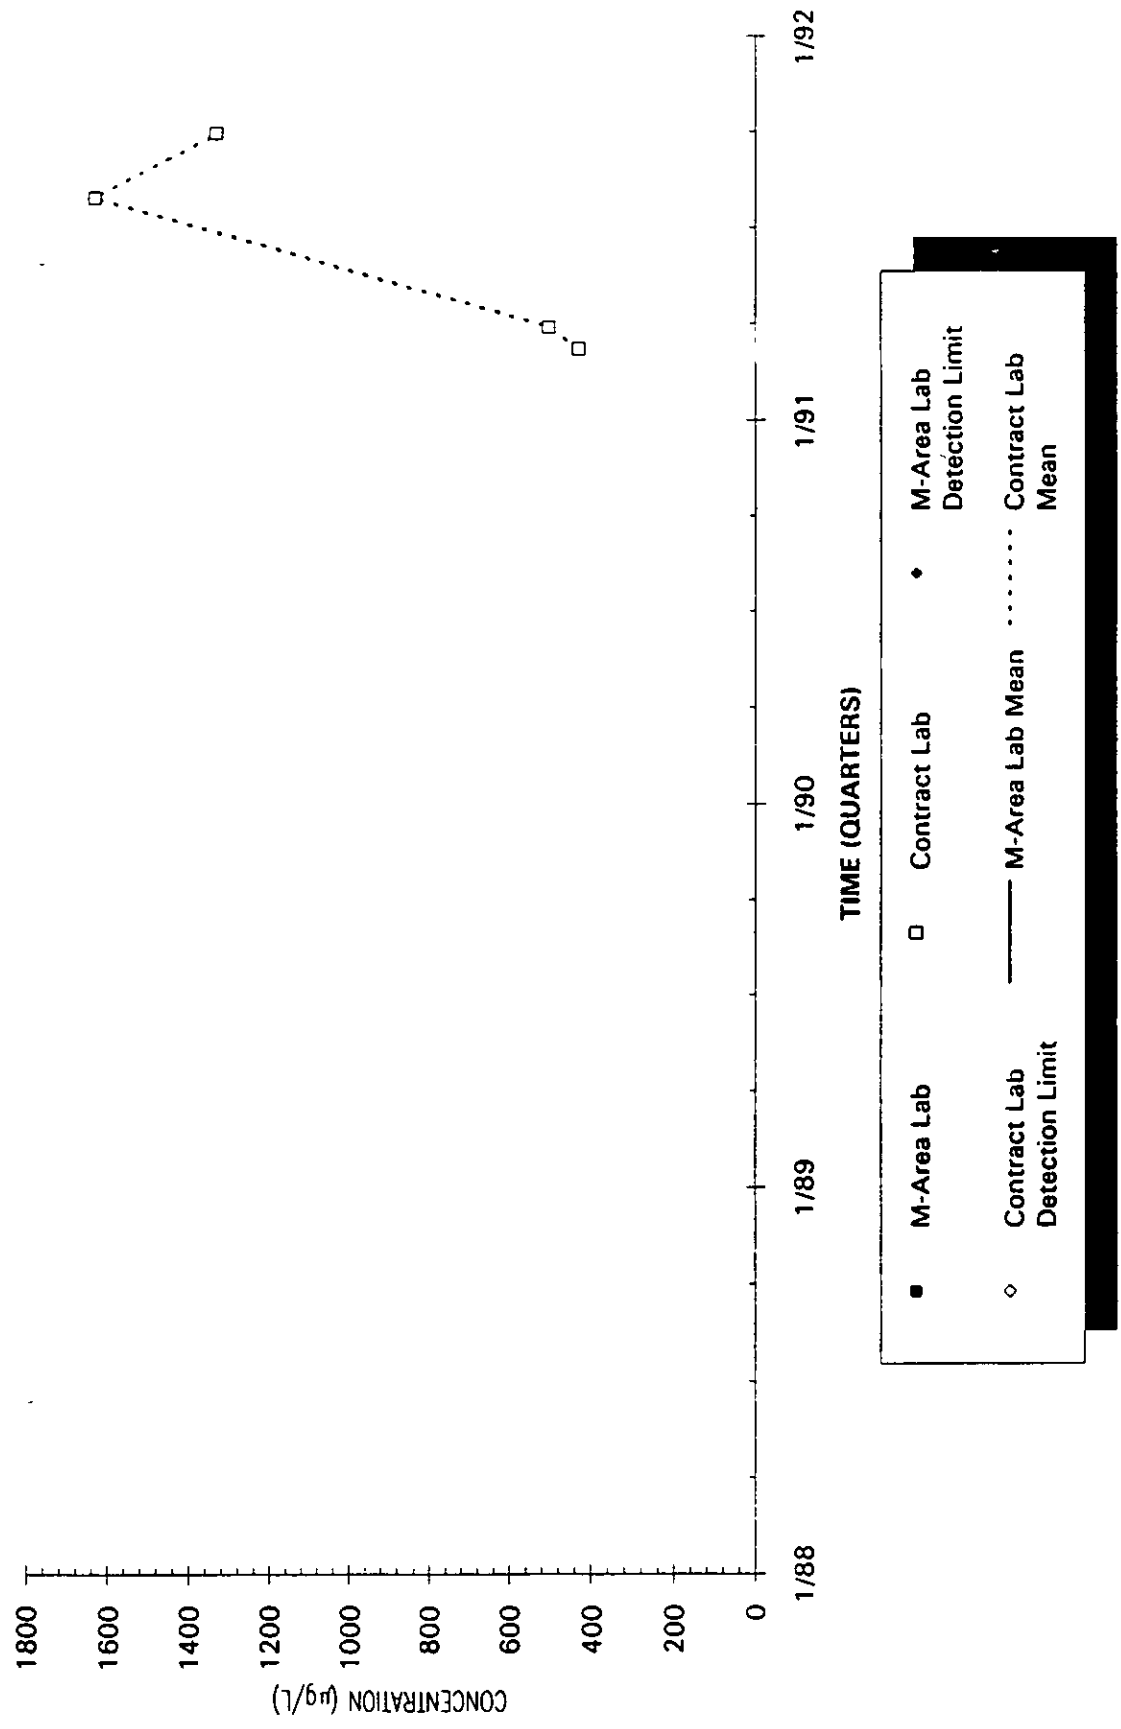

Time Series Plot of Tetrachloroethylene Concentrations Well MSB 2D