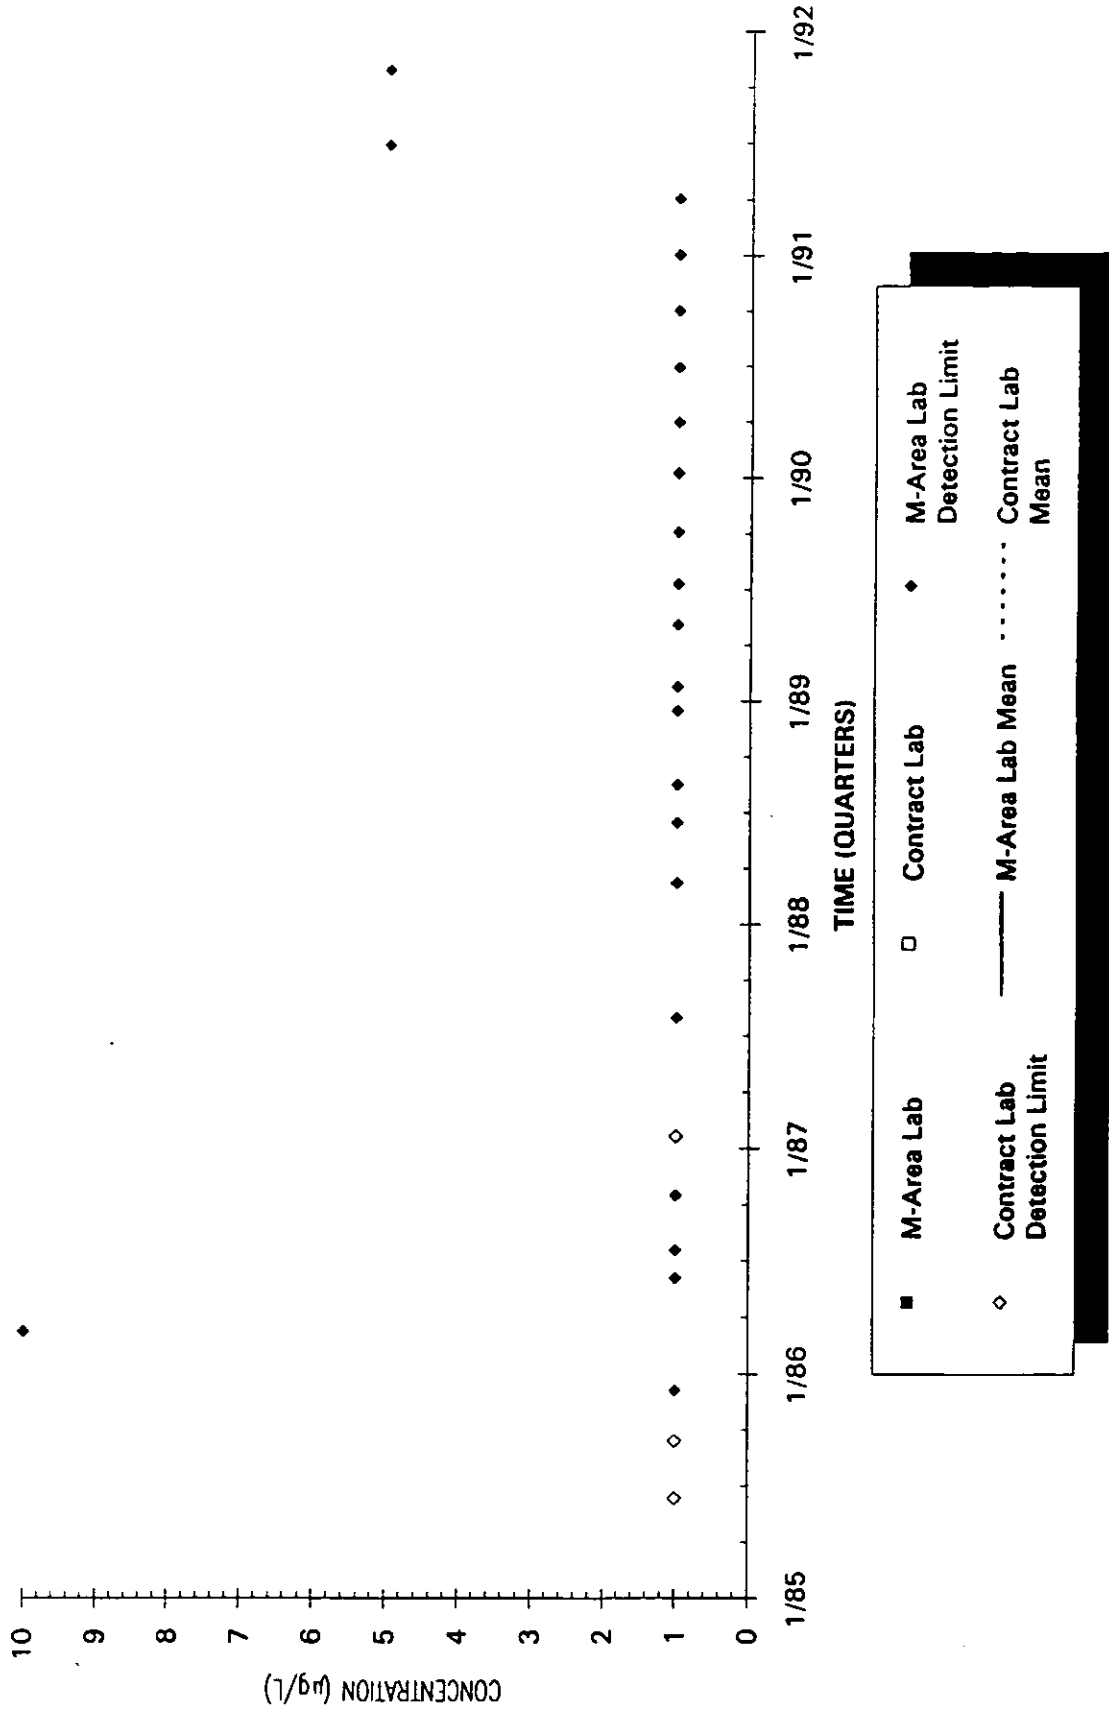

Time Series Plot of Trichloroethylene Concentrations Well MSB 30B