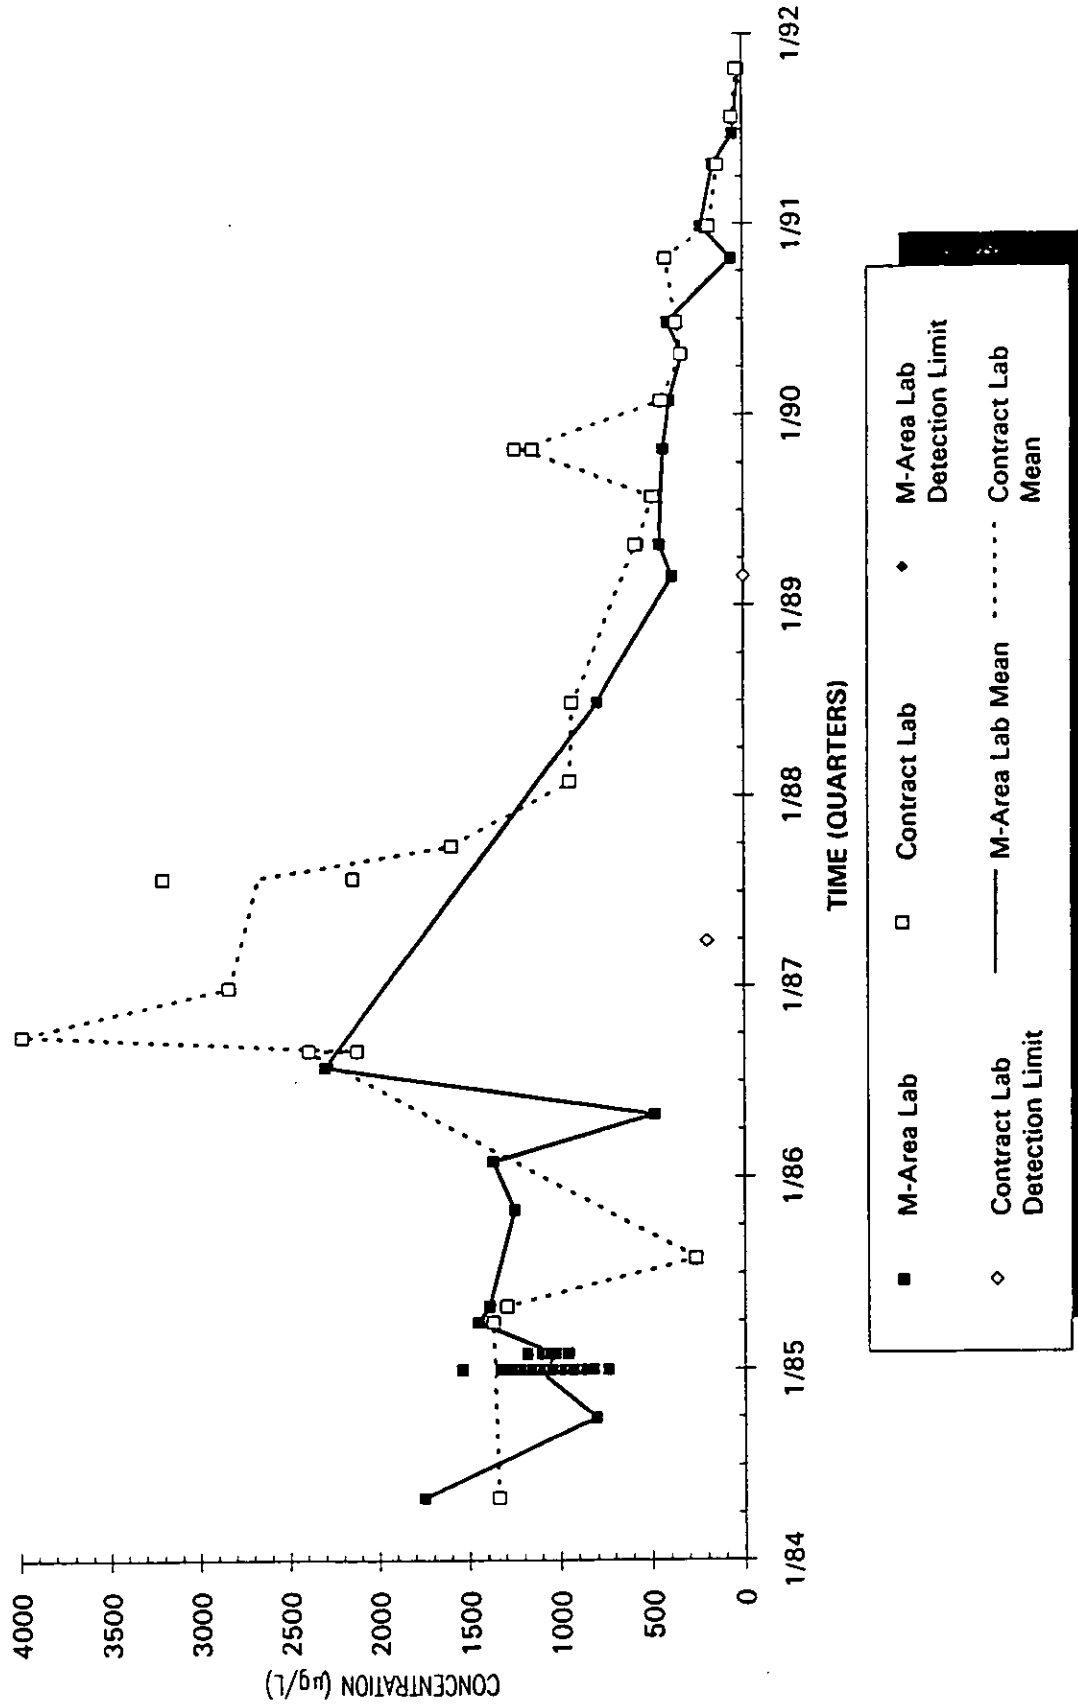

Time Series Plot of Trichloroethylene Concentrations Well ASB 8