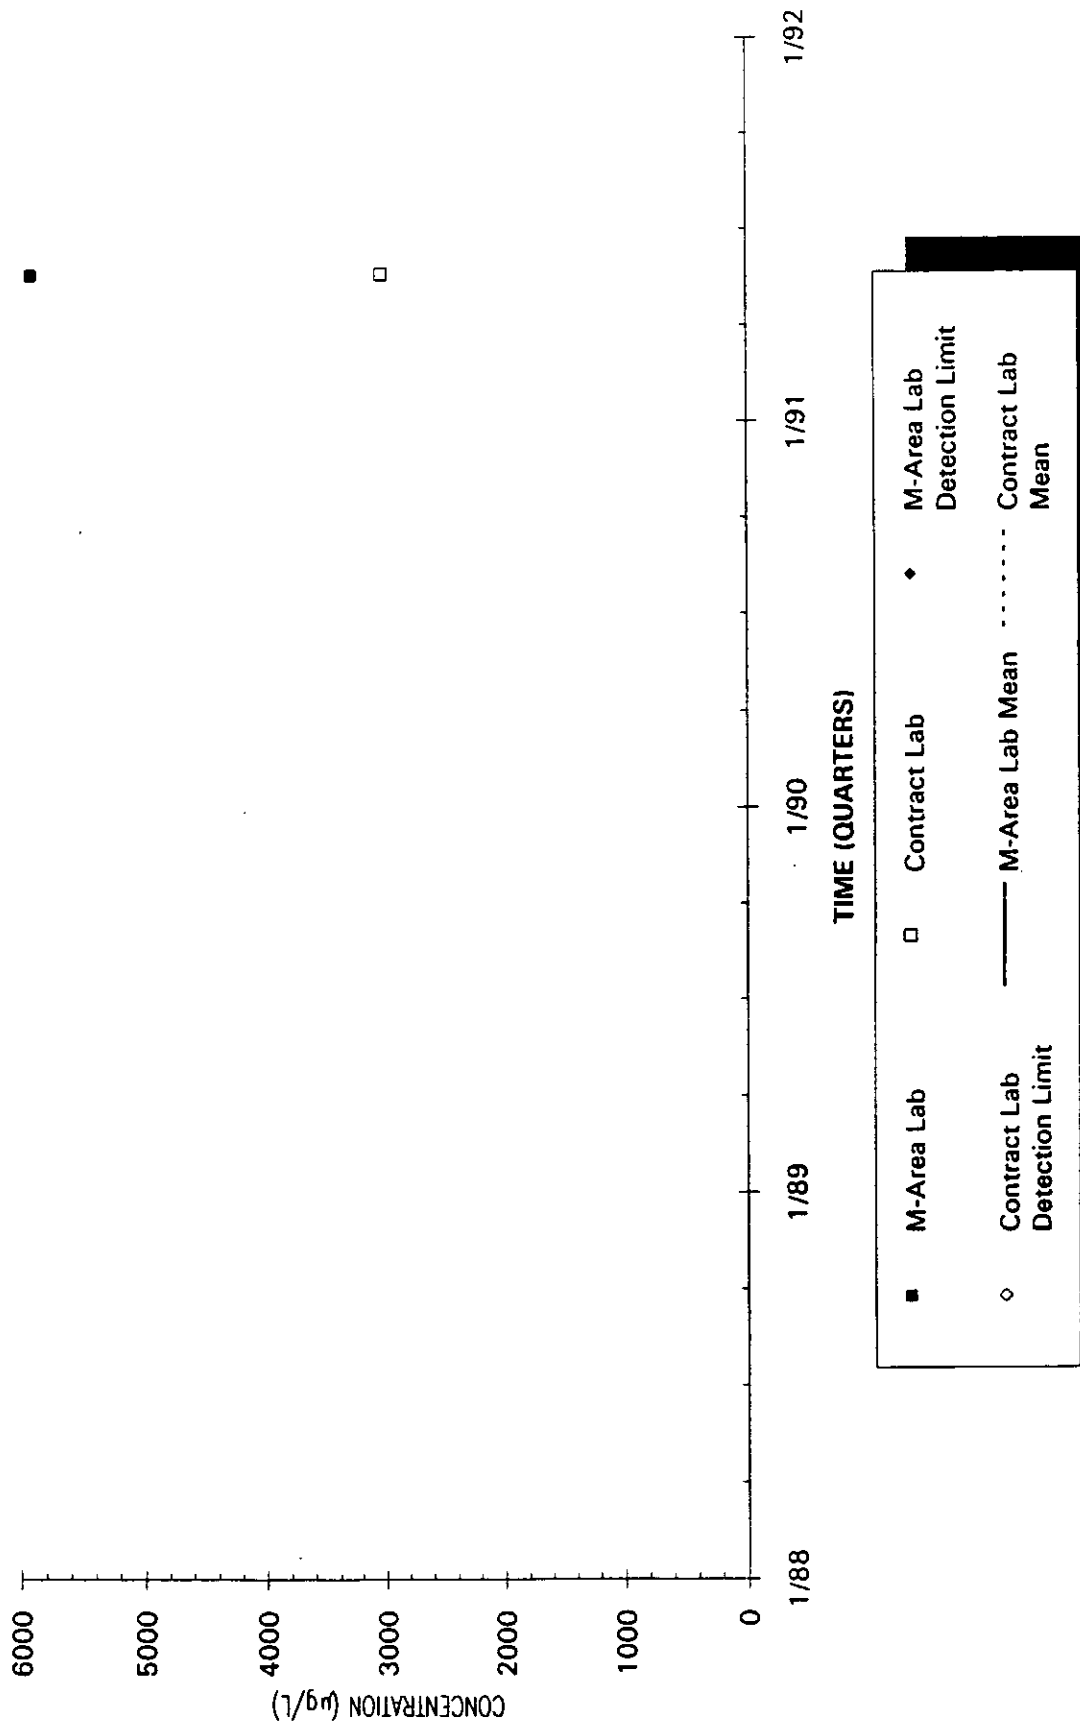

Time Series Plot of Trichloroethylene Concentrations Well RWM 12