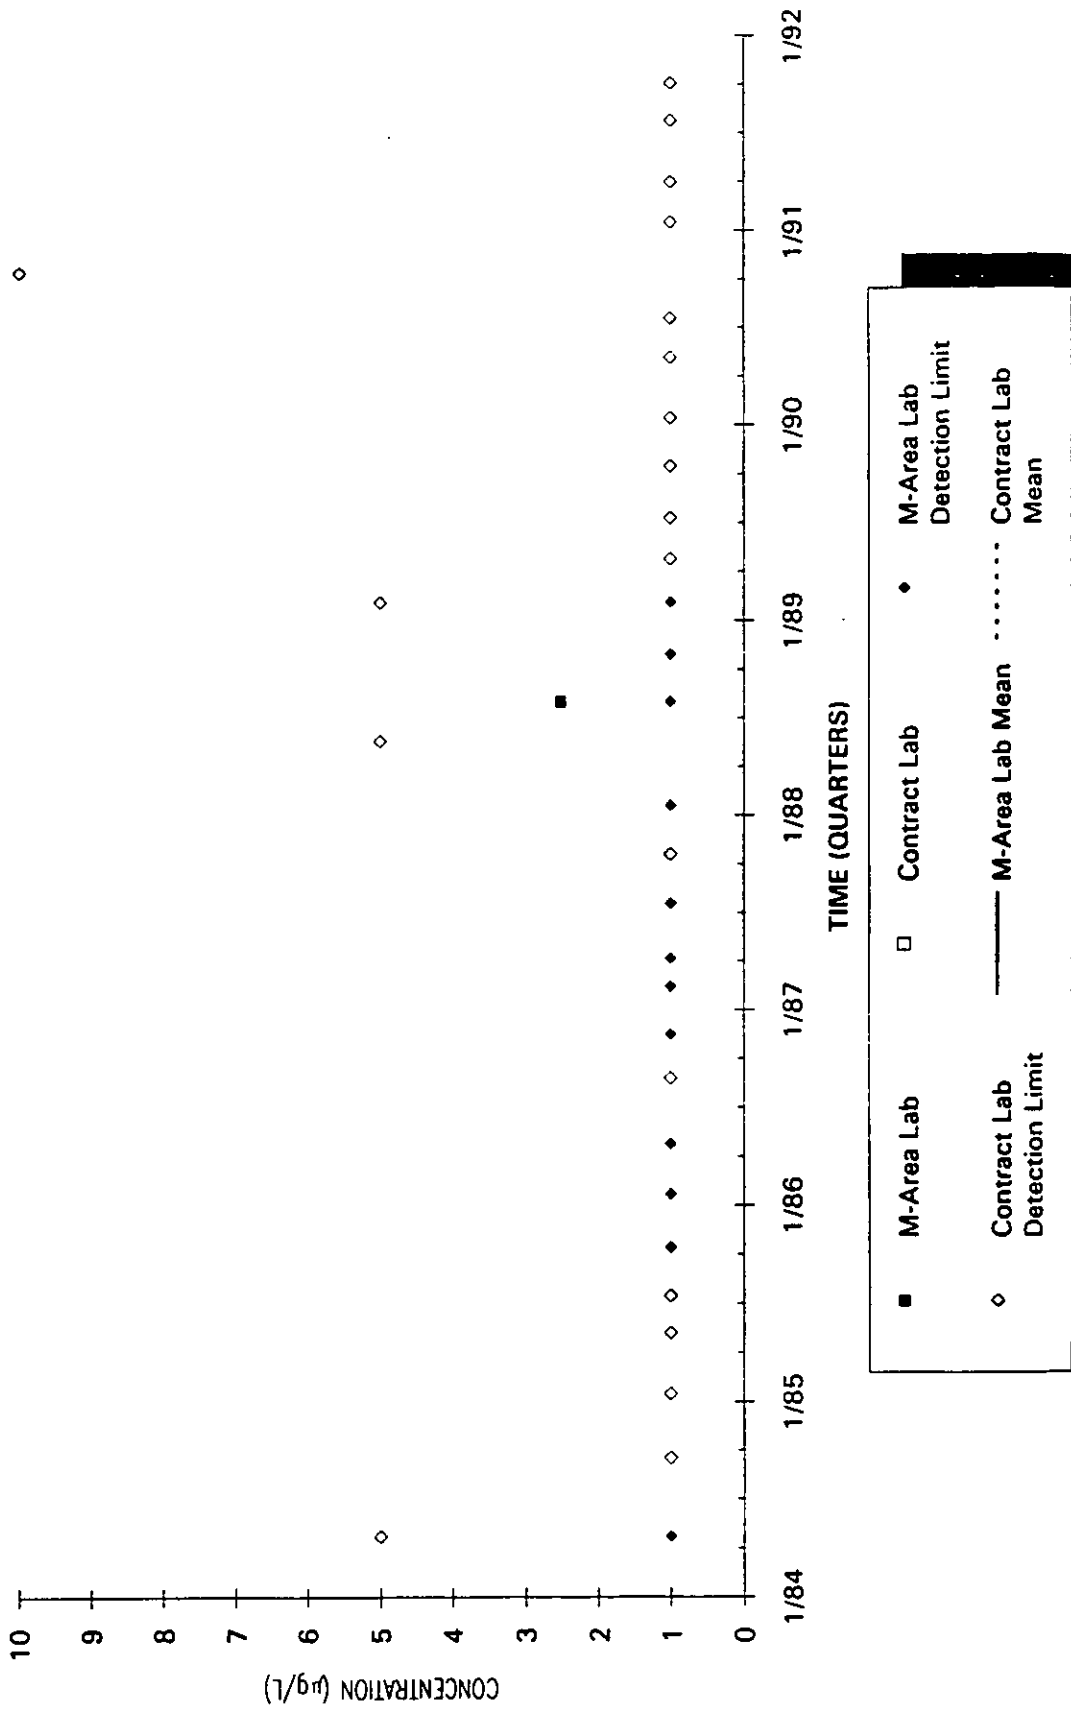

Time Series Plot of Tetrachloroethylene Concentrations Well MSB 21C