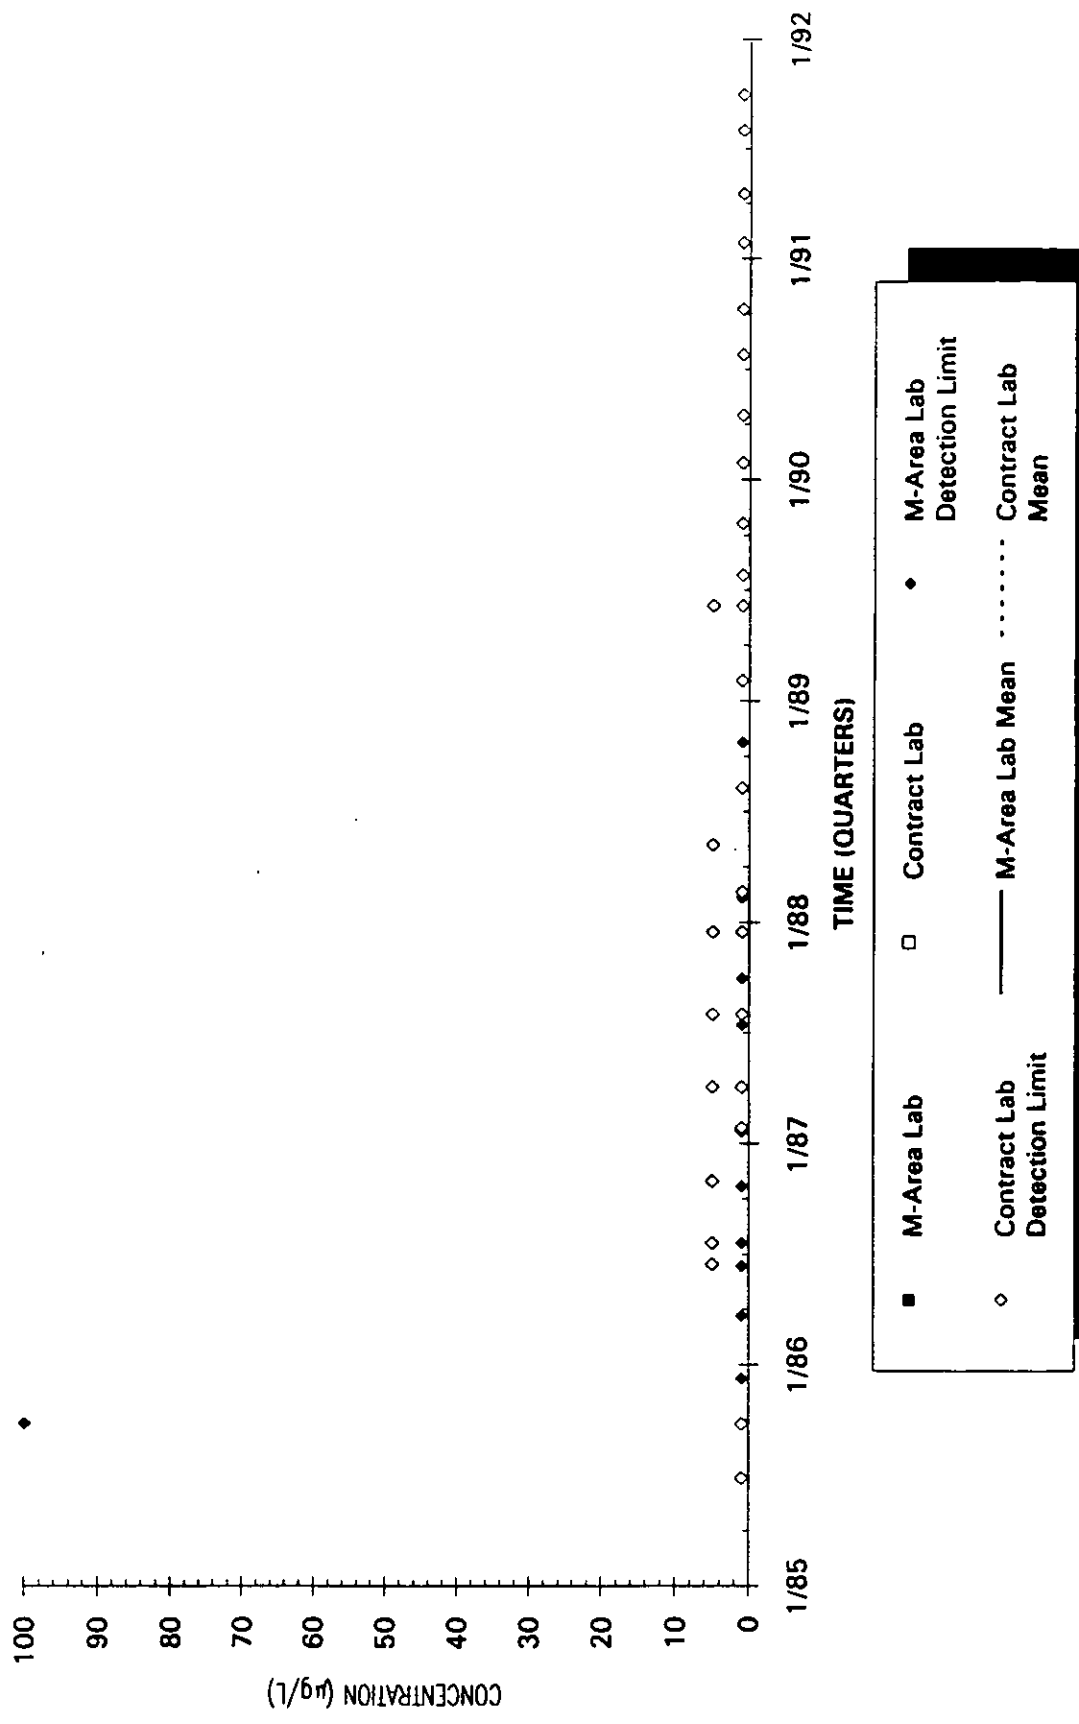

Time Series Plot of Trichloroethylene Concentrations Well MSB 43A