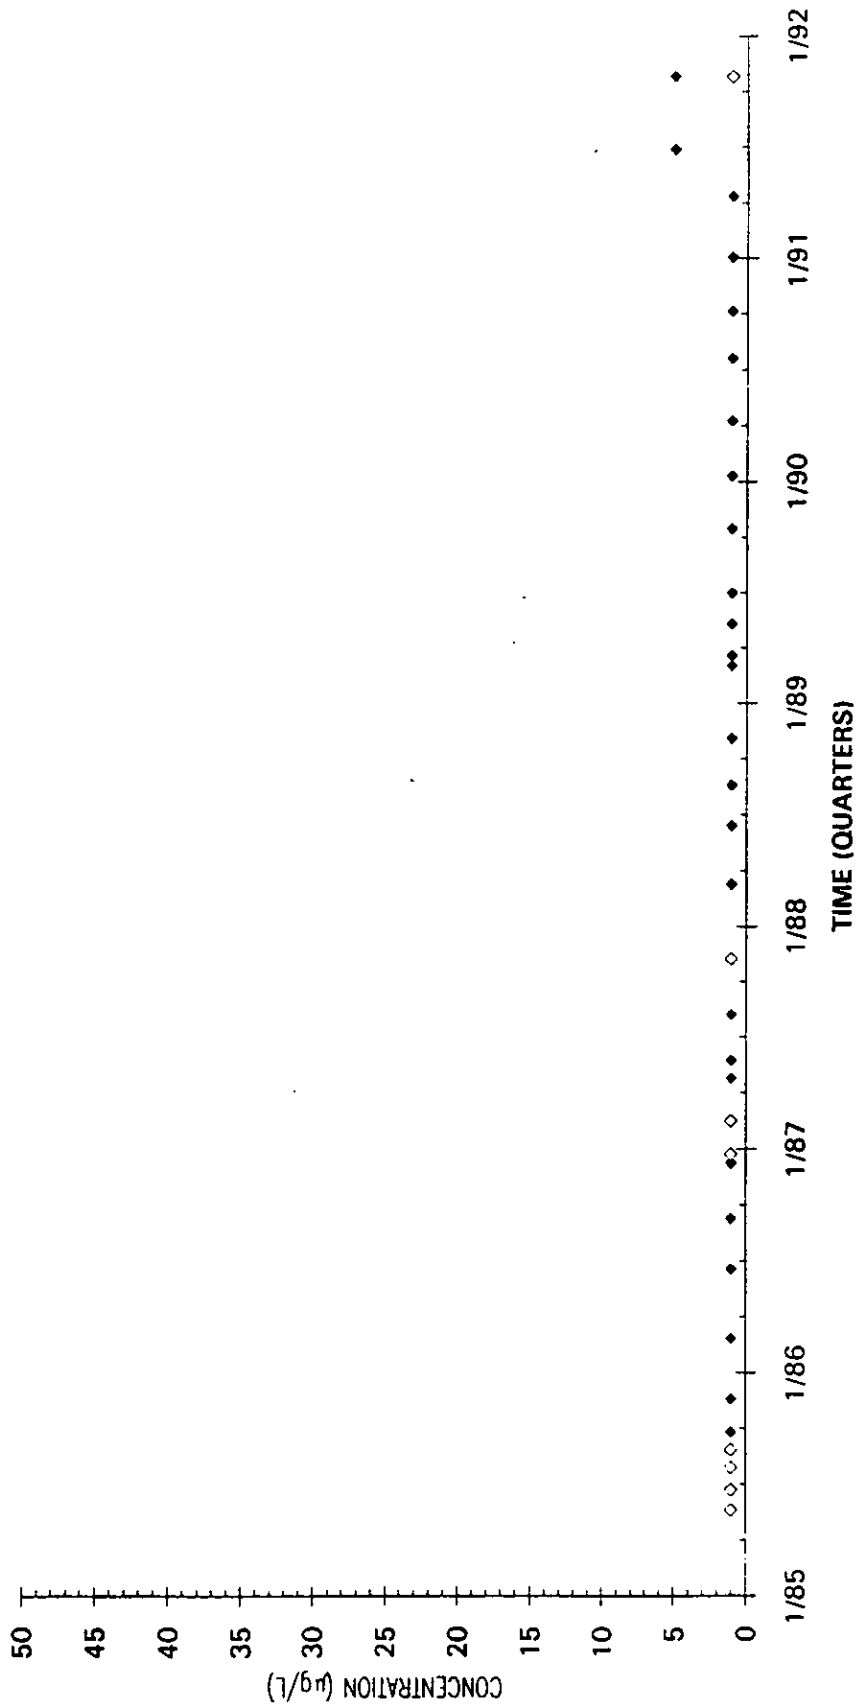

Time Series Plot of Tetrachloroethylene Concentrations Well MSB 38TA

- M-Area Lab Detection Limit
- Contract Lab Mean
- Contract Lab Detection Limit
- ..... M-Area Lab Mean