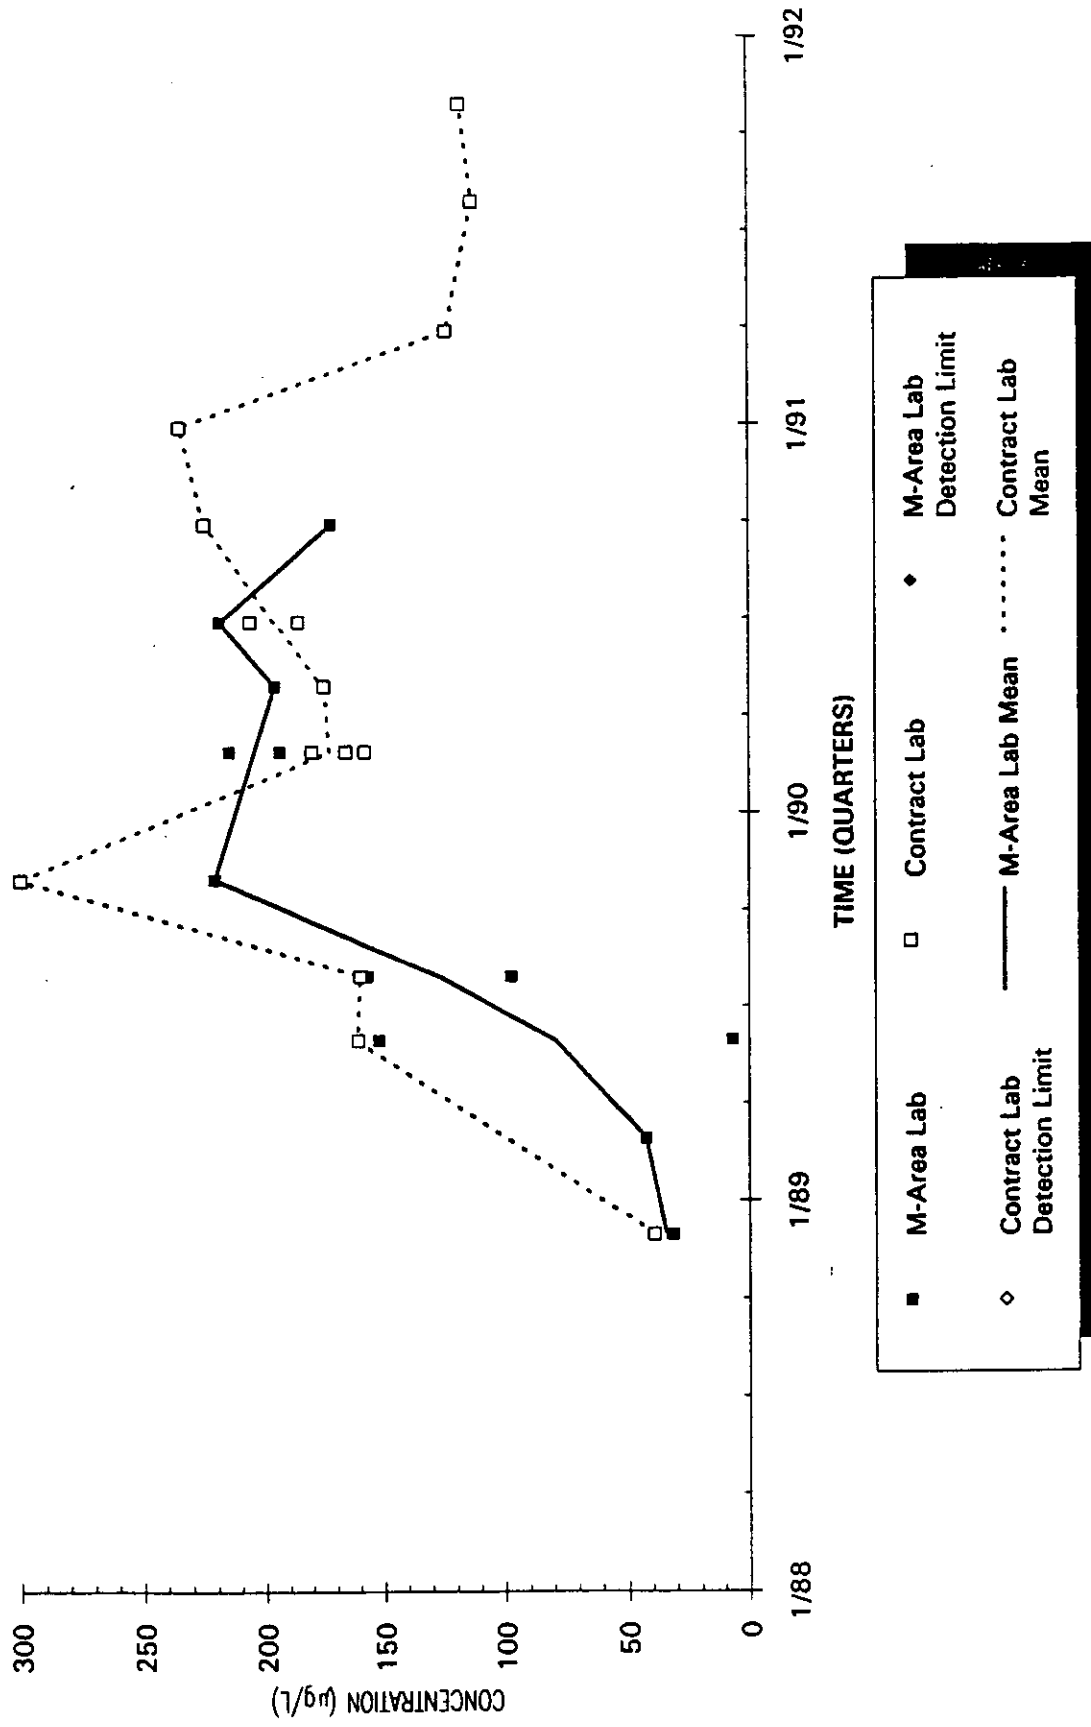

Time Series Plot of Trichloroethylene Concentrations Well AMB 5

- M-Area Lab
- Contract Lab
- M-Area Lab Detection Limit
- Contract Lab Detection Limit
- M-Area Lab Mean
- ..... Contract Lab Mean