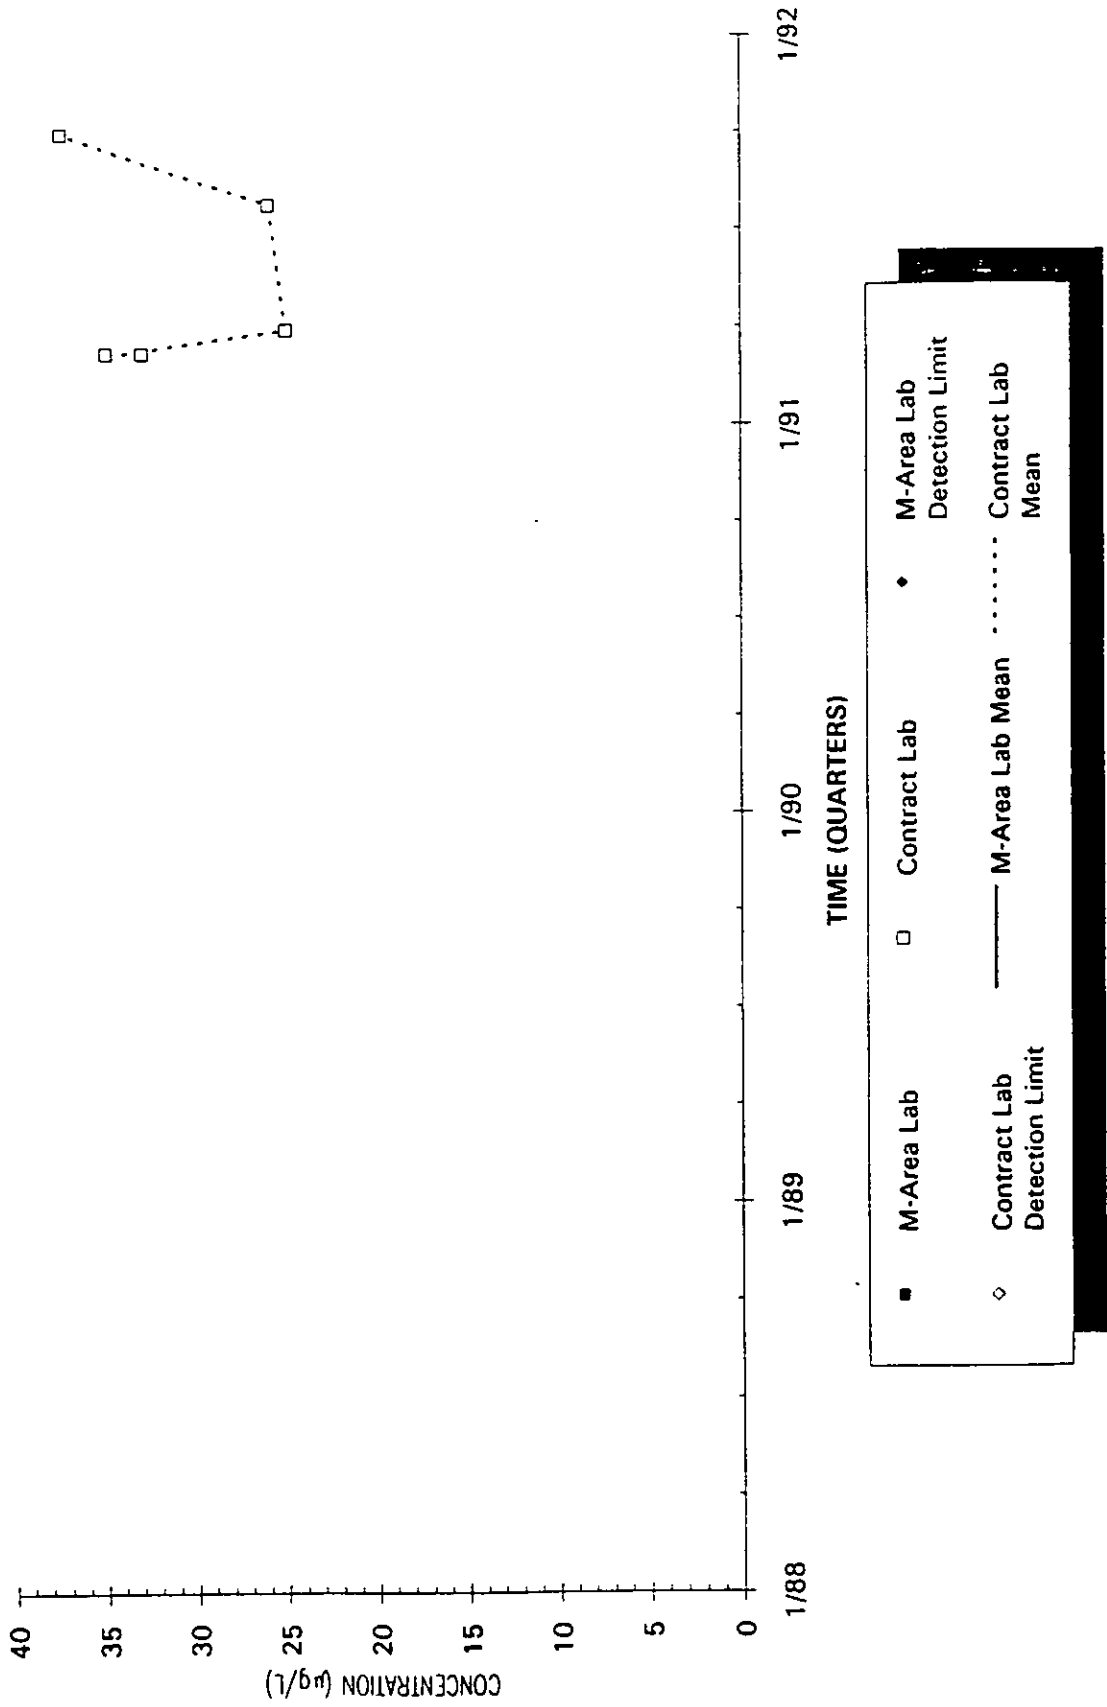

Time Series Plot of Tetrachloroethylene Concentrations Well MSB 1CC