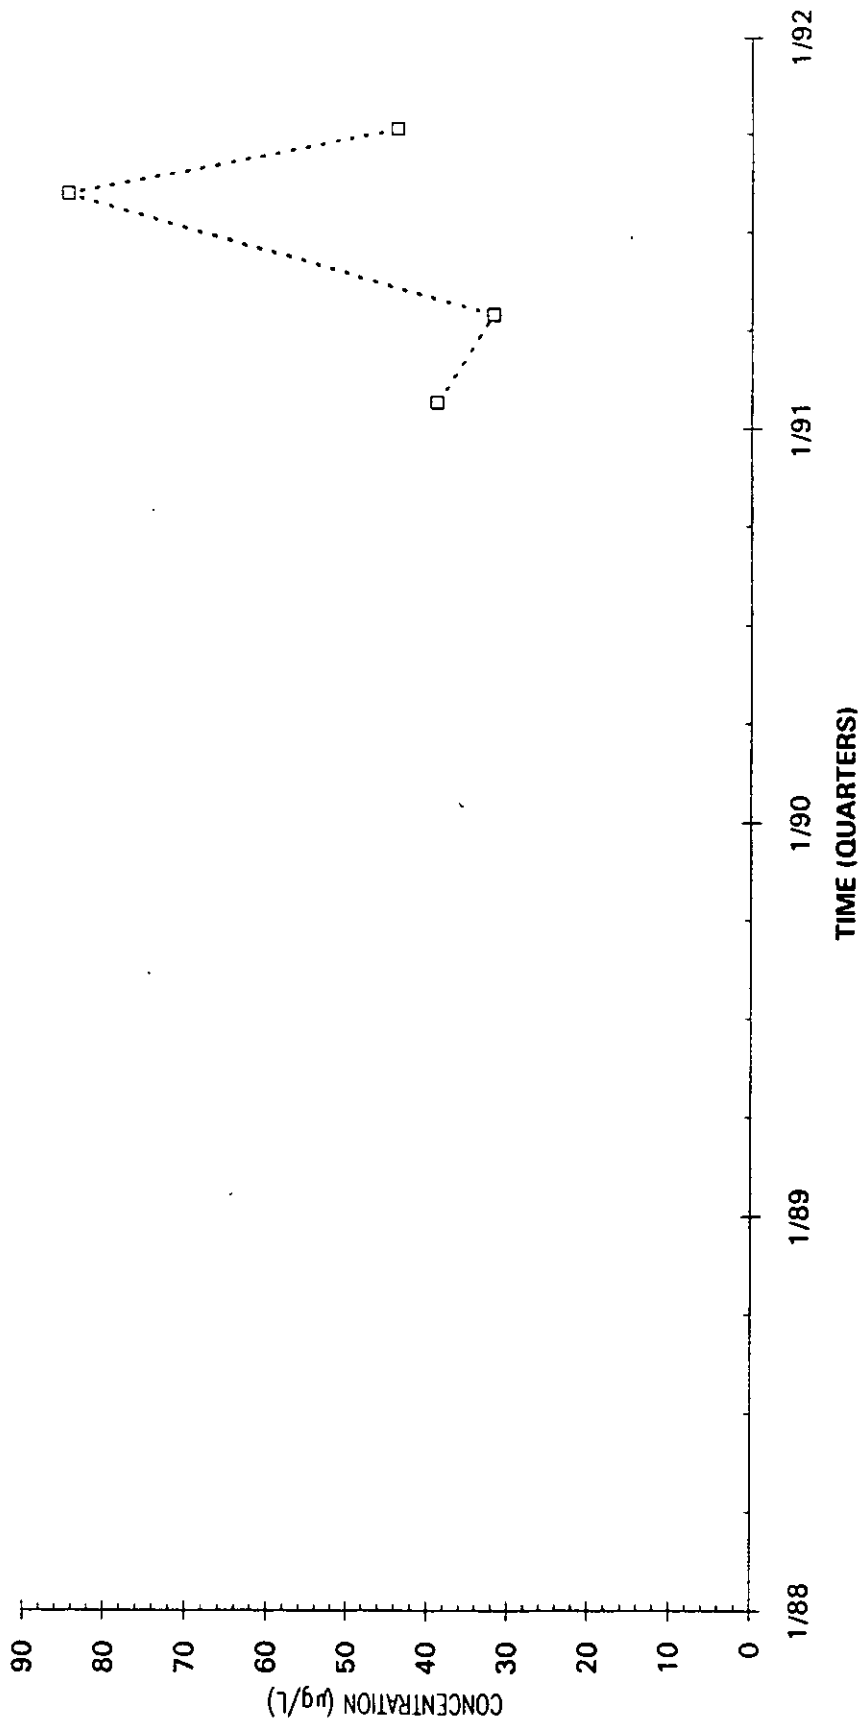

- M-Area Lab
- Contract Lab
- ◆ M-Area Lab Detection Limit
- ◇ Contract Lab Detection Limit
- M-Area Lab Mean
- - - - - Contract Lab Mean

Time Series Plot of Trichloroethylene Concentrations Well MSB 61C