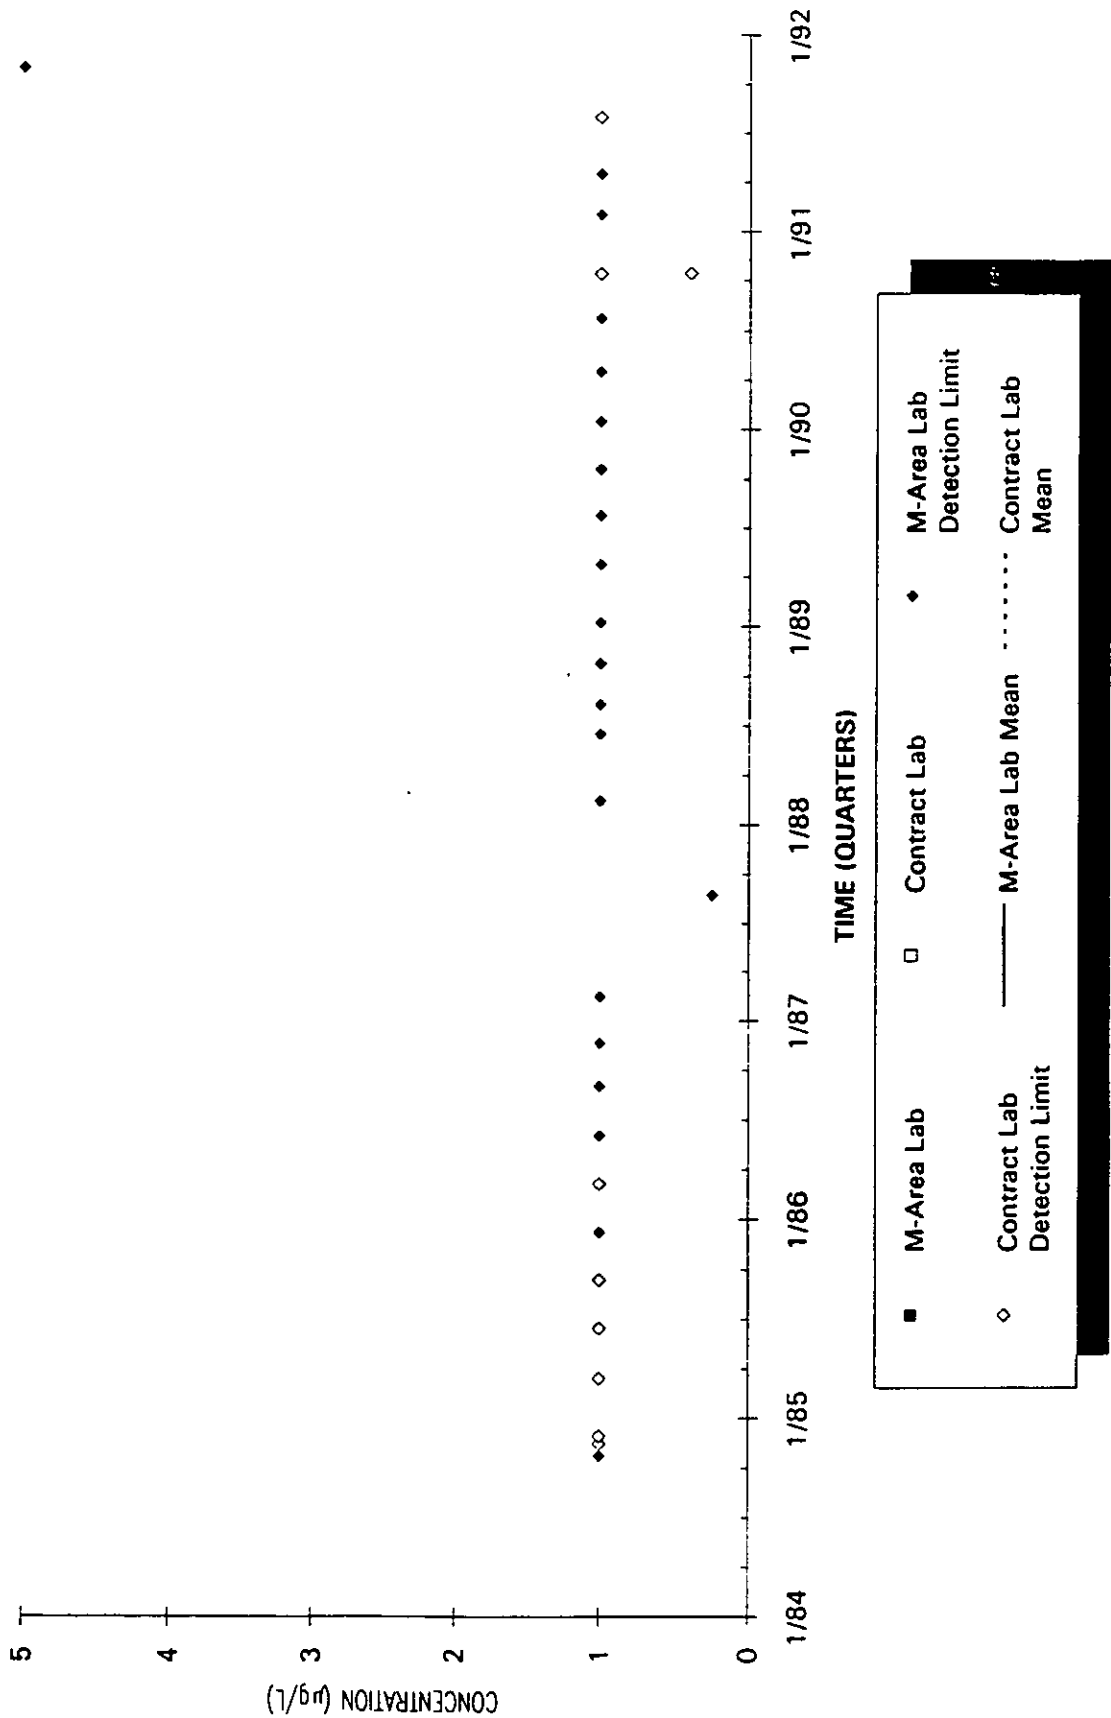

Time Series Plot of Tetrachloroethylene Concentrations Well MSB 44B