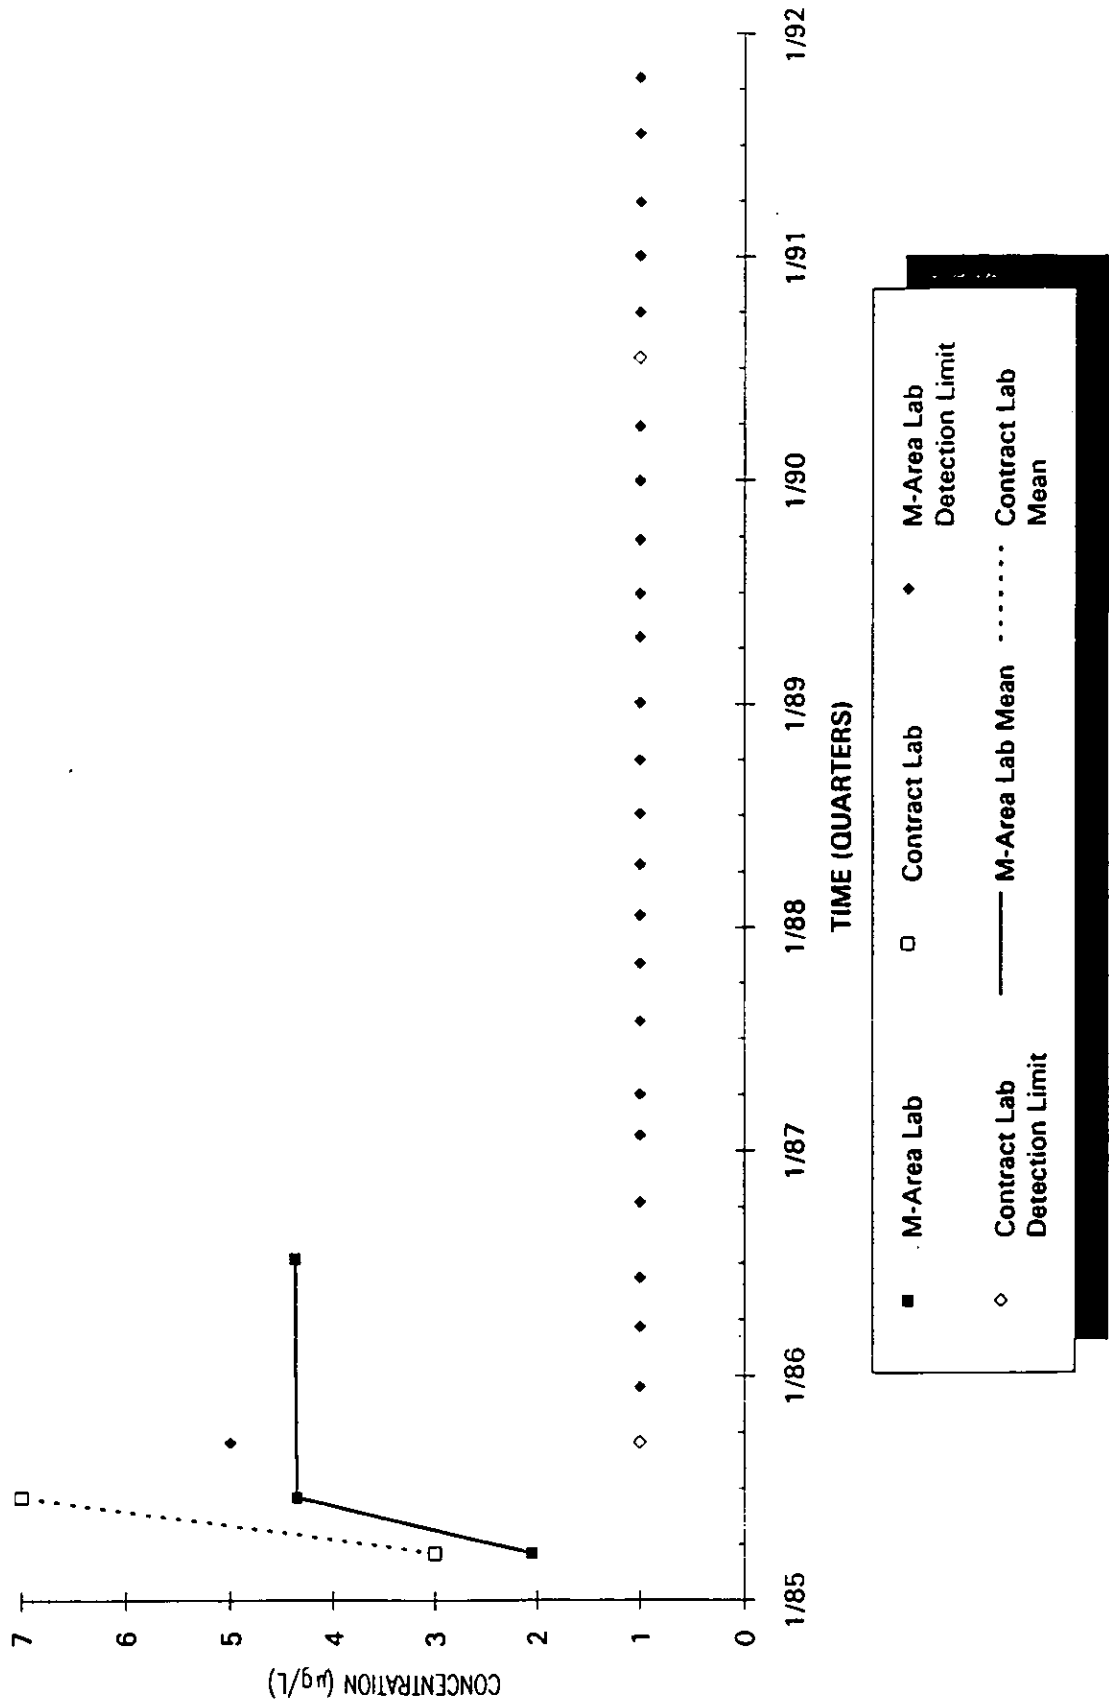

Time Series Plot of Tetrachloroethylene Concentrations Well MSB 33A