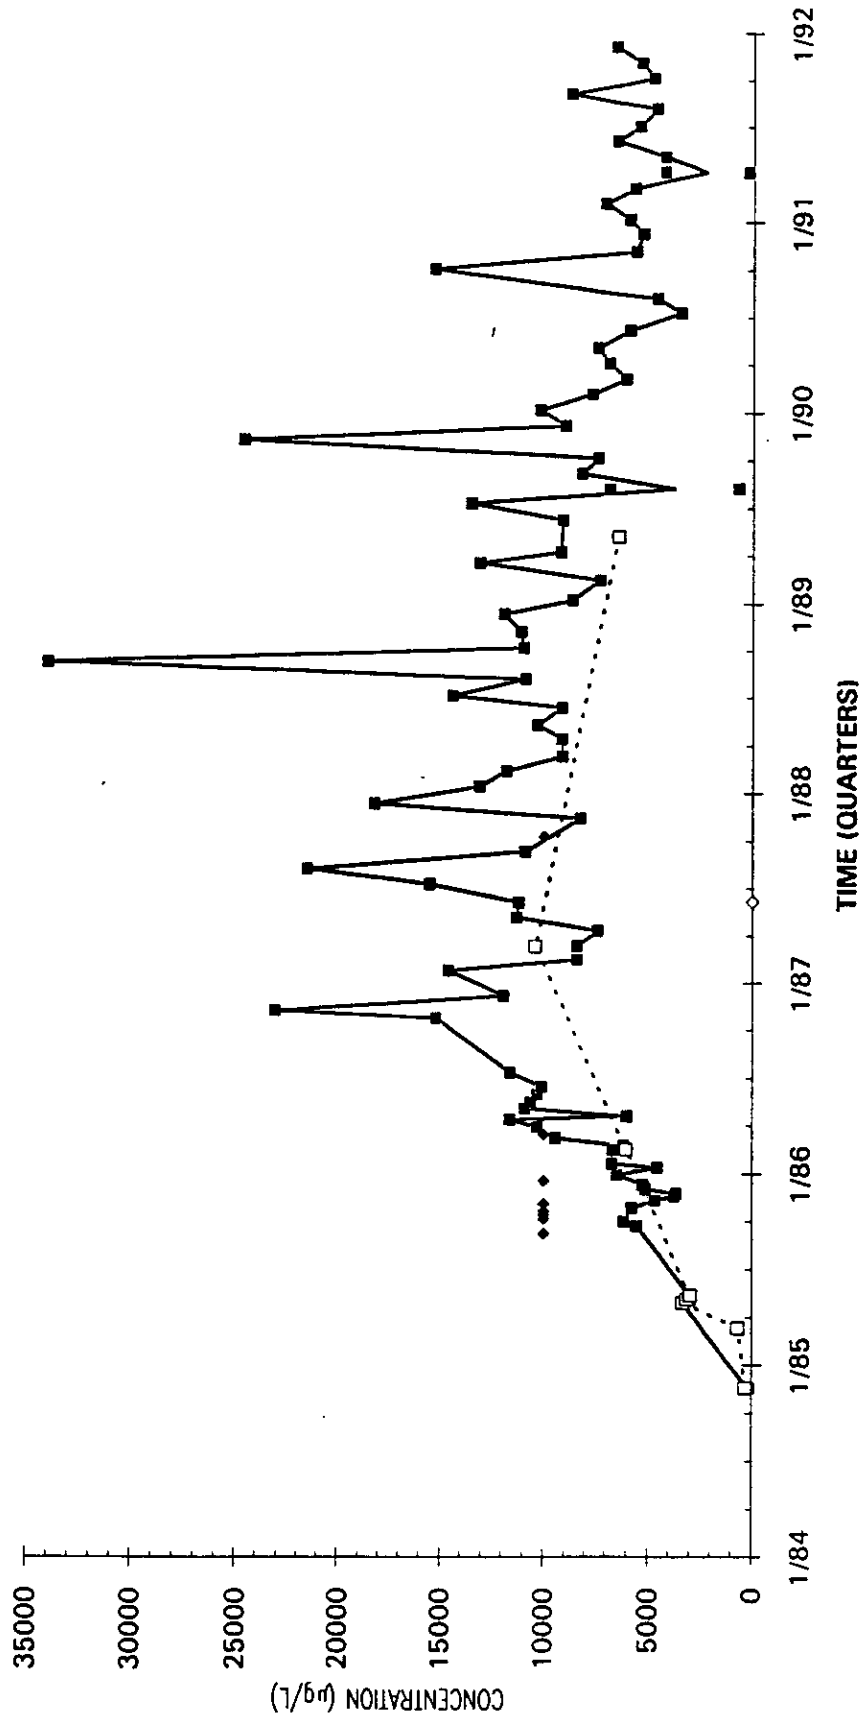

Time Series Plot of Tetrachloroethylene Concentrations Well RWM 10