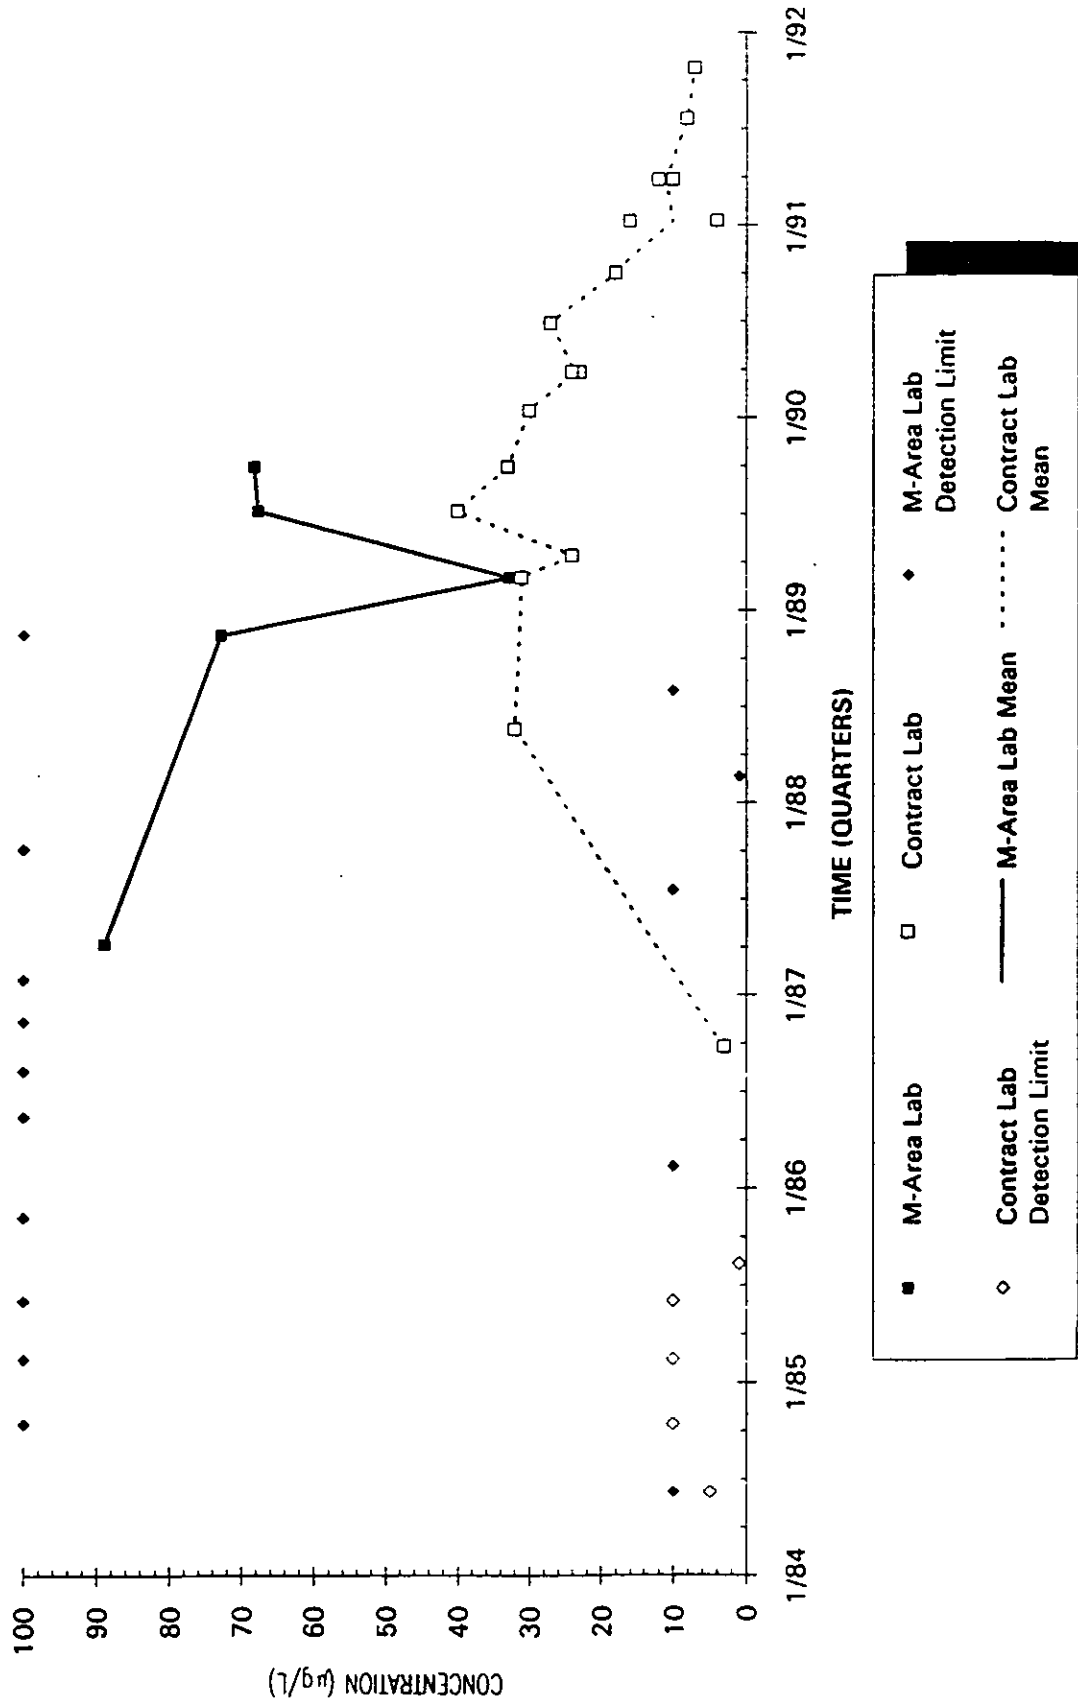

Time Series Plot of Tetrachloroethylene Concentrations Well MSB 19A