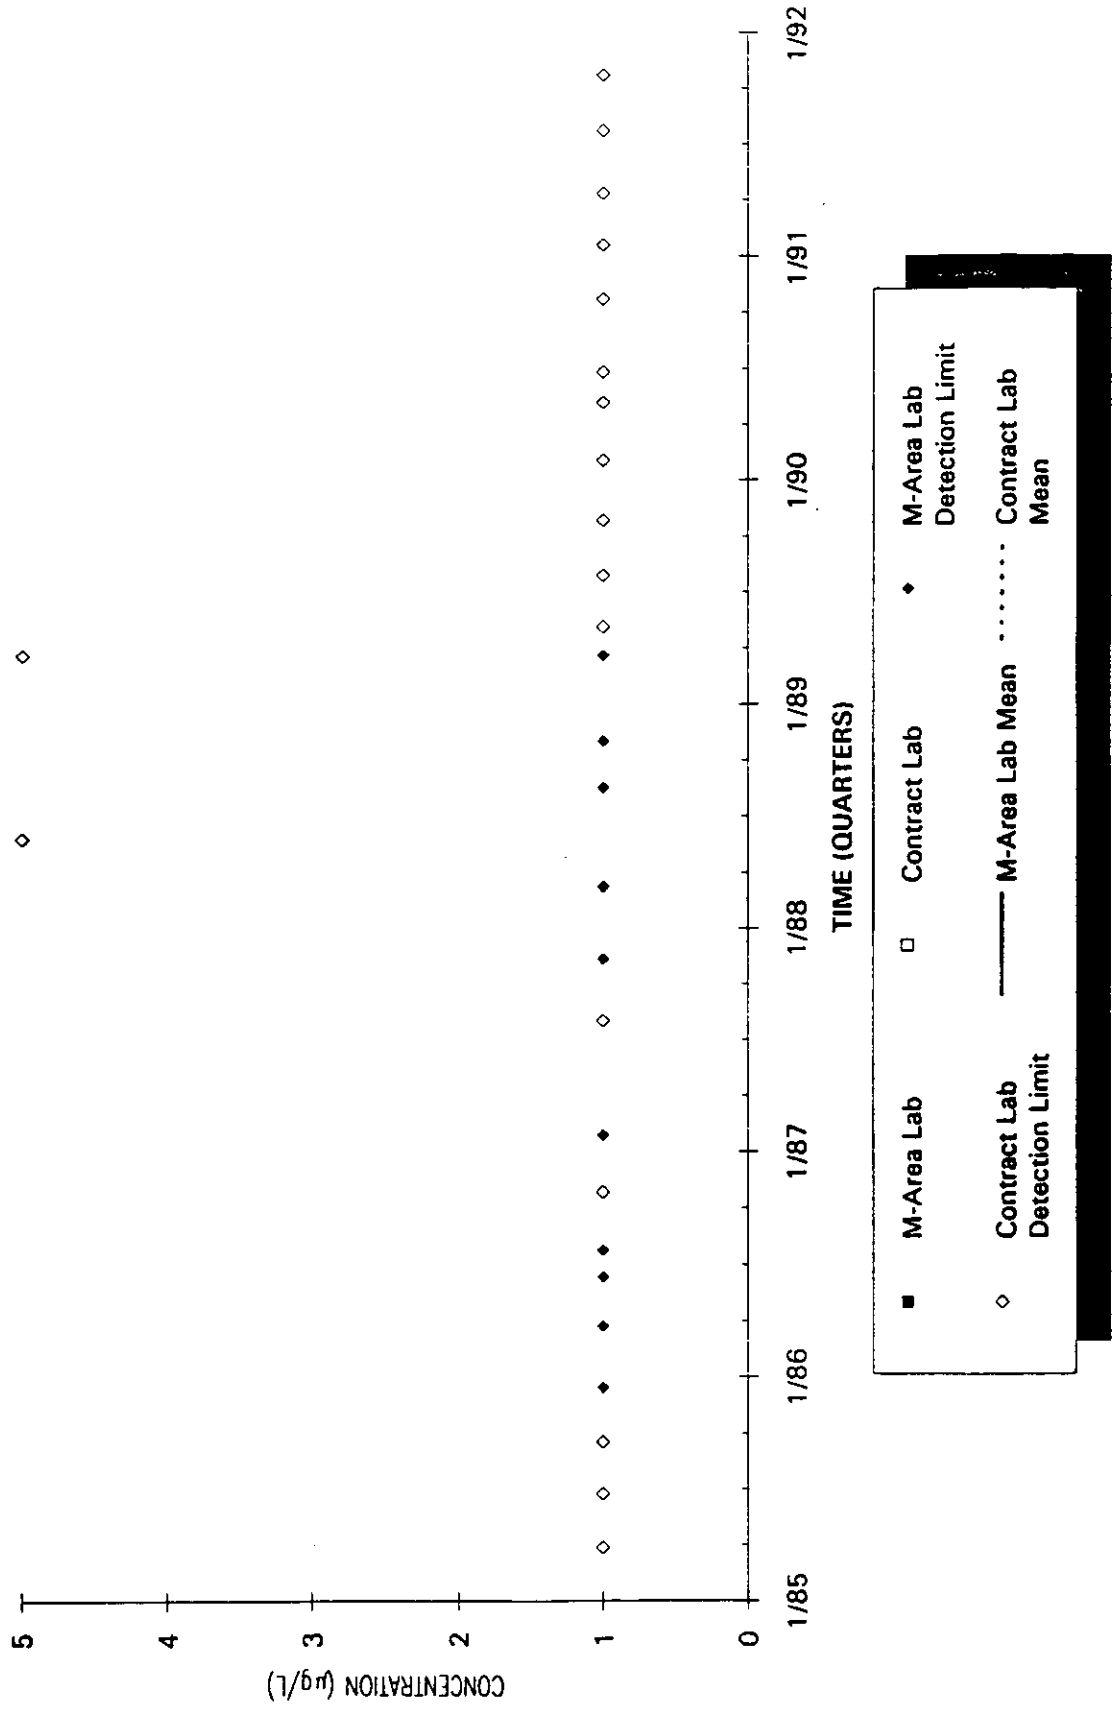

Time Series Plot of Tetrachloroethylene Concentrations Well MSB 40A