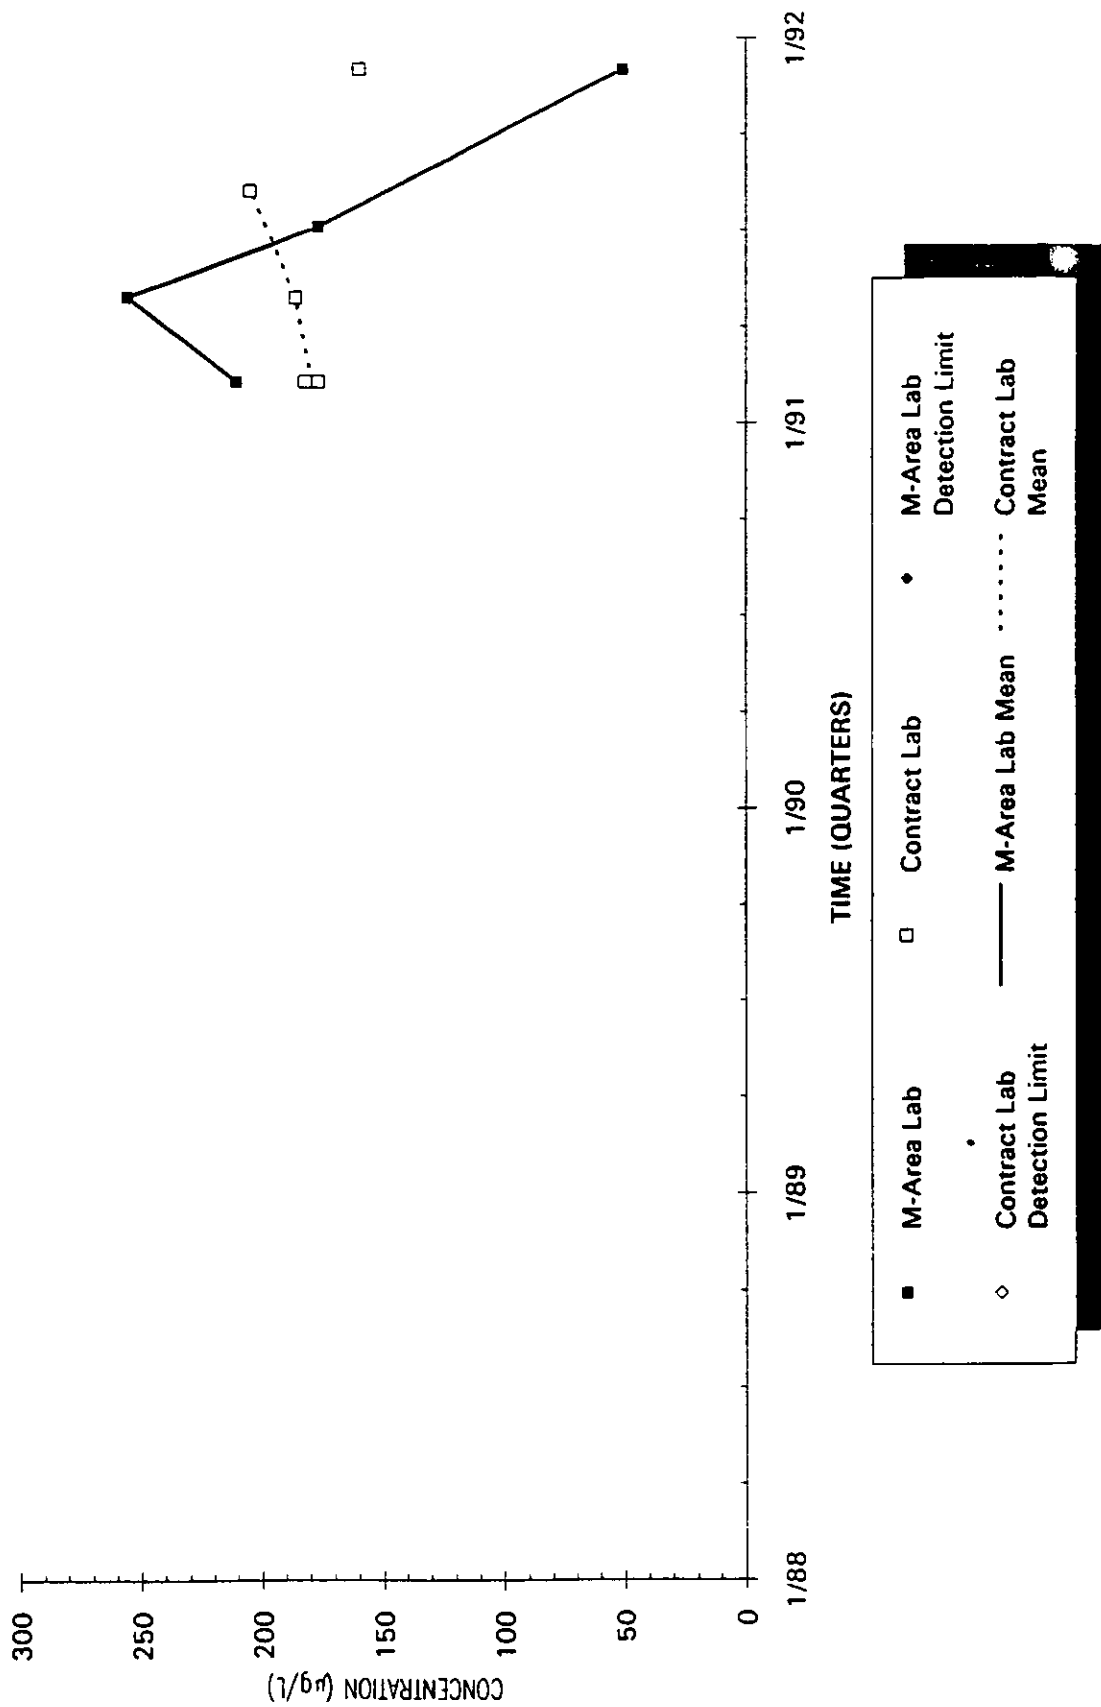

Time Series Plot of Tetrachloroethylene Concentrations Well ASB 3C