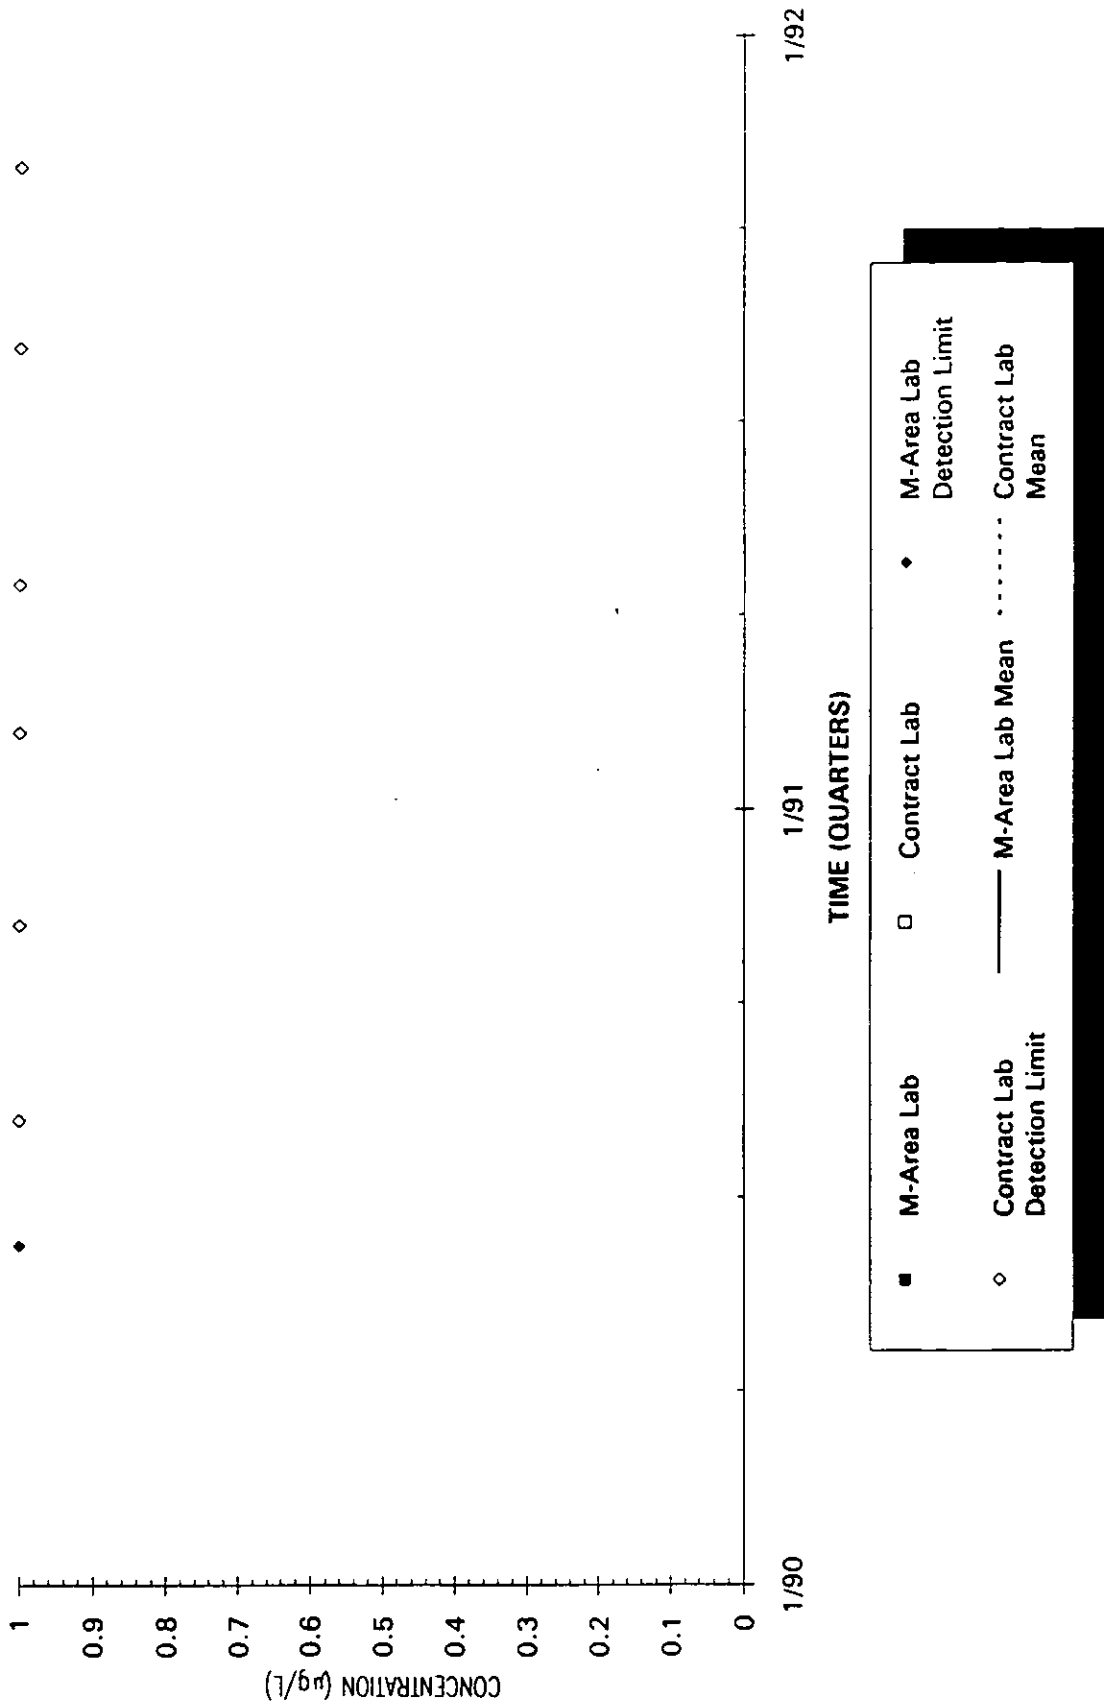

Time Series Plot of Trichloroethylene Concentrations Well MSB 55TA