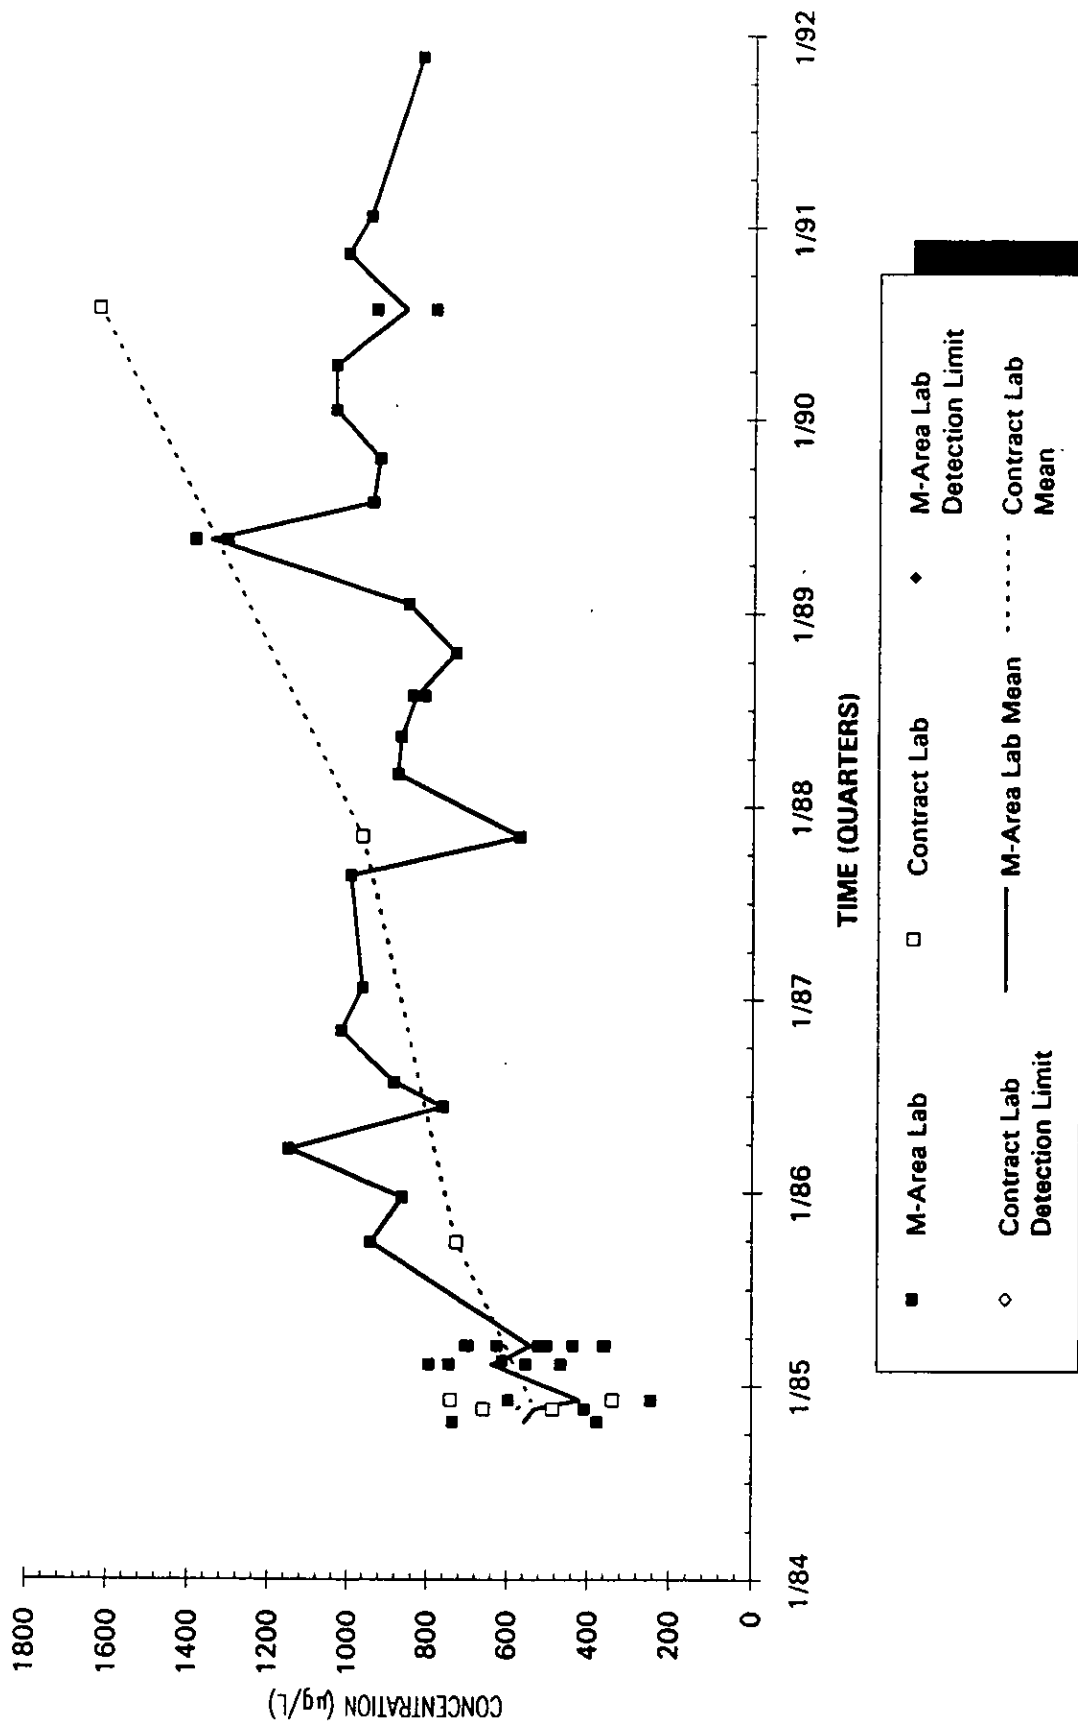

Time Series Plot of Trichloroethylene Concentrations Well MSB 45A