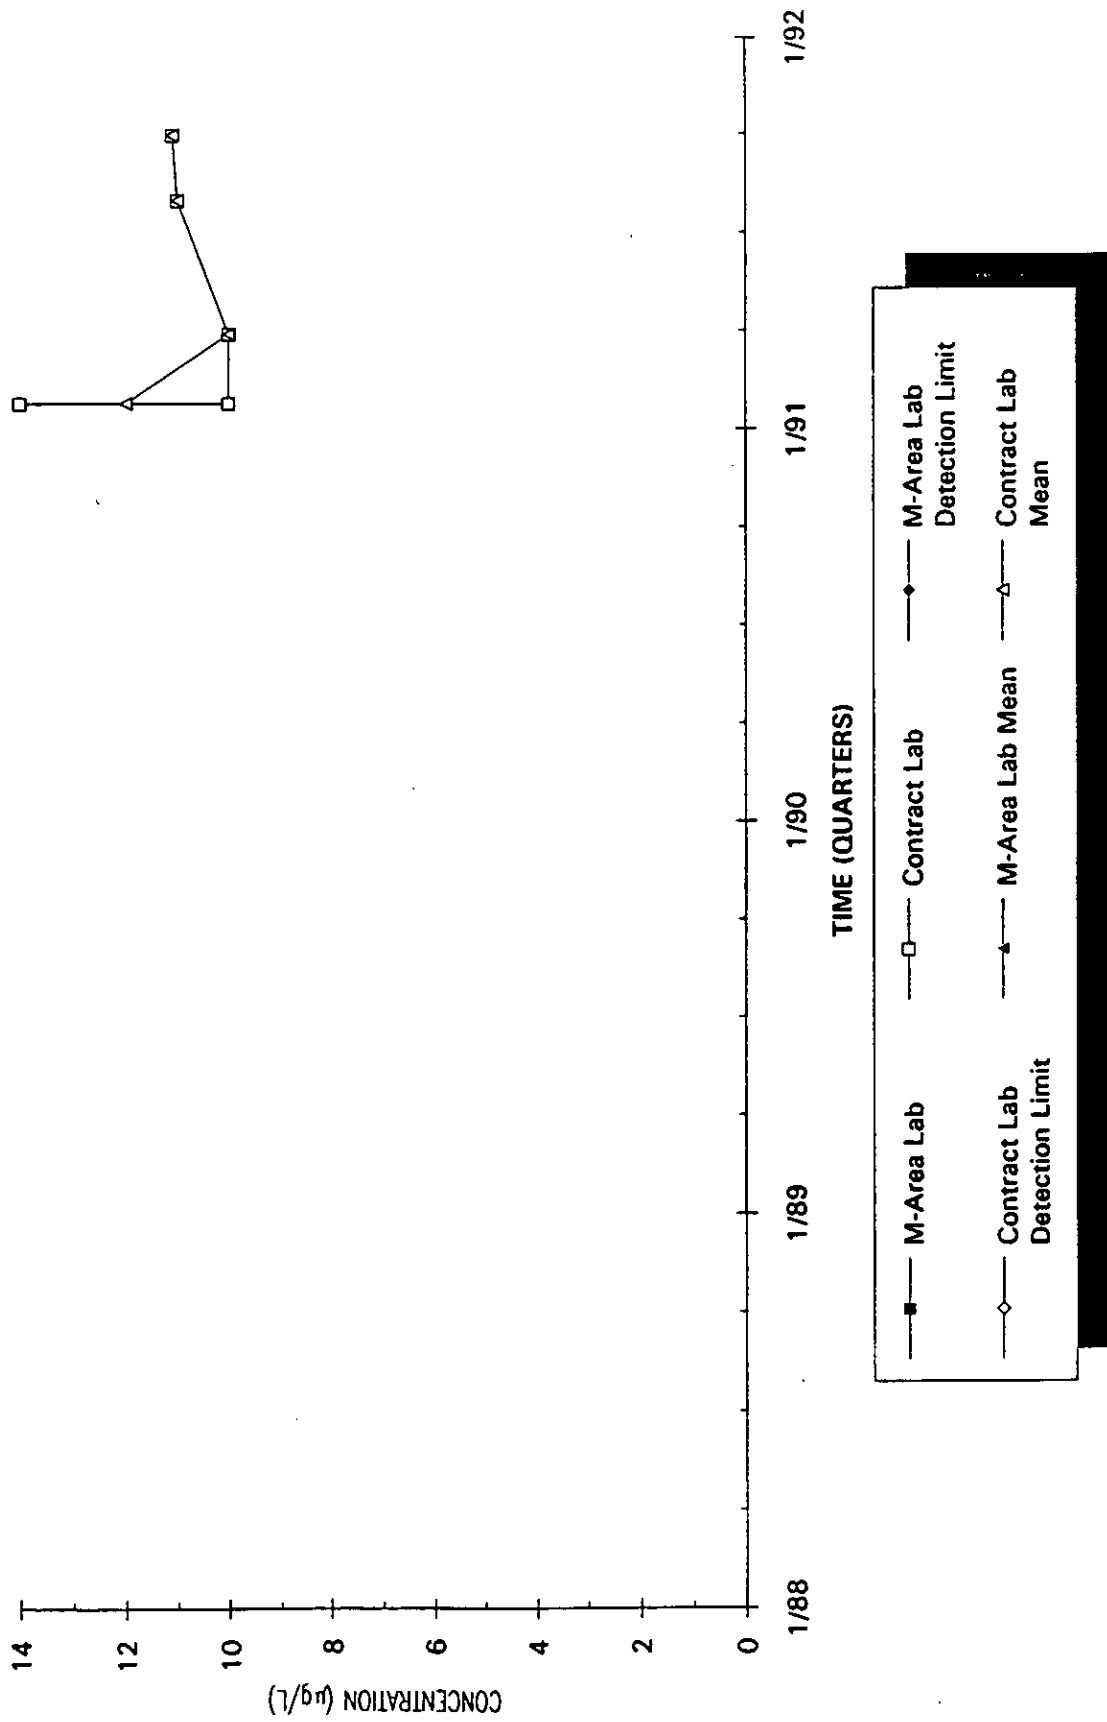

Time Series Plot of Trichloroethylene Concentrations Well MSB 5B