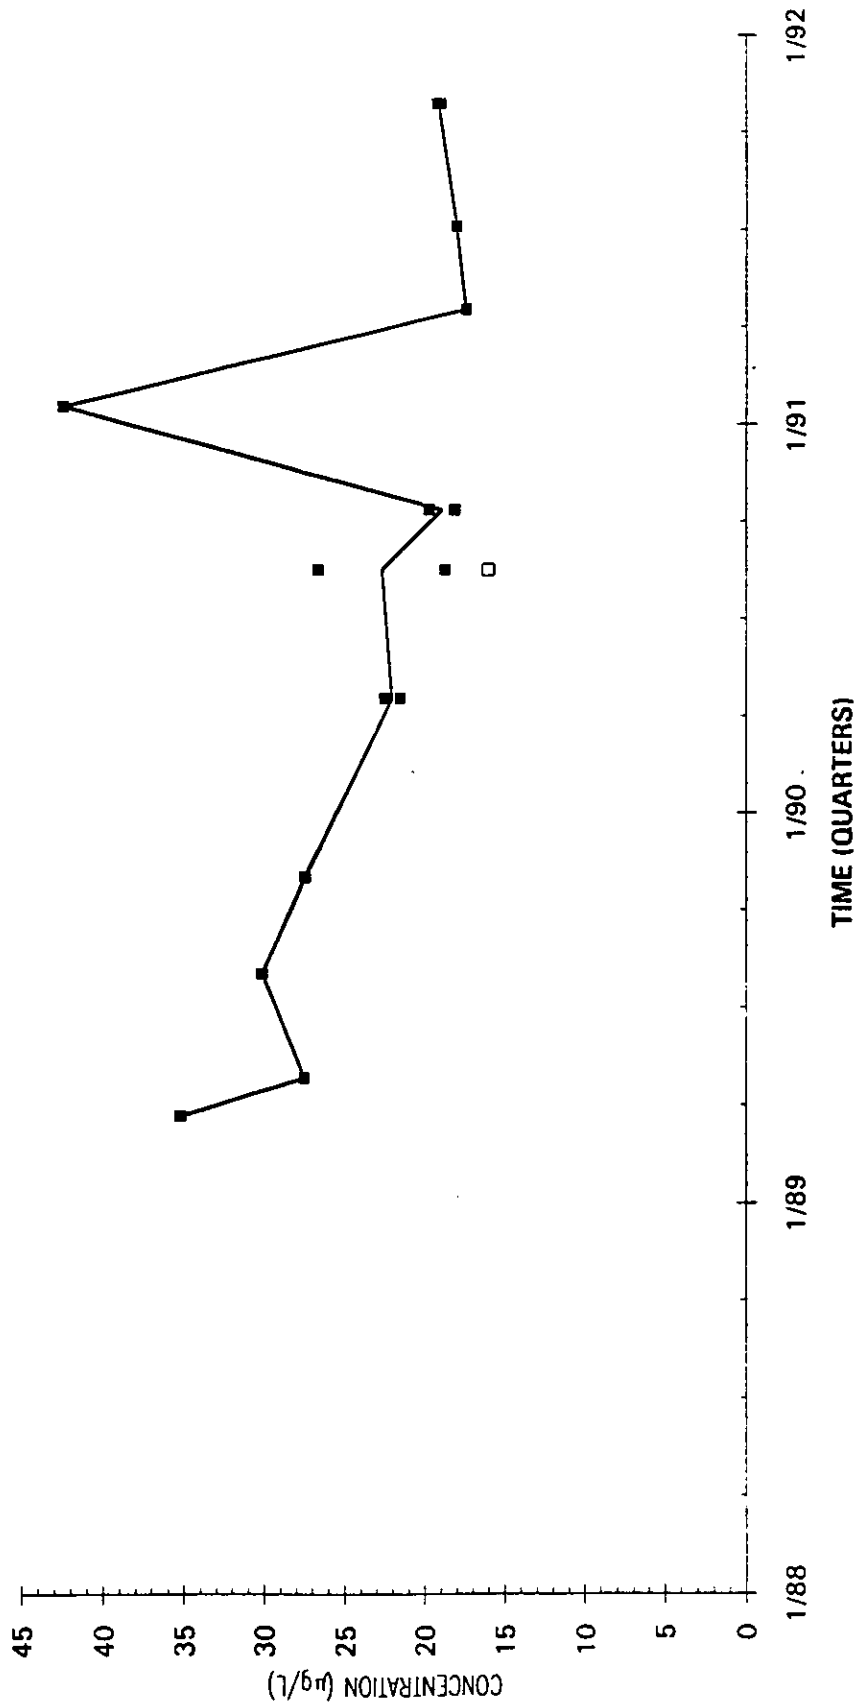

Time Series Plot of Tetrachloroethylene Concentrations Well MSB 68B

- M-Area Lab
- Contract Lab
- M-Area Lab Detection Limit
- Contract Lab Detection Limit
- M-Area Lab Mean
- ..... Contract Lab Mean