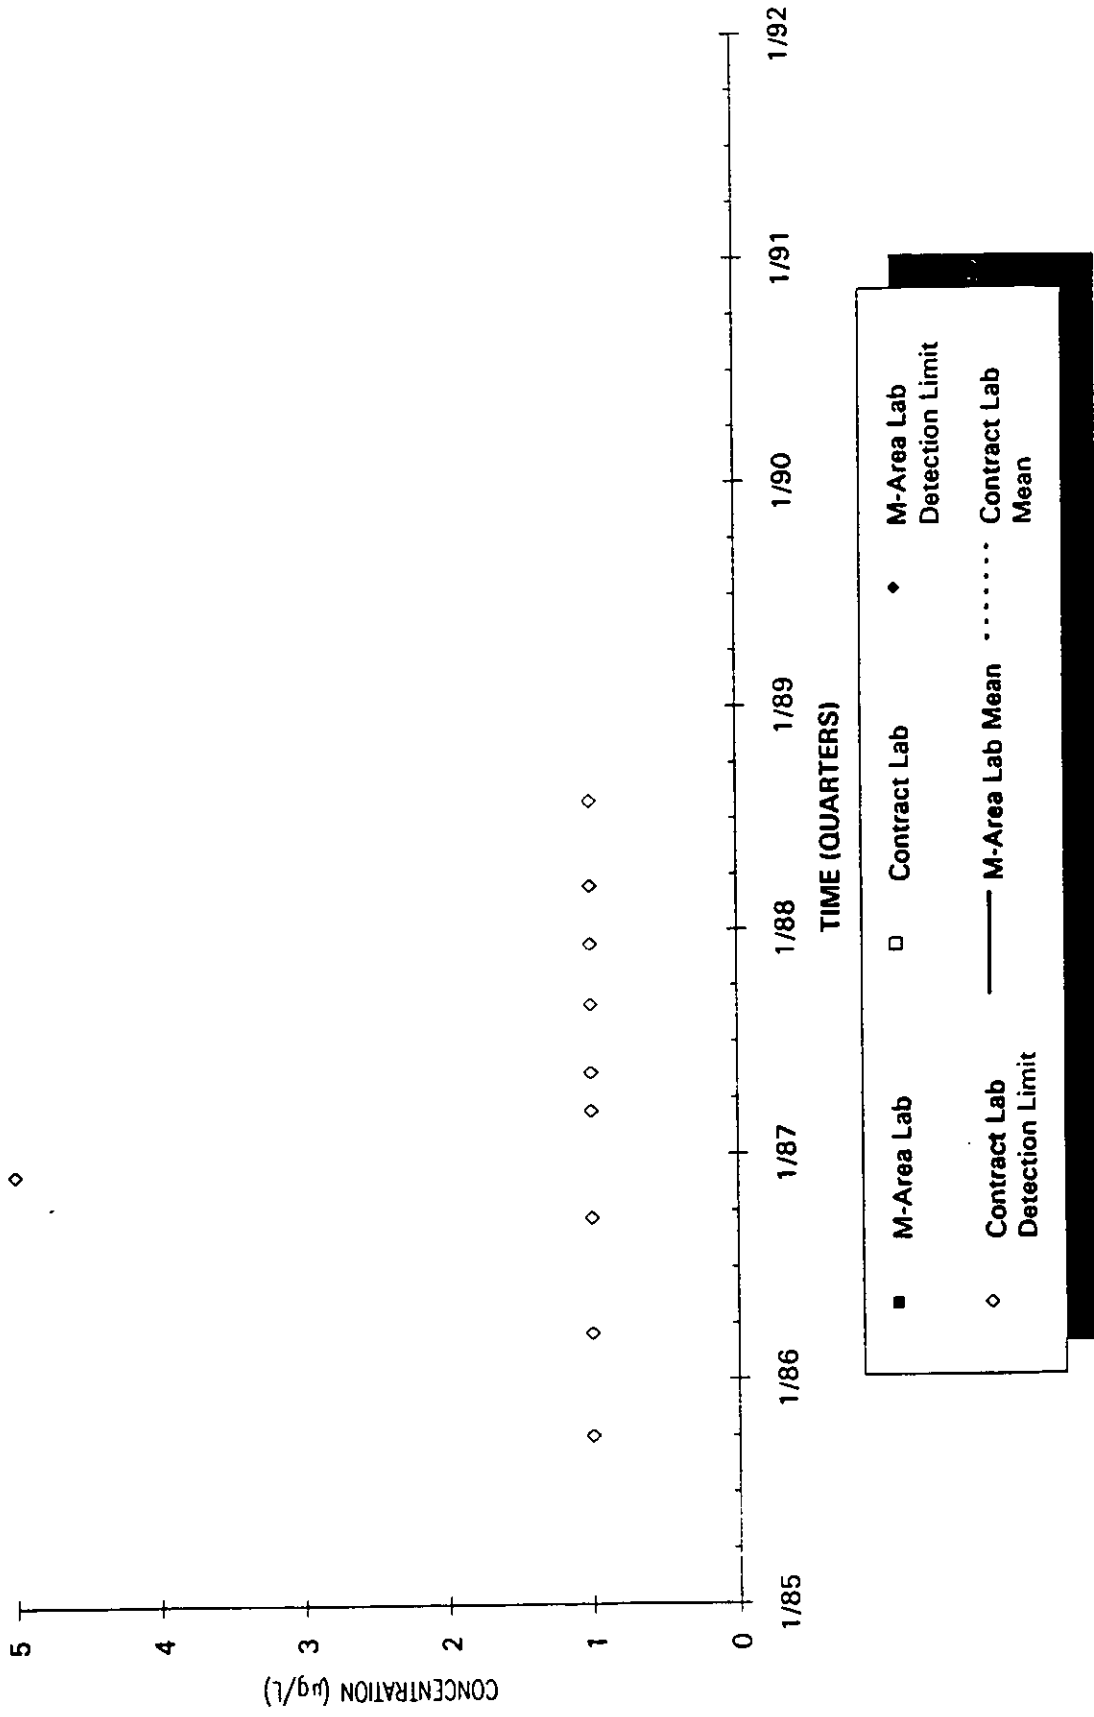

Time Series Plot of Tetrachloroethylene Concentrations Well SRW 1