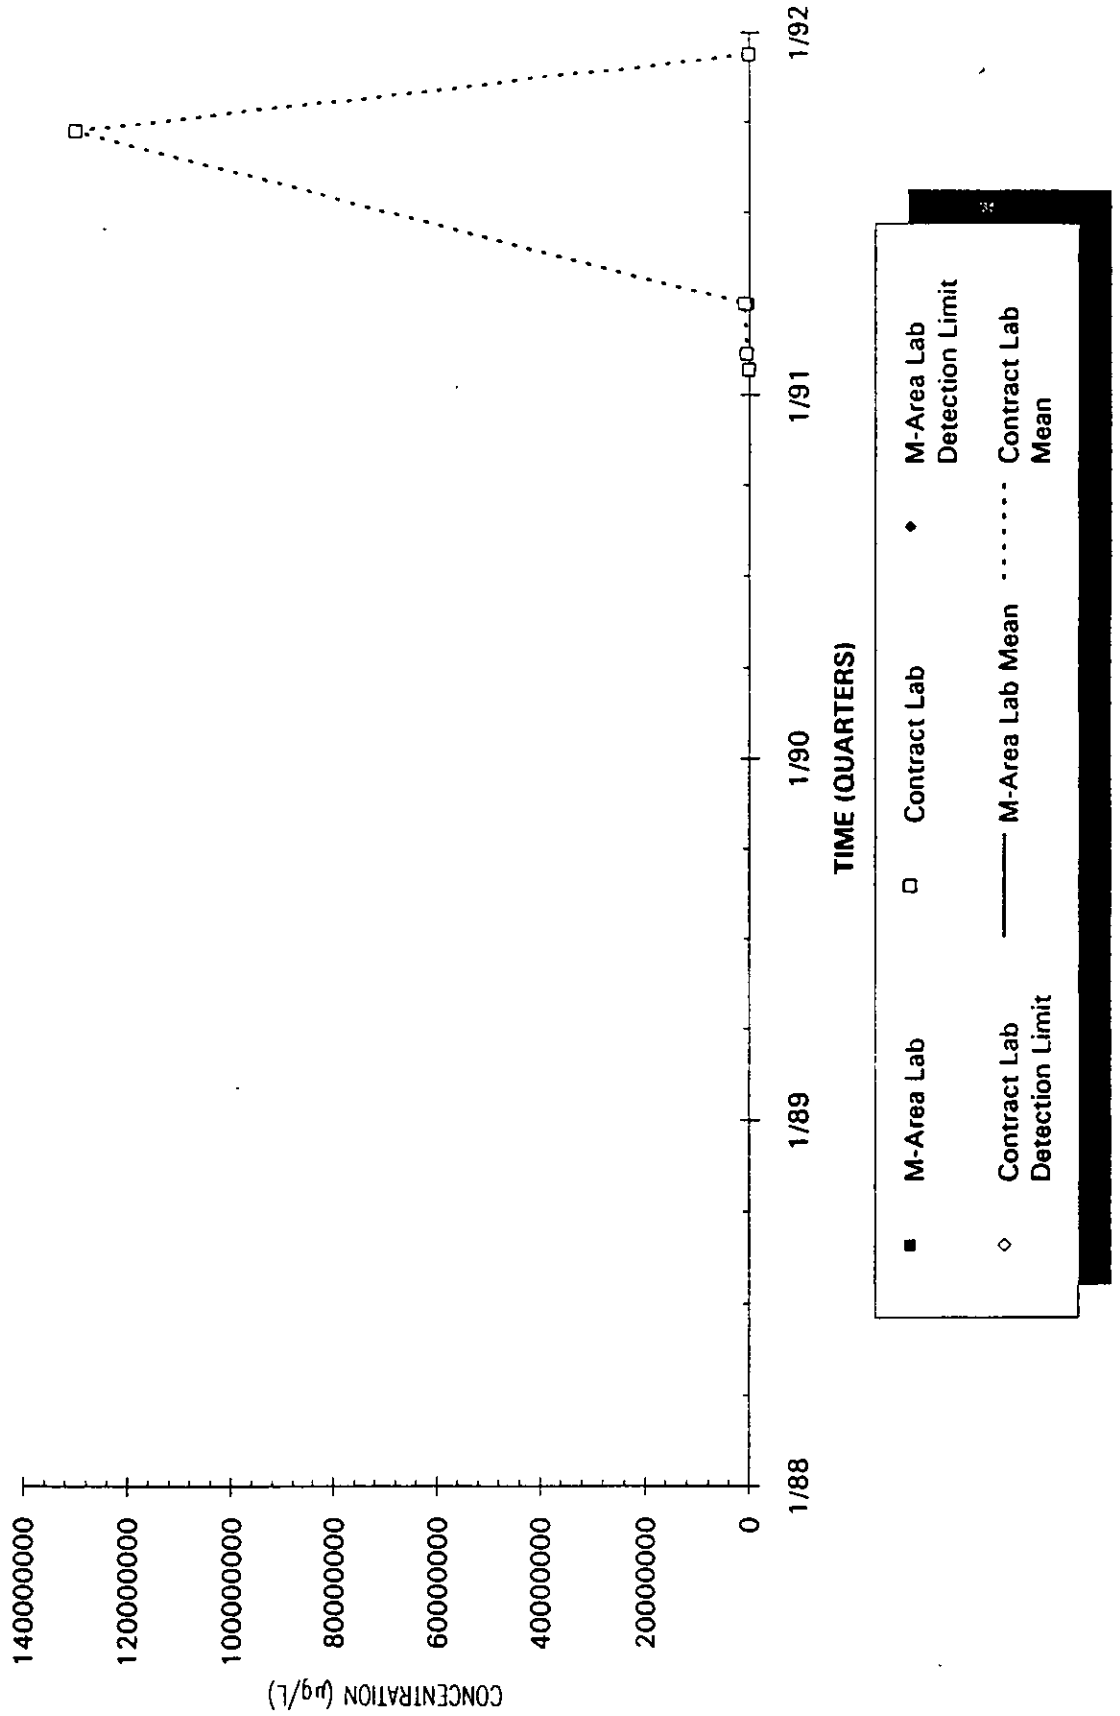

Time Series Plot of Tetrachloroethylene Concentrations Well MSB 3D