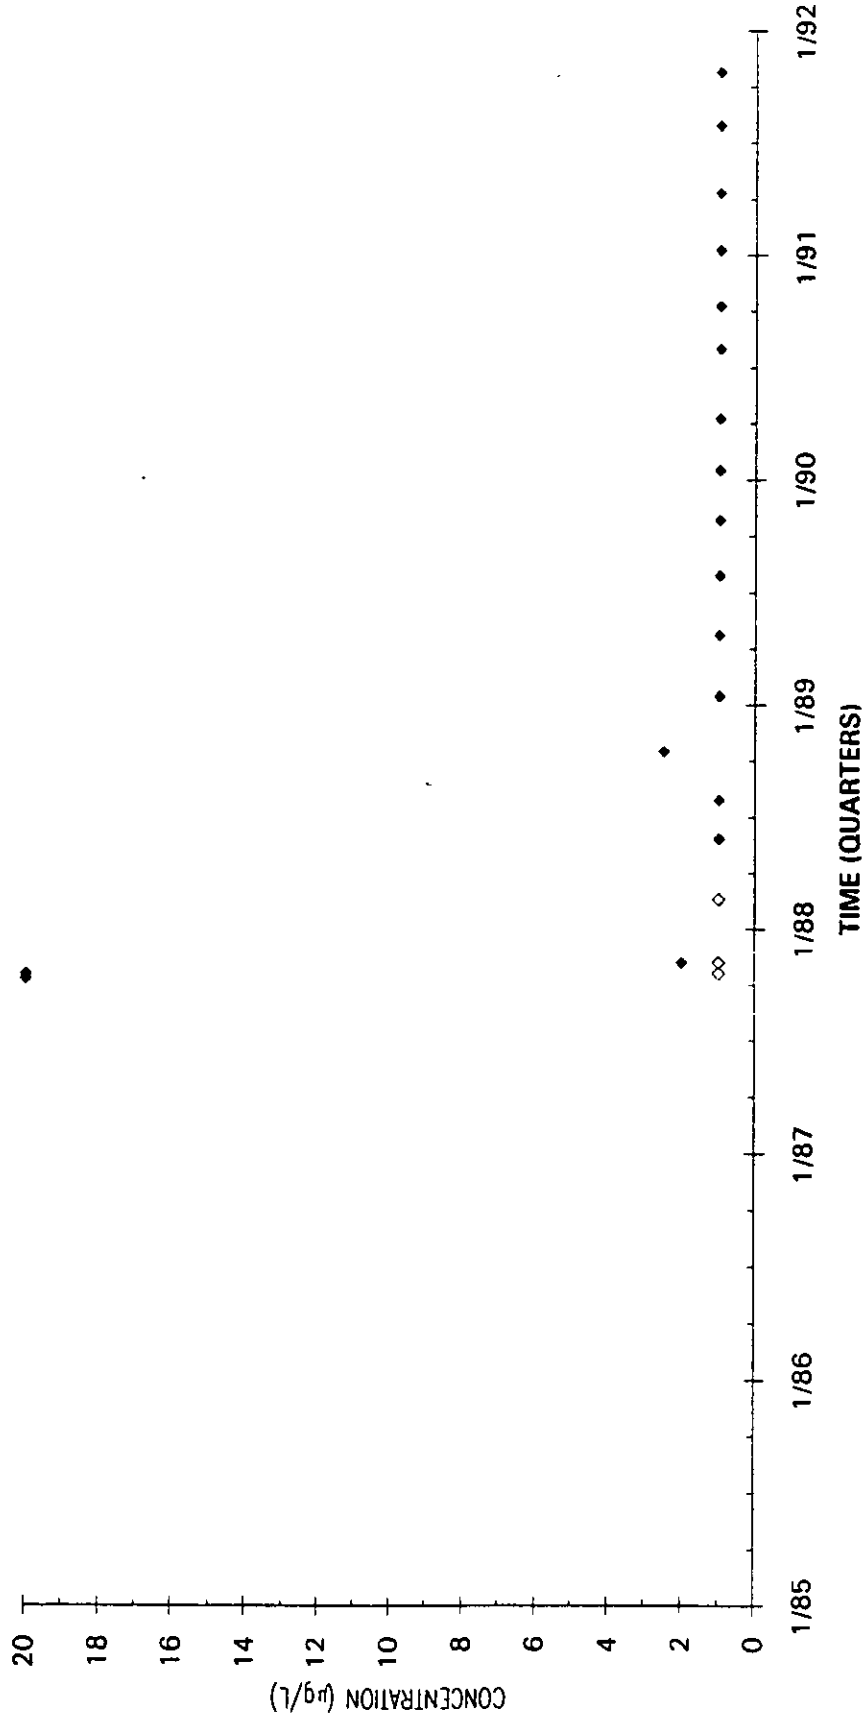

Time Series Plot of Tetrachloroethylene Concentrations Well MSB 47D

- M-Area Lab
- Contract Lab
- M-Area Lab Detection Limit
- ..... Contract Lab Mean