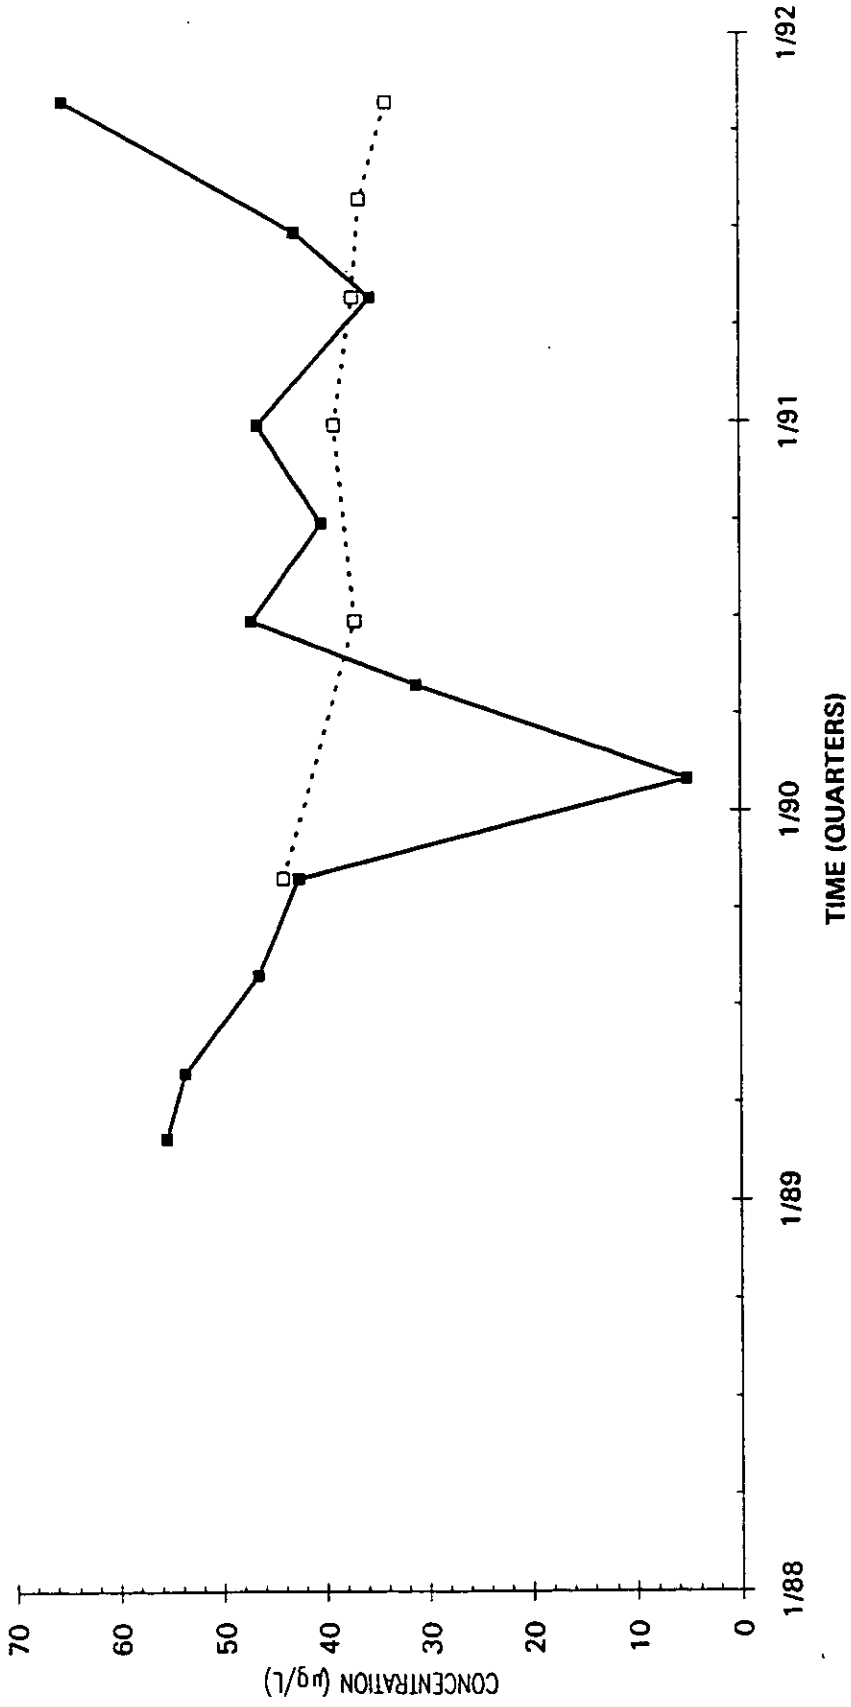

Time Series Plot of Trichloroethylene Concentrations Well ASB 9C

- M-Area Lab
- Contract Lab
- M-Area Lab Mean
- ..... Contract Lab Mean
- M-Area Lab Detection Limit
- ..... Contract Lab Detection Limit