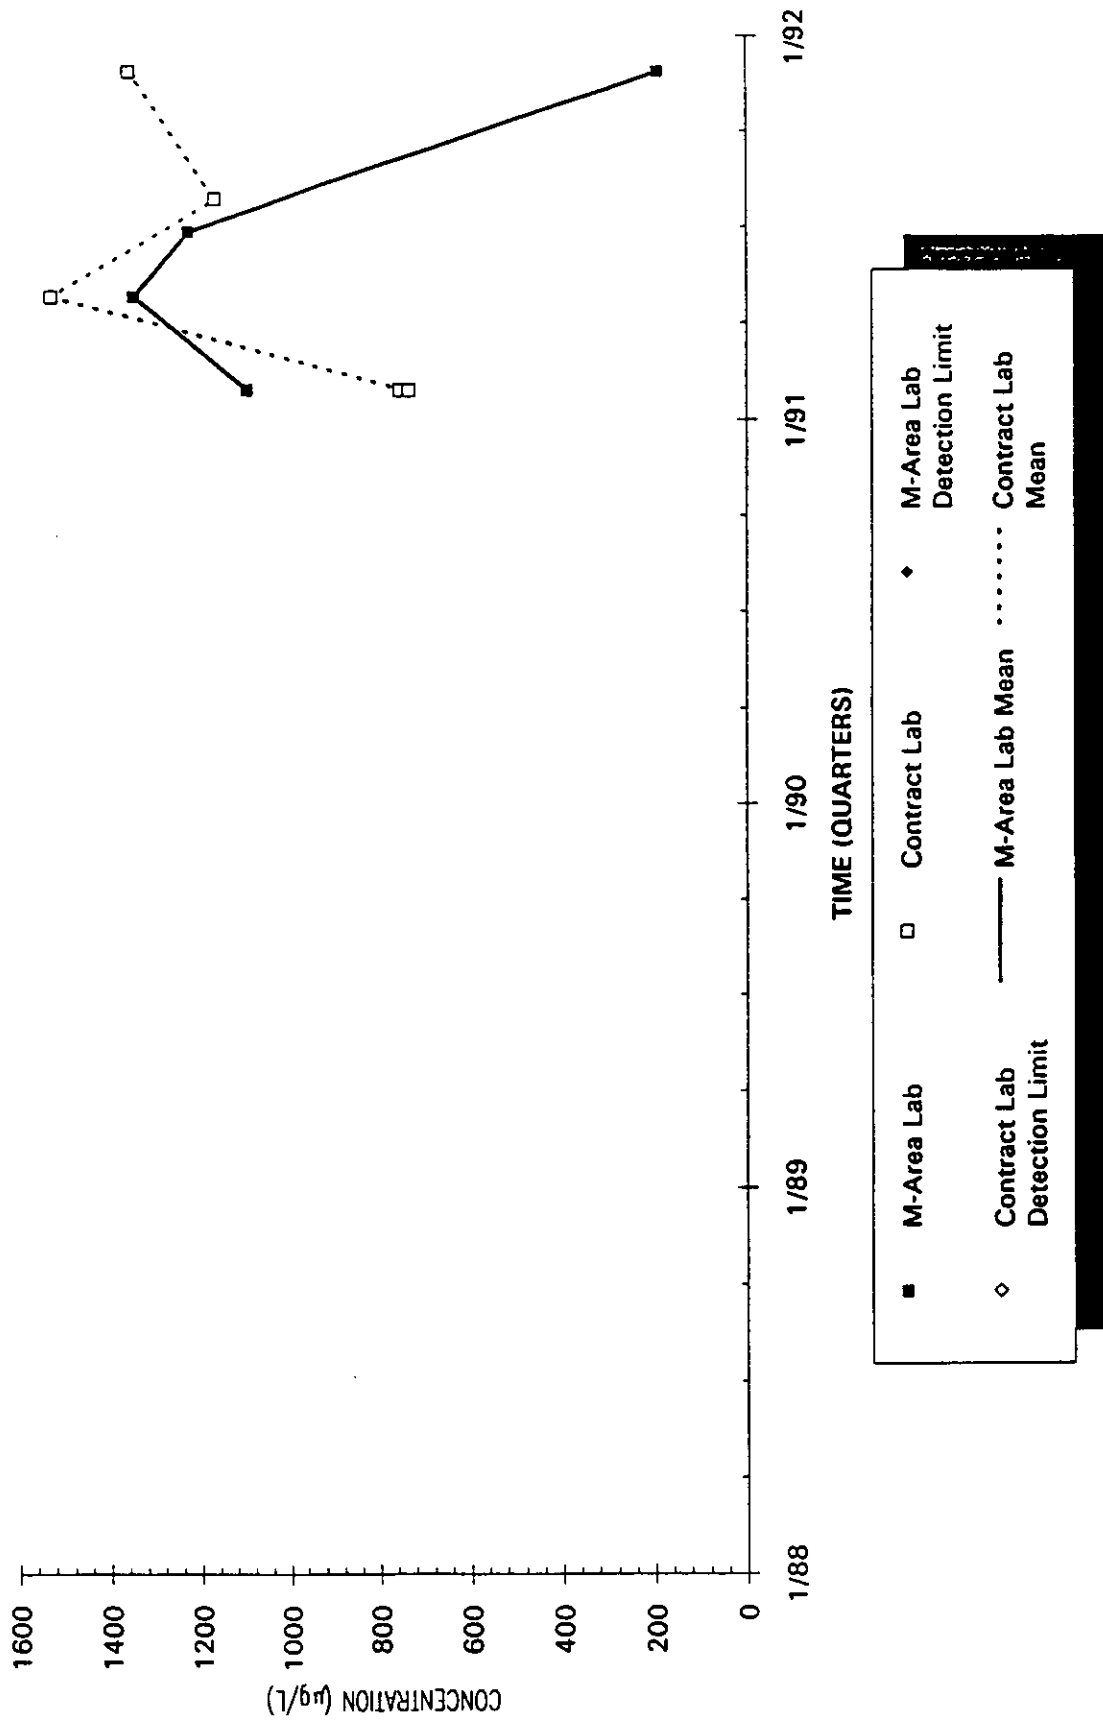

Time Series Plot of Trichloroethylene Concentrations Well ASB 3C