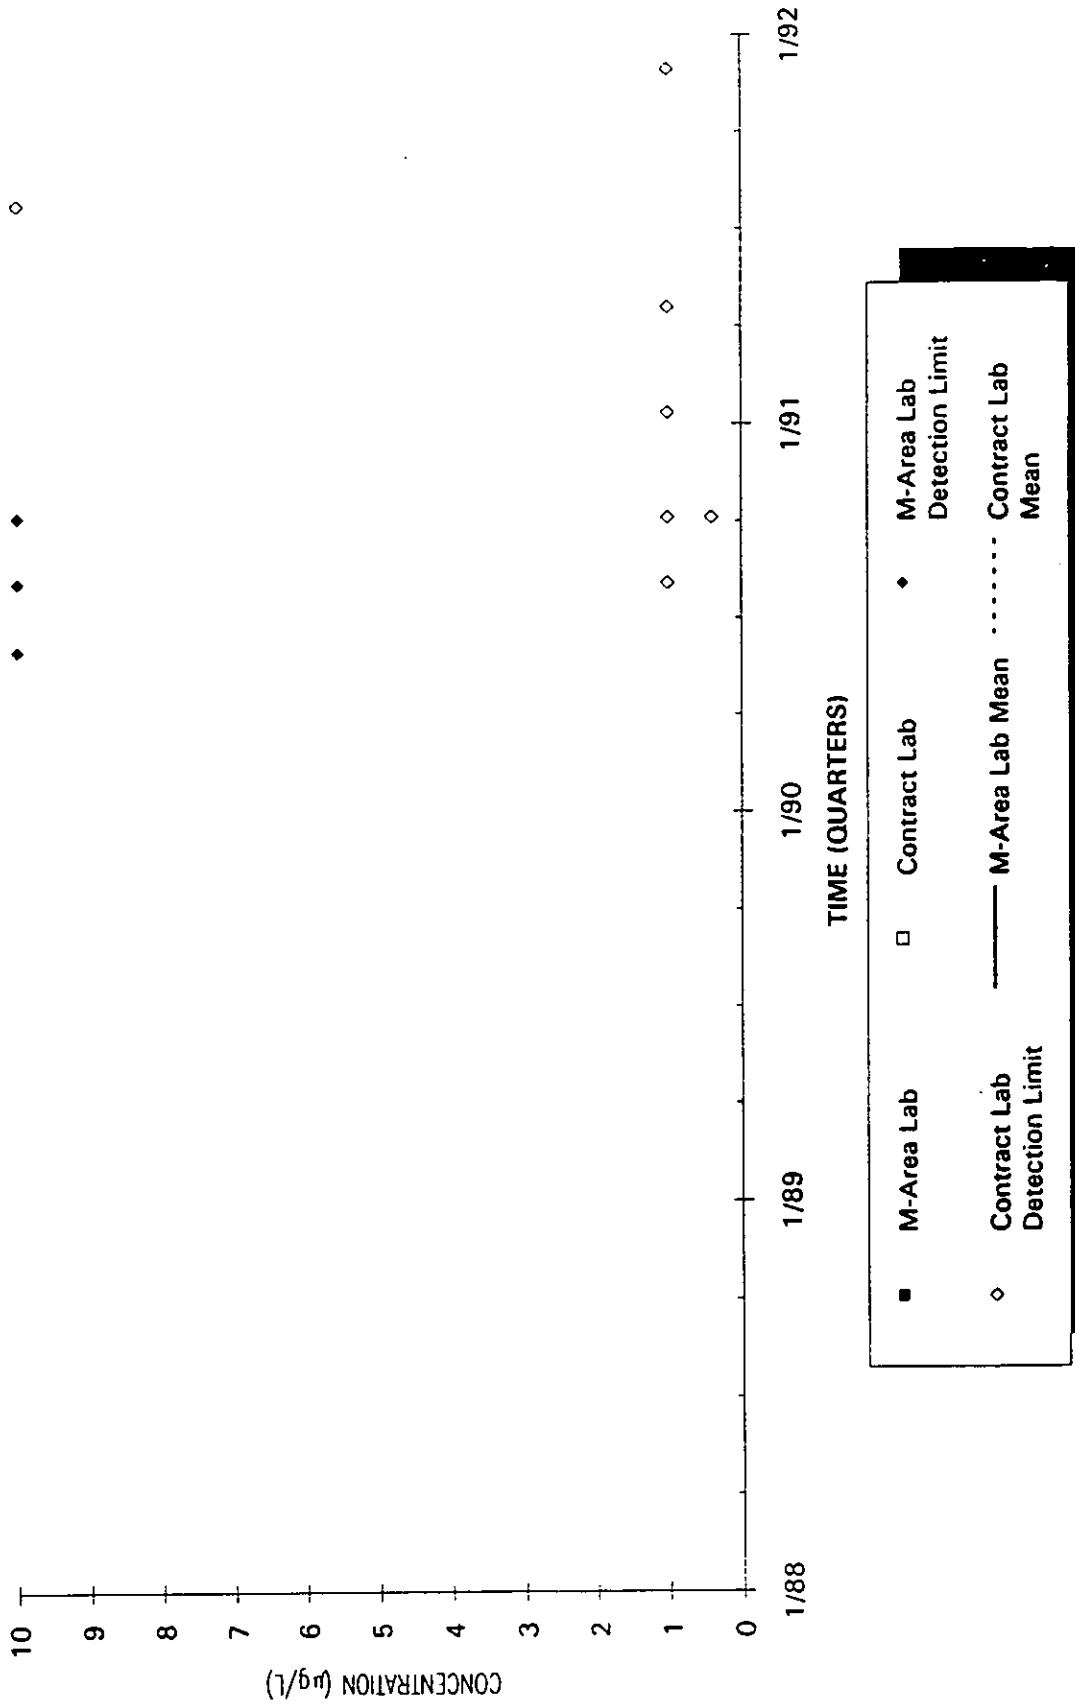

Time Series Plot of Tetrachloroethylene Concentrations Well MSB 75B