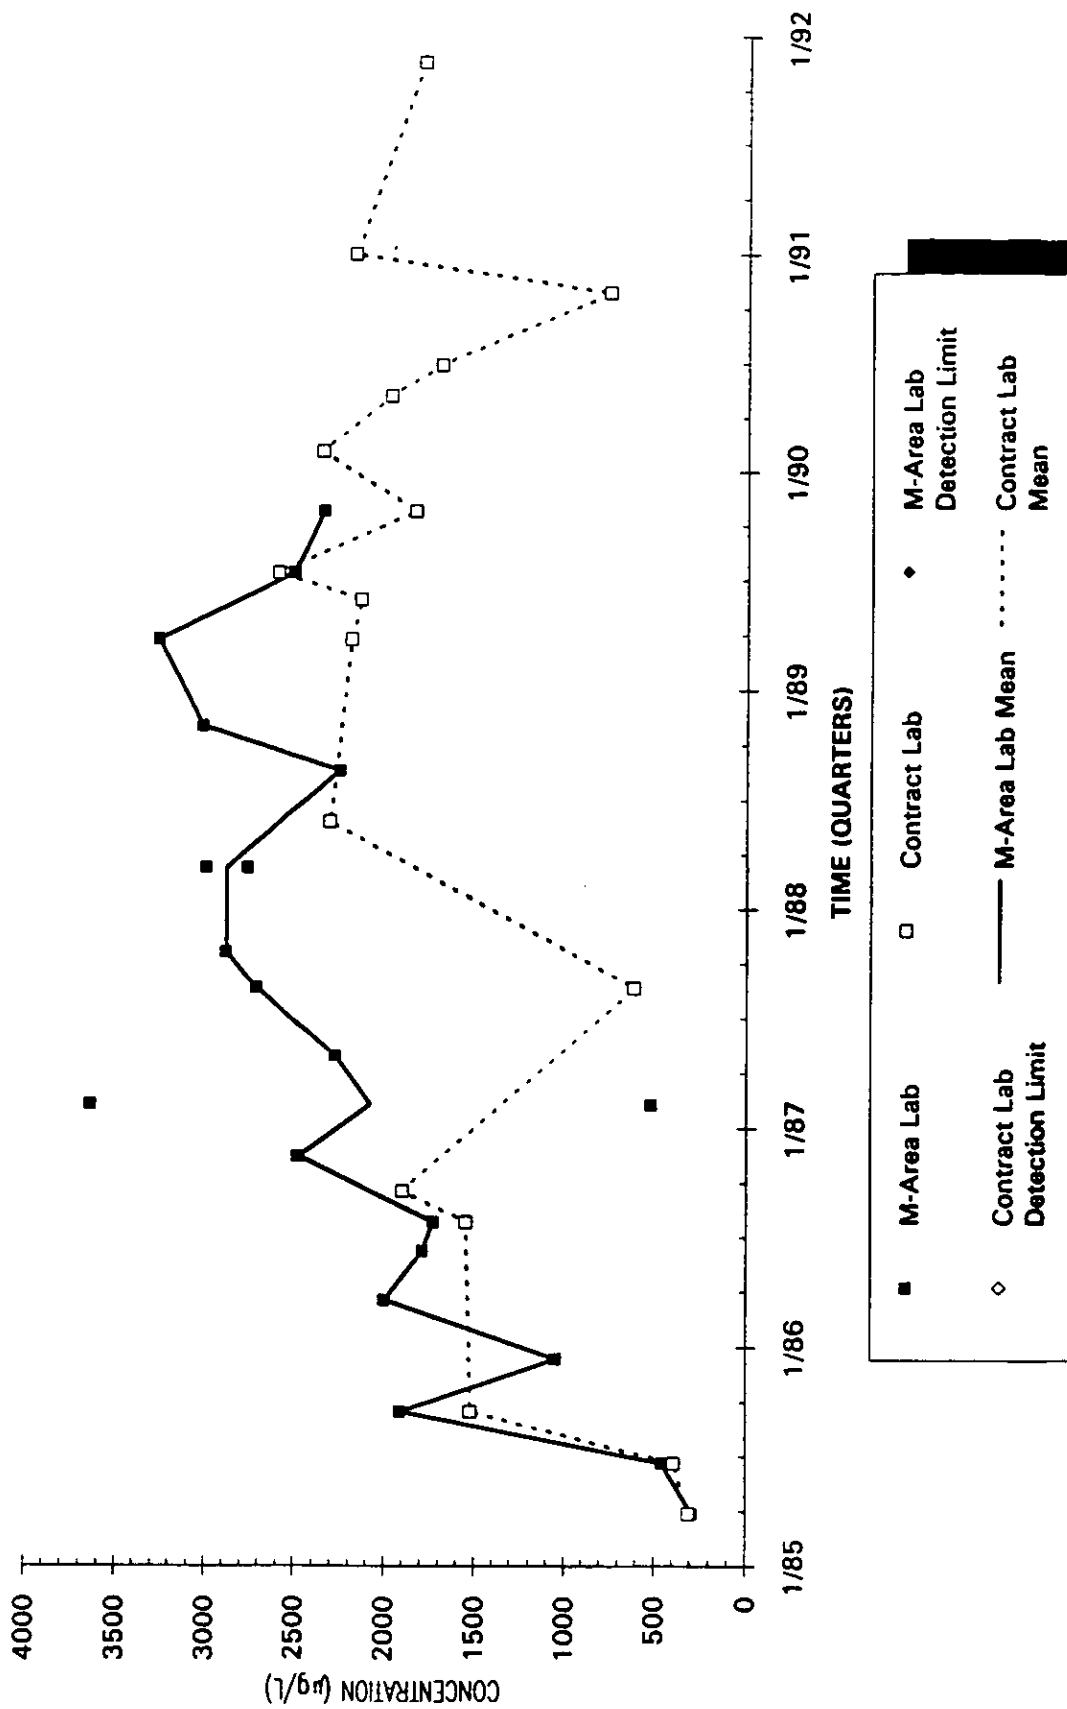

Time Series Plot of Trichloroethylene Concentrations Well MSB 36B