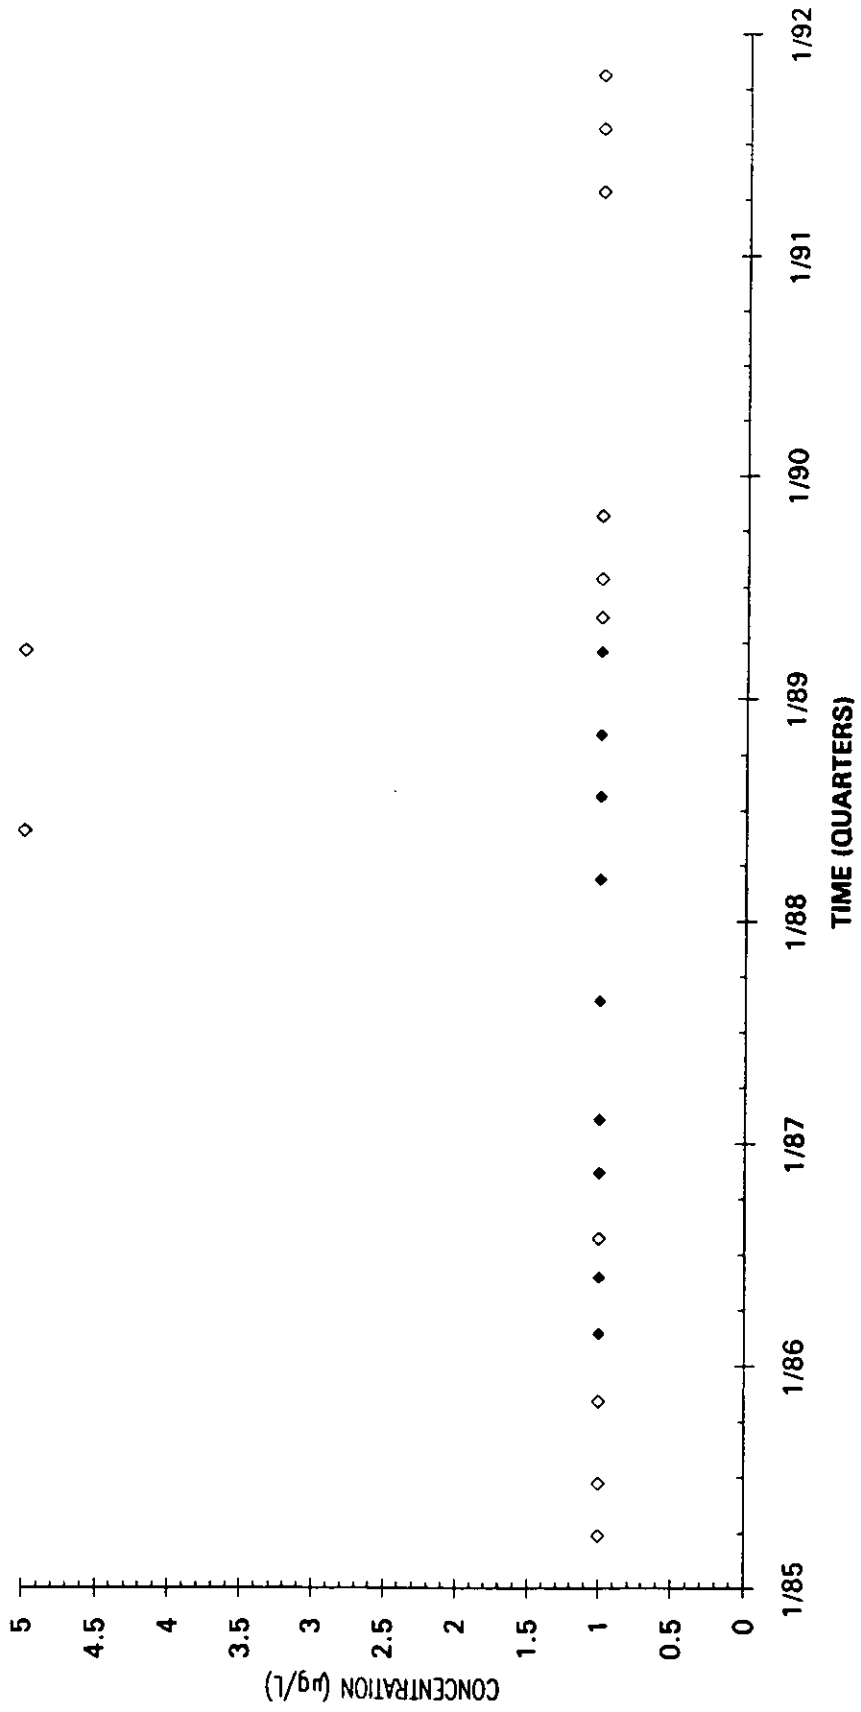

Time Series Plot of Trichloroethylene Concentrations Well MSB 36D

■ M-Area Lab
□ Contract Lab
◇ M-Area Lab Detection Limit
— Contract Lab Detection Limit
..... M-Area Lab Mean
..... Contract Lab Mean