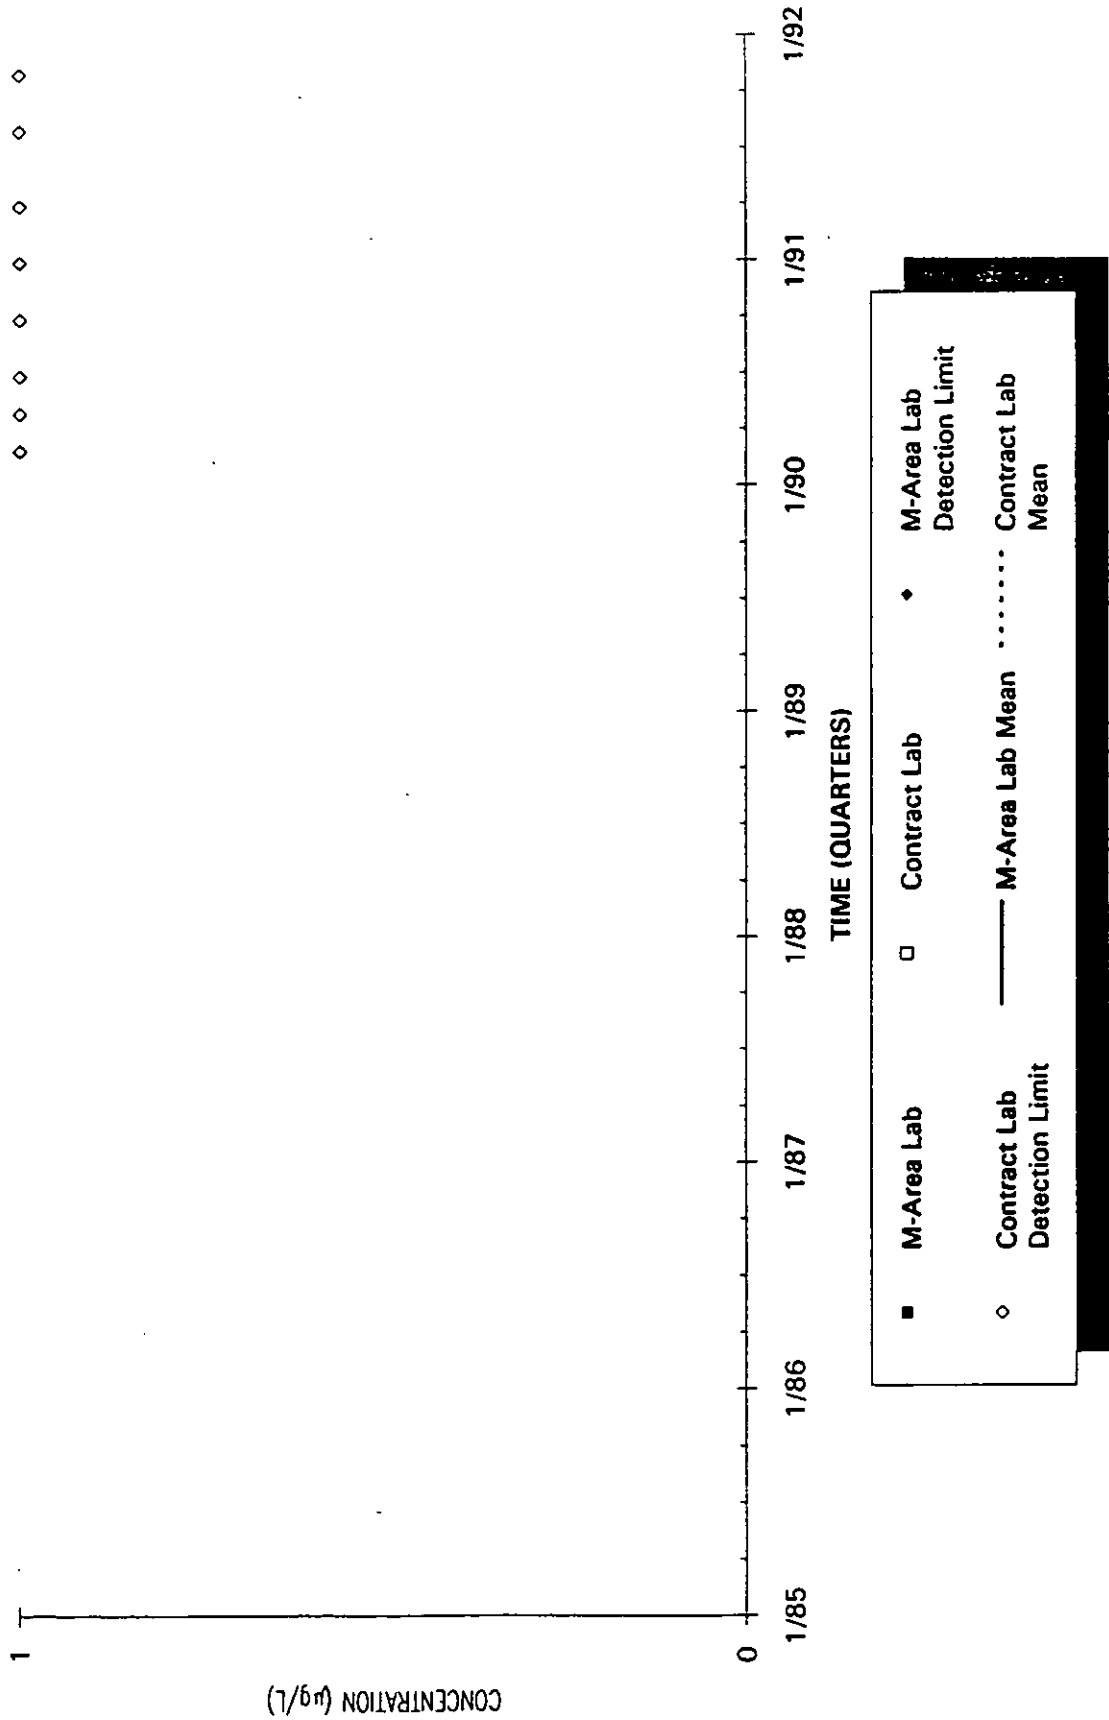

Time Series Plot of Trichloroethylene Concentrations Well AMB 9D