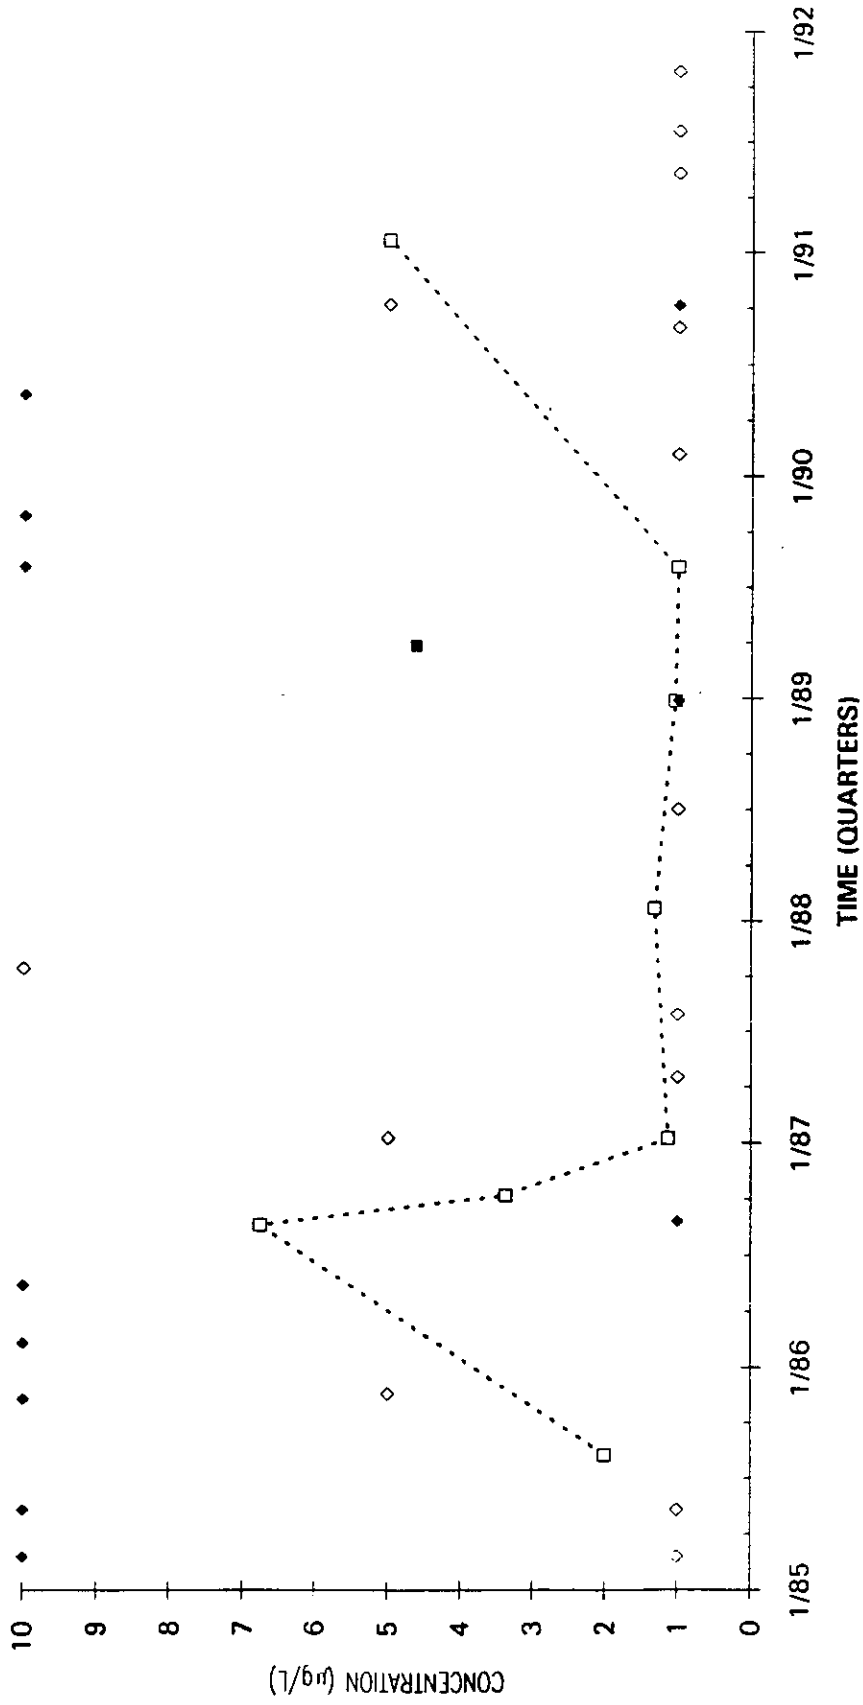

Time Series Plot of Tetrachloroethylene Concentrations Well ABP 3