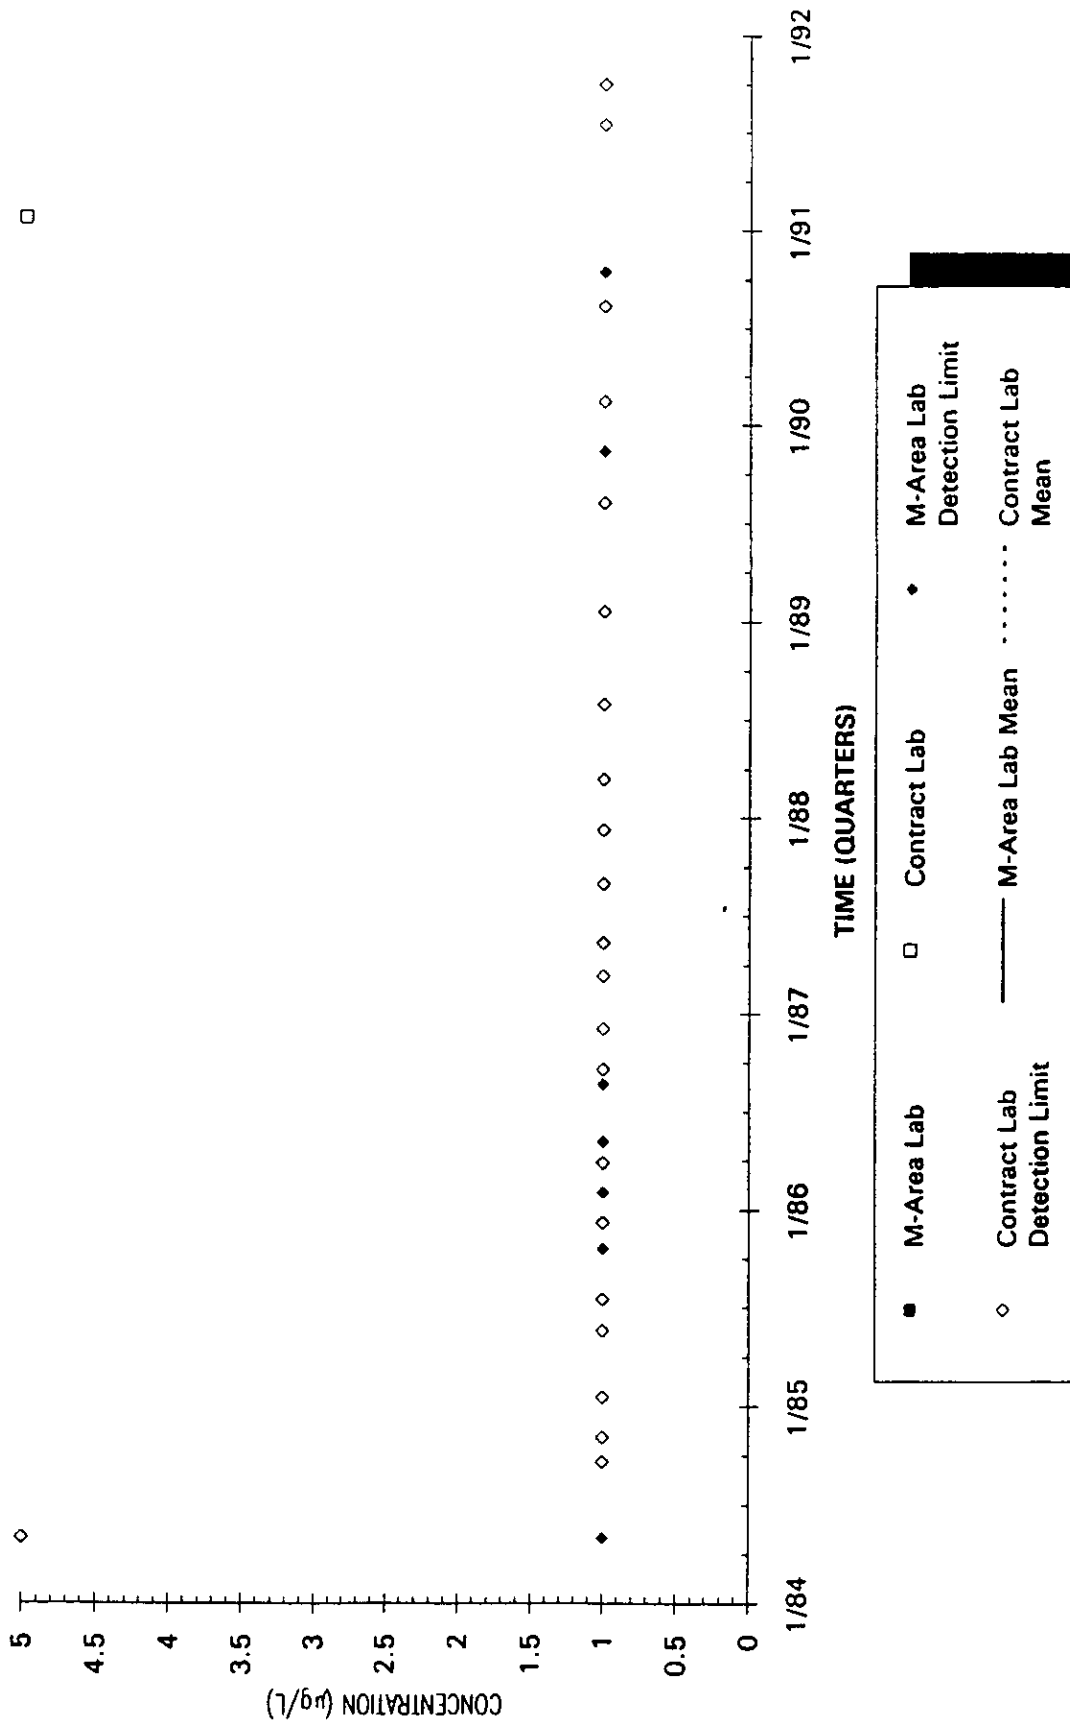

Time Series Plot of Trichloroethylene Concentrations Well SRW 2B