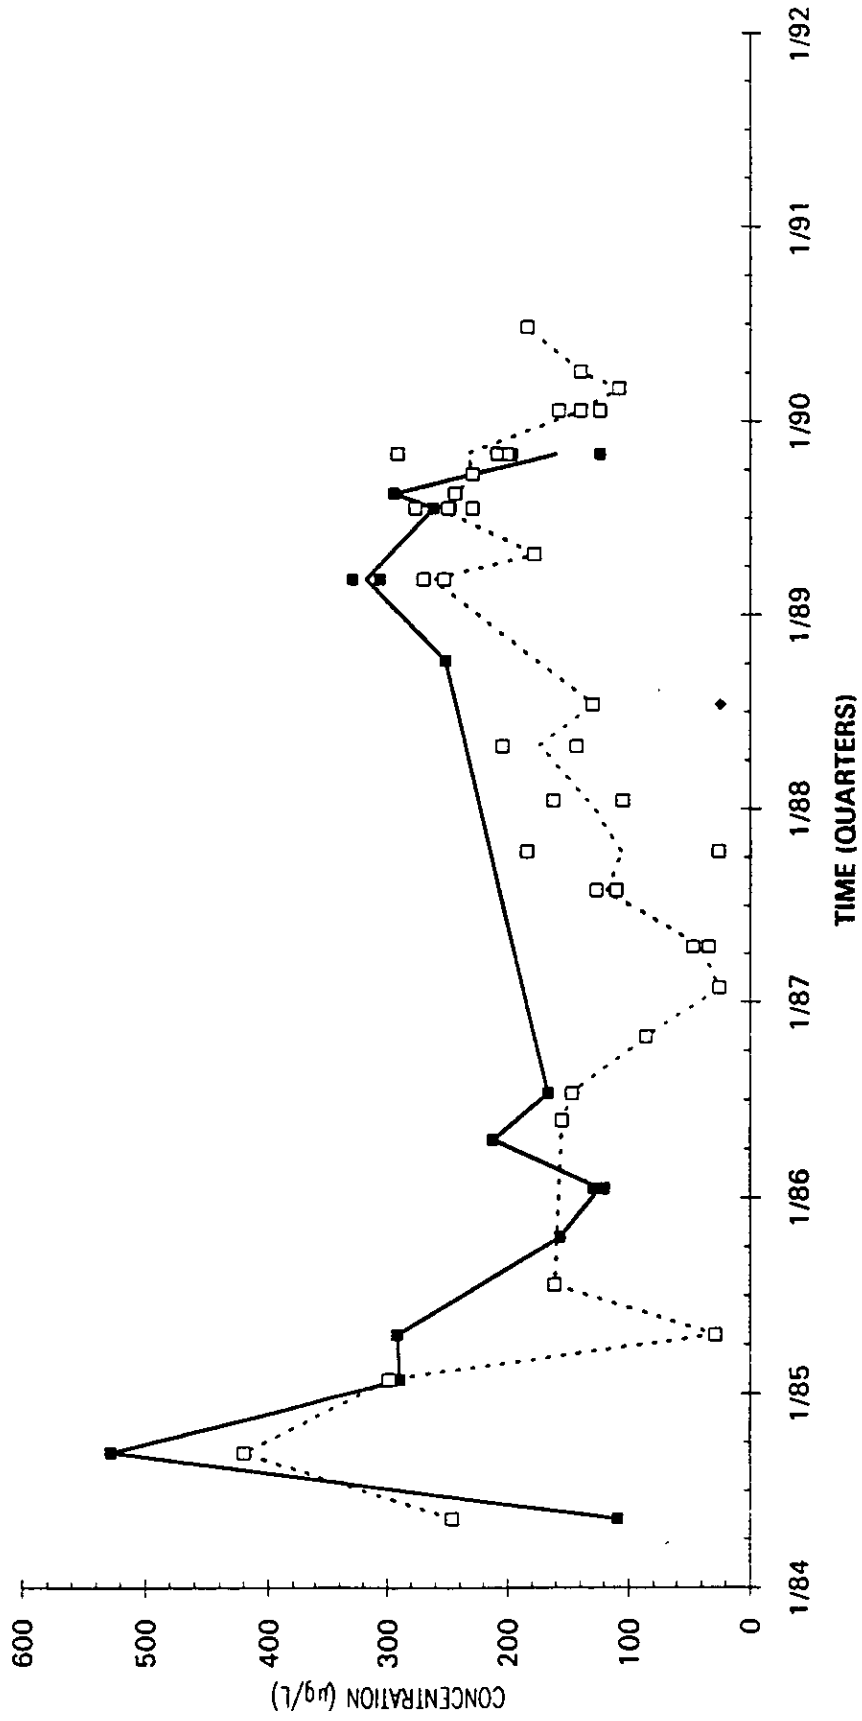

Time Series Plot of Tetrachloroethylene Concentrations Well MSB 8A

- M-Area Lab
- Contract Lab
- M-Area Lab Detection Limit
- Contract Lab Detection Limit
- M-Area Lab Mean
- ..... Contract Lab Mean