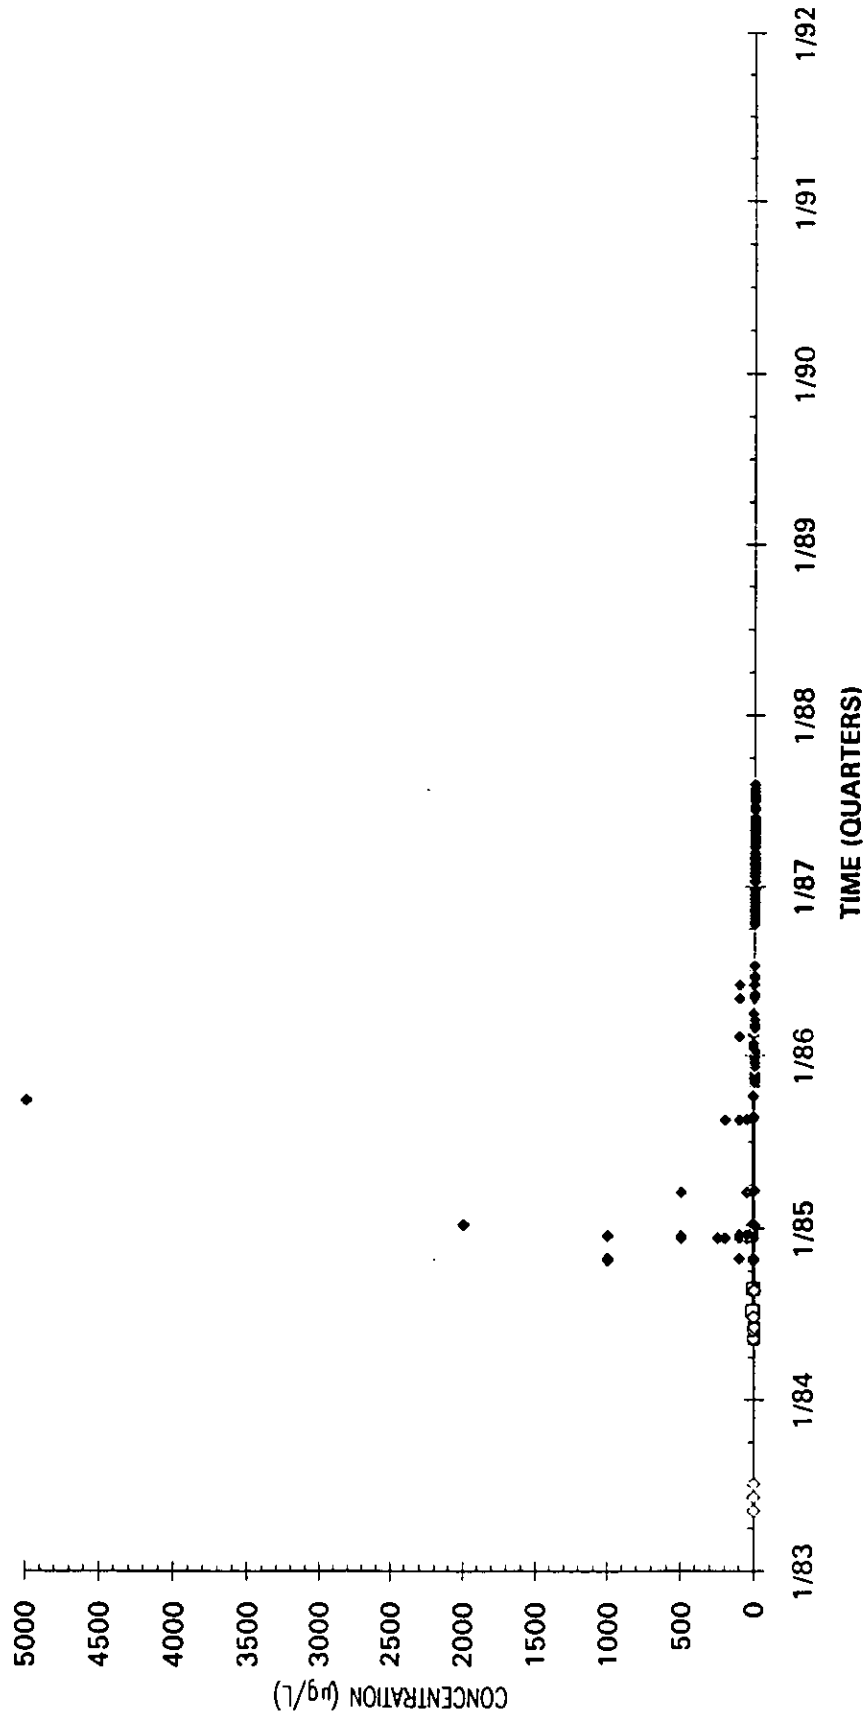

Time Series Plot of Tetrachloroethylene Concentrations Well MSB 23A

- M-Area Lab
- Contract Lab
- M-Area Lab Detection Limit
- Contract Lab Detection Limit
- M-Area Lab Mean
- - - - - Contract Lab Mean