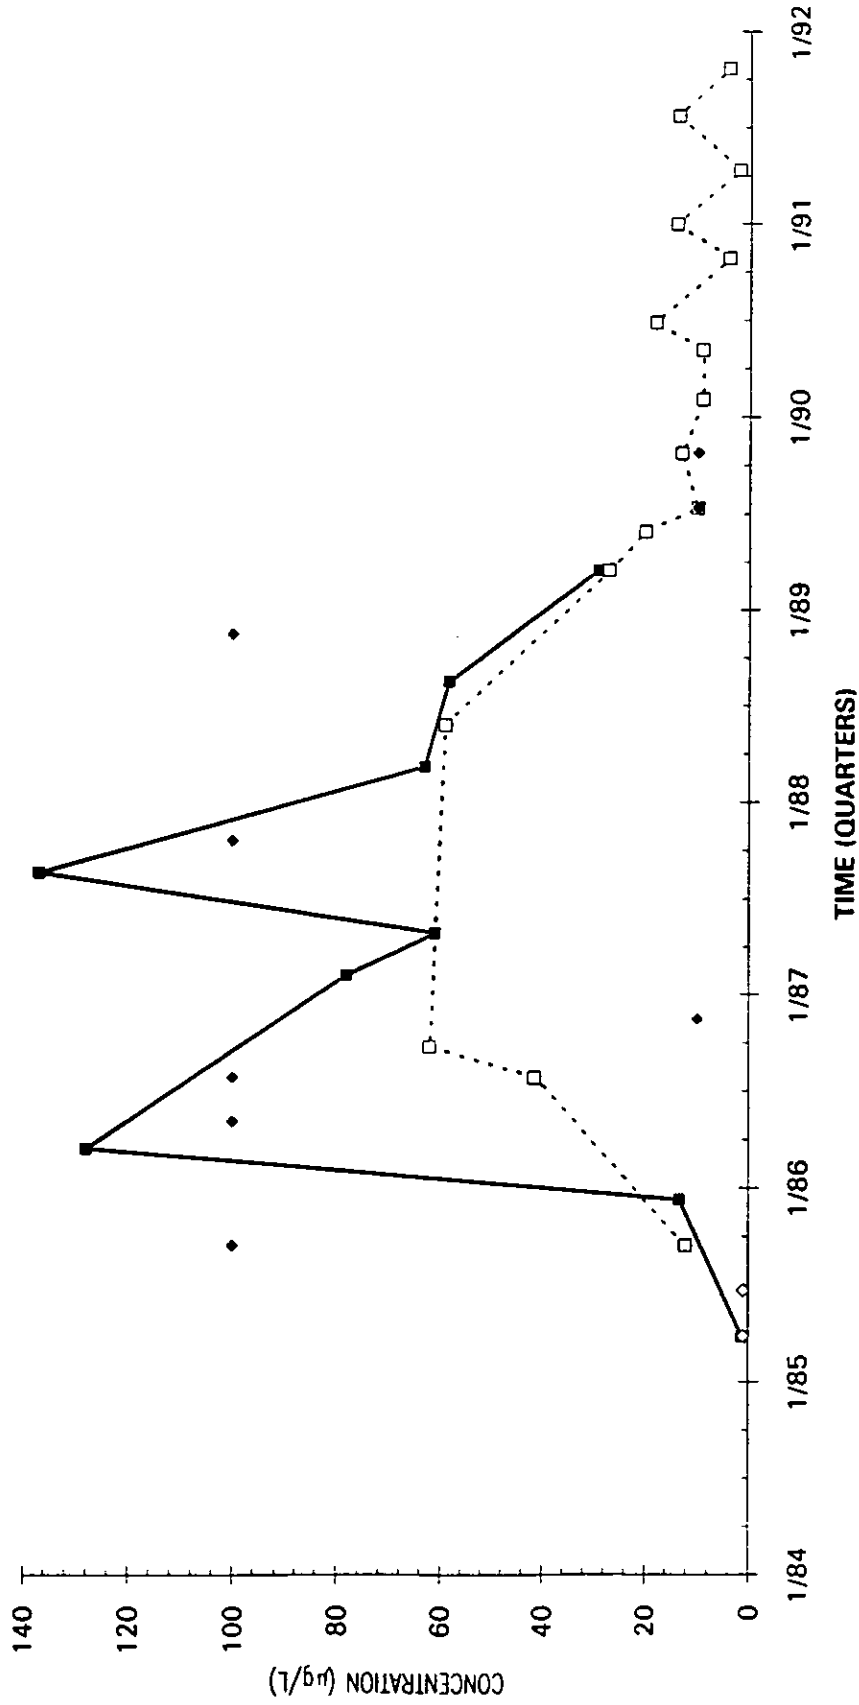

Time Series Plot of Tetrachloroethylene Concentrations Well MSB 36C