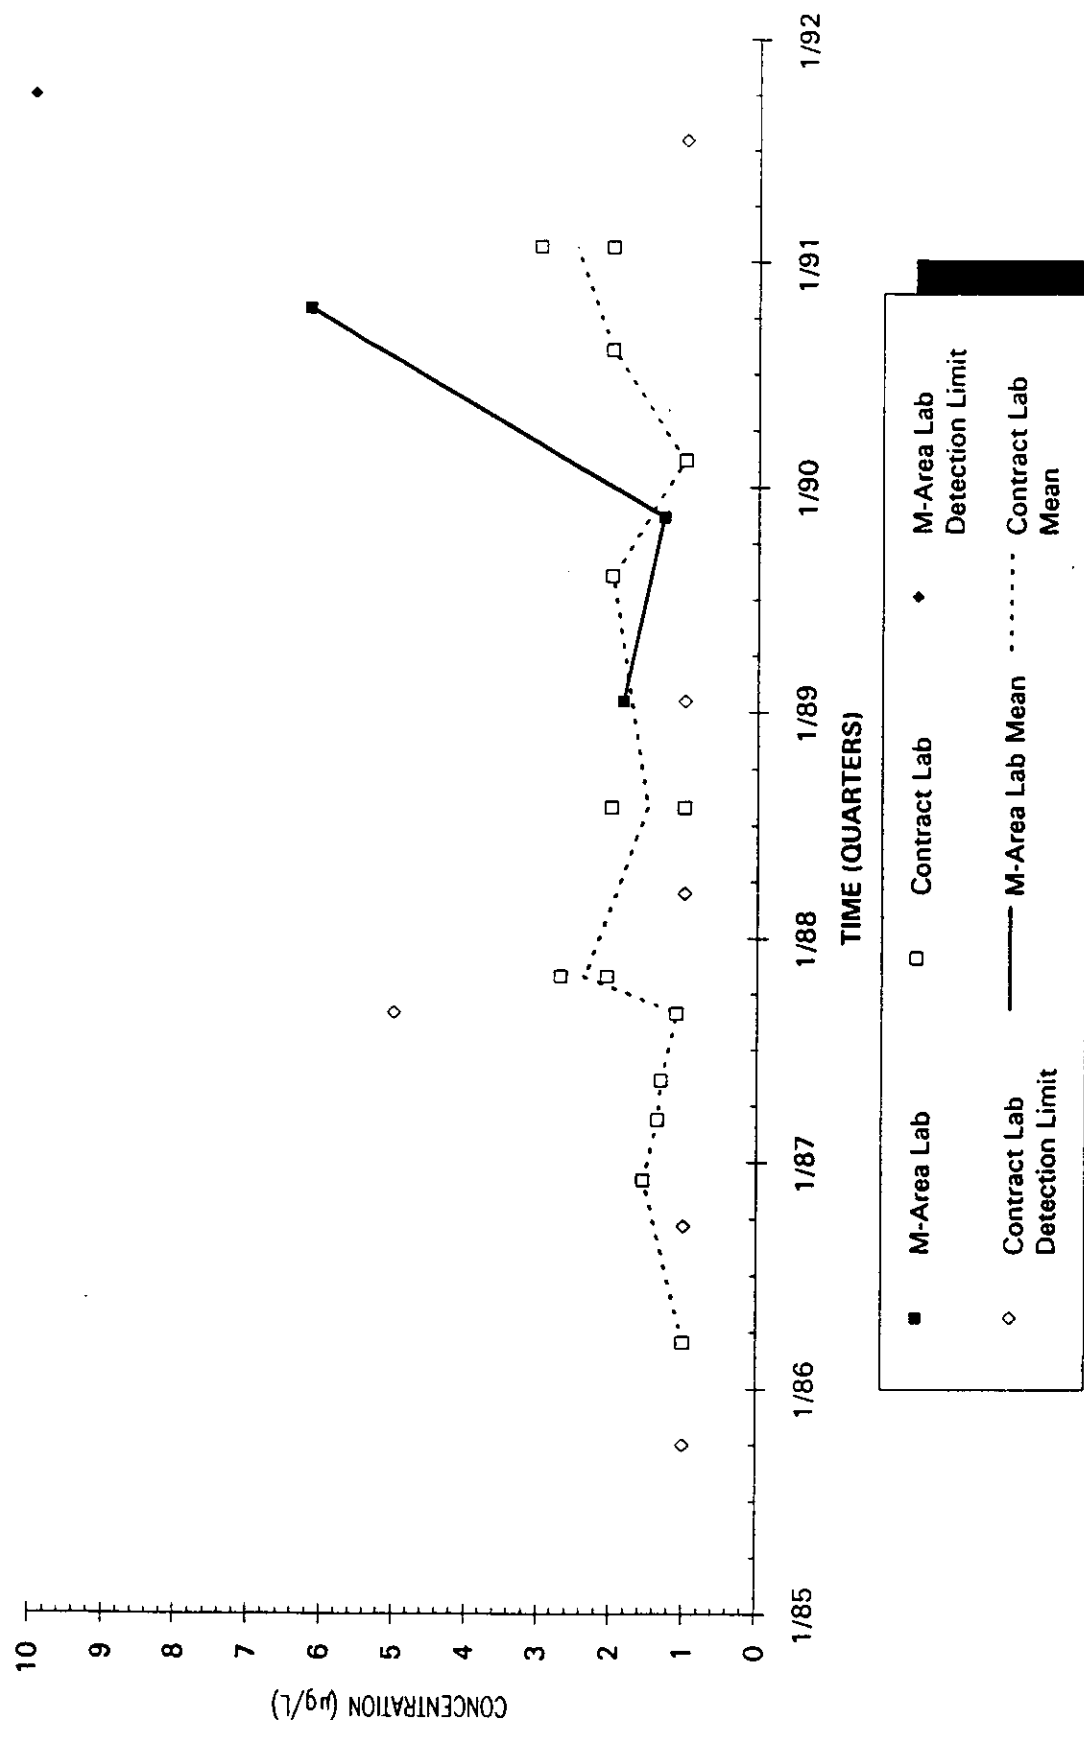

Time Series Plot of Trichloroethylene Concentrations Well SRW 2