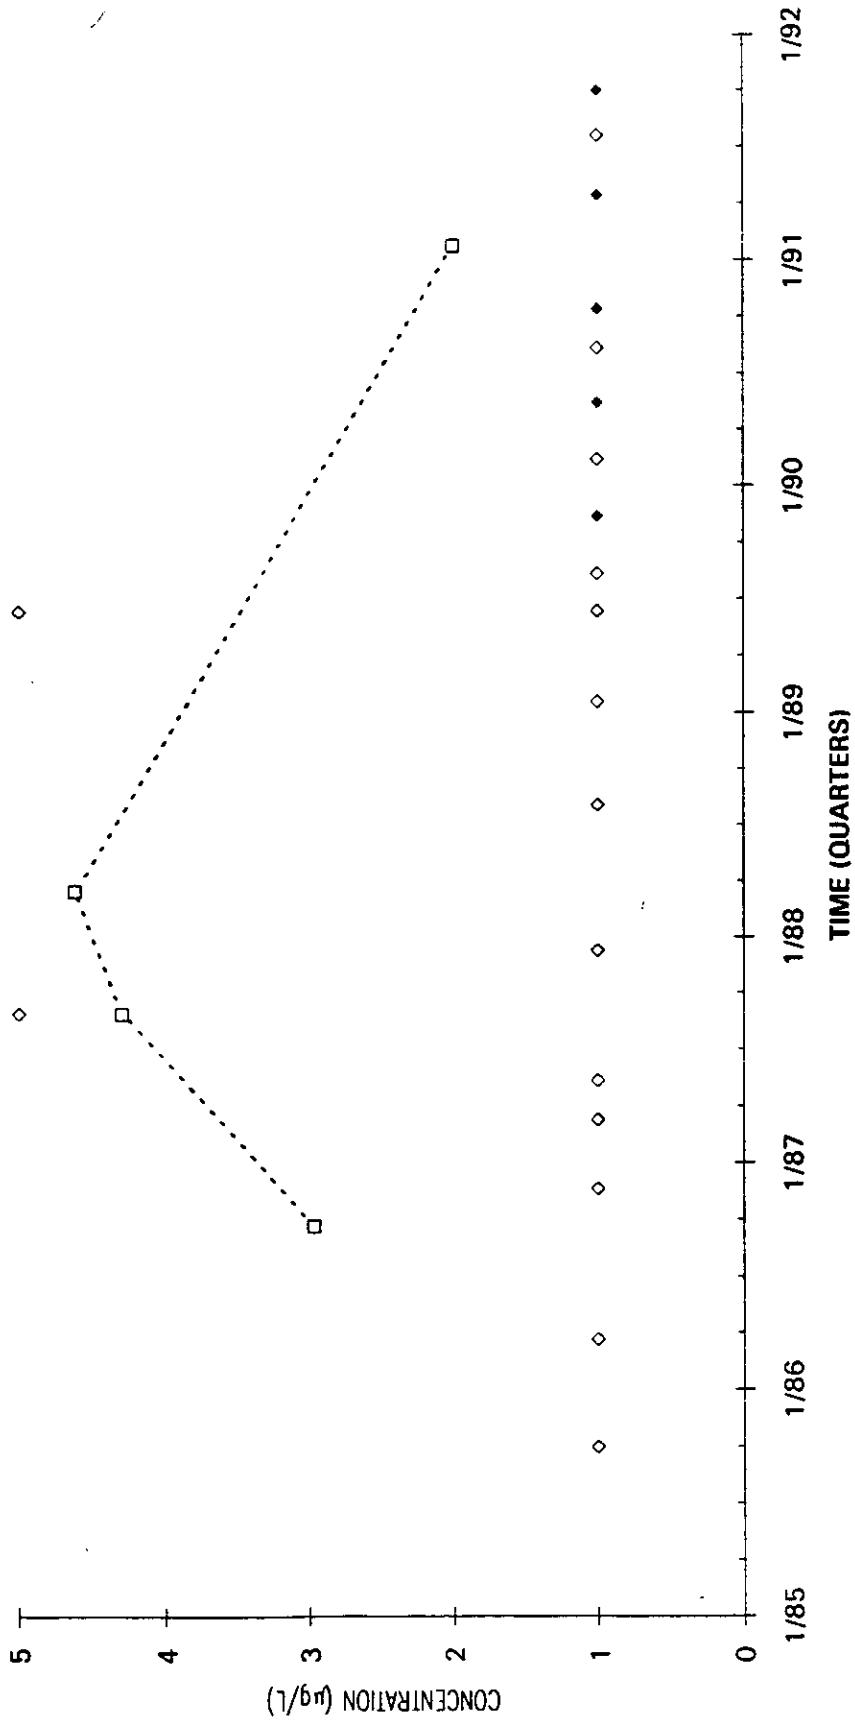

Time Series Plot of Tetrachloroethylene Concentrations Well SRW 9

- M-Area Lab
- Contract Lab
- M-Area Lab Detection Limit
- Contract Lab
- M-Area Lab Mean
- ..... Contract Lab Mean
- Contract Lab Detection Limit