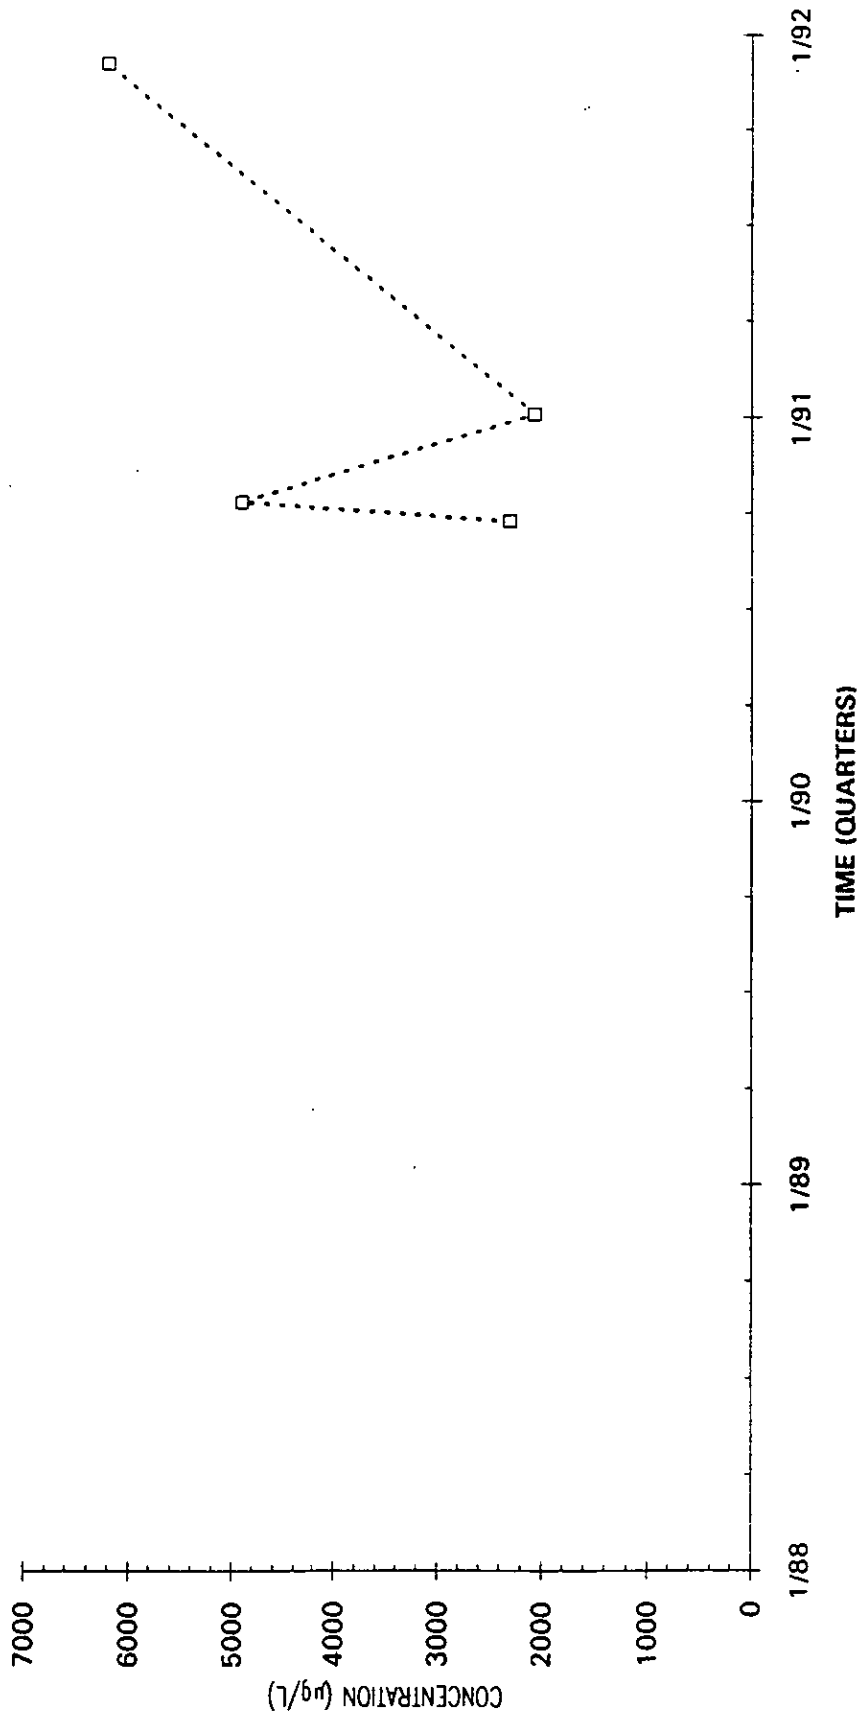

Time Series Plot of Tetrachloroethylene Concentrations Well MSB 15C

M-Area Lab
 Contract Lab
 M-Area Lab Mean
 Contract Lab Mean
 M-Area Lab Detection Limit
 Contract Lab Detection Limit