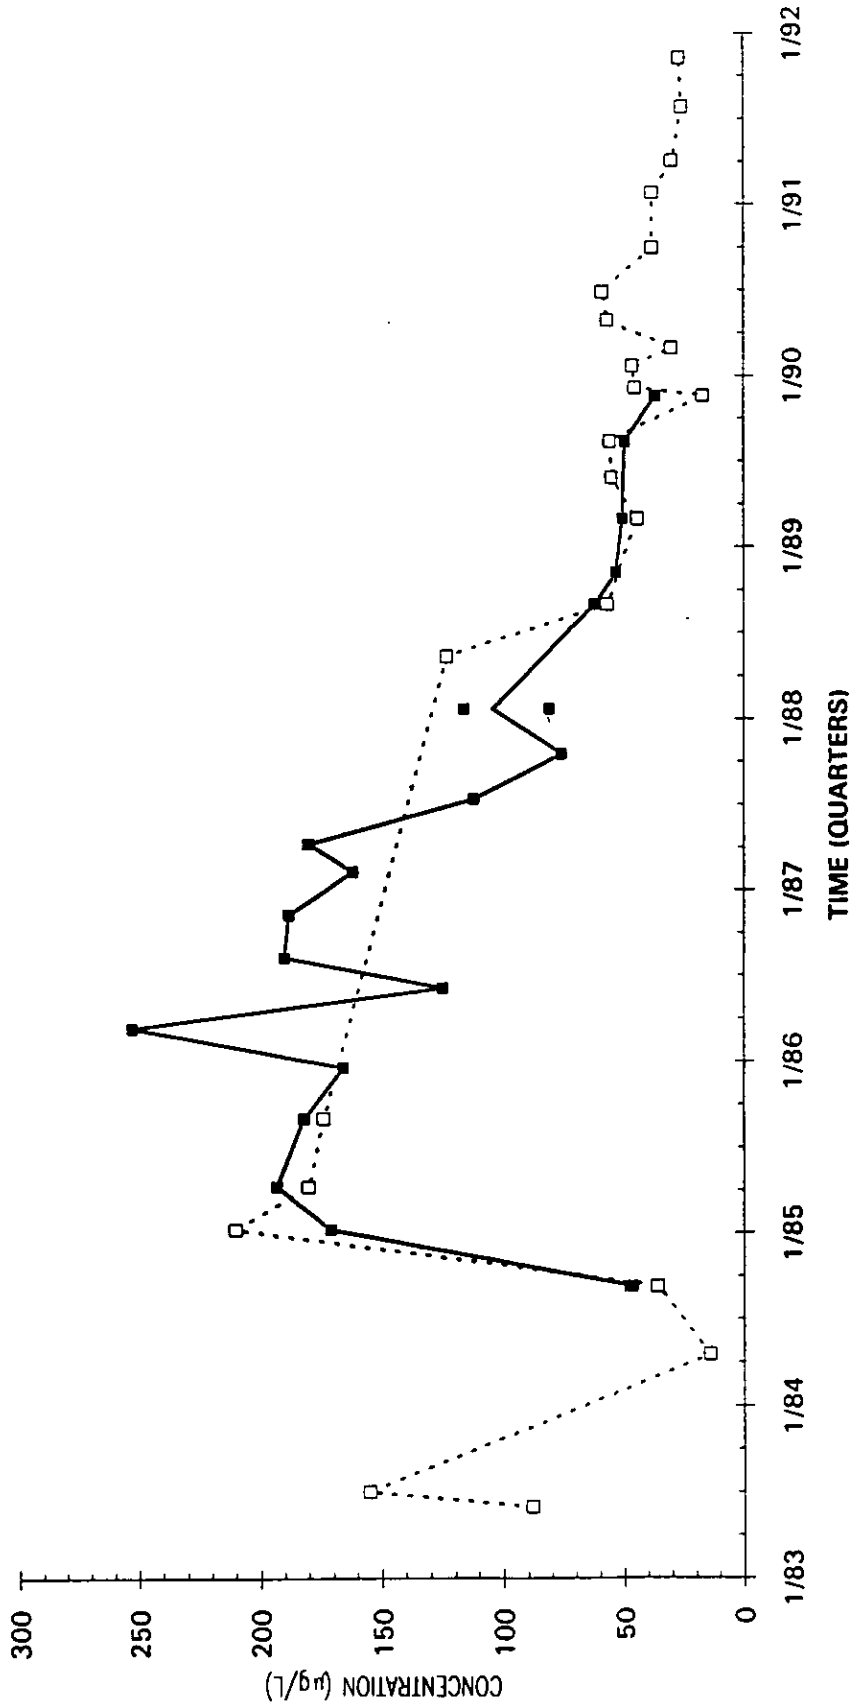

Time Series Plot of Tetrachloroethylene Concentrations Well MSB 13B

- M-Area Lab
- Contract Lab
- M-Area Lab Detection Limit
- Contract Lab Detection Limit
- M-Area Lab Mean
- ..... Contract Lab Mean