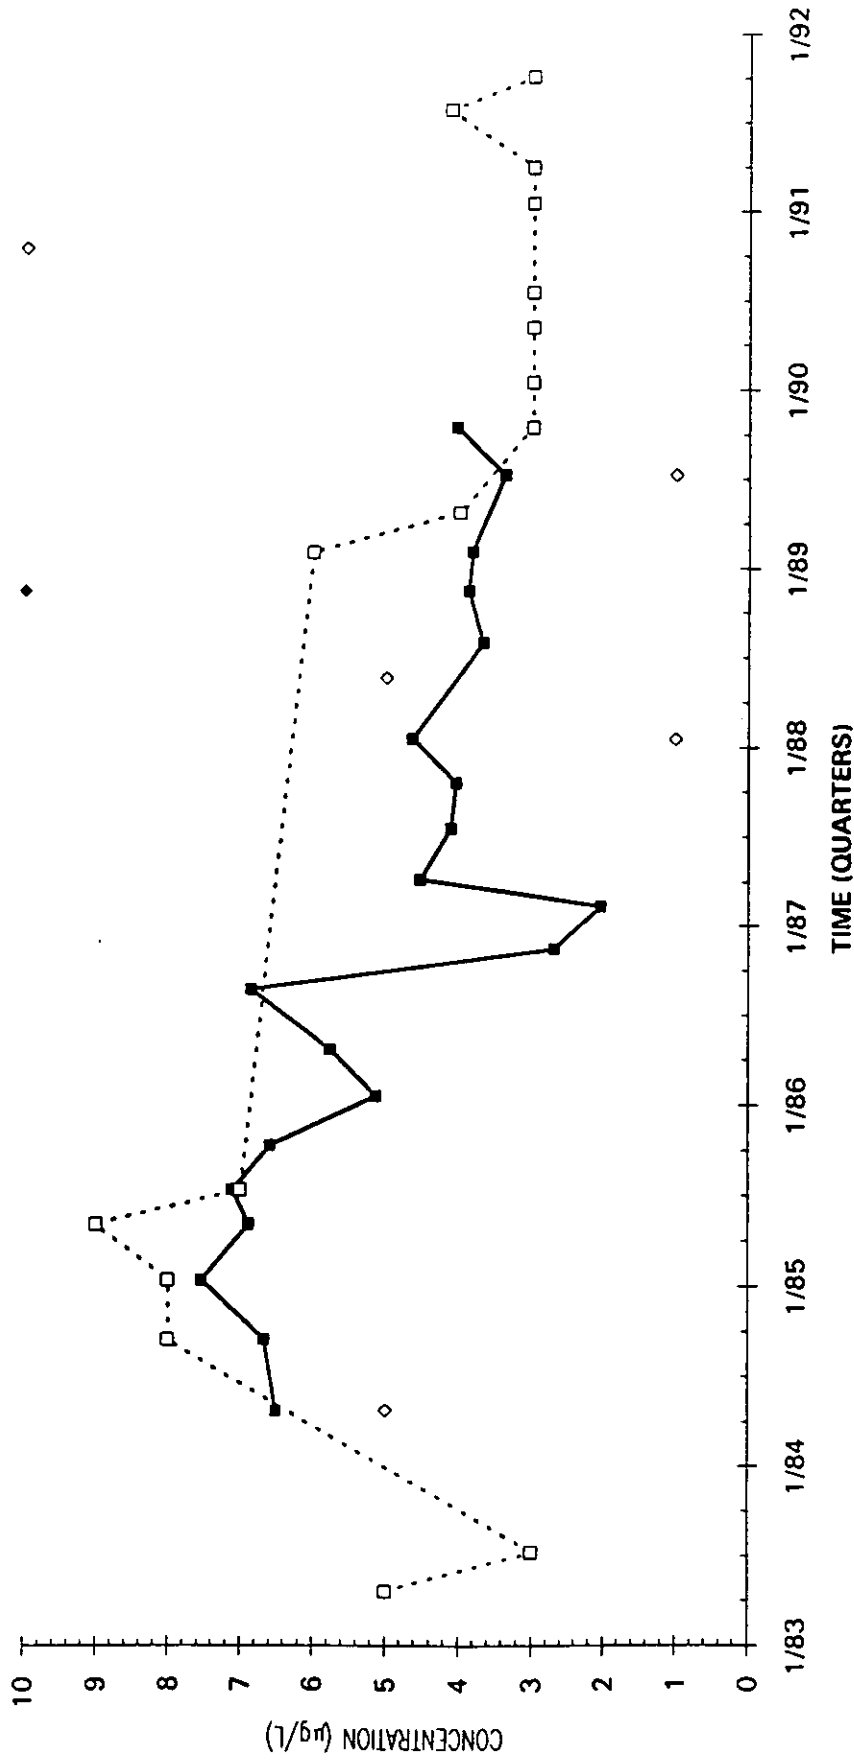

Time Series Plot of Trichloroethylene Concentrations Well MSB 21A

- M-Area Lab
- Contract Lab
- M-Area Lab Detection Limit
- Contract Lab Detection Limit
- M-Area Lab Mean
- ..... Contract Lab Mean