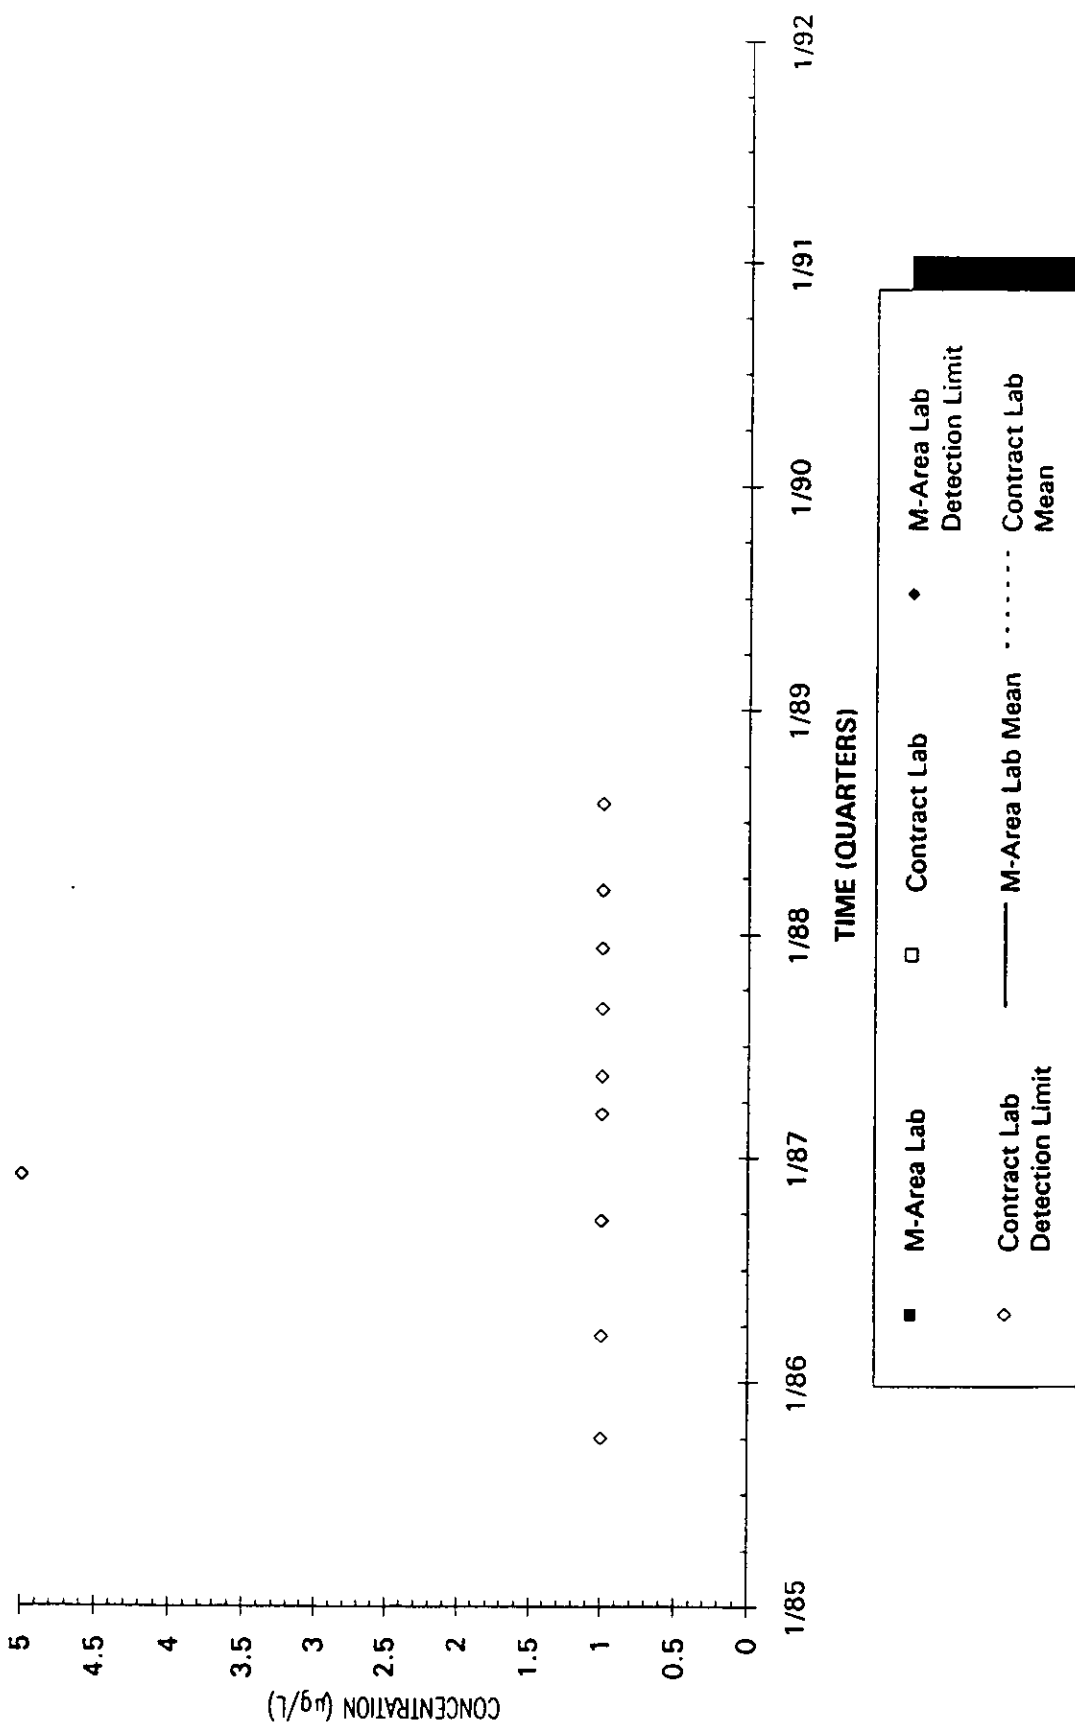

Time Series Plot of Trichloroethylene Concentrations Well SRW 1