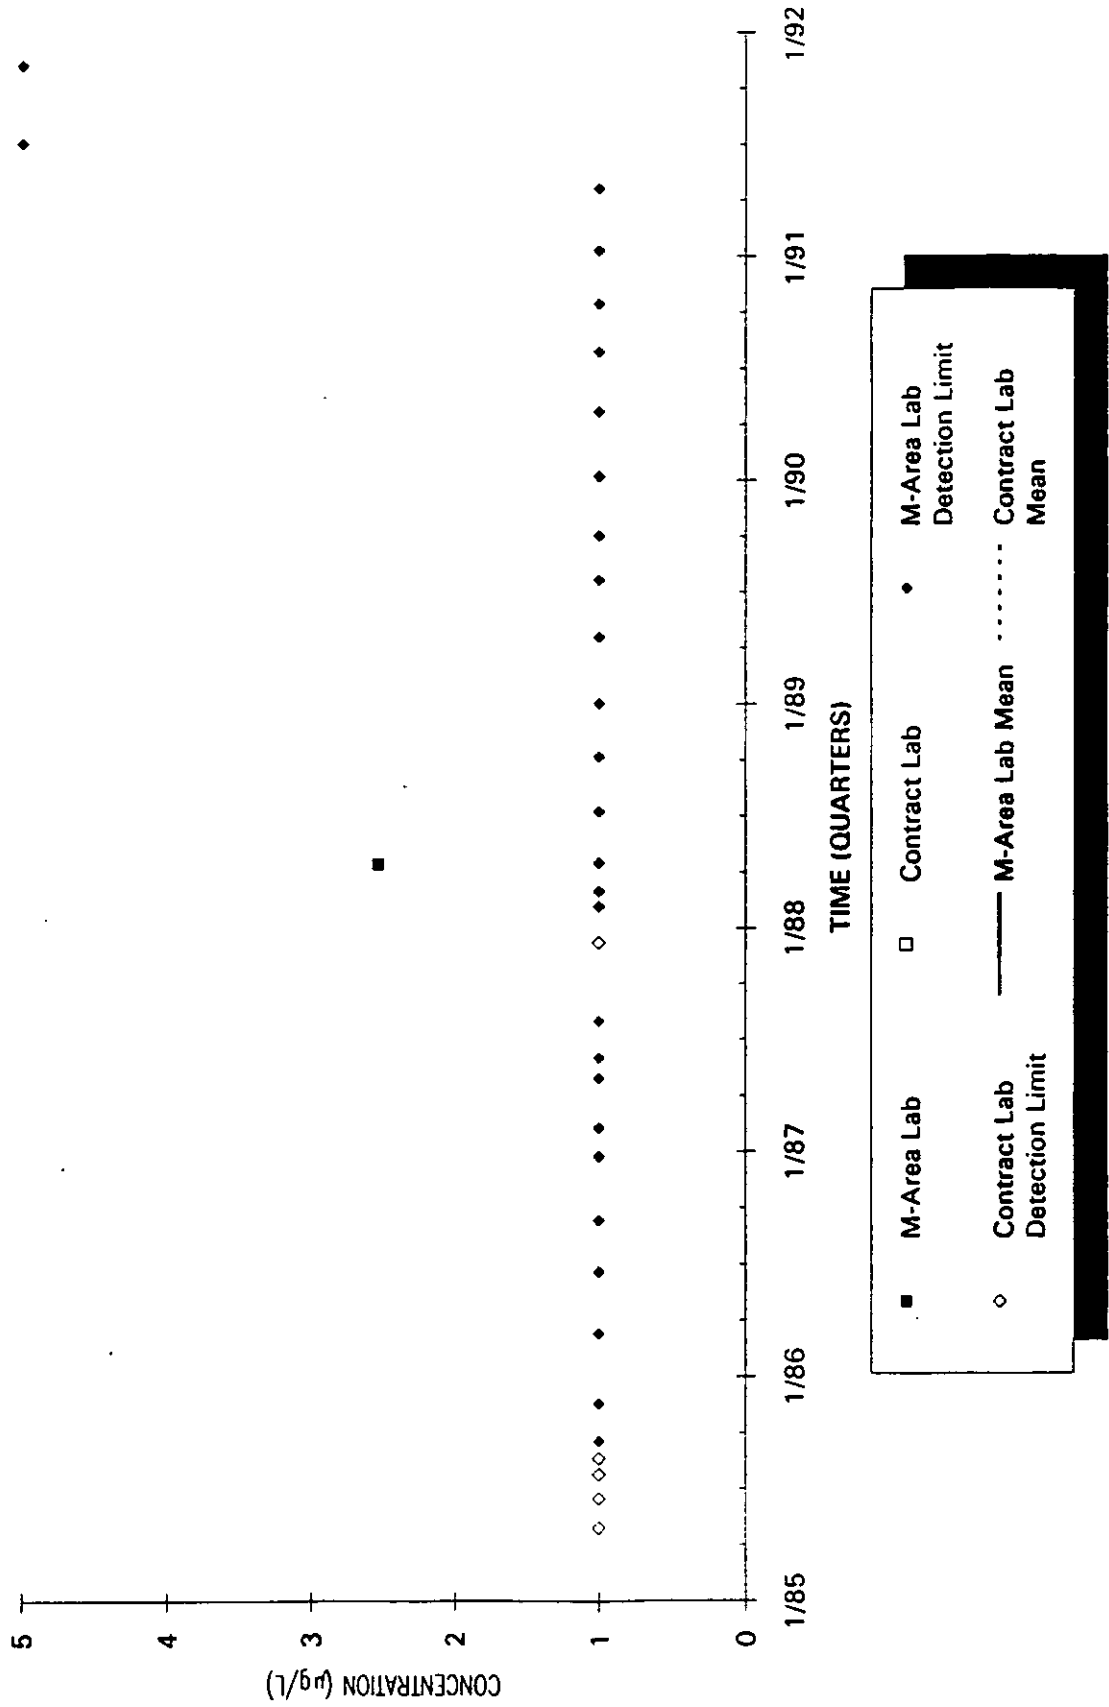

Time Series Plot of Tetrachloroethylene Concentrations Well MSB 27TA