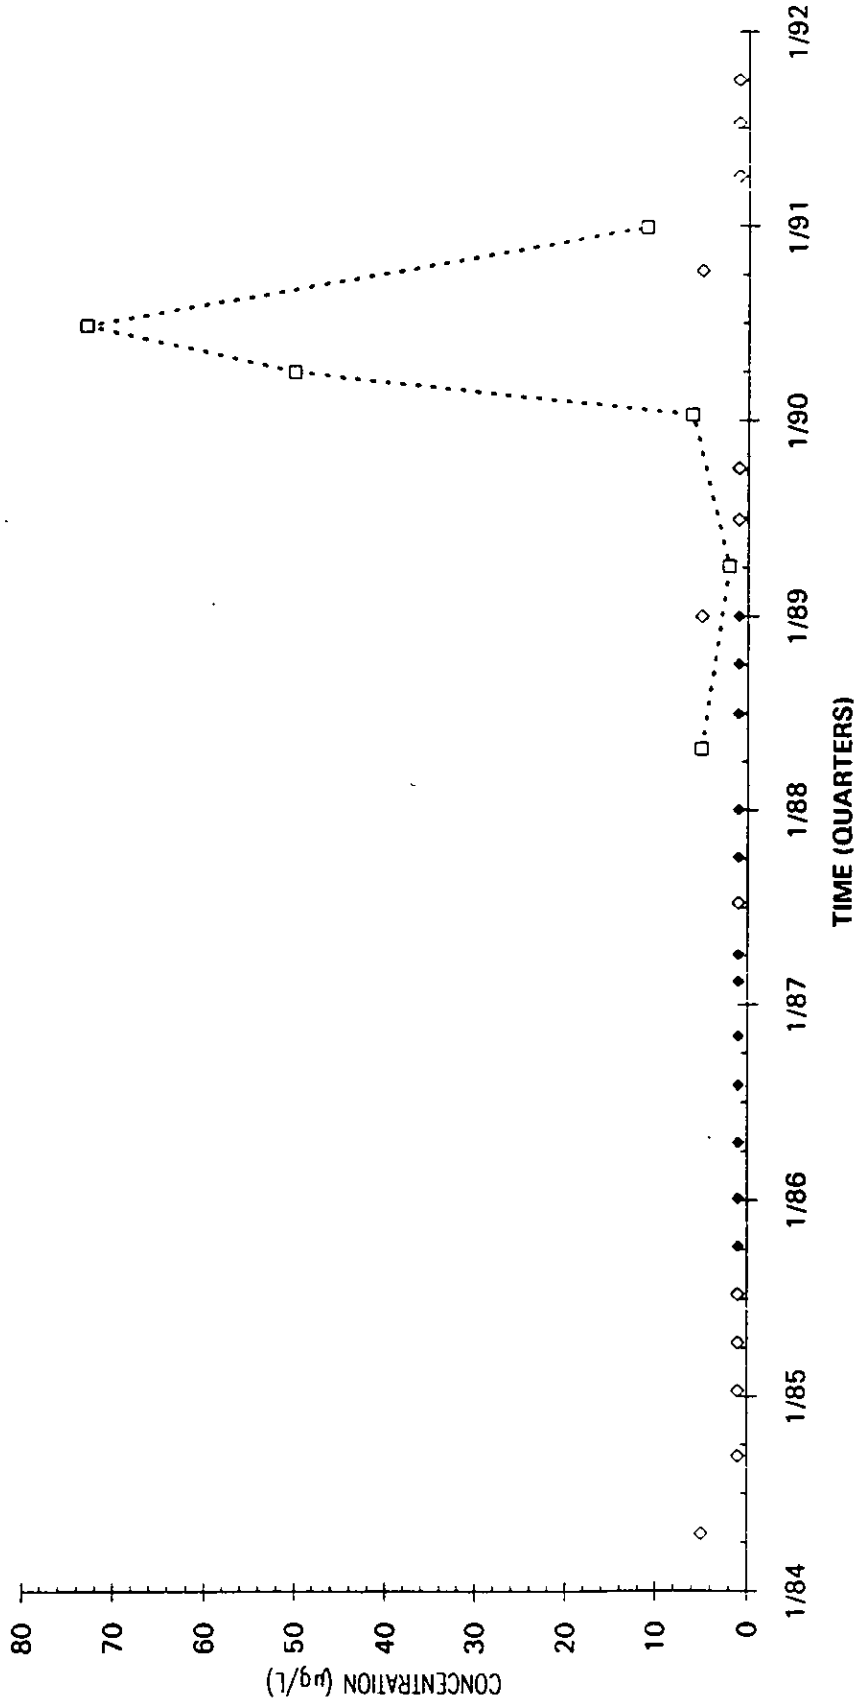

Time Series Plot of Tetrachloroethylene Concentrations Well MSB 10B

■	M-Area Lab	□	Contract Lab	•	M-Area Lab
◇	Contract Lab	—	M-Area Lab Mean	.....	Contract Lab
	Detection Limit		Detection Limit		Mean