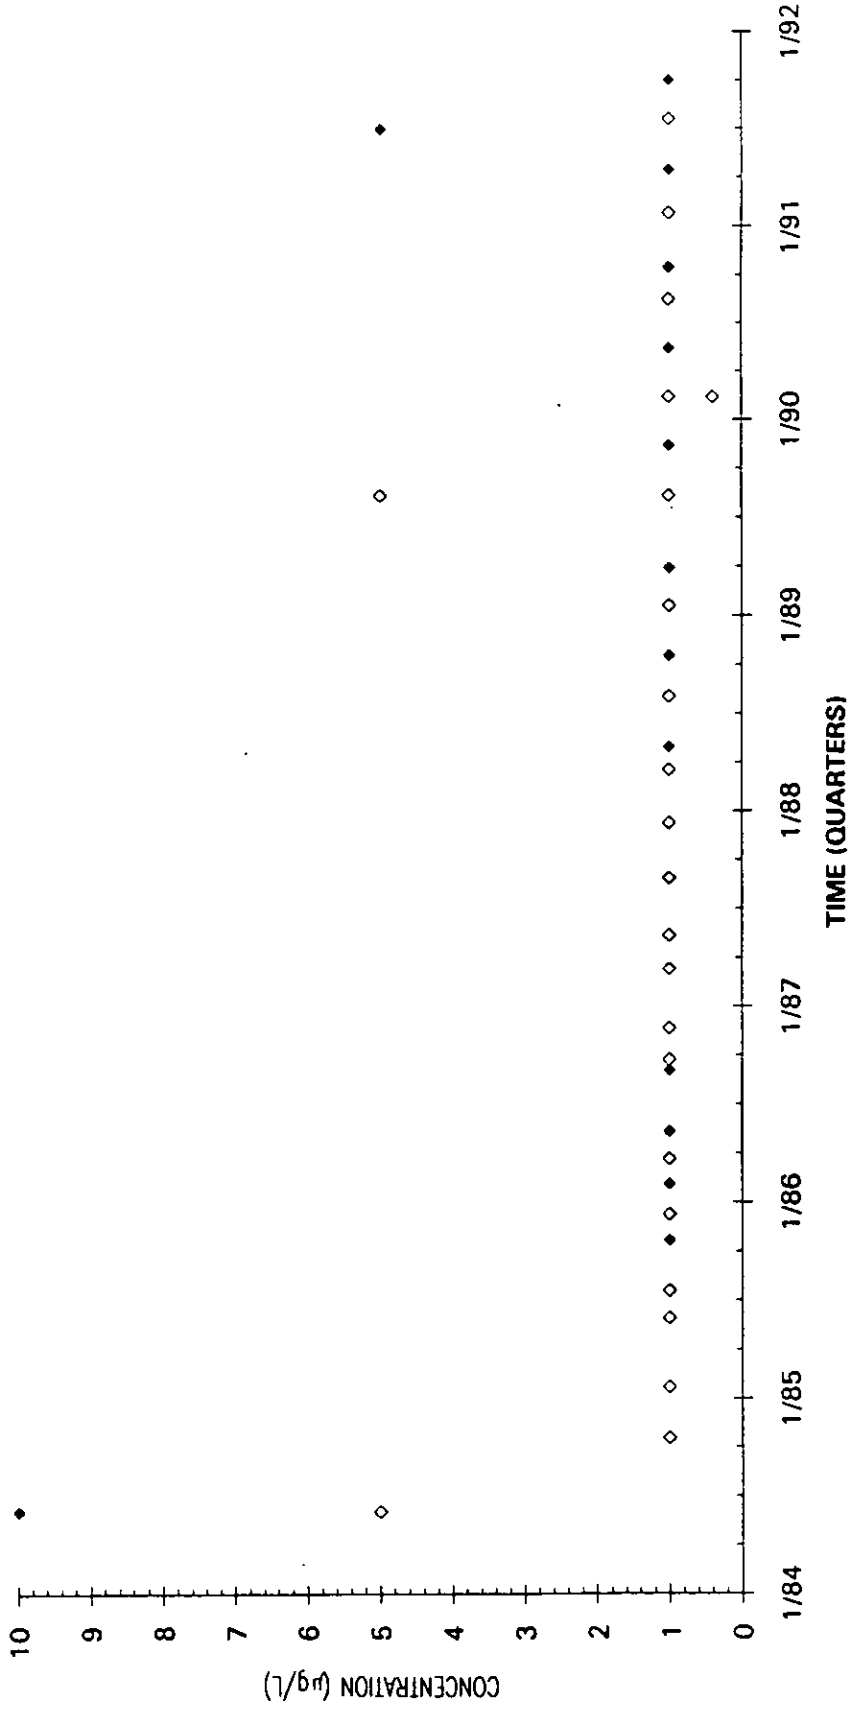

Time Series Plot of Trichloroethylene Concentrations Well SRW 12A

- M-Area Lab
- Contract Lab
- M-Area Lab Detection Limit
- Contract Lab Detection Limit
- M-Area Lab Mean
- ----- Contract Lab Mean