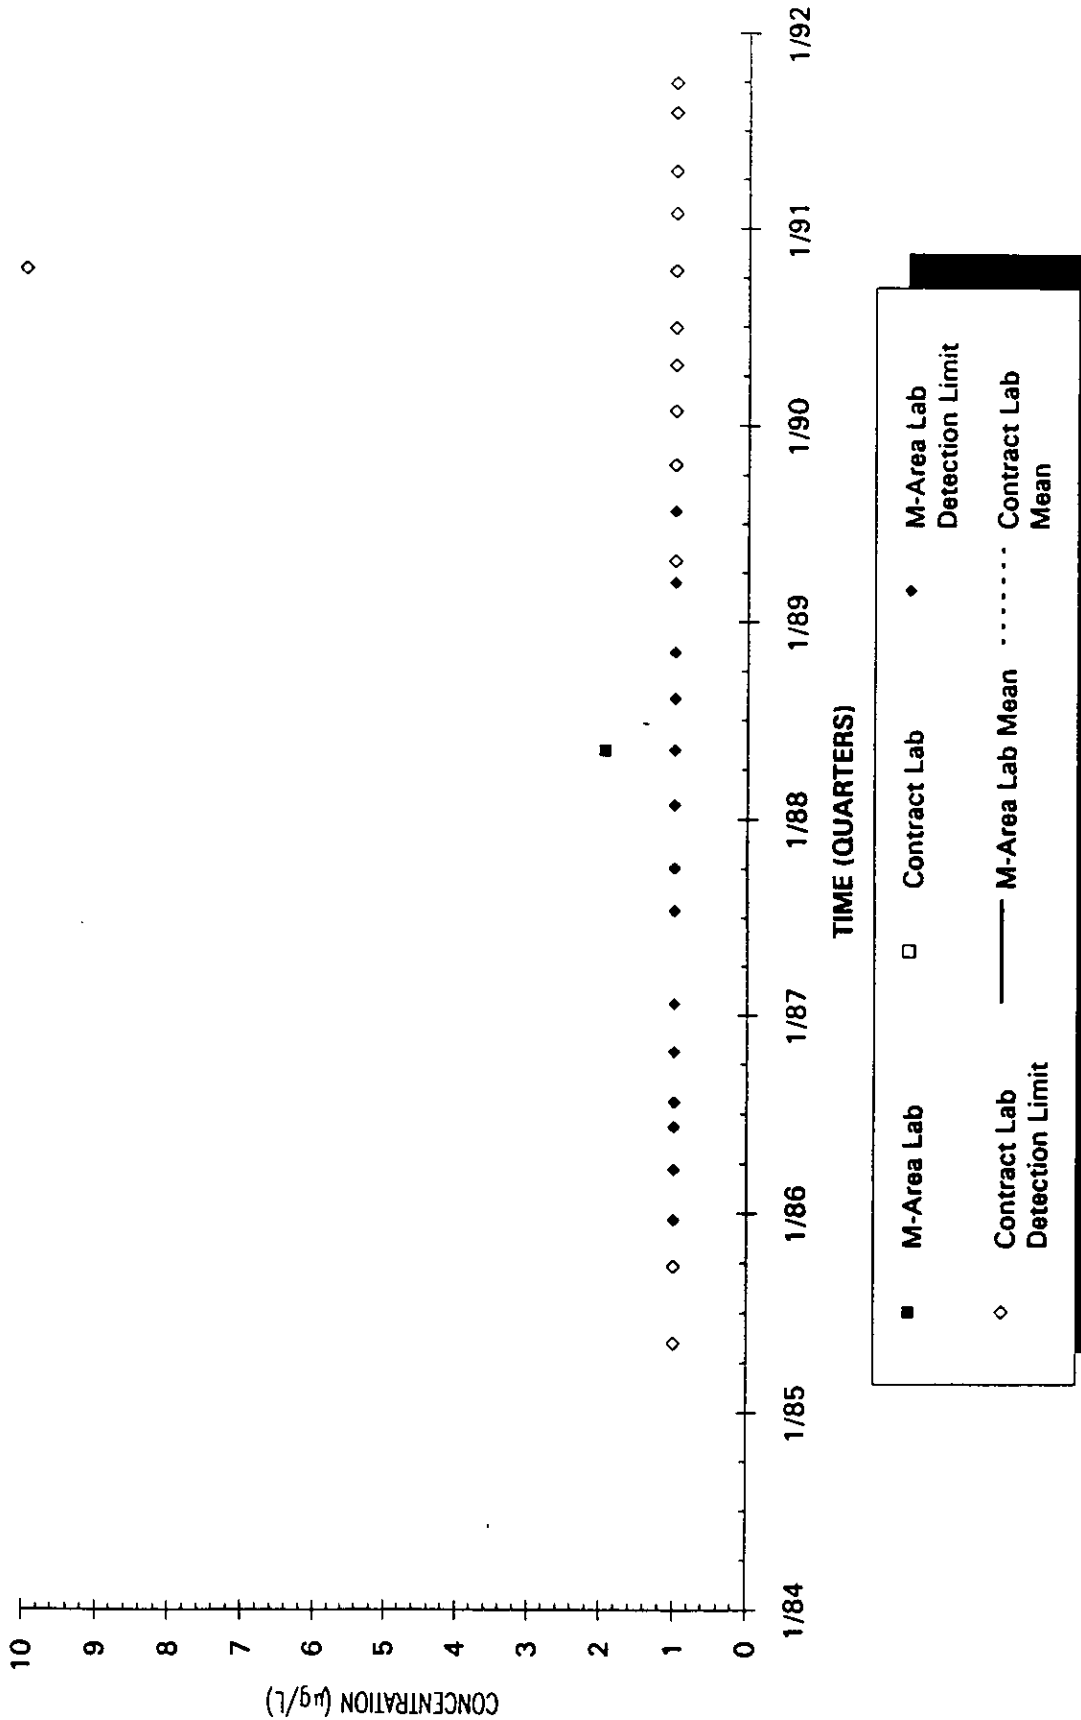

Time Series Plot of Trichloroethylene Concentrations Well MSB 29A