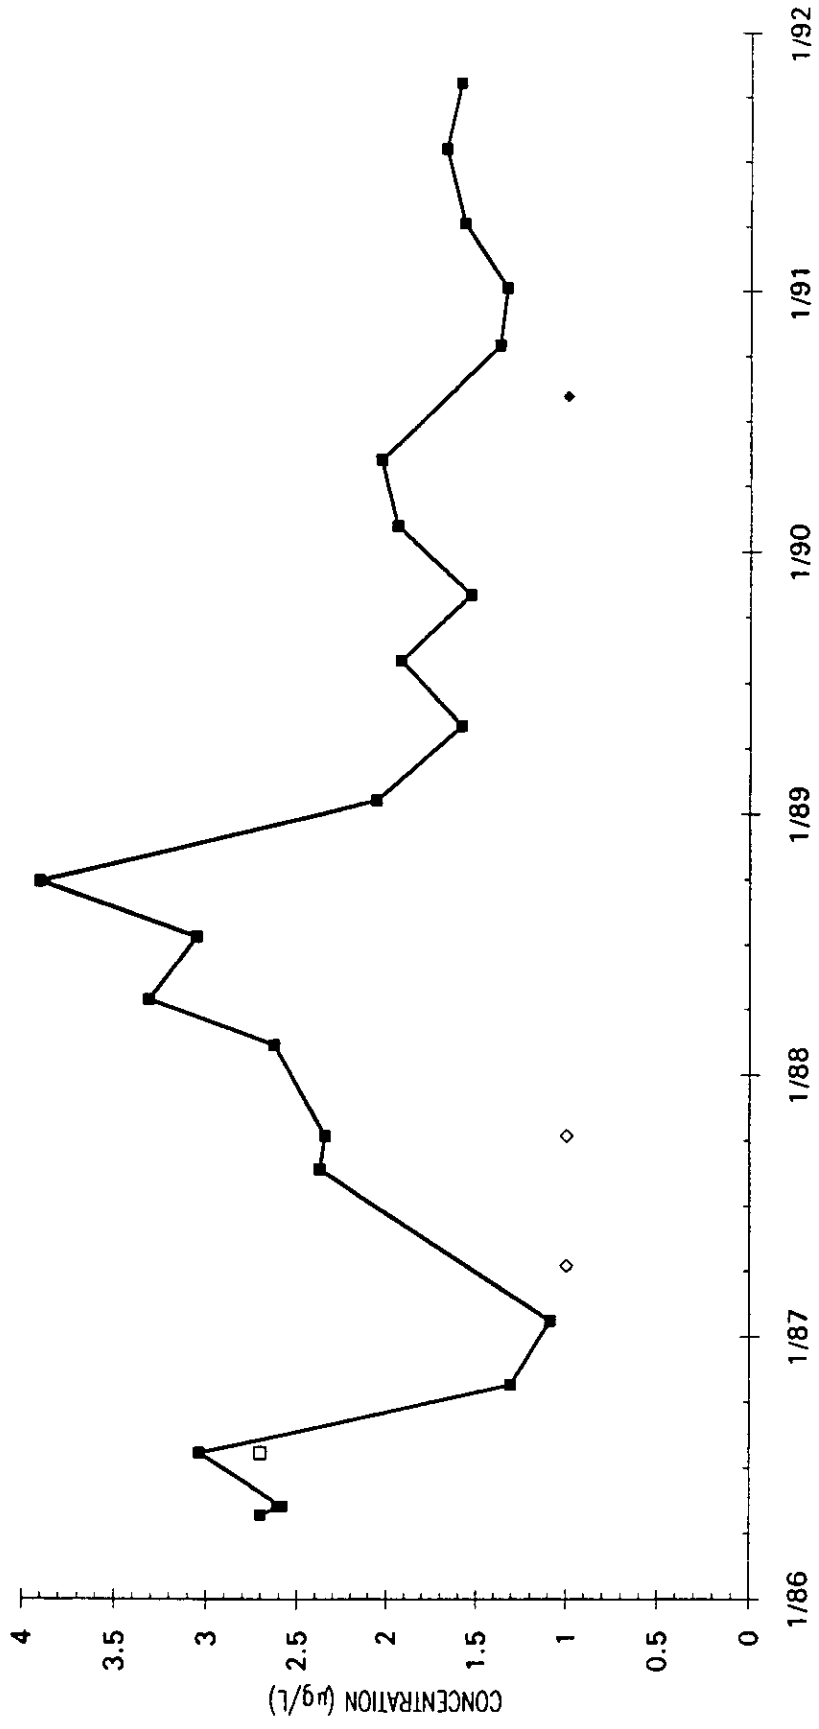

Time Series Plot of Trichloroethylene Concentrations Well MSB 53D

- M-Area Lab
- Contract Lab
- M-Area Lab Detection Limit
- Contract Lab Detection Limit
- M-Area Lab Mean
- ..... Contract Lab Mean