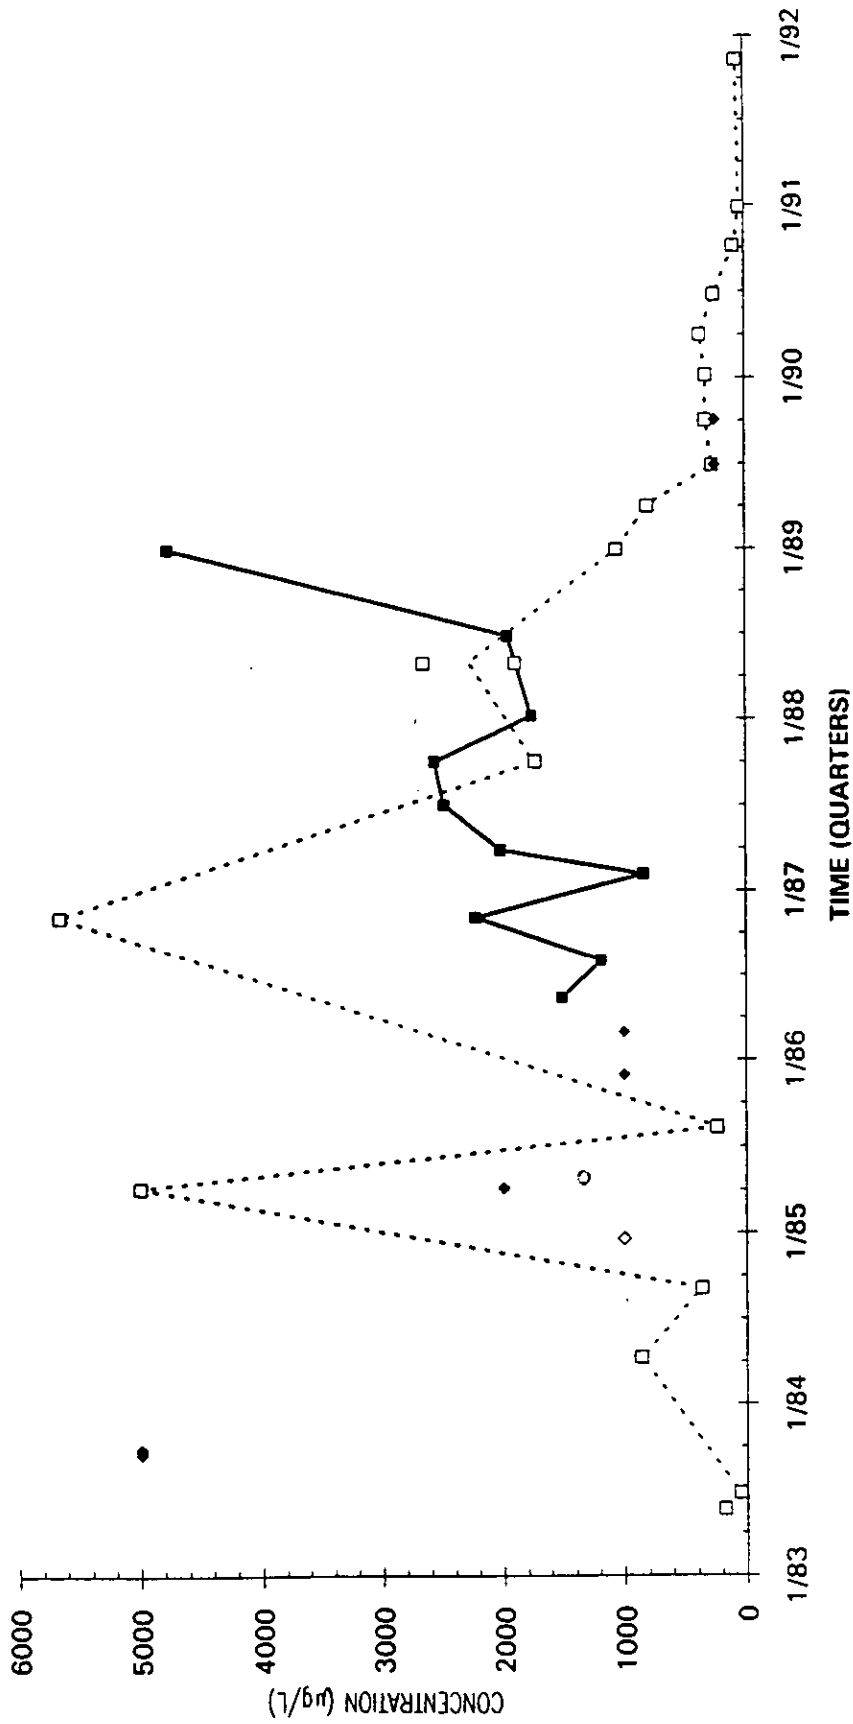

Time Series Plot of Tetrachloroethylene Concentrations Well MSB 11D