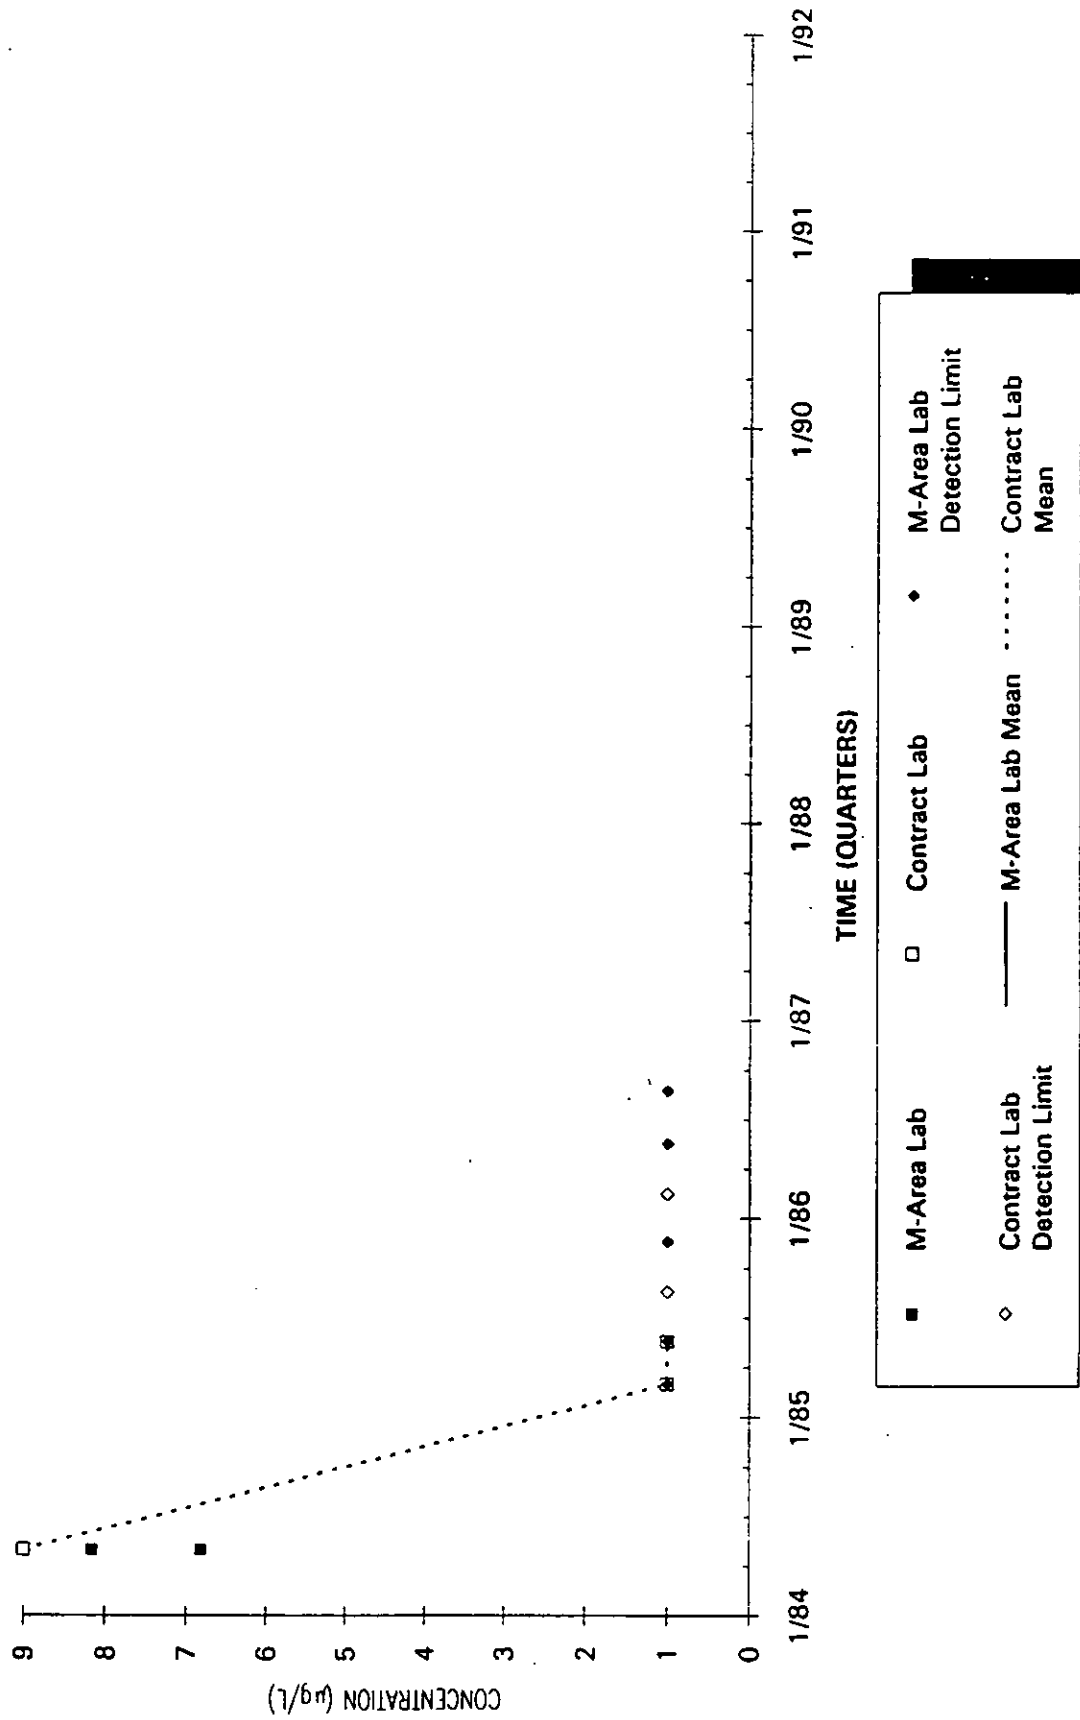

Time Series Plot of Tetrachloroethylene Concentrations Well SRW 5C