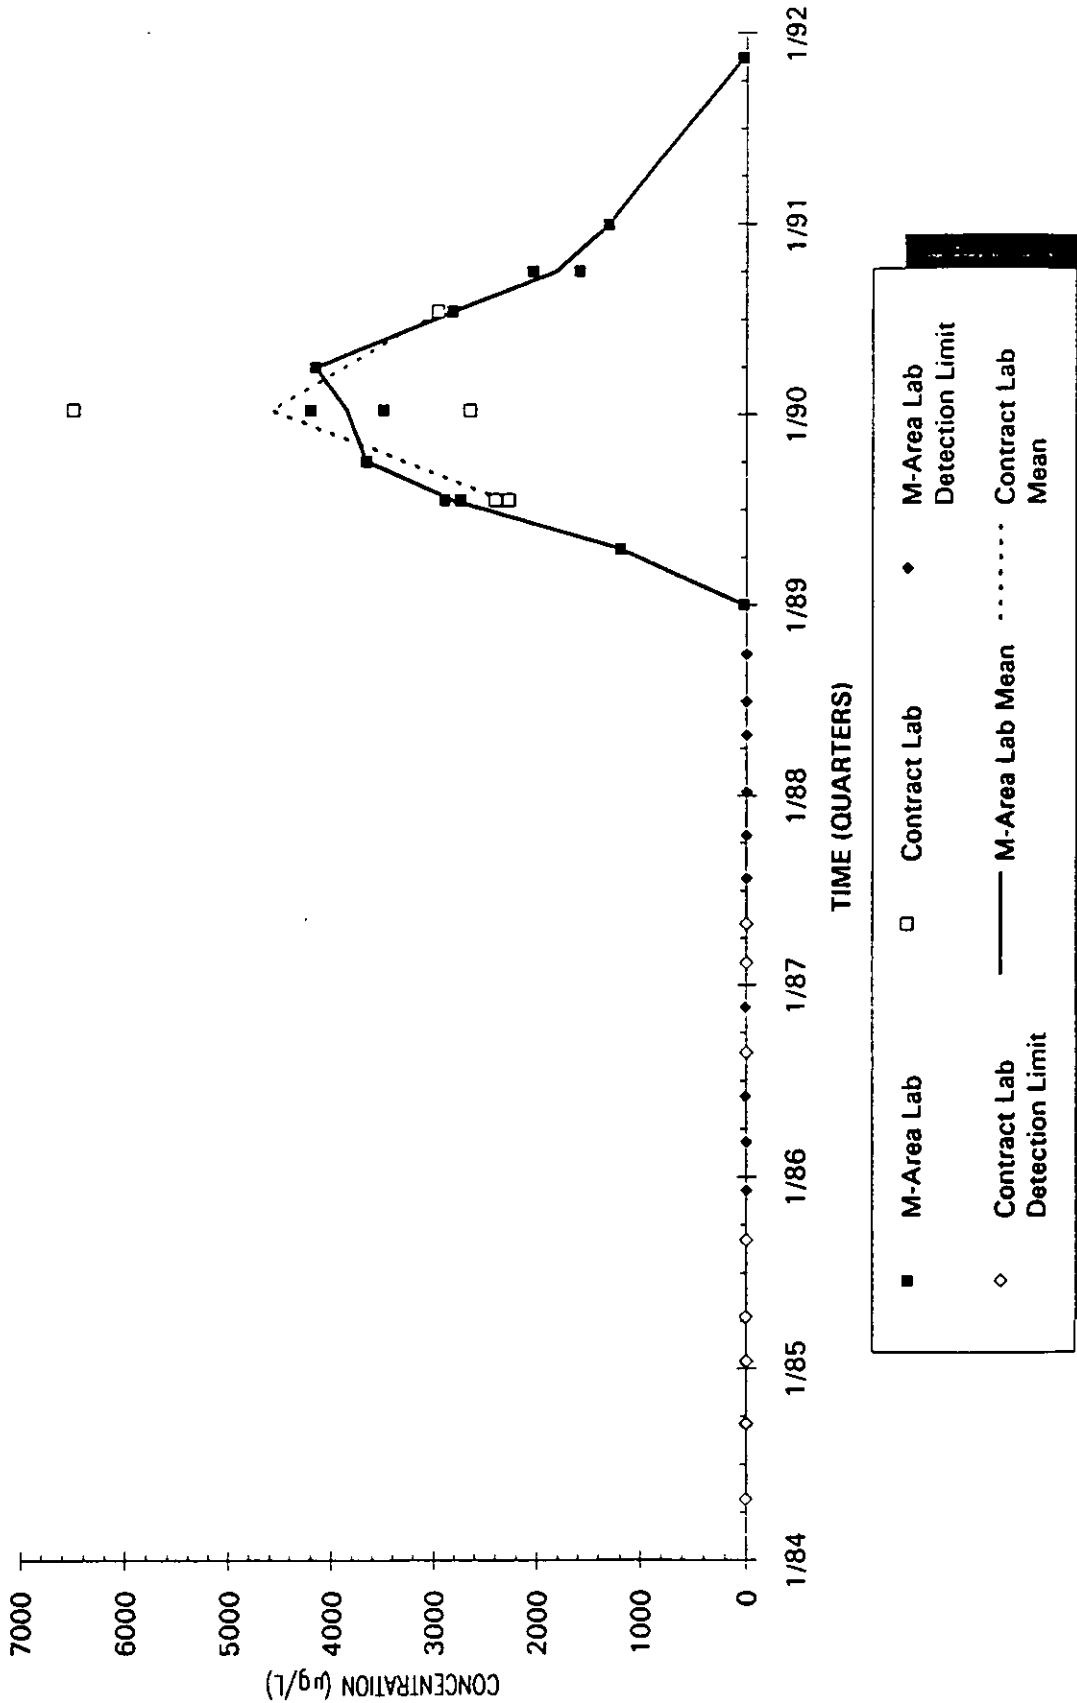

Time Series Plot of Tetrachloroethylene Concentrations Well MSB 26

- M-Area Lab
- Contract Lab
- M-Area Lab Detection Limit
- Contract Lab Detection Limit
- M-Area Lab Mean
- ..... Contract Lab Mean