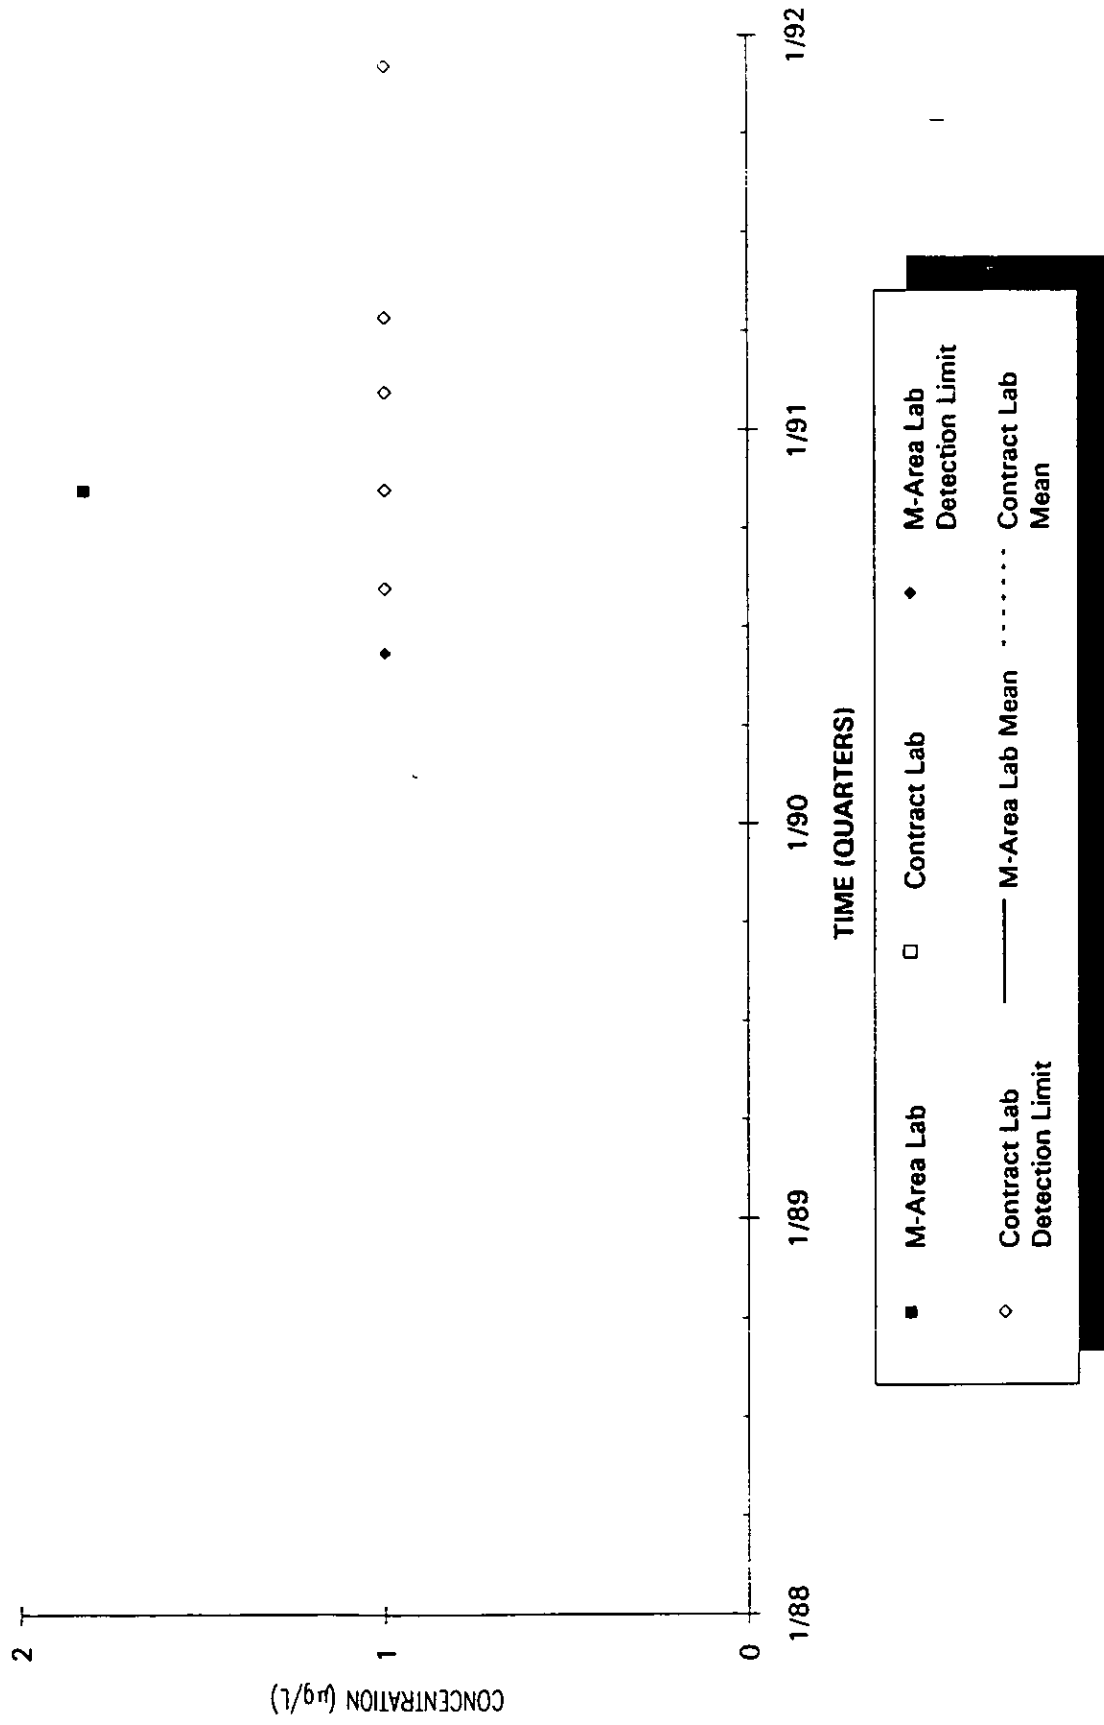

Time Series Plot of Tetrachloroethylene Concentrations Well MSB 55HC