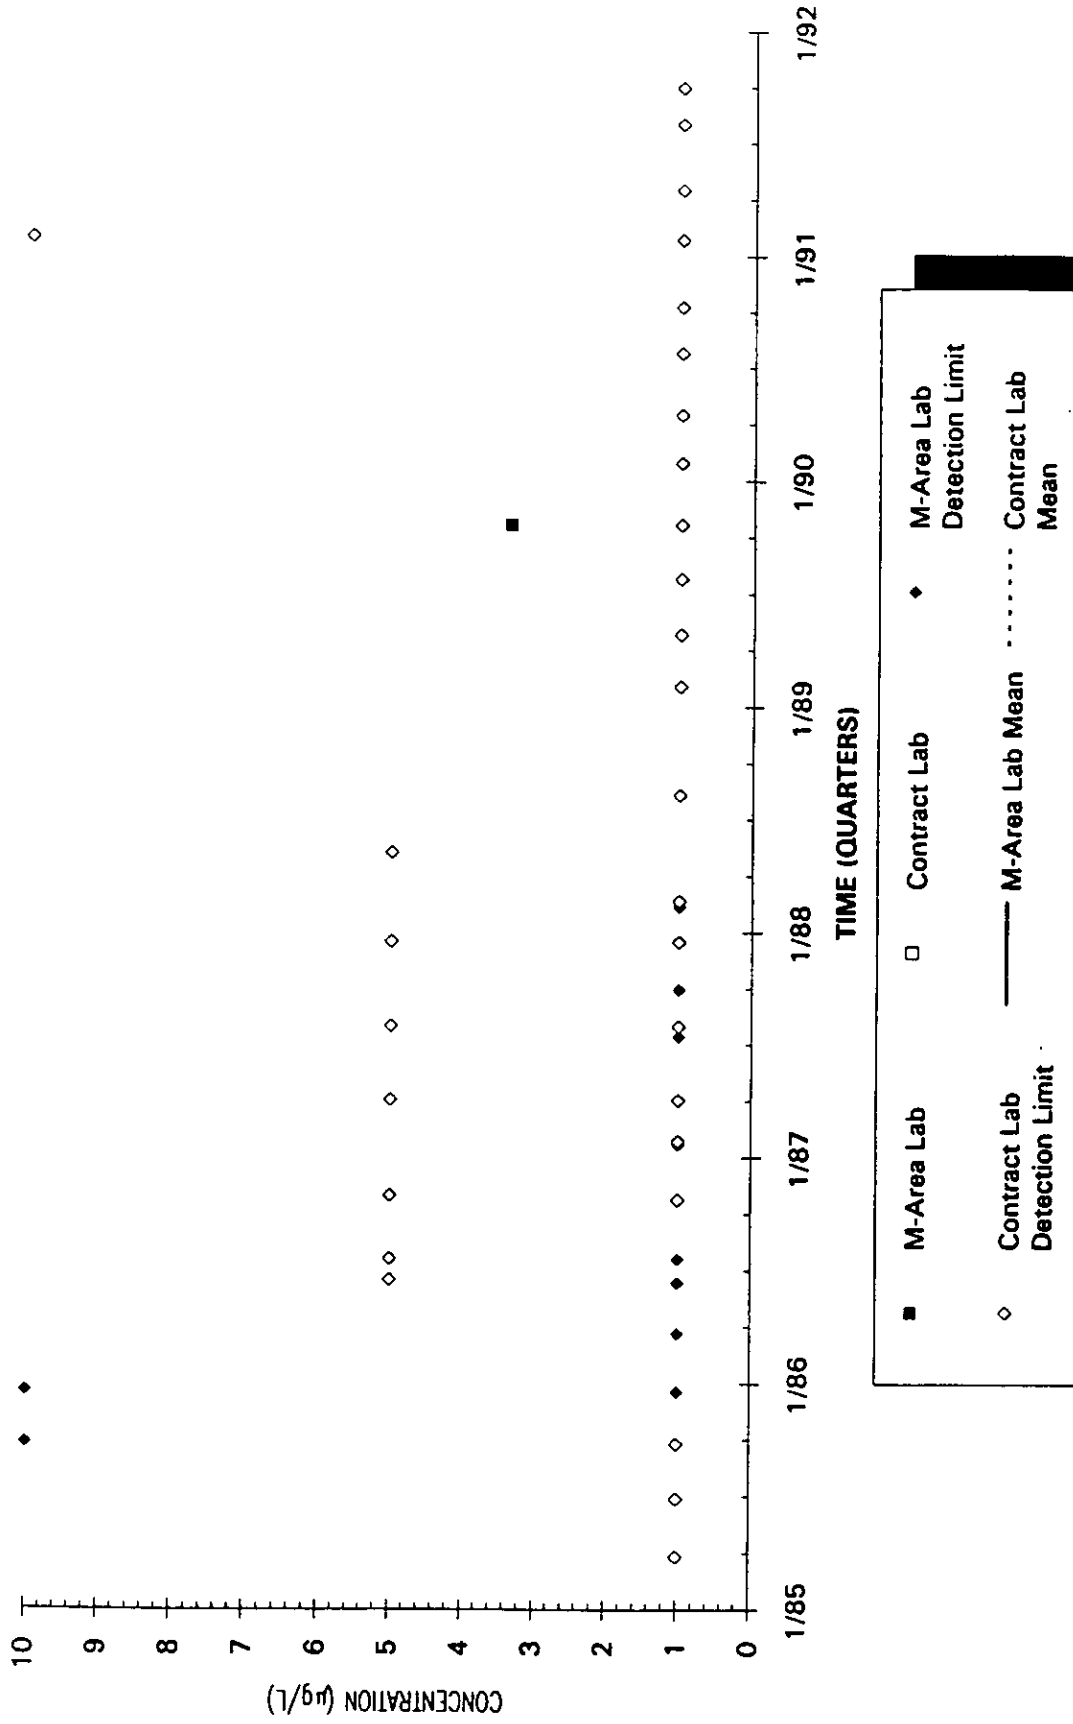

Time Series Plot of Trichloroethylene Concentrations Well MSB 43B