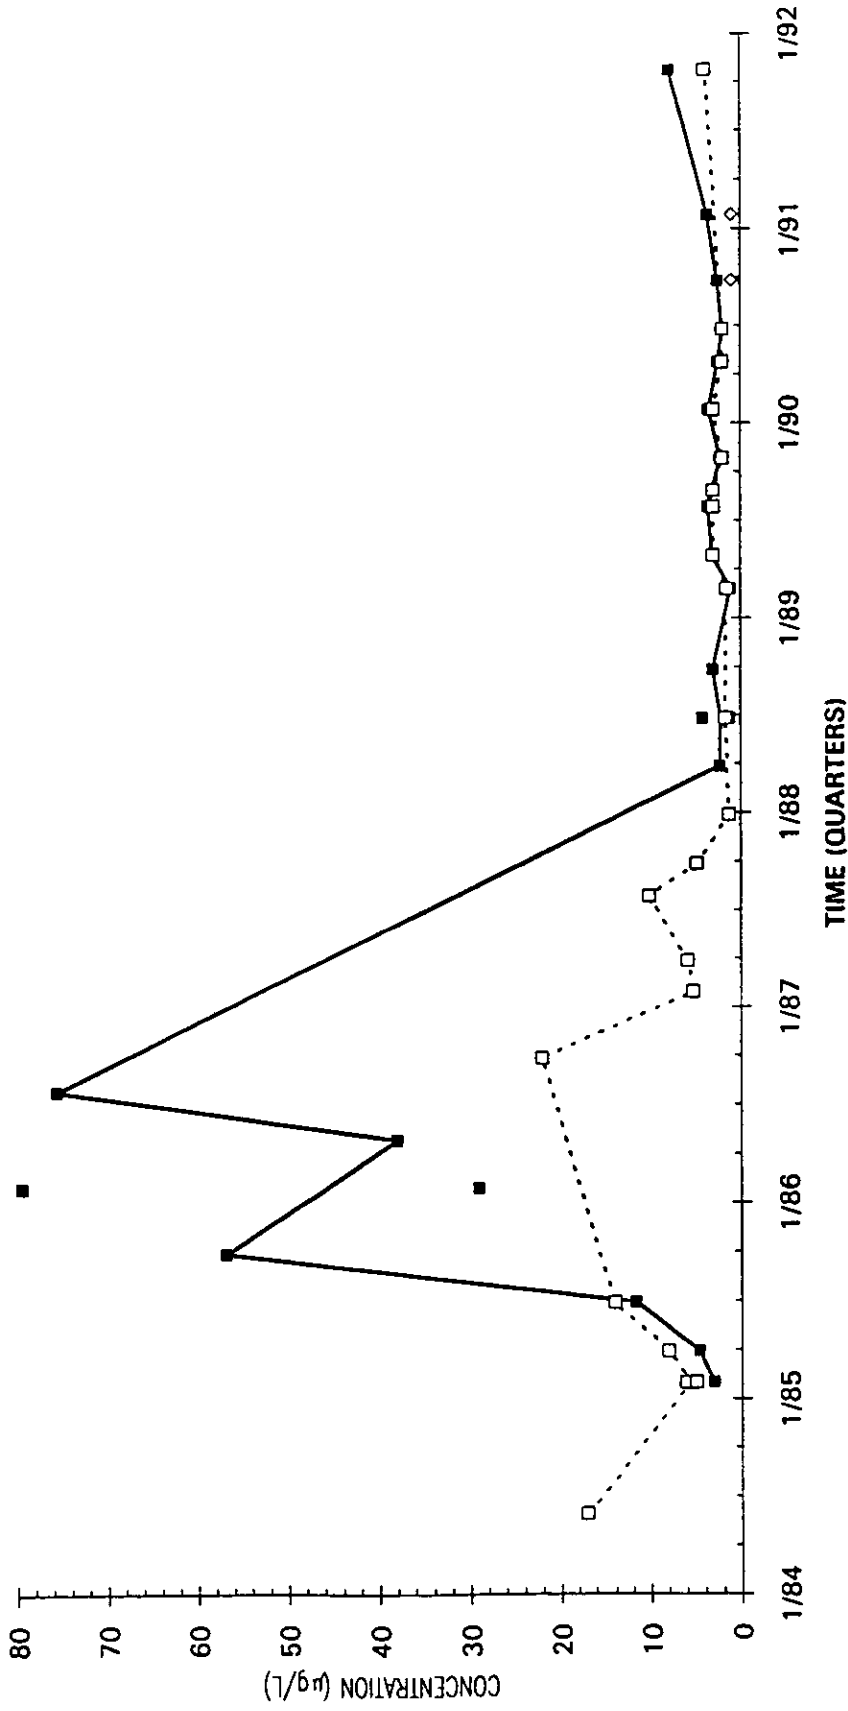

Time Series Plot of Trichloroethylene Concentrations Well ASB 4