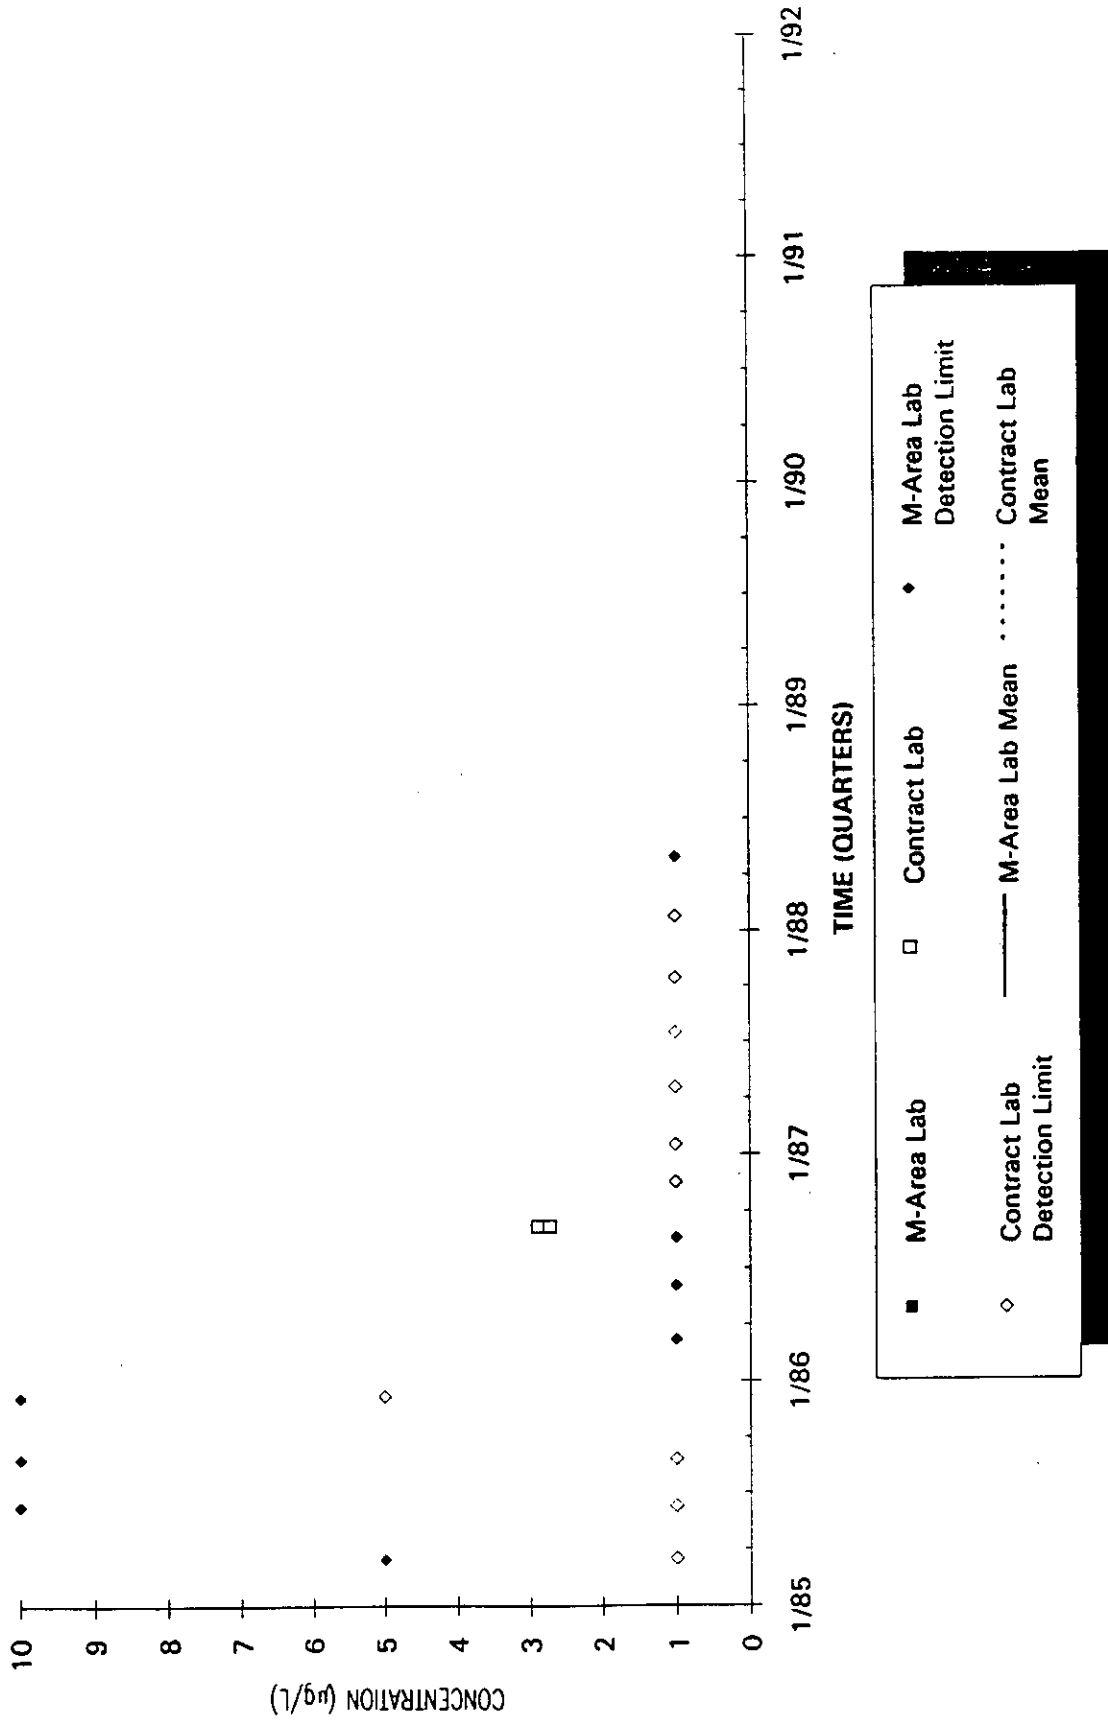

Time Series Plot of Tetrachloroethylene Concentrations Well AMB 1A

Time Series Plot of Tetrachloroethylene Concentrations Well AMB 2

- M-Area Lab
- ◇ Contract Lab
- ◆ M-Area Lab Detection Limit
- ◇ Contract Lab Detection Limit
- M-Area Lab Mean
- Contract Lab Mean