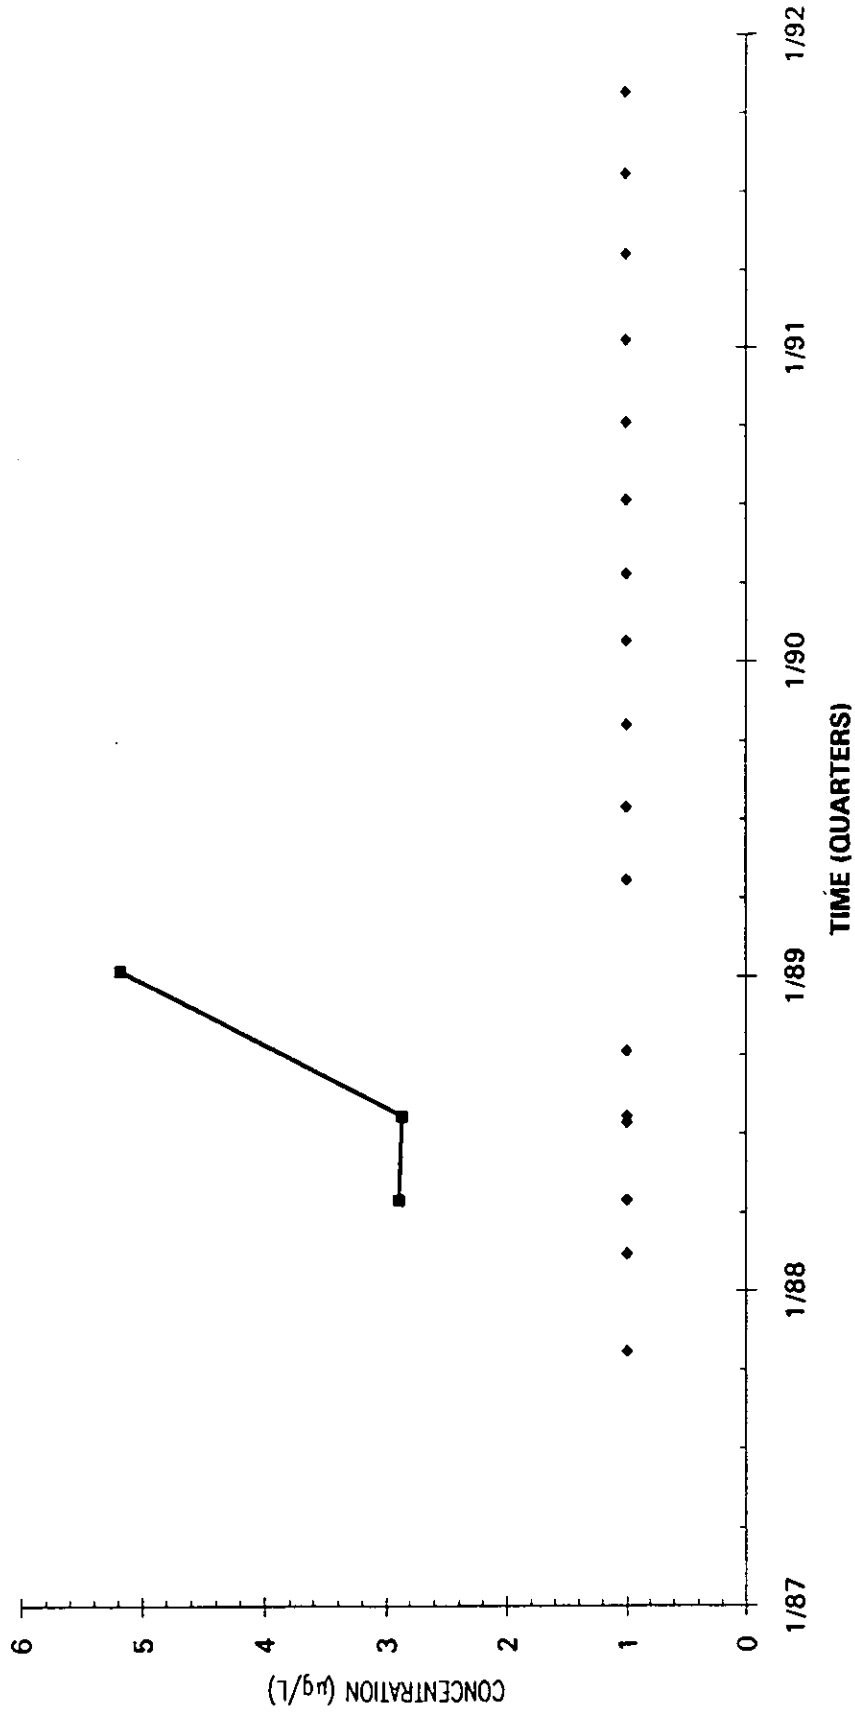

Time Series Plot of Trichloroethylene Concentrations Well MSB 51D

- M-Area Lab
- Contract Lab
- M-Area Lab Detection Limit
- Contract Lab Detection Limit
- M-Area Lab Mean
- ..... Contract Lab Mean