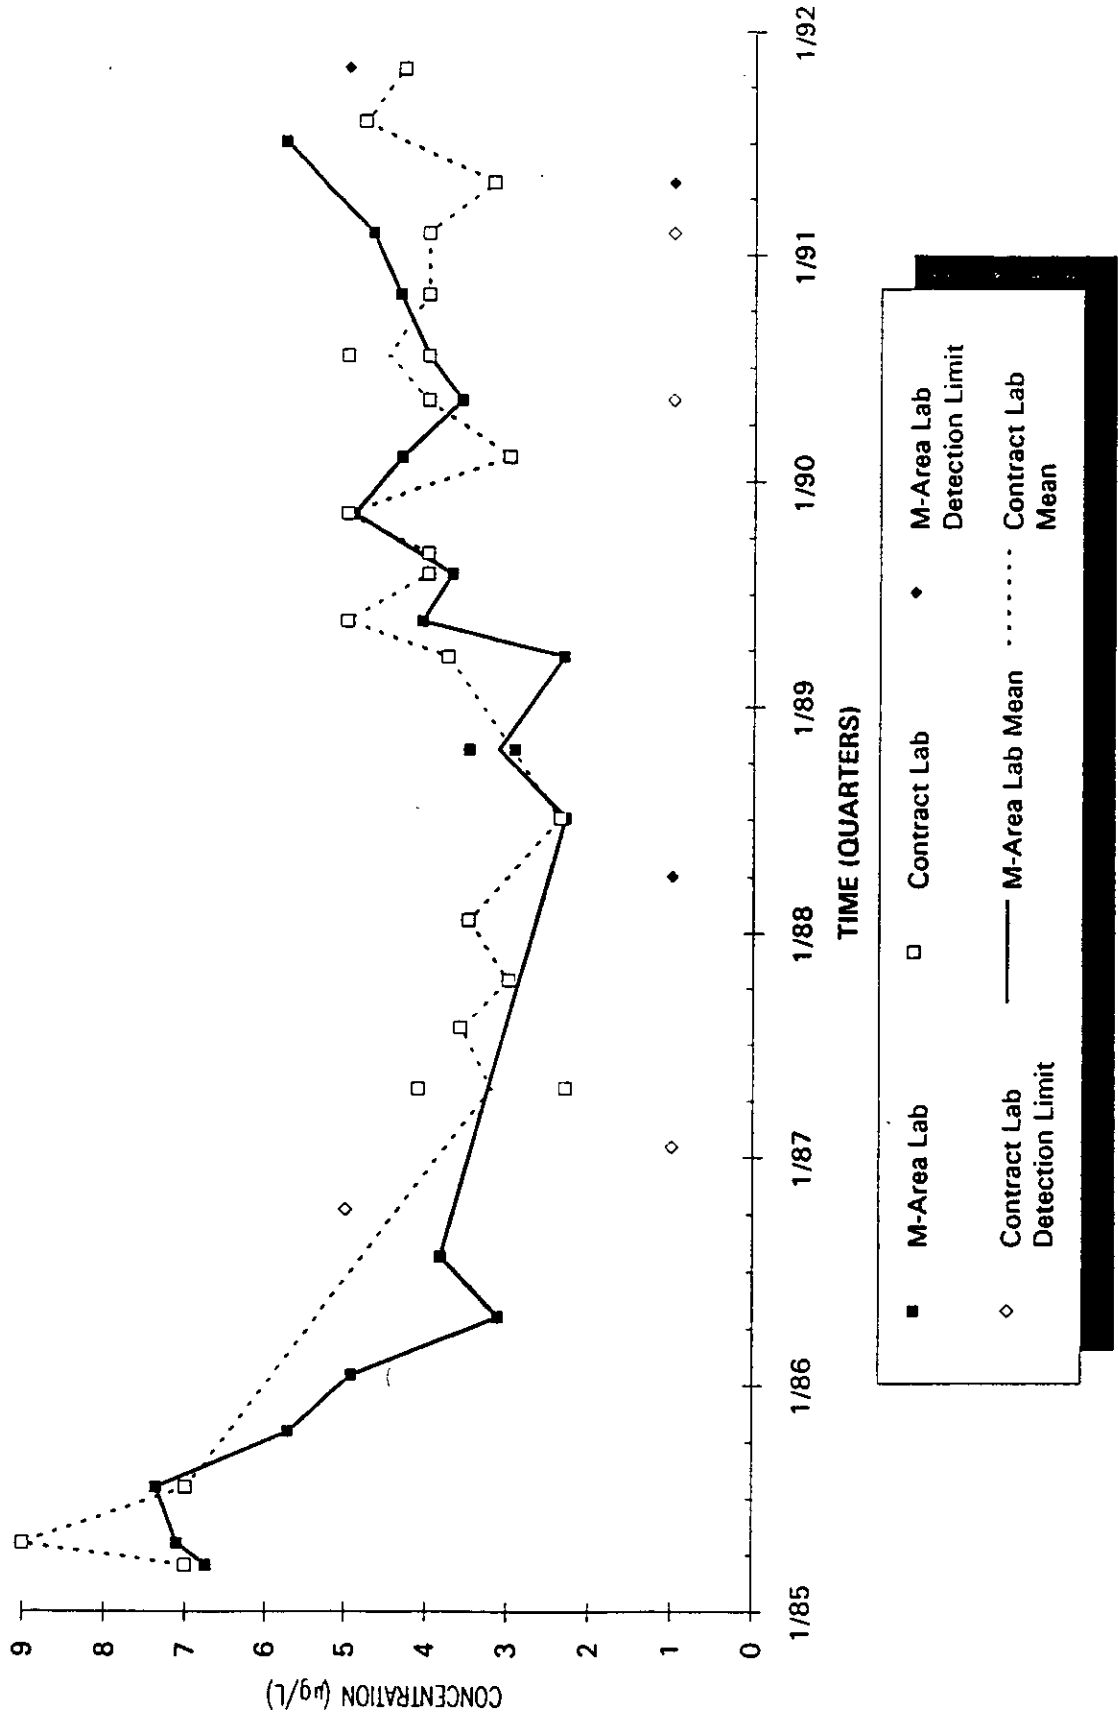

Time Series Plot of Tetrachloroethylene Concentrations Well ASB 1A