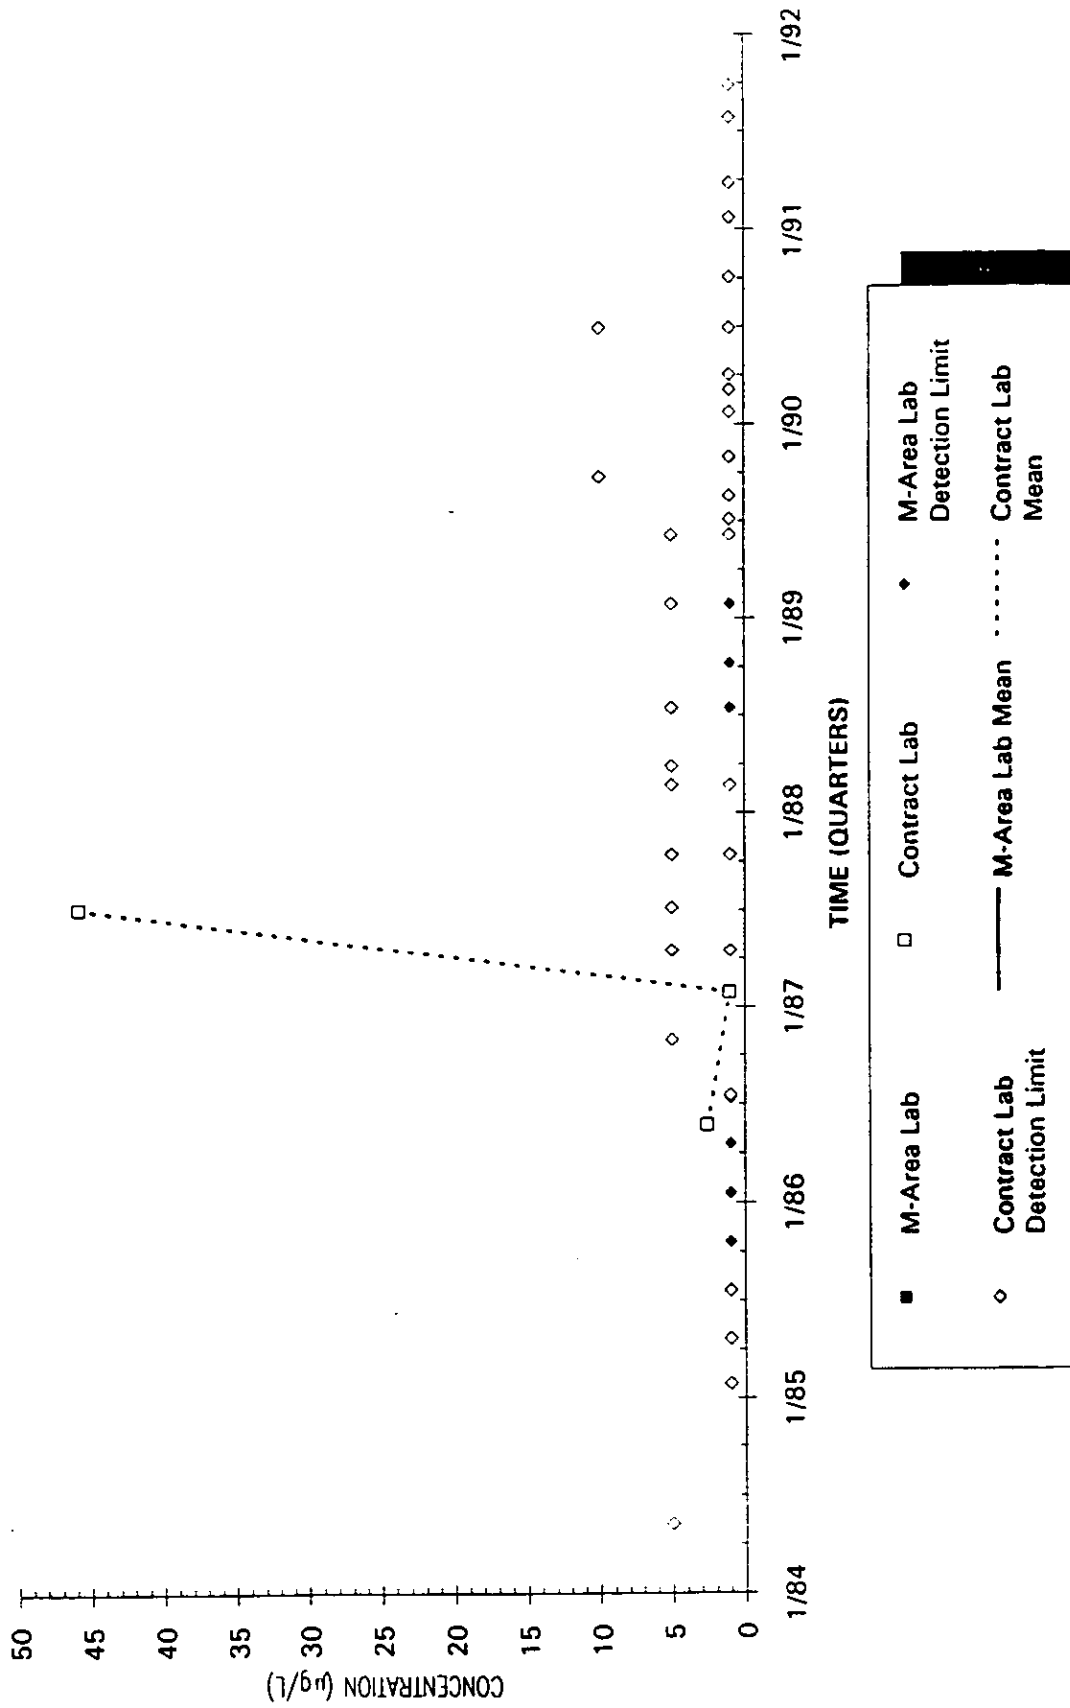

Time Series Plot of Tetrachloroethylene Concentrations Well MSB 6A