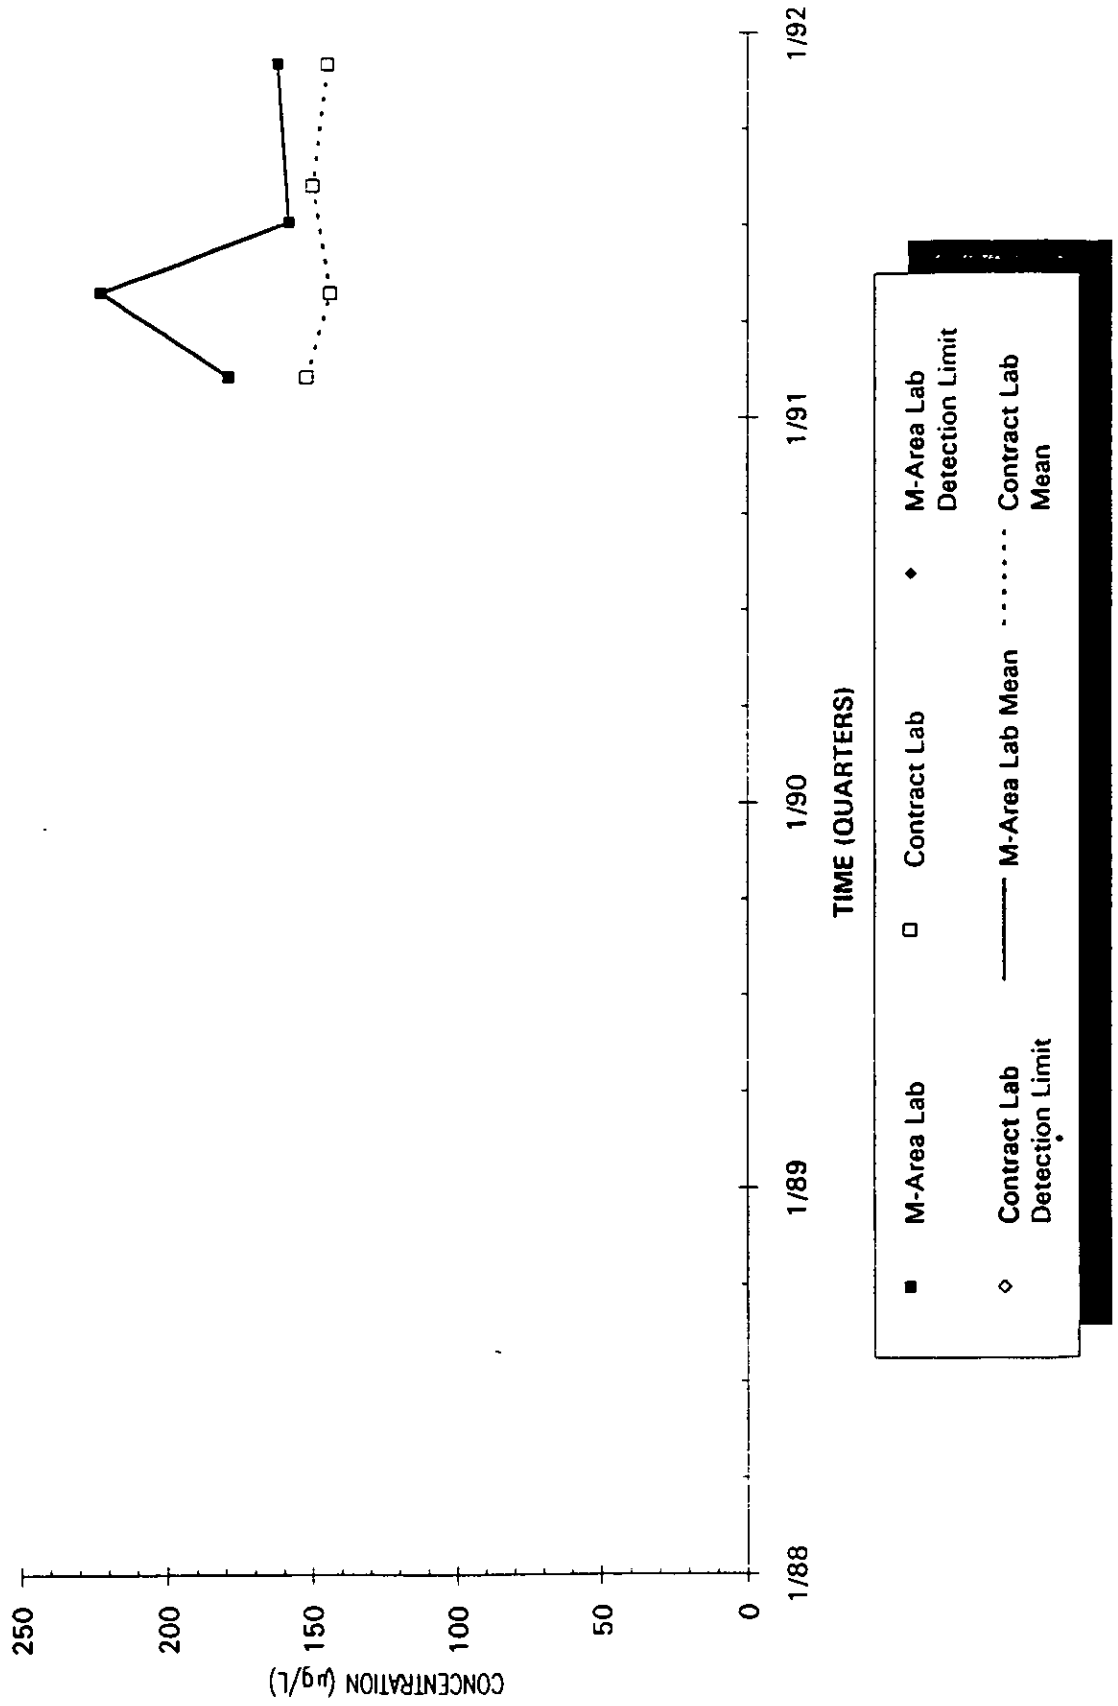

Time Series Plot of Tetrachloroethylene Concentrations Well ASB 10C