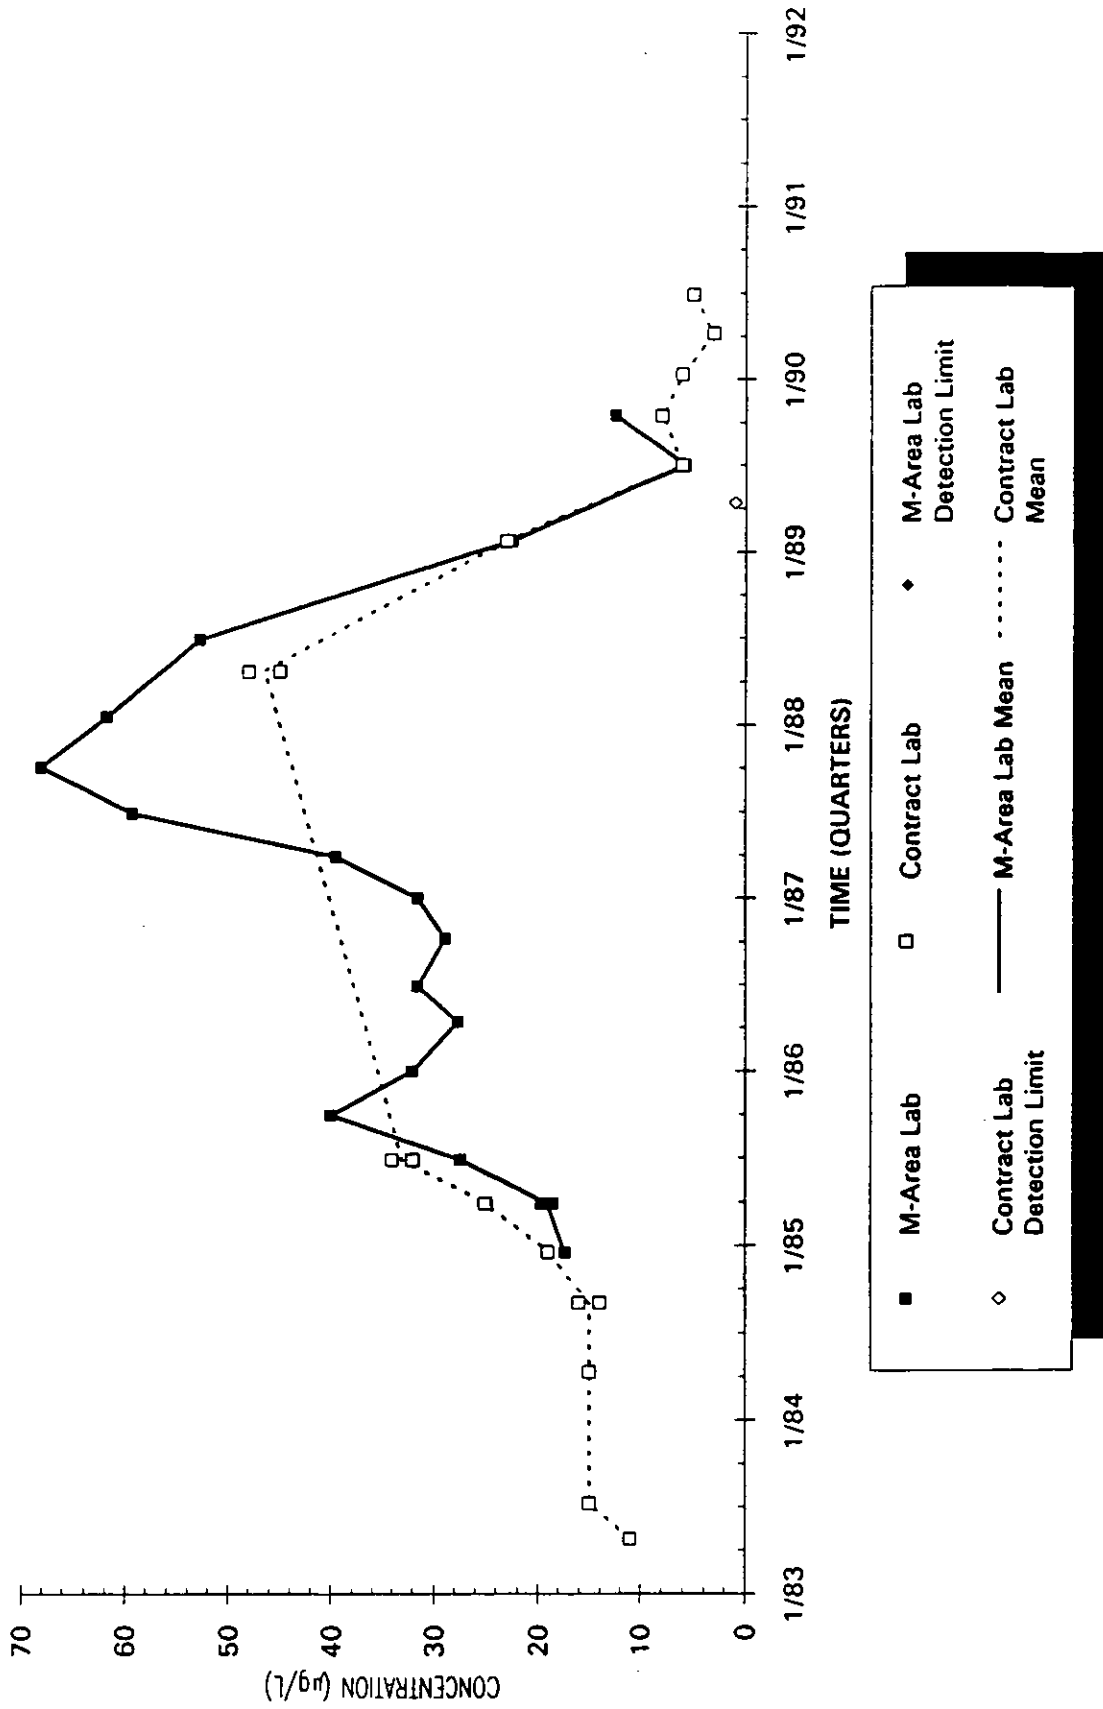

Time Series Plot of Trichloroethylene Concentrations Well MSB 14C