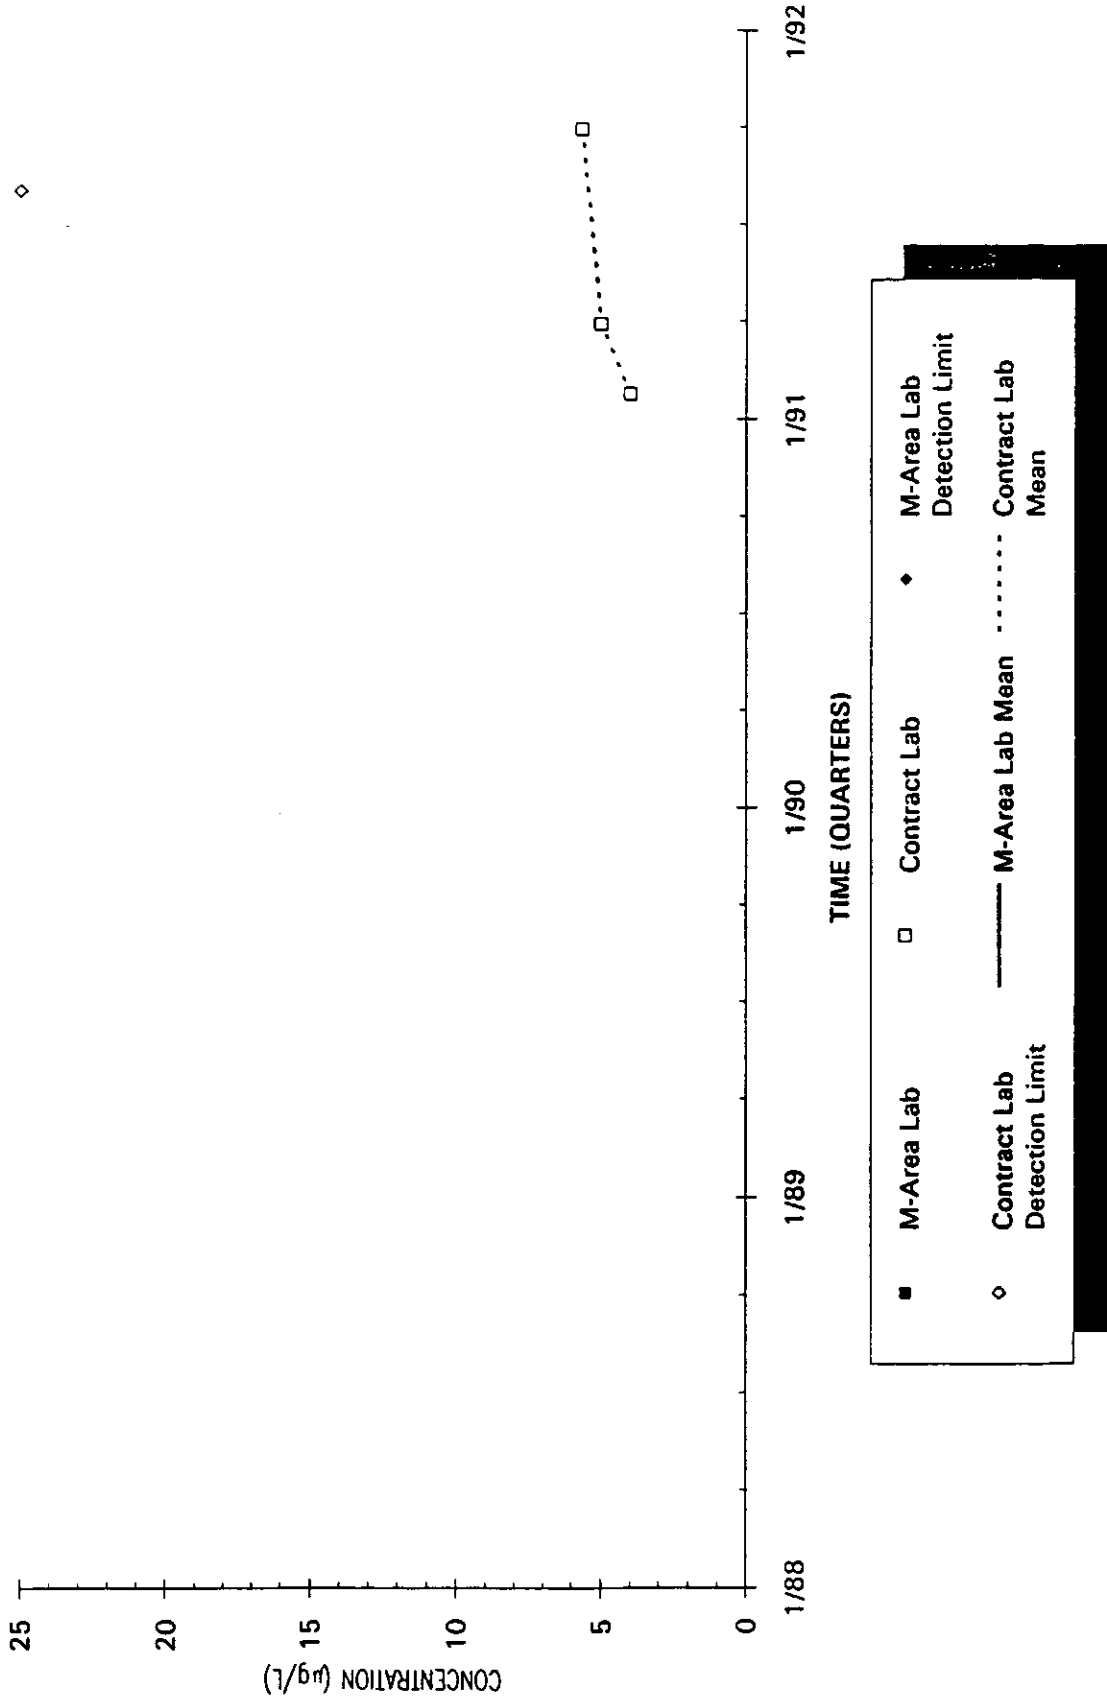

Time Series Plot of Trichloroethylene Concentrations Well MSB 5C