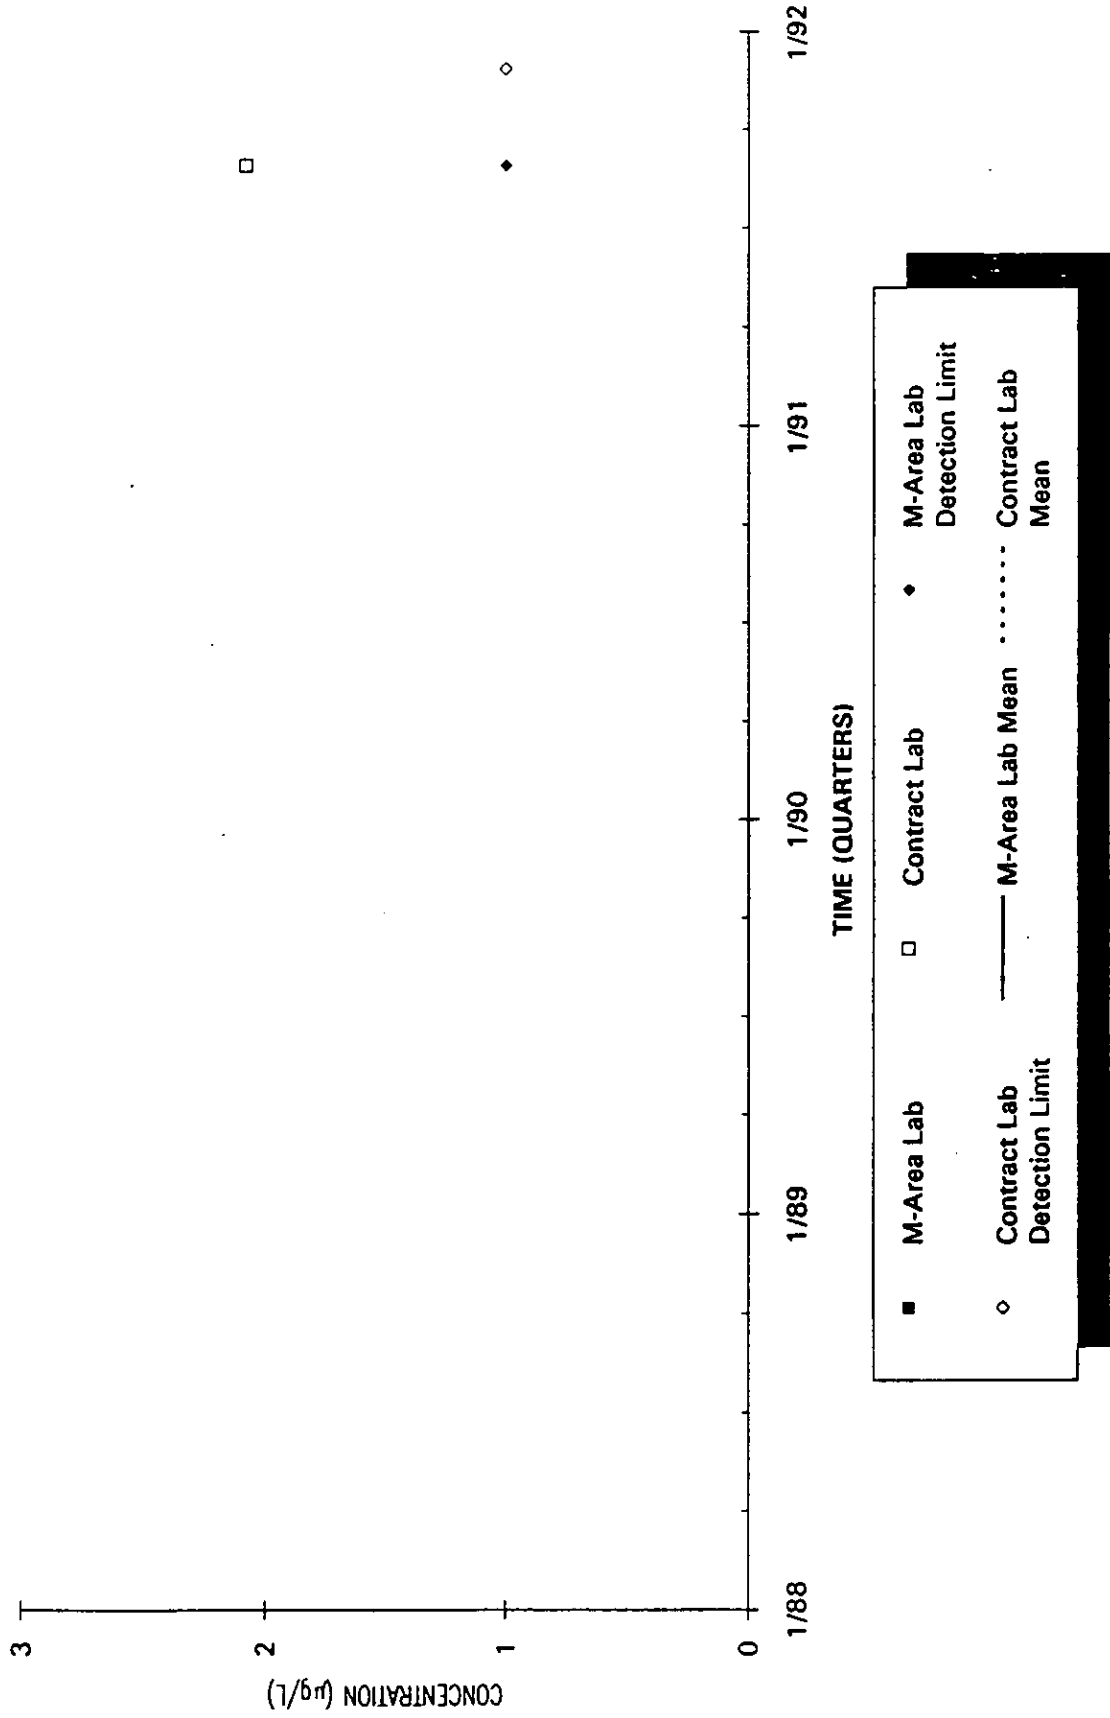

Time Series Plot of Trichloroethylene Concentrations Well AMB 10B