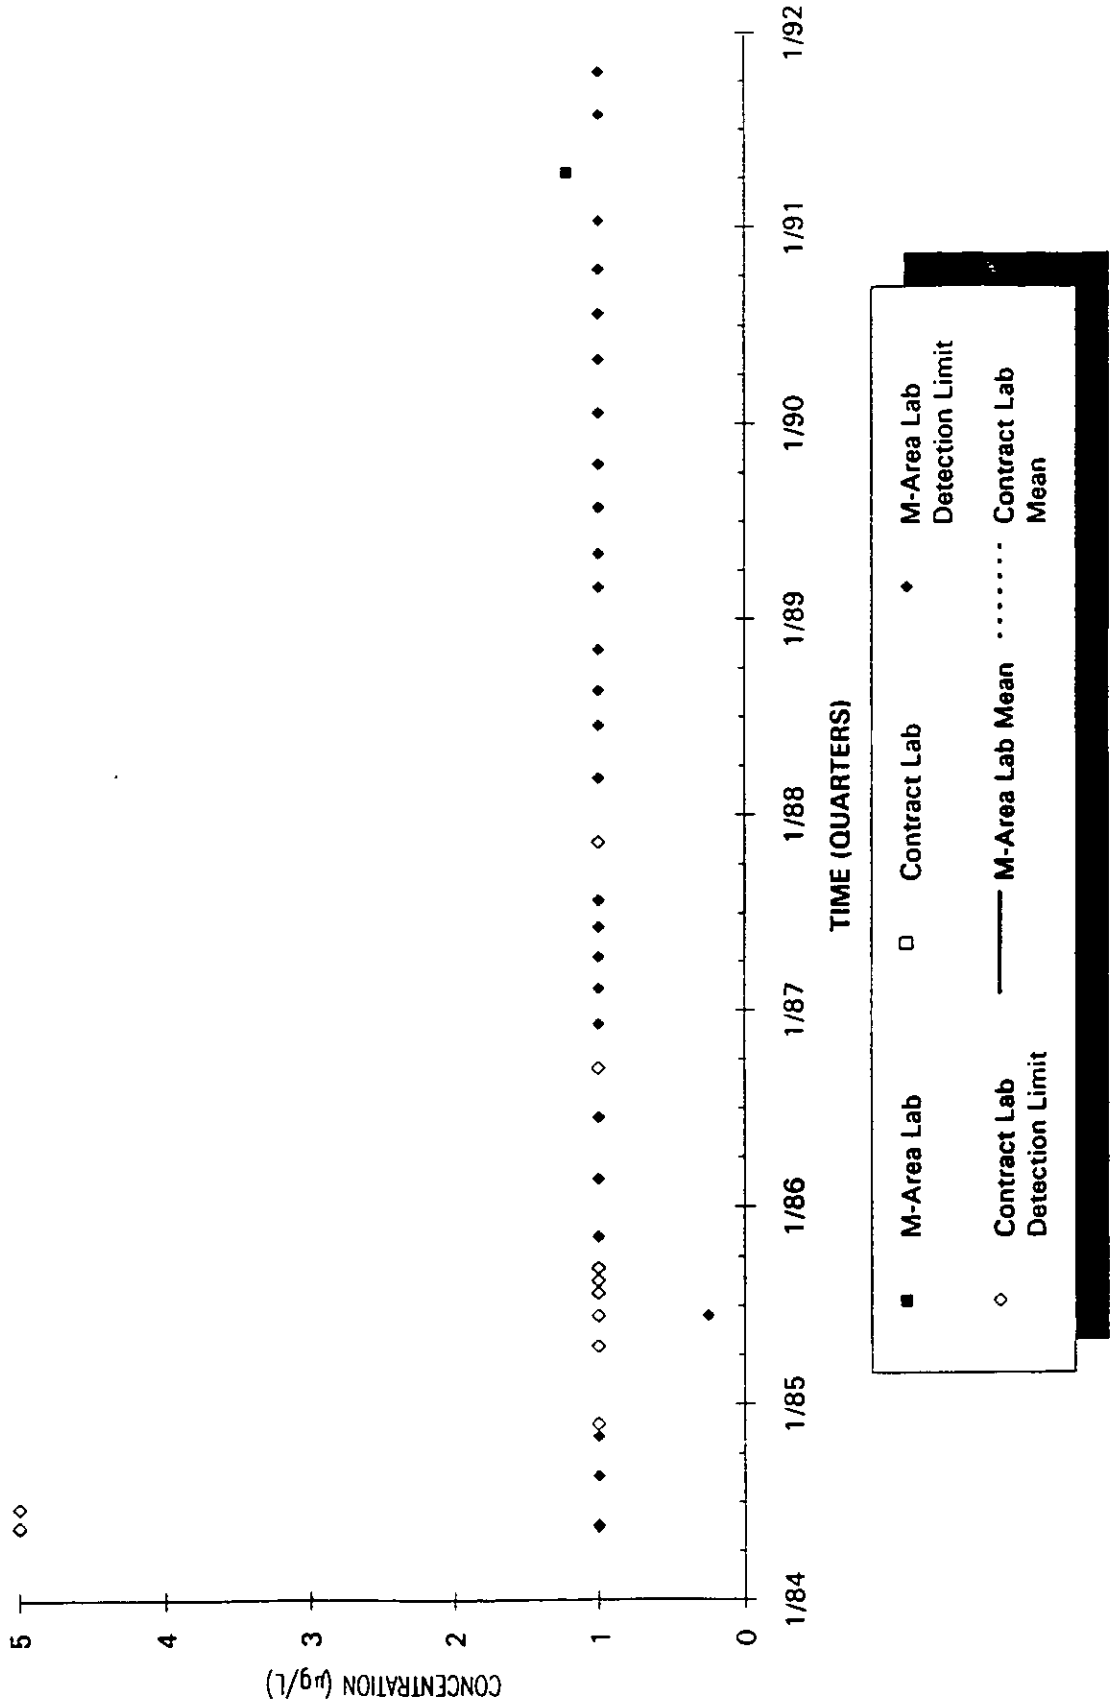

Time Series Plot of Tetrachloroethylene Concentrations Well MSB 34TB