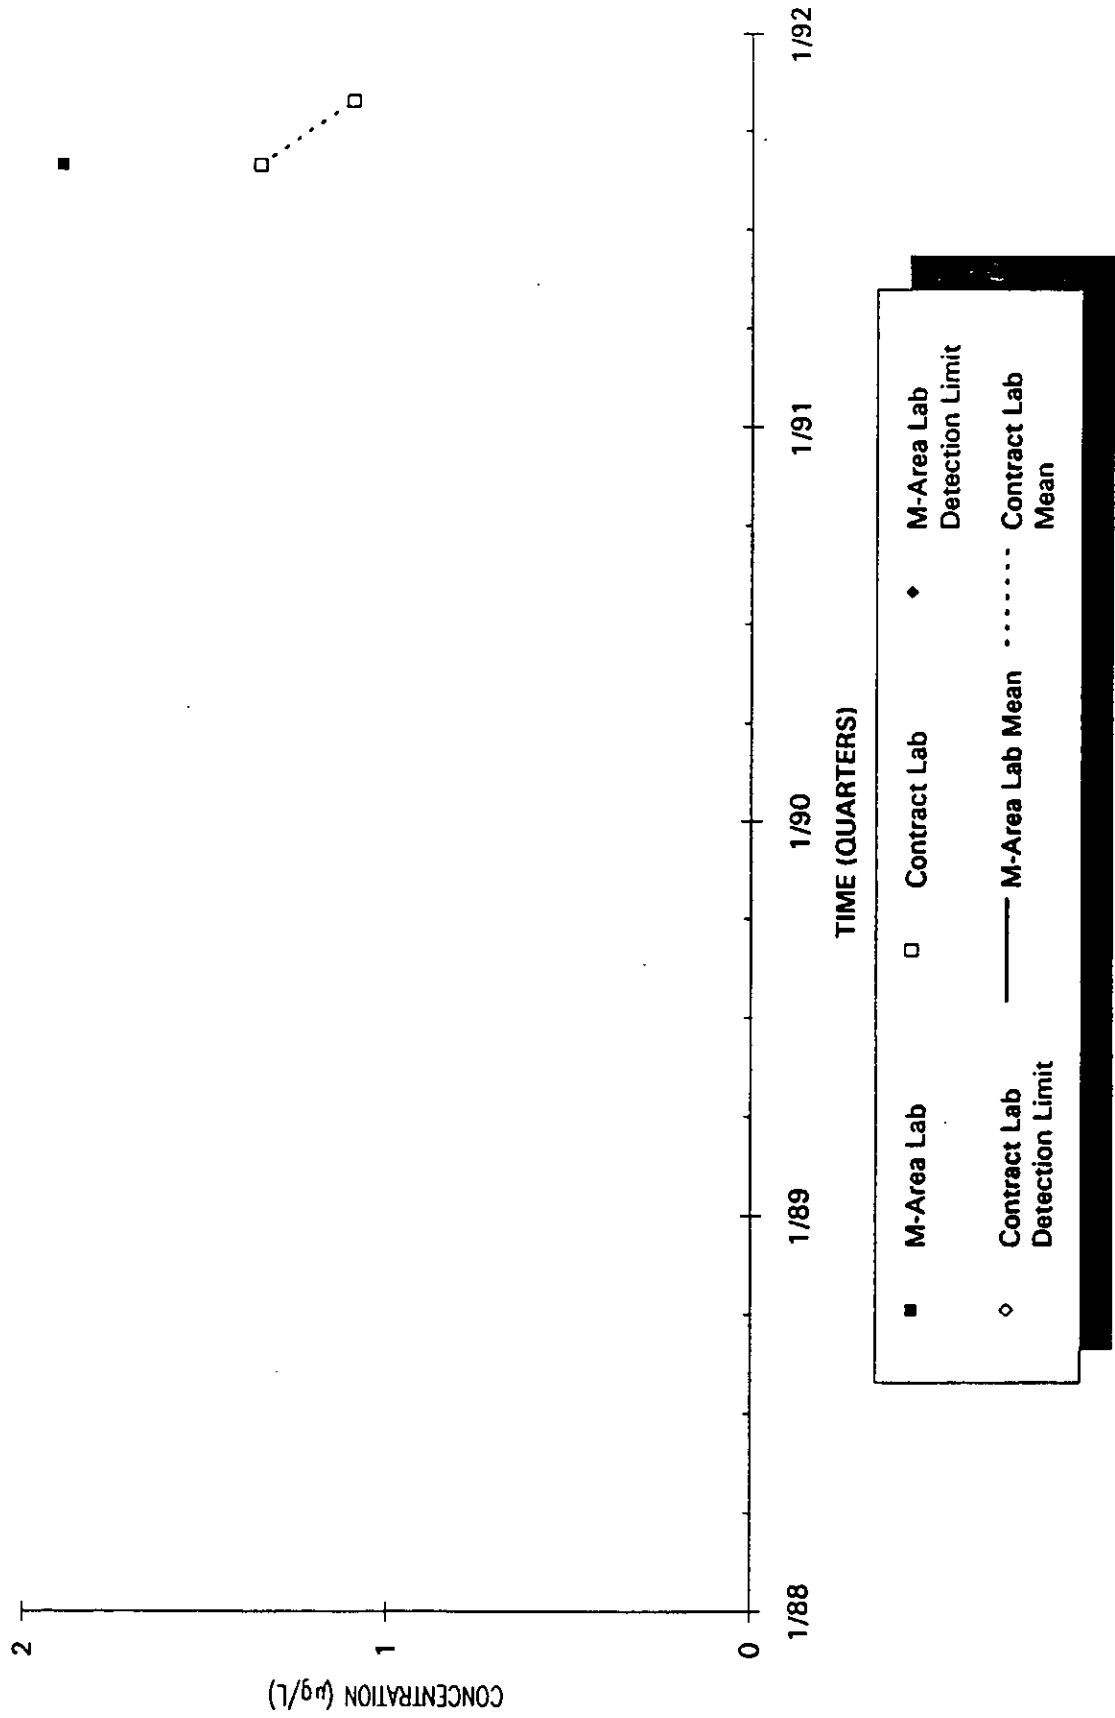

Time Series Plot of Trichloroethylene Concentrations Well AMB 13AR