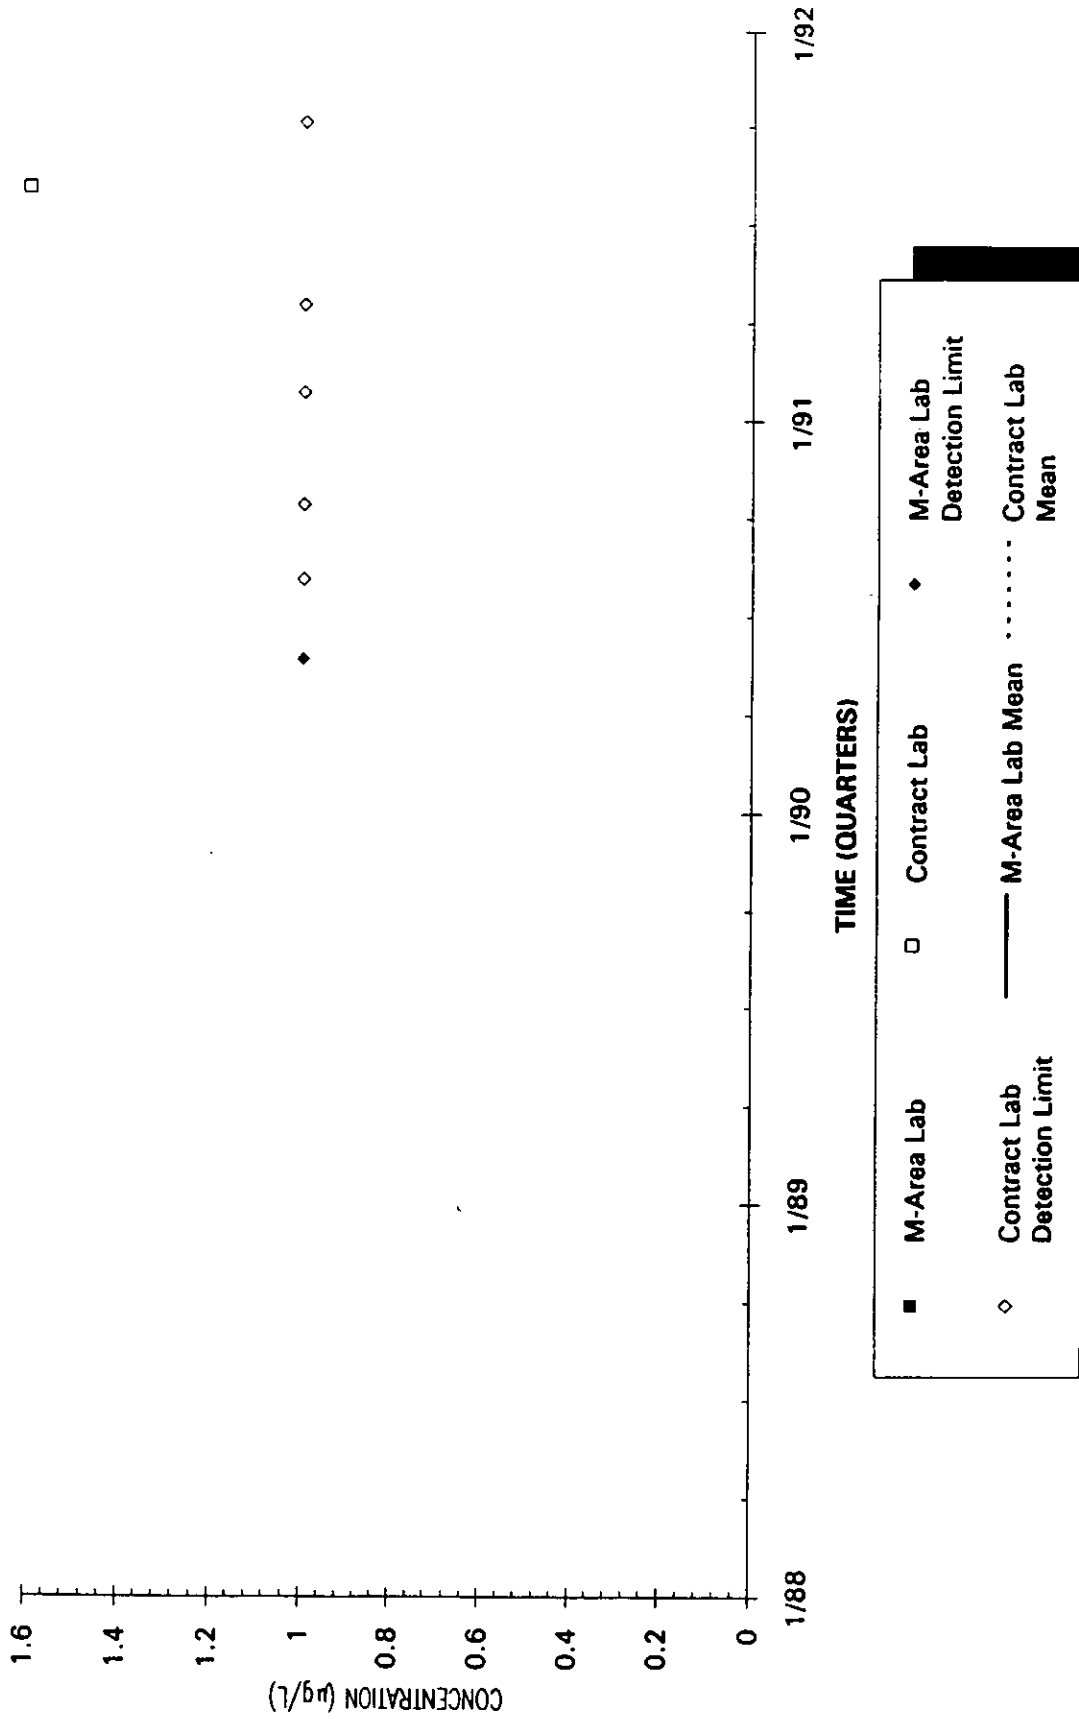

Time Series Plot of Trichloroethylene Concentrations Well MSB 48TA