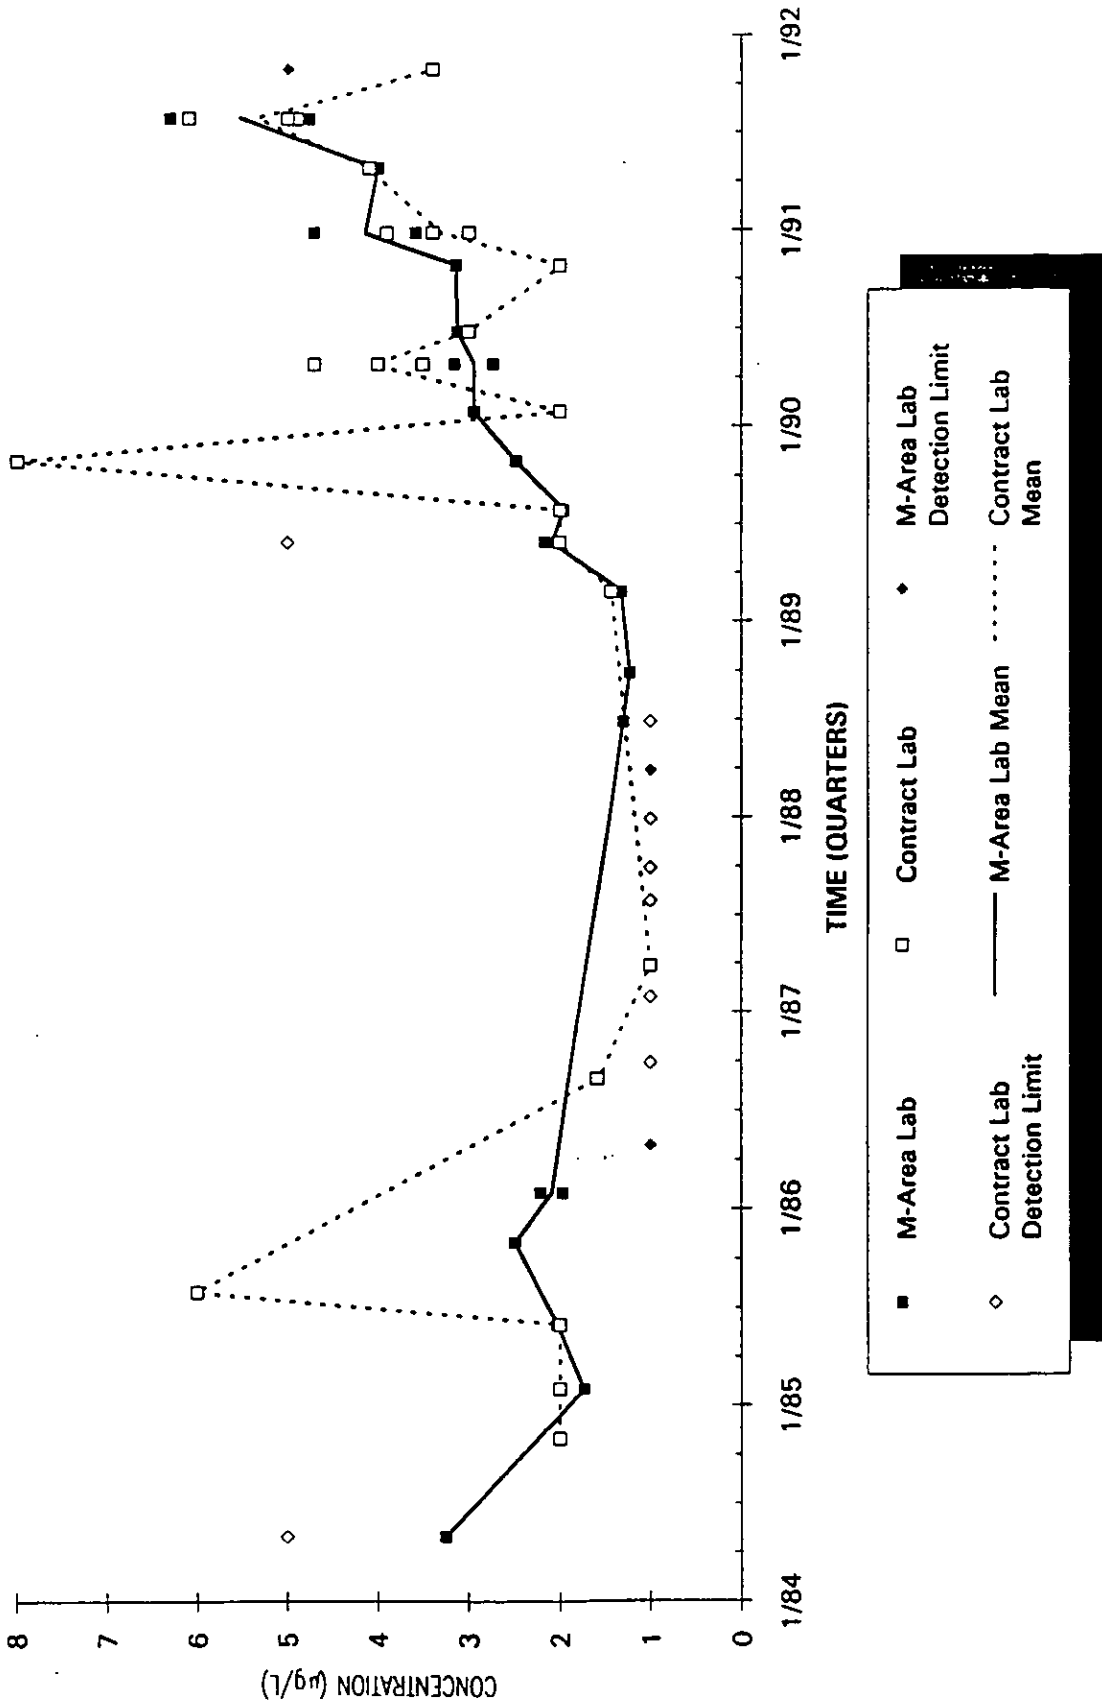

Time Series Plot of Trichloroethylene Concentrations Well ASB 7