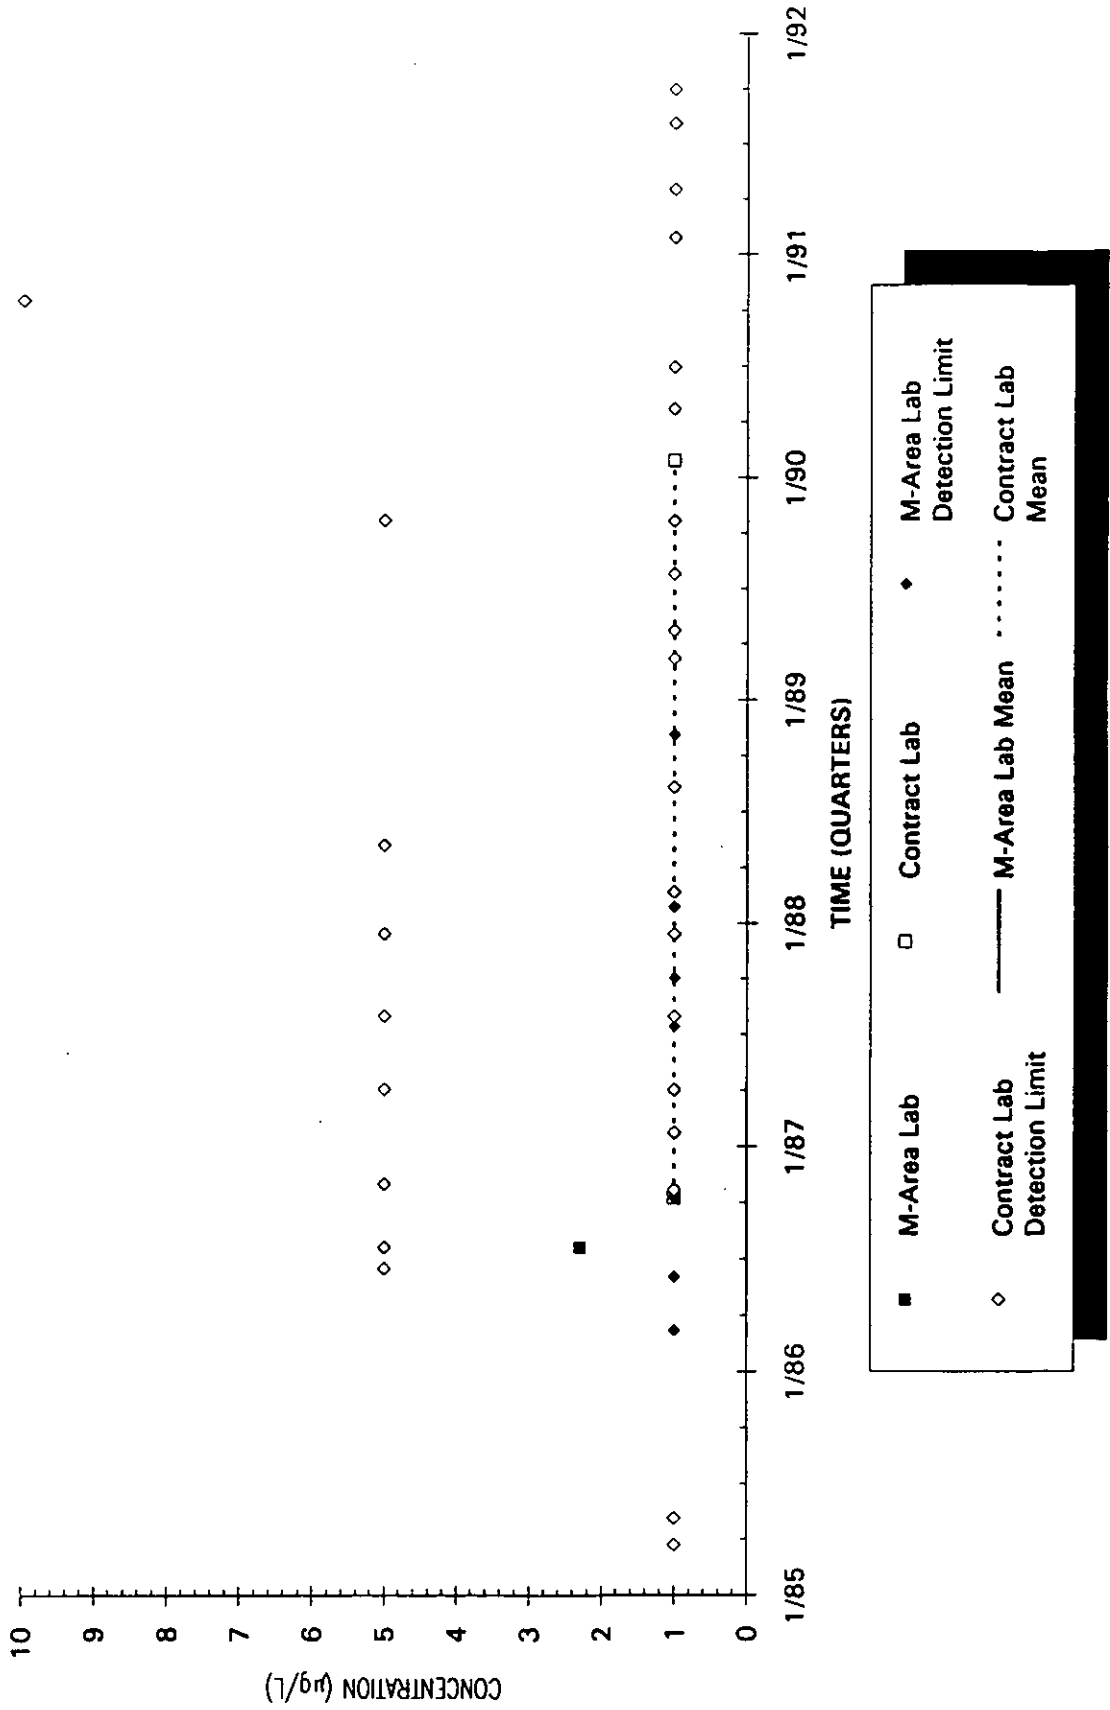

Time Series Plot of Trichloroethylene Concentrations Well MSB 29D