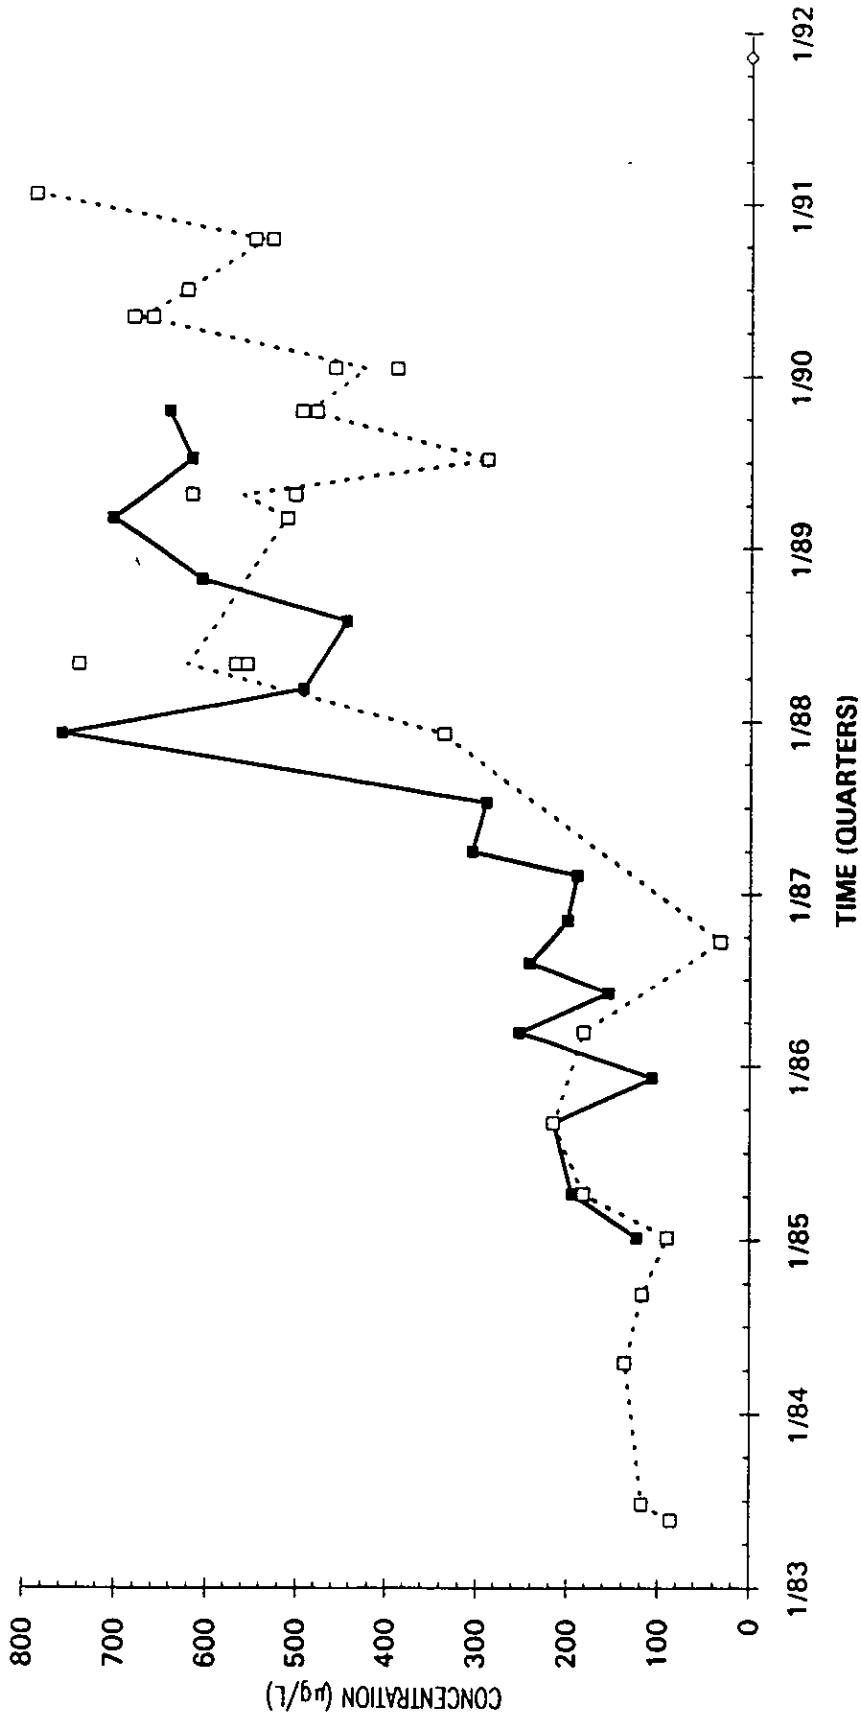

Time Series Plot of Trichloroethylene Concentrations Well MSB 12A

- M-Area Lab
- Contract Lab
- M-Area Lab Detection Limit
- Contract Lab Detection Limit
- M-Area Lab Mean
- ..... Contract Lab Mean