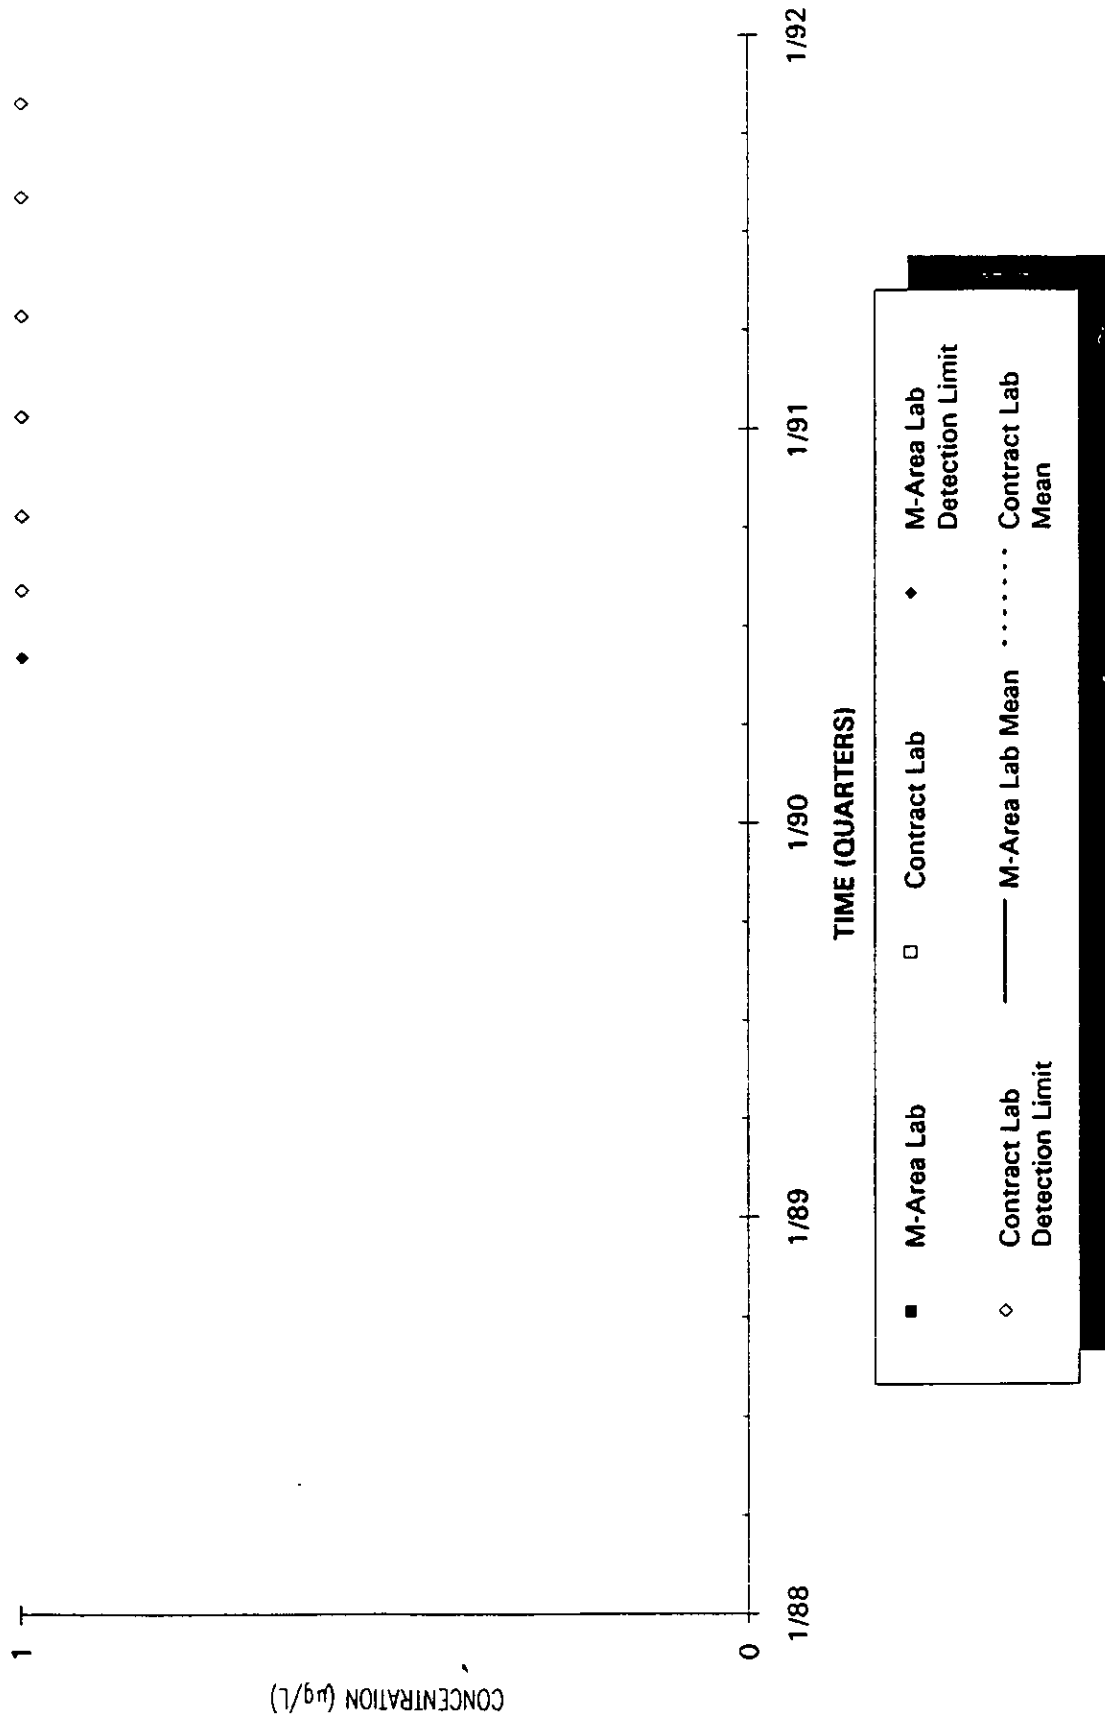

Time Series Plot of Tetrachloroethylene Concentrations Well MSB 47BB