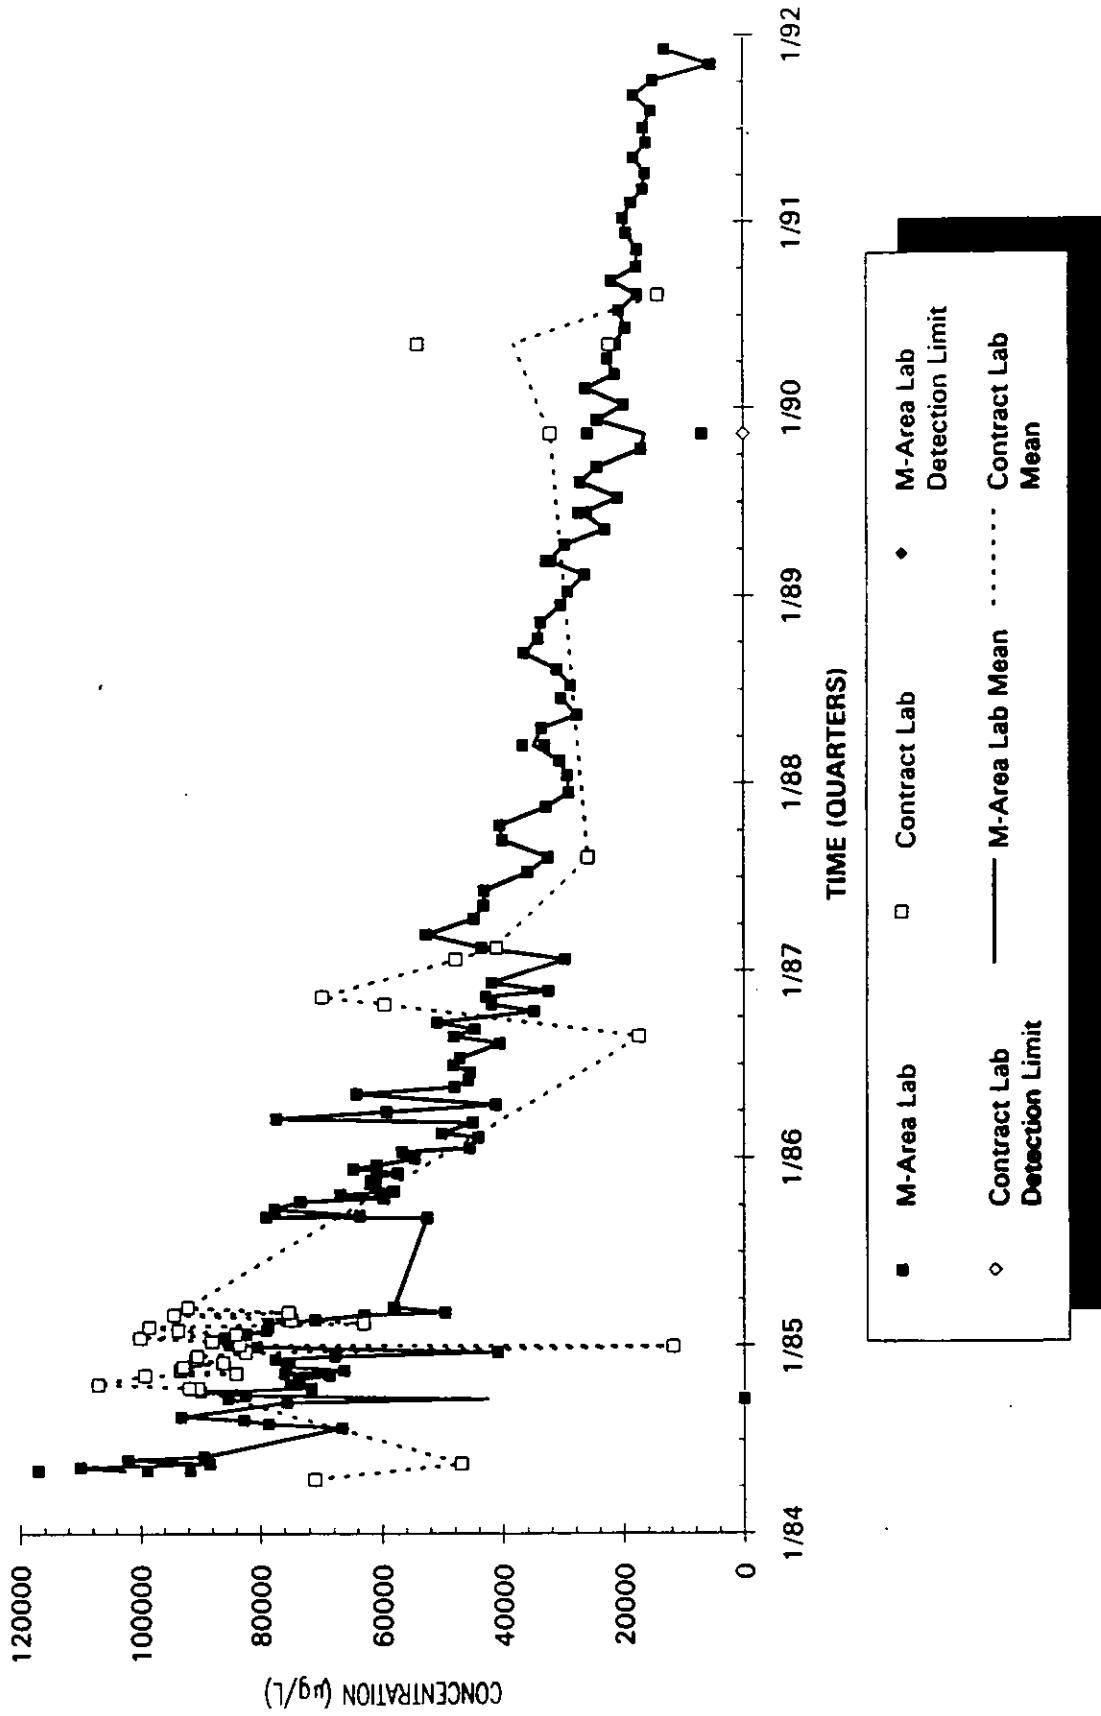

Time Series Plot of Trichloroethylene Concentrations Well RWM 3