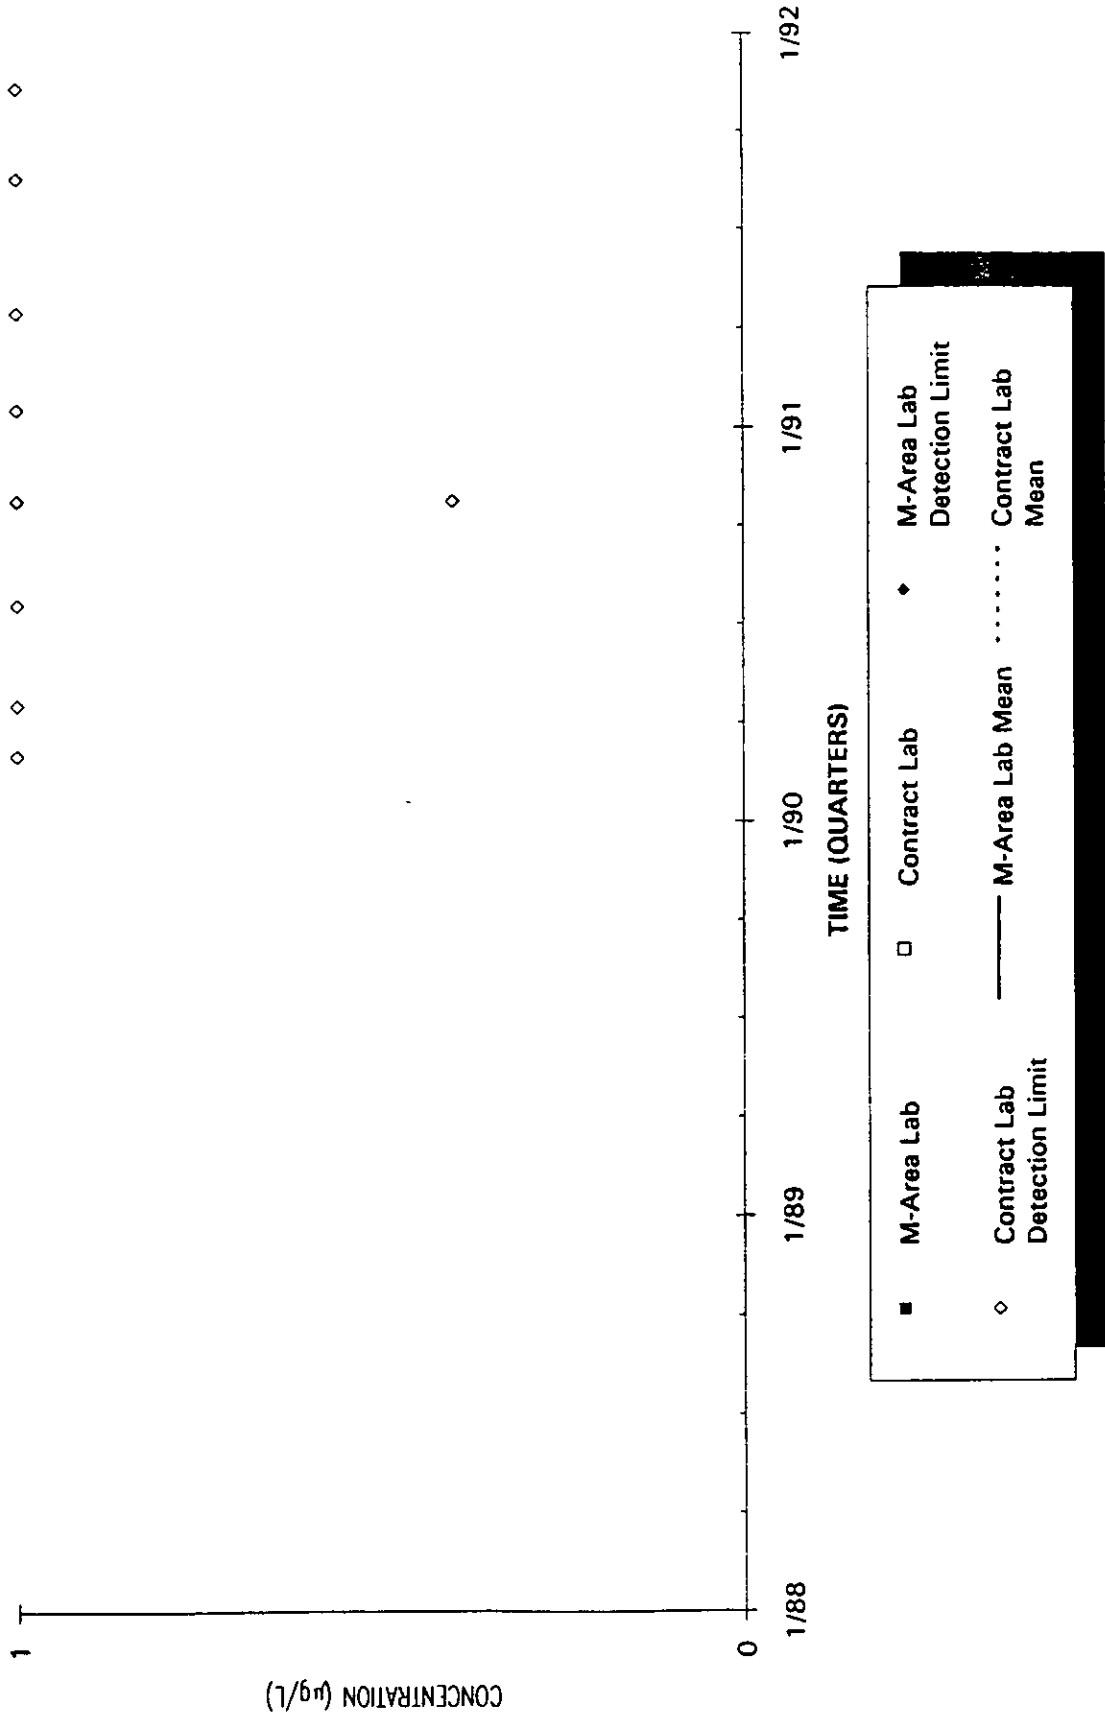

Time Series Plot of Tetrachloroethylene Concentrations Well AMB 12D