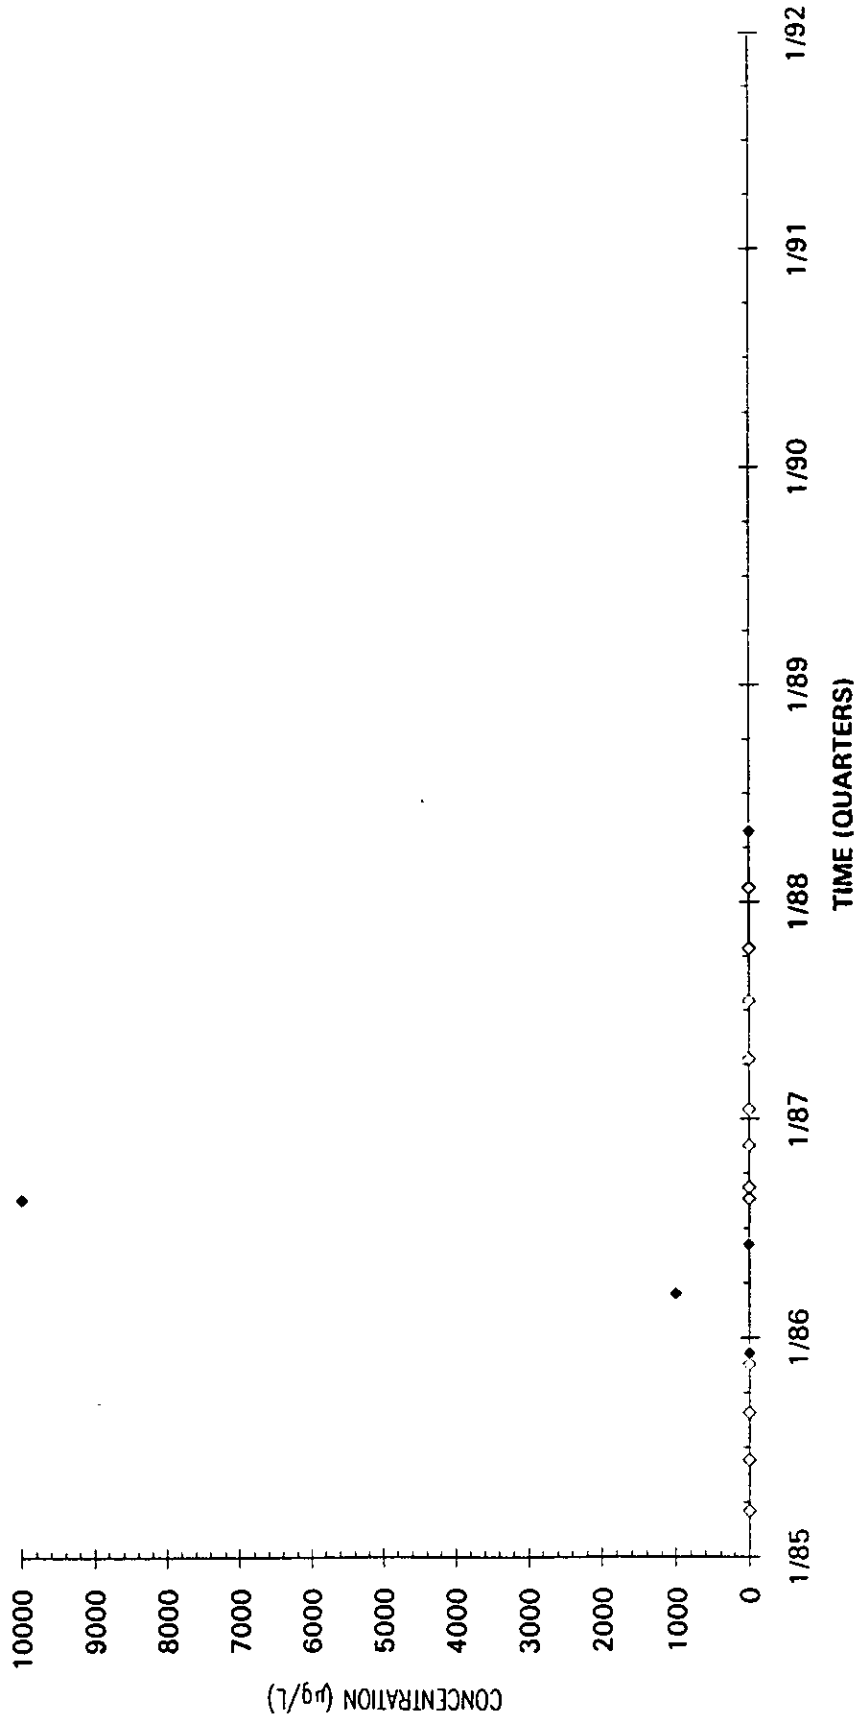

Time Series Plot of Tetrachloroethylene Concentrations Well AMB 3A