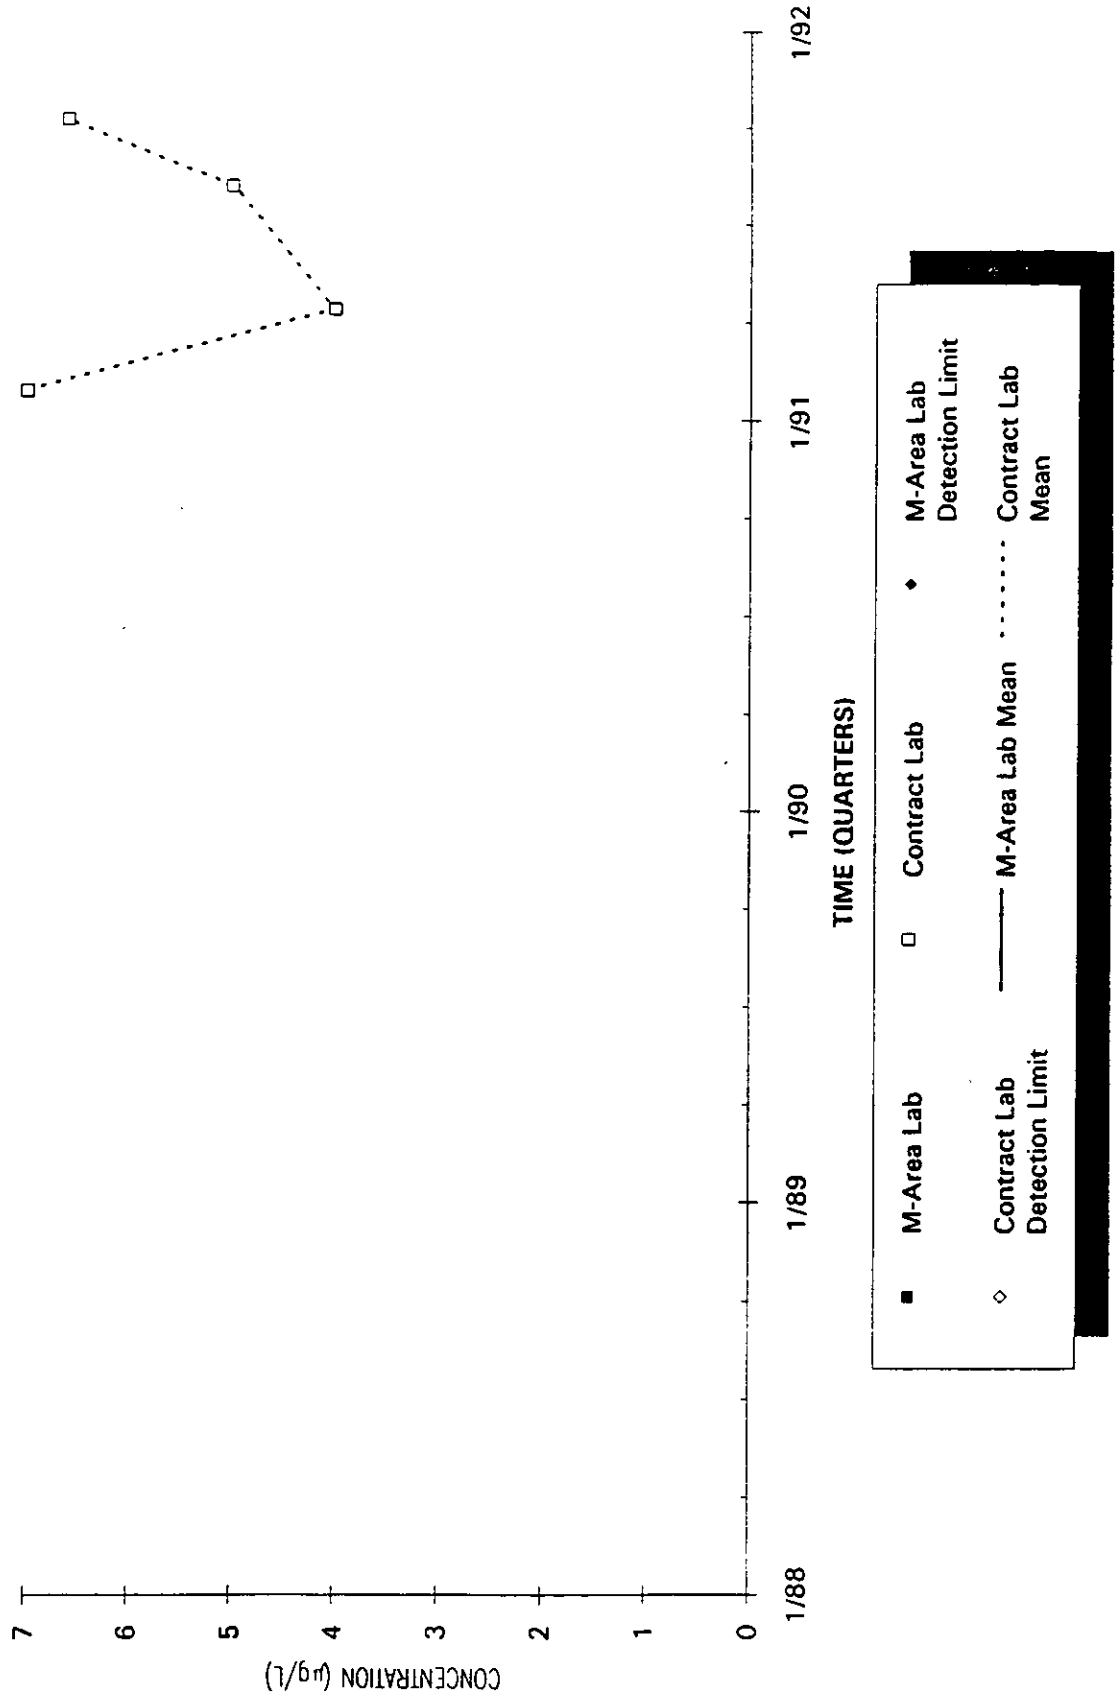

Time Series Plot of Tetrachloroethylene Concentrations Well MSB 63C