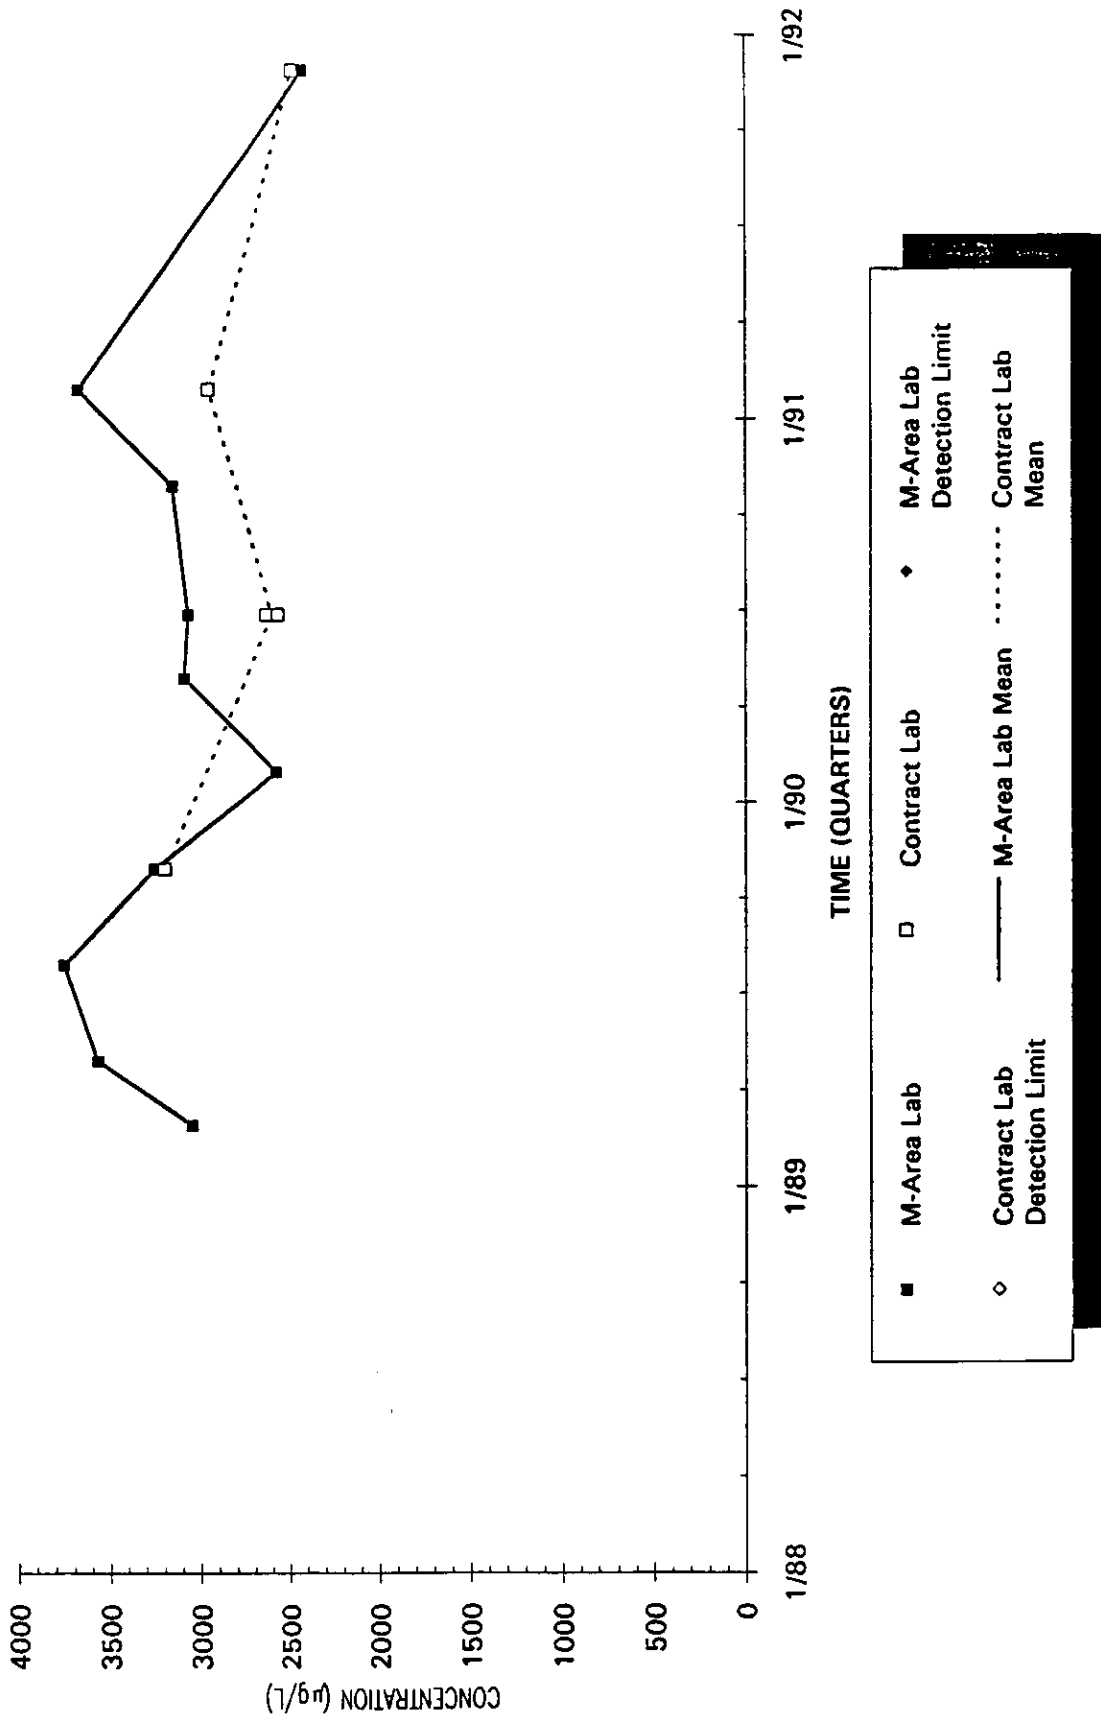

Time Series Plot of Trichloroethylene Concentrations Well ASB 6AA

■ M-Area Lab
◆ Contract Lab
□ M-Area Lab Mean
◇ Contract Lab Mean
— M-Area Lab Detection Limit
..... Contract Lab Detection Limit