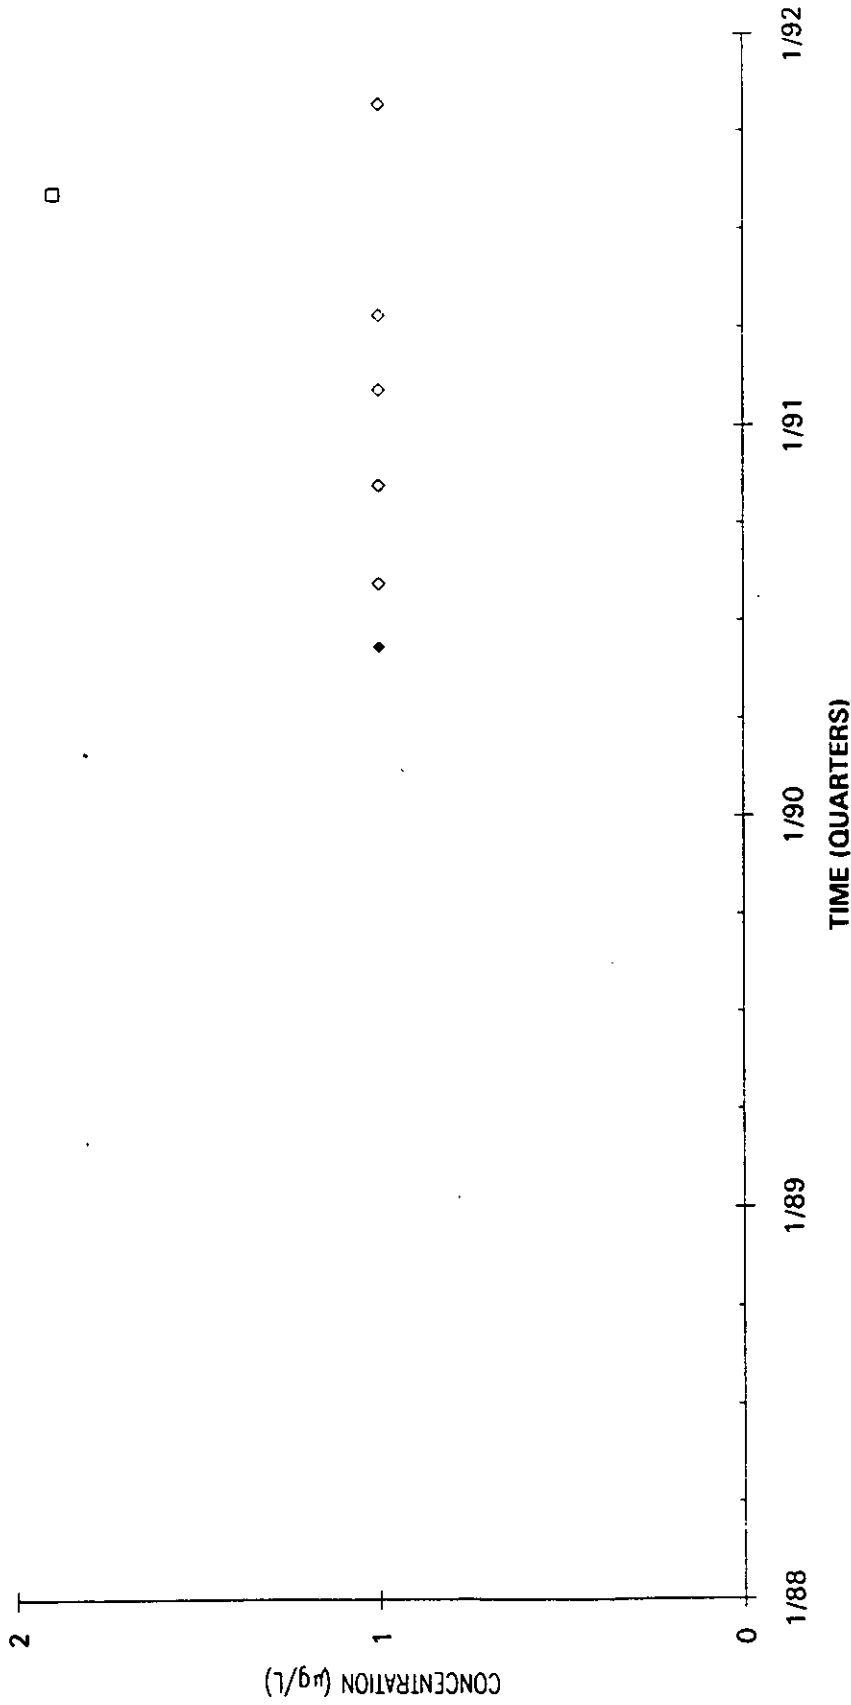

Time Series Plot of Tetrachloroethylene Concentrations Well MSB 55B

- M-Area Lab
- Contract Lab
- M-Area Lab Detection Limit
- Contract Lab Detection Limit
- M-Area Lab Mean
- ----- Contract Lab Mean