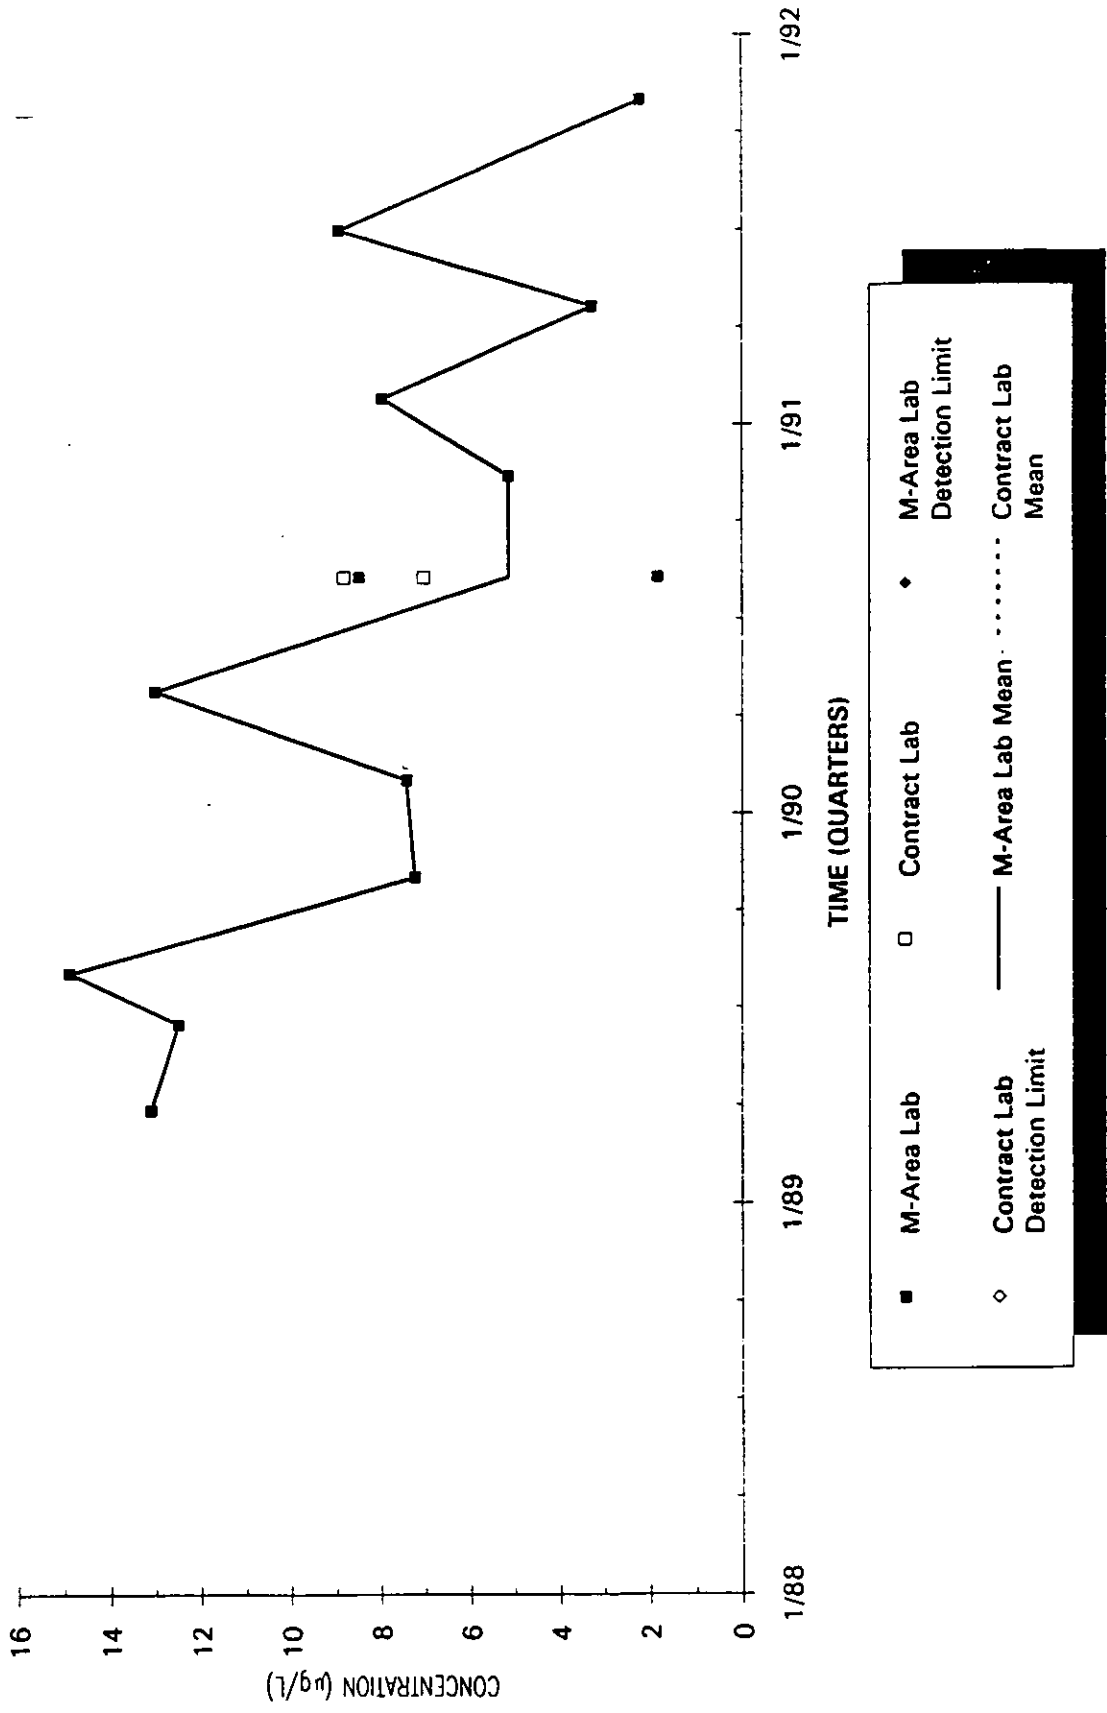

Time Series Plot of Tetrachloroethylene Concentrations Well MSB 66B