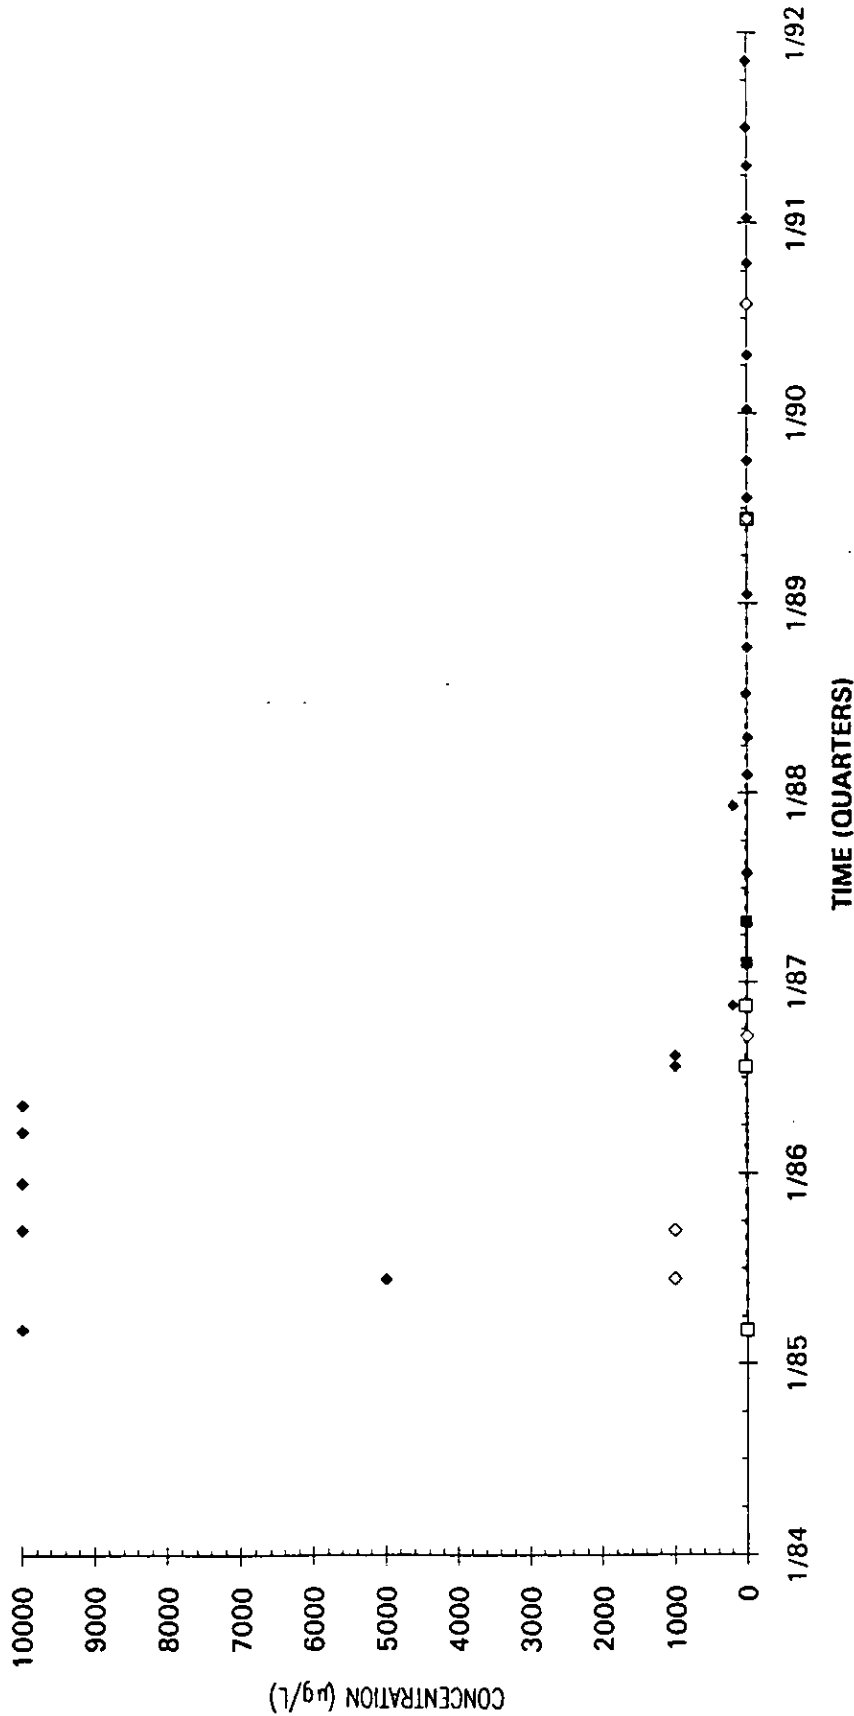

Time Series Plot of Tetrachloroethylene Concentrations Well MSB 27B

M-Area Lab
 Contract Lab
 M-Area Lab Mean
 Contract Lab Detection Limit
 M-Area Lab Mean
 Contract Lab Mean