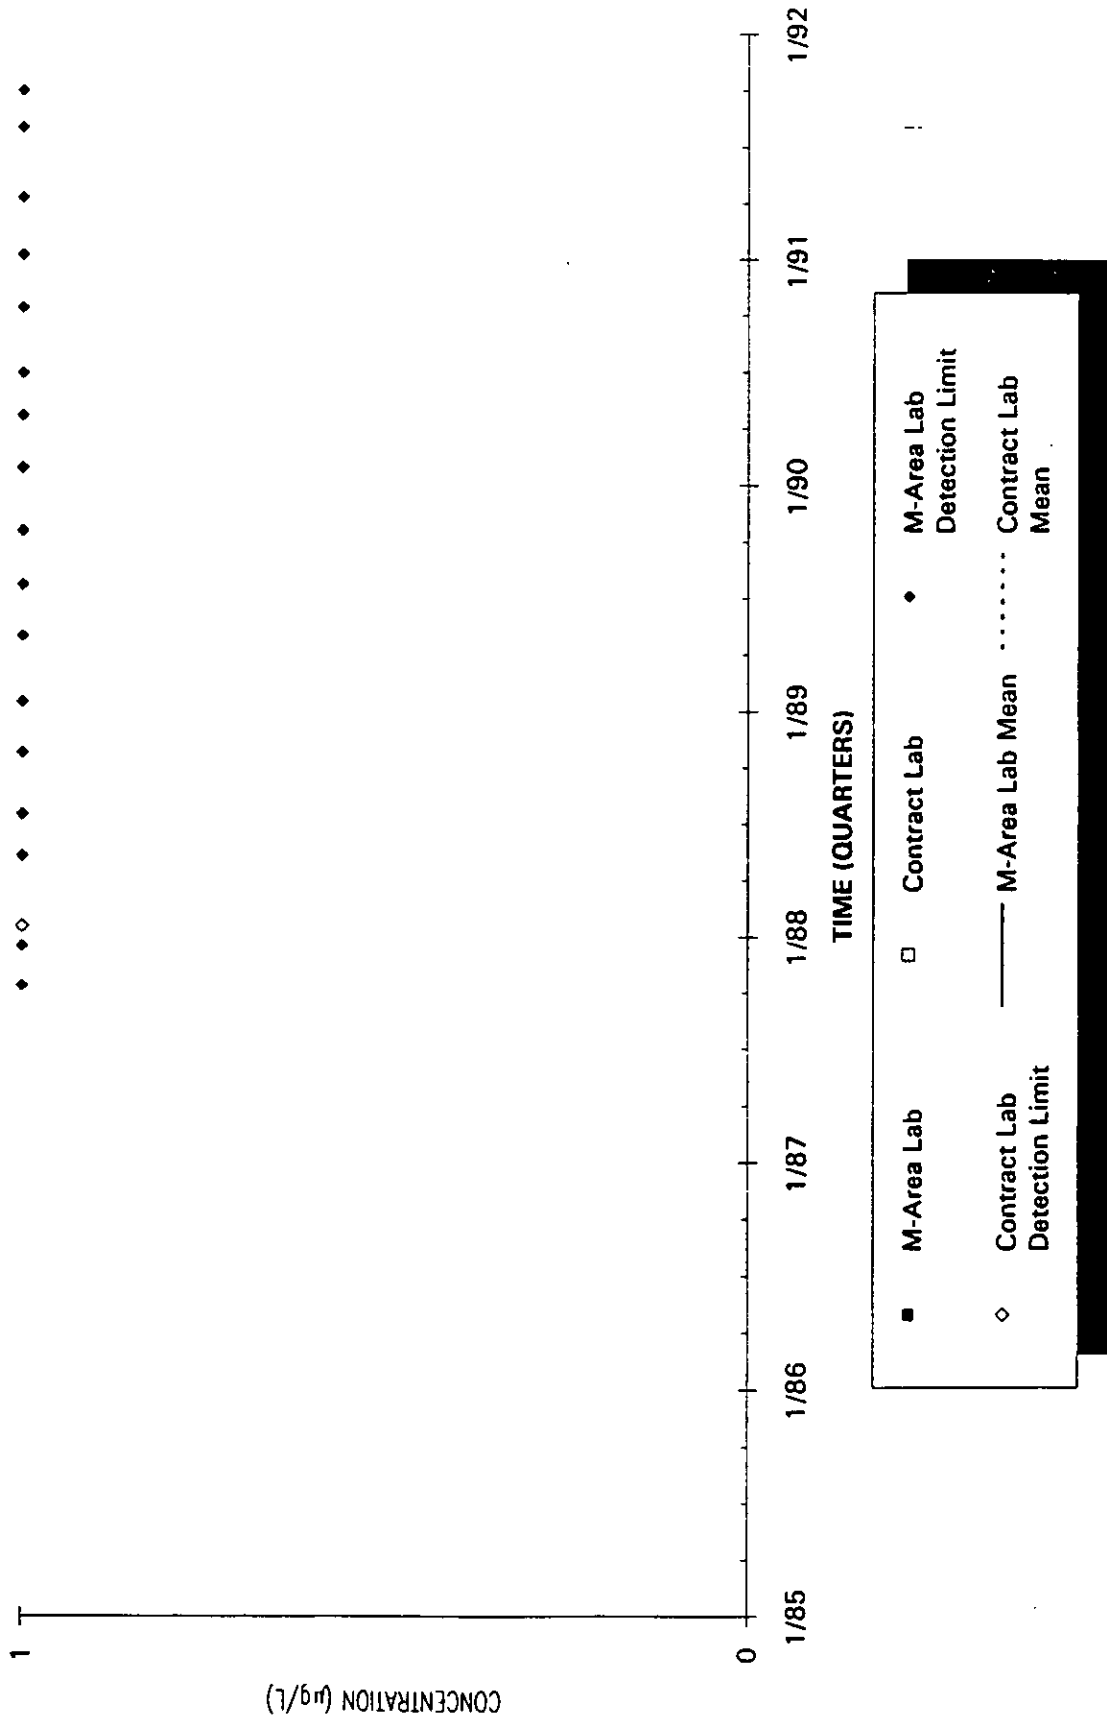

Time Series Plot of Tetrachloroethylene Concentrations Well MSB 54TA