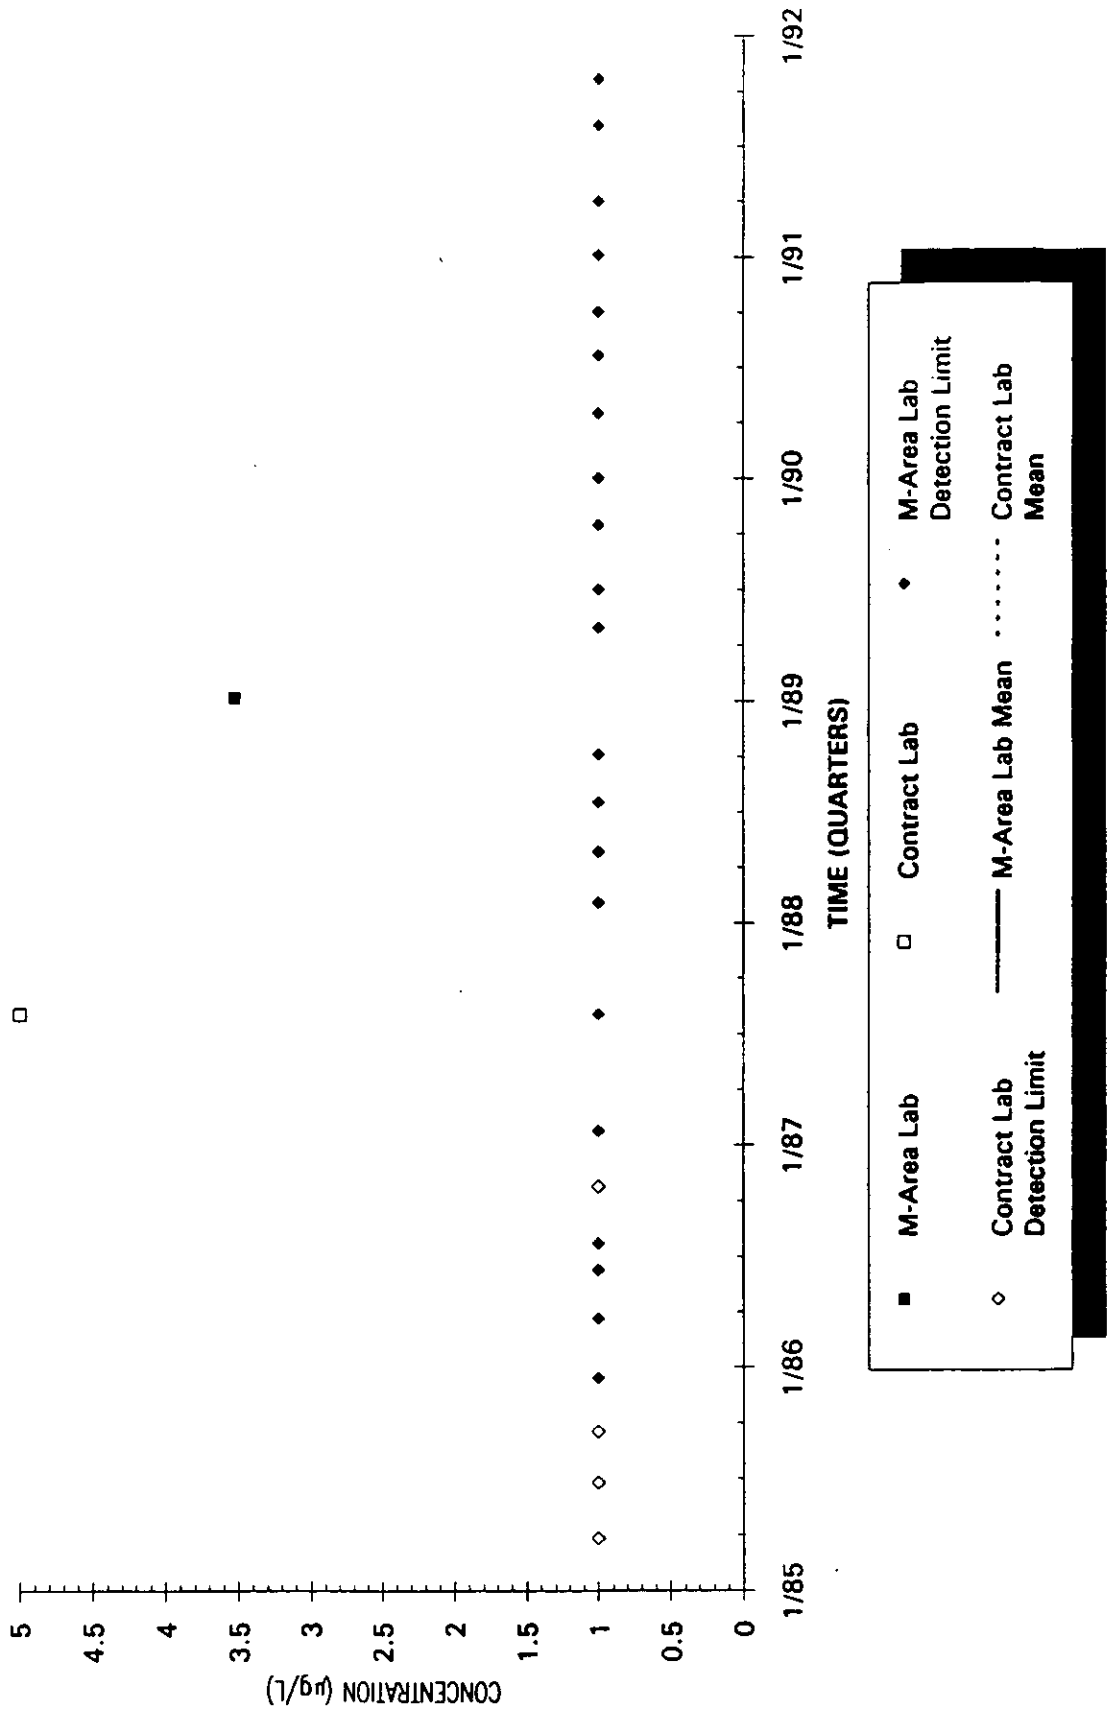

Time Series Plot of Trichloroethylene Concentrations Well MSB 41A