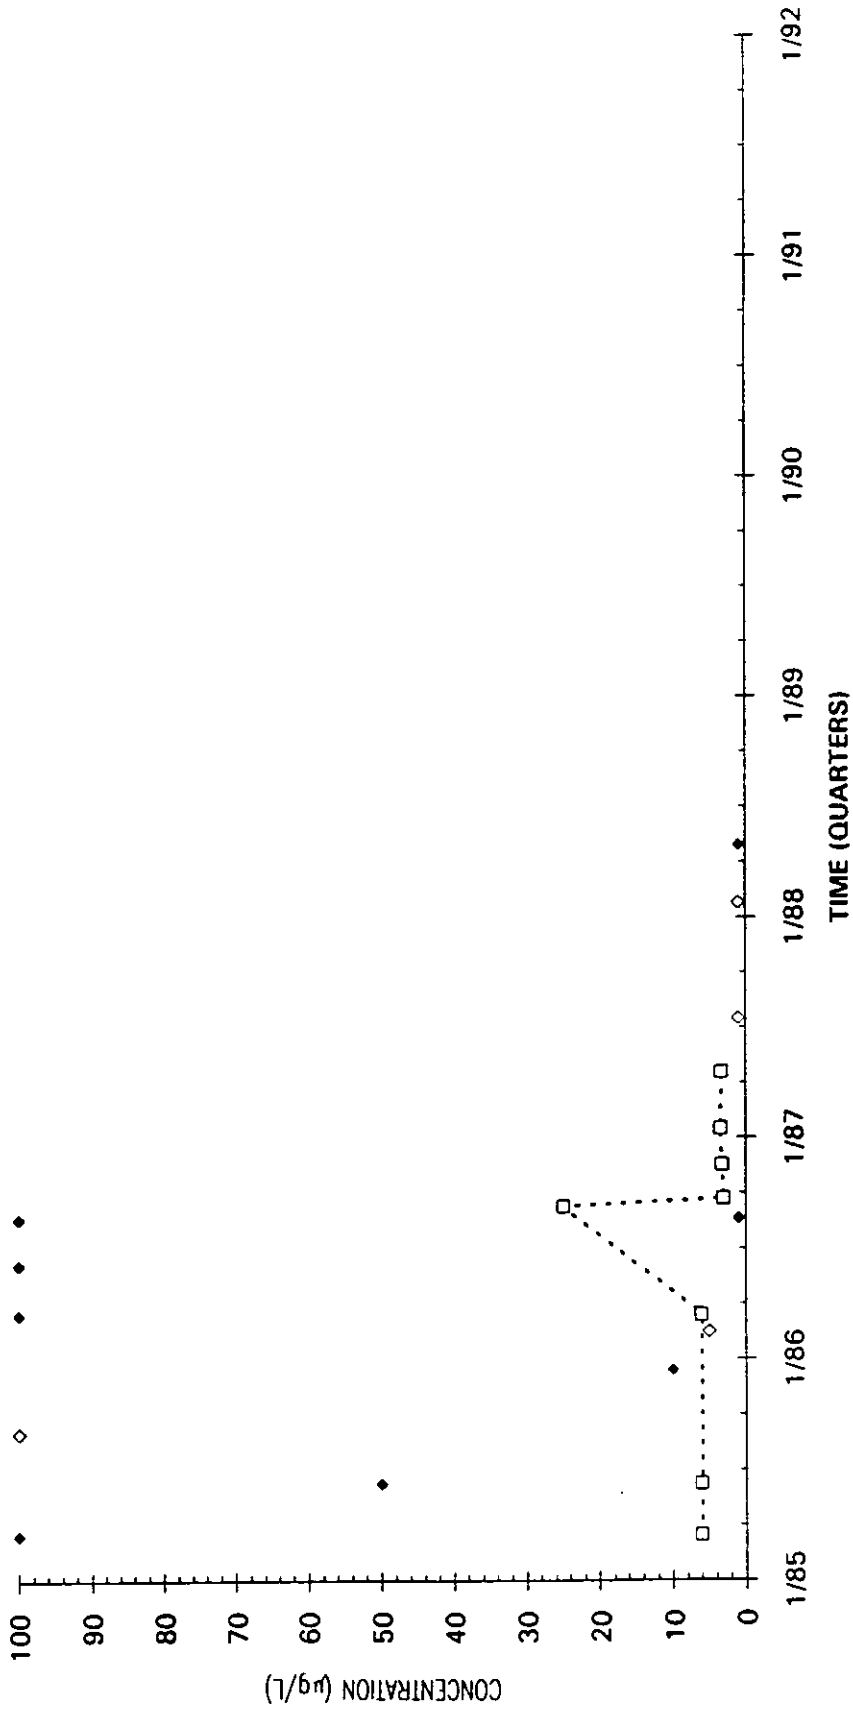

Time Series Plot of Tetrachloroethylene Concentrations Well AMB 1A

Time Series Plot of Tetrachloroethylene Concentrations Well AMB 2

- M-Area Lab
- ◇ Contract Lab
- ◆ M-Area Lab Detection Limit
- ◇ Contract Lab Detection Limit
- M-Area Lab Mean
- Contract Lab Mean