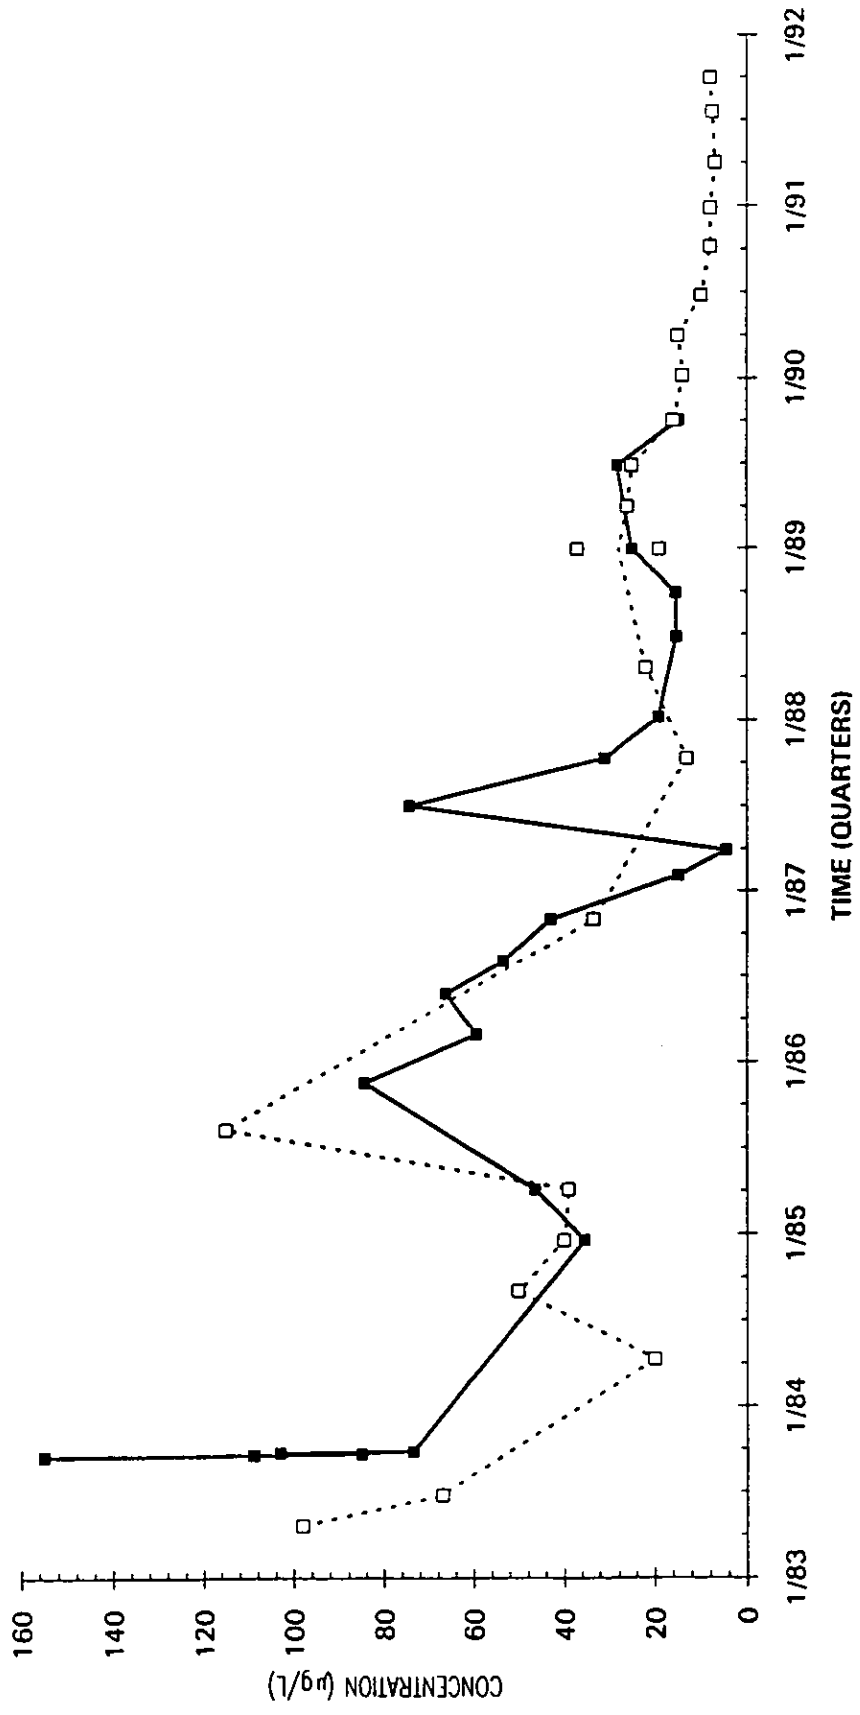

Time Series Plot of Trichloroethylene Concentrations Well MSB 11A

- M-Area Lab
- Contract Lab
- M-Area Lab Mean
- ..... Contract Lab Mean
- M-Area Lab Detection Limit
- ..... Contract Lab Detection Limit