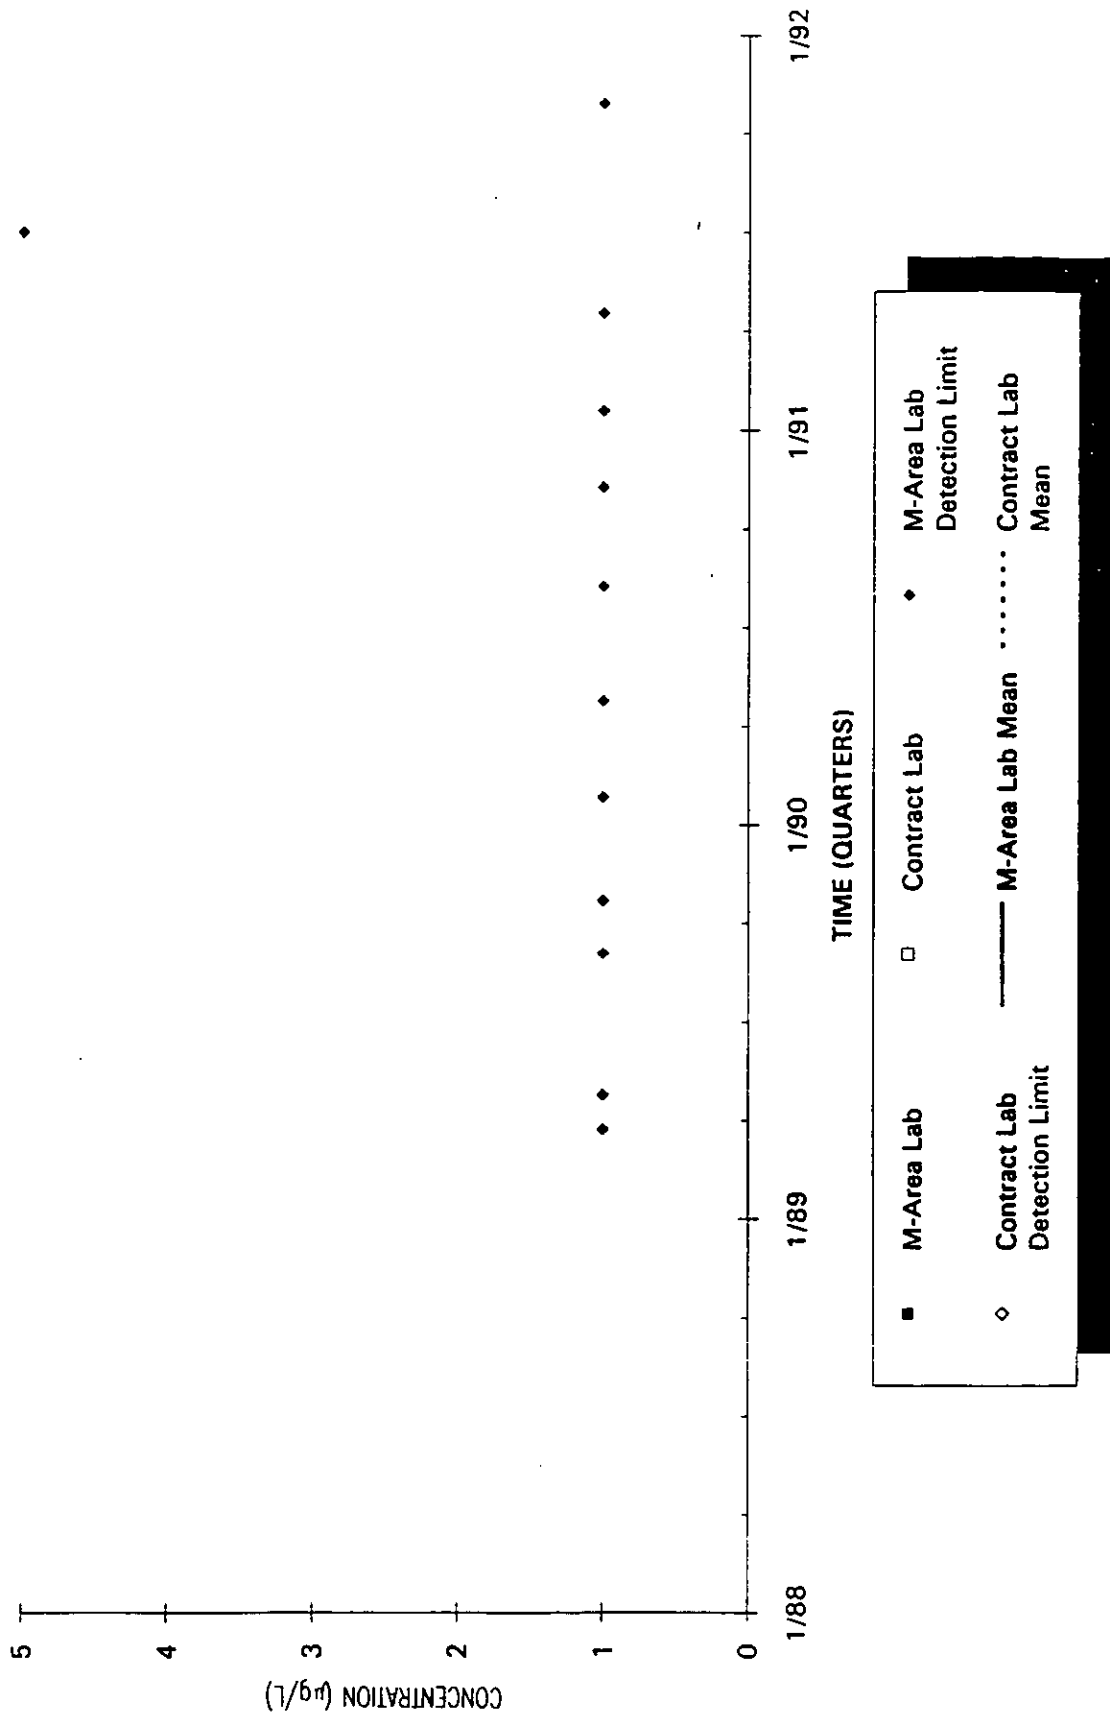

Time Series Plot of Tetrachloroethylene Concentrations Well MSB 69TA