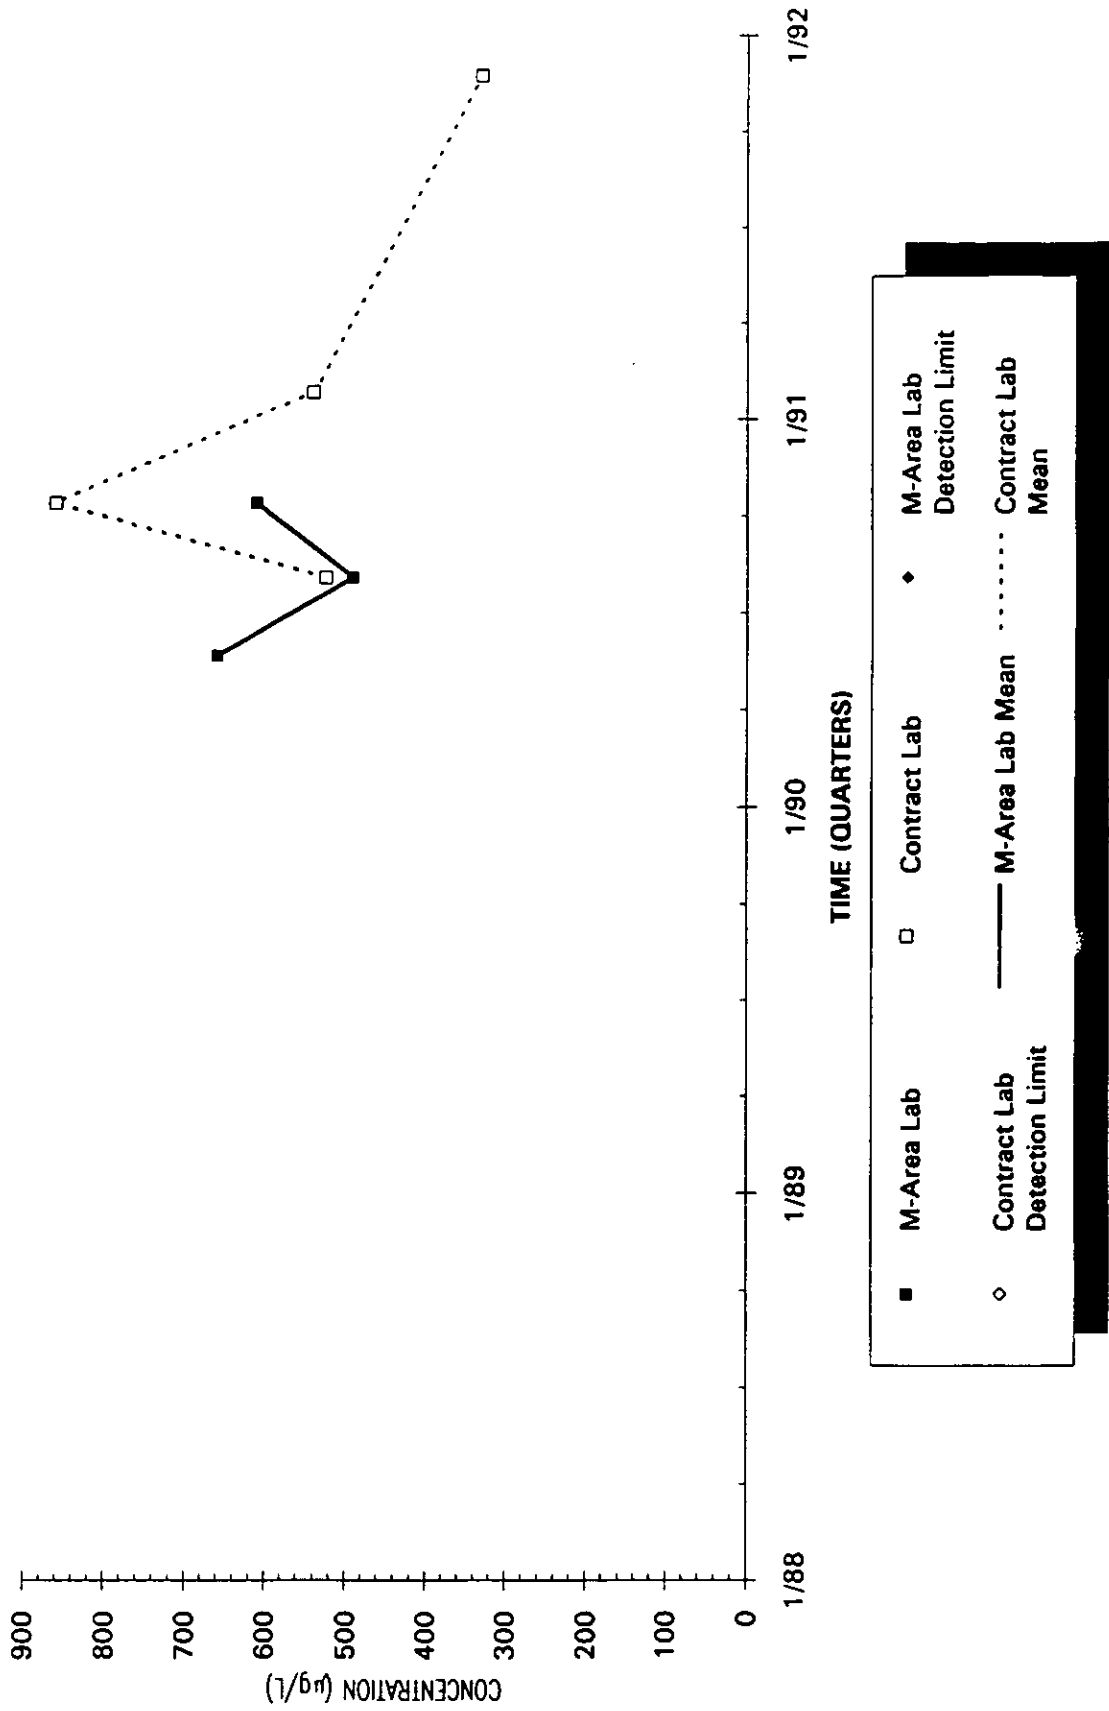

Time Series Plot of Trichloroethylene Concentrations Well MSB 48B