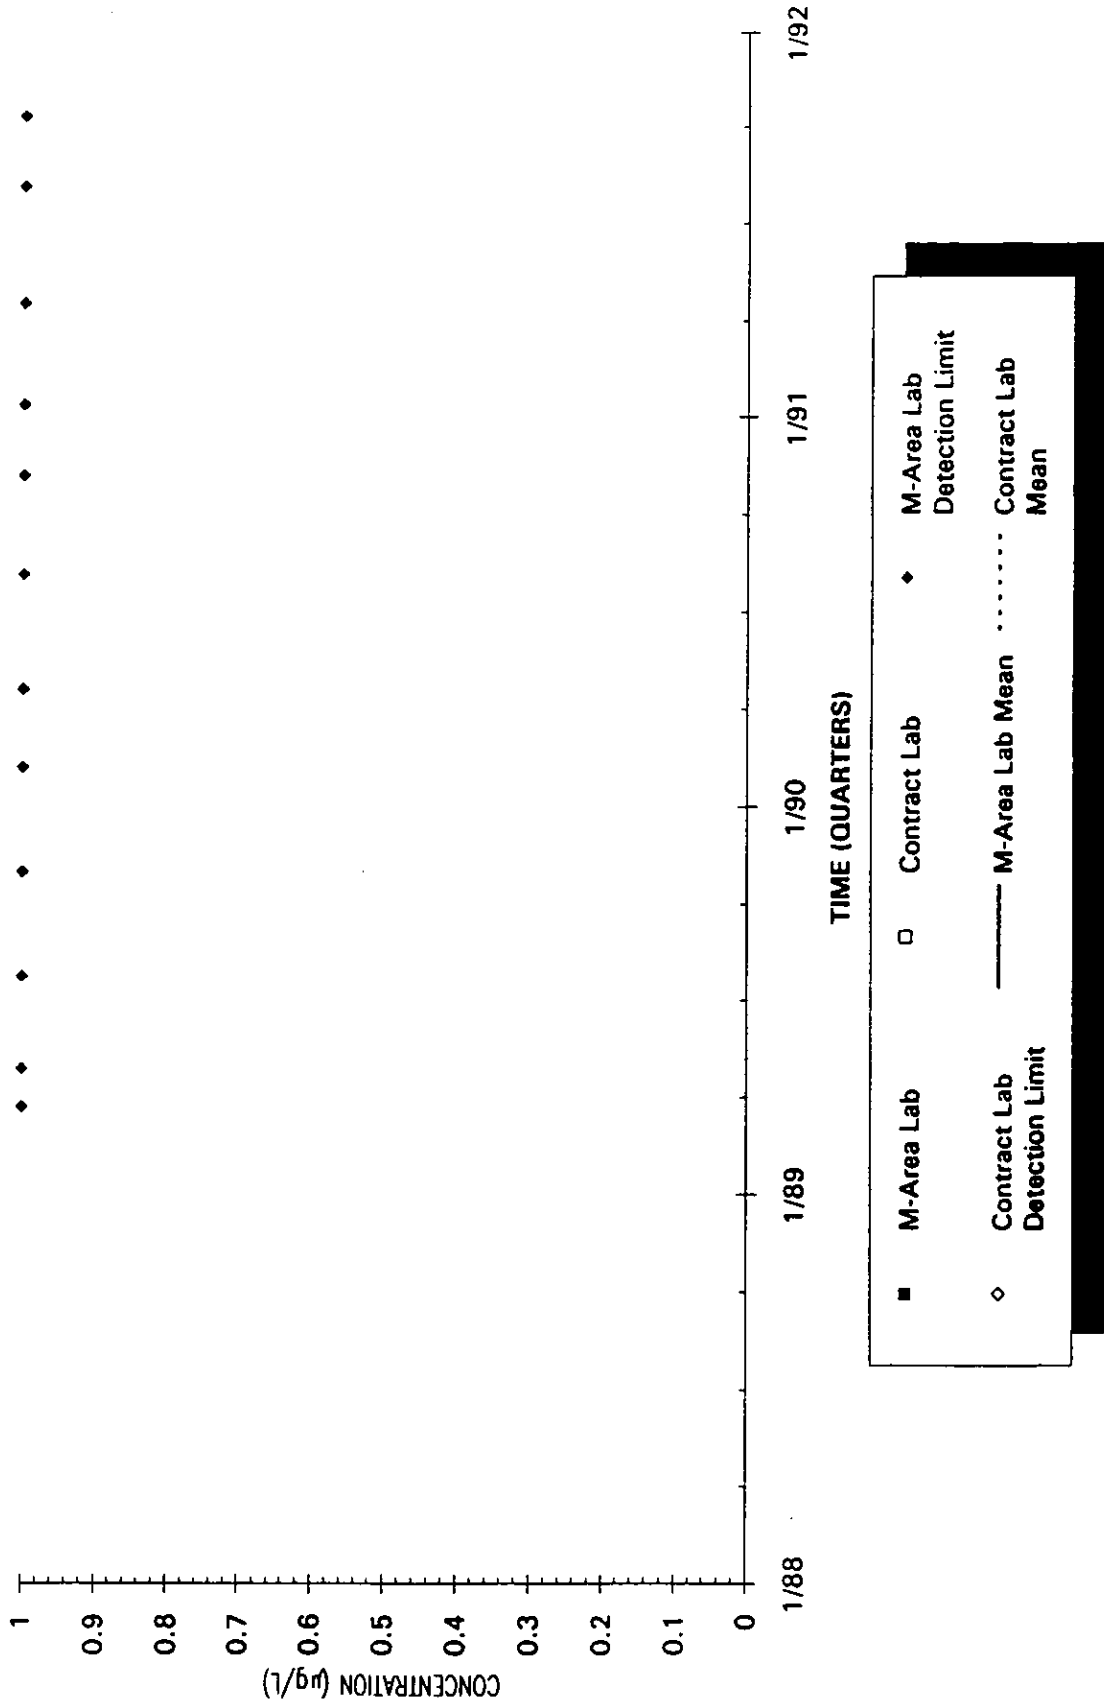

Time Series Plot of Trichloroethylene Concentrations Well MSB 49A