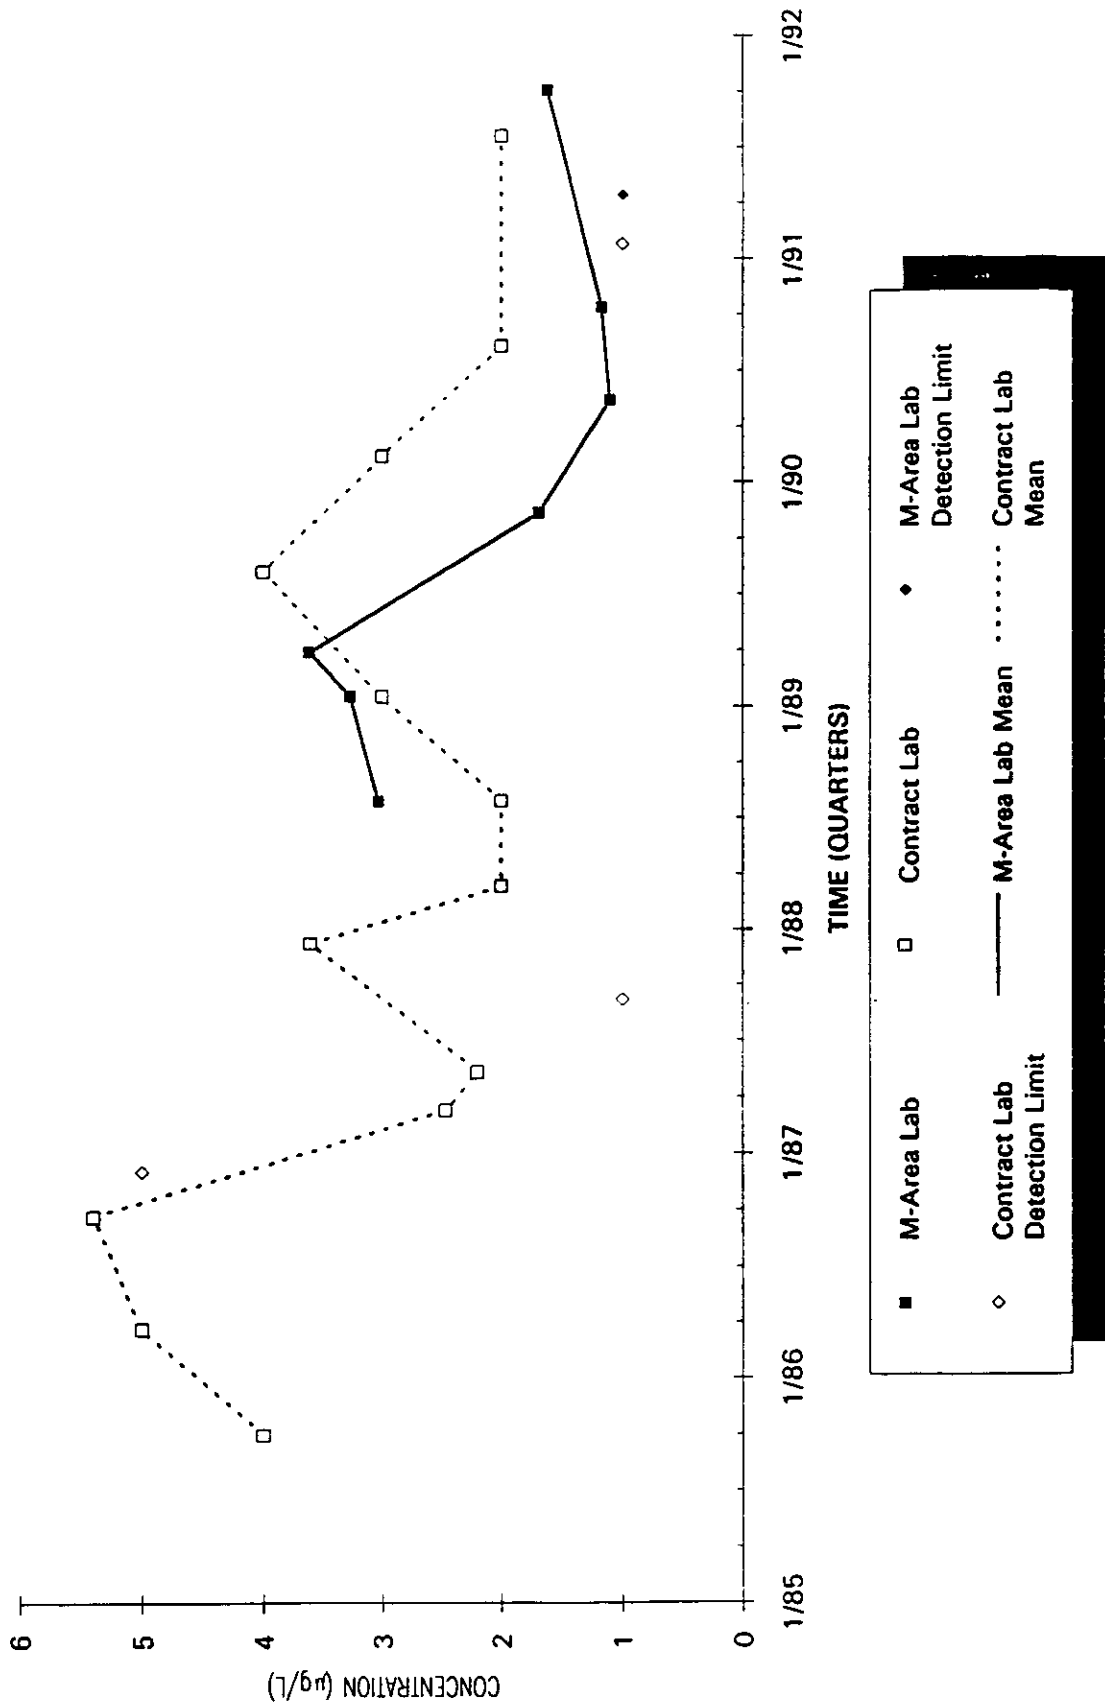

Time Series Plot of Tetrachloroethylene Concentrations Well SRW 7

■ M-Area Lab
□ Contract Lab
◆ M-Area Lab Detection Limit
◇ Contract Lab Detection Limit
— M-Area Lab Mean
..... Contract Lab Mean