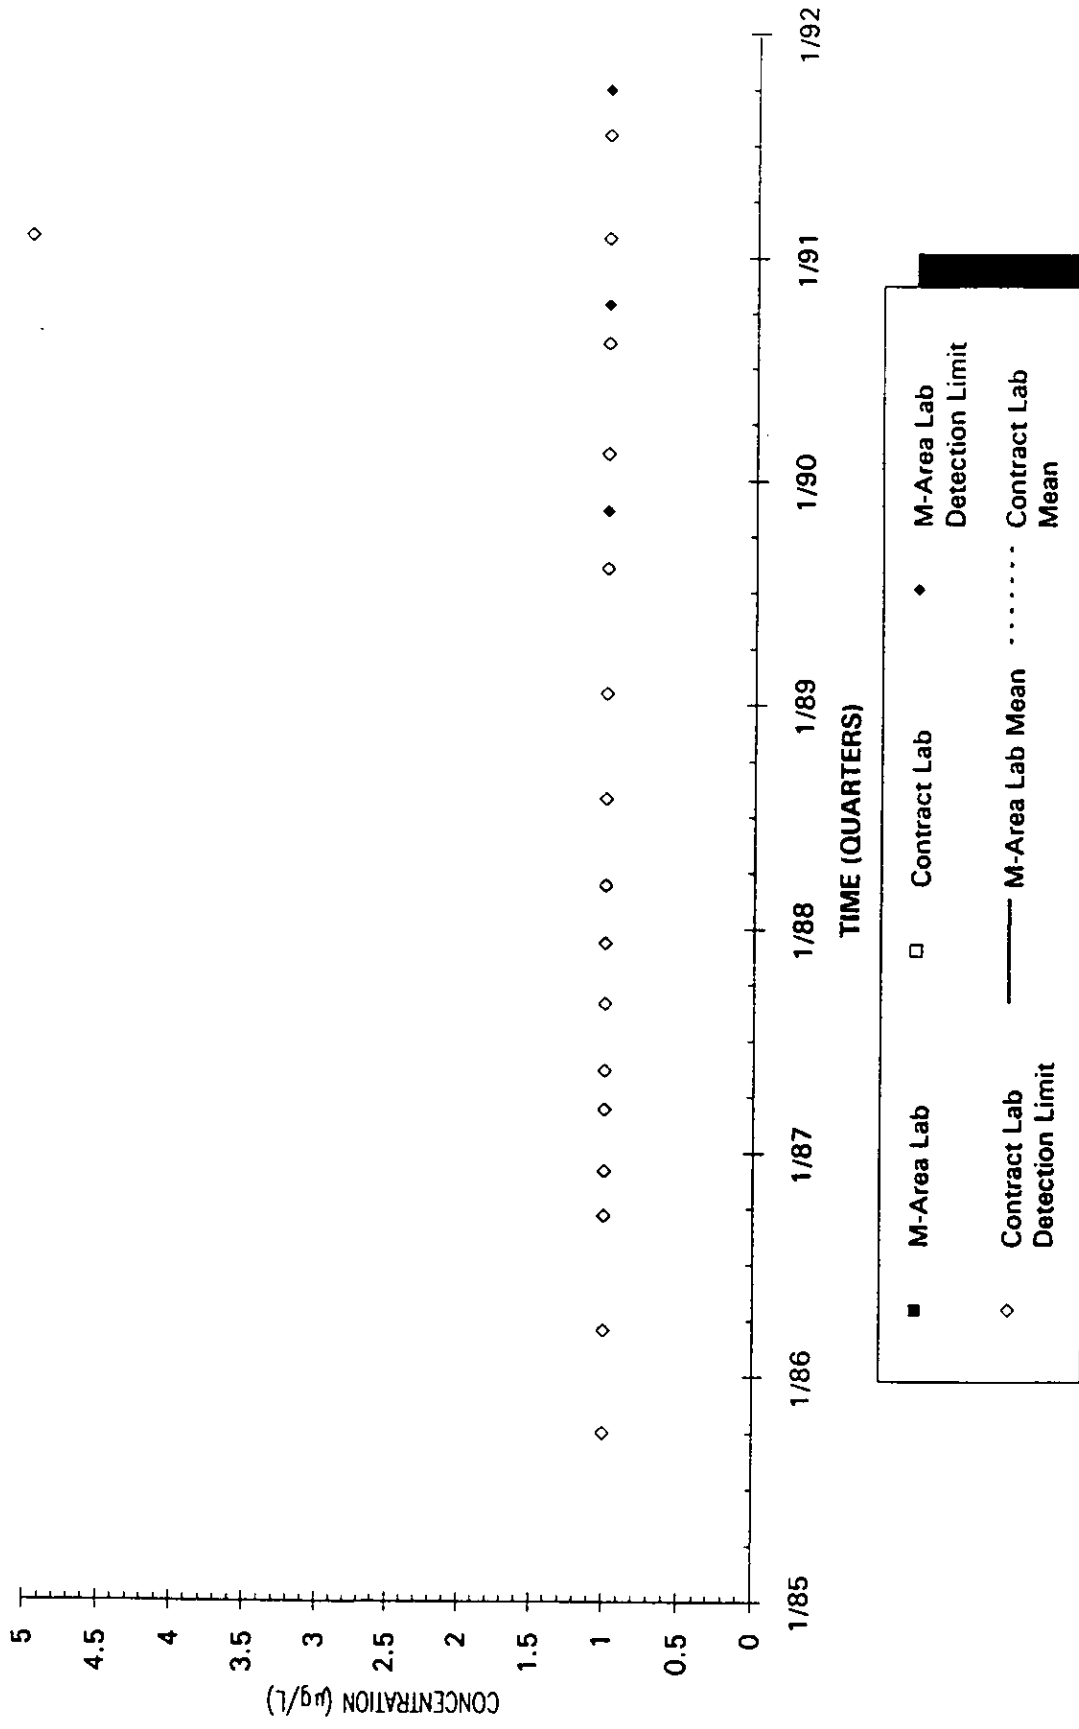

Time Series Plot of Trichloroethylene Concentrations Well SRW 3A