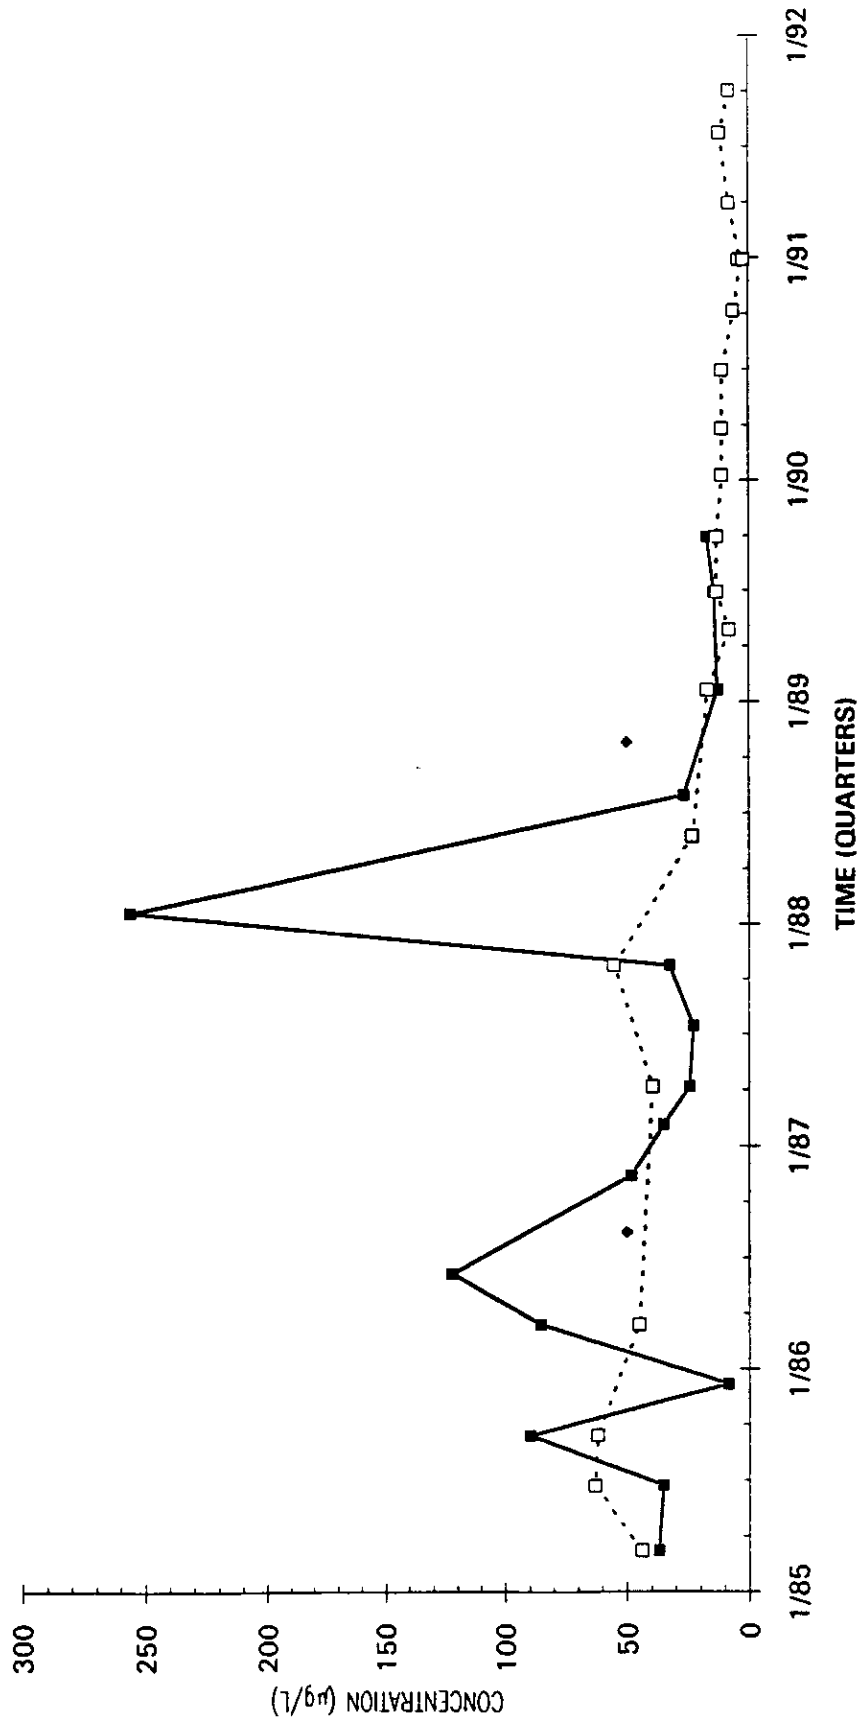

Time Series Plot of Tetrachloroethylene Concentrations Well MSB 39C

- M-Area Lab
- Contract Lab
- M-Area Lab Detection Limit
- Contract Lab Detection Limit
- M-Area Lab Mean
- - - - - Contract Lab Mean