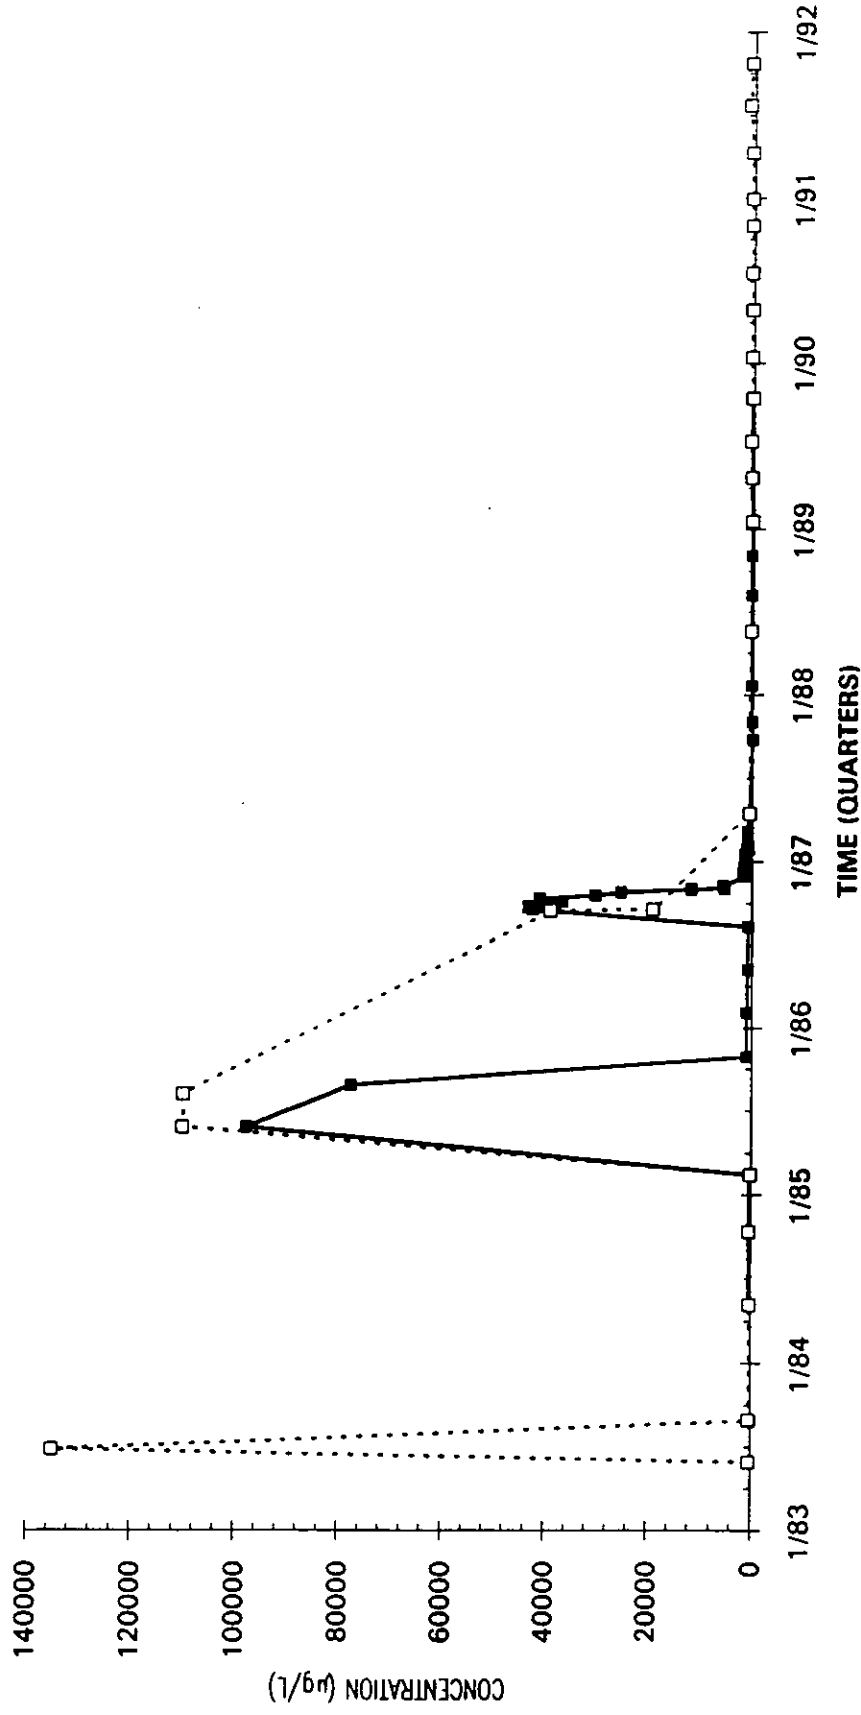

Time Series Plot of Trichloroethylene Concentrations Well MSB 31B

- M-Area Lab
- Contract Lab
- M-Area Lab Detection Limit
- Contract Lab Detection Limit
- M-Area Lab Mean
- ..... Contract Lab Mean