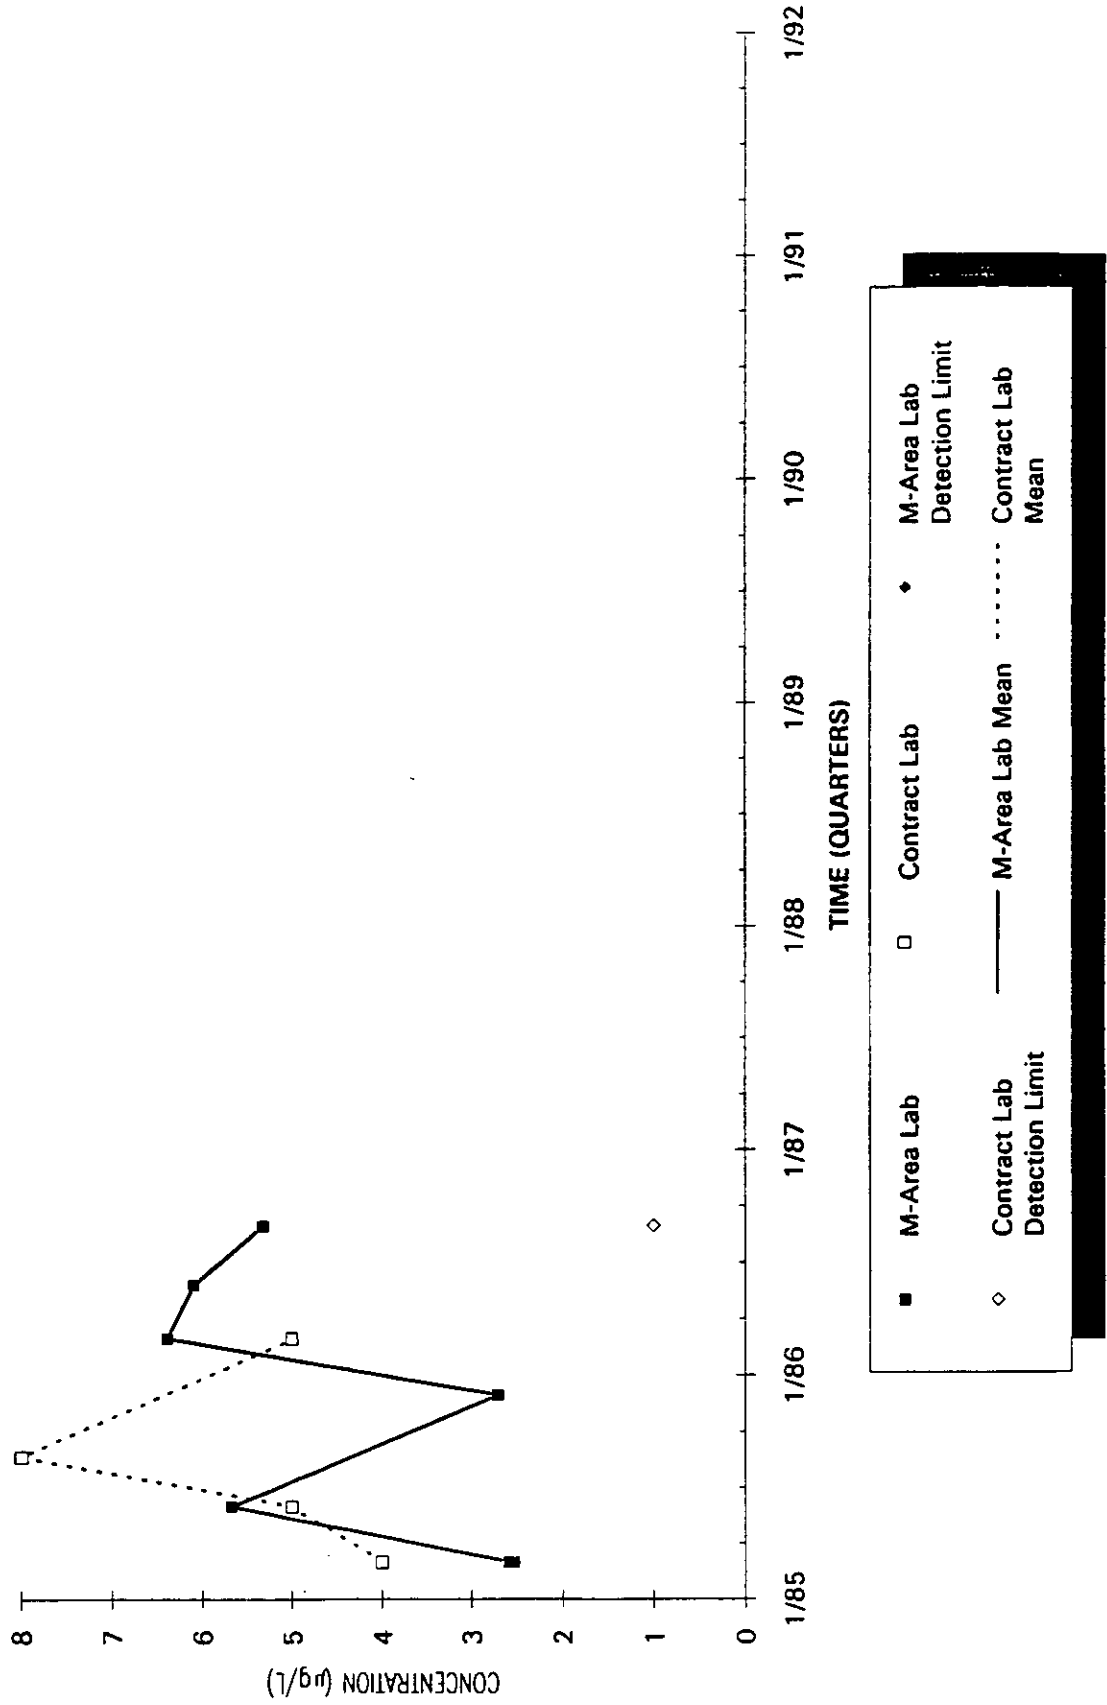

Time Series Plot of Tetrachloroethylene Concentrations Well SRW 11C