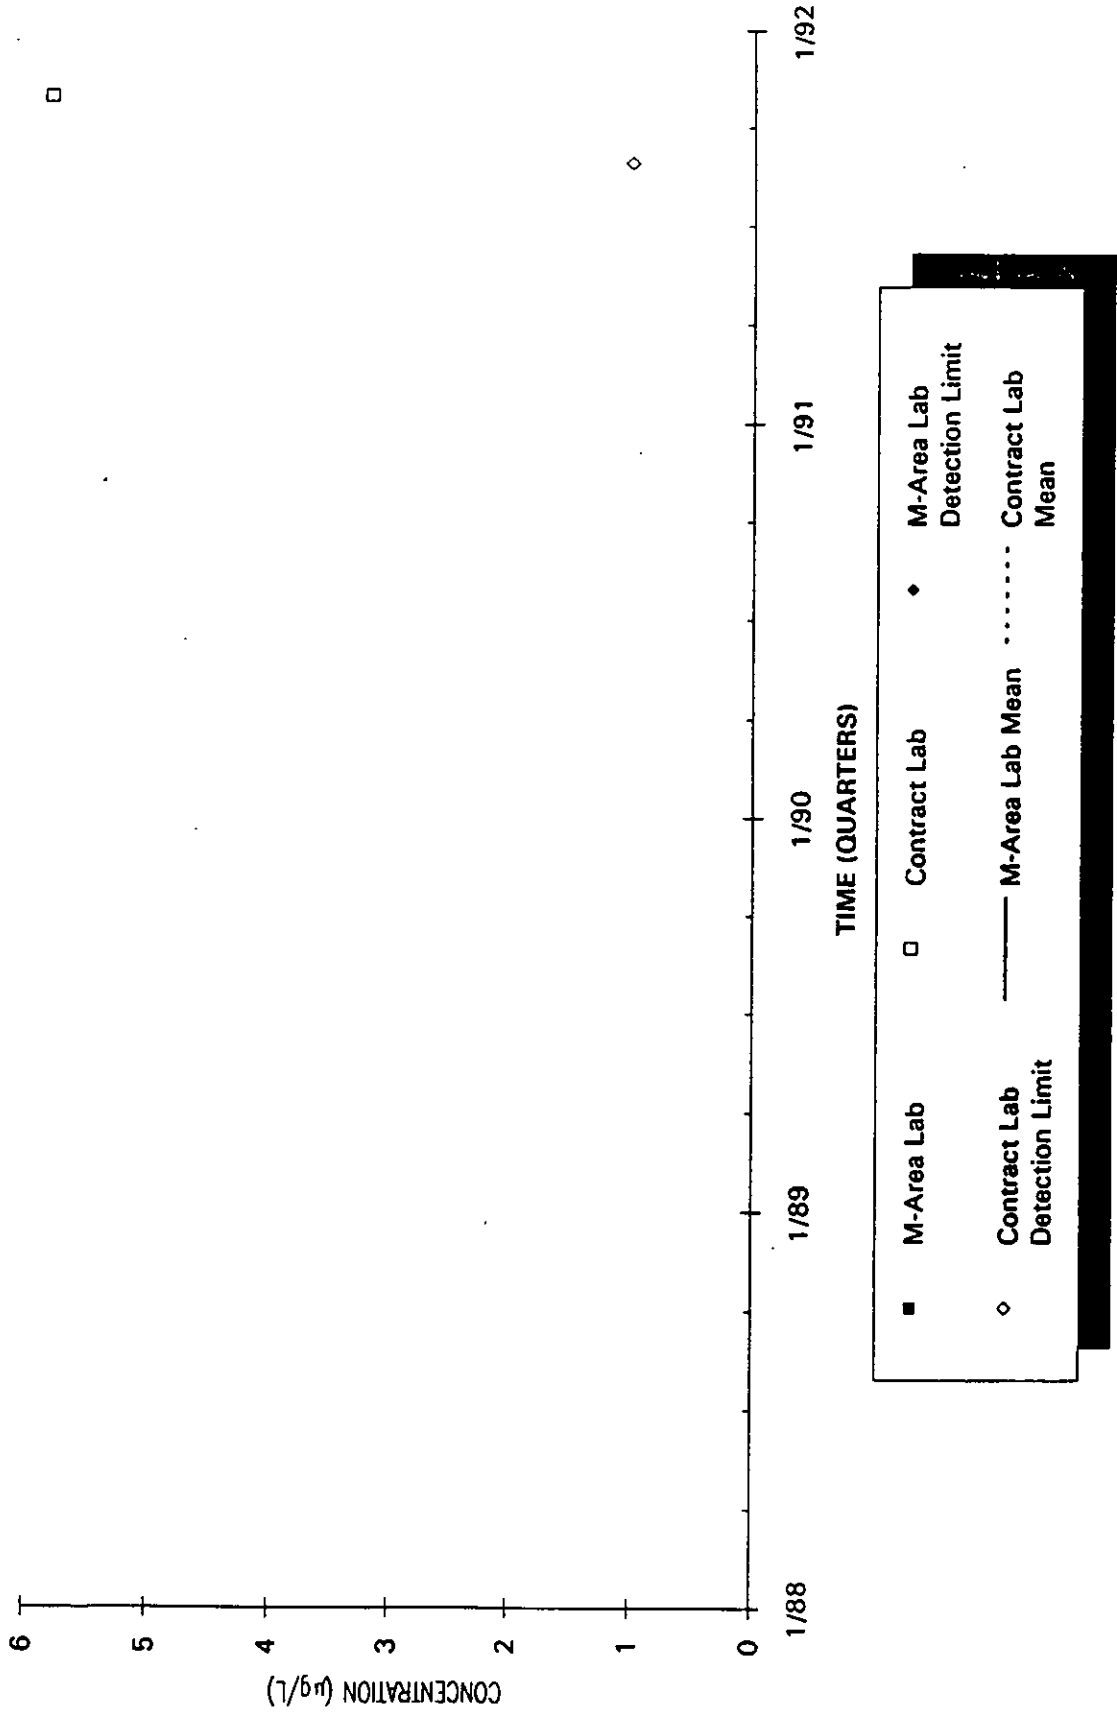

Time Series Plot of Trichloroethylene Concentrations Well AMB 7B