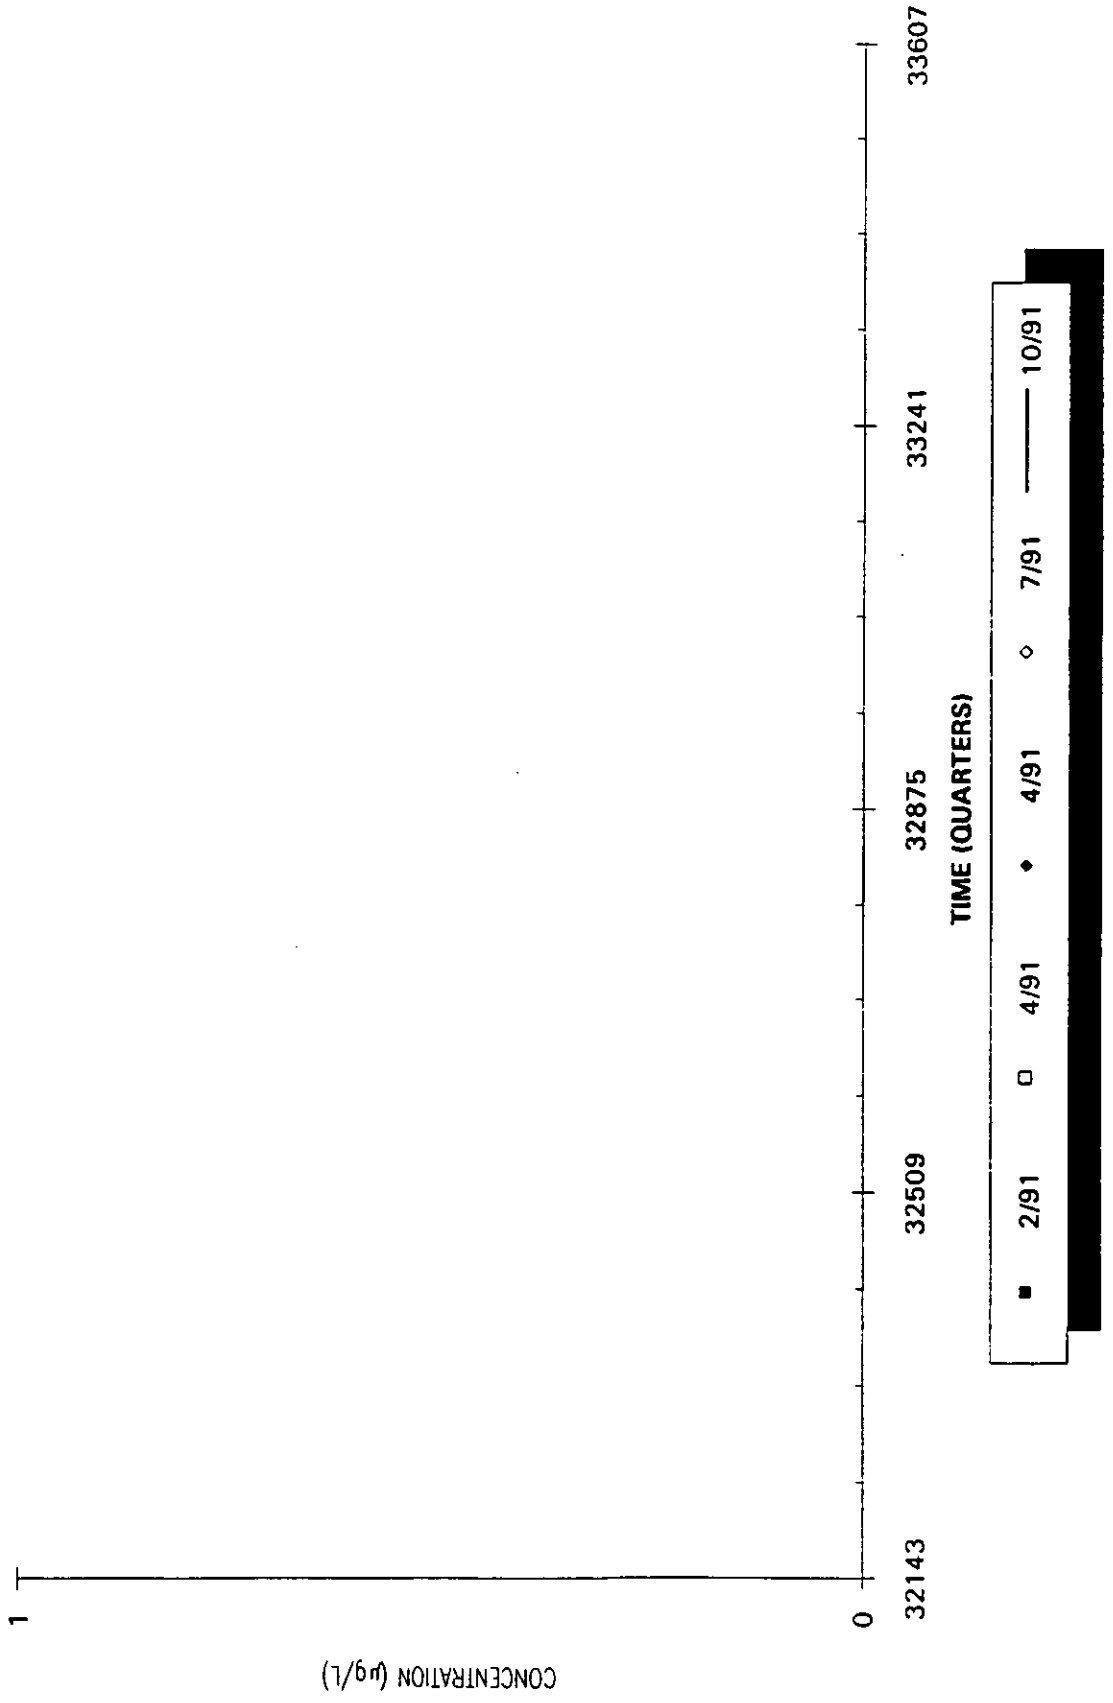

**Time Series Plot of Tetrachloroethylene Concentrations
Well MSB 77D**