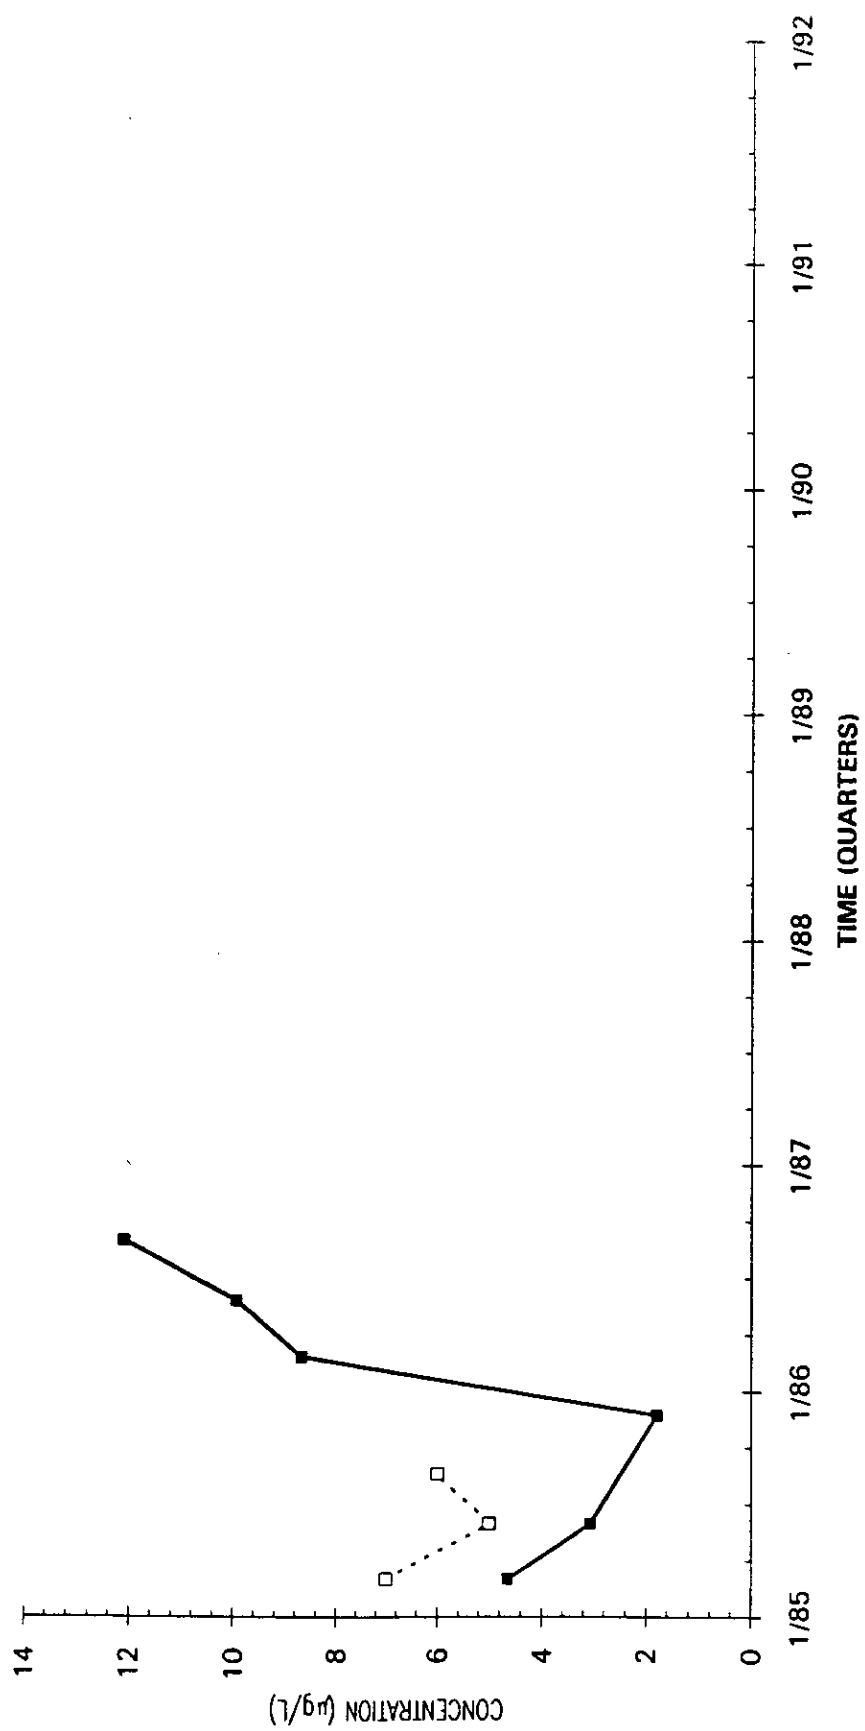

Time Series Plot of Trichloroethylene Concentrations Well SRW 7C

- M-Area Lab
- Contract Lab
- M-Area Lab Detection Limit
- Contract Lab Detection Limit
- M-Area Lab Mean
- ..... Contract Lab Mean