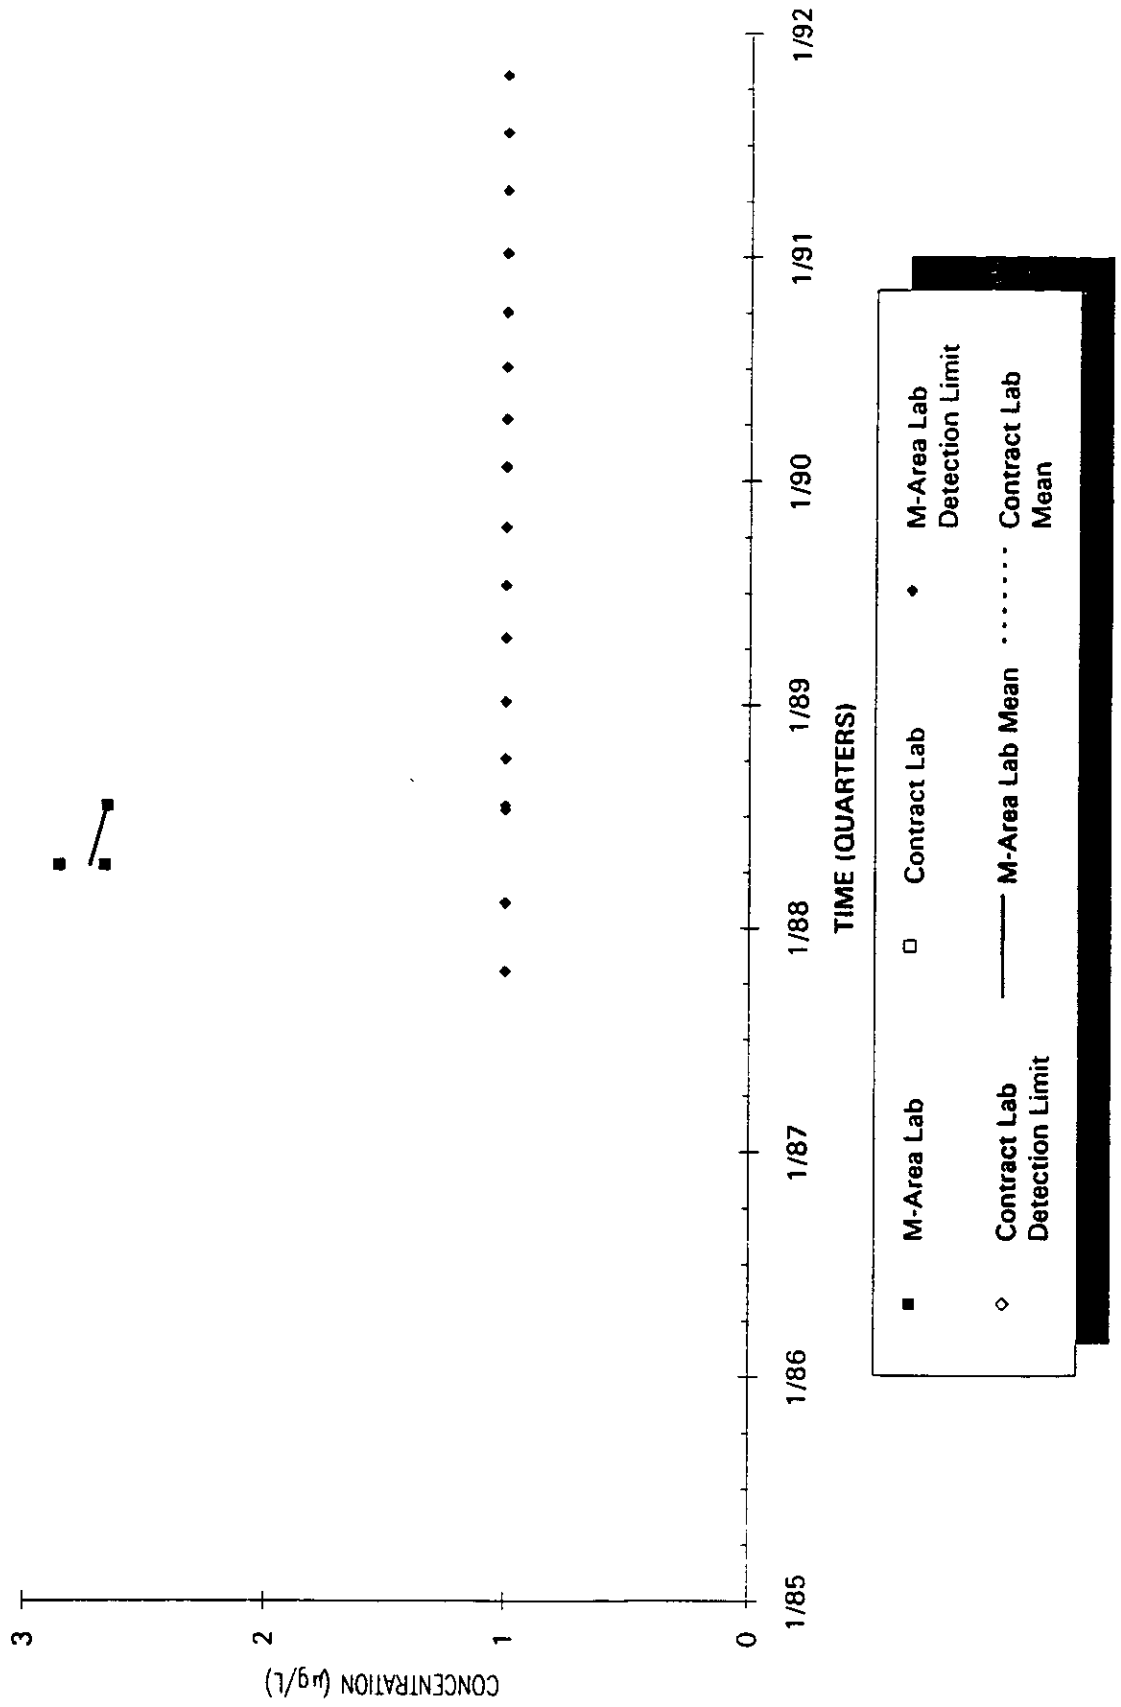

Time Series Plot of Tetrachloroethylene Concentrations Well MSB 51D