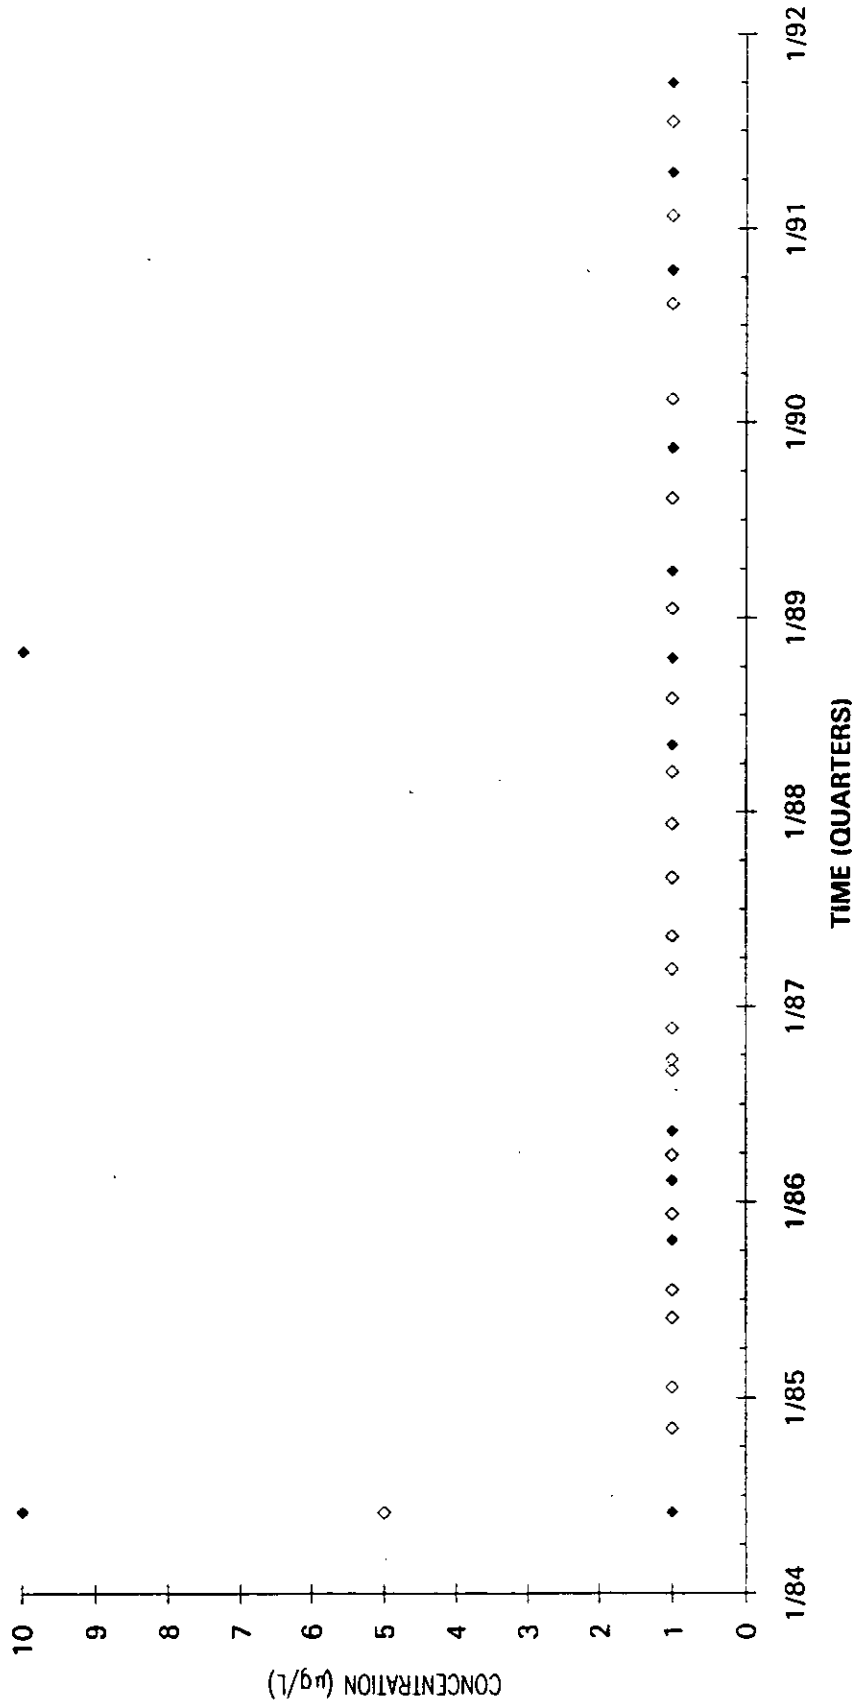

Time Series Plot of Tetrachloroethylene Concentrations Well SRW 9A

- M-Area Lab
- Contract Lab
- Contract Lab
- M-Area Lab Mean
- ----- Contract Lab Mean
- --- Contract Lab Detection Limit
- --- M-Area Lab Detection Limit