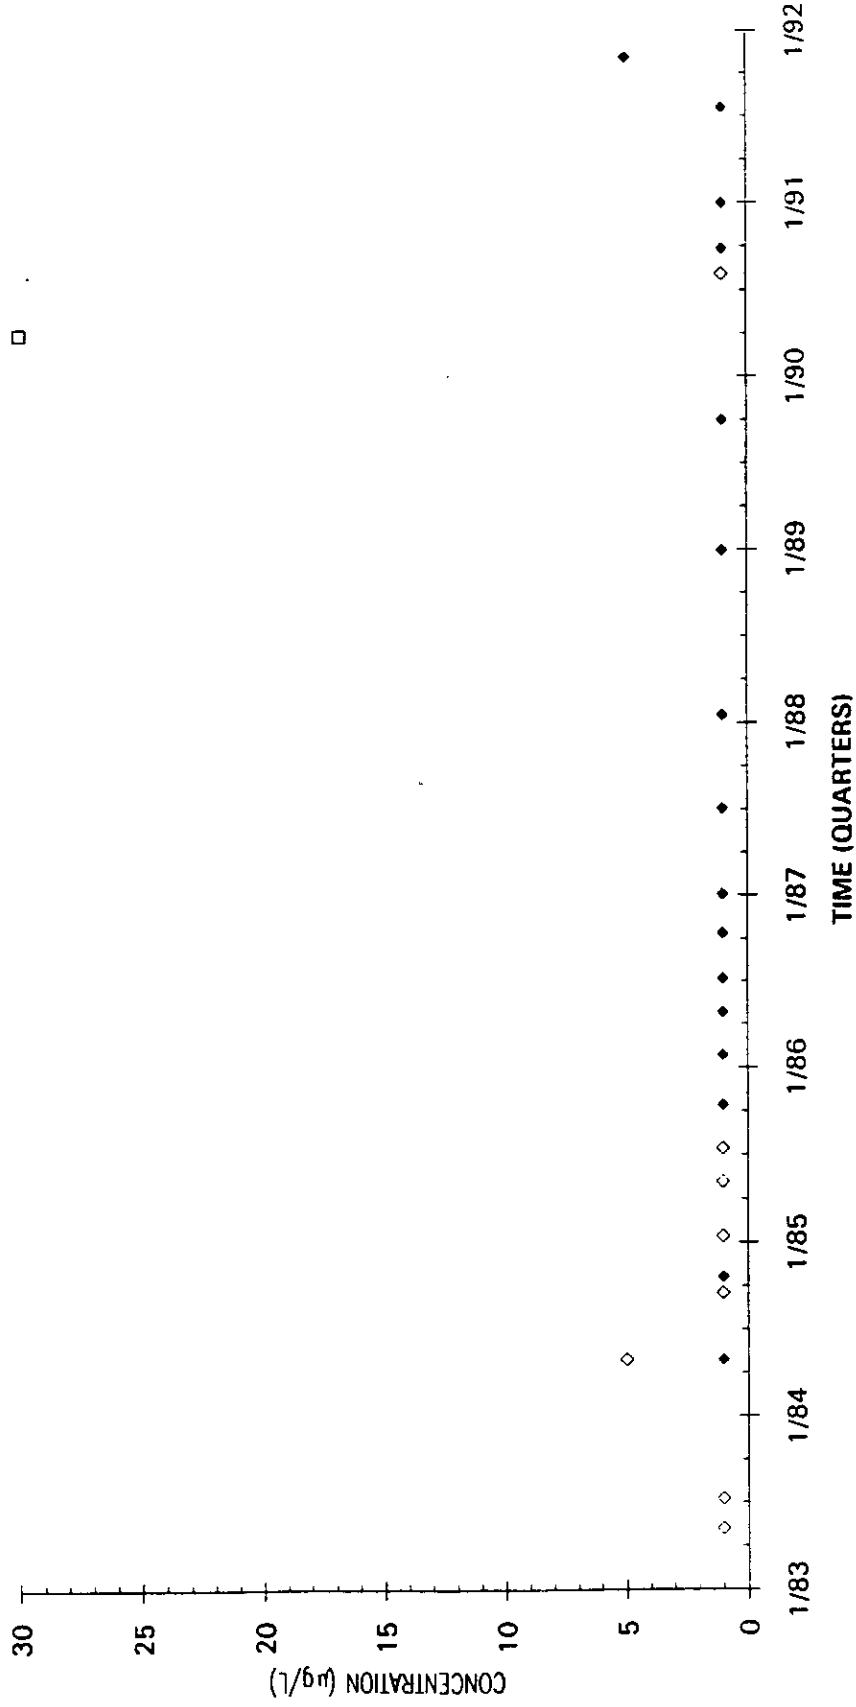

Time Series Plot of Tetrachloroethylene Concentrations Well AC 2B

M-Area Lab
 Contract Lab
 M-Area Lab Detection Limit
 Contract Lab Mean
 M-Area Lab Mean