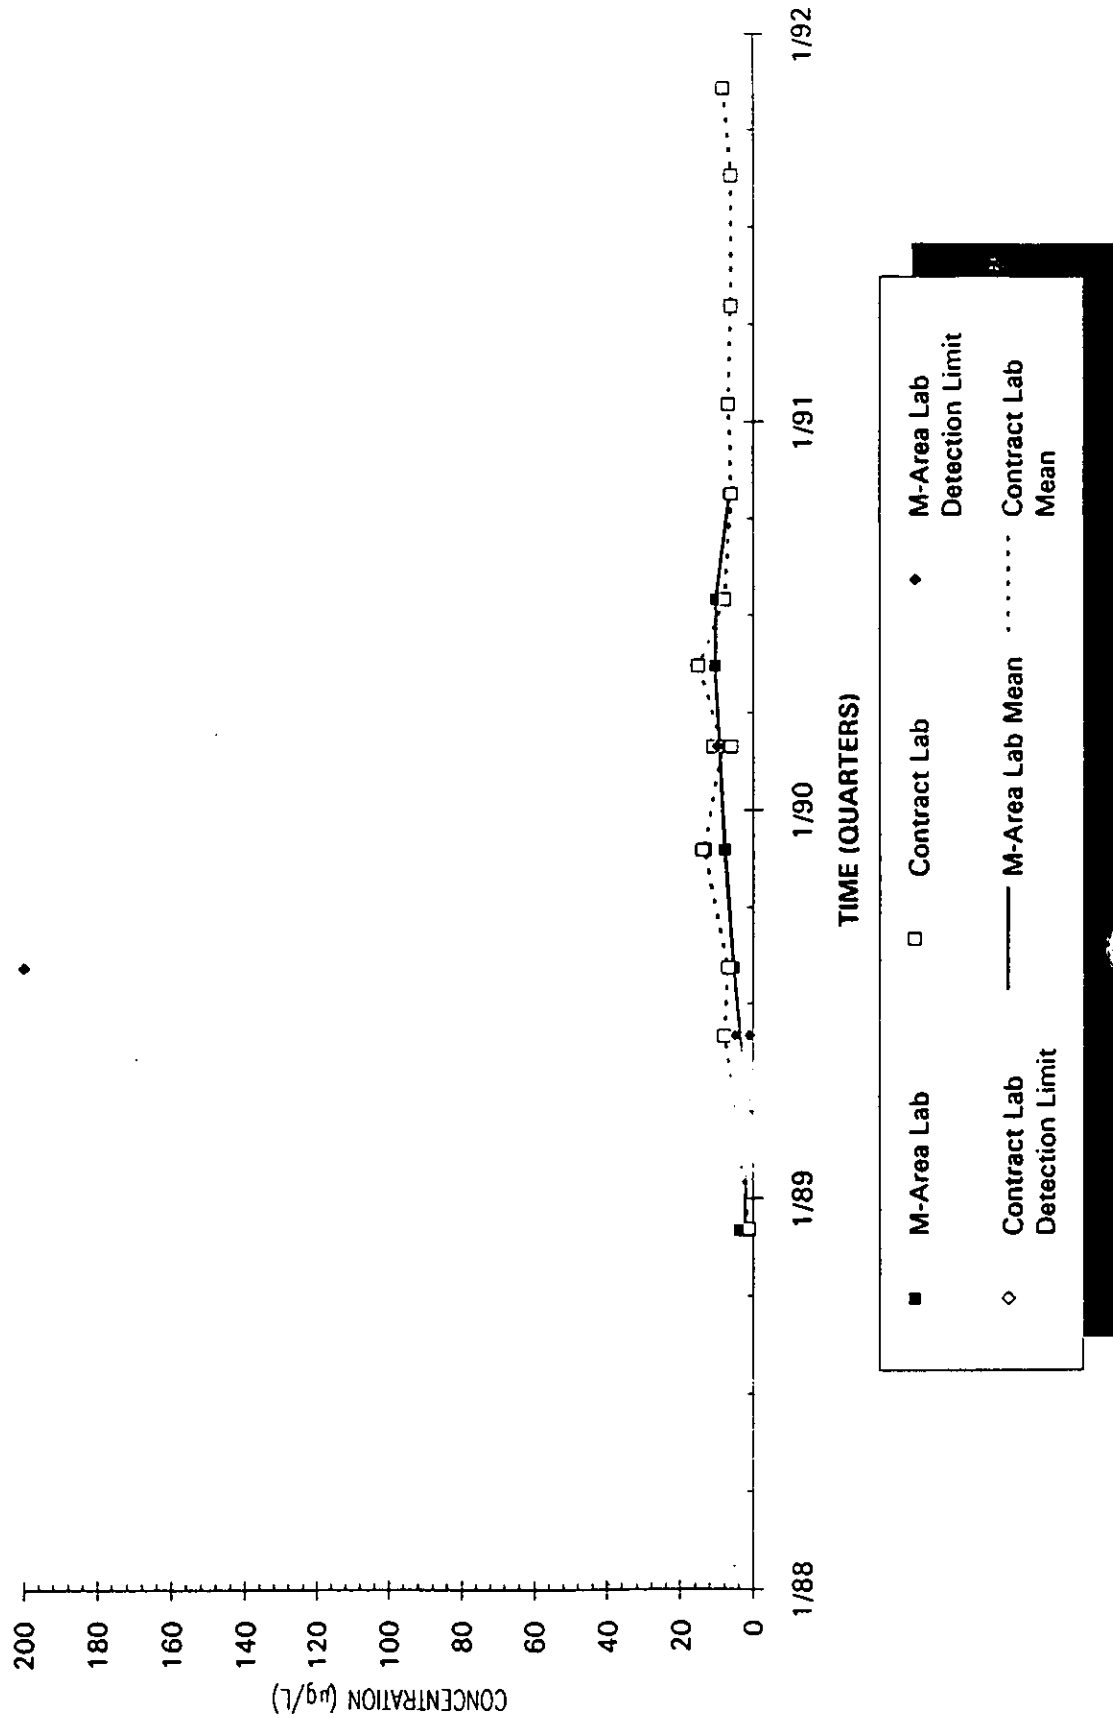

Time Series Plot of Tetrachloroethylene Concentrations Well AMB 5