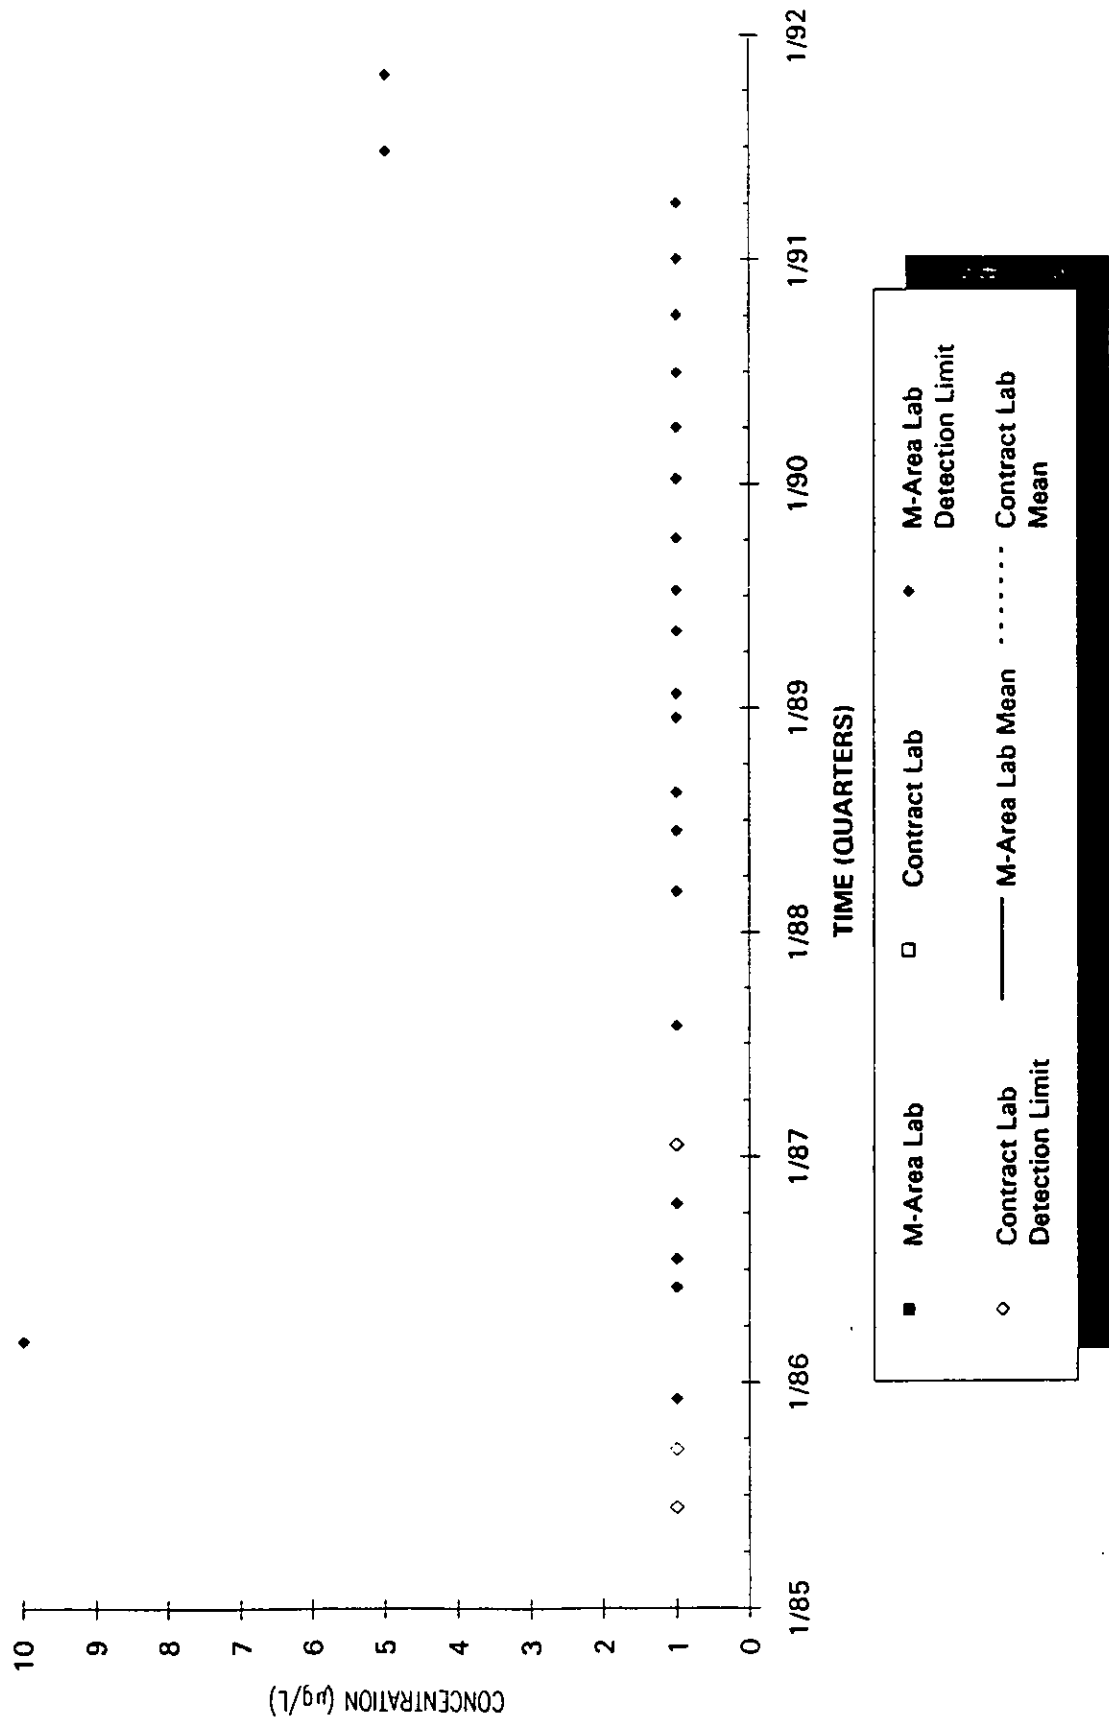

Time Series Plot of Tetrachloroethylene Concentrations Well MSB 30B