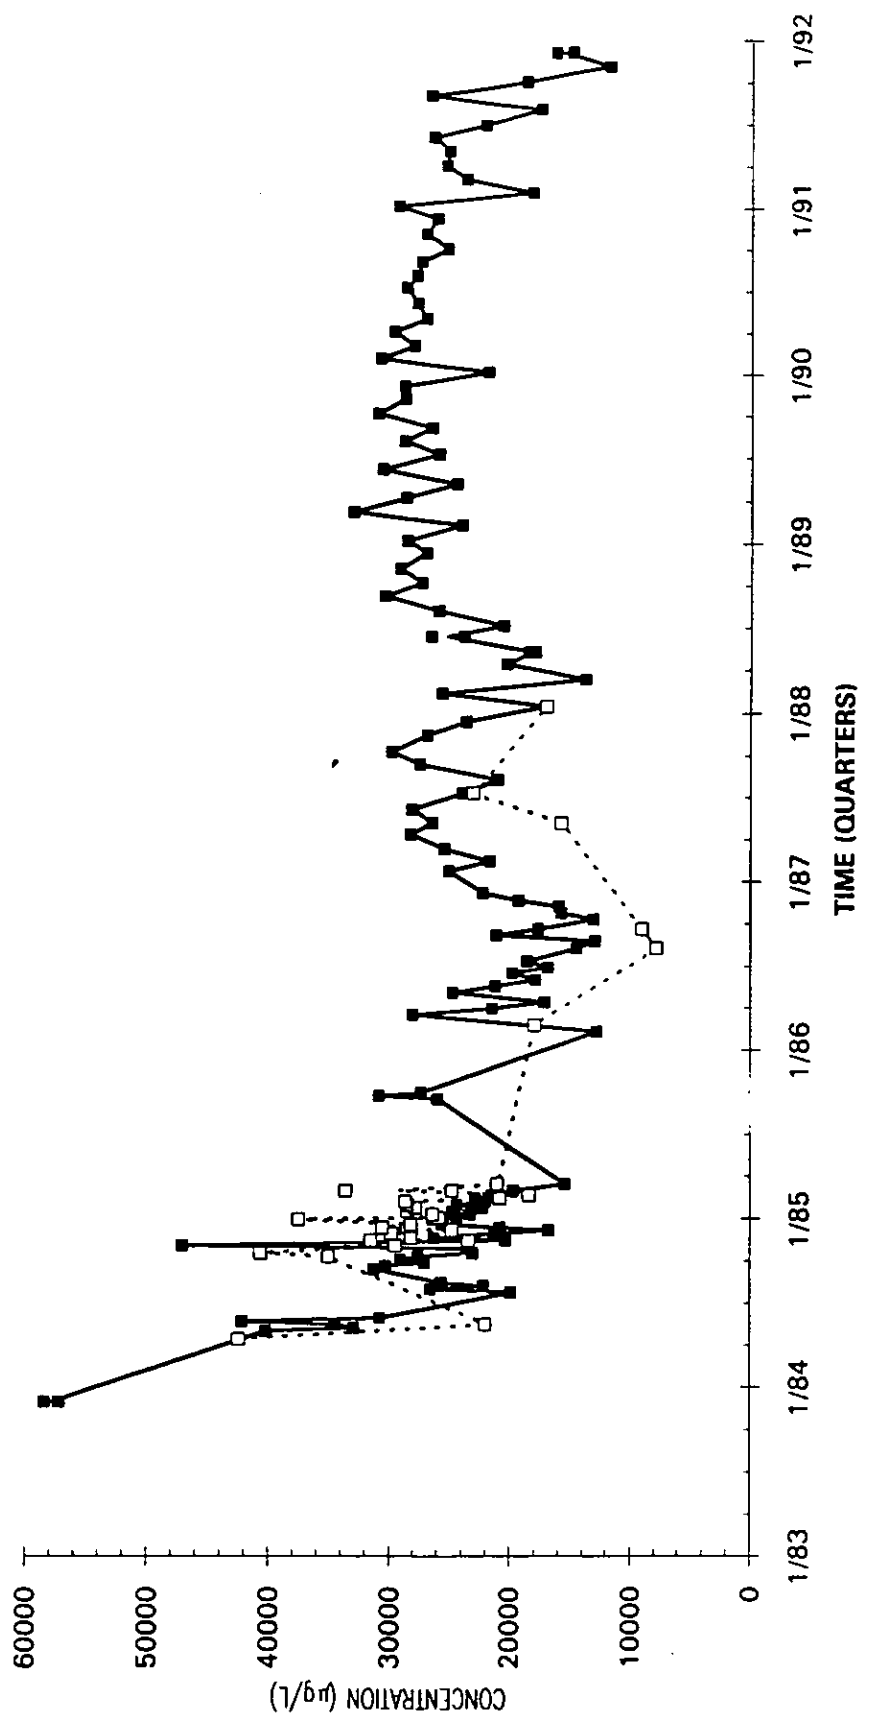

Time Series Plot of Trichloroethylene Concentrations Well RWM 2