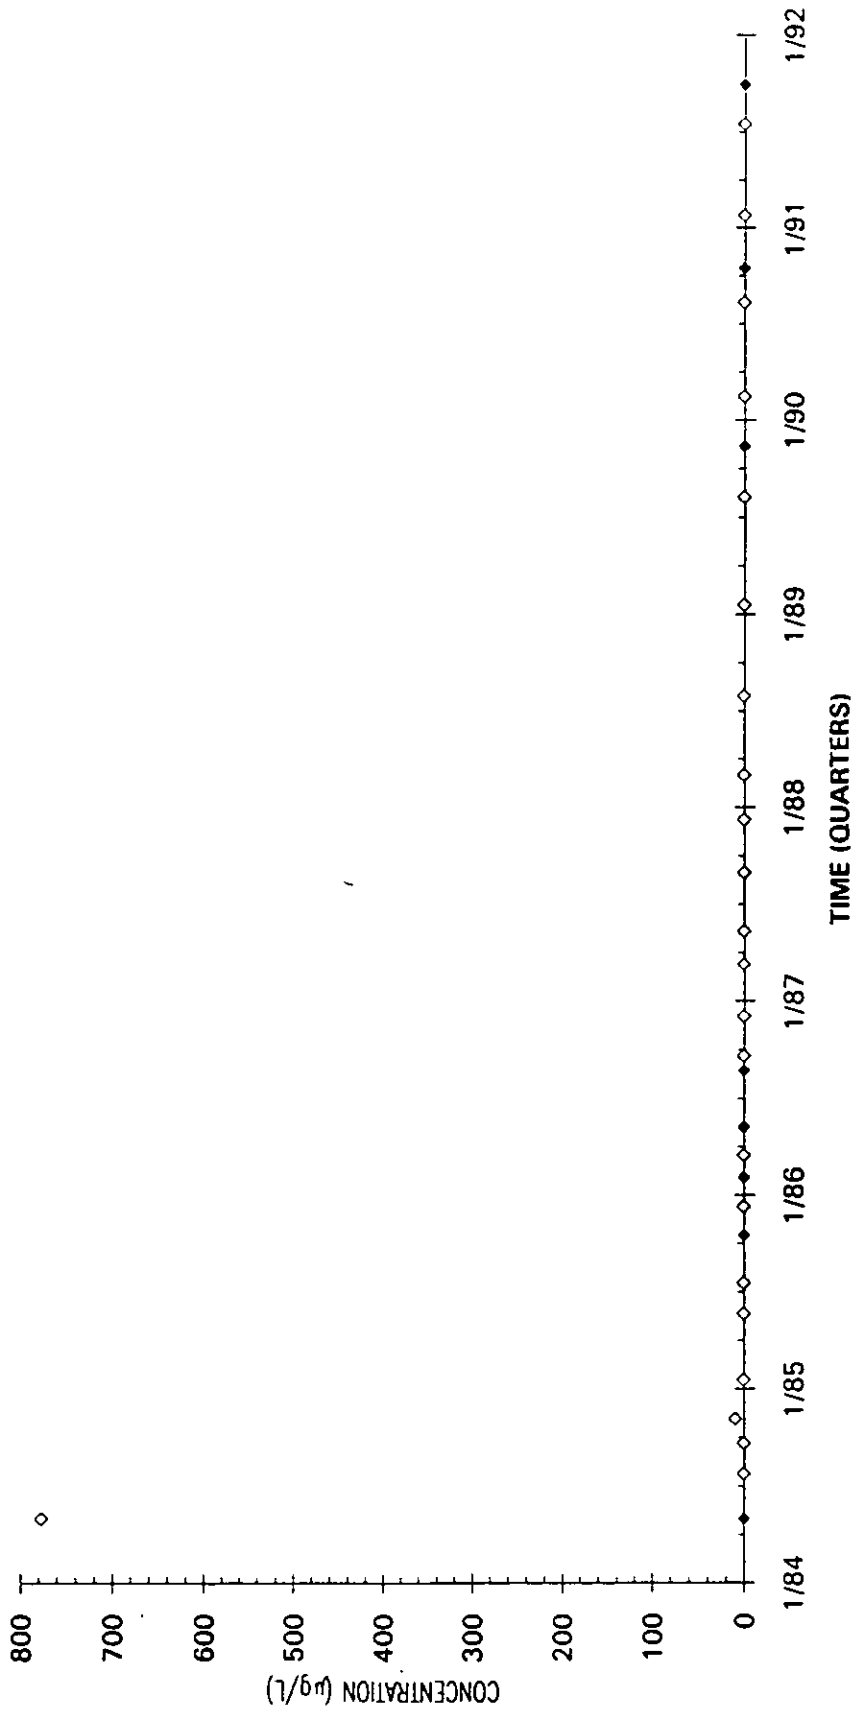

Time Series Plot of Trichloroethylene Concentrations Well SRW 2A

■	M-Area Lab	□	Contract Lab	◆	M-Area Lab Detection Limit
◇	Contract Lab Detection Limit	—	M-Area Lab Mean	.....	Contract Lab Mean