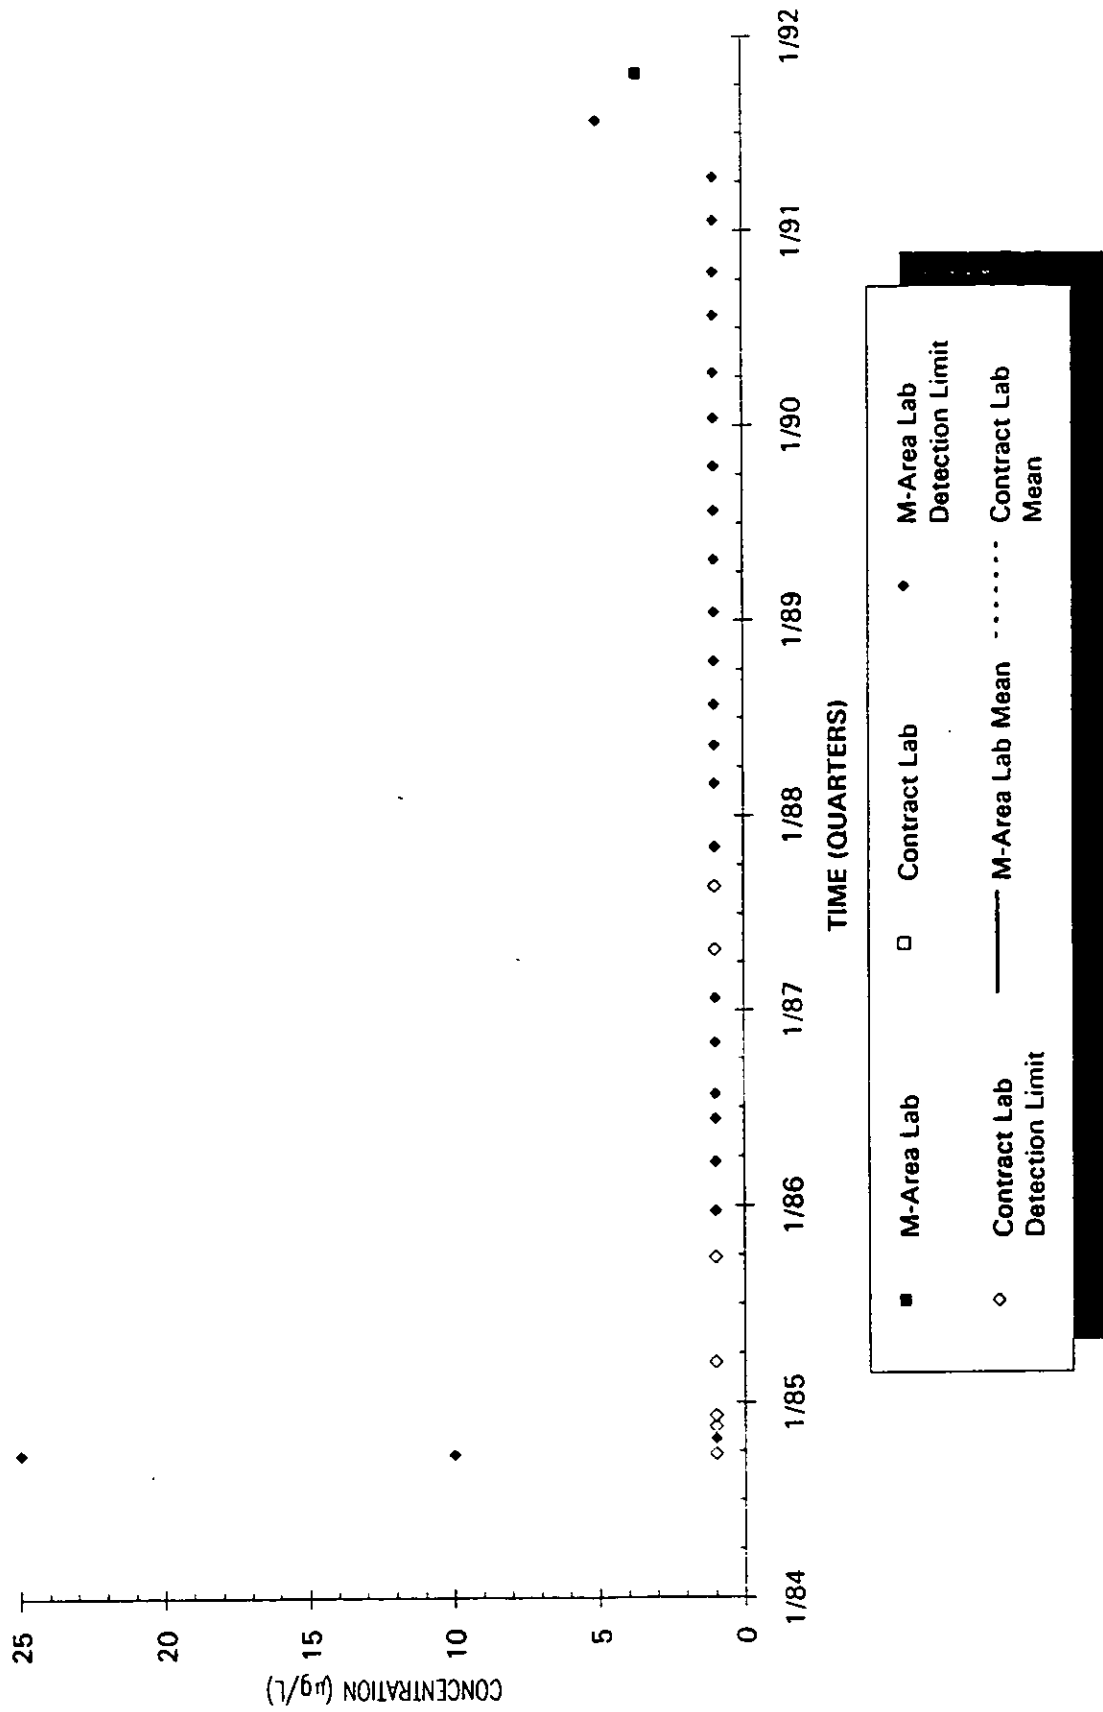

Time Series Plot of Tetrachloroethylene Concentrations Well MSB 45B