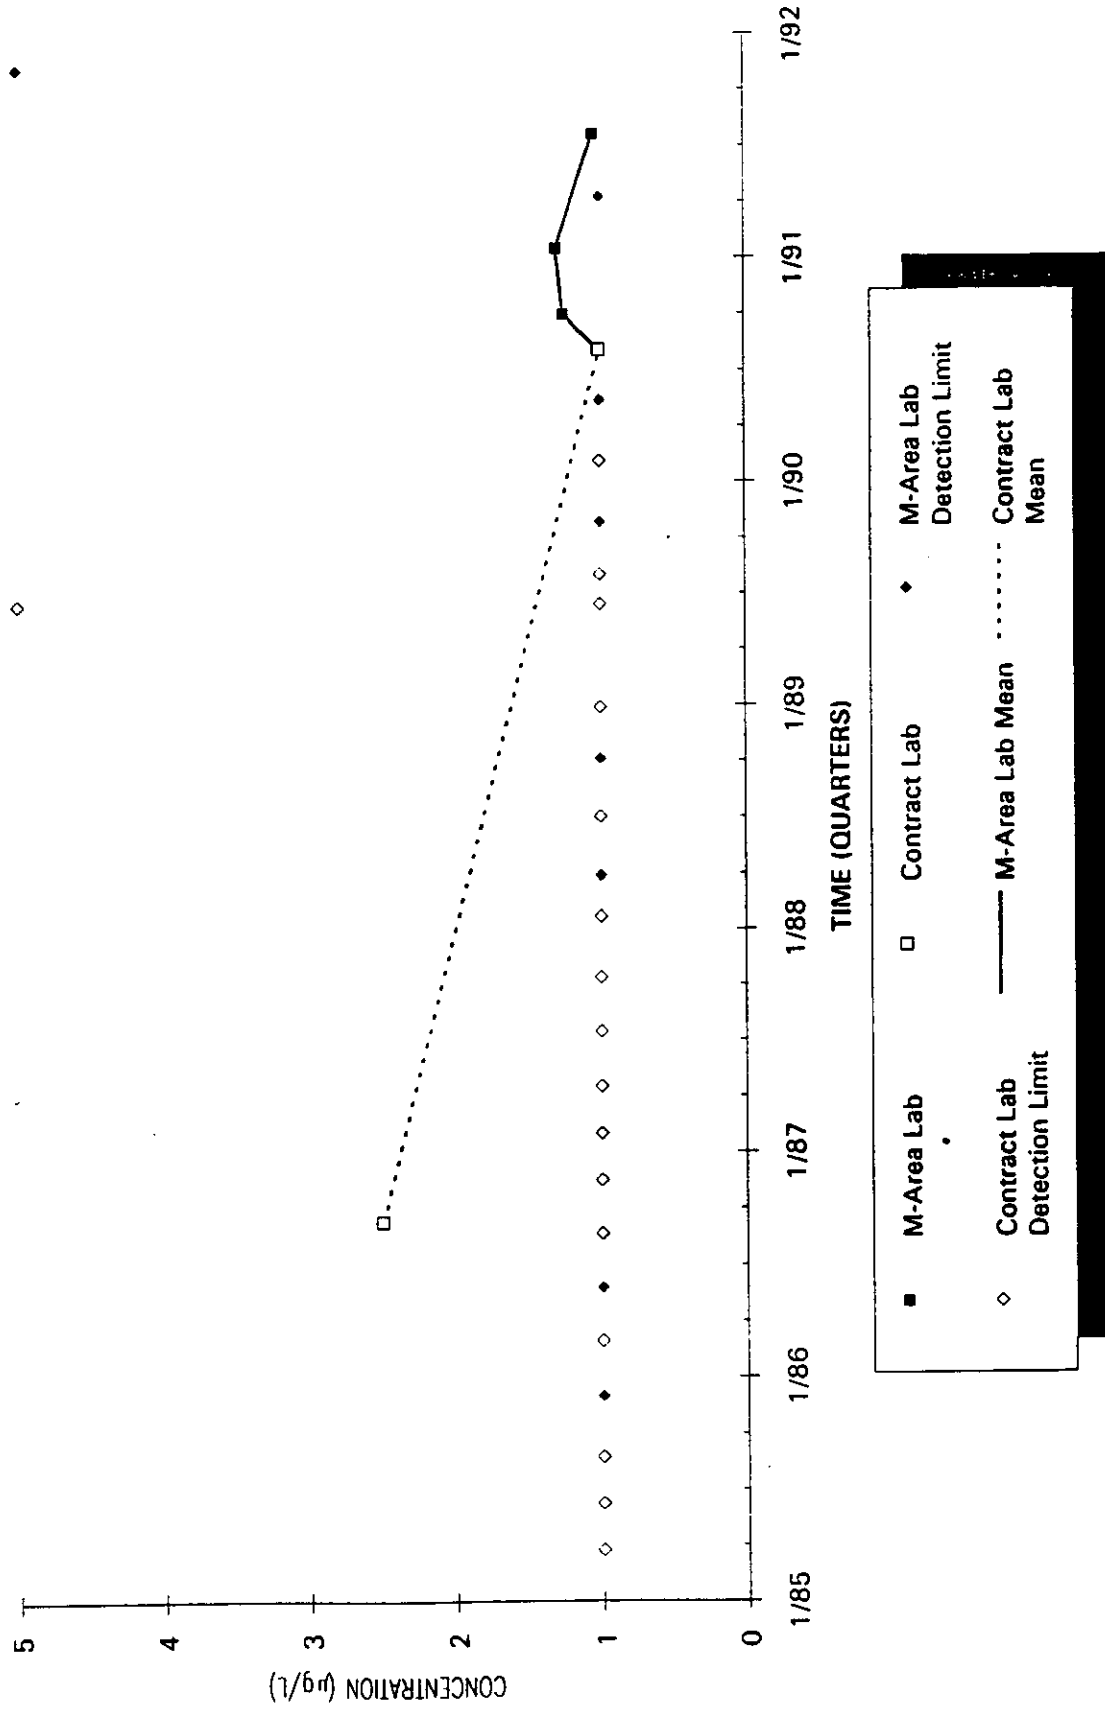

Time Series Plot of Tetrachloroethylene Concentrations Well ARP 4