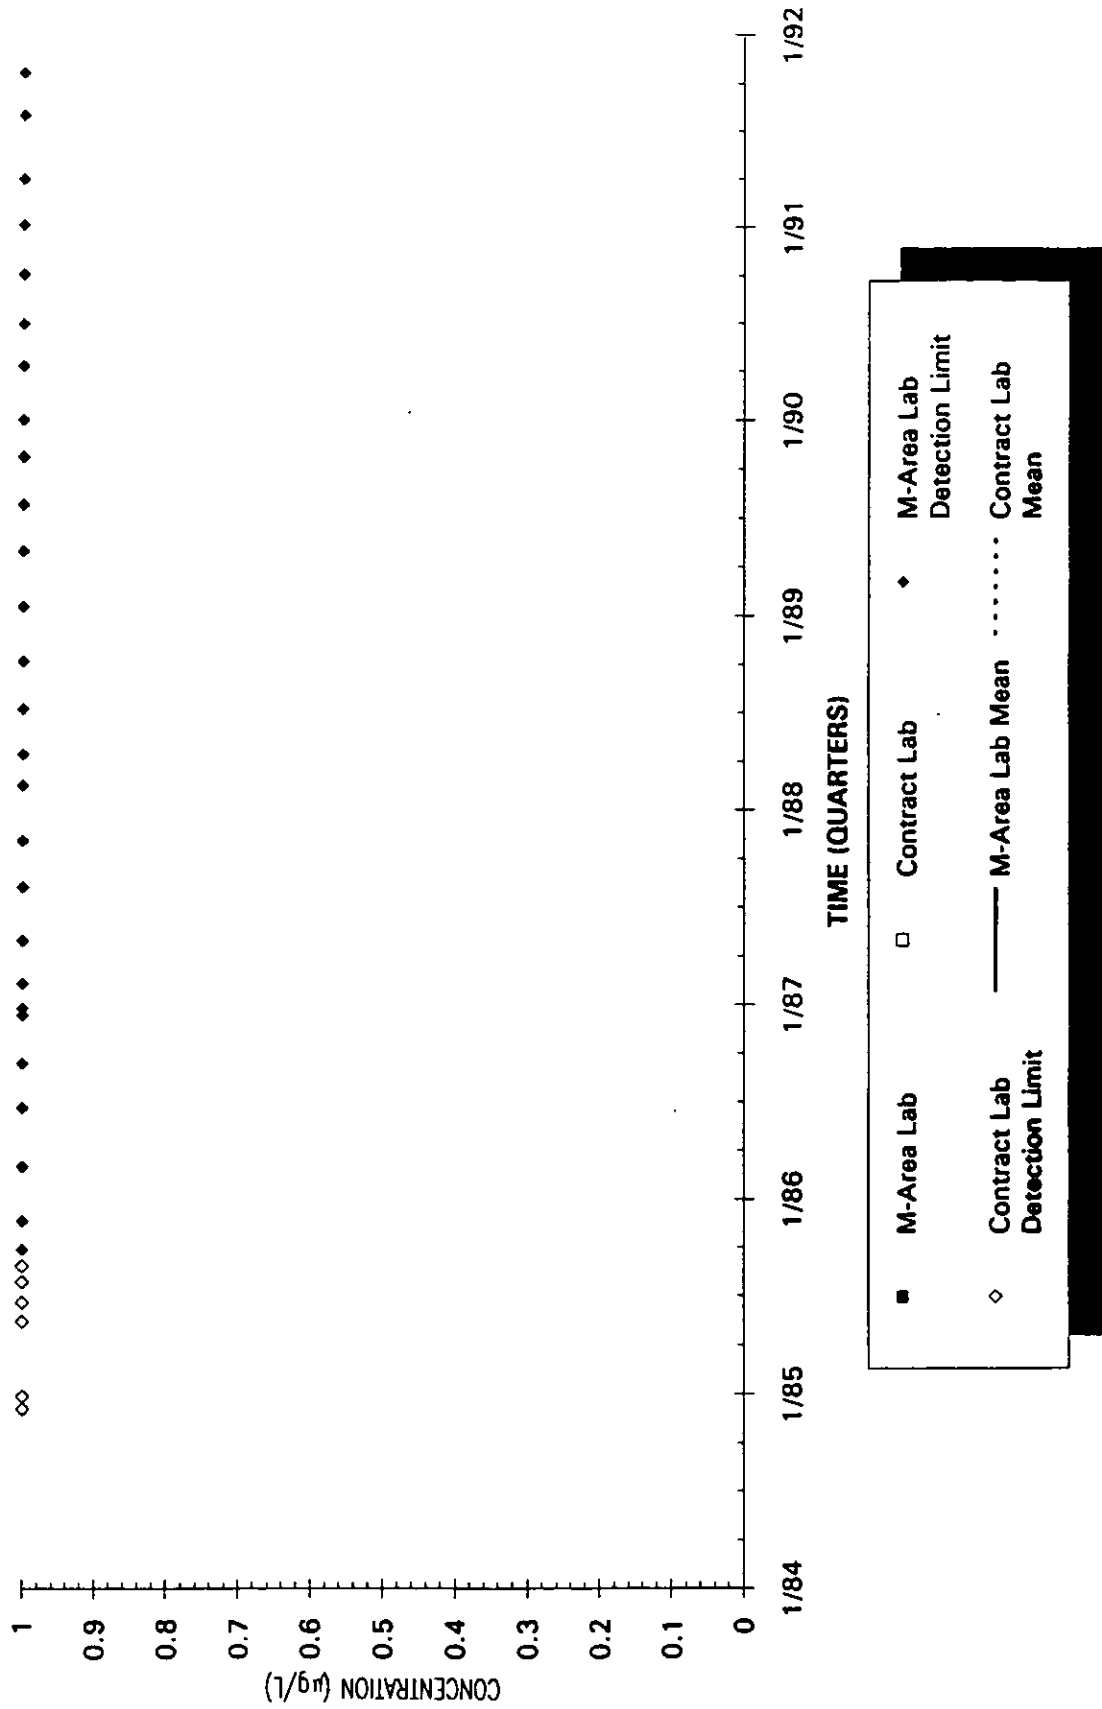

Time Series Plot of Trichloroethylene Concentrations Well MSB 35TA