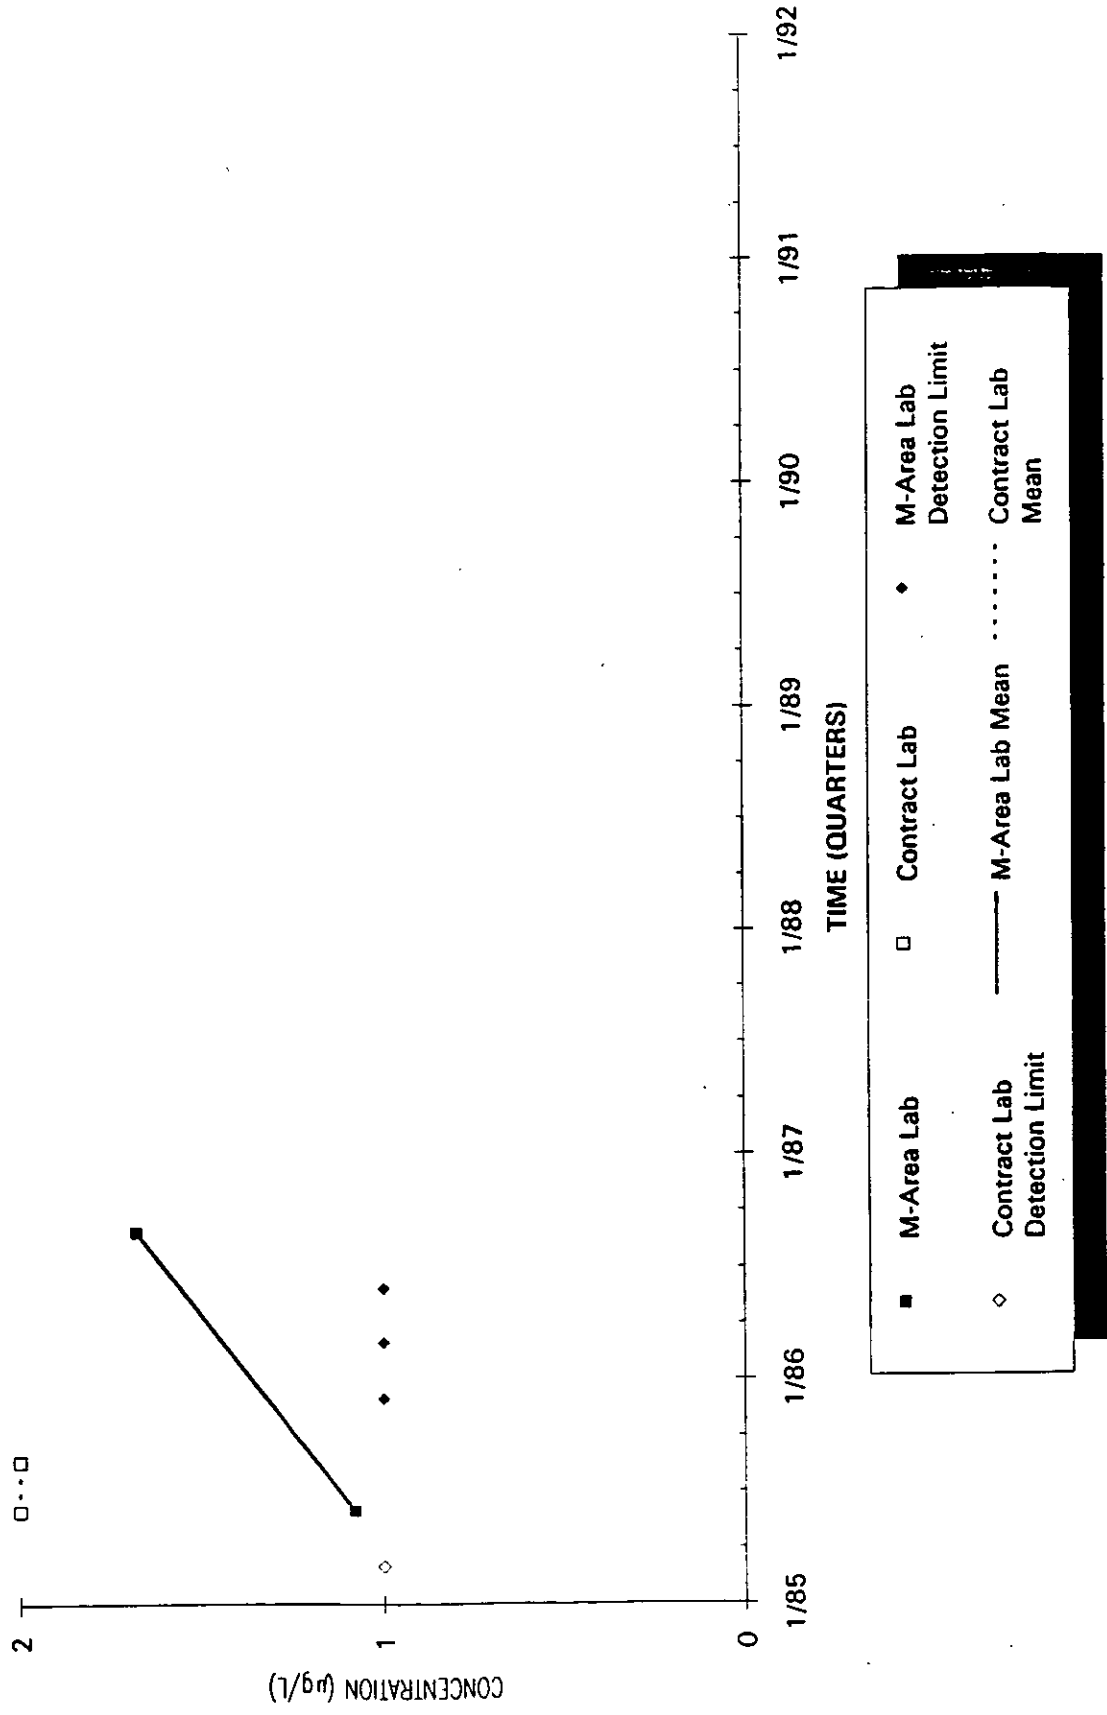

Time Series Plot of Tetrachloroethylene Concentrations Well SRW 10C