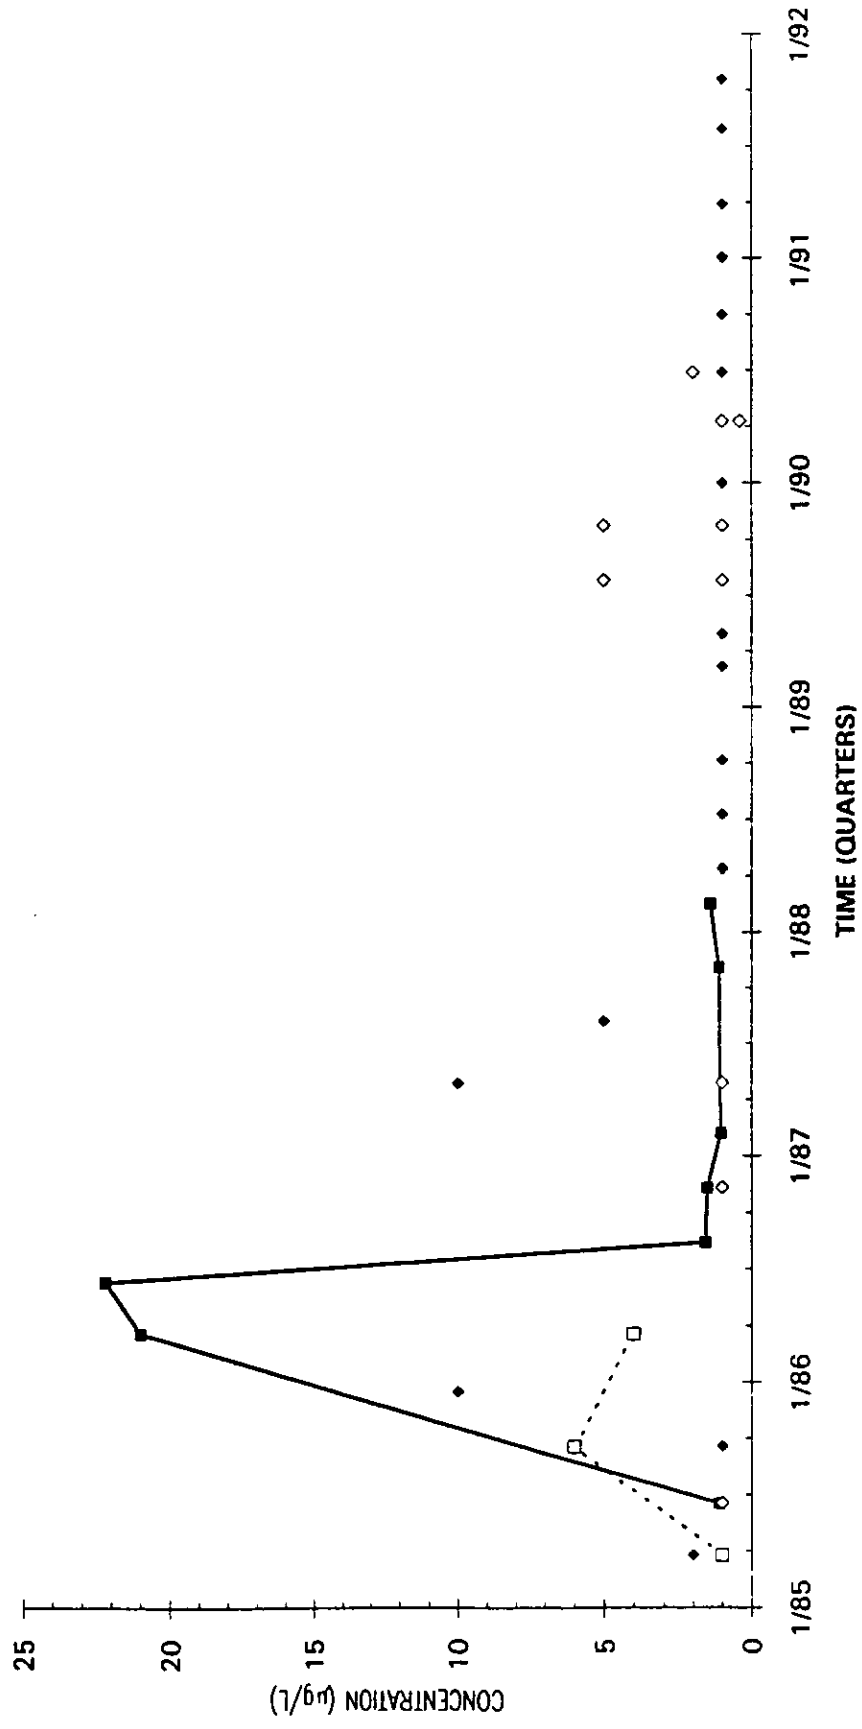

Time Series Plot of Tetrachloroethylene Concentrations Well MSB 35A

- M-Area Lab
- Contract Lab
- M-Area Lab Detection Limit
- Contract Lab Detection Limit
- M-Area Lab Mean
- ····· Contract Lab Mean