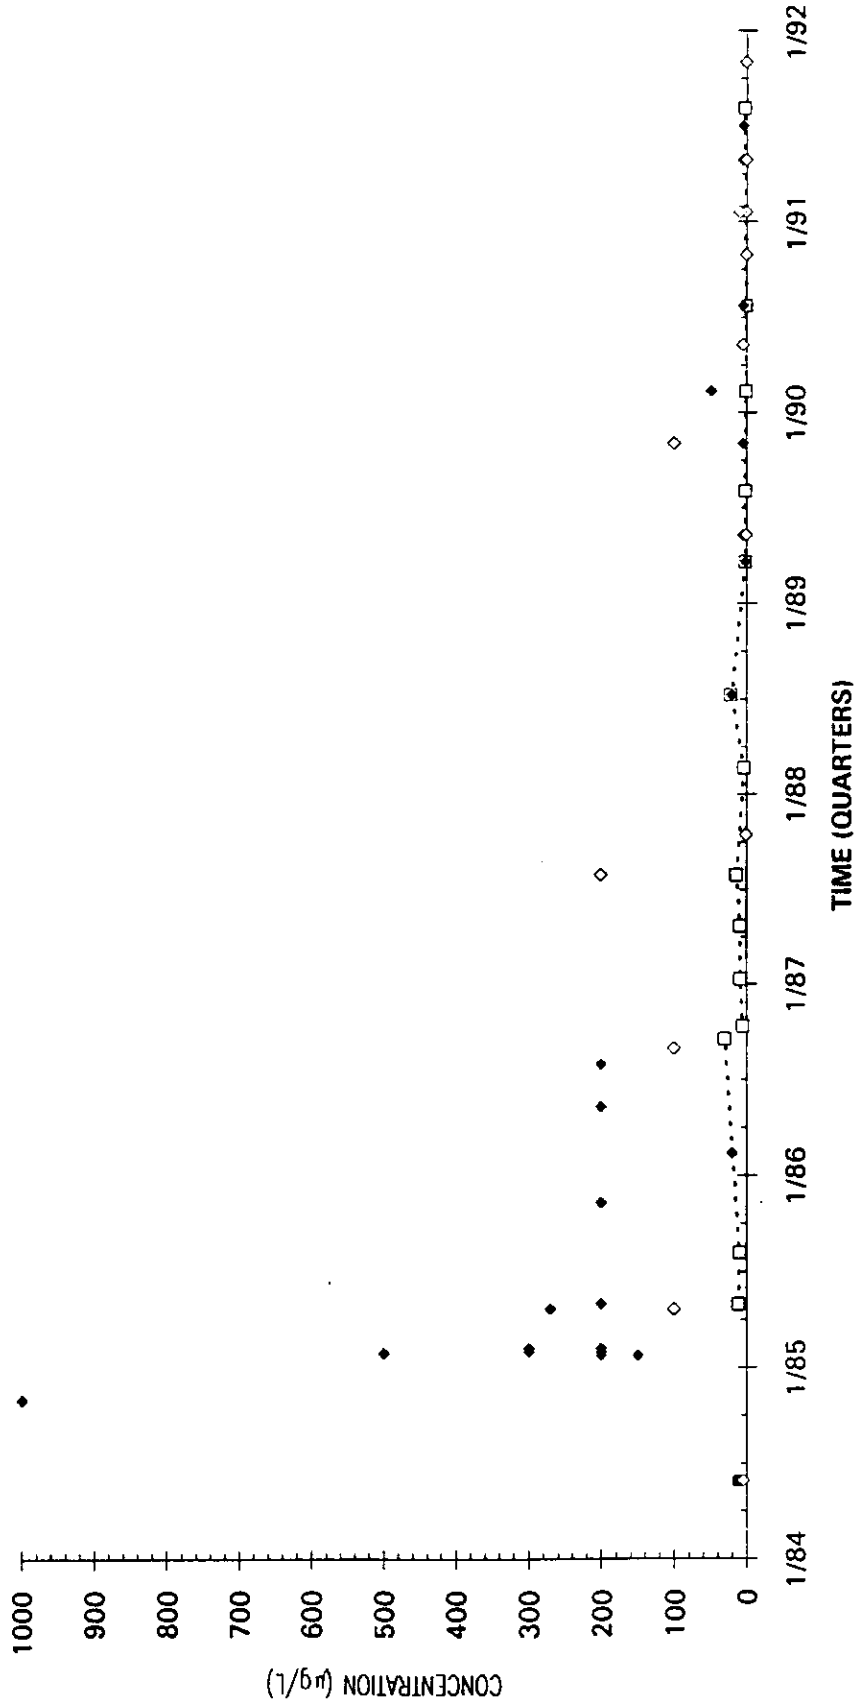

Time Series Plot of Tetrachloroethylene Concentrations Well ASB 8

- M-Area Lab
- Contract Lab
- M-Area Lab Detection Limit
- Contract Lab Detection Limit
- M-Area Lab Mean
- ..... Contract Lab Mean