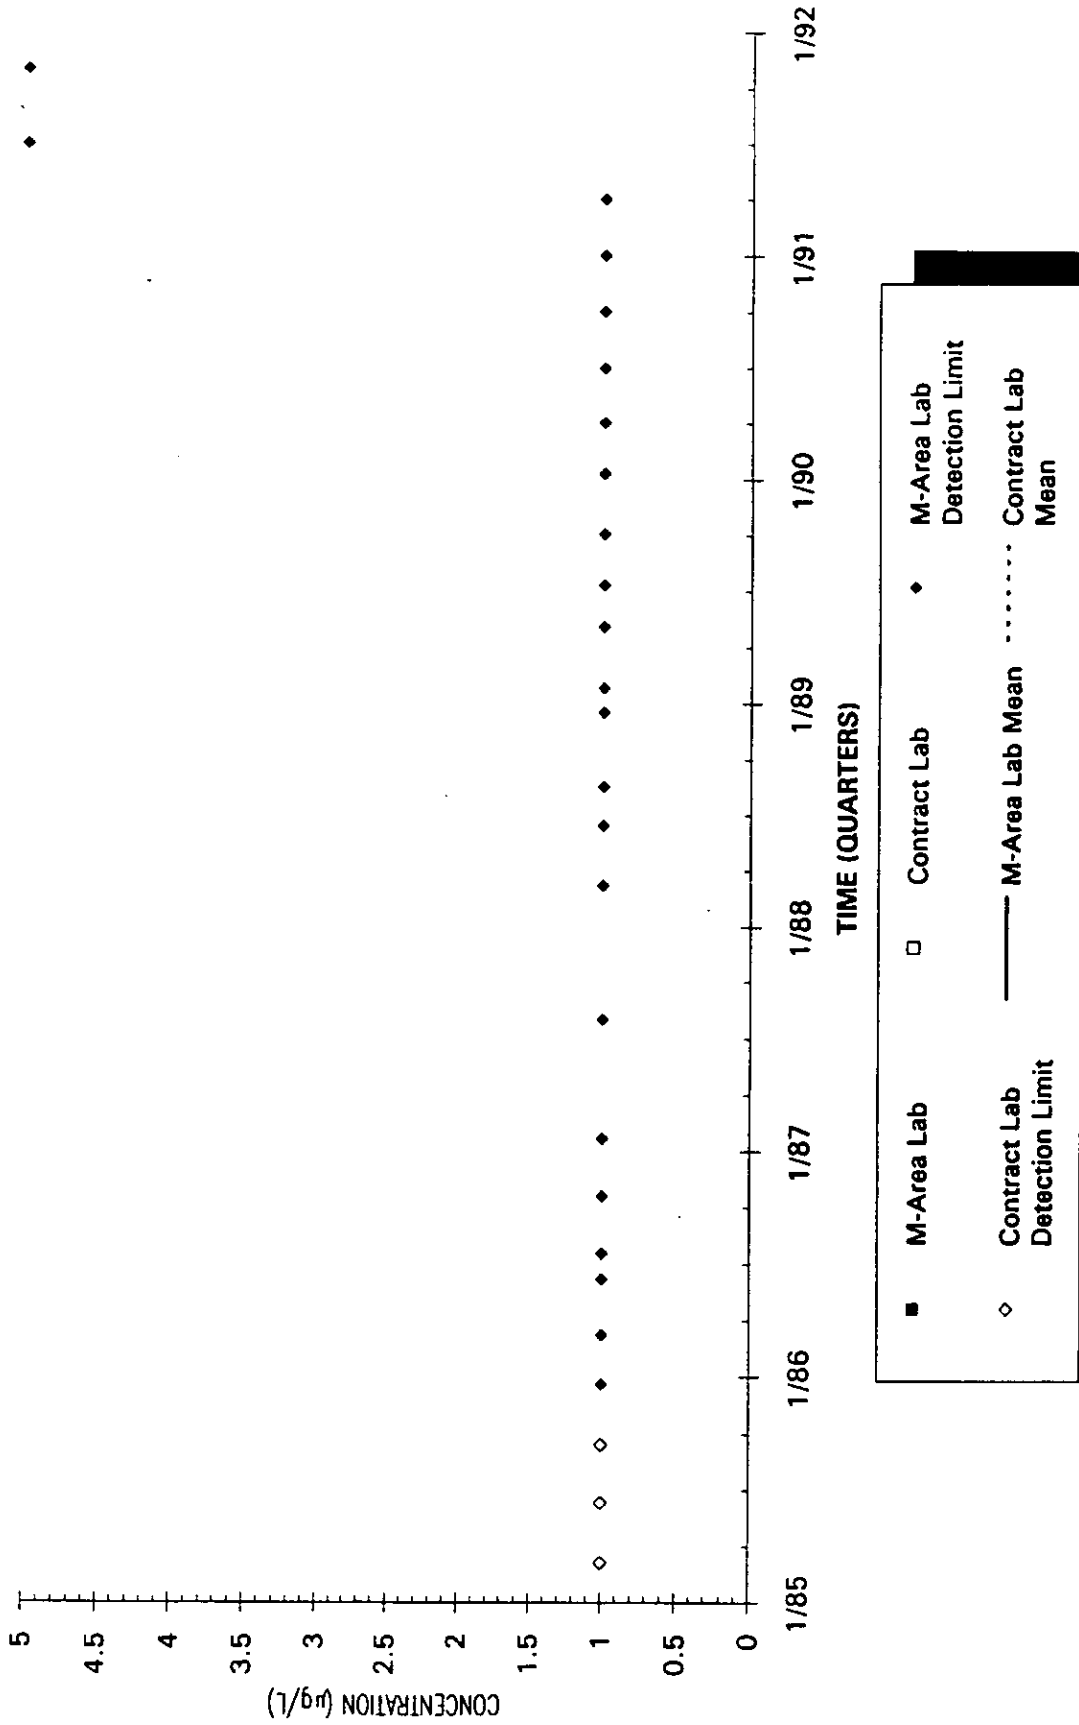

Time Series Plot of Trichloroethylene Concentrations Well MSB 30AA