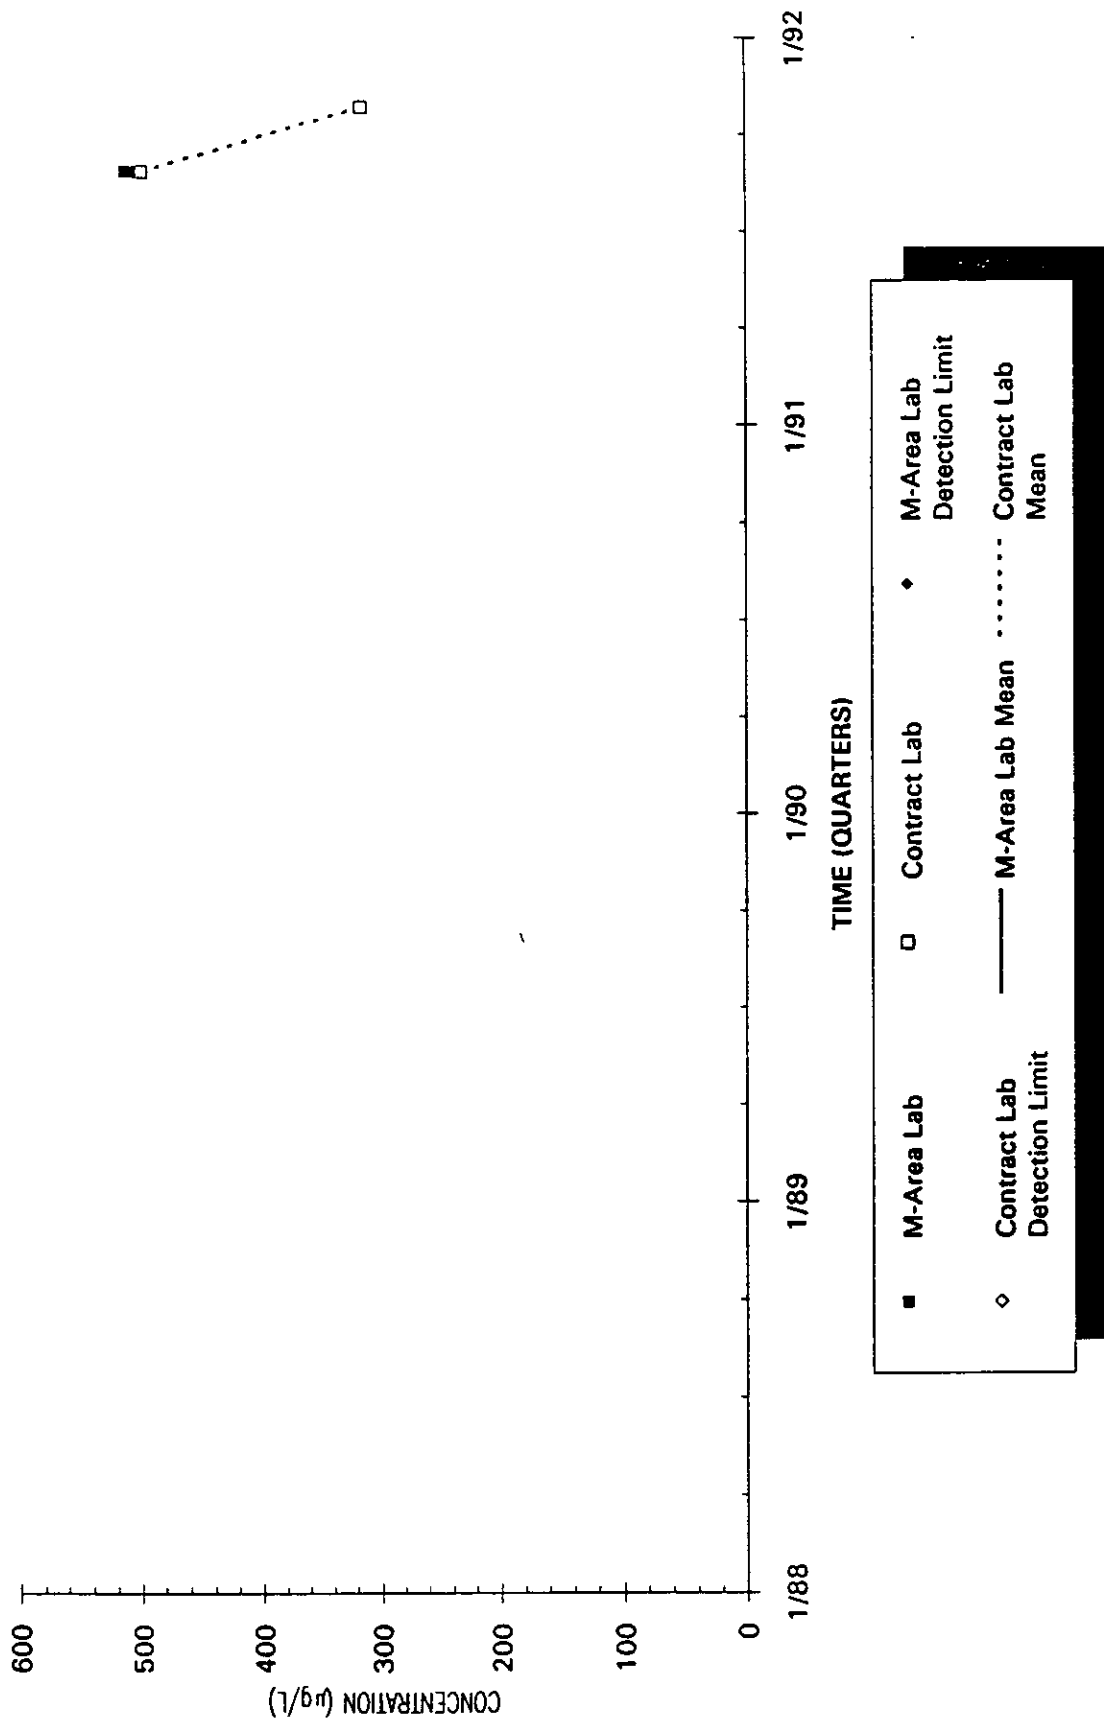

Time Series Plot of Trichloroethylene Concentrations Well AMB 4A

- M-Area Lab
- Contract Lab
- Contract Lab
- M-Area Lab
- M-Area Lab Mean
- ..... Contract Lab Mean
- M-Area Lab Detection Limit
- ..... Contract Lab Detection Limit