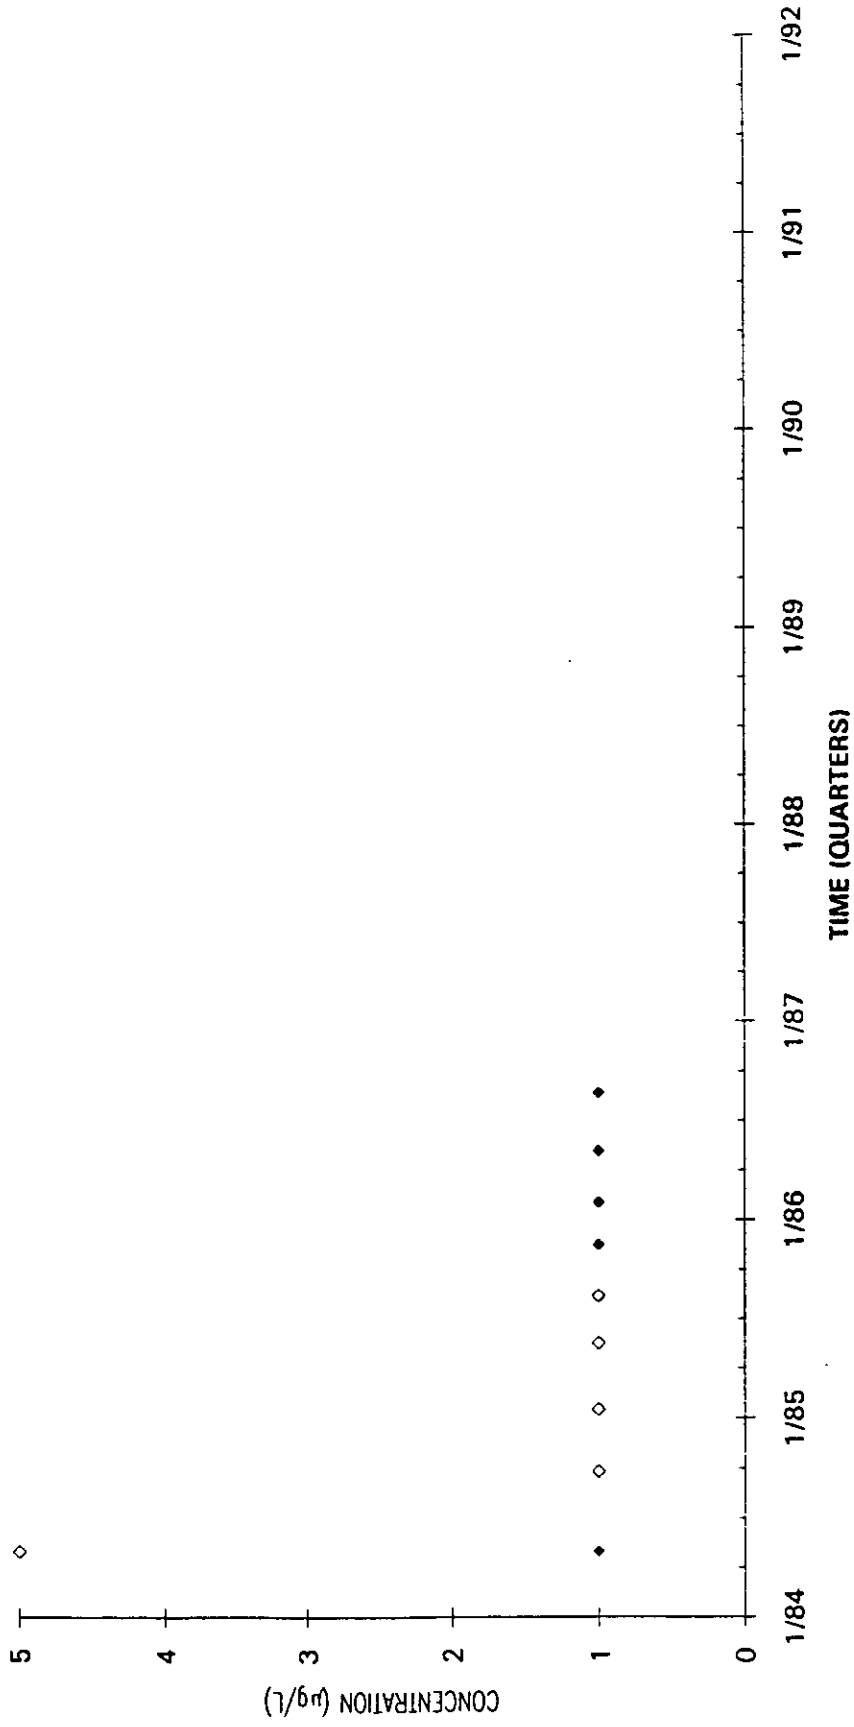

Time Series Plot of Tetrachloroethylene Concentrations Well SRW 2C

- M-Area Lab
- Contract Lab
- M-Area Lab Mean
- ..... Contract Lab Mean
- M-Area Lab Detection Limit
- ..... Contract Lab Detection Limit