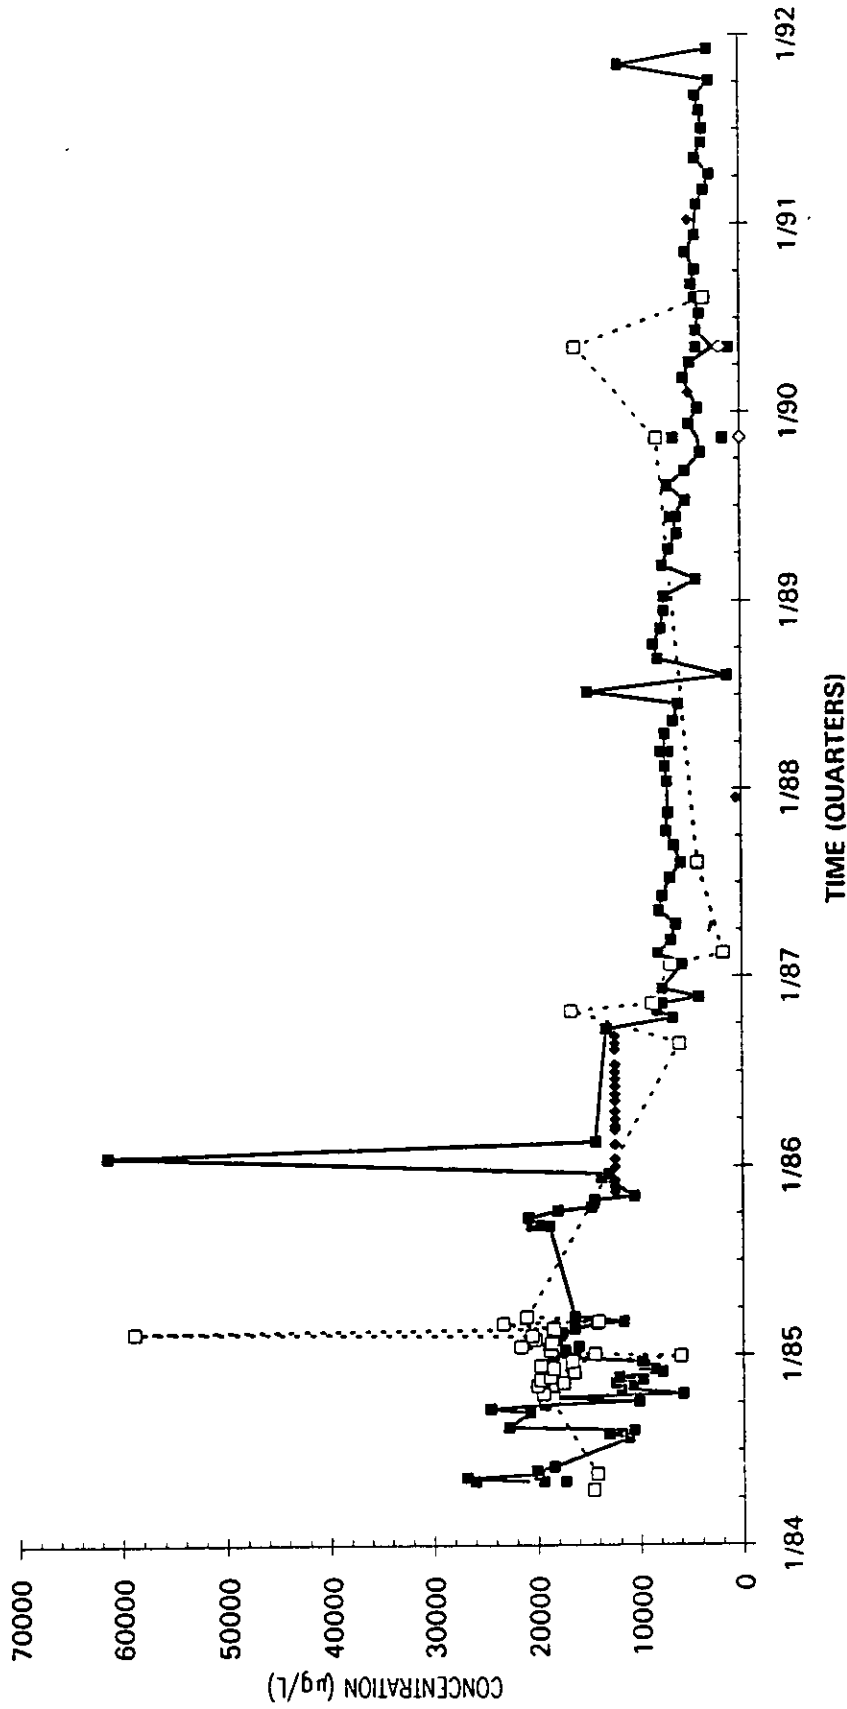

Time Series Plot of Tetrachloroethylene Concentrations Well RWM 3