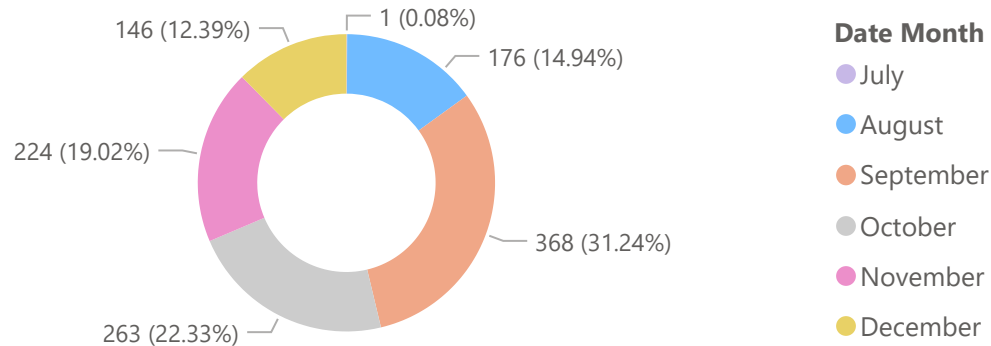

# GSA Ref Analytics Insights using Power BI- presented by Arthi Reddy Annadi

Count of Question / Activity by Time Spent

**1178**  
Count of Question / Activity

Time spent on count of questions

Count of Question / Activity by Month