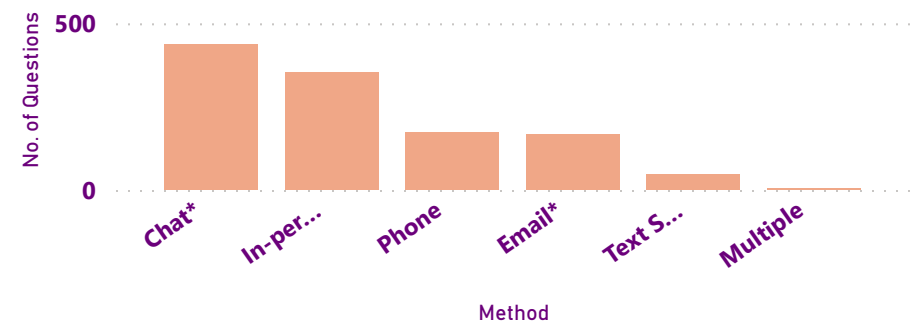

# GSA Ref Analytics Insights using Power BI- presented by Arthi Reddy Annadi

Count of Question / Activity by Time Spent

**1178**  
Count of Question / Activity

Time spent on count of questions

Count of Question / Activity by Month

Maximun time spent on question/Activity

Frequency of questions in a day.

Count of Question / Activity by Patron