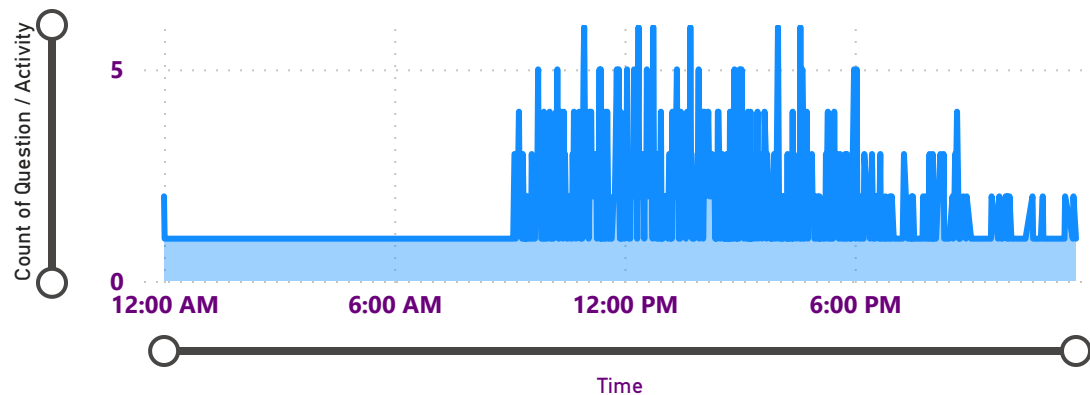

# GSA Ref Analytics Insights using Power BI- presented by Arthi Reddy Annadi

Count of Question / Activity by Time Spent

**1178**  
Count of Question / Activity

Time spent on count of questions

Count of Question / Activity by Month

Maximun time spent on question/Activity

Frequency of questions in a day.

Count of Question / Activity by Patron