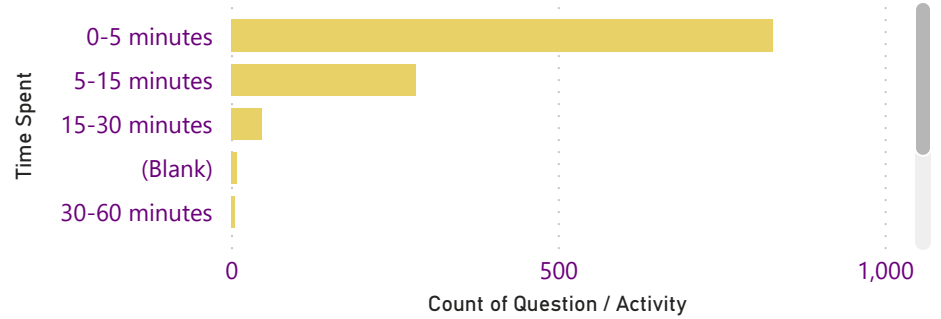

# GSA Ref Analytics Insights using Power BI- presented by Arthi Reddy Annadi

Count of Question / Activity by Time Spent

**1178**  
Count of Question / Activity

Time spent on count of questions

Count of Question / Activity by Month

Maximun time spent on question/Activity

Frequency of questions in a day.

Count of Question / Activity by Patron