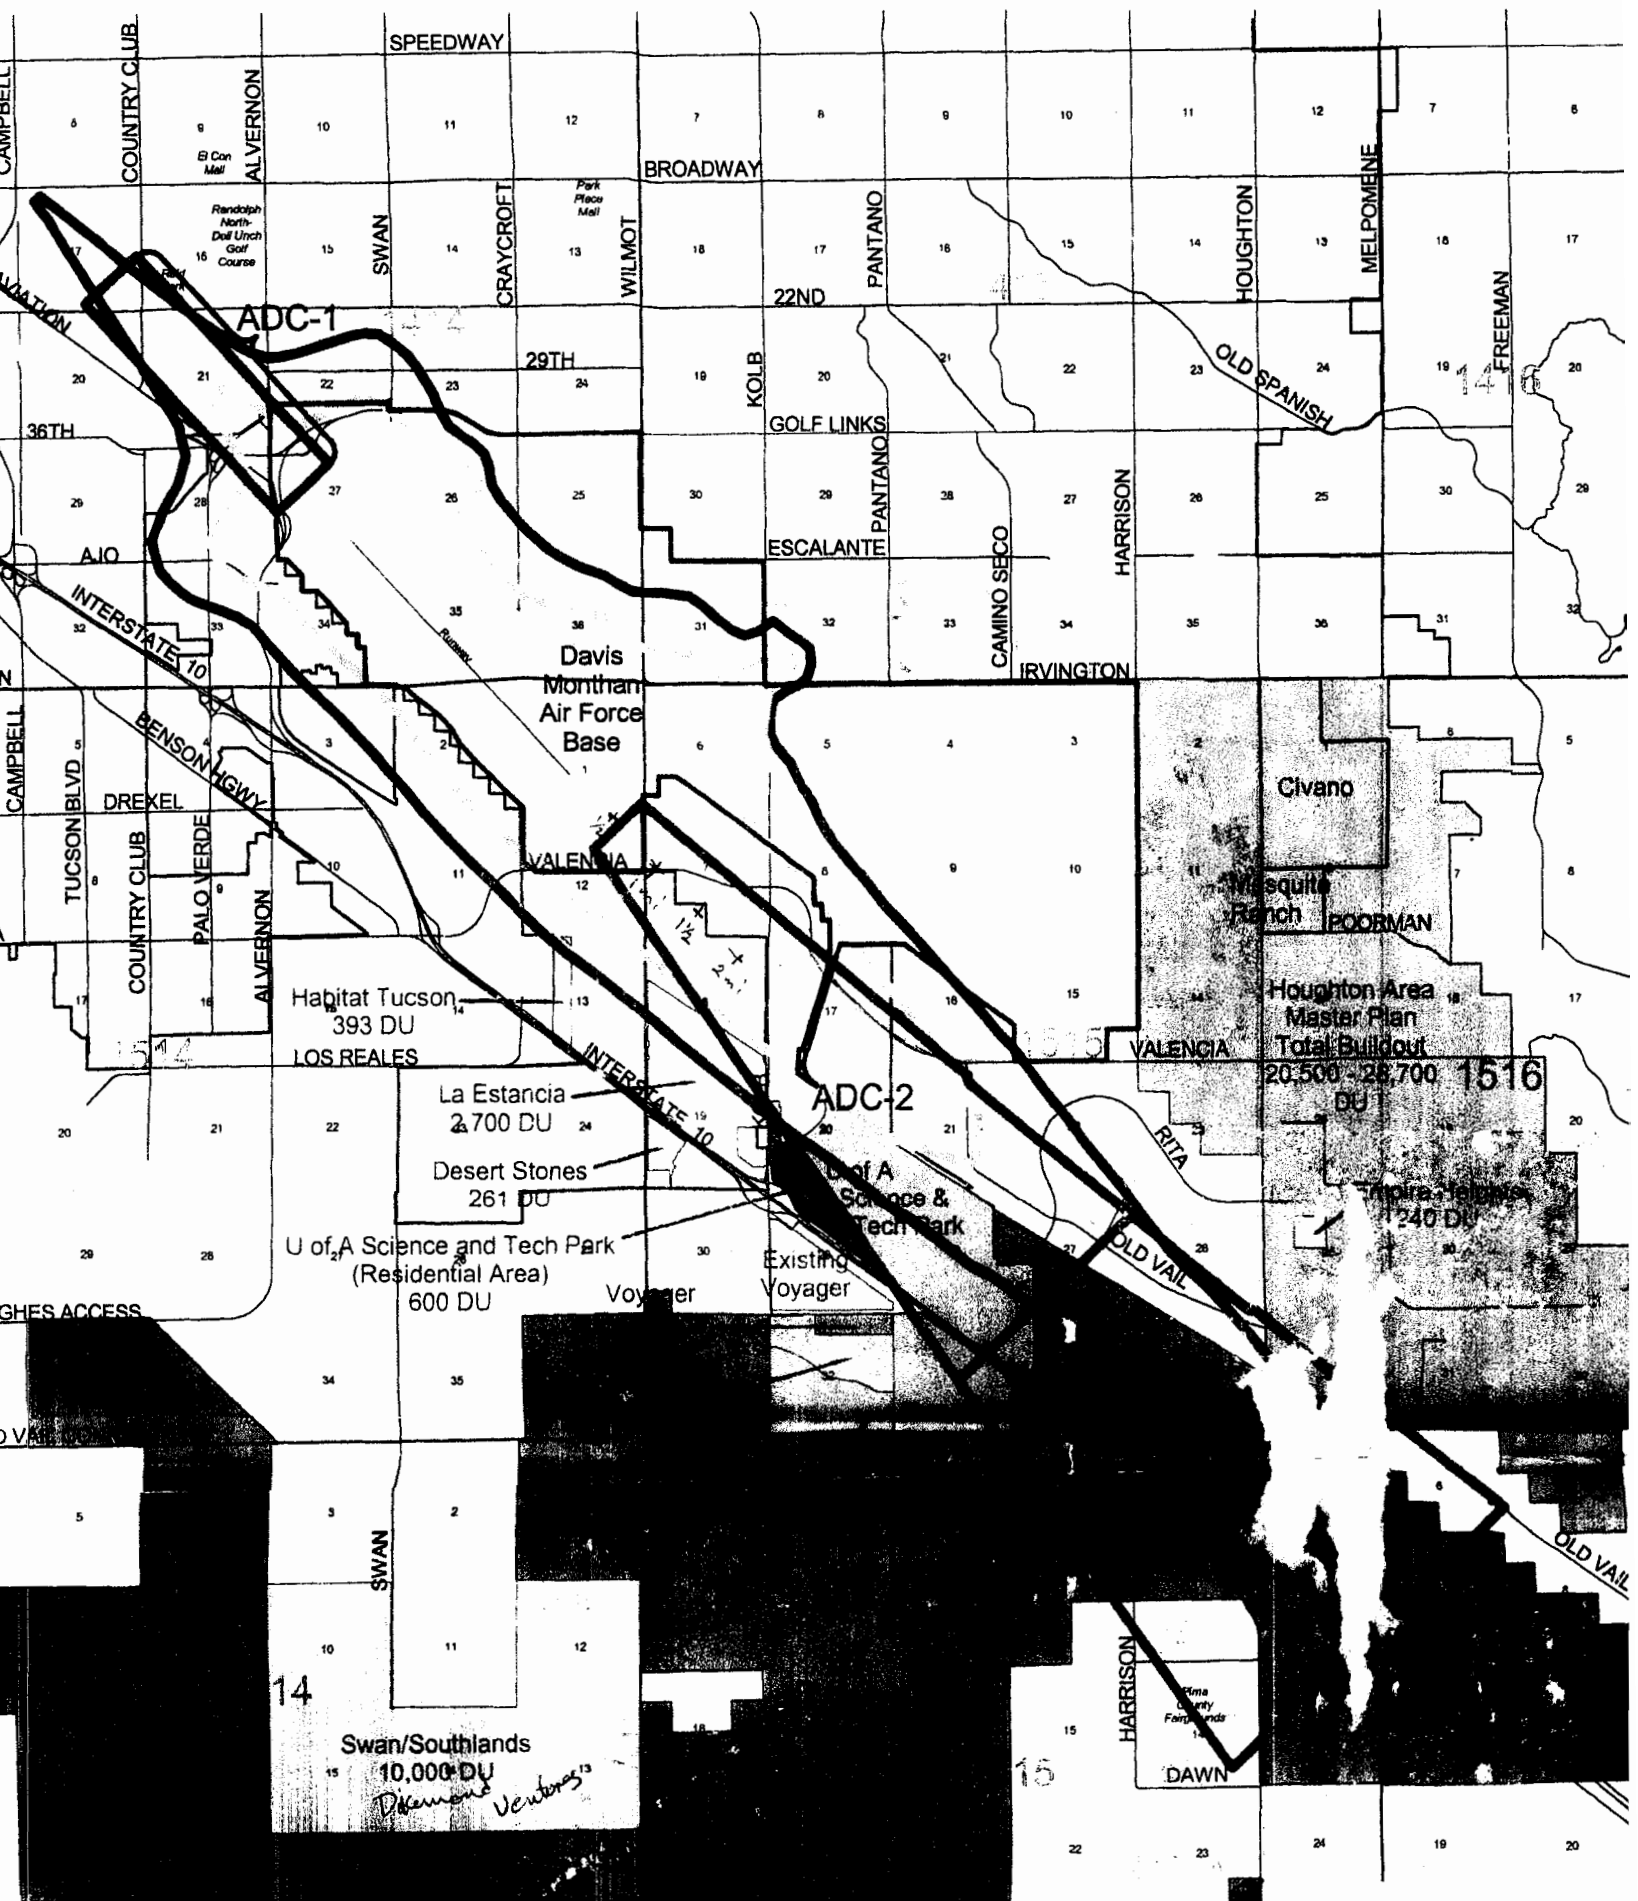

ADC-1

ADC-2

Davis
Monthan
Air Force
Base

Habitat Tucson
393 DU
LOS REALES

La Estancia
2,700 DU

Desert Stones
261 DU

U of A Science and Tech Park
(Residential Area)
600 DU

Voyager

U of A
Science &
Tech Park
Existing
Voyager

Civano

Mesquite
Ranch

POORMAN

Houghton Area
Master Plan
Total Buildout

20,500 - 28,700
DU

Timora Holdings
240 DU

14

Swan/Southlands
10,000 DU

Diamond Ventures

15

HARRISON
Dawn
Farma
Farrands

OLD VAL